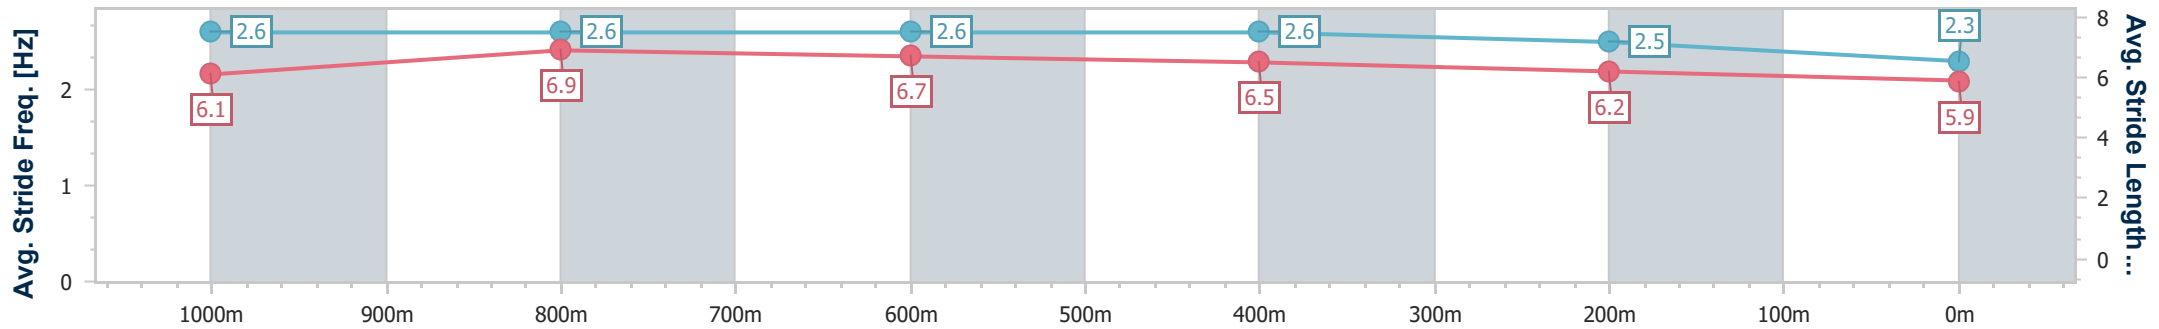

- [] Ranking at each section and finish
- .-.- No data available at this section
- NA No data available

Horse/Jockey Name	Twilight Sparkle
Final Rank	8
Fastest Section Time (Section)	0:11.12 (1000m)
Top Speed [km/h] (Section)	67.3 (Overall)
Race State	Finished

Ipswich QLD Professional

Race 7: SIRROMET Maiden Handicap - 1200m

24 December 2023 - 15:52

Track Rating: Heavy 10, Weather: Overcast, Rail Position: +6.5m Entire

Section	Overall	1000m	800m	600m	400m	200m
Section Times	1:16.46 [8] (0:13.83)	1:02.63 [4] (0:11.12)	0:51.51 [4] (0:11.64)	0:39.87 [4] (0:12.06)	0:27.81 [6] (0:13.09)	0:14.72 [8] (0:14.72)
Average Speed [km/h]	52.0	65.2	61.5	60.0	55.2	49.0
Top Speed [km/h]	67.3	67.2	63.5	61.8	57.6	53.2
Avg. Dist. to Rail [m]	4.7	1.0	0.4	0.5	2.0	3.2
Avg. Stride Freq. [Hz]	2.6	2.6	2.6	2.6	2.5	2.3
Avg. Stride Length [m]	6.1	6.9	6.7	6.5	6.2	5.9