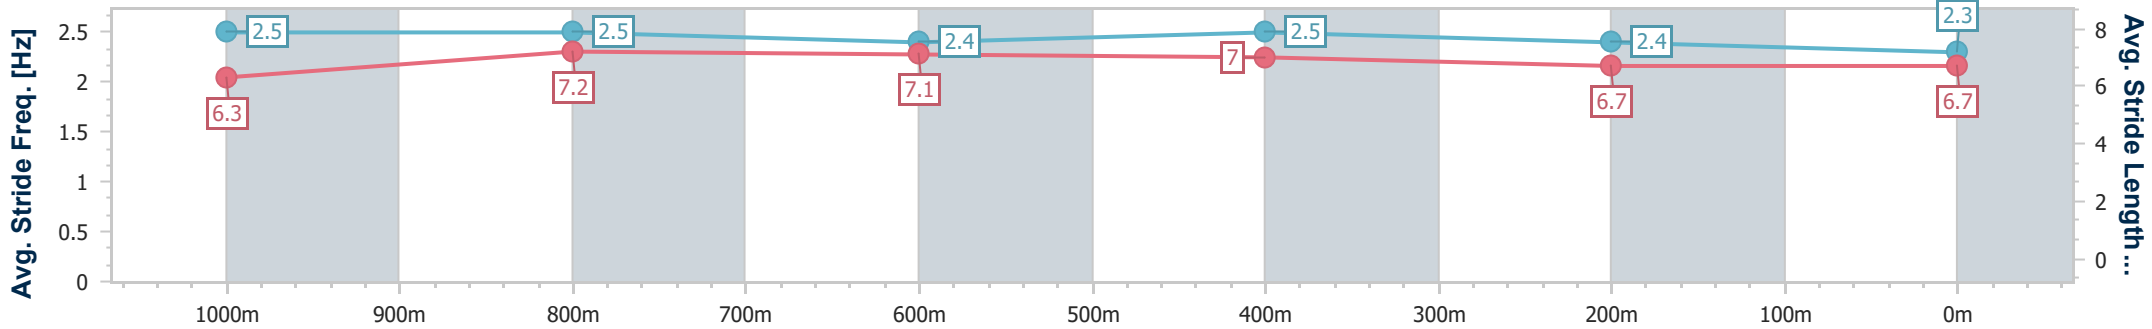

Ipswich QLD Professional

Race 7: SIRROMET Maiden Handicap - 1200m

24 December 2023 - 15:52

Track Rating: Heavy 10, Weather: Overcast, Rail Position: +6.5m Entire

Section	Overall	1000m	800m	600m	400m	200m
Section Times	1:13.68 [2] (0:14.17)	0:59.51 [6] (0:11.15)	0:48.36 [7] (0:11.68)	0:36.68 [7] (0:11.62)	0:25.06 [5] (0:12.28)	0:12.78 [4] (0:12.78)
Average Speed [km/h]	50.9	64.4	61.2	61.8	58.4	56.4
Top Speed [km/h]	65.8	66.1	62.4	62.2	60.5	57.5
Avg. Dist. to Rail [m]	3.4	0.9	1.4	1.2	1.9	4.3
Avg. Stride Freq. [Hz]	2.5	2.5	2.4	2.5	2.4	2.3
Avg. Stride Length [m]	6.3	7.2	7.1	7.0	6.7	6.7