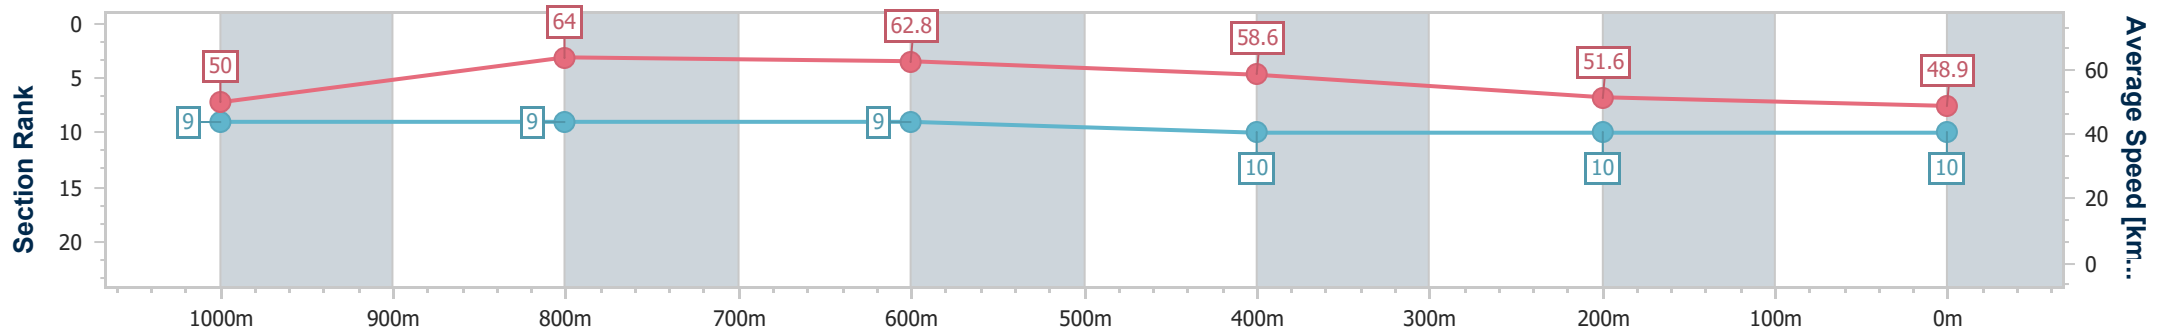

- [] Ranking at each section and finish
- .-.- No data available at this section
- NA No data available

Horse/Jockey Name	This Is The Ping
Final Rank	10
Fastest Section Time (Section)	0:11.28 (1000m)
Top Speed [km/h] (Section)	64.3 (1000m)
Race State	Finished

Ipswich QLD Professional

Race 7: SIRROMET Maiden Handicap - 1200m

24 December 2023 - 15:52

Track Rating: Heavy 10, Weather: Overcast, Rail Position: +6.5m Entire

Section	Overall	1000m	800m	600m	400m	200m
Section Times	1:18.23 [10] (0:14.42)	1:03.81 [9] (0:11.28)	0:52.53 [9] (0:11.48)	0:41.05 [9] (0:12.35)	0:28.70 [10] (0:13.96)	0:14.74 [10] (0:14.74)
Average Speed [km/h]	50.0	64.0	62.8	58.6	51.6	48.9
Top Speed [km/h]	64.0	64.3	64.1	61.8	55.9	50.2
Avg. Dist. to Rail [m]	4.7	0.7	0.8	1.2	0.9	2.6
Avg. Stride Freq. [Hz]	2.3	2.2	2.2	2.2	2.0	2.0
Avg. Stride Length [m]	6.8	7.9	7.8	7.5	7.0	6.9

- [] Ranking at each section and finish
- .-.- No data available at this section
- NA No data available