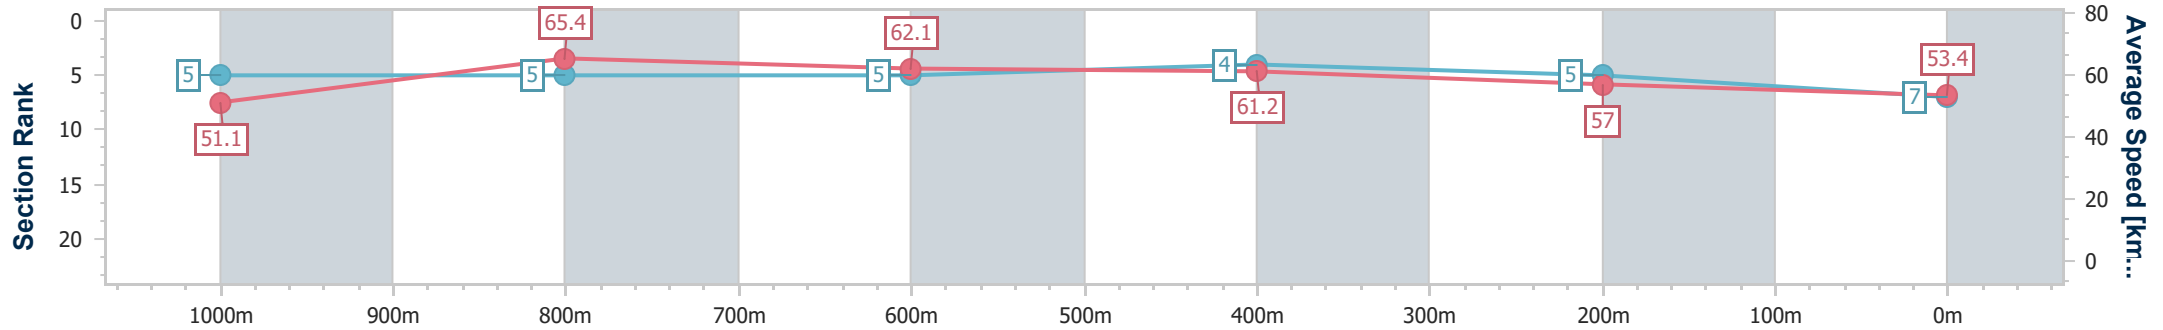

Ipswich QLD Professional

Race 7: SIRROMET Maiden Handicap - 1200m

24 December 2023 - 15:52

Track Rating: Heavy 10, Weather: Overcast, Rail Position: +6.5m Entire

Section	Overall	1000m	800m	600m	400m	200m
Section Times	1:14.72 [7] (0:14.08)	1:00.64 [5] (0:11.01)	0:49.63 [5] (0:11.56)	0:38.07 [5] (0:11.83)	0:26.24 [4] (0:12.78)	0:13.46 [5] (0:13.46)
Average Speed [km/h]	51.1	65.4	62.1	61.2	57.0	53.4
Top Speed [km/h]	66.2	67.1	63.6	62.1	59.3	55.7
Avg. Dist. to Rail [m]	6.0	0.6	0.5	0.8	3.3	5.5
Avg. Stride Freq. [Hz]	2.5	2.5	2.4	2.5	2.4	2.3
Avg. Stride Length [m]	6.3	7.2	7.1	6.8	6.5	6.4

- [] Ranking at each section and finish
- .-.- No data available at this section
- NA No data available

Horse/Jockey Name	Twilight Sparkle
Final Rank	8
Fastest Section Time (Section)	0:11.12 (1000m)
Top Speed [km/h] (Section)	67.3 (Overall)
Race State	Finished