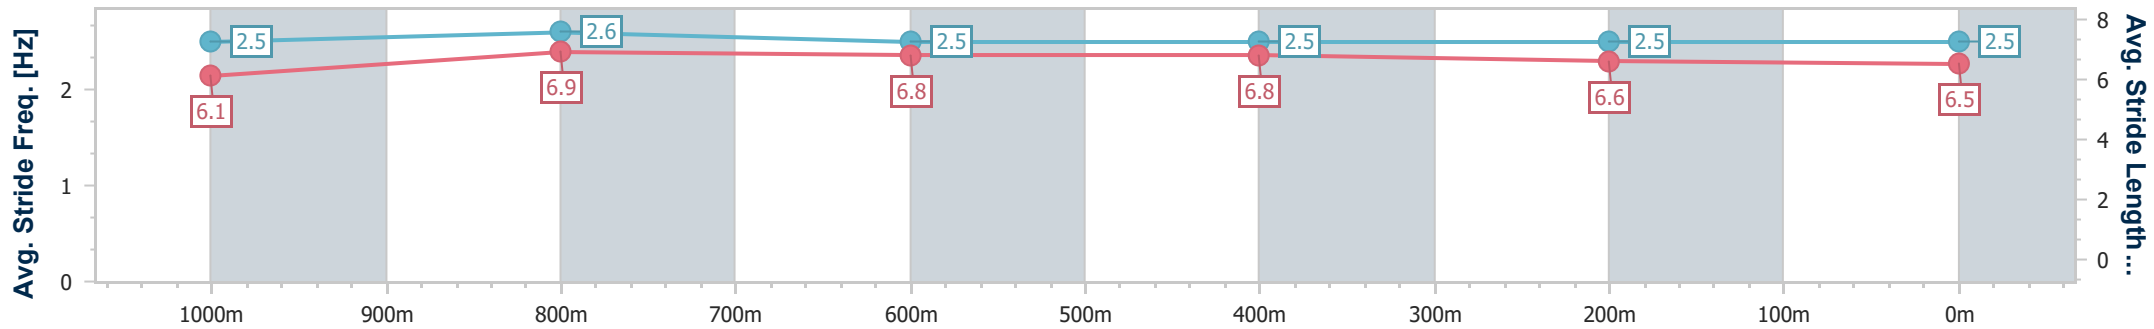

Ipswich QLD Professional

Race 7: SIRROMET Maiden Handicap - 1200m

24 December 2023 - 15:52

Track Rating: Heavy 10, Weather: Overcast, Rail Position: +6.5m Entire

Section	Overall	1000m	800m	600m	400m	200m
Section Times	1:13.92 [4] (0:14.33)	0:59.59 [8] (0:11.18)	0:48.41 [8] (0:11.62)	0:36.79 [8] (0:11.82)	0:24.97 [8] (0:12.49)	0:12.48 [6] (0:12.48)
Average Speed [km/h]	50.2	64.6	61.9	61.0	58.3	57.8
Top Speed [km/h]	65.8	66.7	63.1	63.0	59.2	58.8
Avg. Dist. to Rail [m]	5.2	0.6	0.3	0.9	3.4	6.5
Avg. Stride Freq. [Hz]	2.5	2.6	2.5	2.5	2.5	2.5
Avg. Stride Length [m]	6.1	6.9	6.8	6.8	6.6	6.5