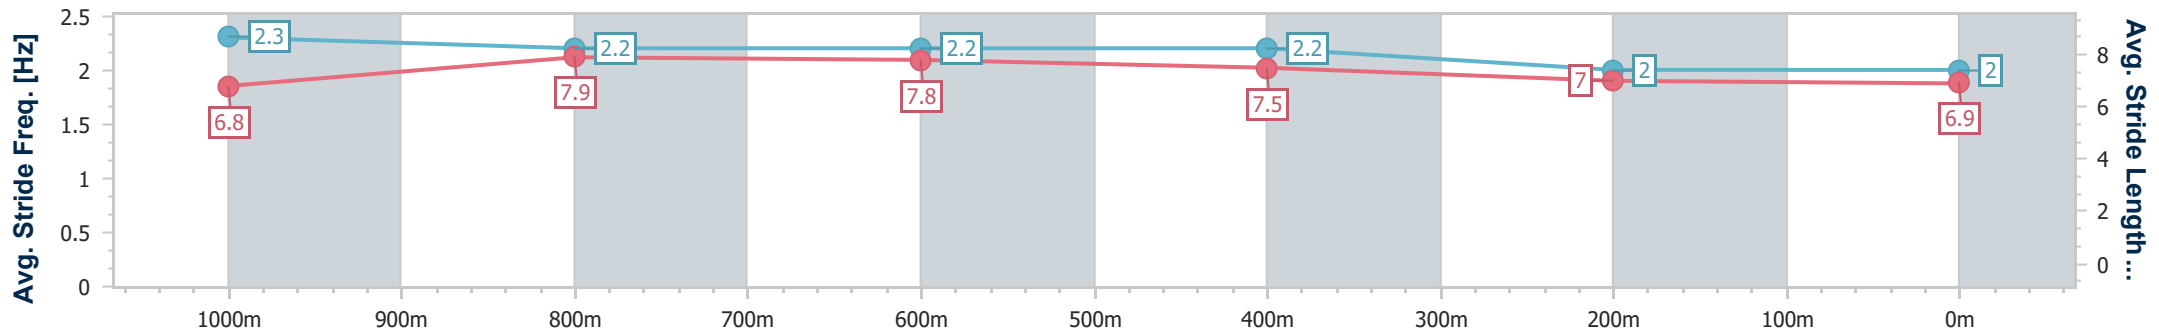

- [] Ranking at each section and finish
- .-.- No data available at this section
- NA No data available

Horse/Jockey Name	This Is The Ping
Final Rank	10
Fastest Section Time (Section)	0:11.28 (1000m)
Top Speed [km/h] (Section)	64.3 (1000m)
Race State	Finished

Ipswich QLD Professional

Race 7: SIRROMET Maiden Handicap - 1200m

24 December 2023 - 15:52

Track Rating: Heavy 10, Weather: Overcast, Rail Position: +6.5m Entire

Section	Overall	1000m	800m	600m	400m	200m
Section Times	1:18.23 [10] (0:14.42)	1:03.81 [9] (0:11.28)	0:52.53 [9] (0:11.48)	0:41.05 [9] (0:12.35)	0:28.70 [10] (0:13.96)	0:14.74 [10] (0:14.74)
Average Speed [km/h]	50.0	64.0	62.8	58.6	51.6	48.9
Top Speed [km/h]	64.0	64.3	64.1	61.8	55.9	50.2
Avg. Dist. to Rail [m]	4.7	0.7	0.8	1.2	0.9	2.6
Avg. Stride Freq. [Hz]	2.3	2.2	2.2	2.2	2.0	2.0
Avg. Stride Length [m]	6.8	7.9	7.8	7.5	7.0	6.9

- [] Ranking at each section and finish
- .-.- No data available at this section
- NA No data available