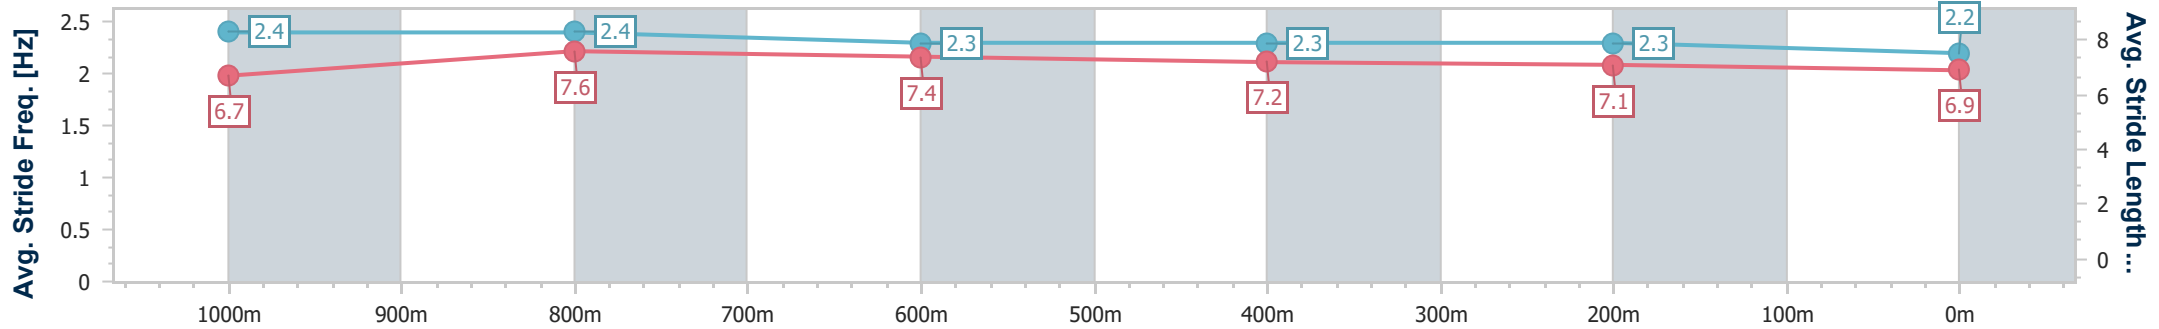

Ipswich QLD Professional

Race 7: SIRROMET Maiden Handicap - 1200m

24 December 2023 - 15:52

Track Rating: Heavy 10, Weather: Overcast, Rail Position: +6.5m Entire

Section	Overall	1000m	800m	600m	400m	200m
Section Times	1:13.75 [3] (0:13.49)	1:00.26 [1] (0:11.05)	0:49.21 [1] (0:11.57)	0:37.64 [2] (0:11.87)	0:25.77 [1] (0:12.44)	0:13.33 [2] (0:13.33)
Average Speed [km/h]	53.5	65.1	61.9	60.1	57.5	54.1
Top Speed [km/h]	68.1	66.8	63.1	62.6	59.0	56.2
Avg. Dist. to Rail [m]	5.1	0.6	1.2	1.5	1.6	0.7
Avg. Stride Freq. [Hz]	2.4	2.4	2.3	2.3	2.3	2.2
Avg. Stride Length [m]	6.7	7.6	7.4	7.2	7.1	6.9