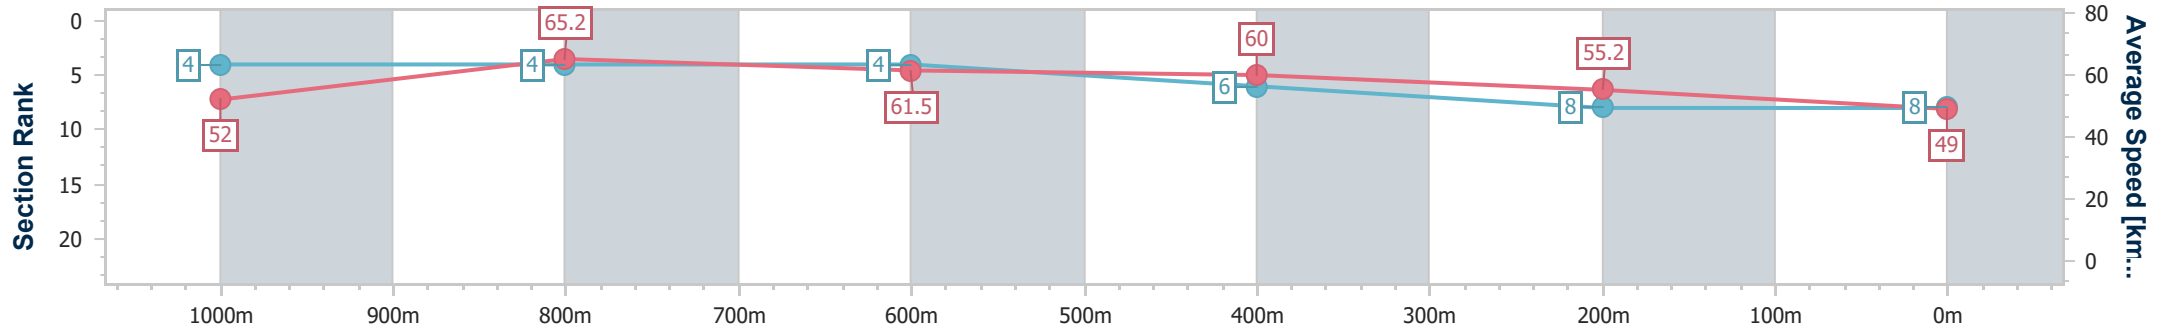

- [] Ranking at each section and finish
- .-.- No data available at this section
- NA No data available

Horse/Jockey Name	Twilight Sparkle
Final Rank	8
Fastest Section Time (Section)	0:11.12 (1000m)
Top Speed [km/h] (Section)	67.3 (Overall)
Race State	Finished

Ipswich QLD Professional

Race 7: SIRROMET Maiden Handicap - 1200m

24 December 2023 - 15:52

Track Rating: Heavy 10, Weather: Overcast, Rail Position: +6.5m Entire

Section	Overall	1000m	800m	600m	400m	200m
Section Times	1:16.46 [8] (0:13.83)	1:02.63 [4] (0:11.12)	0:51.51 [4] (0:11.64)	0:39.87 [4] (0:12.06)	0:27.81 [6] (0:13.09)	0:14.72 [8] (0:14.72)
Average Speed [km/h]	52.0	65.2	61.5	60.0	55.2	49.0
Top Speed [km/h]	67.3	67.2	63.5	61.8	57.6	53.2
Avg. Dist. to Rail [m]	4.7	1.0	0.4	0.5	2.0	3.2
Avg. Stride Freq. [Hz]	2.6	2.6	2.6	2.6	2.5	2.3
Avg. Stride Length [m]	6.1	6.9	6.7	6.5	6.2	5.9

- [] Ranking at each section and finish
- .-.- No data available at this section
- NA No data available

Horse/Jockey Name	Mr Dollar
Final Rank	9
Fastest Section Time (Section)	0:11.28 (1000m)
Top Speed [km/h] (Section)	64.9 (1000m)
Race State	Finished