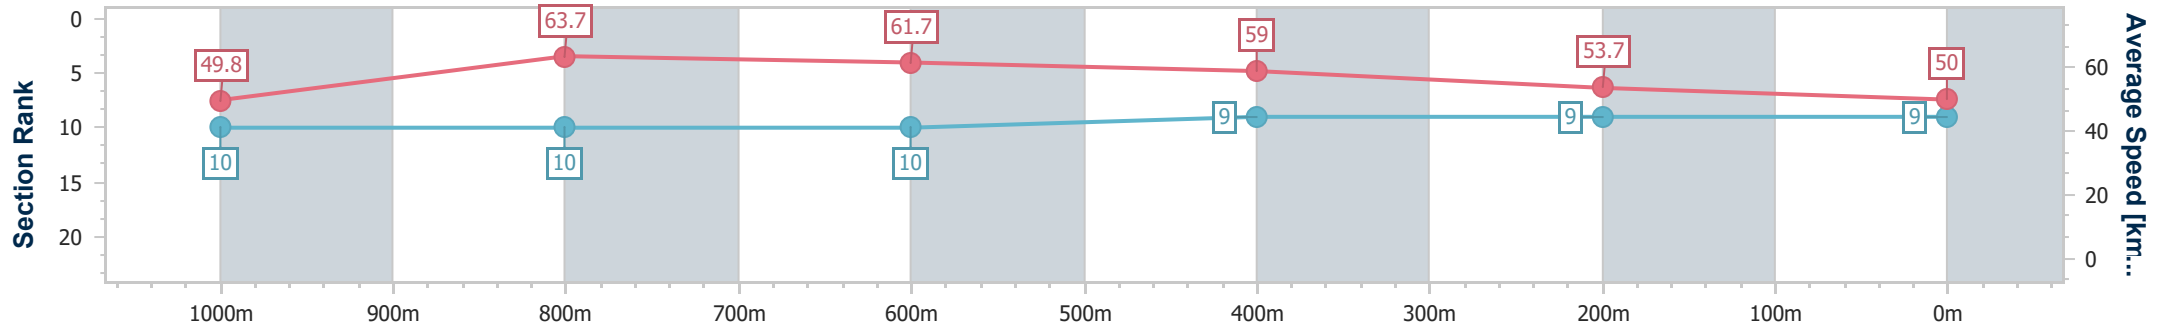

Ipswich QLD Professional

Race 7: SIRROMET Maiden Handicap - 1200m

24 December 2023 - 15:52

Track Rating: Heavy 10, Weather: Overcast, Rail Position: +6.5m Entire

Section	Overall	1000m	800m	600m	400m	200m
Section Times	1:17.26 [9] (0:14.46)	1:02.80 [10] (0:11.28)	0:51.52 [10] (0:11.64)	0:39.88 [10] (0:12.13)	0:27.75 [9] (0:13.35)	0:14.40 [9] (0:14.40)
Average Speed [km/h]	49.8	63.7	61.7	59.0	53.7	50.0
Top Speed [km/h]	64.5	64.9	64.1	61.1	56.7	51.8
Avg. Dist. to Rail [m]	3.2	0.3	0.8	1.0	1.0	0.3
Avg. Stride Freq. [Hz]	2.4	2.5	2.4	2.4	2.3	2.2
Avg. Stride Length [m]	6.4	7.1	7.1	6.9	6.5	6.2

- [] Ranking at each section and finish
- .-.- No data available at this section
- NA No data available

Horse/Jockey Name	This Is The Ping
Final Rank	10
Fastest Section Time (Section)	0:11.28 (1000m)
Top Speed [km/h] (Section)	64.3 (1000m)
Race State	Finished