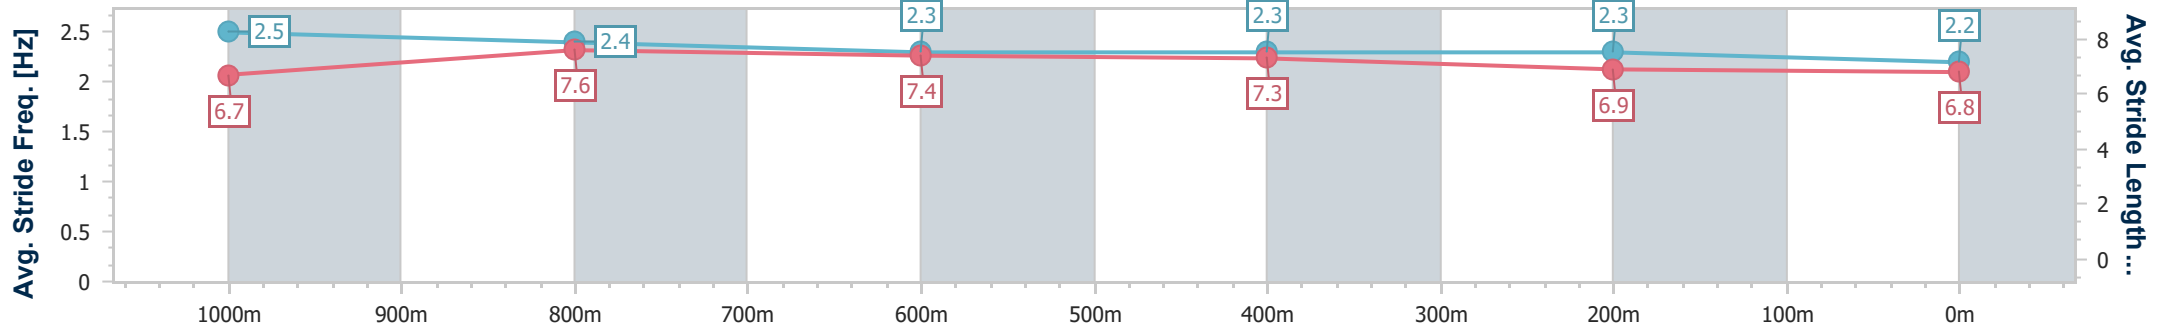

Ipswich QLD Professional

Race 7: SIRROMET Maiden Handicap - 1200m

24 December 2023 - 15:52

Track Rating: Heavy 10, Weather: Overcast, Rail Position: +6.5m Entire

Section	Overall	1000m	800m	600m	400m	200m
Section Times	1:14.35 [6] (0:13.52)	1:00.83 [2] (0:11.05)	0:49.78 [2] (0:11.52)	0:38.26 [1] (0:11.91)	0:26.35 [2] (0:12.79)	0:13.56 [3] (0:13.56)
Average Speed [km/h]	53.2	65.2	62.5	60.3	56.2	53.1
Top Speed [km/h]	68.1	67.9	63.6	61.7	58.3	55.2
Avg. Dist. to Rail [m]	6.9	0.4	0.6	0.5	0.2	0.5
Avg. Stride Freq. [Hz]	2.5	2.4	2.3	2.3	2.3	2.2
Avg. Stride Length [m]	6.7	7.6	7.4	7.3	6.9	6.8