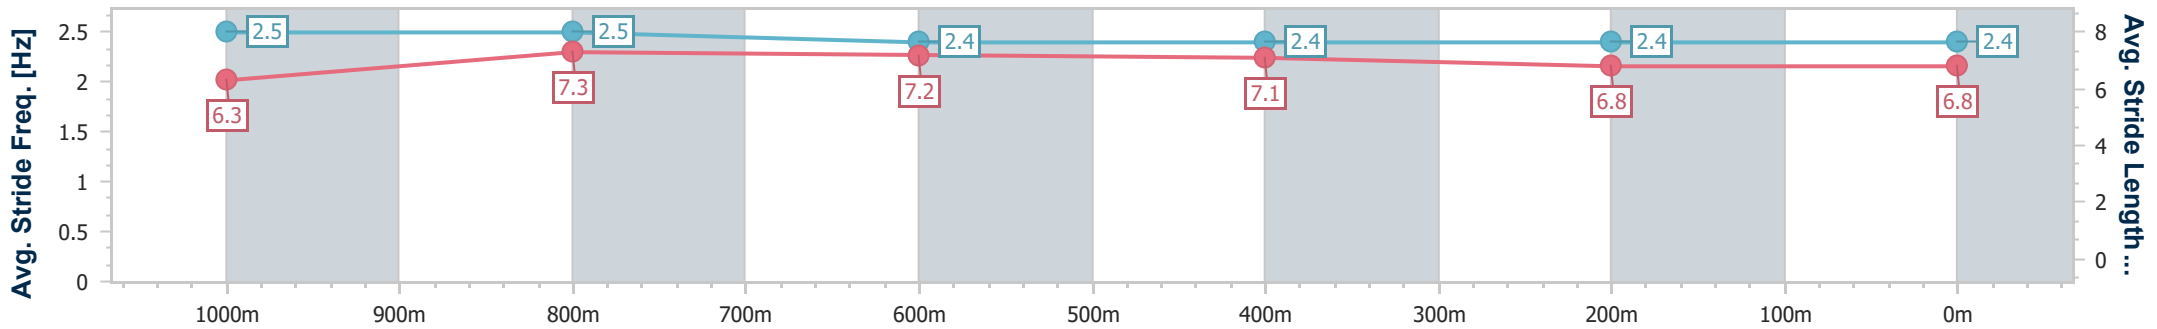

24 December 2023 - 15:52

Track Rating: Heavy 10, Weather: Overcast, Rail Position: +6.5m Entire

Section	Overall	1000m	800m	600m	400m	200m
Section Times	1:12.77 [1] (0:13.77)	0:59.00 [3] (0:11.01)	0:47.99 [3] (0:11.54)	0:36.45 [3] (0:11.94)	0:24.51 [3] (0:12.10)	0:12.41 [1] (0:12.41)
Average Speed [km/h]	52.3	65.5	61.9	60.2	59.9	58.0
Top Speed [km/h]	66.4	67.2	63.3	62.1	60.5	60.4
Avg. Dist. to Rail [m]	2.4	0.8	1.0	0.9	1.9	3.8
Avg. Stride Freq. [Hz]	2.5	2.5	2.4	2.4	2.4	2.4
Avg. Stride Length [m]	6.3	7.3	7.2	7.1	6.8	6.8