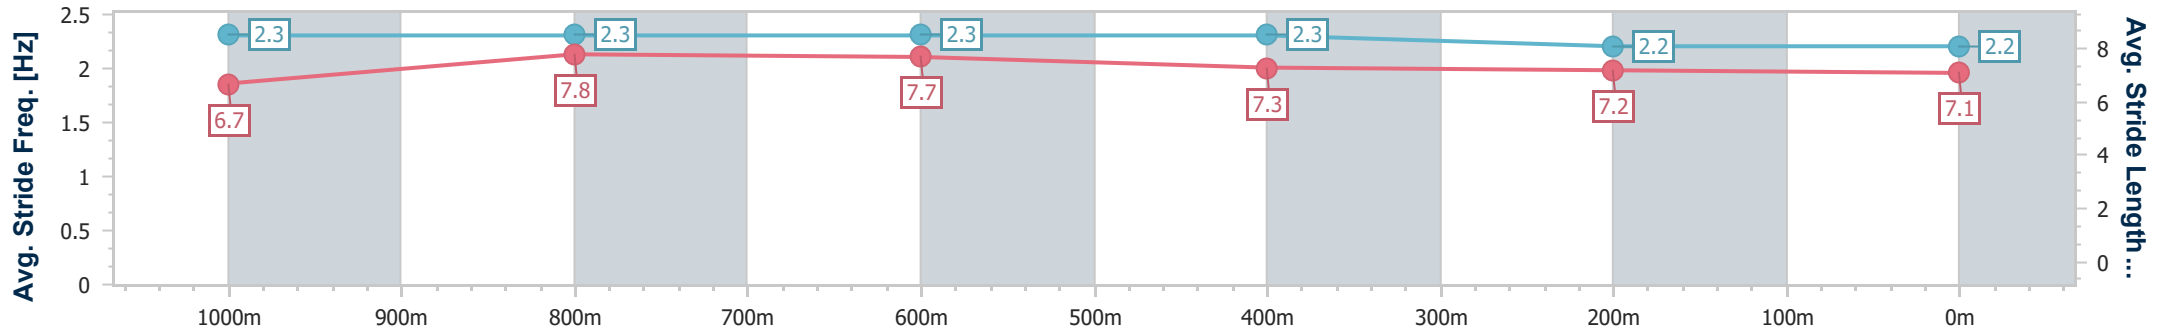

Ipswich QLD Professional

Race 7: SIRROMET Maiden Handicap - 1200m

24 December 2023 - 15:52

Track Rating: Heavy 10, Weather: Overcast, Rail Position: +6.5m Entire

Section	Overall	1000m	800m	600m	400m	200m
Section Times	1:14.25 [5] (0:14.18)	1:00.07 [7] (0:11.02)	0:49.05 [6] (0:11.61)	0:37.44 [6] (0:12.01)	0:25.43 [7] (0:12.62)	0:12.81 [7] (0:12.81)
Average Speed [km/h]	50.8	65.7	61.9	60.0	56.9	56.2
Top Speed [km/h]	66.4	67.0	63.6	61.4	58.6	56.9
Avg. Dist. to Rail [m]	7.0	1.7	0.4	0.4	0.7	3.0
Avg. Stride Freq. [Hz]	2.3	2.3	2.3	2.3	2.2	2.2
Avg. Stride Length [m]	6.7	7.8	7.7	7.3	7.2	7.1

- [] Ranking at each section and finish
- .-.- No data available at this section
- NA No data available

Horse/Jockey Name	Dance Babe
Final Rank	6
Fastest Section Time (Section)	0:11.05 (1000m)
Top Speed [km/h] (Section)	68.1 (Overall)
Race State	Finished