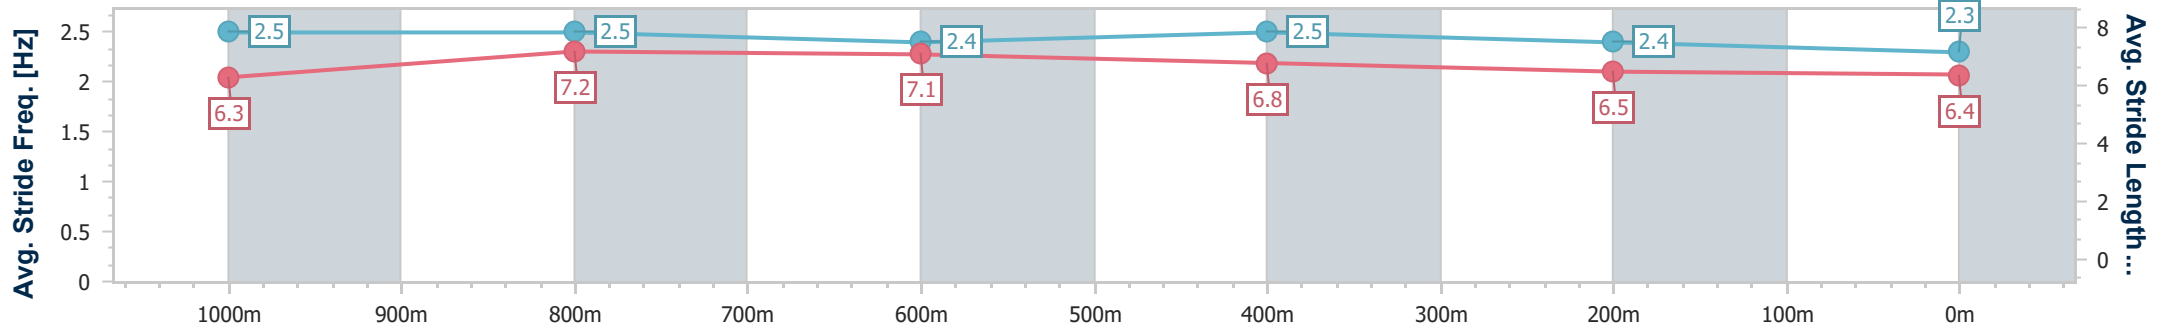

Ipswich QLD Professional

Race 7: SIRROMET Maiden Handicap - 1200m

24 December 2023 - 15:52

Track Rating: Heavy 10, Weather: Overcast, Rail Position: +6.5m Entire

Section	Overall	1000m	800m	600m	400m	200m
Section Times	1:14.72 [7] (0:14.08)	1:00.64 [5] (0:11.01)	0:49.63 [5] (0:11.56)	0:38.07 [5] (0:11.83)	0:26.24 [4] (0:12.78)	0:13.46 [5] (0:13.46)
Average Speed [km/h]	51.1	65.4	62.1	61.2	57.0	53.4
Top Speed [km/h]	66.2	67.1	63.6	62.1	59.3	55.7
Avg. Dist. to Rail [m]	6.0	0.6	0.5	0.8	3.3	5.5
Avg. Stride Freq. [Hz]	2.5	2.5	2.4	2.5	2.4	2.3
Avg. Stride Length [m]	6.3	7.2	7.1	6.8	6.5	6.4

- [] Ranking at each section and finish
- .-.- No data available at this section
- NA No data available

Horse/Jockey Name	Twilight Sparkle
Final Rank	8
Fastest Section Time (Section)	0:11.12 (1000m)
Top Speed [km/h] (Section)	67.3 (Overall)
Race State	Finished