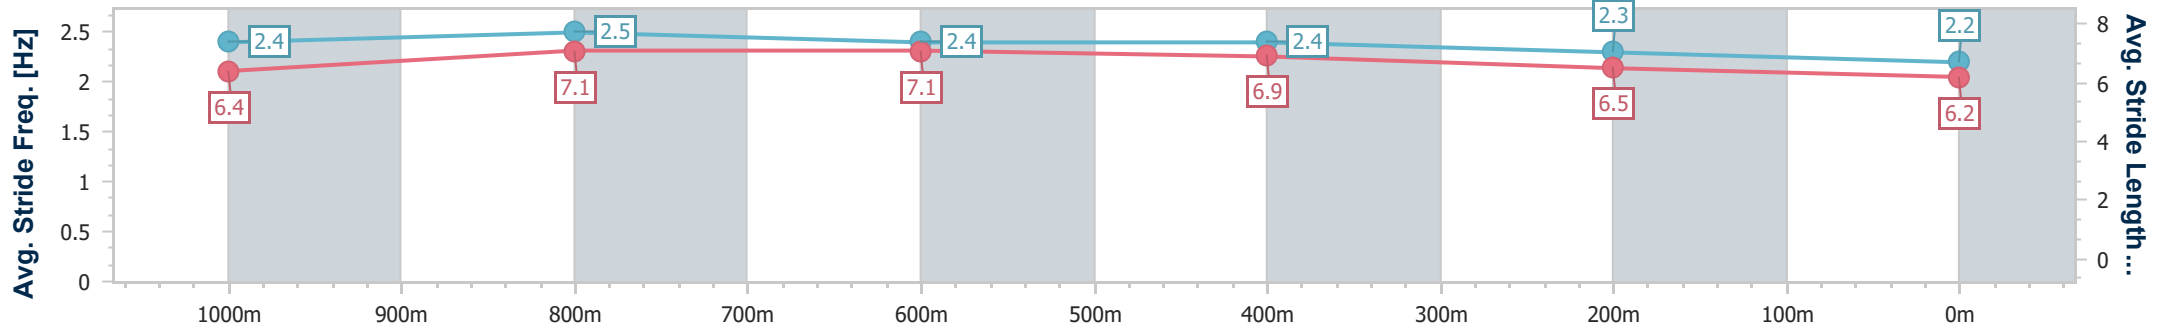

Ipswich QLD Professional

Race 7: SIRROMET Maiden Handicap - 1200m

24 December 2023 - 15:52

Track Rating: Heavy 10, Weather: Overcast, Rail Position: +6.5m Entire

Section	Overall	1000m	800m	600m	400m	200m
Section Times	1:17.26 [9] (0:14.46)	1:02.80 [10] (0:11.28)	0:51.52 [10] (0:11.64)	0:39.88 [10] (0:12.13)	0:27.75 [9] (0:13.35)	0:14.40 [9] (0:14.40)
Average Speed [km/h]	49.8	63.7	61.7	59.0	53.7	50.0
Top Speed [km/h]	64.5	64.9	64.1	61.1	56.7	51.8
Avg. Dist. to Rail [m]	3.2	0.3	0.8	1.0	1.0	0.3
Avg. Stride Freq. [Hz]	2.4	2.5	2.4	2.4	2.3	2.2
Avg. Stride Length [m]	6.4	7.1	7.1	6.9	6.5	6.2

- [] Ranking at each section and finish
- .-.- No data available at this section
- NA No data available

Horse/Jockey Name	This Is The Ping
Final Rank	10
Fastest Section Time (Section)	0:11.28 (1000m)
Top Speed [km/h] (Section)	64.3 (1000m)
Race State	Finished