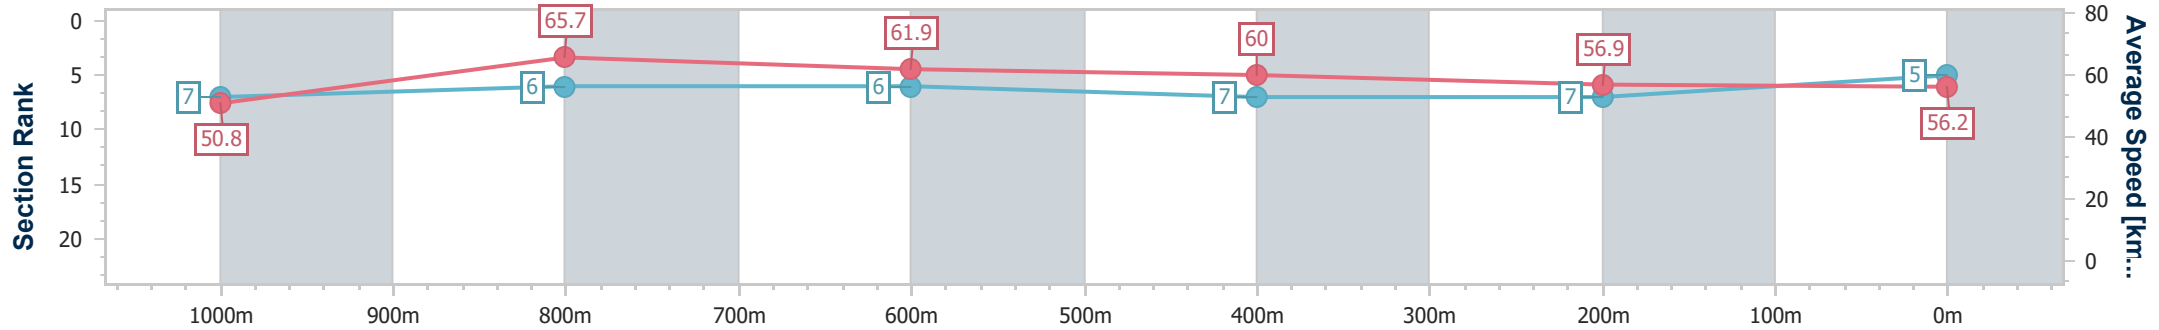

Ipswich QLD Professional

Race 7: SIRROMET Maiden Handicap - 1200m

24 December 2023 - 15:52

Track Rating: Heavy 10, Weather: Overcast, Rail Position: +6.5m Entire

Section	Overall	1000m	800m	600m	400m	200m
Section Times	1:14.25 [5] (0:14.18)	1:00.07 [7] (0:11.02)	0:49.05 [6] (0:11.61)	0:37.44 [6] (0:12.01)	0:25.43 [7] (0:12.62)	0:12.81 [7] (0:12.81)
Average Speed [km/h]	50.8	65.7	61.9	60.0	56.9	56.2
Top Speed [km/h]	66.4	67.0	63.6	61.4	58.6	56.9
Avg. Dist. to Rail [m]	7.0	1.7	0.4	0.4	0.7	3.0
Avg. Stride Freq. [Hz]	2.3	2.3	2.3	2.3	2.2	2.2
Avg. Stride Length [m]	6.7	7.8	7.7	7.3	7.2	7.1

- [] Ranking at each section and finish
- .-.- No data available at this section
- NA No data available

Horse/Jockey Name	Dance Babe
Final Rank	6
Fastest Section Time (Section)	0:11.05 (1000m)
Top Speed [km/h] (Section)	68.1 (Overall)
Race State	Finished