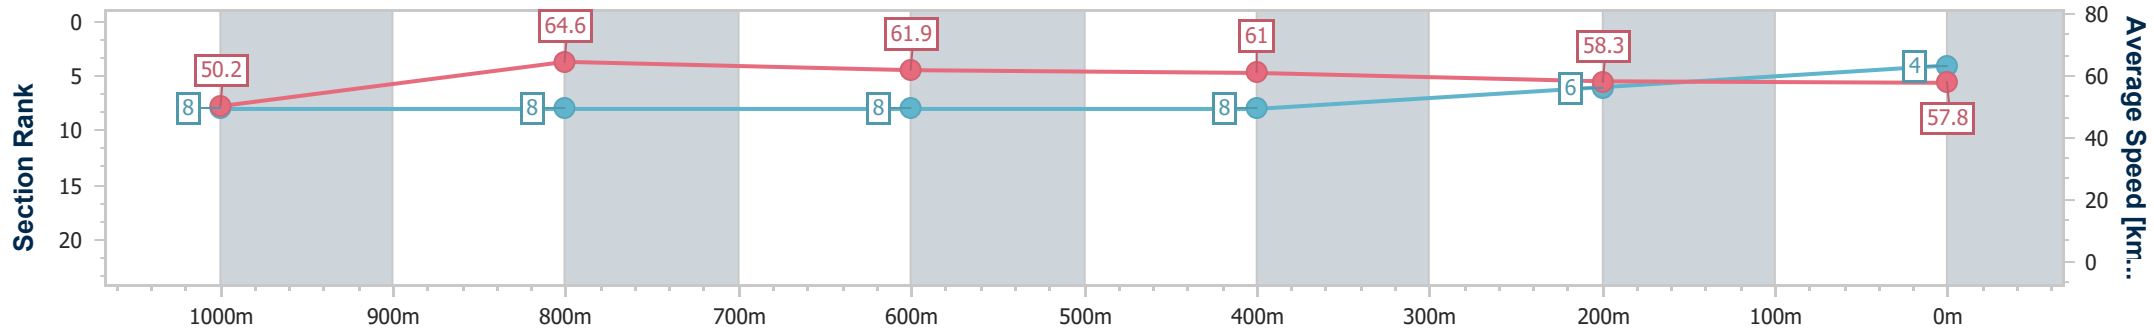

Ipswich QLD Professional

Race 7: SIRROMET Maiden Handicap - 1200m

24 December 2023 - 15:52

Track Rating: Heavy 10, Weather: Overcast, Rail Position: +6.5m Entire

Section	Overall	1000m	800m	600m	400m	200m
Section Times	1:13.92 [4] (0:14.33)	0:59.59 [8] (0:11.18)	0:48.41 [8] (0:11.62)	0:36.79 [8] (0:11.82)	0:24.97 [8] (0:12.49)	0:12.48 [6] (0:12.48)
Average Speed [km/h]	50.2	64.6	61.9	61.0	58.3	57.8
Top Speed [km/h]	65.8	66.7	63.1	63.0	59.2	58.8
Avg. Dist. to Rail [m]	5.2	0.6	0.3	0.9	3.4	6.5
Avg. Stride Freq. [Hz]	2.5	2.6	2.5	2.5	2.5	2.5
Avg. Stride Length [m]	6.1	6.9	6.8	6.8	6.6	6.5