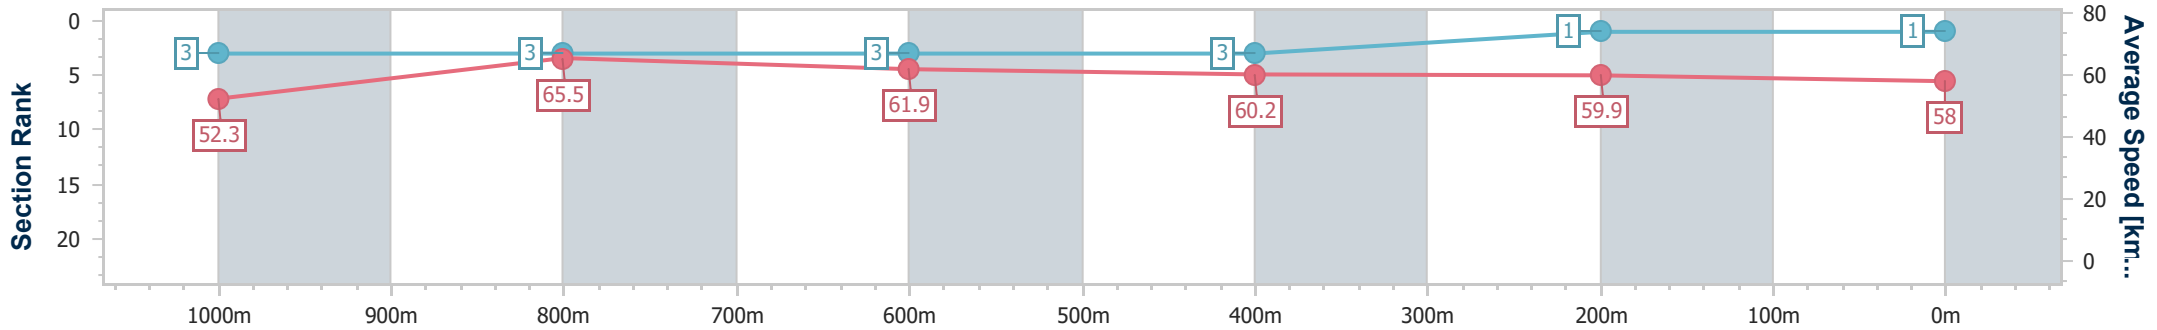

24 December 2023 - 15:52

Track Rating: Heavy 10, Weather: Overcast, Rail Position: +6.5m Entire

Section	Overall	1000m	800m	600m	400m	200m
Section Times	1:12.77 [1] (0:13.77)	0:59.00 [3] (0:11.01)	0:47.99 [3] (0:11.54)	0:36.45 [3] (0:11.94)	0:24.51 [3] (0:12.10)	0:12.41 [1] (0:12.41)
Average Speed [km/h]	52.3	65.5	61.9	60.2	59.9	58.0
Top Speed [km/h]	66.4	67.2	63.3	62.1	60.5	60.4
Avg. Dist. to Rail [m]	2.4	0.8	1.0	0.9	1.9	3.8
Avg. Stride Freq. [Hz]	2.5	2.5	2.4	2.4	2.4	2.4
Avg. Stride Length [m]	6.3	7.3	7.2	7.1	6.8	6.8