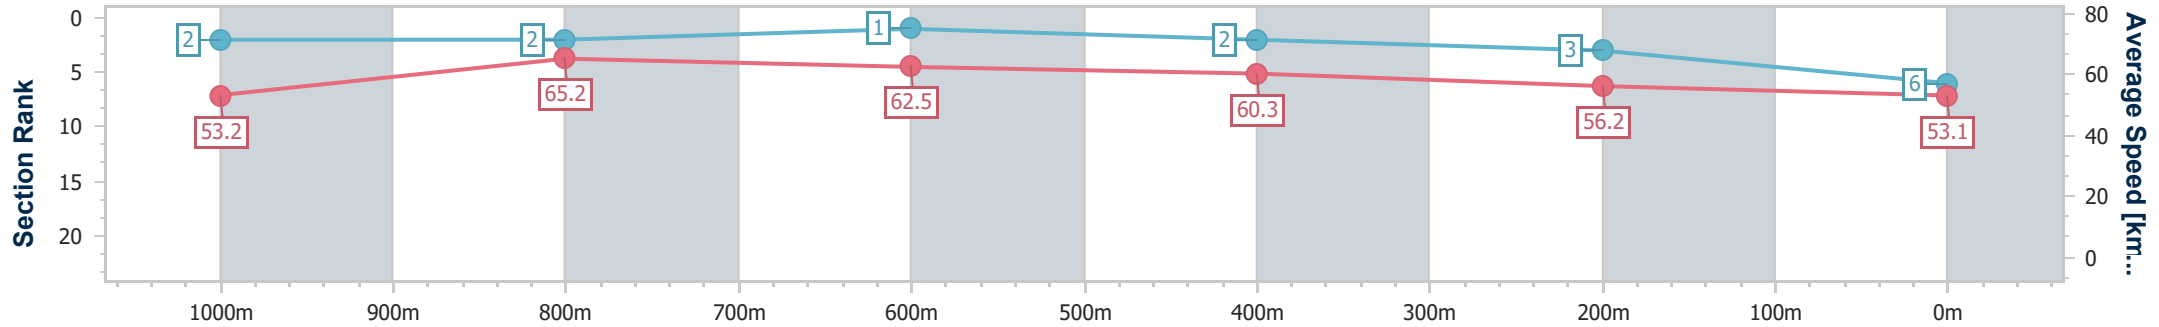

Ipswich QLD Professional

Race 7: SIRROMET Maiden Handicap - 1200m

24 December 2023 - 15:52

Track Rating: Heavy 10, Weather: Overcast, Rail Position: +6.5m Entire

Section	Overall	1000m	800m	600m	400m	200m
Section Times	1:14.35 [6] (0:13.52)	1:00.83 [2] (0:11.05)	0:49.78 [2] (0:11.52)	0:38.26 [1] (0:11.91)	0:26.35 [2] (0:12.79)	0:13.56 [3] (0:13.56)
Average Speed [km/h]	53.2	65.2	62.5	60.3	56.2	53.1
Top Speed [km/h]	68.1	67.9	63.6	61.7	58.3	55.2
Avg. Dist. to Rail [m]	6.9	0.4	0.6	0.5	0.2	0.5
Avg. Stride Freq. [Hz]	2.5	2.4	2.3	2.3	2.3	2.2
Avg. Stride Length [m]	6.7	7.6	7.4	7.3	6.9	6.8