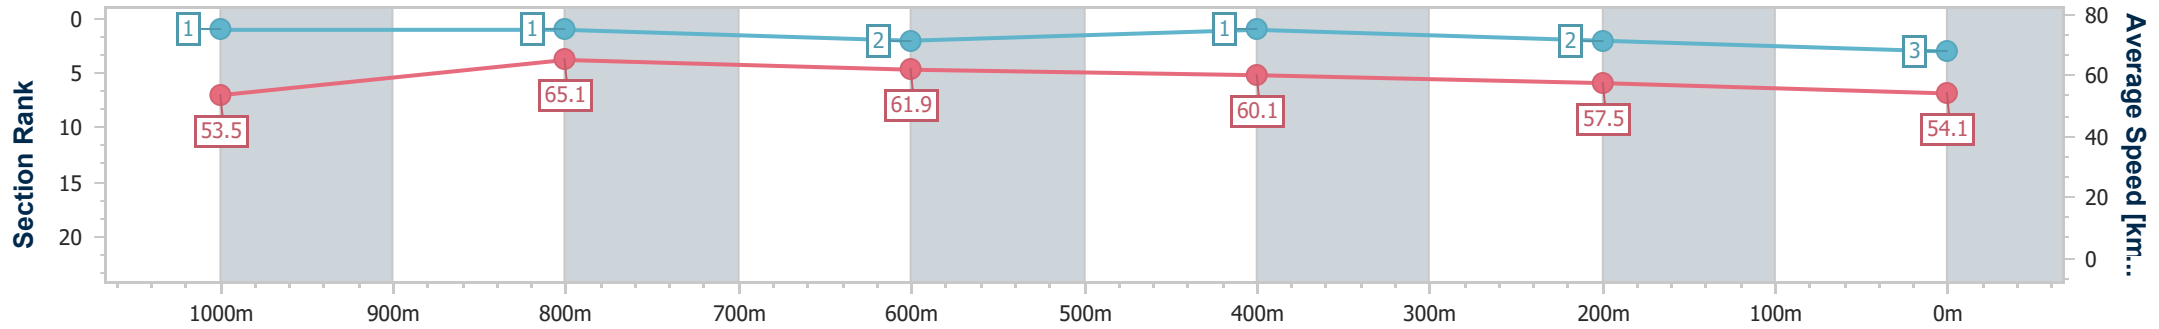

Ipswich QLD Professional

Race 7: SIRROMET Maiden Handicap - 1200m

24 December 2023 - 15:52

Track Rating: Heavy 10, Weather: Overcast, Rail Position: +6.5m Entire

Section	Overall	1000m	800m	600m	400m	200m
Section Times	1:13.75 [3] (0:13.49)	1:00.26 [1] (0:11.05)	0:49.21 [1] (0:11.57)	0:37.64 [2] (0:11.87)	0:25.77 [1] (0:12.44)	0:13.33 [2] (0:13.33)
Average Speed [km/h]	53.5	65.1	61.9	60.1	57.5	54.1
Top Speed [km/h]	68.1	66.8	63.1	62.6	59.0	56.2
Avg. Dist. to Rail [m]	5.1	0.6	1.2	1.5	1.6	0.7
Avg. Stride Freq. [Hz]	2.4	2.4	2.3	2.3	2.3	2.2
Avg. Stride Length [m]	6.7	7.6	7.4	7.2	7.1	6.9