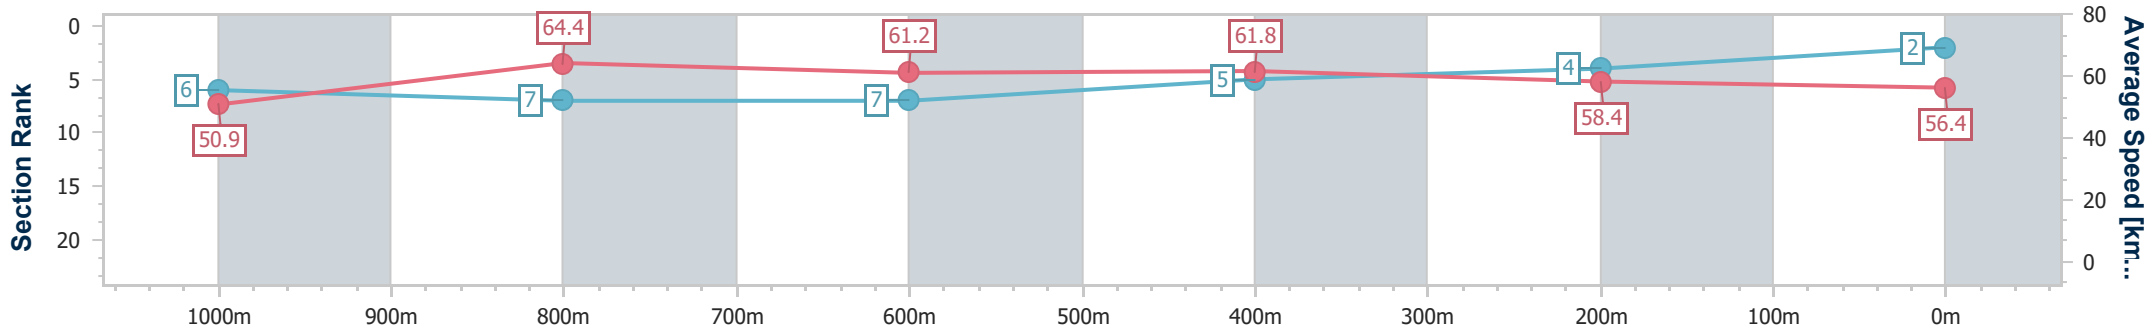

Ipswich QLD Professional

Race 7: SIRROMET Maiden Handicap - 1200m

24 December 2023 - 15:52

Track Rating: Heavy 10, Weather: Overcast, Rail Position: +6.5m Entire

Section	Overall	1000m	800m	600m	400m	200m
Section Times	1:13.68 [2] (0:14.17)	0:59.51 [6] (0:11.15)	0:48.36 [7] (0:11.68)	0:36.68 [7] (0:11.62)	0:25.06 [5] (0:12.28)	0:12.78 [4] (0:12.78)
Average Speed [km/h]	50.9	64.4	61.2	61.8	58.4	56.4
Top Speed [km/h]	65.8	66.1	62.4	62.2	60.5	57.5
Avg. Dist. to Rail [m]	3.4	0.9	1.4	1.2	1.9	4.3
Avg. Stride Freq. [Hz]	2.5	2.5	2.4	2.5	2.4	2.3
Avg. Stride Length [m]	6.3	7.2	7.1	7.0	6.7	6.7