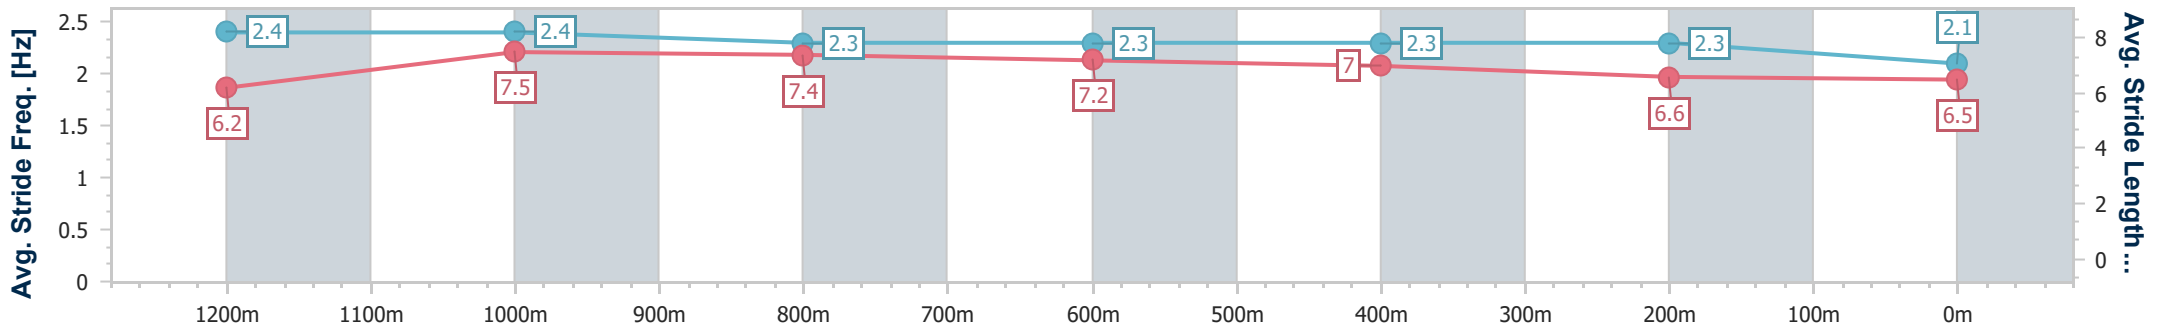

- [] Ranking at each section and finish
- .-.- No data available at this section
- NA No data available

Horse/Jockey Name	Bernmark
Final Rank	10
Fastest Section Time (Section)	0:11.08 (1200m)
Top Speed [km/h] (Section)	66.4 (1200m)
Race State	Finished

Ipswich QLD Professional

Race 8: SCHWEPPE'S Class 1 Plate - 1350m

24 December 2023 - 16:23

Track Rating: Heavy 10, Weather: Overcast, Rail Position: +6.5m Entire

Section	Overall	1200m	1000m	800m	600m	400m	200m
Section Times	1:26.00 [10] (0:11.40)	1:14.60 [2] (0:11.08)	1:03.52 [3] (0:11.51)	0:52.01 [4] (0:12.07)	0:39.94 [4] (0:12.34)	0:27.60 [3] (0:13.10)	0:14.50 [7] (0:14.50)
Average Speed [km/h]	47.6	64.9	62.4	59.5	58.1	54.8	49.6
Top Speed [km/h]	64.4	66.4	64.9	60.6	59.4	56.5	52.2
Avg. Dist. to Rail [m]	5.8	2.4	0.7	1.3	1.3	0.5	0.4
Avg. Stride Freq. [Hz]	2.4	2.4	2.3	2.3	2.3	2.3	2.1
Avg. Stride Length [m]	6.2	7.5	7.4	7.2	7.0	6.6	6.5

- [] Ranking at each section and finish
- .-.- No data available at this section
- NA No data available