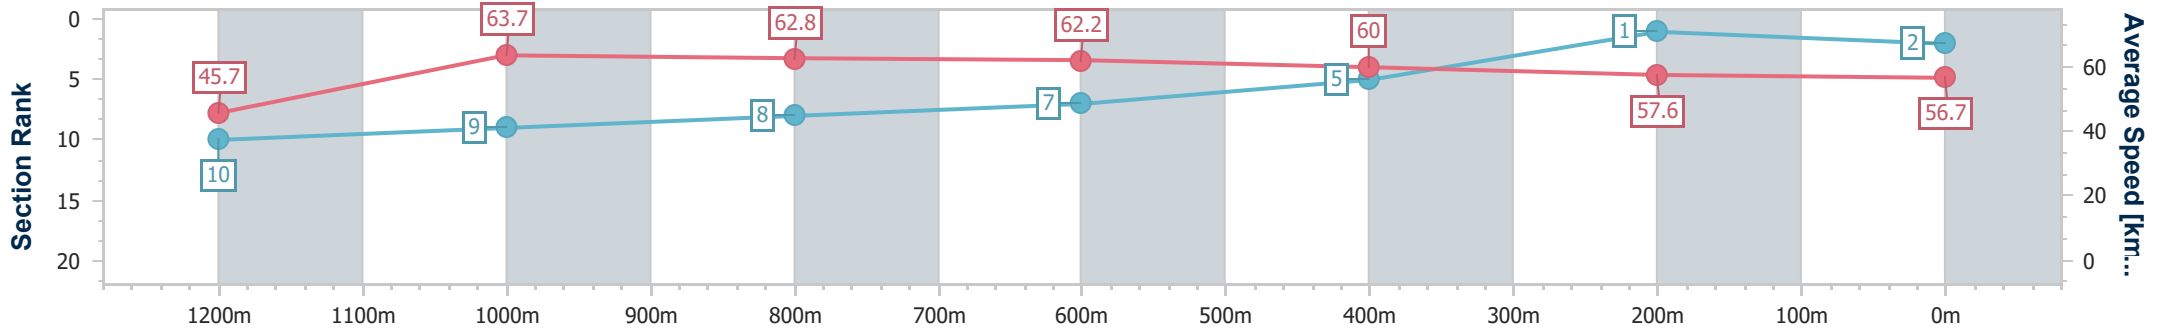

Ipswich QLD Professional

Race 8: SCHWEPPE'S Class 1 Plate - 1350m

24 December 2023 - 16:23

Track Rating: Heavy 10, Weather: Overcast, Rail Position: +6.5m Entire

Section	Overall	1200m	1000m	800m	600m	400m	200m
Section Times	1:23.76 [2] (0:11.83)	1:11.93 [10] (0:11.35)	1:00.58 [9] (0:11.53)	0:49.05 [8] (0:11.63)	0:37.42 [7] (0:12.06)	0:25.36 [5] (0:12.63)	0:12.73 [1] (0:12.73)
Average Speed [km/h]	45.7	63.7	62.8	62.2	60.0	57.6	56.7
Top Speed [km/h]	63.4	64.1	64.1	63.1	61.3	58.1	58.0
Avg. Dist. to Rail [m]	5.8	2.9	2.2	0.6	1.2	4.5	5.2
Avg. Stride Freq. [Hz]	2.3	2.3	2.3	2.3	2.3	2.2	2.2
Avg. Stride Length [m]	6.2	7.5	7.5	7.5	7.4	7.2	7.0