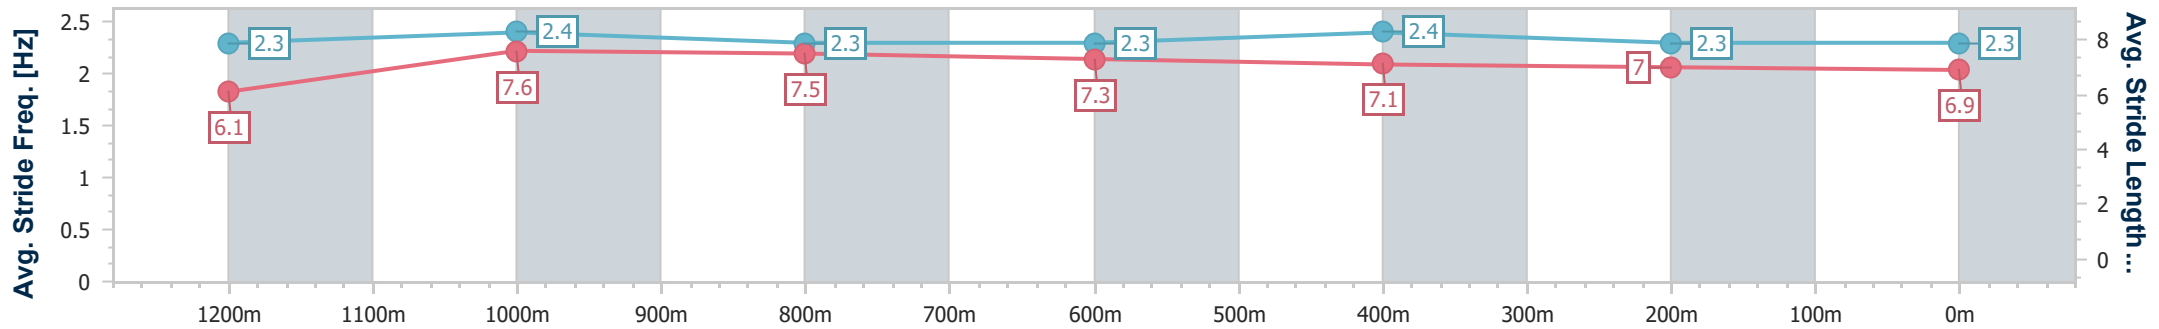

Ipswich QLD Professional

Race 8: SCHWEPPE'S Class 1 Plate - 1350m

24 December 2023 - 16:23

Track Rating: Heavy 10, Weather: Overcast, Rail Position: +6.5m Entire

Section	Overall	1200m	1000m	800m	600m	400m	200m
Section Times	1:23.90 [3] (0:11.66)	1:12.24 [7] (0:11.18)	1:01.06 [6] (0:11.50)	0:49.56 [6] (0:11.97)	0:37.59 [5] (0:12.09)	0:25.50 [3] (0:12.74)	0:12.76 [2] (0:12.76)
Average Speed [km/h]	46.4	64.3	62.7	59.9	59.9	57.2	56.4
Top Speed [km/h]	64.4	65.1	64.3	61.1	61.9	58.9	57.2
Avg. Dist. to Rail [m]	1.5	0.9	0.2	0.7	1.0	3.2	2.7
Avg. Stride Freq. [Hz]	2.3	2.4	2.3	2.3	2.4	2.3	2.3
Avg. Stride Length [m]	6.1	7.6	7.5	7.3	7.1	7.0	6.9