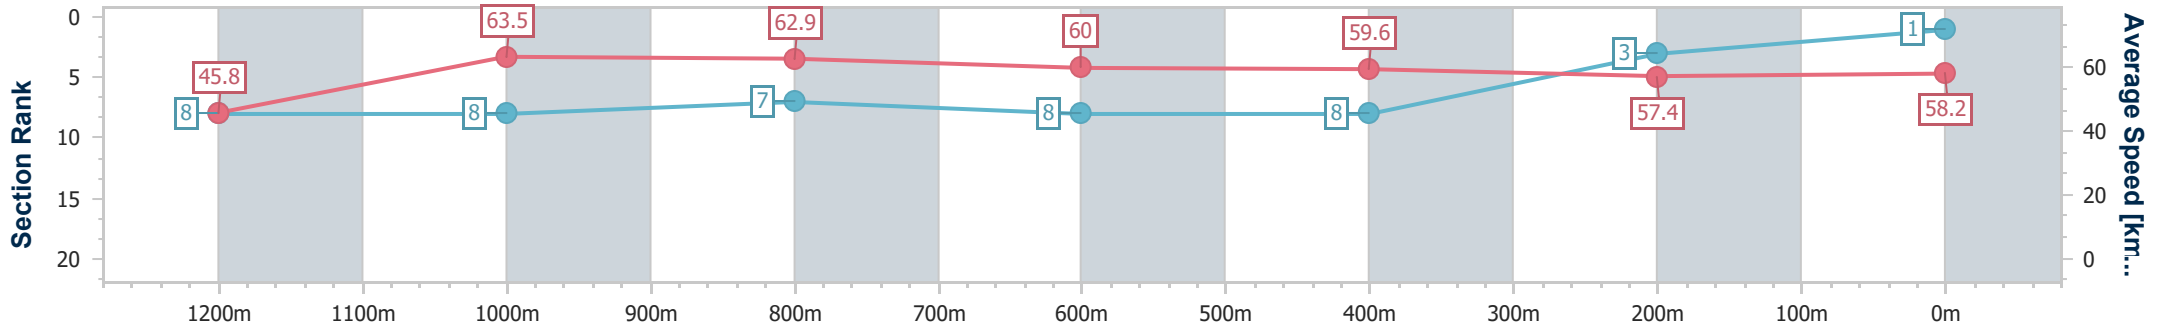

Ipswich QLD Professional

Race 8: SCHWEPPE'S Class 1 Plate - 1350m

24 December 2023 - 16:23

Track Rating: Heavy 10, Weather: Overcast, Rail Position: +6.5m Entire

Section	Overall	1200m	1000m	800m	600m	400m	200m
Section Times	1:23.60 [1] (0:11.79)	1:11.81 [8] (0:11.36)	1:00.45 [8] (0:11.38)	0:49.07 [7] (0:11.99)	0:37.08 [8] (0:12.07)	0:25.01 [8] (0:12.65)	0:12.36 [3] (0:12.36)
Average Speed [km/h]	45.8	63.5	62.9	60.0	59.6	57.4	58.2
Top Speed [km/h]	63.6	64.4	64.9	60.8	61.3	59.3	59.4
Avg. Dist. to Rail [m]	0.6	0.5	0.7	0.6	0.4	3.0	3.5
Avg. Stride Freq. [Hz]	2.5	2.4	2.4	2.4	2.4	2.4	2.4
Avg. Stride Length [m]	5.7	7.3	7.2	6.9	6.9	6.6	6.7