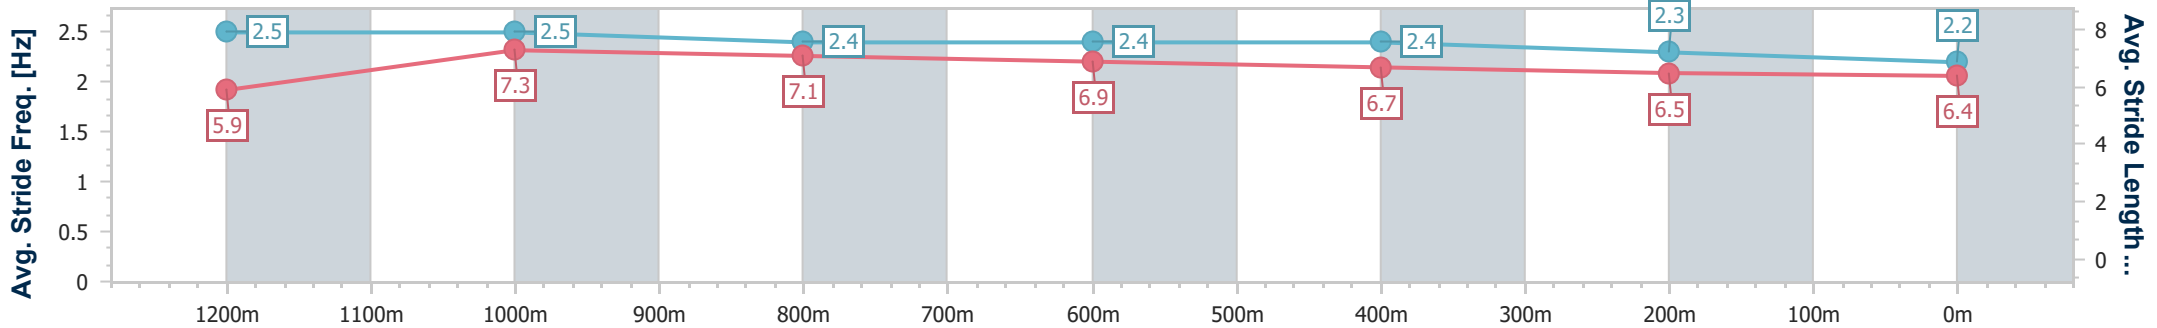

Ipswich QLD Professional

Race 8: SCHWEPPE'S Class 1 Plate - 1350m

24 December 2023 - 16:23

Track Rating: Heavy 10, Weather: Overcast, Rail Position: +6.5m Entire

Section	Overall	1200m	1000m	800m	600m	400m	200m
Section Times	1:25.33 [6] (0:11.46)	1:13.87 [3] (0:10.86)	1:03.01 [2] (0:11.50)	0:51.51 [2] (0:11.98)	0:39.53 [1] (0:12.37)	0:27.16 [1] (0:13.23)	0:13.93 [4] (0:13.93)
Average Speed [km/h]	47.3	66.3	62.2	59.7	57.8	54.4	51.7
Top Speed [km/h]	64.3	67.9	65.2	61.4	59.9	55.2	53.1
Avg. Dist. to Rail [m]	3.6	0.6	1.2	2.3	1.9	0.5	0.3
Avg. Stride Freq. [Hz]	2.5	2.5	2.4	2.4	2.4	2.3	2.2
Avg. Stride Length [m]	5.9	7.3	7.1	6.9	6.7	6.5	6.4

- [] Ranking at each section and finish
- .-.- No data available at this section
- NA No data available

Horse/Jockey Name	Gleefilly
Final Rank	7
Fastest Section Time (Section)	0:10.96 (1200m)
Top Speed [km/h] (Section)	67.0 (1200m)
Race State	Finished