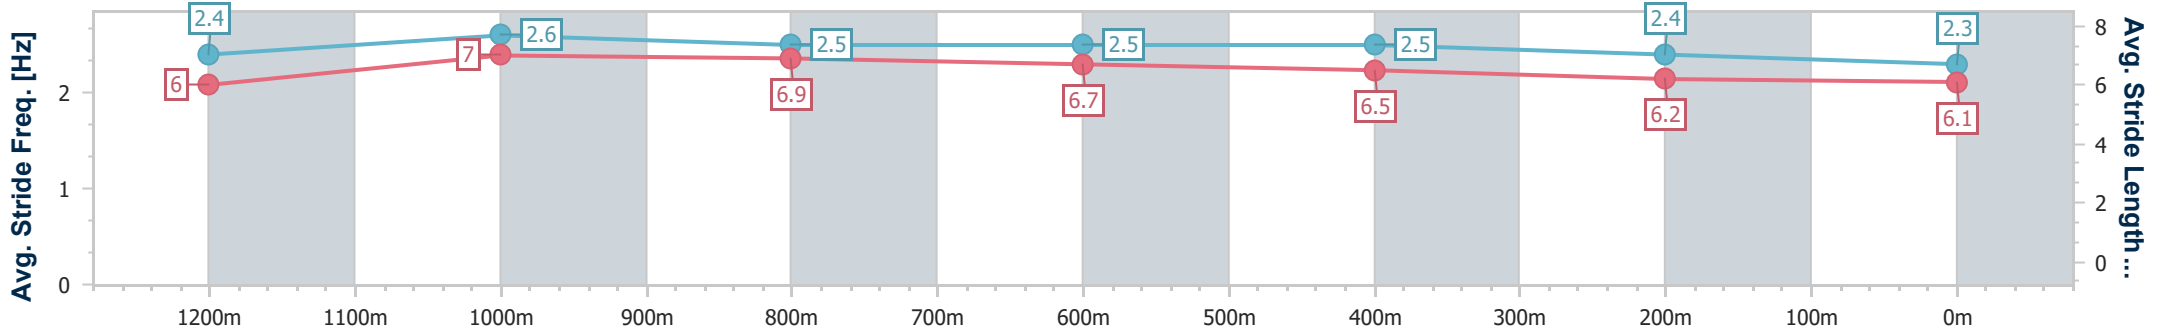

- [] Ranking at each section and finish
- .-.- No data available at this section
- NA No data available

Horse/Jockey Name	More Max
Final Rank	9
Fastest Section Time (Section)	0:10.87 (1200m)
Top Speed [km/h] (Section)	67.7 (1200m)
Race State	Finished

Ipswich QLD Professional

Race 8: SCHWEPPE'S Class 1 Plate - 1350m

24 December 2023 - 16:23

Track Rating: Heavy 10, Weather: Overcast, Rail Position: +6.5m Entire

Section	Overall	1200m	1000m	800m	600m	400m	200m
Section Times	1:25.90 [9] (0:11.38)	1:14.52 [1] (0:10.87)	1:03.65 [1] (0:11.52)	0:52.13 [1] (0:12.04)	0:40.09 [2] (0:12.55)	0:27.54 [2] (0:13.56)	0:13.98 [10] (0:13.98)
Average Speed [km/h]	47.2	66.5	62.5	59.7	57.4	53.4	51.6
Top Speed [km/h]	66.4	67.7	65.4	60.6	59.7	55.3	53.7
Avg. Dist. to Rail [m]	4.6	1.6	0.4	0.5	0.3	2.7	6.7
Avg. Stride Freq. [Hz]	2.4	2.6	2.5	2.5	2.5	2.4	2.3
Avg. Stride Length [m]	6.0	7.0	6.9	6.7	6.5	6.2	6.1

- [] Ranking at each section and finish
- .-.- No data available at this section
- NA No data available

Horse/Jockey Name	Bernmark
Final Rank	10
Fastest Section Time (Section)	0:11.08 (1200m)
Top Speed [km/h] (Section)	66.4 (1200m)
Race State	Finished