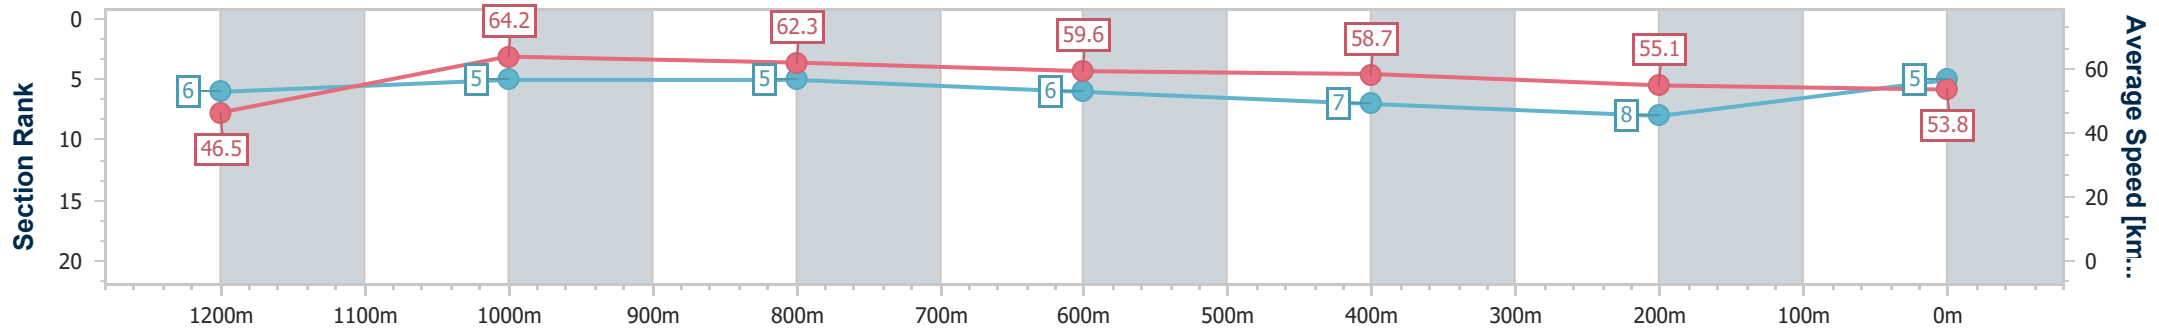

Ipswich QLD Professional

Race 8: SCHWEPPE'S Class 1 Plate - 1350m

24 December 2023 - 16:23

Track Rating: Heavy 10, Weather: Overcast, Rail Position: +6.5m Entire

Section	Overall	1200m	1000m	800m	600m	400m	200m
Section Times	1:24.99 [5] (0:11.62)	1:13.37 [6] (0:11.18)	1:02.19 [5] (0:11.51)	0:50.68 [5] (0:12.02)	0:38.66 [6] (0:12.18)	0:26.48 [7] (0:13.06)	0:13.42 [8] (0:13.42)
Average Speed [km/h]	46.5	64.2	62.3	59.6	58.7	55.1	53.8
Top Speed [km/h]	63.8	65.4	63.8	61.2	59.8	56.7	55.4
Avg. Dist. to Rail [m]	0.5	0.6	1.3	2.2	1.5	0.9	2.6
Avg. Stride Freq. [Hz]	2.3	2.3	2.3	2.3	2.3	2.2	2.2
Avg. Stride Length [m]	6.3	7.6	7.7	7.4	7.2	6.9	6.9