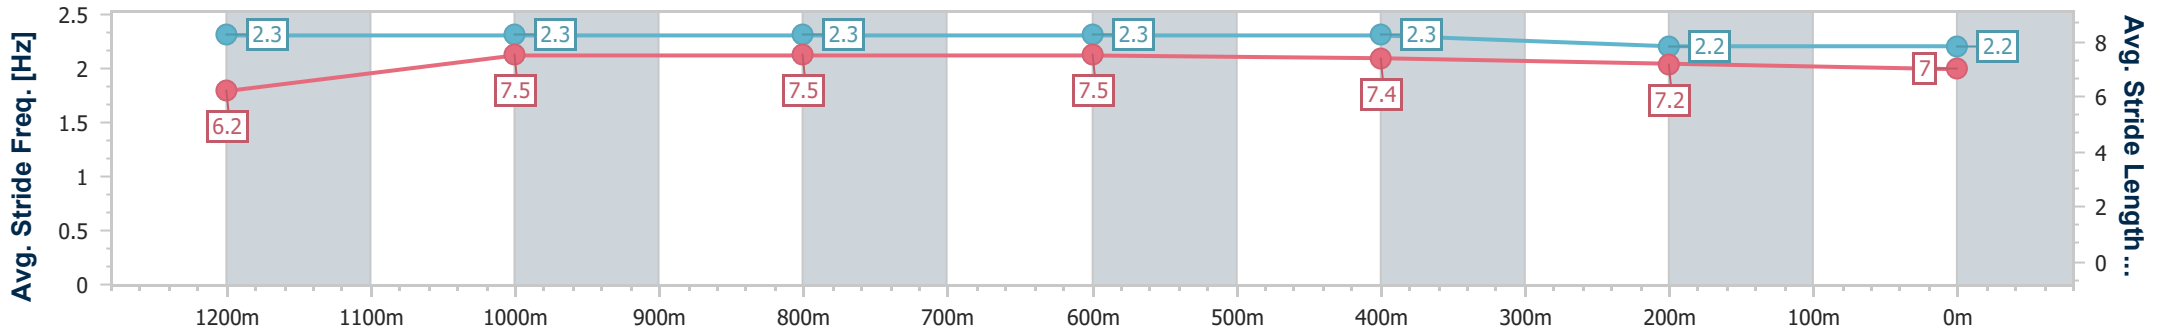

Ipswich QLD Professional

Race 8: SCHWEPPE'S Class 1 Plate - 1350m

24 December 2023 - 16:23

Track Rating: Heavy 10, Weather: Overcast, Rail Position: +6.5m Entire

Section	Overall	1200m	1000m	800m	600m	400m	200m
Section Times	1:23.76 [2] (0:11.83)	1:11.93 [10] (0:11.35)	1:00.58 [9] (0:11.53)	0:49.05 [8] (0:11.63)	0:37.42 [7] (0:12.06)	0:25.36 [5] (0:12.63)	0:12.73 [1] (0:12.73)
Average Speed [km/h]	45.7	63.7	62.8	62.2	60.0	57.6	56.7
Top Speed [km/h]	63.4	64.1	64.1	63.1	61.3	58.1	58.0
Avg. Dist. to Rail [m]	5.8	2.9	2.2	0.6	1.2	4.5	5.2
Avg. Stride Freq. [Hz]	2.3	2.3	2.3	2.3	2.3	2.2	2.2
Avg. Stride Length [m]	6.2	7.5	7.5	7.5	7.4	7.2	7.0