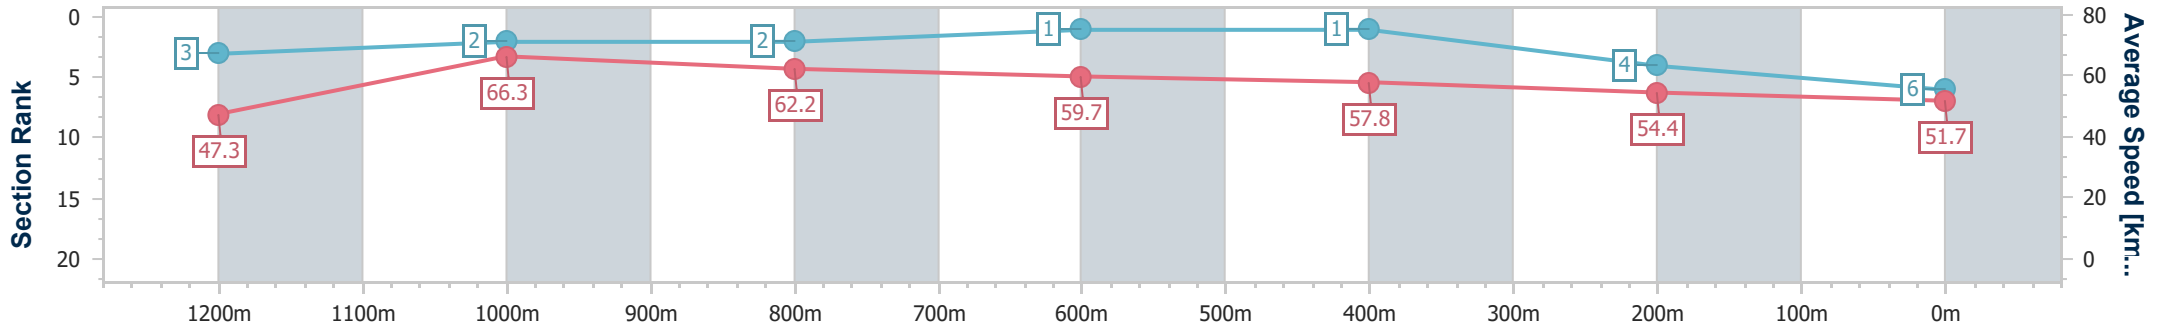

Ipswich QLD Professional

Race 8: SCHWEPPE'S Class 1 Plate - 1350m

24 December 2023 - 16:23

Track Rating: Heavy 10, Weather: Overcast, Rail Position: +6.5m Entire

Section	Overall	1200m	1000m	800m	600m	400m	200m
Section Times	1:25.33 [6] (0:11.46)	1:13.87 [3] (0:10.86)	1:03.01 [2] (0:11.50)	0:51.51 [2] (0:11.98)	0:39.53 [1] (0:12.37)	0:27.16 [1] (0:13.23)	0:13.93 [4] (0:13.93)
Average Speed [km/h]	47.3	66.3	62.2	59.7	57.8	54.4	51.7
Top Speed [km/h]	64.3	67.9	65.2	61.4	59.9	55.2	53.1
Avg. Dist. to Rail [m]	3.6	0.6	1.2	2.3	1.9	0.5	0.3
Avg. Stride Freq. [Hz]	2.5	2.5	2.4	2.4	2.4	2.3	2.2
Avg. Stride Length [m]	5.9	7.3	7.1	6.9	6.7	6.5	6.4

- [] Ranking at each section and finish
- .-.- No data available at this section
- NA No data available

Horse/Jockey Name	Gleefilly
Final Rank	7
Fastest Section Time (Section)	0:10.96 (1200m)
Top Speed [km/h] (Section)	67.0 (1200m)
Race State	Finished