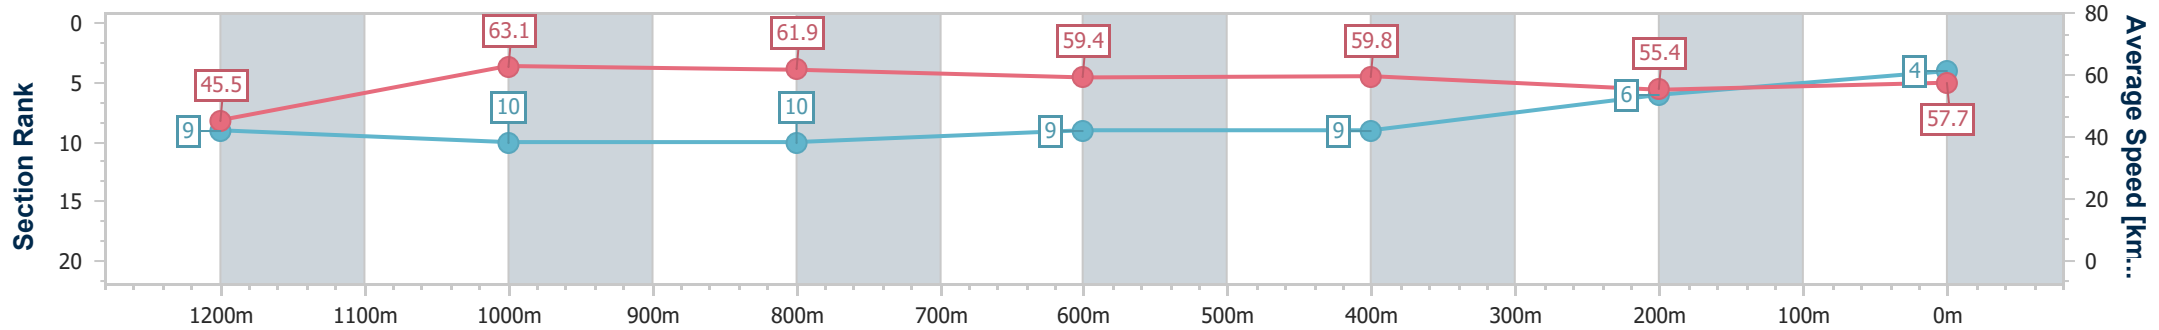

Ipswich QLD Professional

Race 8: SCHWEPPE'S Class 1 Plate - 1350m

24 December 2023 - 16:23

Track Rating: Heavy 10, Weather: Overcast, Rail Position: +6.5m Entire

Section	Overall	1200m	1000m	800m	600m	400m	200m
Section Times	1:23.96 [4] (0:11.82)	1:12.14 [9] (0:11.44)	1:00.70 [10] (0:11.57)	0:49.13 [10] (0:11.91)	0:37.22 [9] (0:11.88)	0:25.34 [9] (0:12.87)	0:12.47 [6] (0:12.47)
Average Speed [km/h]	45.5	63.1	61.9	59.4	59.8	55.4	57.7
Top Speed [km/h]	62.4	65.6	63.9	60.7	60.8	58.0	58.0
Avg. Dist. to Rail [m]	1.4	1.0	1.6	3.8	4.0	1.8	0.6
Avg. Stride Freq. [Hz]	2.3	2.3	2.2	2.2	2.2	2.1	2.2
Avg. Stride Length [m]	6.1	7.7	7.8	7.7	7.6	7.3	7.4