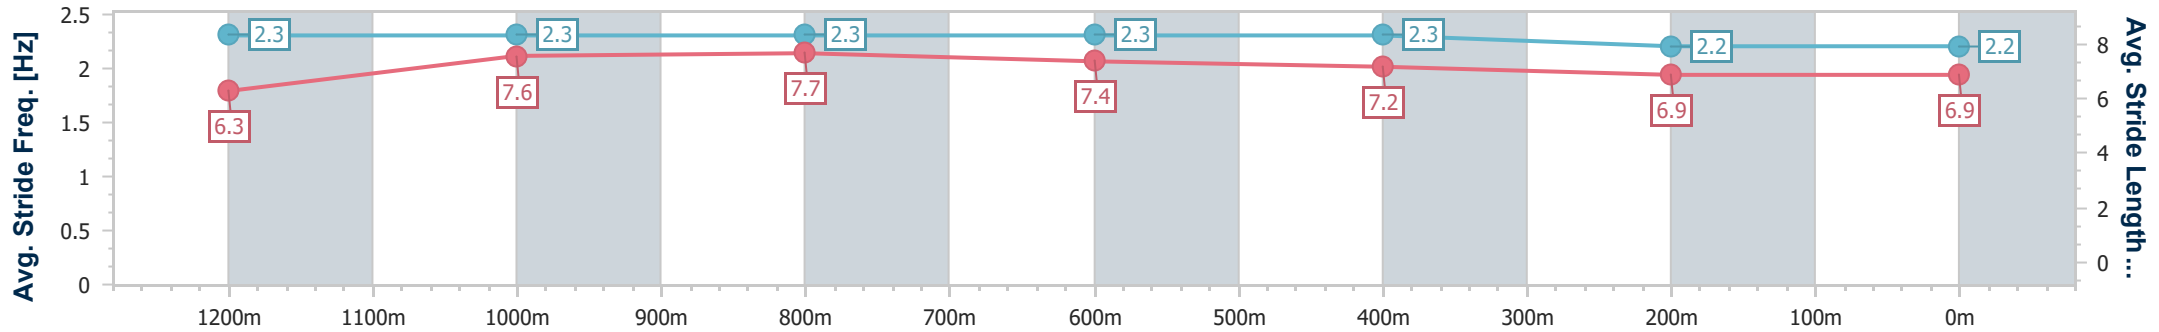

Ipswich QLD Professional

Race 8: SCHWEPPE'S Class 1 Plate - 1350m

24 December 2023 - 16:23

Track Rating: Heavy 10, Weather: Overcast, Rail Position: +6.5m Entire

Section	Overall	1200m	1000m	800m	600m	400m	200m
Section Times	1:24.99 [5] (0:11.62)	1:13.37 [6] (0:11.18)	1:02.19 [5] (0:11.51)	0:50.68 [5] (0:12.02)	0:38.66 [6] (0:12.18)	0:26.48 [7] (0:13.06)	0:13.42 [8] (0:13.42)
Average Speed [km/h]	46.5	64.2	62.3	59.6	58.7	55.1	53.8
Top Speed [km/h]	63.8	65.4	63.8	61.2	59.8	56.7	55.4
Avg. Dist. to Rail [m]	0.5	0.6	1.3	2.2	1.5	0.9	2.6
Avg. Stride Freq. [Hz]	2.3	2.3	2.3	2.3	2.3	2.2	2.2
Avg. Stride Length [m]	6.3	7.6	7.7	7.4	7.2	6.9	6.9