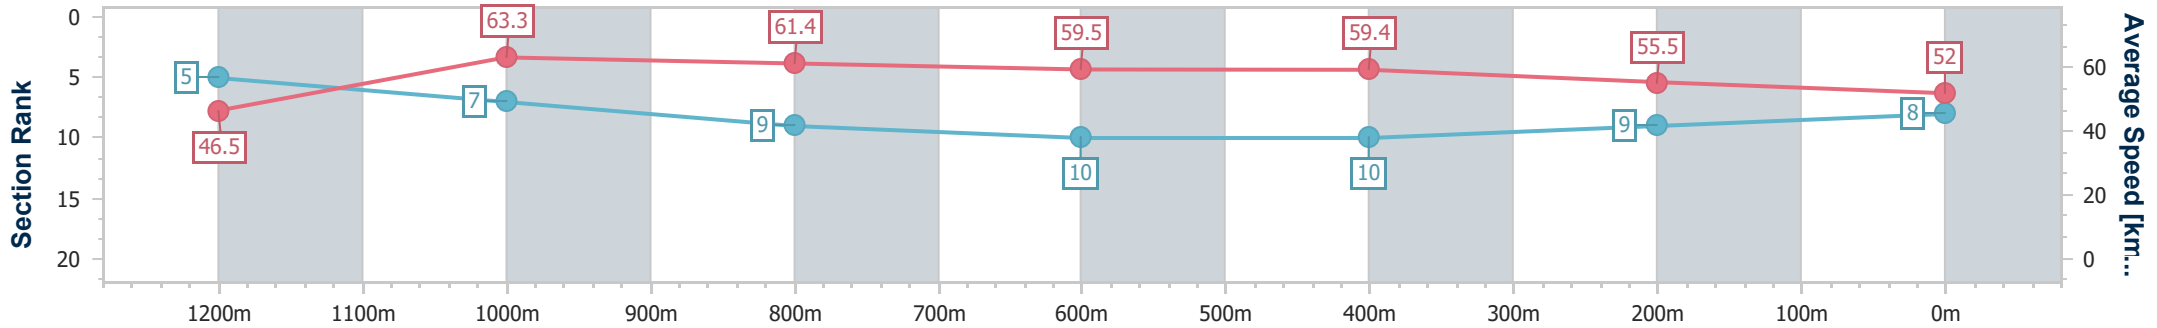

Ipswich QLD Professional

Race 8: SCHWEPPE'S Class 1 Plate - 1350m

24 December 2023 - 16:23

Track Rating: Heavy 10, Weather: Overcast, Rail Position: +6.5m Entire

Section	Overall	1200m	1000m	800m	600m	400m	200m
Section Times	1:25.73 [8] (0:11.61)	1:14.12 [5] (0:11.40)	1:02.72 [7] (0:11.73)	0:50.99 [9] (0:12.08)	0:38.91 [10] (0:12.14)	0:26.77 [10] (0:12.95)	0:13.82 [9] (0:13.82)
Average Speed [km/h]	46.5	63.3	61.4	59.5	59.4	55.5	52.0
Top Speed [km/h]	65.3	64.9	63.5	60.5	60.1	58.0	55.3
Avg. Dist. to Rail [m]	7.6	2.5	1.2	0.8	0.5	0.8	4.0
Avg. Stride Freq. [Hz]	2.3	2.3	2.3	2.2	2.3	2.2	2.1
Avg. Stride Length [m]	6.3	7.5	7.5	7.5	7.2	7.1	6.7

- [] Ranking at each section and finish
- .-.- No data available at this section
- NA No data available

Horse/Jockey Name	More Max
Final Rank	9
Fastest Section Time (Section)	0:10.87 (1200m)
Top Speed [km/h] (Section)	67.7 (1200m)
Race State	Finished