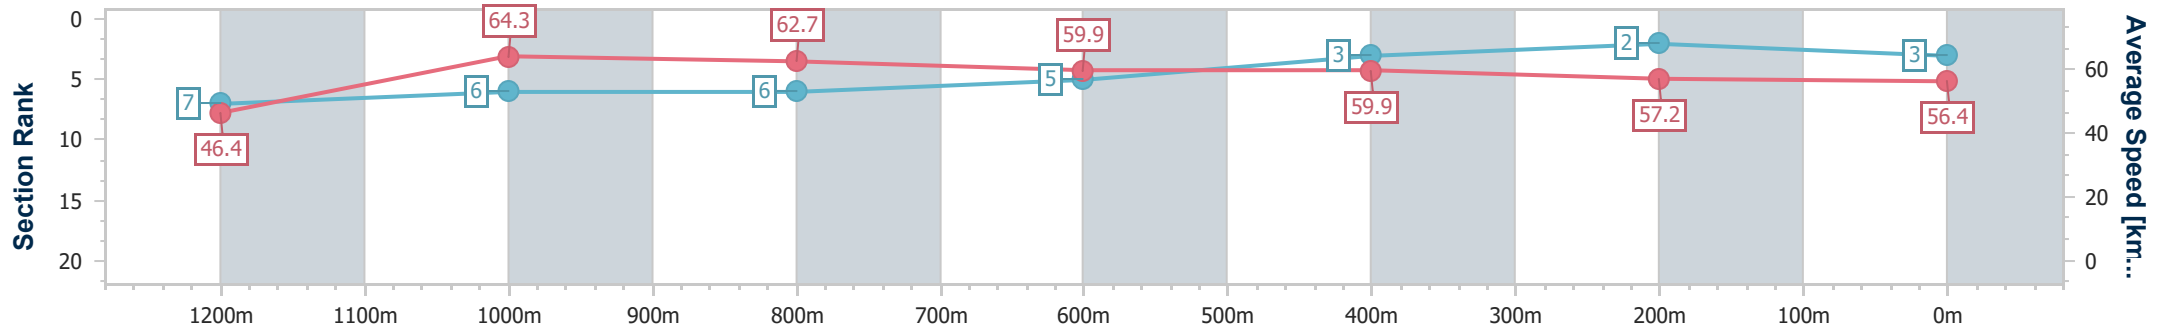

Ipswich QLD Professional

Race 8: SCHWEPPE'S Class 1 Plate - 1350m

24 December 2023 - 16:23

Track Rating: Heavy 10, Weather: Overcast, Rail Position: +6.5m Entire

Section	Overall	1200m	1000m	800m	600m	400m	200m
Section Times	1:23.90 [3] (0:11.66)	1:12.24 [7] (0:11.18)	1:01.06 [6] (0:11.50)	0:49.56 [6] (0:11.97)	0:37.59 [5] (0:12.09)	0:25.50 [3] (0:12.74)	0:12.76 [2] (0:12.76)
Average Speed [km/h]	46.4	64.3	62.7	59.9	59.9	57.2	56.4
Top Speed [km/h]	64.4	65.1	64.3	61.1	61.9	58.9	57.2
Avg. Dist. to Rail [m]	1.5	0.9	0.2	0.7	1.0	3.2	2.7
Avg. Stride Freq. [Hz]	2.3	2.4	2.3	2.3	2.4	2.3	2.3
Avg. Stride Length [m]	6.1	7.6	7.5	7.3	7.1	7.0	6.9