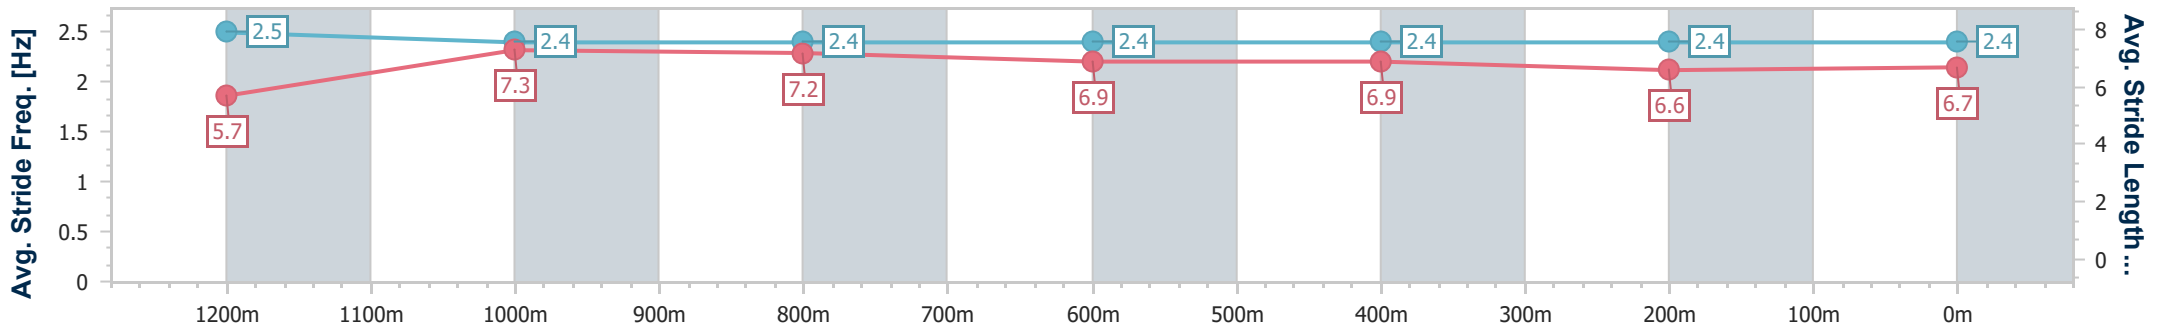

Ipswich QLD Professional

Race 8: SCHWEPPE'S Class 1 Plate - 1350m

24 December 2023 - 16:23

Track Rating: Heavy 10, Weather: Overcast, Rail Position: +6.5m Entire

Section	Overall	1200m	1000m	800m	600m	400m	200m
Section Times	1:23.60 [1] (0:11.79)	1:11.81 [8] (0:11.36)	1:00.45 [8] (0:11.38)	0:49.07 [7] (0:11.99)	0:37.08 [8] (0:12.07)	0:25.01 [8] (0:12.65)	0:12.36 [3] (0:12.36)
Average Speed [km/h]	45.8	63.5	62.9	60.0	59.6	57.4	58.2
Top Speed [km/h]	63.6	64.4	64.9	60.8	61.3	59.3	59.4
Avg. Dist. to Rail [m]	0.6	0.5	0.7	0.6	0.4	3.0	3.5
Avg. Stride Freq. [Hz]	2.5	2.4	2.4	2.4	2.4	2.4	2.4
Avg. Stride Length [m]	5.7	7.3	7.2	6.9	6.9	6.6	6.7