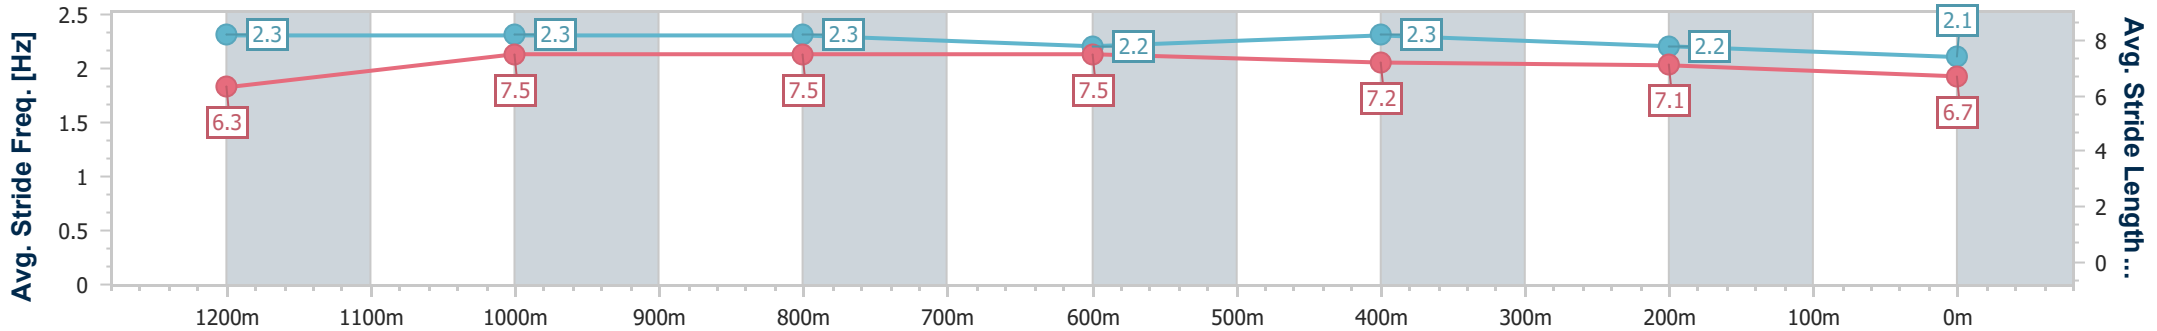

- [] Ranking at each section and finish
- .-.- No data available at this section
- NA No data available

Horse/Jockey Name	Bronze Dragon
Final Rank	8
Fastest Section Time (Section)	0:11.40 (1200m)
Top Speed [km/h] (Section)	65.3 (Overall)
Race State	Finished

Ipswich QLD Professional

Race 8: SCHWEPPE'S Class 1 Plate - 1350m

24 December 2023 - 16:23

Track Rating: Heavy 10, Weather: Overcast, Rail Position: +6.5m Entire

Section	Overall	1200m	1000m	800m	600m	400m	200m
Section Times	1:25.73 [8] (0:11.61)	1:14.12 [5] (0:11.40)	1:02.72 [7] (0:11.73)	0:50.99 [9] (0:12.08)	0:38.91 [10] (0:12.14)	0:26.77 [10] (0:12.95)	0:13.82 [9] (0:13.82)
Average Speed [km/h]	46.5	63.3	61.4	59.5	59.4	55.5	52.0
Top Speed [km/h]	65.3	64.9	63.5	60.5	60.1	58.0	55.3
Avg. Dist. to Rail [m]	7.6	2.5	1.2	0.8	0.5	0.8	4.0
Avg. Stride Freq. [Hz]	2.3	2.3	2.3	2.2	2.3	2.2	2.1
Avg. Stride Length [m]	6.3	7.5	7.5	7.5	7.2	7.1	6.7

- [] Ranking at each section and finish
- .-.- No data available at this section
- NA No data available

Horse/Jockey Name	More Max
Final Rank	9
Fastest Section Time (Section)	0:10.87 (1200m)
Top Speed [km/h] (Section)	67.7 (1200m)
Race State	Finished