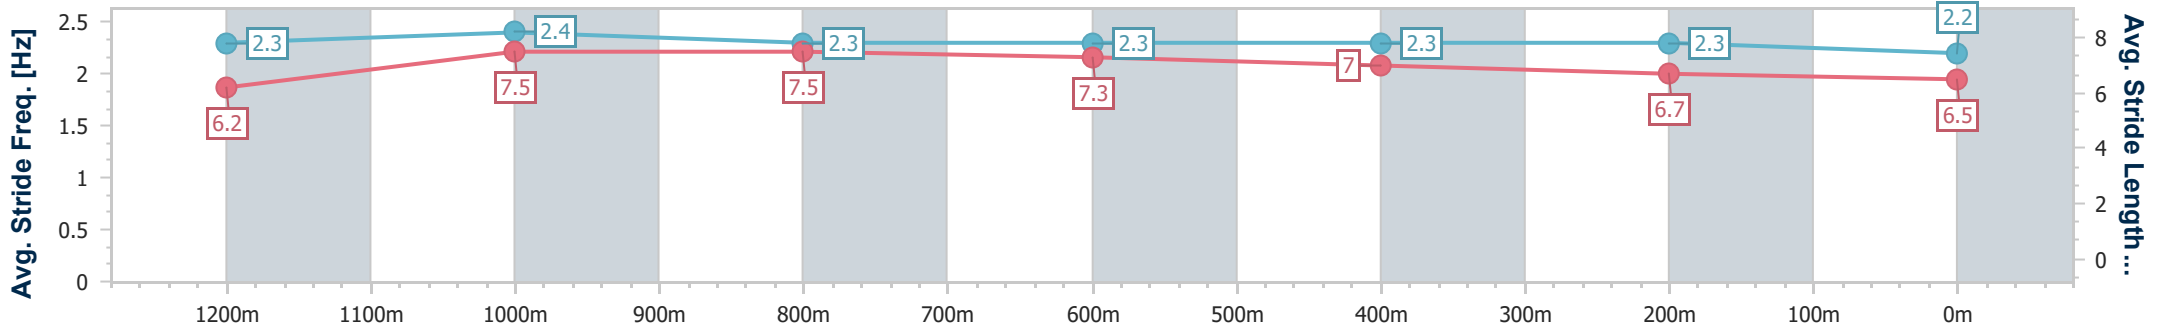

- [] Ranking at each section and finish
- .-.- No data available at this section
- NA No data available

Horse/Jockey Name	Gleefilly
Final Rank	7
Fastest Section Time (Section)	0:10.96 (1200m)
Top Speed [km/h] (Section)	67.0 (1200m)
Race State	Finished

Ipswich QLD Professional

Race 8: SCHWEPPE'S Class 1 Plate - 1350m

24 December 2023 - 16:23

Track Rating: Heavy 10, Weather: Overcast, Rail Position: +6.5m Entire

Section	Overall	1200m	1000m	800m	600m	400m	200m
Section Times	1:25.42 [7] (0:11.56)	1:13.86 [4] (0:10.96)	1:02.90 [4] (0:11.45)	0:51.45 [3] (0:12.04)	0:39.41 [3] (0:12.41)	0:27.00 [6] (0:13.06)	0:13.94 [5] (0:13.94)
Average Speed [km/h]	46.7	65.9	63.0	59.9	58.2	55.6	51.7
Top Speed [km/h]	64.6	67.0	66.9	61.1	59.7	56.7	54.2
Avg. Dist. to Rail [m]	9.1	4.1	0.6	0.3	1.1	2.7	3.2
Avg. Stride Freq. [Hz]	2.3	2.4	2.3	2.3	2.3	2.3	2.2
Avg. Stride Length [m]	6.2	7.5	7.5	7.3	7.0	6.7	6.5