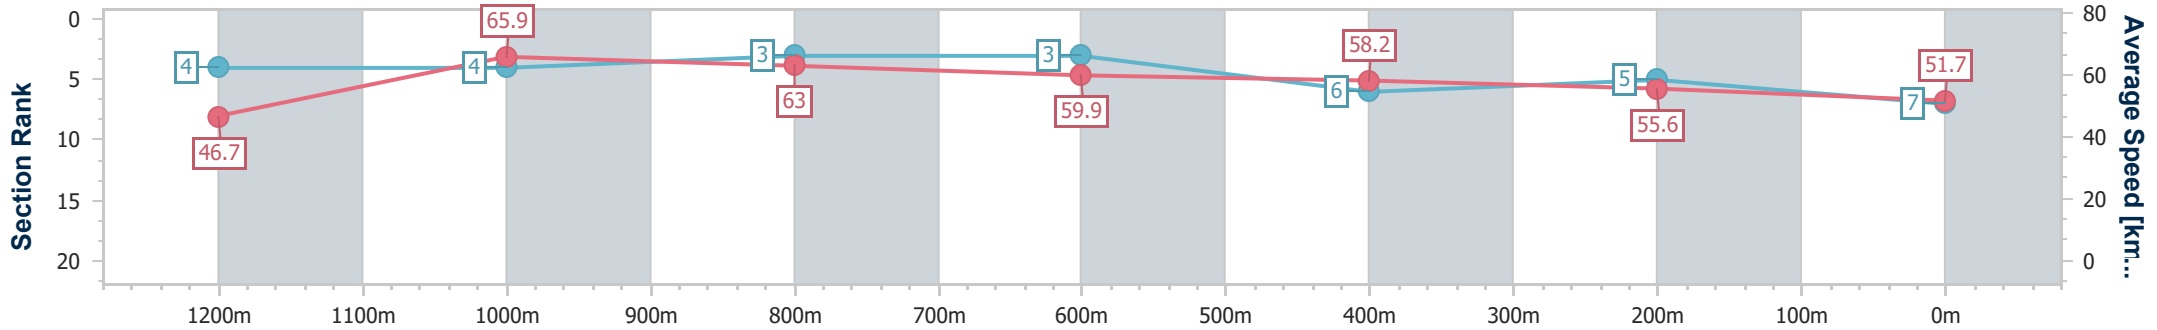

- [] Ranking at each section and finish
- .-.- No data available at this section
- NA No data available

Horse/Jockey Name	Gleefilly
Final Rank	7
Fastest Section Time (Section)	0:10.96 (1200m)
Top Speed [km/h] (Section)	67.0 (1200m)
Race State	Finished

Ipswich QLD Professional

Race 8: SCHWEPPE'S Class 1 Plate - 1350m

24 December 2023 - 16:23

Track Rating: Heavy 10, Weather: Overcast, Rail Position: +6.5m Entire

Section	Overall	1200m	1000m	800m	600m	400m	200m
Section Times	1:25.42 [7] (0:11.56)	1:13.86 [4] (0:10.96)	1:02.90 [4] (0:11.45)	0:51.45 [3] (0:12.04)	0:39.41 [3] (0:12.41)	0:27.00 [6] (0:13.06)	0:13.94 [5] (0:13.94)
Average Speed [km/h]	46.7	65.9	63.0	59.9	58.2	55.6	51.7
Top Speed [km/h]	64.6	67.0	66.9	61.1	59.7	56.7	54.2
Avg. Dist. to Rail [m]	9.1	4.1	0.6	0.3	1.1	2.7	3.2
Avg. Stride Freq. [Hz]	2.3	2.4	2.3	2.3	2.3	2.3	2.2
Avg. Stride Length [m]	6.2	7.5	7.5	7.3	7.0	6.7	6.5