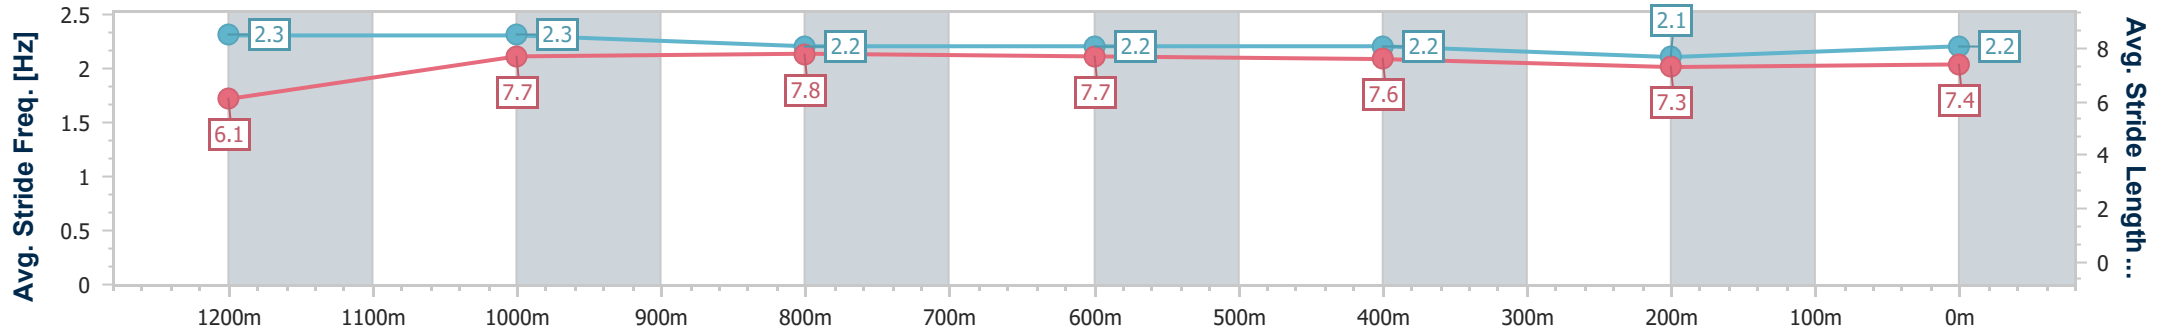

Ipswich QLD Professional

Race 8: SCHWEPPE'S Class 1 Plate - 1350m

24 December 2023 - 16:23

Track Rating: Heavy 10, Weather: Overcast, Rail Position: +6.5m Entire

Section	Overall	1200m	1000m	800m	600m	400m	200m
Section Times	1:23.96 [4] (0:11.82)	1:12.14 [9] (0:11.44)	1:00.70 [10] (0:11.57)	0:49.13 [10] (0:11.91)	0:37.22 [9] (0:11.88)	0:25.34 [9] (0:12.87)	0:12.47 [6] (0:12.47)
Average Speed [km/h]	45.5	63.1	61.9	59.4	59.8	55.4	57.7
Top Speed [km/h]	62.4	65.6	63.9	60.7	60.8	58.0	58.0
Avg. Dist. to Rail [m]	1.4	1.0	1.6	3.8	4.0	1.8	0.6
Avg. Stride Freq. [Hz]	2.3	2.3	2.2	2.2	2.2	2.1	2.2
Avg. Stride Length [m]	6.1	7.7	7.8	7.7	7.6	7.3	7.4