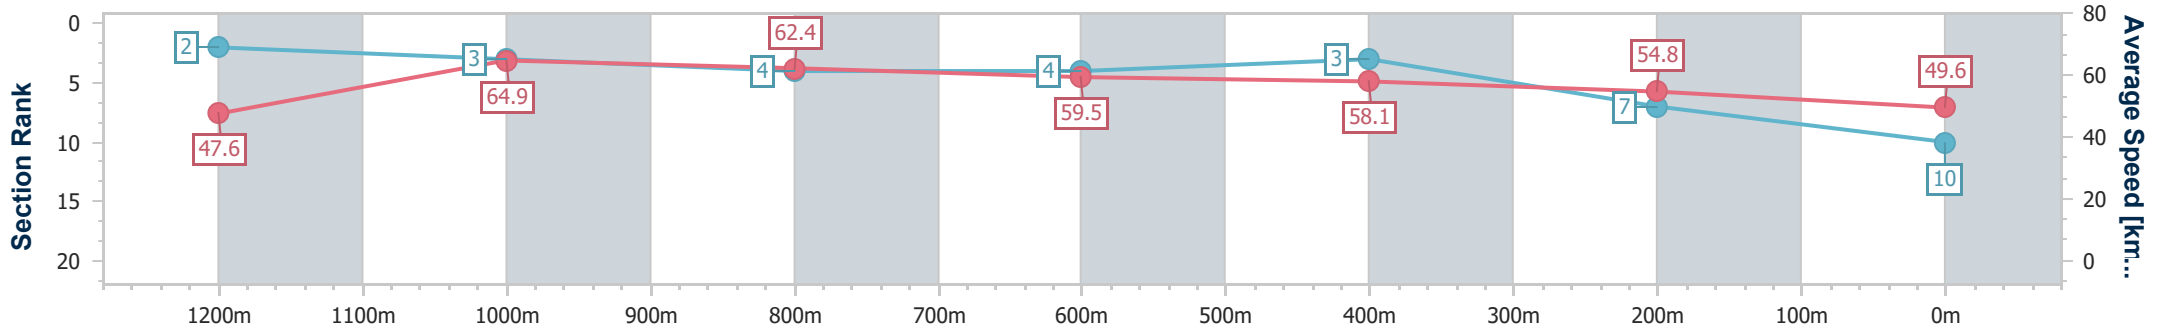

- [] Ranking at each section and finish
- .-.- No data available at this section
- NA No data available

Horse/Jockey Name	Bernmark
Final Rank	10
Fastest Section Time (Section)	0:11.08 (1200m)
Top Speed [km/h] (Section)	66.4 (1200m)
Race State	Finished

Ipswich QLD Professional

Race 8: SCHWEPPE'S Class 1 Plate - 1350m

24 December 2023 - 16:23

Track Rating: Heavy 10, Weather: Overcast, Rail Position: +6.5m Entire

Section	Overall	1200m	1000m	800m	600m	400m	200m
Section Times	1:26.00 [10] (0:11.40)	1:14.60 [2] (0:11.08)	1:03.52 [3] (0:11.51)	0:52.01 [4] (0:12.07)	0:39.94 [4] (0:12.34)	0:27.60 [3] (0:13.10)	0:14.50 [7] (0:14.50)
Average Speed [km/h]	47.6	64.9	62.4	59.5	58.1	54.8	49.6
Top Speed [km/h]	64.4	66.4	64.9	60.6	59.4	56.5	52.2
Avg. Dist. to Rail [m]	5.8	2.4	0.7	1.3	1.3	0.5	0.4
Avg. Stride Freq. [Hz]	2.4	2.4	2.3	2.3	2.3	2.3	2.1
Avg. Stride Length [m]	6.2	7.5	7.4	7.2	7.0	6.6	6.5

- [] Ranking at each section and finish
- .-.- No data available at this section
- NA No data available