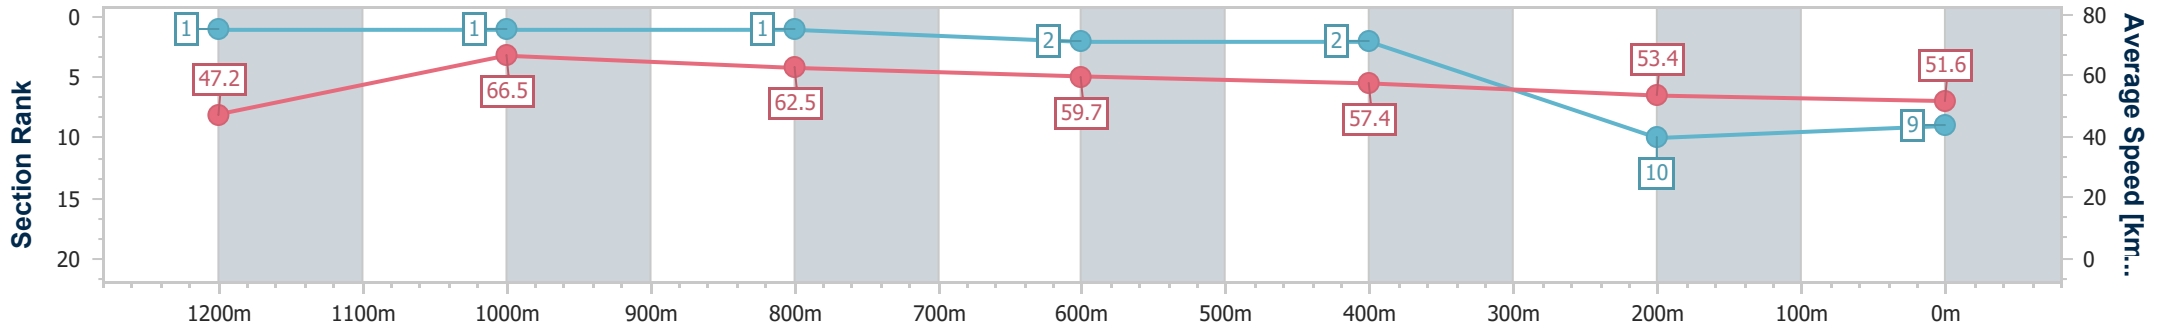

- [] Ranking at each section and finish
- .-.- No data available at this section
- NA No data available

Horse/Jockey Name	More Max
Final Rank	9
Fastest Section Time (Section)	0:10.87 (1200m)
Top Speed [km/h] (Section)	67.7 (1200m)
Race State	Finished

Ipswich QLD Professional

Race 8: SCHWEPPE'S Class 1 Plate - 1350m

24 December 2023 - 16:23

Track Rating: Heavy 10, Weather: Overcast, Rail Position: +6.5m Entire

Section	Overall	1200m	1000m	800m	600m	400m	200m
Section Times	1:25.90 [9] (0:11.38)	1:14.52 [1] (0:10.87)	1:03.65 [1] (0:11.52)	0:52.13 [1] (0:12.04)	0:40.09 [2] (0:12.55)	0:27.54 [2] (0:13.56)	0:13.98 [10] (0:13.98)
Average Speed [km/h]	47.2	66.5	62.5	59.7	57.4	53.4	51.6
Top Speed [km/h]	66.4	67.7	65.4	60.6	59.7	55.3	53.7
Avg. Dist. to Rail [m]	4.6	1.6	0.4	0.5	0.3	2.7	6.7
Avg. Stride Freq. [Hz]	2.4	2.6	2.5	2.5	2.5	2.4	2.3
Avg. Stride Length [m]	6.0	7.0	6.9	6.7	6.5	6.2	6.1

- [] Ranking at each section and finish
- .-.- No data available at this section
- NA No data available

Horse/Jockey Name	Bernmark
Final Rank	10
Fastest Section Time (Section)	0:11.08 (1200m)
Top Speed [km/h] (Section)	66.4 (1200m)
Race State	Finished