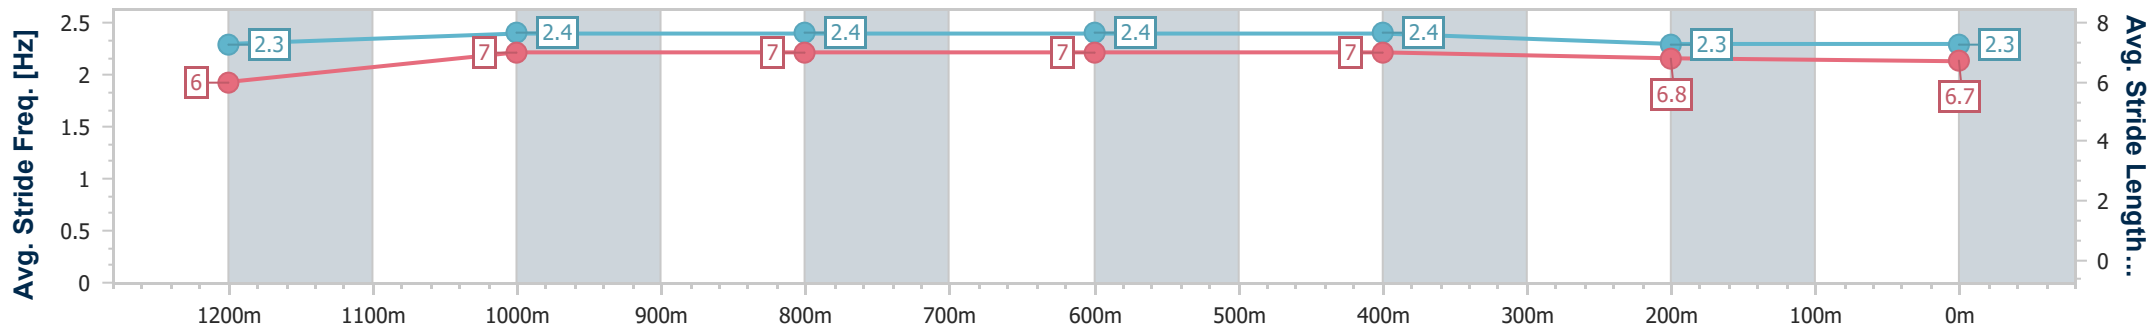

Ipswich QLD Professional
 Race 9: ITC WISHES YOU A MERRY CHRISTMAS RATINGS
 BAND 0 - 58 Handicap - 1350m

24 December 2023 - 16:52

Track Rating: Heavy 10, Weather: Overcast, Rail Position: +6.5m
 Entire

Section	Overall	1200m	1000m	800m	600m	400m	200m
Section Times	1:24.71 [8] (0:11.70)	1:13.01 [4] (0:11.54)	1:01.47 [5] (0:11.90)	0:49.57 [4] (0:11.94)	0:37.63 [3] (0:11.99)	0:25.64 [3] (0:12.48)	0:13.16 [5] (0:13.16)
Average Speed [km/h]	46.1	62.4	60.4	60.1	59.9	57.5	54.9
Top Speed [km/h]	62.1	63.3	61.4	60.6	61.5	59.7	57.7
Avg. Dist. to Rail [m]	0.9	0.5	0.5	0.8	0.6	0.9	3.4
Avg. Stride Freq. [Hz]	2.4	2.4	2.4	2.4	2.4	2.4	2.3
Avg. Stride Length [m]	5.8	7.1	7.0	7.0	6.9	6.6	6.5

- [] Ranking at each section and finish
- .-.- No data available at this section
- NA No data available

Horse/Jockey Name	Top Babe
Final Rank	9
Fastest Section Time (Section)	0:11.72 (1200m)
Top Speed [km/h] (Section)	62.6 (1200m)
Race State	Finished

Ipswich QLD Professional
 Race 9: ITC WISHES YOU A MERRY CHRISTMAS RATINGS
 BAND 0 - 58 Handicap - 1350m

24 December 2023 - 16:52

Track Rating: Heavy 10, Weather: Overcast, Rail Position: +6.5m
 Entire

Section	Overall	1200m	1000m	800m	600m	400m	200m
Section Times	1:24.89 [9] (0:11.83)	1:13.06 [6] (0:11.72)	1:01.34 [7] (0:11.92)	0:49.42 [7] (0:11.94)	0:37.48 [7] (0:11.96)	0:25.52 [6] (0:12.65)	0:12.87 [8] (0:12.87)
Average Speed [km/h]	45.8	61.4	60.5	60.0	60.3	57.1	55.9
Top Speed [km/h]	59.5	62.6	61.7	61.1	61.2	58.7	56.6
Avg. Dist. to Rail [m]	5.1	0.9	0.3	0.6	0.3	2.2	5.5
Avg. Stride Freq. [Hz]	2.3	2.4	2.4	2.4	2.4	2.3	2.3
Avg. Stride Length [m]	6.0	7.0	7.0	7.0	7.0	6.8	6.7