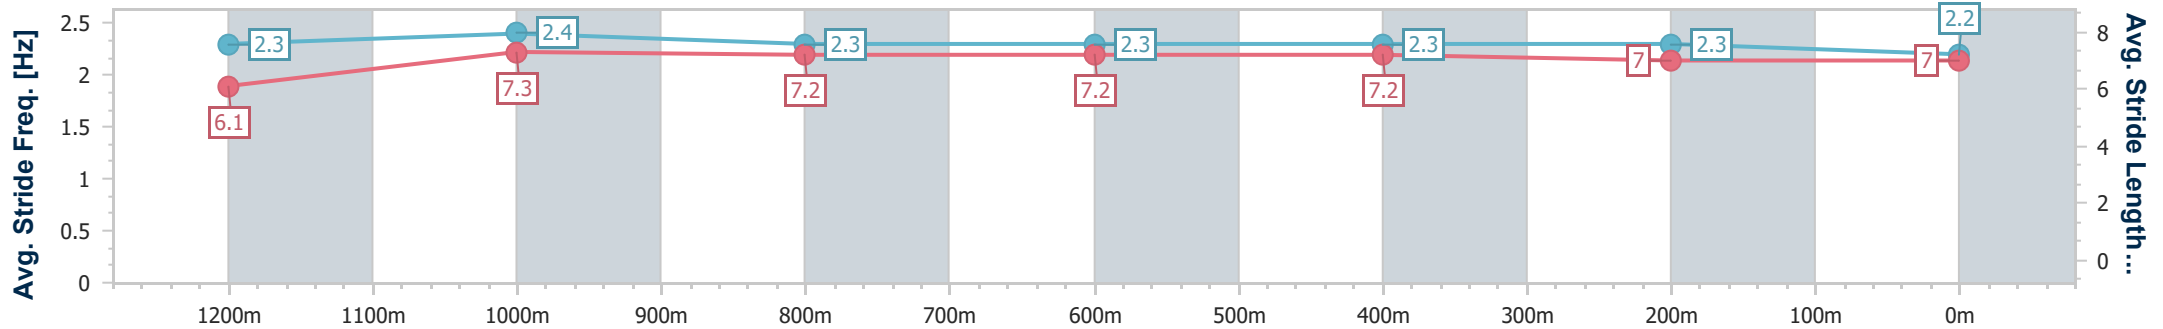

Horse/Jockey Name	Hattusa
Final Rank	2
Fastest Section Time (Section)	0:11.47 (1200m)
Top Speed [km/h] (Section)	64.3 (1200m)
Race State	Finished

Ipswich QLD Professional
Race 9: ITC WISHES YOU A MERRY CHRISTMAS RATINGS
BAND 0 - 58 Handicap - 1350m

24 December 2023 - 16:52

Track Rating: Heavy 10, Weather: Overcast, Rail Position: +6.5m
Entire

Section	Overall	1200m	1000m	800m	600m	400m	200m
Section Times	1:24.24 [2] (0:11.74)	1:12.50 [5] (0:11.47)	1:01.03 [3] (0:11.89)	0:49.14 [3] (0:12.04)	0:37.10 [4] (0:11.94)	0:25.16 [4] (0:12.37)	0:12.79 [3] (0:12.79)
Average Speed [km/h]	46.1	62.9	60.8	60.4	60.9	58.7	56.3
Top Speed [km/h]	62.7	64.3	62.1	61.6	62.1	59.8	58.9
Avg. Dist. to Rail [m]	2.9	1.3	1.5	2.4	2.8	2.7	3.5
Avg. Stride Freq. [Hz]	2.3	2.4	2.3	2.3	2.3	2.3	2.2
Avg. Stride Length [m]	6.1	7.3	7.2	7.2	7.2	7.0	7.0

- [ ] Ranking at each section and finish
- -.-.- No data available at this section
- NA No data available