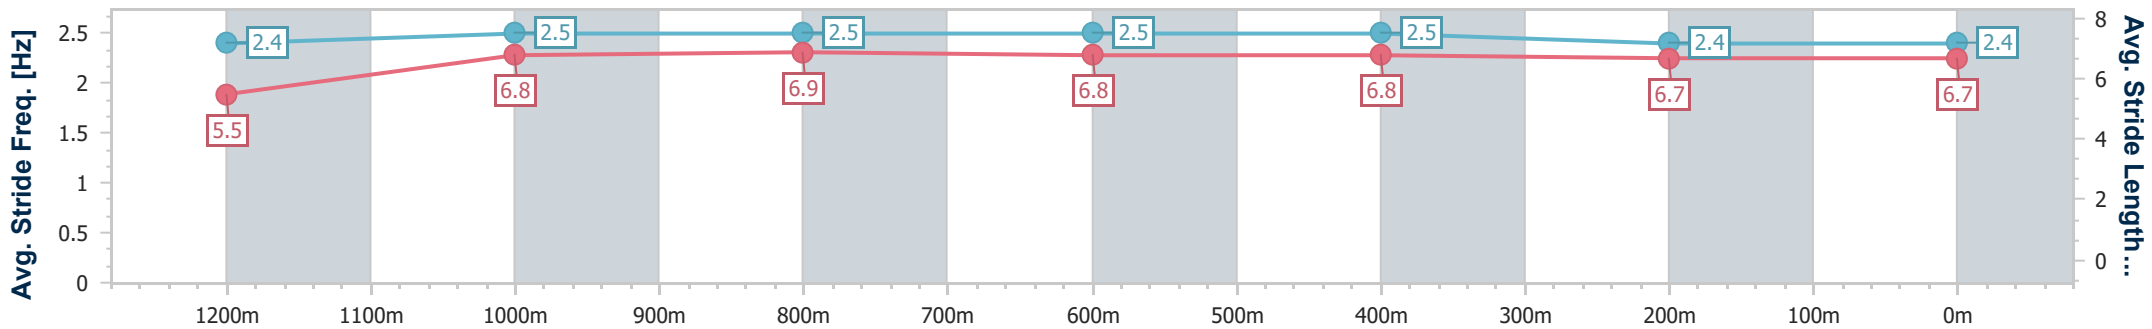

Ipswich QLD Professional
 Race 9: ITC WISHES YOU A MERRY CHRISTMAS RATINGS
 BAND 0 - 58 Handicap - 1350m

24 December 2023 - 16:52

Track Rating: Heavy 10, Weather: Overcast, Rail Position: +6.5m
 Entire

Section	Overall	1200m	1000m	800m	600m	400m	200m
Section Times	1:24.89 [9] (0:11.83)	1:13.06 [6] (0:11.72)	1:01.34 [7] (0:11.92)	0:49.42 [7] (0:11.94)	0:37.48 [7] (0:11.96)	0:25.52 [6] (0:12.65)	0:12.87 [8] (0:12.87)
Average Speed [km/h]	45.8	61.4	60.5	60.0	60.3	57.1	55.9
Top Speed [km/h]	59.5	62.6	61.7	61.1	61.2	58.7	56.6
Avg. Dist. to Rail [m]	5.1	0.9	0.3	0.6	0.3	2.2	5.5
Avg. Stride Freq. [Hz]	2.3	2.4	2.4	2.4	2.4	2.3	2.3
Avg. Stride Length [m]	6.0	7.0	7.0	7.0	7.0	6.8	6.7

- [] Ranking at each section and finish
- .-.- No data available at this section
- NA No data available

Horse/Jockey Name	Parues
Final Rank	10
Fastest Section Time (Section)	0:11.75 (1000m)
Top Speed [km/h] (Section)	62.4 (600m)
Race State	Finished

Ipswich QLD Professional
 Race 9: ITC WISHES YOU A MERRY CHRISTMAS RATINGS
 BAND 0 - 58 Handicap - 1350m

24 December 2023 - 16:52

Track Rating: Heavy 10, Weather: Overcast, Rail Position: +6.5m
 Entire

Section	Overall	1200m	1000m	800m	600m	400m	200m
Section Times	1:24.90 [10] (0:12.34)	1:12.56 [10] (0:11.92)	1:00.64 [10] (0:11.75)	0:48.89 [10] (0:11.78)	0:37.11 [9] (0:11.97)	0:25.14 [10] (0:12.53)	0:12.61 [10] (0:12.61)
Average Speed [km/h]	43.7	60.4	61.5	60.9	60.4	57.5	57.1
Top Speed [km/h]	58.1	61.8	62.4	62.3	62.4	58.6	58.2
Avg. Dist. to Rail [m]	6.8	1.1	0.5	0.2	0.8	1.1	3.7
Avg. Stride Freq. [Hz]	2.4	2.5	2.5	2.5	2.5	2.4	2.4
Avg. Stride Length [m]	5.5	6.8	6.9	6.8	6.8	6.7	6.7