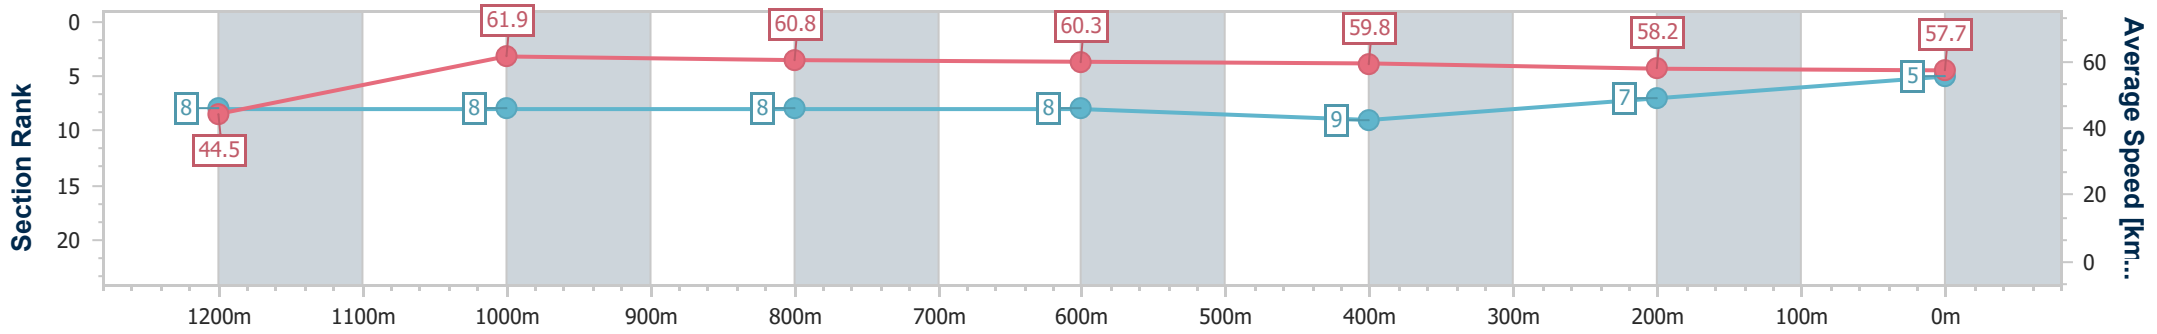

Horse/Jockey Name	Herecum da Drums
Final Rank	5
Fastest Section Time (Section)	0:11.62 (1200m)
Top Speed [km/h] (Section)	62.5 (1200m)
Race State	Finished

Ipswich QLD Professional
Race 9: ITC WISHES YOU A MERRY CHRISTMAS RATINGS
BAND 0 - 58 Handicap - 1350m

24 December 2023 - 16:52

Track Rating: Heavy 10, Weather: Overcast, Rail Position: +6.5m Entire

Section	Overall	1200m	1000m	800m	600m	400m	200m
Section Times	1:24.45 [5] (0:12.12)	1:12.33 [8] (0:11.62)	1:00.71 [8] (0:11.90)	0:48.81 [8] (0:11.92)	0:36.89 [8] (0:12.07)	0:24.82 [9] (0:12.35)	0:12.47 [7] (0:12.47)
Average Speed [km/h]	44.5	61.9	60.8	60.3	59.8	58.2	57.7
Top Speed [km/h]	60.8	62.5	62.4	61.4	60.5	59.2	58.8
Avg. Dist. to Rail [m]	6.1	0.8	1.1	0.3	0.3	1.2	1.4
Avg. Stride Freq. [Hz]	2.3	2.5	2.4	2.4	2.4	2.4	2.4
Avg. Stride Length [m]	5.8	6.9	6.9	6.9	6.8	6.7	6.7

- [ ] Ranking at each section and finish
- -.-.- No data available at this section
- NA No data available