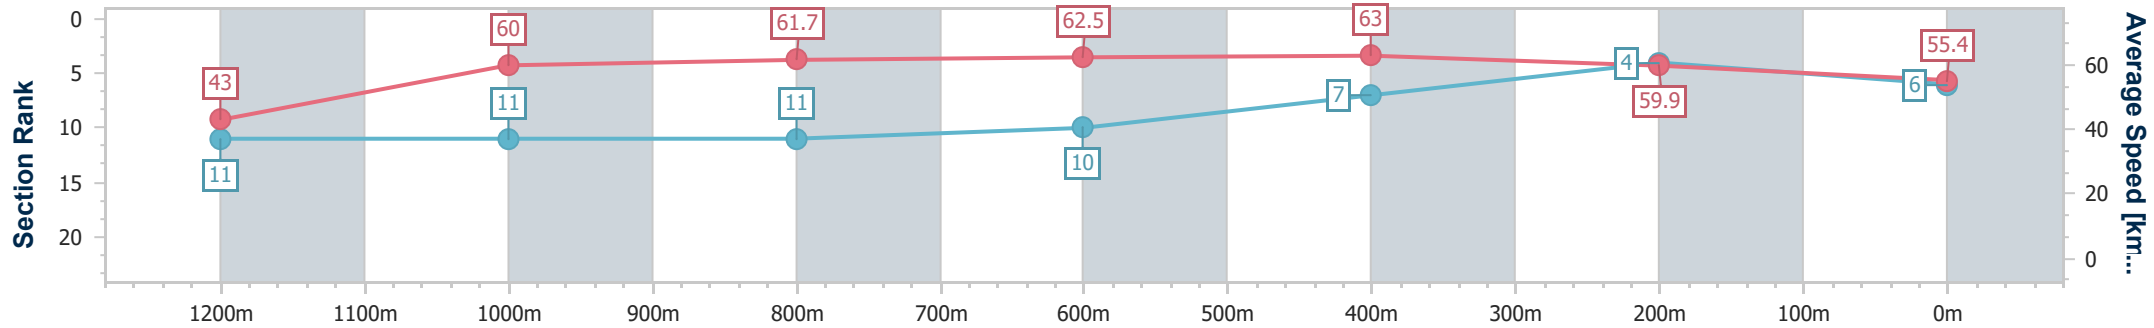

Horse/Jockey Name	Step On Fire
Final Rank	6
Fastest Section Time (Section)	0:11.52 (600m)
Top Speed [km/h] (Section)	64.2 (600m)
Race State	Finished

Ipswich QLD Professional
Race 9: ITC WISHES YOU A MERRY CHRISTMAS RATINGS
BAND 0 - 58 Handicap - 1350m

24 December 2023 - 16:52

Track Rating: Heavy 10, Weather: Overcast, Rail Position: +6.5m
Entire

Section	Overall	1200m	1000m	800m	600m	400m	200m
Section Times	1:24.54 [6] (0:12.51)	1:12.03 [11] (0:12.03)	1:00.00 [11] (0:11.70)	0:48.30 [11] (0:11.62)	0:36.68 [10] (0:11.52)	0:25.16 [7] (0:12.15)	0:13.01 [4] (0:13.01)
Average Speed [km/h]	43.0	60.0	61.7	62.5	63.0	59.9	55.4
Top Speed [km/h]	59.0	61.2	62.3	63.9	64.2	62.0	58.4
Avg. Dist. to Rail [m]	5.0	0.9	1.0	1.4	2.5	3.9	7.0
Avg. Stride Freq. [Hz]	2.3	2.4	2.5	2.5	2.5	2.5	2.4
Avg. Stride Length [m]	5.7	6.9	6.9	7.0	7.0	6.6	6.5

- [ ] Ranking at each section and finish
- -.-.- No data available at this section
- NA No data available