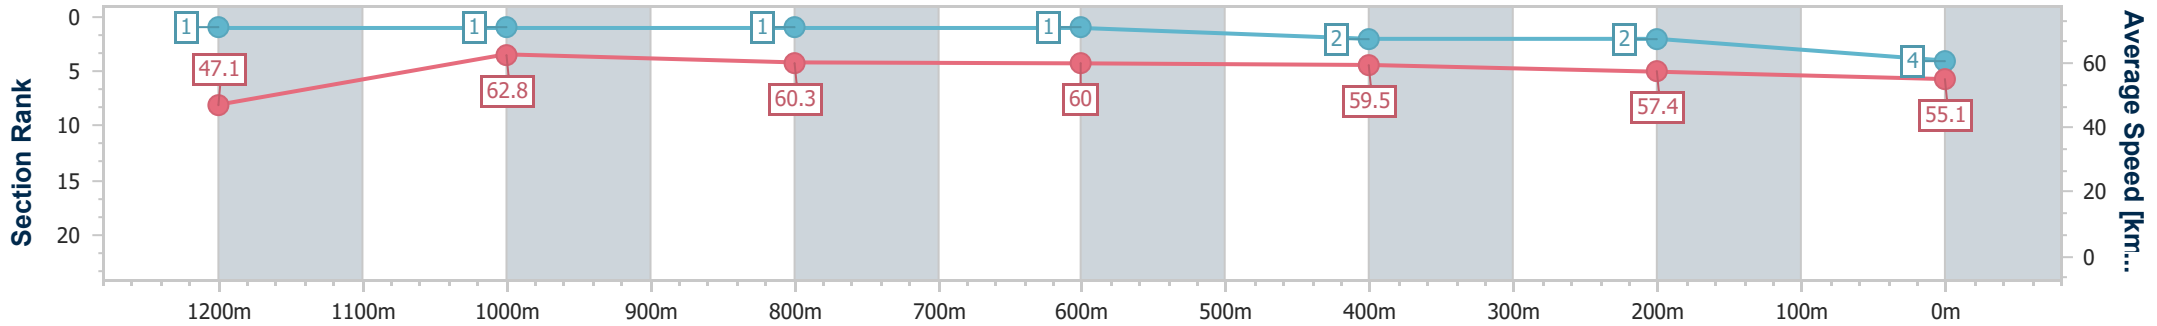

Horse/Jockey Name	Marcada
Final Rank	4
Fastest Section Time (Section)	0:11.43 (1200m)
Top Speed [km/h] (Section)	64.2 (1200m)
Race State	Finished

Ipswich QLD Professional
Race 9: ITC WISHES YOU A MERRY CHRISTMAS RATINGS
BAND 0 - 58 Handicap - 1350m

24 December 2023 - 16:52

Track Rating: Heavy 10, Weather: Overcast, Rail Position: +6.5m
Entire

Section	Overall	1200m	1000m	800m	600m	400m	200m
Section Times	1:24.43 [4] (0:11.47)	1:12.96 [1] (0:11.43)	1:01.53 [1] (0:11.94)	0:49.59 [1] (0:11.95)	0:37.64 [1] (0:12.05)	0:25.59 [2] (0:12.52)	0:13.07 [2] (0:13.07)
Average Speed [km/h]	47.1	62.8	60.3	60.0	59.5	57.4	55.1
Top Speed [km/h]	63.2	64.2	61.5	60.6	60.6	58.5	56.8
Avg. Dist. to Rail [m]	0.4	0.2	0.3	1.0	0.9	0.7	1.4
Avg. Stride Freq. [Hz]	2.5	2.4	2.4	2.4	2.4	2.4	2.3
Avg. Stride Length [m]	5.8	7.2	7.1	7.0	6.9	6.8	6.6

- [ ] Ranking at each section and finish
- -.-.- No data available at this section
- NA No data available