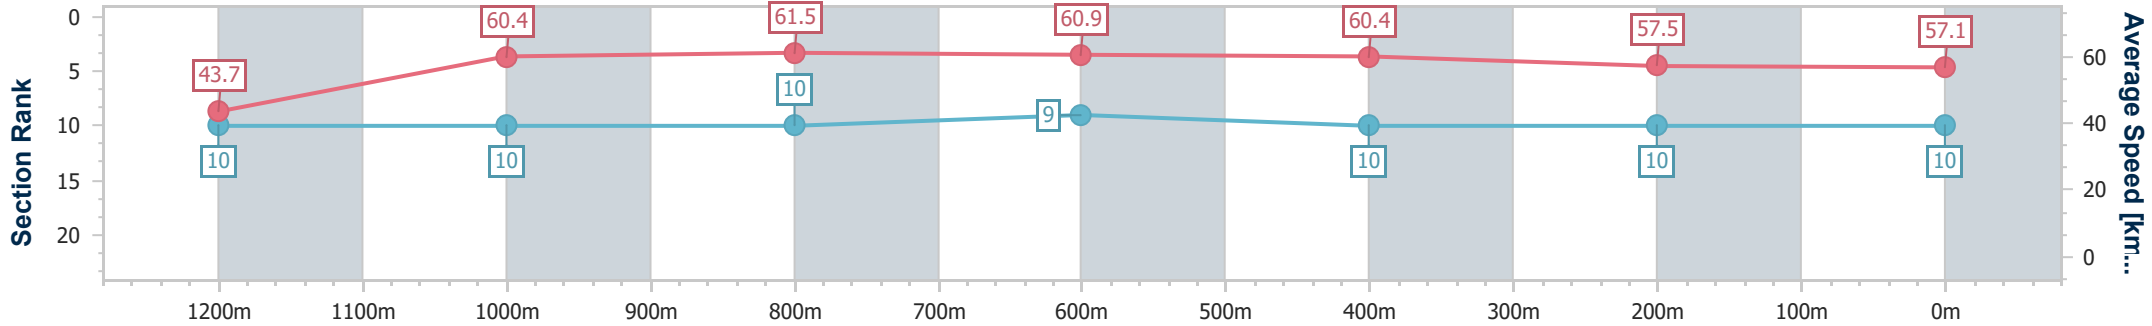

- [] Ranking at each section and finish
- .-.- No data available at this section
- NA No data available

Horse/Jockey Name	Parues
Final Rank	10
Fastest Section Time (Section)	0:11.75 (1000m)
Top Speed [km/h] (Section)	62.4 (600m)
Race State	Finished

Ipswich QLD Professional
 Race 9: ITC WISHES YOU A MERRY CHRISTMAS RATINGS
 BAND 0 - 58 Handicap - 1350m

24 December 2023 - 16:52

Track Rating: Heavy 10, Weather: Overcast, Rail Position: +6.5m
 Entire

Section	Overall	1200m	1000m	800m	600m	400m	200m
Section Times	1:24.90 [10] (0:12.34)	1:12.56 [10] (0:11.92)	1:00.64 [10] (0:11.75)	0:48.89 [10] (0:11.78)	0:37.11 [9] (0:11.97)	0:25.14 [10] (0:12.53)	0:12.61 [10] (0:12.61)
Average Speed [km/h]	43.7	60.4	61.5	60.9	60.4	57.5	57.1
Top Speed [km/h]	58.1	61.8	62.4	62.3	62.4	58.6	58.2
Avg. Dist. to Rail [m]	6.8	1.1	0.5	0.2	0.8	1.1	3.7
Avg. Stride Freq. [Hz]	2.4	2.5	2.5	2.5	2.5	2.4	2.4
Avg. Stride Length [m]	5.5	6.8	6.9	6.8	6.8	6.7	6.7