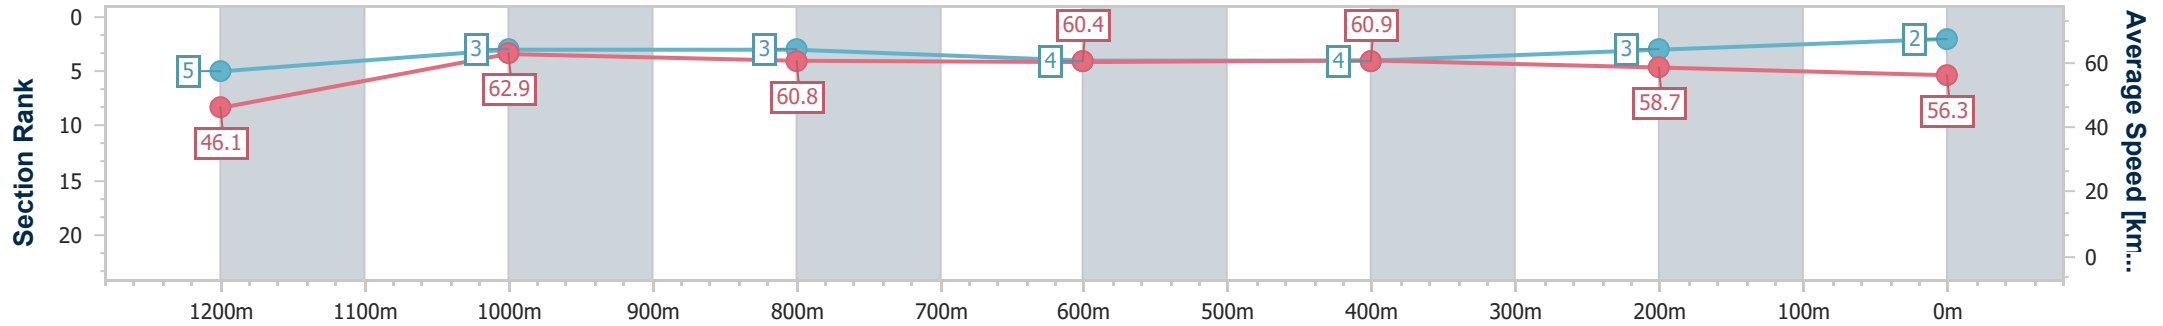

Horse/Jockey Name	Hattusa
Final Rank	2
Fastest Section Time (Section)	0:11.47 (1200m)
Top Speed [km/h] (Section)	64.3 (1200m)
Race State	Finished

Ipswich QLD Professional
Race 9: ITC WISHES YOU A MERRY CHRISTMAS RATINGS
BAND 0 - 58 Handicap - 1350m

24 December 2023 - 16:52

Track Rating: Heavy 10, Weather: Overcast, Rail Position: +6.5m
Entire

Section	Overall	1200m	1000m	800m	600m	400m	200m
Section Times	1:24.24 [2] (0:11.74)	1:12.50 [5] (0:11.47)	1:01.03 [3] (0:11.89)	0:49.14 [3] (0:12.04)	0:37.10 [4] (0:11.94)	0:25.16 [4] (0:12.37)	0:12.79 [3] (0:12.79)
Average Speed [km/h]	46.1	62.9	60.8	60.4	60.9	58.7	56.3
Top Speed [km/h]	62.7	64.3	62.1	61.6	62.1	59.8	58.9
Avg. Dist. to Rail [m]	2.9	1.3	1.5	2.4	2.8	2.7	3.5
Avg. Stride Freq. [Hz]	2.3	2.4	2.3	2.3	2.3	2.3	2.2
Avg. Stride Length [m]	6.1	7.3	7.2	7.2	7.2	7.0	7.0

- [ ] Ranking at each section and finish
- -.-.- No data available at this section
- NA No data available