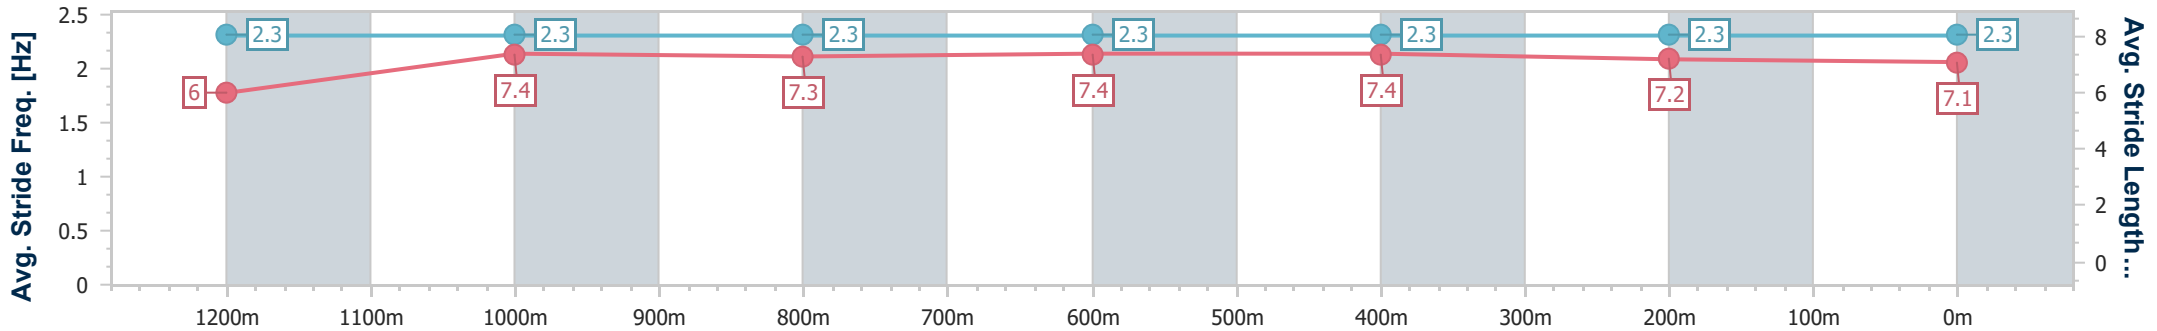

Ipswich QLD Professional
 Race 9: ITC WISHES YOU A MERRY CHRISTMAS RATINGS
 BAND 0 - 58 Handicap - 1350m

24 December 2023 - 16:52

Track Rating: Heavy 10, Weather: Overcast, Rail Position: +6.5m
 Entire

Section	Overall	1200m	1000m	800m	600m	400m	200m
Section Times	1:24.54 [6] (0:12.51)	1:12.03 [11] (0:12.03)	1:00.00 [11] (0:11.70)	0:48.30 [11] (0:11.62)	0:36.68 [10] (0:11.52)	0:25.16 [7] (0:12.15)	0:13.01 [4] (0:13.01)
Average Speed [km/h]	43.0	60.0	61.7	62.5	63.0	59.9	55.4
Top Speed [km/h]	59.0	61.2	62.3	63.9	64.2	62.0	58.4
Avg. Dist. to Rail [m]	5.0	0.9	1.0	1.4	2.5	3.9	7.0
Avg. Stride Freq. [Hz]	2.3	2.4	2.5	2.5	2.5	2.5	2.4
Avg. Stride Length [m]	5.7	6.9	6.9	7.0	7.0	6.6	6.5

- [] Ranking at each section and finish
- .-.- No data available at this section
- NA No data available

Horse/Jockey Name	Martinello
Final Rank	7
Fastest Section Time (Section)	0:11.86 (800m)
Top Speed [km/h] (Section)	62.1 (600m)
Race State	Finished

Ipswich QLD Professional
 Race 9: ITC WISHES YOU A MERRY CHRISTMAS RATINGS
 BAND 0 - 58 Handicap - 1350m

24 December 2023 - 16:52

Track Rating: Heavy 10, Weather: Overcast, Rail Position: +6.5m
 Entire

Section	Overall	1200m	1000m	800m	600m	400m	200m
Section Times	1:24.57 [7] (0:12.15)	1:12.42 [9] (0:11.95)	1:00.47 [9] (0:11.90)	0:48.57 [9] (0:11.86)	0:36.71 [11] (0:11.99)	0:24.72 [11] (0:12.29)	0:12.43 [9] (0:12.43)
Average Speed [km/h]	44.4	60.2	60.5	60.4	59.8	58.3	58.1
Top Speed [km/h]	60.0	60.7	61.0	62.1	62.1	59.5	59.2
Avg. Dist. to Rail [m]	2.1	0.2	0.2	0.7	0.9	0.9	0.5
Avg. Stride Freq. [Hz]	2.3	2.3	2.3	2.3	2.3	2.3	2.3
Avg. Stride Length [m]	6.0	7.4	7.3	7.4	7.4	7.2	7.1