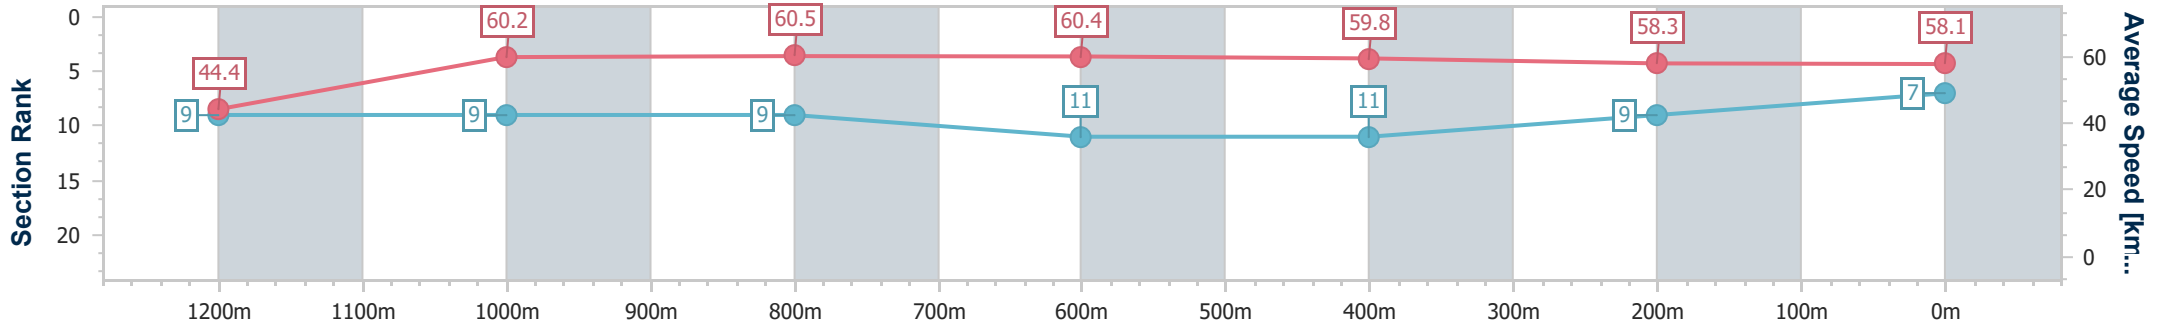

Horse/Jockey Name	Martinello
Final Rank	7
Fastest Section Time (Section)	0:11.86 (800m)
Top Speed [km/h] (Section)	62.1 (600m)
Race State	Finished

Ipswich QLD Professional
Race 9: ITC WISHES YOU A MERRY CHRISTMAS RATINGS
BAND 0 - 58 Handicap - 1350m

24 December 2023 - 16:52

Track Rating: Heavy 10, Weather: Overcast, Rail Position: +6.5m
Entire

Section	Overall	1200m	1000m	800m	600m	400m	200m
Section Times	1:24.57 [7] (0:12.15)	1:12.42 [9] (0:11.95)	1:00.47 [9] (0:11.90)	0:48.57 [9] (0:11.86)	0:36.71 [11] (0:11.99)	0:24.72 [11] (0:12.29)	0:12.43 [9] (0:12.43)
Average Speed [km/h]	44.4	60.2	60.5	60.4	59.8	58.3	58.1
Top Speed [km/h]	60.0	60.7	61.0	62.1	62.1	59.5	59.2
Avg. Dist. to Rail [m]	2.1	0.2	0.2	0.7	0.9	0.9	0.5
Avg. Stride Freq. [Hz]	2.3	2.3	2.3	2.3	2.3	2.3	2.3
Avg. Stride Length [m]	6.0	7.4	7.3	7.4	7.4	7.2	7.1

- [ ] Ranking at each section and finish
- -.-.- No data available at this section
- NA No data available