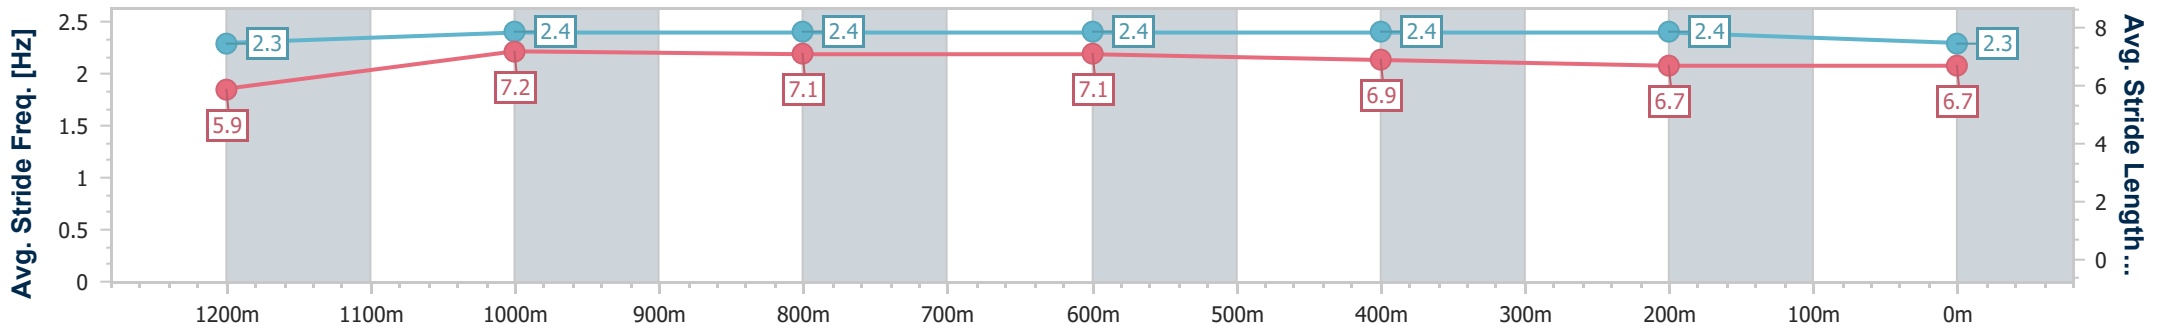

Horse/Jockey Name	The Golden Soul
Final Rank	3
Fastest Section Time (Section)	0:11.57 (1200m)
Top Speed [km/h] (Section)	63.3 (1200m)
Race State	Finished

Ipswich QLD Professional
Race 9: ITC WISHES YOU A MERRY CHRISTMAS RATINGS
BAND 0 - 58 Handicap - 1350m

24 December 2023 - 16:52

Track Rating: Heavy 10, Weather: Overcast, Rail Position: +6.5m Entire

Section	Overall	1200m	1000m	800m	600m	400m	200m
Section Times	1:24.40 [3] (0:11.95)	1:12.45 [7] (0:11.57)	1:00.88 [6] (0:11.90)	0:48.98 [6] (0:11.94)	0:37.04 [5] (0:11.95)	0:25.09 [5] (0:12.43)	0:12.66 [6] (0:12.66)
Average Speed [km/h]	45.0	62.4	60.5	60.1	60.0	57.7	56.9
Top Speed [km/h]	60.6	63.3	62.0	61.1	61.2	58.7	58.0
Avg. Dist. to Rail [m]	5.6	0.3	0.2	0.8	1.0	2.1	5.0
Avg. Stride Freq. [Hz]	2.3	2.4	2.4	2.4	2.4	2.4	2.3
Avg. Stride Length [m]	5.9	7.2	7.1	7.1	6.9	6.7	6.7

- [ ] Ranking at each section and finish
- -.-.- No data available at this section
- NA No data available