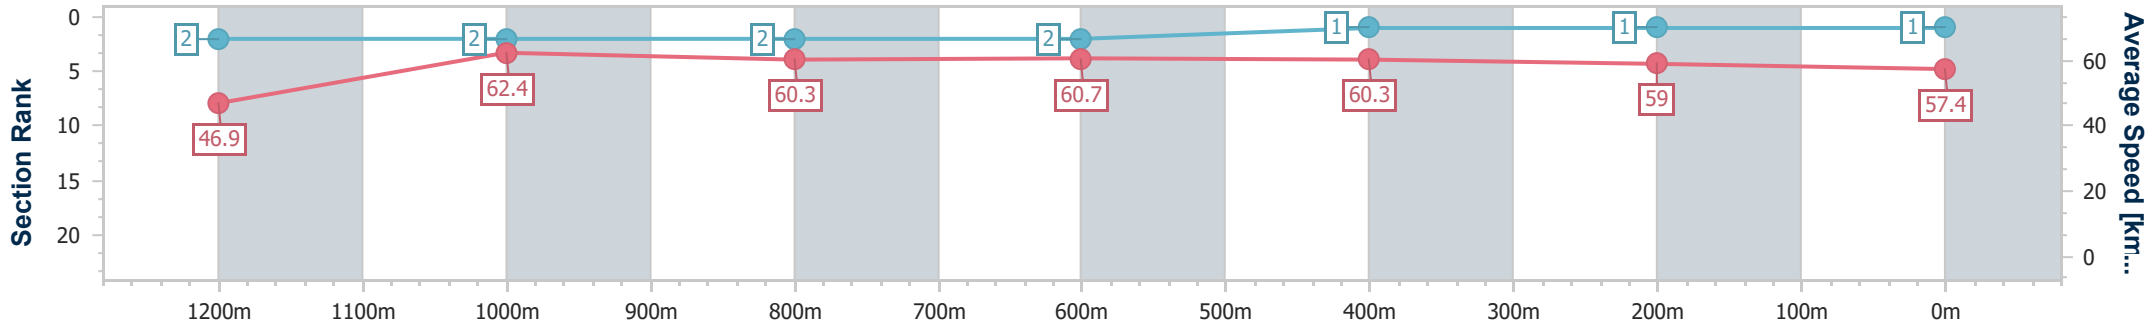

Horse/Jockey Name	Mr Wandji
Final Rank	1
Fastest Section Time (Section)	0:11.51 (Overall)
Top Speed [km/h] (Section)	63.5 (1200m)
Race State	Finished

Ipswich QLD Professional
Race 9: ITC WISHES YOU A MERRY CHRISTMAS RATINGS
BAND 0 - 58 Handicap - 1350m

24 December 2023 - 16:52

Track Rating: Heavy 10, Weather: Overcast, Rail Position: +6.5m Entire

Section	Overall	1200m	1000m	800m	600m	400m	200m
Section Times	1:23.63 [1] (0:11.51)	1:12.12 [2] (0:11.55)	1:00.57 [2] (0:11.94)	0:48.63 [2] (0:11.89)	0:36.74 [2] (0:11.92)	0:24.82 [1] (0:12.27)	0:12.55 [1] (0:12.55)
Average Speed [km/h]	46.9	62.4	60.3	60.7	60.3	59.0	57.4
Top Speed [km/h]	62.8	63.5	61.7	62.2	61.3	59.7	58.9
Avg. Dist. to Rail [m]	2.6	0.8	0.3	0.1	0.3	1.3	2.8
Avg. Stride Freq. [Hz]	2.3	2.3	2.3	2.3	2.4	2.4	2.3
Avg. Stride Length [m]	6.1	7.5	7.3	7.2	7.1	6.9	6.9

- [ ] Ranking at each section and finish
- -.-.- No data available at this section
- NA No data available