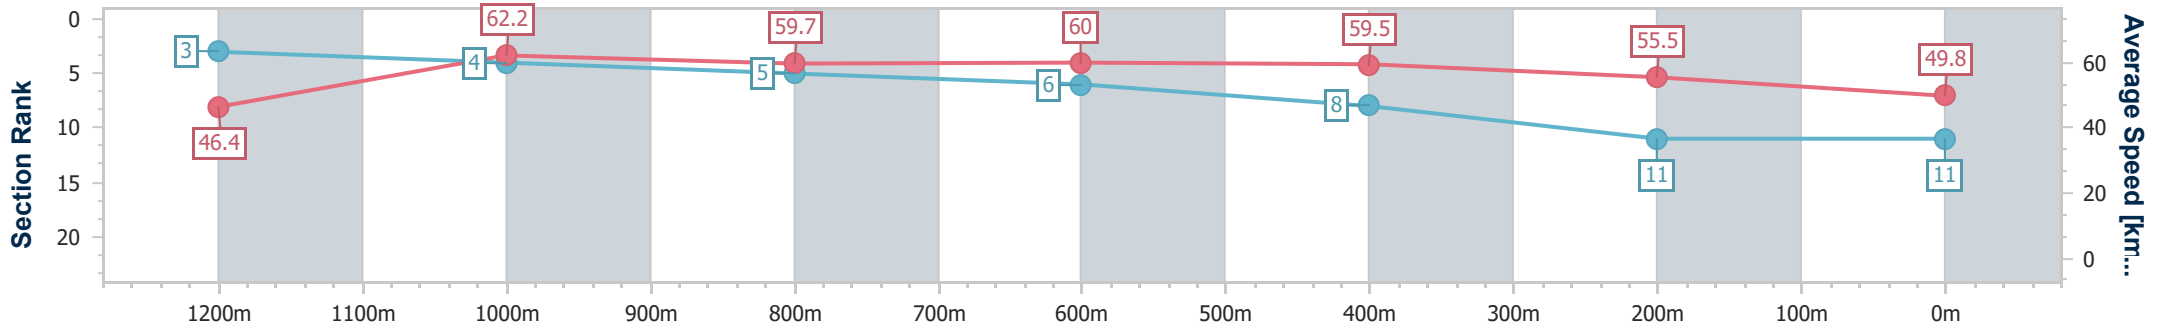

Horse/Jockey Name	Human Touch
Final Rank	11
Fastest Section Time (Section)	0:11.57 (1200m)
Top Speed [km/h] (Section)	63.6 (1200m)
Race State	Finished

Ipswich QLD Professional
Race 9: ITC WISHES YOU A MERRY CHRISTMAS RATINGS
BAND 0 - 58 Handicap - 1350m

24 December 2023 - 16:52

Track Rating: Heavy 10, Weather: Overcast, Rail Position: +6.5m
Entire

Section	Overall	1200m	1000m	800m	600m	400m	200m
Section Times	1:27.05 [11] (0:11.66)	1:15.39 [3] (0:11.57)	1:03.82 [4] (0:12.10)	0:51.72 [5] (0:12.05)	0:39.67 [6] (0:12.14)	0:27.53 [8] (0:13.09)	0:14.44 [11] (0:14.44)
Average Speed [km/h]	46.4	62.2	59.7	60.0	59.5	55.5	49.8
Top Speed [km/h]	61.3	63.6	62.3	60.7	60.8	57.8	55.0
Avg. Dist. to Rail [m]	3.4	1.5	1.3	1.1	1.3	2.8	3.9
Avg. Stride Freq. [Hz]	2.4	2.4	2.3	2.4	2.4	2.3	2.2
Avg. Stride Length [m]	6.0	7.2	7.1	7.0	6.9	6.8	6.4

- [ ] Ranking at each section and finish
- -.-.- No data available at this section
- NA No data available