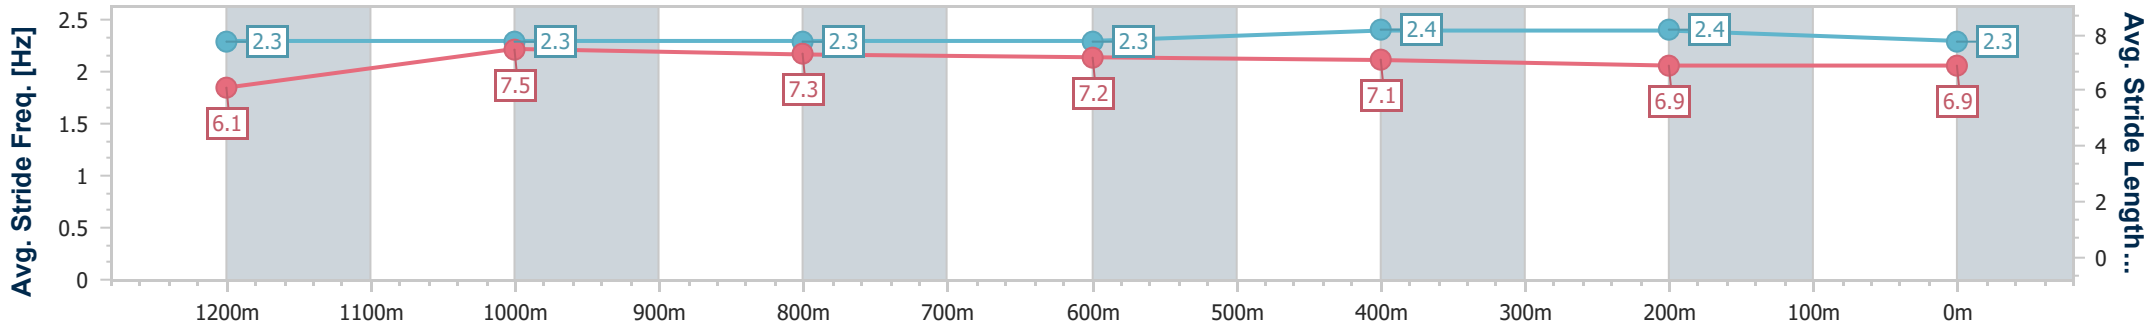

Horse/Jockey Name	Mr Wandji
Final Rank	1
Fastest Section Time (Section)	0:11.51 (Overall)
Top Speed [km/h] (Section)	63.5 (1200m)
Race State	Finished

Ipswich QLD Professional
Race 9: ITC WISHES YOU A MERRY CHRISTMAS RATINGS
BAND 0 - 58 Handicap - 1350m

24 December 2023 - 16:52

Track Rating: Heavy 10, Weather: Overcast, Rail Position: +6.5m Entire

Section	Overall	1200m	1000m	800m	600m	400m	200m
Section Times	1:23.63 [1] (0:11.51)	1:12.12 [2] (0:11.55)	1:00.57 [2] (0:11.94)	0:48.63 [2] (0:11.89)	0:36.74 [2] (0:11.92)	0:24.82 [1] (0:12.27)	0:12.55 [1] (0:12.55)
Average Speed [km/h]	46.9	62.4	60.3	60.7	60.3	59.0	57.4
Top Speed [km/h]	62.8	63.5	61.7	62.2	61.3	59.7	58.9
Avg. Dist. to Rail [m]	2.6	0.8	0.3	0.1	0.3	1.3	2.8
Avg. Stride Freq. [Hz]	2.3	2.3	2.3	2.3	2.4	2.4	2.3
Avg. Stride Length [m]	6.1	7.5	7.3	7.2	7.1	6.9	6.9

- [ ] Ranking at each section and finish
- -.-.- No data available at this section
- NA No data available