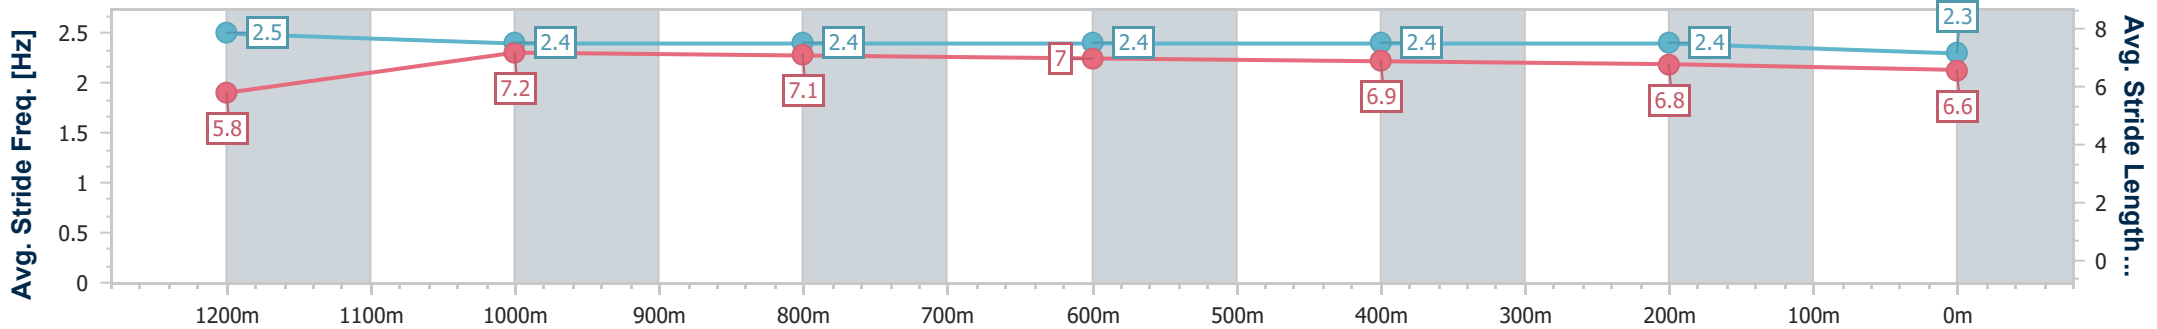

Horse/Jockey Name	Marcada
Final Rank	4
Fastest Section Time (Section)	0:11.43 (1200m)
Top Speed [km/h] (Section)	64.2 (1200m)
Race State	Finished

Ipswich QLD Professional
Race 9: ITC WISHES YOU A MERRY CHRISTMAS RATINGS
BAND 0 - 58 Handicap - 1350m

24 December 2023 - 16:52

Track Rating: Heavy 10, Weather: Overcast, Rail Position: +6.5m
Entire

Section	Overall	1200m	1000m	800m	600m	400m	200m
Section Times	1:24.43 [4] (0:11.47)	1:12.96 [1] (0:11.43)	1:01.53 [1] (0:11.94)	0:49.59 [1] (0:11.95)	0:37.64 [1] (0:12.05)	0:25.59 [2] (0:12.52)	0:13.07 [2] (0:13.07)
Average Speed [km/h]	47.1	62.8	60.3	60.0	59.5	57.4	55.1
Top Speed [km/h]	63.2	64.2	61.5	60.6	60.6	58.5	56.8
Avg. Dist. to Rail [m]	0.4	0.2	0.3	1.0	0.9	0.7	1.4
Avg. Stride Freq. [Hz]	2.5	2.4	2.4	2.4	2.4	2.4	2.3
Avg. Stride Length [m]	5.8	7.2	7.1	7.0	6.9	6.8	6.6

- [ ] Ranking at each section and finish
- -.-.- No data available at this section
- NA No data available