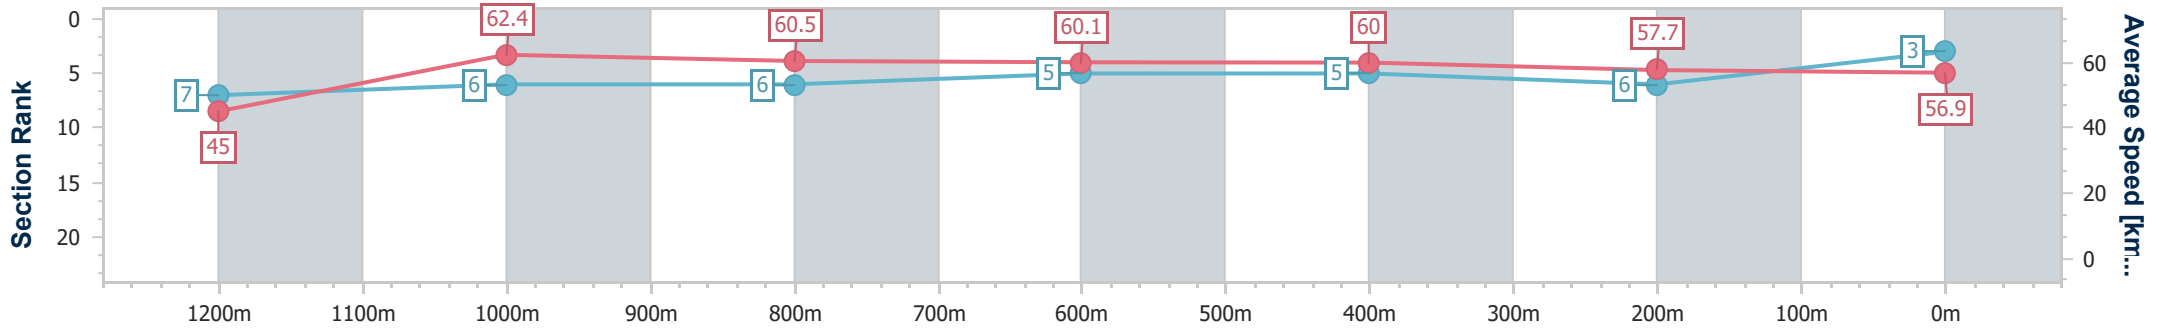

Horse/Jockey Name	The Golden Soul
Final Rank	3
Fastest Section Time (Section)	0:11.57 (1200m)
Top Speed [km/h] (Section)	63.3 (1200m)
Race State	Finished

Ipswich QLD Professional
Race 9: ITC WISHES YOU A MERRY CHRISTMAS RATINGS
BAND 0 - 58 Handicap - 1350m

24 December 2023 - 16:52

Track Rating: Heavy 10, Weather: Overcast, Rail Position: +6.5m Entire

Section	Overall	1200m	1000m	800m	600m	400m	200m
Section Times	1:24.40 [3] (0:11.95)	1:12.45 [7] (0:11.57)	1:00.88 [6] (0:11.90)	0:48.98 [6] (0:11.94)	0:37.04 [5] (0:11.95)	0:25.09 [5] (0:12.43)	0:12.66 [6] (0:12.66)
Average Speed [km/h]	45.0	62.4	60.5	60.1	60.0	57.7	56.9
Top Speed [km/h]	60.6	63.3	62.0	61.1	61.2	58.7	58.0
Avg. Dist. to Rail [m]	5.6	0.3	0.2	0.8	1.0	2.1	5.0
Avg. Stride Freq. [Hz]	2.3	2.4	2.4	2.4	2.4	2.4	2.3
Avg. Stride Length [m]	5.9	7.2	7.1	7.1	6.9	6.7	6.7

- [ ] Ranking at each section and finish
- -.-.- No data available at this section
- NA No data available