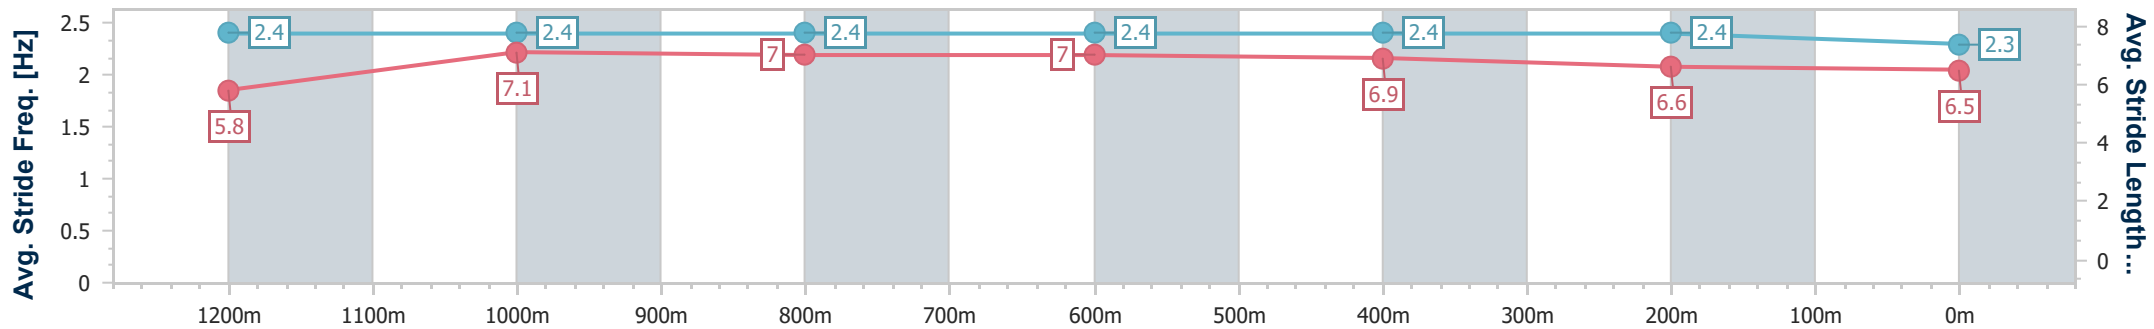

Ipswich QLD Professional
 Race 9: ITC WISHES YOU A MERRY CHRISTMAS RATINGS
 BAND 0 - 58 Handicap - 1350m

24 December 2023 - 16:52

Track Rating: Heavy 10, Weather: Overcast, Rail Position: +6.5m
 Entire

Section	Overall	1200m	1000m	800m	600m	400m	200m
Section Times	1:24.57 [7] (0:12.15)	1:12.42 [9] (0:11.95)	1:00.47 [9] (0:11.90)	0:48.57 [9] (0:11.86)	0:36.71 [11] (0:11.99)	0:24.72 [11] (0:12.29)	0:12.43 [9] (0:12.43)
Average Speed [km/h]	44.4	60.2	60.5	60.4	59.8	58.3	58.1
Top Speed [km/h]	60.0	60.7	61.0	62.1	62.1	59.5	59.2
Avg. Dist. to Rail [m]	2.1	0.2	0.2	0.7	0.9	0.9	0.5
Avg. Stride Freq. [Hz]	2.3	2.3	2.3	2.3	2.3	2.3	2.3
Avg. Stride Length [m]	6.0	7.4	7.3	7.4	7.4	7.2	7.1

- [] Ranking at each section and finish
- .-.- No data available at this section
- NA No data available

Horse/Jockey Name	Steal The Field
Final Rank	8
Fastest Section Time (Section)	0:11.54 (1200m)
Top Speed [km/h] (Section)	63.3 (1200m)
Race State	Finished

Ipswich QLD Professional
 Race 9: ITC WISHES YOU A MERRY CHRISTMAS RATINGS
 BAND 0 - 58 Handicap - 1350m

24 December 2023 - 16:52

Track Rating: Heavy 10, Weather: Overcast, Rail Position: +6.5m
 Entire

Section	Overall	1200m	1000m	800m	600m	400m	200m
Section Times	1:24.71 [8] (0:11.70)	1:13.01 [4] (0:11.54)	1:01.47 [5] (0:11.90)	0:49.57 [4] (0:11.94)	0:37.63 [3] (0:11.99)	0:25.64 [3] (0:12.48)	0:13.16 [5] (0:13.16)
Average Speed [km/h]	46.1	62.4	60.4	60.1	59.9	57.5	54.9
Top Speed [km/h]	62.1	63.3	61.4	60.6	61.5	59.7	57.7
Avg. Dist. to Rail [m]	0.9	0.5	0.5	0.8	0.6	0.9	3.4
Avg. Stride Freq. [Hz]	2.4	2.4	2.4	2.4	2.4	2.4	2.3
Avg. Stride Length [m]	5.8	7.1	7.0	7.0	6.9	6.6	6.5