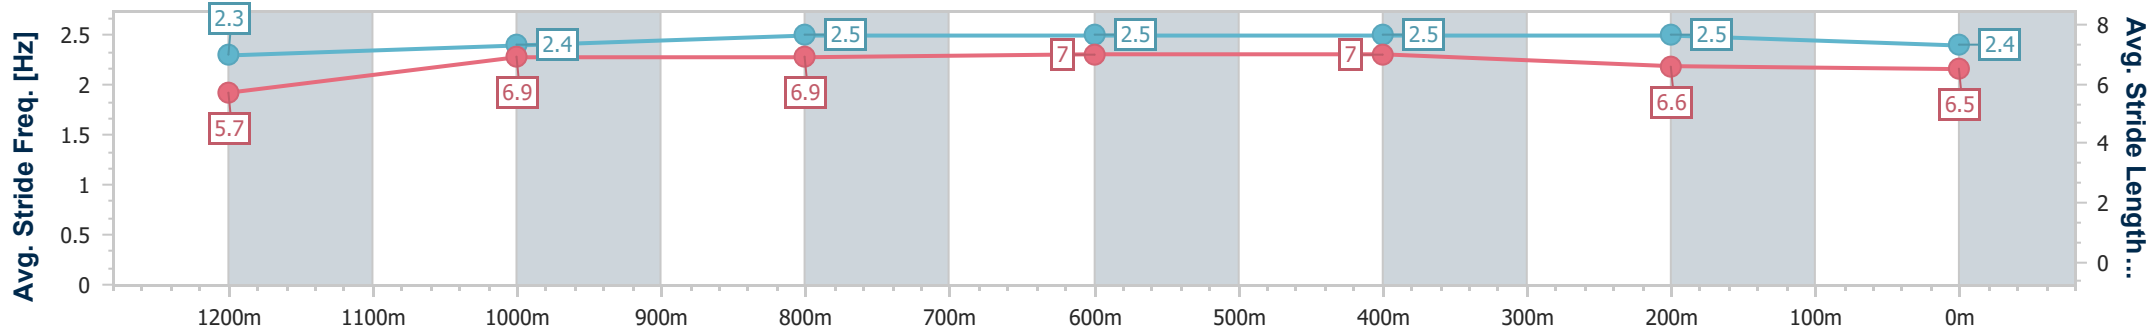

- [] Ranking at each section and finish
- .-.- No data available at this section
- NA No data available

Horse/Jockey Name	Step On Fire
Final Rank	6
Fastest Section Time (Section)	0:11.52 (600m)
Top Speed [km/h] (Section)	64.2 (600m)
Race State	Finished

Ipswich QLD Professional
 Race 9: ITC WISHES YOU A MERRY CHRISTMAS RATINGS
 BAND 0 - 58 Handicap - 1350m

24 December 2023 - 16:52

Track Rating: Heavy 10, Weather: Overcast, Rail Position: +6.5m
 Entire

Section	Overall	1200m	1000m	800m	600m	400m	200m
Section Times	1:24.54 [6] (0:12.51)	1:12.03 [11] (0:12.03)	1:00.00 [11] (0:11.70)	0:48.30 [11] (0:11.62)	0:36.68 [10] (0:11.52)	0:25.16 [7] (0:12.15)	0:13.01 [4] (0:13.01)
Average Speed [km/h]	43.0	60.0	61.7	62.5	63.0	59.9	55.4
Top Speed [km/h]	59.0	61.2	62.3	63.9	64.2	62.0	58.4
Avg. Dist. to Rail [m]	5.0	0.9	1.0	1.4	2.5	3.9	7.0
Avg. Stride Freq. [Hz]	2.3	2.4	2.5	2.5	2.5	2.5	2.4
Avg. Stride Length [m]	5.7	6.9	6.9	7.0	7.0	6.6	6.5