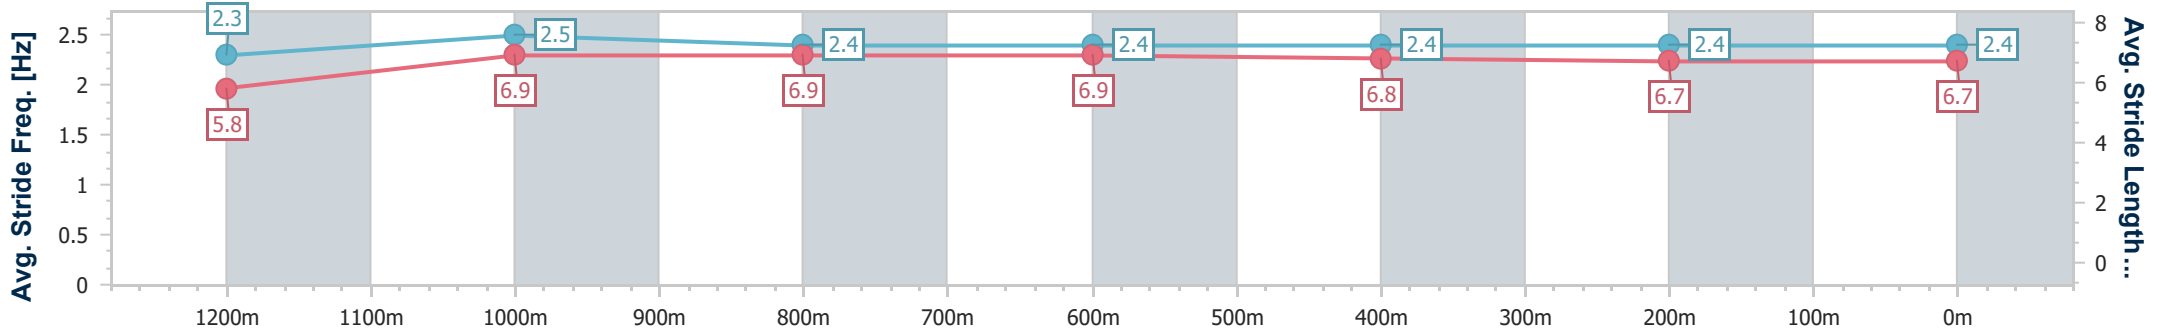

Horse/Jockey Name	Herecum da Drums
Final Rank	5
Fastest Section Time (Section)	0:11.62 (1200m)
Top Speed [km/h] (Section)	62.5 (1200m)
Race State	Finished

Ipswich QLD Professional
Race 9: ITC WISHES YOU A MERRY CHRISTMAS RATINGS
BAND 0 - 58 Handicap - 1350m

24 December 2023 - 16:52

Track Rating: Heavy 10, Weather: Overcast, Rail Position: +6.5m Entire

Section	Overall	1200m	1000m	800m	600m	400m	200m
Section Times	1:24.45 [5] (0:12.12)	1:12.33 [8] (0:11.62)	1:00.71 [8] (0:11.90)	0:48.81 [8] (0:11.92)	0:36.89 [8] (0:12.07)	0:24.82 [9] (0:12.35)	0:12.47 [7] (0:12.47)
Average Speed [km/h]	44.5	61.9	60.8	60.3	59.8	58.2	57.7
Top Speed [km/h]	60.8	62.5	62.4	61.4	60.5	59.2	58.8
Avg. Dist. to Rail [m]	6.1	0.8	1.1	0.3	0.3	1.2	1.4
Avg. Stride Freq. [Hz]	2.3	2.5	2.4	2.4	2.4	2.4	2.4
Avg. Stride Length [m]	5.8	6.9	6.9	6.9	6.8	6.7	6.7

- [ ] Ranking at each section and finish
- -.-.- No data available at this section
- NA No data available