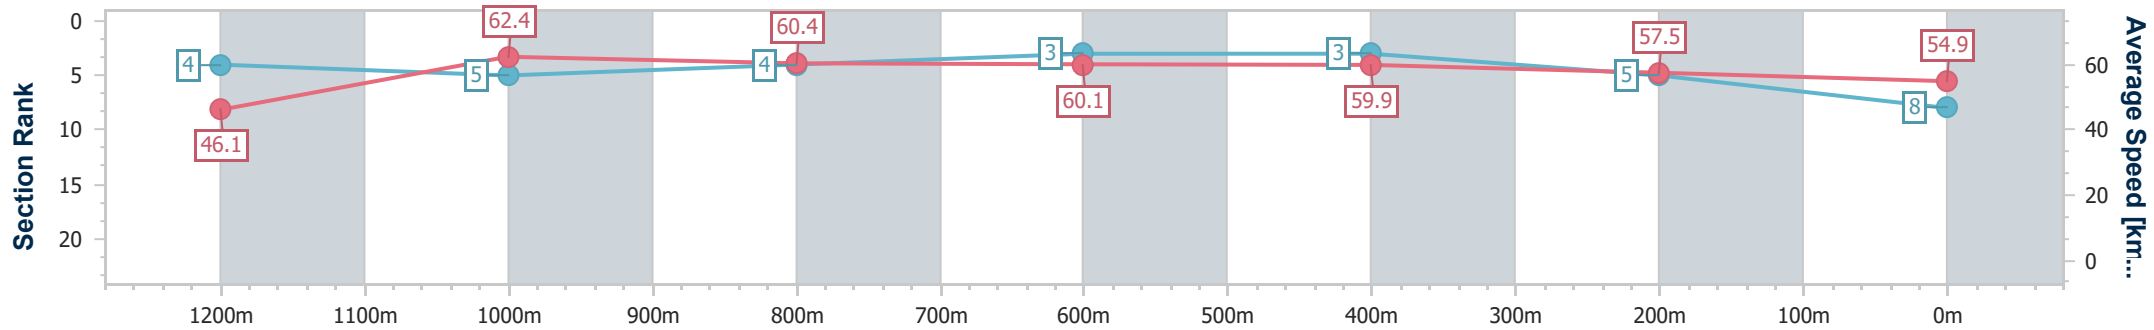

Horse/Jockey Name	Steal The Field
Final Rank	8
Fastest Section Time (Section)	0:11.54 (1200m)
Top Speed [km/h] (Section)	63.3 (1200m)
Race State	Finished

Ipswich QLD Professional
Race 9: ITC WISHES YOU A MERRY CHRISTMAS RATINGS
BAND 0 - 58 Handicap - 1350m

24 December 2023 - 16:52

Track Rating: Heavy 10, Weather: Overcast, Rail Position: +6.5m
Entire

Section	Overall	1200m	1000m	800m	600m	400m	200m
Section Times	1:24.71 [8] (0:11.70)	1:13.01 [4] (0:11.54)	1:01.47 [5] (0:11.90)	0:49.57 [4] (0:11.94)	0:37.63 [3] (0:11.99)	0:25.64 [3] (0:12.48)	0:13.16 [5] (0:13.16)
Average Speed [km/h]	46.1	62.4	60.4	60.1	59.9	57.5	54.9
Top Speed [km/h]	62.1	63.3	61.4	60.6	61.5	59.7	57.7
Avg. Dist. to Rail [m]	0.9	0.5	0.5	0.8	0.6	0.9	3.4
Avg. Stride Freq. [Hz]	2.4	2.4	2.4	2.4	2.4	2.4	2.3
Avg. Stride Length [m]	5.8	7.1	7.0	7.0	6.9	6.6	6.5

- [ ] Ranking at each section and finish
- -.-.- No data available at this section
- NA No data available