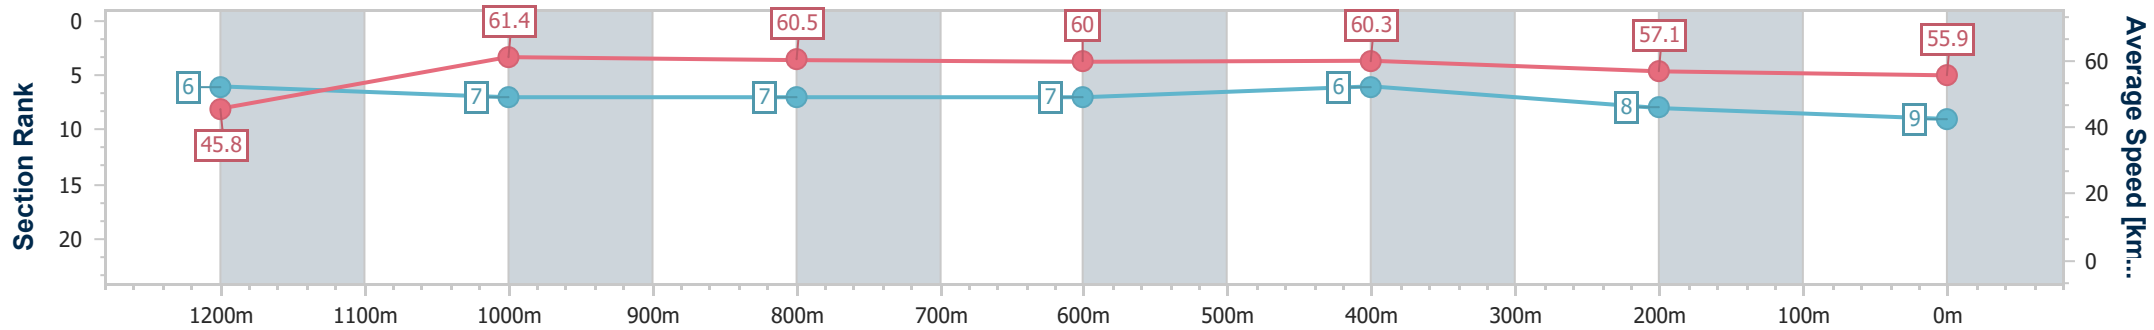

Horse/Jockey Name	Top Babe
Final Rank	9
Fastest Section Time (Section)	0:11.72 (1200m)
Top Speed [km/h] (Section)	62.6 (1200m)
Race State	Finished

Ipswich QLD Professional
Race 9: ITC WISHES YOU A MERRY CHRISTMAS RATINGS
BAND 0 - 58 Handicap - 1350m

24 December 2023 - 16:52

Track Rating: Heavy 10, Weather: Overcast, Rail Position: +6.5m
Entire

Section	Overall	1200m	1000m	800m	600m	400m	200m
Section Times	1:24.89 [9] (0:11.83)	1:13.06 [6] (0:11.72)	1:01.34 [7] (0:11.92)	0:49.42 [7] (0:11.94)	0:37.48 [7] (0:11.96)	0:25.52 [6] (0:12.65)	0:12.87 [8] (0:12.87)
Average Speed [km/h]	45.8	61.4	60.5	60.0	60.3	57.1	55.9
Top Speed [km/h]	59.5	62.6	61.7	61.1	61.2	58.7	56.6
Avg. Dist. to Rail [m]	5.1	0.9	0.3	0.6	0.3	2.2	5.5
Avg. Stride Freq. [Hz]	2.3	2.4	2.4	2.4	2.4	2.3	2.3
Avg. Stride Length [m]	6.0	7.0	7.0	7.0	7.0	6.8	6.7

- [ ] Ranking at each section and finish
- -.-.- No data available at this section
- NA No data available