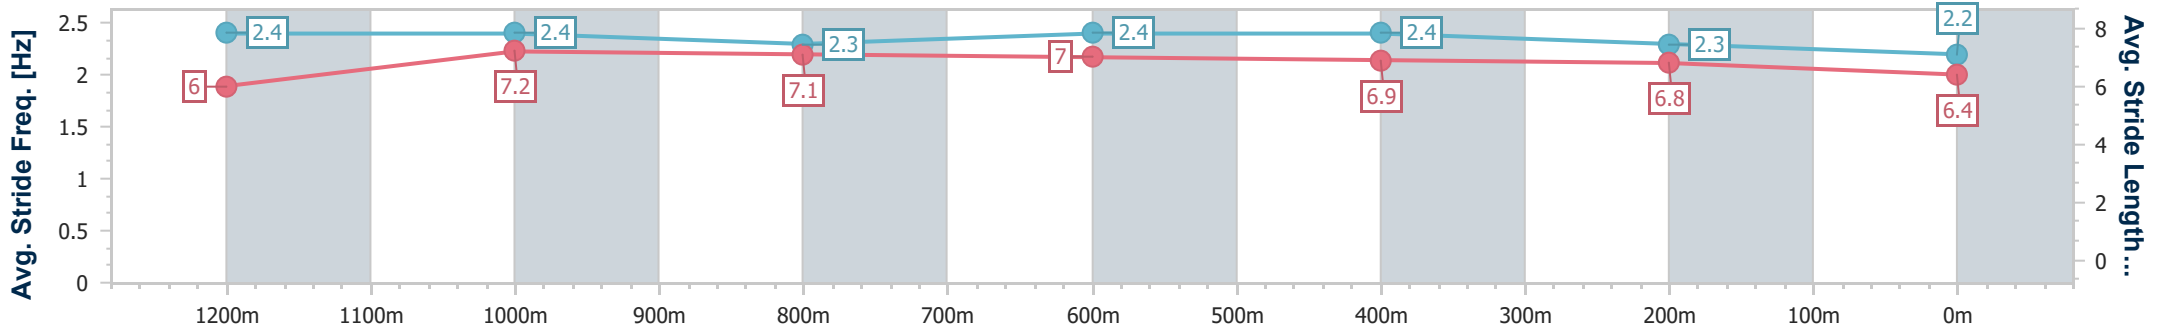

Ipswich QLD Professional
 Race 9: ITC WISHES YOU A MERRY CHRISTMAS RATINGS
 BAND 0 - 58 Handicap - 1350m

24 December 2023 - 16:52

Track Rating: Heavy 10, Weather: Overcast, Rail Position: +6.5m
 Entire

Section	Overall	1200m	1000m	800m	600m	400m	200m
Section Times	1:24.90 [10] (0:12.34)	1:12.56 [10] (0:11.92)	1:00.64 [10] (0:11.75)	0:48.89 [10] (0:11.78)	0:37.11 [9] (0:11.97)	0:25.14 [10] (0:12.53)	0:12.61 [10] (0:12.61)
Average Speed [km/h]	43.7	60.4	61.5	60.9	60.4	57.5	57.1
Top Speed [km/h]	58.1	61.8	62.4	62.3	62.4	58.6	58.2
Avg. Dist. to Rail [m]	6.8	1.1	0.5	0.2	0.8	1.1	3.7
Avg. Stride Freq. [Hz]	2.4	2.5	2.5	2.5	2.5	2.4	2.4
Avg. Stride Length [m]	5.5	6.8	6.9	6.8	6.8	6.7	6.7

- [] Ranking at each section and finish
- .-.- No data available at this section
- NA No data available

Horse/Jockey Name	Human Touch
Final Rank	11
Fastest Section Time (Section)	0:11.57 (1200m)
Top Speed [km/h] (Section)	63.6 (1200m)
Race State	Finished

Ipswich QLD Professional
 Race 9: ITC WISHES YOU A MERRY CHRISTMAS RATINGS
 BAND 0 - 58 Handicap - 1350m

24 December 2023 - 16:52

Track Rating: Heavy 10, Weather: Overcast, Rail Position: +6.5m
 Entire

Section	Overall	1200m	1000m	800m	600m	400m	200m
Section Times	1:27.05 [11] (0:11.66)	1:15.39 [3] (0:11.57)	1:03.82 [4] (0:12.10)	0:51.72 [5] (0:12.05)	0:39.67 [6] (0:12.14)	0:27.53 [8] (0:13.09)	0:14.44 [11] (0:14.44)
Average Speed [km/h]	46.4	62.2	59.7	60.0	59.5	55.5	49.8
Top Speed [km/h]	61.3	63.6	62.3	60.7	60.8	57.8	55.0
Avg. Dist. to Rail [m]	3.4	1.5	1.3	1.1	1.3	2.8	3.9
Avg. Stride Freq. [Hz]	2.4	2.4	2.3	2.4	2.4	2.3	2.2
Avg. Stride Length [m]	6.0	7.2	7.1	7.0	6.9	6.8	6.4