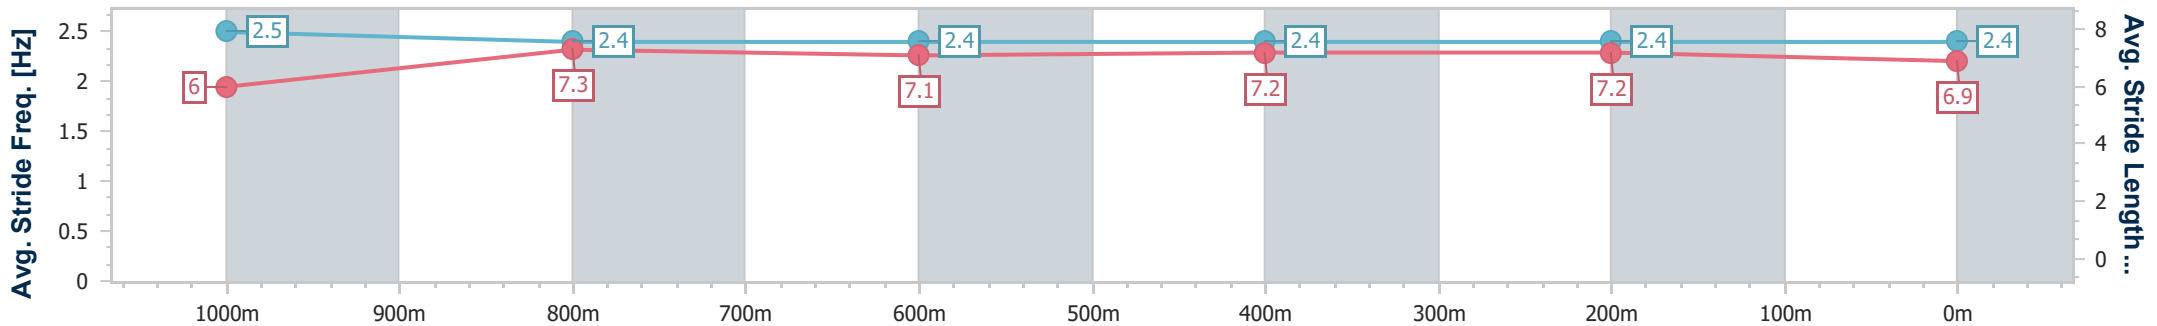

Horse/Jockey Name	Shenzhen Princess
Final Rank	2
Fastest Section Time (Section)	0:11.42 (1000m)
Top Speed [km/h] (Section)	66.0 (Overall)
Race State	Finished

Sunshine Coast QLD Professional
Race 6: WIMMERS PREMIUM SOFT DRINKS QTIS Three-Year-Old Fillies Maiden Handicap - 1200m

31 December 2023 - 17:25

Track Rating: Soft 6, Weather: Fine, Rail Position: +5m

Section	Overall	1000m	800m	600m	400m	200m
Section Times	1:12.28 [2] (0:13.25)	0:59.03 [1] (0:11.42)	0:47.61 [1] (0:11.98)	0:35.63 [1] (0:11.75)	0:23.88 [1] (0:11.59)	0:12.29 [1] (0:12.29)
Average Speed [km/h]	54.5	63.0	61.0	62.2	62.2	58.7
Top Speed [km/h]	66.0	65.0	62.4	63.1	63.5	61.1
Avg. Dist. to Rail [m]	7.0	0.4	2.0	3.1	7.9	9.9
Avg. Stride Freq. [Hz]	2.5	2.4	2.4	2.4	2.4	2.4
Avg. Stride Length [m]	6.0	7.3	7.1	7.2	7.2	6.9

- [ ] Ranking at each section and finish
- -.-.- No data available at this section
- NA No data available