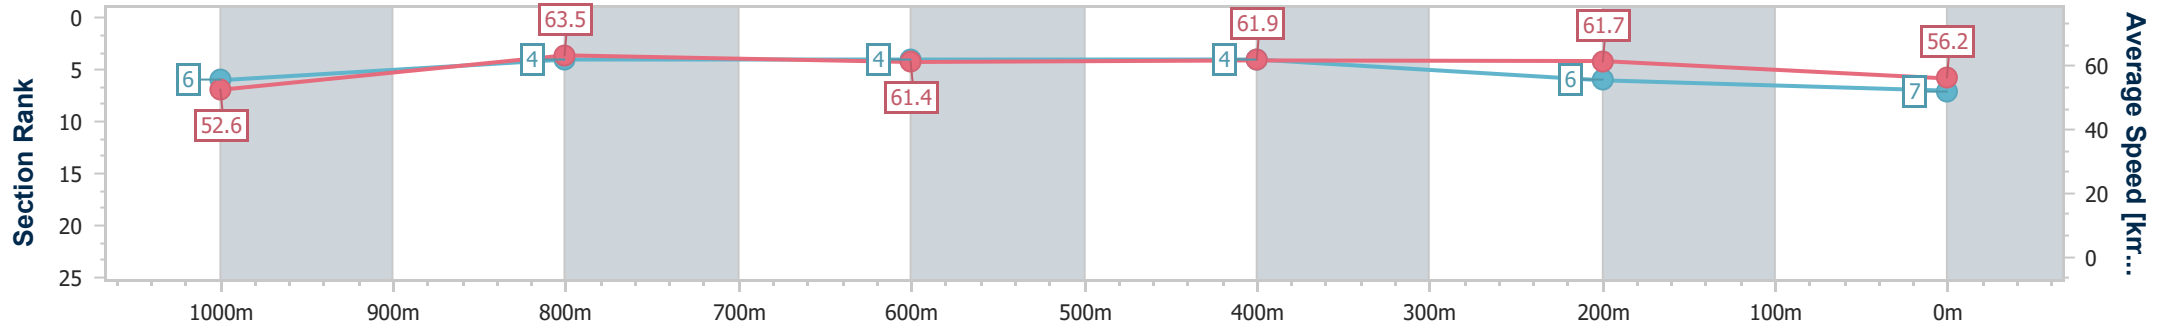

Horse/Jockey Name	Duntroun Lass
Final Rank	7
Fastest Section Time (Section)	0:11.34 (1000m)
Top Speed [km/h] (Section)	65.1 (Overall)
Race State	Finished

Sunshine Coast QLD Professional
Race 6: WIMMERS PREMIUM SOFT DRINKS QTIS Three-Year-Old Fillies Maiden Handicap - 1200m

31 December 2023 - 17:25

Track Rating: Soft 6, Weather: Fine, Rail Position: +5m

Section	Overall	1000m	800m	600m	400m	200m
Section Times	1:13.37 [7] (0:13.70)	0:59.67 [6] (0:11.34)	0:48.33 [4] (0:11.91)	0:36.42 [4] (0:11.92)	0:24.50 [4] (0:11.67)	0:12.83 [6] (0:12.83)
Average Speed [km/h]	52.6	63.5	61.4	61.9	61.7	56.2
Top Speed [km/h]	65.1	65.0	62.3	62.9	62.9	59.5
Avg. Dist. to Rail [m]	4.2	0.4	2.9	4.2	6.1	3.9
Avg. Stride Freq. [Hz]	2.2	2.3	2.3	2.3	2.4	2.3
Avg. Stride Length [m]	6.5	7.5	7.4	7.4	7.1	6.8

- [ ] Ranking at each section and finish
- -.-.- No data available at this section
- NA No data available