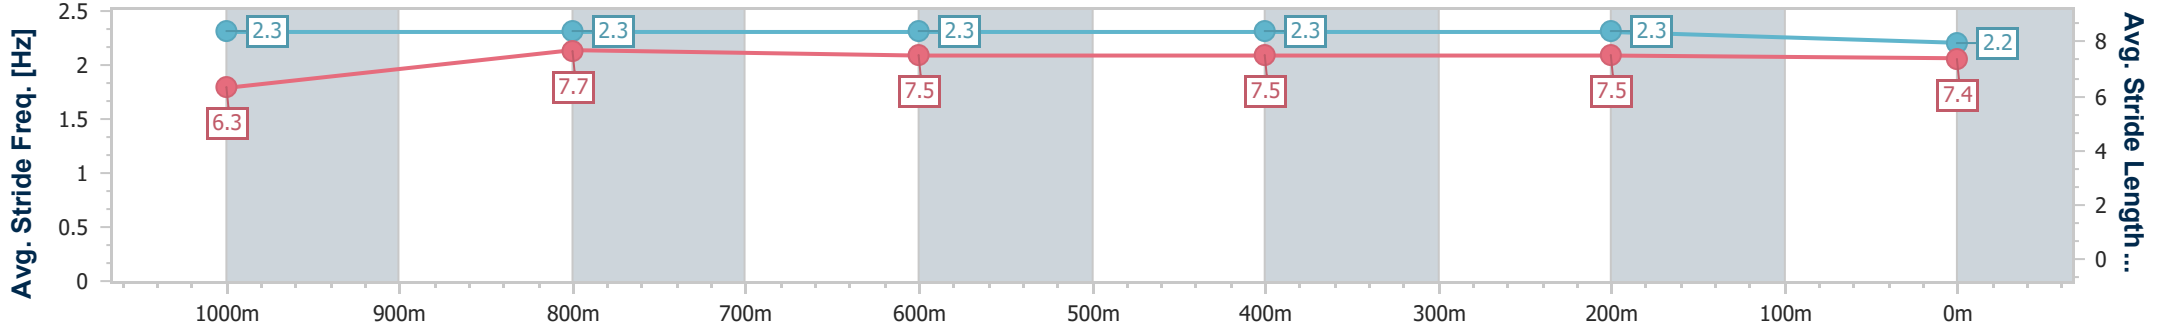

Horse/Jockey Name	Aerial Dancer
Final Rank	3
Fastest Section Time (Section)	0:11.46 (1000m)
Top Speed [km/h] (Section)	65.5 (Overall)
Race State	Finished

Sunshine Coast QLD Professional
Race 6: WIMMERS PREMIUM SOFT DRINKS QTIS Three-Year-Old Fillies Maiden Handicap - 1200m

31 December 2023 - 17:25

Track Rating: Soft 6, Weather: Fine, Rail Position: +5m

Section	Overall	1000m	800m	600m	400m	200m
Section Times	1:12.36 [3] (0:13.36)	0:59.00 [2] (0:11.46)	0:47.54 [2] (0:11.96)	0:35.58 [2] (0:11.73)	0:23.85 [2] (0:11.57)	0:12.28 [2] (0:12.28)
Average Speed [km/h]	54.0	63.2	61.3	62.3	62.1	58.8
Top Speed [km/h]	65.5	65.0	62.8	63.2	62.9	60.7
Avg. Dist. to Rail [m]	5.0	3.4	3.1	2.3	5.8	7.3
Avg. Stride Freq. [Hz]	2.3	2.3	2.3	2.3	2.3	2.2
Avg. Stride Length [m]	6.3	7.7	7.5	7.5	7.5	7.4

- [ ] Ranking at each section and finish
- -.-.- No data available at this section
- NA No data available