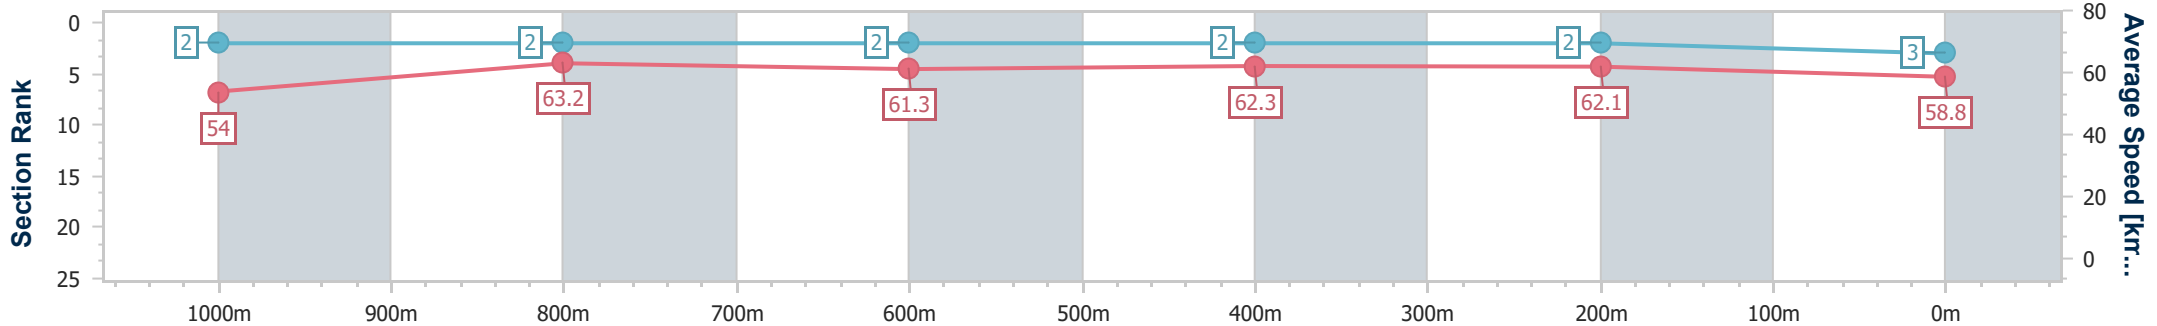

Horse/Jockey Name	Aerial Dancer
Final Rank	3
Fastest Section Time (Section)	0:11.46 (1000m)
Top Speed [km/h] (Section)	65.5 (Overall)
Race State	Finished

Sunshine Coast QLD Professional
Race 6: WIMMERS PREMIUM SOFT DRINKS QTIS Three-Year-Old Fillies Maiden Handicap - 1200m

31 December 2023 - 17:25

Track Rating: Soft 6, Weather: Fine, Rail Position: +5m

Section	Overall	1000m	800m	600m	400m	200m
Section Times	1:12.36 [3] (0:13.36)	0:59.00 [2] (0:11.46)	0:47.54 [2] (0:11.96)	0:35.58 [2] (0:11.73)	0:23.85 [2] (0:11.57)	0:12.28 [2] (0:12.28)
Average Speed [km/h]	54.0	63.2	61.3	62.3	62.1	58.8
Top Speed [km/h]	65.5	65.0	62.8	63.2	62.9	60.7
Avg. Dist. to Rail [m]	5.0	3.4	3.1	2.3	5.8	7.3
Avg. Stride Freq. [Hz]	2.3	2.3	2.3	2.3	2.3	2.2
Avg. Stride Length [m]	6.3	7.7	7.5	7.5	7.5	7.4

- [ ] Ranking at each section and finish
- -.-.- No data available at this section
- NA No data available