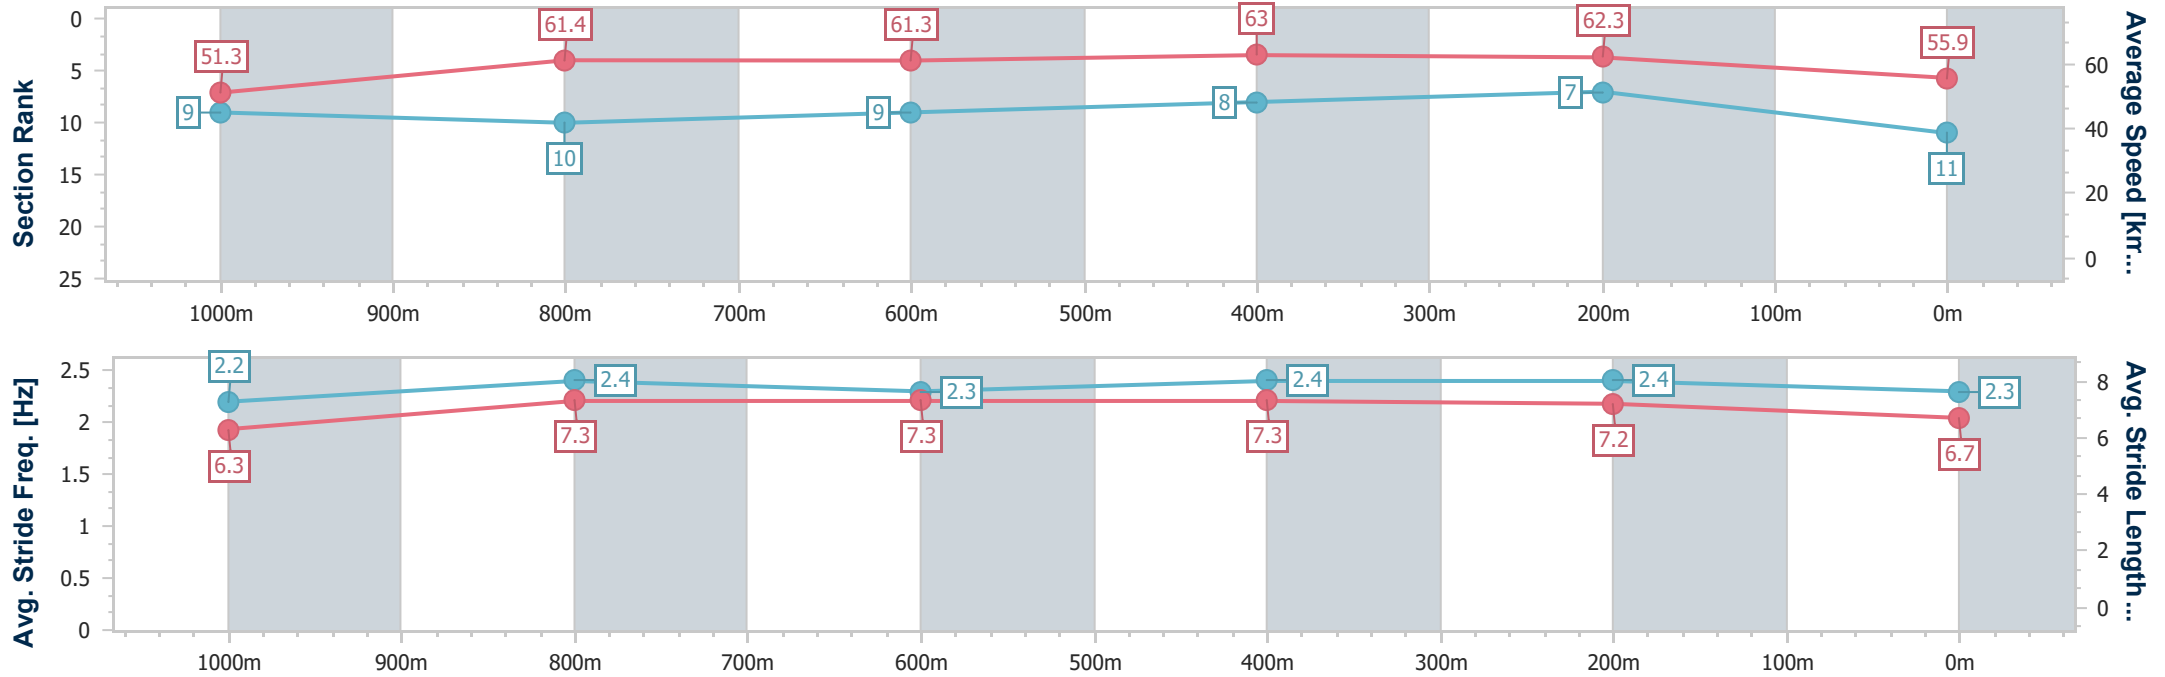

Horse/Jockey Name	Sexy Lexy
Final Rank	11
Fastest Section Time (Section)	0:11.53 (400m)
Top Speed [km/h] (Section)	64.3 (400m)
Race State	Finished

Sunshine Coast QLD Professional
Race 6: WIMMERS PREMIUM SOFT DRINKS QTIS Three-Year-Old Fillies Maiden Handicap - 1200m

31 December 2023 - 17:25

Track Rating: Soft 6, Weather: Fine, Rail Position: +5m

Section	Overall	1000m	800m	600m	400m	200m
Section Times	1:13.65 [11] (0:14.05)	0:59.60 [9] (0:11.75)	0:47.85 [10] (0:11.82)	0:36.03 [9] (0:11.63)	0:24.40 [8] (0:11.53)	0:12.87 [7] (0:12.87)
Average Speed [km/h]	51.3	61.4	61.3	63.0	62.3	55.9
Top Speed [km/h]	62.5	62.5	63.7	64.1	64.3	59.9
Avg. Dist. to Rail [m]	0.4	0.5	1.2	2.5	4.5	2.5
Avg. Stride Freq. [Hz]	2.2	2.4	2.3	2.4	2.4	2.3
Avg. Stride Length [m]	6.3	7.3	7.3	7.3	7.2	6.7

- [ ] Ranking at each section and finish
- -.-.- No data available at this section
- NA No data available