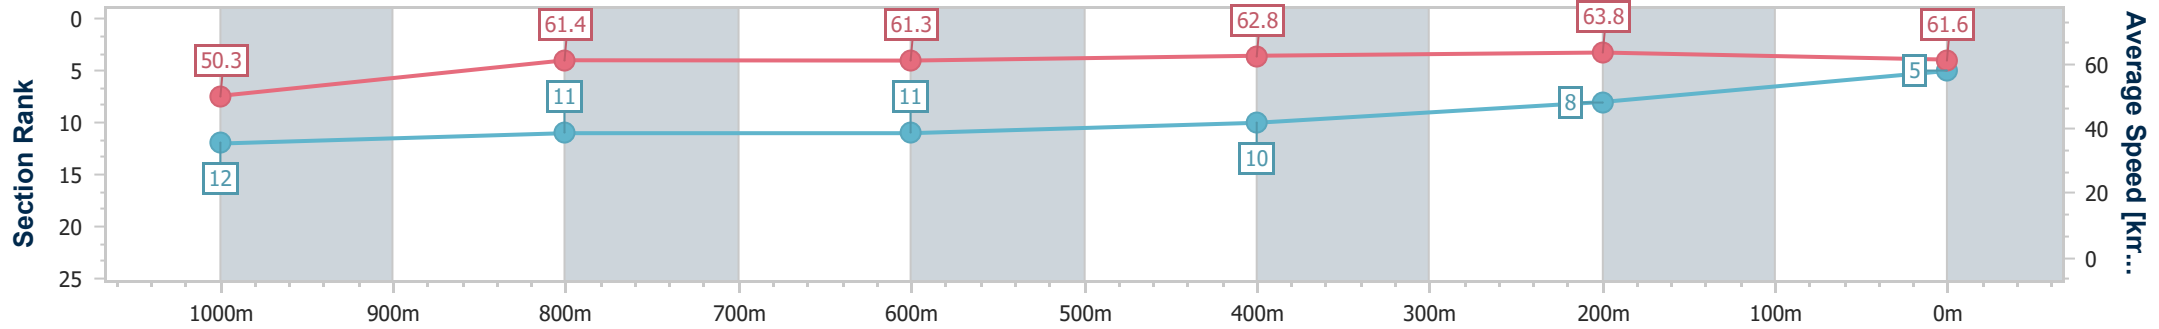

Horse/Jockey Name	Jealous
Final Rank	5
Fastest Section Time (Section)	0:11.30 (400m)
Top Speed [km/h] (Section)	64.6 (400m)
Race State	Finished

Sunshine Coast QLD Professional
Race 6: WIMMERS PREMIUM SOFT DRINKS QTIS Three-Year-Old Fillies Maiden Handicap - 1200m

31 December 2023 - 17:25

Track Rating: Soft 6, Weather: Fine, Rail Position: +5m

Section	Overall	1000m	800m	600m	400m	200m
Section Times	1:12.53 [5] (0:14.31)	0:58.22 [12] (0:11.66)	0:46.56 [11] (0:11.89)	0:34.67 [11] (0:11.69)	0:22.98 [10] (0:11.30)	0:11.68 [8] (0:11.68)
Average Speed [km/h]	50.3	61.4	61.3	62.8	63.8	61.6
Top Speed [km/h]	61.8	62.3	62.2	63.8	64.6	63.3
Avg. Dist. to Rail [m]	1.3	2.4	2.0	3.5	6.7	6.7
Avg. Stride Freq. [Hz]	2.3	2.4	2.4	2.4	2.4	2.3
Avg. Stride Length [m]	6.1	7.2	7.1	7.4	7.5	7.4

- [ ] Ranking at each section and finish
- -.-.- No data available at this section
- NA No data available