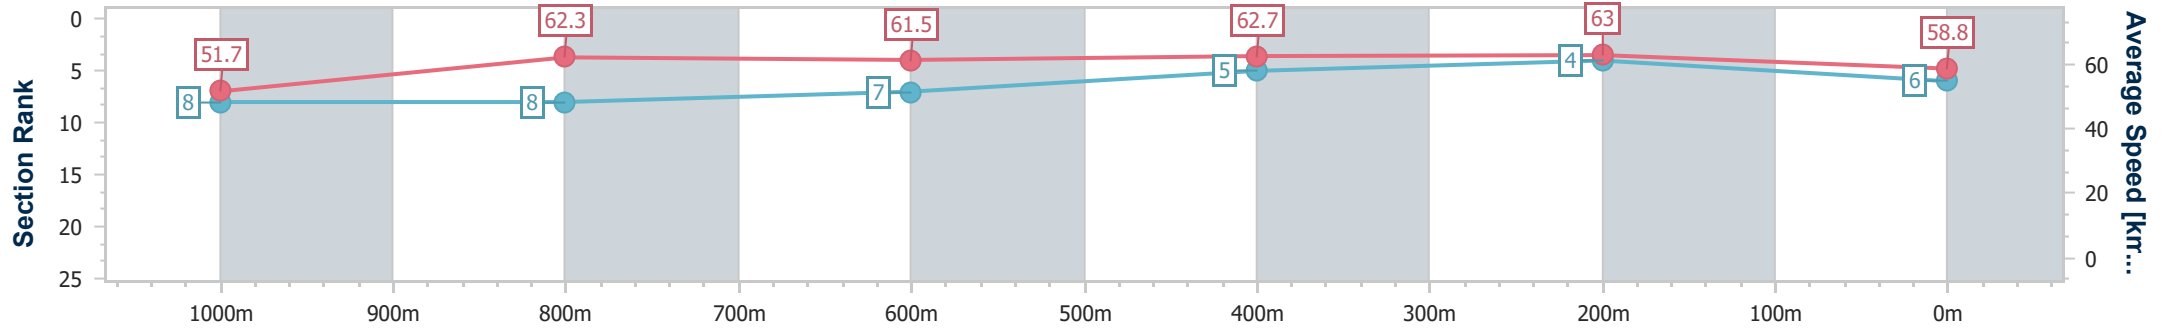

Horse/Jockey Name	Sweet Kisses
Final Rank	6
Fastest Section Time (Section)	0:11.42 (400m)
Top Speed [km/h] (Section)	64.4 (Overall)
Race State	Finished

Sunshine Coast QLD Professional
Race 6: WIMMERS PREMIUM SOFT DRINKS QTIS Three-Year-Old Fillies Maiden Handicap - 1200m

31 December 2023 - 17:25

Track Rating: Soft 6, Weather: Fine, Rail Position: +5m

Section	Overall	1000m	800m	600m	400m	200m
Section Times	1:12.64 [6] (0:13.97)	0:58.67 [8] (0:11.53)	0:47.14 [8] (0:11.81)	0:35.33 [7] (0:11.66)	0:23.67 [5] (0:11.42)	0:12.25 [4] (0:12.25)
Average Speed [km/h]	51.7	62.3	61.5	62.7	63.0	58.8
Top Speed [km/h]	64.4	63.6	63.4	64.2	64.2	61.0
Avg. Dist. to Rail [m]	5.1	0.4	1.3	2.5	4.7	3.6
Avg. Stride Freq. [Hz]	2.3	2.3	2.3	2.4	2.4	2.3
Avg. Stride Length [m]	6.2	7.5	7.4	7.4	7.2	7.0

- [ ] Ranking at each section and finish
- -.-.- No data available at this section
- NA No data available