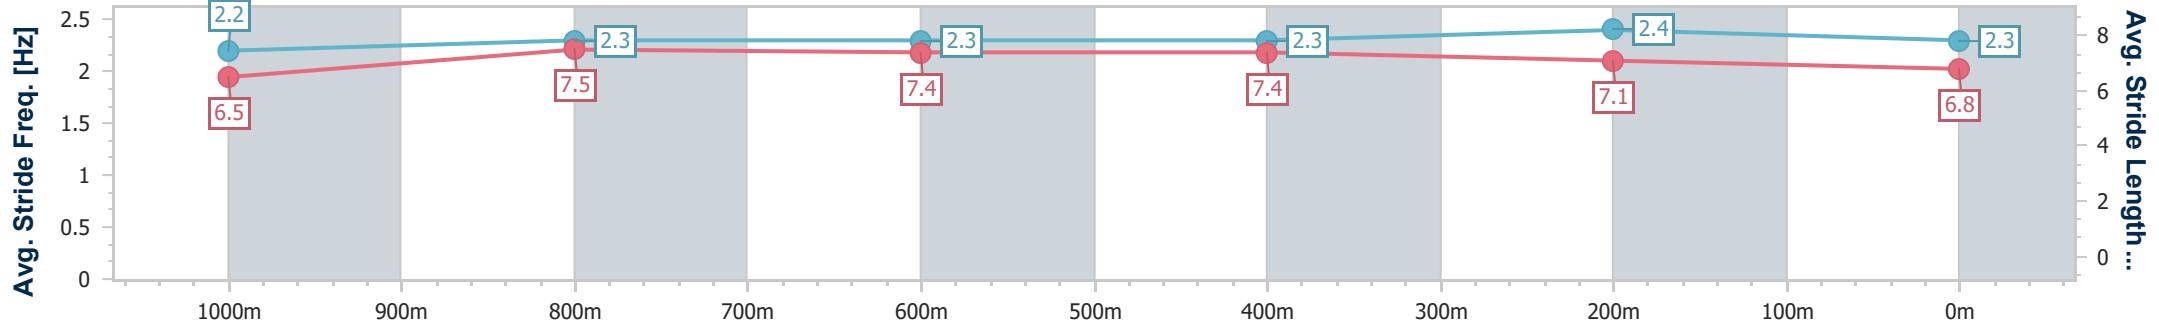

Horse/Jockey Name	Duntroun Lass
Final Rank	7
Fastest Section Time (Section)	0:11.34 (1000m)
Top Speed [km/h] (Section)	65.1 (Overall)
Race State	Finished

Sunshine Coast QLD Professional
Race 6: WIMMERS PREMIUM SOFT DRINKS QTIS Three-Year-Old Fillies Maiden Handicap - 1200m

31 December 2023 - 17:25

Track Rating: Soft 6, Weather: Fine, Rail Position: +5m

Section	Overall	1000m	800m	600m	400m	200m
Section Times	1:13.37 [7] (0:13.70)	0:59.67 [6] (0:11.34)	0:48.33 [4] (0:11.91)	0:36.42 [4] (0:11.92)	0:24.50 [4] (0:11.67)	0:12.83 [6] (0:12.83)
Average Speed [km/h]	52.6	63.5	61.4	61.9	61.7	56.2
Top Speed [km/h]	65.1	65.0	62.3	62.9	62.9	59.5
Avg. Dist. to Rail [m]	4.2	0.4	2.9	4.2	6.1	3.9
Avg. Stride Freq. [Hz]	2.2	2.3	2.3	2.3	2.4	2.3
Avg. Stride Length [m]	6.5	7.5	7.4	7.4	7.1	6.8

- [ ] Ranking at each section and finish
- -.-.- No data available at this section
- NA No data available