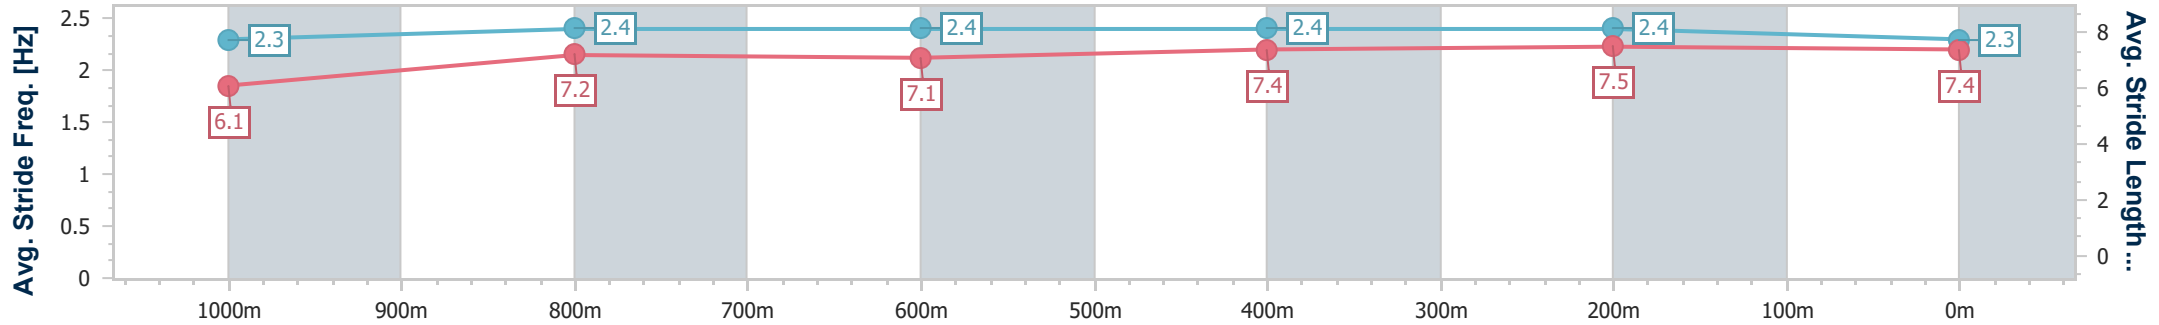

Horse/Jockey Name	Jealous
Final Rank	5
Fastest Section Time (Section)	0:11.30 (400m)
Top Speed [km/h] (Section)	64.6 (400m)
Race State	Finished

Sunshine Coast QLD Professional
Race 6: WIMMERS PREMIUM SOFT DRINKS QTIS Three-Year-Old Fillies Maiden Handicap - 1200m

31 December 2023 - 17:25

Track Rating: Soft 6, Weather: Fine, Rail Position: +5m

Section	Overall	1000m	800m	600m	400m	200m
Section Times	1:12.53 [5] (0:14.31)	0:58.22 [12] (0:11.66)	0:46.56 [11] (0:11.89)	0:34.67 [11] (0:11.69)	0:22.98 [10] (0:11.30)	0:11.68 [8] (0:11.68)
Average Speed [km/h]	50.3	61.4	61.3	62.8	63.8	61.6
Top Speed [km/h]	61.8	62.3	62.2	63.8	64.6	63.3
Avg. Dist. to Rail [m]	1.3	2.4	2.0	3.5	6.7	6.7
Avg. Stride Freq. [Hz]	2.3	2.4	2.4	2.4	2.4	2.3
Avg. Stride Length [m]	6.1	7.2	7.1	7.4	7.5	7.4

- [ ] Ranking at each section and finish
- -.-.- No data available at this section
- NA No data available