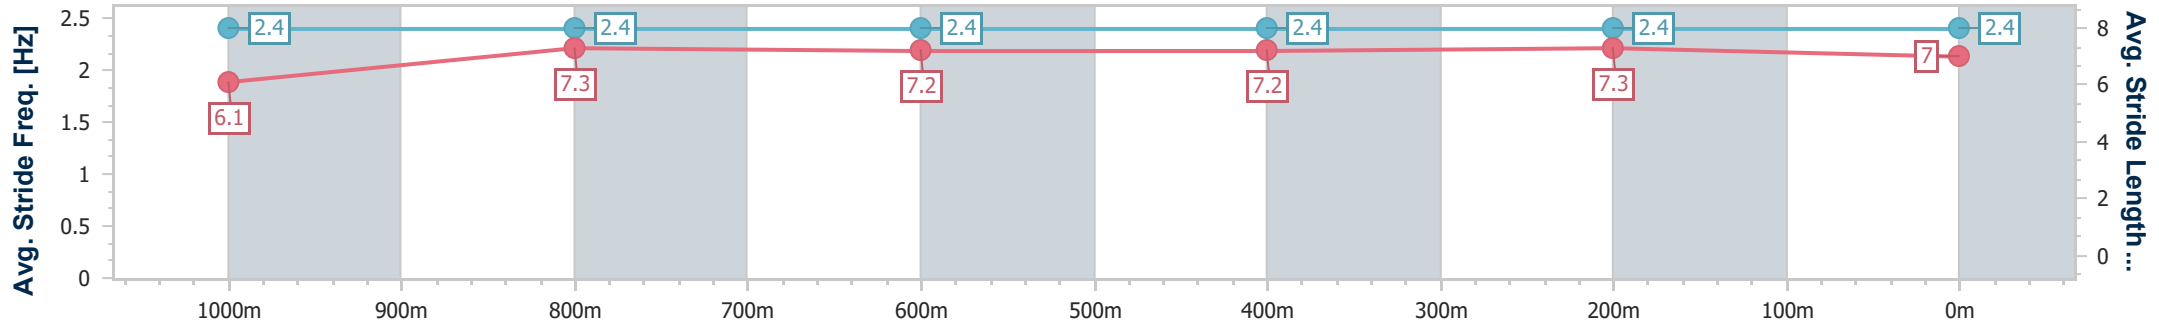

Horse/Jockey Name	Apfel
Final Rank	4
Fastest Section Time (Section)	0:11.35 (400m)
Top Speed [km/h] (Section)	64.5 (1000m)
Race State	Finished

Sunshine Coast QLD Professional
Race 6: WIMMERS PREMIUM SOFT DRINKS QTIS Three-Year-Old Fillies Maiden Handicap - 1200m

31 December 2023 - 17:25

Track Rating: Soft 6, Weather: Fine, Rail Position: +5m

Section	Overall	1000m	800m	600m	400m	200m
Section Times	1:12.49 [4] (0:13.83)	0:58.66 [7] (0:11.52)	0:47.14 [7] (0:11.91)	0:35.23 [6] (0:11.82)	0:23.41 [6] (0:11.35)	0:12.06 [5] (0:12.06)
Average Speed [km/h]	52.2	62.8	61.5	62.0	63.5	59.7
Top Speed [km/h]	63.8	64.5	63.6	62.9	64.4	61.9
Avg. Dist. to Rail [m]	7.5	1.9	2.8	3.3	7.3	6.3
Avg. Stride Freq. [Hz]	2.4	2.4	2.4	2.4	2.4	2.4
Avg. Stride Length [m]	6.1	7.3	7.2	7.2	7.3	7.0

- [ ] Ranking at each section and finish
- -.-.- No data available at this section
- NA No data available