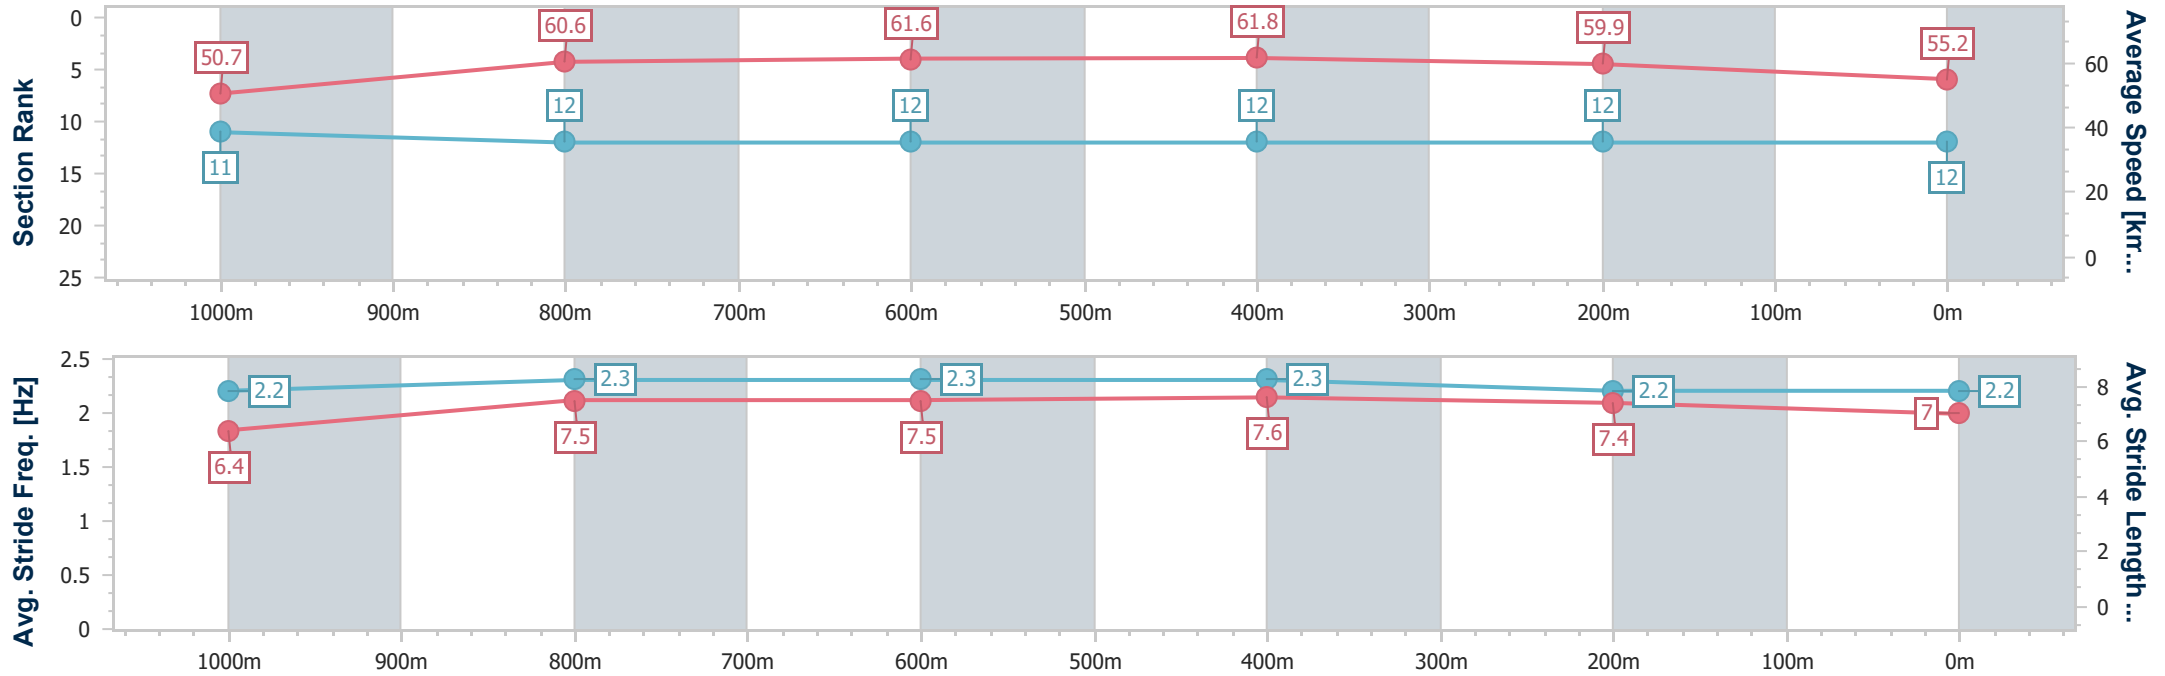

- [] Ranking at each section and finish
- .-.- No data available at this section
- NA No data available

Horse/Jockey Name	Sexy Lexy
Final Rank	11
Fastest Section Time (Section)	0:11.53 (400m)
Top Speed [km/h] (Section)	64.3 (400m)
Race State	Finished

- [] Ranking at each section and finish
- .-.- No data available at this section
- NA No data available

Horse/Jockey Name	Lady Roth
Final Rank	12
Fastest Section Time (Section)	0:11.87 (1000m)
Top Speed [km/h] (Section)	64.1 (Overall)
Race State	Finished

Sunshine Coast QLD Professional
 Race 6: WIMMERS PREMIUM SOFT DRINKS QTIS Three-Year-Old Fillies Maiden Handicap - 1200m

31 December 2023 - 17:25

Track Rating: Soft 6, Weather: Fine, Rail Position: +5m

Section	Overall	1000m	800m	600m	400m	200m
Section Times	1:14.97 [12] (0:14.21)	1:00.76 [11] (0:11.87)	0:48.89 [12] (0:11.89)	0:37.00 [12] (0:11.90)	0:25.10 [12] (0:12.02)	0:13.08 [12] (0:13.08)
Average Speed [km/h]	50.7	60.6	61.6	61.8	59.9	55.2
Top Speed [km/h]	64.1	62.5	63.3	63.3	61.7	57.7
Avg. Dist. to Rail [m]	1.9	0.4	2.5	4.1	5.2	2.8
Avg. Stride Freq. [Hz]	2.2	2.3	2.3	2.3	2.2	2.2
Avg. Stride Length [m]	6.4	7.5	7.5	7.6	7.4	7.0

- [] Ranking at each section and finish
- .-.- No data available at this section
- NA No data available