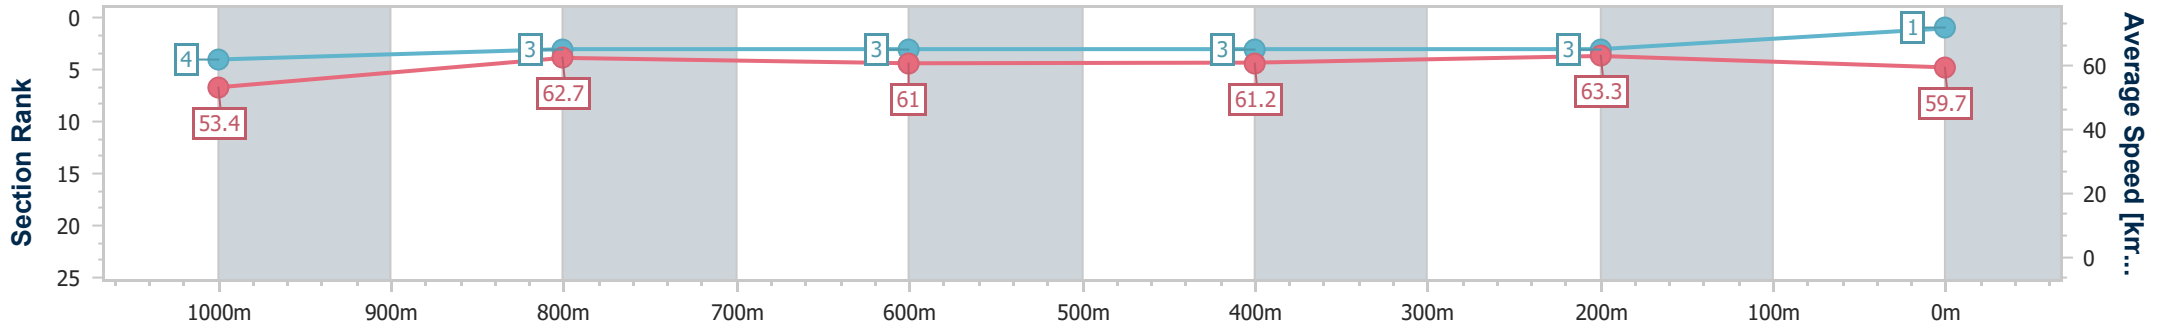

Horse/Jockey Name	Shot Out
Final Rank	1
Fastest Section Time (Section)	0:11.40 (400m)
Top Speed [km/h] (Section)	65.3 (Overall)
Race State	Finished

Sunshine Coast QLD Professional
Race 6: WIMMERS PREMIUM SOFT DRINKS QTIS Three-Year-Old Fillies Maiden Handicap - 1200m

31 December 2023 - 17:25

Track Rating: Soft 6, Weather: Fine, Rail Position: +5m

Section	Overall	1000m	800m	600m	400m	200m
Section Times	1:12.19 [1] (0:13.52)	0:58.67 [4] (0:11.49)	0:47.18 [3] (0:11.82)	0:35.36 [3] (0:11.90)	0:23.46 [3] (0:11.40)	0:12.06 [3] (0:12.06)
Average Speed [km/h]	53.4	62.7	61.0	61.2	63.3	59.7
Top Speed [km/h]	65.3	64.8	62.7	63.1	64.7	62.7
Avg. Dist. to Rail [m]	0.9	0.3	0.7	2.1	4.6	6.2
Avg. Stride Freq. [Hz]	2.4	2.4	2.4	2.4	2.5	2.4
Avg. Stride Length [m]	6.2	7.1	7.0	7.0	7.1	6.9

- [ ] Ranking at each section and finish
- -.-.-.- No data available at this section
- NA No data available