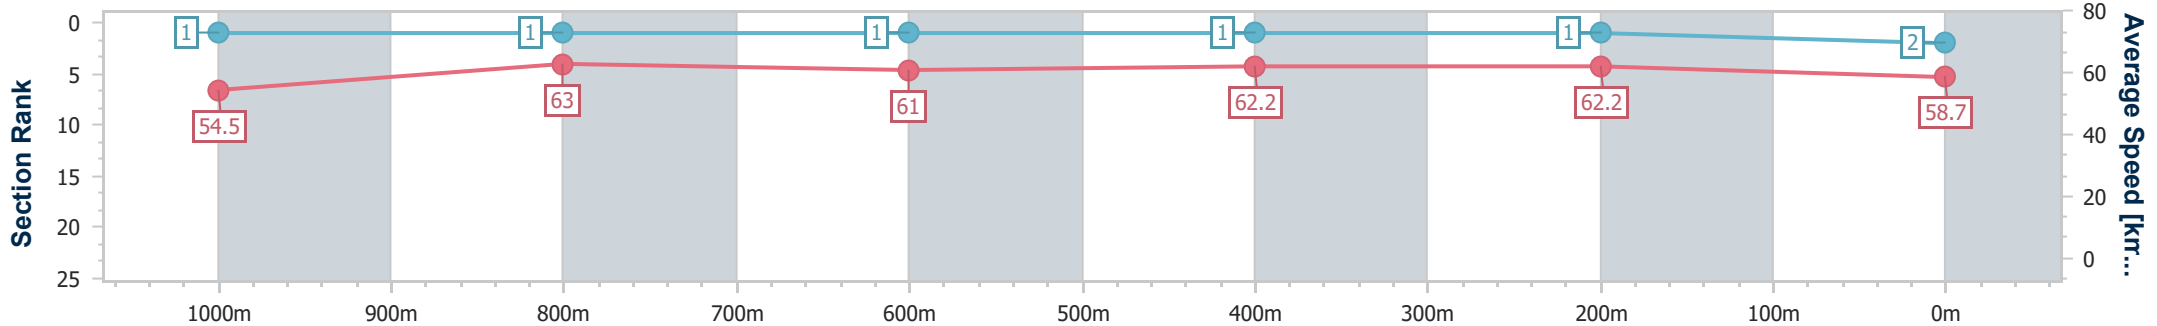

Horse/Jockey Name	Shenzhen Princess
Final Rank	2
Fastest Section Time (Section)	0:11.42 (1000m)
Top Speed [km/h] (Section)	66.0 (Overall)
Race State	Finished

Sunshine Coast QLD Professional
Race 6: WIMMERS PREMIUM SOFT DRINKS QTIS Three-Year-Old Fillies Maiden Handicap - 1200m

31 December 2023 - 17:25

Track Rating: Soft 6, Weather: Fine, Rail Position: +5m

Section	Overall	1000m	800m	600m	400m	200m
Section Times	1:12.28 [2] (0:13.25)	0:59.03 [1] (0:11.42)	0:47.61 [1] (0:11.98)	0:35.63 [1] (0:11.75)	0:23.88 [1] (0:11.59)	0:12.29 [1] (0:12.29)
Average Speed [km/h]	54.5	63.0	61.0	62.2	62.2	58.7
Top Speed [km/h]	66.0	65.0	62.4	63.1	63.5	61.1
Avg. Dist. to Rail [m]	7.0	0.4	2.0	3.1	7.9	9.9
Avg. Stride Freq. [Hz]	2.5	2.4	2.4	2.4	2.4	2.4
Avg. Stride Length [m]	6.0	7.3	7.1	7.2	7.2	6.9

- [ ] Ranking at each section and finish
- -.-.- No data available at this section
- NA No data available