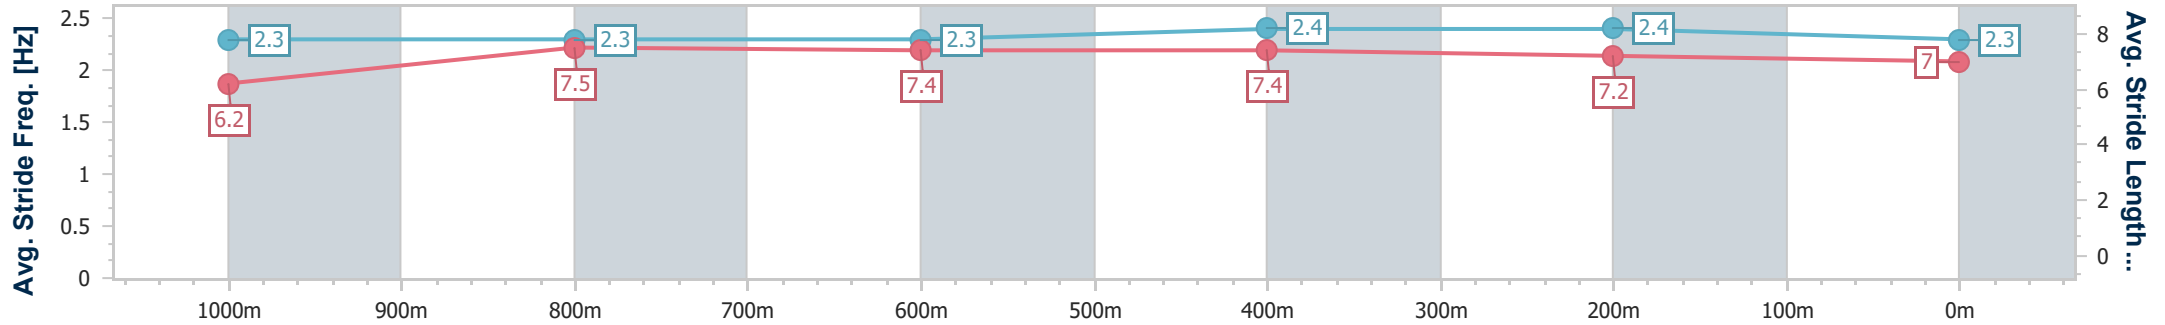

Horse/Jockey Name	Sweet Kisses
Final Rank	6
Fastest Section Time (Section)	0:11.42 (400m)
Top Speed [km/h] (Section)	64.4 (Overall)
Race State	Finished

Sunshine Coast QLD Professional
Race 6: WIMMERS PREMIUM SOFT DRINKS QTIS Three-Year-Old Fillies Maiden Handicap - 1200m

31 December 2023 - 17:25

Track Rating: Soft 6, Weather: Fine, Rail Position: +5m

Section	Overall	1000m	800m	600m	400m	200m
Section Times	1:12.64 [6] (0:13.97)	0:58.67 [8] (0:11.53)	0:47.14 [8] (0:11.81)	0:35.33 [7] (0:11.66)	0:23.67 [5] (0:11.42)	0:12.25 [4] (0:12.25)
Average Speed [km/h]	51.7	62.3	61.5	62.7	63.0	58.8
Top Speed [km/h]	64.4	63.6	63.4	64.2	64.2	61.0
Avg. Dist. to Rail [m]	5.1	0.4	1.3	2.5	4.7	3.6
Avg. Stride Freq. [Hz]	2.3	2.3	2.3	2.4	2.4	2.3
Avg. Stride Length [m]	6.2	7.5	7.4	7.4	7.2	7.0

- [ ] Ranking at each section and finish
- -.-.- No data available at this section
- NA No data available