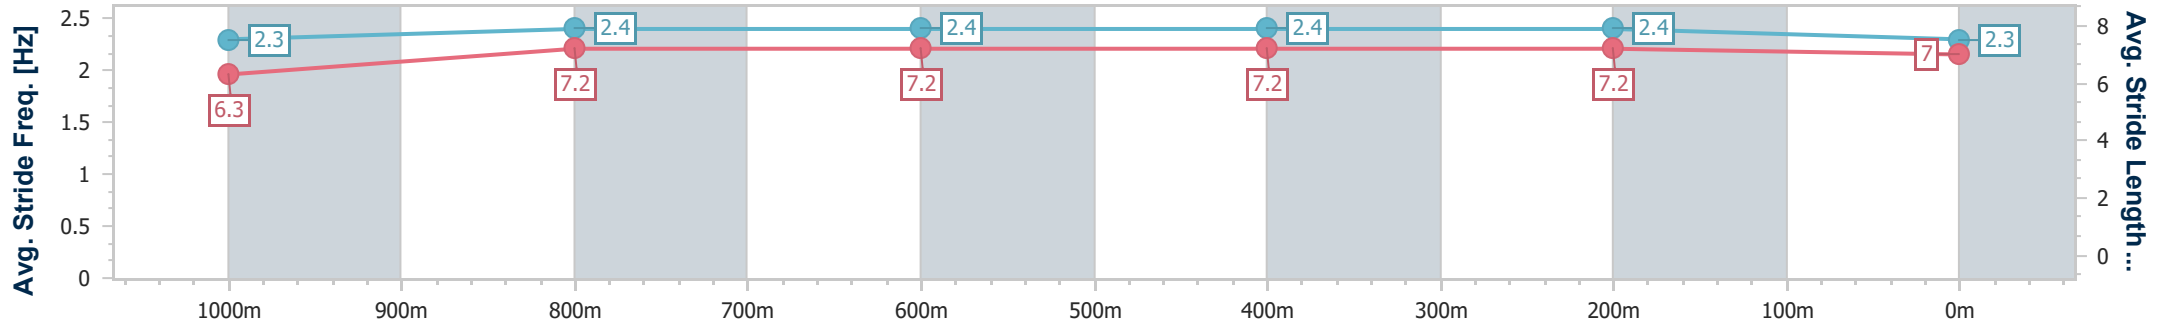

Horse/Jockey Name	Paris Art
Final Rank	9
Fastest Section Time (Section)	0:11.62 (1000m)
Top Speed [km/h] (Section)	65.4 (Overall)
Race State	Finished

Sunshine Coast QLD Professional
Race 6: WIMMERS PREMIUM SOFT DRINKS QTIS Three-Year-Old Fillies Maiden Handicap - 1200m

31 December 2023 - 17:25

Track Rating: Soft 6, Weather: Fine, Rail Position: +5m

Section	Overall	1000m	800m	600m	400m	200m
Section Times	1:13.62 [9] (0:13.64)	0:59.98 [5] (0:11.62)	0:48.36 [6] (0:12.08)	0:36.28 [8] (0:12.18)	0:24.10 [9] (0:11.71)	0:12.39 [10] (0:12.39)
Average Speed [km/h]	52.8	62.5	61.4	61.1	61.5	58.2
Top Speed [km/h]	65.4	65.2	63.6	62.3	63.2	59.9
Avg. Dist. to Rail [m]	3.8	2.6	4.7	6.2	7.7	8.3
Avg. Stride Freq. [Hz]	2.3	2.4	2.4	2.4	2.4	2.3
Avg. Stride Length [m]	6.3	7.2	7.2	7.2	7.2	7.0

- [ ] Ranking at each section and finish
- -.-.- No data available at this section
- NA No data available