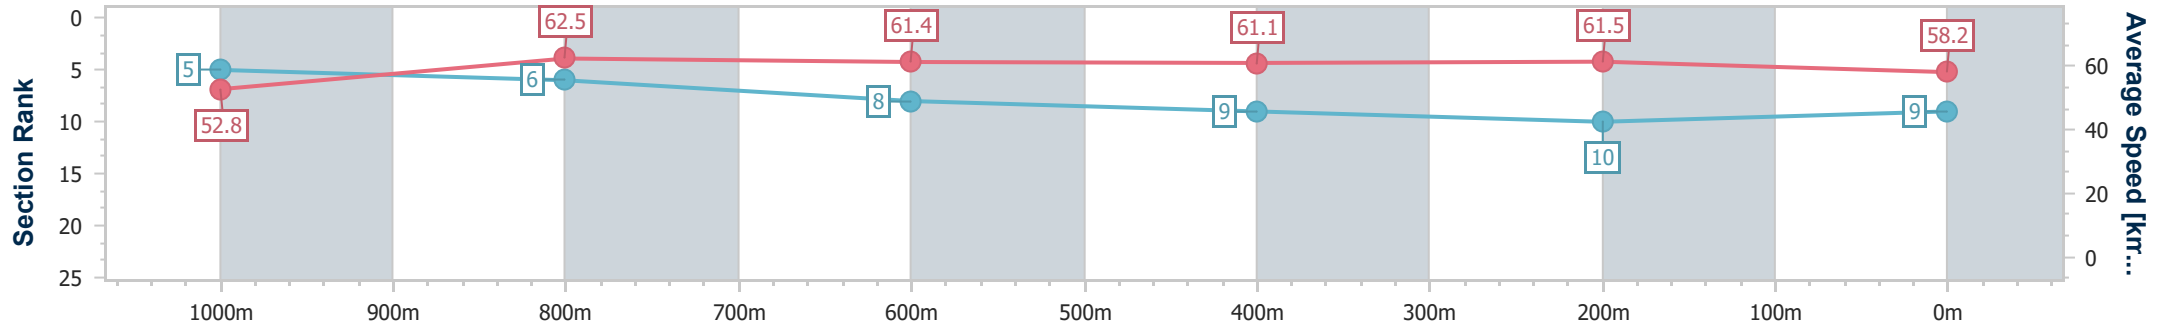

Horse/Jockey Name	Paris Art
Final Rank	9
Fastest Section Time (Section)	0:11.62 (1000m)
Top Speed [km/h] (Section)	65.4 (Overall)
Race State	Finished

Sunshine Coast QLD Professional
Race 6: WIMMERS PREMIUM SOFT DRINKS QTIS Three-Year-Old Fillies Maiden Handicap - 1200m

31 December 2023 - 17:25

Track Rating: Soft 6, Weather: Fine, Rail Position: +5m

Section	Overall	1000m	800m	600m	400m	200m
Section Times	1:13.62 [9] (0:13.64)	0:59.98 [5] (0:11.62)	0:48.36 [6] (0:12.08)	0:36.28 [8] (0:12.18)	0:24.10 [9] (0:11.71)	0:12.39 [10] (0:12.39)
Average Speed [km/h]	52.8	62.5	61.4	61.1	61.5	58.2
Top Speed [km/h]	65.4	65.2	63.6	62.3	63.2	59.9
Avg. Dist. to Rail [m]	3.8	2.6	4.7	6.2	7.7	8.3
Avg. Stride Freq. [Hz]	2.3	2.4	2.4	2.4	2.4	2.3
Avg. Stride Length [m]	6.3	7.2	7.2	7.2	7.2	7.0

- [ ] Ranking at each section and finish
- -.-.- No data available at this section
- NA No data available