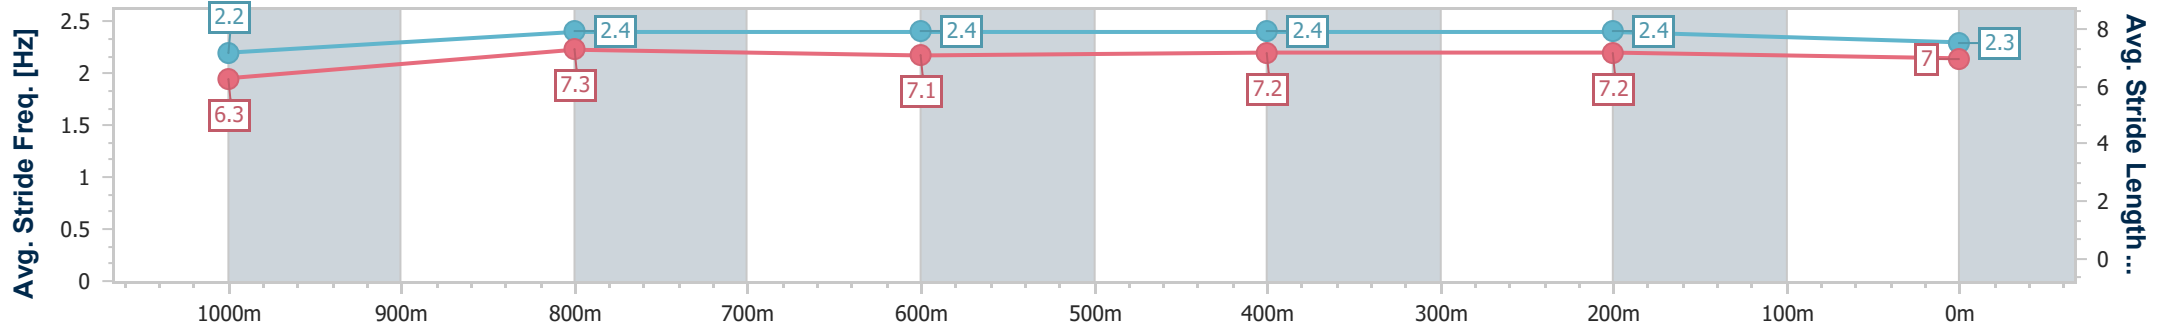

- [] Ranking at each section and finish
- .-.- No data available at this section
- NA No data available

Horse/Jockey Name	Gypsy White Socks
Final Rank	10
Fastest Section Time (Section)	0:11.60 (1000m)
Top Speed [km/h] (Section)	66.6 (Overall)
Race State	Finished

- [] Ranking at each section and finish
- .-.- No data available at this section
- NA No data available

Horse/Jockey Name	Sexy Lexy
Final Rank	11
Fastest Section Time (Section)	0:11.53 (400m)
Top Speed [km/h] (Section)	64.3 (400m)
Race State	Finished