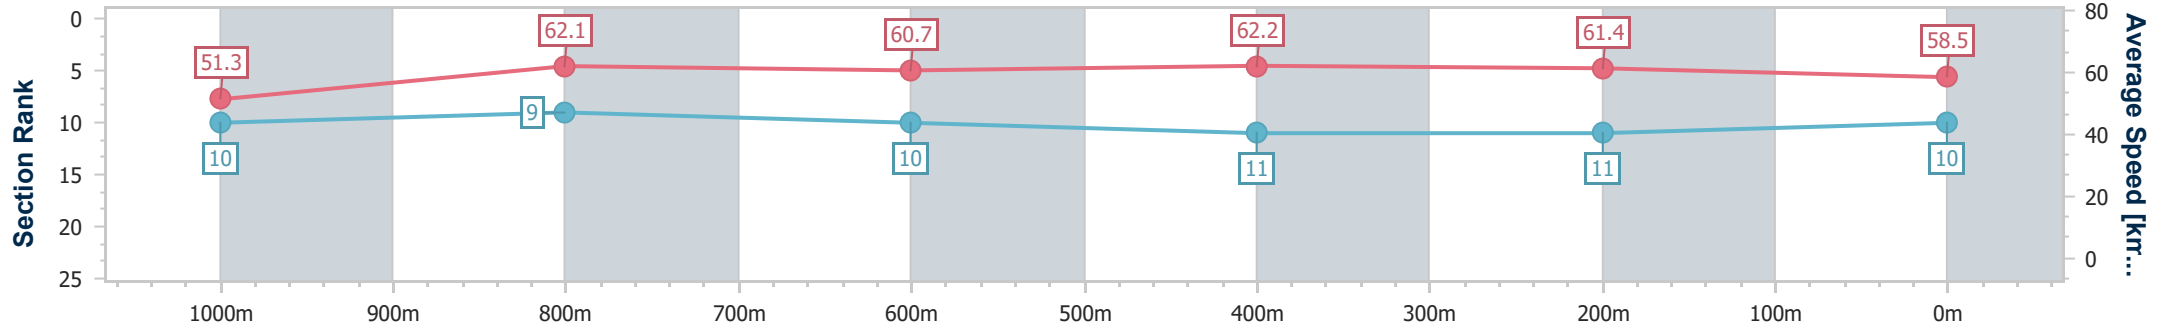

Horse/Jockey Name	Gypsy White Socks
Final Rank	10
Fastest Section Time (Section)	0:11.60 (1000m)
Top Speed [km/h] (Section)	66.6 (Overall)
Race State	Finished

Sunshine Coast QLD Professional
Race 6: WIMMERS PREMIUM SOFT DRINKS QTIS Three-Year-Old Fillies Maiden Handicap - 1200m

31 December 2023 - 17:25

Track Rating: Soft 6, Weather: Fine, Rail Position: +5m

Section	Overall	1000m	800m	600m	400m	200m
Section Times	1:13.64 [10] (0:14.07)	0:59.57 [10] (0:11.60)	0:47.97 [9] (0:12.06)	0:35.91 [10] (0:11.89)	0:24.02 [11] (0:11.68)	0:12.34 [11] (0:12.34)
Average Speed [km/h]	51.3	62.1	60.7	62.2	61.4	58.5
Top Speed [km/h]	66.6	64.6	62.0	63.0	62.7	61.6
Avg. Dist. to Rail [m]	3.7	0.7	2.8	4.4	5.1	4.5
Avg. Stride Freq. [Hz]	2.2	2.4	2.4	2.4	2.4	2.3
Avg. Stride Length [m]	6.3	7.3	7.1	7.2	7.2	7.0

- [ ] Ranking at each section and finish
- -.-.- No data available at this section
- NA No data available