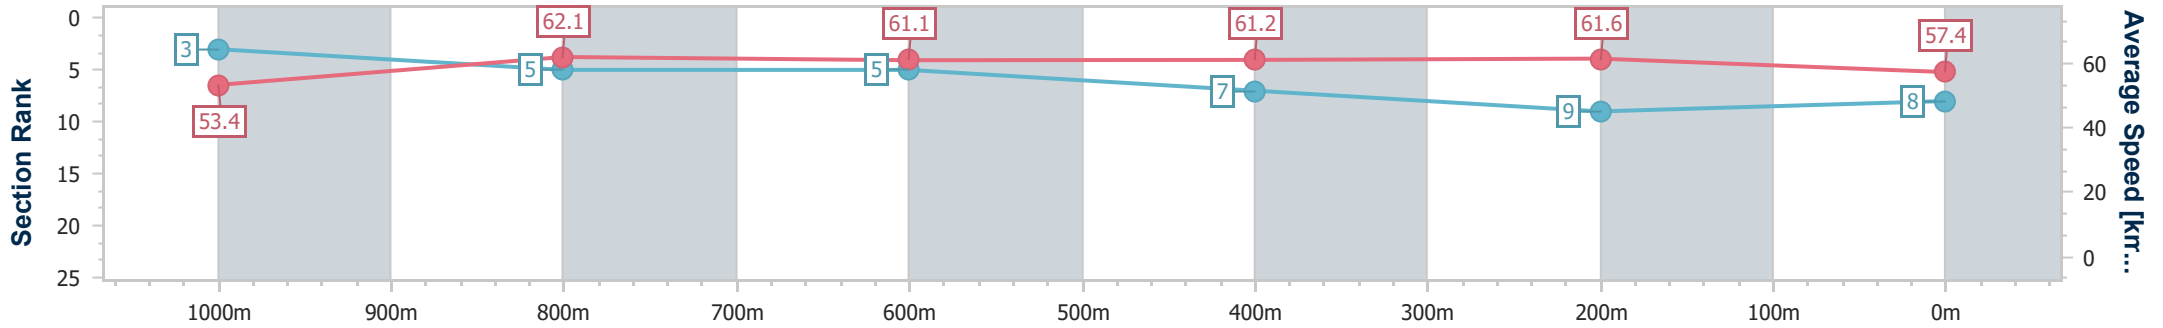

Horse/Jockey Name	Well Rested
Final Rank	8
Fastest Section Time (Section)	0:11.67 (1000m)
Top Speed [km/h] (Section)	64.3 (Overall)
Race State	Finished

Sunshine Coast QLD Professional
Race 6: WIMMERS PREMIUM SOFT DRINKS QTIS Three-Year-Old Fillies Maiden Handicap - 1200m

31 December 2023 - 17:25

Track Rating: Soft 6, Weather: Fine, Rail Position: +5m

Section	Overall	1000m	800m	600m	400m	200m
Section Times	1:13.37 [8] (0:13.49)	0:59.88 [3] (0:11.67)	0:48.21 [5] (0:12.01)	0:36.20 [5] (0:12.00)	0:24.20 [7] (0:11.70)	0:12.50 [9] (0:12.50)
Average Speed [km/h]	53.4	62.1	61.1	61.2	61.6	57.4
Top Speed [km/h]	64.3	63.9	62.7	62.7	63.0	59.8
Avg. Dist. to Rail [m]	2.5	2.4	3.3	3.5	7.7	7.2
Avg. Stride Freq. [Hz]	2.4	2.4	2.4	2.4	2.4	2.3
Avg. Stride Length [m]	6.1	7.1	7.1	7.2	7.2	6.9

- [ ] Ranking at each section and finish
- -.-.- No data available at this section
- NA No data available