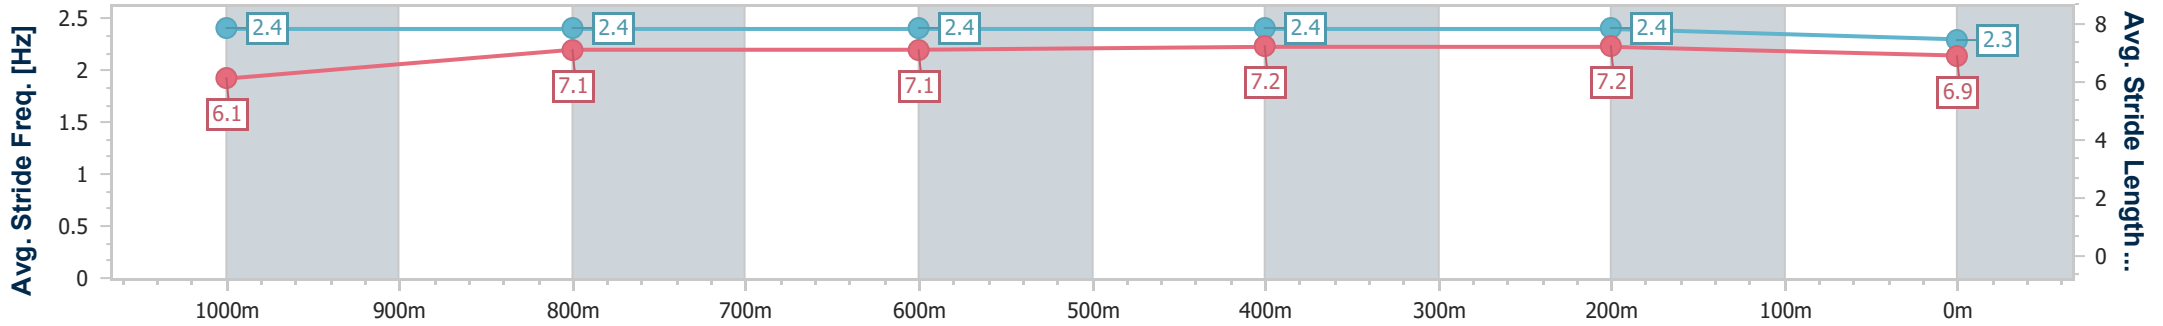

Horse/Jockey Name	Well Rested
Final Rank	8
Fastest Section Time (Section)	0:11.67 (1000m)
Top Speed [km/h] (Section)	64.3 (Overall)
Race State	Finished

Sunshine Coast QLD Professional
Race 6: WIMMERS PREMIUM SOFT DRINKS QTIS Three-Year-Old Fillies Maiden Handicap - 1200m

31 December 2023 - 17:25

Track Rating: Soft 6, Weather: Fine, Rail Position: +5m

Section	Overall	1000m	800m	600m	400m	200m
Section Times	1:13.37 [8] (0:13.49)	0:59.88 [3] (0:11.67)	0:48.21 [5] (0:12.01)	0:36.20 [5] (0:12.00)	0:24.20 [7] (0:11.70)	0:12.50 [9] (0:12.50)
Average Speed [km/h]	53.4	62.1	61.1	61.2	61.6	57.4
Top Speed [km/h]	64.3	63.9	62.7	62.7	63.0	59.8
Avg. Dist. to Rail [m]	2.5	2.4	3.3	3.5	7.7	7.2
Avg. Stride Freq. [Hz]	2.4	2.4	2.4	2.4	2.4	2.3
Avg. Stride Length [m]	6.1	7.1	7.1	7.2	7.2	6.9

- [ ] Ranking at each section and finish
- -.-.- No data available at this section
- NA No data available