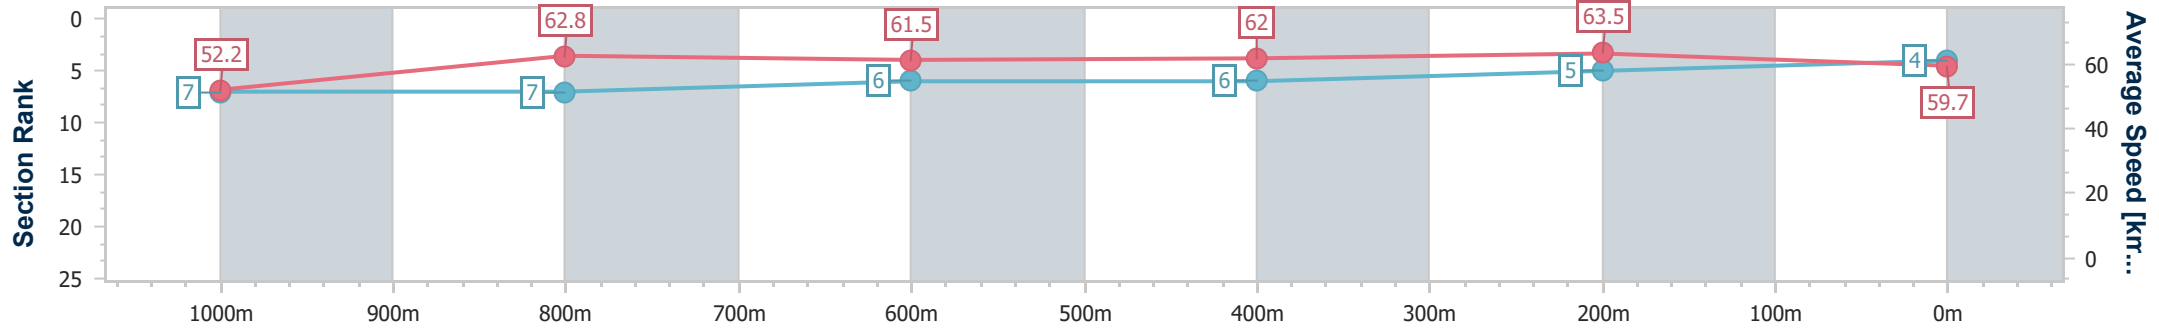

Horse/Jockey Name	Apfel
Final Rank	4
Fastest Section Time (Section)	0:11.35 (400m)
Top Speed [km/h] (Section)	64.5 (1000m)
Race State	Finished

Sunshine Coast QLD Professional
Race 6: WIMMERS PREMIUM SOFT DRINKS QTIS Three-Year-Old Fillies Maiden Handicap - 1200m

31 December 2023 - 17:25

Track Rating: Soft 6, Weather: Fine, Rail Position: +5m

Section	Overall	1000m	800m	600m	400m	200m
Section Times	1:12.49 [4] (0:13.83)	0:58.66 [7] (0:11.52)	0:47.14 [7] (0:11.91)	0:35.23 [6] (0:11.82)	0:23.41 [6] (0:11.35)	0:12.06 [5] (0:12.06)
Average Speed [km/h]	52.2	62.8	61.5	62.0	63.5	59.7
Top Speed [km/h]	63.8	64.5	63.6	62.9	64.4	61.9
Avg. Dist. to Rail [m]	7.5	1.9	2.8	3.3	7.3	6.3
Avg. Stride Freq. [Hz]	2.4	2.4	2.4	2.4	2.4	2.4
Avg. Stride Length [m]	6.1	7.3	7.2	7.2	7.3	7.0

- [ ] Ranking at each section and finish
- -.-.- No data available at this section
- NA No data available