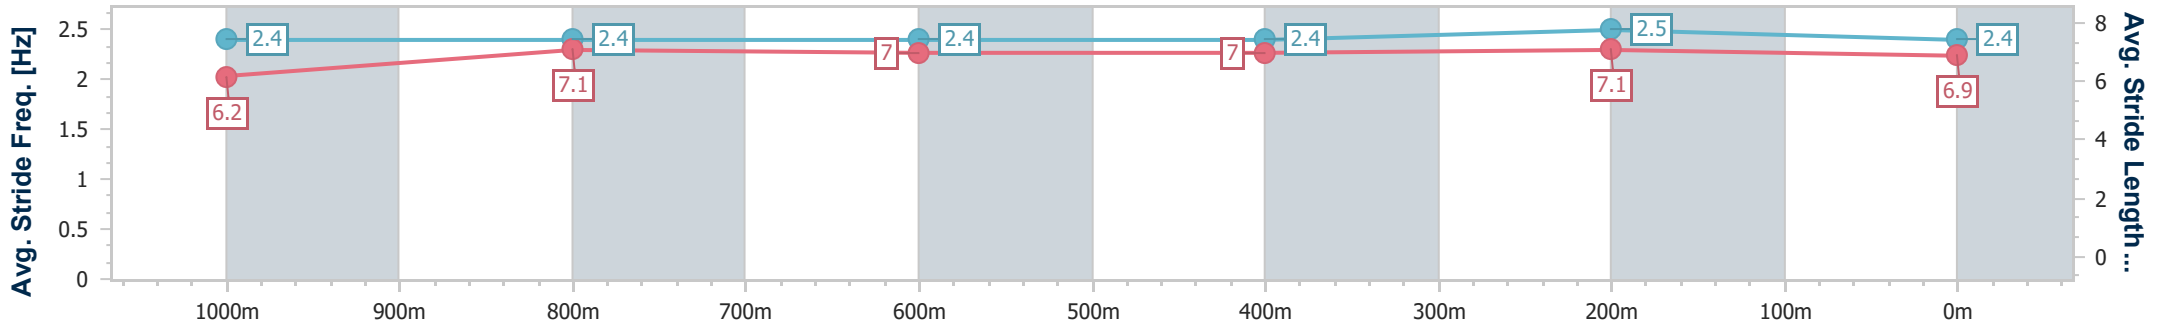

Horse/Jockey Name	Shot Out
Final Rank	1
Fastest Section Time (Section)	0:11.40 (400m)
Top Speed [km/h] (Section)	65.3 (Overall)
Race State	Finished

Sunshine Coast QLD Professional
Race 6: WIMMERS PREMIUM SOFT DRINKS QTIS Three-Year-Old Fillies Maiden Handicap - 1200m

31 December 2023 - 17:25

Track Rating: Soft 6, Weather: Fine, Rail Position: +5m

Section	Overall	1000m	800m	600m	400m	200m
Section Times	1:12.19 [1] (0:13.52)	0:58.67 [4] (0:11.49)	0:47.18 [3] (0:11.82)	0:35.36 [3] (0:11.90)	0:23.46 [3] (0:11.40)	0:12.06 [3] (0:12.06)
Average Speed [km/h]	53.4	62.7	61.0	61.2	63.3	59.7
Top Speed [km/h]	65.3	64.8	62.7	63.1	64.7	62.7
Avg. Dist. to Rail [m]	0.9	0.3	0.7	2.1	4.6	6.2
Avg. Stride Freq. [Hz]	2.4	2.4	2.4	2.4	2.5	2.4
Avg. Stride Length [m]	6.2	7.1	7.0	7.0	7.1	6.9

- [ ] Ranking at each section and finish
- -.-.-.- No data available at this section
- NA No data available