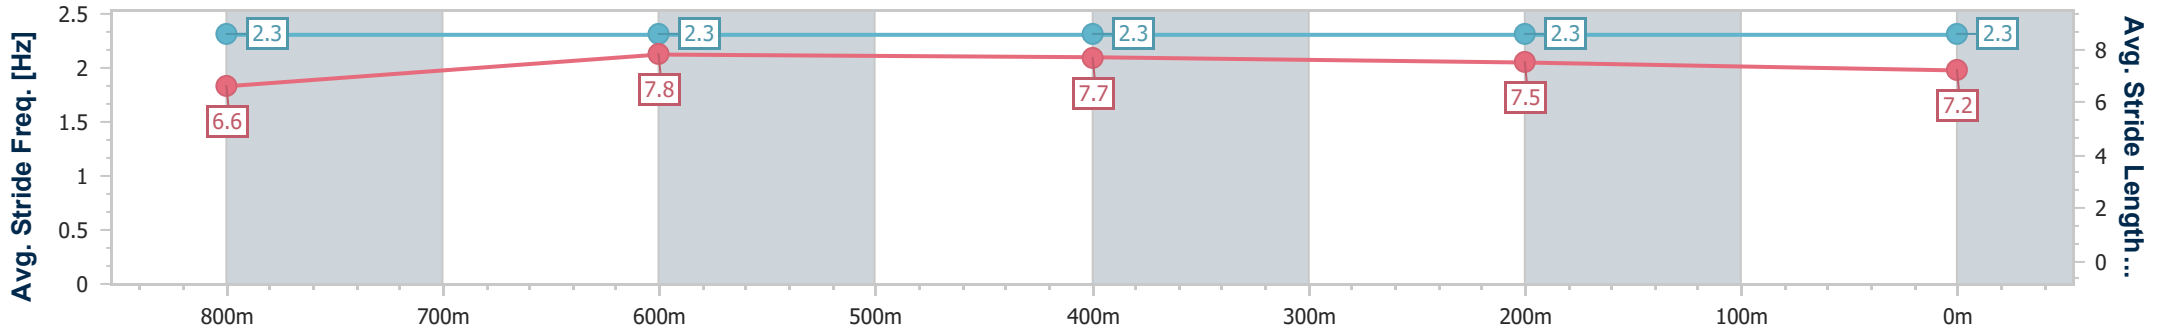

- [] Ranking at each section and finish
- .-.- No data available at this section
- NA No data available

Horse/Jockey Name	Lucky Briz
Final Rank	6
Fastest Section Time (Section)	0:11.14 (800m)
Top Speed [km/h] (Section)	68.1 (Overall)
Race State	Finished

Eagle Farm QLD Professional
 Race 2: BECOME A BRC MEMBER Class 1 Handicap - 1000m
 03 January 2024 - 14:29
 Track Rating: Soft 6, Weather: Fine, Rail Position: +11m Entire

BRISBANE
RACING CLUB

Section	Overall	800m	600m	400m	200m
Section Times	0:59.54 [6] (0:13.48)	0:46.06 [1] (0:11.14)	0:34.92 [1] (0:11.33)	0:23.59 [1] (0:11.34)	0:12.25 [3] (0:12.25)
Average Speed [km/h]	54.1	65.2	63.5	63.5	58.8
Top Speed [km/h]	68.1	67.9	64.6	64.2	62.0
Avg. Dist. to Rail [m]	6.9	1.5	0.4	1.1	0.8
Avg. Stride Freq. [Hz]	2.3	2.3	2.3	2.3	2.3
Avg. Stride Length [m]	6.6	7.8	7.7	7.5	7.2