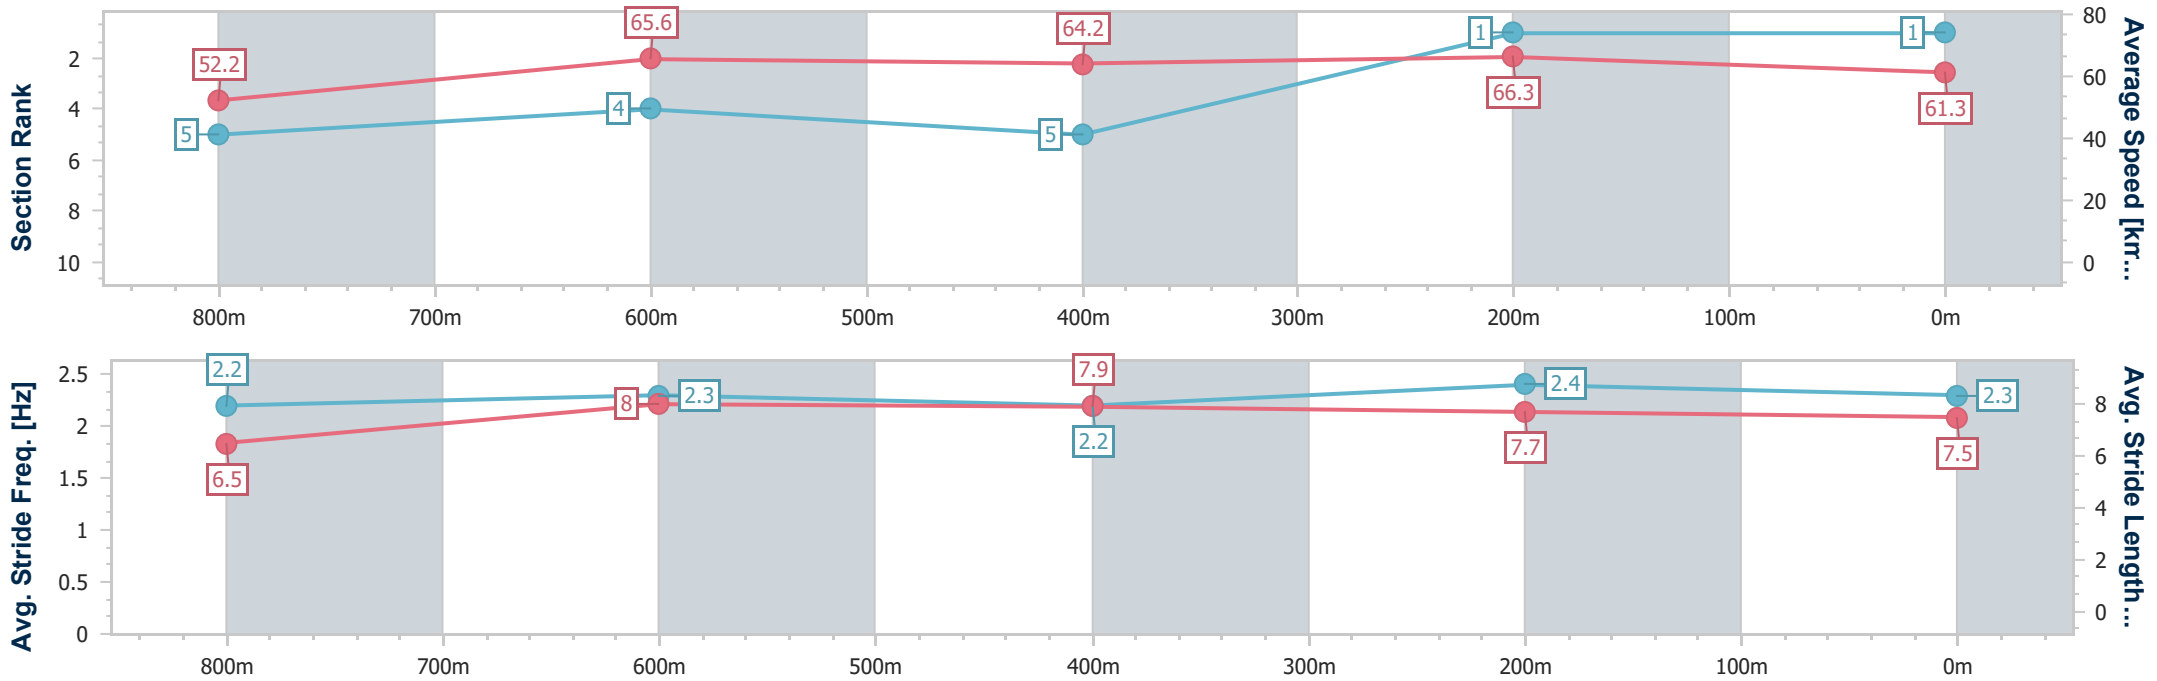

Horse/Jockey Name	Master Maurice
Final Rank	1
Fastest Section Time (Section)	0:10.88 (400m)
Top Speed [km/h] (Section)	66.9 (800m)
Race State	Finished

Eagle Farm QLD Professional
Race 2: BECOME A BRC MEMBER Class 1 Handicap - 1000m
03 January 2024 - 14:29
Track Rating: Soft 6, Weather: Fine, Rail Position: +11m Entire

BRISBANE
RACING CLUB

Section	Overall	800m	600m	400m	200m
Section Times	0:59.00 [1] (0:13.86)	0:45.14 [5] (0:11.17)	0:33.97 [4] (0:11.34)	0:22.63 [5] (0:10.88)	0:11.75 [1] (0:11.75)
Average Speed [km/h]	52.2	65.6	64.2	66.3	61.3
Top Speed [km/h]	66.7	66.9	65.7	66.8	64.1
Avg. Dist. to Rail [m]	2.5	3.2	3.4	4.7	3.8
Avg. Stride Freq. [Hz]	2.2	2.3	2.2	2.4	2.3
Avg. Stride Length [m]	6.5	8.0	7.9	7.7	7.5

- [ ] Ranking at each section and finish
- -.-.- No data available at this section
- NA No data available