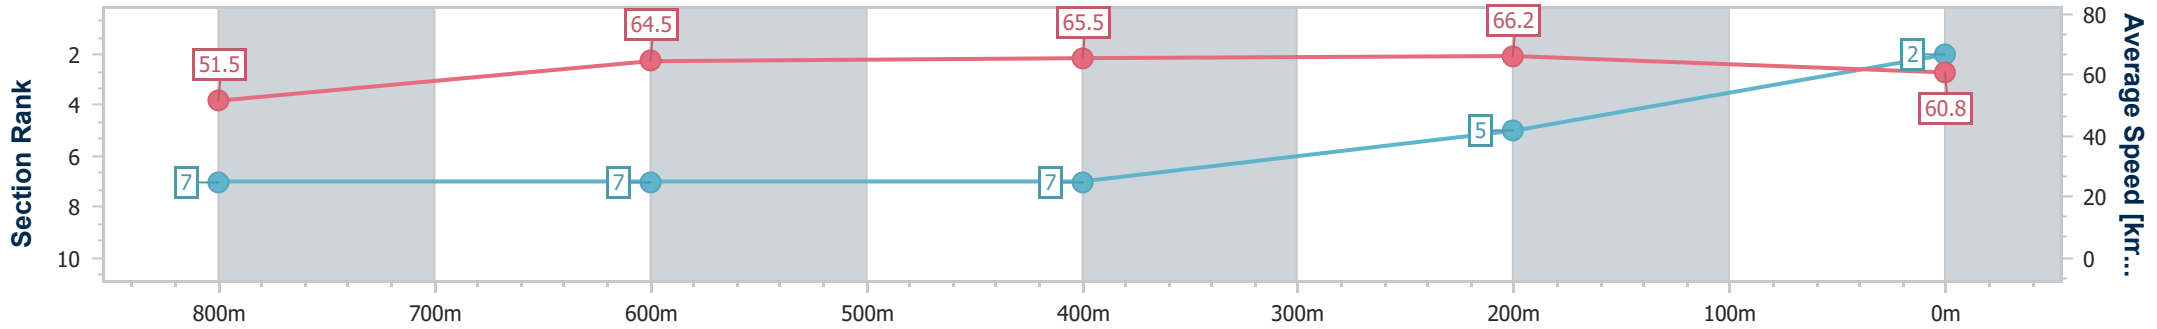

Horse/Jockey Name	Everlasting Stars
Final Rank	2
Fastest Section Time (Section)	0:10.88 (400m)
Top Speed [km/h] (Section)	67.8 (400m)
Race State	Finished

Eagle Farm QLD Professional
Race 2: BECOME A BRC MEMBER Class 1 Handicap - 1000m
03 January 2024 - 14:29
Track Rating: Soft 6, Weather: Fine, Rail Position: +11m Entire

BRISBANE
RACING CLUB

Section	Overall	800m	600m	400m	200m
Section Times	0:59.20 [2] (0:14.06)	0:45.14 [7] (0:11.21)	0:33.93 [7] (0:11.22)	0:22.71 [7] (0:10.88)	0:11.83 [5] (0:11.83)
Average Speed [km/h]	51.5	64.5	65.5	66.2	60.8
Top Speed [km/h]	64.9	66.4	67.0	67.8	63.6
Avg. Dist. to Rail [m]	1.4	1.9	4.2	5.8	4.0
Avg. Stride Freq. [Hz]	2.3	2.5	2.5	2.6	2.4
Avg. Stride Length [m]	6.2	7.3	7.3	7.2	7.0

- [ ] Ranking at each section and finish
- -.-.- No data available at this section
- NA No data available