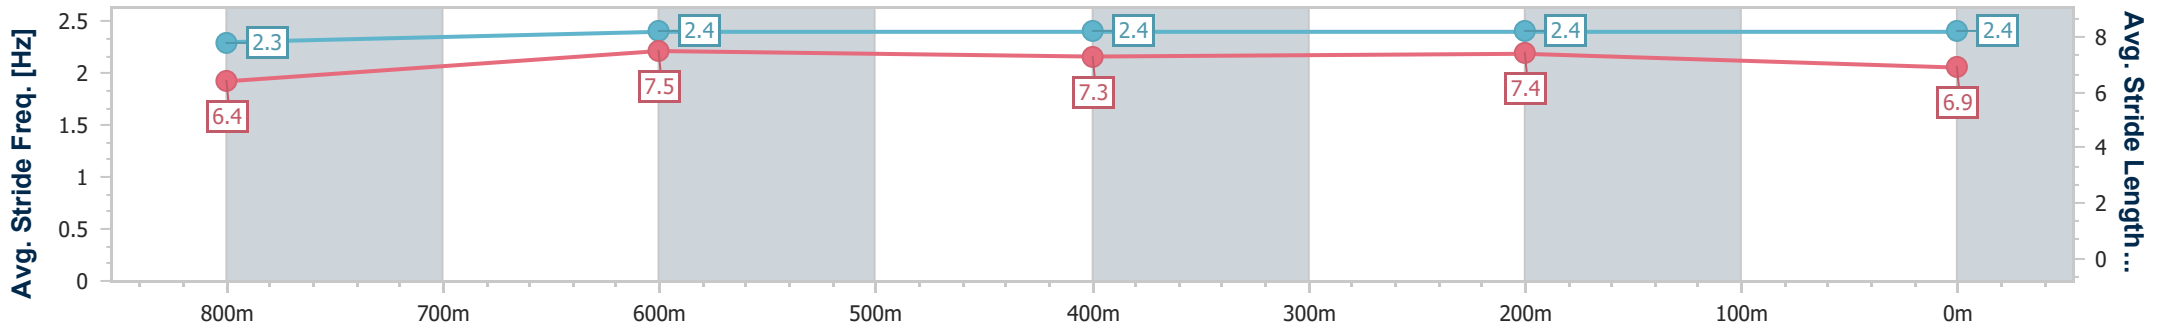

Horse/Jockey Name	Duly Elected
Final Rank	5
Fastest Section Time (Section)	0:11.15 (800m)
Top Speed [km/h] (Section)	67.3 (Overall)
Race State	Finished

Eagle Farm QLD Professional
Race 2: BECOME A BRC MEMBER Class 1 Handicap - 1000m
03 January 2024 - 14:29
Track Rating: Soft 6, Weather: Fine, Rail Position: +11m Entire

BRISBANE
RACING CLUB

Section	Overall	800m	600m	400m	200m
Section Times	0:59.40 [5] (0:13.62)	0:45.78 [3] (0:11.15)	0:34.63 [2] (0:11.36)	0:23.27 [2] (0:11.15)	0:12.12 [2] (0:12.12)
Average Speed [km/h]	53.5	65.5	64.0	64.6	59.3
Top Speed [km/h]	67.3	66.6	65.0	66.4	62.6
Avg. Dist. to Rail [m]	5.4	3.1	2.4	3.0	1.7
Avg. Stride Freq. [Hz]	2.3	2.4	2.4	2.4	2.4
Avg. Stride Length [m]	6.4	7.5	7.3	7.4	6.9

- [ ] Ranking at each section and finish
- -.-.- No data available at this section
- NA No data available