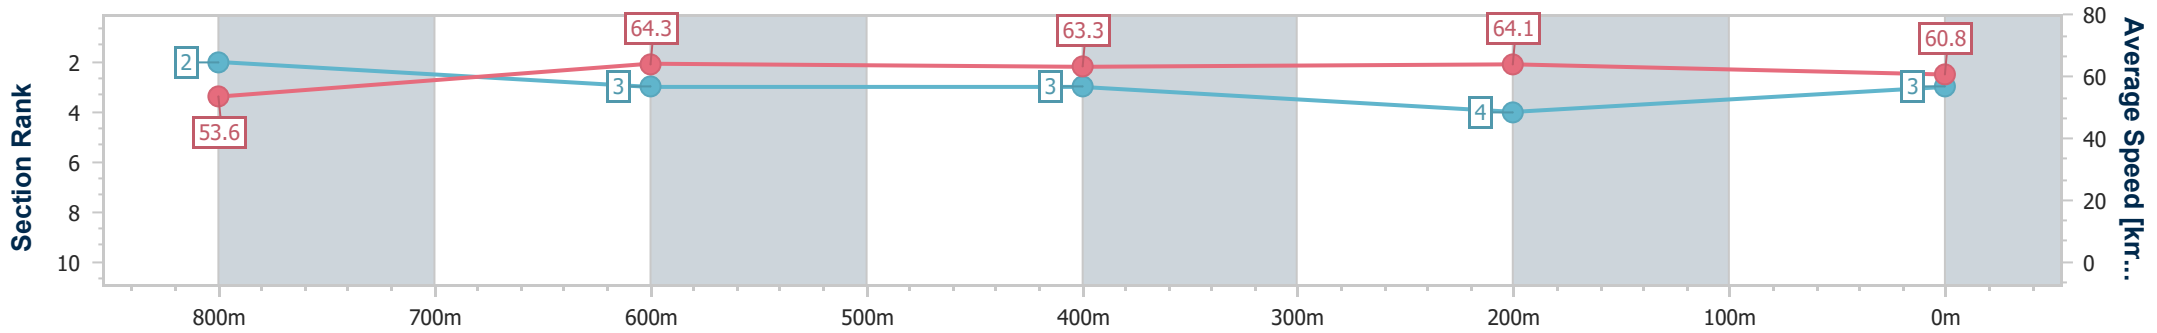

Eagle Farm QLD Professional
 Race 2: BECOME A BRC MEMBER Class 1 Handicap - 1000m
 03 January 2024 - 14:29
 Track Rating: Soft 6, Weather: Fine, Rail Position: +11m Entire

BRISBANE
RACING CLUB

Section	Overall	800m	600m	400m	200m
Section Times	0:59.25 [3] (0:13.59)	0:45.66 [2] (0:11.21)	0:34.45 [3] (0:11.35)	0:23.10 [3] (0:11.22)	0:11.88 [4] (0:11.88)
Average Speed [km/h]	53.6	64.3	63.3	64.1	60.8
Top Speed [km/h]	63.7	66.1	64.9	64.9	64.7
Avg. Dist. to Rail [m]	3.6	0.5	0.5	0.5	1.1
Avg. Stride Freq. [Hz]	2.5	2.5	2.5	2.6	2.5
Avg. Stride Length [m]	6.0	7.1	7.1	6.9	6.7