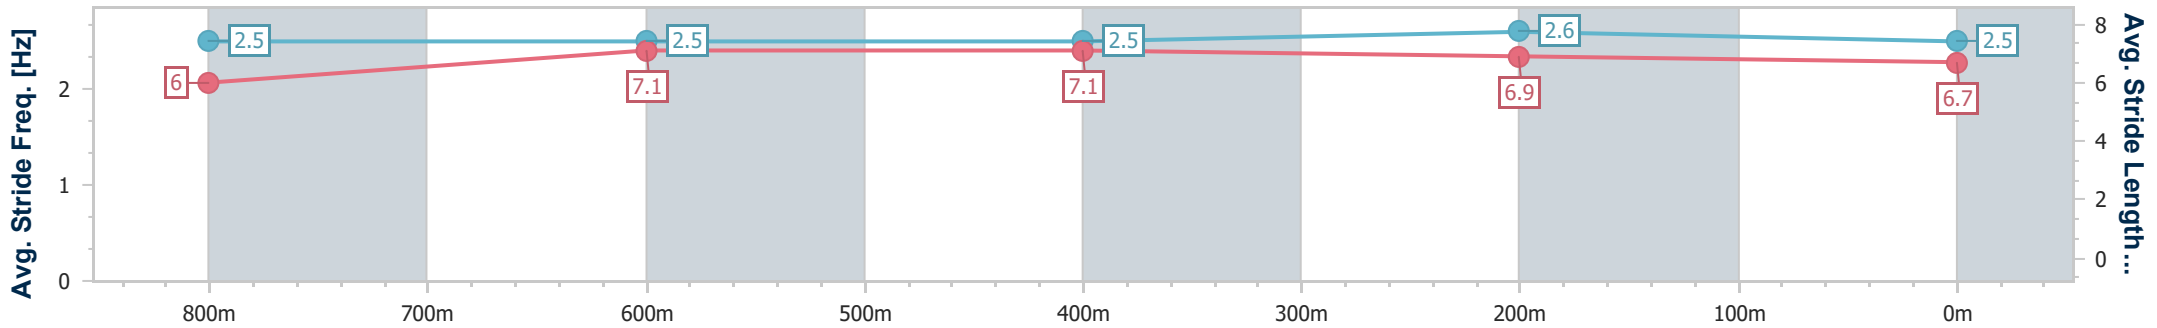

Eagle Farm QLD Professional
 Race 2: BECOME A BRC MEMBER Class 1 Handicap - 1000m
 03 January 2024 - 14:29
 Track Rating: Soft 6, Weather: Fine, Rail Position: +11m Entire

BRISBANE
RACING CLUB

Section	Overall	800m	600m	400m	200m
Section Times	0:59.25 [3] (0:13.59)	0:45.66 [2] (0:11.21)	0:34.45 [3] (0:11.35)	0:23.10 [3] (0:11.22)	0:11.88 [4] (0:11.88)
Average Speed [km/h]	53.6	64.3	63.3	64.1	60.8
Top Speed [km/h]	63.7	66.1	64.9	64.9	64.7
Avg. Dist. to Rail [m]	3.6	0.5	0.5	0.5	1.1
Avg. Stride Freq. [Hz]	2.5	2.5	2.5	2.6	2.5
Avg. Stride Length [m]	6.0	7.1	7.1	6.9	6.7