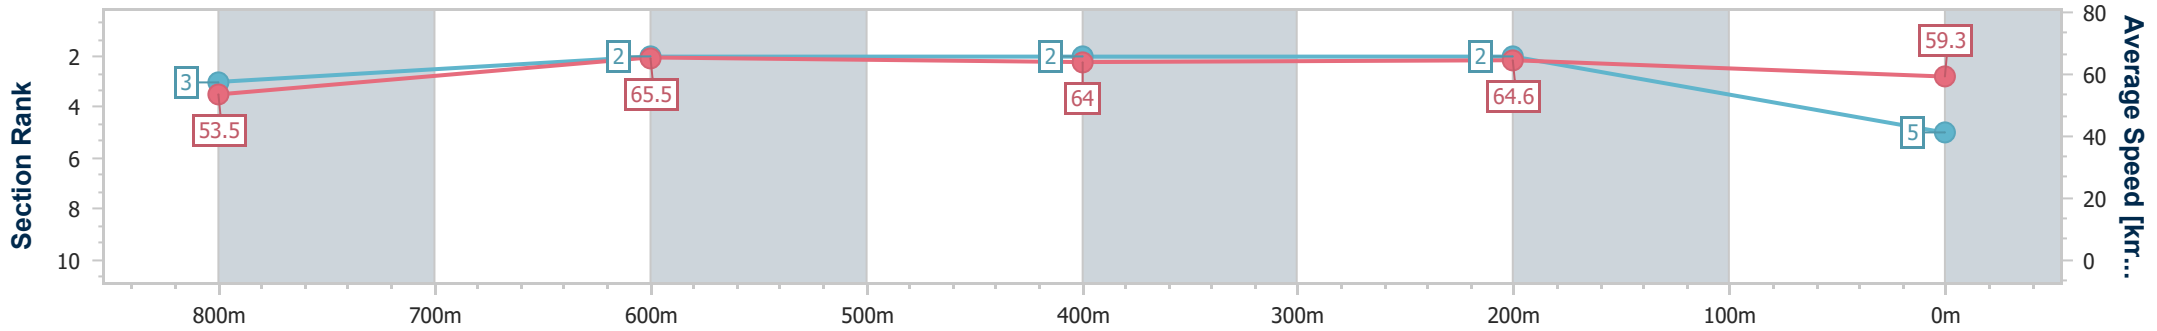

Horse/Jockey Name	Duly Elected
Final Rank	5
Fastest Section Time (Section)	0:11.15 (800m)
Top Speed [km/h] (Section)	67.3 (Overall)
Race State	Finished

Eagle Farm QLD Professional
Race 2: BECOME A BRC MEMBER Class 1 Handicap - 1000m
03 January 2024 - 14:29
Track Rating: Soft 6, Weather: Fine, Rail Position: +11m Entire

BRISBANE
RACING CLUB

Section	Overall	800m	600m	400m	200m
Section Times	0:59.40 [5] (0:13.62)	0:45.78 [3] (0:11.15)	0:34.63 [2] (0:11.36)	0:23.27 [2] (0:11.15)	0:12.12 [2] (0:12.12)
Average Speed [km/h]	53.5	65.5	64.0	64.6	59.3
Top Speed [km/h]	67.3	66.6	65.0	66.4	62.6
Avg. Dist. to Rail [m]	5.4	3.1	2.4	3.0	1.7
Avg. Stride Freq. [Hz]	2.3	2.4	2.4	2.4	2.4
Avg. Stride Length [m]	6.4	7.5	7.3	7.4	6.9

- [ ] Ranking at each section and finish
- -.-.- No data available at this section
- NA No data available