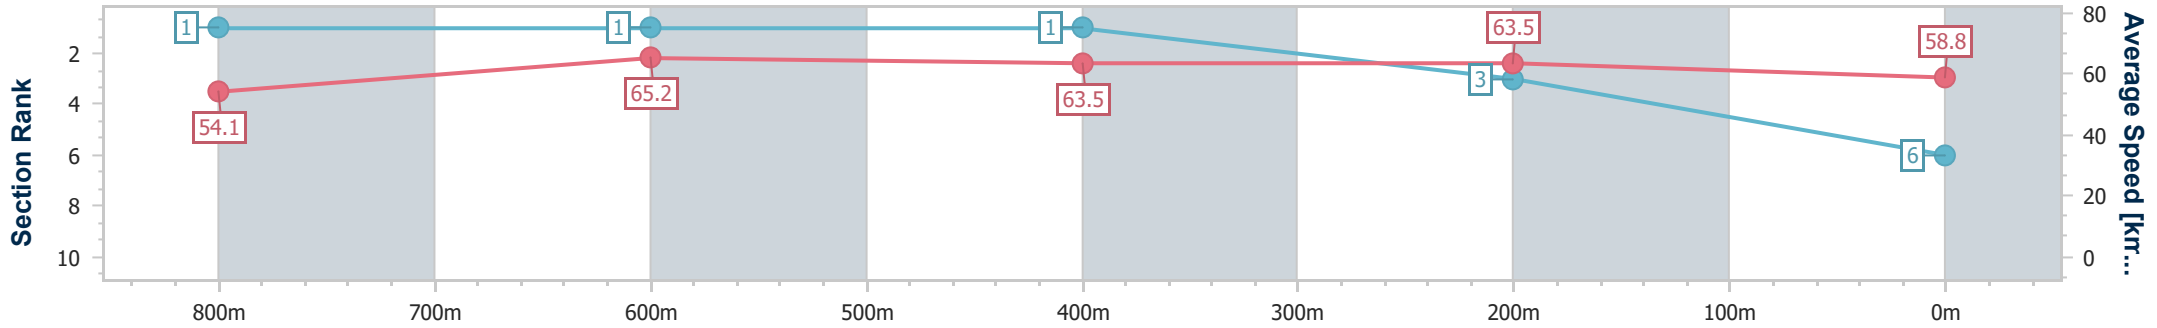

Horse/Jockey Name	Lucky Briz
Final Rank	6
Fastest Section Time (Section)	0:11.14 (800m)
Top Speed [km/h] (Section)	68.1 (Overall)
Race State	Finished

Eagle Farm QLD Professional
Race 2: BECOME A BRC MEMBER Class 1 Handicap - 1000m
03 January 2024 - 14:29
Track Rating: Soft 6, Weather: Fine, Rail Position: +11m Entire

BRISBANE
RACING CLUB

Section	Overall	800m	600m	400m	200m
Section Times	0:59.54 [6] (0:13.48)	0:46.06 [1] (0:11.14)	0:34.92 [1] (0:11.33)	0:23.59 [1] (0:11.34)	0:12.25 [3] (0:12.25)
Average Speed [km/h]	54.1	65.2	63.5	63.5	58.8
Top Speed [km/h]	68.1	67.9	64.6	64.2	62.0
Avg. Dist. to Rail [m]	6.9	1.5	0.4	1.1	0.8
Avg. Stride Freq. [Hz]	2.3	2.3	2.3	2.3	2.3
Avg. Stride Length [m]	6.6	7.8	7.7	7.5	7.2

- [ ] Ranking at each section and finish
- -.-.- No data available at this section
- NA No data available