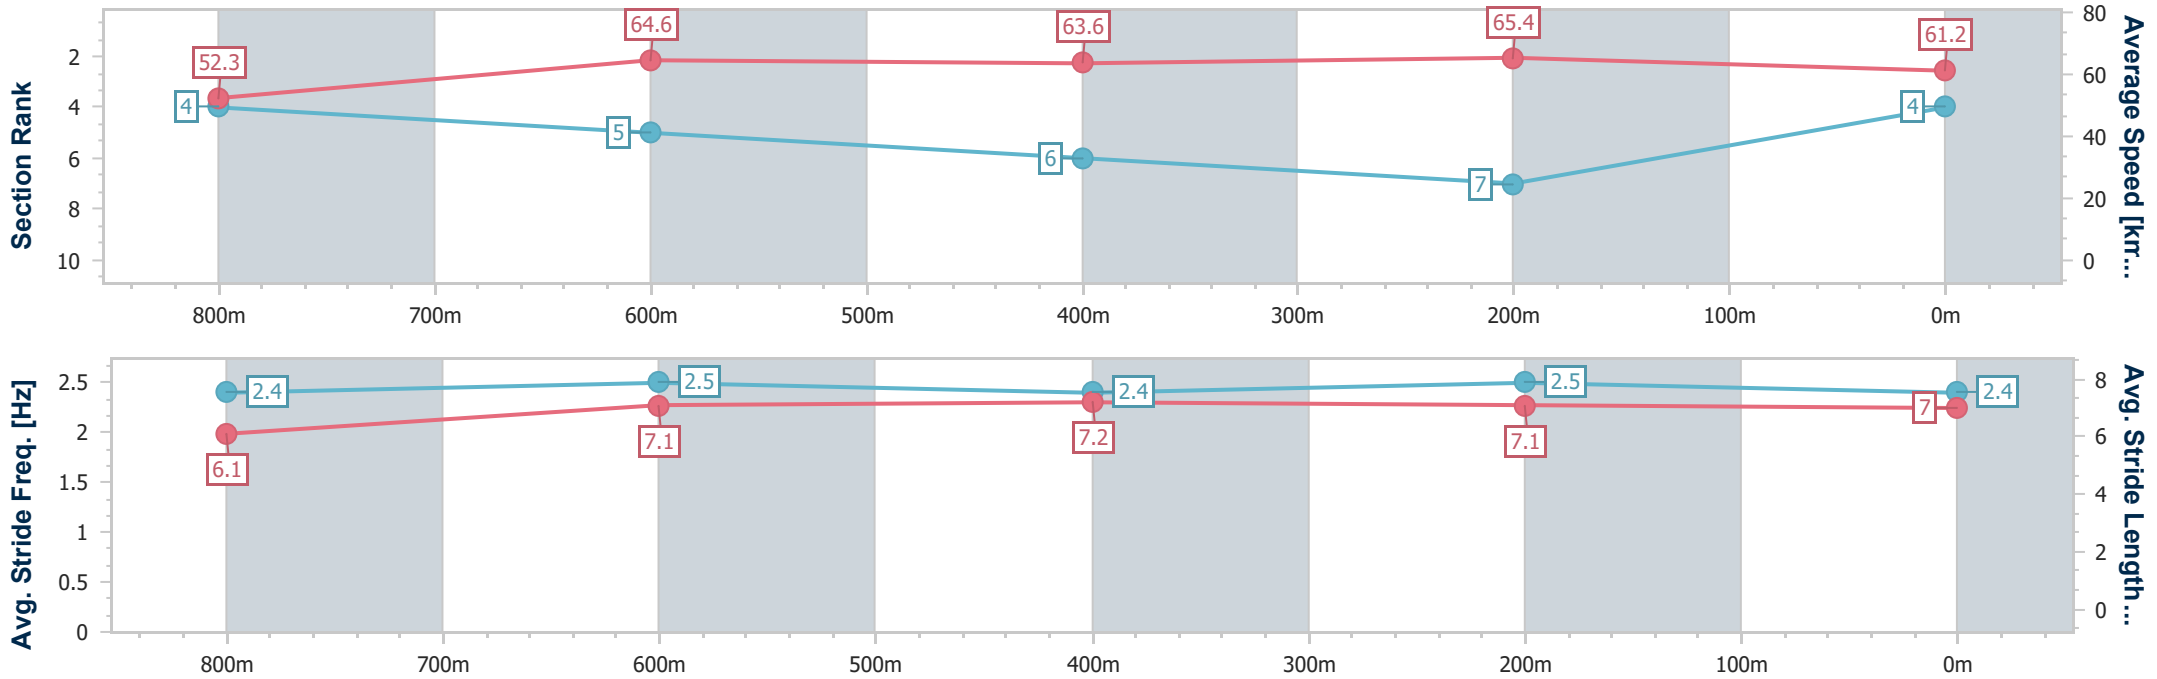

- [] Ranking at each section and finish
- .-.- No data available at this section
- NA No data available

Horse/Jockey Name	Sooblond
Final Rank	4
Fastest Section Time (Section)	0:11.06 (400m)
Top Speed [km/h] (Section)	67.2 (400m)
Race State	Finished

Eagle Farm QLD Professional
 Race 2: BECOME A BRC MEMBER Class 1 Handicap - 1000m
 03 January 2024 - 14:29
 Track Rating: Soft 6, Weather: Fine, Rail Position: +11m Entire

BRISBANE
RACING CLUB

Section	Overall	800m	600m	400m	200m
Section Times	0:59.28 [4] (0:13.81)	0:45.47 [4] (0:11.25)	0:34.22 [5] (0:11.42)	0:22.80 [6] (0:11.06)	0:11.74 [7] (0:11.74)
Average Speed [km/h]	52.3	64.6	63.6	65.4	61.2
Top Speed [km/h]	66.6	66.7	64.7	67.2	64.9
Avg. Dist. to Rail [m]	2.1	2.2	2.5	3.4	1.0
Avg. Stride Freq. [Hz]	2.4	2.5	2.4	2.5	2.4
Avg. Stride Length [m]	6.1	7.1	7.2	7.1	7.0