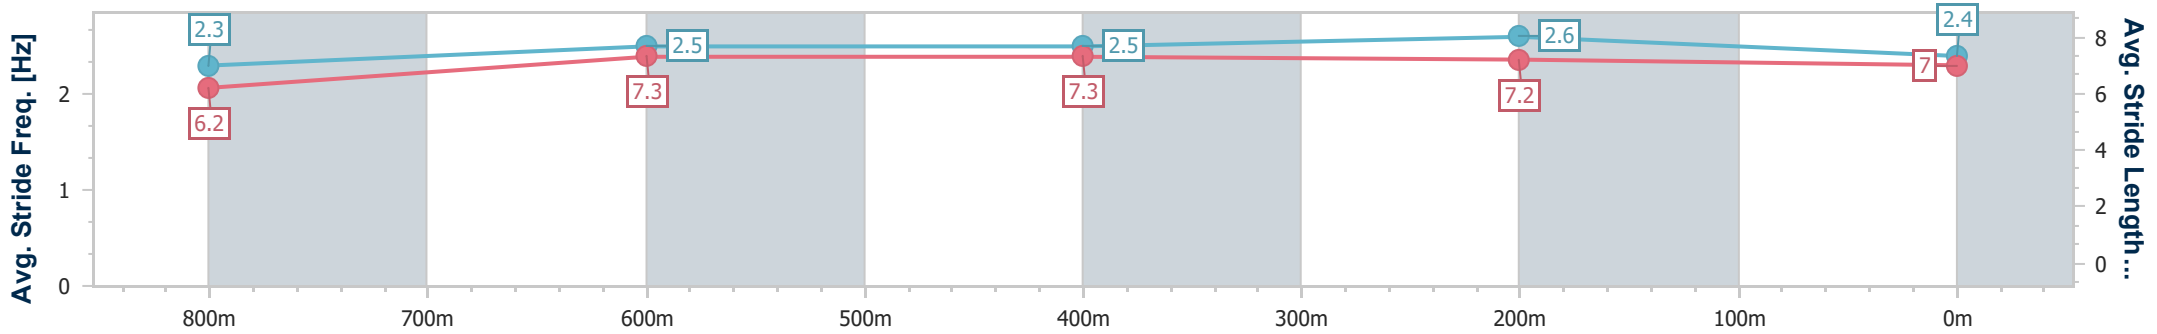

Horse/Jockey Name	Everlasting Stars
Final Rank	2
Fastest Section Time (Section)	0:10.88 (400m)
Top Speed [km/h] (Section)	67.8 (400m)
Race State	Finished

Eagle Farm QLD Professional
Race 2: BECOME A BRC MEMBER Class 1 Handicap - 1000m
03 January 2024 - 14:29
Track Rating: Soft 6, Weather: Fine, Rail Position: +11m Entire

BRISBANE
RACING CLUB

Section	Overall	800m	600m	400m	200m
Section Times	0:59.20 [2] (0:14.06)	0:45.14 [7] (0:11.21)	0:33.93 [7] (0:11.22)	0:22.71 [7] (0:10.88)	0:11.83 [5] (0:11.83)
Average Speed [km/h]	51.5	64.5	65.5	66.2	60.8
Top Speed [km/h]	64.9	66.4	67.0	67.8	63.6
Avg. Dist. to Rail [m]	1.4	1.9	4.2	5.8	4.0
Avg. Stride Freq. [Hz]	2.3	2.5	2.5	2.6	2.4
Avg. Stride Length [m]	6.2	7.3	7.3	7.2	7.0

- [ ] Ranking at each section and finish
- -.-.- No data available at this section
- NA No data available