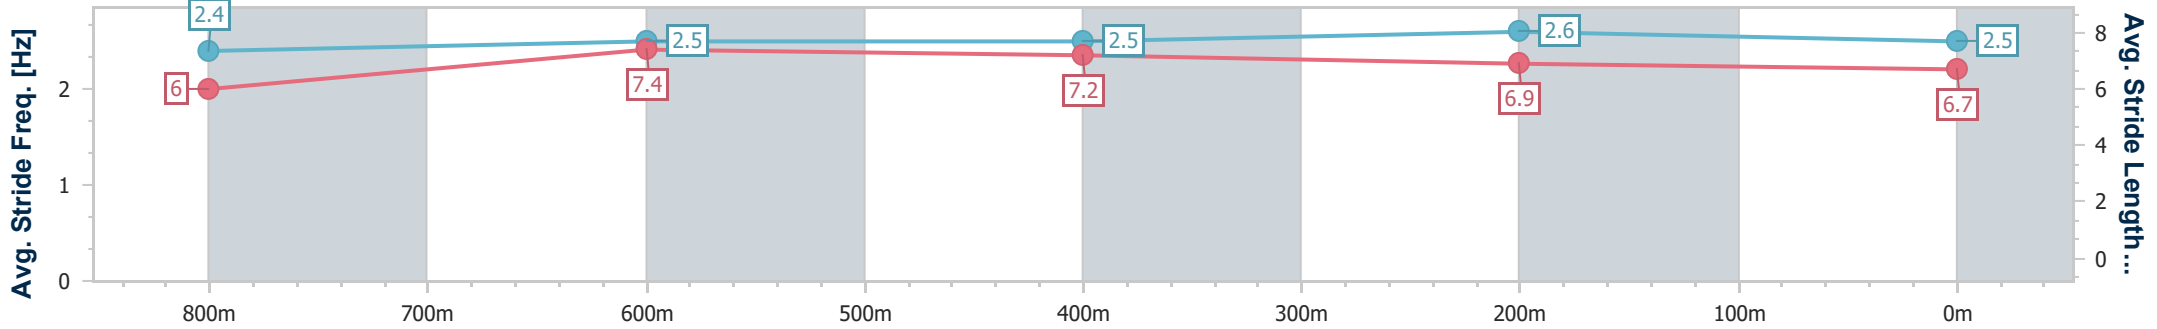

- [] Ranking at each section and finish
- .-.- No data available at this section
- NA No data available

Horse/Jockey Name	Fiery Ring
Final Rank	7
Fastest Section Time (Section)	0:11.04 (400m)
Top Speed [km/h] (Section)	67.6 (400m)
Race State	Finished

Eagle Farm QLD Professional
 Race 2: BECOME A BRC MEMBER Class 1 Handicap - 1000m
 03 January 2024 - 14:29
 Track Rating: Soft 6, Weather: Fine, Rail Position: +11m Entire

BRISBANE
RACING CLUB

Section	Overall	800m	600m	400m	200m
Section Times	0:59.56 [7] (0:13.97)	0:45.59 [6] (0:11.17)	0:34.42 [6] (0:11.22)	0:23.20 [4] (0:11.04)	0:12.16 [6] (0:12.16)
Average Speed [km/h]	52.0	65.1	65.2	65.3	59.1
Top Speed [km/h]	64.9	66.3	67.2	67.6	62.3
Avg. Dist. to Rail [m]	6.2	2.1	3.3	4.5	3.6
Avg. Stride Freq. [Hz]	2.4	2.5	2.5	2.6	2.5
Avg. Stride Length [m]	6.0	7.4	7.2	6.9	6.7

- [] Ranking at each section and finish
- .-.- No data available at this section
- NA No data available