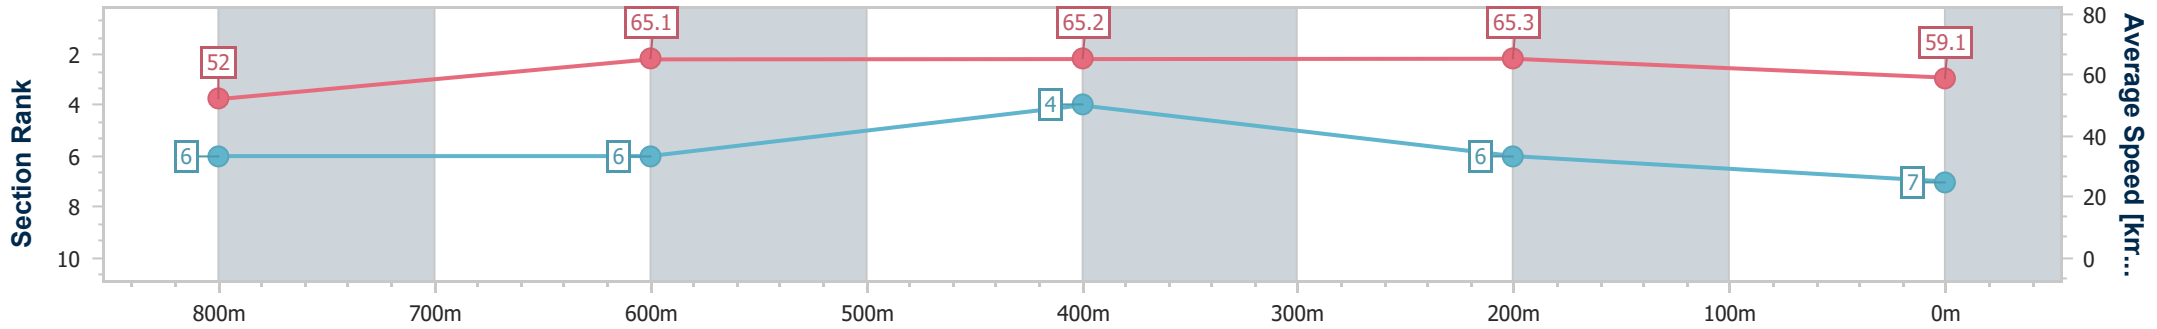

- [] Ranking at each section and finish
- .-.- No data available at this section
- NA No data available

Horse/Jockey Name	Fiery Ring
Final Rank	7
Fastest Section Time (Section)	0:11.04 (400m)
Top Speed [km/h] (Section)	67.6 (400m)
Race State	Finished

- [] Ranking at each section and finish
- .-.- No data available at this section
- NA No data available