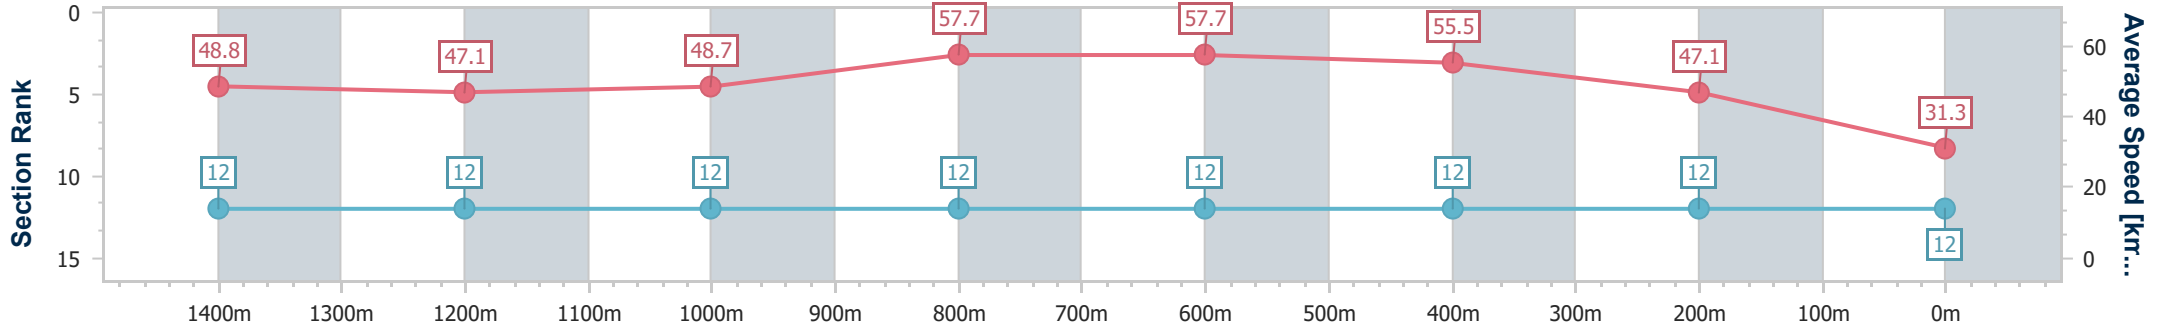

Horse/Jockey Name	Winston Smurfhill
Final Rank	12
Fastest Section Time (Section)	0:12.50 (800m)
Top Speed [km/h] (Section)	58.8 (Overall)
Race State	Finished

Eagle Farm QLD Professional
Race 7: LADBROKES YARD COMMENTS BENCHMARK 75
Handicap - 1600m
03 January 2024 - 17:26
Track Rating: Soft 5, Weather: Fine, Rail Position: +11m Entire

BRISBANE
RACING CLUB

Section	Overall	1400m	1200m	1000m	800m	600m	400m	200m
Section Times	2:01.89 [12] (0:14.95)	1:46.94 [12] (0:15.53)	1:31.41 [12] (0:15.02)	1:16.39 [12] (0:12.63)	1:03.76 [12] (0:12.50)	0:51.26 [12] (0:12.98)	0:38.28 [12] (0:15.26)	0:23.02 [12] (0:23.02)
Average Speed [km/h]	48.8	47.1	48.7	57.7	57.7	55.5	47.1	31.3
Top Speed [km/h]	58.8	49.2	55.1	58.4	58.4	56.8	54.7	36.7
Avg. Dist. to Rail [m]	10.3	17.5	14.3	2.4	0.7	0.2	0.9	0.8
Avg. Stride Freq. [Hz]	2.1	1.8	2.0	2.2	2.2	2.2	2.0	1.8
Avg. Stride Length [m]	6.5	7.3	6.9	7.3	7.2	7.1	6.4	4.8

- [ ] Ranking at each section and finish
- -.-.- No data available at this section
- NA No data available