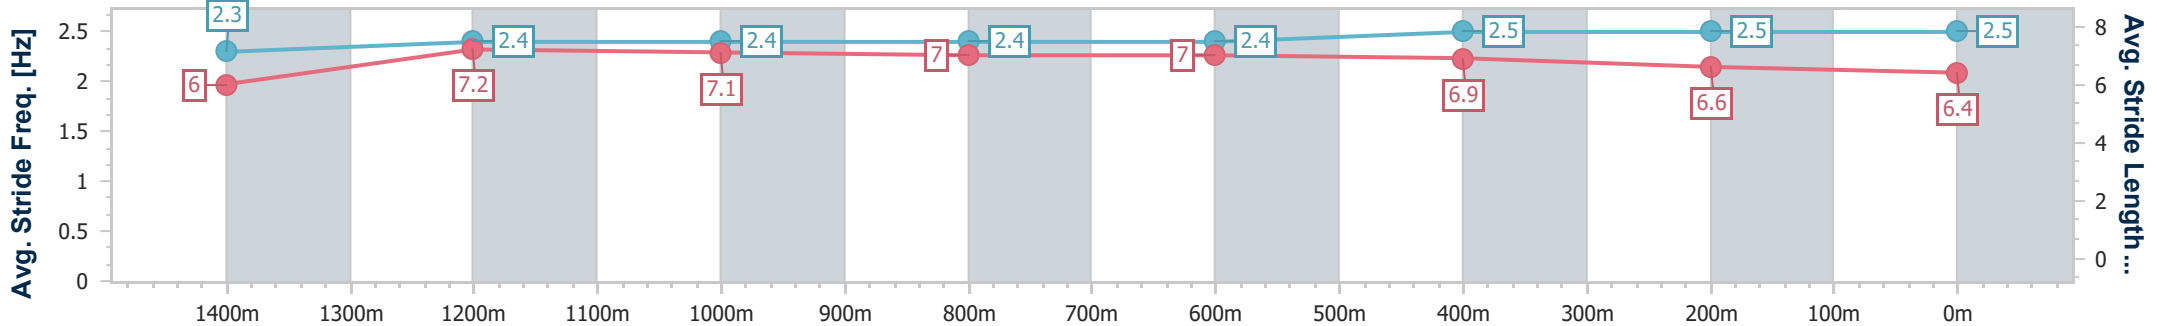

Horse/Jockey Name	Moktaffy
Final Rank	6
Fastest Section Time (Section)	0:11.47 (1400m)
Top Speed [km/h] (Section)	64.8 (1400m)
Race State	Finished

Eagle Farm QLD Professional
Race 7: LADBROKES YARD COMMENTS BENCHMARK 75
Handicap - 1600m
03 January 2024 - 17:26
Track Rating: Soft 5, Weather: Fine, Rail Position: +11m Entire

BRISBANE
RACING CLUB

Section	Overall	1400m	1200m	1000m	800m	600m	400m	200m
Section Times	1:37.85 [6] (0:14.58)	1:23.27 [11] (0:11.47)	1:11.80 [10] (0:11.59)	1:00.21 [9] (0:12.09)	0:48.12 [10] (0:11.82)	0:36.30 [8] (0:11.74)	0:24.56 [8] (0:11.87)	0:12.69 [8] (0:12.69)
Average Speed [km/h]	49.5	62.8	62.2	60.2	61.4	61.5	60.8	57.0
Top Speed [km/h]	62.9	64.8	63.2	61.6	62.7	63.1	62.5	59.5
Avg. Dist. to Rail [m]	4.7	1.9	2.0	2.1	2.3	0.6	4.4	2.4
Avg. Stride Freq. [Hz]	2.3	2.4	2.4	2.4	2.4	2.5	2.5	2.5
Avg. Stride Length [m]	6.0	7.2	7.1	7.0	7.0	6.9	6.6	6.4

- [ ] Ranking at each section and finish
- -.-.- No data available at this section
- NA No data available