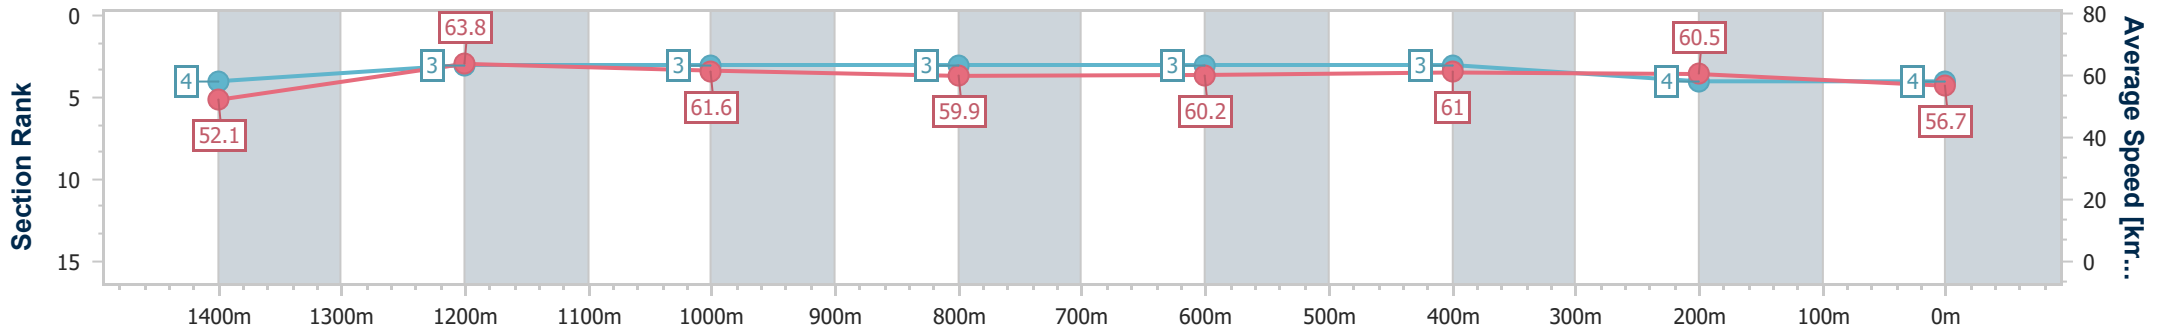

Horse/Jockey Name	No Going Back
Final Rank	4
Fastest Section Time (Section)	0:11.29 (1400m)
Top Speed [km/h] (Section)	66.5 (1400m)
Race State	Finished

Eagle Farm QLD Professional
Race 7: LADBROKES YARD COMMENTS BENCHMARK 75
Handicap - 1600m
03 January 2024 - 17:26
Track Rating: Soft 5, Weather: Fine, Rail Position: +11m Entire

BRISBANE
RACING CLUB

Section	Overall	1400m	1200m	1000m	800m	600m	400m	200m
Section Times	1:37.43 [4] (0:13.82)	1:23.61 [4] (0:11.29)	1:12.32 [3] (0:11.74)	1:00.58 [3] (0:12.09)	0:48.49 [3] (0:12.02)	0:36.47 [3] (0:11.74)	0:24.73 [3] (0:11.95)	0:12.78 [4] (0:12.78)
Average Speed [km/h]	52.1	63.8	61.6	59.9	60.2	61.0	60.5	56.7
Top Speed [km/h]	66.2	66.5	62.9	60.9	60.6	61.8	61.4	59.1
Avg. Dist. to Rail [m]	2.3	1.3	1.8	1.5	0.7	0.6	1.2	1.2
Avg. Stride Freq. [Hz]	2.2	2.3	2.3	2.2	2.2	2.3	2.3	2.3
Avg. Stride Length [m]	6.6	7.7	7.6	7.4	7.5	7.5	7.3	6.9

- [ ] Ranking at each section and finish
- -.-.- No data available at this section
- NA No data available