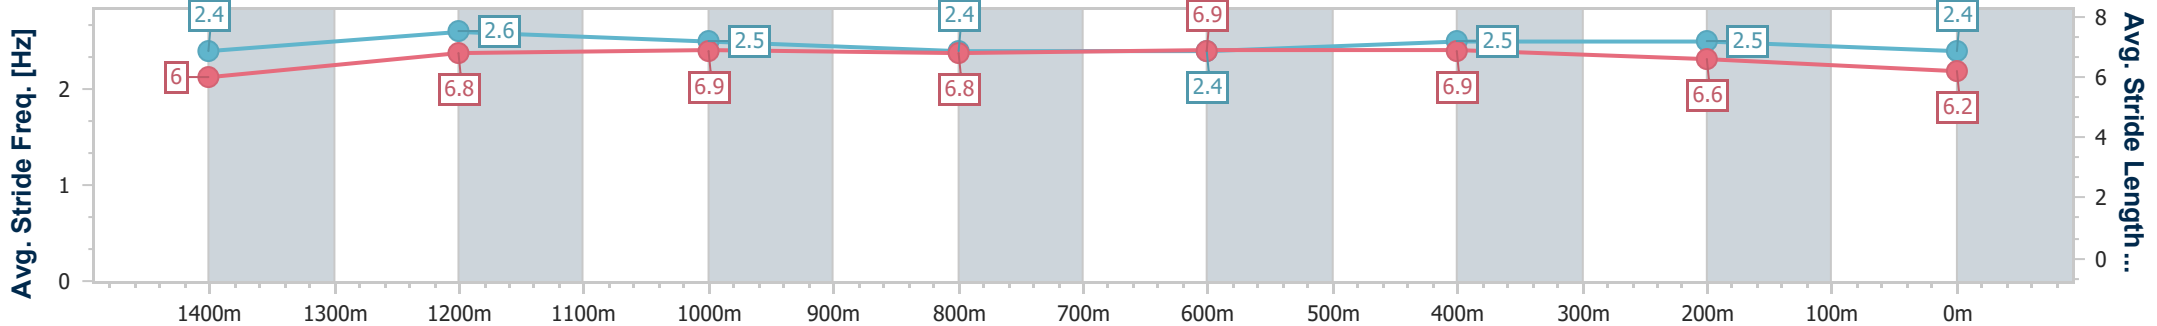

Horse/Jockey Name	Kind Wish
Final Rank	8
Fastest Section Time (Section)	0:11.42 (1400m)
Top Speed [km/h] (Section)	64.6 (1400m)
Race State	Finished

Eagle Farm QLD Professional
Race 7: LADBROKES YARD COMMENTS BENCHMARK 75
Handicap - 1600m
03 January 2024 - 17:26
Track Rating: Soft 5, Weather: Fine, Rail Position: +11m Entire

BRISBANE
RACING CLUB

Section	Overall	1400m	1200m	1000m	800m	600m	400m	200m
Section Times	1:38.48 [8] (0:13.72)	1:24.76 [3] (0:11.42)	1:13.34 [4] (0:11.76)	1:01.58 [4] (0:12.12)	0:49.46 [4] (0:12.01)	0:37.45 [4] (0:11.79)	0:25.66 [4] (0:12.09)	0:13.57 [6] (0:13.57)
Average Speed [km/h]	52.8	63.0	61.6	59.8	60.6	61.6	59.6	53.3
Top Speed [km/h]	64.1	64.6	62.9	61.6	61.4	63.0	62.1	56.2
Avg. Dist. to Rail [m]	6.5	2.9	2.9	2.0	2.0	2.0	4.6	4.5
Avg. Stride Freq. [Hz]	2.4	2.6	2.5	2.4	2.4	2.5	2.5	2.4
Avg. Stride Length [m]	6.0	6.8	6.9	6.8	6.9	6.9	6.6	6.2

- [ ] Ranking at each section and finish
- -.-.- No data available at this section
- NA No data available