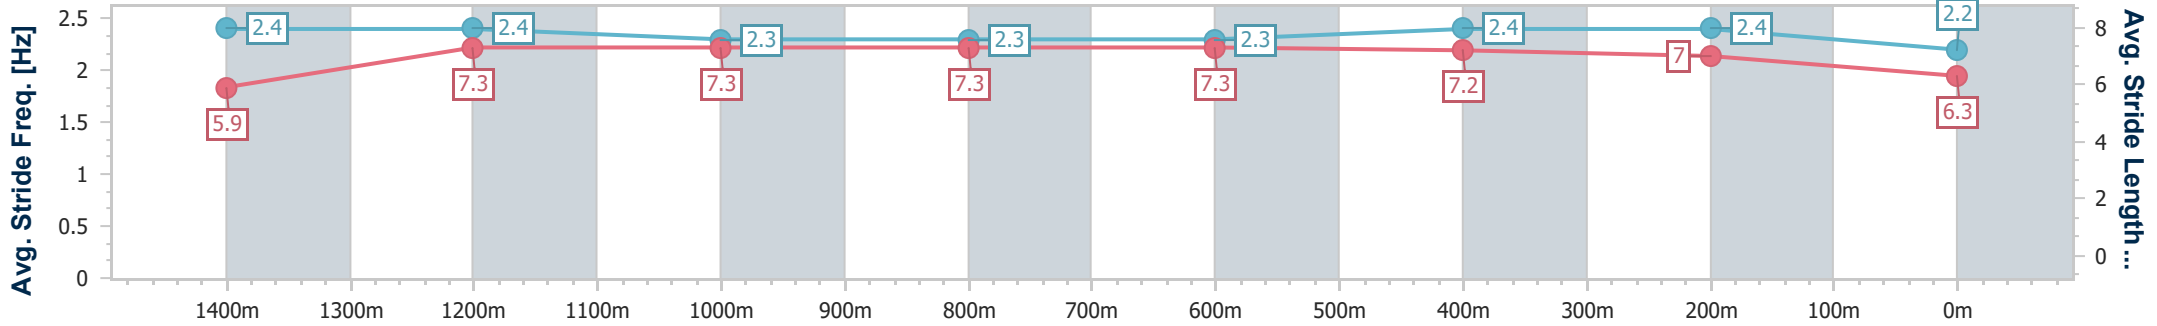

Horse/Jockey Name	Sheza Firecracker
Final Rank	11
Fastest Section Time (Section)	0:11.51 (1400m)
Top Speed [km/h] (Section)	64.2 (1400m)
Race State	Finished

Eagle Farm QLD Professional
Race 7: LADBROKES YARD COMMENTS BENCHMARK 75
Handicap - 1600m
03 January 2024 - 17:26
Track Rating: Soft 5, Weather: Fine, Rail Position: +11m Entire

BRISBANE
RACING CLUB

Section	Overall	1400m	1200m	1000m	800m	600m	400m	200m
Section Times	1:39.97 [11] (0:14.48)	1:25.49 [10] (0:11.51)	1:13.98 [9] (0:11.72)	1:02.26 [10] (0:11.91)	0:50.35 [9] (0:12.02)	0:38.33 [10] (0:11.92)	0:26.41 [11] (0:11.98)	0:14.43 [10] (0:14.43)
Average Speed [km/h]	50.0	62.7	61.5	61.1	60.7	61.5	59.9	50.2
Top Speed [km/h]	64.1	64.2	63.0	63.1	61.7	62.5	62.5	57.6
Avg. Dist. to Rail [m]	3.2	2.1	2.3	2.3	3.2	3.5	7.7	6.6
Avg. Stride Freq. [Hz]	2.4	2.4	2.3	2.3	2.3	2.4	2.4	2.2
Avg. Stride Length [m]	5.9	7.3	7.3	7.3	7.3	7.2	7.0	6.3

- [ ] Ranking at each section and finish
- -.-.- No data available at this section
- NA No data available