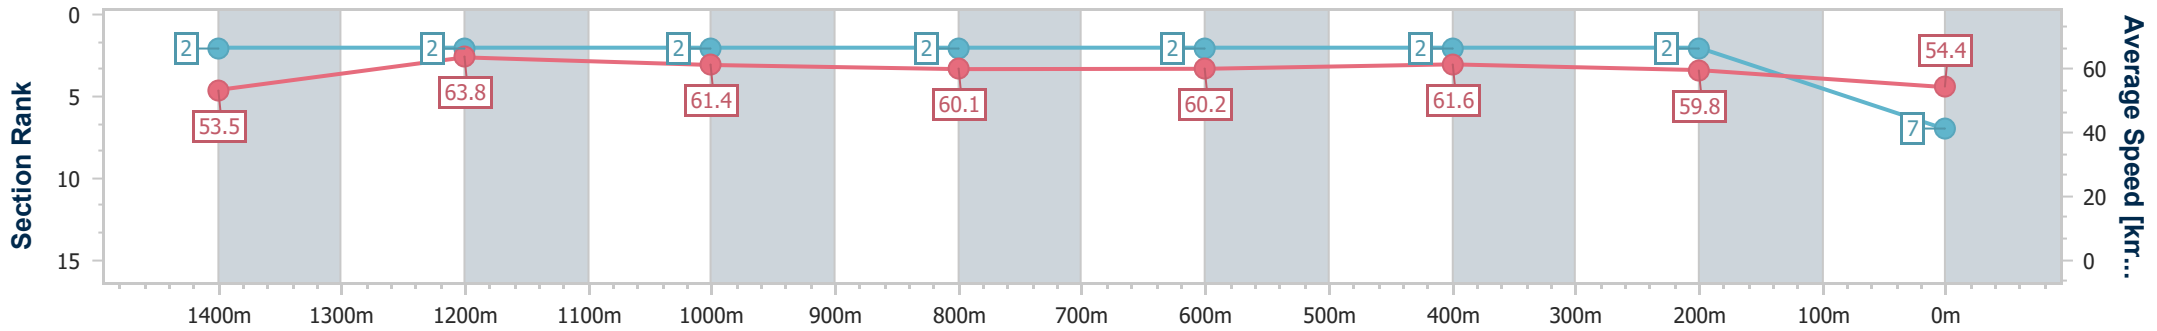

Horse/Jockey Name	Kipling's Journey
Final Rank	7
Fastest Section Time (Section)	0:11.33 (1400m)
Top Speed [km/h] (Section)	65.3 (1400m)
Race State	Finished

Eagle Farm QLD Professional
Race 7: LADBROKES YARD COMMENTS BENCHMARK 75
Handicap - 1600m
03 January 2024 - 17:26
Track Rating: Soft 5, Weather: Fine, Rail Position: +11m Entire

BRISBANE
RACING CLUB

Section	Overall	1400m	1200m	1000m	800m	600m	400m	200m
Section Times	1:37.92 [7] (0:13.53)	1:24.39 [2] (0:11.33)	1:13.06 [2] (0:11.76)	1:01.30 [2] (0:12.14)	0:49.16 [2] (0:12.05)	0:37.11 [2] (0:11.77)	0:25.34 [2] (0:12.02)	0:13.32 [2] (0:13.32)
Average Speed [km/h]	53.5	63.8	61.4	60.1	60.2	61.6	59.8	54.4
Top Speed [km/h]	65.0	65.3	62.9	61.2	60.9	62.1	61.7	57.2
Avg. Dist. to Rail [m]	5.2	3.0	3.1	2.8	1.9	1.3	2.2	2.8
Avg. Stride Freq. [Hz]	2.2	2.2	2.2	2.1	2.2	2.2	2.2	2.1
Avg. Stride Length [m]	6.8	8.1	7.9	7.8	7.7	7.7	7.5	7.1

- [ ] Ranking at each section and finish
- -.-.- No data available at this section
- NA No data available