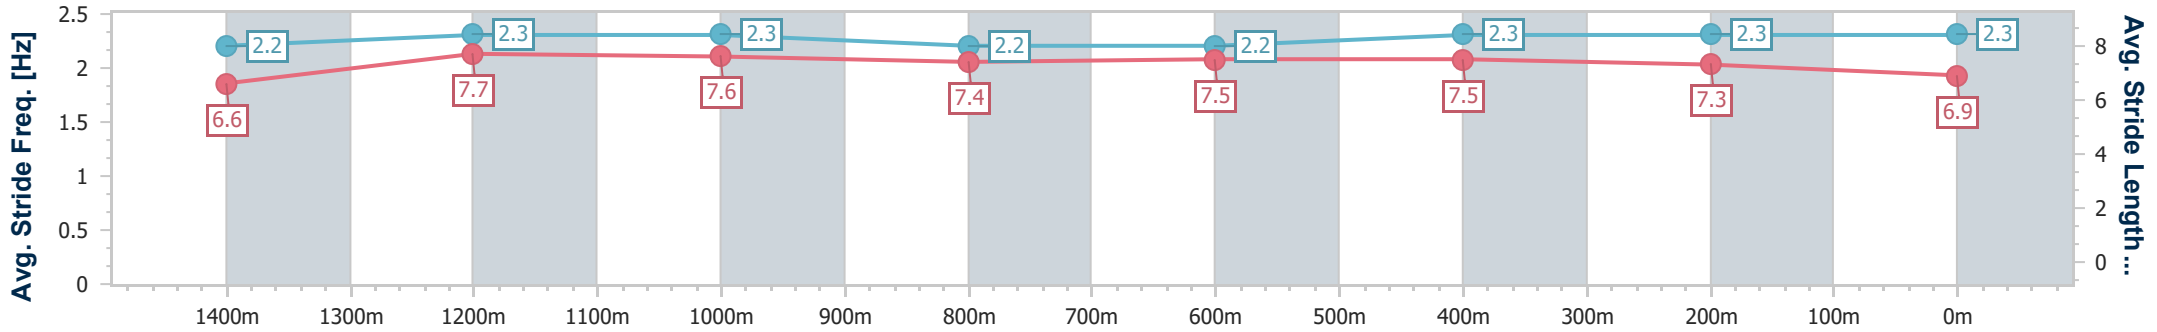

Horse/Jockey Name	No Going Back
Final Rank	4
Fastest Section Time (Section)	0:11.29 (1400m)
Top Speed [km/h] (Section)	66.5 (1400m)
Race State	Finished

Eagle Farm QLD Professional
Race 7: LADBROKES YARD COMMENTS BENCHMARK 75
Handicap - 1600m
03 January 2024 - 17:26
Track Rating: Soft 5, Weather: Fine, Rail Position: +11m Entire

BRISBANE
RACING CLUB

Section	Overall	1400m	1200m	1000m	800m	600m	400m	200m
Section Times	1:37.43 [4] (0:13.82)	1:23.61 [4] (0:11.29)	1:12.32 [3] (0:11.74)	1:00.58 [3] (0:12.09)	0:48.49 [3] (0:12.02)	0:36.47 [3] (0:11.74)	0:24.73 [3] (0:11.95)	0:12.78 [4] (0:12.78)
Average Speed [km/h]	52.1	63.8	61.6	59.9	60.2	61.0	60.5	56.7
Top Speed [km/h]	66.2	66.5	62.9	60.9	60.6	61.8	61.4	59.1
Avg. Dist. to Rail [m]	2.3	1.3	1.8	1.5	0.7	0.6	1.2	1.2
Avg. Stride Freq. [Hz]	2.2	2.3	2.3	2.2	2.2	2.3	2.3	2.3
Avg. Stride Length [m]	6.6	7.7	7.6	7.4	7.5	7.5	7.3	6.9

- [ ] Ranking at each section and finish
- -.-.- No data available at this section
- NA No data available