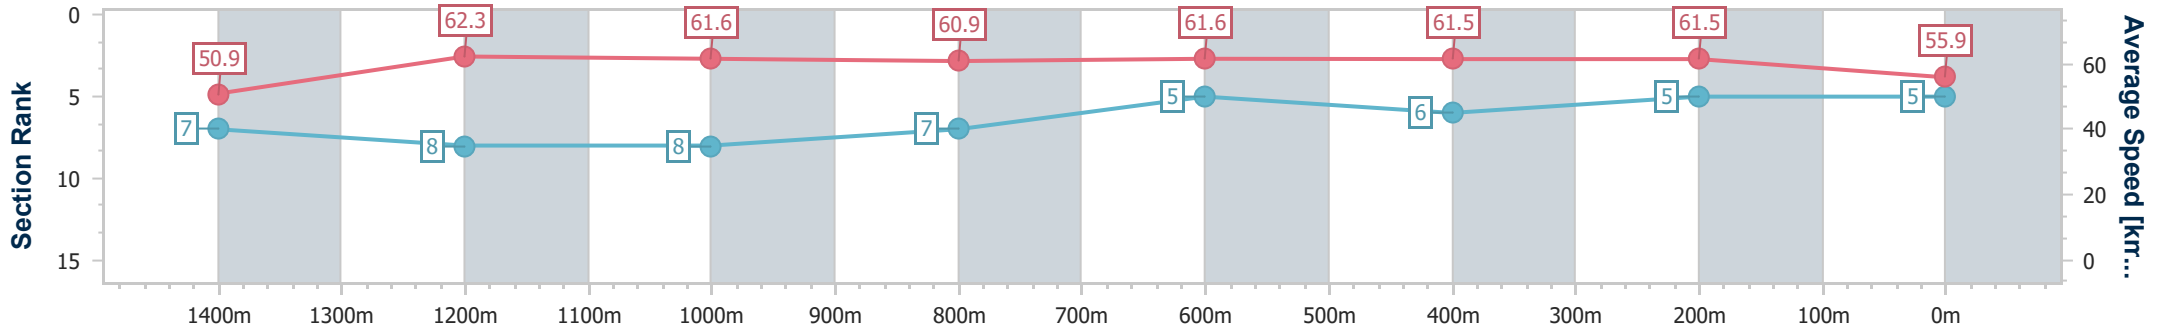

Section	Overall	1400m	1200m	1000m	800m	600m	400m	200m
Section Times	1:37.75 [5] (0:14.19)	1:23.56 [7] (0:11.59)	1:11.97 [8] (0:11.72)	1:00.25 [8] (0:12.00)	0:48.25 [7] (0:11.80)	0:36.45 [5] (0:11.80)	0:24.65 [6] (0:11.73)	0:12.92 [5] (0:12.92)
Average Speed [km/h]	50.9	62.3	61.6	60.9	61.6	61.5	61.5	55.9
Top Speed [km/h]	63.3	63.3	62.9	61.7	62.4	62.4	62.7	58.9
Avg. Dist. to Rail [m]	2.8	2.9	3.1	3.3	2.5	1.6	5.0	4.8
Avg. Stride Freq. [Hz]	2.4	2.5	2.4	2.4	2.4	2.4	2.5	2.3
Avg. Stride Length [m]	6.0	7.0	7.1	7.1	7.1	7.0	7.0	6.6