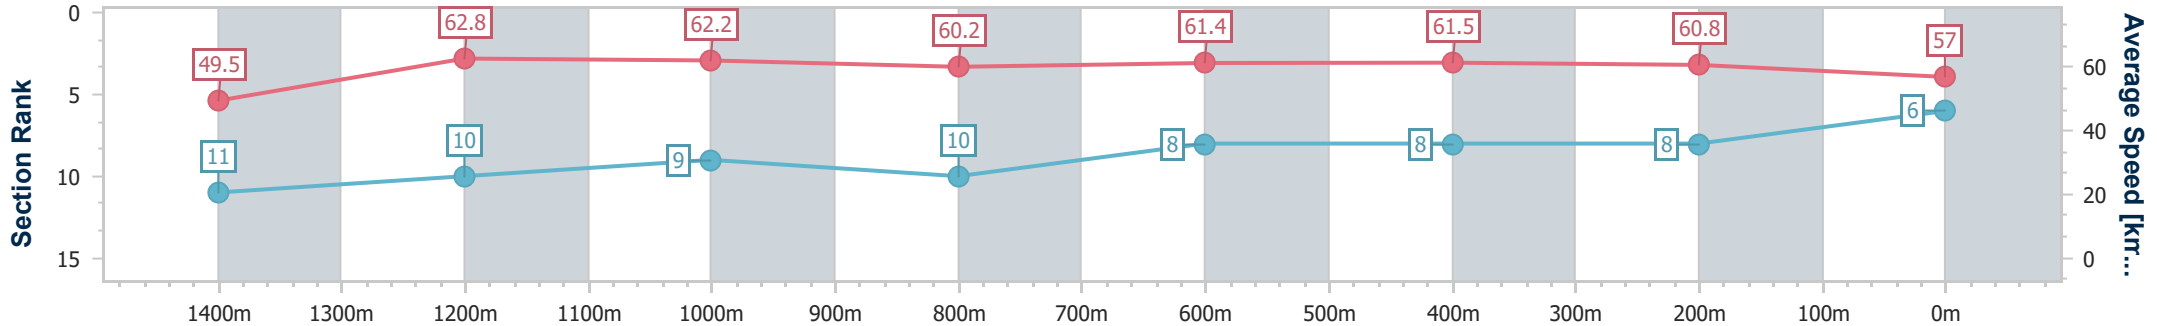

Horse/Jockey Name	Moktaffy
Final Rank	6
Fastest Section Time (Section)	0:11.47 (1400m)
Top Speed [km/h] (Section)	64.8 (1400m)
Race State	Finished

Eagle Farm QLD Professional
Race 7: LADBROKES YARD COMMENTS BENCHMARK 75
Handicap - 1600m
03 January 2024 - 17:26
Track Rating: Soft 5, Weather: Fine, Rail Position: +11m Entire

BRISBANE
RACING CLUB

Section	Overall	1400m	1200m	1000m	800m	600m	400m	200m
Section Times	1:37.85 [6] (0:14.58)	1:23.27 [11] (0:11.47)	1:11.80 [10] (0:11.59)	1:00.21 [9] (0:12.09)	0:48.12 [10] (0:11.82)	0:36.30 [8] (0:11.74)	0:24.56 [8] (0:11.87)	0:12.69 [8] (0:12.69)
Average Speed [km/h]	49.5	62.8	62.2	60.2	61.4	61.5	60.8	57.0
Top Speed [km/h]	62.9	64.8	63.2	61.6	62.7	63.1	62.5	59.5
Avg. Dist. to Rail [m]	4.7	1.9	2.0	2.1	2.3	0.6	4.4	2.4
Avg. Stride Freq. [Hz]	2.3	2.4	2.4	2.4	2.4	2.5	2.5	2.5
Avg. Stride Length [m]	6.0	7.2	7.1	7.0	7.0	6.9	6.6	6.4

- [ ] Ranking at each section and finish
- -.-.- No data available at this section
- NA No data available