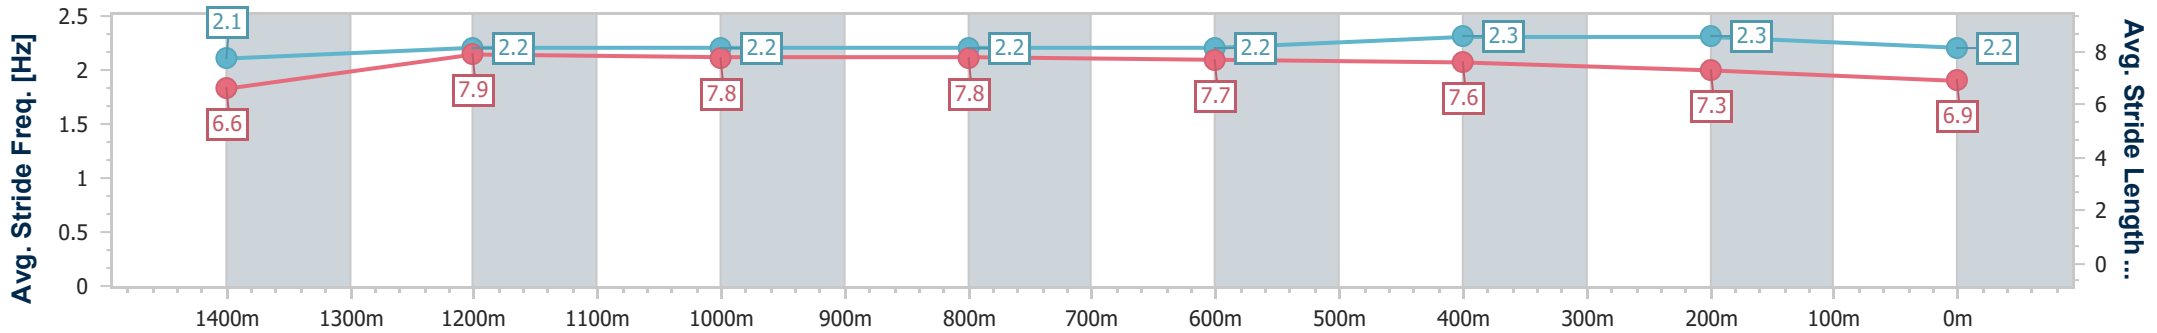

Horse/Jockey Name	Thunder Mania
Final Rank	9
Fastest Section Time (Section)	0:11.69 (1400m)
Top Speed [km/h] (Section)	62.5 (1400m)
Race State	Finished

Eagle Farm QLD Professional
Race 7: LADBROKES YARD COMMENTS BENCHMARK 75
Handicap - 1600m
03 January 2024 - 17:26
Track Rating: Soft 5, Weather: Fine, Rail Position: +11m Entire

BRISBANE
RACING CLUB

Section	Overall	1400m	1200m	1000m	800m	600m	400m	200m
Section Times	1:38.50 [9] (0:14.39)	1:24.11 [9] (0:11.69)	1:12.42 [11] (0:11.84)	1:00.58 [11] (0:11.89)	0:48.69 [11] (0:11.83)	0:36.86 [11] (0:11.77)	0:25.09 [10] (0:11.89)	0:13.20 [9] (0:13.20)
Average Speed [km/h]	50.1	61.8	61.0	61.0	61.3	61.3	60.6	55.0
Top Speed [km/h]	62.5	62.5	62.1	61.9	62.1	61.9	62.3	58.1
Avg. Dist. to Rail [m]	4.7	3.6	2.9	1.9	1.5	0.9	2.8	2.2
Avg. Stride Freq. [Hz]	2.1	2.2	2.2	2.2	2.2	2.3	2.3	2.2
Avg. Stride Length [m]	6.6	7.9	7.8	7.8	7.7	7.6	7.3	6.9

- [ ] Ranking at each section and finish
- -.-.- No data available at this section
- NA No data available