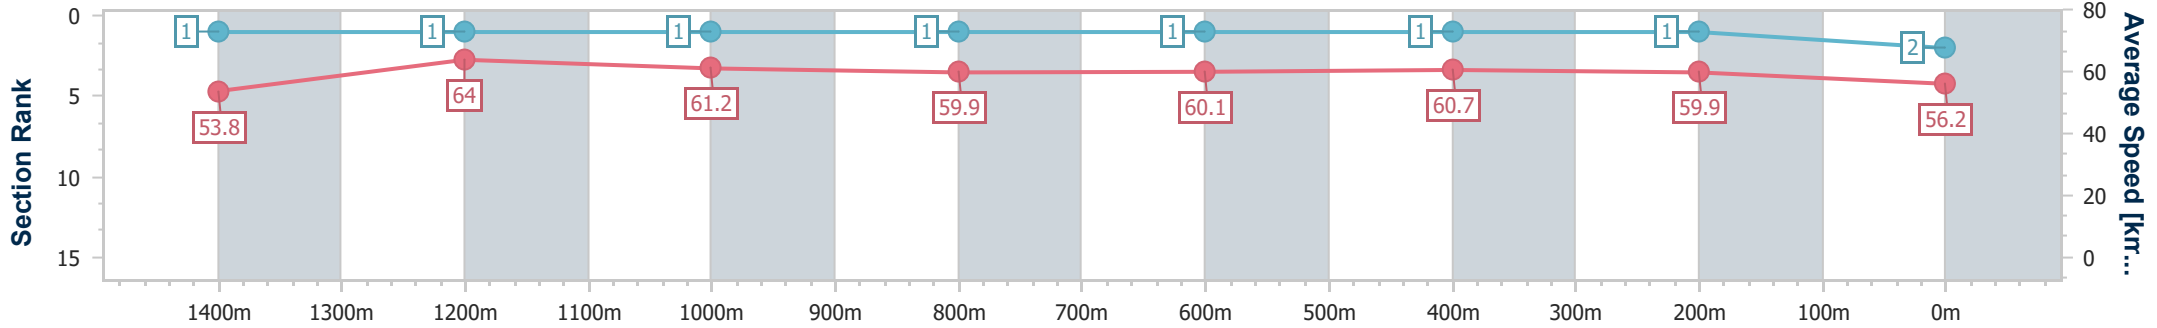

Horse/Jockey Name	Binding
Final Rank	2
Fastest Section Time (Section)	0:11.25 (1400m)
Top Speed [km/h] (Section)	66.1 (Overall)
Race State	Finished

Eagle Farm QLD Professional
Race 7: LADBROKES YARD COMMENTS BENCHMARK 75
Handicap - 1600m
03 January 2024 - 17:26
Track Rating: Soft 5, Weather: Fine, Rail Position: +11m Entire

BRISBANE
RACING CLUB

Section	Overall	1400m	1200m	1000m	800m	600m	400m	200m
Section Times	1:37.40 [2] (0:13.47)	1:23.93 [1] (0:11.25)	1:12.68 [1] (0:11.78)	1:00.90 [1] (0:12.12)	0:48.78 [1] (0:12.00)	0:36.78 [1] (0:11.86)	0:24.92 [1] (0:12.01)	0:12.91 [1] (0:12.91)
Average Speed [km/h]	53.8	64.0	61.2	59.9	60.1	60.7	59.9	56.2
Top Speed [km/h]	66.1	66.0	63.3	60.5	61.3	61.7	61.2	58.2
Avg. Dist. to Rail [m]	1.6	1.8	1.8	1.3	0.7	0.3	0.9	0.6
Avg. Stride Freq. [Hz]	2.3	2.4	2.3	2.3	2.3	2.4	2.4	2.3
Avg. Stride Length [m]	6.6	7.4	7.2	7.1	7.1	7.1	6.9	6.6

- [ ] Ranking at each section and finish
- -.-.- No data available at this section
- NA No data available