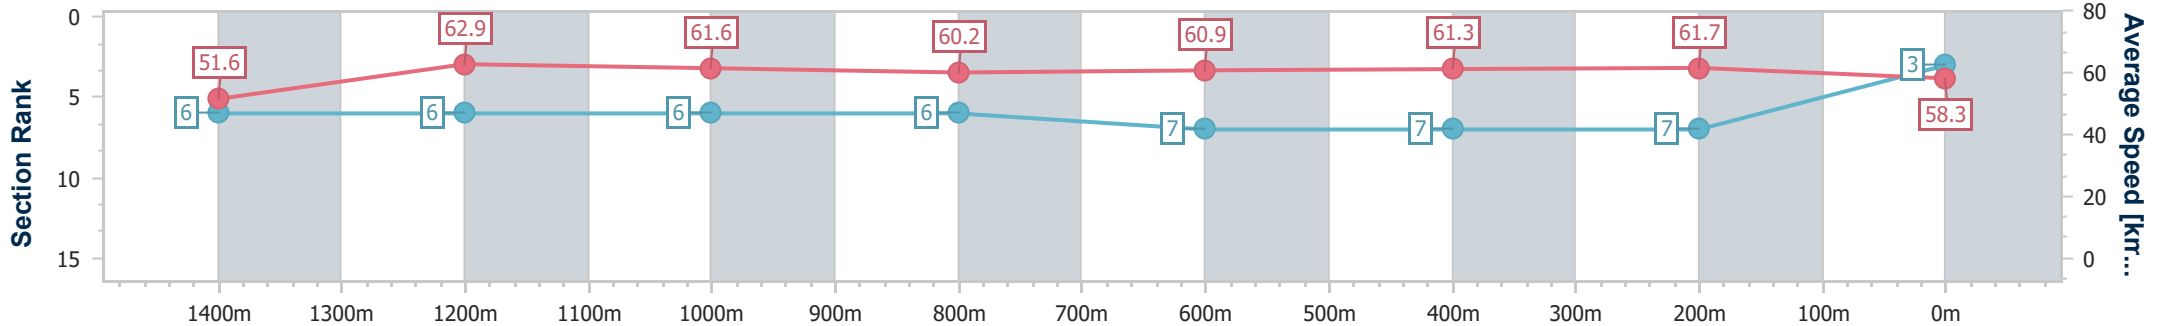

Horse/Jockey Name	Yangari
Final Rank	3
Fastest Section Time (Section)	0:11.44 (1400m)
Top Speed [km/h] (Section)	65.7 (1400m)
Race State	Finished

Eagle Farm QLD Professional
Race 7: LADBROKES YARD COMMENTS BENCHMARK 75
Handicap - 1600m
03 January 2024 - 17:26
Track Rating: Soft 5, Weather: Fine, Rail Position: +11m Entire

BRISBANE
RACING CLUB

Section	Overall	1400m	1200m	1000m	800m	600m	400m	200m
Section Times	1:37.40 [3] (0:14.05)	1:23.35 [6] (0:11.44)	1:11.91 [6] (0:11.76)	1:00.15 [6] (0:12.17)	0:47.98 [6] (0:12.01)	0:35.97 [7] (0:11.86)	0:24.11 [7] (0:11.64)	0:12.47 [7] (0:12.47)
Average Speed [km/h]	51.6	62.9	61.6	60.2	60.9	61.3	61.7	58.3
Top Speed [km/h]	65.3	65.7	62.5	61.7	62.1	62.8	63.3	59.7
Avg. Dist. to Rail [m]	4.4	1.8	2.2	4.0	3.7	1.8	4.0	5.3
Avg. Stride Freq. [Hz]	2.2	2.3	2.3	2.3	2.3	2.3	2.3	2.2
Avg. Stride Length [m]	6.6	7.5	7.4	7.4	7.5	7.5	7.3	7.2

- [ ] Ranking at each section and finish
- -.-.- No data available at this section
- NA No data available