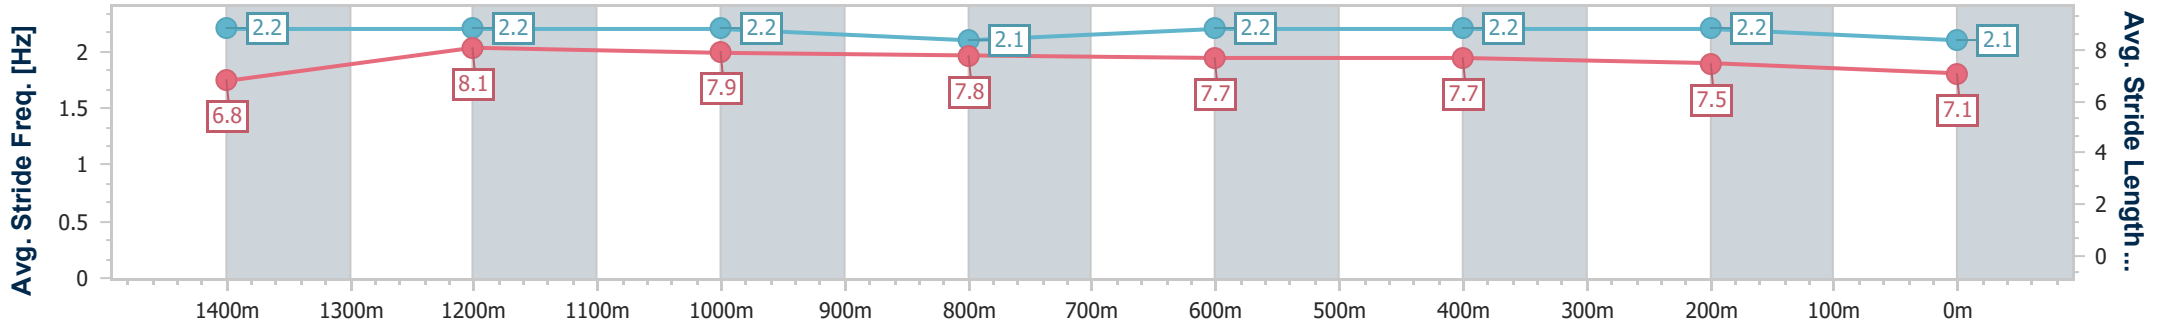

Horse/Jockey Name	Kipling's Journey
Final Rank	7
Fastest Section Time (Section)	0:11.33 (1400m)
Top Speed [km/h] (Section)	65.3 (1400m)
Race State	Finished

Eagle Farm QLD Professional
Race 7: LADBROKES YARD COMMENTS BENCHMARK 75
Handicap - 1600m
03 January 2024 - 17:26
Track Rating: Soft 5, Weather: Fine, Rail Position: +11m Entire

BRISBANE
RACING CLUB

Section	Overall	1400m	1200m	1000m	800m	600m	400m	200m
Section Times	1:37.92 [7] (0:13.53)	1:24.39 [2] (0:11.33)	1:13.06 [2] (0:11.76)	1:01.30 [2] (0:12.14)	0:49.16 [2] (0:12.05)	0:37.11 [2] (0:11.77)	0:25.34 [2] (0:12.02)	0:13.32 [2] (0:13.32)
Average Speed [km/h]	53.5	63.8	61.4	60.1	60.2	61.6	59.8	54.4
Top Speed [km/h]	65.0	65.3	62.9	61.2	60.9	62.1	61.7	57.2
Avg. Dist. to Rail [m]	5.2	3.0	3.1	2.8	1.9	1.3	2.2	2.8
Avg. Stride Freq. [Hz]	2.2	2.2	2.2	2.1	2.2	2.2	2.2	2.1
Avg. Stride Length [m]	6.8	8.1	7.9	7.8	7.7	7.7	7.5	7.1

- [ ] Ranking at each section and finish
- -.-.- No data available at this section
- NA No data available