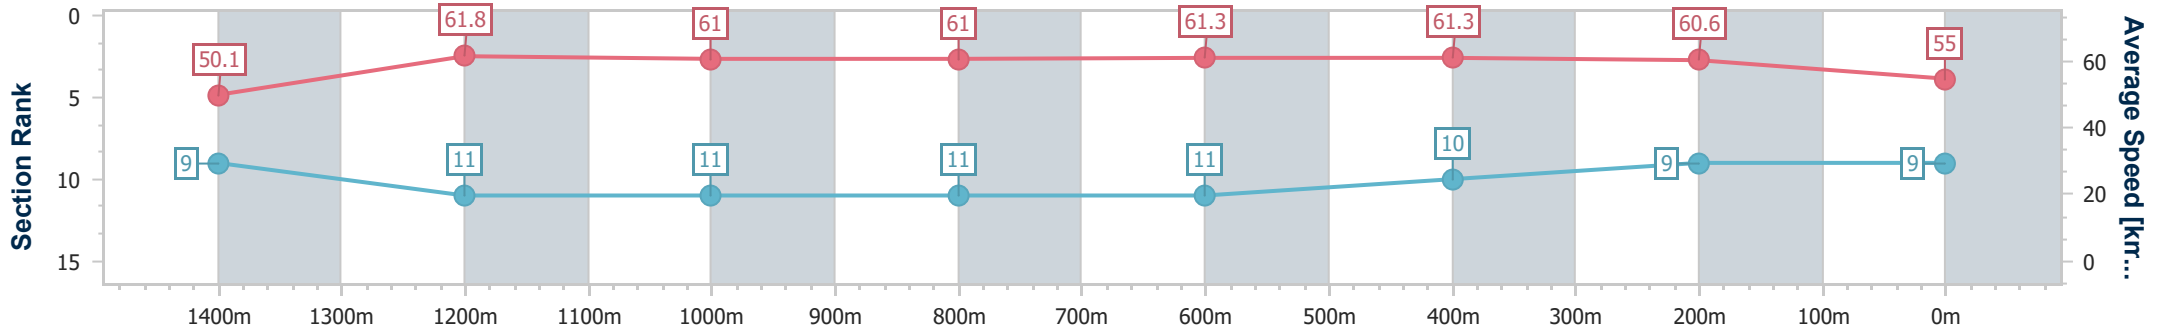

Horse/Jockey Name	Thunder Mania
Final Rank	9
Fastest Section Time (Section)	0:11.69 (1400m)
Top Speed [km/h] (Section)	62.5 (1400m)
Race State	Finished

Eagle Farm QLD Professional
Race 7: LADBROKES YARD COMMENTS BENCHMARK 75
Handicap - 1600m
03 January 2024 - 17:26
Track Rating: Soft 5, Weather: Fine, Rail Position: +11m Entire

BRISBANE
RACING CLUB

Section	Overall	1400m	1200m	1000m	800m	600m	400m	200m
Section Times	1:38.50 [9] (0:14.39)	1:24.11 [9] (0:11.69)	1:12.42 [11] (0:11.84)	1:00.58 [11] (0:11.89)	0:48.69 [11] (0:11.83)	0:36.86 [11] (0:11.77)	0:25.09 [10] (0:11.89)	0:13.20 [9] (0:13.20)
Average Speed [km/h]	50.1	61.8	61.0	61.0	61.3	61.3	60.6	55.0
Top Speed [km/h]	62.5	62.5	62.1	61.9	62.1	61.9	62.3	58.1
Avg. Dist. to Rail [m]	4.7	3.6	2.9	1.9	1.5	0.9	2.8	2.2
Avg. Stride Freq. [Hz]	2.1	2.2	2.2	2.2	2.2	2.3	2.3	2.2
Avg. Stride Length [m]	6.6	7.9	7.8	7.8	7.7	7.6	7.3	6.9

- [ ] Ranking at each section and finish
- -.-.- No data available at this section
- NA No data available