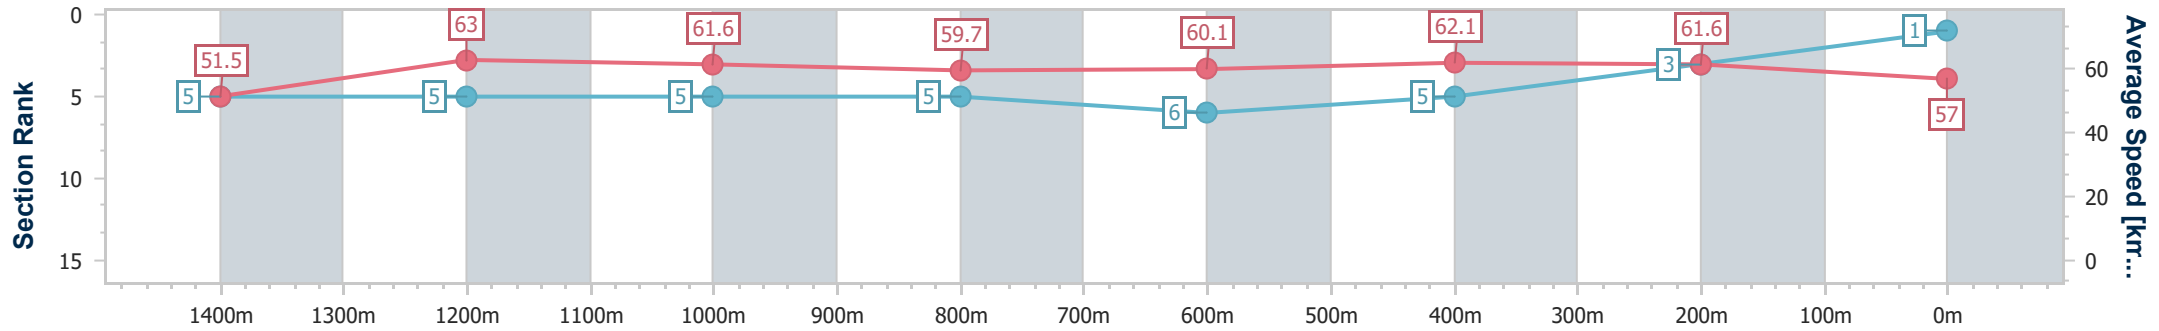

BRISBANE  
 RACING CLUB

Section	Overall	1400m	1200m	1000m	800m	600m	400m	200m
Section Times	1:37.26 [1] (0:13.96)	1:23.30 [5] (0:11.48)	1:11.82 [5] (0:11.71)	1:00.11 [5] (0:12.11)	0:48.00 [5] (0:12.07)	0:35.93 [6] (0:11.60)	0:24.33 [5] (0:11.67)	0:12.66 [3] (0:12.66)
Average Speed [km/h]	51.5	63.0	61.6	59.7	60.1	62.1	61.6	57.0
Top Speed [km/h]	63.8	64.8	63.4	61.8	61.6	64.0	64.0	58.6
Avg. Dist. to Rail [m]	1.4	1.4	1.1	1.3	1.3	0.5	2.8	3.4
Avg. Stride Freq. [Hz]	2.3	2.4	2.4	2.3	2.3	2.4	2.5	2.3
Avg. Stride Length [m]	6.3	7.3	7.3	7.1	7.2	7.1	6.9	6.8