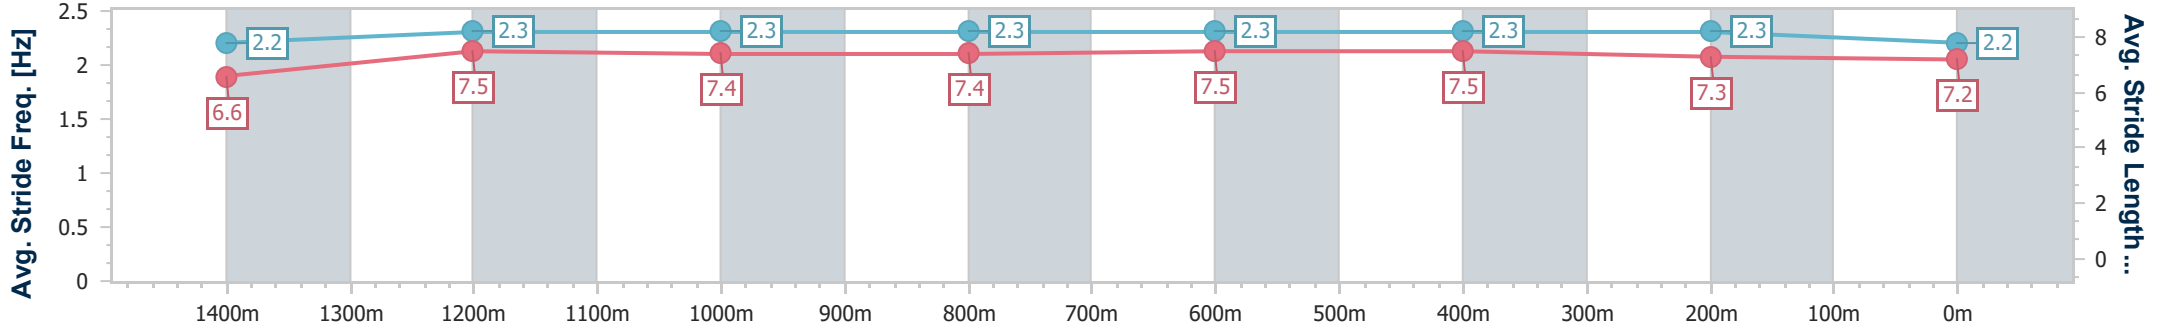

Horse/Jockey Name	Yangari
Final Rank	3
Fastest Section Time (Section)	0:11.44 (1400m)
Top Speed [km/h] (Section)	65.7 (1400m)
Race State	Finished

Eagle Farm QLD Professional
Race 7: LADBROKES YARD COMMENTS BENCHMARK 75
Handicap - 1600m
03 January 2024 - 17:26
Track Rating: Soft 5, Weather: Fine, Rail Position: +11m Entire

BRISBANE
RACING CLUB

Section	Overall	1400m	1200m	1000m	800m	600m	400m	200m
Section Times	1:37.40 [3] (0:14.05)	1:23.35 [6] (0:11.44)	1:11.91 [6] (0:11.76)	1:00.15 [6] (0:12.17)	0:47.98 [6] (0:12.01)	0:35.97 [7] (0:11.86)	0:24.11 [7] (0:11.64)	0:12.47 [7] (0:12.47)
Average Speed [km/h]	51.6	62.9	61.6	60.2	60.9	61.3	61.7	58.3
Top Speed [km/h]	65.3	65.7	62.5	61.7	62.1	62.8	63.3	59.7
Avg. Dist. to Rail [m]	4.4	1.8	2.2	4.0	3.7	1.8	4.0	5.3
Avg. Stride Freq. [Hz]	2.2	2.3	2.3	2.3	2.3	2.3	2.3	2.2
Avg. Stride Length [m]	6.6	7.5	7.4	7.4	7.5	7.5	7.3	7.2

- [ ] Ranking at each section and finish
- -.-.- No data available at this section
- NA No data available