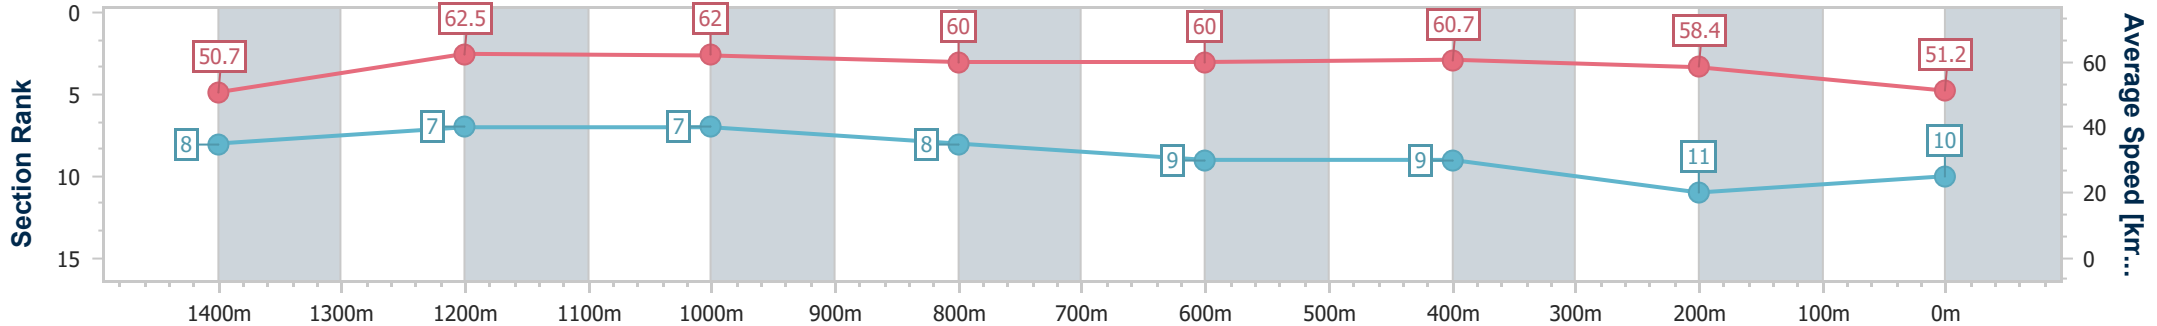

Section	Overall	1400m	1200m	1000m	800m	600m	400m	200m					
Section Times	1:39.77 [10] (0:14.23)	1:25.54 [8] (0:11.52)	1:14.02 [7] (0:11.68)	1:02.34 [7] (0:12.10)	0:50.24 [8] (0:12.06)	0:38.18 [9] (0:11.76)	0:26.42 [9] (0:12.29)	0:14.13 [11] (0:14.13)					
Average Speed [km/h]	50.7	62.5	62.0	60.0	60.0	60.7	58.4	51.2					
Top Speed [km/h]	62.7	63.5	62.8	61.3	60.9	61.3	61.7	55.4					
Avg. Dist. to Rail [m]	1.9	2.6	3.4	2.3	0.8	1.3	0.7	0.2					
Avg. Stride Freq. [Hz]	2.2	2.3	2.3	2.3	2.3	2.3	2.3	2.2					
Avg. Stride Length [m]	6.3	7.5	7.4	7.3	7.2	7.2	7.0	6.6					