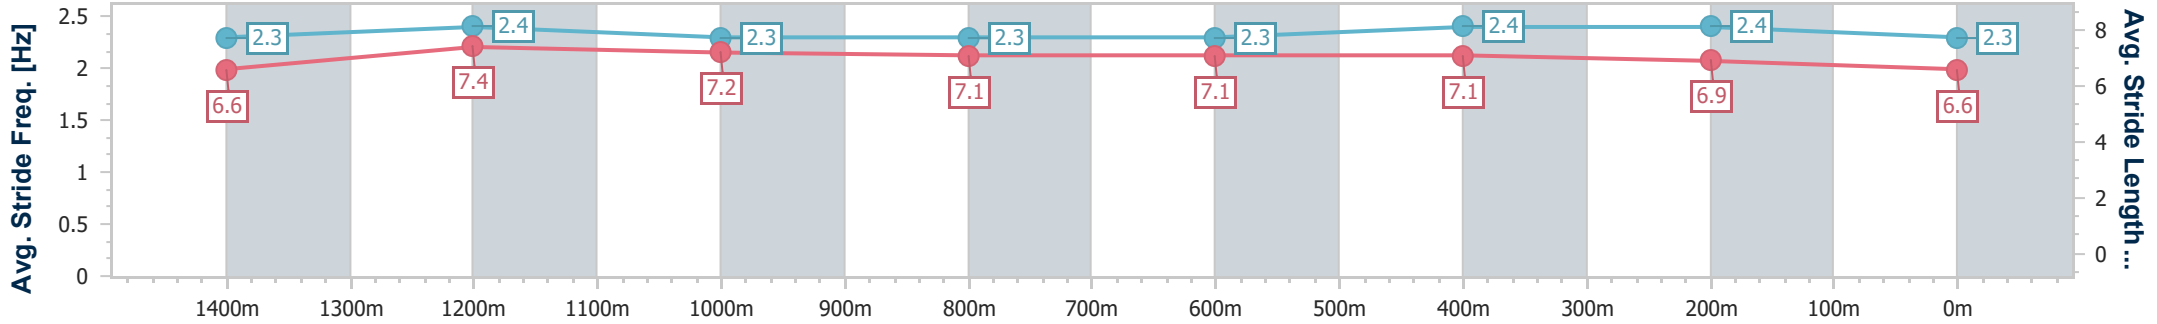

Horse/Jockey Name	Binding
Final Rank	2
Fastest Section Time (Section)	0:11.25 (1400m)
Top Speed [km/h] (Section)	66.1 (Overall)
Race State	Finished

Eagle Farm QLD Professional
Race 7: LADBROKES YARD COMMENTS BENCHMARK 75
Handicap - 1600m
03 January 2024 - 17:26
Track Rating: Soft 5, Weather: Fine, Rail Position: +11m Entire

BRISBANE
RACING CLUB

Section	Overall	1400m	1200m	1000m	800m	600m	400m	200m
Section Times	1:37.40 [2] (0:13.47)	1:23.93 [1] (0:11.25)	1:12.68 [1] (0:11.78)	1:00.90 [1] (0:12.12)	0:48.78 [1] (0:12.00)	0:36.78 [1] (0:11.86)	0:24.92 [1] (0:12.01)	0:12.91 [1] (0:12.91)
Average Speed [km/h]	53.8	64.0	61.2	59.9	60.1	60.7	59.9	56.2
Top Speed [km/h]	66.1	66.0	63.3	60.5	61.3	61.7	61.2	58.2
Avg. Dist. to Rail [m]	1.6	1.8	1.8	1.3	0.7	0.3	0.9	0.6
Avg. Stride Freq. [Hz]	2.3	2.4	2.3	2.3	2.3	2.4	2.4	2.3
Avg. Stride Length [m]	6.6	7.4	7.2	7.1	7.1	7.1	6.9	6.6

- [ ] Ranking at each section and finish
- -.-.- No data available at this section
- NA No data available