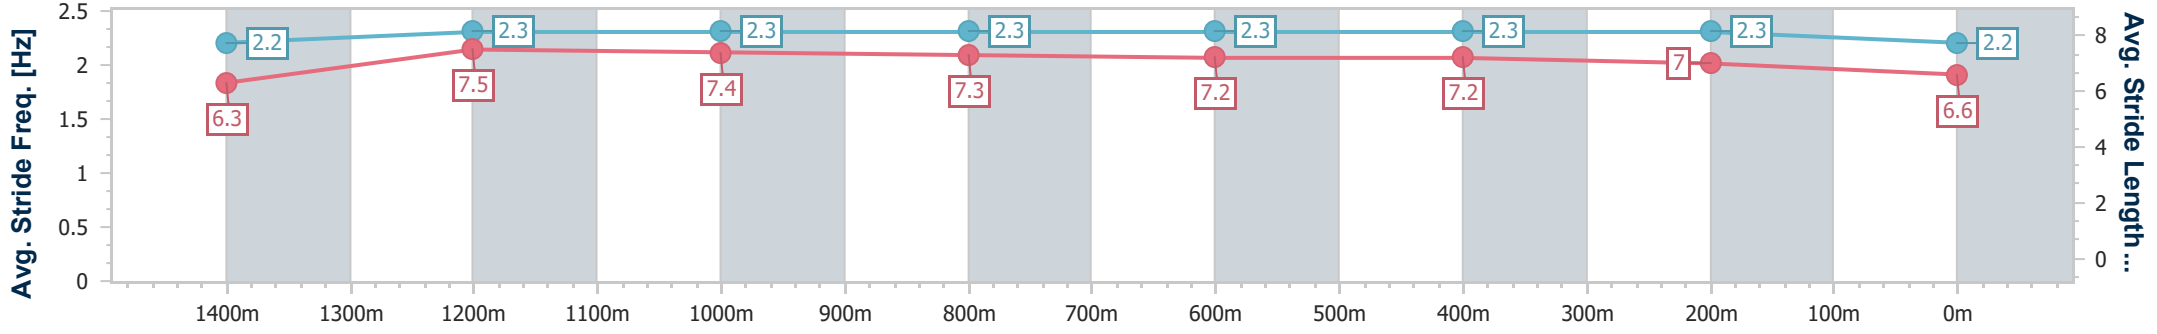

Eagle Farm QLD Professional  
Race 7: LADBROKES YARD COMMENTS BENCHMARK 75  
Handicap - 1600m

03 January 2024 - 17:26

Track Rating: Soft 5, Weather: Fine, Rail Position: +11m Entire

BRISBANE  
RACING CLUB

Section	Overall	1400m	1200m	1000m	800m	600m	400m	200m					
Section Times	1:39.77 [10] (0:14.23)	1:25.54 [8] (0:11.52)	1:14.02 [7] (0:11.68)	1:02.34 [7] (0:12.10)	0:50.24 [8] (0:12.06)	0:38.18 [9] (0:11.76)	0:26.42 [9] (0:12.29)	0:14.13 [11] (0:14.13)					
Average Speed [km/h]	50.7	62.5	62.0	60.0	60.0	60.7	58.4	51.2					
Top Speed [km/h]	62.7	63.5	62.8	61.3	60.9	61.3	61.7	55.4					
Avg. Dist. to Rail [m]	1.9	2.6	3.4	2.3	0.8	1.3	0.7	0.2					
Avg. Stride Freq. [Hz]	2.2	2.3	2.3	2.3	2.3	2.3	2.3	2.2					
Avg. Stride Length [m]	6.3	7.5	7.4	7.3	7.2	7.2	7.0	6.6					