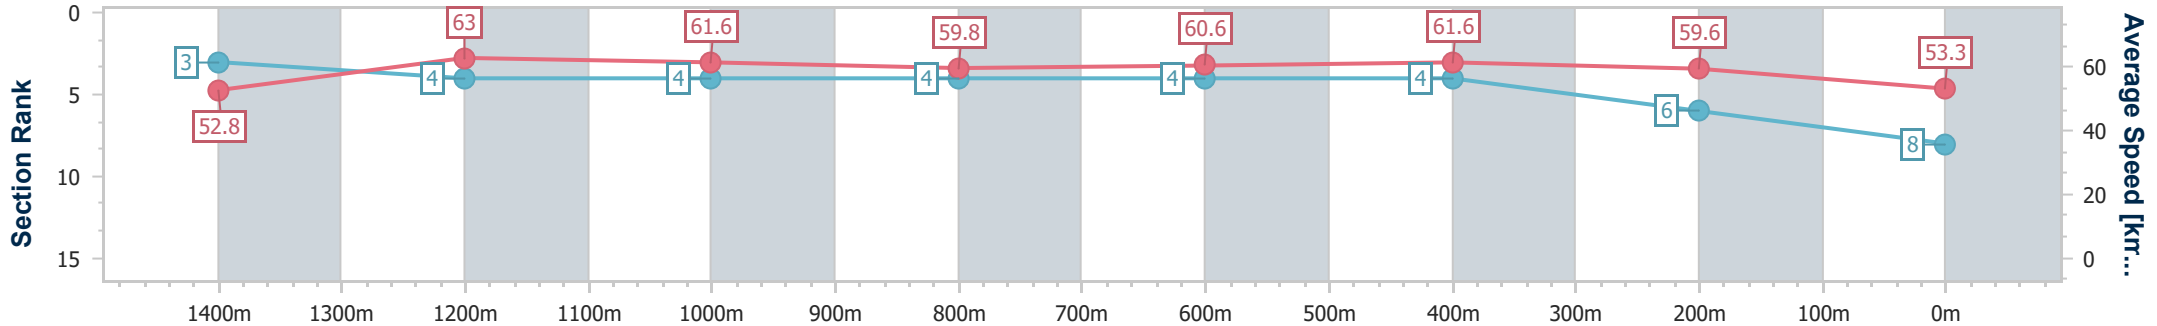

Horse/Jockey Name	Kind Wish
Final Rank	8
Fastest Section Time (Section)	0:11.42 (1400m)
Top Speed [km/h] (Section)	64.6 (1400m)
Race State	Finished

Eagle Farm QLD Professional
Race 7: LADBROKES YARD COMMENTS BENCHMARK 75
Handicap - 1600m
03 January 2024 - 17:26
Track Rating: Soft 5, Weather: Fine, Rail Position: +11m Entire

BRISBANE
RACING CLUB

Section	Overall	1400m	1200m	1000m	800m	600m	400m	200m
Section Times	1:38.48 [8] (0:13.72)	1:24.76 [3] (0:11.42)	1:13.34 [4] (0:11.76)	1:01.58 [4] (0:12.12)	0:49.46 [4] (0:12.01)	0:37.45 [4] (0:11.79)	0:25.66 [4] (0:12.09)	0:13.57 [6] (0:13.57)
Average Speed [km/h]	52.8	63.0	61.6	59.8	60.6	61.6	59.6	53.3
Top Speed [km/h]	64.1	64.6	62.9	61.6	61.4	63.0	62.1	56.2
Avg. Dist. to Rail [m]	6.5	2.9	2.9	2.0	2.0	2.0	4.6	4.5
Avg. Stride Freq. [Hz]	2.4	2.6	2.5	2.4	2.4	2.5	2.5	2.4
Avg. Stride Length [m]	6.0	6.8	6.9	6.8	6.9	6.9	6.6	6.2

- [ ] Ranking at each section and finish
- -.-.- No data available at this section
- NA No data available