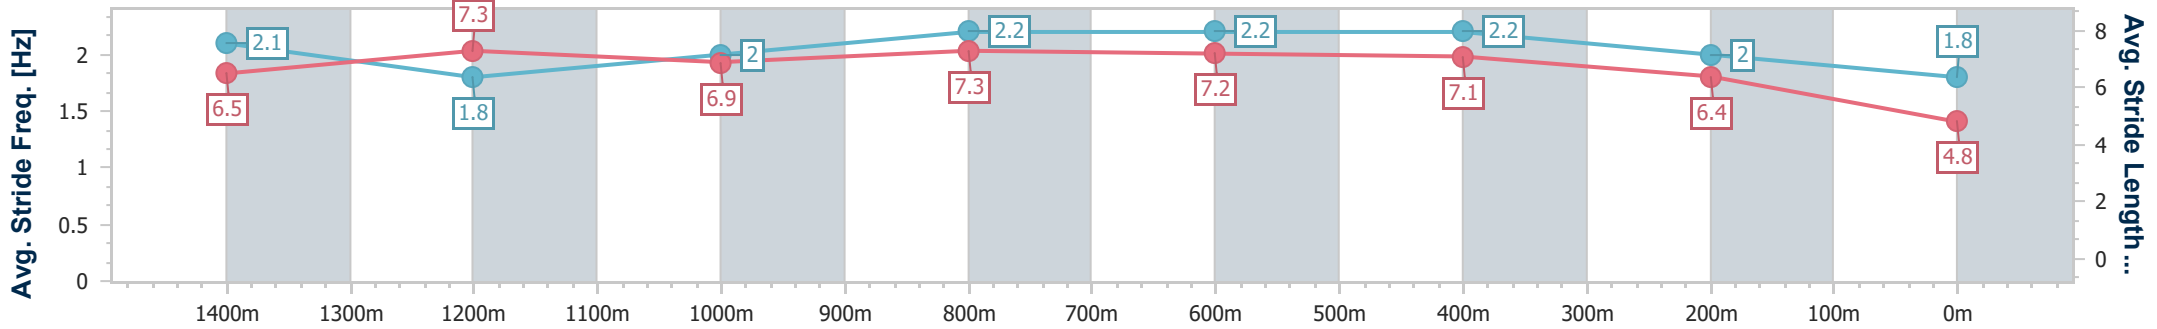

Horse/Jockey Name	Winston Smurfhill
Final Rank	12
Fastest Section Time (Section)	0:12.50 (800m)
Top Speed [km/h] (Section)	58.8 (Overall)
Race State	Finished

Eagle Farm QLD Professional
Race 7: LADBROKES YARD COMMENTS BENCHMARK 75
Handicap - 1600m
03 January 2024 - 17:26
Track Rating: Soft 5, Weather: Fine, Rail Position: +11m Entire

BRISBANE
RACING CLUB

Section	Overall	1400m	1200m	1000m	800m	600m	400m	200m
Section Times	2:01.89 [12] (0:14.95)	1:46.94 [12] (0:15.53)	1:31.41 [12] (0:15.02)	1:16.39 [12] (0:12.63)	1:03.76 [12] (0:12.50)	0:51.26 [12] (0:12.98)	0:38.28 [12] (0:15.26)	0:23.02 [12] (0:23.02)
Average Speed [km/h]	48.8	47.1	48.7	57.7	57.7	55.5	47.1	31.3
Top Speed [km/h]	58.8	49.2	55.1	58.4	58.4	56.8	54.7	36.7
Avg. Dist. to Rail [m]	10.3	17.5	14.3	2.4	0.7	0.2	0.9	0.8
Avg. Stride Freq. [Hz]	2.1	1.8	2.0	2.2	2.2	2.2	2.0	1.8
Avg. Stride Length [m]	6.5	7.3	6.9	7.3	7.2	7.1	6.4	4.8

- [ ] Ranking at each section and finish
- -.-.- No data available at this section
- NA No data available