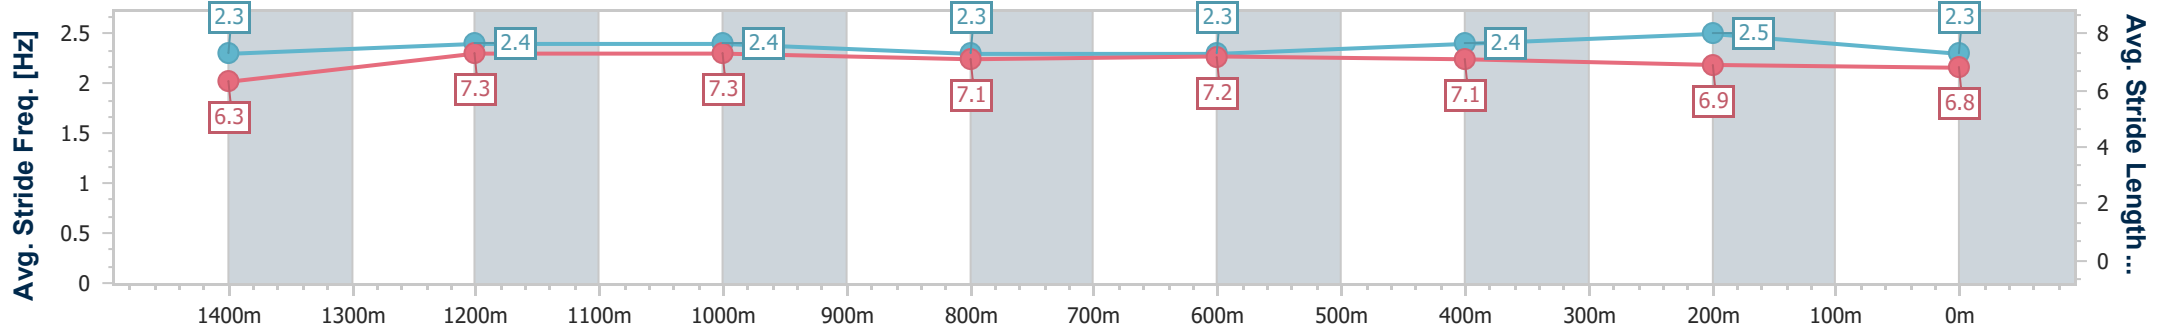

BRISBANE  
 RACING CLUB

Section	Overall	1400m	1200m	1000m	800m	600m	400m	200m
Section Times	1:37.26 [1] (0:13.96)	1:23.30 [5] (0:11.48)	1:11.82 [5] (0:11.71)	1:00.11 [5] (0:12.11)	0:48.00 [5] (0:12.07)	0:35.93 [6] (0:11.60)	0:24.33 [5] (0:11.67)	0:12.66 [3] (0:12.66)
Average Speed [km/h]	51.5	63.0	61.6	59.7	60.1	62.1	61.6	57.0
Top Speed [km/h]	63.8	64.8	63.4	61.8	61.6	64.0	64.0	58.6
Avg. Dist. to Rail [m]	1.4	1.4	1.1	1.3	1.3	0.5	2.8	3.4
Avg. Stride Freq. [Hz]	2.3	2.4	2.4	2.3	2.3	2.4	2.5	2.3
Avg. Stride Length [m]	6.3	7.3	7.3	7.1	7.2	7.1	6.9	6.8