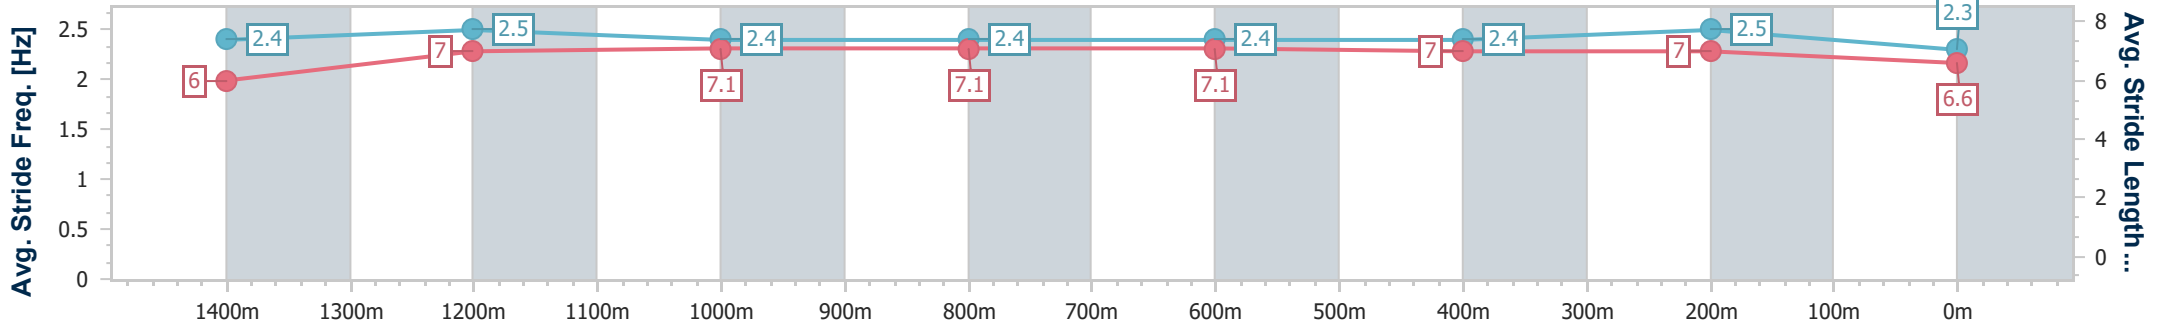

Section	Overall	1400m	1200m	1000m	800m	600m	400m	200m
Section Times	1:37.75 [5] (0:14.19)	1:23.56 [7] (0:11.59)	1:11.97 [8] (0:11.72)	1:00.25 [8] (0:12.00)	0:48.25 [7] (0:11.80)	0:36.45 [5] (0:11.80)	0:24.65 [6] (0:11.73)	0:12.92 [5] (0:12.92)
Average Speed [km/h]	50.9	62.3	61.6	60.9	61.6	61.5	61.5	55.9
Top Speed [km/h]	63.3	63.3	62.9	61.7	62.4	62.4	62.7	58.9
Avg. Dist. to Rail [m]	2.8	2.9	3.1	3.3	2.5	1.6	5.0	4.8
Avg. Stride Freq. [Hz]	2.4	2.5	2.4	2.4	2.4	2.4	2.5	2.3
Avg. Stride Length [m]	6.0	7.0	7.1	7.1	7.1	7.0	7.0	6.6