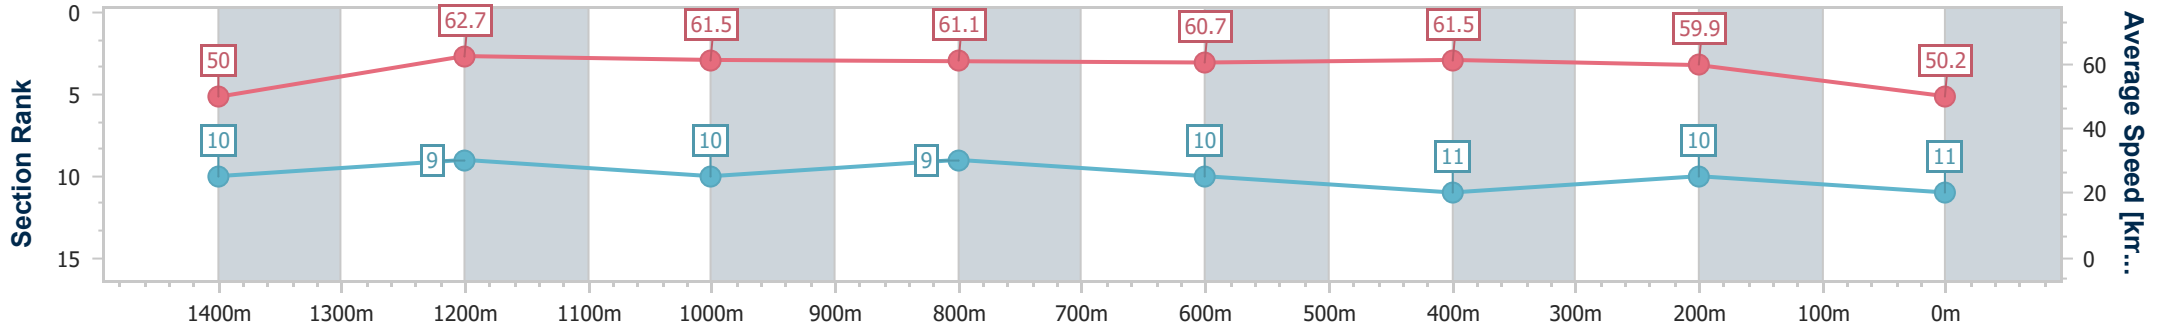

Horse/Jockey Name	Sheza Firecracker
Final Rank	11
Fastest Section Time (Section)	0:11.51 (1400m)
Top Speed [km/h] (Section)	64.2 (1400m)
Race State	Finished

Eagle Farm QLD Professional
Race 7: LADBROKES YARD COMMENTS BENCHMARK 75
Handicap - 1600m
03 January 2024 - 17:26
Track Rating: Soft 5, Weather: Fine, Rail Position: +11m Entire

BRISBANE
RACING CLUB

Section	Overall	1400m	1200m	1000m	800m	600m	400m	200m
Section Times	1:39.97 [11] (0:14.48)	1:25.49 [10] (0:11.51)	1:13.98 [9] (0:11.72)	1:02.26 [10] (0:11.91)	0:50.35 [9] (0:12.02)	0:38.33 [10] (0:11.92)	0:26.41 [11] (0:11.98)	0:14.43 [10] (0:14.43)
Average Speed [km/h]	50.0	62.7	61.5	61.1	60.7	61.5	59.9	50.2
Top Speed [km/h]	64.1	64.2	63.0	63.1	61.7	62.5	62.5	57.6
Avg. Dist. to Rail [m]	3.2	2.1	2.3	2.3	3.2	3.5	7.7	6.6
Avg. Stride Freq. [Hz]	2.4	2.4	2.3	2.3	2.3	2.4	2.4	2.2
Avg. Stride Length [m]	5.9	7.3	7.3	7.3	7.3	7.2	7.0	6.3

- [ ] Ranking at each section and finish
- -.-.- No data available at this section
- NA No data available