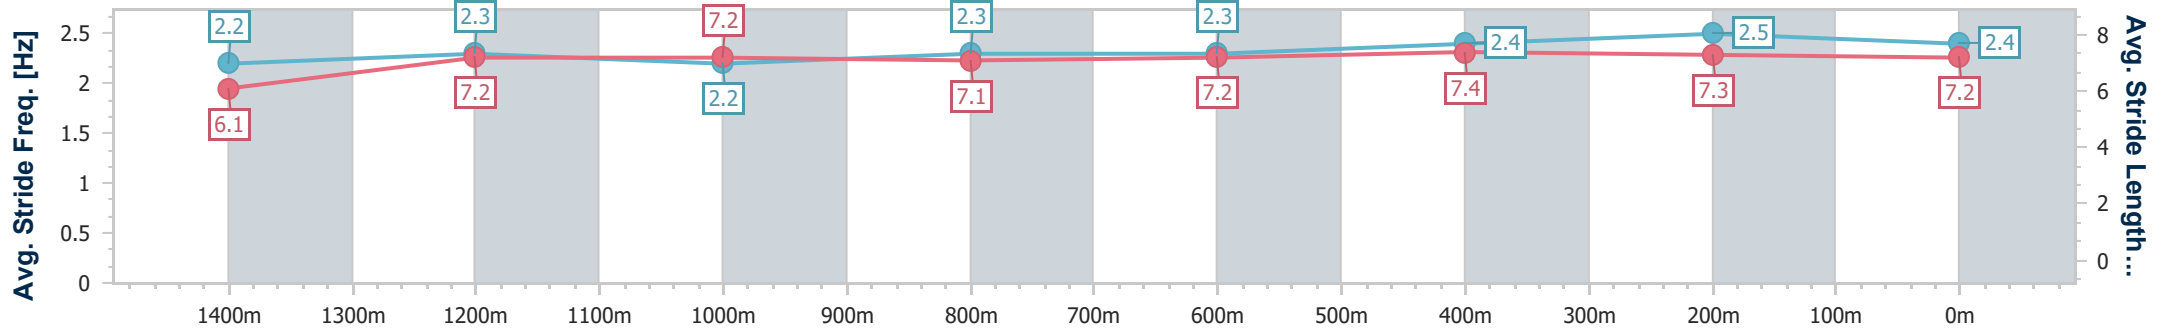

Section	Overall	1400m	1200m	1000m	800m	600m	400m	200m
Section Times	1:38.20 [1] (0:14.80)	1:23.40 [6] (0:12.25)	1:11.15 [6] (0:12.39)	0:58.76 [6] (0:12.56)	0:46.20 [5] (0:12.33)	0:33.87 [5] (0:11.50)	0:22.37 [5] (0:10.93)	0:11.44 [2] (0:11.44)
Average Speed [km/h]	48.5	58.8	58.2	57.4	59.3	64.1	66.1	63.0
Top Speed [km/h]	61.6	60.0	59.3	58.8	61.0	66.3	67.8	65.6
Avg. Dist. to Rail [m]	1.6	0.5	0.7	0.8	3.1	4.0	4.6	4.2
Avg. Stride Freq. [Hz]	2.2	2.3	2.2	2.3	2.3	2.4	2.5	2.4
Avg. Stride Length [m]	6.1	7.2	7.2	7.1	7.2	7.4	7.3	7.2