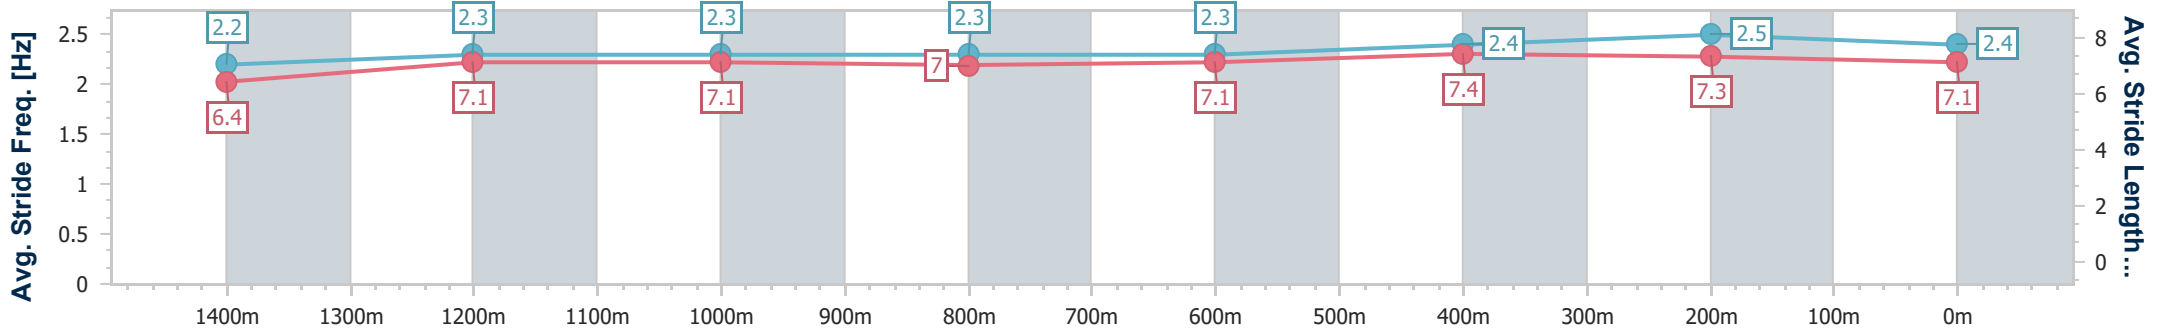

Horse/Jockey Name	Fire King
Final Rank	2
Fastest Section Time (Section)	0:11.11 (400m)
Top Speed [km/h] (Section)	66.0 (600m)
Race State	Finished

Sunshine Coast QLD Professional
Race 2: MAEVA HOSPITALITY OPEN Handicap - 1600m
05 January 2024 - 18:38
Track Rating: Soft 7, Weather: Fine, Rail Position: +7m

Section	Overall	1400m	1200m	1000m	800m	600m	400m	200m
Section Times	1:38.42 [2] (0:14.30)	1:24.12 [4] (0:12.34)	1:11.78 [3] (0:12.51)	0:59.27 [3] (0:12.66)	0:46.61 [3] (0:12.43)	0:34.18 [4] (0:11.37)	0:22.81 [2] (0:11.11)	0:11.70 [1] (0:11.70)
Average Speed [km/h]	50.3	58.7	57.7	57.4	58.7	63.9	65.0	61.4
Top Speed [km/h]	61.0	60.0	58.7	59.3	61.4	66.0	65.5	64.1
Avg. Dist. to Rail [m]	3.6	2.7	2.8	3.0	2.5	1.7	3.1	3.5
Avg. Stride Freq. [Hz]	2.2	2.3	2.3	2.3	2.3	2.4	2.5	2.4
Avg. Stride Length [m]	6.4	7.1	7.1	7.0	7.1	7.4	7.3	7.1

- [ ] Ranking at each section and finish
- -.-.- No data available at this section
- NA No data available