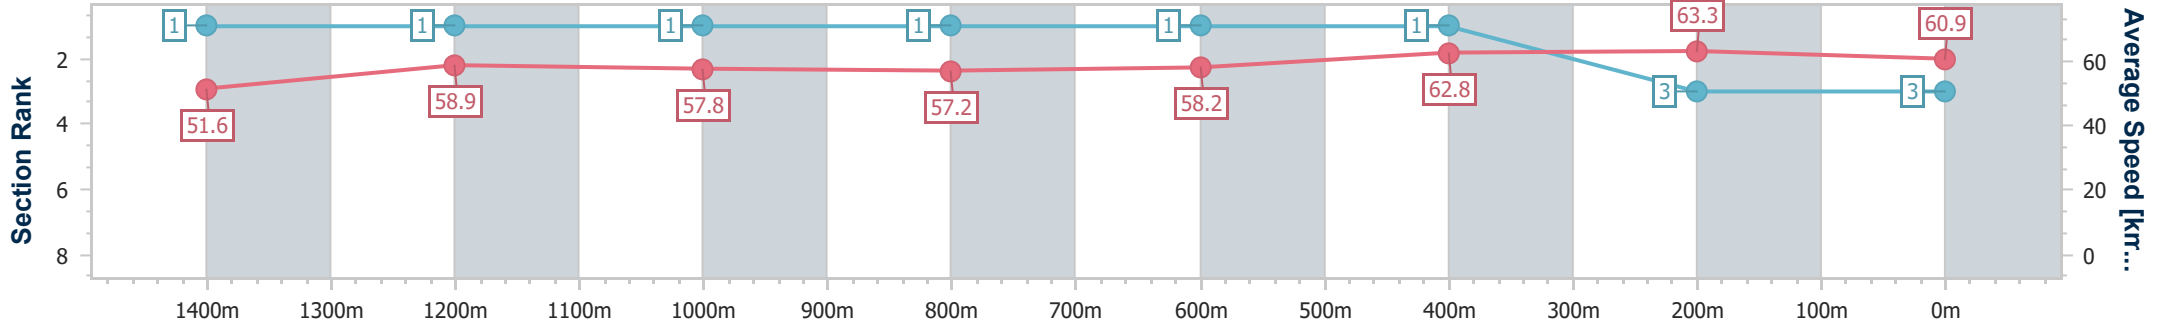

Horse/Jockey Name	So Dapper
Final Rank	3
Fastest Section Time (Section)	0:11.37 (400m)
Top Speed [km/h] (Section)	64.2 (400m)
Race State	Finished

Sunshine Coast QLD Professional
Race 2: MAEVA HOSPITALITY OPEN Handicap - 1600m
05 January 2024 - 18:38
Track Rating: Soft 7, Weather: Fine, Rail Position: +7m

Section	Overall	1400m	1200m	1000m	800m	600m	400m	200m
Section Times	1:38.62 [3] (0:13.96)	1:24.66 [1] (0:12.26)	1:12.40 [1] (0:12.44)	0:59.96 [1] (0:12.62)	0:47.34 [1] (0:12.50)	0:34.84 [1] (0:11.63)	0:23.21 [1] (0:11.37)	0:11.84 [3] (0:11.84)
Average Speed [km/h]	51.6	58.9	57.8	57.2	58.2	62.8	63.3	60.9
Top Speed [km/h]	62.3	60.5	59.1	58.0	61.9	63.6	64.2	64.0
Avg. Dist. to Rail [m]	3.5	0.9	0.6	0.3	2.1	2.3	1.6	0.7
Avg. Stride Freq. [Hz]	2.2	2.3	2.2	2.2	2.3	2.4	2.4	2.3
Avg. Stride Length [m]	6.3	7.2	7.2	7.1	7.1	7.4	7.5	7.4

- [ ] Ranking at each section and finish
- -.-.- No data available at this section
- NA No data available