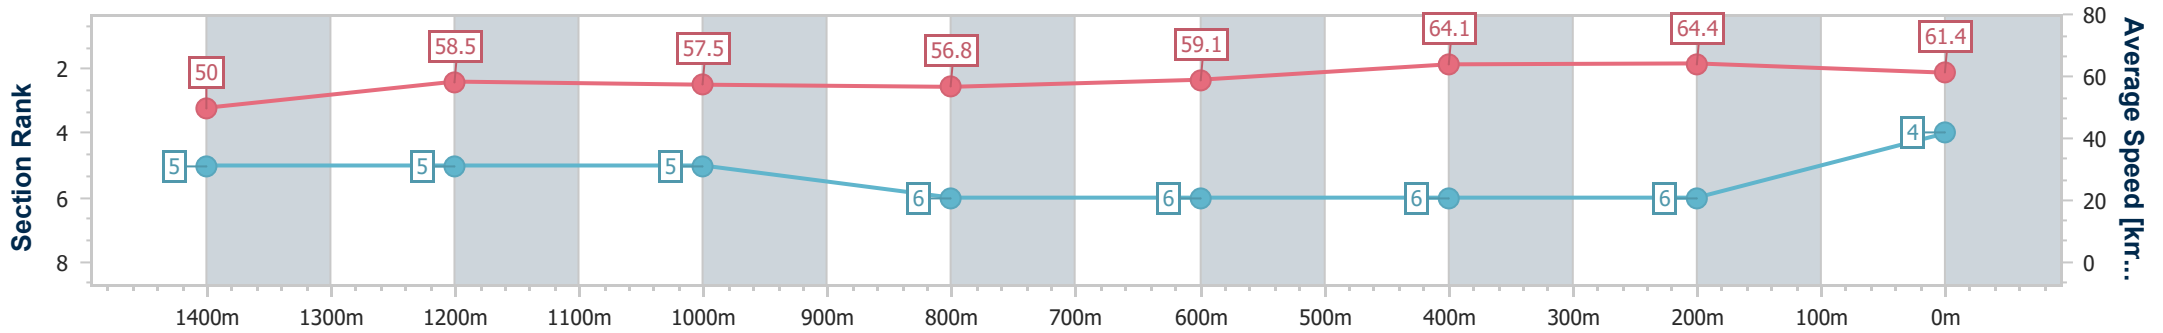

- [] Ranking at each section and finish
- .-.- No data available at this section
- NA No data available

Horse/Jockey Name	Star Of Michelin
Final Rank	4
Fastest Section Time (Section)	0:11.19 (400m)
Top Speed [km/h] (Section)	65.6 (600m)
Race State	Finished

Sunshine Coast QLD Professional
 Race 2: MAEVA HOSPITALITY OPEN Handicap - 1600m
 05 January 2024 - 18:38
 Track Rating: Soft 7, Weather: Fine, Rail Position: +7m

Section	Overall	1400m	1200m	1000m	800m	600m	400m	200m
Section Times	1:38.75 [4] (0:14.37)	1:24.38 [5] (0:12.35)	1:12.03 [5] (0:12.55)	0:59.48 [5] (0:12.75)	0:46.73 [6] (0:12.34)	0:34.39 [6] (0:11.48)	0:22.91 [6] (0:11.19)	0:11.72 [6] (0:11.72)
Average Speed [km/h]	50.0	58.5	57.5	56.8	59.1	64.1	64.4	61.4
Top Speed [km/h]	62.2	60.3	58.8	57.7	60.7	65.6	65.3	64.4
Avg. Dist. to Rail [m]	3.9	1.0	2.0	1.6	2.8	3.1	2.7	4.6
Avg. Stride Freq. [Hz]	2.1	2.1	2.1	2.1	2.2	2.3	2.3	2.3
Avg. Stride Length [m]	6.7	7.6	7.5	7.4	7.6	7.8	7.7	7.5