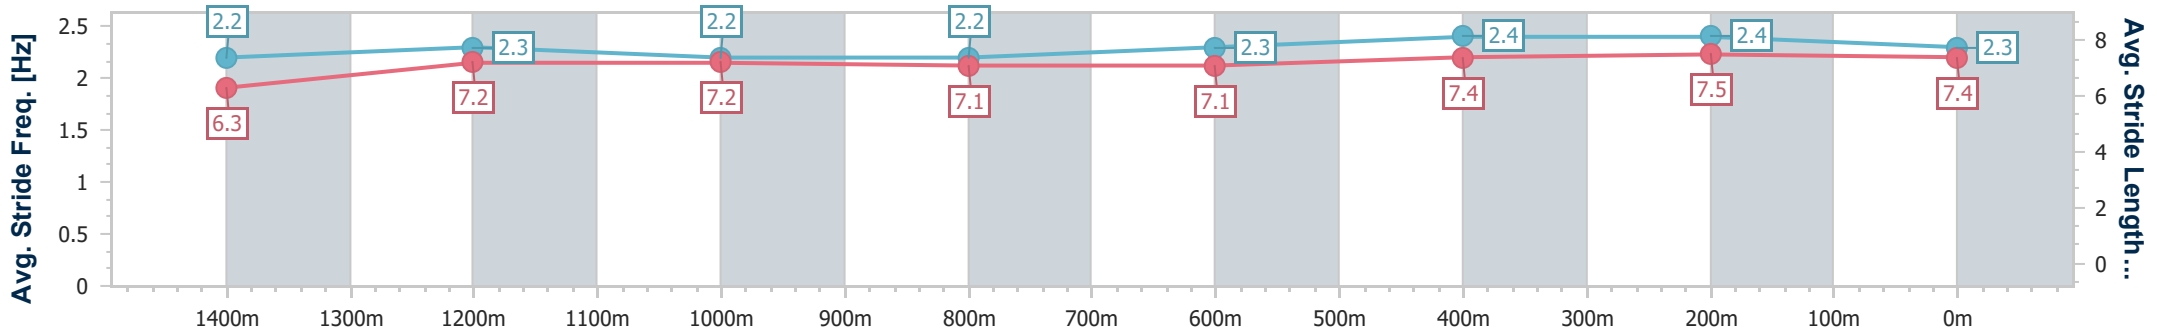

- [] Ranking at each section and finish
- .-.- No data available at this section
- NA No data available

Horse/Jockey Name	So Dapper
Final Rank	3
Fastest Section Time (Section)	0:11.37 (400m)
Top Speed [km/h] (Section)	64.2 (400m)
Race State	Finished

Sunshine Coast QLD Professional
 Race 2: MAEVA HOSPITALITY OPEN Handicap - 1600m
 05 January 2024 - 18:38
 Track Rating: Soft 7, Weather: Fine, Rail Position: +7m

Section	Overall	1400m	1200m	1000m	800m	600m	400m	200m
Section Times	1:38.62 [3] (0:13.96)	1:24.66 [1] (0:12.26)	1:12.40 [1] (0:12.44)	0:59.96 [1] (0:12.62)	0:47.34 [1] (0:12.50)	0:34.84 [1] (0:11.63)	0:23.21 [1] (0:11.37)	0:11.84 [3] (0:11.84)
Average Speed [km/h]	51.6	58.9	57.8	57.2	58.2	62.8	63.3	60.9
Top Speed [km/h]	62.3	60.5	59.1	58.0	61.9	63.6	64.2	64.0
Avg. Dist. to Rail [m]	3.5	0.9	0.6	0.3	2.1	2.3	1.6	0.7
Avg. Stride Freq. [Hz]	2.2	2.3	2.2	2.2	2.3	2.4	2.4	2.3
Avg. Stride Length [m]	6.3	7.2	7.2	7.1	7.1	7.4	7.5	7.4