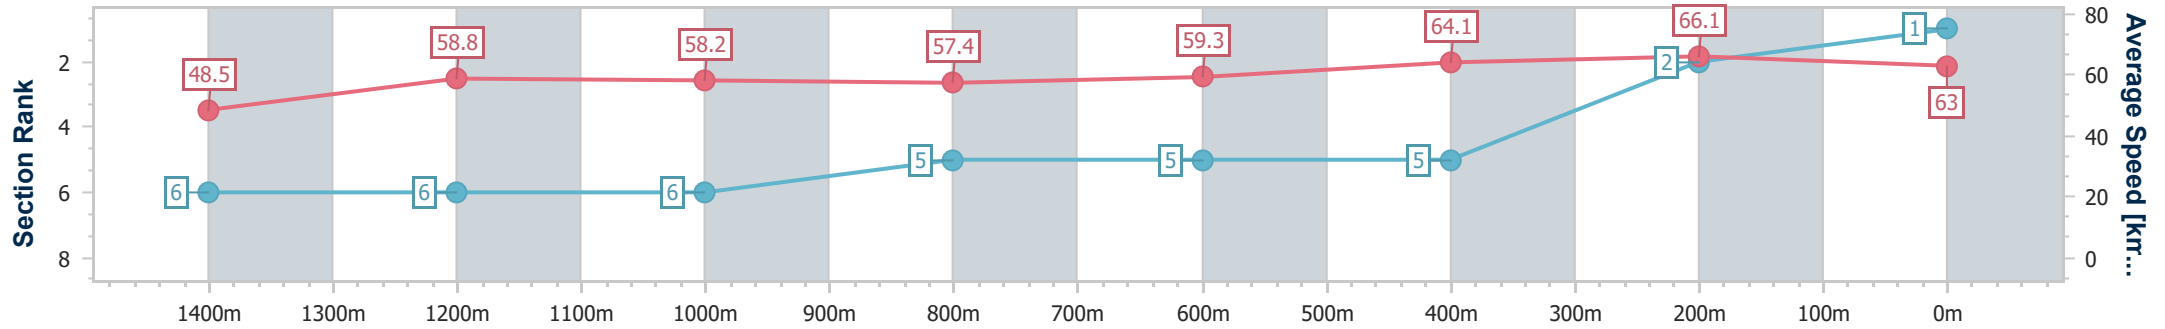

Section	Overall	1400m	1200m	1000m	800m	600m	400m	200m
Section Times	1:38.20 [1] (0:14.80)	1:23.40 [6] (0:12.25)	1:11.15 [6] (0:12.39)	0:58.76 [6] (0:12.56)	0:46.20 [5] (0:12.33)	0:33.87 [5] (0:11.50)	0:22.37 [5] (0:10.93)	0:11.44 [2] (0:11.44)
Average Speed [km/h]	48.5	58.8	58.2	57.4	59.3	64.1	66.1	63.0
Top Speed [km/h]	61.6	60.0	59.3	58.8	61.0	66.3	67.8	65.6
Avg. Dist. to Rail [m]	1.6	0.5	0.7	0.8	3.1	4.0	4.6	4.2
Avg. Stride Freq. [Hz]	2.2	2.3	2.2	2.3	2.3	2.4	2.5	2.4
Avg. Stride Length [m]	6.1	7.2	7.2	7.1	7.2	7.4	7.3	7.2