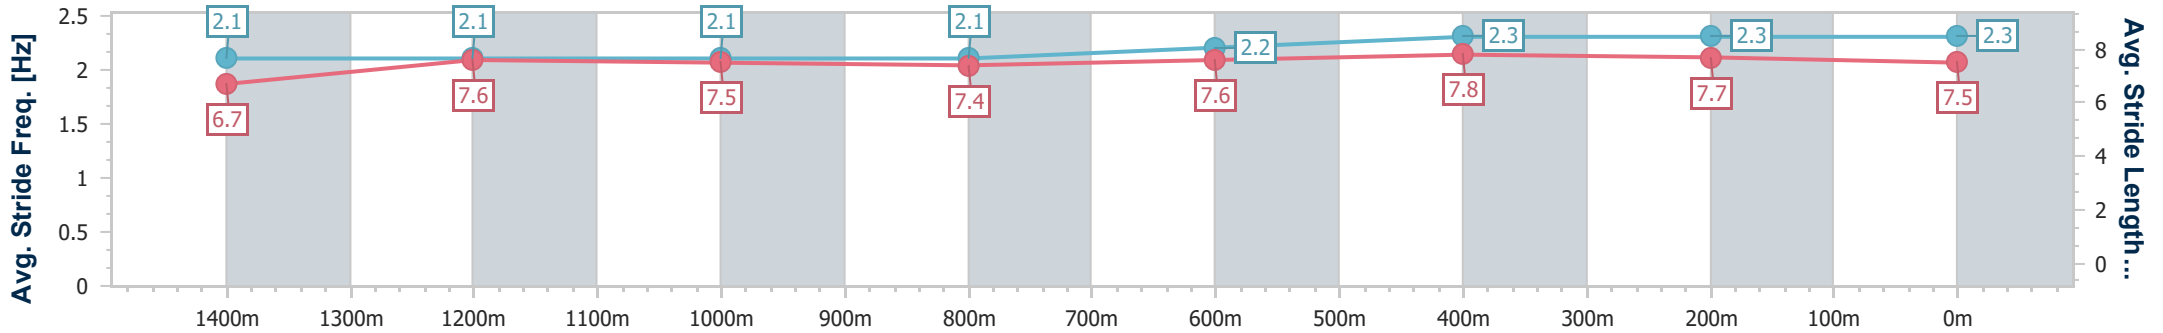

- [] Ranking at each section and finish
- .-.- No data available at this section
- NA No data available

Horse/Jockey Name	Star Of Michelin
Final Rank	4
Fastest Section Time (Section)	0:11.19 (400m)
Top Speed [km/h] (Section)	65.6 (600m)
Race State	Finished

Sunshine Coast QLD Professional
 Race 2: MAEVA HOSPITALITY OPEN Handicap - 1600m
 05 January 2024 - 18:38
 Track Rating: Soft 7, Weather: Fine, Rail Position: +7m

Section	Overall	1400m	1200m	1000m	800m	600m	400m	200m
Section Times	1:38.75 [4] (0:14.37)	1:24.38 [5] (0:12.35)	1:12.03 [5] (0:12.55)	0:59.48 [5] (0:12.75)	0:46.73 [6] (0:12.34)	0:34.39 [6] (0:11.48)	0:22.91 [6] (0:11.19)	0:11.72 [6] (0:11.72)
Average Speed [km/h]	50.0	58.5	57.5	56.8	59.1	64.1	64.4	61.4
Top Speed [km/h]	62.2	60.3	58.8	57.7	60.7	65.6	65.3	64.4
Avg. Dist. to Rail [m]	3.9	1.0	2.0	1.6	2.8	3.1	2.7	4.6
Avg. Stride Freq. [Hz]	2.1	2.1	2.1	2.1	2.2	2.3	2.3	2.3
Avg. Stride Length [m]	6.7	7.6	7.5	7.4	7.6	7.8	7.7	7.5