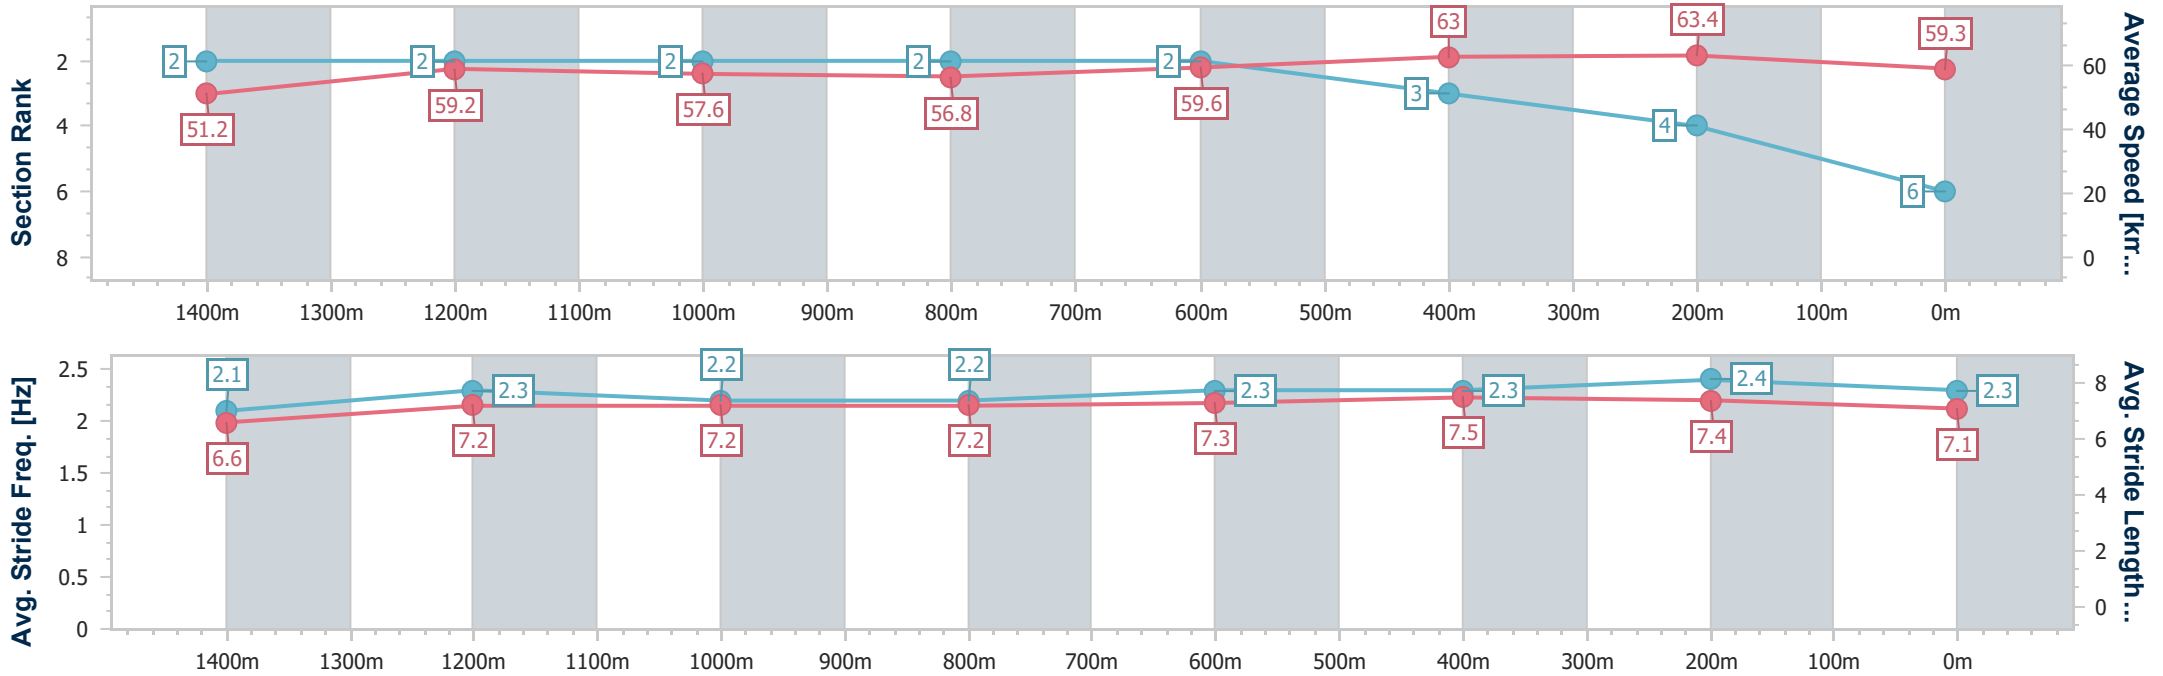

Sunshine Coast QLD Professional
 Race 2: MAEVA HOSPITALITY OPEN Handicap - 1600m
 05 January 2024 - 18:38
 Track Rating: Soft 7, Weather: Fine, Rail Position: +7m

Section	Overall	1400m	1200m	1000m	800m	600m	400m	200m
Section Times	1:38.87 [5] (0:14.14)	1:24.73 [3] (0:12.51)	1:12.22 [4] (0:12.61)	0:59.61 [4] (0:12.63)	0:46.98 [4] (0:12.23)	0:34.75 [3] (0:11.61)	0:23.14 [4] (0:11.25)	0:11.89 [5] (0:11.89)
Average Speed [km/h]	51.0	58.0	57.0	56.8	58.9	62.4	63.8	60.7
Top Speed [km/h]	60.7	60.1	58.2	58.4	60.7	63.7	64.6	63.4
Avg. Dist. to Rail [m]	4.4	2.6	0.9	1.1	1.0	0.6	1.0	2.5
Avg. Stride Freq. [Hz]	2.2	2.2	2.2	2.2	2.2	2.3	2.4	2.3
Avg. Stride Length [m]	6.4	7.2	7.1	7.2	7.3	7.4	7.5	7.2

- [] Ranking at each section and finish
- .-.- No data available at this section
- NA No data available

Horse/Jockey Name	Ritani
Final Rank	6
Fastest Section Time (Section)	0:11.30 (400m)
Top Speed [km/h] (Section)	65.0 (400m)
Race State	Finished

Sunshine Coast QLD Professional
 Race 2: MAEVA HOSPITALITY OPEN Handicap - 1600m
 05 January 2024 - 18:38
 Track Rating: Soft 7, Weather: Fine, Rail Position: +7m

Section	Overall	1400m	1200m	1000m	800m	600m	400m	200m
Section Times	1:39.10 [6] (0:14.12)	1:24.98 [2] (0:12.19)	1:12.79 [2] (0:12.55)	1:00.24 [2] (0:12.72)	0:47.52 [2] (0:12.35)	0:35.17 [2] (0:11.71)	0:23.46 [3] (0:11.30)	0:12.16 [4] (0:12.16)
Average Speed [km/h]	51.2	59.2	57.6	56.8	59.6	63.0	63.4	59.3
Top Speed [km/h]	63.1	61.5	58.1	59.1	62.0	64.6	65.0	62.6
Avg. Dist. to Rail [m]	3.0	1.5	2.7	2.7	3.4	3.8	2.6	2.5
Avg. Stride Freq. [Hz]	2.1	2.3	2.2	2.2	2.3	2.3	2.4	2.3
Avg. Stride Length [m]	6.6	7.2	7.2	7.2	7.3	7.5	7.4	7.1

- [] Ranking at each section and finish
- .-.- No data available at this section
- NA No data available