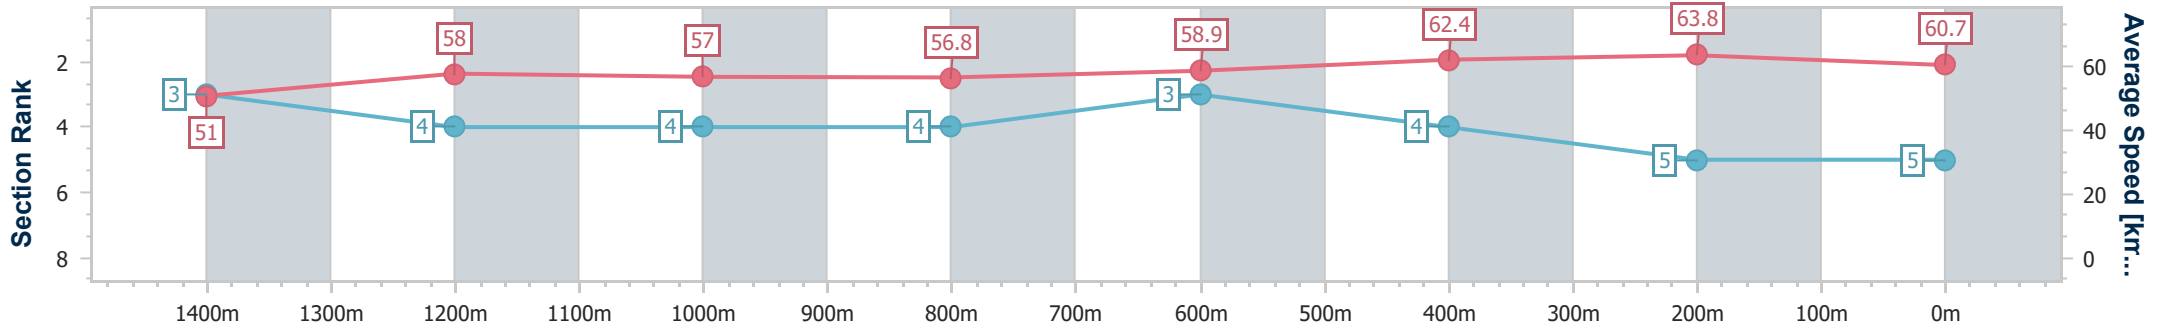

- [] Ranking at each section and finish
- .-.- No data available at this section
- NA No data available

Horse/Jockey Name	Hector De Maris
Final Rank	5
Fastest Section Time (Section)	0:11.25 (400m)
Top Speed [km/h] (Section)	64.6 (400m)
Race State	Finished

Sunshine Coast QLD Professional
 Race 2: MAEVA HOSPITALITY OPEN Handicap - 1600m
 05 January 2024 - 18:38
 Track Rating: Soft 7, Weather: Fine, Rail Position: +7m

Section	Overall	1400m	1200m	1000m	800m	600m	400m	200m
Section Times	1:38.87 [5] (0:14.14)	1:24.73 [3] (0:12.51)	1:12.22 [4] (0:12.61)	0:59.61 [4] (0:12.63)	0:46.98 [4] (0:12.23)	0:34.75 [3] (0:11.61)	0:23.14 [4] (0:11.25)	0:11.89 [5] (0:11.89)
Average Speed [km/h]	51.0	58.0	57.0	56.8	58.9	62.4	63.8	60.7
Top Speed [km/h]	60.7	60.1	58.2	58.4	60.7	63.7	64.6	63.4
Avg. Dist. to Rail [m]	4.4	2.6	0.9	1.1	1.0	0.6	1.0	2.5
Avg. Stride Freq. [Hz]	2.2	2.2	2.2	2.2	2.2	2.3	2.4	2.3
Avg. Stride Length [m]	6.4	7.2	7.1	7.2	7.3	7.4	7.5	7.2