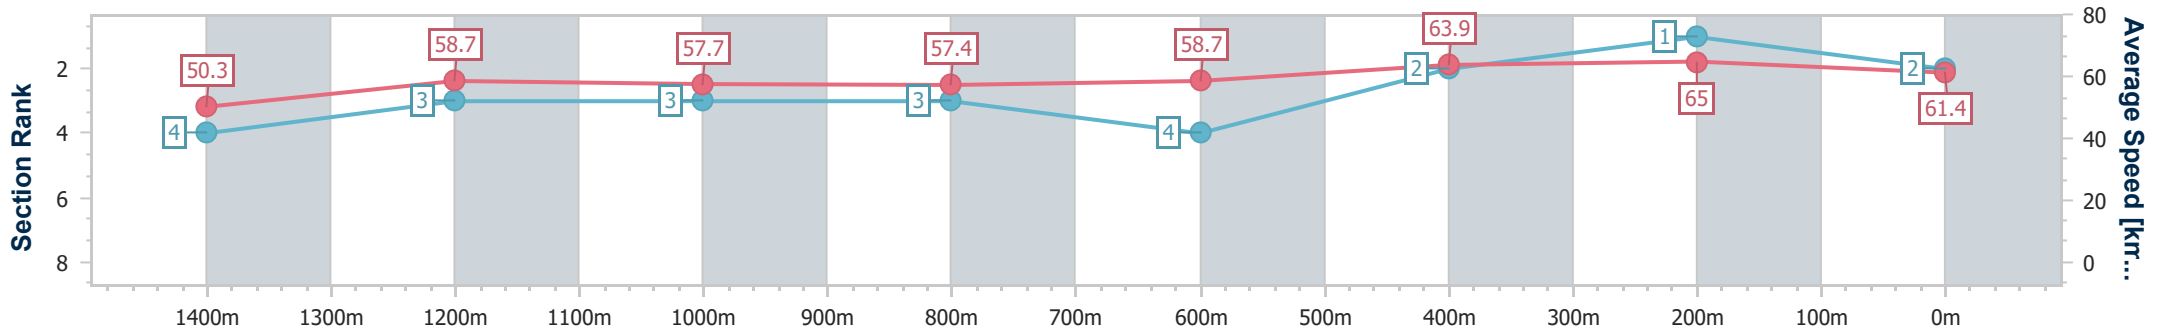

Horse/Jockey Name	Fire King
Final Rank	2
Fastest Section Time (Section)	0:11.11 (400m)
Top Speed [km/h] (Section)	66.0 (600m)
Race State	Finished

Sunshine Coast QLD Professional
Race 2: MAEVA HOSPITALITY OPEN Handicap - 1600m
05 January 2024 - 18:38
Track Rating: Soft 7, Weather: Fine, Rail Position: +7m

Section	Overall	1400m	1200m	1000m	800m	600m	400m	200m
Section Times	1:38.42 [2] (0:14.30)	1:24.12 [4] (0:12.34)	1:11.78 [3] (0:12.51)	0:59.27 [3] (0:12.66)	0:46.61 [3] (0:12.43)	0:34.18 [4] (0:11.37)	0:22.81 [2] (0:11.11)	0:11.70 [1] (0:11.70)
Average Speed [km/h]	50.3	58.7	57.7	57.4	58.7	63.9	65.0	61.4
Top Speed [km/h]	61.0	60.0	58.7	59.3	61.4	66.0	65.5	64.1
Avg. Dist. to Rail [m]	3.6	2.7	2.8	3.0	2.5	1.7	3.1	3.5
Avg. Stride Freq. [Hz]	2.2	2.3	2.3	2.3	2.3	2.4	2.5	2.4
Avg. Stride Length [m]	6.4	7.1	7.1	7.0	7.1	7.4	7.3	7.1

- [ ] Ranking at each section and finish
- -.-.- No data available at this section
- NA No data available