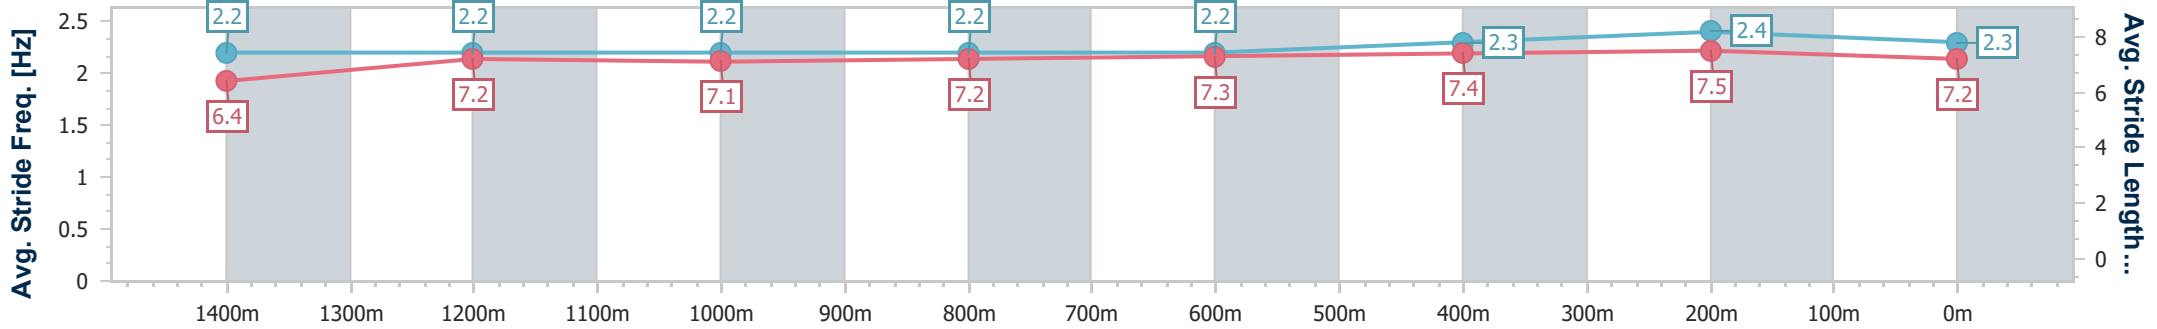

Sunshine Coast QLD Professional
 Race 2: MAEVA HOSPITALITY OPEN Handicap - 1600m
 05 January 2024 - 18:38
 Track Rating: Soft 7, Weather: Fine, Rail Position: +7m

Section	Overall	1400m	1200m	1000m	800m	600m	400m	200m
Section Times	1:38.75 [4] (0:14.37)	1:24.38 [5] (0:12.35)	1:12.03 [5] (0:12.55)	0:59.48 [5] (0:12.75)	0:46.73 [6] (0:12.34)	0:34.39 [6] (0:11.48)	0:22.91 [6] (0:11.19)	0:11.72 [6] (0:11.72)
Average Speed [km/h]	50.0	58.5	57.5	56.8	59.1	64.1	64.4	61.4
Top Speed [km/h]	62.2	60.3	58.8	57.7	60.7	65.6	65.3	64.4
Avg. Dist. to Rail [m]	3.9	1.0	2.0	1.6	2.8	3.1	2.7	4.6
Avg. Stride Freq. [Hz]	2.1	2.1	2.1	2.1	2.2	2.3	2.3	2.3
Avg. Stride Length [m]	6.7	7.6	7.5	7.4	7.6	7.8	7.7	7.5

- [] Ranking at each section and finish
- .-.- No data available at this section
- NA No data available

Horse/Jockey Name	Hector De Maris
Final Rank	5
Fastest Section Time (Section)	0:11.25 (400m)
Top Speed [km/h] (Section)	64.6 (400m)
Race State	Finished

Sunshine Coast QLD Professional
 Race 2: MAEVA HOSPITALITY OPEN Handicap - 1600m
 05 January 2024 - 18:38
 Track Rating: Soft 7, Weather: Fine, Rail Position: +7m

Section	Overall	1400m	1200m	1000m	800m	600m	400m	200m
Section Times	1:38.87 [5] (0:14.14)	1:24.73 [3] (0:12.51)	1:12.22 [4] (0:12.61)	0:59.61 [4] (0:12.63)	0:46.98 [4] (0:12.23)	0:34.75 [3] (0:11.61)	0:23.14 [4] (0:11.25)	0:11.89 [5] (0:11.89)
Average Speed [km/h]	51.0	58.0	57.0	56.8	58.9	62.4	63.8	60.7
Top Speed [km/h]	60.7	60.1	58.2	58.4	60.7	63.7	64.6	63.4
Avg. Dist. to Rail [m]	4.4	2.6	0.9	1.1	1.0	0.6	1.0	2.5
Avg. Stride Freq. [Hz]	2.2	2.2	2.2	2.2	2.2	2.3	2.4	2.3
Avg. Stride Length [m]	6.4	7.2	7.1	7.2	7.3	7.4	7.5	7.2