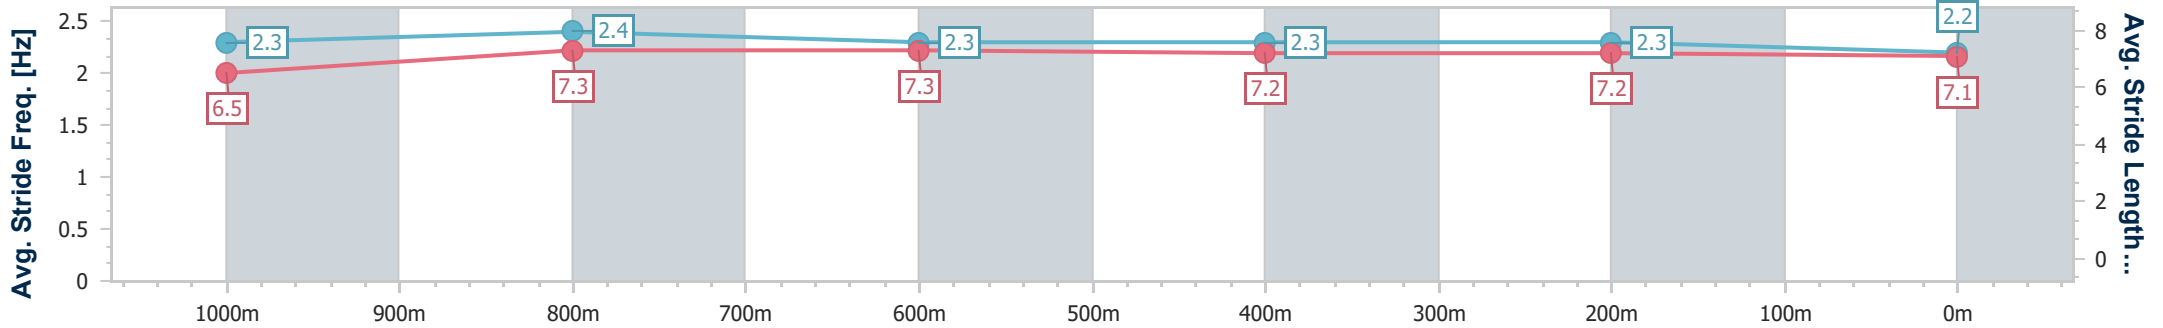

Ladbrokes Cannon Park QLD Professional
 Race 3: WALKERS LAWYERS Maiden Plate - 1250m
 08 January 2024 - 14:22
 Track Rating: Soft 5, Weather: Fine, Rail Position: True

Section	Overall	1000m	800m	600m	400m	200m
Section Times	1:17.03 [7] (0:17.00)	1:00.03 [6] (0:11.51)	0:48.52 [6] (0:11.70)	0:36.82 [4] (0:11.97)	0:24.85 [4] (0:12.15)	0:12.70 [4] (0:12.70)
Average Speed [km/h]	52.7	62.1	61.5	61.0	59.9	56.7
Top Speed [km/h]	63.6	63.0	62.5	61.6	60.7	58.7
Avg. Dist. to Rail [m]	0.9	1.1	1.2	1.8	4.9	6.9
Avg. Stride Freq. [Hz]	2.2	2.3	2.3	2.2	2.3	2.2
Avg. Stride Length [m]	6.6	7.6	7.6	7.5	7.3	7.1

- [] Ranking at each section and finish
- .-.- No data available at this section
- NA No data available

Horse/Jockey Name	Mishani Eagle
Final Rank	8
Fastest Section Time (Section)	0:11.44 (1000m)
Top Speed [km/h] (Section)	63.9 (Overall)
Race State	Finished

Ladbrokes Cannon Park QLD Professional
 Race 3: WALKERS LAWYERS Maiden Plate - 1250m
 08 January 2024 - 14:22
 Track Rating: Soft 5, Weather: Fine, Rail Position: True

Section	Overall	1000m	800m	600m	400m	200m
Section Times	1:17.08 [8] (0:16.88)	1:00.20 [4] (0:11.44)	0:48.76 [4] (0:11.92)	0:36.84 [6] (0:12.05)	0:24.79 [6] (0:12.12)	0:12.67 [6] (0:12.67)
Average Speed [km/h]	53.0	61.5	60.4	59.5	59.5	56.8
Top Speed [km/h]	63.9	63.5	61.2	61.1	60.2	58.9
Avg. Dist. to Rail [m]	4.2	2.4	1.0	0.7	1.4	2.3
Avg. Stride Freq. [Hz]	2.3	2.4	2.3	2.3	2.3	2.2
Avg. Stride Length [m]	6.5	7.3	7.3	7.2	7.2	7.1