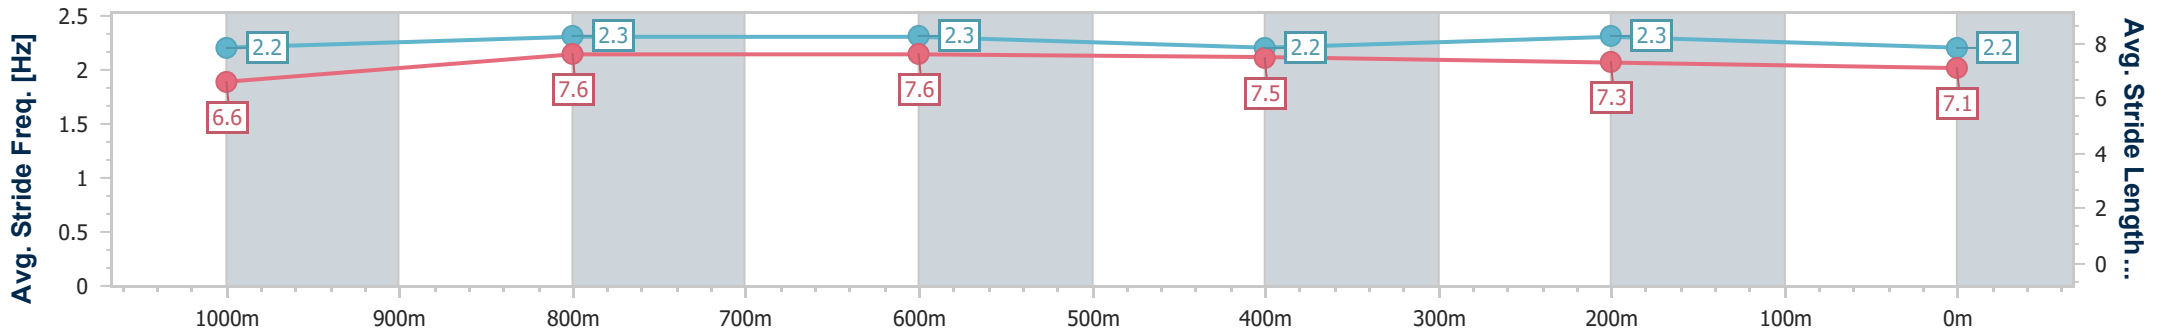

Ladbrokes Cannon Park QLD Professional
 Race 3: WALKERS LAWYERS Maiden Plate - 1250m
 08 January 2024 - 14:22
 Track Rating: Soft 5, Weather: Fine, Rail Position: True

Section	Overall	1000m	800m	600m	400m	200m
Section Times	1:16.99 [6] (0:17.30)	0:59.69 [9] (0:11.44)	0:48.25 [8] (0:11.80)	0:36.45 [8] (0:12.03)	0:24.42 [8] (0:12.12)	0:12.30 [9] (0:12.30)
Average Speed [km/h]	51.8	62.1	61.0	60.0	59.8	58.6
Top Speed [km/h]	63.6	63.8	63.4	61.7	61.0	60.8
Avg. Dist. to Rail [m]	1.8	1.8	0.3	0.7	2.3	4.0
Avg. Stride Freq. [Hz]	2.2	2.4	2.3	2.3	2.3	2.3
Avg. Stride Length [m]	6.4	7.2	7.3	7.2	7.2	7.0

- [] Ranking at each section and finish
- .-.- No data available at this section
- NA No data available

Horse/Jockey Name	Lord Prophet
Final Rank	7
Fastest Section Time (Section)	0:11.51 (1000m)
Top Speed [km/h] (Section)	63.6 (Overall)
Race State	Finished

Ladbrokes Cannon Park QLD Professional
 Race 3: WALKERS LAWYERS Maiden Plate - 1250m
 08 January 2024 - 14:22
 Track Rating: Soft 5, Weather: Fine, Rail Position: True

Section	Overall	1000m	800m	600m	400m	200m
Section Times	1:17.03 [7] (0:17.00)	1:00.03 [6] (0:11.51)	0:48.52 [6] (0:11.70)	0:36.82 [4] (0:11.97)	0:24.85 [4] (0:12.15)	0:12.70 [4] (0:12.70)
Average Speed [km/h]	52.7	62.1	61.5	61.0	59.9	56.7
Top Speed [km/h]	63.6	63.0	62.5	61.6	60.7	58.7
Avg. Dist. to Rail [m]	0.9	1.1	1.2	1.8	4.9	6.9
Avg. Stride Freq. [Hz]	2.2	2.3	2.3	2.2	2.3	2.2
Avg. Stride Length [m]	6.6	7.6	7.6	7.5	7.3	7.1