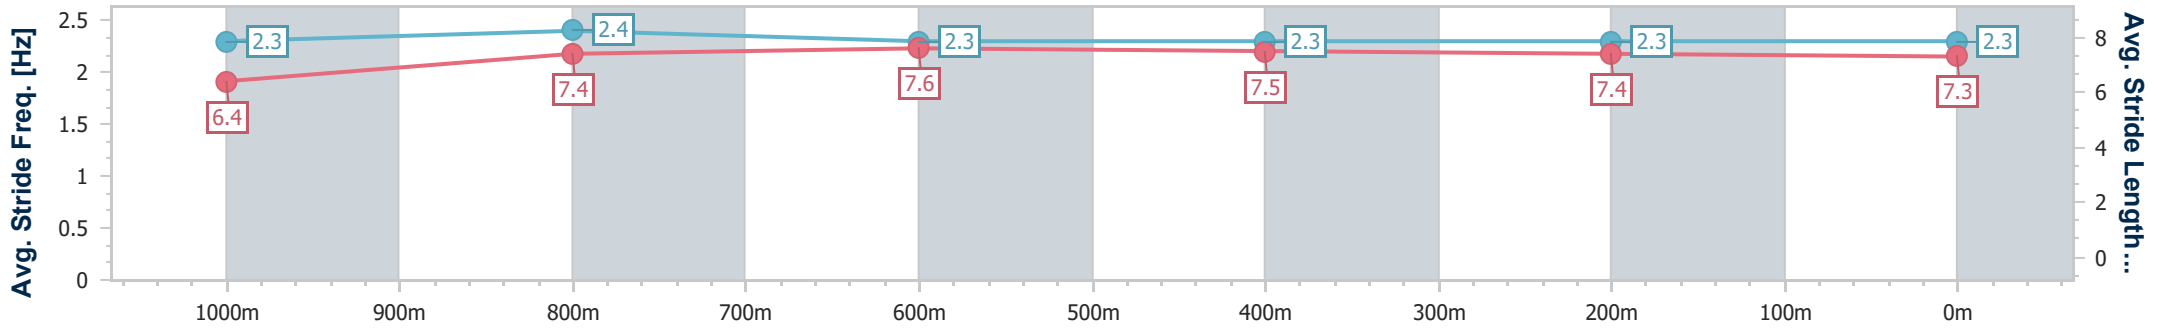

Horse/Jockey Name	Amber's Power
Final Rank	1
Fastest Section Time (Section)	0:11.50 (1000m)
Top Speed [km/h] (Section)	65.1 (1000m)
Race State	Finished

Ladbrokes Cannon Park QLD Professional
Race 3: WALKERS LAWYERS Maiden Plate - 1250m
08 January 2024 - 14:22
Track Rating: Soft 5, Weather: Fine, Rail Position: True

Section	Overall	1000m	800m	600m	400m	200m
Section Times	1:15.78 [1] (0:16.77)	0:59.01 [3] (0:11.50)	0:47.51 [3] (0:11.75)	0:35.76 [3] (0:11.92)	0:23.84 [3] (0:11.88)	0:11.96 [3] (0:11.96)
Average Speed [km/h]	53.7	62.2	61.6	61.1	61.3	59.9
Top Speed [km/h]	65.0	65.1	62.4	62.3	61.9	61.6
Avg. Dist. to Rail [m]	1.7	1.1	2.4	2.2	4.4	7.2
Avg. Stride Freq. [Hz]	2.3	2.4	2.3	2.3	2.3	2.3
Avg. Stride Length [m]	6.4	7.4	7.6	7.5	7.4	7.3

- [ ] Ranking at each section and finish
- -.-.- No data available at this section
- NA No data available