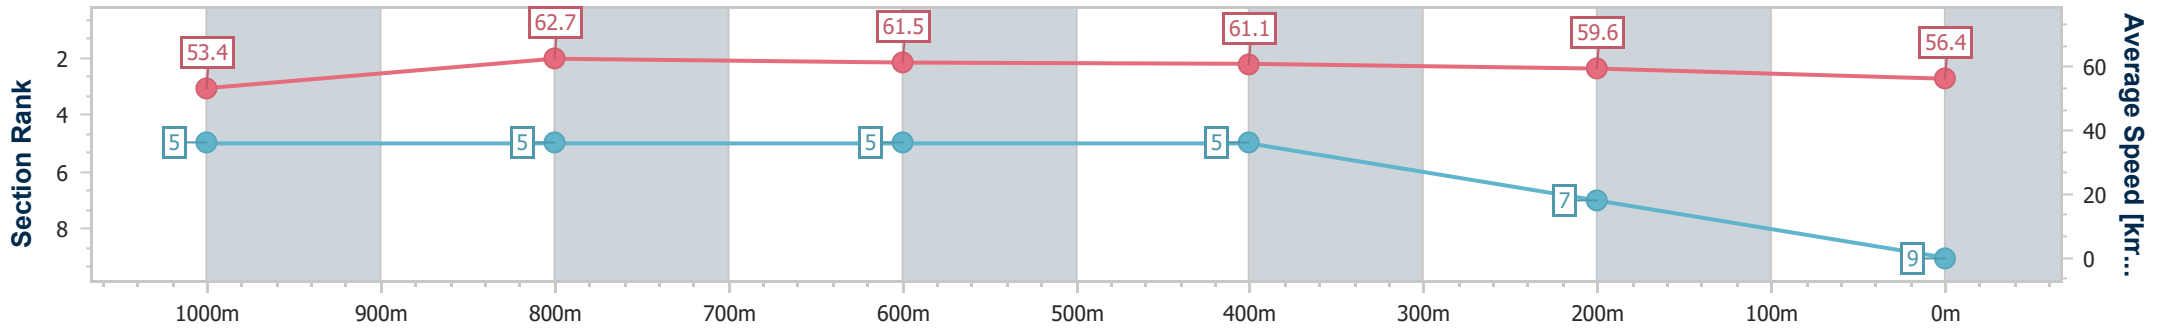

Ladbrokes Cannon Park QLD Professional
 Race 3: WALKERS LAWYERS Maiden Plate - 1250m
 08 January 2024 - 14:22
 Track Rating: Soft 5, Weather: Fine, Rail Position: True

Section	Overall	1000m	800m	600m	400m	200m
Section Times	1:17.08 [8] (0:16.88)	1:00.20 [4] (0:11.44)	0:48.76 [4] (0:11.92)	0:36.84 [6] (0:12.05)	0:24.79 [6] (0:12.12)	0:12.67 [6] (0:12.67)
Average Speed [km/h]	53.0	61.5	60.4	59.5	59.5	56.8
Top Speed [km/h]	63.9	63.5	61.2	61.1	60.2	58.9
Avg. Dist. to Rail [m]	4.2	2.4	1.0	0.7	1.4	2.3
Avg. Stride Freq. [Hz]	2.3	2.4	2.3	2.3	2.3	2.2
Avg. Stride Length [m]	6.5	7.3	7.3	7.2	7.2	7.1

- [] Ranking at each section and finish
- .-.- No data available at this section
- NA No data available

Horse/Jockey Name	Arctic Dasher
Final Rank	9
Fastest Section Time (Section)	0:11.56 (1000m)
Top Speed [km/h] (Section)	65.1 (Overall)
Race State	Finished

Ladbrokes Cannon Park QLD Professional
 Race 3: WALKERS LAWYERS Maiden Plate - 1250m
 08 January 2024 - 14:22
 Track Rating: Soft 5, Weather: Fine, Rail Position: True

Section	Overall	1000m	800m	600m	400m	200m
Section Times	1:17.28 [9] (0:16.93)	1:00.35 [5] (0:11.56)	0:48.79 [5] (0:11.74)	0:37.05 [5] (0:12.03)	0:25.02 [5] (0:12.26)	0:12.76 [7] (0:12.76)
Average Speed [km/h]	53.4	62.7	61.5	61.1	59.6	56.4
Top Speed [km/h]	65.1	63.9	61.8	62.1	61.5	58.9
Avg. Dist. to Rail [m]	1.7	1.2	2.8	3.4	6.7	8.8
Avg. Stride Freq. [Hz]	2.2	2.3	2.3	2.3	2.3	2.2
Avg. Stride Length [m]	6.8	7.7	7.6	7.5	7.4	7.1