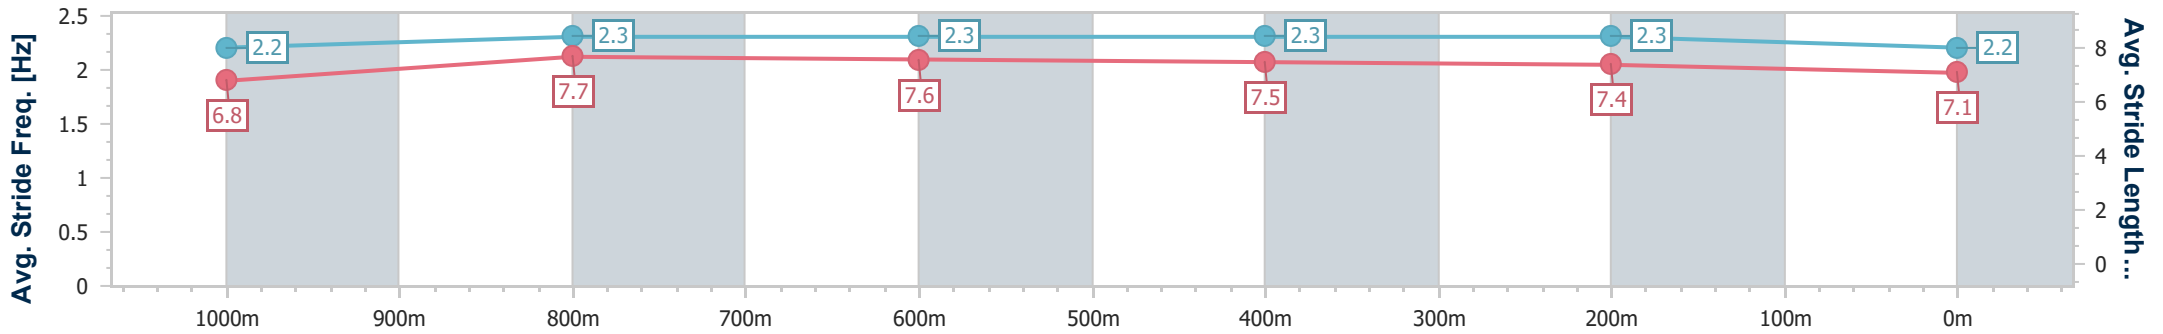

Ladbrokes Cannon Park QLD Professional
 Race 3: WALKERS LAWYERS Maiden Plate - 1250m
 08 January 2024 - 14:22
 Track Rating: Soft 5, Weather: Fine, Rail Position: True

Section	Overall	1000m	800m	600m	400m	200m
Section Times	1:17.08 [8] (0:16.88)	1:00.20 [4] (0:11.44)	0:48.76 [4] (0:11.92)	0:36.84 [6] (0:12.05)	0:24.79 [6] (0:12.12)	0:12.67 [6] (0:12.67)
Average Speed [km/h]	53.0	61.5	60.4	59.5	59.5	56.8
Top Speed [km/h]	63.9	63.5	61.2	61.1	60.2	58.9
Avg. Dist. to Rail [m]	4.2	2.4	1.0	0.7	1.4	2.3
Avg. Stride Freq. [Hz]	2.3	2.4	2.3	2.3	2.3	2.2
Avg. Stride Length [m]	6.5	7.3	7.3	7.2	7.2	7.1

- [] Ranking at each section and finish
- .-.- No data available at this section
- NA No data available

Horse/Jockey Name	Arctic Dasher
Final Rank	9
Fastest Section Time (Section)	0:11.56 (1000m)
Top Speed [km/h] (Section)	65.1 (Overall)
Race State	Finished

Ladbrokes Cannon Park QLD Professional
 Race 3: WALKERS LAWYERS Maiden Plate - 1250m
 08 January 2024 - 14:22
 Track Rating: Soft 5, Weather: Fine, Rail Position: True

Section	Overall	1000m	800m	600m	400m	200m
Section Times	1:17.28 [9] (0:16.93)	1:00.35 [5] (0:11.56)	0:48.79 [5] (0:11.74)	0:37.05 [5] (0:12.03)	0:25.02 [5] (0:12.26)	0:12.76 [7] (0:12.76)
Average Speed [km/h]	53.4	62.7	61.5	61.1	59.6	56.4
Top Speed [km/h]	65.1	63.9	61.8	62.1	61.5	58.9
Avg. Dist. to Rail [m]	1.7	1.2	2.8	3.4	6.7	8.8
Avg. Stride Freq. [Hz]	2.2	2.3	2.3	2.3	2.3	2.2
Avg. Stride Length [m]	6.8	7.7	7.6	7.5	7.4	7.1

- [] Ranking at each section and finish
- .-.- No data available at this section
- NA No data available