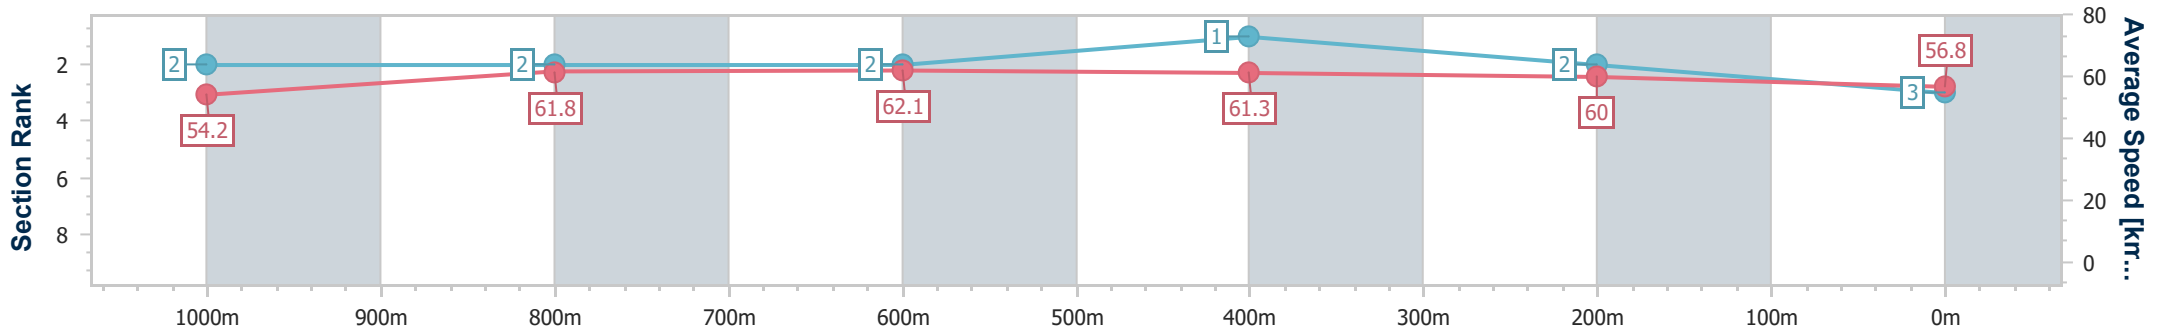

Horse/Jockey Name	Que Cee Spade
Final Rank	3
Fastest Section Time (Section)	0:11.53 (1000m)
Top Speed [km/h] (Section)	65.9 (Overall)
Race State	Finished

Ladbrokes Cannon Park QLD Professional
Race 3: WALKERS LAWYERS Maiden Plate - 1250m
08 January 2024 - 14:22
Track Rating: Soft 5, Weather: Fine, Rail Position: True

Section	Overall	1000m	800m	600m	400m	200m
Section Times	1:16.41 [3] (0:16.58)	0:59.83 [2] (0:11.53)	0:48.30 [2] (0:11.62)	0:36.68 [2] (0:11.90)	0:24.78 [1] (0:12.09)	0:12.69 [2] (0:12.69)
Average Speed [km/h]	54.2	61.8	62.1	61.3	60.0	56.8
Top Speed [km/h]	65.9	63.9	62.6	61.8	61.3	60.0
Avg. Dist. to Rail [m]	2.8	1.0	2.0	2.2	4.8	8.5
Avg. Stride Freq. [Hz]	2.4	2.5	2.5	2.5	2.5	2.4
Avg. Stride Length [m]	6.1	6.9	7.1	6.9	6.6	6.5

- [ ] Ranking at each section and finish
- -.-.- No data available at this section
- NA No data available