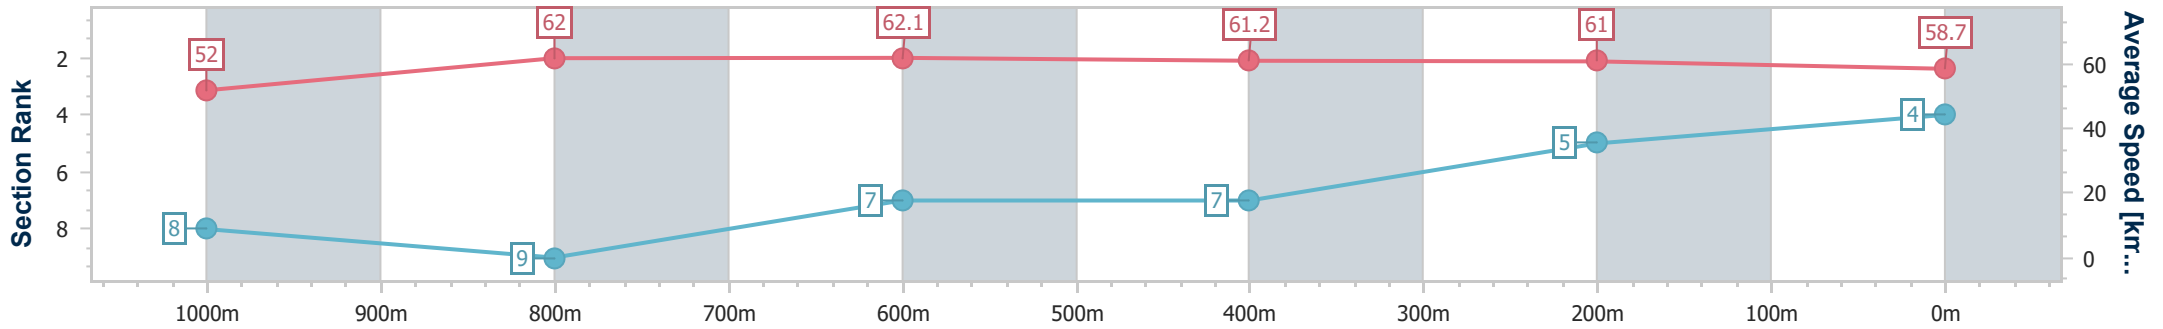

Horse/Jockey Name	Twenty Three Wall
Final Rank	4
Fastest Section Time (Section)	0:11.51 (1000m)
Top Speed [km/h] (Section)	64.1 (1000m)
Race State	Finished

Ladbrokes Cannon Park QLD Professional
Race 3: WALKERS LAWYERS Maiden Plate - 1250m
08 January 2024 - 14:22
Track Rating: Soft 5, Weather: Fine, Rail Position: True

Section	Overall	1000m	800m	600m	400m	200m
Section Times	1:16.63 [4] (0:17.28)	0:59.35 [8] (0:11.51)	0:47.84 [9] (0:11.63)	0:36.21 [7] (0:11.97)	0:24.24 [7] (0:11.95)	0:12.29 [5] (0:12.29)
Average Speed [km/h]	52.0	62.0	62.1	61.2	61.0	58.7
Top Speed [km/h]	63.3	64.1	62.7	61.9	61.6	60.6
Avg. Dist. to Rail [m]	1.4	0.9	1.7	2.6	4.4	3.5
Avg. Stride Freq. [Hz]	2.3	2.3	2.2	2.3	2.3	2.3
Avg. Stride Length [m]	6.3	7.4	7.6	7.5	7.4	7.2

- [ ] Ranking at each section and finish
- -.-.- No data available at this section
- NA No data available