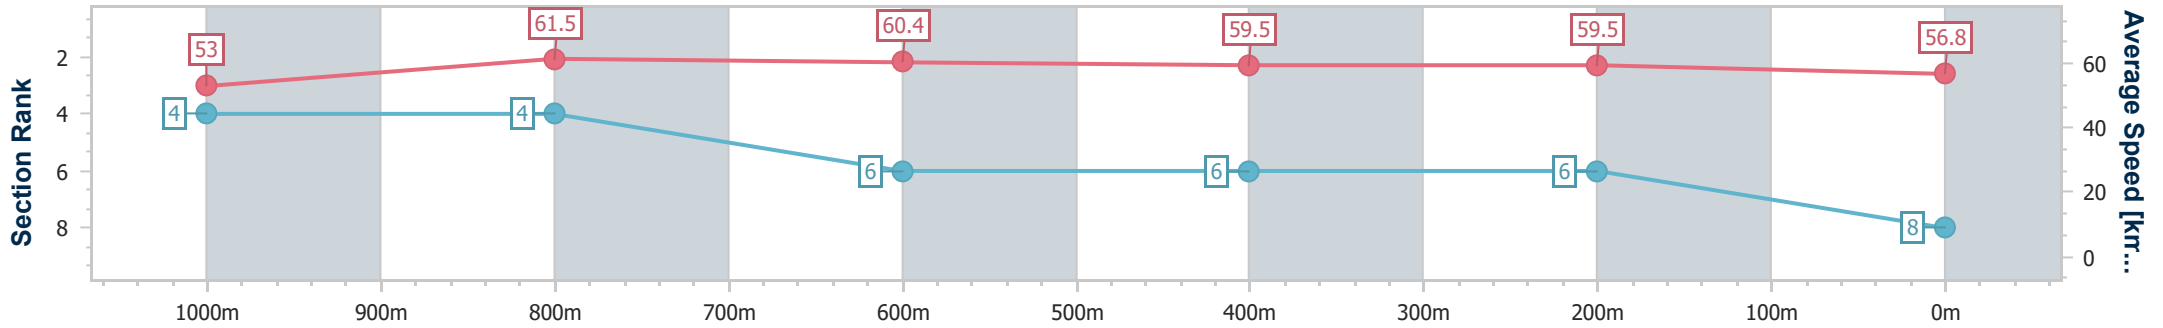

Ladbrokes Cannon Park QLD Professional
 Race 3: WALKERS LAWYERS Maiden Plate - 1250m
 08 January 2024 - 14:22
 Track Rating: Soft 5, Weather: Fine, Rail Position: True

Section	Overall	1000m	800m	600m	400m	200m
Section Times	1:17.03 [7] (0:17.00)	1:00.03 [6] (0:11.51)	0:48.52 [6] (0:11.70)	0:36.82 [4] (0:11.97)	0:24.85 [4] (0:12.15)	0:12.70 [4] (0:12.70)
Average Speed [km/h]	52.7	62.1	61.5	61.0	59.9	56.7
Top Speed [km/h]	63.6	63.0	62.5	61.6	60.7	58.7
Avg. Dist. to Rail [m]	0.9	1.1	1.2	1.8	4.9	6.9
Avg. Stride Freq. [Hz]	2.2	2.3	2.3	2.2	2.3	2.2
Avg. Stride Length [m]	6.6	7.6	7.6	7.5	7.3	7.1

- [] Ranking at each section and finish
- .-.- No data available at this section
- NA No data available

Horse/Jockey Name	Mishani Eagle
Final Rank	8
Fastest Section Time (Section)	0:11.44 (1000m)
Top Speed [km/h] (Section)	63.9 (Overall)
Race State	Finished

Ladbrokes Cannon Park QLD Professional
 Race 3: WALKERS LAWYERS Maiden Plate - 1250m
 08 January 2024 - 14:22
 Track Rating: Soft 5, Weather: Fine, Rail Position: True

Section	Overall	1000m	800m	600m	400m	200m
Section Times	1:17.08 [8] (0:16.88)	1:00.20 [4] (0:11.44)	0:48.76 [4] (0:11.92)	0:36.84 [6] (0:12.05)	0:24.79 [6] (0:12.12)	0:12.67 [6] (0:12.67)
Average Speed [km/h]	53.0	61.5	60.4	59.5	59.5	56.8
Top Speed [km/h]	63.9	63.5	61.2	61.1	60.2	58.9
Avg. Dist. to Rail [m]	4.2	2.4	1.0	0.7	1.4	2.3
Avg. Stride Freq. [Hz]	2.3	2.4	2.3	2.3	2.3	2.2
Avg. Stride Length [m]	6.5	7.3	7.3	7.2	7.2	7.1