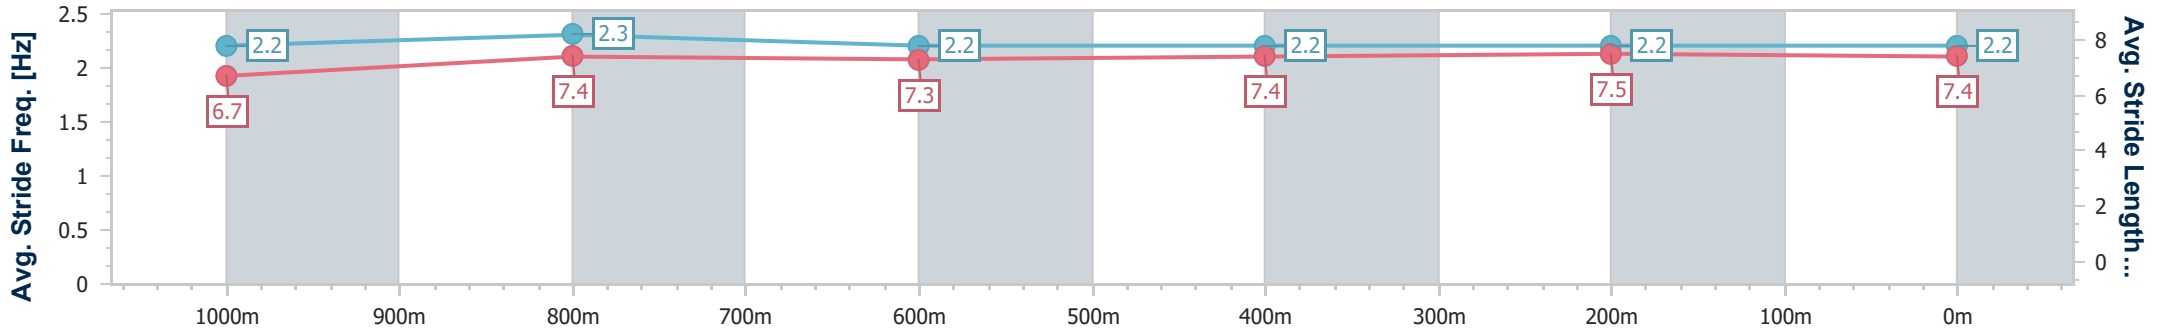

Horse/Jockey Name	Wait'n'see
Final Rank	2
Fastest Section Time (Section)	0:11.56 (1000m)
Top Speed [km/h] (Section)	64.8 (Overall)
Race State	Finished

Ladbrokes Cannon Park QLD Professional
Race 3: WALKERS LAWYERS Maiden Plate - 1250m
08 January 2024 - 14:22
Track Rating: Soft 5, Weather: Fine, Rail Position: True

Section	Overall	1000m	800m	600m	400m	200m
Section Times	1:15.87 [2] (0:16.41)	0:59.46 [1] (0:11.56)	0:47.90 [1] (0:11.74)	0:36.16 [1] (0:11.96)	0:24.20 [2] (0:12.01)	0:12.19 [1] (0:12.19)
Average Speed [km/h]	54.6	61.6	61.4	60.8	60.3	58.9
Top Speed [km/h]	64.8	63.7	61.9	62.0	60.9	60.3
Avg. Dist. to Rail [m]	2.7	1.1	0.5	1.2	3.1	5.8
Avg. Stride Freq. [Hz]	2.2	2.3	2.2	2.2	2.2	2.2
Avg. Stride Length [m]	6.7	7.4	7.3	7.4	7.5	7.4

- [ ] Ranking at each section and finish
- -.-.- No data available at this section
- NA No data available