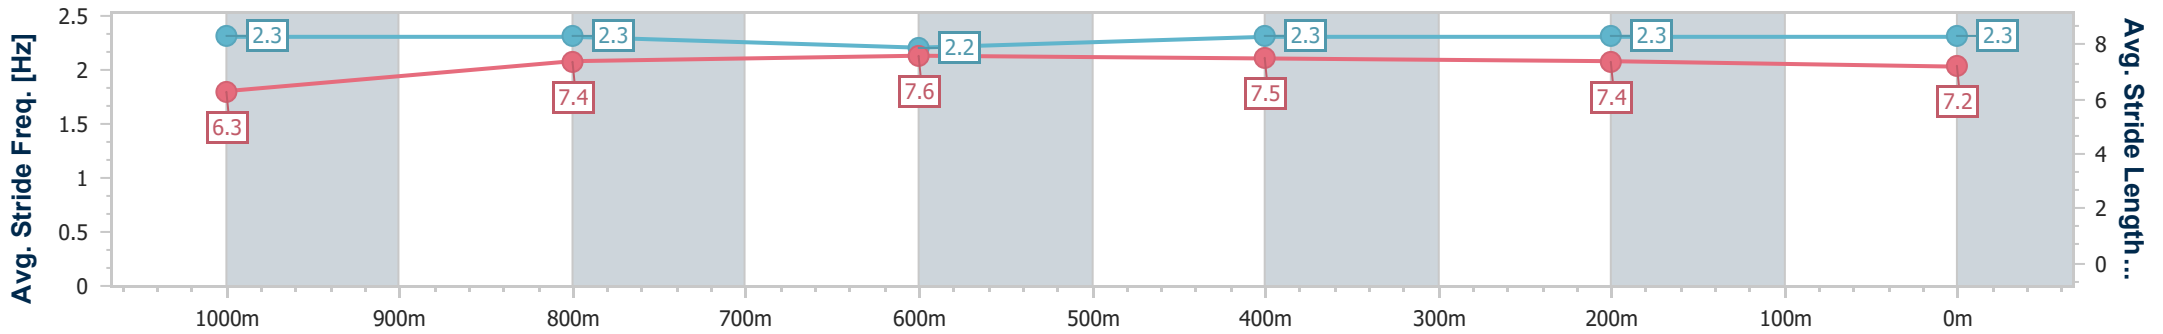

Horse/Jockey Name	Twenty Three Wall
Final Rank	4
Fastest Section Time (Section)	0:11.51 (1000m)
Top Speed [km/h] (Section)	64.1 (1000m)
Race State	Finished

Ladbrokes Cannon Park QLD Professional
Race 3: WALKERS LAWYERS Maiden Plate - 1250m
08 January 2024 - 14:22
Track Rating: Soft 5, Weather: Fine, Rail Position: True

Section	Overall	1000m	800m	600m	400m	200m
Section Times	1:16.63 [4] (0:17.28)	0:59.35 [8] (0:11.51)	0:47.84 [9] (0:11.63)	0:36.21 [7] (0:11.97)	0:24.24 [7] (0:11.95)	0:12.29 [5] (0:12.29)
Average Speed [km/h]	52.0	62.0	62.1	61.2	61.0	58.7
Top Speed [km/h]	63.3	64.1	62.7	61.9	61.6	60.6
Avg. Dist. to Rail [m]	1.4	0.9	1.7	2.6	4.4	3.5
Avg. Stride Freq. [Hz]	2.3	2.3	2.2	2.3	2.3	2.3
Avg. Stride Length [m]	6.3	7.4	7.6	7.5	7.4	7.2

- [ ] Ranking at each section and finish
- -.-.- No data available at this section
- NA No data available