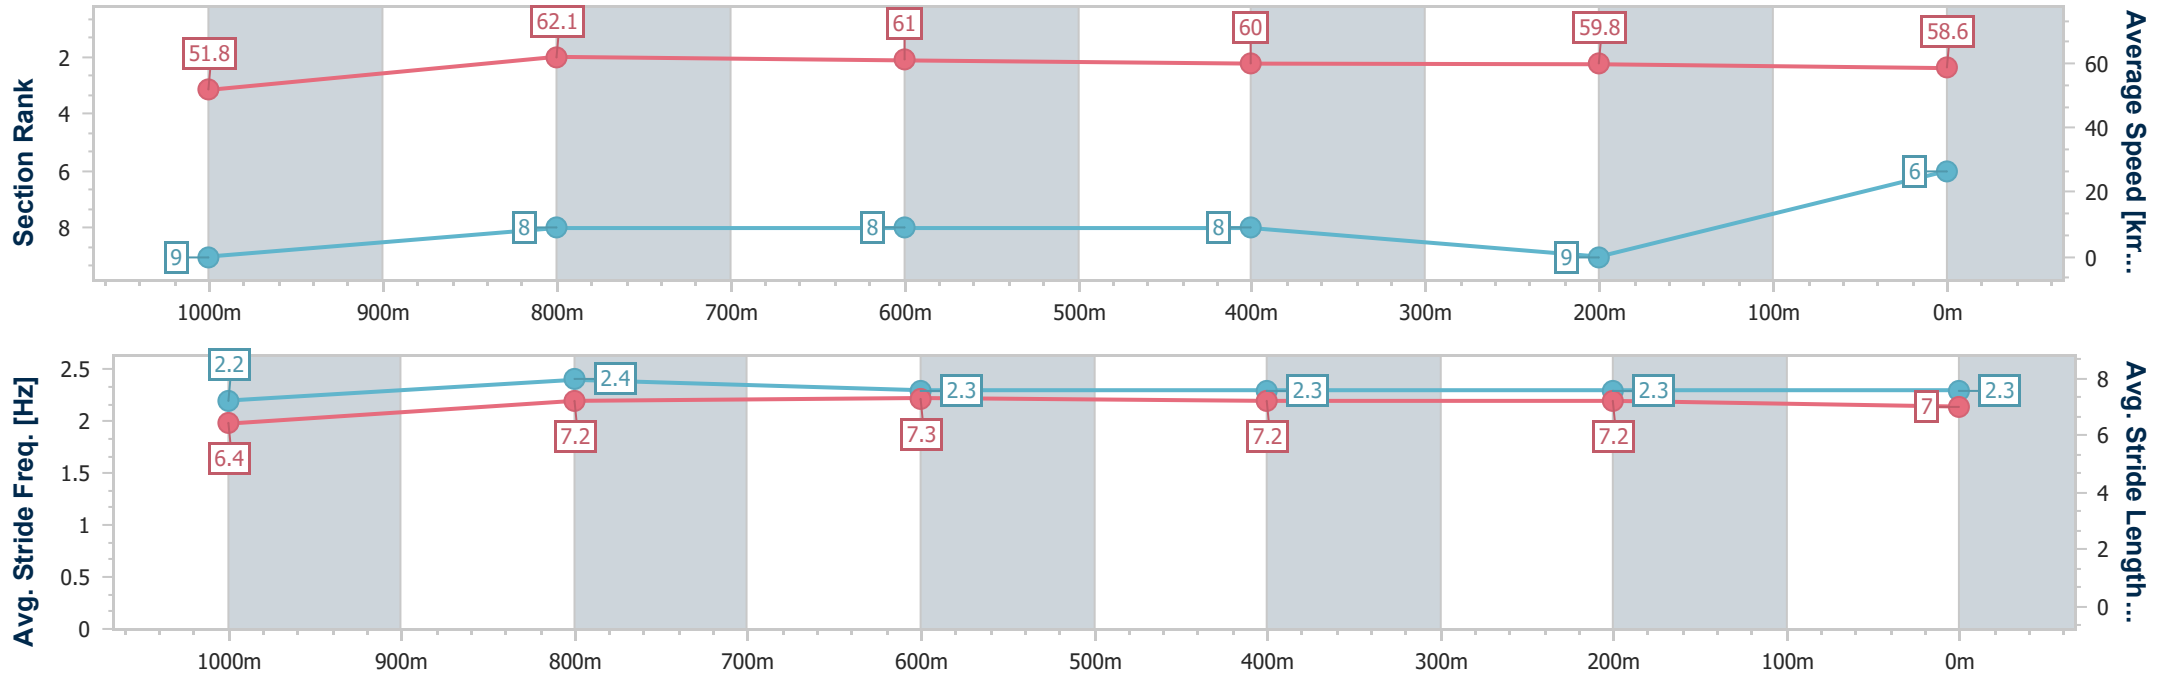

Ladbrokes Cannon Park QLD Professional
 Race 3: WALKERS LAWYERS Maiden Plate - 1250m
 08 January 2024 - 14:22
 Track Rating: Soft 5, Weather: Fine, Rail Position: True

Section	Overall	1000m	800m	600m	400m	200m
Section Times	1:16.75 [5] (0:17.21)	0:59.54 [7] (0:11.53)	0:48.01 [7] (0:11.84)	0:36.17 [9] (0:12.11)	0:24.06 [9] (0:11.97)	0:12.09 [8] (0:12.09)
Average Speed [km/h]	52.3	62.4	61.0	60.3	60.8	59.4
Top Speed [km/h]	63.7	64.3	61.9	61.0	61.7	60.9
Avg. Dist. to Rail [m]	0.8	0.9	2.1	2.4	5.1	5.4
Avg. Stride Freq. [Hz]	2.2	2.3	2.3	2.3	2.3	2.3
Avg. Stride Length [m]	6.5	7.4	7.5	7.4	7.4	7.2

- [] Ranking at each section and finish
- .-.- No data available at this section
- NA No data available

Horse/Jockey Name	Late Night
Final Rank	6
Fastest Section Time (Section)	0:11.44 (1000m)
Top Speed [km/h] (Section)	63.8 (1000m)
Race State	Finished

Ladbrokes Cannon Park QLD Professional
 Race 3: WALKERS LAWYERS Maiden Plate - 1250m
 08 January 2024 - 14:22
 Track Rating: Soft 5, Weather: Fine, Rail Position: True

Section	Overall	1000m	800m	600m	400m	200m
Section Times	1:16.99 [6] (0:17.30)	0:59.69 [9] (0:11.44)	0:48.25 [8] (0:11.80)	0:36.45 [8] (0:12.03)	0:24.42 [8] (0:12.12)	0:12.30 [9] (0:12.30)
Average Speed [km/h]	51.8	62.1	61.0	60.0	59.8	58.6
Top Speed [km/h]	63.6	63.8	63.4	61.7	61.0	60.8
Avg. Dist. to Rail [m]	1.8	1.8	0.3	0.7	2.3	4.0
Avg. Stride Freq. [Hz]	2.2	2.4	2.3	2.3	2.3	2.3
Avg. Stride Length [m]	6.4	7.2	7.3	7.2	7.2	7.0