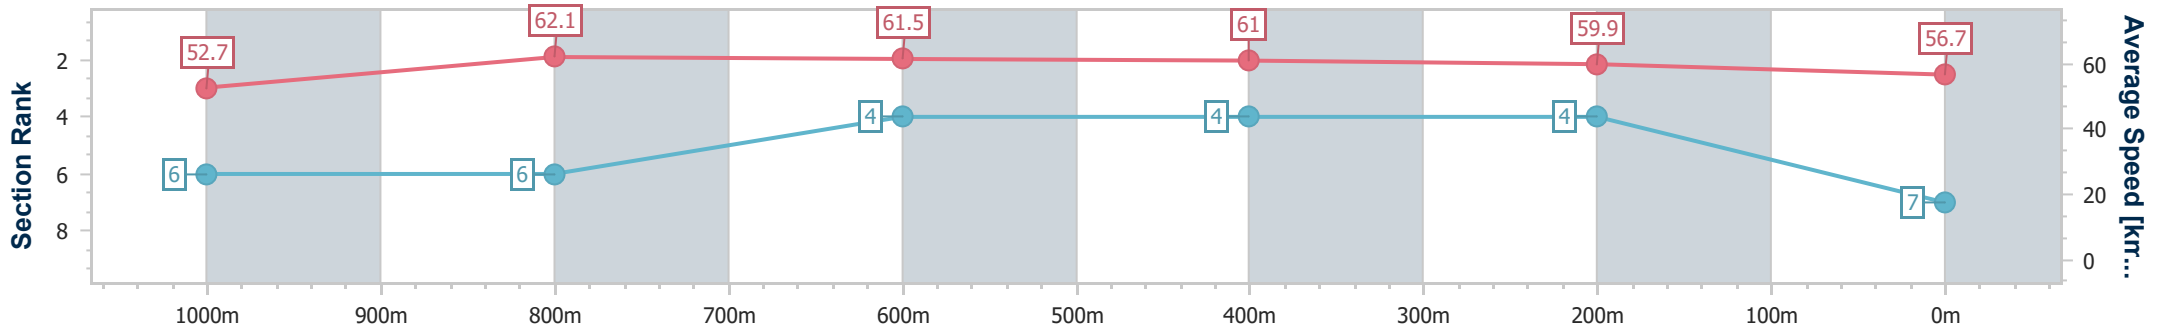

- [] Ranking at each section and finish
- .-.- No data available at this section
- NA No data available

Horse/Jockey Name	Lord Prophet
Final Rank	7
Fastest Section Time (Section)	0:11.51 (1000m)
Top Speed [km/h] (Section)	63.6 (Overall)
Race State	Finished

Ladbrokes Cannon Park QLD Professional
 Race 3: WALKERS LAWYERS Maiden Plate - 1250m
 08 January 2024 - 14:22
 Track Rating: Soft 5, Weather: Fine, Rail Position: True

Section	Overall	1000m	800m	600m	400m	200m
Section Times	1:17.03 [7] (0:17.00)	1:00.03 [6] (0:11.51)	0:48.52 [6] (0:11.70)	0:36.82 [4] (0:11.97)	0:24.85 [4] (0:12.15)	0:12.70 [4] (0:12.70)
Average Speed [km/h]	52.7	62.1	61.5	61.0	59.9	56.7
Top Speed [km/h]	63.6	63.0	62.5	61.6	60.7	58.7
Avg. Dist. to Rail [m]	0.9	1.1	1.2	1.8	4.9	6.9
Avg. Stride Freq. [Hz]	2.2	2.3	2.3	2.2	2.3	2.2
Avg. Stride Length [m]	6.6	7.6	7.6	7.5	7.3	7.1