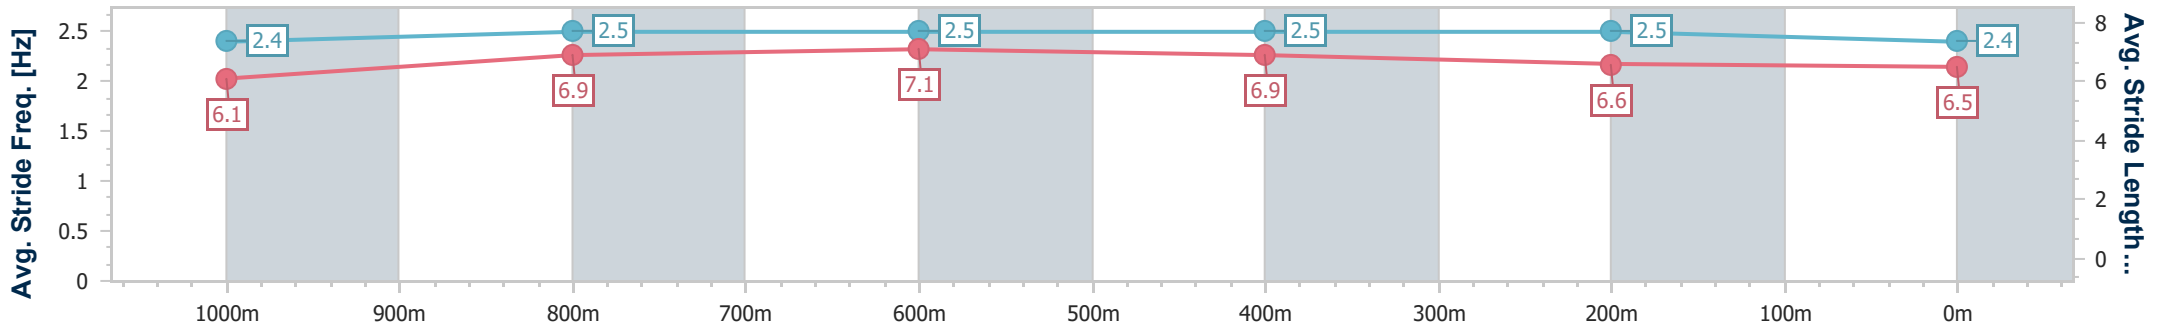

Horse/Jockey Name	Que Cee Spade
Final Rank	3
Fastest Section Time (Section)	0:11.53 (1000m)
Top Speed [km/h] (Section)	65.9 (Overall)
Race State	Finished

Ladbrokes Cannon Park QLD Professional
Race 3: WALKERS LAWYERS Maiden Plate - 1250m
08 January 2024 - 14:22
Track Rating: Soft 5, Weather: Fine, Rail Position: True

Section	Overall	1000m	800m	600m	400m	200m
Section Times	1:16.41 [3] (0:16.58)	0:59.83 [2] (0:11.53)	0:48.30 [2] (0:11.62)	0:36.68 [2] (0:11.90)	0:24.78 [1] (0:12.09)	0:12.69 [2] (0:12.69)
Average Speed [km/h]	54.2	61.8	62.1	61.3	60.0	56.8
Top Speed [km/h]	65.9	63.9	62.6	61.8	61.3	60.0
Avg. Dist. to Rail [m]	2.8	1.0	2.0	2.2	4.8	8.5
Avg. Stride Freq. [Hz]	2.4	2.5	2.5	2.5	2.5	2.4
Avg. Stride Length [m]	6.1	6.9	7.1	6.9	6.6	6.5

- [ ] Ranking at each section and finish
- -.-.- No data available at this section
- NA No data available