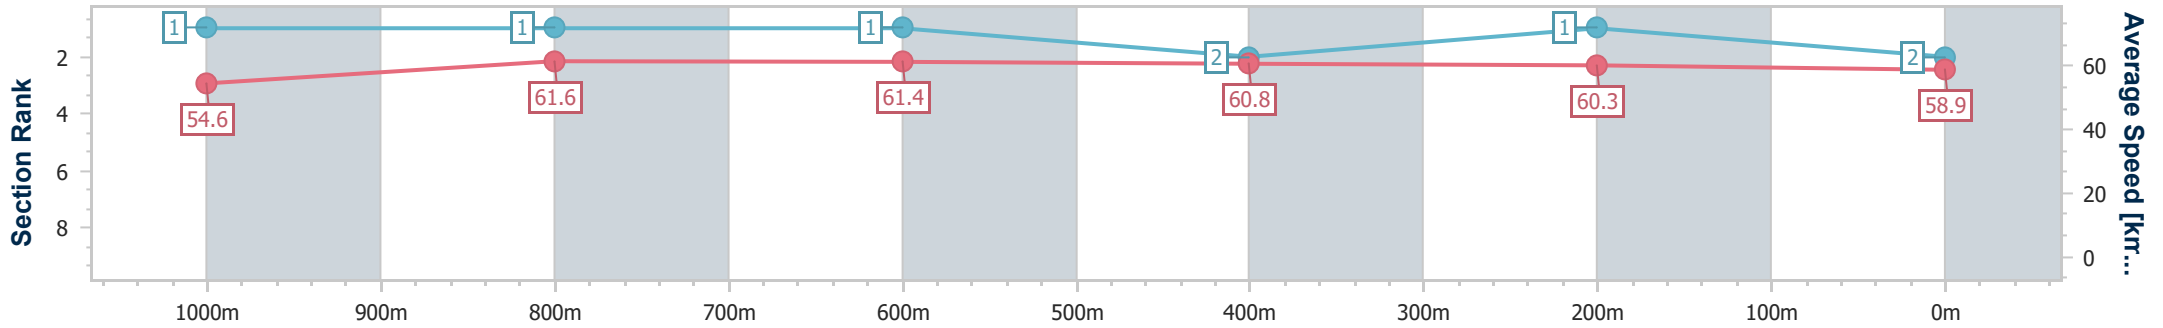

Horse/Jockey Name	Wait'n'see
Final Rank	2
Fastest Section Time (Section)	0:11.56 (1000m)
Top Speed [km/h] (Section)	64.8 (Overall)
Race State	Finished

Ladbrokes Cannon Park QLD Professional
Race 3: WALKERS LAWYERS Maiden Plate - 1250m
08 January 2024 - 14:22
Track Rating: Soft 5, Weather: Fine, Rail Position: True

Section	Overall	1000m	800m	600m	400m	200m
Section Times	1:15.87 [2] (0:16.41)	0:59.46 [1] (0:11.56)	0:47.90 [1] (0:11.74)	0:36.16 [1] (0:11.96)	0:24.20 [2] (0:12.01)	0:12.19 [1] (0:12.19)
Average Speed [km/h]	54.6	61.6	61.4	60.8	60.3	58.9
Top Speed [km/h]	64.8	63.7	61.9	62.0	60.9	60.3
Avg. Dist. to Rail [m]	2.7	1.1	0.5	1.2	3.1	5.8
Avg. Stride Freq. [Hz]	2.2	2.3	2.2	2.2	2.2	2.2
Avg. Stride Length [m]	6.7	7.4	7.3	7.4	7.5	7.4

- [ ] Ranking at each section and finish
- -.-.- No data available at this section
- NA No data available