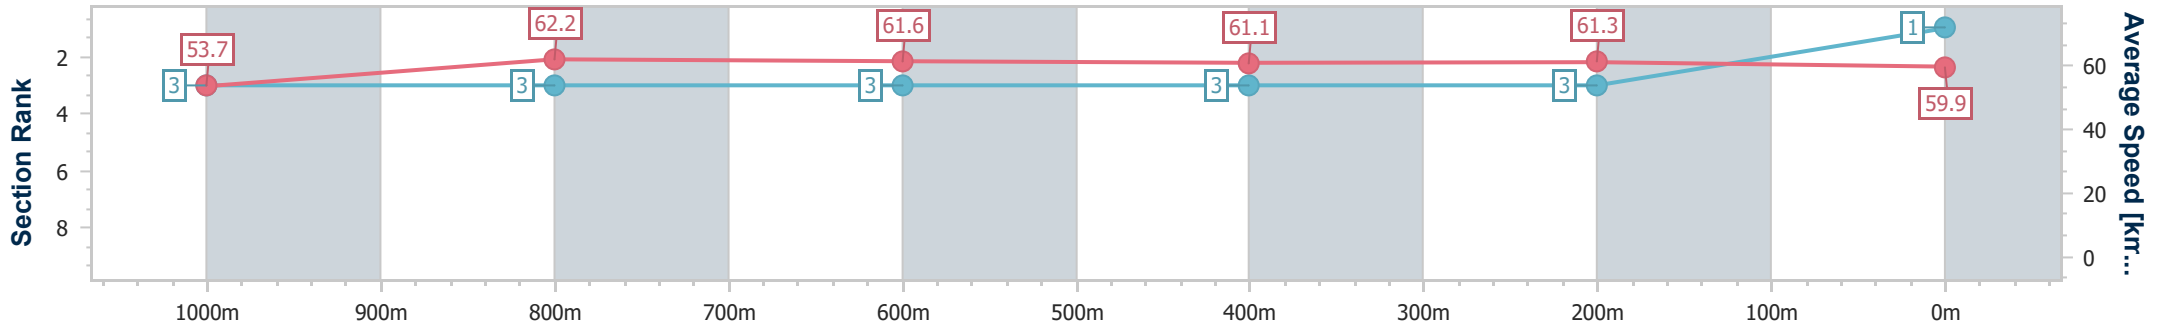

Horse/Jockey Name	Amber's Power
Final Rank	1
Fastest Section Time (Section)	0:11.50 (1000m)
Top Speed [km/h] (Section)	65.1 (1000m)
Race State	Finished

Ladbrokes Cannon Park QLD Professional
Race 3: WALKERS LAWYERS Maiden Plate - 1250m
08 January 2024 - 14:22
Track Rating: Soft 5, Weather: Fine, Rail Position: True

Section	Overall	1000m	800m	600m	400m	200m
Section Times	1:15.78 [1] (0:16.77)	0:59.01 [3] (0:11.50)	0:47.51 [3] (0:11.75)	0:35.76 [3] (0:11.92)	0:23.84 [3] (0:11.88)	0:11.96 [3] (0:11.96)
Average Speed [km/h]	53.7	62.2	61.6	61.1	61.3	59.9
Top Speed [km/h]	65.0	65.1	62.4	62.3	61.9	61.6
Avg. Dist. to Rail [m]	1.7	1.1	2.4	2.2	4.4	7.2
Avg. Stride Freq. [Hz]	2.3	2.4	2.3	2.3	2.3	2.3
Avg. Stride Length [m]	6.4	7.4	7.6	7.5	7.4	7.3

- [ ] Ranking at each section and finish
- -.-.- No data available at this section
- NA No data available