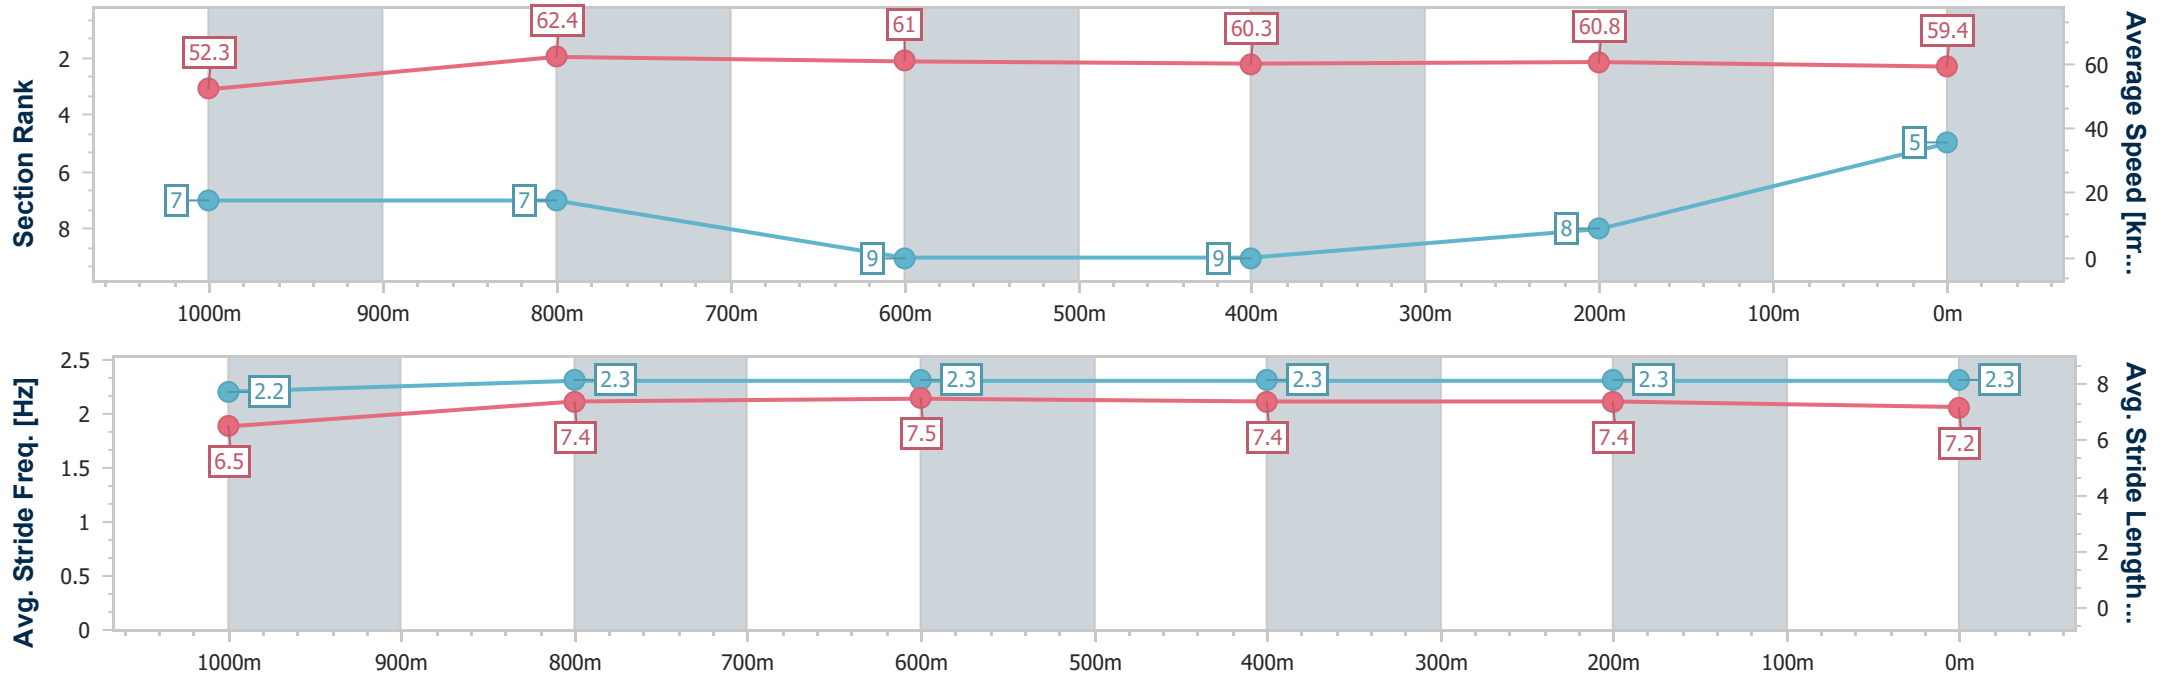

- [] Ranking at each section and finish
- .-.- No data available at this section
- NA No data available

Horse/Jockey Name	HitchedInmanhattan
Final Rank	5
Fastest Section Time (Section)	0:11.53 (1000m)
Top Speed [km/h] (Section)	64.3 (1000m)
Race State	Finished

Ladbrokes Cannon Park QLD Professional
 Race 3: WALKERS LAWYERS Maiden Plate - 1250m
 08 January 2024 - 14:22
 Track Rating: Soft 5, Weather: Fine, Rail Position: True

Section	Overall	1000m	800m	600m	400m	200m
Section Times	1:16.75 [5] (0:17.21)	0:59.54 [7] (0:11.53)	0:48.01 [7] (0:11.84)	0:36.17 [9] (0:12.11)	0:24.06 [9] (0:11.97)	0:12.09 [8] (0:12.09)
Average Speed [km/h]	52.3	62.4	61.0	60.3	60.8	59.4
Top Speed [km/h]	63.7	64.3	61.9	61.0	61.7	60.9
Avg. Dist. to Rail [m]	0.8	0.9	2.1	2.4	5.1	5.4
Avg. Stride Freq. [Hz]	2.2	2.3	2.3	2.3	2.3	2.3
Avg. Stride Length [m]	6.5	7.4	7.5	7.4	7.4	7.2