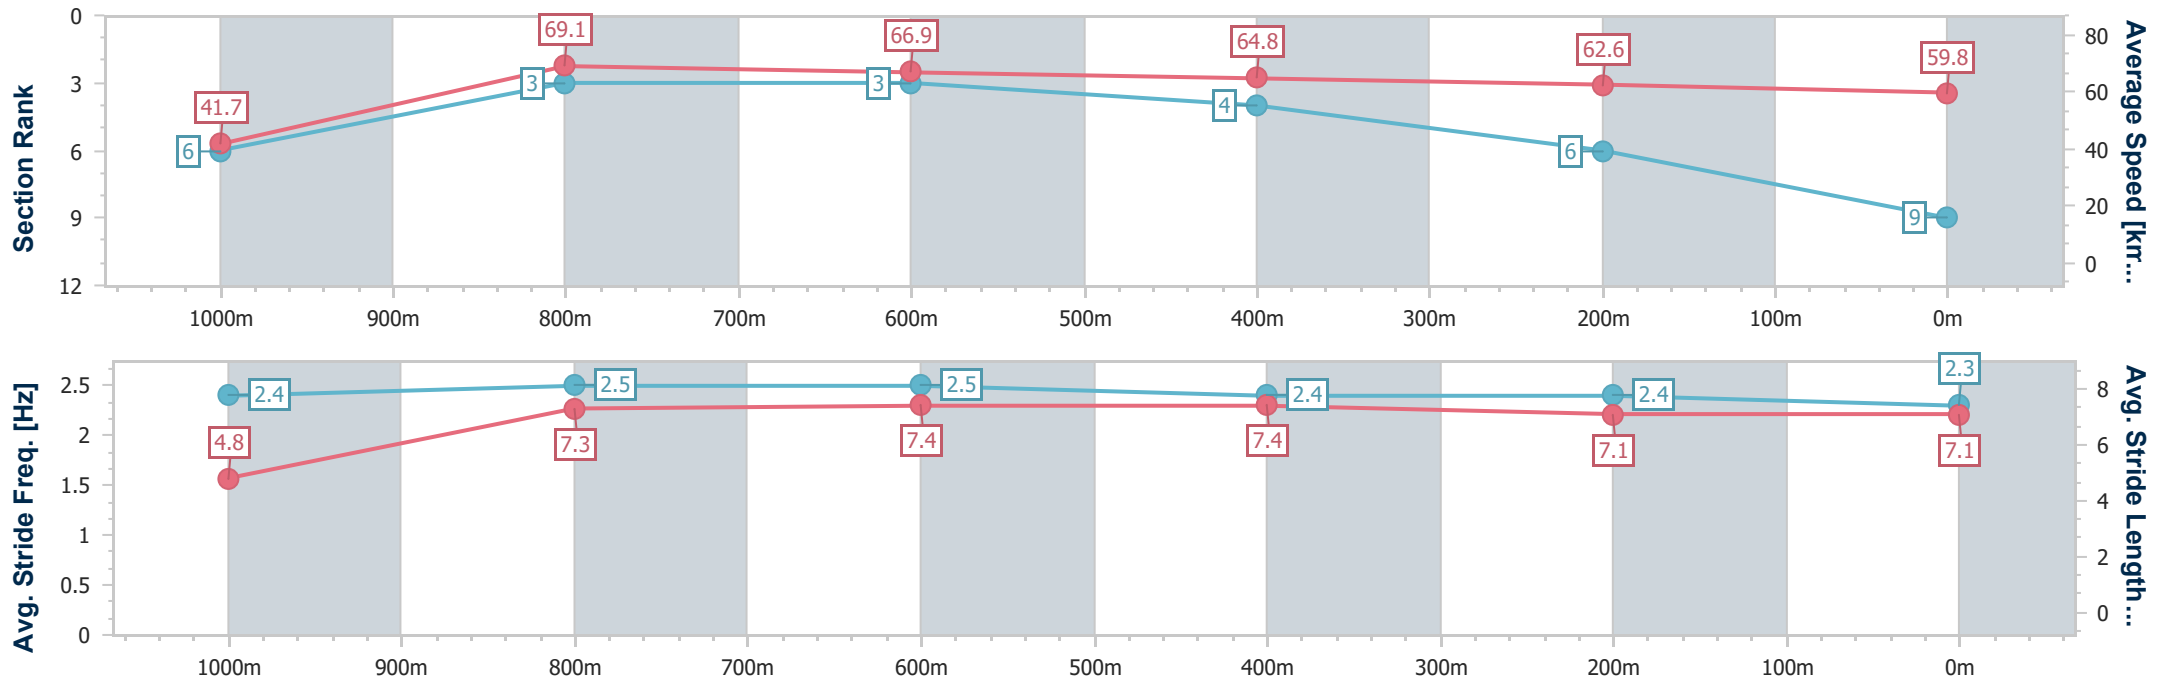

### Ipswich QLD Professional

Race 4: GREAT NORTHERN Class 6 Handicap - 1100m

13 January 2024 - 15:19

Track Rating: Soft 5, Weather: Overcast, Rail Position: +4.5m Entire

| Section                | Overall                  | 1000m                    | 800m                     | 600m                     | 400m                     | 200m                     |
|------------------------|--------------------------|--------------------------|--------------------------|--------------------------|--------------------------|--------------------------|
| Section Times          | 1:04.47 [9]<br>(0:08.68) | 0:55.79 [6]<br>(0:10.46) | 0:45.33 [3]<br>(0:10.75) | 0:34.58 [3]<br>(0:11.04) | 0:23.54 [4]<br>(0:11.47) | 0:12.07 [6]<br>(0:12.07) |
| Average Speed [km/h]   | 41.7                     | 69.1                     | 66.9                     | 64.8                     | 62.6                     | 59.8                     |
| Top Speed [km/h]       | 66.8                     | 71.8                     | 67.5                     | 66.3                     | 64.1                     | 63.0                     |
| Avg. Dist. to Rail [m] | 10.2                     | 2.9                      | 0.7                      | 1.3                      | 1.2                      | 2.9                      |
| Avg. Stride Freq. [Hz] | 2.4                      | 2.5                      | 2.5                      | 2.4                      | 2.4                      | 2.3                      |
| Avg. Stride Length [m] | 4.8                      | 7.3                      | 7.4                      | 7.4                      | 7.1                      | 7.1                      |

- [ ] Ranking at each section and finish
- .-.- No data available at this section
- NA No data available