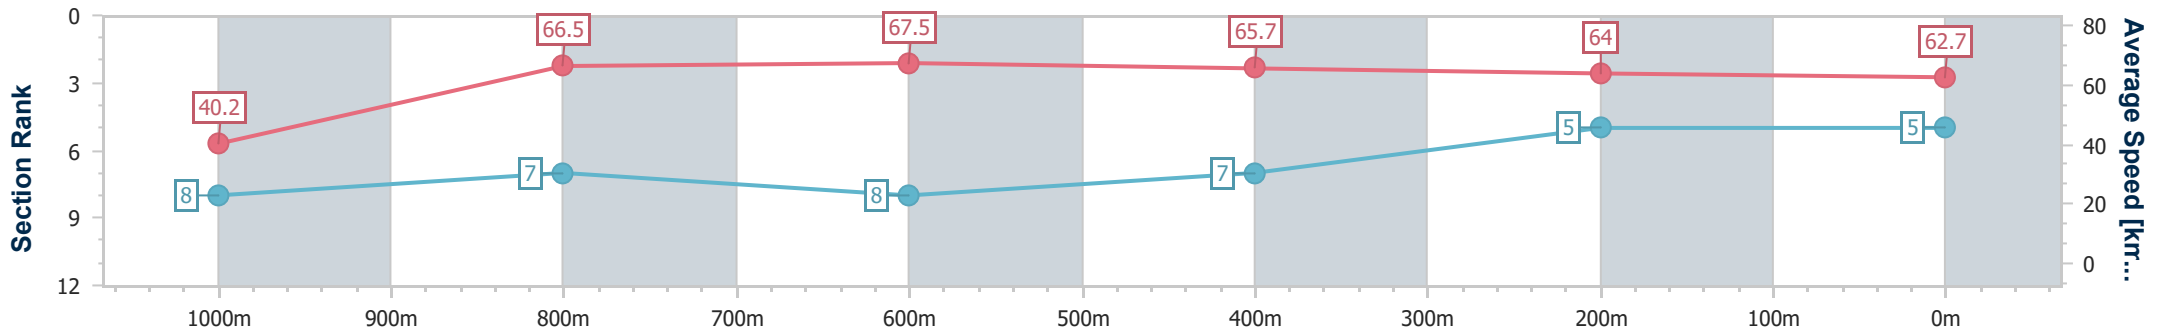

- [ ] Ranking at each section and finish
- .-.- No data available at this section
- NA No data available

|                                |                   |
|--------------------------------|-------------------|
| Horse/Jockey Name              | Spinning Spirit   |
| Final Rank                     | 6                 |
| Fastest Section Time (Section) | 0:08.58 (Overall) |
| Top Speed [km/h] (Section)     | 68.9 (1000m)      |
| Race State                     | Finished          |