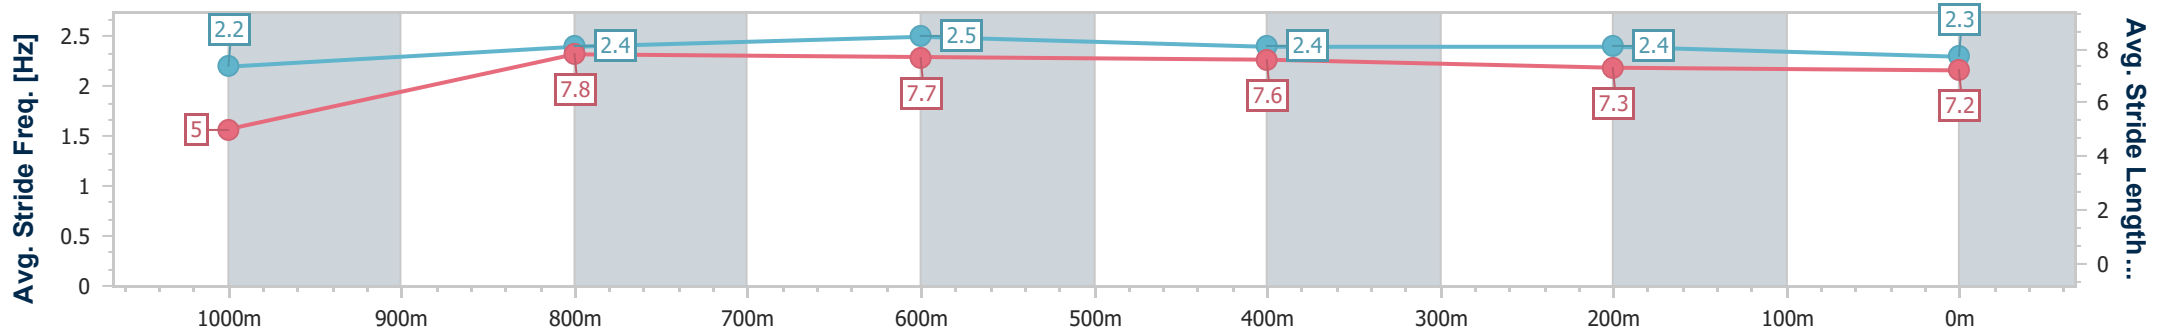

### Ipswich QLD Professional

Race 4: GREAT NORTHERN Class 6 Handicap - 1100m

13 January 2024 - 15:19

Track Rating: Soft 5, Weather: Overcast, Rail Position: +4.5m Entire

| Section                | Overall                  | 1000m                    | 800m                     | 600m                     | 400m                     | 200m                     |
|------------------------|--------------------------|--------------------------|--------------------------|--------------------------|--------------------------|--------------------------|
| Section Times          | 1:04.36 [8]<br>(0:09.26) | 0:55.10 [9]<br>(0:10.56) | 0:44.54 [8]<br>(0:10.46) | 0:34.08 [7]<br>(0:10.97) | 0:23.11 [8]<br>(0:11.35) | 0:11.76 [8]<br>(0:11.76) |
| Average Speed [km/h]   | 38.8                     | 68.1                     | 68.4                     | 66.1                     | 63.8                     | 61.5                     |
| Top Speed [km/h]       | 68.2                     | 69.5                     | 69.7                     | 66.9                     | 66.5                     | 64.1                     |
| Avg. Dist. to Rail [m] | 8.1                      | 1.8                      | 1.0                      | 0.8                      | 3.5                      | 5.4                      |
| Avg. Stride Freq. [Hz] | 2.2                      | 2.4                      | 2.5                      | 2.4                      | 2.4                      | 2.3                      |
| Avg. Stride Length [m] | 5.0                      | 7.8                      | 7.7                      | 7.6                      | 7.3                      | 7.2                      |