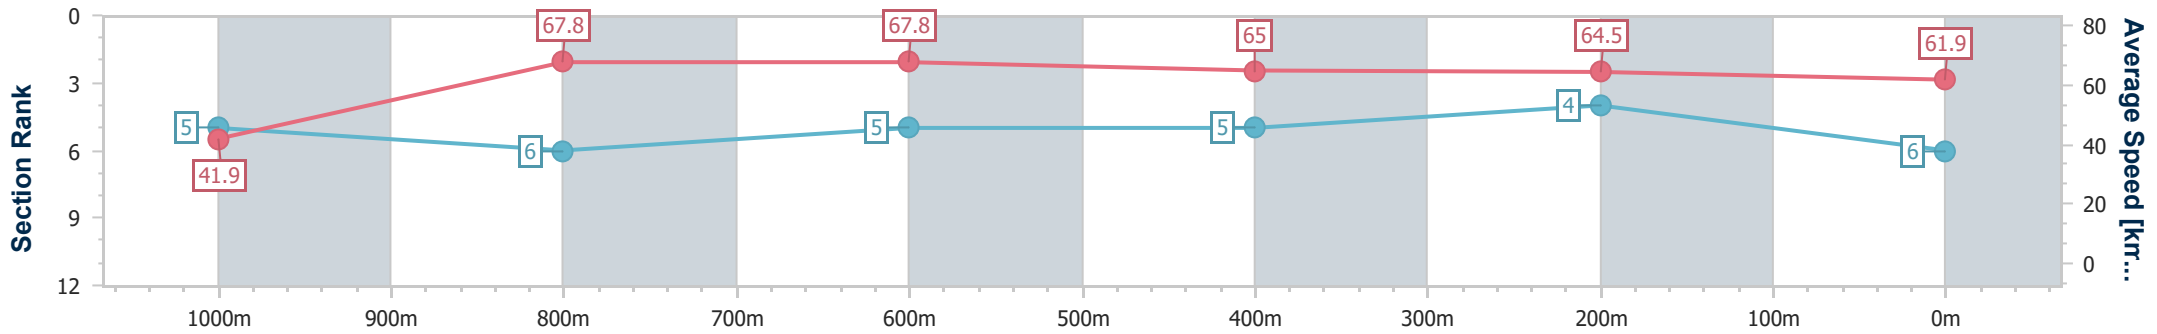

Horse/Jockey Name	Spinning Spirit
Final Rank	6
Fastest Section Time (Section)	0:08.58 (Overall)
Top Speed [km/h] (Section)	68.9 (1000m)
Race State	Finished

Ipswich QLD Professional

Race 4: GREAT NORTHERN Class 6 Handicap - 1100m

13 January 2024 - 15:19

Track Rating: Soft 5, Weather: Overcast, Rail Position: +4.5m Entire

Section	Overall	1000m	800m	600m	400m	200m
Section Times	1:03.98 [6] (0:08.58)	0:55.40 [5] (0:10.67)	0:44.73 [6] (0:10.72)	0:34.01 [5] (0:11.14)	0:22.87 [5] (0:11.25)	0:11.62 [4] (0:11.62)
Average Speed [km/h]	41.9	67.8	67.8	65.0	64.5	61.9
Top Speed [km/h]	64.2	68.9	68.2	66.2	65.5	63.7
Avg. Dist. to Rail [m]	11.4	4.0	1.6	1.6	2.2	3.6
Avg. Stride Freq. [Hz]	2.2	2.6	2.6	2.5	2.6	2.4
Avg. Stride Length [m]	5.2	7.3	7.2	7.1	7.0	7.0

- [ ] Ranking at each section and finish
- -.-.- No data available at this section
- NA No data available