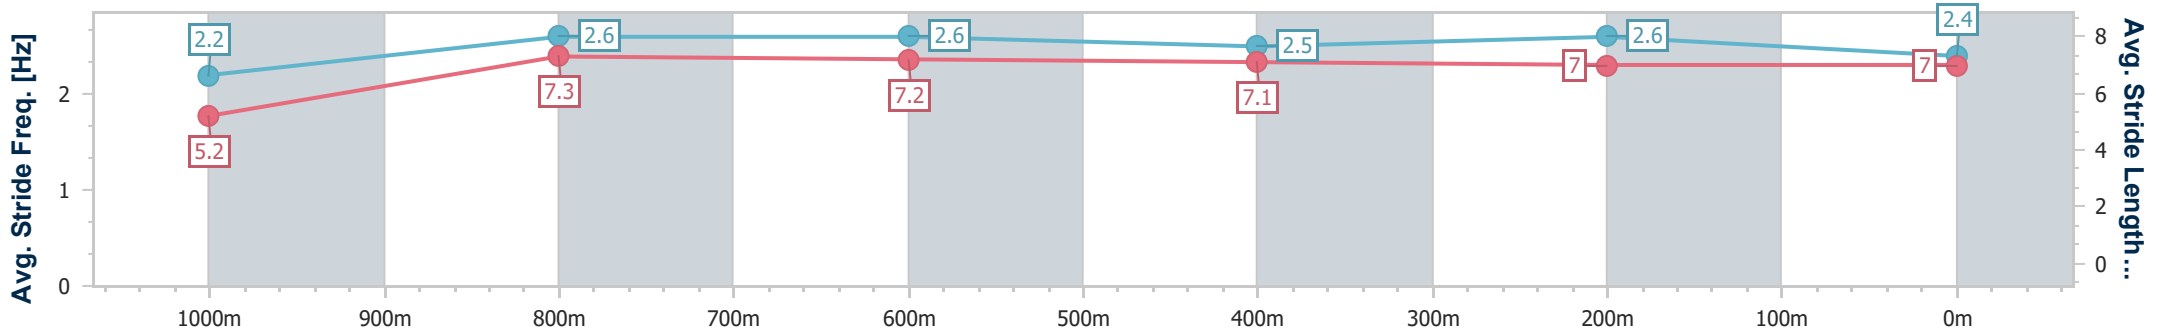

### Ipswich QLD Professional

Race 4: GREAT NORTHERN Class 6 Handicap - 1100m

13 January 2024 - 15:19

Track Rating: Soft 5, Weather: Overcast, Rail Position: +4.5m Entire

| Section                | Overall                  | 1000m                    | 800m                     | 600m                     | 400m                     | 200m                     |
|------------------------|--------------------------|--------------------------|--------------------------|--------------------------|--------------------------|--------------------------|
| Section Times          | 1:03.98 [6]<br>(0:08.58) | 0:55.40 [5]<br>(0:10.67) | 0:44.73 [6]<br>(0:10.72) | 0:34.01 [5]<br>(0:11.14) | 0:22.87 [5]<br>(0:11.25) | 0:11.62 [4]<br>(0:11.62) |
| Average Speed [km/h]   | 41.9                     | 67.8                     | 67.8                     | 65.0                     | 64.5                     | 61.9                     |
| Top Speed [km/h]       | 64.2                     | 68.9                     | 68.2                     | 66.2                     | 65.5                     | 63.7                     |
| Avg. Dist. to Rail [m] | 11.4                     | 4.0                      | 1.6                      | 1.6                      | 2.2                      | 3.6                      |
| Avg. Stride Freq. [Hz] | 2.2                      | 2.6                      | 2.6                      | 2.5                      | 2.6                      | 2.4                      |
| Avg. Stride Length [m] | 5.2                      | 7.3                      | 7.2                      | 7.1                      | 7.0                      | 7.0                      |