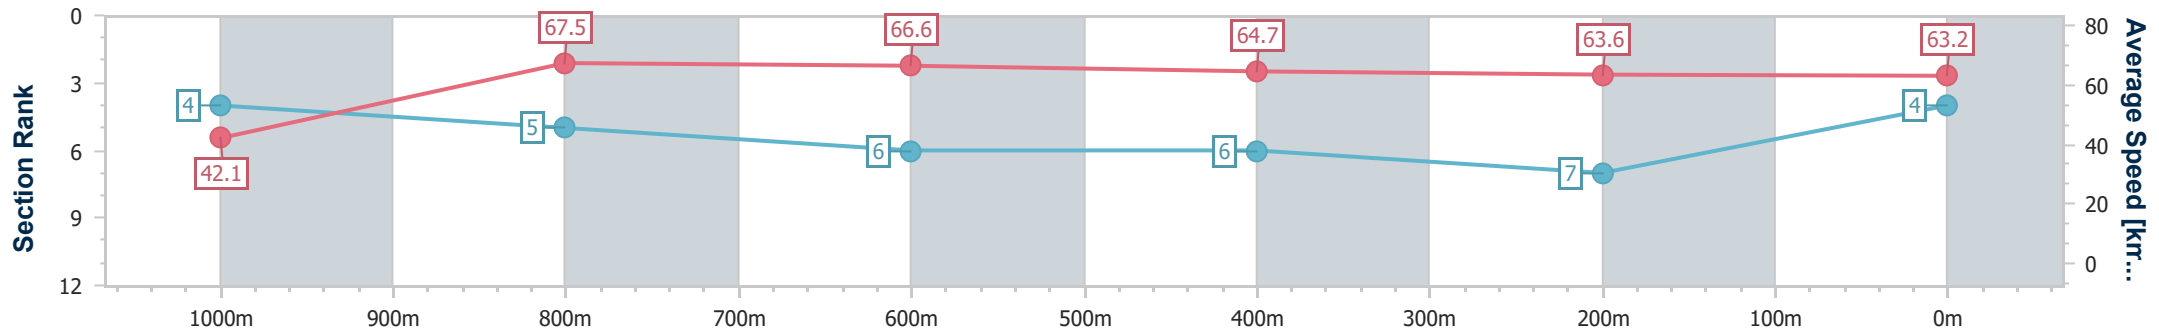

- [ ] Ranking at each section and finish
- .-.- No data available at this section
- NA No data available

|                                |                   |
|--------------------------------|-------------------|
| Horse/Jockey Name              | Cosmic Gossip     |
| Final Rank                     | 5                 |
| Fastest Section Time (Section) | 0:08.91 (Overall) |
| Top Speed [km/h] (Section)     | 68.8 (800m)       |
| Race State                     | Finished          |