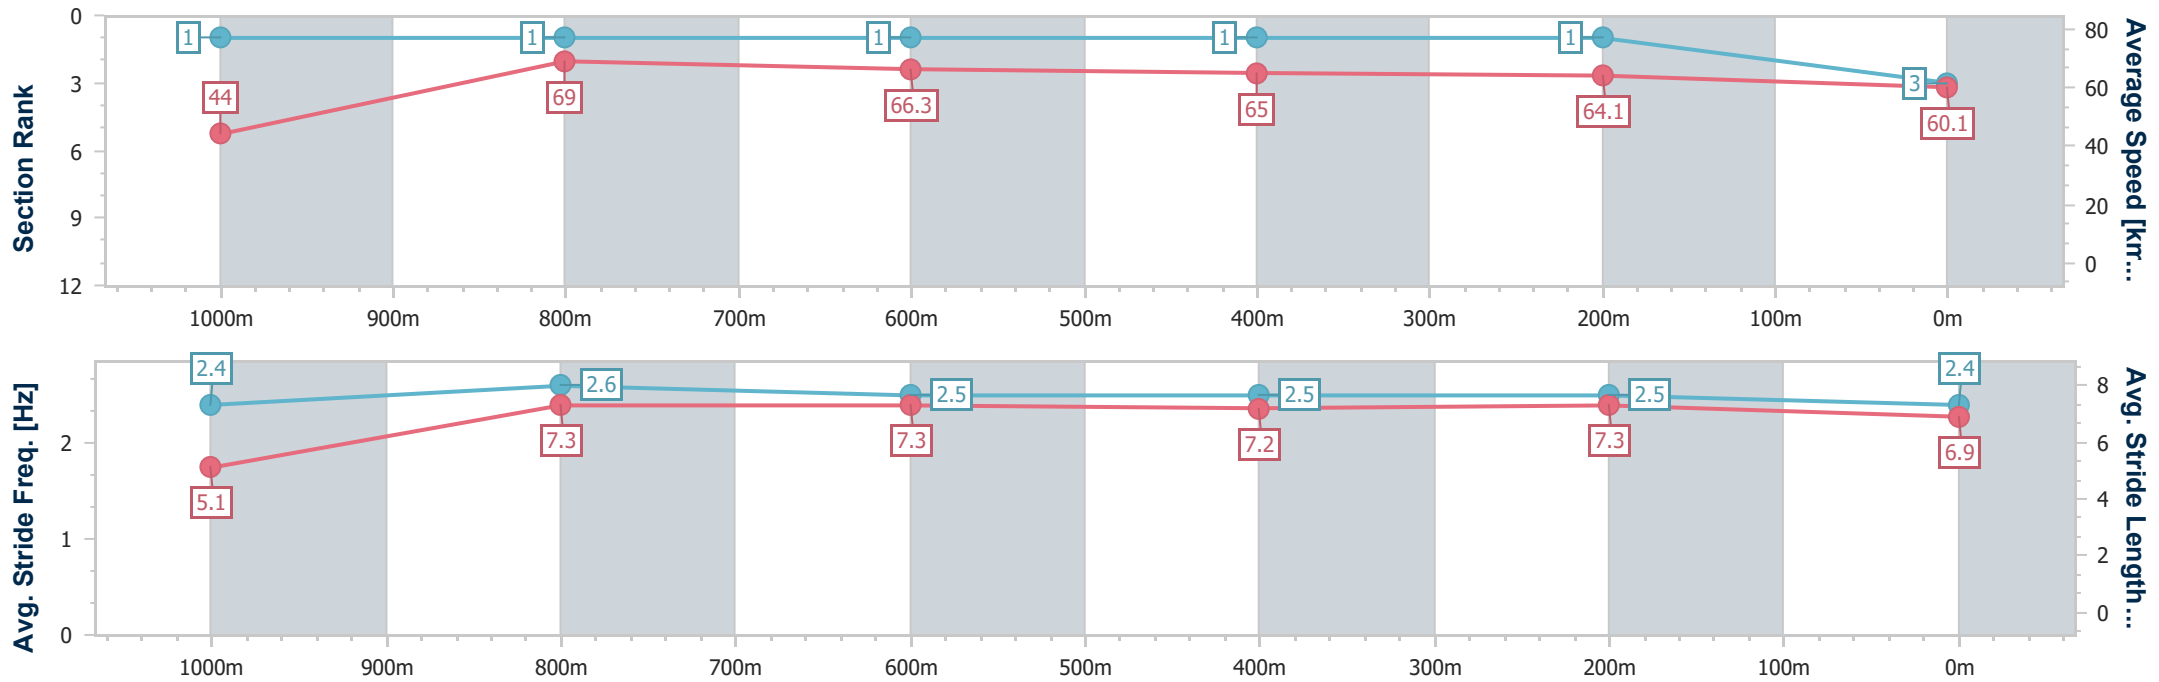

### Ipswich QLD Professional

Race 4: GREAT NORTHERN Class 6 Handicap - 1100m

13 January 2024 - 15:19

Track Rating: Soft 5, Weather: Overcast, Rail Position: +4.5m Entire

| Section                | Overall                  | 1000m                    | 800m                     | 600m                     | 400m                     | 200m                     |
|------------------------|--------------------------|--------------------------|--------------------------|--------------------------|--------------------------|--------------------------|
| Section Times          | 1:03.71 [3]<br>(0:08.18) | 0:55.53 [1]<br>(0:10.49) | 0:45.04 [1]<br>(0:10.84) | 0:34.20 [1]<br>(0:11.01) | 0:23.19 [1]<br>(0:11.22) | 0:11.97 [1]<br>(0:11.97) |
| Average Speed [km/h]   | 44.0                     | 69.0                     | 66.3                     | 65.0                     | 64.1                     | 60.1                     |
| Top Speed [km/h]       | 66.1                     | 69.8                     | 67.9                     | 66.2                     | 64.8                     | 62.4                     |
| Avg. Dist. to Rail [m] | 10.6                     | 3.7                      | 0.6                      | 0.9                      | 0.9                      | 1.7                      |
| Avg. Stride Freq. [Hz] | 2.4                      | 2.6                      | 2.5                      | 2.5                      | 2.5                      | 2.4                      |
| Avg. Stride Length [m] | 5.1                      | 7.3                      | 7.3                      | 7.2                      | 7.3                      | 6.9                      |