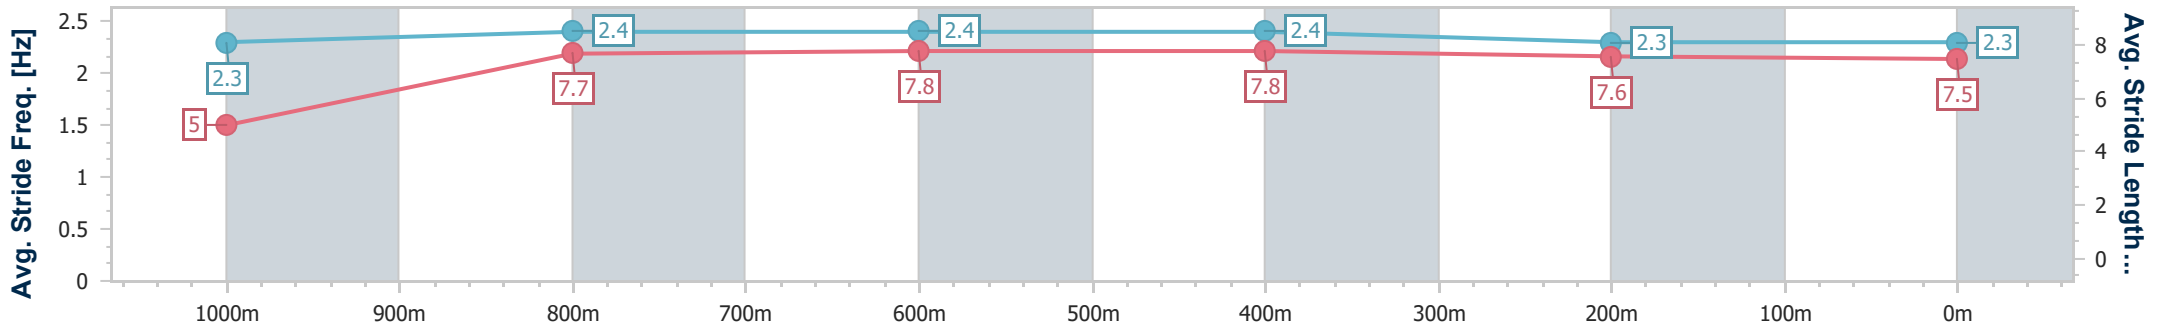

- [ ] Ranking at each section and finish
- .-.- No data available at this section
- NA No data available

|                                |                   |
|--------------------------------|-------------------|
| Horse/Jockey Name              | Spinning Spirit   |
| Final Rank                     | 6                 |
| Fastest Section Time (Section) | 0:08.58 (Overall) |
| Top Speed [km/h] (Section)     | 68.9 (1000m)      |
| Race State                     | Finished          |