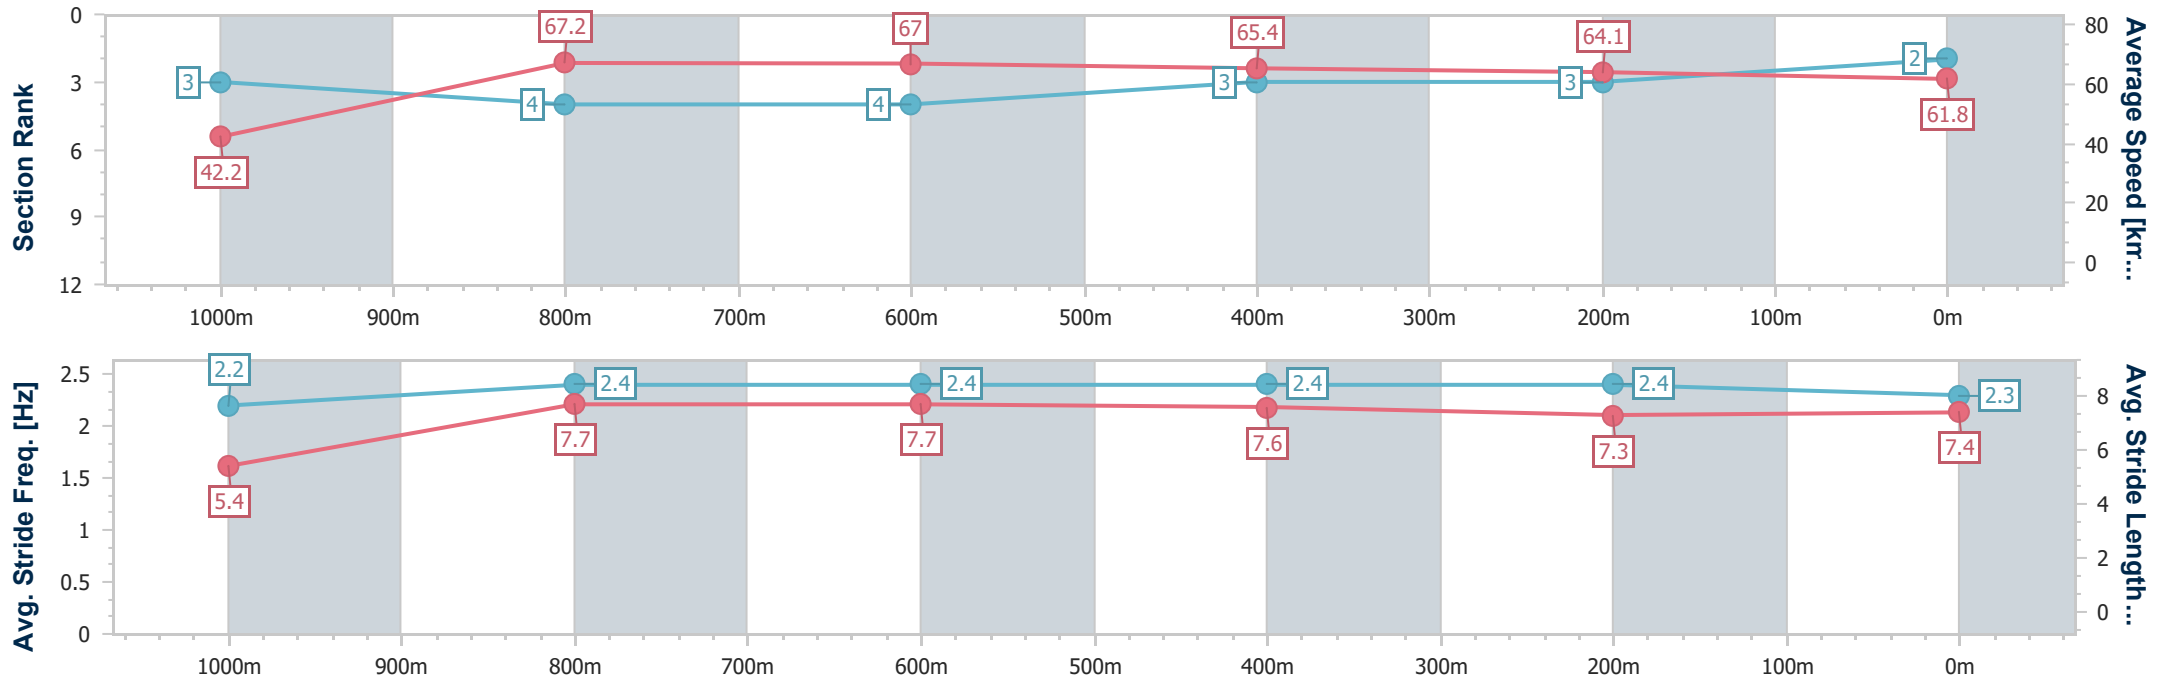

### Ipswich QLD Professional

Race 4: GREAT NORTHERN Class 6 Handicap - 1100m

13 January 2024 - 15:19

Track Rating: Soft 5, Weather: Overcast, Rail Position: +4.5m Entire

| Section                | Overall                  | 1000m                    | 800m                     | 600m                     | 400m                     | 200m                     |
|------------------------|--------------------------|--------------------------|--------------------------|--------------------------|--------------------------|--------------------------|
| Section Times          | 1:03.71 [2]<br>(0:08.53) | 0:55.18 [3]<br>(0:10.70) | 0:44.48 [4]<br>(0:10.67) | 0:33.81 [4]<br>(0:10.95) | 0:22.86 [3]<br>(0:11.19) | 0:11.67 [3]<br>(0:11.67) |
| Average Speed [km/h]   | 42.2                     | 67.2                     | 67.0                     | 65.4                     | 64.1                     | 61.8                     |
| Top Speed [km/h]       | 63.2                     | 68.8                     | 68.3                     | 66.3                     | 65.0                     | 64.2                     |
| Avg. Dist. to Rail [m] | 4.2                      | 0.6                      | 1.3                      | 1.6                      | 1.0                      | 0.1                      |
| Avg. Stride Freq. [Hz] | 2.2                      | 2.4                      | 2.4                      | 2.4                      | 2.4                      | 2.3                      |
| Avg. Stride Length [m] | 5.4                      | 7.7                      | 7.7                      | 7.6                      | 7.3                      | 7.4                      |