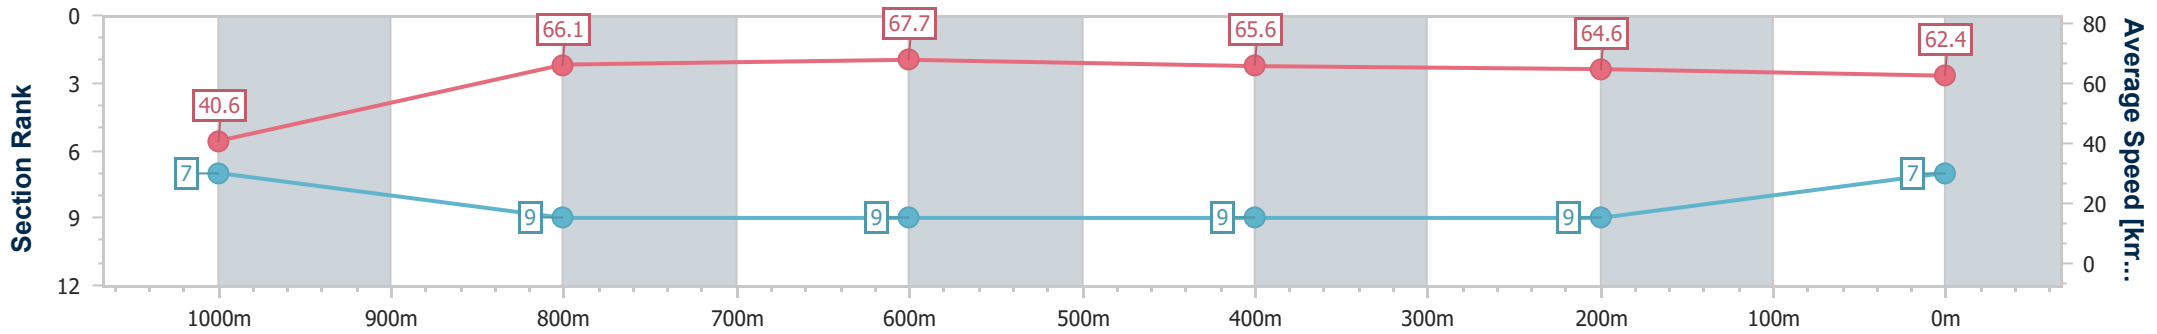

### Ipswich QLD Professional

Race 4: GREAT NORTHERN Class 6 Handicap - 1100m

13 January 2024 - 15:19

Track Rating: Soft 5, Weather: Overcast, Rail Position: +4.5m Entire

| Section                | Overall                  | 1000m                    | 800m                     | 600m                     | 400m                     | 200m        |
|------------------------|--------------------------|--------------------------|--------------------------|--------------------------|--------------------------|-------------|
| Section Times          | 1:04.26 [7]<br>(0:08.89) | 0:55.37 [7]<br>(0:10.95) | 0:44.42 [9]<br>(0:10.68) | 0:33.74 [9]<br>(0:10.97) | 0:22.77 [9]<br>(0:11.25) | 0:11.52 [9] |
| Average Speed [km/h]   | 40.6                     | 66.1                     | 67.7                     | 65.6                     | 64.6                     | 62.4        |
| Top Speed [km/h]       | 61.9                     | 67.6                     | 67.9                     | 66.9                     | 65.4                     | 63.9        |
| Avg. Dist. to Rail [m] | 12.1                     | 3.1                      | 0.7                      | 0.3                      | 3.6                      | 6.5         |
| Avg. Stride Freq. [Hz] | 2.2                      | 2.5                      | 2.4                      | 2.4                      | 2.4                      | 2.4         |
| Avg. Stride Length [m] | 5.1                      | 7.5                      | 7.8                      | 7.7                      | 7.5                      | 7.3         |