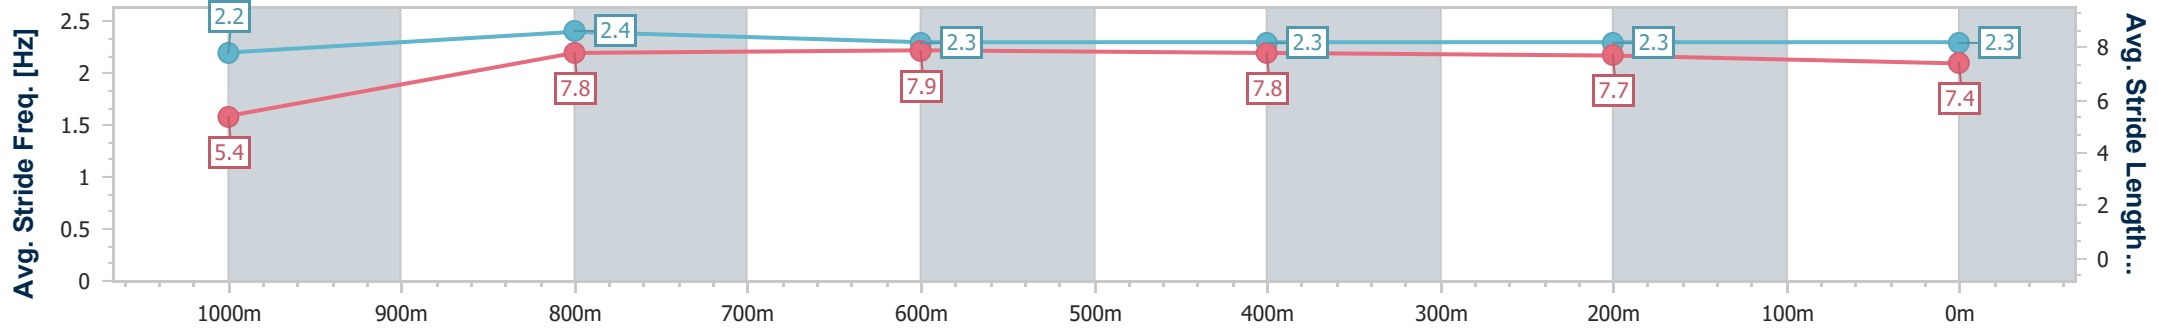

- [ ] Ranking at each section and finish
- .-.- No data available at this section
- NA No data available

|                                |                   |
|--------------------------------|-------------------|
| Horse/Jockey Name              | Cosmic Gossip     |
| Final Rank                     | 5                 |
| Fastest Section Time (Section) | 0:08.91 (Overall) |
| Top Speed [km/h] (Section)     | 68.8 (800m)       |
| Race State                     | Finished          |