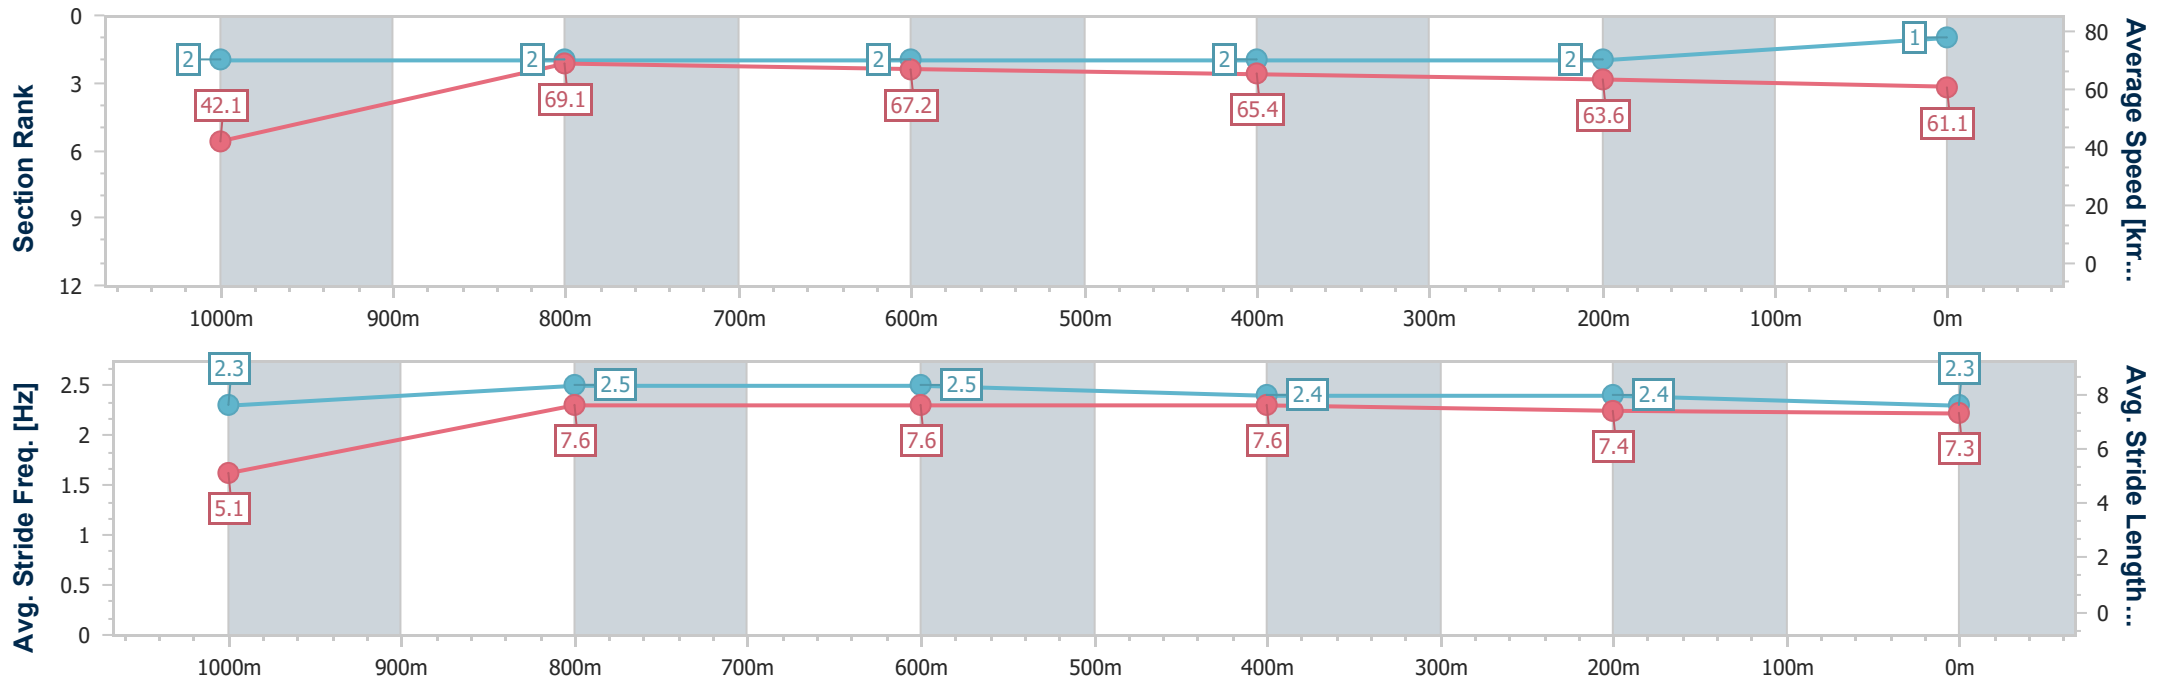

- [ ] Ranking at each section and finish
- .-.-.- No data available at this section
- NA No data available

|                                |                   |
|--------------------------------|-------------------|
| Horse/Jockey Name              | Shamrock Lu       |
| Final Rank                     | 2                 |
| Fastest Section Time (Section) | 0:08.53 (Overall) |
| Top Speed [km/h] (Section)     | 68.8 (1000m)      |
| Race State                     | Finished          |