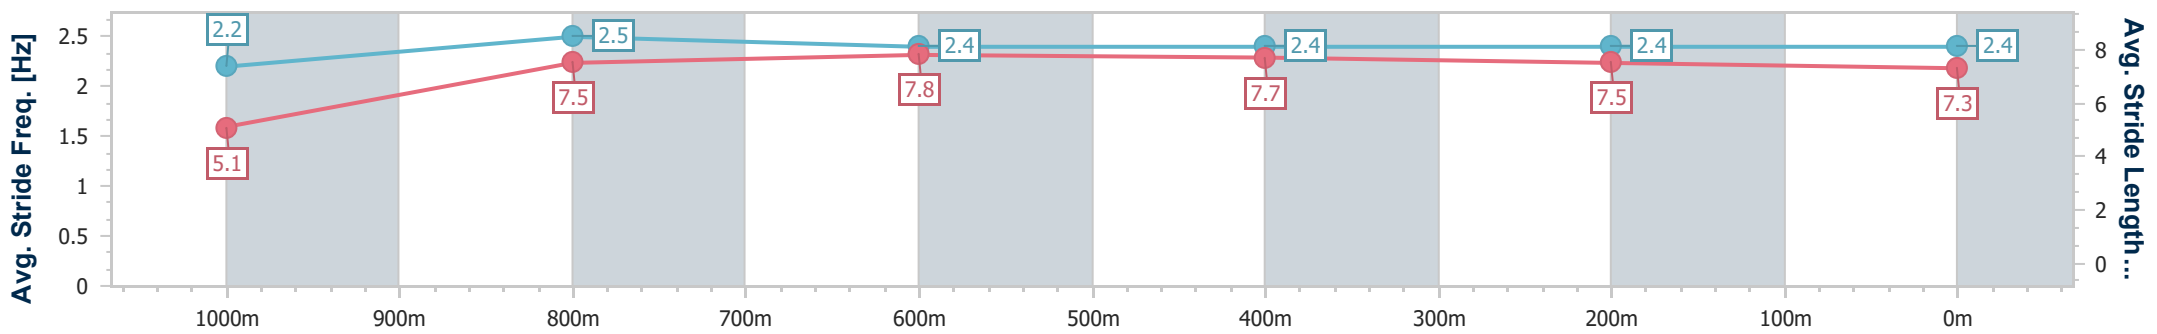

### Ipswich QLD Professional

Race 4: GREAT NORTHERN Class 6 Handicap - 1100m

13 January 2024 - 15:19

Track Rating: Soft 5, Weather: Overcast, Rail Position: +4.5m Entire

| Section                | Overall                  | 1000m                    | 800m                     | 600m                     | 400m                     | 200m        |
|------------------------|--------------------------|--------------------------|--------------------------|--------------------------|--------------------------|-------------|
| Section Times          | 1:04.26 [7]<br>(0:08.89) | 0:55.37 [7]<br>(0:10.95) | 0:44.42 [9]<br>(0:10.68) | 0:33.74 [9]<br>(0:10.97) | 0:22.77 [9]<br>(0:11.25) | 0:11.52 [9] |
| Average Speed [km/h]   | 40.6                     | 66.1                     | 67.7                     | 65.6                     | 64.6                     | 62.4        |
| Top Speed [km/h]       | 61.9                     | 67.6                     | 67.9                     | 66.9                     | 65.4                     | 63.9        |
| Avg. Dist. to Rail [m] | 12.1                     | 3.1                      | 0.7                      | 0.3                      | 3.6                      | 6.5         |
| Avg. Stride Freq. [Hz] | 2.2                      | 2.5                      | 2.4                      | 2.4                      | 2.4                      | 2.4         |
| Avg. Stride Length [m] | 5.1                      | 7.5                      | 7.8                      | 7.7                      | 7.5                      | 7.3         |