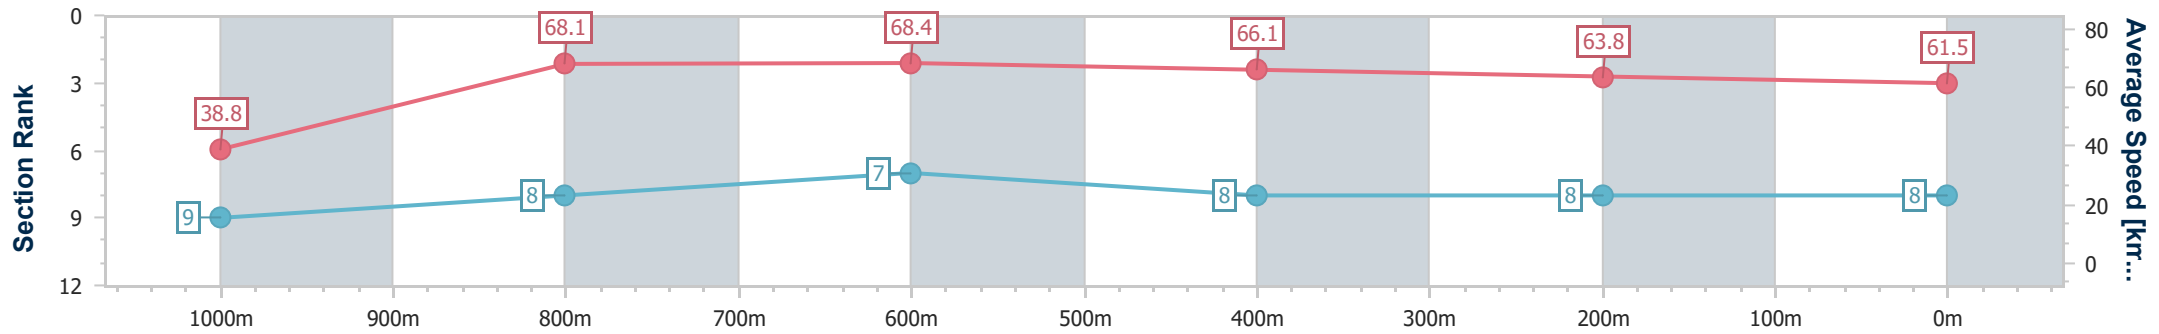

- [ ] Ranking at each section and finish
- .-.- No data available at this section
- NA No data available

|                                |                   |
|--------------------------------|-------------------|
| Horse/Jockey Name              | Zeeluck           |
| Final Rank                     | 9                 |
| Fastest Section Time (Section) | 0:08.68 (Overall) |
| Top Speed [km/h] (Section)     | 71.8 (1000m)      |
| Race State                     | Finished          |