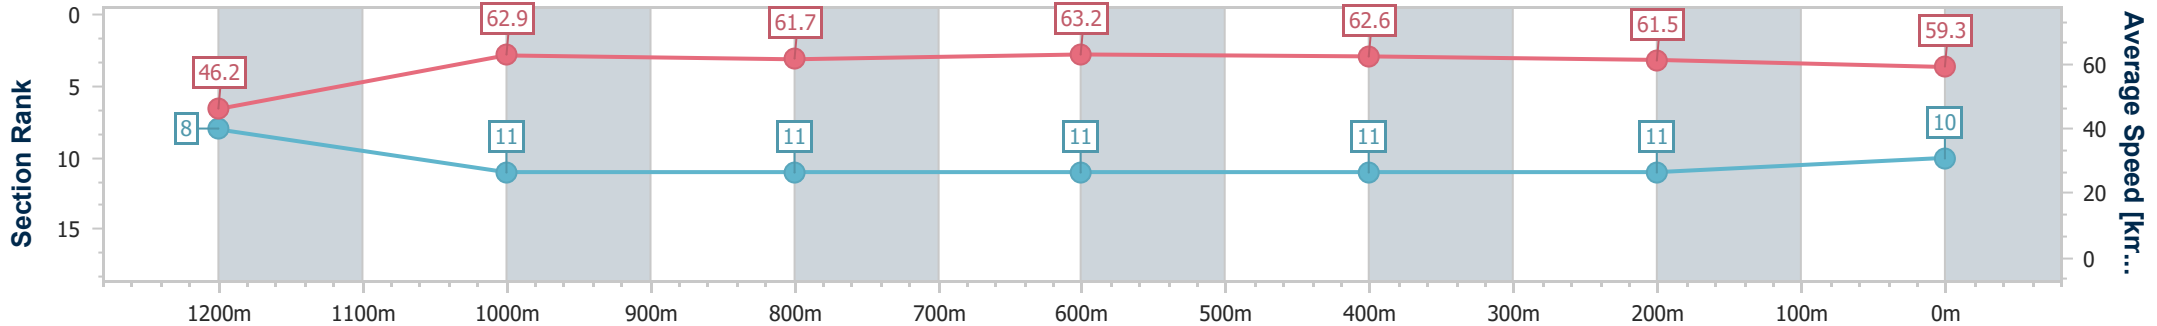

Horse/Jockey Name	Aquarius
Final Rank	10
Fastest Section Time (Section)	0:11.38 (800m)
Top Speed [km/h] (Section)	64.6 (800m)
Race State	Finished

Ipswich QLD Professional
Race 7: RECOVERY RACES 27 JANUARY Class 2 Handicap - 1350m

13 January 2024 - 17:15

Track Rating: Soft 5, Weather: Overcast, Rail Position: +4.5m Entire

Section	Overall	1200m	1000m	800m	600m	400m	200m
Section Times	1:21.55 [10] (0:11.68)	1:09.87 [8] (0:11.49)	0:58.38 [11] (0:11.74)	0:46.64 [11] (0:11.38)	0:35.26 [11] (0:11.45)	0:23.81 [11] (0:11.63)	0:12.18 [11] (0:12.18)
Average Speed [km/h]	46.2	62.9	61.7	63.2	62.6	61.5	59.3
Top Speed [km/h]	61.9	63.4	64.3	64.6	63.5	62.8	61.2
Avg. Dist. to Rail [m]	5.4	2.4	1.6	0.7	1.0	0.7	0.7
Avg. Stride Freq. [Hz]	2.2	2.4	2.3	2.3	2.4	2.4	2.3
Avg. Stride Length [m]	5.8	7.3	7.4	7.6	7.4	7.3	7.2

- [ ] Ranking at each section and finish
- -.-.- No data available at this section
- NA No data available