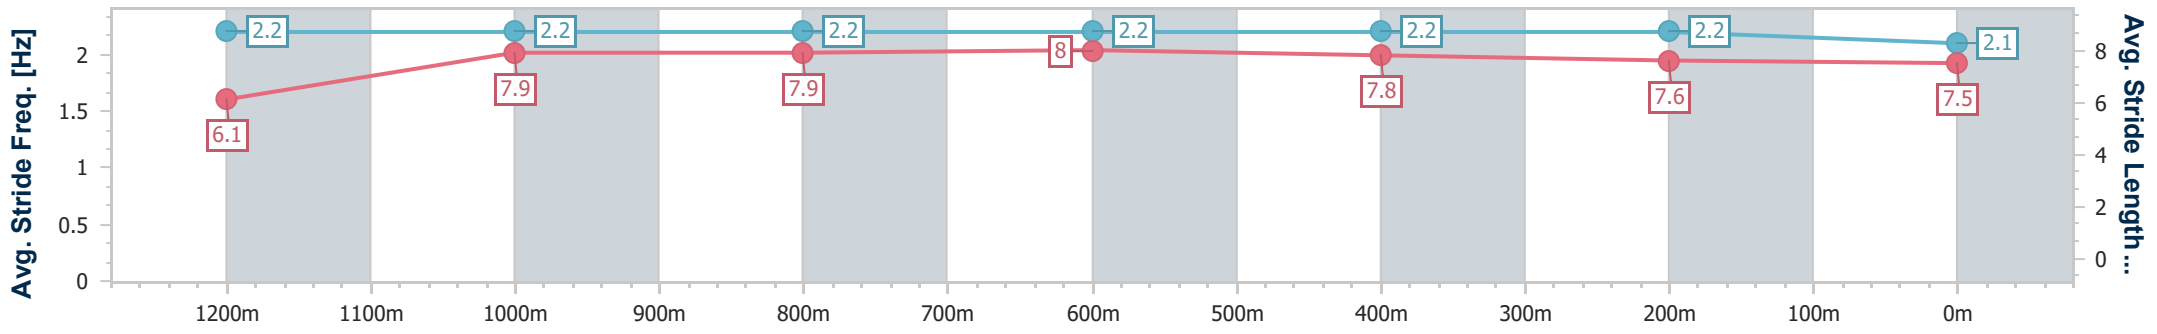

- [] Ranking at each section and finish
- .-.- No data available at this section
- NA No data available

Horse/Jockey Name	Back 'Em Black
Final Rank	11
Fastest Section Time (Section)	0:11.27 (1200m)
Top Speed [km/h] (Section)	65.3 (1200m)
Race State	Finished

- [] Ranking at each section and finish
- .-.- No data available at this section
- NA No data available