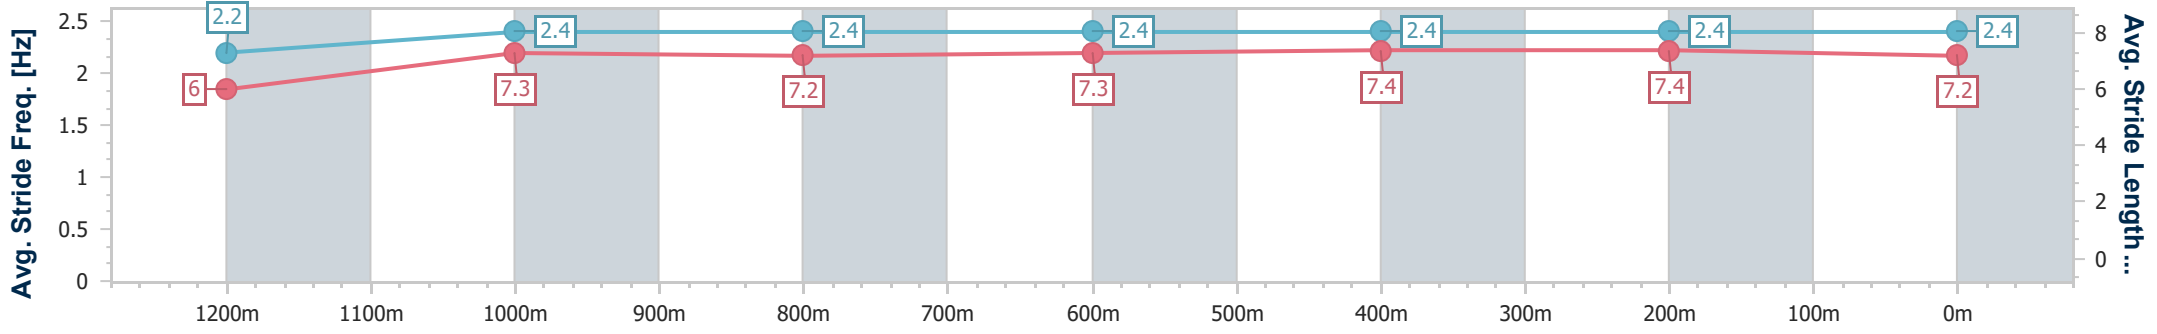

Horse/Jockey Name	Spirit Of Giving
Final Rank	4
Fastest Section Time (Section)	0:11.25 (600m)
Top Speed [km/h] (Section)	65.3 (1000m)
Race State	Finished

Ipswich QLD Professional
Race 7: RECOVERY RACES 27 JANUARY Class 2 Handicap - 1350m

13 January 2024 - 17:15

Track Rating: Soft 5, Weather: Overcast, Rail Position: +4.5m Entire

Section	Overall	1200m	1000m	800m	600m	400m	200m
Section Times	1:20.02 [4] (0:11.71)	1:08.31 [10] (0:11.35)	0:56.96 [9] (0:11.35)	0:45.61 [8] (0:11.48)	0:34.13 [8] (0:11.25)	0:22.88 [7] (0:11.31)	0:11.57 [5] (0:11.57)
Average Speed [km/h]	46.0	63.5	63.3	62.3	63.8	63.9	62.1
Top Speed [km/h]	62.7	64.8	65.3	63.2	64.6	64.7	63.9
Avg. Dist. to Rail [m]	0.9	0.6	0.6	1.3	1.1	1.4	2.5
Avg. Stride Freq. [Hz]	2.2	2.4	2.4	2.4	2.4	2.4	2.4
Avg. Stride Length [m]	6.0	7.3	7.2	7.3	7.4	7.4	7.2

- [ ] Ranking at each section and finish
- -.-.- No data available at this section
- NA No data available