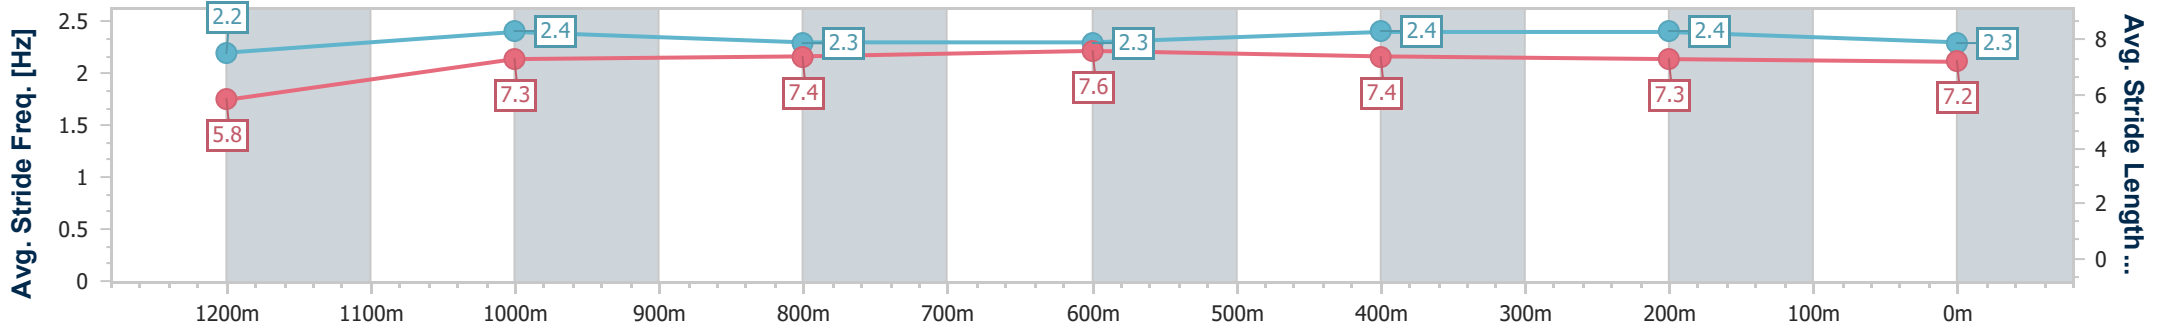

Horse/Jockey Name	Aquarius
Final Rank	10
Fastest Section Time (Section)	0:11.38 (800m)
Top Speed [km/h] (Section)	64.6 (800m)
Race State	Finished

Ipswich QLD Professional
Race 7: RECOVERY RACES 27 JANUARY Class 2 Handicap - 1350m

13 January 2024 - 17:15

Track Rating: Soft 5, Weather: Overcast, Rail Position: +4.5m Entire

Section	Overall	1200m	1000m	800m	600m	400m	200m
Section Times	1:21.55 [10] (0:11.68)	1:09.87 [8] (0:11.49)	0:58.38 [11] (0:11.74)	0:46.64 [11] (0:11.38)	0:35.26 [11] (0:11.45)	0:23.81 [11] (0:11.63)	0:12.18 [11] (0:12.18)
Average Speed [km/h]	46.2	62.9	61.7	63.2	62.6	61.5	59.3
Top Speed [km/h]	61.9	63.4	64.3	64.6	63.5	62.8	61.2
Avg. Dist. to Rail [m]	5.4	2.4	1.6	0.7	1.0	0.7	0.7
Avg. Stride Freq. [Hz]	2.2	2.4	2.3	2.3	2.4	2.4	2.3
Avg. Stride Length [m]	5.8	7.3	7.4	7.6	7.4	7.3	7.2

- [ ] Ranking at each section and finish
- -.-.- No data available at this section
- NA No data available