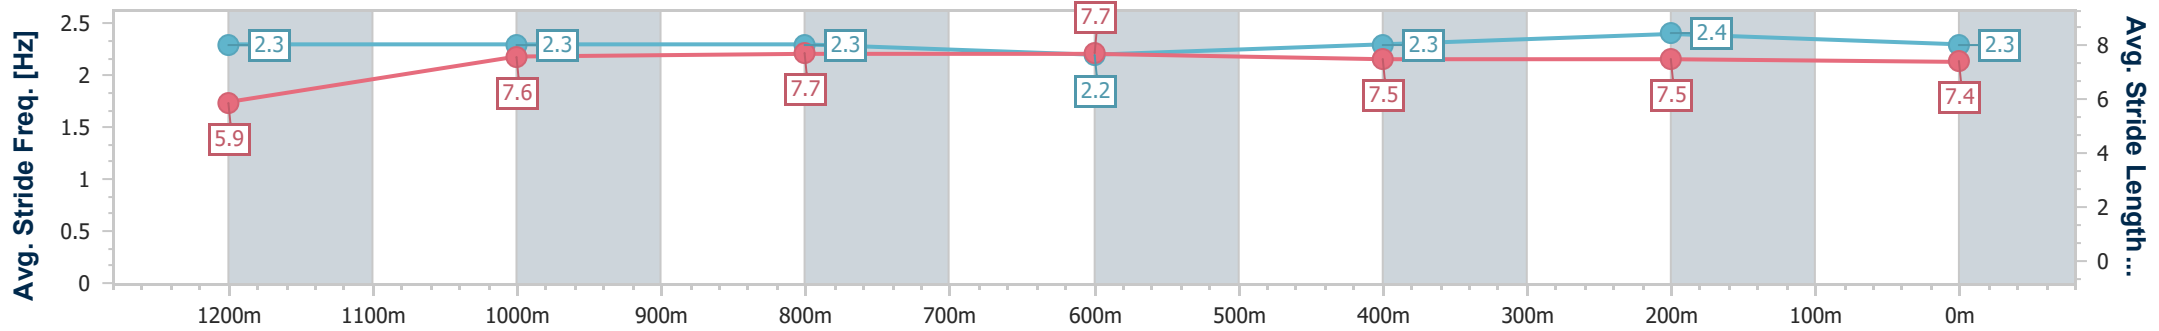

Horse/Jockey Name	Smart Recognition
Final Rank	1
Fastest Section Time (Section)	0:11.14 (1200m)
Top Speed [km/h] (Section)	66.5 (1200m)
Race State	Finished

Ipswich QLD Professional
Race 7: RECOVERY RACES 27 JANUARY Class 2 Handicap - 1350m

13 January 2024 - 17:15

Track Rating: Soft 5, Weather: Overcast, Rail Position: +4.5m Entire

Section	Overall	1200m	1000m	800m	600m	400m	200m
Section Times	1:19.70 [1] (0:11.22)	1:08.48 [1] (0:11.14)	0:57.34 [1] (0:11.47)	0:45.87 [1] (0:11.45)	0:34.42 [1] (0:11.29)	0:23.13 [1] (0:11.26)	0:11.87 [1] (0:11.87)
Average Speed [km/h]	48.0	64.7	62.4	62.6	63.4	63.5	60.8
Top Speed [km/h]	64.1	66.5	63.8	63.5	64.5	64.6	62.9
Avg. Dist. to Rail [m]	2.3	0.5	1.1	1.5	1.4	1.3	1.3
Avg. Stride Freq. [Hz]	2.3	2.3	2.3	2.2	2.3	2.4	2.3
Avg. Stride Length [m]	5.9	7.6	7.7	7.7	7.5	7.5	7.4

- [ ] Ranking at each section and finish
- -.-.- No data available at this section
- NA No data available