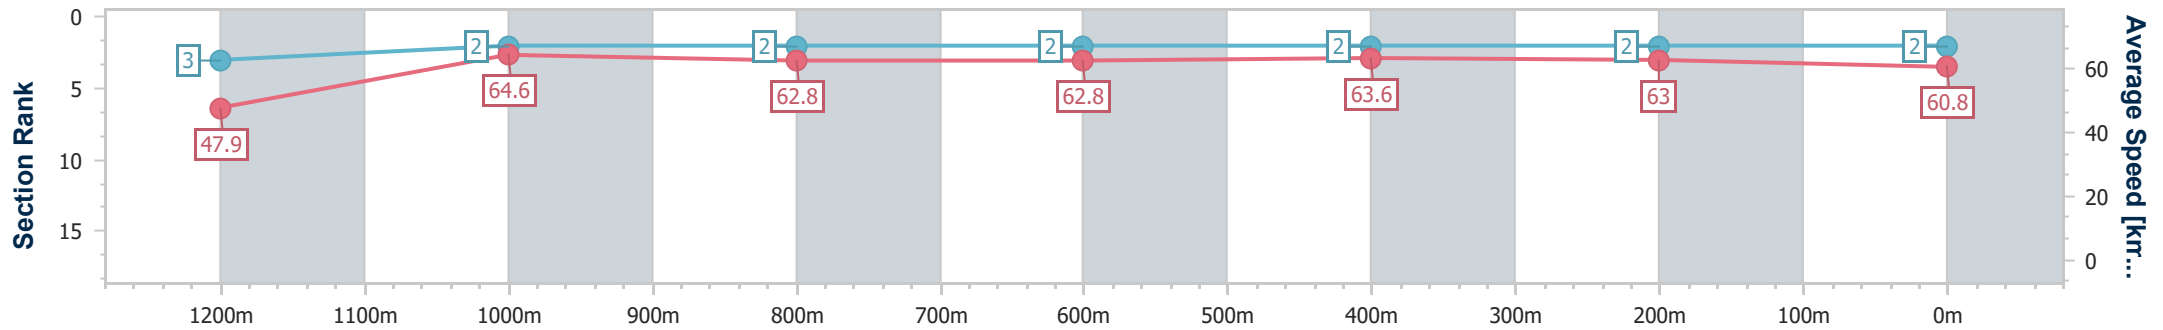

Horse/Jockey Name	Jenni Inda Jungle
Final Rank	2
Fastest Section Time (Section)	0:11.16 (1200m)
Top Speed [km/h] (Section)	65.2 (1200m)
Race State	Finished

Ipswich QLD Professional
Race 7: RECOVERY RACES 27 JANUARY Class 2 Handicap - 1350m

13 January 2024 - 17:15

Track Rating: Soft 5, Weather: Overcast, Rail Position: +4.5m Entire

Section	Overall	1200m	1000m	800m	600m	400m	200m
Section Times	1:19.97 [2] (0:11.31)	1:08.66 [3] (0:11.16)	0:57.50 [2] (0:11.46)	0:46.04 [2] (0:11.48)	0:34.56 [2] (0:11.30)	0:23.26 [2] (0:11.44)	0:11.82 [2] (0:11.82)
Average Speed [km/h]	47.9	64.6	62.8	62.8	63.6	63.0	60.8
Top Speed [km/h]	65.0	65.2	63.8	63.7	64.4	64.1	62.6
Avg. Dist. to Rail [m]	6.7	2.0	0.6	0.3	0.3	0.3	0.3
Avg. Stride Freq. [Hz]	2.3	2.4	2.3	2.3	2.3	2.4	2.3
Avg. Stride Length [m]	5.8	7.6	7.5	7.6	7.5	7.3	7.3

- [ ] Ranking at each section and finish
- -.-.- No data available at this section
- NA No data available