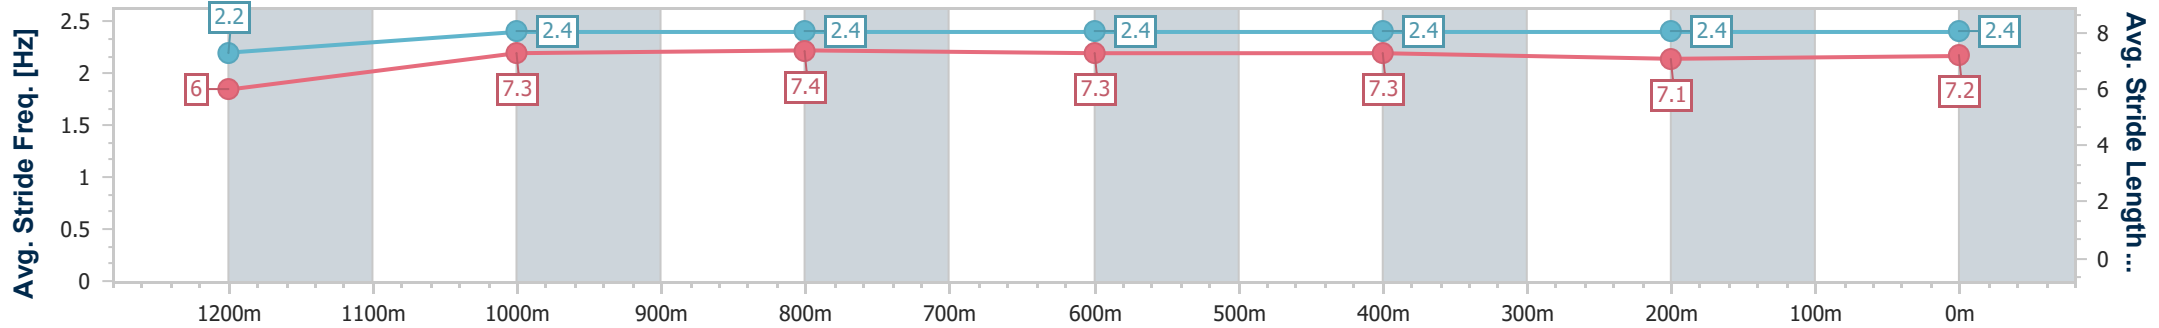

Horse/Jockey Name	Bean Rocking
Final Rank	7
Fastest Section Time (Section)	0:11.26 (600m)
Top Speed [km/h] (Section)	65.0 (600m)
Race State	Finished

Ipswich QLD Professional
Race 7: RECOVERY RACES 27 JANUARY Class 2 Handicap - 1350m

13 January 2024 - 17:15

Track Rating: Soft 5, Weather: Overcast, Rail Position: +4.5m Entire

Section	Overall	1200m	1000m	800m	600m	400m	200m
Section Times	1:20.46 [7] (0:11.49)	1:08.97 [5] (0:11.40)	0:57.57 [7] (0:11.49)	0:46.08 [6] (0:11.49)	0:34.59 [7] (0:11.26)	0:23.33 [6] (0:11.51)	0:11.82 [6] (0:11.82)
Average Speed [km/h]	47.1	63.3	62.8	62.4	64.2	63.1	60.8
Top Speed [km/h]	62.6	64.7	64.6	63.7	65.0	64.4	62.0
Avg. Dist. to Rail [m]	2.9	1.2	0.8	0.3	0.3	2.9	3.3
Avg. Stride Freq. [Hz]	2.2	2.4	2.4	2.4	2.4	2.4	2.4
Avg. Stride Length [m]	6.0	7.3	7.4	7.3	7.3	7.1	7.2

- [ ] Ranking at each section and finish
- -.-.- No data available at this section
- NA No data available