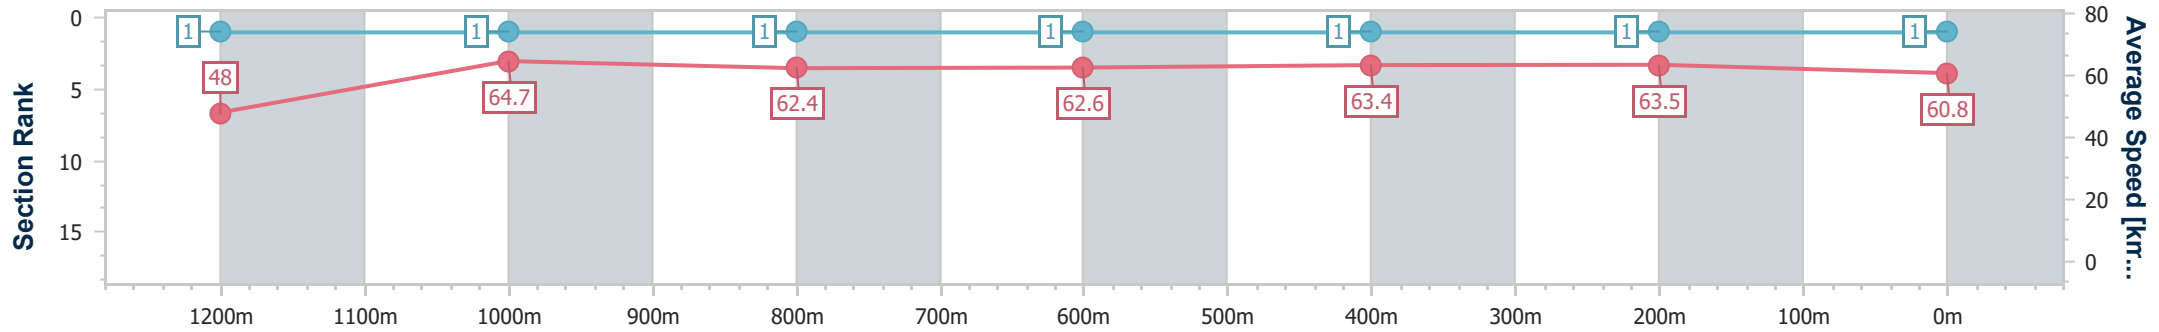

Horse/Jockey Name	Smart Recognition
Final Rank	1
Fastest Section Time (Section)	0:11.14 (1200m)
Top Speed [km/h] (Section)	66.5 (1200m)
Race State	Finished

Ipswich QLD Professional
Race 7: RECOVERY RACES 27 JANUARY Class 2 Handicap - 1350m

13 January 2024 - 17:15

Track Rating: Soft 5, Weather: Overcast, Rail Position: +4.5m Entire

Section	Overall	1200m	1000m	800m	600m	400m	200m
Section Times	1:19.70 [1] (0:11.22)	1:08.48 [1] (0:11.14)	0:57.34 [1] (0:11.47)	0:45.87 [1] (0:11.45)	0:34.42 [1] (0:11.29)	0:23.13 [1] (0:11.26)	0:11.87 [1] (0:11.87)
Average Speed [km/h]	48.0	64.7	62.4	62.6	63.4	63.5	60.8
Top Speed [km/h]	64.1	66.5	63.8	63.5	64.5	64.6	62.9
Avg. Dist. to Rail [m]	2.3	0.5	1.1	1.5	1.4	1.3	1.3
Avg. Stride Freq. [Hz]	2.3	2.3	2.3	2.2	2.3	2.4	2.3
Avg. Stride Length [m]	5.9	7.6	7.7	7.7	7.5	7.5	7.4

- [ ] Ranking at each section and finish
- -.-.- No data available at this section
- NA No data available