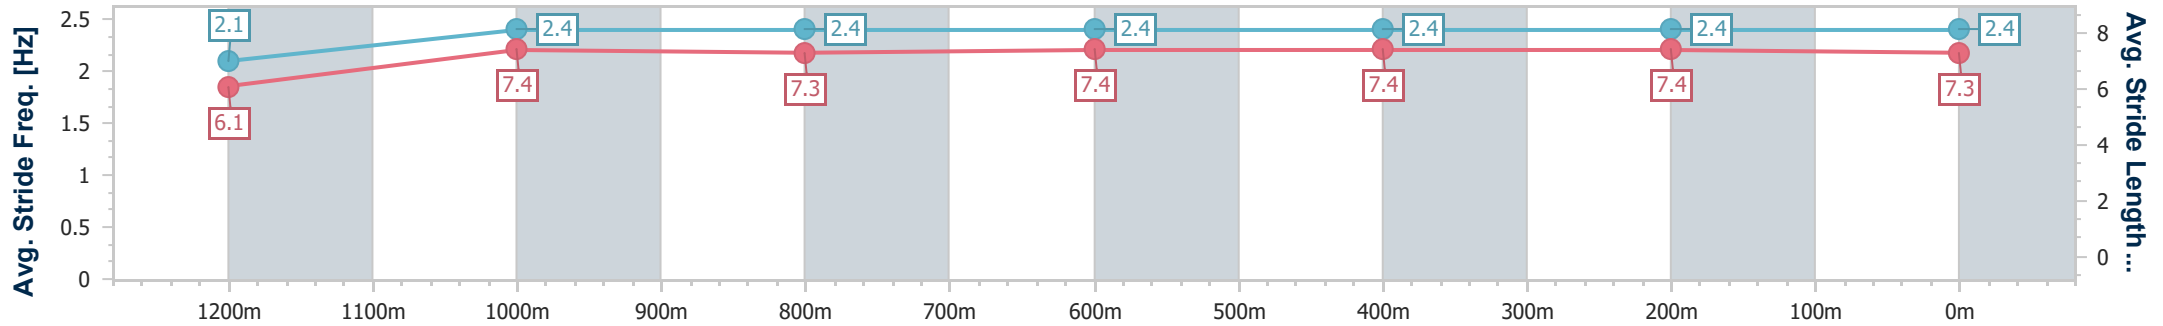

Horse/Jockey Name	Ozarch
Final Rank	6
Fastest Section Time (Section)	0:11.32 (600m)
Top Speed [km/h] (Section)	65.2 (1200m)
Race State	Finished

Ipswich QLD Professional
Race 7: RECOVERY RACES 27 JANUARY Class 2 Handicap - 1350m

13 January 2024 - 17:15

Track Rating: Soft 5, Weather: Overcast, Rail Position: +4.5m Entire

Section	Overall	1200m	1000m	800m	600m	400m	200m
Section Times	1:20.31 [6] (0:11.70)	1:08.61 [9] (0:11.34)	0:57.27 [8] (0:11.57)	0:45.70 [9] (0:11.43)	0:34.27 [9] (0:11.32)	0:22.95 [9] (0:11.36)	0:11.59 [7] (0:11.59)
Average Speed [km/h]	46.4	63.9	62.6	63.4	63.9	64.0	62.3
Top Speed [km/h]	61.6	65.2	65.1	64.2	65.0	64.8	63.6
Avg. Dist. to Rail [m]	8.8	4.0	2.9	1.5	1.6	3.6	5.1
Avg. Stride Freq. [Hz]	2.1	2.4	2.4	2.4	2.4	2.4	2.4
Avg. Stride Length [m]	6.1	7.4	7.3	7.4	7.4	7.4	7.3

- [ ] Ranking at each section and finish
- -.-.- No data available at this section
- NA No data available