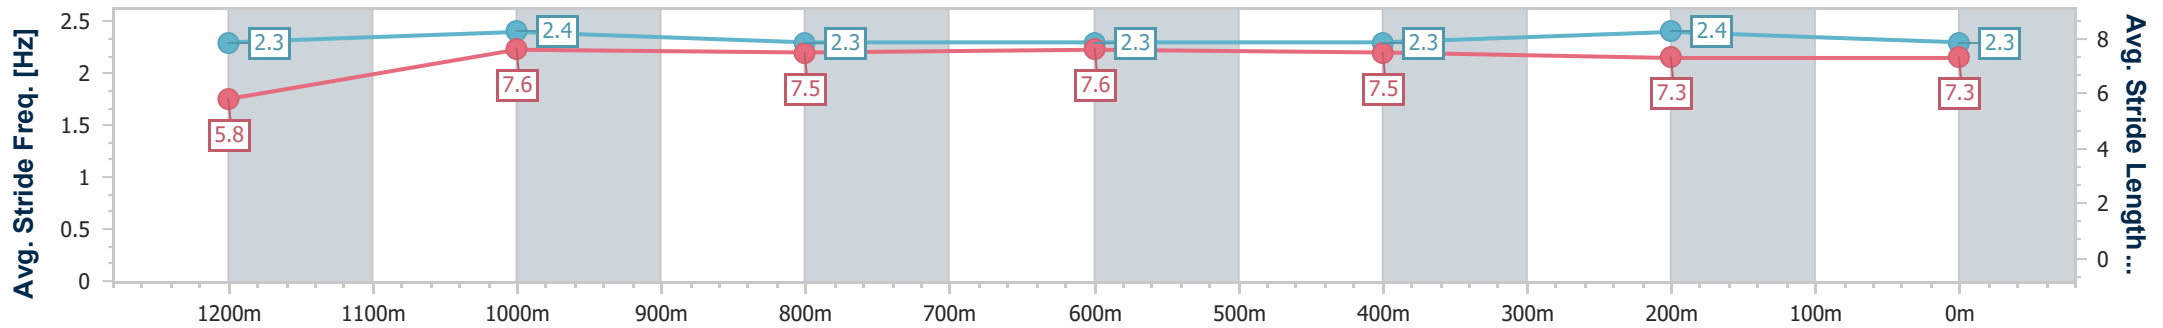

Horse/Jockey Name	Jenni Inda Jungle
Final Rank	2
Fastest Section Time (Section)	0:11.16 (1200m)
Top Speed [km/h] (Section)	65.2 (1200m)
Race State	Finished

Ipswich QLD Professional
Race 7: RECOVERY RACES 27 JANUARY Class 2 Handicap - 1350m

13 January 2024 - 17:15

Track Rating: Soft 5, Weather: Overcast, Rail Position: +4.5m Entire

Section	Overall	1200m	1000m	800m	600m	400m	200m
Section Times	1:19.97 [2] (0:11.31)	1:08.66 [3] (0:11.16)	0:57.50 [2] (0:11.46)	0:46.04 [2] (0:11.48)	0:34.56 [2] (0:11.30)	0:23.26 [2] (0:11.44)	0:11.82 [2] (0:11.82)
Average Speed [km/h]	47.9	64.6	62.8	62.8	63.6	63.0	60.8
Top Speed [km/h]	65.0	65.2	63.8	63.7	64.4	64.1	62.6
Avg. Dist. to Rail [m]	6.7	2.0	0.6	0.3	0.3	0.3	0.3
Avg. Stride Freq. [Hz]	2.3	2.4	2.3	2.3	2.3	2.4	2.3
Avg. Stride Length [m]	5.8	7.6	7.5	7.6	7.5	7.3	7.3

- [ ] Ranking at each section and finish
- -.-.- No data available at this section
- NA No data available