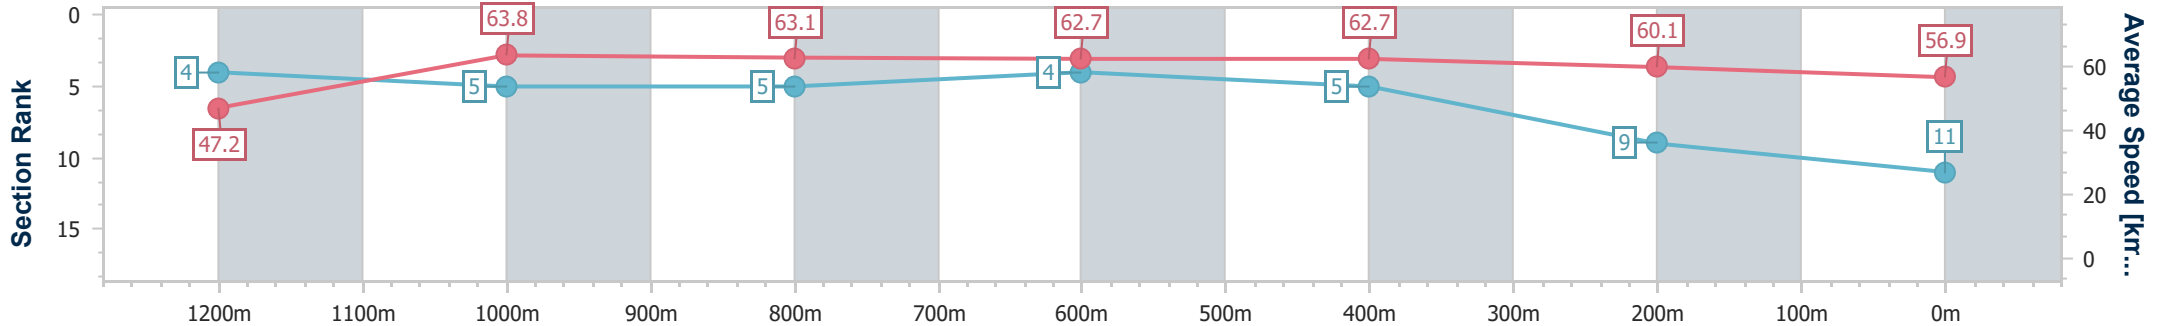

Horse/Jockey Name	Back 'Em Black
Final Rank	11
Fastest Section Time (Section)	0:11.27 (1200m)
Top Speed [km/h] (Section)	65.3 (1200m)
Race State	Finished

Ipswich QLD Professional
Race 7: RECOVERY RACES 27 JANUARY Class 2 Handicap - 1350m

13 January 2024 - 17:15

Track Rating: Soft 5, Weather: Overcast, Rail Position: +4.5m Entire

Section	Overall	1200m	1000m	800m	600m	400m	200m
Section Times	1:21.58 [11] (0:11.44)	1:10.14 [4] (0:11.27)	0:58.87 [5] (0:11.41)	0:47.46 [5] (0:11.44)	0:36.02 [4] (0:11.44)	0:24.58 [5] (0:11.94)	0:12.64 [9] (0:12.64)
Average Speed [km/h]	47.2	63.8	63.1	62.7	62.7	60.1	56.9
Top Speed [km/h]	64.0	65.3	65.0	63.4	63.6	61.7	59.1
Avg. Dist. to Rail [m]	0.5	0.4	0.3	0.8	0.9	0.6	0.4
Avg. Stride Freq. [Hz]	2.2	2.2	2.2	2.2	2.2	2.2	2.1
Avg. Stride Length [m]	6.1	7.9	7.9	8.0	7.8	7.6	7.5

- [ ] Ranking at each section and finish
- -.-.- No data available at this section
- NA No data available