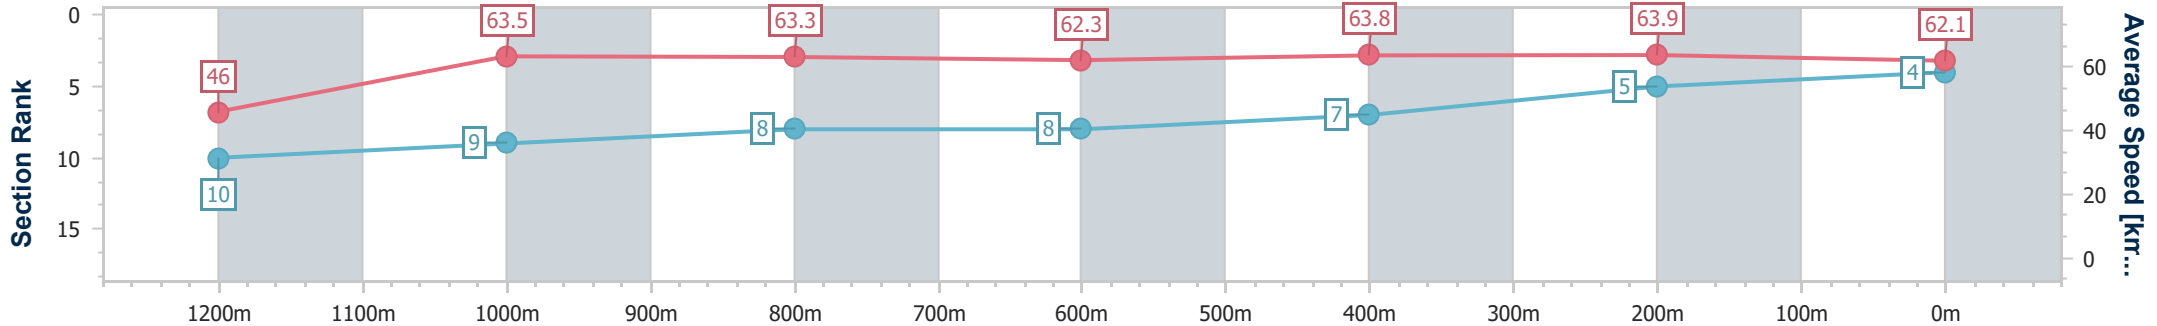

Horse/Jockey Name	Spirit Of Giving
Final Rank	4
Fastest Section Time (Section)	0:11.25 (600m)
Top Speed [km/h] (Section)	65.3 (1000m)
Race State	Finished

Ipswich QLD Professional
Race 7: RECOVERY RACES 27 JANUARY Class 2 Handicap - 1350m

13 January 2024 - 17:15

Track Rating: Soft 5, Weather: Overcast, Rail Position: +4.5m Entire

Section	Overall	1200m	1000m	800m	600m	400m	200m
Section Times	1:20.02 [4] (0:11.71)	1:08.31 [10] (0:11.35)	0:56.96 [9] (0:11.35)	0:45.61 [8] (0:11.48)	0:34.13 [8] (0:11.25)	0:22.88 [7] (0:11.31)	0:11.57 [5] (0:11.57)
Average Speed [km/h]	46.0	63.5	63.3	62.3	63.8	63.9	62.1
Top Speed [km/h]	62.7	64.8	65.3	63.2	64.6	64.7	63.9
Avg. Dist. to Rail [m]	0.9	0.6	0.6	1.3	1.1	1.4	2.5
Avg. Stride Freq. [Hz]	2.2	2.4	2.4	2.4	2.4	2.4	2.4
Avg. Stride Length [m]	6.0	7.3	7.2	7.3	7.4	7.4	7.2

- [ ] Ranking at each section and finish
- -.-.- No data available at this section
- NA No data available