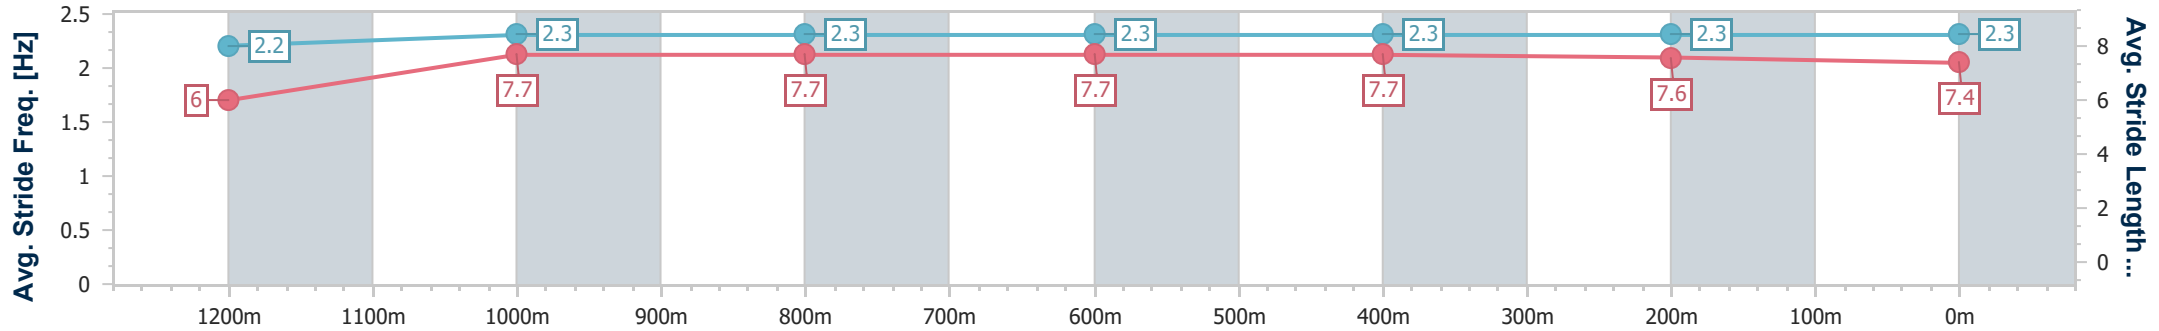

Horse/Jockey Name	The Player
Final Rank	3
Fastest Section Time (Section)	0:11.03 (1200m)
Top Speed [km/h] (Section)	67.7 (1200m)
Race State	Finished

Ipswich QLD Professional
Race 7: RECOVERY RACES 27 JANUARY Class 2 Handicap - 1350m

13 January 2024 - 17:15

Track Rating: Soft 5, Weather: Overcast, Rail Position: +4.5m Entire

Section	Overall	1200m	1000m	800m	600m	400m	200m
Section Times	1:19.97 [3] (0:11.66)	1:08.31 [7] (0:11.03)	0:57.28 [4] (0:11.35)	0:45.93 [3] (0:11.49)	0:34.44 [3] (0:11.26)	0:23.18 [3] (0:11.42)	0:11.76 [3] (0:11.76)
Average Speed [km/h]	46.4	65.2	63.5	62.9	64.3	63.3	61.2
Top Speed [km/h]	65.2	67.7	65.5	63.4	65.1	64.9	63.3
Avg. Dist. to Rail [m]	6.6	1.7	0.5	0.7	1.0	1.8	0.7
Avg. Stride Freq. [Hz]	2.2	2.3	2.3	2.3	2.3	2.3	2.3
Avg. Stride Length [m]	6.0	7.7	7.7	7.7	7.7	7.6	7.4

- [ ] Ranking at each section and finish
- -.-.- No data available at this section
- NA No data available