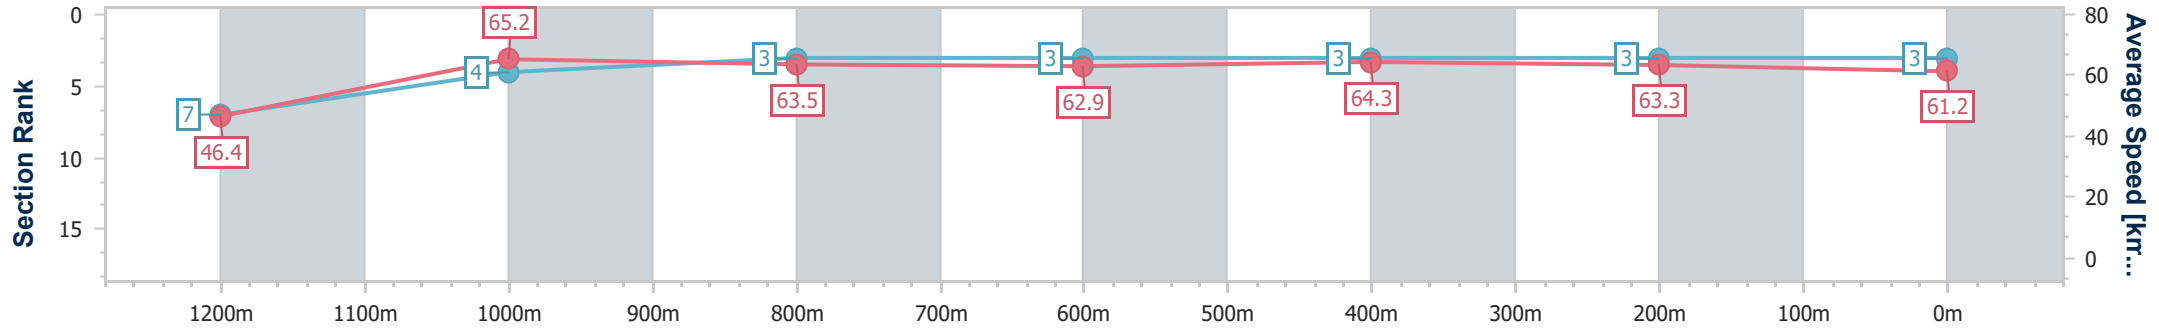

Horse/Jockey Name	The Player
Final Rank	3
Fastest Section Time (Section)	0:11.03 (1200m)
Top Speed [km/h] (Section)	67.7 (1200m)
Race State	Finished

Ipswich QLD Professional
Race 7: RECOVERY RACES 27 JANUARY Class 2 Handicap - 1350m

13 January 2024 - 17:15

Track Rating: Soft 5, Weather: Overcast, Rail Position: +4.5m Entire

Section	Overall	1200m	1000m	800m	600m	400m	200m
Section Times	1:19.97 [3] (0:11.66)	1:08.31 [7] (0:11.03)	0:57.28 [4] (0:11.35)	0:45.93 [3] (0:11.49)	0:34.44 [3] (0:11.26)	0:23.18 [3] (0:11.42)	0:11.76 [3] (0:11.76)
Average Speed [km/h]	46.4	65.2	63.5	62.9	64.3	63.3	61.2
Top Speed [km/h]	65.2	67.7	65.5	63.4	65.1	64.9	63.3
Avg. Dist. to Rail [m]	6.6	1.7	0.5	0.7	1.0	1.8	0.7
Avg. Stride Freq. [Hz]	2.2	2.3	2.3	2.3	2.3	2.3	2.3
Avg. Stride Length [m]	6.0	7.7	7.7	7.7	7.7	7.6	7.4

- [ ] Ranking at each section and finish
- -.-.- No data available at this section
- NA No data available