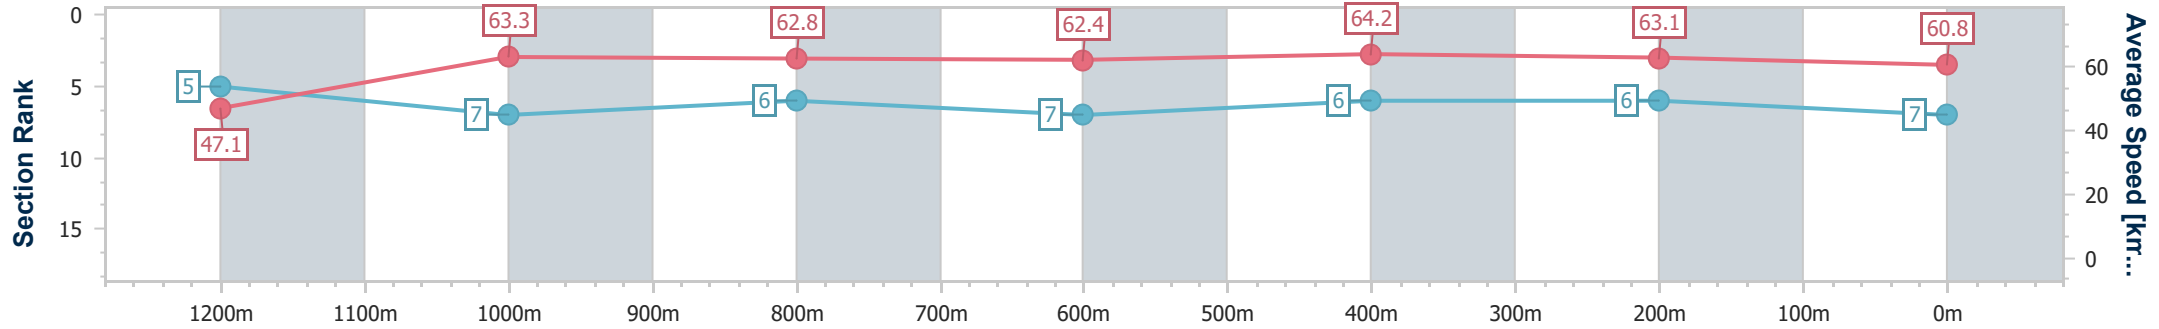

Horse/Jockey Name	Bean Rocking
Final Rank	7
Fastest Section Time (Section)	0:11.26 (600m)
Top Speed [km/h] (Section)	65.0 (600m)
Race State	Finished

Ipswich QLD Professional
Race 7: RECOVERY RACES 27 JANUARY Class 2 Handicap - 1350m

13 January 2024 - 17:15

Track Rating: Soft 5, Weather: Overcast, Rail Position: +4.5m Entire

Section	Overall	1200m	1000m	800m	600m	400m	200m
Section Times	1:20.46 [7] (0:11.49)	1:08.97 [5] (0:11.40)	0:57.57 [7] (0:11.49)	0:46.08 [6] (0:11.49)	0:34.59 [7] (0:11.26)	0:23.33 [6] (0:11.51)	0:11.82 [6] (0:11.82)
Average Speed [km/h]	47.1	63.3	62.8	62.4	64.2	63.1	60.8
Top Speed [km/h]	62.6	64.7	64.6	63.7	65.0	64.4	62.0
Avg. Dist. to Rail [m]	2.9	1.2	0.8	0.3	0.3	2.9	3.3
Avg. Stride Freq. [Hz]	2.2	2.4	2.4	2.4	2.4	2.4	2.4
Avg. Stride Length [m]	6.0	7.3	7.4	7.3	7.3	7.1	7.2

- [ ] Ranking at each section and finish
- -.-.- No data available at this section
- NA No data available