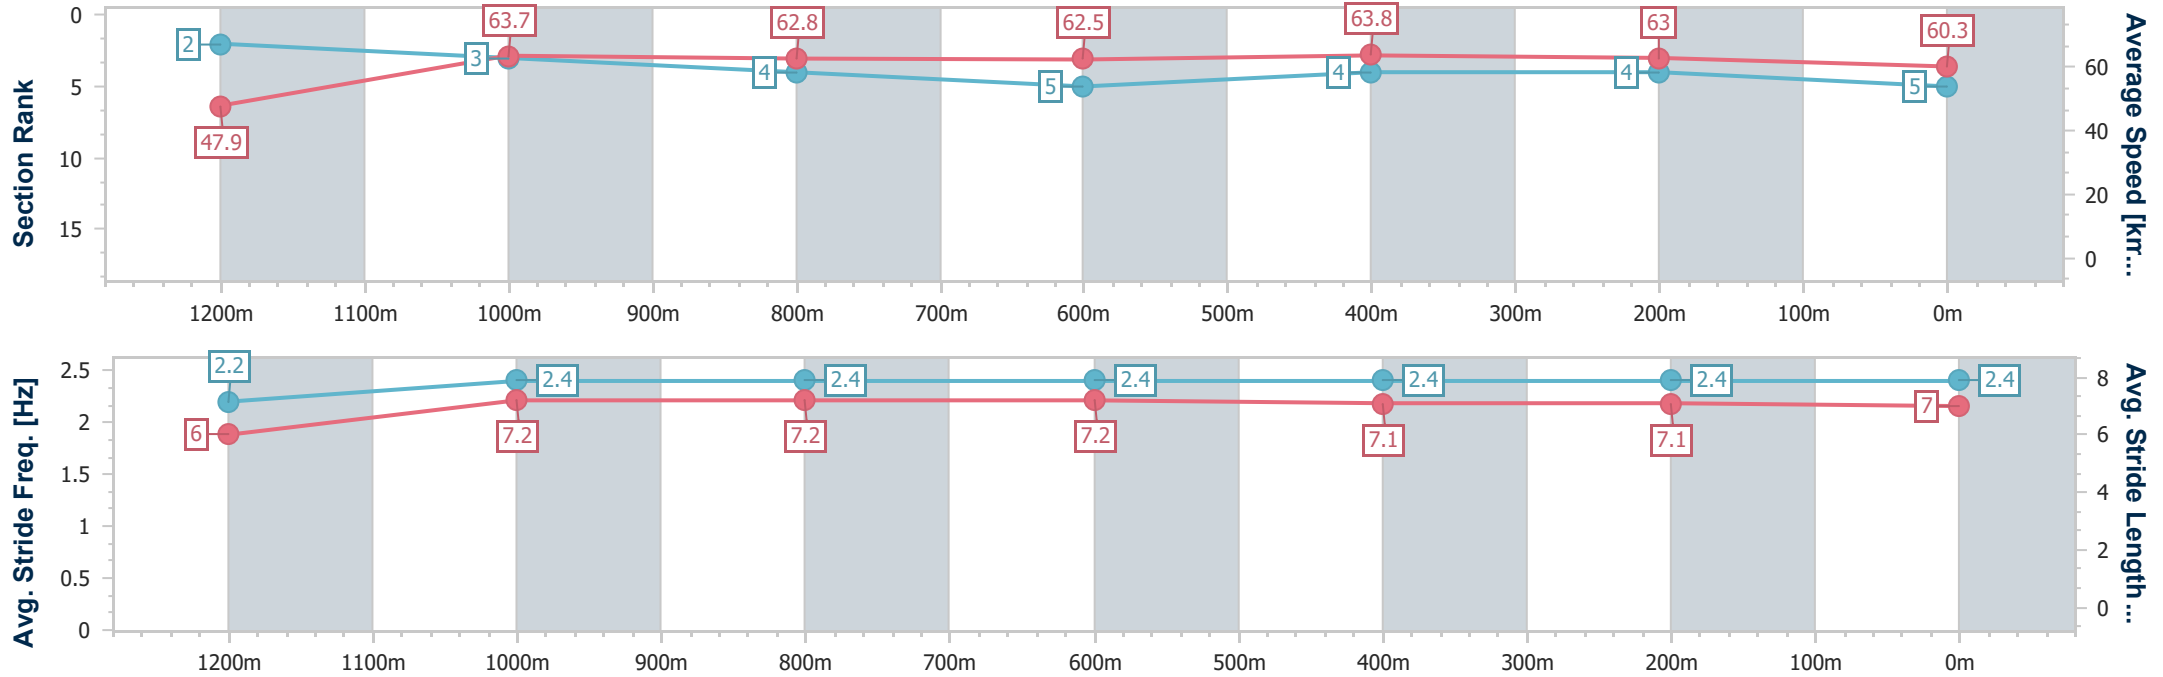

Horse/Jockey Name	Cavaup
Final Rank	5
Fastest Section Time (Section)	0:11.28 (Overall)
Top Speed [km/h] (Section)	64.6 (1200m)
Race State	Finished

Ipswich QLD Professional
Race 7: RECOVERY RACES 27 JANUARY Class 2 Handicap - 1350m

13 January 2024 - 17:15

Track Rating: Soft 5, Weather: Overcast, Rail Position: +4.5m Entire

Section	Overall	1200m	1000m	800m	600m	400m	200m
Section Times	1:20.29 [5] (0:11.28)	1:09.01 [2] (0:11.30)	0:57.71 [3] (0:11.49)	0:46.22 [4] (0:11.55)	0:34.67 [5] (0:11.31)	0:23.36 [4] (0:11.41)	0:11.95 [4] (0:11.95)
Average Speed [km/h]	47.9	63.7	62.8	62.5	63.8	63.0	60.3
Top Speed [km/h]	63.7	64.6	63.9	63.5	64.0	63.5	63.0
Avg. Dist. to Rail [m]	1.4	1.2	1.2	0.5	0.2	0.2	1.0
Avg. Stride Freq. [Hz]	2.2	2.4	2.4	2.4	2.4	2.4	2.4
Avg. Stride Length [m]	6.0	7.2	7.2	7.2	7.1	7.1	7.0

- [ ] Ranking at each section and finish
- -.-.- No data available at this section
- NA No data available