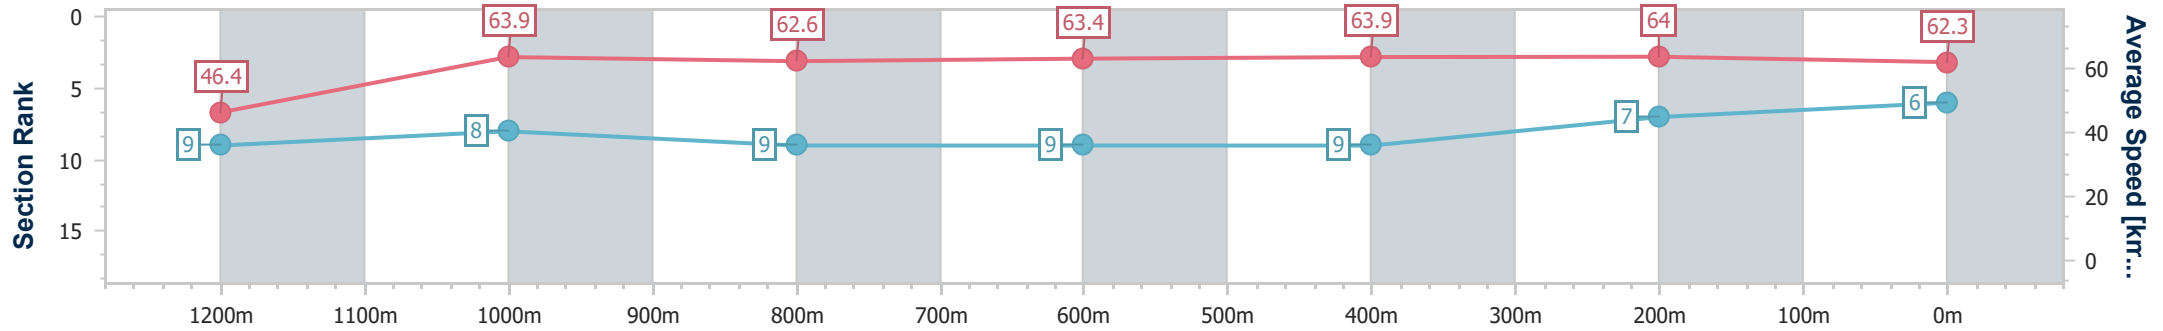

Horse/Jockey Name	Ozarch
Final Rank	6
Fastest Section Time (Section)	0:11.32 (600m)
Top Speed [km/h] (Section)	65.2 (1200m)
Race State	Finished

Ipswich QLD Professional
Race 7: RECOVERY RACES 27 JANUARY Class 2 Handicap - 1350m

13 January 2024 - 17:15

Track Rating: Soft 5, Weather: Overcast, Rail Position: +4.5m Entire

Section	Overall	1200m	1000m	800m	600m	400m	200m
Section Times	1:20.31 [6] (0:11.70)	1:08.61 [9] (0:11.34)	0:57.27 [8] (0:11.57)	0:45.70 [9] (0:11.43)	0:34.27 [9] (0:11.32)	0:22.95 [9] (0:11.36)	0:11.59 [7] (0:11.59)
Average Speed [km/h]	46.4	63.9	62.6	63.4	63.9	64.0	62.3
Top Speed [km/h]	61.6	65.2	65.1	64.2	65.0	64.8	63.6
Avg. Dist. to Rail [m]	8.8	4.0	2.9	1.5	1.6	3.6	5.1
Avg. Stride Freq. [Hz]	2.1	2.4	2.4	2.4	2.4	2.4	2.4
Avg. Stride Length [m]	6.1	7.4	7.3	7.4	7.4	7.4	7.3

- [ ] Ranking at each section and finish
- -.-.- No data available at this section
- NA No data available