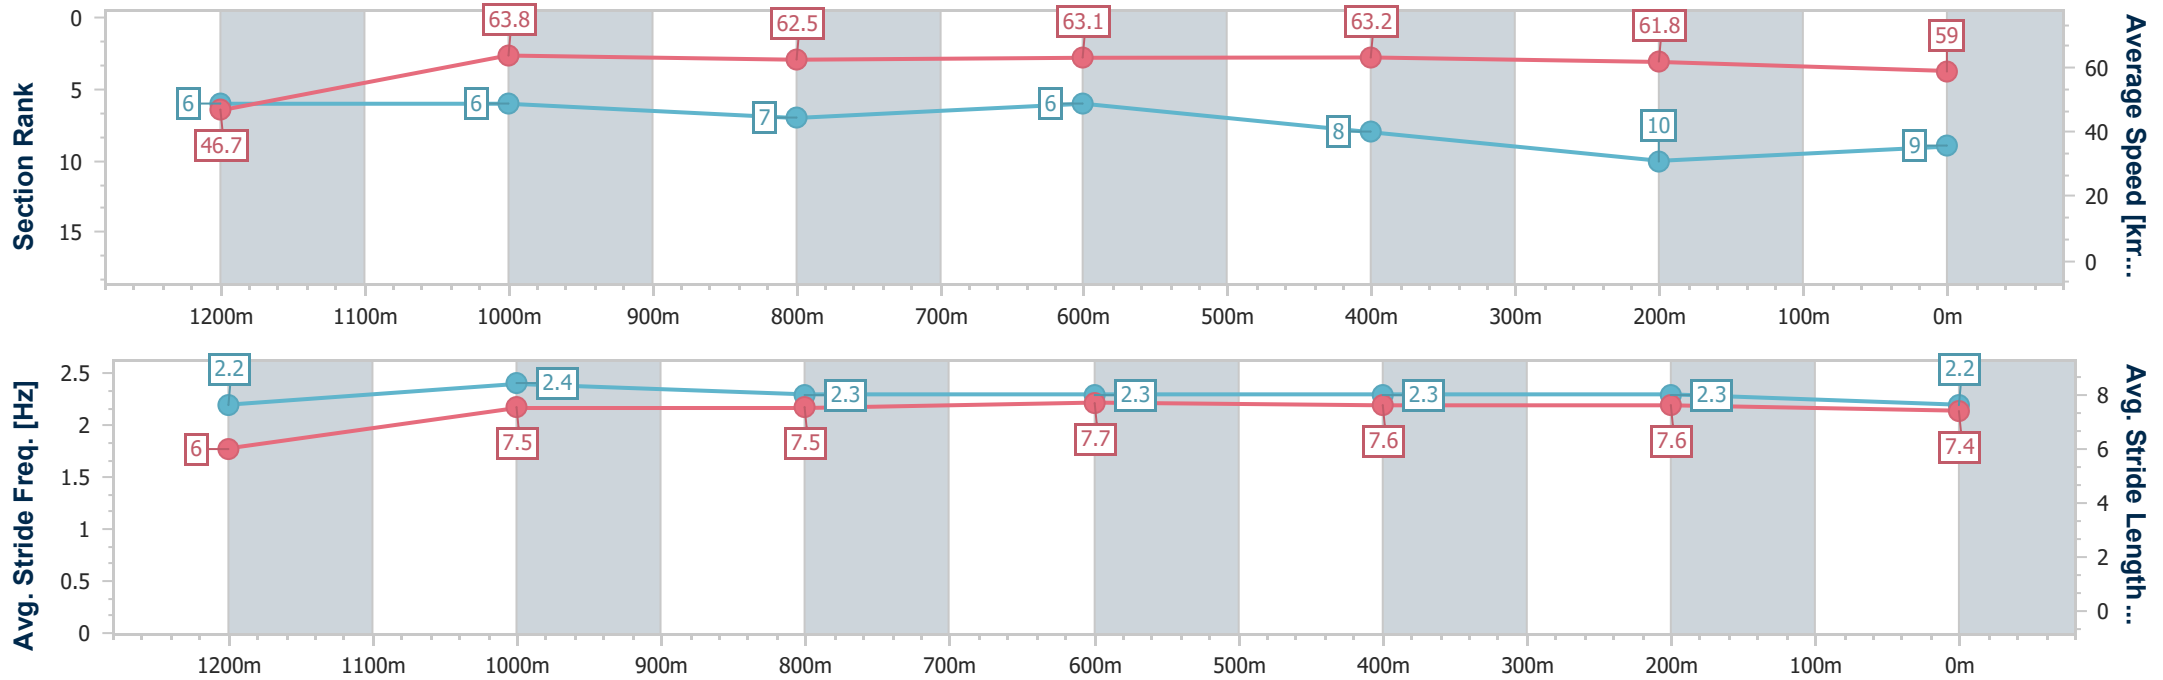

Horse/Jockey Name	Sarsen
Final Rank	9
Fastest Section Time (Section)	0:11.32 (1200m)
Top Speed [km/h] (Section)	64.5 (1200m)
Race State	Finished

Ipswich QLD Professional
Race 7: RECOVERY RACES 27 JANUARY Class 2 Handicap - 1350m

13 January 2024 - 17:15

Track Rating: Soft 5, Weather: Overcast, Rail Position: +4.5m Entire

Section	Overall	1200m	1000m	800m	600m	400m	200m
Section Times	1:21.16 [9] (0:11.56)	1:09.60 [6] (0:11.32)	0:58.28 [6] (0:11.52)	0:46.76 [7] (0:11.43)	0:35.33 [6] (0:11.43)	0:23.90 [8] (0:11.70)	0:12.20 [10] (0:12.20)
Average Speed [km/h]	46.7	63.8	62.5	63.1	63.2	61.8	59.0
Top Speed [km/h]	63.2	64.5	64.3	63.9	64.0	62.3	61.5
Avg. Dist. to Rail [m]	7.8	3.4	1.4	0.2	0.3	1.9	3.4
Avg. Stride Freq. [Hz]	2.2	2.4	2.3	2.3	2.3	2.3	2.2
Avg. Stride Length [m]	6.0	7.5	7.5	7.7	7.6	7.6	7.4

- [ ] Ranking at each section and finish
- -.-.-.- No data available at this section
- NA No data available