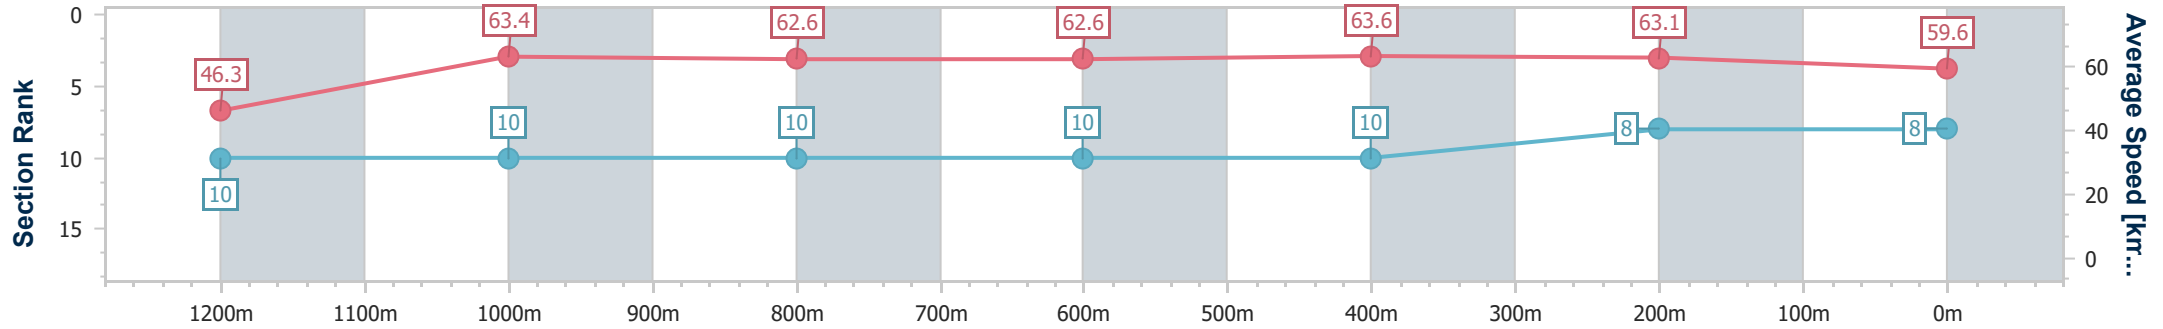

Horse/Jockey Name	Duchess Bree
Final Rank	8
Fastest Section Time (Section)	0:11.31 (600m)
Top Speed [km/h] (Section)	64.6 (1000m)
Race State	Finished

Ipswich QLD Professional
Race 7: RECOVERY RACES 27 JANUARY Class 2 Handicap - 1350m

13 January 2024 - 17:15

Track Rating: Soft 5, Weather: Overcast, Rail Position: +4.5m Entire

Section	Overall	1200m	1000m	800m	600m	400m	200m
Section Times	1:20.92 [8] (0:11.71)	1:09.21 [10] (0:11.38)	0:57.83 [10] (0:11.54)	0:46.29 [10] (0:11.48)	0:34.81 [10] (0:11.31)	0:23.50 [10] (0:11.43)	0:12.07 [8] (0:12.07)
Average Speed [km/h]	46.3	63.4	62.6	62.6	63.6	63.1	59.6
Top Speed [km/h]	64.3	64.3	64.6	63.9	64.5	64.2	62.5
Avg. Dist. to Rail [m]	4.3	1.8	1.1	0.3	0.3	0.8	2.0
Avg. Stride Freq. [Hz]	2.2	2.4	2.4	2.4	2.4	2.4	2.3
Avg. Stride Length [m]	5.8	7.3	7.3	7.3	7.3	7.2	7.1

- [ ] Ranking at each section and finish
- -.-.- No data available at this section
- NA No data available