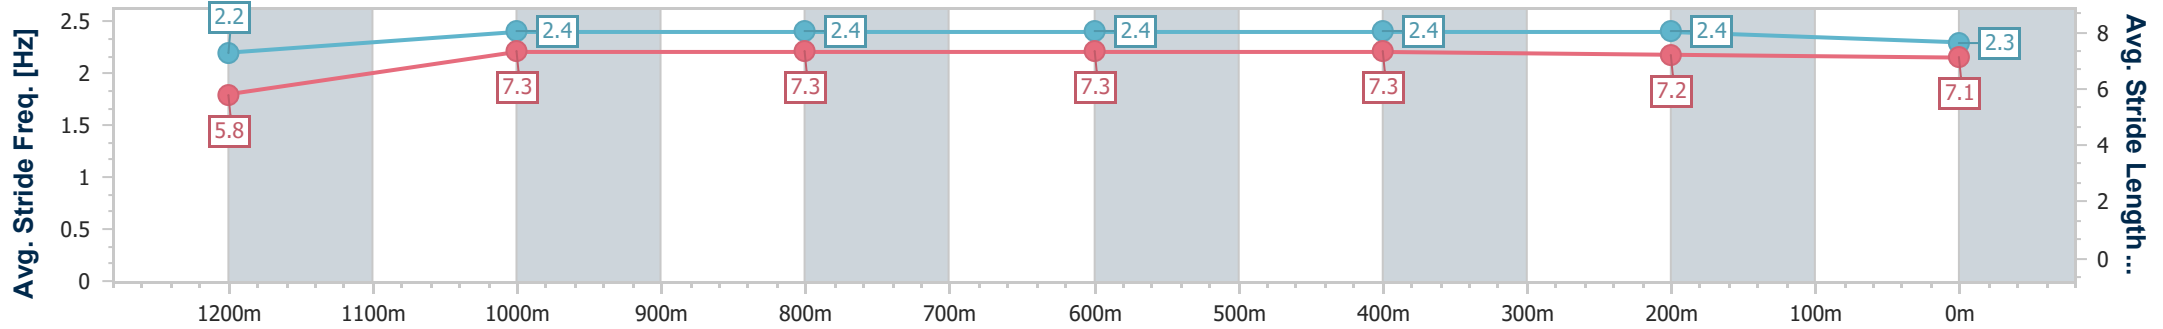

Horse/Jockey Name	Duchess Bree
Final Rank	8
Fastest Section Time (Section)	0:11.31 (600m)
Top Speed [km/h] (Section)	64.6 (1000m)
Race State	Finished

Ipswich QLD Professional
Race 7: RECOVERY RACES 27 JANUARY Class 2 Handicap - 1350m

13 January 2024 - 17:15

Track Rating: Soft 5, Weather: Overcast, Rail Position: +4.5m Entire

Section	Overall	1200m	1000m	800m	600m	400m	200m
Section Times	1:20.92 [8] (0:11.71)	1:09.21 [10] (0:11.38)	0:57.83 [10] (0:11.54)	0:46.29 [10] (0:11.48)	0:34.81 [10] (0:11.31)	0:23.50 [10] (0:11.43)	0:12.07 [8] (0:12.07)
Average Speed [km/h]	46.3	63.4	62.6	62.6	63.6	63.1	59.6
Top Speed [km/h]	64.3	64.3	64.6	63.9	64.5	64.2	62.5
Avg. Dist. to Rail [m]	4.3	1.8	1.1	0.3	0.3	0.8	2.0
Avg. Stride Freq. [Hz]	2.2	2.4	2.4	2.4	2.4	2.4	2.3
Avg. Stride Length [m]	5.8	7.3	7.3	7.3	7.3	7.2	7.1

- [ ] Ranking at each section and finish
- -.-.- No data available at this section
- NA No data available