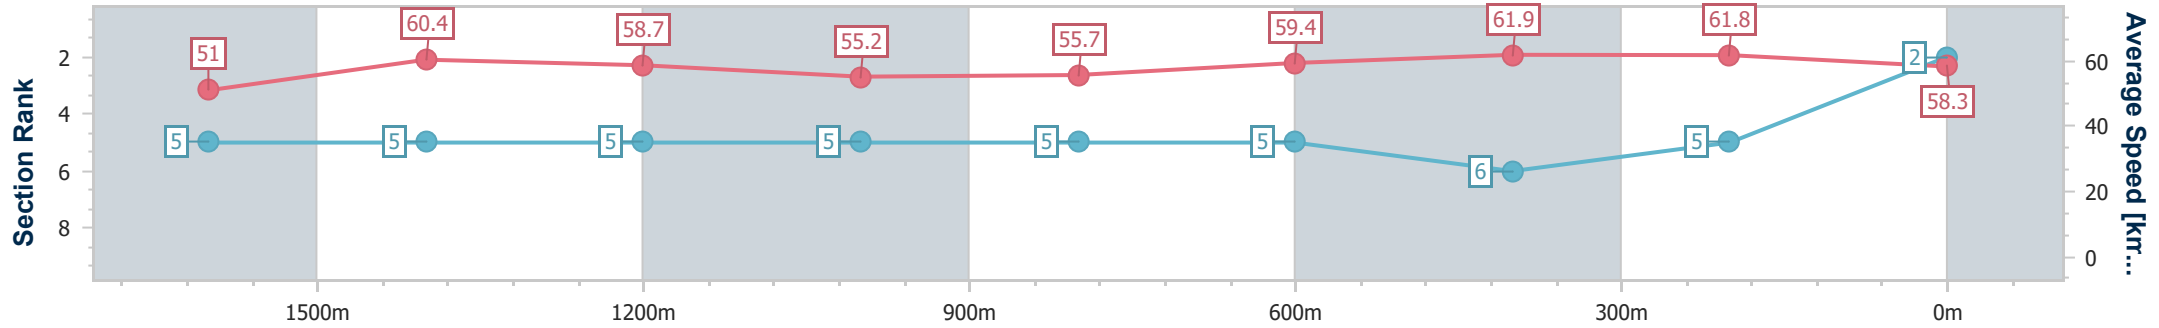

Horse/Jockey Name	Willnotquit
Final Rank	2
Fastest Section Time (Section)	0:11.68 (400m)
Top Speed [km/h] (Section)	62.8 (1600m)
Race State	Finished

Sunshine Coast QLD Professional
Race 2: MAEVA HOSPITALITY BENCHMARK 65 Handicap - 1800m

14 January 2024 - 13:25

Track Rating: Heavy 9, Weather: Fine, Rail Position: +9m Entire

Section	Overall	1600m	1400m	1200m	1000m	800m	600m	400m	200m				
Section Times	1:52.82 [2] (0:14.32)	1:38.50 [5] (0:11.92)	1:26.58 [5] (0:12.39)	1:14.19 [5] (0:13.10)	1:01.09 [5] (0:13.02)	0:48.07 [5] (0:12.27)	0:35.80 [5] (0:11.79)	0:24.01 [6] (0:11.68)	0:12.33 [5] (0:12.33)				
Average Speed [km/h]	51.0	60.4	58.7	55.2	55.7	59.4	61.9	61.8	58.3				
Top Speed [km/h]	60.4	62.8	60.3	57.5	56.7	62.4	62.3	62.8	61.3				
Avg. Dist. to Rail [m]	7.1	1.3	3.1	3.3	3.1	2.3	2.4	4.9	3.4				
Avg. Stride Freq. [Hz]	2.4	2.5	2.4	2.4	2.3	2.4	2.5	2.5	2.4				
Avg. Stride Length [m]	5.8	6.9	6.7	6.5	6.6	6.8	7.0	6.9	6.7				

- [ ] Ranking at each section and finish
- -.-.- No data available at this section
- NA No data available