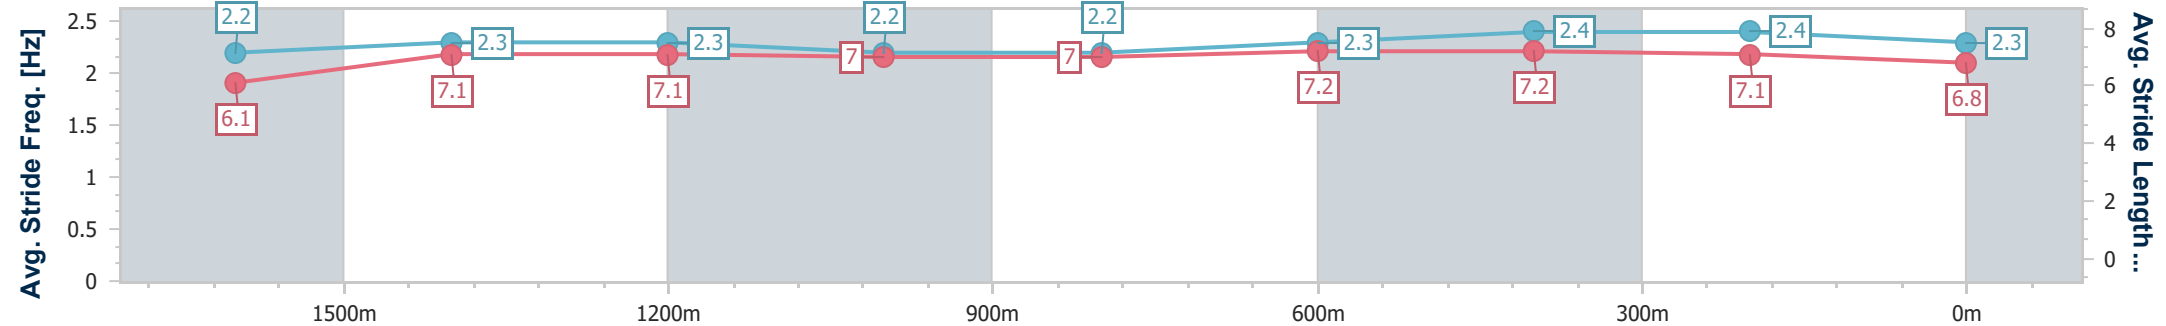

Sunshine Coast QLD Professional
 Race 2: MAEVA HOSPITALITY BENCHMARK 65 Handicap - 1800m

14 January 2024 - 13:25

Track Rating: Heavy 9, Weather: Fine, Rail Position: +9m Entire

Section	Overall	1600m	1400m	1200m	1000m	800m	600m	400m	200m				
Section Times	1:53.19 [7] (0:14.83)	1:38.36 [8] (0:12.01)	1:26.35 [8] (0:12.22)	1:14.13 [8] (0:12.94)	1:01.19 [8] (0:13.13)	0:48.06 [8] (0:12.45)	0:35.61 [8] (0:11.59)	0:24.02 [8] (0:11.56)	0:12.46 [7] (0:12.46)				
Average Speed [km/h]	48.4	59.9	59.0	55.8	55.0	58.4	62.1	62.5	57.8				
Top Speed [km/h]	62.0	61.3	61.6	57.9	57.0	61.9	63.6	63.2	61.6				
Avg. Dist. to Rail [m]	2.2	0.4	0.8	2.0	2.0	1.6	0.7	0.8	1.5				
Avg. Stride Freq. [Hz]	2.1	2.3	2.2	2.2	2.2	2.2	2.3	2.3	2.2				
Avg. Stride Length [m]	6.4	7.3	7.3	7.1	7.1	7.3	7.5	7.6	7.3				

- [] Ranking at each section and finish
- .-.- No data available at this section
- NA No data available

Horse/Jockey Name	Wicked'n' Lovin'it
Final Rank	8
Fastest Section Time (Section)	0:11.68 (400m)
Top Speed [km/h] (Section)	63.4 (1600m)
Race State	Finished

Sunshine Coast QLD Professional
Race 2: MAEVA HOSPITALITY BENCHMARK 65 Handicap - 1800m

14 January 2024 - 13:25

Track Rating: Heavy 9, Weather: Fine, Rail Position: +9m Entire

Section	Overall	1600m	1400m	1200m	1000m	800m	600m	400m	200m				
Section Times	1:53.46 [8] (0:14.72)	1:38.74 [7] (0:11.87)	1:26.87 [7] (0:12.31)	1:14.56 [7] (0:12.95)	1:01.61 [7] (0:13.06)	0:48.55 [7] (0:12.35)	0:36.20 [7] (0:11.81)	0:24.39 [7] (0:11.68)	0:12.71 [8] (0:12.71)				
Average Speed [km/h]	49.5	61.1	59.1	55.6	55.8	59.8	62.2	61.6	56.6				
Top Speed [km/h]	61.2	63.4	63.3	59.2	57.2	62.5	63.1	62.9	60.2				
Avg. Dist. to Rail [m]	5.0	3.1	3.0	3.5	3.9	4.2	3.1	4.7	4.3				
Avg. Stride Freq. [Hz]	2.2	2.3	2.3	2.2	2.2	2.3	2.4	2.4	2.3				
Avg. Stride Length [m]	6.1	7.1	7.1	7.0	7.0	7.2	7.2	7.1	6.8				

- [] Ranking at each section and finish
- .-.- No data available at this section
- NA No data available