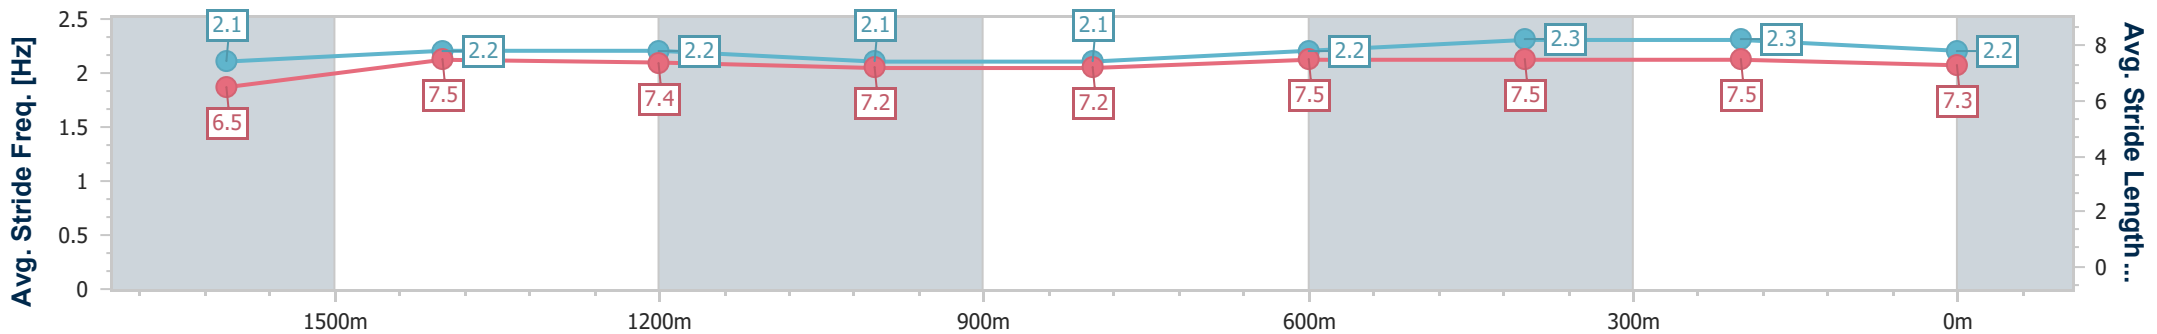

- [] Ranking at each section and finish
- .-.- No data available at this section
- NA No data available

Horse/Jockey Name	Guts 'N' Glory
Final Rank	4
Fastest Section Time (Section)	0:11.65 (600m)
Top Speed [km/h] (Section)	62.8 (600m)
Race State	Finished

Sunshine Coast QLD Professional
Race 2: MAEVA HOSPITALITY BENCHMARK 65 Handicap - 1800m

14 January 2024 - 13:25

Track Rating: Heavy 9, Weather: Fine, Rail Position: +9m Entire

Section	Overall	1600m	1400m	1200m	1000m	800m	600m	400m	200m				
Section Times	1:52.99 [4] (0:14.50)	1:38.49 [6] (0:12.02)	1:26.47 [6] (0:12.30)	1:14.17 [6] (0:12.92)	1:01.25 [6] (0:13.10)	0:48.15 [6] (0:12.29)	0:35.86 [6] (0:11.65)	0:24.21 [5] (0:11.81)	0:12.40 [6] (0:12.40)				
Average Speed [km/h]	49.9	60.3	58.9	55.7	55.4	59.2	62.2	60.9	58.2				
Top Speed [km/h]	61.4	61.8	61.8	57.7	56.6	62.3	62.8	62.0	59.2				
Avg. Dist. to Rail [m]	4.1	2.5	2.2	2.4	2.2	1.5	1.3	4.3	3.7				
Avg. Stride Freq. [Hz]	2.1	2.2	2.2	2.1	2.1	2.2	2.3	2.3	2.2				
Avg. Stride Length [m]	6.5	7.5	7.4	7.2	7.2	7.5	7.5	7.5	7.3				