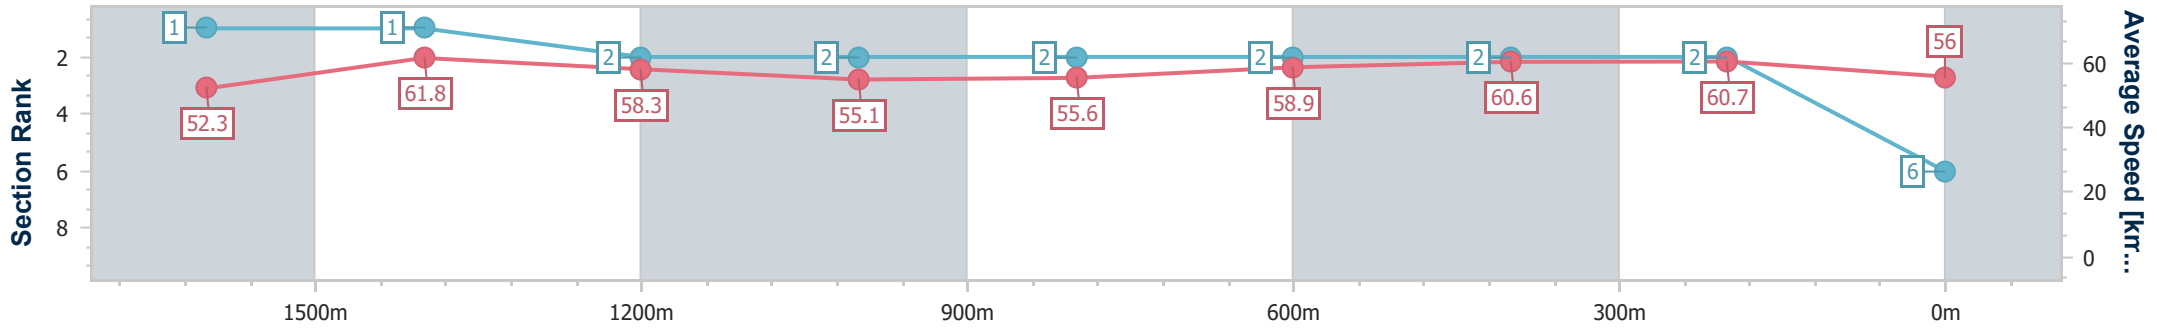

- [] Ranking at each section and finish
- .-.- No data available at this section
- NA No data available

Horse/Jockey Name	Disputed River
Final Rank	6
Fastest Section Time (Section)	0:11.78 (1600m)
Top Speed [km/h] (Section)	64.4 (Overall)
Race State	Finished

Sunshine Coast QLD Professional
Race 2: MAEVA HOSPITALITY BENCHMARK 65 Handicap - 1800m

14 January 2024 - 13:25

Track Rating: Heavy 9, Weather: Fine, Rail Position: +9m Entire

Section	Overall	1600m	1400m	1200m	1000m	800m	600m	400m	200m				
Section Times	1:53.15 [6] (0:13.87)	1:39.28 [1] (0:11.78)	1:27.50 [1] (0:12.42)	1:15.08 [2] (0:13.06)	1:02.02 [2] (0:13.05)	0:48.97 [2] (0:12.33)	0:36.64 [2] (0:11.95)	0:24.69 [2] (0:11.83)	0:12.86 [2] (0:12.86)				
Average Speed [km/h]	52.3	61.8	58.3	55.1	55.6	58.9	60.6	60.7	56.0				
Top Speed [km/h]	64.4	63.8	59.8	56.1	56.5	61.6	61.3	62.7	59.4				
Avg. Dist. to Rail [m]	5.6	2.4	2.2	2.4	2.2	1.5	0.9	2.0	1.4				
Avg. Stride Freq. [Hz]	2.2	2.2	2.2	2.1	2.1	2.2	2.3	2.2	2.2				
Avg. Stride Length [m]	6.6	7.6	7.4	7.3	7.3	7.4	7.4	7.5	7.2				