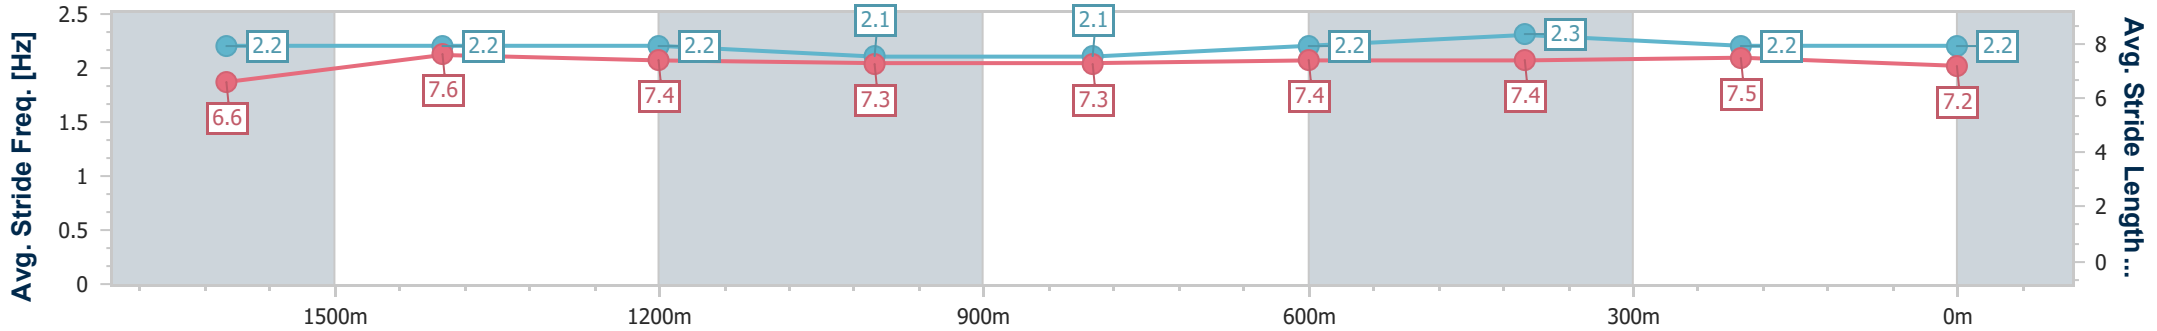

- [] Ranking at each section and finish
- .-.- No data available at this section
- NA No data available

Horse/Jockey Name	Disputed River
Final Rank	6
Fastest Section Time (Section)	0:11.78 (1600m)
Top Speed [km/h] (Section)	64.4 (Overall)
Race State	Finished

Sunshine Coast QLD Professional
Race 2: MAEVA HOSPITALITY BENCHMARK 65 Handicap - 1800m

14 January 2024 - 13:25

Track Rating: Heavy 9, Weather: Fine, Rail Position: +9m Entire

Section	Overall	1600m	1400m	1200m	1000m	800m	600m	400m	200m				
Section Times	1:53.15 [6] (0:13.87)	1:39.28 [1] (0:11.78)	1:27.50 [1] (0:12.42)	1:15.08 [2] (0:13.06)	1:02.02 [2] (0:13.05)	0:48.97 [2] (0:12.33)	0:36.64 [2] (0:11.95)	0:24.69 [2] (0:11.83)	0:12.86 [2] (0:12.86)				
Average Speed [km/h]	52.3	61.8	58.3	55.1	55.6	58.9	60.6	60.7	56.0				
Top Speed [km/h]	64.4	63.8	59.8	56.1	56.5	61.6	61.3	62.7	59.4				
Avg. Dist. to Rail [m]	5.6	2.4	2.2	2.4	2.2	1.5	0.9	2.0	1.4				
Avg. Stride Freq. [Hz]	2.2	2.2	2.2	2.1	2.1	2.2	2.3	2.2	2.2				
Avg. Stride Length [m]	6.6	7.6	7.4	7.3	7.3	7.4	7.4	7.5	7.2				