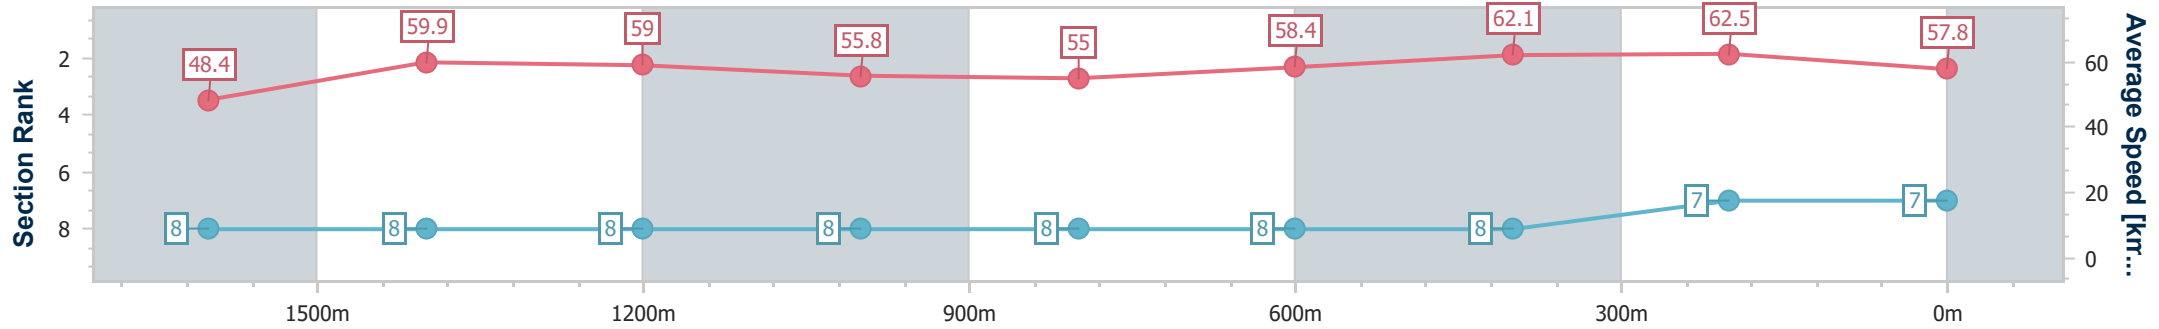

Sunshine Coast QLD Professional
Race 2: MAEVA HOSPITALITY BENCHMARK 65 Handicap - 1800m

14 January 2024 - 13:25

Track Rating: Heavy 9, Weather: Fine, Rail Position: +9m Entire

Section	Overall	1600m	1400m	1200m	1000m	800m	600m	400m	200m				
Section Times	1:53.15 [6] (0:13.87)	1:39.28 [1] (0:11.78)	1:27.50 [1] (0:12.42)	1:15.08 [2] (0:13.06)	1:02.02 [2] (0:13.05)	0:48.97 [2] (0:12.33)	0:36.64 [2] (0:11.95)	0:24.69 [2] (0:11.83)	0:12.86 [2] (0:12.86)				
Average Speed [km/h]	52.3	61.8	58.3	55.1	55.6	58.9	60.6	60.7	56.0				
Top Speed [km/h]	64.4	63.8	59.8	56.1	56.5	61.6	61.3	62.7	59.4				
Avg. Dist. to Rail [m]	5.6	2.4	2.2	2.4	2.2	1.5	0.9	2.0	1.4				
Avg. Stride Freq. [Hz]	2.2	2.2	2.2	2.1	2.1	2.2	2.3	2.2	2.2				
Avg. Stride Length [m]	6.6	7.6	7.4	7.3	7.3	7.4	7.4	7.5	7.2				

- [] Ranking at each section and finish
- .-.- No data available at this section
- NA No data available

Horse/Jockey Name	A Big Chance
Final Rank	7
Fastest Section Time (Section)	0:11.56 (400m)
Top Speed [km/h] (Section)	63.6 (600m)
Race State	Finished

Sunshine Coast QLD Professional
 Race 2: MAEVA HOSPITALITY BENCHMARK 65 Handicap - 1800m

14 January 2024 - 13:25

Track Rating: Heavy 9, Weather: Fine, Rail Position: +9m Entire

Section	Overall	1600m	1400m	1200m	1000m	800m	600m	400m	200m				
Section Times	1:53.19 [7] (0:14.83)	1:38.36 [8] (0:12.01)	1:26.35 [8] (0:12.22)	1:14.13 [8] (0:12.94)	1:01.19 [8] (0:13.13)	0:48.06 [8] (0:12.45)	0:35.61 [8] (0:11.59)	0:24.02 [8] (0:11.56)	0:12.46 [7] (0:12.46)				
Average Speed [km/h]	48.4	59.9	59.0	55.8	55.0	58.4	62.1	62.5	57.8				
Top Speed [km/h]	62.0	61.3	61.6	57.9	57.0	61.9	63.6	63.2	61.6				
Avg. Dist. to Rail [m]	2.2	0.4	0.8	2.0	2.0	1.6	0.7	0.8	1.5				
Avg. Stride Freq. [Hz]	2.1	2.3	2.2	2.2	2.2	2.2	2.3	2.3	2.2				
Avg. Stride Length [m]	6.4	7.3	7.3	7.1	7.1	7.3	7.5	7.6	7.3				