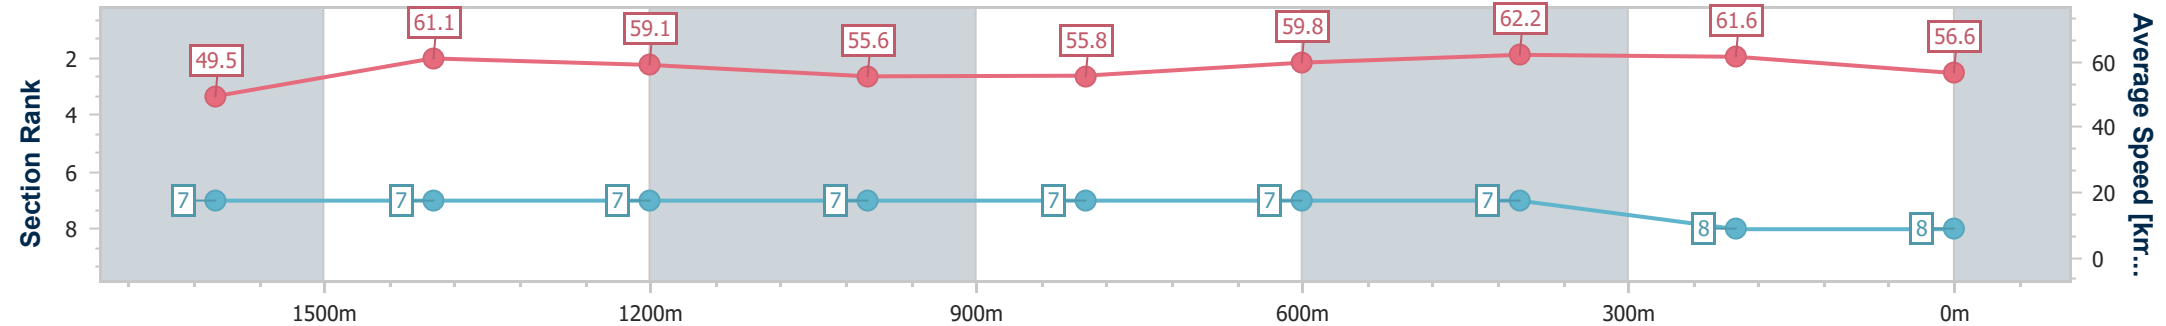

Sunshine Coast QLD Professional
 Race 2: MAEVA HOSPITALITY BENCHMARK 65 Handicap - 1800m

14 January 2024 - 13:25

Track Rating: Heavy 9, Weather: Fine, Rail Position: +9m Entire

Section	Overall	1600m	1400m	1200m	1000m	800m	600m	400m	200m				
Section Times	1:53.19 [7] (0:14.83)	1:38.36 [8] (0:12.01)	1:26.35 [8] (0:12.22)	1:14.13 [8] (0:12.94)	1:01.19 [8] (0:13.13)	0:48.06 [8] (0:12.45)	0:35.61 [8] (0:11.59)	0:24.02 [8] (0:11.56)	0:12.46 [7] (0:12.46)				
Average Speed [km/h]	48.4	59.9	59.0	55.8	55.0	58.4	62.1	62.5	57.8				
Top Speed [km/h]	62.0	61.3	61.6	57.9	57.0	61.9	63.6	63.2	61.6				
Avg. Dist. to Rail [m]	2.2	0.4	0.8	2.0	2.0	1.6	0.7	0.8	1.5				
Avg. Stride Freq. [Hz]	2.1	2.3	2.2	2.2	2.2	2.2	2.3	2.3	2.2				
Avg. Stride Length [m]	6.4	7.3	7.3	7.1	7.1	7.3	7.5	7.6	7.3				

- [] Ranking at each section and finish
- .-.- No data available at this section
- NA No data available

Horse/Jockey Name	Wicked'n' Lovin'it
Final Rank	8
Fastest Section Time (Section)	0:11.68 (400m)
Top Speed [km/h] (Section)	63.4 (1600m)
Race State	Finished

Sunshine Coast QLD Professional
Race 2: MAEVA HOSPITALITY BENCHMARK 65 Handicap - 1800m

14 January 2024 - 13:25

Track Rating: Heavy 9, Weather: Fine, Rail Position: +9m Entire

Section	Overall	1600m	1400m	1200m	1000m	800m	600m	400m	200m				
Section Times	1:53.46 [8] (0:14.72)	1:38.74 [7] (0:11.87)	1:26.87 [7] (0:12.31)	1:14.56 [7] (0:12.95)	1:01.61 [7] (0:13.06)	0:48.55 [7] (0:12.35)	0:36.20 [7] (0:11.81)	0:24.39 [7] (0:11.68)	0:12.71 [8] (0:12.71)				
Average Speed [km/h]	49.5	61.1	59.1	55.6	55.8	59.8	62.2	61.6	56.6				
Top Speed [km/h]	61.2	63.4	63.3	59.2	57.2	62.5	63.1	62.9	60.2				
Avg. Dist. to Rail [m]	5.0	3.1	3.0	3.5	3.9	4.2	3.1	4.7	4.3				
Avg. Stride Freq. [Hz]	2.2	2.3	2.3	2.2	2.2	2.3	2.4	2.4	2.3				
Avg. Stride Length [m]	6.1	7.1	7.1	7.0	7.0	7.2	7.2	7.1	6.8				