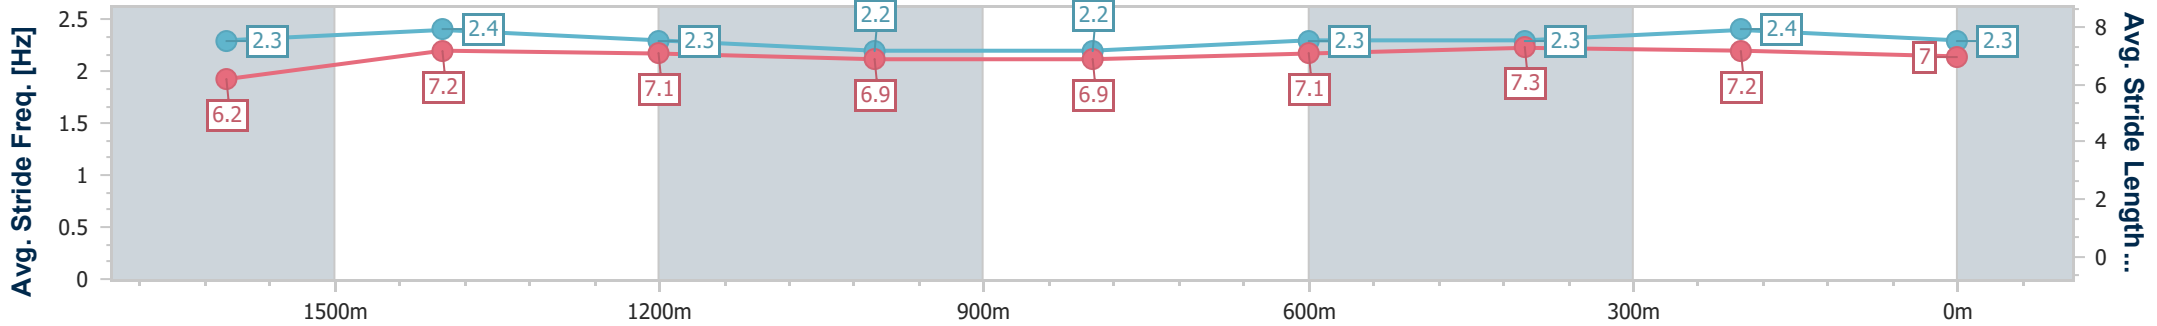

Horse/Jockey Name	Bella Tivaci
Final Rank	1
Fastest Section Time (Section)	0:11.73 (1600m)
Top Speed [km/h] (Section)	62.9 (600m)
Race State	Finished

Sunshine Coast QLD Professional
Race 2: MAEVA HOSPITALITY BENCHMARK 65 Handicap - 1800m

14 January 2024 - 13:25

Track Rating: Heavy 9, Weather: Fine, Rail Position: +9m Entire

Section	Overall	1600m	1400m	1200m	1000m	800m	600m	400m	200m				
Section Times	1:52.75 [1] (0:14.26)	1:38.49 [4] (0:11.73)	1:26.76 [4] (0:12.35)	1:14.41 [4] (0:13.00)	1:01.41 [3] (0:13.04)	0:48.37 [3] (0:12.36)	0:36.01 [3] (0:11.87)	0:24.14 [4] (0:11.75)	0:12.39 [3] (0:12.39)				
Average Speed [km/h]	50.5	61.1	58.5	55.4	55.7	58.9	61.2	61.5	58.0				
Top Speed [km/h]	62.2	62.6	60.2	57.2	56.9	62.1	62.9	62.3	59.8				
Avg. Dist. to Rail [m]	2.5	0.7	1.3	2.3	2.4	2.2	1.8	2.5	1.5				
Avg. Stride Freq. [Hz]	2.3	2.4	2.3	2.2	2.2	2.3	2.3	2.4	2.3				
Avg. Stride Length [m]	6.2	7.2	7.1	6.9	6.9	7.1	7.3	7.2	7.0				

- [ ] Ranking at each section and finish
- -.-.- No data available at this section
- NA No data available