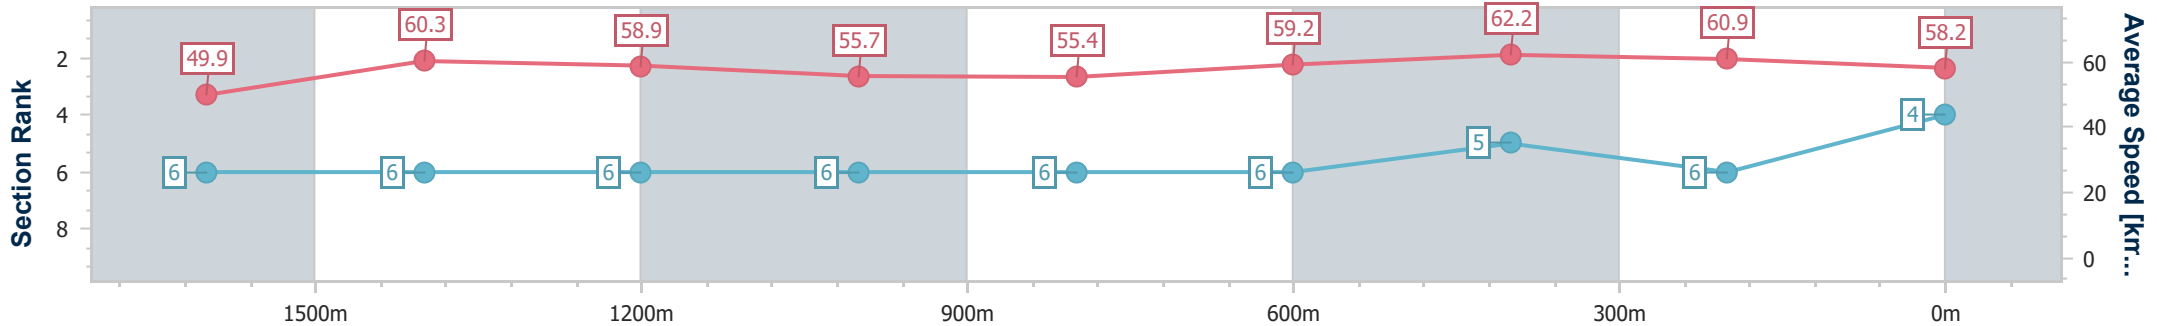

Horse/Jockey Name	Guts 'N' Glory
Final Rank	4
Fastest Section Time (Section)	0:11.65 (600m)
Top Speed [km/h] (Section)	62.8 (600m)
Race State	Finished

Sunshine Coast QLD Professional
Race 2: MAEVA HOSPITALITY BENCHMARK 65 Handicap - 1800m

14 January 2024 - 13:25

Track Rating: Heavy 9, Weather: Fine, Rail Position: +9m Entire

Section	Overall	1600m	1400m	1200m	1000m	800m	600m	400m	200m				
Section Times	1:52.99 [4] (0:14.50)	1:38.49 [6] (0:12.02)	1:26.47 [6] (0:12.30)	1:14.17 [6] (0:12.92)	1:01.25 [6] (0:13.10)	0:48.15 [6] (0:12.29)	0:35.86 [6] (0:11.65)	0:24.21 [5] (0:11.81)	0:12.40 [6] (0:12.40)				
Average Speed [km/h]	49.9	60.3	58.9	55.7	55.4	59.2	62.2	60.9	58.2				
Top Speed [km/h]	61.4	61.8	61.8	57.7	56.6	62.3	62.8	62.0	59.2				
Avg. Dist. to Rail [m]	4.1	2.5	2.2	2.4	2.2	1.5	1.3	4.3	3.7				
Avg. Stride Freq. [Hz]	2.1	2.2	2.2	2.1	2.1	2.2	2.3	2.3	2.2				
Avg. Stride Length [m]	6.5	7.5	7.4	7.2	7.2	7.5	7.5	7.5	7.3				

- [ ] Ranking at each section and finish
- -.-.- No data available at this section
- NA No data available