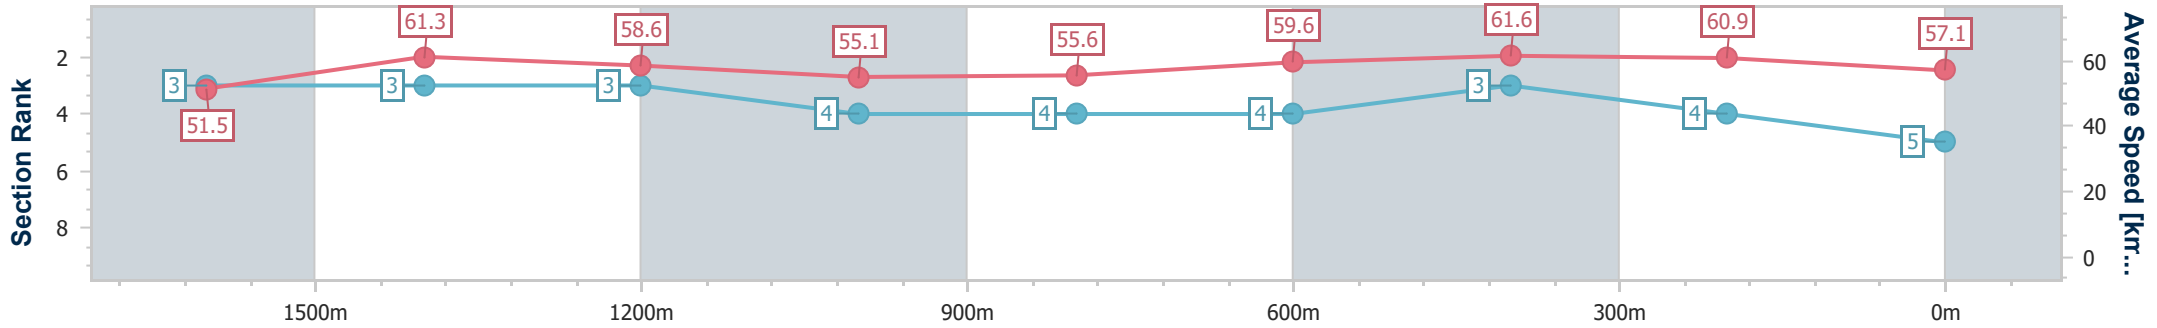

Horse/Jockey Name	Diana's Affair
Final Rank	5
Fastest Section Time (Section)	0:11.82 (600m)
Top Speed [km/h] (Section)	63.4 (1600m)
Race State	Finished

Sunshine Coast QLD Professional
Race 2: MAEVA HOSPITALITY BENCHMARK 65 Handicap - 1800m

14 January 2024 - 13:25

Track Rating: Heavy 9, Weather: Fine, Rail Position: +9m Entire

Section	Overall	1600m	1400m	1200m	1000m	800m	600m	400m	200m
Section Times	1:53.02 [5] (0:14.09)	1:38.93 [3] (0:11.86)	1:27.07 [3] (0:12.37)	1:14.70 [3] (0:13.11)	1:01.59 [4] (0:13.05)	0:48.54 [4] (0:12.28)	0:36.26 [4] (0:11.82)	0:24.44 [3] (0:11.84)	0:12.60 [4] (0:12.60)
Average Speed [km/h]	51.5	61.3	58.6	55.1	55.6	59.6	61.6	60.9	57.1
Top Speed [km/h]	61.9	63.4	59.9	57.0	56.7	61.8	62.7	62.1	59.9
Avg. Dist. to Rail [m]	6.0	3.1	3.3	3.9	3.8	2.5	2.3	3.9	3.3
Avg. Stride Freq. [Hz]	2.3	2.3	2.3	2.2	2.2	2.3	2.4	2.3	2.3
Avg. Stride Length [m]	6.2	7.3	7.1	6.9	7.0	7.3	7.3	7.3	6.9

- [ ] Ranking at each section and finish
- -.-.- No data available at this section
- NA No data available