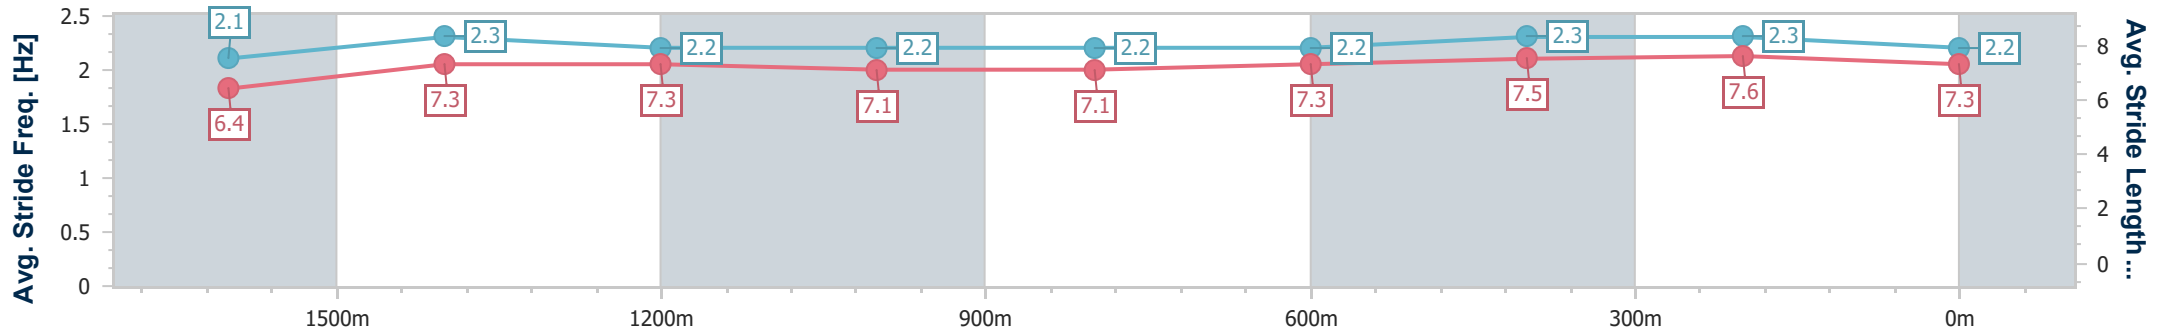

Sunshine Coast QLD Professional
Race 2: MAEVA HOSPITALITY BENCHMARK 65 Handicap - 1800m

14 January 2024 - 13:25

Track Rating: Heavy 9, Weather: Fine, Rail Position: +9m Entire

Section	Overall	1600m	1400m	1200m	1000m	800m	600m	400m	200m				
Section Times	1:53.15 [6] (0:13.87)	1:39.28 [1] (0:11.78)	1:27.50 [1] (0:12.42)	1:15.08 [2] (0:13.06)	1:02.02 [2] (0:13.05)	0:48.97 [2] (0:12.33)	0:36.64 [2] (0:11.95)	0:24.69 [2] (0:11.83)	0:12.86 [2] (0:12.86)				
Average Speed [km/h]	52.3	61.8	58.3	55.1	55.6	58.9	60.6	60.7	56.0				
Top Speed [km/h]	64.4	63.8	59.8	56.1	56.5	61.6	61.3	62.7	59.4				
Avg. Dist. to Rail [m]	5.6	2.4	2.2	2.4	2.2	1.5	0.9	2.0	1.4				
Avg. Stride Freq. [Hz]	2.2	2.2	2.2	2.1	2.1	2.2	2.3	2.2	2.2				
Avg. Stride Length [m]	6.6	7.6	7.4	7.3	7.3	7.4	7.4	7.5	7.2				

- [] Ranking at each section and finish
- .-.- No data available at this section
- NA No data available

Horse/Jockey Name	A Big Chance
Final Rank	7
Fastest Section Time (Section)	0:11.56 (400m)
Top Speed [km/h] (Section)	63.6 (600m)
Race State	Finished

Sunshine Coast QLD Professional
 Race 2: MAEVA HOSPITALITY BENCHMARK 65 Handicap - 1800m

14 January 2024 - 13:25

Track Rating: Heavy 9, Weather: Fine, Rail Position: +9m Entire

Section	Overall	1600m	1400m	1200m	1000m	800m	600m	400m	200m				
Section Times	1:53.19 [7] (0:14.83)	1:38.36 [8] (0:12.01)	1:26.35 [8] (0:12.22)	1:14.13 [8] (0:12.94)	1:01.19 [8] (0:13.13)	0:48.06 [8] (0:12.45)	0:35.61 [8] (0:11.59)	0:24.02 [8] (0:11.56)	0:12.46 [7] (0:12.46)				
Average Speed [km/h]	48.4	59.9	59.0	55.8	55.0	58.4	62.1	62.5	57.8				
Top Speed [km/h]	62.0	61.3	61.6	57.9	57.0	61.9	63.6	63.2	61.6				
Avg. Dist. to Rail [m]	2.2	0.4	0.8	2.0	2.0	1.6	0.7	0.8	1.5				
Avg. Stride Freq. [Hz]	2.1	2.3	2.2	2.2	2.2	2.2	2.3	2.3	2.2				
Avg. Stride Length [m]	6.4	7.3	7.3	7.1	7.1	7.3	7.5	7.6	7.3				