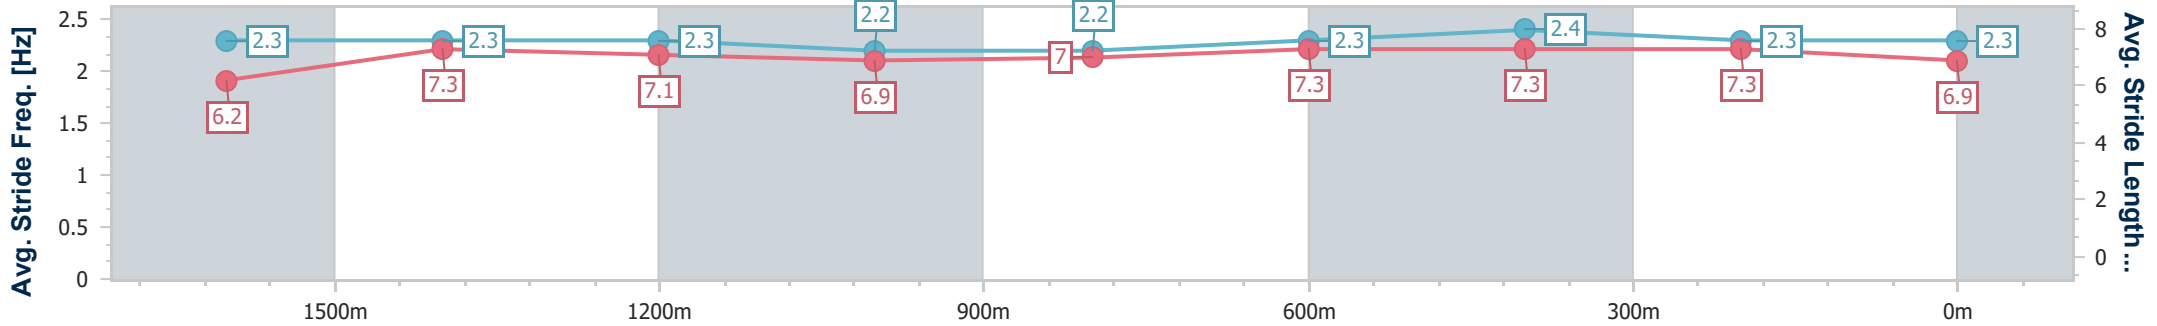

- [] Ranking at each section and finish
- .-.- No data available at this section
- NA No data available

Horse/Jockey Name	Diana's Affair
Final Rank	5
Fastest Section Time (Section)	0:11.82 (600m)
Top Speed [km/h] (Section)	63.4 (1600m)
Race State	Finished

Sunshine Coast QLD Professional
Race 2: MAEVA HOSPITALITY BENCHMARK 65 Handicap - 1800m

14 January 2024 - 13:25

Track Rating: Heavy 9, Weather: Fine, Rail Position: +9m Entire

Section	Overall	1600m	1400m	1200m	1000m	800m	600m	400m	200m
Section Times	1:53.02 [5] (0:14.09)	1:38.93 [3] (0:11.86)	1:27.07 [3] (0:12.37)	1:14.70 [3] (0:13.11)	1:01.59 [4] (0:13.05)	0:48.54 [4] (0:12.28)	0:36.26 [4] (0:11.82)	0:24.44 [3] (0:11.84)	0:12.60 [4] (0:12.60)
Average Speed [km/h]	51.5	61.3	58.6	55.1	55.6	59.6	61.6	60.9	57.1
Top Speed [km/h]	61.9	63.4	59.9	57.0	56.7	61.8	62.7	62.1	59.9
Avg. Dist. to Rail [m]	6.0	3.1	3.3	3.9	3.8	2.5	2.3	3.9	3.3
Avg. Stride Freq. [Hz]	2.3	2.3	2.3	2.2	2.2	2.3	2.4	2.3	2.3
Avg. Stride Length [m]	6.2	7.3	7.1	6.9	7.0	7.3	7.3	7.3	6.9