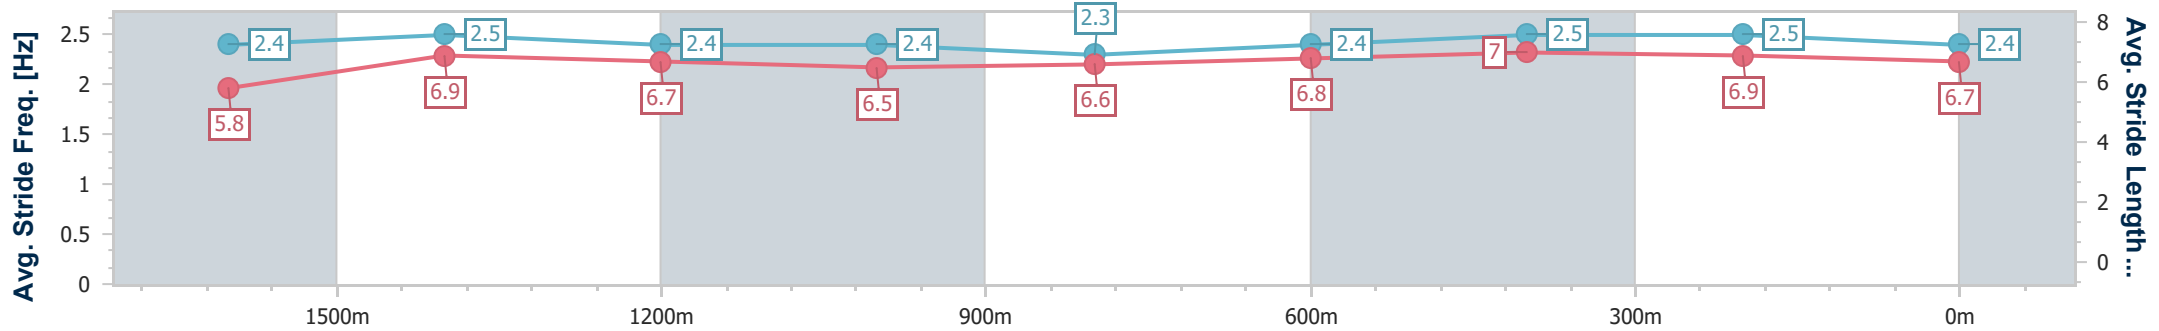

Horse/Jockey Name	Willnotquit
Final Rank	2
Fastest Section Time (Section)	0:11.68 (400m)
Top Speed [km/h] (Section)	62.8 (1600m)
Race State	Finished

Sunshine Coast QLD Professional
Race 2: MAEVA HOSPITALITY BENCHMARK 65 Handicap - 1800m

14 January 2024 - 13:25

Track Rating: Heavy 9, Weather: Fine, Rail Position: +9m Entire

Section	Overall	1600m	1400m	1200m	1000m	800m	600m	400m	200m				
Section Times	1:52.82 [2] (0:14.32)	1:38.50 [5] (0:11.92)	1:26.58 [5] (0:12.39)	1:14.19 [5] (0:13.10)	1:01.09 [5] (0:13.02)	0:48.07 [5] (0:12.27)	0:35.80 [5] (0:11.79)	0:24.01 [6] (0:11.68)	0:12.33 [5] (0:12.33)				
Average Speed [km/h]	51.0	60.4	58.7	55.2	55.7	59.4	61.9	61.8	58.3				
Top Speed [km/h]	60.4	62.8	60.3	57.5	56.7	62.4	62.3	62.8	61.3				
Avg. Dist. to Rail [m]	7.1	1.3	3.1	3.3	3.1	2.3	2.4	4.9	3.4				
Avg. Stride Freq. [Hz]	2.4	2.5	2.4	2.4	2.3	2.4	2.5	2.5	2.4				
Avg. Stride Length [m]	5.8	6.9	6.7	6.5	6.6	6.8	7.0	6.9	6.7				

- [ ] Ranking at each section and finish
- -.-.- No data available at this section
- NA No data available