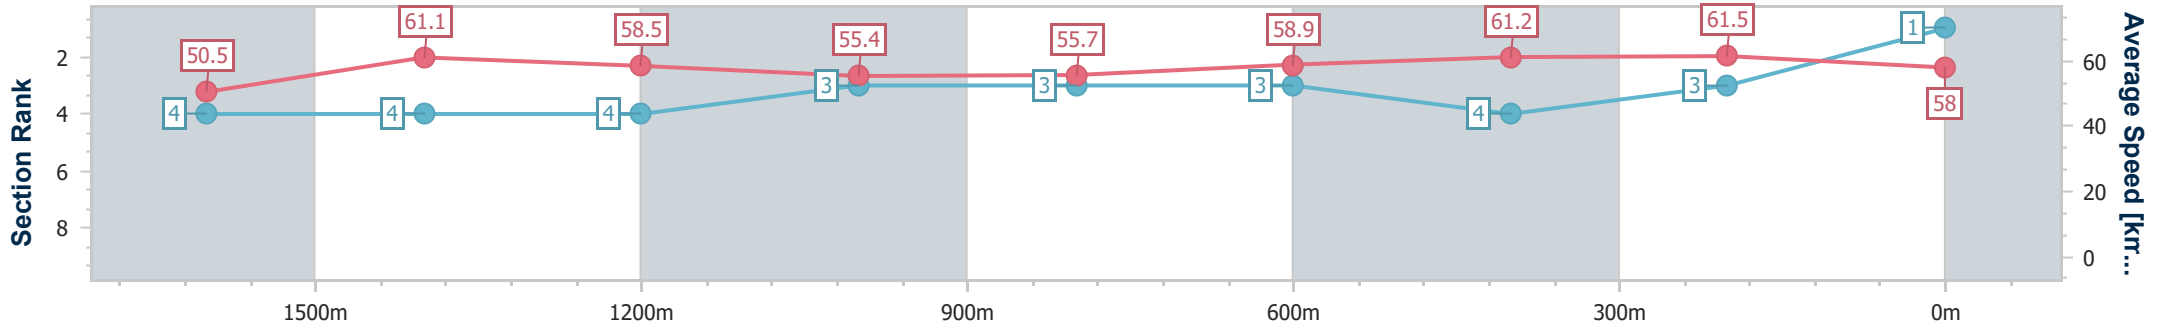

Horse/Jockey Name	Bella Tivaci
Final Rank	1
Fastest Section Time (Section)	0:11.73 (1600m)
Top Speed [km/h] (Section)	62.9 (600m)
Race State	Finished

Sunshine Coast QLD Professional
Race 2: MAEVA HOSPITALITY BENCHMARK 65 Handicap - 1800m

14 January 2024 - 13:25

Track Rating: Heavy 9, Weather: Fine, Rail Position: +9m Entire

Section	Overall	1600m	1400m	1200m	1000m	800m	600m	400m	200m				
Section Times	1:52.75 [1] (0:14.26)	1:38.49 [4] (0:11.73)	1:26.76 [4] (0:12.35)	1:14.41 [4] (0:13.00)	1:01.41 [3] (0:13.04)	0:48.37 [3] (0:12.36)	0:36.01 [3] (0:11.87)	0:24.14 [4] (0:11.75)	0:12.39 [3] (0:12.39)				
Average Speed [km/h]	50.5	61.1	58.5	55.4	55.7	58.9	61.2	61.5	58.0				
Top Speed [km/h]	62.2	62.6	60.2	57.2	56.9	62.1	62.9	62.3	59.8				
Avg. Dist. to Rail [m]	2.5	0.7	1.3	2.3	2.4	2.2	1.8	2.5	1.5				
Avg. Stride Freq. [Hz]	2.3	2.4	2.3	2.2	2.2	2.3	2.3	2.4	2.3				
Avg. Stride Length [m]	6.2	7.2	7.1	6.9	6.9	7.1	7.3	7.2	7.0				

- [ ] Ranking at each section and finish
- -.-.- No data available at this section
- NA No data available