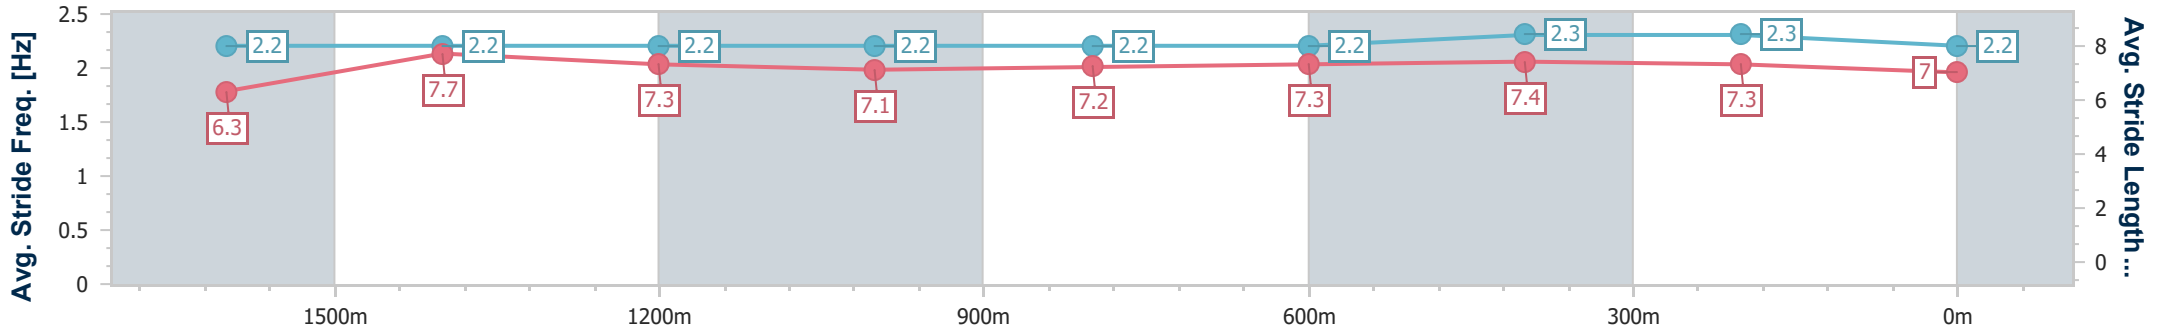

Horse/Jockey Name	Sir Randolph
Final Rank	3
Fastest Section Time (Section)	0:11.69 (1600m)
Top Speed [km/h] (Section)	63.2 (Overall)
Race State	Finished

Sunshine Coast QLD Professional
Race 2: MAEVA HOSPITALITY BENCHMARK 65 Handicap - 1800m

14 January 2024 - 13:25

Track Rating: Heavy 9, Weather: Fine, Rail Position: +9m Entire

Section	Overall	1600m	1400m	1200m	1000m	800m	600m	400m	200m				
Section Times	1:52.85 [3] (0:13.97)	1:38.88 [2] (0:11.69)	1:27.19 [2] (0:12.33)	1:14.86 [1] (0:13.09)	1:01.77 [1] (0:13.09)	0:48.68 [1] (0:12.32)	0:36.36 [1] (0:11.81)	0:24.55 [1] (0:11.88)	0:12.67 [1] (0:12.67)				
Average Speed [km/h]	51.5	61.7	58.5	55.1	55.6	59.5	61.7	60.8	56.8				
Top Speed [km/h]	63.2	63.2	60.2	56.1	56.5	62.4	62.7	62.0	59.2				
Avg. Dist. to Rail [m]	2.1	1.3	2.1	3.2	3.6	3.4	2.4	1.8	0.6				
Avg. Stride Freq. [Hz]	2.2	2.2	2.2	2.2	2.2	2.2	2.3	2.3	2.2				
Avg. Stride Length [m]	6.3	7.7	7.3	7.1	7.2	7.3	7.4	7.3	7.0				

- [ ] Ranking at each section and finish
- -.-.- No data available at this section
- NA No data available