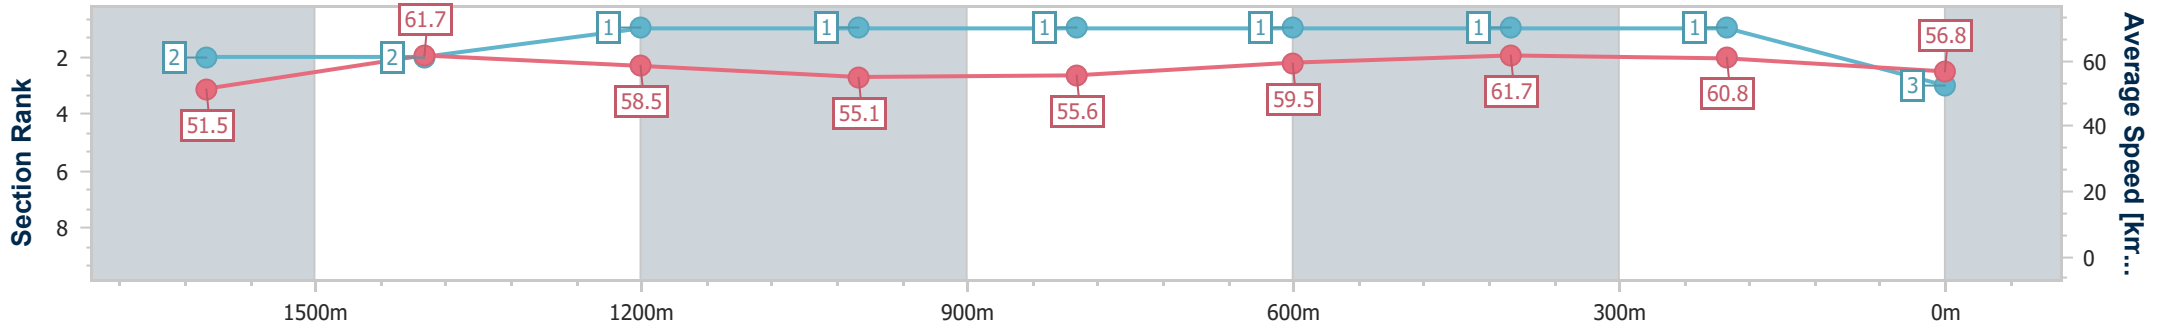

Horse/Jockey Name	Sir Randolph
Final Rank	3
Fastest Section Time (Section)	0:11.69 (1600m)
Top Speed [km/h] (Section)	63.2 (Overall)
Race State	Finished

Sunshine Coast QLD Professional
Race 2: MAEVA HOSPITALITY BENCHMARK 65 Handicap - 1800m

14 January 2024 - 13:25

Track Rating: Heavy 9, Weather: Fine, Rail Position: +9m Entire

Section	Overall	1600m	1400m	1200m	1000m	800m	600m	400m	200m				
Section Times	1:52.85 [3] (0:13.97)	1:38.88 [2] (0:11.69)	1:27.19 [2] (0:12.33)	1:14.86 [1] (0:13.09)	1:01.77 [1] (0:13.09)	0:48.68 [1] (0:12.32)	0:36.36 [1] (0:11.81)	0:24.55 [1] (0:11.88)	0:12.67 [1] (0:12.67)				
Average Speed [km/h]	51.5	61.7	58.5	55.1	55.6	59.5	61.7	60.8	56.8				
Top Speed [km/h]	63.2	63.2	60.2	56.1	56.5	62.4	62.7	62.0	59.2				
Avg. Dist. to Rail [m]	2.1	1.3	2.1	3.2	3.6	3.4	2.4	1.8	0.6				
Avg. Stride Freq. [Hz]	2.2	2.2	2.2	2.2	2.2	2.2	2.3	2.3	2.2				
Avg. Stride Length [m]	6.3	7.7	7.3	7.1	7.2	7.3	7.4	7.3	7.0				

- [ ] Ranking at each section and finish
- -.-.- No data available at this section
- NA No data available