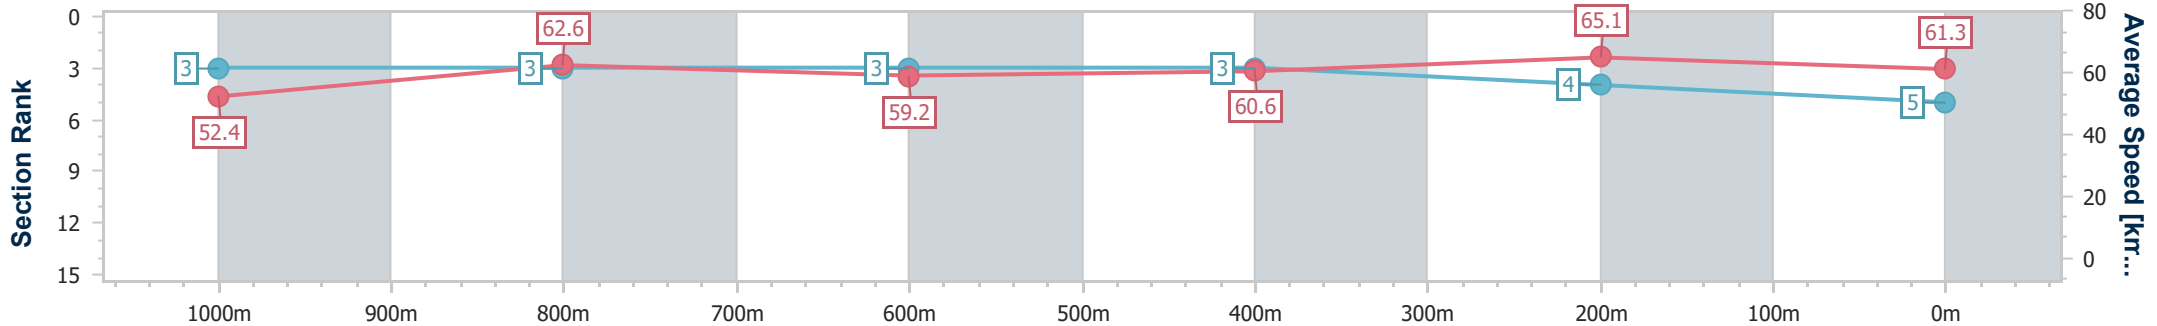

Section	Overall	1000m	800m	600m	400m	200m
Section Times	1:11.95 [5] (0:13.71)	0:58.24 [3] (0:11.49)	0:46.75 [3] (0:12.05)	0:34.70 [3] (0:11.88)	0:22.82 [3] (0:11.11)	0:11.71 [4] (0:11.71)
Average Speed [km/h]	52.4	62.6	59.2	60.6	65.1	61.3
Top Speed [km/h]	66.3	66.3	60.6	63.5	66.3	65.1
Avg. Dist. to Rail [m]	1.0	0.7	1.4	0.3	1.6	2.6
Avg. Stride Freq. [Hz]	2.4	2.5	2.4	2.4	2.5	2.4
Avg. Stride Length [m]	5.9	6.9	6.9	6.9	7.0	7.0