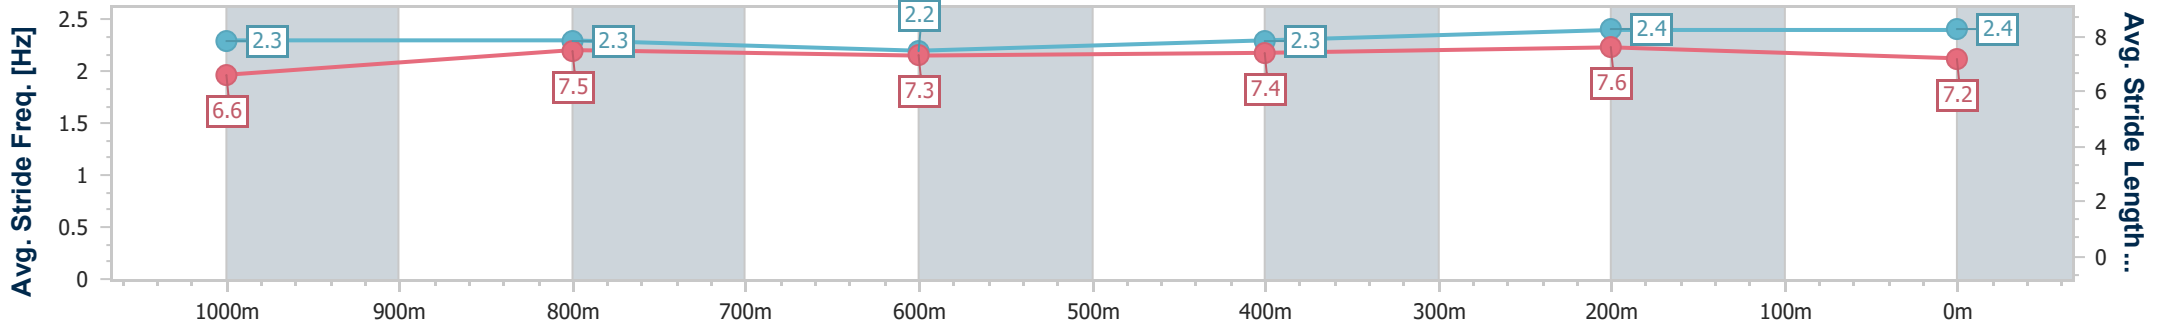

17 January 2024 - 14:49

BRISBANE RACING CLUB

Track Rating: Soft 7, Weather: Overcast, Rail Position: +7.5 Entire

Section	Overall	1000m	800m	600m	400m	200m
Section Times	1:11.49 [1] (0:13.46)	0:58.03 [1] (0:11.57)	0:46.46 [1] (0:12.15)	0:34.31 [2] (0:11.69)	0:22.62 [1] (0:10.91)	0:11.71 [1] (0:11.71)
Average Speed [km/h]	53.4	62.5	59.1	61.0	65.6	61.3
Top Speed [km/h]	67.1	65.5	60.2	63.4	66.9	65.9
Avg. Dist. to Rail [m]	5.3	1.2	0.6	1.9	1.9	2.5
Avg. Stride Freq. [Hz]	2.3	2.3	2.2	2.3	2.4	2.4
Avg. Stride Length [m]	6.6	7.5	7.3	7.4	7.6	7.2