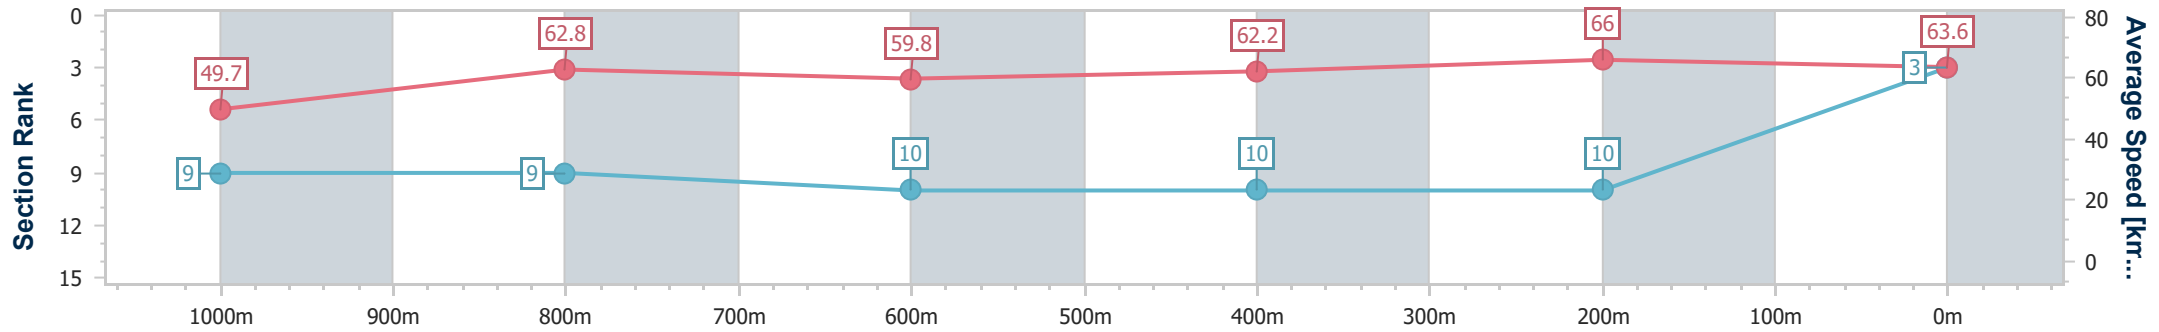

Section	Overall	1000m	800m	600m	400m	200m
Section Times	1:11.87 [3] (0:14.49)	0:57.38 [9] (0:11.49)	0:45.89 [9] (0:12.11)	0:33.78 [10] (0:11.56)	0:22.22 [10] (0:10.89)	0:11.33 [10] (0:11.33)
Average Speed [km/h]	49.7	62.8	59.8	62.2	66.0	63.6
Top Speed [km/h]	63.2	64.6	60.6	64.0	68.0	67.1
Avg. Dist. to Rail [m]	4.1	1.7	0.6	0.4	2.9	5.2
Avg. Stride Freq. [Hz]	2.2	2.2	2.2	2.2	2.3	2.3
Avg. Stride Length [m]	6.4	7.8	7.7	7.9	7.9	7.6