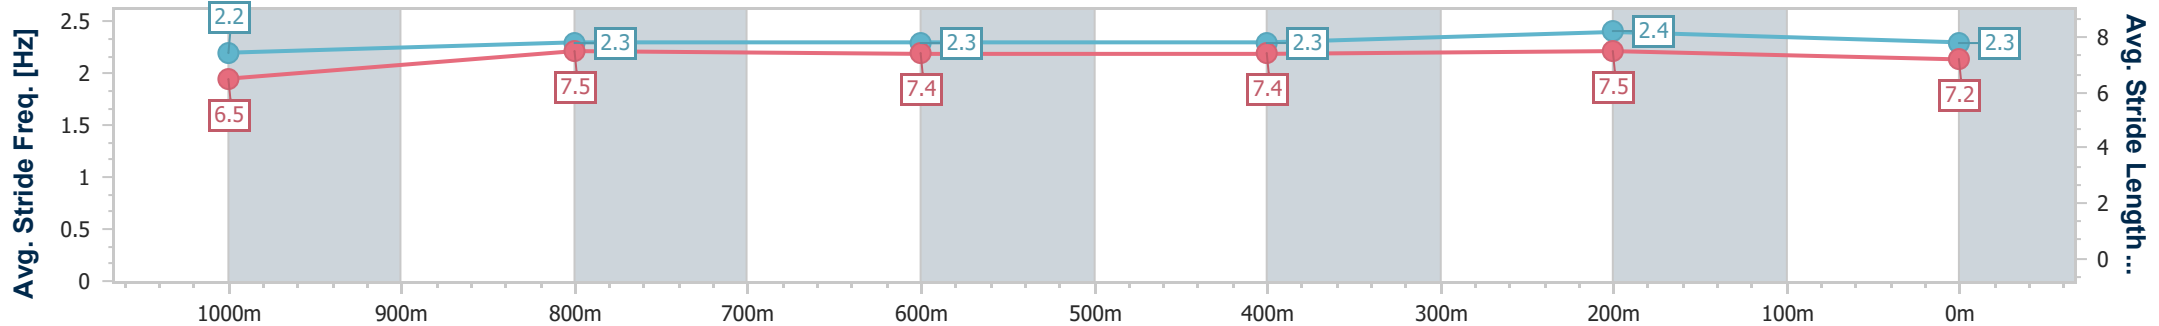

- [ ] Ranking at each section and finish
- .-.- No data available at this section
- NA No data available

Horse/Jockey Name	Fire Love
Final Rank	10
Fastest Section Time (Section)	0:11.21 (400m)
Top Speed [km/h] (Section)	66.3 (Overall)
Race State	Finished

Section	Overall	1000m	800m	600m	400m	200m
Section Times	1:12.48 [10] (0:13.73)	0:58.75 [4] (0:11.59)	0:47.16 [4] (0:12.06)	0:35.10 [4] (0:11.81)	0:23.29 [4] (0:11.21)	0:12.08 [5] (0:12.08)
Average Speed [km/h]	52.4	62.3	60.1	60.8	64.4	59.6
Top Speed [km/h]	66.3	65.5	60.8	63.7	65.8	63.7
Avg. Dist. to Rail [m]	3.3	1.7	0.8	0.6	1.6	3.3
Avg. Stride Freq. [Hz]	2.2	2.3	2.3	2.3	2.4	2.3
Avg. Stride Length [m]	6.5	7.5	7.4	7.4	7.5	7.2