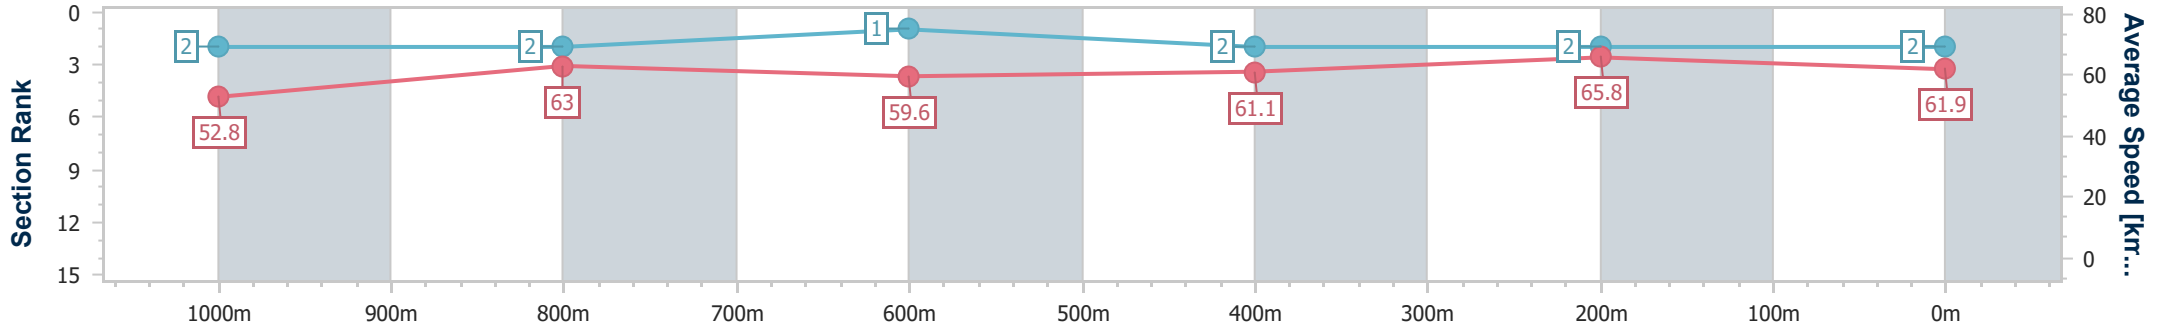

Section	Overall	1000m	800m	600m	400m	200m
Section Times	1:11.60 [2] (0:13.61)	0:57.99 [2] (0:11.48)	0:46.51 [2] (0:12.09)	0:34.42 [1] (0:11.82)	0:22.60 [2] (0:10.97)	0:11.63 [2] (0:11.63)
Average Speed [km/h]	52.8	63.0	59.6	61.1	65.8	61.9
Top Speed [km/h]	66.0	66.4	60.8	63.7	67.7	66.2
Avg. Dist. to Rail [m]	1.8	0.5	0.6	0.6	0.6	0.7
Avg. Stride Freq. [Hz]	2.3	2.4	2.3	2.3	2.5	2.4
Avg. Stride Length [m]	6.4	7.2	7.1	7.2	7.4	7.2