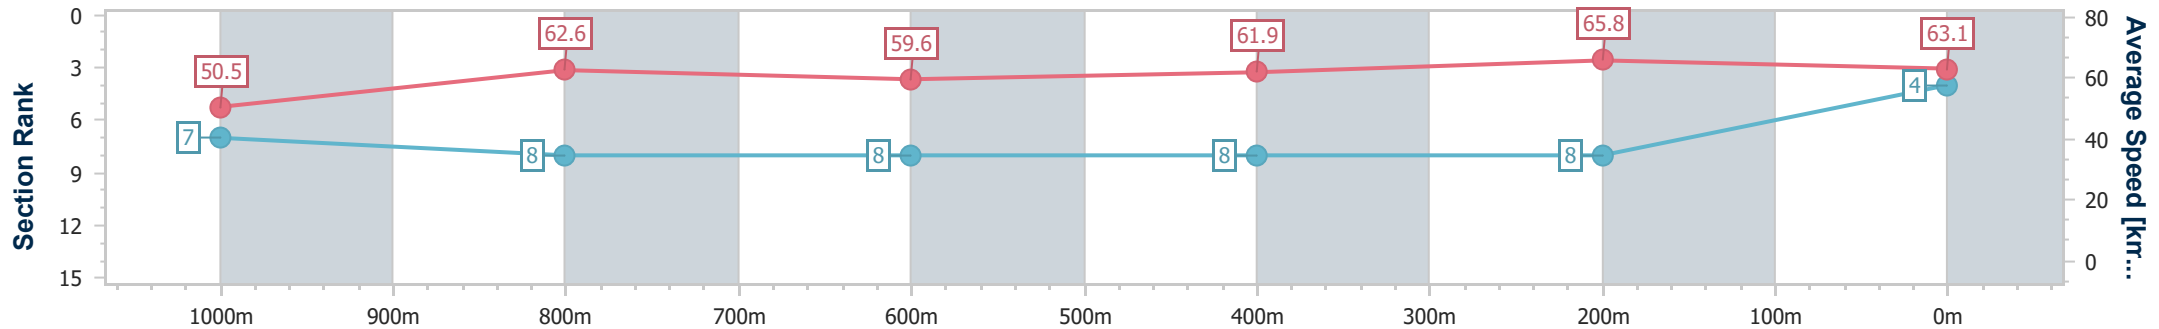

Section	Overall	1000m	800m	600m	400m	200m
Section Times	1:11.93 [4] (0:14.26)	0:57.67 [7] (0:11.55)	0:46.12 [8] (0:12.09)	0:34.03 [8] (0:11.68)	0:22.35 [8] (0:10.89)	0:11.46 [8] (0:11.46)
Average Speed [km/h]	50.5	62.6	59.6	61.9	65.8	63.1
Top Speed [km/h]	63.6	65.0	60.8	63.0	68.1	66.8
Avg. Dist. to Rail [m]	2.3	1.3	0.5	0.1	2.1	4.6
Avg. Stride Freq. [Hz]	2.1	2.2	2.2	2.2	2.3	2.3
Avg. Stride Length [m]	6.5	7.7	7.6	7.8	7.9	7.5