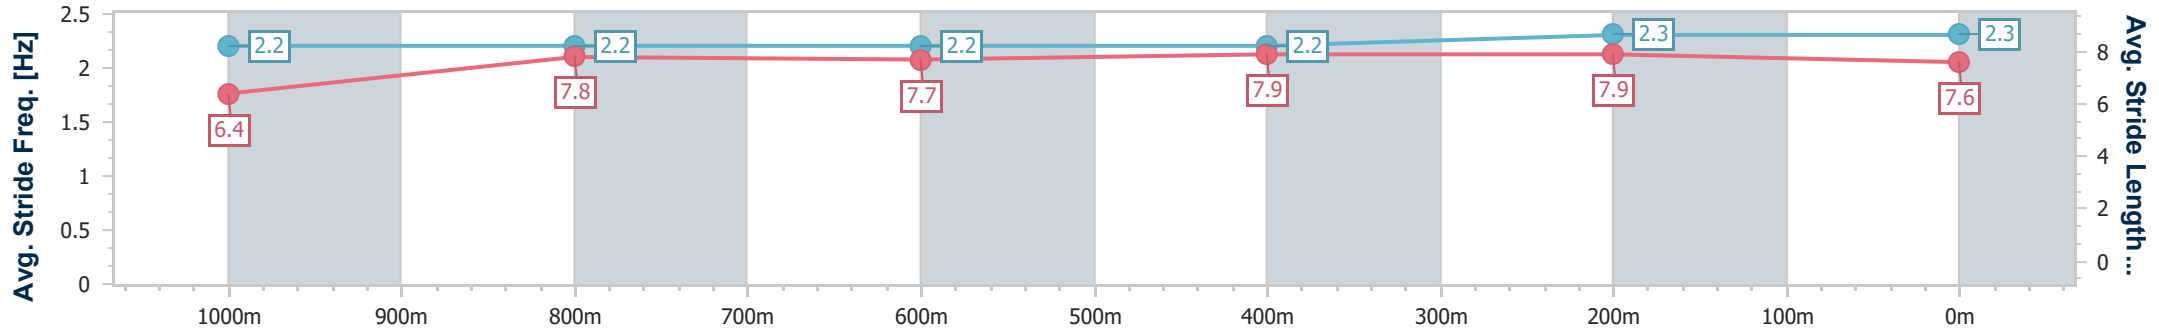

Section	Overall	1000m	800m	600m	400m	200m
Section Times	1:11.87 [3] (0:14.49)	0:57.38 [9] (0:11.49)	0:45.89 [9] (0:12.11)	0:33.78 [10] (0:11.56)	0:22.22 [10] (0:10.89)	0:11.33 [10] (0:11.33)
Average Speed [km/h]	49.7	62.8	59.8	62.2	66.0	63.6
Top Speed [km/h]	63.2	64.6	60.6	64.0	68.0	67.1
Avg. Dist. to Rail [m]	4.1	1.7	0.6	0.4	2.9	5.2
Avg. Stride Freq. [Hz]	2.2	2.2	2.2	2.2	2.3	2.3
Avg. Stride Length [m]	6.4	7.8	7.7	7.9	7.9	7.6