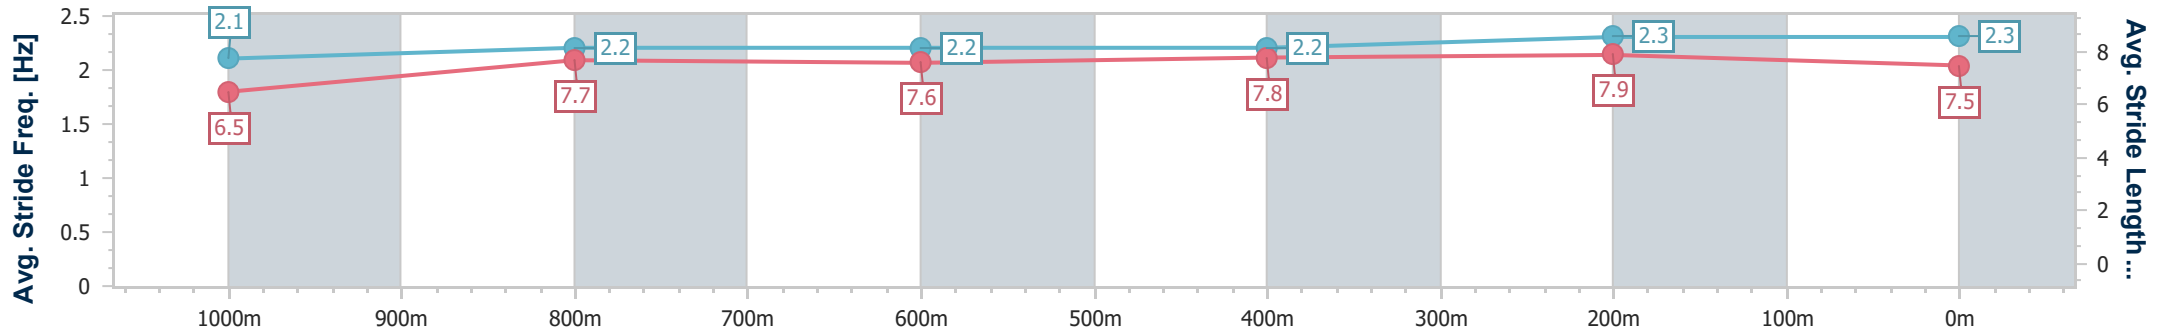

Section	Overall	1000m	800m	600m	400m	200m
Section Times	1:11.93 [4] (0:14.26)	0:57.67 [7] (0:11.55)	0:46.12 [8] (0:12.09)	0:34.03 [8] (0:11.68)	0:22.35 [8] (0:10.89)	0:11.46 [8] (0:11.46)
Average Speed [km/h]	50.5	62.6	59.6	61.9	65.8	63.1
Top Speed [km/h]	63.6	65.0	60.8	63.0	68.1	66.8
Avg. Dist. to Rail [m]	2.3	1.3	0.5	0.1	2.1	4.6
Avg. Stride Freq. [Hz]	2.1	2.2	2.2	2.2	2.3	2.3
Avg. Stride Length [m]	6.5	7.7	7.6	7.8	7.9	7.5