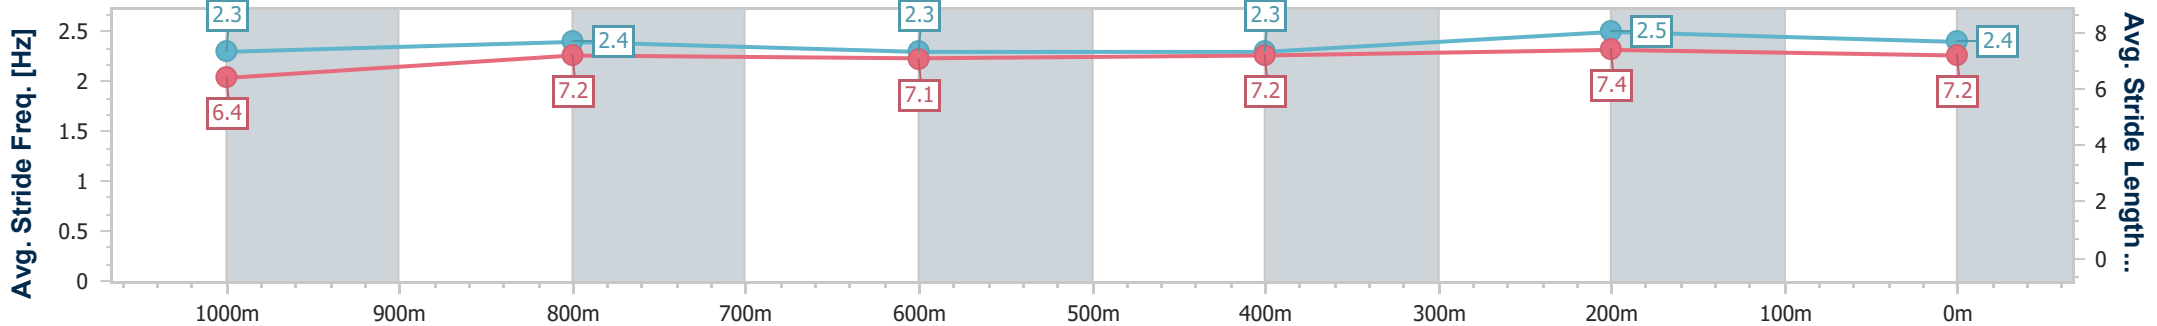

Section	Overall	1000m	800m	600m	400m	200m
Section Times	1:11.60 [2] (0:13.61)	0:57.99 [2] (0:11.48)	0:46.51 [2] (0:12.09)	0:34.42 [1] (0:11.82)	0:22.60 [2] (0:10.97)	0:11.63 [2] (0:11.63)
Average Speed [km/h]	52.8	63.0	59.6	61.1	65.8	61.9
Top Speed [km/h]	66.0	66.4	60.8	63.7	67.7	66.2
Avg. Dist. to Rail [m]	1.8	0.5	0.6	0.6	0.6	0.7
Avg. Stride Freq. [Hz]	2.3	2.4	2.3	2.3	2.5	2.4
Avg. Stride Length [m]	6.4	7.2	7.1	7.2	7.4	7.2