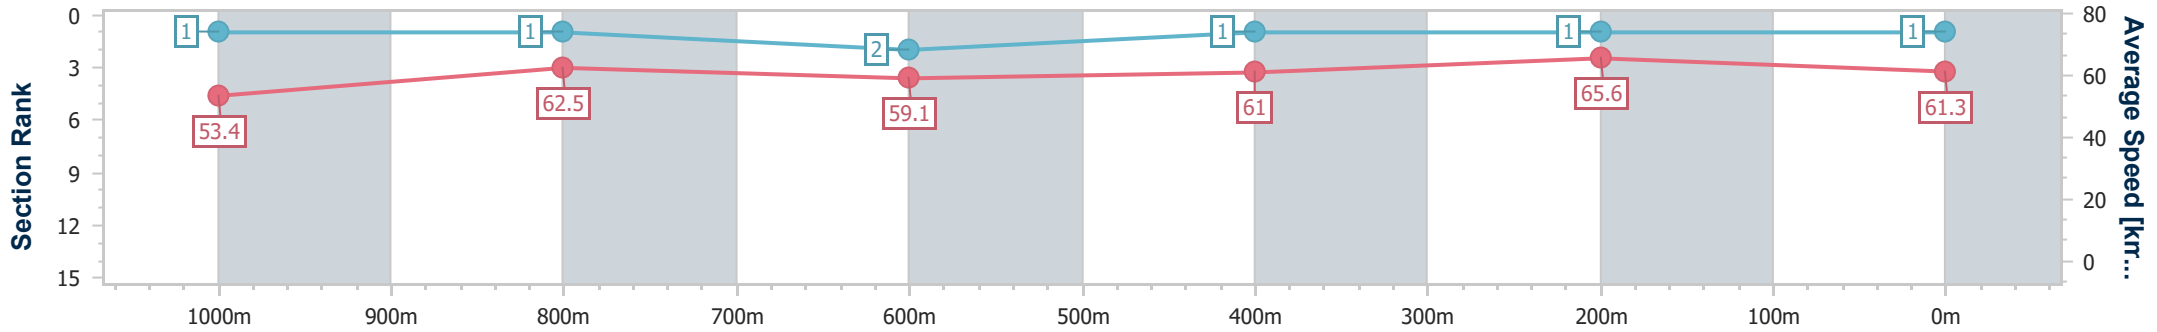

17 January 2024 - 14:49

BRISBANE RACING CLUB

Track Rating: Soft 7, Weather: Overcast, Rail Position: +7.5 Entire

Section	Overall	1000m	800m	600m	400m	200m
Section Times	1:11.49 [1] (0:13.46)	0:58.03 [1] (0:11.57)	0:46.46 [1] (0:12.15)	0:34.31 [2] (0:11.69)	0:22.62 [1] (0:10.91)	0:11.71 [1] (0:11.71)
Average Speed [km/h]	53.4	62.5	59.1	61.0	65.6	61.3
Top Speed [km/h]	67.1	65.5	60.2	63.4	66.9	65.9
Avg. Dist. to Rail [m]	5.3	1.2	0.6	1.9	1.9	2.5
Avg. Stride Freq. [Hz]	2.3	2.3	2.2	2.3	2.4	2.4
Avg. Stride Length [m]	6.6	7.5	7.3	7.4	7.6	7.2