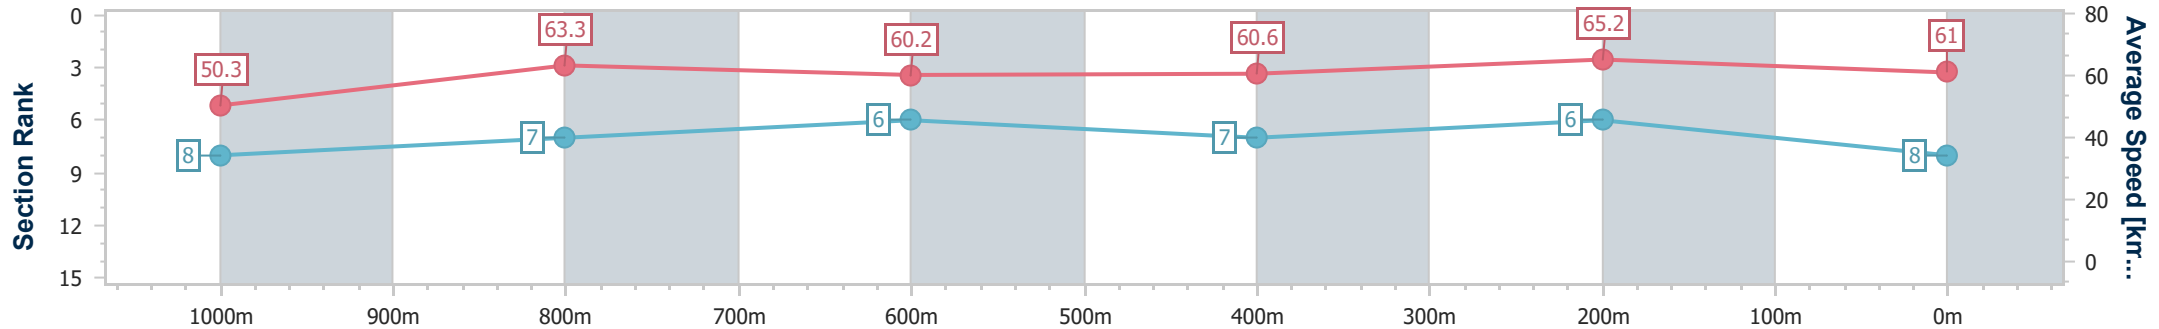

Section	Overall	1000m	800m	600m	400m	200m
Section Times	1:12.25 [8] (0:14.31)	0:57.94 [8] (0:11.39)	0:46.55 [7] (0:11.97)	0:34.58 [6] (0:11.77)	0:22.81 [7] (0:10.99)	0:11.82 [6] (0:11.82)
Average Speed [km/h]	50.3	63.3	60.2	60.6	65.2	61.0
Top Speed [km/h]	65.7	65.8	61.7	62.9	66.5	64.4
Avg. Dist. to Rail [m]	3.1	0.5	0.3	1.1	1.7	1.5
Avg. Stride Freq. [Hz]	2.1	2.4	2.3	2.3	2.4	2.3
Avg. Stride Length [m]	6.5	7.5	7.2	7.3	7.5	7.3