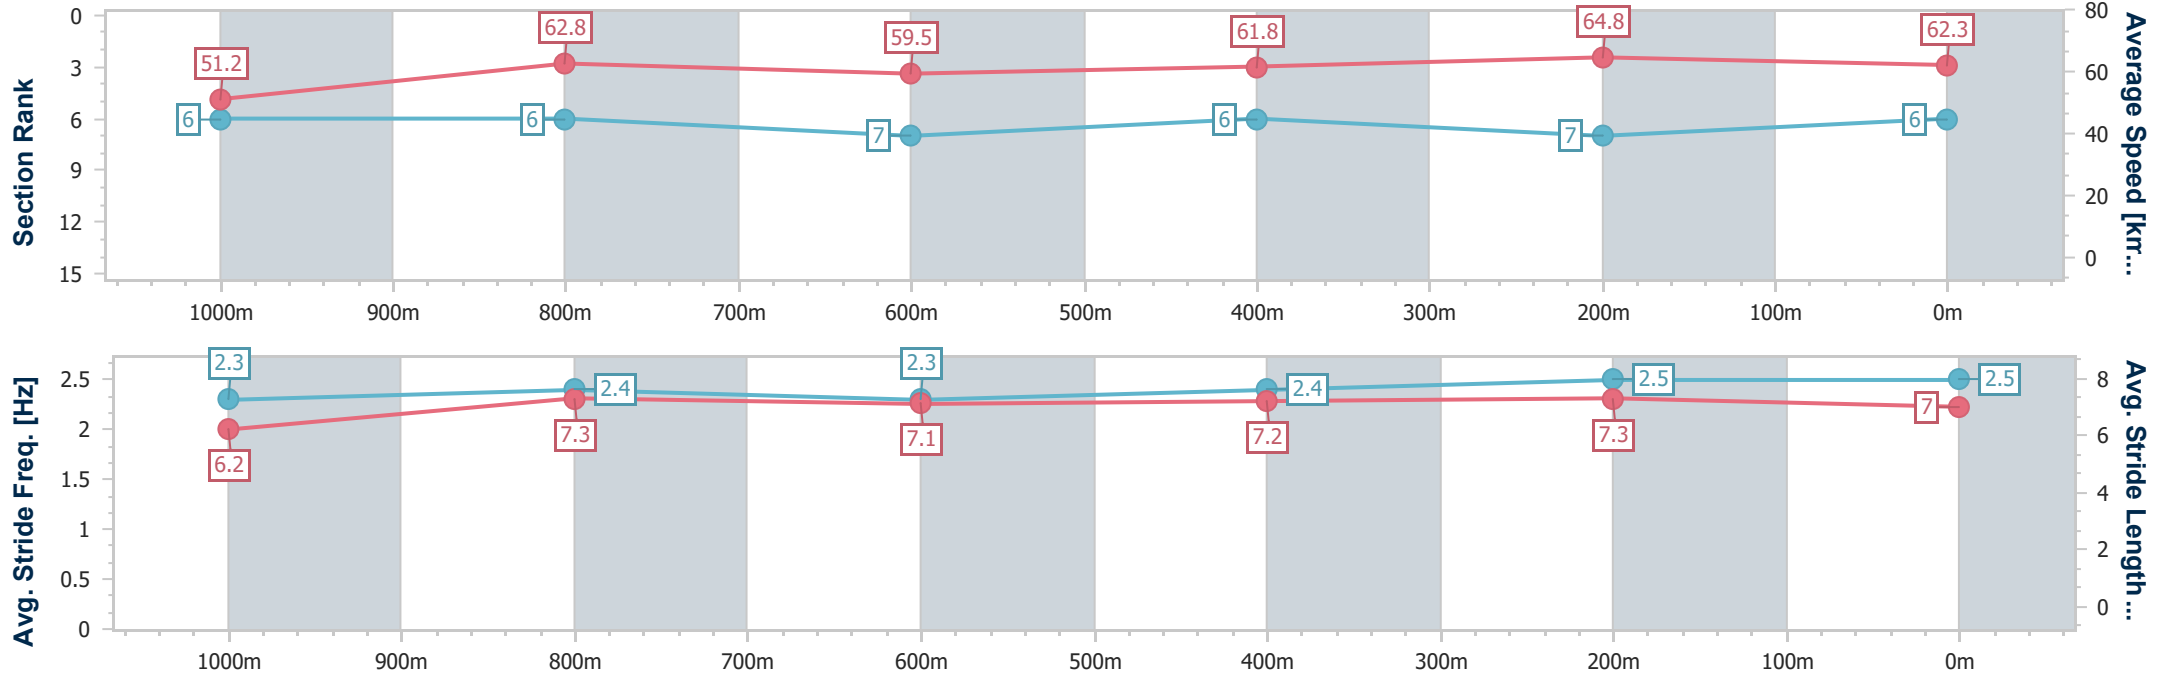

**Doomben QLD Professional**  
**Race 3: SKY RACING Fillies and Mares Class 1 Handicap - 1200m**

17 January 2024 - 14:49

Track Rating: Soft 7, Weather: Overcast, Rail Position: +7.5 Entire

BRISBANE  
RACING CLUB

Section	Overall	1000m	800m	600m	400m	200m
Section Times	1:12.04 [6] (0:14.07)	0:57.97 [6] (0:11.50)	0:46.47 [6] (0:12.15)	0:34.32 [7] (0:11.64)	0:22.68 [6] (0:11.08)	0:11.60 [7] (0:11.60)
Average Speed [km/h]	51.2	62.8	59.5	61.8	64.8	62.3
Top Speed [km/h]	64.1	65.6	60.7	63.1	66.2	65.3
Avg. Dist. to Rail [m]	1.1	1.5	0.4	0.3	1.1	3.8
Avg. Stride Freq. [Hz]	2.3	2.4	2.3	2.4	2.5	2.5
Avg. Stride Length [m]	6.2	7.3	7.1	7.2	7.3	7.0