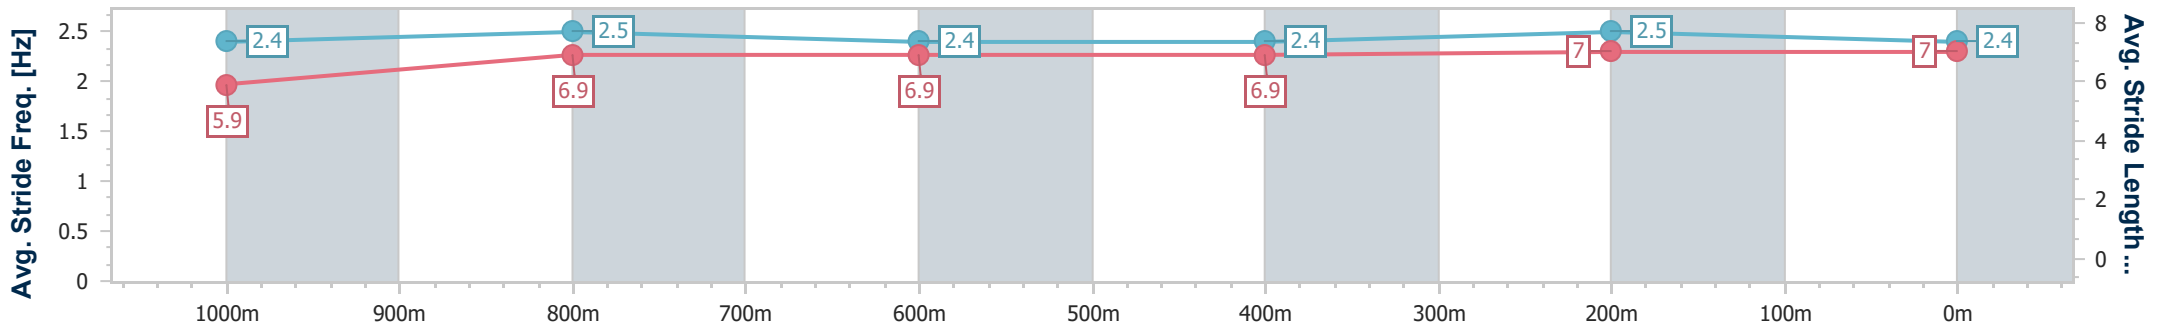

Section	Overall	1000m	800m	600m	400m	200m
Section Times	1:11.95 [5] (0:13.71)	0:58.24 [3] (0:11.49)	0:46.75 [3] (0:12.05)	0:34.70 [3] (0:11.88)	0:22.82 [3] (0:11.11)	0:11.71 [4] (0:11.71)
Average Speed [km/h]	52.4	62.6	59.2	60.6	65.1	61.3
Top Speed [km/h]	66.3	66.3	60.6	63.5	66.3	65.1
Avg. Dist. to Rail [m]	1.0	0.7	1.4	0.3	1.6	2.6
Avg. Stride Freq. [Hz]	2.4	2.5	2.4	2.4	2.5	2.4
Avg. Stride Length [m]	5.9	6.9	6.9	6.9	7.0	7.0