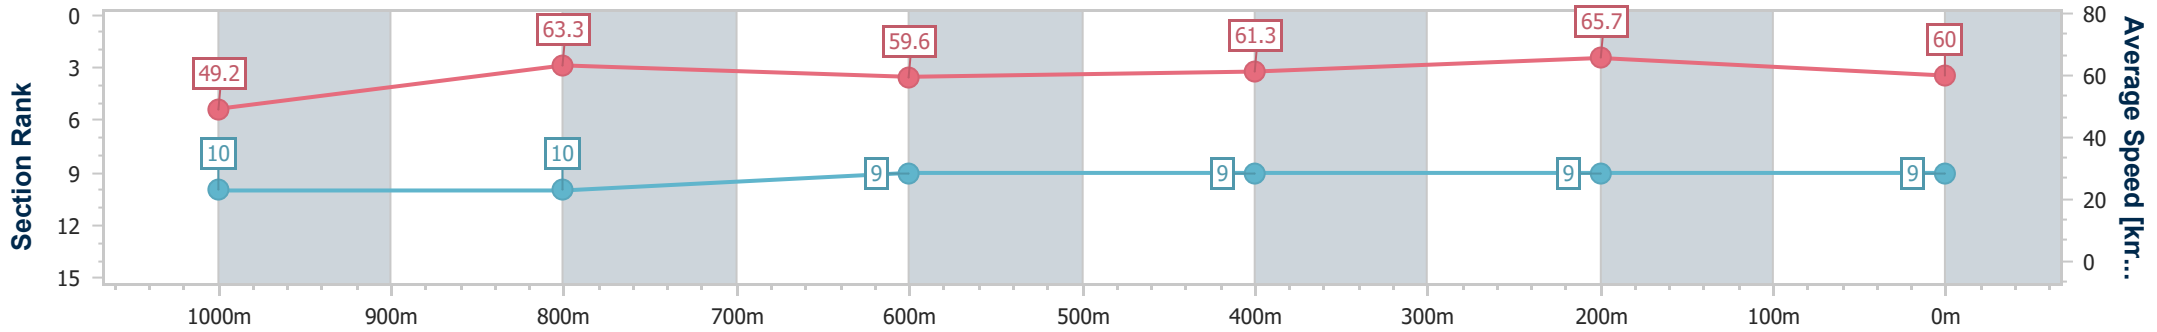

- [ ] Ranking at each section and finish
- .-.- No data available at this section
- NA No data available

Horse/Jockey Name	Marleedoone
Final Rank	9
Fastest Section Time (Section)	0:10.90 (400m)
Top Speed [km/h] (Section)	67.0 (400m)
Race State	Finished

Section	Overall	1000m	800m	600m	400m	200m
Section Times	1:12.46 [9] (0:14.66)	0:57.80 [10] (0:11.39)	0:46.41 [10] (0:12.00)	0:34.41 [9] (0:11.55)	0:22.86 [9] (0:10.90)	0:11.96 [9] (0:11.96)
Average Speed [km/h]	49.2	63.3	59.6	61.3	65.7	60.0
Top Speed [km/h]	63.2	65.2	61.3	64.4	67.0	64.9
Avg. Dist. to Rail [m]	5.8	0.7	1.5	3.3	1.4	0.4
Avg. Stride Freq. [Hz]	2.2	2.4	2.3	2.3	2.5	2.4
Avg. Stride Length [m]	6.2	7.3	7.0	7.2	7.3	7.0