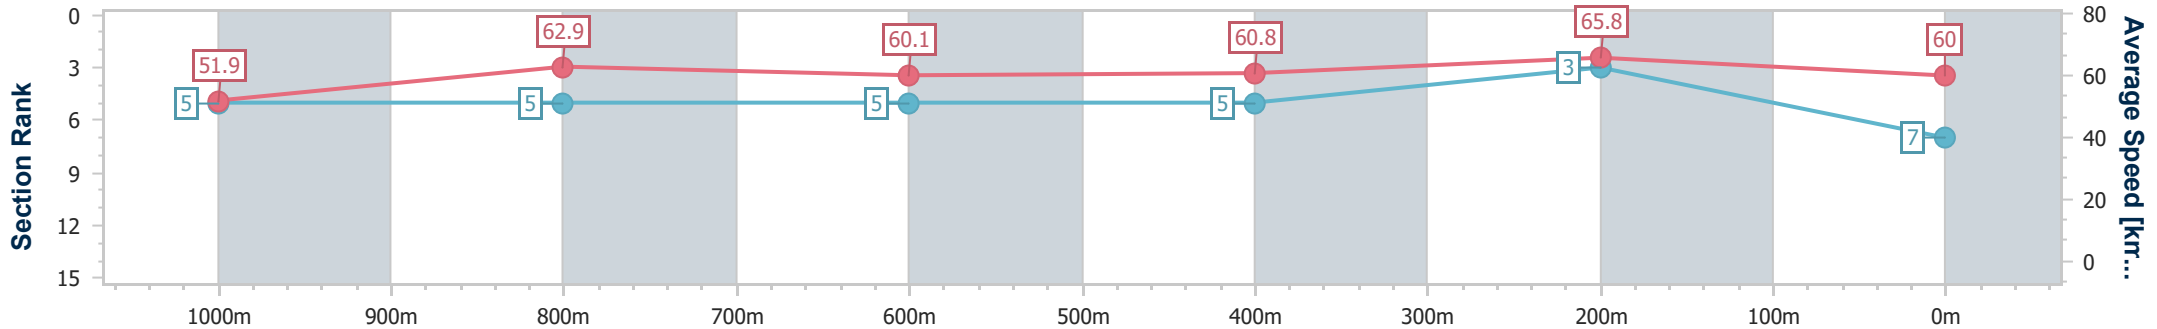

Section	Overall	1000m	800m	600m	400m	200m
Section Times	1:12.14 [7] (0:13.87)	0:58.27 [5] (0:11.47)	0:46.80 [5] (0:12.07)	0:34.73 [5] (0:11.80)	0:22.93 [5] (0:10.97)	0:11.96 [3] (0:11.96)
Average Speed [km/h]	51.9	62.9	60.1	60.8	65.8	60.0
Top Speed [km/h]	65.6	66.5	60.9	63.7	66.8	65.2
Avg. Dist. to Rail [m]	1.1	1.1	0.6	0.5	0.7	1.6
Avg. Stride Freq. [Hz]	2.3	2.3	2.2	2.2	2.4	2.3
Avg. Stride Length [m]	6.4	7.6	7.5	7.6	7.6	7.2