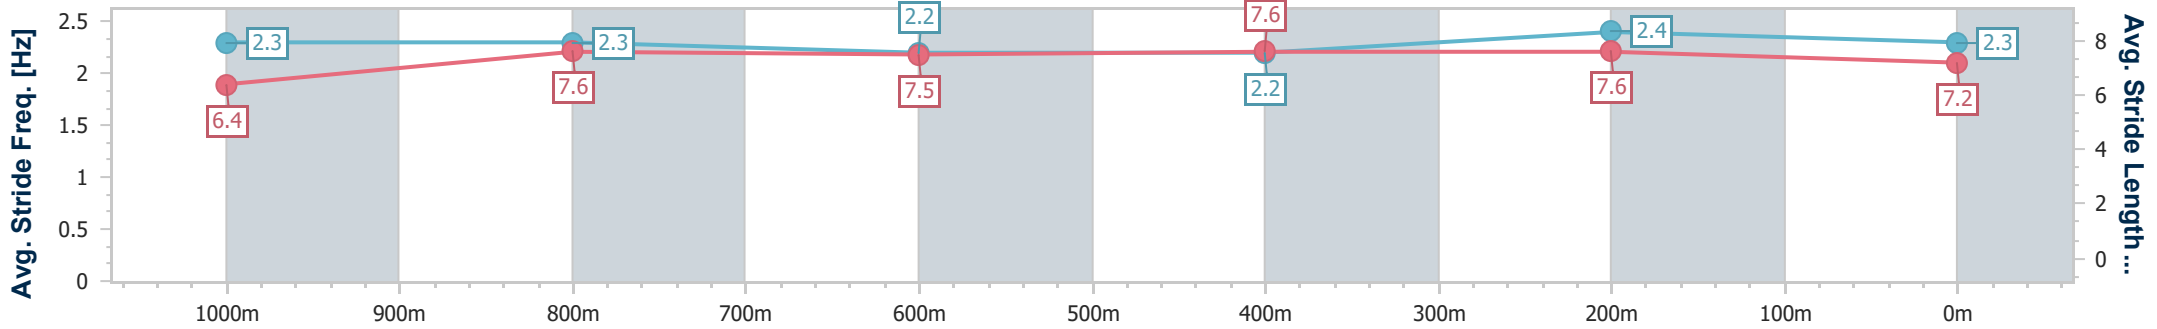

Section	Overall	1000m	800m	600m	400m	200m
Section Times	1:12.14 [7] (0:13.87)	0:58.27 [5] (0:11.47)	0:46.80 [5] (0:12.07)	0:34.73 [5] (0:11.80)	0:22.93 [5] (0:10.97)	0:11.96 [3] (0:11.96)
Average Speed [km/h]	51.9	62.9	60.1	60.8	65.8	60.0
Top Speed [km/h]	65.6	66.5	60.9	63.7	66.8	65.2
Avg. Dist. to Rail [m]	1.1	1.1	0.6	0.5	0.7	1.6
Avg. Stride Freq. [Hz]	2.3	2.3	2.2	2.2	2.4	2.3
Avg. Stride Length [m]	6.4	7.6	7.5	7.6	7.6	7.2