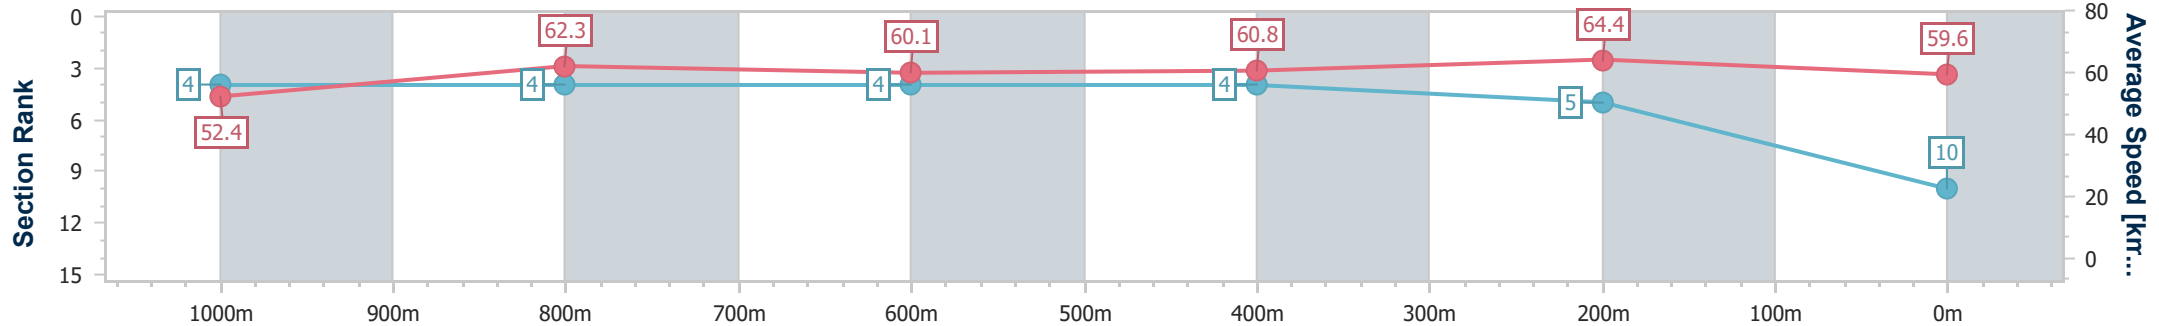

- [ ] Ranking at each section and finish
- .-.- No data available at this section
- NA No data available

Horse/Jockey Name	Fire Love
Final Rank	10
Fastest Section Time (Section)	0:11.21 (400m)
Top Speed [km/h] (Section)	66.3 (Overall)
Race State	Finished

Section	Overall	1000m	800m	600m	400m	200m
Section Times	1:12.48 [10] (0:13.73)	0:58.75 [4] (0:11.59)	0:47.16 [4] (0:12.06)	0:35.10 [4] (0:11.81)	0:23.29 [4] (0:11.21)	0:12.08 [5] (0:12.08)
Average Speed [km/h]	52.4	62.3	60.1	60.8	64.4	59.6
Top Speed [km/h]	66.3	65.5	60.8	63.7	65.8	63.7
Avg. Dist. to Rail [m]	3.3	1.7	0.8	0.6	1.6	3.3
Avg. Stride Freq. [Hz]	2.2	2.3	2.3	2.3	2.4	2.3
Avg. Stride Length [m]	6.5	7.5	7.4	7.4	7.5	7.2