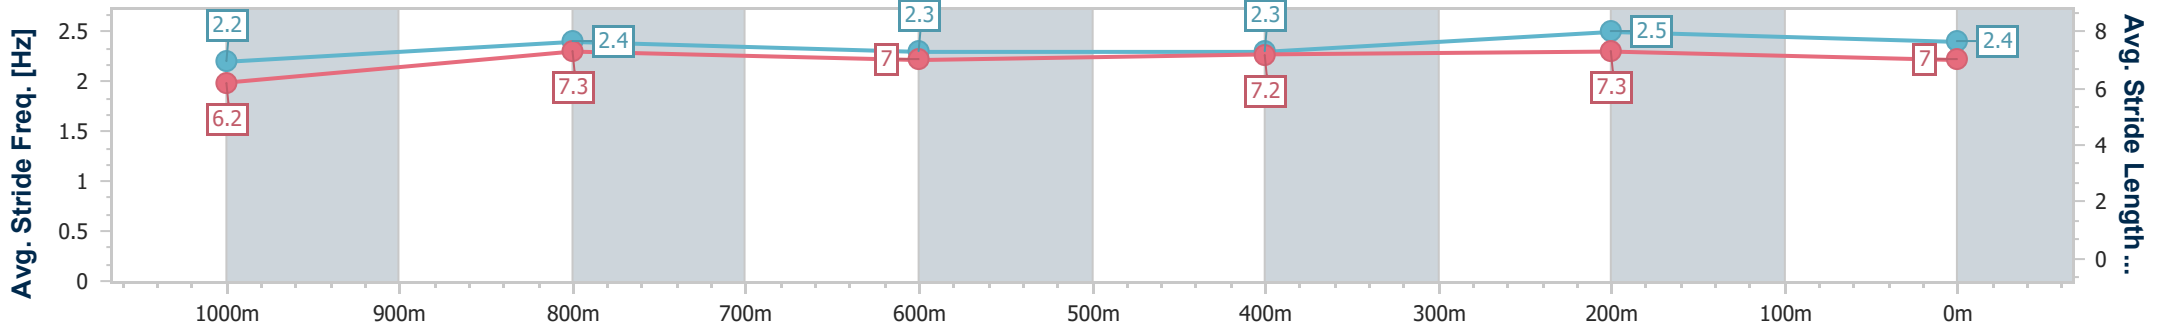

- [ ] Ranking at each section and finish
- .-.- No data available at this section
- NA No data available

Horse/Jockey Name	Marleedoone
Final Rank	9
Fastest Section Time (Section)	0:10.90 (400m)
Top Speed [km/h] (Section)	67.0 (400m)
Race State	Finished

Section	Overall	1000m	800m	600m	400m	200m
Section Times	1:12.46 [9] (0:14.66)	0:57.80 [10] (0:11.39)	0:46.41 [10] (0:12.00)	0:34.41 [9] (0:11.55)	0:22.86 [9] (0:10.90)	0:11.96 [9] (0:11.96)
Average Speed [km/h]	49.2	63.3	59.6	61.3	65.7	60.0
Top Speed [km/h]	63.2	65.2	61.3	64.4	67.0	64.9
Avg. Dist. to Rail [m]	5.8	0.7	1.5	3.3	1.4	0.4
Avg. Stride Freq. [Hz]	2.2	2.4	2.3	2.3	2.5	2.4
Avg. Stride Length [m]	6.2	7.3	7.0	7.2	7.3	7.0