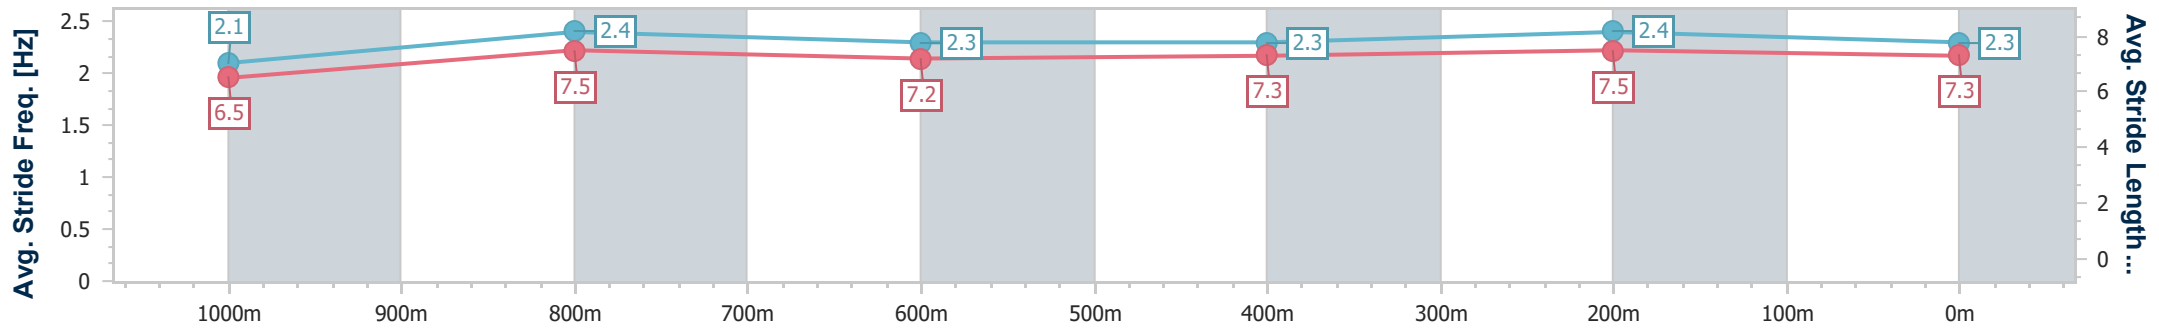

Section	Overall	1000m	800m	600m	400m	200m
Section Times	1:12.25 [8] (0:14.31)	0:57.94 [8] (0:11.39)	0:46.55 [7] (0:11.97)	0:34.58 [6] (0:11.77)	0:22.81 [7] (0:10.99)	0:11.82 [6] (0:11.82)
Average Speed [km/h]	50.3	63.3	60.2	60.6	65.2	61.0
Top Speed [km/h]	65.7	65.8	61.7	62.9	66.5	64.4
Avg. Dist. to Rail [m]	3.1	0.5	0.3	1.1	1.7	1.5
Avg. Stride Freq. [Hz]	2.1	2.4	2.3	2.3	2.4	2.3
Avg. Stride Length [m]	6.5	7.5	7.2	7.3	7.5	7.3