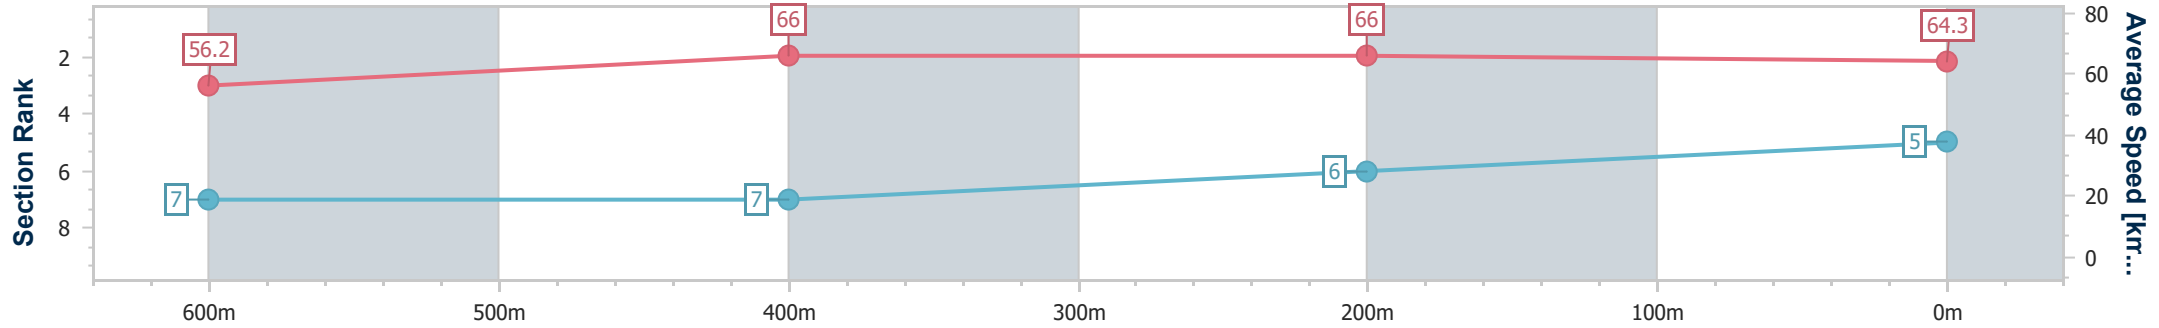

Horse/Jockey Name	Mishani Amore
Final Rank	5
Fastest Section Time (Section)	0:10.79 (600m)
Top Speed [km/h] (Section)	67.4 (600m)
Race State	Finished

Ipswich QLD Professional
Race 2: RECOVERY RACES 27 JANUARY QTIS Two-Year-Old
Handicap - 800m

18 January 2024 - 14:25

Track Rating: Soft 6, Weather: Overcast, Rail Position: +8m Entire

Section	Overall	600m	400m	200m
Section Times	0:46.91 [5] (0:12.85)	0:34.06 [7] (0:10.79)	0:23.27 [7] (0:10.86)	0:12.41 [6] (0:12.41)
Average Speed [km/h]	56.2	66.0	66.0	64.3
Top Speed [km/h]	67.0	67.4	66.4	66.2
Avg. Dist. to Rail [m]	1.9	1.2	1.3	0.6
Avg. Stride Freq. [Hz]	2.6	2.7	2.6	2.6
Avg. Stride Length [m]	6.1	6.9	7.0	6.9

- [ ] Ranking at each section and finish
- -.-.- No data available at this section
- NA No data available