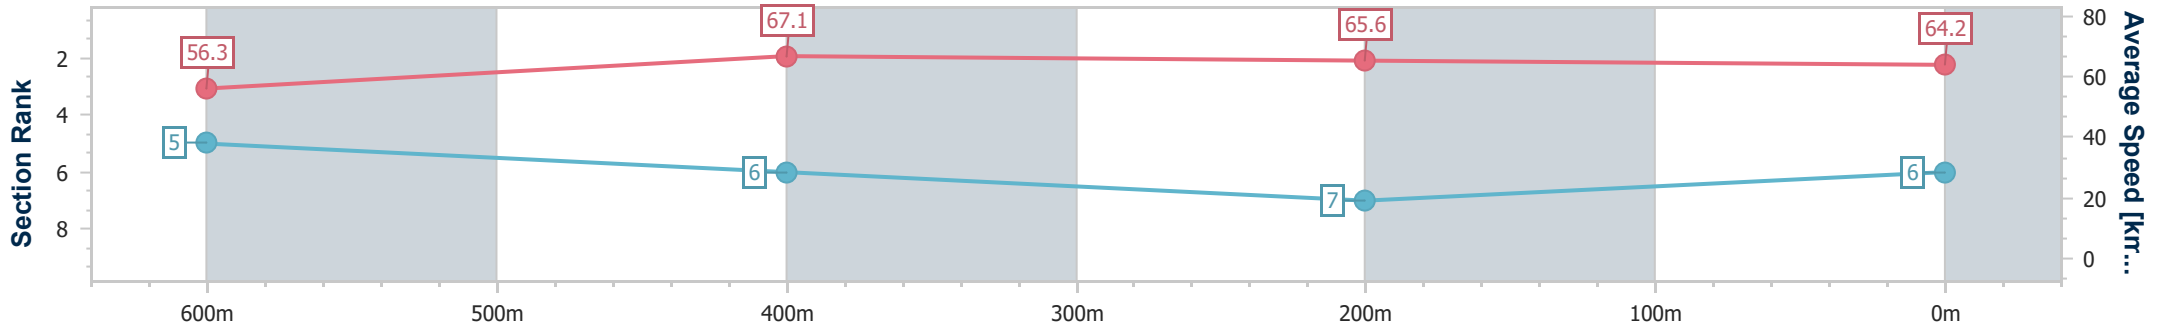

Horse/Jockey Name	Weather
Final Rank	6
Fastest Section Time (Section)	0:10.75 (600m)
Top Speed [km/h] (Section)	68.4 (600m)
Race State	Finished

Ipswich QLD Professional
Race 2: RECOVERY RACES 27 JANUARY QTIS Two-Year-Old
Handicap - 800m

18 January 2024 - 14:25

Track Rating: Soft 6, Weather: Overcast, Rail Position: +8m Entire

Section	Overall	600m	400m	200m
Section Times	0:47.00 [6] (0:12.78)	0:34.22 [5] (0:10.75)	0:23.47 [6] (0:11.01)	0:12.46 [7] (0:12.46)
Average Speed [km/h]	56.3	67.1	65.6	64.2
Top Speed [km/h]	68.2	68.4	65.8	65.3
Avg. Dist. to Rail [m]	5.7	1.2	1.9	4.9
Avg. Stride Freq. [Hz]	2.5	2.5	2.4	2.3
Avg. Stride Length [m]	6.2	7.5	7.5	7.5

- [ ] Ranking at each section and finish
- -.-.- No data available at this section
- NA No data available