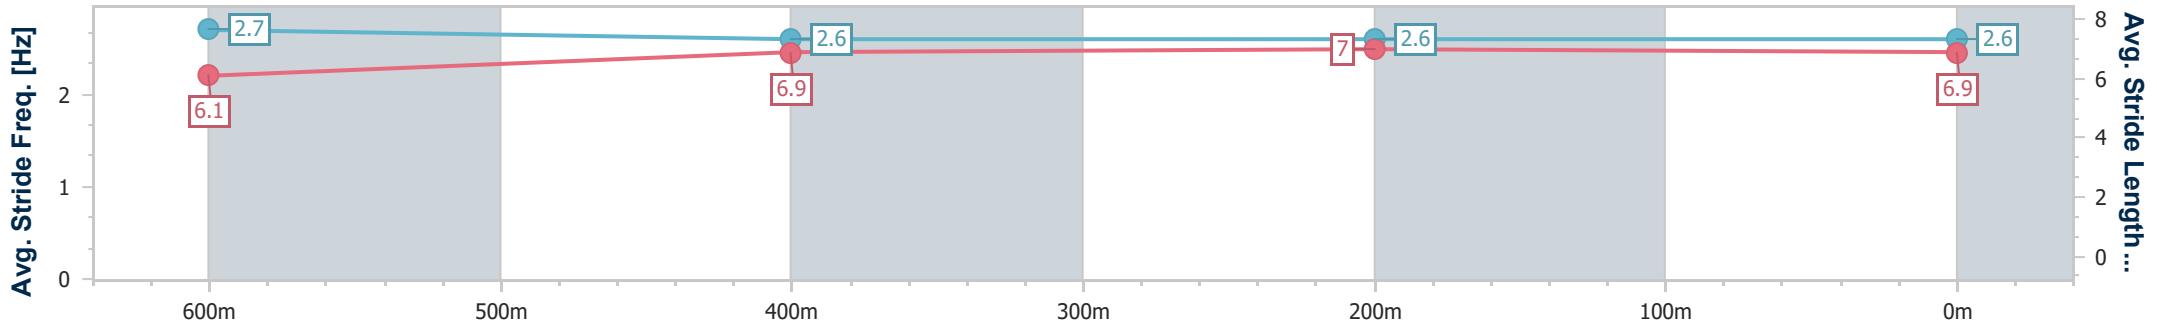

18 January 2024 - 14:25

Track Rating: Soft 6, Weather: Overcast, Rail Position: +8m Entire

Section	Overall	600m	400m	200m
Section Times	0:46.29 [1] (0:12.19)	0:34.10 [1] (0:10.86)	0:23.24 [1] (0:10.81)	0:12.43 [1] (0:12.37)
Average Speed [km/h]	59.0	66.0	65.8	64.2
Top Speed [km/h]	68.0	66.7	66.7	66.1
Avg. Dist. to Rail [m]	2.5	2.1	2.4	2.0
Avg. Stride Freq. [Hz]	2.7	2.6	2.6	2.6
Avg. Stride Length [m]	6.1	6.9	7.0	6.9