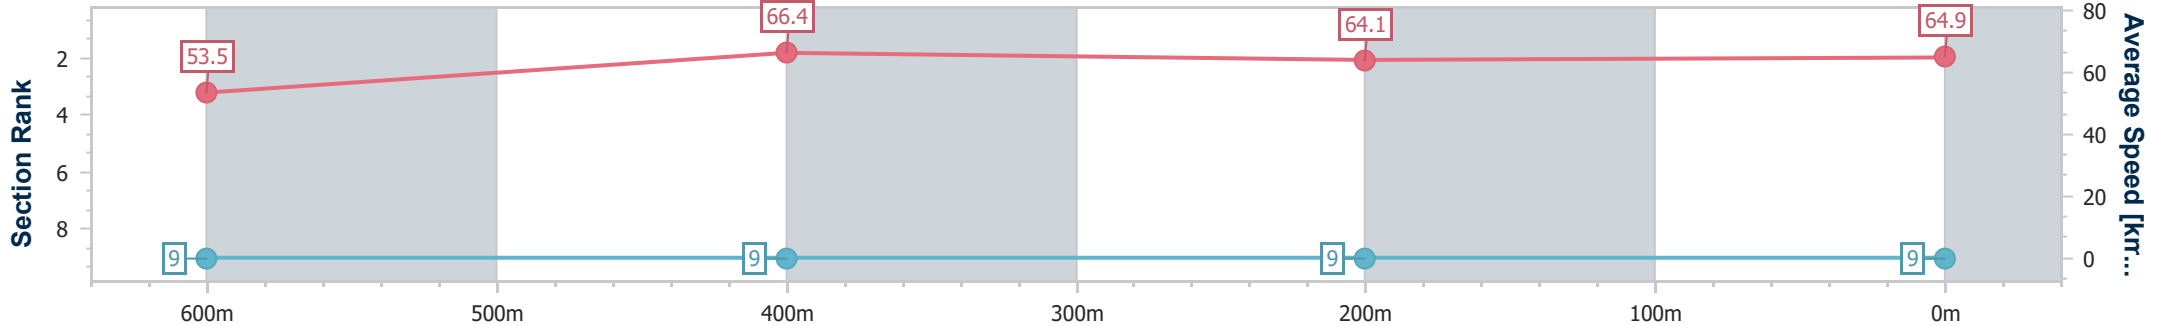

Horse/Jockey Name	Mishani Wolf
Final Rank	9
Fastest Section Time (Section)	0:10.86 (600m)
Top Speed [km/h] (Section)	66.8 (600m)
Race State	Finished

Ipswich QLD Professional
Race 2: RECOVERY RACES 27 JANUARY QTIS Two-Year-Old
Handicap - 800m

18 January 2024 - 14:25

Track Rating: Soft 6, Weather: Overcast, Rail Position: +8m Entire

Section	Overall	600m	400m	200m
Section Times	0:47.75 [9] (0:13.44)	0:34.31 [9] (0:10.86)	0:23.45 [9] (0:11.15)	0:12.30 [9] (0:12.30)
Average Speed [km/h]	53.5	66.4	64.1	64.9
Top Speed [km/h]	66.4	66.8	65.9	66.0
Avg. Dist. to Rail [m]	3.7	0.7	1.6	0.8
Avg. Stride Freq. [Hz]	2.3	2.4	2.4	2.4
Avg. Stride Length [m]	6.6	7.7	7.6	7.6

- [ ] Ranking at each section and finish
- -.-.- No data available at this section
- NA No data available