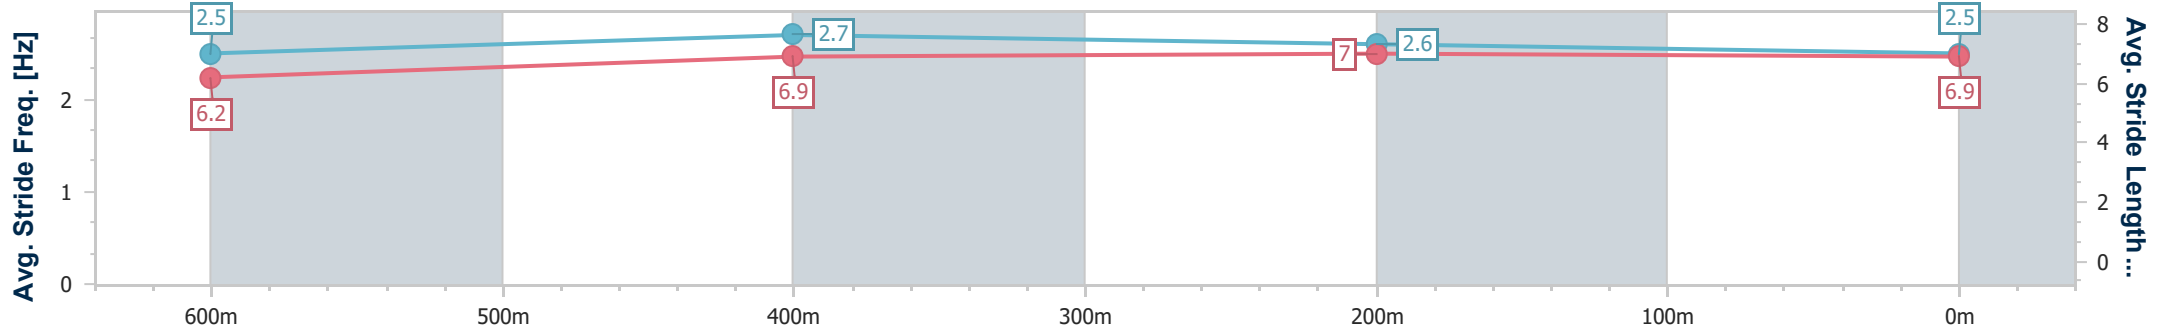

Horse/Jockey Name	Little Iffy
Final Rank	8
Fastest Section Time (Section)	0:10.80 (600m)
Top Speed [km/h] (Section)	66.8 (600m)
Race State	Finished

Ipswich QLD Professional
Race 2: RECOVERY RACES 27 JANUARY QTIS Two-Year-Old
Handicap - 800m

18 January 2024 - 14:25

Track Rating: Soft 6, Weather: Overcast, Rail Position: +8m Entire

Section	Overall	600m	400m	200m
Section Times	0:47.40 [8] (0:13.13)	0:34.27 [8] (0:10.80)	0:23.47 [8] (0:10.97)	0:12.50 [8] (0:12.50)
Average Speed [km/h]	54.8	66.3	65.5	63.6
Top Speed [km/h]	66.0	66.8	66.6	65.2
Avg. Dist. to Rail [m]	7.5	1.4	1.1	2.5
Avg. Stride Freq. [Hz]	2.5	2.7	2.6	2.5
Avg. Stride Length [m]	6.2	6.9	7.0	6.9

- [ ] Ranking at each section and finish
- -.-.- No data available at this section
- NA No data available