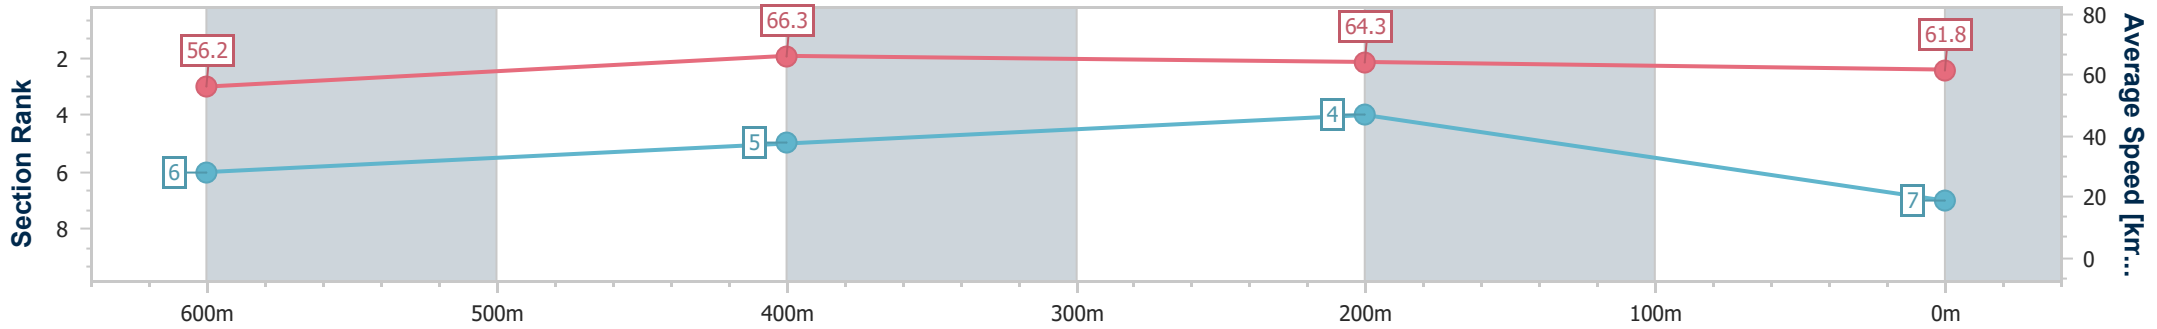

Horse/Jockey Name	Mishani Hitman
Final Rank	7
Fastest Section Time (Section)	0:10.60 (600m)
Top Speed [km/h] (Section)	68.1 (Overall)
Race State	Finished

Ipswich QLD Professional
Race 2: RECOVERY RACES 27 JANUARY QTIS Two-Year-Old
Handicap - 800m

18 January 2024 - 14:25

Track Rating: Soft 6, Weather: Overcast, Rail Position: +8m Entire

Section	Overall	600m	400m	200m
Section Times	0:47.21 [7] (0:12.82)	0:34.39 [6] (0:10.60)	0:23.79 [5] (0:10.91)	0:12.88 [4] (0:12.88)
Average Speed [km/h]	56.2	66.3	64.3	61.8
Top Speed [km/h]	68.1	67.6	66.5	63.9
Avg. Dist. to Rail [m]	4.7	5.9	6.0	4.2
Avg. Stride Freq. [Hz]	2.6	2.6	2.5	2.4
Avg. Stride Length [m]	6.1	7.1	7.2	7.1

- [ ] Ranking at each section and finish
- -.-.- No data available at this section
- NA No data available