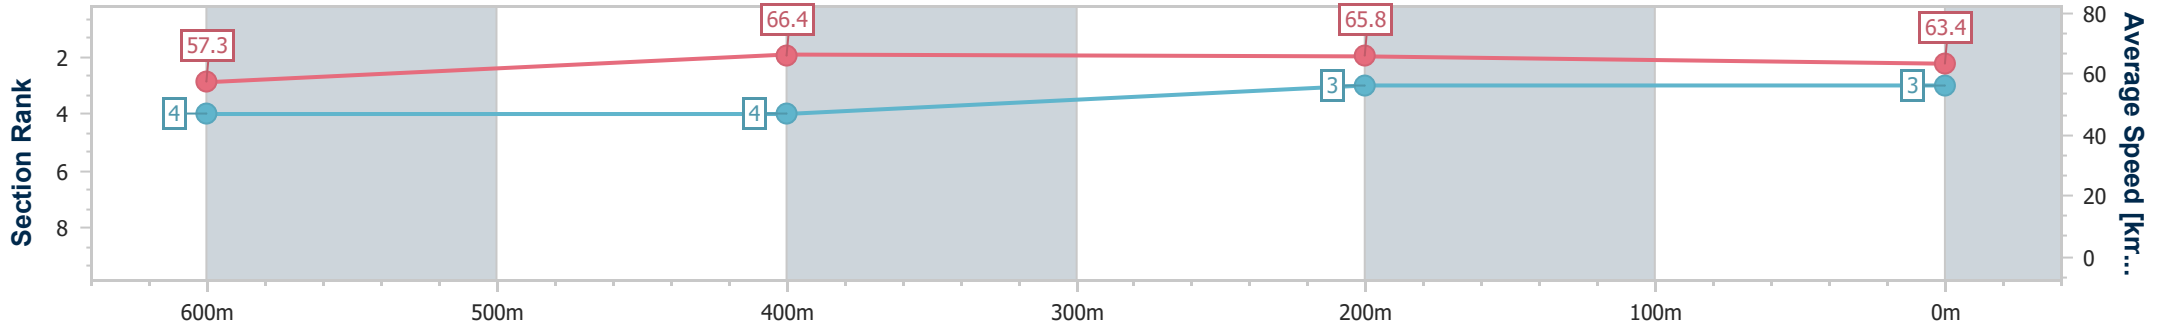

Horse/Jockey Name	She's Pushy
Final Rank	3
Fastest Section Time (Section)	0:10.78 (600m)
Top Speed [km/h] (Section)	68.1 (Overall)
Race State	Finished

Ipswich QLD Professional
Race 2: RECOVERY RACES 27 JANUARY QTIS Two-Year-Old
Handicap - 800m

18 January 2024 - 14:25

Track Rating: Soft 6, Weather: Overcast, Rail Position: +8m Entire

Section	Overall	600m	400m	200m
Section Times	0:46.81 [3] (0:12.61)	0:34.20 [4] (0:10.78)	0:23.42 [4] (0:10.91)	0:12.51 [3] (0:12.51)
Average Speed [km/h]	57.3	66.4	65.8	63.4
Top Speed [km/h]	68.1	67.2	66.3	65.7
Avg. Dist. to Rail [m]	4.3	0.7	1.4	1.2
Avg. Stride Freq. [Hz]	2.5	2.5	2.5	2.4
Avg. Stride Length [m]	6.3	7.5	7.5	7.2

- [ ] Ranking at each section and finish
- -.-.- No data available at this section
- NA No data available