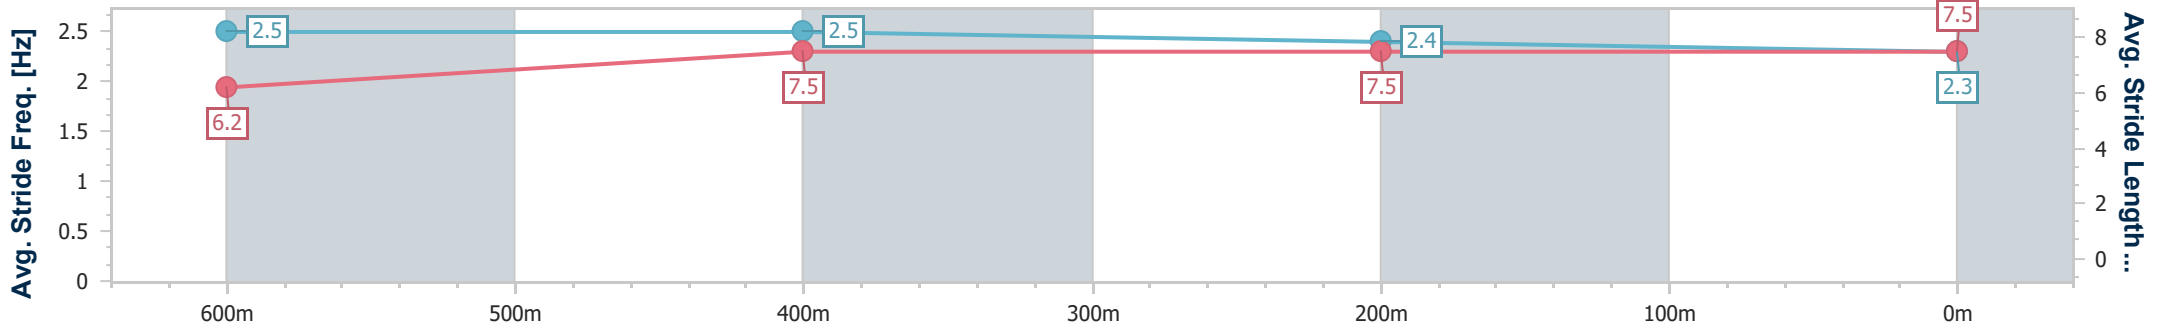

Horse/Jockey Name	Weather
Final Rank	6
Fastest Section Time (Section)	0:10.75 (600m)
Top Speed [km/h] (Section)	68.4 (600m)
Race State	Finished

Ipswich QLD Professional
Race 2: RECOVERY RACES 27 JANUARY QTIS Two-Year-Old
Handicap - 800m

18 January 2024 - 14:25

Track Rating: Soft 6, Weather: Overcast, Rail Position: +8m Entire

Section	Overall	600m	400m	200m
Section Times	0:47.00 [6] (0:12.78)	0:34.22 [5] (0:10.75)	0:23.47 [6] (0:11.01)	0:12.46 [7] (0:12.46)
Average Speed [km/h]	56.3	67.1	65.6	64.2
Top Speed [km/h]	68.2	68.4	65.8	65.3
Avg. Dist. to Rail [m]	5.7	1.2	1.9	4.9
Avg. Stride Freq. [Hz]	2.5	2.5	2.4	2.3
Avg. Stride Length [m]	6.2	7.5	7.5	7.5

- [ ] Ranking at each section and finish
- -.-.- No data available at this section
- NA No data available