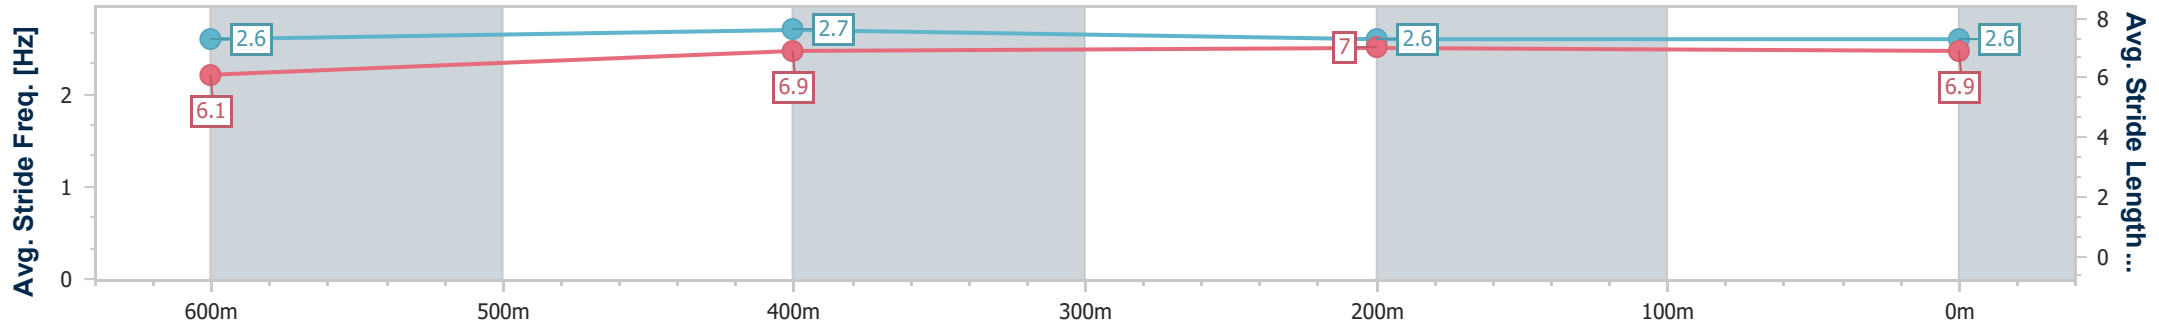

Horse/Jockey Name	Mishani Amore
Final Rank	5
Fastest Section Time (Section)	0:10.79 (600m)
Top Speed [km/h] (Section)	67.4 (600m)
Race State	Finished

Ipswich QLD Professional
Race 2: RECOVERY RACES 27 JANUARY QTIS Two-Year-Old
Handicap - 800m

18 January 2024 - 14:25

Track Rating: Soft 6, Weather: Overcast, Rail Position: +8m Entire

Section	Overall	600m	400m	200m
Section Times	0:46.91 [5] (0:12.85)	0:34.06 [7] (0:10.79)	0:23.27 [7] (0:10.86)	0:12.41 [6] (0:12.41)
Average Speed [km/h]	56.2	66.0	66.0	64.3
Top Speed [km/h]	67.0	67.4	66.4	66.2
Avg. Dist. to Rail [m]	1.9	1.2	1.3	0.6
Avg. Stride Freq. [Hz]	2.6	2.7	2.6	2.6
Avg. Stride Length [m]	6.1	6.9	7.0	6.9

- [ ] Ranking at each section and finish
- -.-.- No data available at this section
- NA No data available