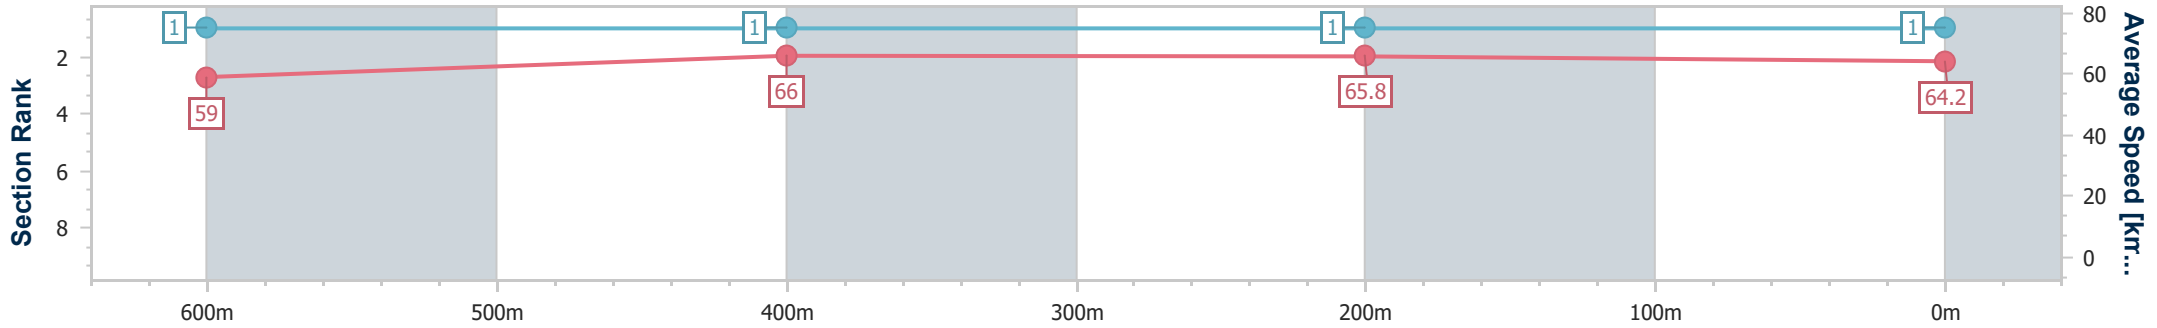

18 January 2024 - 14:25

Track Rating: Soft 6, Weather: Overcast, Rail Position: +8m Entire

Section	Overall	600m	400m	200m
Section Times	0:46.29 [1] (0:12.19)	0:34.10 [1] (0:10.86)	0:23.24 [1] (0:10.81)	0:12.43 [1] (0:12.37)
Average Speed [km/h]	59.0	66.0	65.8	64.2
Top Speed [km/h]	68.0	66.7	66.7	66.1
Avg. Dist. to Rail [m]	2.5	2.1	2.4	2.0
Avg. Stride Freq. [Hz]	2.7	2.6	2.6	2.6
Avg. Stride Length [m]	6.1	6.9	7.0	6.9