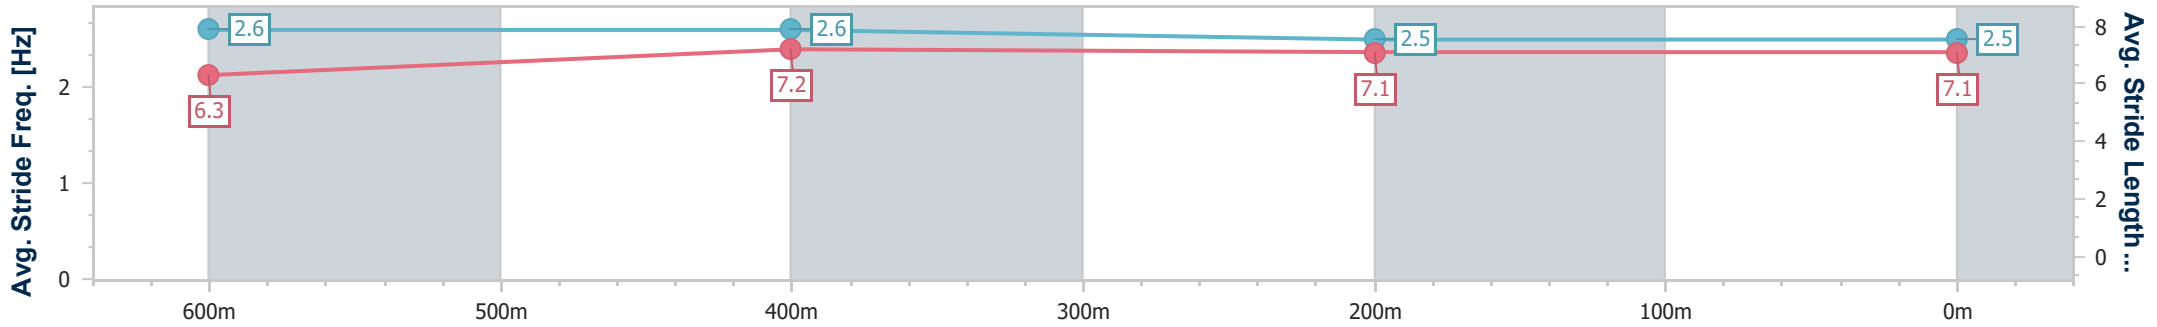

Horse/Jockey Name	Dreamdrop
Final Rank	4
Fastest Section Time (Section)	0:10.83 (600m)
Top Speed [km/h] (Section)	68.3 (600m)
Race State	Finished

Ipswich QLD Professional
Race 2: RECOVERY RACES 27 JANUARY QTIS Two-Year-Old
Handicap - 800m

18 January 2024 - 14:25

Track Rating: Soft 6, Weather: Overcast, Rail Position: +8m Entire

Section	Overall	600m	400m	200m
Section Times	0:46.87 [4] (0:12.52)	0:34.35 [3] (0:10.83)	0:23.52 [3] (0:11.06)	0:12.46 [5] (0:12.46)
Average Speed [km/h]	57.5	66.7	64.9	64.1
Top Speed [km/h]	67.7	68.3	65.5	64.8
Avg. Dist. to Rail [m]	6.0	1.0	1.1	2.5
Avg. Stride Freq. [Hz]	2.6	2.6	2.5	2.5
Avg. Stride Length [m]	6.3	7.2	7.1	7.1

- [ ] Ranking at each section and finish
- -.-.- No data available at this section
- NA No data available