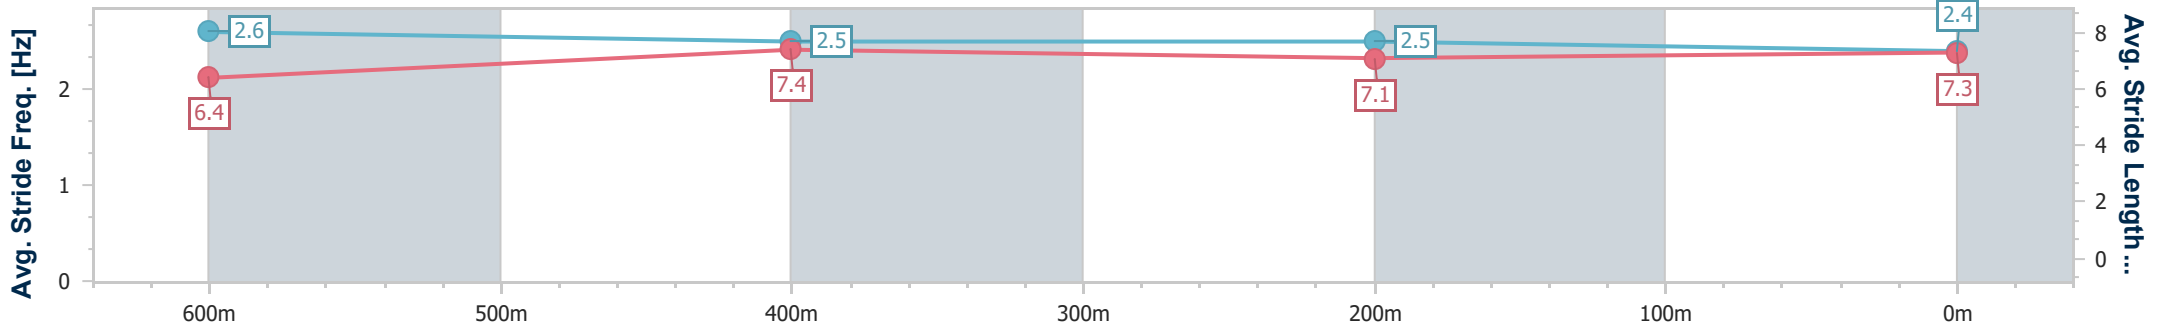

Horse/Jockey Name	Allez Paris
Final Rank	2
Fastest Section Time (Section)	0:10.78 (600m)
Top Speed [km/h] (Section)	67.9 (Overall)
Race State	Finished

Ipswich QLD Professional
Race 2: RECOVERY RACES 27 JANUARY QTIS Two-Year-Old Handicap - 800m

18 January 2024 - 14:25

Track Rating: Soft 6, Weather: Overcast, Rail Position: +8m Entire

Section	Overall	600m	400m	200m
Section Times	0:46.43 [2] (0:12.34)	0:34.09 [2] (0:10.78)	0:23.31 [2] (0:10.98)	0:12.33 [2] (0:12.33)
Average Speed [km/h]	58.2	66.7	65.5	64.5
Top Speed [km/h]	67.9	67.7	66.5	65.6
Avg. Dist. to Rail [m]	1.9	0.5	0.4	0.5
Avg. Stride Freq. [Hz]	2.6	2.5	2.5	2.4
Avg. Stride Length [m]	6.4	7.4	7.1	7.3

- [ ] Ranking at each section and finish
- -.-.- No data available at this section
- NA No data available