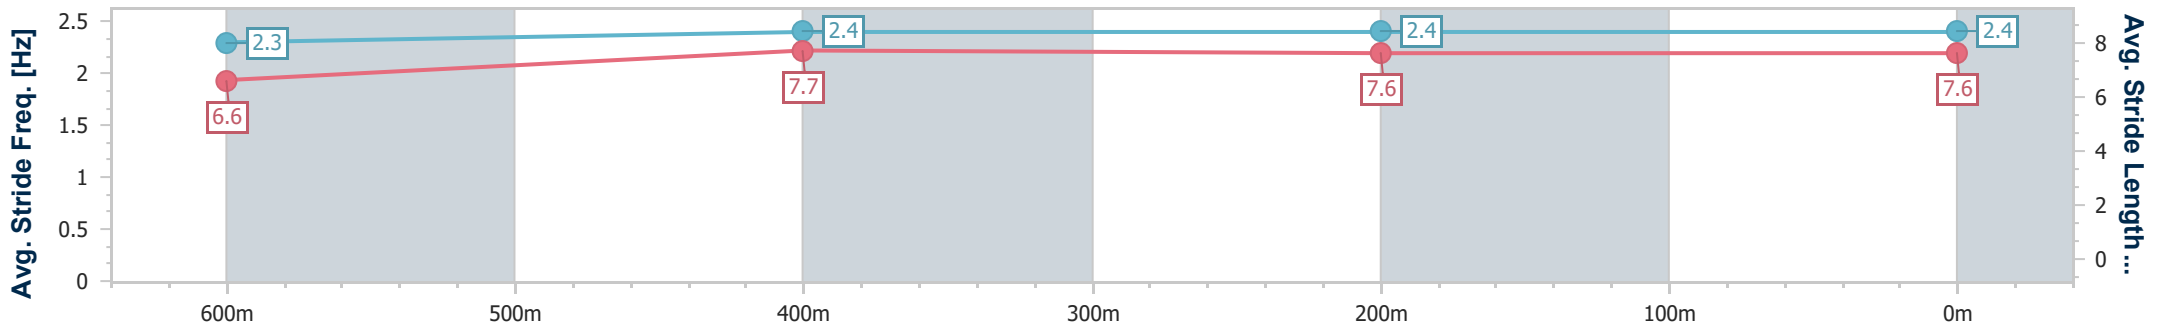

- [ ] Ranking at each section and finish
- .-.- No data available at this section
- NA No data available

Horse/Jockey Name	Mishani Wolf
Final Rank	9
Fastest Section Time (Section)	0:10.86 (600m)
Top Speed [km/h] (Section)	66.8 (600m)
Race State	Finished

- [ ] Ranking at each section and finish
- .-.- No data available at this section
- NA No data available