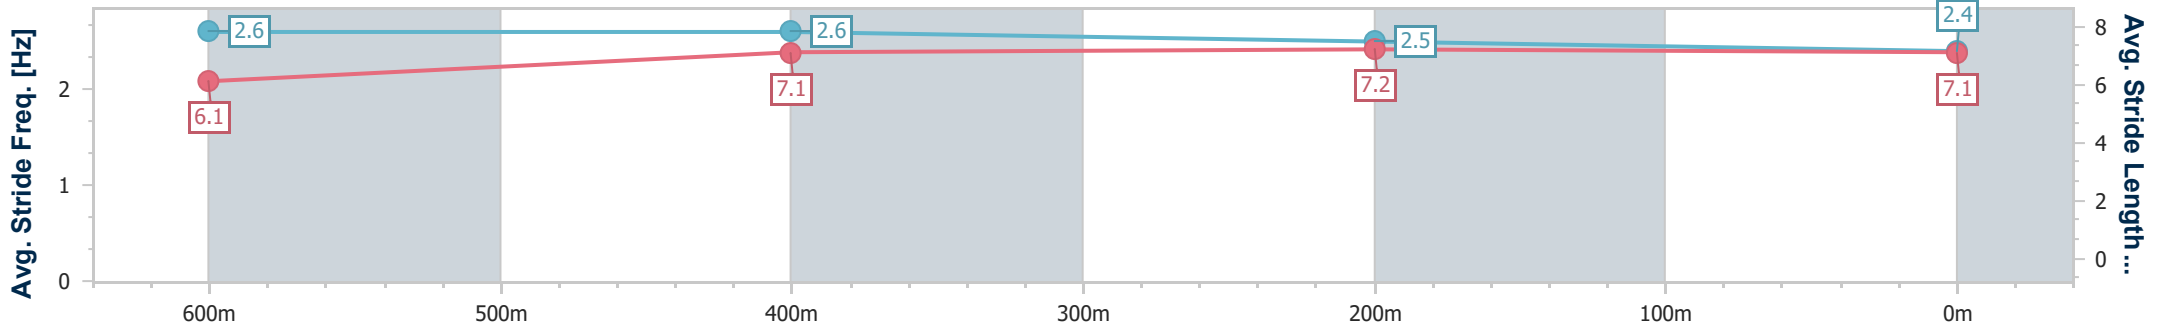

Horse/Jockey Name	Mishani Hitman
Final Rank	7
Fastest Section Time (Section)	0:10.60 (600m)
Top Speed [km/h] (Section)	68.1 (Overall)
Race State	Finished

Ipswich QLD Professional
Race 2: RECOVERY RACES 27 JANUARY QTIS Two-Year-Old
Handicap - 800m

18 January 2024 - 14:25

Track Rating: Soft 6, Weather: Overcast, Rail Position: +8m Entire

Section	Overall	600m	400m	200m
Section Times	0:47.21 [7] (0:12.82)	0:34.39 [6] (0:10.60)	0:23.79 [5] (0:10.91)	0:12.88 [4] (0:12.88)
Average Speed [km/h]	56.2	66.3	64.3	61.8
Top Speed [km/h]	68.1	67.6	66.5	63.9
Avg. Dist. to Rail [m]	4.7	5.9	6.0	4.2
Avg. Stride Freq. [Hz]	2.6	2.6	2.5	2.4
Avg. Stride Length [m]	6.1	7.1	7.2	7.1

- [ ] Ranking at each section and finish
- -.-.- No data available at this section
- NA No data available