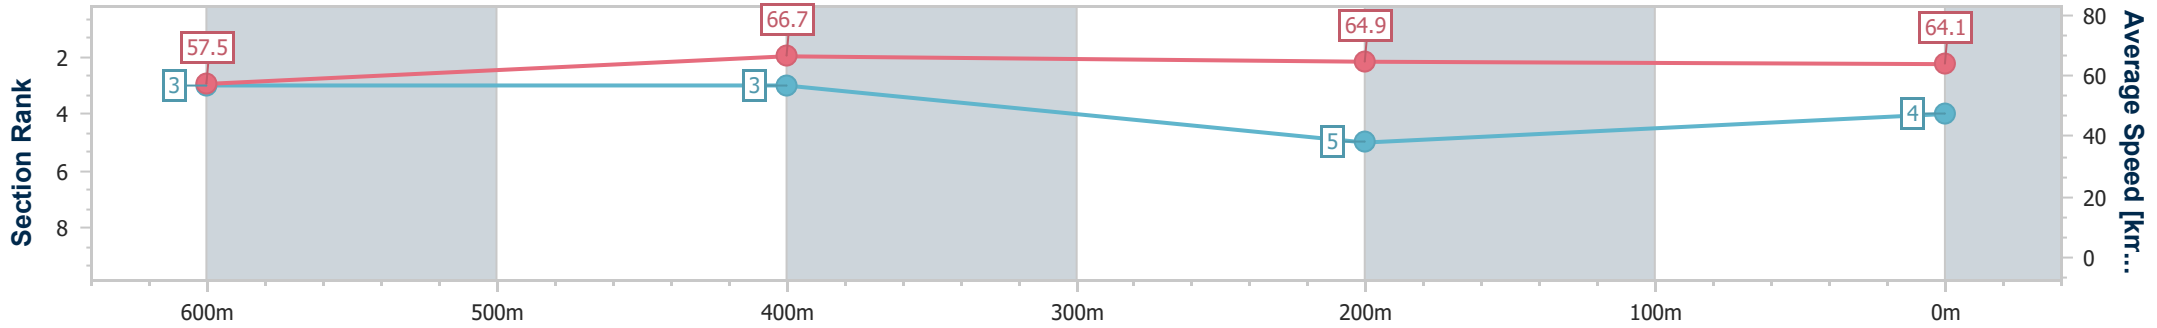

Horse/Jockey Name	Dreamdrop
Final Rank	4
Fastest Section Time (Section)	0:10.83 (600m)
Top Speed [km/h] (Section)	68.3 (600m)
Race State	Finished

Ipswich QLD Professional
Race 2: RECOVERY RACES 27 JANUARY QTIS Two-Year-Old
Handicap - 800m

18 January 2024 - 14:25

Track Rating: Soft 6, Weather: Overcast, Rail Position: +8m Entire

Section	Overall	600m	400m	200m
Section Times	0:46.87 [4] (0:12.52)	0:34.35 [3] (0:10.83)	0:23.52 [3] (0:11.06)	0:12.46 [5] (0:12.46)
Average Speed [km/h]	57.5	66.7	64.9	64.1
Top Speed [km/h]	67.7	68.3	65.5	64.8
Avg. Dist. to Rail [m]	6.0	1.0	1.1	2.5
Avg. Stride Freq. [Hz]	2.6	2.6	2.5	2.5
Avg. Stride Length [m]	6.3	7.2	7.1	7.1

- [ ] Ranking at each section and finish
- -.-.- No data available at this section
- NA No data available