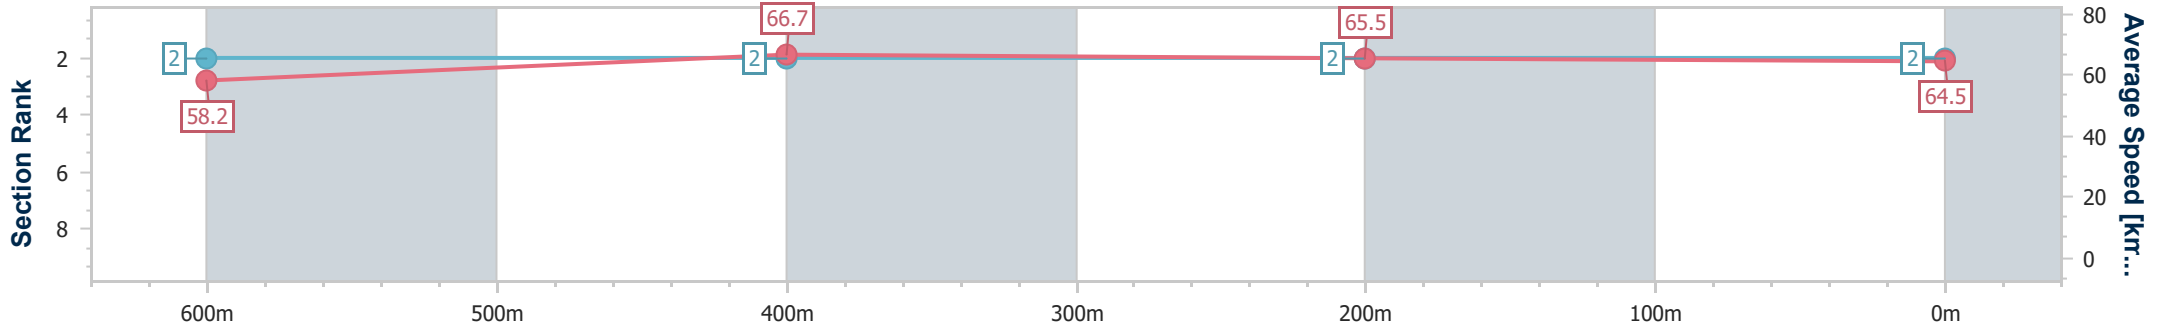

Horse/Jockey Name	Allez Paris
Final Rank	2
Fastest Section Time (Section)	0:10.78 (600m)
Top Speed [km/h] (Section)	67.9 (Overall)
Race State	Finished

Ipswich QLD Professional
Race 2: RECOVERY RACES 27 JANUARY QTIS Two-Year-Old Handicap - 800m

18 January 2024 - 14:25

Track Rating: Soft 6, Weather: Overcast, Rail Position: +8m Entire

Section	Overall	600m	400m	200m
Section Times	0:46.43 [2] (0:12.34)	0:34.09 [2] (0:10.78)	0:23.31 [2] (0:10.98)	0:12.33 [2] (0:12.33)
Average Speed [km/h]	58.2	66.7	65.5	64.5
Top Speed [km/h]	67.9	67.7	66.5	65.6
Avg. Dist. to Rail [m]	1.9	0.5	0.4	0.5
Avg. Stride Freq. [Hz]	2.6	2.5	2.5	2.4
Avg. Stride Length [m]	6.4	7.4	7.1	7.3

- [ ] Ranking at each section and finish
- -.-.- No data available at this section
- NA No data available