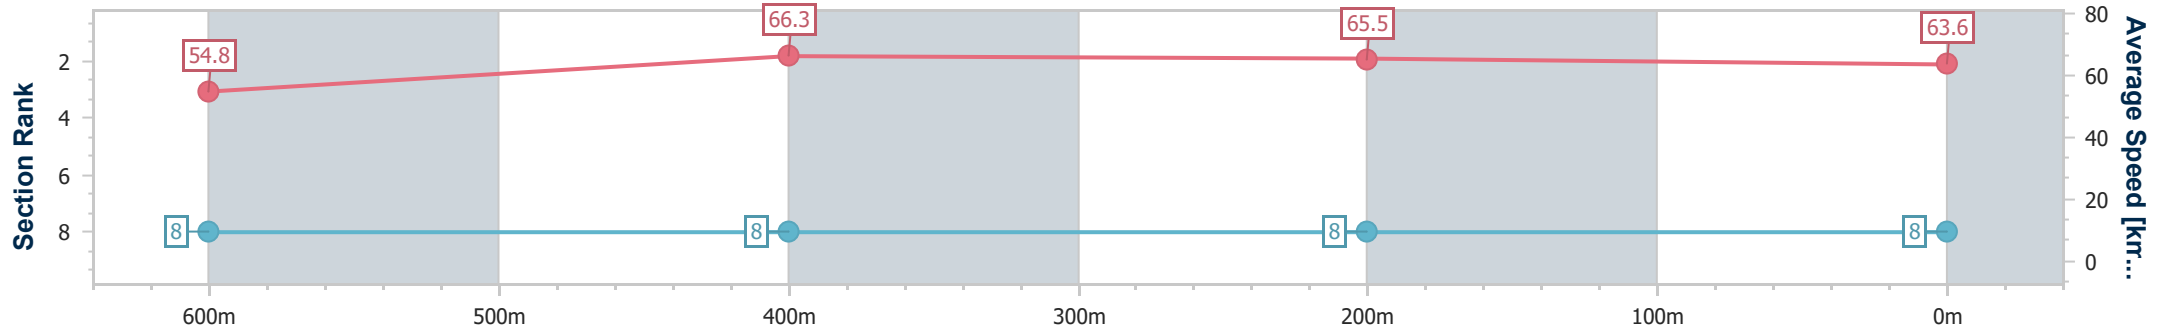

Horse/Jockey Name	Little Iffy
Final Rank	8
Fastest Section Time (Section)	0:10.80 (600m)
Top Speed [km/h] (Section)	66.8 (600m)
Race State	Finished

Ipswich QLD Professional
Race 2: RECOVERY RACES 27 JANUARY QTIS Two-Year-Old
Handicap - 800m

18 January 2024 - 14:25

Track Rating: Soft 6, Weather: Overcast, Rail Position: +8m Entire

Section	Overall	600m	400m	200m
Section Times	0:47.40 [8] (0:13.13)	0:34.27 [8] (0:10.80)	0:23.47 [8] (0:10.97)	0:12.50 [8] (0:12.50)
Average Speed [km/h]	54.8	66.3	65.5	63.6
Top Speed [km/h]	66.0	66.8	66.6	65.2
Avg. Dist. to Rail [m]	7.5	1.4	1.1	2.5
Avg. Stride Freq. [Hz]	2.5	2.7	2.6	2.5
Avg. Stride Length [m]	6.2	6.9	7.0	6.9

- [ ] Ranking at each section and finish
- -.-.- No data available at this section
- NA No data available