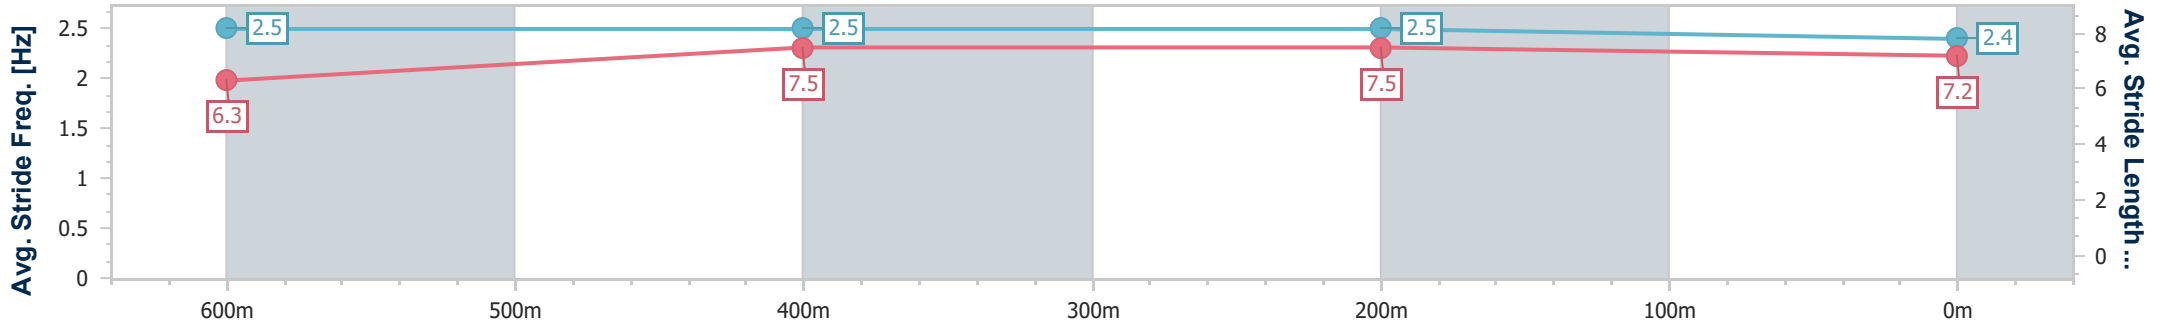

Horse/Jockey Name	She's Pushy
Final Rank	3
Fastest Section Time (Section)	0:10.78 (600m)
Top Speed [km/h] (Section)	68.1 (Overall)
Race State	Finished

Ipswich QLD Professional
Race 2: RECOVERY RACES 27 JANUARY QTIS Two-Year-Old
Handicap - 800m

18 January 2024 - 14:25

Track Rating: Soft 6, Weather: Overcast, Rail Position: +8m Entire

Section	Overall	600m	400m	200m
Section Times	0:46.81 [3] (0:12.61)	0:34.20 [4] (0:10.78)	0:23.42 [4] (0:10.91)	0:12.51 [3] (0:12.51)
Average Speed [km/h]	57.3	66.4	65.8	63.4
Top Speed [km/h]	68.1	67.2	66.3	65.7
Avg. Dist. to Rail [m]	4.3	0.7	1.4	1.2
Avg. Stride Freq. [Hz]	2.5	2.5	2.5	2.4
Avg. Stride Length [m]	6.3	7.5	7.5	7.2

- [ ] Ranking at each section and finish
- -.-.- No data available at this section
- NA No data available