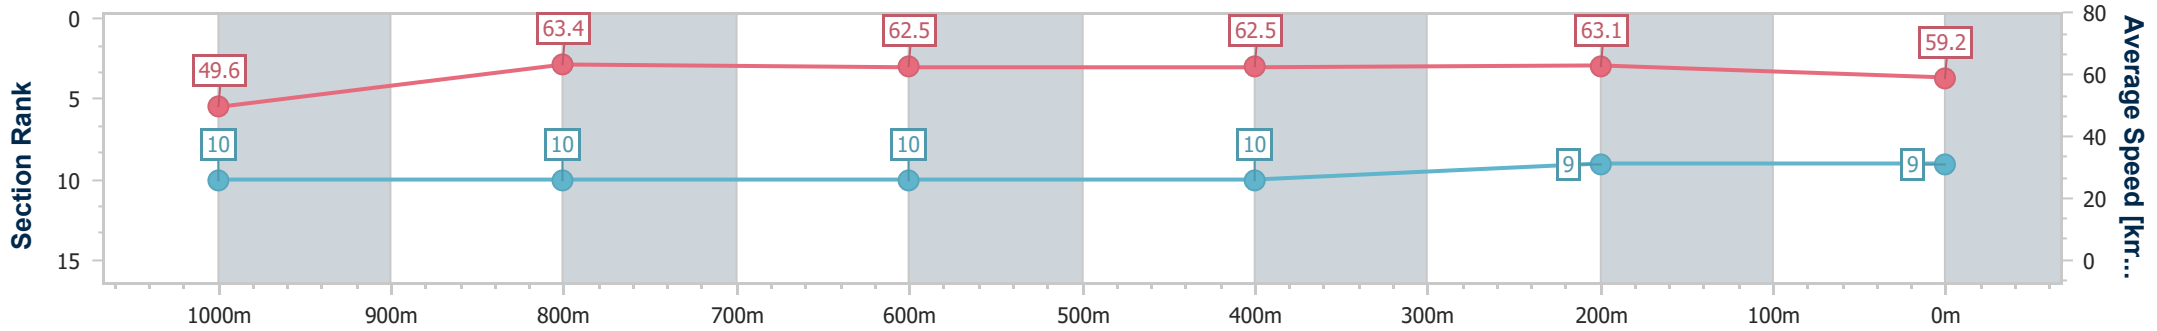

Ipswich QLD Professional

Race 6: SEVEN NEWS BENCHMARK 58 Handicap - 1200m

18 January 2024 - 16:51

Track Rating: Soft 5, Weather: Overcast, Rail Position: +8m Entire

Section	Overall	1000m	800m	600m	400m	200m
Section Times	1:12.62 [9] (0:14.50)	0:58.12 [10] (0:11.44)	0:46.68 [10] (0:11.53)	0:35.15 [10] (0:11.56)	0:23.59 [10] (0:11.41)	0:12.18 [9] (0:12.18)
Average Speed [km/h]	49.6	63.4	62.5	62.5	63.1	59.2
Top Speed [km/h]	65.0	65.6	64.1	64.5	64.2	62.2
Avg. Dist. to Rail [m]	4.3	2.0	0.8	0.8	0.6	2.7
Avg. Stride Freq. [Hz]	2.2	2.3	2.3	2.3	2.3	2.2
Avg. Stride Length [m]	6.2	7.7	7.7	7.7	7.7	7.3

- [] Ranking at each section and finish
- .-.-.- No data available at this section
- NA No data available

Horse/Jockey Name	Late Night Devil
Final Rank	10
Fastest Section Time (Section)	0:11.35 (1000m)
Top Speed [km/h] (Section)	66.1 (1000m)
Race State	Finished