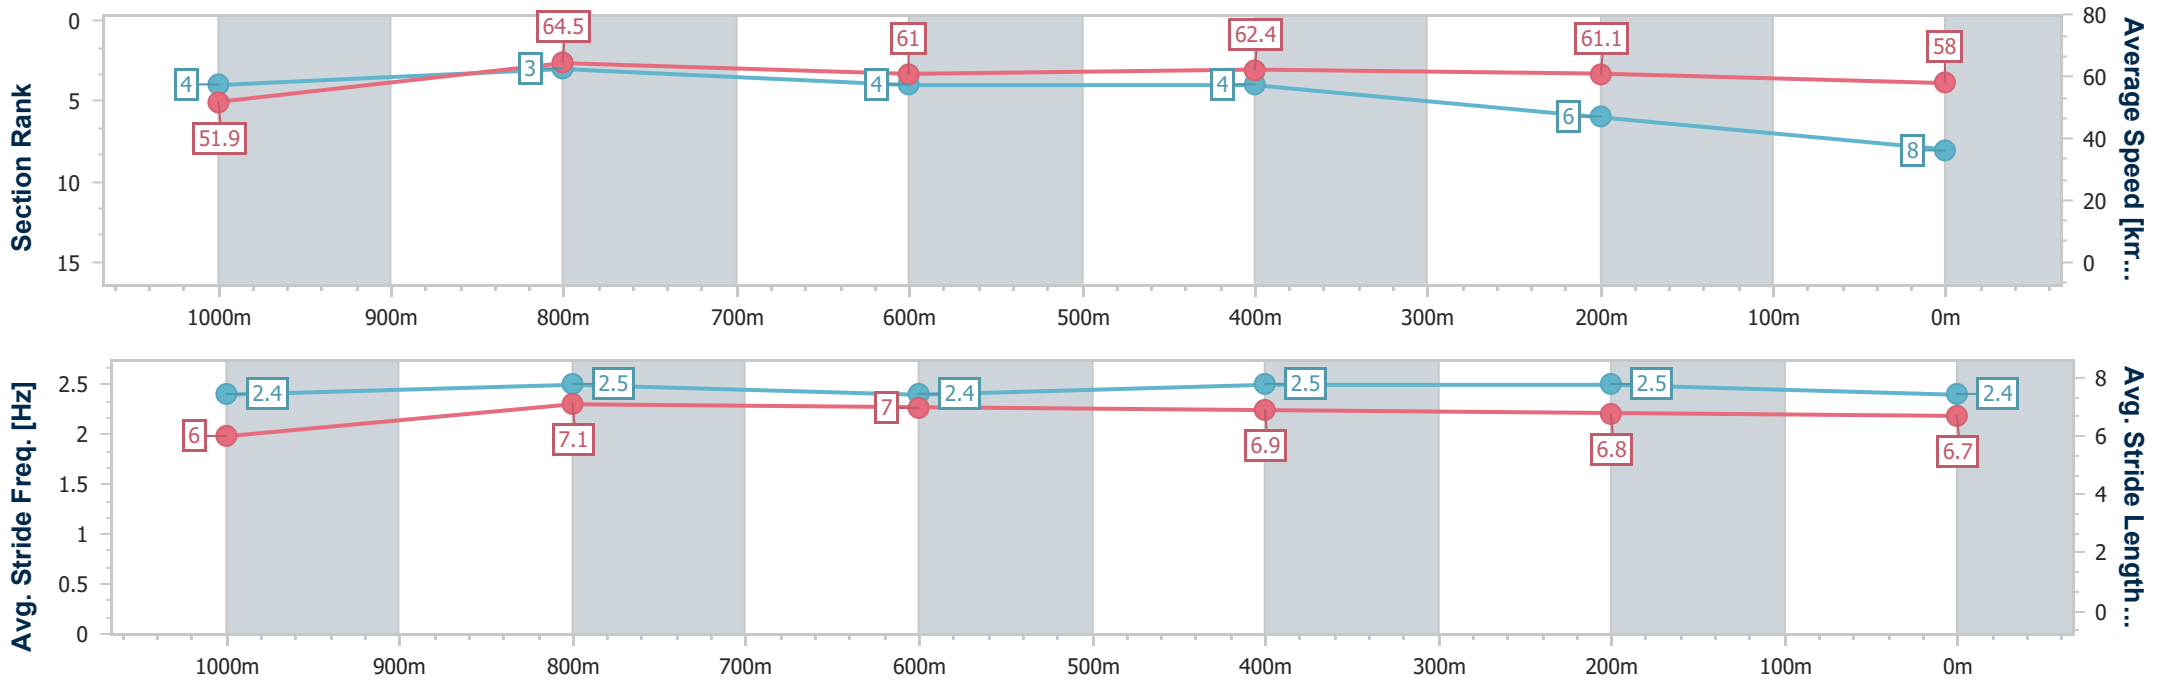

Ipswich QLD Professional

Race 6: SEVEN NEWS BENCHMARK 58 Handicap - 1200m

18 January 2024 - 16:51

Track Rating: Soft 5, Weather: Overcast, Rail Position: +8m Entire

Section	Overall	1000m	800m	600m	400m	200m
Section Times	1:12.54 [8] (0:13.89)	0:58.65 [4] (0:11.16)	0:47.49 [3] (0:11.80)	0:35.69 [4] (0:11.50)	0:24.19 [4] (0:11.76)	0:12.43 [6] (0:12.43)
Average Speed [km/h]	51.9	64.5	61.0	62.4	61.1	58.0
Top Speed [km/h]	64.1	65.7	62.5	63.1	61.7	60.3
Avg. Dist. to Rail [m]	4.8	0.4	0.4	0.6	0.5	0.7
Avg. Stride Freq. [Hz]	2.4	2.5	2.4	2.5	2.5	2.4
Avg. Stride Length [m]	6.0	7.1	7.0	6.9	6.8	6.7

- [] Ranking at each section and finish
- .-.- No data available at this section
- NA No data available

Horse/Jockey Name	Bronze Dragon
Final Rank	9
Fastest Section Time (Section)	0:11.41 (400m)
Top Speed [km/h] (Section)	65.6 (1000m)
Race State	Finished