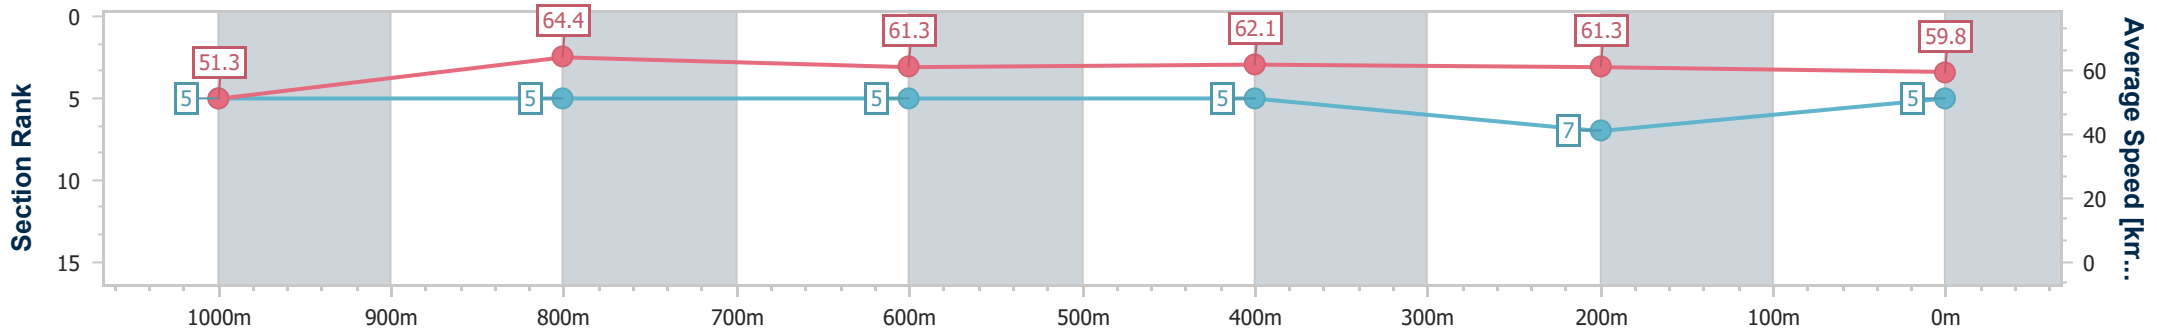

Ipswich QLD Professional

Race 6: SEVEN NEWS BENCHMARK 58 Handicap - 1200m

18 January 2024 - 16:51

Track Rating: Soft 5, Weather: Overcast, Rail Position: +8m Entire

Section	Overall	1000m	800m	600m	400m	200m
Section Times	1:12.14 [5] (0:14.06)	0:58.08 [5] (0:11.16)	0:46.92 [5] (0:11.70)	0:35.22 [5] (0:11.51)	0:23.71 [5] (0:11.69)	0:12.02 [7] (0:12.02)
Average Speed [km/h]	51.3	64.4	61.3	62.1	61.3	59.8
Top Speed [km/h]	65.2	65.3	63.7	63.0	61.8	61.6
Avg. Dist. to Rail [m]	1.8	0.4	1.3	1.3	1.2	0.5
Avg. Stride Freq. [Hz]	2.3	2.3	2.2	2.3	2.3	2.2
Avg. Stride Length [m]	6.2	7.7	7.6	7.5	7.5	7.4