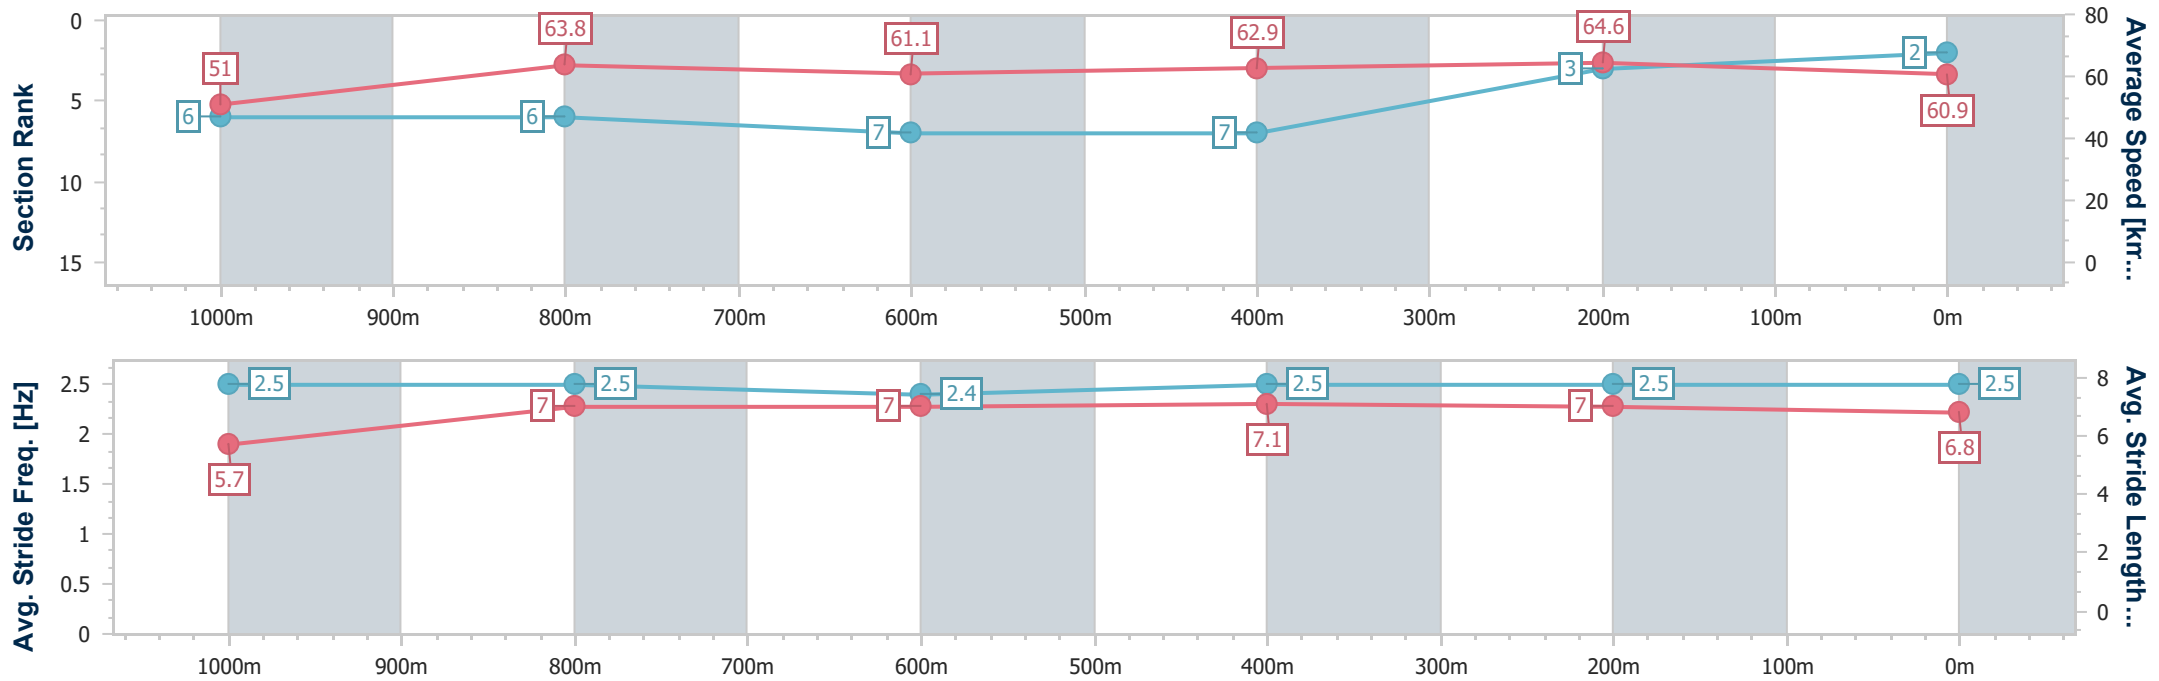

Ipswich QLD Professional

Race 6: SEVEN NEWS BENCHMARK 58 Handicap - 1200m

18 January 2024 - 16:51

Track Rating: Soft 5, Weather: Overcast, Rail Position: +8m Entire

Section	Overall	1000m	800m	600m	400m	200m
Section Times	1:11.64 [2] (0:14.07)	0:57.57 [6] (0:11.31)	0:46.26 [6] (0:11.79)	0:34.47 [7] (0:11.47)	0:23.00 [7] (0:11.16)	0:11.84 [3] (0:11.84)
Average Speed [km/h]	51.0	63.8	61.1	62.9	64.6	60.9
Top Speed [km/h]	64.6	65.1	62.7	65.4	65.9	64.6
Avg. Dist. to Rail [m]	2.7	0.4	0.3	0.4	2.1	2.9
Avg. Stride Freq. [Hz]	2.5	2.5	2.4	2.5	2.5	2.5
Avg. Stride Length [m]	5.7	7.0	7.0	7.1	7.0	6.8