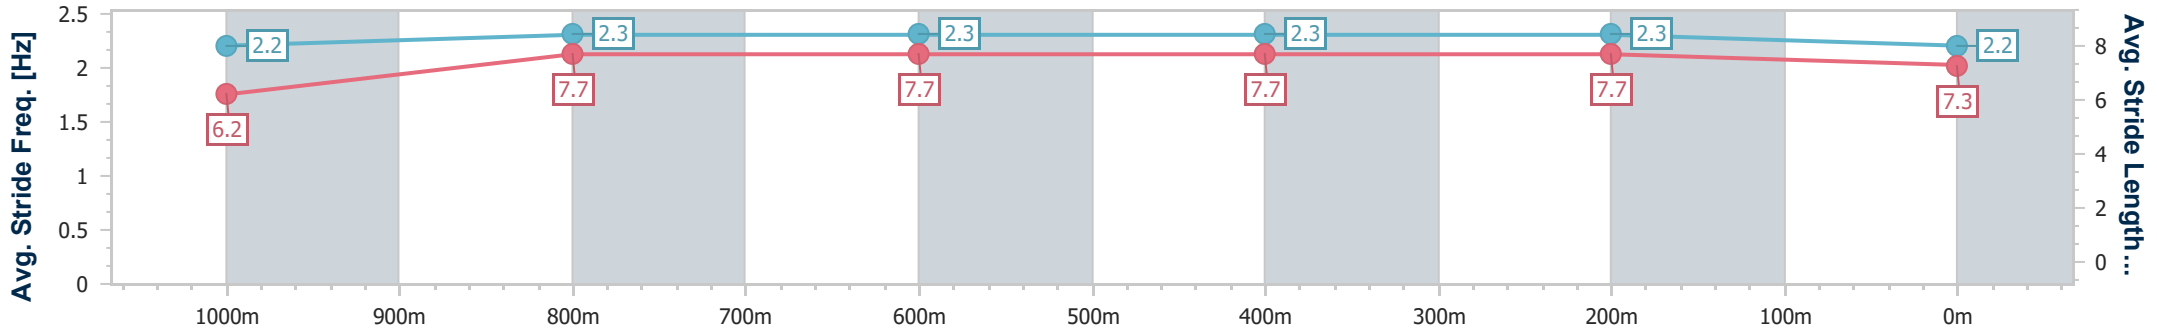

Ipswich QLD Professional

Race 6: SEVEN NEWS BENCHMARK 58 Handicap - 1200m

18 January 2024 - 16:51

Track Rating: Soft 5, Weather: Overcast, Rail Position: +8m Entire

Section	Overall	1000m	800m	600m	400m	200m
Section Times	1:12.62 [9] (0:14.50)	0:58.12 [10] (0:11.44)	0:46.68 [10] (0:11.53)	0:35.15 [10] (0:11.56)	0:23.59 [10] (0:11.41)	0:12.18 [9] (0:12.18)
Average Speed [km/h]	49.6	63.4	62.5	62.5	63.1	59.2
Top Speed [km/h]	65.0	65.6	64.1	64.5	64.2	62.2
Avg. Dist. to Rail [m]	4.3	2.0	0.8	0.8	0.6	2.7
Avg. Stride Freq. [Hz]	2.2	2.3	2.3	2.3	2.3	2.2
Avg. Stride Length [m]	6.2	7.7	7.7	7.7	7.7	7.3

- [] Ranking at each section and finish
- .-.-.- No data available at this section
- NA No data available

Horse/Jockey Name	Late Night Devil
Final Rank	10
Fastest Section Time (Section)	0:11.35 (1000m)
Top Speed [km/h] (Section)	66.1 (1000m)
Race State	Finished