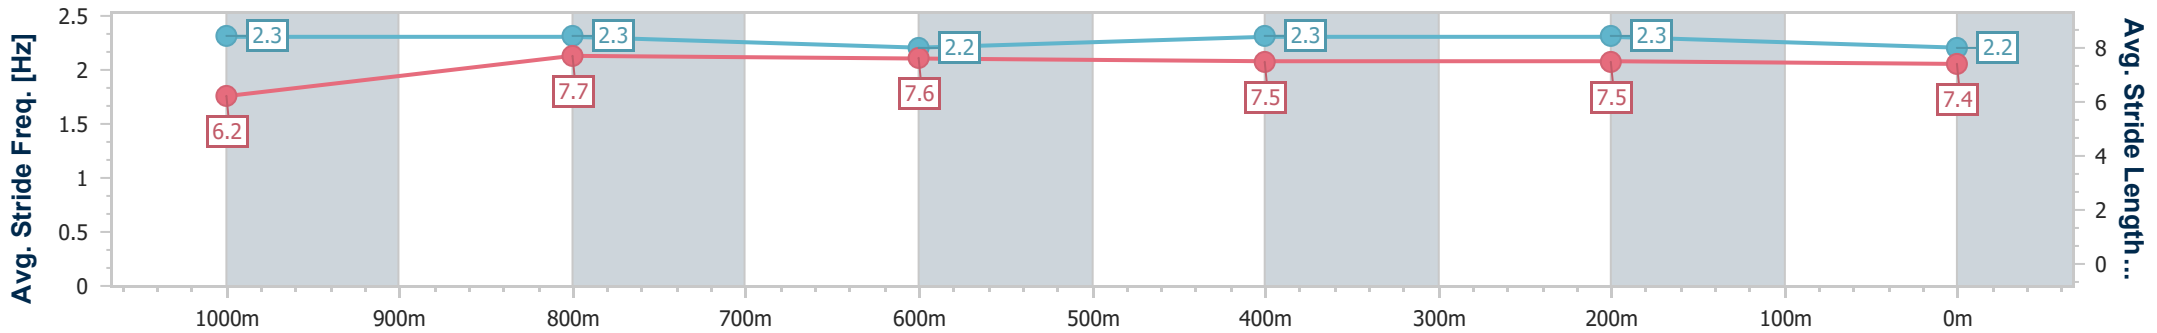

Ipswich QLD Professional

Race 6: SEVEN NEWS BENCHMARK 58 Handicap - 1200m

18 January 2024 - 16:51

Track Rating: Soft 5, Weather: Overcast, Rail Position: +8m Entire

Section	Overall	1000m	800m	600m	400m	200m
Section Times	1:12.14 [5] (0:14.06)	0:58.08 [5] (0:11.16)	0:46.92 [5] (0:11.70)	0:35.22 [5] (0:11.51)	0:23.71 [5] (0:11.69)	0:12.02 [7] (0:12.02)
Average Speed [km/h]	51.3	64.4	61.3	62.1	61.3	59.8
Top Speed [km/h]	65.2	65.3	63.7	63.0	61.8	61.6
Avg. Dist. to Rail [m]	1.8	0.4	1.3	1.3	1.2	0.5
Avg. Stride Freq. [Hz]	2.3	2.3	2.2	2.3	2.3	2.2
Avg. Stride Length [m]	6.2	7.7	7.6	7.5	7.5	7.4

- [] Ranking at each section and finish
- .-.- No data available at this section
- NA No data available

Horse/Jockey Name	Applecross
Final Rank	6
Fastest Section Time (Section)	0:11.39 (1000m)
Top Speed [km/h] (Section)	66.5 (Overall)
Race State	Finished