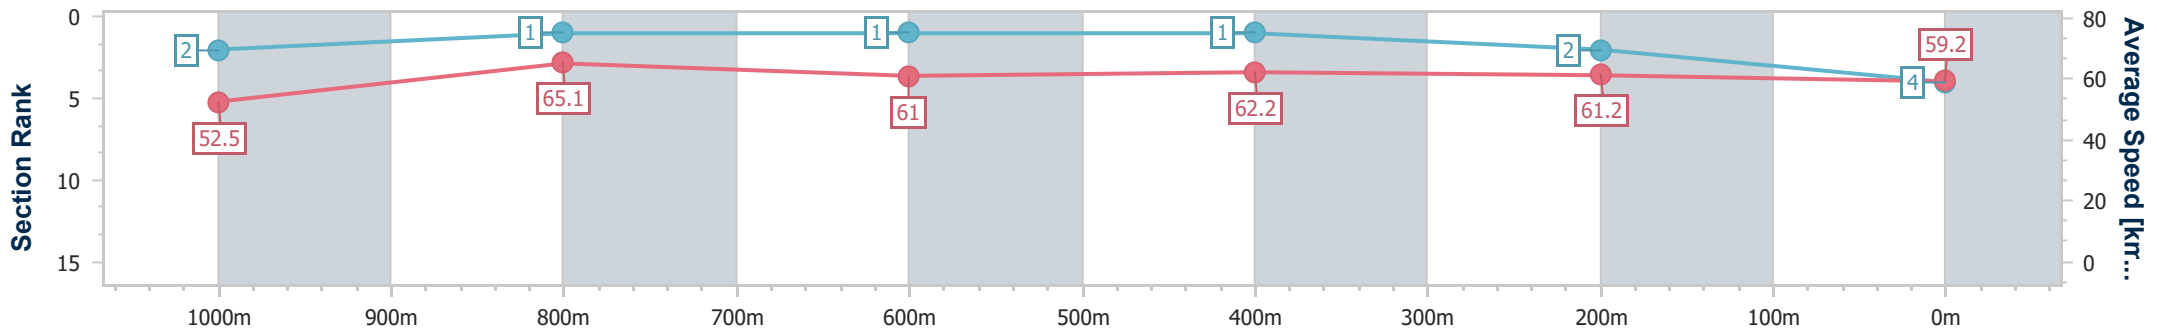

Ipswich QLD Professional

Race 6: SEVEN NEWS BENCHMARK 58 Handicap - 1200m

18 January 2024 - 16:51

Track Rating: Soft 5, Weather: Overcast, Rail Position: +8m Entire

Section	Overall	1000m	800m	600m	400m	200m
Section Times	1:11.90 [4] (0:13.74)	0:58.16 [2] (0:11.03)	0:47.13 [1] (0:11.77)	0:35.36 [1] (0:11.50)	0:23.86 [1] (0:11.70)	0:12.16 [2] (0:12.16)
Average Speed [km/h]	52.5	65.1	61.0	62.2	61.2	59.2
Top Speed [km/h]	67.7	67.8	62.6	63.2	61.5	61.0
Avg. Dist. to Rail [m]	4.0	0.4	0.8	1.1	1.1	0.5
Avg. Stride Freq. [Hz]	2.4	2.4	2.3	2.4	2.4	2.4
Avg. Stride Length [m]	6.1	7.5	7.2	7.3	7.0	6.9