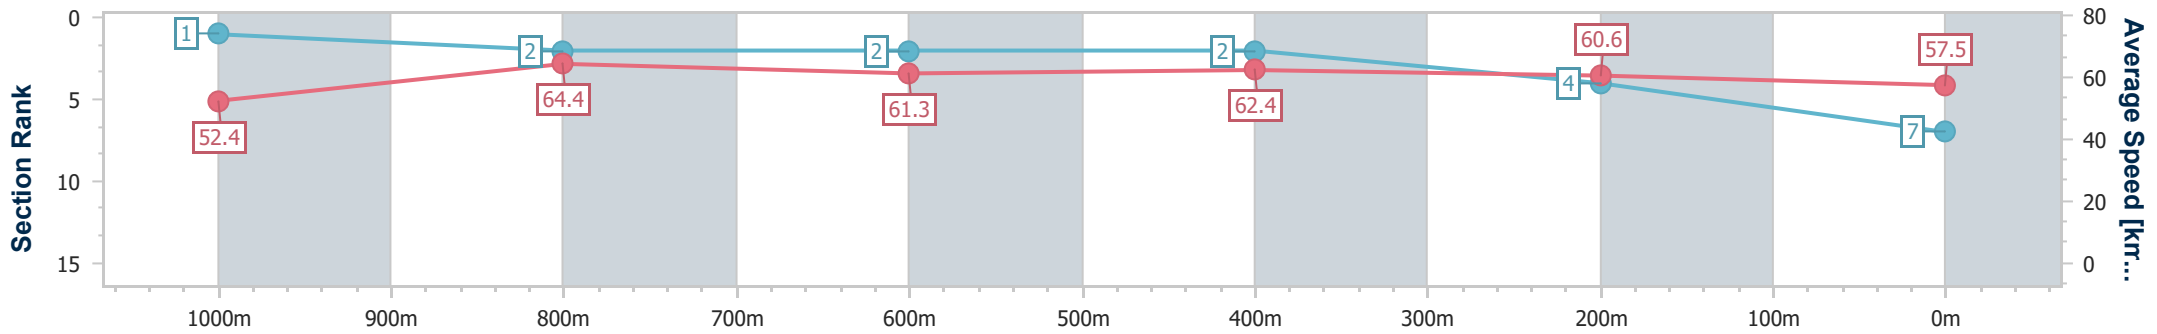

Ipswich QLD Professional

Race 6: SEVEN NEWS BENCHMARK 58 Handicap - 1200m

18 January 2024 - 16:51

Track Rating: Soft 5, Weather: Overcast, Rail Position: +8m Entire

Section	Overall	1000m	800m	600m	400m	200m
Section Times	1:12.46 [7] (0:13.72)	0:58.74 [1] (0:11.21)	0:47.53 [2] (0:11.71)	0:35.82 [2] (0:11.46)	0:24.36 [2] (0:11.86)	0:12.50 [4]
Average Speed [km/h]	52.4	64.4	61.3	62.4	60.6	57.5
Top Speed [km/h]	66.4	65.8	63.1	63.9	61.7	59.7
Avg. Dist. to Rail [m]	6.7	1.8	0.4	1.2	0.9	1.7
Avg. Stride Freq. [Hz]	2.4	2.4	2.4	2.4	2.4	2.3
Avg. Stride Length [m]	6.1	7.3	7.2	7.3	7.1	7.0