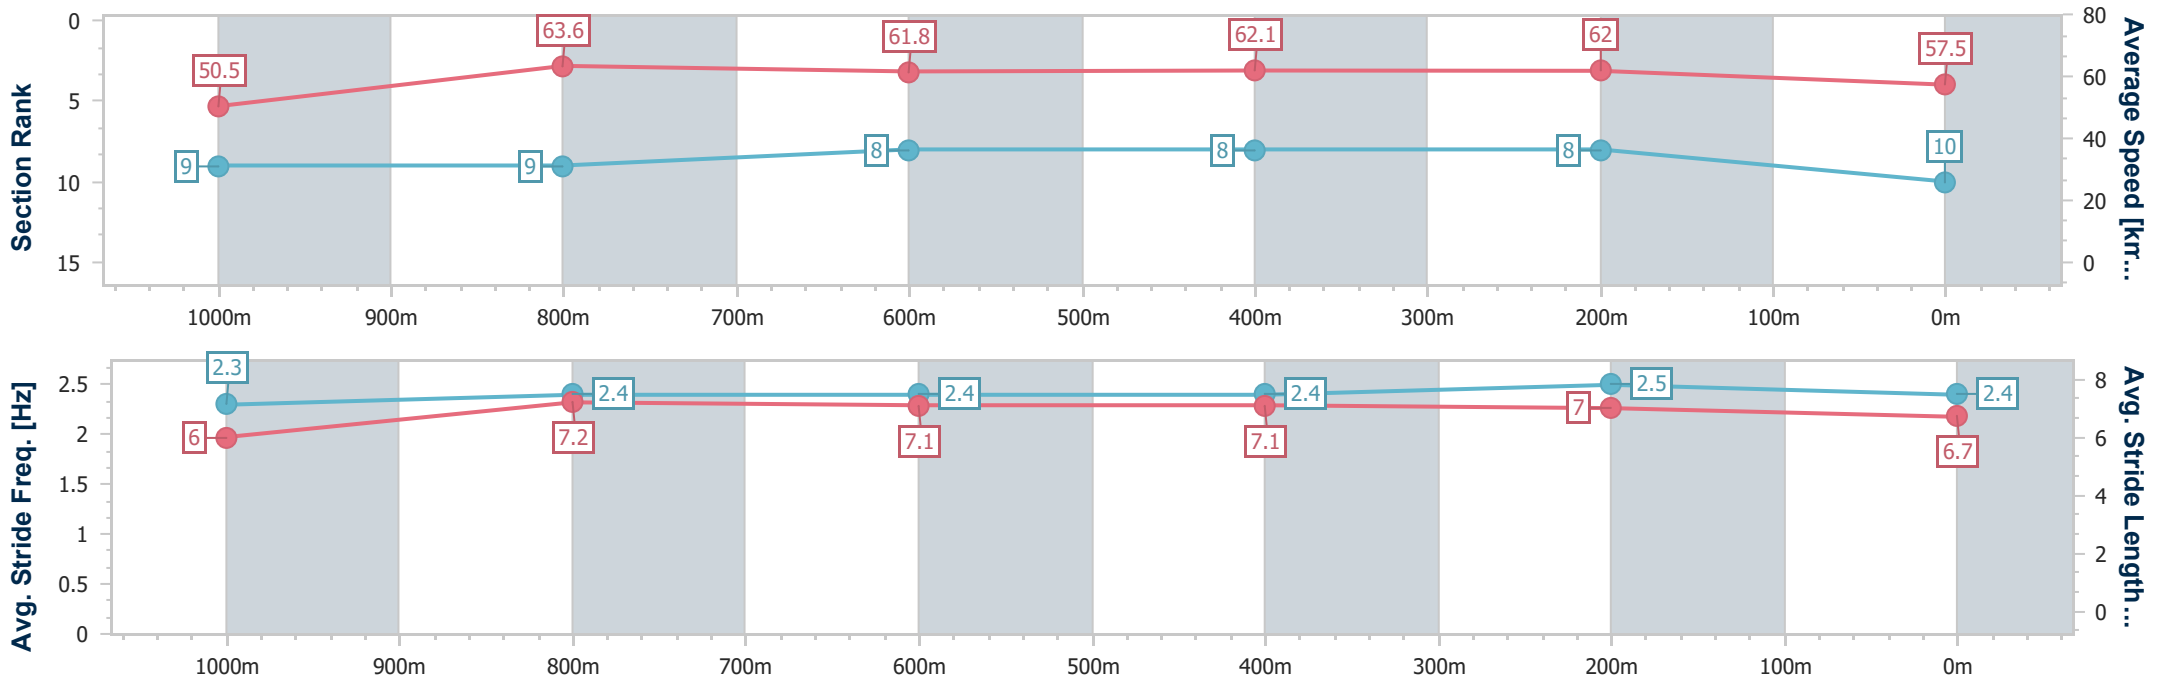

- [] Ranking at each section and finish
- .-.-.- No data available at this section
- NA No data available

Horse/Jockey Name	Late Night Devil
Final Rank	10
Fastest Section Time (Section)	0:11.35 (1000m)
Top Speed [km/h] (Section)	66.1 (1000m)
Race State	Finished

Ipswich QLD Professional

Race 6: SEVEN NEWS BENCHMARK 58 Handicap - 1200m

18 January 2024 - 16:51

Track Rating: Soft 5, Weather: Overcast, Rail Position: +8m Entire

Section	Overall	1000m	800m	600m	400m	200m
Section Times	1:12.94 [10] (0:14.31)	0:58.63 [9] (0:11.35)	0:47.28 [9] (0:11.63)	0:35.65 [8] (0:11.55)	0:24.10 [8] (0:11.59)	0:12.51 [8]
Average Speed [km/h]	50.5	63.6	61.8	62.1	62.0	57.5
Top Speed [km/h]	65.5	66.1	63.8	62.8	62.7	61.1
Avg. Dist. to Rail [m]	4.7	1.2	0.2	0.6	0.7	1.1
Avg. Stride Freq. [Hz]	2.3	2.4	2.4	2.4	2.5	2.4
Avg. Stride Length [m]	6.0	7.2	7.1	7.1	7.0	6.7

- [] Ranking at each section and finish
- .-.- No data available at this section
- NA No data available