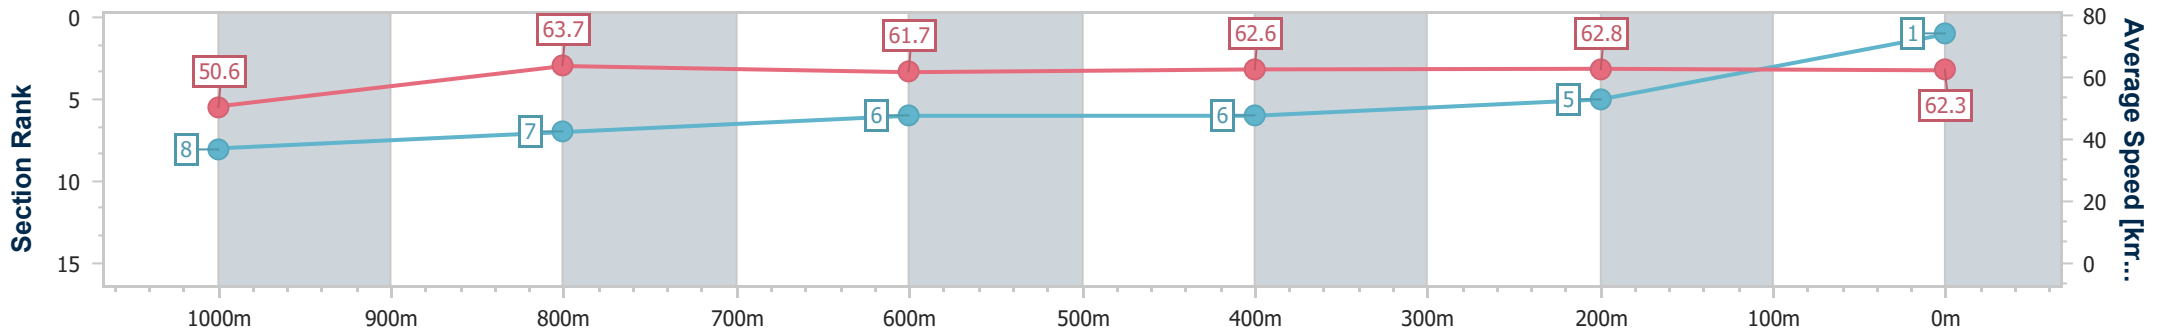

Ipswich QLD Professional

Race 6: SEVEN NEWS BENCHMARK 58 Handicap - 1200m

18 January 2024 - 16:51

Track Rating: Soft 5, Weather: Overcast, Rail Position: +8m Entire

Section	Overall	1000m	800m	600m	400m	200m
Section Times	1:11.62 [1] (0:14.24)	0:57.38 [8] (0:11.30)	0:46.08 [7] (0:11.63)	0:34.45 [6] (0:11.41)	0:23.04 [6] (0:11.48)	0:11.56 [5]
Average Speed [km/h]	50.6	63.7	61.7	62.6	62.8	62.3
Top Speed [km/h]	66.4	66.2	64.5	63.5	63.5	63.2
Avg. Dist. to Rail [m]	2.8	0.4	1.3	1.6	1.3	4.3
Avg. Stride Freq. [Hz]	2.3	2.3	2.3	2.4	2.4	2.4
Avg. Stride Length [m]	6.2	7.5	7.4	7.3	7.2	7.1