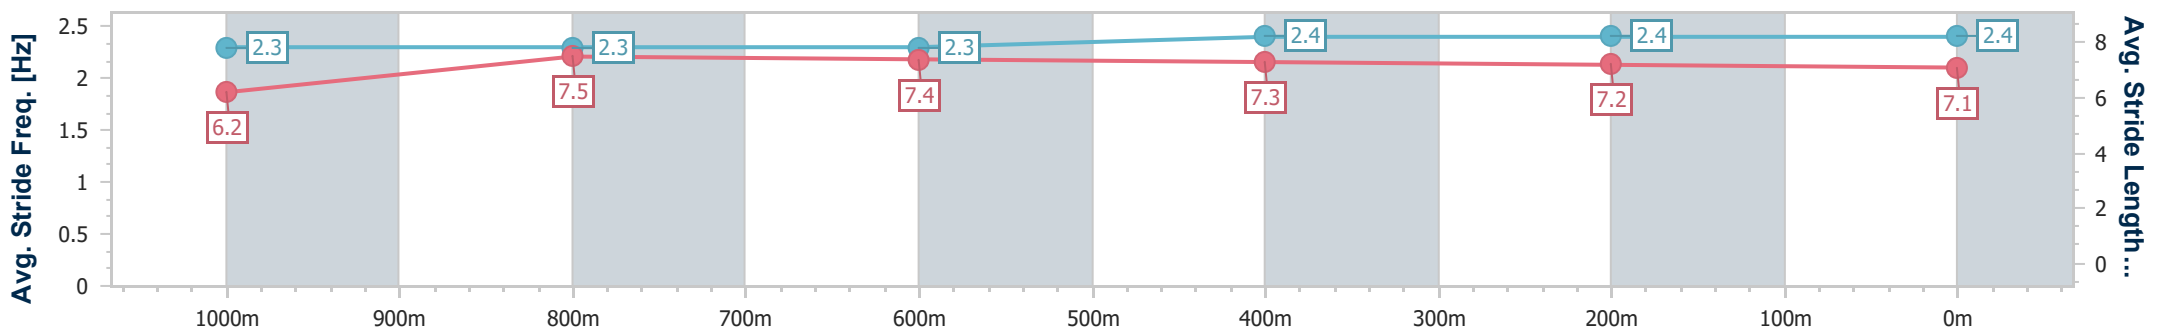

Ipswich QLD Professional

Race 6: SEVEN NEWS BENCHMARK 58 Handicap - 1200m

18 January 2024 - 16:51

Track Rating: Soft 5, Weather: Overcast, Rail Position: +8m Entire

Section	Overall	1000m	800m	600m	400m	200m
Section Times	1:11.62 [1] (0:14.24)	0:57.38 [8] (0:11.30)	0:46.08 [7] (0:11.63)	0:34.45 [6] (0:11.41)	0:23.04 [6] (0:11.48)	0:11.56 [5]
Average Speed [km/h]	50.6	63.7	61.7	62.6	62.8	62.3
Top Speed [km/h]	66.4	66.2	64.5	63.5	63.5	63.2
Avg. Dist. to Rail [m]	2.8	0.4	1.3	1.6	1.3	4.3
Avg. Stride Freq. [Hz]	2.3	2.3	2.3	2.4	2.4	2.4
Avg. Stride Length [m]	6.2	7.5	7.4	7.3	7.2	7.1