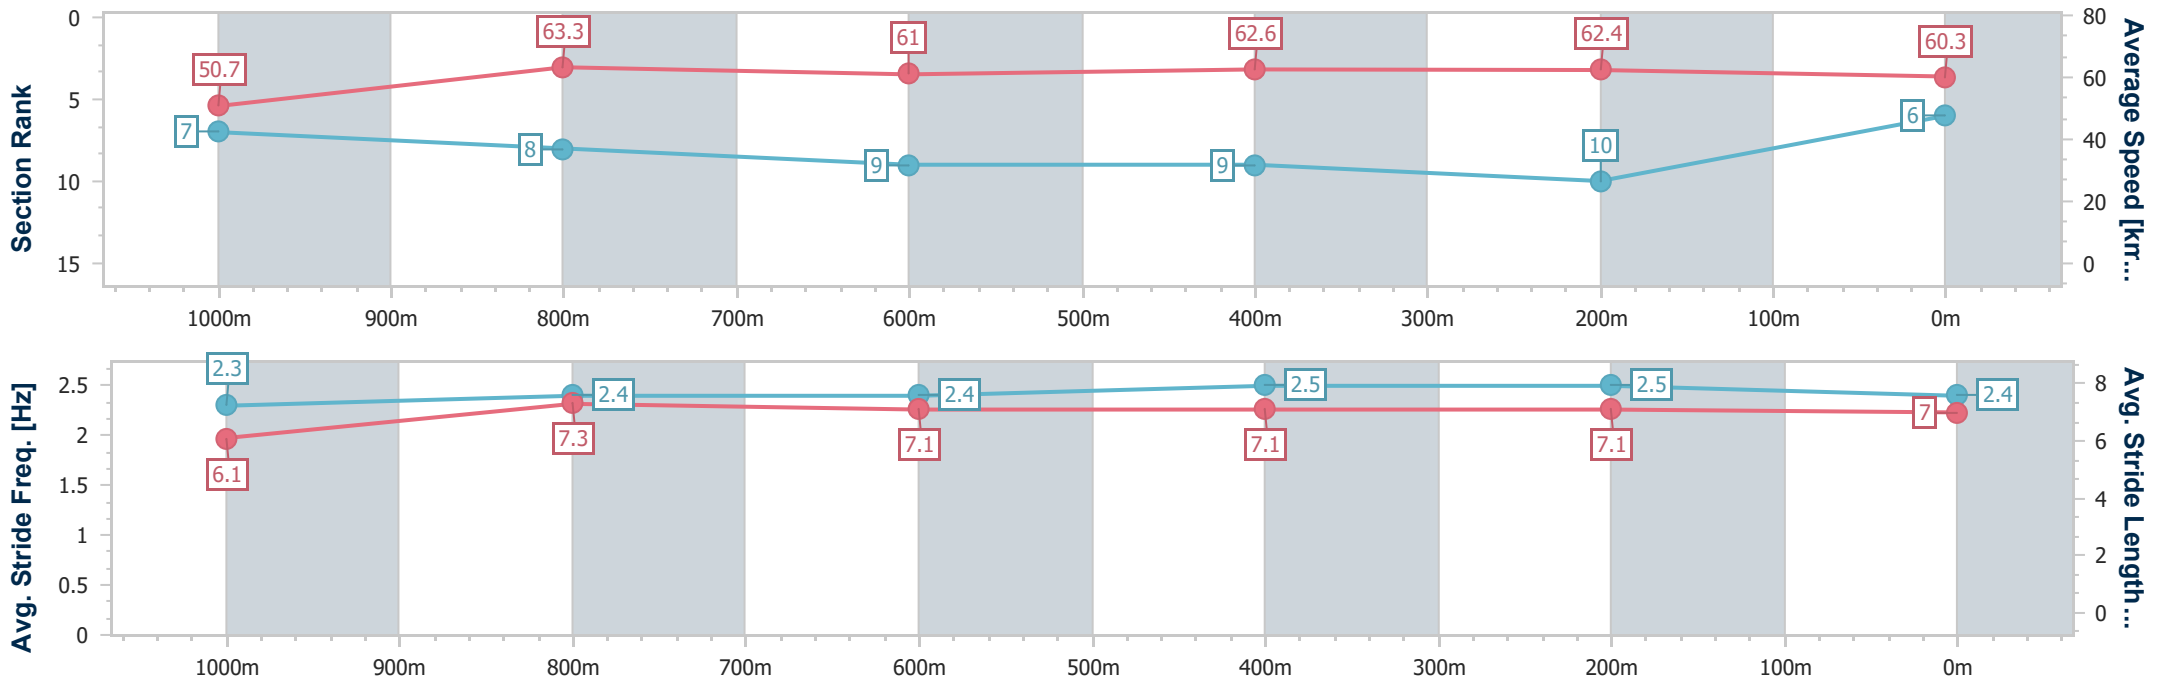

- [] Ranking at each section and finish
- .-.- No data available at this section
- NA No data available

Horse/Jockey Name	Applecross
Final Rank	6
Fastest Section Time (Section)	0:11.39 (1000m)
Top Speed [km/h] (Section)	66.5 (Overall)
Race State	Finished

Ipswich QLD Professional

Race 6: SEVEN NEWS BENCHMARK 58 Handicap - 1200m

18 January 2024 - 16:51

Track Rating: Soft 5, Weather: Overcast, Rail Position: +8m Entire

Section	Overall	1000m	800m	600m	400m	200m
Section Times	1:12.40 [6] (0:14.19)	0:58.21 [7] (0:11.39)	0:46.82 [8] (0:11.79)	0:35.03 [9] (0:11.54)	0:23.49 [9] (0:11.58)	0:11.91 [10] (0:11.91)
Average Speed [km/h]	50.7	63.3	61.0	62.6	62.4	60.3
Top Speed [km/h]	66.5	65.8	63.7	64.4	64.3	63.8
Avg. Dist. to Rail [m]	6.8	0.2	0.3	0.7	2.0	4.4
Avg. Stride Freq. [Hz]	2.3	2.4	2.4	2.5	2.5	2.4
Avg. Stride Length [m]	6.1	7.3	7.1	7.1	7.1	7.0