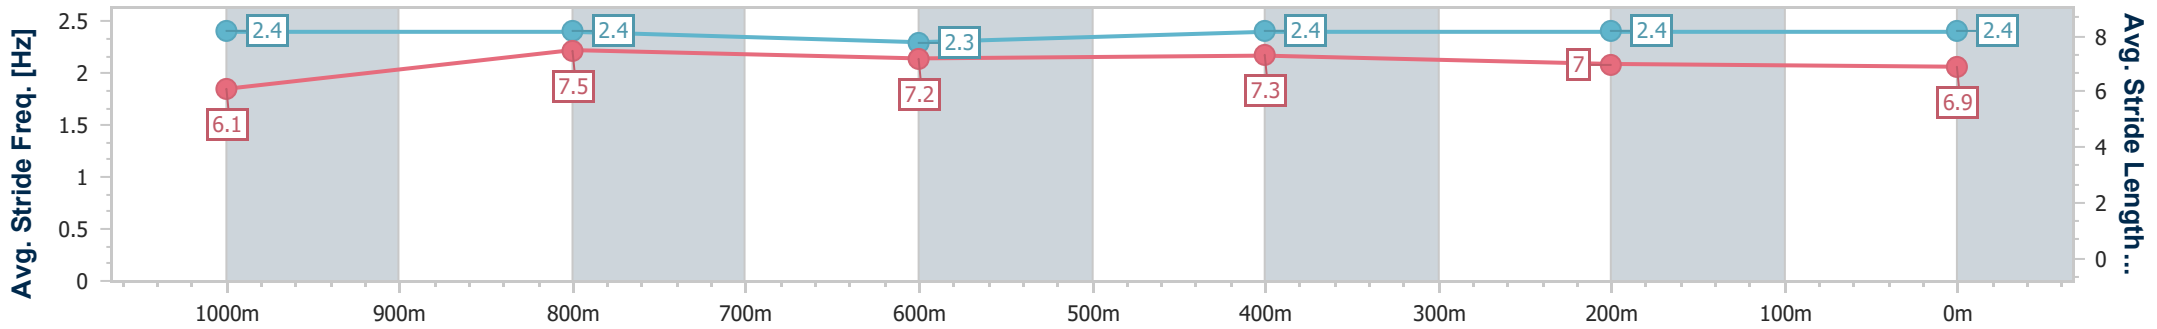

Ipswich QLD Professional

Race 6: SEVEN NEWS BENCHMARK 58 Handicap - 1200m

18 January 2024 - 16:51

Track Rating: Soft 5, Weather: Overcast, Rail Position: +8m Entire

Section	Overall	1000m	800m	600m	400m	200m
Section Times	1:11.90 [4] (0:13.74)	0:58.16 [2] (0:11.03)	0:47.13 [1] (0:11.77)	0:35.36 [1] (0:11.50)	0:23.86 [1] (0:11.70)	0:12.16 [2] (0:12.16)
Average Speed [km/h]	52.5	65.1	61.0	62.2	61.2	59.2
Top Speed [km/h]	67.7	67.8	62.6	63.2	61.5	61.0
Avg. Dist. to Rail [m]	4.0	0.4	0.8	1.1	1.1	0.5
Avg. Stride Freq. [Hz]	2.4	2.4	2.3	2.4	2.4	2.4
Avg. Stride Length [m]	6.1	7.5	7.2	7.3	7.0	6.9