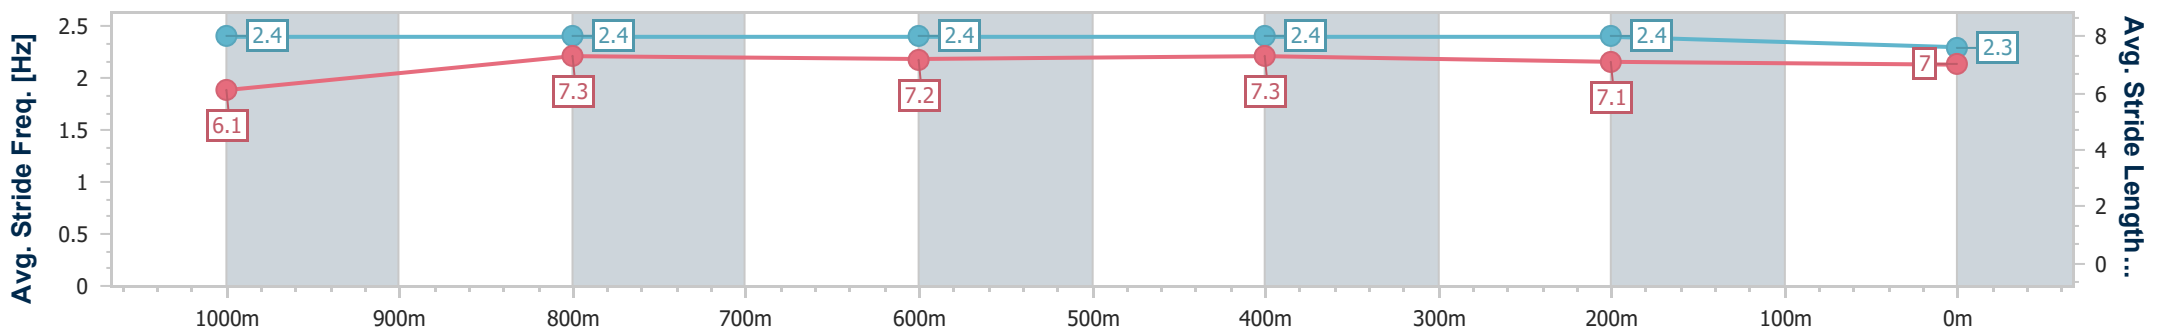

Ipswich QLD Professional

Race 6: SEVEN NEWS BENCHMARK 58 Handicap - 1200m

18 January 2024 - 16:51

Track Rating: Soft 5, Weather: Overcast, Rail Position: +8m Entire

Section	Overall	1000m	800m	600m	400m	200m
Section Times	1:12.46 [7] (0:13.72)	0:58.74 [1] (0:11.21)	0:47.53 [2] (0:11.71)	0:35.82 [2] (0:11.46)	0:24.36 [2] (0:11.86)	0:12.50 [4]
Average Speed [km/h]	52.4	64.4	61.3	62.4	60.6	57.5
Top Speed [km/h]	66.4	65.8	63.1	63.9	61.7	59.7
Avg. Dist. to Rail [m]	6.7	1.8	0.4	1.2	0.9	1.7
Avg. Stride Freq. [Hz]	2.4	2.4	2.4	2.4	2.4	2.3
Avg. Stride Length [m]	6.1	7.3	7.2	7.3	7.1	7.0