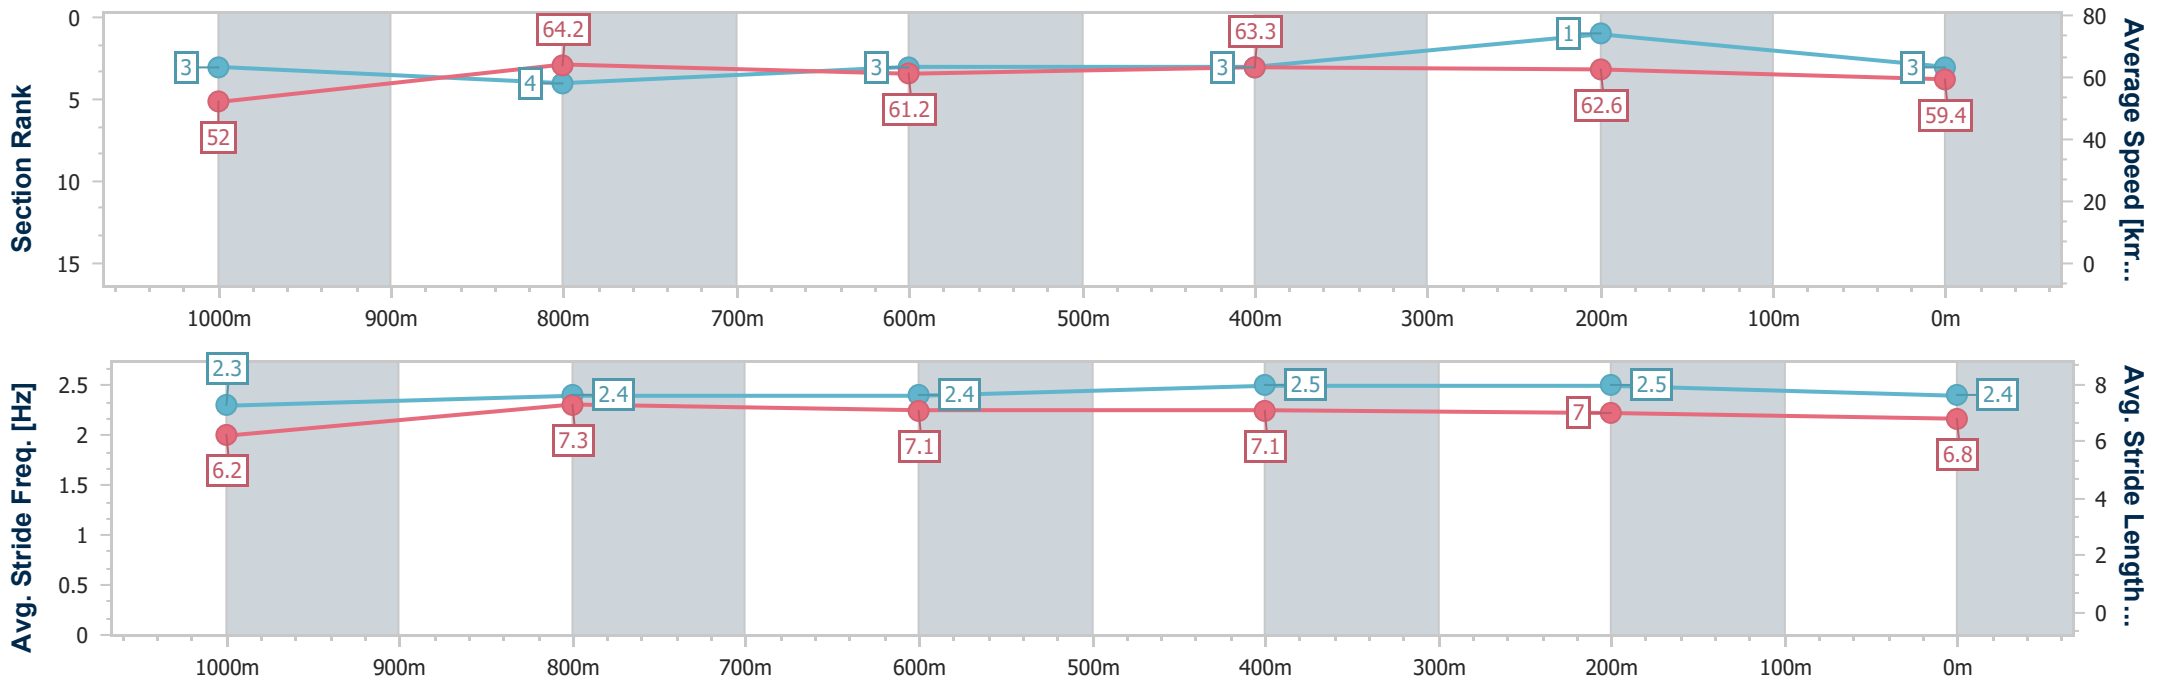

Ipswich QLD Professional

Race 6: SEVEN NEWS BENCHMARK 58 Handicap - 1200m

18 January 2024 - 16:51

Track Rating: Soft 5, Weather: Overcast, Rail Position: +8m Entire

Section	Overall	1000m	800m	600m	400m	200m
Section Times	1:11.84 [3] (0:13.84)	0:58.00 [3] (0:11.24)	0:46.76 [4] (0:11.75)	0:35.01 [3] (0:11.35)	0:23.66 [3] (0:11.52)	0:12.14 [1] (0:12.14)
Average Speed [km/h]	52.0	64.2	61.2	63.3	62.6	59.4
Top Speed [km/h]	66.6	66.7	63.1	64.2	64.1	61.2
Avg. Dist. to Rail [m]	8.2	1.7	0.1	0.3	0.8	1.2
Avg. Stride Freq. [Hz]	2.3	2.4	2.4	2.5	2.5	2.4
Avg. Stride Length [m]	6.2	7.3	7.1	7.1	7.0	6.8