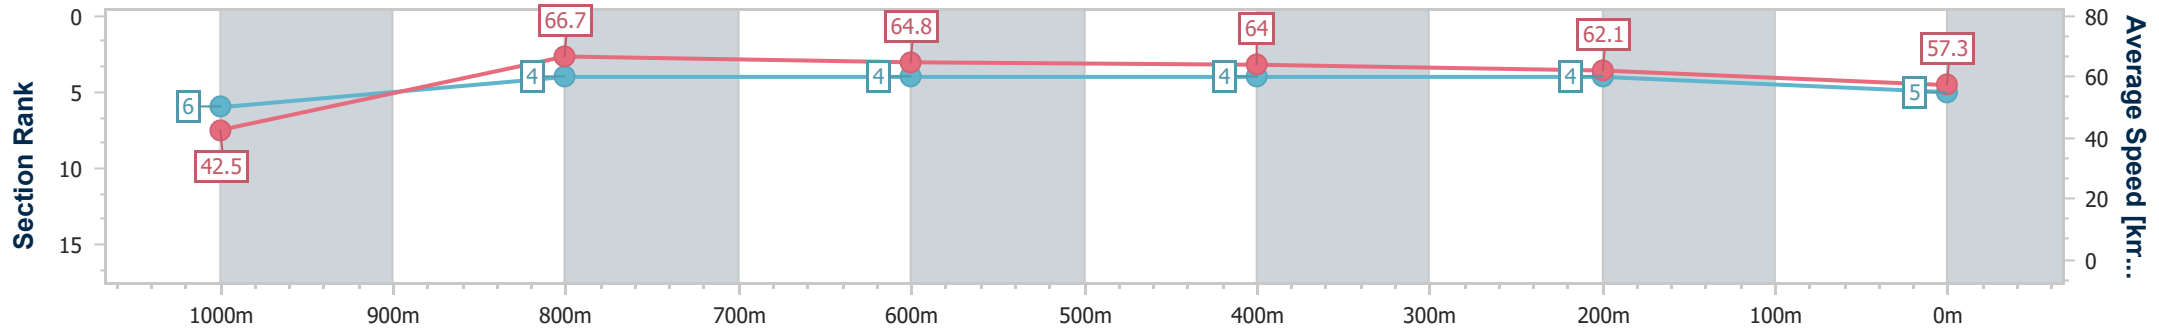

Ipswich QLD Professional

Race 7: SIRROMET Class 2 Plate - 1100m

18 January 2024 - 17:31

Track Rating: Soft 5, Weather: Overcast, Rail Position: +8m Entire

Section	Overall	1000m	800m	600m	400m	200m
Section Times	1:05.70 [5] (0:08.50)	0:57.20 [6] (0:10.78)	0:46.42 [4] (0:11.05)	0:35.37 [4] (0:11.20)	0:24.17 [4] (0:11.63)	0:12.54 [4] (0:12.54)
Average Speed [km/h]	42.5	66.7	64.8	64.0	62.1	57.3
Top Speed [km/h]	64.6	67.5	66.5	65.5	63.3	60.1
Avg. Dist. to Rail [m]	5.9	1.0	1.1	0.6	1.4	3.9
Avg. Stride Freq. [Hz]	2.4	2.5	2.4	2.4	2.4	2.3
Avg. Stride Length [m]	5.8	7.4	7.5	7.3	7.2	6.8