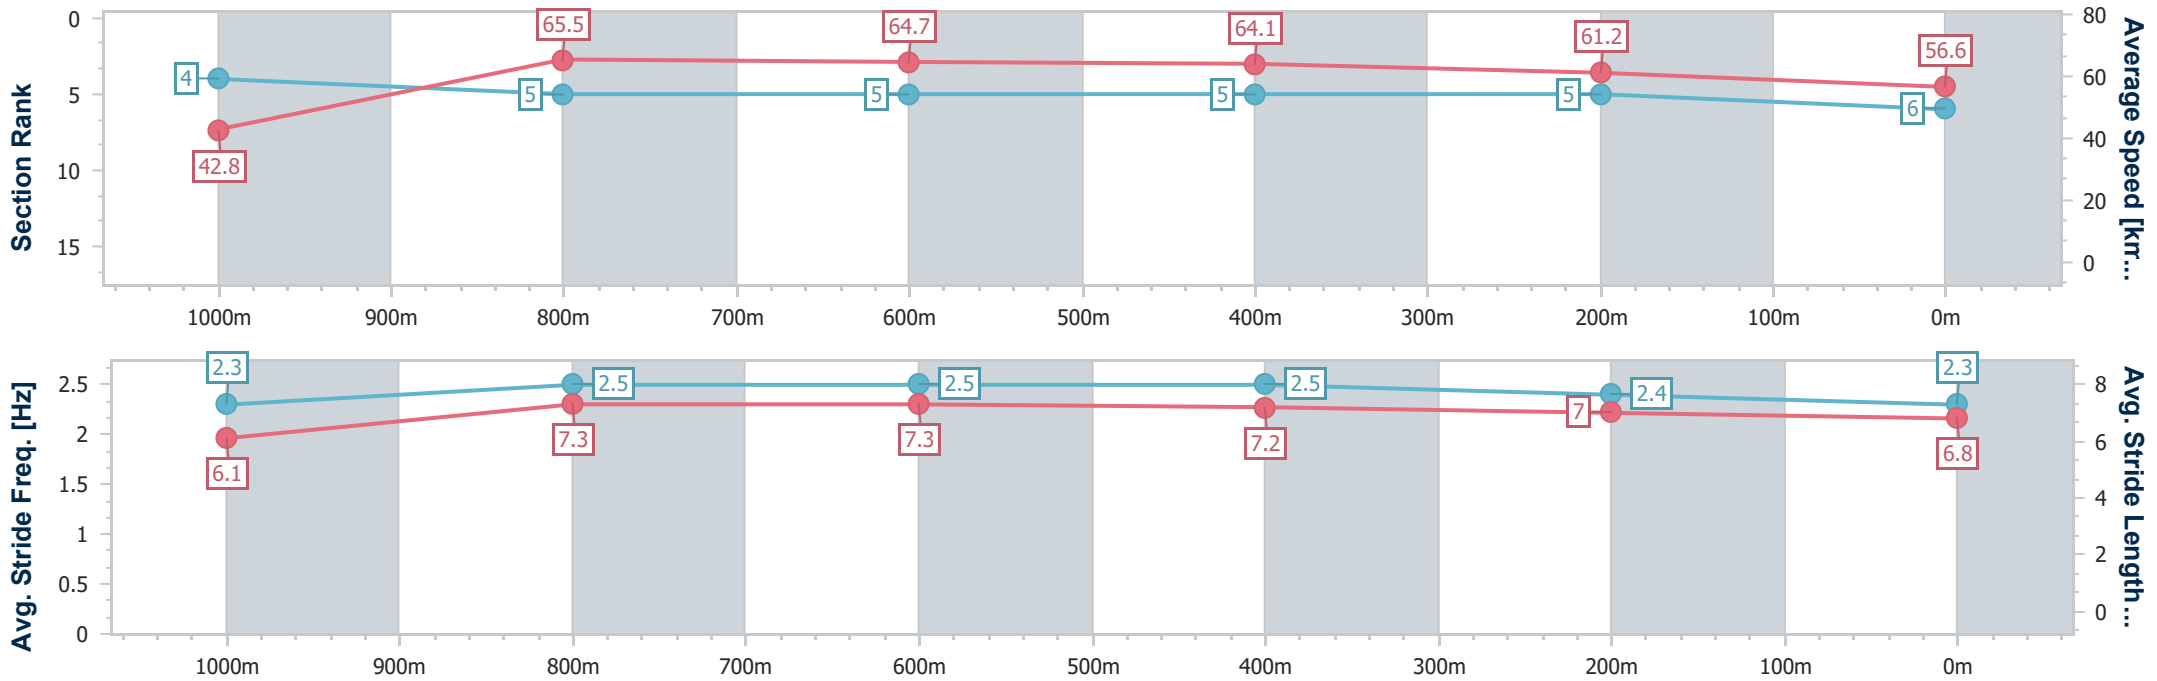

Ipswich QLD Professional

Race 7: SIRROMET Class 2 Plate - 1100m

18 January 2024 - 17:31

Track Rating: Soft 5, Weather: Overcast, Rail Position: +8m Entire

Section	Overall	1000m	800m	600m	400m	200m
Section Times	1:05.70 [5] (0:08.50)	0:57.20 [6] (0:10.78)	0:46.42 [4] (0:11.05)	0:35.37 [4] (0:11.20)	0:24.17 [4] (0:11.63)	0:12.54 [4] (0:12.54)
Average Speed [km/h]	42.5	66.7	64.8	64.0	62.1	57.3
Top Speed [km/h]	64.6	67.5	66.5	65.5	63.3	60.1
Avg. Dist. to Rail [m]	5.9	1.0	1.1	0.6	1.4	3.9
Avg. Stride Freq. [Hz]	2.4	2.5	2.4	2.4	2.4	2.3
Avg. Stride Length [m]	5.8	7.4	7.5	7.3	7.2	6.8

- [] Ranking at each section and finish
- .-.- No data available at this section
- NA No data available

Horse/Jockey Name	High Plateau
Final Rank	6
Fastest Section Time (Section)	0:08.39 (Overall)
Top Speed [km/h] (Section)	66.6 (1000m)
Race State	Finished

Ipswich QLD Professional
 Race 7: SIRROMET Class 2 Plate - 1100m
 18 January 2024 - 17:31
 Track Rating: Soft 5, Weather: Overcast, Rail Position: +8m Entire

Section	Overall	1000m	800m	600m	400m	200m
Section Times	1:05.98 [6] (0:08.39)	0:57.59 [4] (0:10.98)	0:46.61 [5] (0:11.02)	0:35.59 [5] (0:11.18)	0:24.41 [5] (0:11.72)	0:12.69 [5]
Average Speed [km/h]	42.8	65.5	64.7	64.1	61.2	56.6
Top Speed [km/h]	62.0	66.6	65.2	65.4	62.5	59.9
Avg. Dist. to Rail [m]	5.1	1.0	1.7	1.6	1.3	0.7
Avg. Stride Freq. [Hz]	2.3	2.5	2.5	2.5	2.4	2.3
Avg. Stride Length [m]	6.1	7.3	7.3	7.2	7.0	6.8