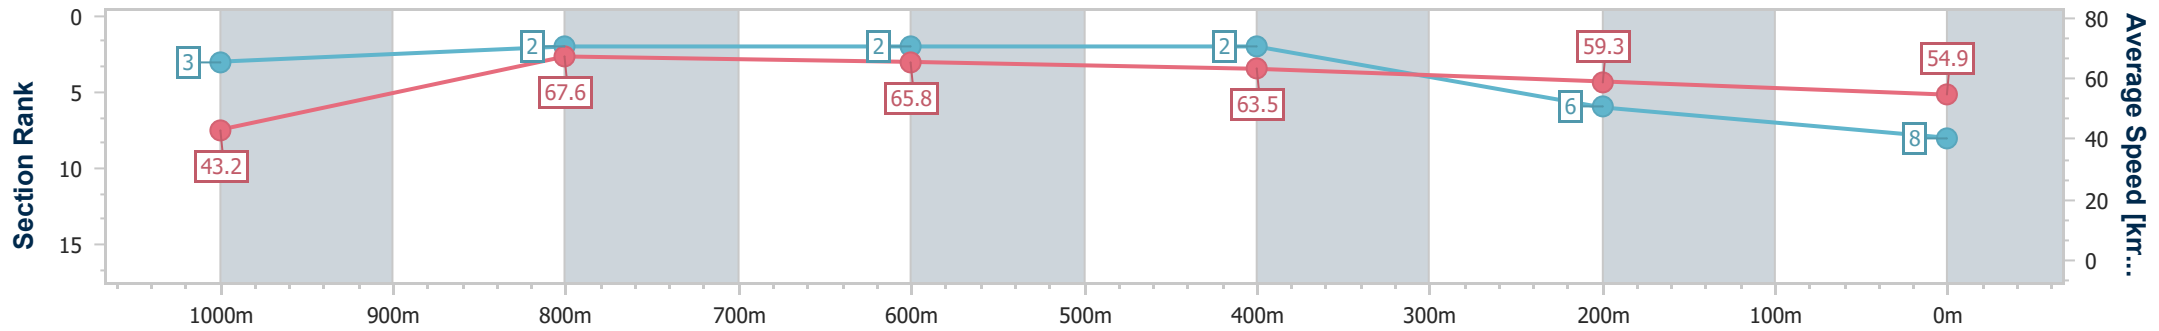

Ipswich QLD Professional

Race 7: SIRROMET Class 2 Plate - 1100m

18 January 2024 - 17:31

Track Rating: Soft 5, Weather: Overcast, Rail Position: +8m Entire

Section	Overall	1000m	800m	600m	400m	200m
Section Times	1:06.46 [8] (0:08.34)	0:58.12 [3] (0:10.69)	0:47.43 [2] (0:10.87)	0:36.56 [2] (0:11.30)	0:25.26 [2] (0:12.14)	0:13.12 [6] (0:13.12)
Average Speed [km/h]	43.2	67.6	65.8	63.5	59.3	54.9
Top Speed [km/h]	64.5	68.9	68.1	65.4	60.1	58.4
Avg. Dist. to Rail [m]	7.5	2.3	0.9	1.3	0.3	1.7
Avg. Stride Freq. [Hz]	2.4	2.5	2.5	2.5	2.4	2.3
Avg. Stride Length [m]	5.8	7.4	7.4	7.1	6.8	6.6

- [] Ranking at each section and finish
- .-.- No data available at this section
- NA No data available