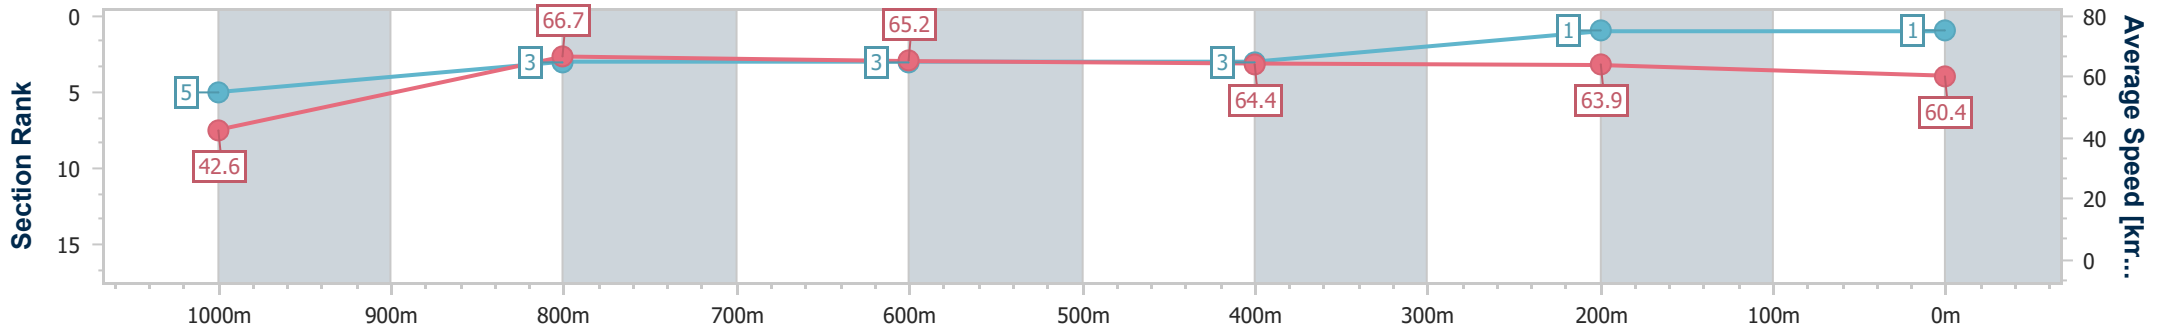

Ipswich QLD Professional

Race 7: SIRROMET Class 2 Plate - 1100m

18 January 2024 - 17:31

Track Rating: Soft 5, Weather: Overcast, Rail Position: +8m Entire

Section	Overall	1000m	800m	600m	400m	200m
Section Times	1:04.36 [1] (0:08.47)	0:55.89 [5] (0:10.74)	0:45.15 [3] (0:10.98)	0:34.17 [3] (0:11.06)	0:23.11 [3] (0:11.22)	0:11.89 [1] (0:11.89)
Average Speed [km/h]	42.6	66.7	65.2	64.4	63.9	60.4
Top Speed [km/h]	64.4	67.6	66.2	65.8	65.5	63.1
Avg. Dist. to Rail [m]	1.9	0.8	1.8	2.1	1.2	0.6
Avg. Stride Freq. [Hz]	2.3	2.5	2.4	2.4	2.4	2.3
Avg. Stride Length [m]	6.1	7.4	7.6	7.5	7.3	7.2

- [] Ranking at each section and finish
- .-.-.- No data available at this section
- NA No data available

Horse/Jockey Name	She's A Rogue
Final Rank	2
Fastest Section Time (Section)	0:08.22 (Overall)
Top Speed [km/h] (Section)	69.0 (1000m)
Race State	Finished