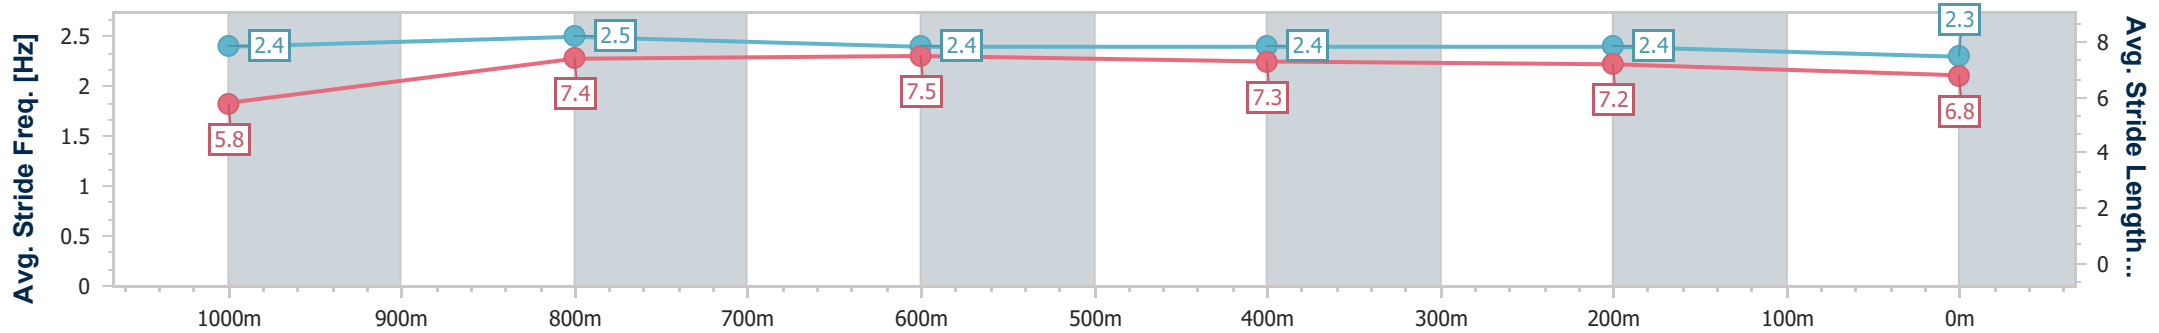

Ipswich QLD Professional

Race 7: SIRROMET Class 2 Plate - 1100m

18 January 2024 - 17:31

Track Rating: Soft 5, Weather: Overcast, Rail Position: +8m Entire

Section	Overall	1000m	800m	600m	400m	200m
Section Times	1:05.70 [5] (0:08.50)	0:57.20 [6] (0:10.78)	0:46.42 [4] (0:11.05)	0:35.37 [4] (0:11.20)	0:24.17 [4] (0:11.63)	0:12.54 [4] (0:12.54)
Average Speed [km/h]	42.5	66.7	64.8	64.0	62.1	57.3
Top Speed [km/h]	64.6	67.5	66.5	65.5	63.3	60.1
Avg. Dist. to Rail [m]	5.9	1.0	1.1	0.6	1.4	3.9
Avg. Stride Freq. [Hz]	2.4	2.5	2.4	2.4	2.4	2.3
Avg. Stride Length [m]	5.8	7.4	7.5	7.3	7.2	6.8

- [] Ranking at each section and finish
- .-.- No data available at this section
- NA No data available

Horse/Jockey Name	High Plateau
Final Rank	6
Fastest Section Time (Section)	0:08.39 (Overall)
Top Speed [km/h] (Section)	66.6 (1000m)
Race State	Finished