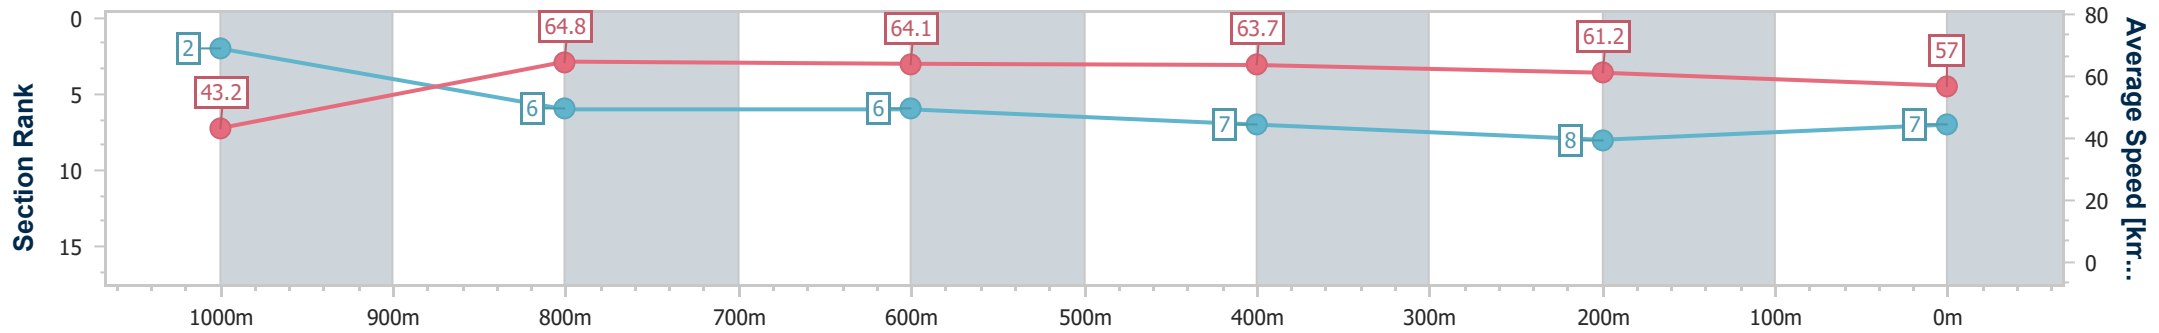

Ipswich QLD Professional

Race 7: SIRROMET Class 2 Plate - 1100m

18 January 2024 - 17:31

Track Rating: Soft 5, Weather: Overcast, Rail Position: +8m Entire

Section	Overall	1000m	800m	600m	400m	200m
Section Times	1:06.22 [7] (0:08.32)	0:57.90 [2] (0:11.13)	0:46.77 [6] (0:11.20)	0:35.57 [6] (0:11.20)	0:24.37 [7] (0:11.75)	0:12.62 [8] (0:12.62)
Average Speed [km/h]	43.2	64.8	64.1	63.7	61.2	57.0
Top Speed [km/h]	64.1	66.7	65.0	64.7	63.2	60.0
Avg. Dist. to Rail [m]	3.7	0.6	1.2	1.3	0.6	1.4
Avg. Stride Freq. [Hz]	2.3	2.4	2.3	2.3	2.3	2.2
Avg. Stride Length [m]	6.1	7.5	7.6	7.6	7.4	7.3