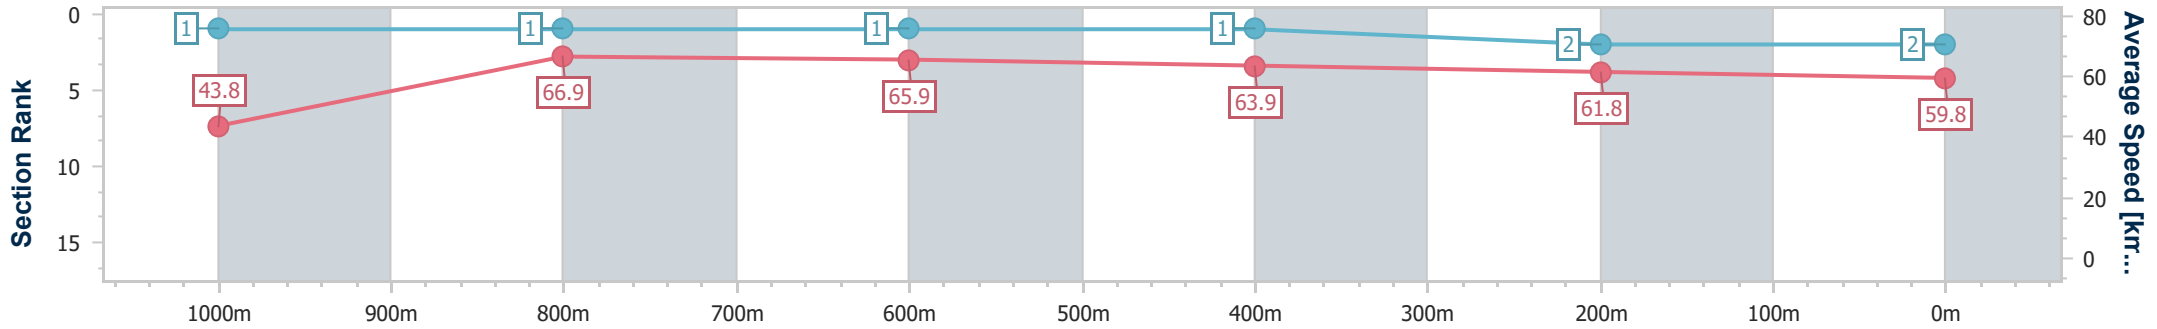

Ipswich QLD Professional

Race 7: SIRROMET Class 2 Plate - 1100m

18 January 2024 - 17:31

Track Rating: Soft 5, Weather: Overcast, Rail Position: +8m Entire

Section	Overall	1000m	800m	600m	400m	200m
Section Times	1:04.58 [2] (0:08.22)	0:56.36 [1] (0:10.79)	0:45.57 [1] (0:10.83)	0:34.74 [1] (0:11.18)	0:23.56 [1] (0:11.54)	0:12.02 [2] (0:12.02)
Average Speed [km/h]	43.8	66.9	65.9	63.9	61.8	59.8
Top Speed [km/h]	65.7	69.0	67.0	65.7	62.9	62.1
Avg. Dist. to Rail [m]	9.7	2.3	1.8	2.6	2.0	1.4
Avg. Stride Freq. [Hz]	2.4	2.5	2.4	2.4	2.4	2.3
Avg. Stride Length [m]	6.1	7.4	7.5	7.4	7.2	7.2