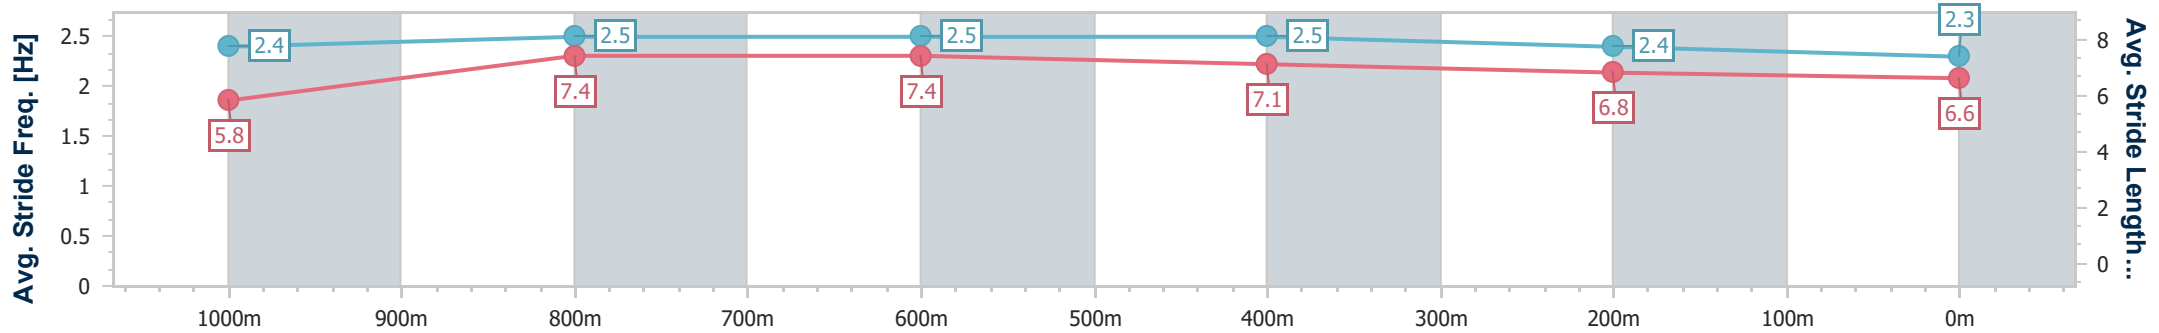

Ipswich QLD Professional

Race 7: SIRROMET Class 2 Plate - 1100m

18 January 2024 - 17:31

Track Rating: Soft 5, Weather: Overcast, Rail Position: +8m Entire

Section	Overall	1000m	800m	600m	400m	200m
Section Times	1:06.46 [8] (0:08.34)	0:58.12 [3] (0:10.69)	0:47.43 [2] (0:10.87)	0:36.56 [2] (0:11.30)	0:25.26 [2] (0:12.14)	0:13.12 [6] (0:13.12)
Average Speed [km/h]	43.2	67.6	65.8	63.5	59.3	54.9
Top Speed [km/h]	64.5	68.9	68.1	65.4	60.1	58.4
Avg. Dist. to Rail [m]	7.5	2.3	0.9	1.3	0.3	1.7
Avg. Stride Freq. [Hz]	2.4	2.5	2.5	2.5	2.4	2.3
Avg. Stride Length [m]	5.8	7.4	7.4	7.1	6.8	6.6

- [] Ranking at each section and finish
- .-.- No data available at this section
- NA No data available