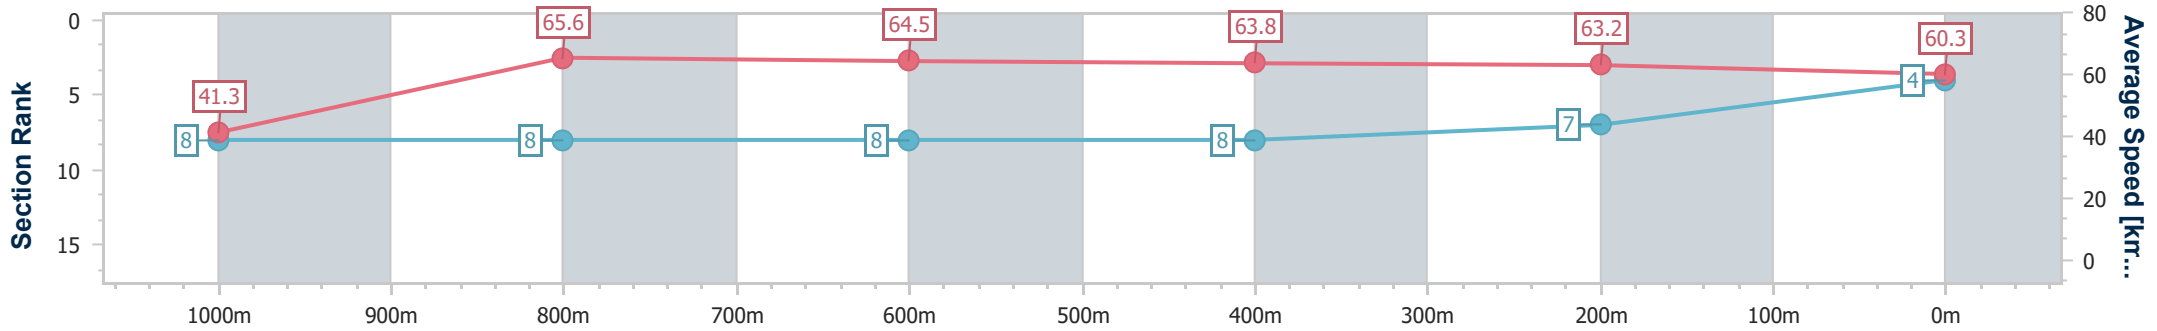

Ipswich QLD Professional

Race 7: SIRROMET Class 2 Plate - 1100m

18 January 2024 - 17:31

Track Rating: Soft 5, Weather: Overcast, Rail Position: +8m Entire

Section	Overall	1000m	800m	600m	400m	200m
Section Times	1:05.35 [4] (0:08.72)	0:56.63 [8] (0:10.98)	0:45.65 [8] (0:11.13)	0:34.52 [8] (0:11.20)	0:23.32 [8] (0:11.37)	0:11.95 [7]
Average Speed [km/h]	41.3	65.6	64.5	63.8	63.2	60.3
Top Speed [km/h]	63.1	66.3	65.4	64.3	64.3	62.7
Avg. Dist. to Rail [m]	5.1	0.9	0.8	1.5	1.9	6.5
Avg. Stride Freq. [Hz]	2.3	2.5	2.4	2.4	2.5	2.4
Avg. Stride Length [m]	5.9	7.5	7.4	7.3	7.1	6.8

- [] Ranking at each section and finish
- .-.- No data available at this section
- NA No data available

Horse/Jockey Name	Barbary Royale
Final Rank	5
Fastest Section Time (Section)	0:08.50 (Overall)
Top Speed [km/h] (Section)	67.5 (1000m)
Race State	Finished