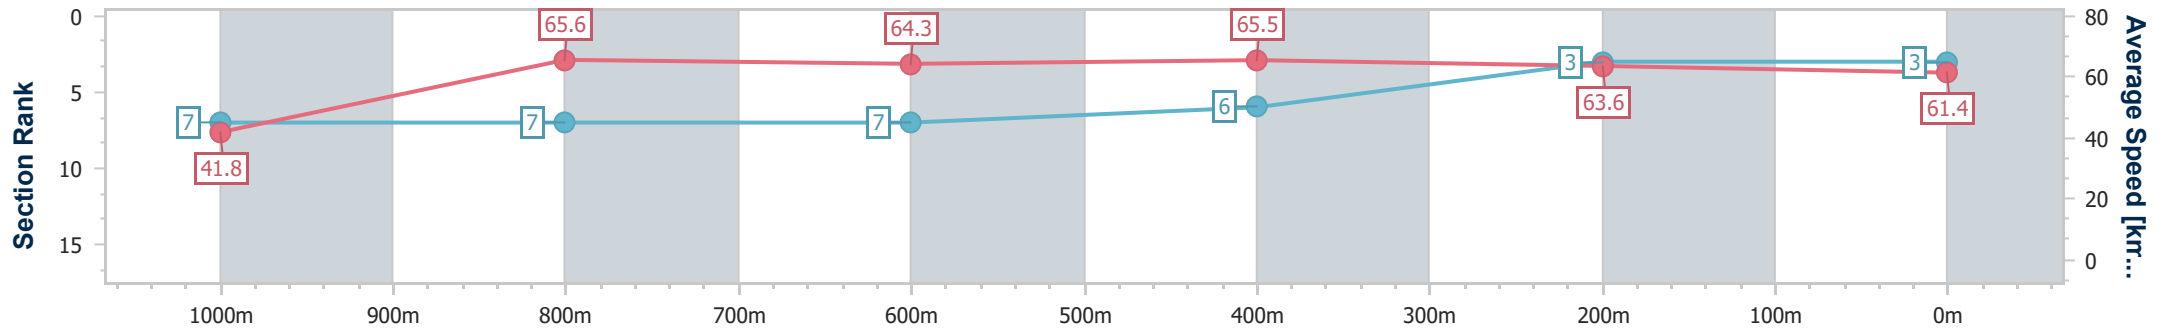

Ipswich QLD Professional

Race 7: SIRROMET Class 2 Plate - 1100m

18 January 2024 - 17:31

Track Rating: Soft 5, Weather: Overcast, Rail Position: +8m Entire

Section	Overall	1000m	800m	600m	400m	200m
Section Times	1:04.80 [3] (0:08.67)	0:56.13 [7] (0:10.97)	0:45.16 [7] (0:11.14)	0:34.02 [7] (0:10.94)	0:23.08 [6] (0:11.39)	0:11.69 [3] (0:11.69)
Average Speed [km/h]	41.8	65.6	64.3	65.5	63.6	61.4
Top Speed [km/h]	62.9	67.5	64.8	66.4	65.2	63.6
Avg. Dist. to Rail [m]	10.1	1.6	1.4	1.6	3.0	5.7
Avg. Stride Freq. [Hz]	2.4	2.4	2.3	2.4	2.4	2.4
Avg. Stride Length [m]	5.8	7.7	7.7	7.7	7.4	7.1

- [] Ranking at each section and finish
- .-.- No data available at this section
- NA No data available

Horse/Jockey Name	Smile Upon A Star
Final Rank	4
Fastest Section Time (Section)	0:08.72 (Overall)
Top Speed [km/h] (Section)	66.3 (1000m)
Race State	Finished