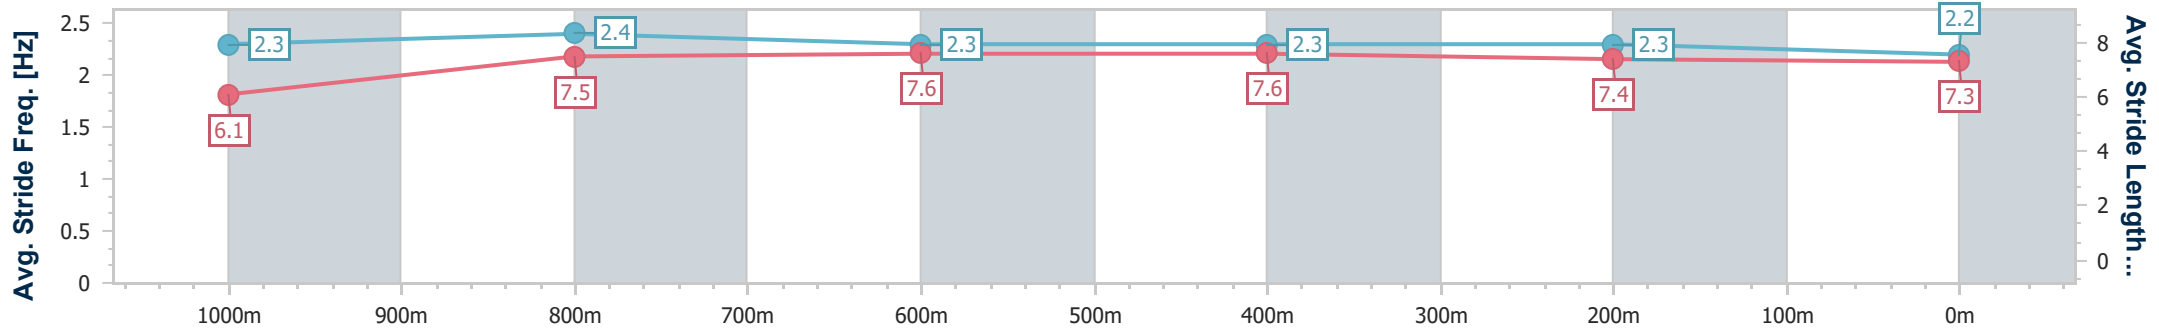

Ipswich QLD Professional

Race 7: SIRROMET Class 2 Plate - 1100m

18 January 2024 - 17:31

Track Rating: Soft 5, Weather: Overcast, Rail Position: +8m Entire

Section	Overall	1000m	800m	600m	400m	200m
Section Times	1:06.22 [7] (0:08.32)	0:57.90 [2] (0:11.13)	0:46.77 [6] (0:11.20)	0:35.57 [6] (0:11.20)	0:24.37 [7] (0:11.75)	0:12.62 [8] (0:12.62)
Average Speed [km/h]	43.2	64.8	64.1	63.7	61.2	57.0
Top Speed [km/h]	64.1	66.7	65.0	64.7	63.2	60.0
Avg. Dist. to Rail [m]	3.7	0.6	1.2	1.3	0.6	1.4
Avg. Stride Freq. [Hz]	2.3	2.4	2.3	2.3	2.3	2.2
Avg. Stride Length [m]	6.1	7.5	7.6	7.6	7.4	7.3