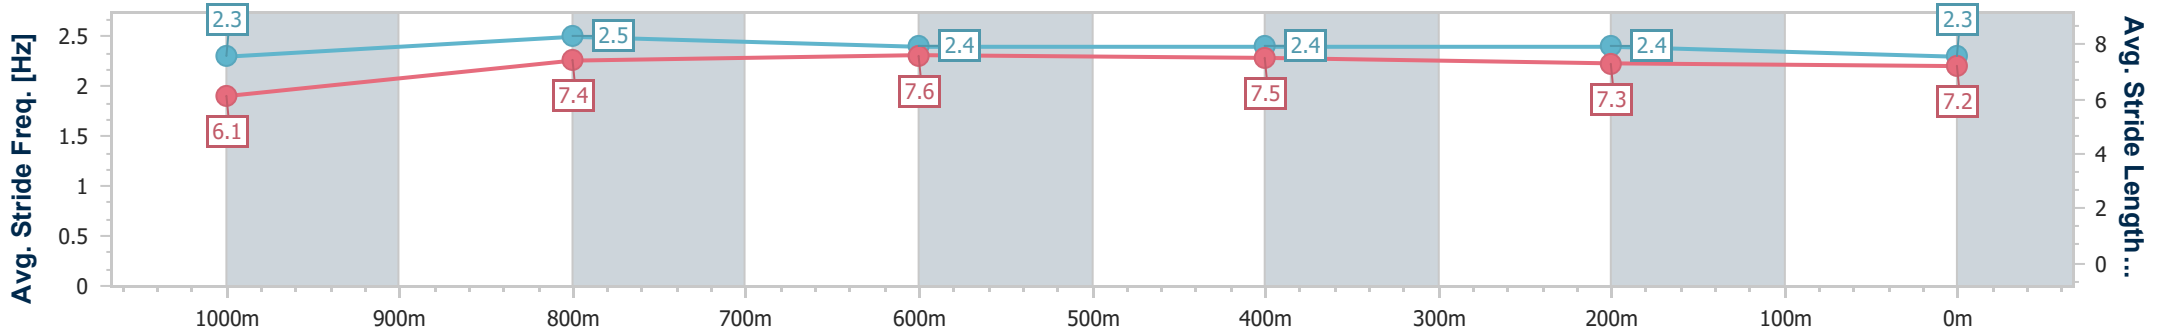

Ipswich QLD Professional

Race 7: SIRROMET Class 2 Plate - 1100m

18 January 2024 - 17:31

Track Rating: Soft 5, Weather: Overcast, Rail Position: +8m Entire

Section	Overall	1000m	800m	600m	400m	200m
Section Times	1:04.36 [1] (0:08.47)	0:55.89 [5] (0:10.74)	0:45.15 [3] (0:10.98)	0:34.17 [3] (0:11.06)	0:23.11 [3] (0:11.22)	0:11.89 [1] (0:11.89)
Average Speed [km/h]	42.6	66.7	65.2	64.4	63.9	60.4
Top Speed [km/h]	64.4	67.6	66.2	65.8	65.5	63.1
Avg. Dist. to Rail [m]	1.9	0.8	1.8	2.1	1.2	0.6
Avg. Stride Freq. [Hz]	2.3	2.5	2.4	2.4	2.4	2.3
Avg. Stride Length [m]	6.1	7.4	7.6	7.5	7.3	7.2

- [] Ranking at each section and finish
- .-.-.- No data available at this section
- NA No data available

Horse/Jockey Name	She's A Rogue
Final Rank	2
Fastest Section Time (Section)	0:08.22 (Overall)
Top Speed [km/h] (Section)	69.0 (1000m)
Race State	Finished