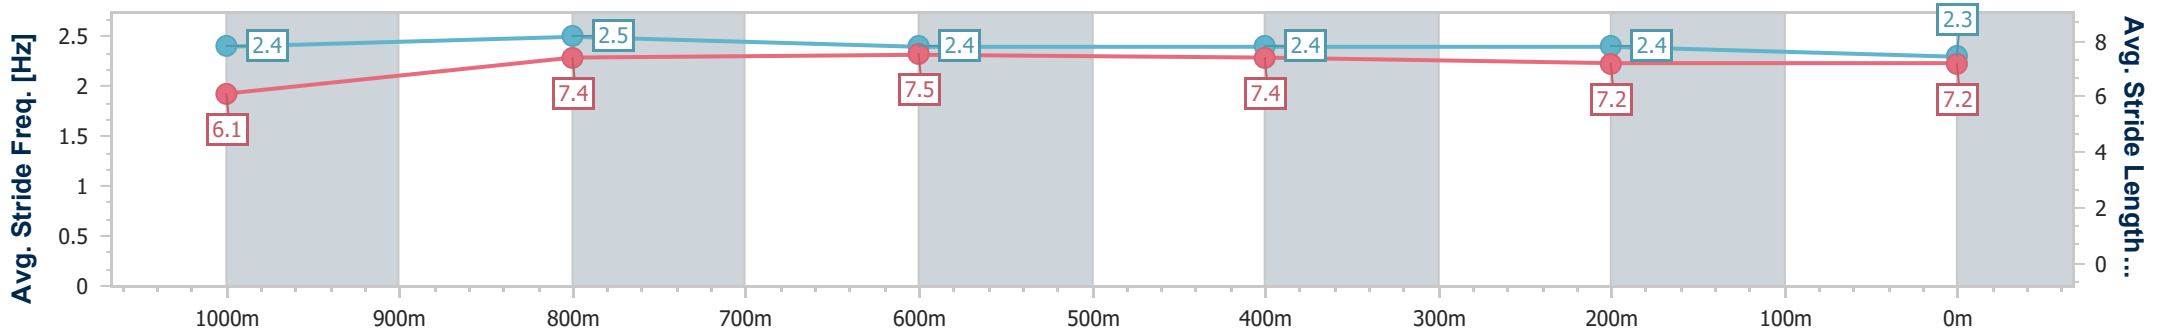

Ipswich QLD Professional

Race 7: SIRROMET Class 2 Plate - 1100m

18 January 2024 - 17:31

Track Rating: Soft 5, Weather: Overcast, Rail Position: +8m Entire

Section	Overall	1000m	800m	600m	400m	200m
Section Times	1:04.58 [2] (0:08.22)	0:56.36 [1] (0:10.79)	0:45.57 [1] (0:10.83)	0:34.74 [1] (0:11.18)	0:23.56 [1] (0:11.54)	0:12.02 [2] (0:12.02)
Average Speed [km/h]	43.8	66.9	65.9	63.9	61.8	59.8
Top Speed [km/h]	65.7	69.0	67.0	65.7	62.9	62.1
Avg. Dist. to Rail [m]	9.7	2.3	1.8	2.6	2.0	1.4
Avg. Stride Freq. [Hz]	2.4	2.5	2.4	2.4	2.4	2.3
Avg. Stride Length [m]	6.1	7.4	7.5	7.4	7.2	7.2