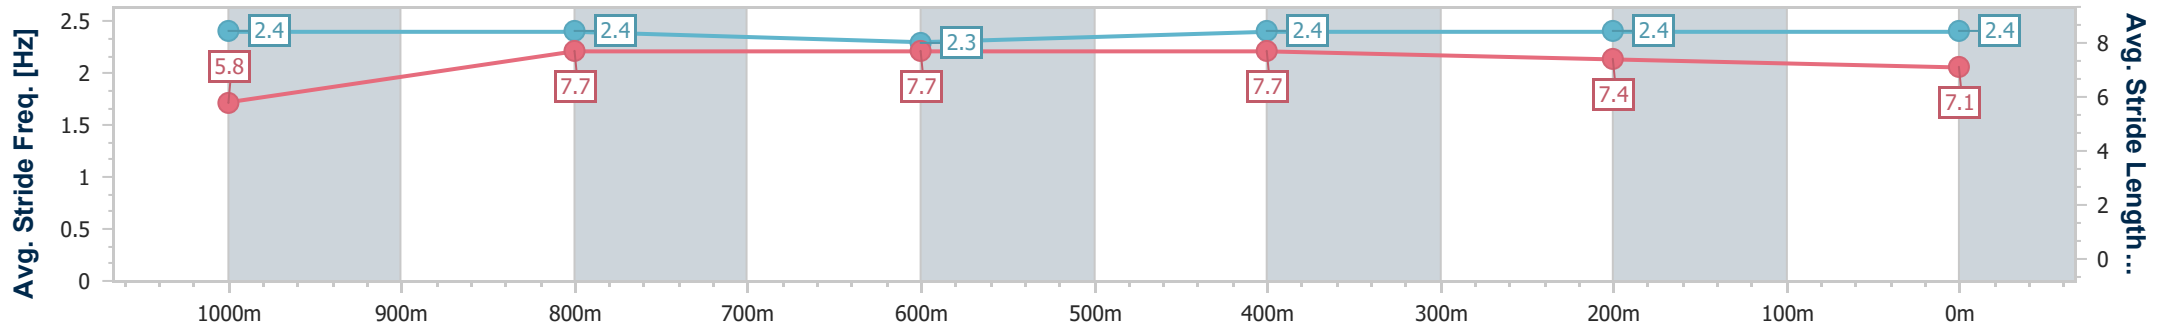

Ipswich QLD Professional

Race 7: SIRROMET Class 2 Plate - 1100m

18 January 2024 - 17:31

Track Rating: Soft 5, Weather: Overcast, Rail Position: +8m Entire

Section	Overall	1000m	800m	600m	400m	200m
Section Times	1:04.80 [3] (0:08.67)	0:56.13 [7] (0:10.97)	0:45.16 [7] (0:11.14)	0:34.02 [7] (0:10.94)	0:23.08 [6] (0:11.39)	0:11.69 [3] (0:11.69)
Average Speed [km/h]	41.8	65.6	64.3	65.5	63.6	61.4
Top Speed [km/h]	62.9	67.5	64.8	66.4	65.2	63.6
Avg. Dist. to Rail [m]	10.1	1.6	1.4	1.6	3.0	5.7
Avg. Stride Freq. [Hz]	2.4	2.4	2.3	2.4	2.4	2.4
Avg. Stride Length [m]	5.8	7.7	7.7	7.7	7.4	7.1

- [] Ranking at each section and finish
- .-.- No data available at this section
- NA No data available

Horse/Jockey Name	Smile Upon A Star
Final Rank	4
Fastest Section Time (Section)	0:08.72 (Overall)
Top Speed [km/h] (Section)	66.3 (1000m)
Race State	Finished