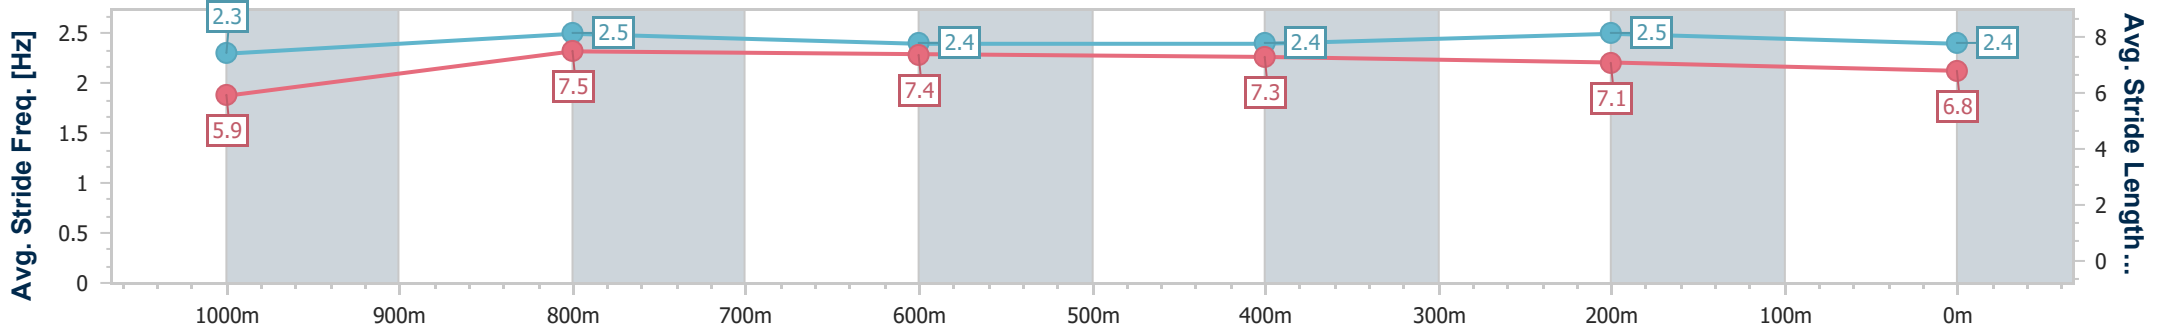

Ipswich QLD Professional

Race 7: SIRROMET Class 2 Plate - 1100m

18 January 2024 - 17:31

Track Rating: Soft 5, Weather: Overcast, Rail Position: +8m Entire

Section	Overall	1000m	800m	600m	400m	200m
Section Times	1:05.35 [4] (0:08.72)	0:56.63 [8] (0:10.98)	0:45.65 [8] (0:11.13)	0:34.52 [8] (0:11.20)	0:23.32 [8] (0:11.37)	0:11.95 [7]
Average Speed [km/h]	41.3	65.6	64.5	63.8	63.2	60.3
Top Speed [km/h]	63.1	66.3	65.4	64.3	64.3	62.7
Avg. Dist. to Rail [m]	5.1	0.9	0.8	1.5	1.9	6.5
Avg. Stride Freq. [Hz]	2.3	2.5	2.4	2.4	2.5	2.4
Avg. Stride Length [m]	5.9	7.5	7.4	7.3	7.1	6.8

- [] Ranking at each section and finish
- .-.- No data available at this section
- NA No data available

Horse/Jockey Name	Barbary Royale
Final Rank	5
Fastest Section Time (Section)	0:08.50 (Overall)
Top Speed [km/h] (Section)	67.5 (1000m)
Race State	Finished