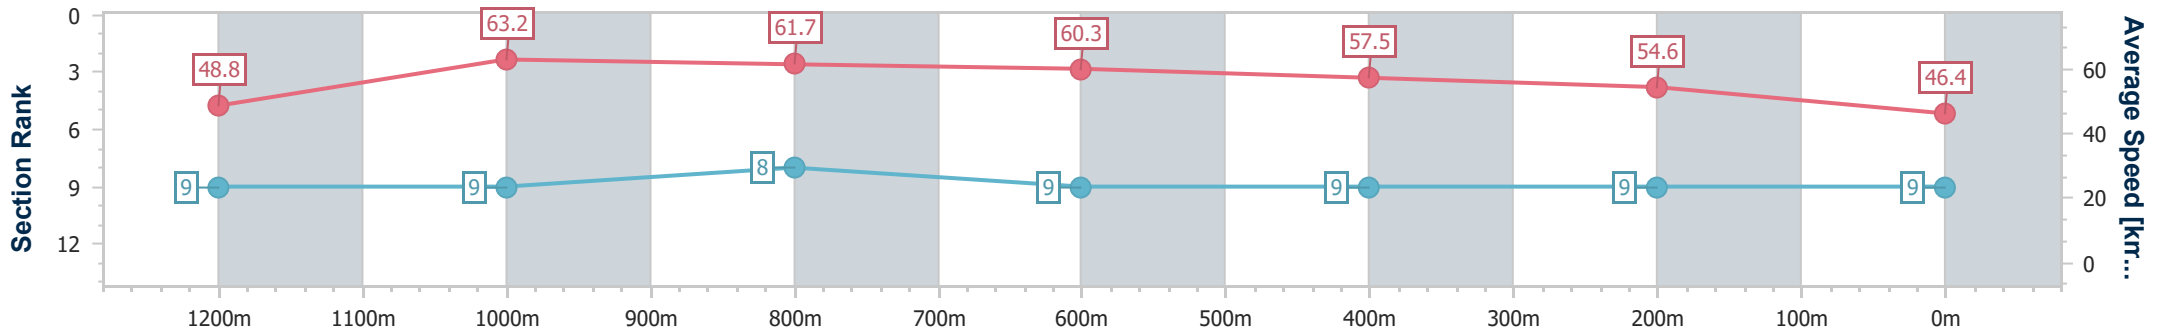

Horse/Jockey Name	Ape
Final Rank	9
Fastest Section Time (Section)	0:11.39 (1200m)
Top Speed [km/h] (Section)	64.5 (1200m)
Race State	Finished

Sunshine Coast QLD Professional
Race 3: PADDY WALSH PAINTING & SOLID PLASTERING QTIS
Three-Year-Old Maiden Handicap - 1400m

19 January 2024 - 19:11

Track Rating: Heavy 8, Weather: Fine, Rail Position: True

Section	Overall	1200m	1000m	800m	600m	400m	200m
Section Times	1:31.25 [9] (0:14.77)	1:16.48 [9] (0:11.39)	1:05.09 [9] (0:11.69)	0:53.40 [8] (0:12.01)	0:41.39 [9] (0:12.71)	0:28.68 [9] (0:13.19)	0:15.49 [9] (0:15.49)
Average Speed [km/h]	48.8	63.2	61.7	60.3	57.5	54.6	46.4
Top Speed [km/h]	64.1	64.5	63.1	61.1	60.0	56.1	52.7
Avg. Dist. to Rail [m]	4.4	1.0	1.0	1.4	1.9	3.9	4.6
Avg. Stride Freq. [Hz]	2.2	2.3	2.3	2.2	2.2	2.1	2.0
Avg. Stride Length [m]	6.0	7.6	7.6	7.5	7.3	7.2	6.6

- [ ] Ranking at each section and finish
- -.-.- No data available at this section
- NA No data available