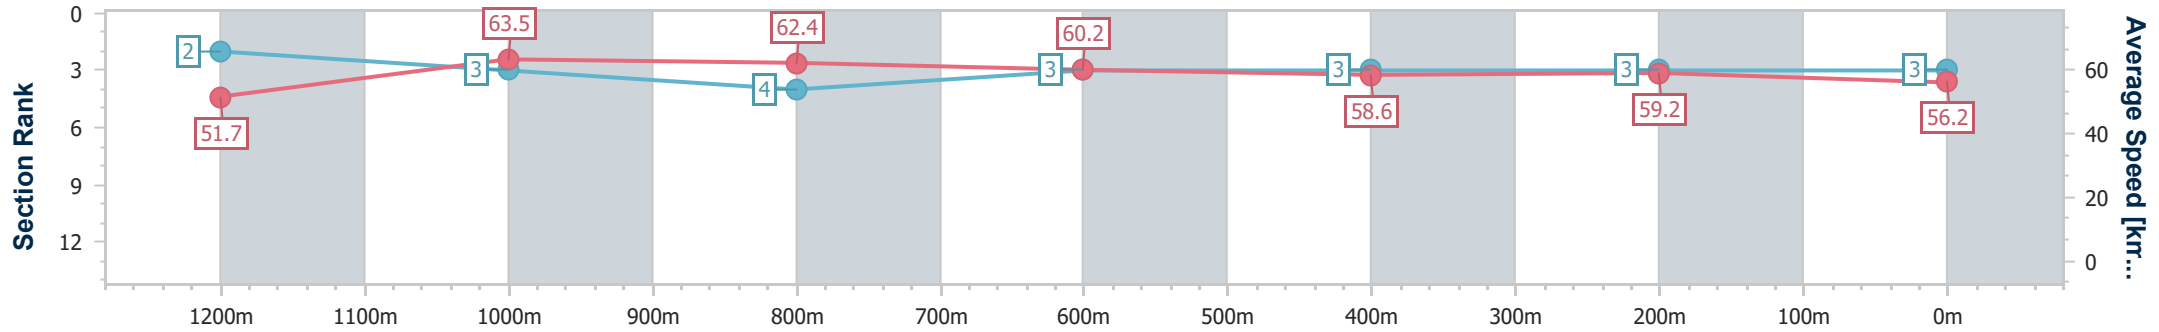

Horse/Jockey Name	Bean All Ova
Final Rank	3
Fastest Section Time (Section)	0:11.37 (1200m)
Top Speed [km/h] (Section)	65.3 (Overall)
Race State	Finished

Sunshine Coast QLD Professional
Race 3: PADDY WALSH PAINTING & SOLID PLASTERING QTIS
Three-Year-Old Maiden Handicap - 1400m

19 January 2024 - 19:11

Track Rating: Heavy 8, Weather: Fine, Rail Position: True

Section	Overall	1200m	1000m	800m	600m	400m	200m
Section Times	1:26.22 [3] (0:13.93)	1:12.29 [2] (0:11.37)	1:00.92 [3] (0:11.60)	0:49.32 [4] (0:12.01)	0:37.31 [3] (0:12.34)	0:24.97 [3] (0:12.12)	0:12.85 [3] (0:12.85)
Average Speed [km/h]	51.7	63.5	62.4	60.2	58.6	59.2	56.2
Top Speed [km/h]	65.3	64.3	63.2	61.5	59.3	59.9	58.5
Avg. Dist. to Rail [m]	8.4	4.4	2.3	1.0	0.6	2.8	5.3
Avg. Stride Freq. [Hz]	2.3	2.3	2.3	2.3	2.2	2.3	2.2
Avg. Stride Length [m]	6.3	7.7	7.6	7.4	7.3	7.2	7.0

- [ ] Ranking at each section and finish
- -.-.- No data available at this section
- NA No data available