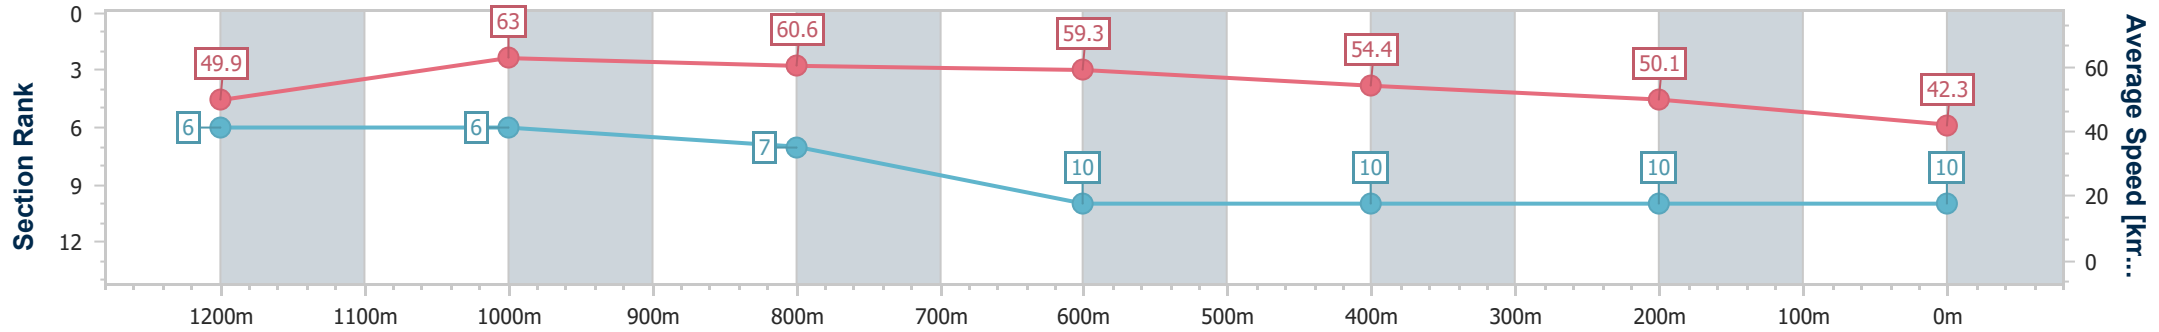

Horse/Jockey Name	Elle Magic
Final Rank	10
Fastest Section Time (Section)	0:11.40 (1200m)
Top Speed [km/h] (Section)	63.8 (1200m)
Race State	Finished

Sunshine Coast QLD Professional
Race 3: PADDY WALSH PAINTING & SOLID PLASTERING QTIS
Three-Year-Old Maiden Handicap - 1400m

19 January 2024 - 19:11

Track Rating: Heavy 8, Weather: Fine, Rail Position: True

Section	Overall	1200m	1000m	800m	600m	400m	200m
Section Times	1:35.21 [10] (0:14.44)	1:20.77 [6] (0:11.40)	1:09.37 [6] (0:11.99)	0:57.38 [7] (0:12.45)	0:44.93 [10] (0:13.54)	0:31.39 [10] (0:14.37)	0:17.02 [10] (0:17.02)
Average Speed [km/h]	49.9	63.0	60.6	59.3	54.4	50.1	42.3
Top Speed [km/h]	63.1	63.8	62.2	60.1	56.9	52.8	47.2
Avg. Dist. to Rail [m]	6.6	4.7	3.9	4.2	4.1	7.4	6.1
Avg. Stride Freq. [Hz]	2.3	2.3	2.3	2.3	2.2	2.1	2.0
Avg. Stride Length [m]	6.1	7.5	7.3	7.1	6.8	6.6	5.9

- [ ] Ranking at each section and finish
- -.-.- No data available at this section
- NA No data available