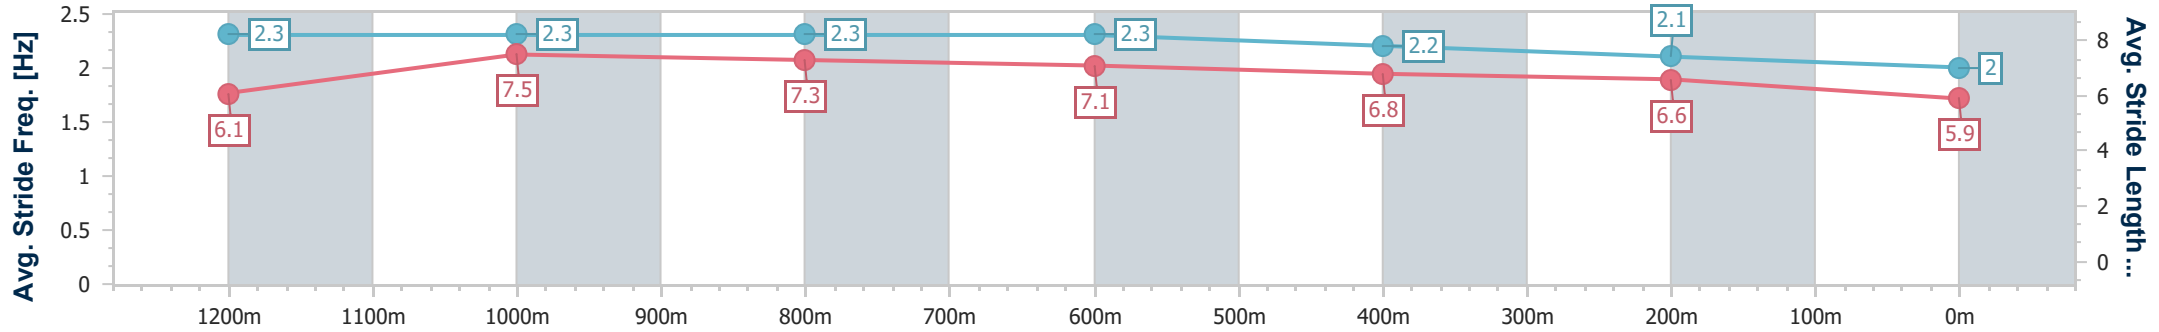

Horse/Jockey Name	Elle Magic
Final Rank	10
Fastest Section Time (Section)	0:11.40 (1200m)
Top Speed [km/h] (Section)	63.8 (1200m)
Race State	Finished

Sunshine Coast QLD Professional
Race 3: PADDY WALSH PAINTING & SOLID PLASTERING QTIS
Three-Year-Old Maiden Handicap - 1400m

19 January 2024 - 19:11

Track Rating: Heavy 8, Weather: Fine, Rail Position: True

Section	Overall	1200m	1000m	800m	600m	400m	200m
Section Times	1:35.21 [10] (0:14.44)	1:20.77 [6] (0:11.40)	1:09.37 [6] (0:11.99)	0:57.38 [7] (0:12.45)	0:44.93 [10] (0:13.54)	0:31.39 [10] (0:14.37)	0:17.02 [10] (0:17.02)
Average Speed [km/h]	49.9	63.0	60.6	59.3	54.4	50.1	42.3
Top Speed [km/h]	63.1	63.8	62.2	60.1	56.9	52.8	47.2
Avg. Dist. to Rail [m]	6.6	4.7	3.9	4.2	4.1	7.4	6.1
Avg. Stride Freq. [Hz]	2.3	2.3	2.3	2.3	2.2	2.1	2.0
Avg. Stride Length [m]	6.1	7.5	7.3	7.1	6.8	6.6	5.9

- [ ] Ranking at each section and finish
- -.-.- No data available at this section
- NA No data available