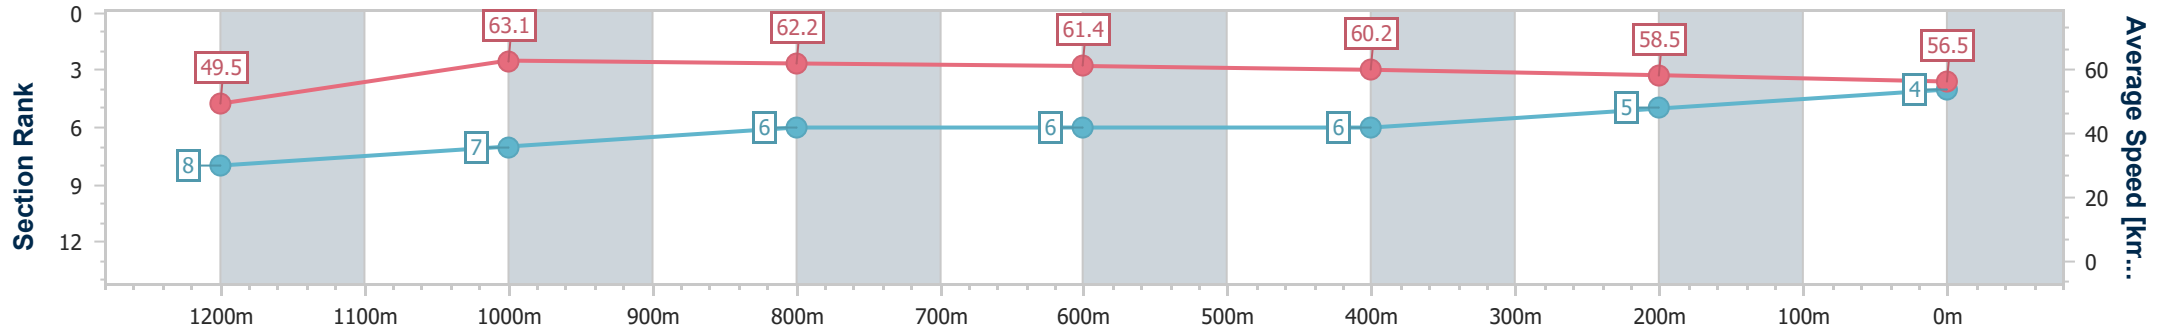

Horse/Jockey Name	Born Fearless
Final Rank	4
Fastest Section Time (Section)	0:11.43 (1200m)
Top Speed [km/h] (Section)	65.4 (1200m)
Race State	Finished

Sunshine Coast QLD Professional
Race 3: PADDY WALSH PAINTING & SOLID PLASTERING QTIS
Three-Year-Old Maiden Handicap - 1400m

19 January 2024 - 19:11

Track Rating: Heavy 8, Weather: Fine, Rail Position: True

Section	Overall	1200m	1000m	800m	600m	400m	200m
Section Times	1:26.39 [4] (0:14.57)	1:11.82 [8] (0:11.43)	1:00.39 [7] (0:11.53)	0:48.86 [6] (0:11.71)	0:37.15 [6] (0:12.09)	0:25.06 [6] (0:12.33)	0:12.73 [5] (0:12.73)
Average Speed [km/h]	49.5	63.1	62.2	61.4	60.2	58.5	56.5
Top Speed [km/h]	65.2	65.4	63.0	62.6	61.2	60.1	58.7
Avg. Dist. to Rail [m]	3.9	1.7	0.6	0.6	2.2	5.0	3.7
Avg. Stride Freq. [Hz]	2.2	2.3	2.2	2.3	2.3	2.2	2.3
Avg. Stride Length [m]	6.2	7.7	7.8	7.4	7.3	7.3	6.9

- [ ] Ranking at each section and finish
- -.-.- No data available at this section
- NA No data available