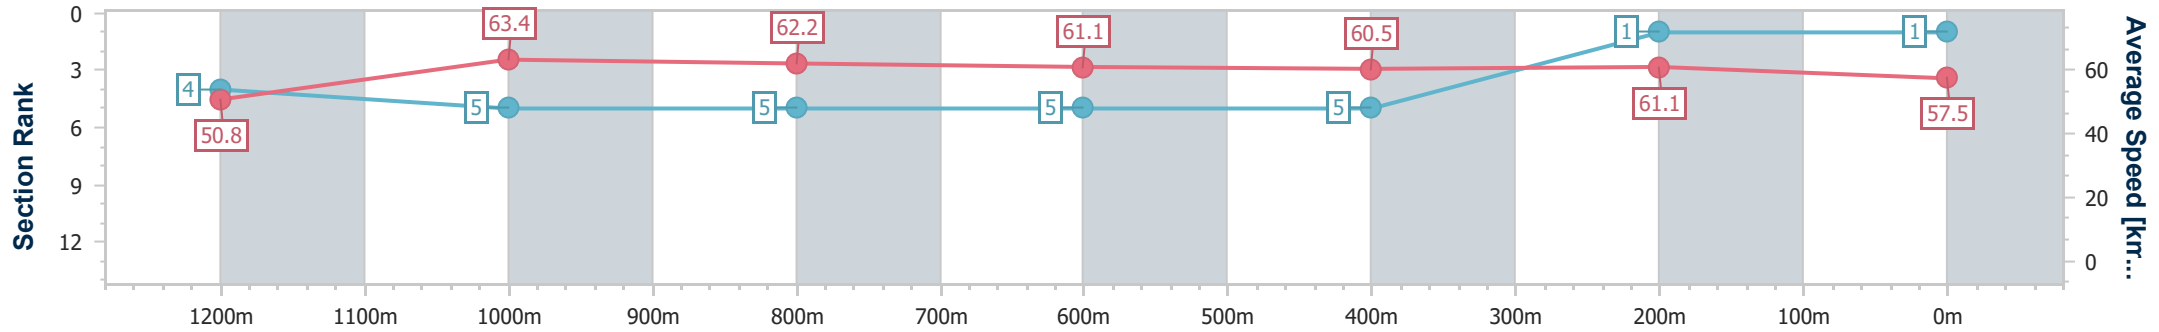

19 January 2024 - 19:11

Track Rating: Heavy 8, Weather: Fine, Rail Position: True

Section	Overall	1200m	1000m	800m	600m	400m	200m
Section Times	1:25.61 [1] (0:14.21)	1:11.40 [4] (0:11.33)	1:00.07 [5] (0:11.71)	0:48.36 [5] (0:11.89)	0:36.47 [5] (0:12.18)	0:24.29 [5] (0:11.77)	0:12.52 [1] (0:12.52)
Average Speed [km/h]	50.8	63.4	62.2	61.1	60.5	61.1	57.5
Top Speed [km/h]	65.2	65.2	63.5	62.2	61.4	61.9	60.5
Avg. Dist. to Rail [m]	6.2	3.7	3.1	2.2	3.7	7.7	8.0
Avg. Stride Freq. [Hz]	2.3	2.3	2.2	2.2	2.2	2.2	2.2
Avg. Stride Length [m]	6.1	7.6	7.7	7.6	7.6	7.6	7.4