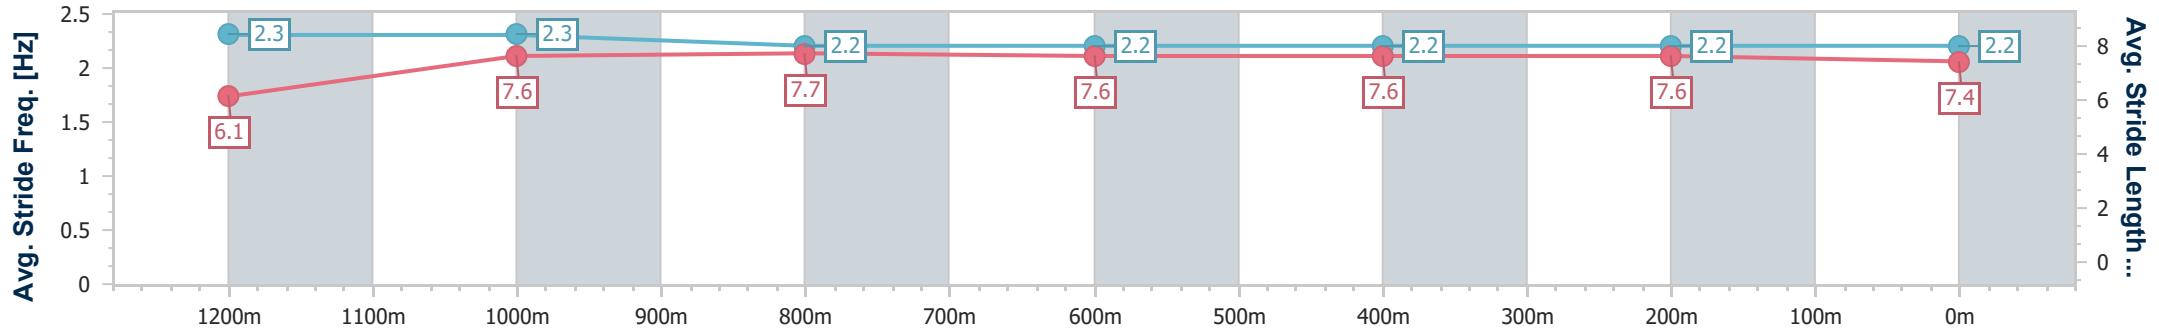

19 January 2024 - 19:11

Track Rating: Heavy 8, Weather: Fine, Rail Position: True

Section	Overall	1200m	1000m	800m	600m	400m	200m
Section Times	1:25.61 [1] (0:14.21)	1:11.40 [4] (0:11.33)	1:00.07 [5] (0:11.71)	0:48.36 [5] (0:11.89)	0:36.47 [5] (0:12.18)	0:24.29 [5] (0:11.77)	0:12.52 [1] (0:12.52)
Average Speed [km/h]	50.8	63.4	62.2	61.1	60.5	61.1	57.5
Top Speed [km/h]	65.2	65.2	63.5	62.2	61.4	61.9	60.5
Avg. Dist. to Rail [m]	6.2	3.7	3.1	2.2	3.7	7.7	8.0
Avg. Stride Freq. [Hz]	2.3	2.3	2.2	2.2	2.2	2.2	2.2
Avg. Stride Length [m]	6.1	7.6	7.7	7.6	7.6	7.6	7.4