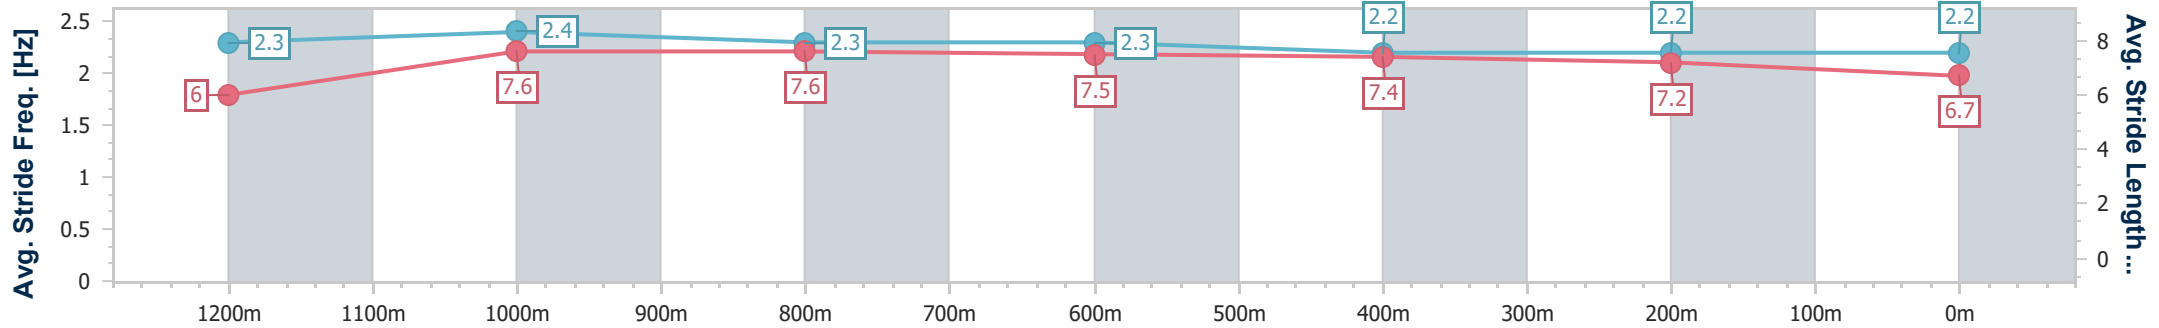

Horse/Jockey Name	Man Hands
Final Rank	6
Fastest Section Time (Section)	0:10.91 (1200m)
Top Speed [km/h] (Section)	67.1 (1200m)
Race State	Finished

Sunshine Coast QLD Professional
Race 3: PADDY WALSH PAINTING & SOLID PLASTERING QTIS
Three-Year-Old Maiden Handicap - 1400m

19 January 2024 - 19:11

Track Rating: Heavy 8, Weather: Fine, Rail Position: True

Section	Overall	1200m	1000m	800m	600m	400m	200m
Section Times	1:27.46 [6] (0:14.26)	1:13.20 [5] (0:10.91)	1:02.29 [1] (0:11.55)	0:50.74 [2] (0:12.10)	0:38.64 [2] (0:12.45)	0:26.19 [4] (0:12.42)	0:13.77 [6] (0:13.77)
Average Speed [km/h]	50.7	65.7	62.9	60.6	58.6	57.9	52.3
Top Speed [km/h]	66.5	67.1	65.6	61.3	59.8	58.9	56.1
Avg. Dist. to Rail [m]	9.3	5.8	3.0	3.2	2.1	4.4	5.4
Avg. Stride Freq. [Hz]	2.3	2.4	2.3	2.3	2.2	2.2	2.2
Avg. Stride Length [m]	6.0	7.6	7.6	7.5	7.4	7.2	6.7

- [ ] Ranking at each section and finish
- -.-.- No data available at this section
- NA No data available