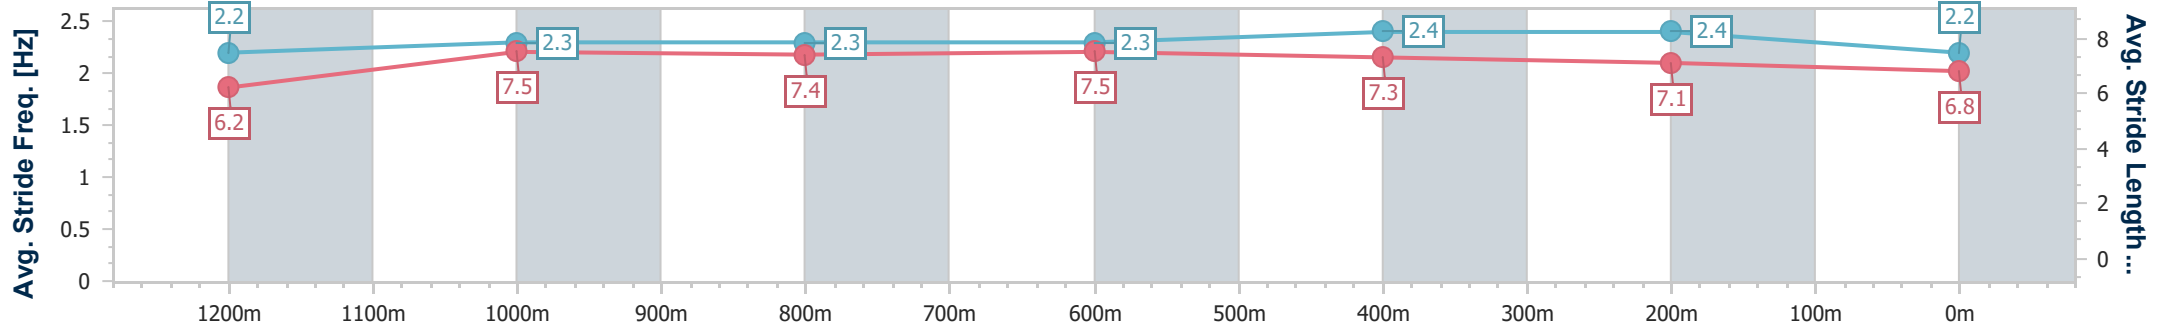

Horse/Jockey Name	Moon Over Matilda
Final Rank	5
Fastest Section Time (Section)	0:11.47 (1200m)
Top Speed [km/h] (Section)	64.9 (800m)
Race State	Finished

Sunshine Coast QLD Professional
Race 3: PADDY WALSH PAINTING & SOLID PLASTERING QTIS
Three-Year-Old Maiden Handicap - 1400m

19 January 2024 - 19:11

Track Rating: Heavy 8, Weather: Fine, Rail Position: True

Section	Overall	1200m	1000m	800m	600m	400m	200m
Section Times	1:26.59 [5] (0:14.81)	1:11.78 [10] (0:11.47)	1:00.31 [10] (0:11.84)	0:48.47 [10] (0:11.72)	0:36.75 [7] (0:11.75)	0:25.00 [7] (0:11.84)	0:13.16 [4] (0:13.16)
Average Speed [km/h]	49.0	62.7	61.5	63.0	63.1	60.9	54.7
Top Speed [km/h]	62.2	63.6	62.9	64.9	64.6	63.7	58.1
Avg. Dist. to Rail [m]	9.9	4.1	4.2	4.8	4.9	8.4	9.0
Avg. Stride Freq. [Hz]	2.2	2.3	2.3	2.3	2.4	2.4	2.2
Avg. Stride Length [m]	6.2	7.5	7.4	7.5	7.3	7.1	6.8

- [ ] Ranking at each section and finish
- -.-.- No data available at this section
- NA No data available