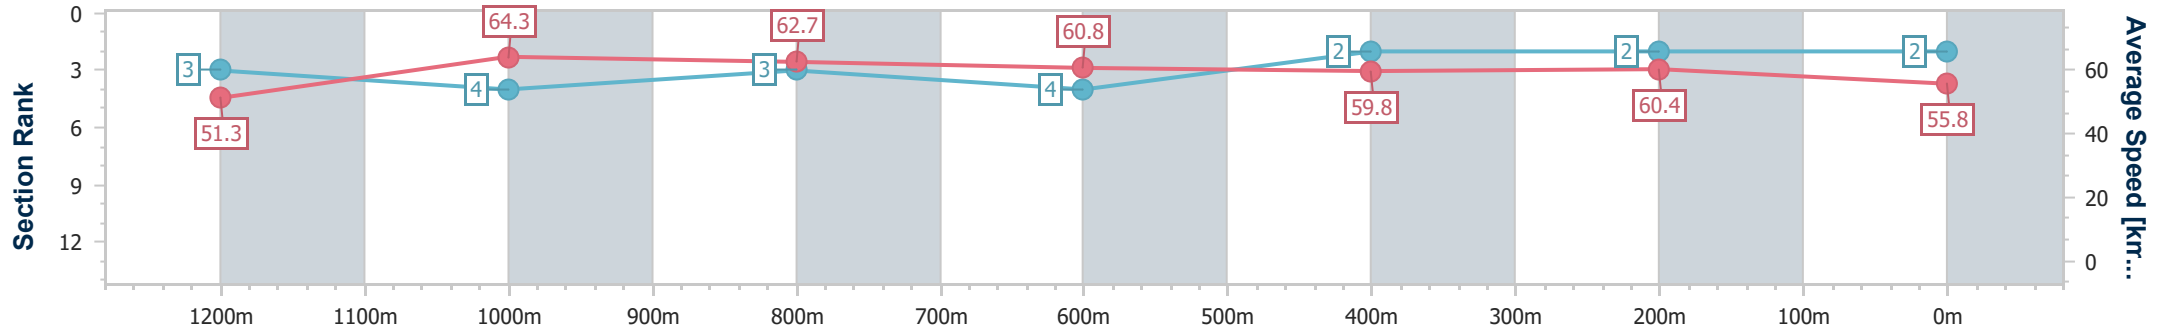

Horse/Jockey Name	Cryptic Sound
Final Rank	2
Fastest Section Time (Section)	0:11.21 (1200m)
Top Speed [km/h] (Section)	65.3 (1200m)
Race State	Finished

Sunshine Coast QLD Professional
Race 3: PADDY WALSH PAINTING & SOLID PLASTERING QTIS
Three-Year-Old Maiden Handicap - 1400m

19 January 2024 - 19:11

Track Rating: Heavy 8, Weather: Fine, Rail Position: True

Section	Overall	1200m	1000m	800m	600m	400m	200m
Section Times	1:26.05 [2] (0:14.09)	1:11.96 [3] (0:11.21)	1:00.75 [4] (0:11.55)	0:49.20 [3] (0:12.11)	0:37.09 [4] (0:12.27)	0:24.82 [2] (0:11.92)	0:12.90 [2] (0:12.90)
Average Speed [km/h]	51.3	64.3	62.7	60.8	59.8	60.4	55.8
Top Speed [km/h]	64.7	65.3	63.8	61.5	61.0	61.6	58.6
Avg. Dist. to Rail [m]	11.4	5.5	3.8	3.4	3.3	6.7	8.0
Avg. Stride Freq. [Hz]	2.2	2.3	2.2	2.2	2.2	2.3	2.2
Avg. Stride Length [m]	6.5	7.8	7.8	7.7	7.4	7.3	7.1

- [ ] Ranking at each section and finish
- -.-.- No data available at this section
- NA No data available