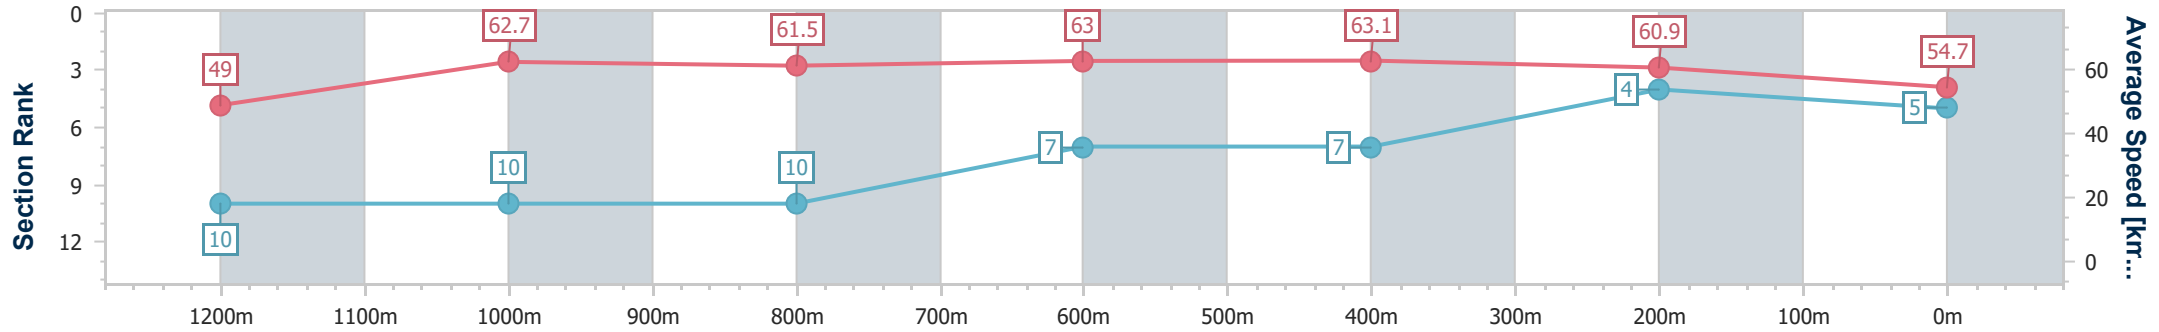

Horse/Jockey Name	Moon Over Matilda
Final Rank	5
Fastest Section Time (Section)	0:11.47 (1200m)
Top Speed [km/h] (Section)	64.9 (800m)
Race State	Finished

Sunshine Coast QLD Professional
Race 3: PADDY WALSH PAINTING & SOLID PLASTERING QTIS
Three-Year-Old Maiden Handicap - 1400m

19 January 2024 - 19:11

Track Rating: Heavy 8, Weather: Fine, Rail Position: True

Section	Overall	1200m	1000m	800m	600m	400m	200m
Section Times	1:26.59 [5] (0:14.81)	1:11.78 [10] (0:11.47)	1:00.31 [10] (0:11.84)	0:48.47 [10] (0:11.72)	0:36.75 [7] (0:11.75)	0:25.00 [7] (0:11.84)	0:13.16 [4] (0:13.16)
Average Speed [km/h]	49.0	62.7	61.5	63.0	63.1	60.9	54.7
Top Speed [km/h]	62.2	63.6	62.9	64.9	64.6	63.7	58.1
Avg. Dist. to Rail [m]	9.9	4.1	4.2	4.8	4.9	8.4	9.0
Avg. Stride Freq. [Hz]	2.2	2.3	2.3	2.3	2.4	2.4	2.2
Avg. Stride Length [m]	6.2	7.5	7.4	7.5	7.3	7.1	6.8

- [ ] Ranking at each section and finish
- -.-.- No data available at this section
- NA No data available