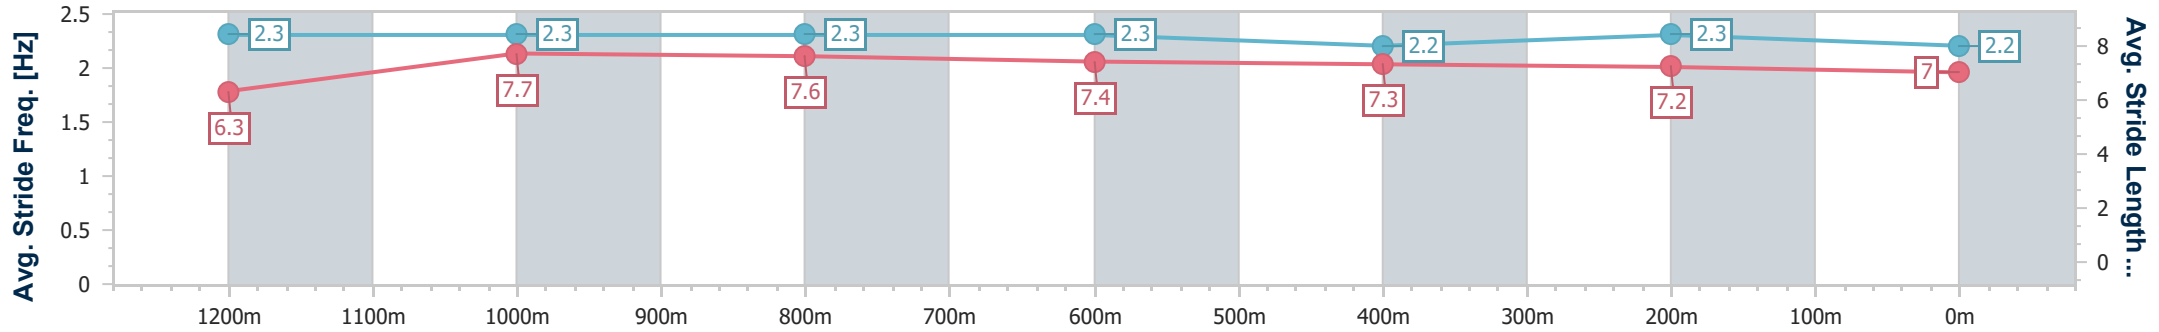

Horse/Jockey Name	Bean All Ova
Final Rank	3
Fastest Section Time (Section)	0:11.37 (1200m)
Top Speed [km/h] (Section)	65.3 (Overall)
Race State	Finished

Sunshine Coast QLD Professional
Race 3: PADDY WALSH PAINTING & SOLID PLASTERING QTIS
Three-Year-Old Maiden Handicap - 1400m

19 January 2024 - 19:11

Track Rating: Heavy 8, Weather: Fine, Rail Position: True

Section	Overall	1200m	1000m	800m	600m	400m	200m
Section Times	1:26.22 [3] (0:13.93)	1:12.29 [2] (0:11.37)	1:00.92 [3] (0:11.60)	0:49.32 [4] (0:12.01)	0:37.31 [3] (0:12.34)	0:24.97 [3] (0:12.12)	0:12.85 [3] (0:12.85)
Average Speed [km/h]	51.7	63.5	62.4	60.2	58.6	59.2	56.2
Top Speed [km/h]	65.3	64.3	63.2	61.5	59.3	59.9	58.5
Avg. Dist. to Rail [m]	8.4	4.4	2.3	1.0	0.6	2.8	5.3
Avg. Stride Freq. [Hz]	2.3	2.3	2.3	2.3	2.2	2.3	2.2
Avg. Stride Length [m]	6.3	7.7	7.6	7.4	7.3	7.2	7.0

- [ ] Ranking at each section and finish
- -.-.- No data available at this section
- NA No data available