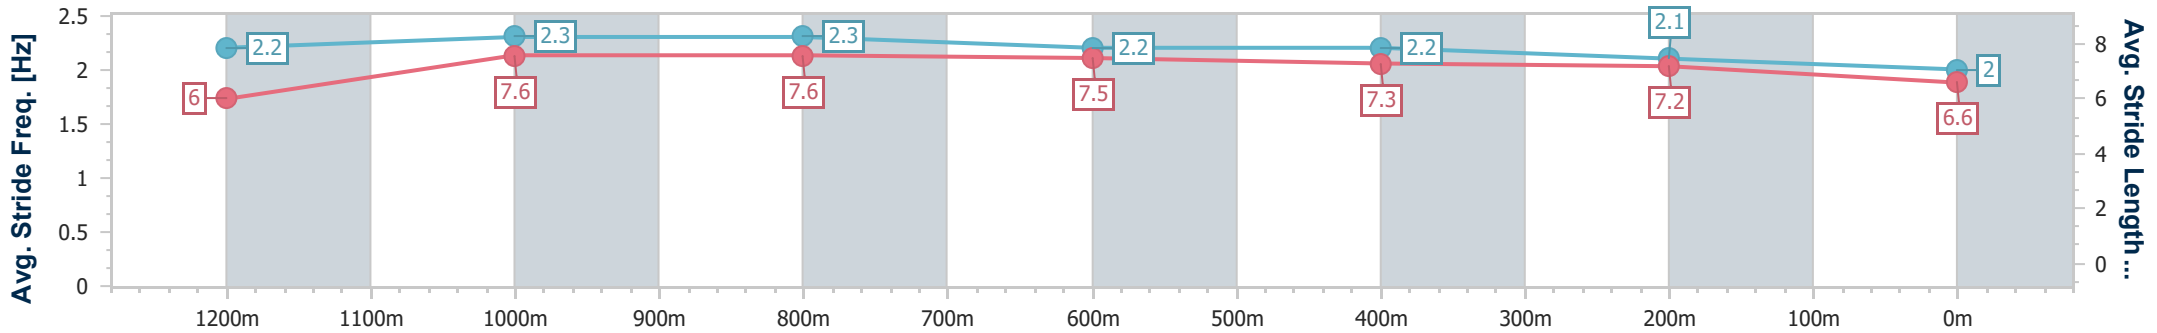

Horse/Jockey Name	Ape
Final Rank	9
Fastest Section Time (Section)	0:11.39 (1200m)
Top Speed [km/h] (Section)	64.5 (1200m)
Race State	Finished

Sunshine Coast QLD Professional
Race 3: PADDY WALSH PAINTING & SOLID PLASTERING QTIS
Three-Year-Old Maiden Handicap - 1400m

19 January 2024 - 19:11

Track Rating: Heavy 8, Weather: Fine, Rail Position: True

Section	Overall	1200m	1000m	800m	600m	400m	200m
Section Times	1:31.25 [9] (0:14.77)	1:16.48 [9] (0:11.39)	1:05.09 [9] (0:11.69)	0:53.40 [8] (0:12.01)	0:41.39 [9] (0:12.71)	0:28.68 [9] (0:13.19)	0:15.49 [9] (0:15.49)
Average Speed [km/h]	48.8	63.2	61.7	60.3	57.5	54.6	46.4
Top Speed [km/h]	64.1	64.5	63.1	61.1	60.0	56.1	52.7
Avg. Dist. to Rail [m]	4.4	1.0	1.0	1.4	1.9	3.9	4.6
Avg. Stride Freq. [Hz]	2.2	2.3	2.3	2.2	2.2	2.1	2.0
Avg. Stride Length [m]	6.0	7.6	7.6	7.5	7.3	7.2	6.6

- [ ] Ranking at each section and finish
- -.-.- No data available at this section
- NA No data available