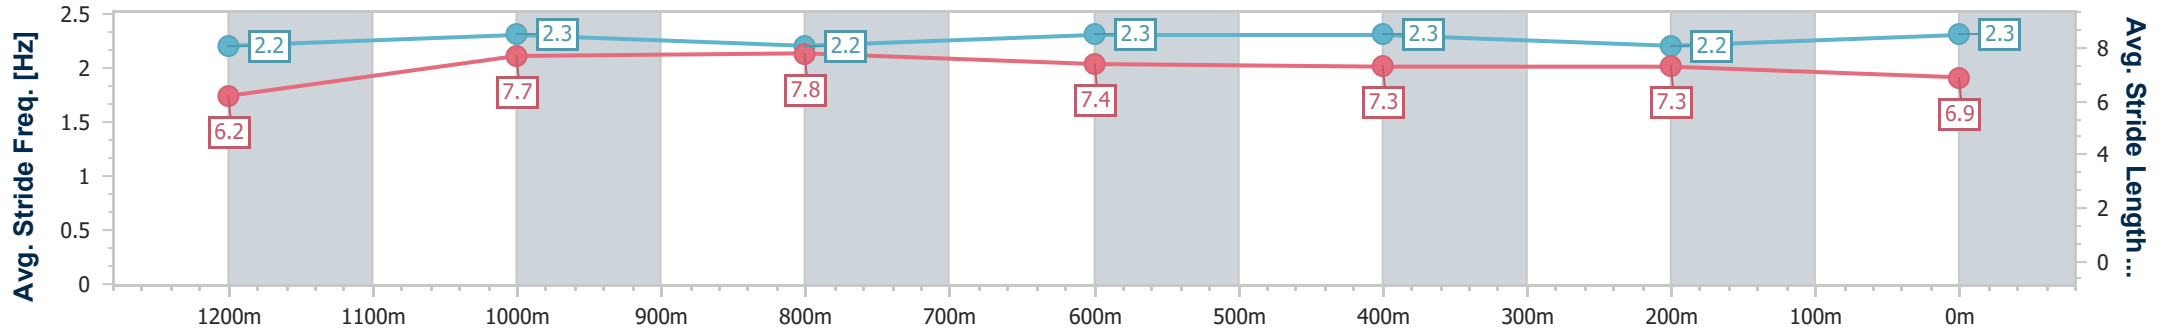

Horse/Jockey Name	Born Fearless
Final Rank	4
Fastest Section Time (Section)	0:11.43 (1200m)
Top Speed [km/h] (Section)	65.4 (1200m)
Race State	Finished

Sunshine Coast QLD Professional
Race 3: PADDY WALSH PAINTING & SOLID PLASTERING QTIS
Three-Year-Old Maiden Handicap - 1400m

19 January 2024 - 19:11

Track Rating: Heavy 8, Weather: Fine, Rail Position: True

Section	Overall	1200m	1000m	800m	600m	400m	200m
Section Times	1:26.39 [4] (0:14.57)	1:11.82 [8] (0:11.43)	1:00.39 [7] (0:11.53)	0:48.86 [6] (0:11.71)	0:37.15 [6] (0:12.09)	0:25.06 [6] (0:12.33)	0:12.73 [5] (0:12.73)
Average Speed [km/h]	49.5	63.1	62.2	61.4	60.2	58.5	56.5
Top Speed [km/h]	65.2	65.4	63.0	62.6	61.2	60.1	58.7
Avg. Dist. to Rail [m]	3.9	1.7	0.6	0.6	2.2	5.0	3.7
Avg. Stride Freq. [Hz]	2.2	2.3	2.2	2.3	2.3	2.2	2.3
Avg. Stride Length [m]	6.2	7.7	7.8	7.4	7.3	7.3	6.9

- [ ] Ranking at each section and finish
- -.-.- No data available at this section
- NA No data available