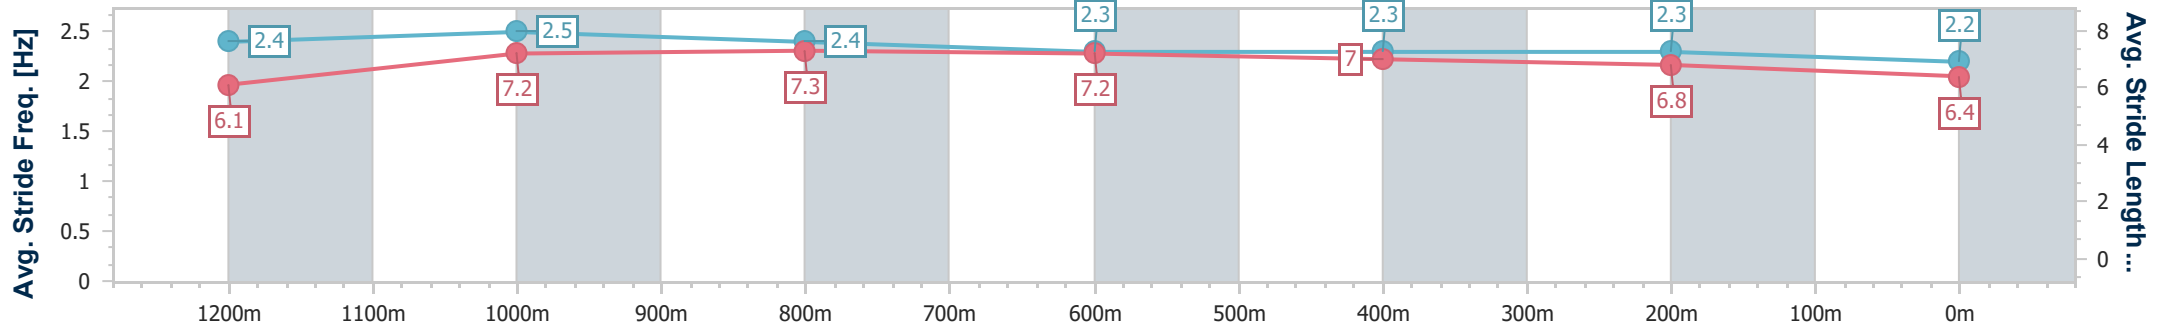

Horse/Jockey Name	Pow Now
Final Rank	8
Fastest Section Time (Section)	0:11.31 (1200m)
Top Speed [km/h] (Section)	65.7 (Overall)
Race State	Finished

Sunshine Coast QLD Professional
Race 3: PADDY WALSH PAINTING & SOLID PLASTERING QTIS
Three-Year-Old Maiden Handicap - 1400m

19 January 2024 - 19:11

Track Rating: Heavy 8, Weather: Fine, Rail Position: True

Section	Overall	1200m	1000m	800m	600m	400m	200m
Section Times	1:27.60 [8] (0:13.87)	1:13.73 [1] (0:11.31)	1:02.42 [2] (0:11.38)	0:51.04 [1] (0:12.06)	0:38.98 [1] (0:12.44)	0:26.54 [1] (0:12.63)	0:13.91 [7] (0:13.91)
Average Speed [km/h]	52.0	63.5	63.3	60.0	58.4	56.9	51.8
Top Speed [km/h]	65.7	65.7	64.8	61.1	59.3	58.7	55.6
Avg. Dist. to Rail [m]	9.4	2.7	0.3	0.8	1.5	3.9	3.2
Avg. Stride Freq. [Hz]	2.4	2.5	2.4	2.3	2.3	2.3	2.2
Avg. Stride Length [m]	6.1	7.2	7.3	7.2	7.0	6.8	6.4

- [ ] Ranking at each section and finish
- -.-.- No data available at this section
- NA No data available