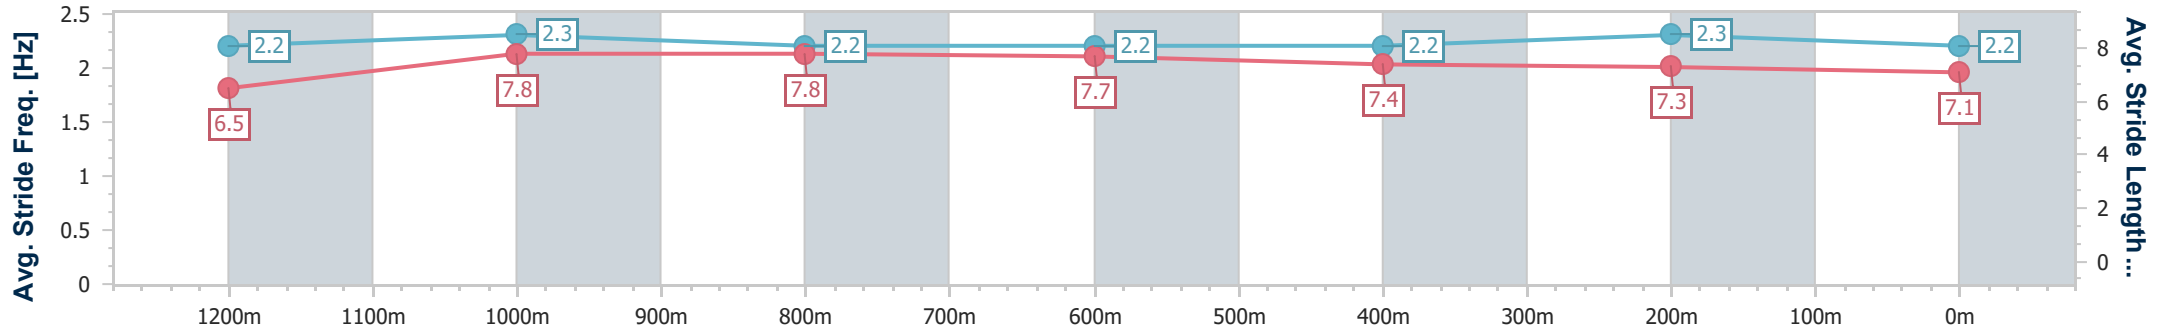

Horse/Jockey Name	Cryptic Sound
Final Rank	2
Fastest Section Time (Section)	0:11.21 (1200m)
Top Speed [km/h] (Section)	65.3 (1200m)
Race State	Finished

Sunshine Coast QLD Professional
Race 3: PADDY WALSH PAINTING & SOLID PLASTERING QTIS
Three-Year-Old Maiden Handicap - 1400m

19 January 2024 - 19:11

Track Rating: Heavy 8, Weather: Fine, Rail Position: True

Section	Overall	1200m	1000m	800m	600m	400m	200m
Section Times	1:26.05 [2] (0:14.09)	1:11.96 [3] (0:11.21)	1:00.75 [4] (0:11.55)	0:49.20 [3] (0:12.11)	0:37.09 [4] (0:12.27)	0:24.82 [2] (0:11.92)	0:12.90 [2] (0:12.90)
Average Speed [km/h]	51.3	64.3	62.7	60.8	59.8	60.4	55.8
Top Speed [km/h]	64.7	65.3	63.8	61.5	61.0	61.6	58.6
Avg. Dist. to Rail [m]	11.4	5.5	3.8	3.4	3.3	6.7	8.0
Avg. Stride Freq. [Hz]	2.2	2.3	2.2	2.2	2.2	2.3	2.2
Avg. Stride Length [m]	6.5	7.8	7.8	7.7	7.4	7.3	7.1

- [ ] Ranking at each section and finish
- -.-.- No data available at this section
- NA No data available