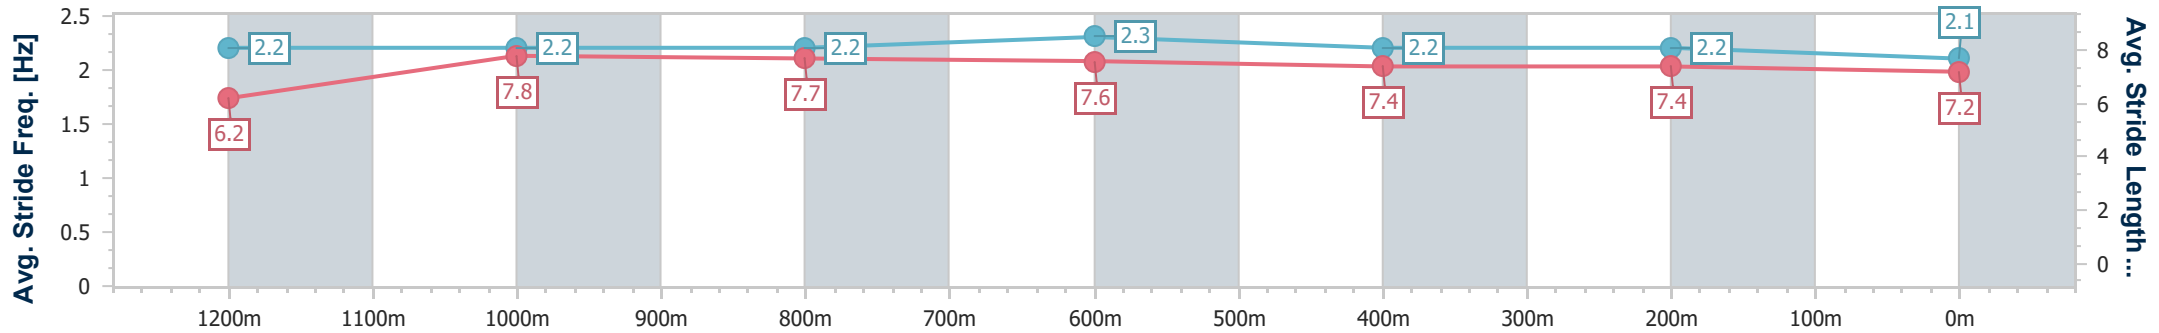

Horse/Jockey Name	Hawkwood
Final Rank	7
Fastest Section Time (Section)	0:11.53 (1200m)
Top Speed [km/h] (Section)	63.3 (1200m)
Race State	Finished

Sunshine Coast QLD Professional
Race 3: PADDY WALSH PAINTING & SOLID PLASTERING QTIS
Three-Year-Old Maiden Handicap - 1400m

19 January 2024 - 19:11

Track Rating: Heavy 8, Weather: Fine, Rail Position: True

Section	Overall	1200m	1000m	800m	600m	400m	200m
Section Times	1:27.47 [7] (0:14.55)	1:12.92 [7] (0:11.53)	1:01.39 [8] (0:11.87)	0:49.52 [9] (0:11.90)	0:37.62 [8] (0:12.28)	0:25.34 [8] (0:12.41)	0:12.93 [8] (0:12.93)
Average Speed [km/h]	49.6	62.4	61.3	61.7	59.6	58.0	55.6
Top Speed [km/h]	62.5	63.3	62.3	62.8	61.7	59.1	57.7
Avg. Dist. to Rail [m]	8.0	5.0	4.4	3.5	2.6	6.5	8.6
Avg. Stride Freq. [Hz]	2.2	2.2	2.2	2.3	2.2	2.2	2.1
Avg. Stride Length [m]	6.2	7.8	7.7	7.6	7.4	7.4	7.2

- [ ] Ranking at each section and finish
- -.-.- No data available at this section
- NA No data available