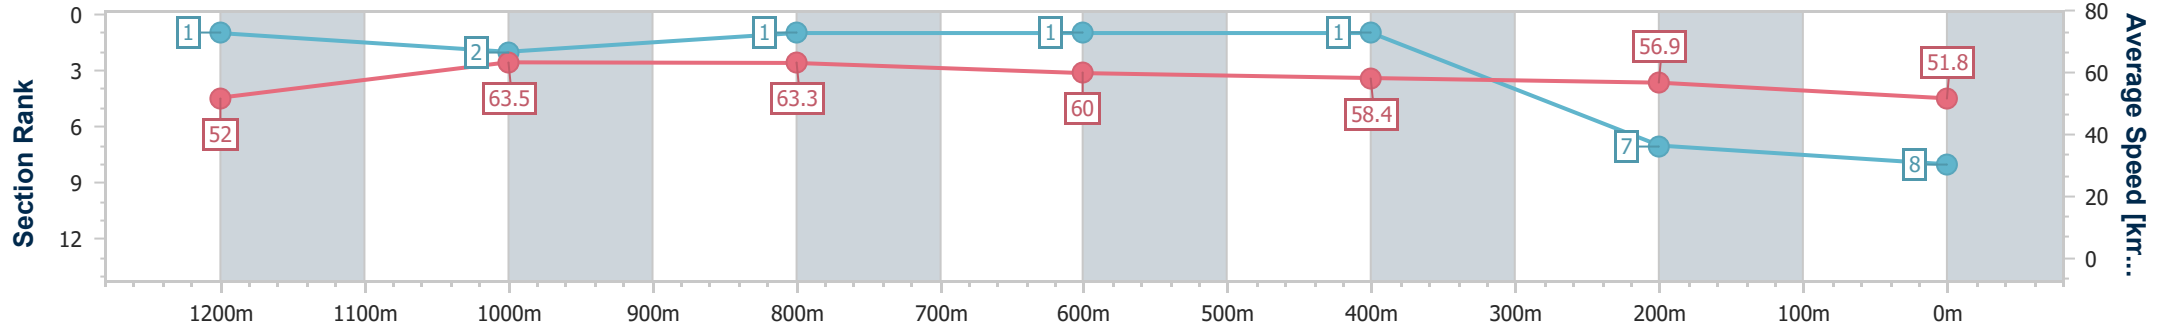

Horse/Jockey Name	Pow Now
Final Rank	8
Fastest Section Time (Section)	0:11.31 (1200m)
Top Speed [km/h] (Section)	65.7 (Overall)
Race State	Finished

Sunshine Coast QLD Professional
Race 3: PADDY WALSH PAINTING & SOLID PLASTERING QTIS
Three-Year-Old Maiden Handicap - 1400m

19 January 2024 - 19:11

Track Rating: Heavy 8, Weather: Fine, Rail Position: True

Section	Overall	1200m	1000m	800m	600m	400m	200m
Section Times	1:27.60 [8] (0:13.87)	1:13.73 [1] (0:11.31)	1:02.42 [2] (0:11.38)	0:51.04 [1] (0:12.06)	0:38.98 [1] (0:12.44)	0:26.54 [1] (0:12.63)	0:13.91 [7] (0:13.91)
Average Speed [km/h]	52.0	63.5	63.3	60.0	58.4	56.9	51.8
Top Speed [km/h]	65.7	65.7	64.8	61.1	59.3	58.7	55.6
Avg. Dist. to Rail [m]	9.4	2.7	0.3	0.8	1.5	3.9	3.2
Avg. Stride Freq. [Hz]	2.4	2.5	2.4	2.3	2.3	2.3	2.2
Avg. Stride Length [m]	6.1	7.2	7.3	7.2	7.0	6.8	6.4

- [ ] Ranking at each section and finish
- -.-.- No data available at this section
- NA No data available