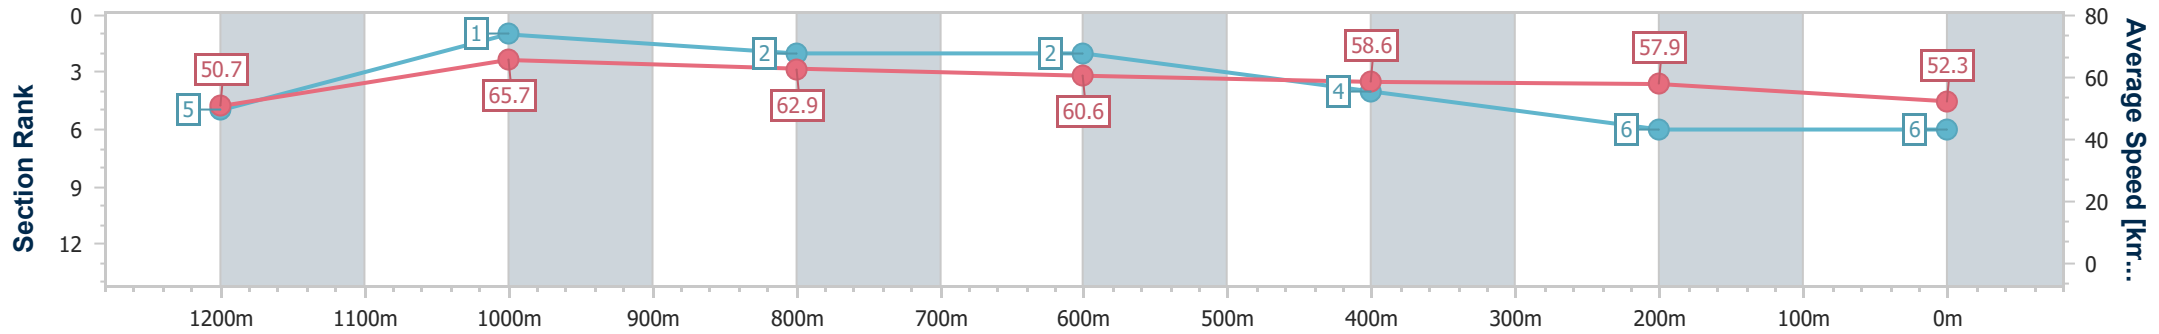

Horse/Jockey Name	Man Hands
Final Rank	6
Fastest Section Time (Section)	0:10.91 (1200m)
Top Speed [km/h] (Section)	67.1 (1200m)
Race State	Finished

Sunshine Coast QLD Professional
Race 3: PADDY WALSH PAINTING & SOLID PLASTERING QTIS
Three-Year-Old Maiden Handicap - 1400m

19 January 2024 - 19:11

Track Rating: Heavy 8, Weather: Fine, Rail Position: True

Section	Overall	1200m	1000m	800m	600m	400m	200m
Section Times	1:27.46 [6] (0:14.26)	1:13.20 [5] (0:10.91)	1:02.29 [1] (0:11.55)	0:50.74 [2] (0:12.10)	0:38.64 [2] (0:12.45)	0:26.19 [4] (0:12.42)	0:13.77 [6] (0:13.77)
Average Speed [km/h]	50.7	65.7	62.9	60.6	58.6	57.9	52.3
Top Speed [km/h]	66.5	67.1	65.6	61.3	59.8	58.9	56.1
Avg. Dist. to Rail [m]	9.3	5.8	3.0	3.2	2.1	4.4	5.4
Avg. Stride Freq. [Hz]	2.3	2.4	2.3	2.3	2.2	2.2	2.2
Avg. Stride Length [m]	6.0	7.6	7.6	7.5	7.4	7.2	6.7

- [ ] Ranking at each section and finish
- -.-.- No data available at this section
- NA No data available