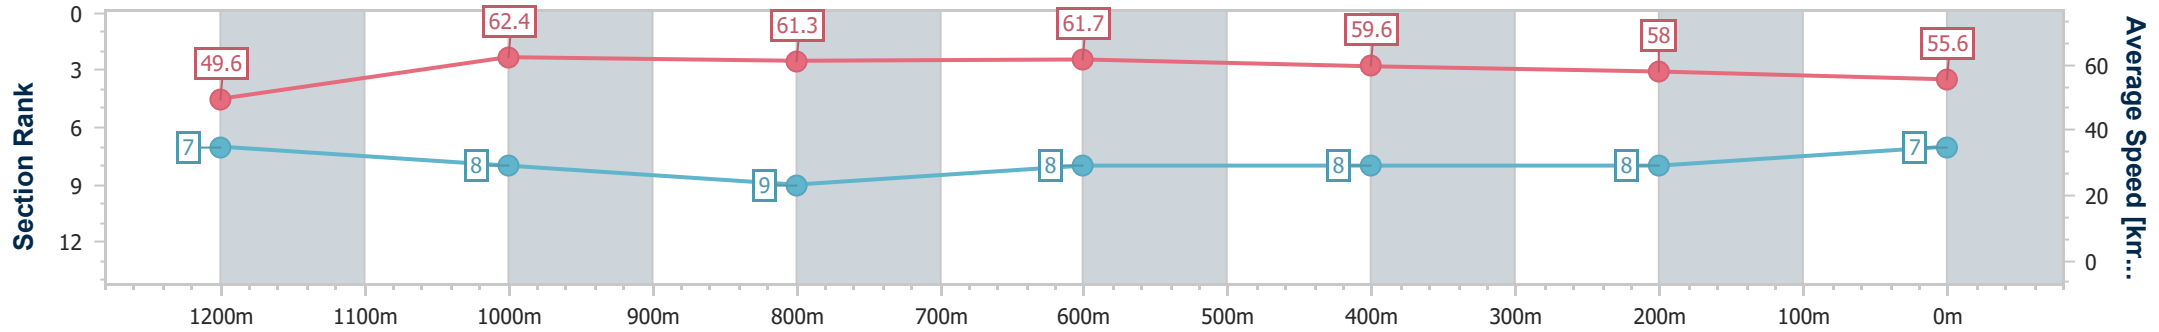

Horse/Jockey Name	Hawkwood
Final Rank	7
Fastest Section Time (Section)	0:11.53 (1200m)
Top Speed [km/h] (Section)	63.3 (1200m)
Race State	Finished

Sunshine Coast QLD Professional
Race 3: PADDY WALSH PAINTING & SOLID PLASTERING QTIS
Three-Year-Old Maiden Handicap - 1400m

19 January 2024 - 19:11

Track Rating: Heavy 8, Weather: Fine, Rail Position: True

Section	Overall	1200m	1000m	800m	600m	400m	200m
Section Times	1:27.47 [7] (0:14.55)	1:12.92 [7] (0:11.53)	1:01.39 [8] (0:11.87)	0:49.52 [9] (0:11.90)	0:37.62 [8] (0:12.28)	0:25.34 [8] (0:12.41)	0:12.93 [8] (0:12.93)
Average Speed [km/h]	49.6	62.4	61.3	61.7	59.6	58.0	55.6
Top Speed [km/h]	62.5	63.3	62.3	62.8	61.7	59.1	57.7
Avg. Dist. to Rail [m]	8.0	5.0	4.4	3.5	2.6	6.5	8.6
Avg. Stride Freq. [Hz]	2.2	2.2	2.2	2.3	2.2	2.2	2.1
Avg. Stride Length [m]	6.2	7.8	7.7	7.6	7.4	7.4	7.2

- [ ] Ranking at each section and finish
- -.-.- No data available at this section
- NA No data available