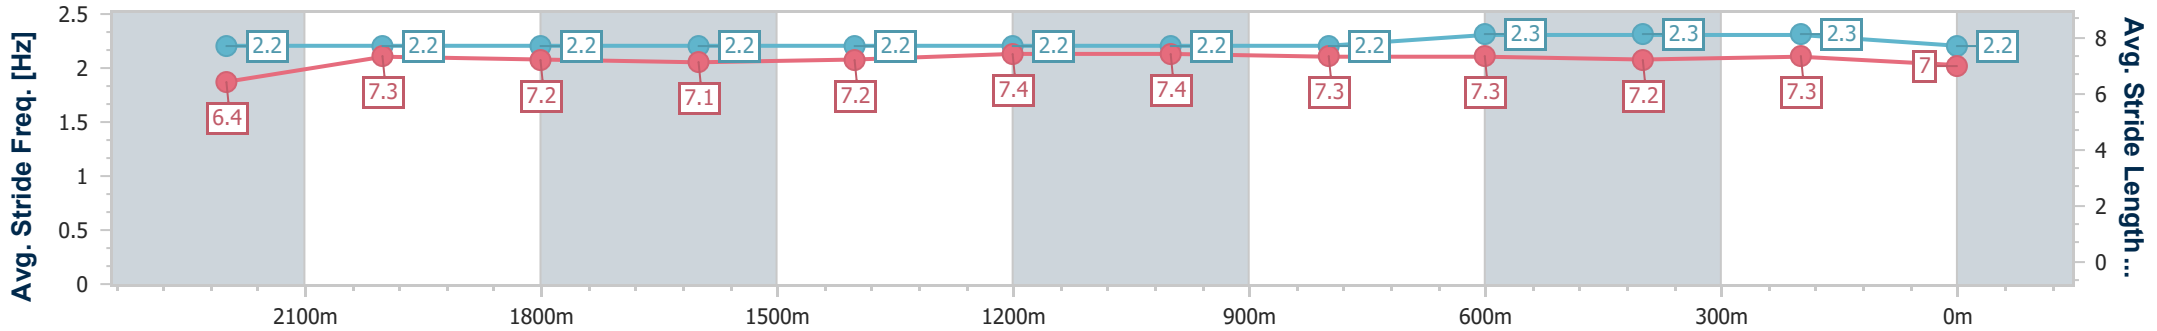

Section	Overall	2200m	2000m	1800m	1600m	1400m	1200m	1000m	800m	600m	400m	200m
Section Times	2:31.42 [3] (0:14.29)	2:17.13 [3] (0:12.13)	2:05.00 [2] (0:12.59)	1:52.41 [2] (0:12.96)	1:39.45 [2] (0:12.80)	1:26.65 [2] (0:12.56)	1:14.09 [2] (0:12.30)	1:01.79 [2] (0:12.45)	0:49.34 [1] (0:12.24)	0:37.10 [1] (0:12.16)	0:24.94 [2] (0:12.00)	0:12.94 [3] (0:12.94)
Average Speed [km/h]	50.4	59.6	56.9	55.7	56.7	57.3	58.7	58.4	58.9	59.4	60.0	56.1
Top Speed [km/h]	61.1	61.3	57.7	56.7	57.4	57.9	60.0	59.1	59.9	60.0	61.2	58.7
Avg. Dist. to Rail [m]	6.0	0.6	0.5	0.8	1.6	1.8	2.5	2.0	0.7	0.7	2.4	2.4
Avg. Stride Freq. [Hz]	2.2	2.2	2.2	2.2	2.2	2.2	2.2	2.2	2.3	2.3	2.3	2.2
Avg. Stride Length [m]	6.4	7.3	7.2	7.1	7.2	7.4	7.4	7.3	7.3	7.2	7.3	7.0