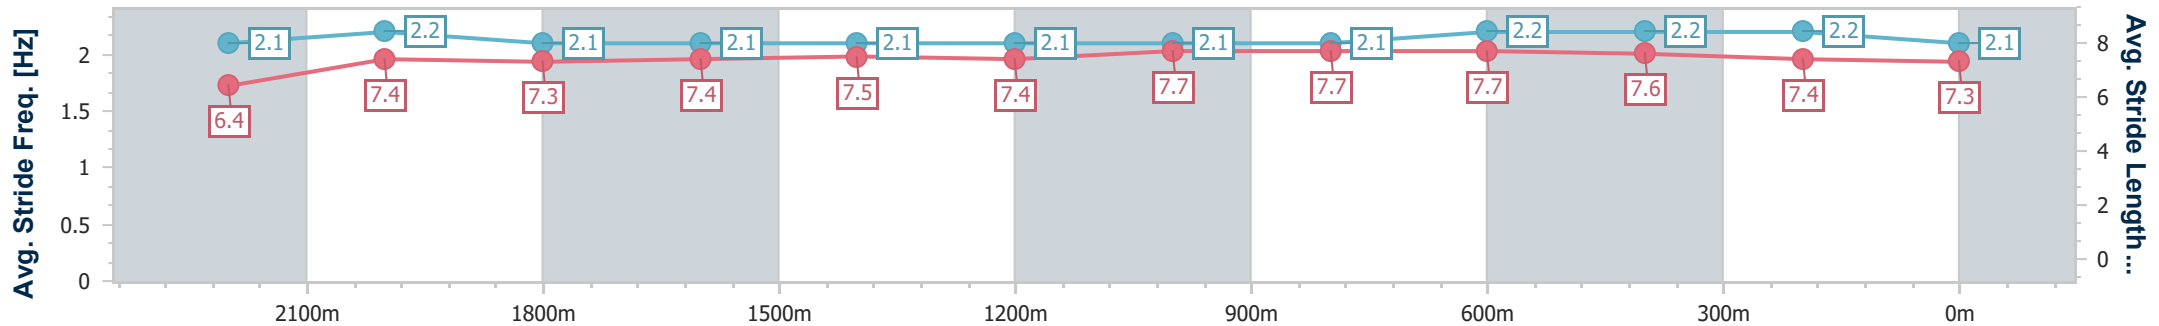

Eagle Farm QLD Professional  
Race 2: STRADBROKE SEASON ON SALE 22 JANUARY  
BENCHMARK 78 Handicap - 2400m

20 January 2024 - 12:49

Track Rating: Soft 5, Weather: Overcast, Rail Position: +1m Entire

BRISBANE  
RACING CLUB

Section	Overall	2200m	2000m	1800m	1600m	1400m	1200m	1000m	800m	600m	400m	200m
Section Times	2:31.96 [6] (0:14.68)	2:17.28 [5] (0:12.33)	2:04.95 [5] (0:12.98)	1:51.97 [7] (0:12.68)	1:39.29 [7] (0:12.73)	1:26.56 [6] (0:12.66)	1:13.90 [6] (0:12.26)	1:01.64 [6] (0:12.34)	0:49.30 [6] (0:12.11)	0:37.19 [5] (0:12.24)	0:24.95 [5] (0:12.11)	0:12.84 [5] (0:12.84)
Average Speed [km/h]	48.9	58.6	56.3	57.1	57.3	56.9	58.8	59.4	60.1	60.4	59.4	56.2
Top Speed [km/h]	60.9	60.7	57.9	57.9	59.6	57.6	59.9	60.2	60.9	61.3	61.7	57.7
Avg. Dist. to Rail [m]	3.2	1.4	2.5	1.4	2.9	4.2	4.1	2.9	2.5	5.0	8.2	4.5
Avg. Stride Freq. [Hz]	2.1	2.2	2.1	2.1	2.1	2.1	2.1	2.1	2.2	2.2	2.2	2.1
Avg. Stride Length [m]	6.4	7.4	7.3	7.4	7.5	7.4	7.7	7.7	7.7	7.6	7.4	7.3