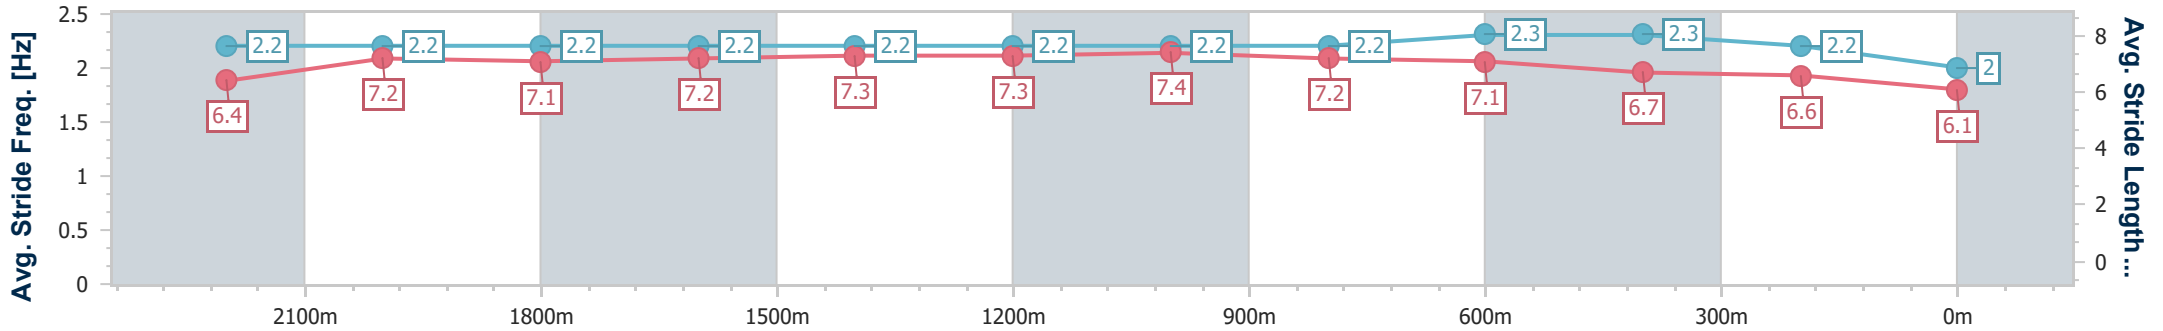

- [ ] Ranking at each section and finish
- .-.- No data available at this section
- NA No data available

Horse/Jockey Name	Silver Warrior
Final Rank	10
Fastest Section Time (Section)	0:12.33 (1200m)
Top Speed [km/h] (Section)	60.9 (Overall)
Race State	Finished

Eagle Farm QLD Professional  
Race 2: STRADBROKE SEASON ON SALE 22 JANUARY  
BENCHMARK 78 Handicap - 2400m

20 January 2024 - 12:49

Track Rating: Soft 5, Weather: Overcast, Rail Position: +1m Entire

BRISBANE  
RACING CLUB

Section	Overall	2200m	2000m	1800m	1600m	1400m	1200m	1000m	800m	600m	400m	200m
Section Times	2:37.83 [10] (0:14.21)	2:23.62 [1] (0:12.39)	2:11.23 [3] (0:12.54)	1:58.69 [3] (0:12.91)	1:45.78 [3] (0:12.80)	1:32.98 [3] (0:12.64)	1:20.34 [3] (0:12.33)	1:08.01 [3] (0:12.68)	0:55.33 [4] (0:12.35)	0:42.98 [6] (0:13.07)	0:29.91 [10] (0:13.85)	0:16.06 [10] (0:16.06)
Average Speed [km/h]	50.7	58.1	56.5	55.7	56.5	56.9	58.6	57.4	57.9	54.5	52.0	45.0
Top Speed [km/h]	60.9	60.5	58.1	56.5	57.4	57.5	59.4	59.2	59.0	56.0	53.9	49.2
Avg. Dist. to Rail [m]	1.2	1.6	2.5	0.7	1.3	1.7	2.6	1.4	1.5	1.7	0.4	0.3
Avg. Stride Freq. [Hz]	2.2	2.2	2.2	2.2	2.2	2.2	2.2	2.2	2.3	2.3	2.2	2.0
Avg. Stride Length [m]	6.4	7.2	7.1	7.2	7.3	7.3	7.4	7.2	7.1	6.7	6.6	6.1