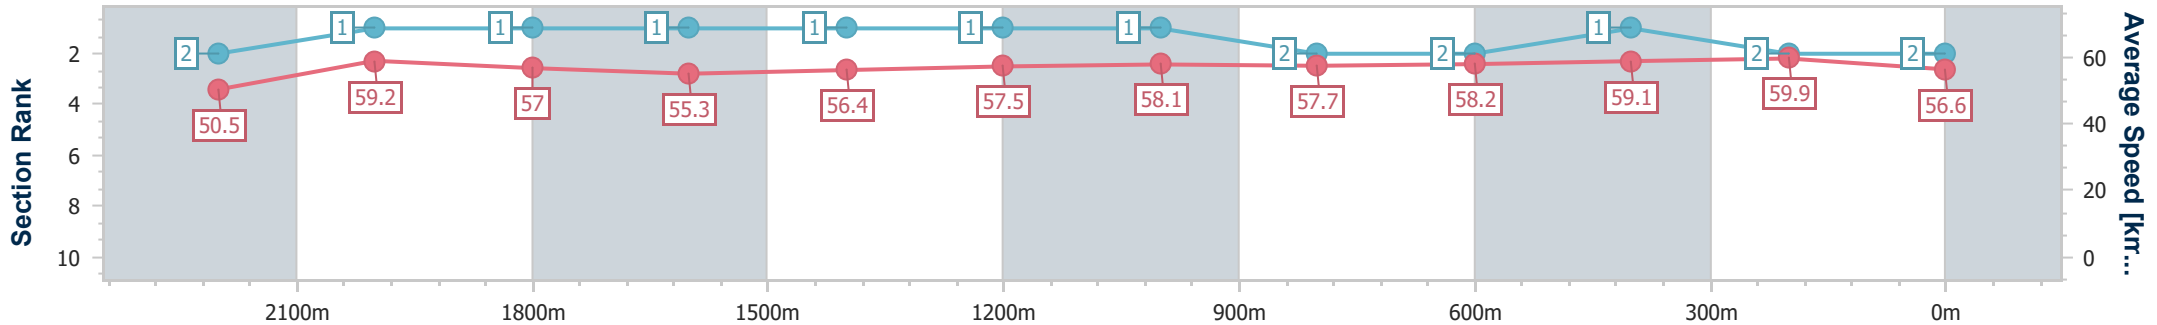

Section	Overall	2200m	2000m	1800m	1600m	1400m	1200m	1000m	800m	600m	400m	200m
Section Times	2:31.23 [2] (0:14.24)	2:16.99 [2] (0:12.12)	2:04.87 [1] (0:12.53)	1:52.34 [1] (0:12.90)	1:39.44 [1] (0:12.83)	1:26.61 [1] (0:12.55)	1:14.06 [1] (0:12.41)	1:01.65 [1] (0:12.54)	0:49.11 [2] (0:12.26)	0:36.85 [2] (0:11.99)	0:24.86 [1] (0:12.06)	0:12.80 [2] (0:12.80)
Average Speed [km/h]	50.5	59.2	57.0	55.3	56.4	57.5	58.1	57.7	58.2	59.1	59.9	56.6
Top Speed [km/h]	62.7	62.0	57.9	56.5	57.0	58.1	58.6	59.3	59.2	60.1	61.0	58.2
Avg. Dist. to Rail [m]	1.4	0.8	2.2	1.1	0.7	1.6	3.0	1.1	1.8	2.6	2.2	5.0
Avg. Stride Freq. [Hz]	2.3	2.3	2.2	2.2	2.2	2.2	2.2	2.2	2.2	2.3	2.4	2.3
Avg. Stride Length [m]	6.2	7.3	7.1	7.0	7.1	7.3	7.3	7.3	7.3	7.3	7.1	6.9