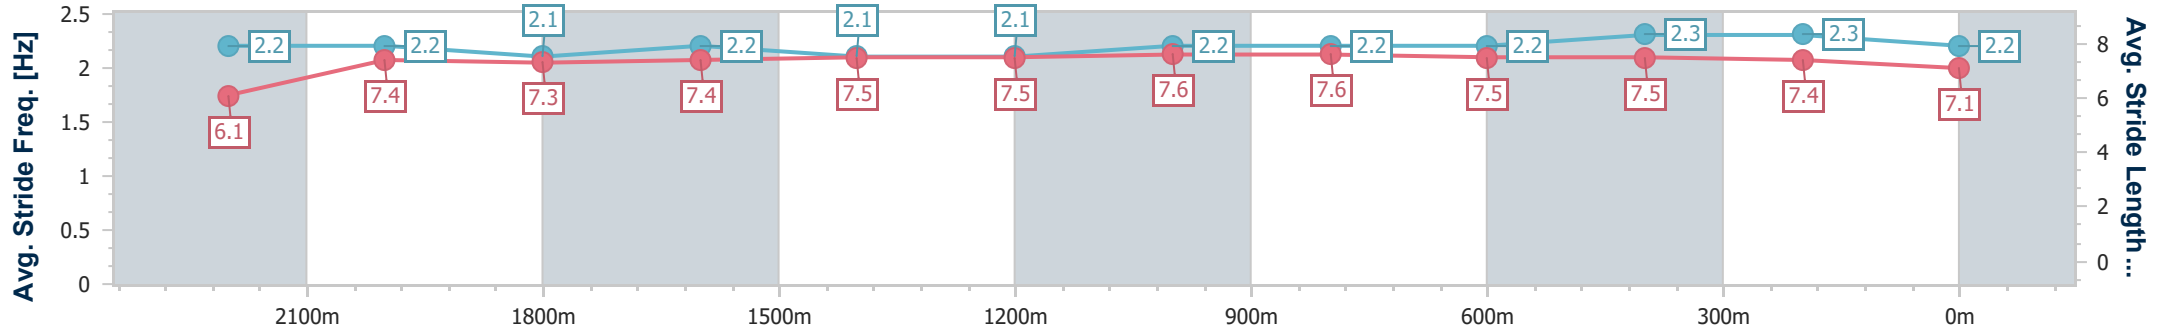

Section	Overall	2200m	2000m	1800m	1600m	1400m	1200m	1000m	800m	600m	400m	200m
Section Times	2:31.73 [4] (0:14.92)	2:16.81 [8] (0:12.34)	2:04.47 [8] (0:12.96)	1:51.51 [8] (0:12.80)	1:38.71 [9] (0:12.75)	1:25.96 [8] (0:12.72)	1:13.24 [9] (0:12.32)	1:00.92 [8] (0:12.18)	0:48.74 [8] (0:12.20)	0:36.54 [8] (0:12.18)	0:24.36 [8] (0:11.83)	0:12.53 [6] (0:12.53)
Average Speed [km/h]	48.4	58.3	56.1	57.2	57.3	56.8	58.5	60.1	60.0	60.6	60.9	57.8
Top Speed [km/h]	59.5	59.6	57.8	58.8	58.2	58.0	59.9	60.7	61.4	61.8	62.6	58.9
Avg. Dist. to Rail [m]	5.0	0.4	1.7	3.2	3.8	2.9	2.7	3.2	4.3	5.0	6.4	1.4
Avg. Stride Freq. [Hz]	2.2	2.2	2.1	2.2	2.1	2.1	2.2	2.2	2.2	2.2	2.3	2.2
Avg. Stride Length [m]	6.1	7.4	7.3	7.4	7.5	7.5	7.6	7.6	7.5	7.5	7.4	7.1