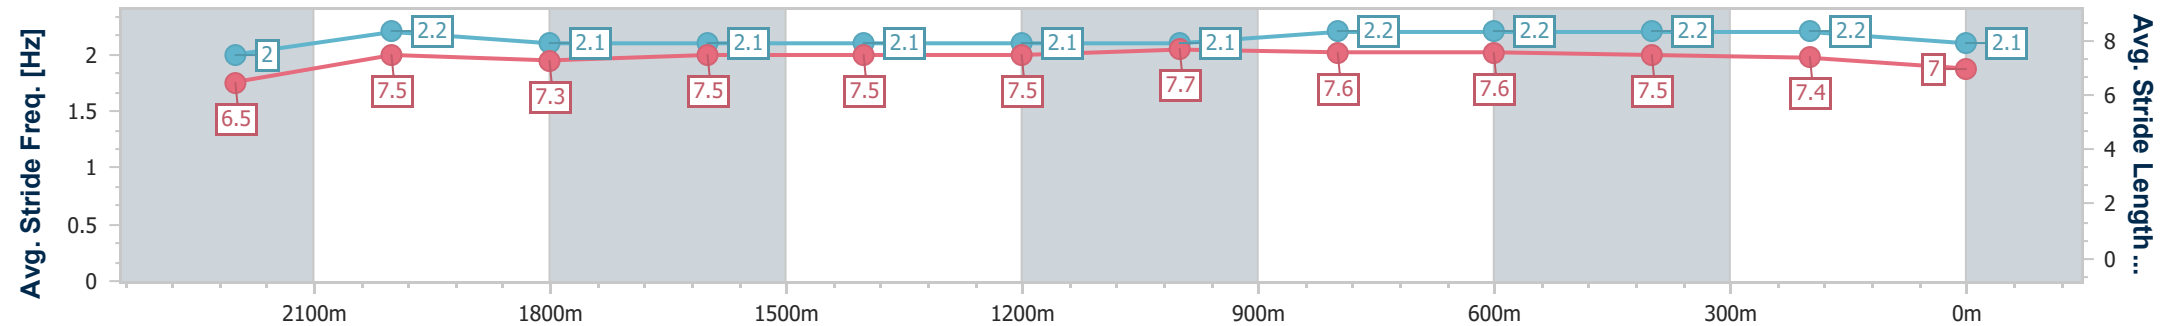

Section	Overall	2200m	2000m	1800m	1600m	1400m	1200m	1000m	800m	600m	400m	200m
Section Times	2:31.96 [6] (0:14.68)	2:17.28 [5] (0:12.33)	2:04.95 [5] (0:12.98)	1:51.97 [7] (0:12.68)	1:39.29 [7] (0:12.73)	1:26.56 [6] (0:12.66)	1:13.90 [6] (0:12.26)	1:01.64 [6] (0:12.34)	0:49.30 [6] (0:12.11)	0:37.19 [5] (0:12.24)	0:24.95 [5] (0:12.11)	0:12.84 [5] (0:12.84)
Average Speed [km/h]	48.9	58.6	56.3	57.1	57.3	56.9	58.8	59.4	60.1	60.4	59.4	56.2
Top Speed [km/h]	60.9	60.7	57.9	57.9	59.6	57.6	59.9	60.2	60.9	61.3	61.7	57.7
Avg. Dist. to Rail [m]	3.2	1.4	2.5	1.4	2.9	4.2	4.1	2.9	2.5	5.0	8.2	4.5
Avg. Stride Freq. [Hz]	2.1	2.2	2.1	2.1	2.1	2.1	2.1	2.1	2.2	2.2	2.2	2.1
Avg. Stride Length [m]	6.4	7.4	7.3	7.4	7.5	7.4	7.7	7.7	7.7	7.6	7.4	7.3

Eagle Farm QLD Professional  
Race 2: STRADBROKE SEASON ON SALE 22 JANUARY  
BENCHMARK 78 Handicap - 2400m

20 January 2024 - 12:49

Track Rating: Soft 5, Weather: Overcast, Rail Position: +1m Entire

BRISBANE  
RACING CLUB

Section	Overall	2200m	2000m	1800m	1600m	1400m	1200m	1000m	800m	600m	400m	200m
Section Times	2:32.66 [7] (0:15.08)	2:17.58 [9] (0:12.37)	2:05.21 [9] (0:12.83)	1:52.38 [9] (0:12.68)	1:39.70 [8] (0:12.82)	1:26.88 [9] (0:12.71)	1:14.17 [8] (0:12.36)	1:01.81 [9] (0:12.26)	0:49.55 [9] (0:12.11)	0:37.44 [9] (0:12.06)	0:25.38 [7] (0:12.22)	0:13.16 [7] (0:13.16)
Average Speed [km/h]	47.7	58.2	55.3	57.0	56.4	56.7	58.5	59.0	59.0	60.3	59.0	54.9
Top Speed [km/h]	59.2	59.6	58.4	58.5	58.1	58.1	59.5	59.9	59.8	60.9	60.5	57.2
Avg. Dist. to Rail [m]	2.2	3.0	2.5	0.6	1.7	2.2	2.6	1.0	1.6	2.3	9.6	6.6
Avg. Stride Freq. [Hz]	2.0	2.2	2.1	2.1	2.1	2.1	2.1	2.2	2.2	2.2	2.2	2.1
Avg. Stride Length [m]	6.5	7.5	7.3	7.5	7.5	7.5	7.7	7.6	7.6	7.5	7.4	7.0