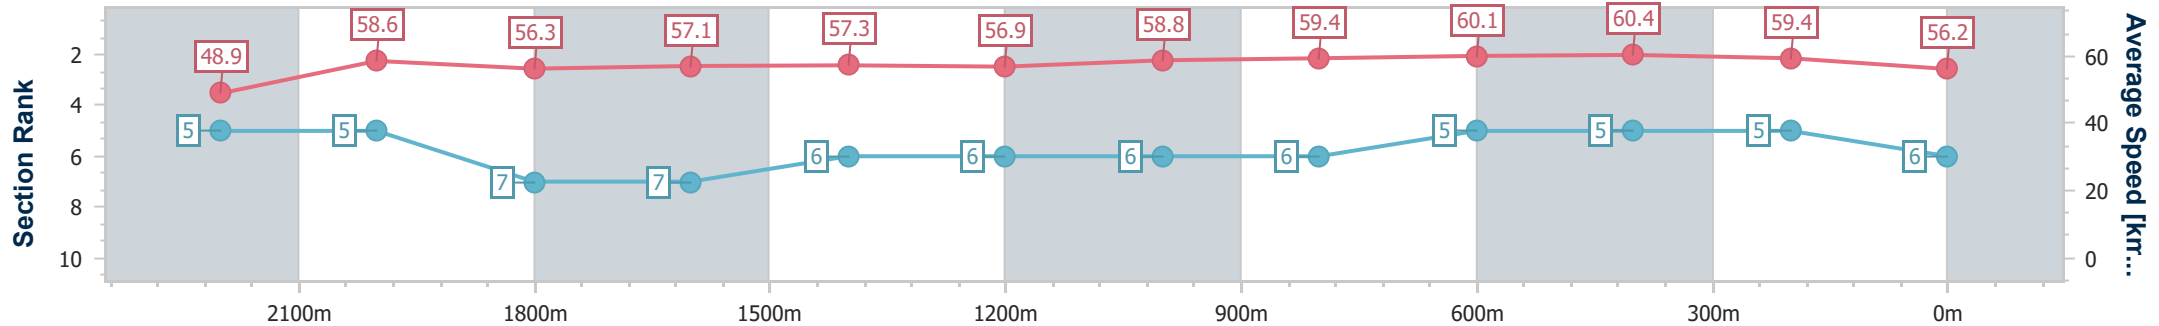

Eagle Farm QLD Professional  
Race 2: STRADBROKE SEASON ON SALE 22 JANUARY  
BENCHMARK 78 Handicap - 2400m

20 January 2024 - 12:49

Track Rating: Soft 5, Weather: Overcast, Rail Position: +1m Entire

BRISBANE  
RACING CLUB

Section	Overall	2200m	2000m	1800m	1600m	1400m	1200m	1000m	800m	600m	400m	200m
Section Times	2:31.96 [6] (0:14.68)	2:17.28 [5] (0:12.33)	2:04.95 [5] (0:12.98)	1:51.97 [7] (0:12.68)	1:39.29 [7] (0:12.73)	1:26.56 [6] (0:12.66)	1:13.90 [6] (0:12.26)	1:01.64 [6] (0:12.34)	0:49.30 [6] (0:12.11)	0:37.19 [5] (0:12.24)	0:24.95 [5] (0:12.11)	0:12.84 [5] (0:12.84)
Average Speed [km/h]	48.9	58.6	56.3	57.1	57.3	56.9	58.8	59.4	60.1	60.4	59.4	56.2
Top Speed [km/h]	60.9	60.7	57.9	57.9	59.6	57.6	59.9	60.2	60.9	61.3	61.7	57.7
Avg. Dist. to Rail [m]	3.2	1.4	2.5	1.4	2.9	4.2	4.1	2.9	2.5	5.0	8.2	4.5
Avg. Stride Freq. [Hz]	2.1	2.2	2.1	2.1	2.1	2.1	2.1	2.1	2.2	2.2	2.2	2.1
Avg. Stride Length [m]	6.4	7.4	7.3	7.4	7.5	7.4	7.7	7.7	7.7	7.6	7.4	7.3