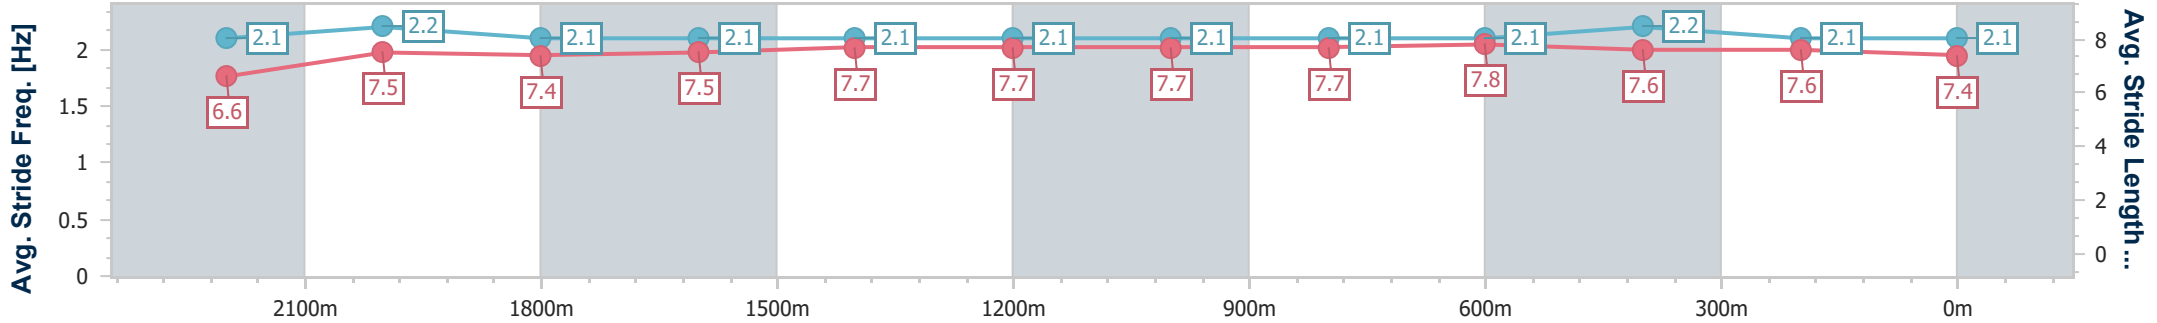

Section	Overall	2200m	2000m	1800m	1600m	1400m	1200m	1000m	800m	600m	400m	200m
Section Times	2:31.82 [5] (0:14.51)	2:17.31 [4] (0:12.19)	2:05.12 [4] (0:12.88)	1:52.24 [4] (0:12.74)	1:39.50 [4] (0:12.78)	1:26.72 [4] (0:12.62)	1:14.10 [4] (0:12.37)	1:01.73 [4] (0:12.36)	0:49.37 [3] (0:12.09)	0:37.28 [3] (0:12.22)	0:25.06 [4] (0:12.32)	0:12.74 [4] (0:12.74)
Average Speed [km/h]	49.7	59.1	55.8	56.9	56.7	57.3	58.2	58.5	59.4	59.1	58.4	57.0
Top Speed [km/h]	59.5	61.1	57.0	58.2	58.0	58.0	58.8	59.3	60.2	60.2	60.1	57.5
Avg. Dist. to Rail [m]	6.4	0.7	0.8	1.2	1.7	2.0	2.3	0.9	0.8	1.1	6.2	3.5
Avg. Stride Freq. [Hz]	2.1	2.2	2.1	2.1	2.1	2.1	2.1	2.1	2.1	2.2	2.1	2.1
Avg. Stride Length [m]	6.6	7.5	7.4	7.5	7.7	7.7	7.7	7.7	7.8	7.6	7.6	7.4