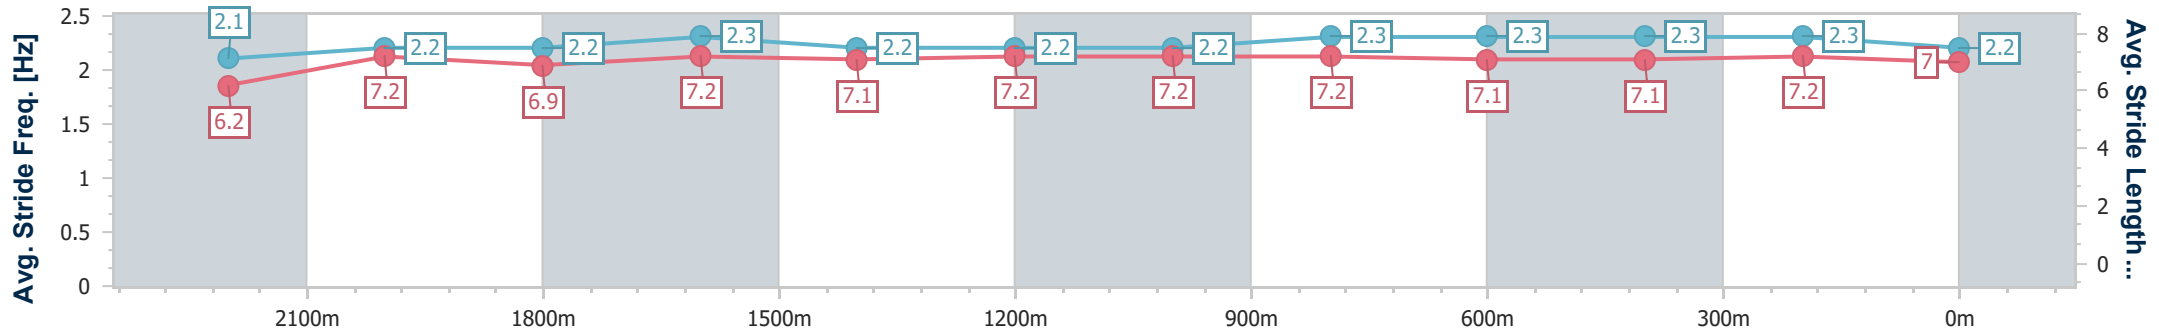

Section	Overall	2200m	2000m	1800m	1600m	1400m	1200m	1000m	800m	600m	400m	200m
Section Times	2:32.66 [7] (0:15.08)	2:17.58 [9] (0:12.37)	2:05.21 [9] (0:12.83)	1:52.38 [9] (0:12.68)	1:39.70 [8] (0:12.82)	1:26.88 [9] (0:12.71)	1:14.17 [8] (0:12.36)	1:01.81 [9] (0:12.26)	0:49.55 [9] (0:12.11)	0:37.44 [9] (0:12.06)	0:25.38 [7] (0:12.22)	0:13.16 [7] (0:13.16)
Average Speed [km/h]	47.7	58.2	55.3	57.0	56.4	56.7	58.5	59.0	59.0	60.3	59.0	54.9
Top Speed [km/h]	59.2	59.6	58.4	58.5	58.1	58.1	59.5	59.9	59.8	60.9	60.5	57.2
Avg. Dist. to Rail [m]	2.2	3.0	2.5	0.6	1.7	2.2	2.6	1.0	1.6	2.3	9.6	6.6
Avg. Stride Freq. [Hz]	2.0	2.2	2.1	2.1	2.1	2.1	2.1	2.2	2.2	2.2	2.2	2.1
Avg. Stride Length [m]	6.5	7.5	7.3	7.5	7.5	7.5	7.7	7.6	7.6	7.5	7.4	7.0

- [ ] Ranking at each section and finish
- .-.- No data available at this section
- NA No data available

Horse/Jockey Name	Tappy's Lad
Final Rank	8
Fastest Section Time (Section)	0:12.15 (400m)
Top Speed [km/h] (Section)	60.7 (1000m)
Race State	Finished

Eagle Farm QLD Professional  
 Race 2: STRADBROKE SEASON ON SALE 22 JANUARY  
 BENCHMARK 78 Handicap - 2400m

20 January 2024 - 12:49

Track Rating: Soft 5, Weather: Overcast, Rail Position: +1m Entire

BRISBANE  
RACING CLUB

Section	Overall	2200m	2000m	1800m	1600m	1400m	1200m	1000m	800m	600m	400m	200m
Section Times	2:32.70 [8] (0:15.24)	2:17.46 [10] (0:12.46)	2:05.00 [10] (0:12.91)	1:52.09 [10] (0:12.56)	1:39.53 [10] (0:12.83)	1:26.70 [10] (0:12.64)	1:14.06 [10] (0:12.33)	1:01.73 [10] (0:12.22)	0:49.51 [10] (0:12.25)	0:37.26 [10] (0:12.35)	0:24.91 [9] (0:12.15)	0:12.76 [9] (0:12.76)
Average Speed [km/h]	47.2	57.9	55.5	57.6	56.6	57.2	58.3	59.5	59.1	59.4	59.3	56.8
Top Speed [km/h]	57.9	59.1	58.4	59.5	58.9	59.0	60.4	60.7	60.2	60.2	60.3	58.4
Avg. Dist. to Rail [m]	6.4	0.7	1.0	1.3	2.9	3.2	3.2	1.8	1.0	3.9	6.5	4.1
Avg. Stride Freq. [Hz]	2.1	2.2	2.2	2.3	2.2	2.2	2.2	2.3	2.3	2.3	2.3	2.2
Avg. Stride Length [m]	6.2	7.2	6.9	7.2	7.1	7.2	7.2	7.2	7.1	7.1	7.2	7.0