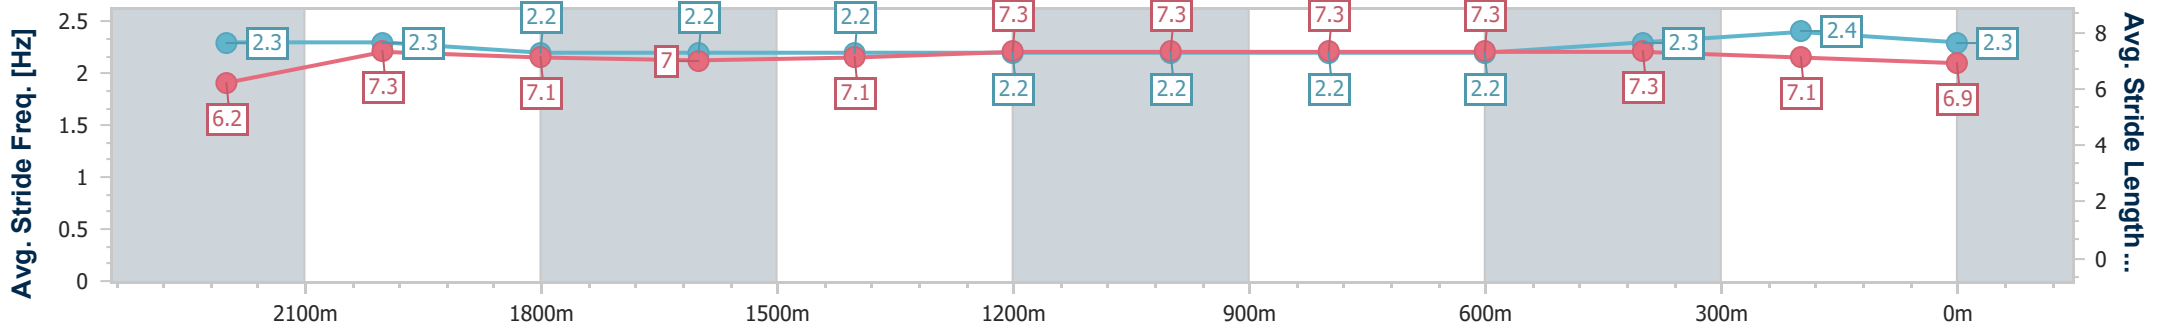

Section	Overall	2200m	2000m	1800m	1600m	1400m	1200m	1000m	800m	600m	400m	200m
Section Times	2:31.23 [2] (0:14.24)	2:16.99 [2] (0:12.12)	2:04.87 [1] (0:12.53)	1:52.34 [1] (0:12.90)	1:39.44 [1] (0:12.83)	1:26.61 [1] (0:12.55)	1:14.06 [1] (0:12.41)	1:01.65 [1] (0:12.54)	0:49.11 [2] (0:12.26)	0:36.85 [2] (0:11.99)	0:24.86 [1] (0:12.06)	0:12.80 [2] (0:12.80)
Average Speed [km/h]	50.5	59.2	57.0	55.3	56.4	57.5	58.1	57.7	58.2	59.1	59.9	56.6
Top Speed [km/h]	62.7	62.0	57.9	56.5	57.0	58.1	58.6	59.3	59.2	60.1	61.0	58.2
Avg. Dist. to Rail [m]	1.4	0.8	2.2	1.1	0.7	1.6	3.0	1.1	1.8	2.6	2.2	5.0
Avg. Stride Freq. [Hz]	2.3	2.3	2.2	2.2	2.2	2.2	2.2	2.2	2.2	2.3	2.4	2.3
Avg. Stride Length [m]	6.2	7.3	7.1	7.0	7.1	7.3	7.3	7.3	7.3	7.3	7.1	6.9