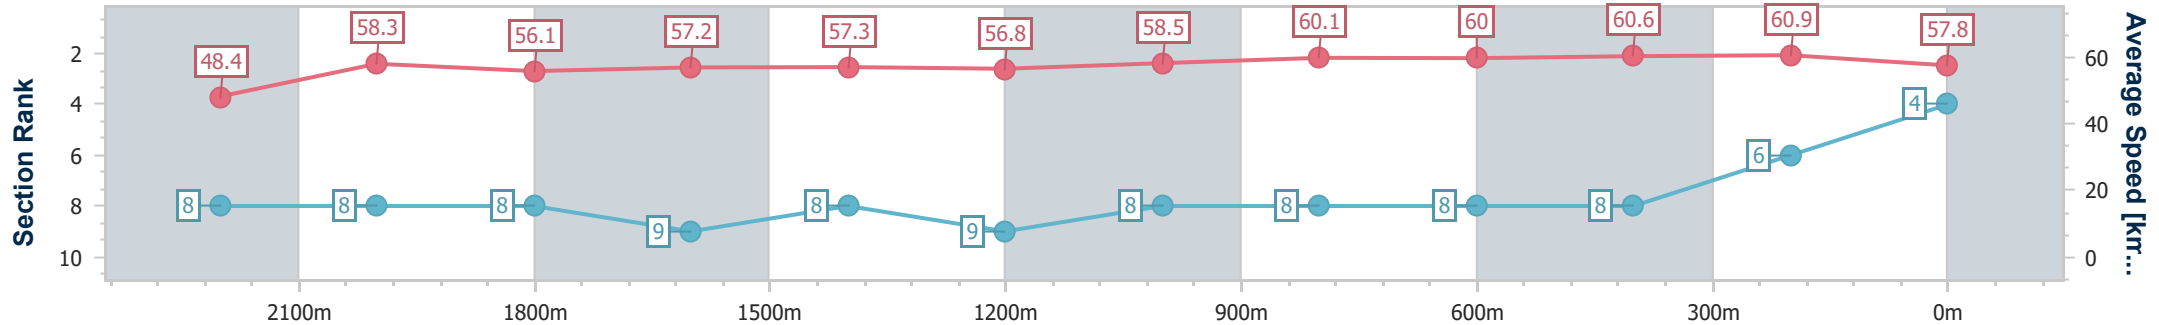

Section	Overall	2200m	2000m	1800m	1600m	1400m	1200m	1000m	800m	600m	400m	200m
Section Times	2:31.73 [4] (0:14.92)	2:16.81 [8] (0:12.34)	2:04.47 [8] (0:12.96)	1:51.51 [8] (0:12.80)	1:38.71 [9] (0:12.75)	1:25.96 [8] (0:12.72)	1:13.24 [9] (0:12.32)	1:00.92 [8] (0:12.18)	0:48.74 [8] (0:12.20)	0:36.54 [8] (0:12.18)	0:24.36 [8] (0:11.83)	0:12.53 [6] (0:12.53)
Average Speed [km/h]	48.4	58.3	56.1	57.2	57.3	56.8	58.5	60.1	60.0	60.6	60.9	57.8
Top Speed [km/h]	59.5	59.6	57.8	58.8	58.2	58.0	59.9	60.7	61.4	61.8	62.6	58.9
Avg. Dist. to Rail [m]	5.0	0.4	1.7	3.2	3.8	2.9	2.7	3.2	4.3	5.0	6.4	1.4
Avg. Stride Freq. [Hz]	2.2	2.2	2.1	2.2	2.1	2.1	2.2	2.2	2.2	2.2	2.3	2.2
Avg. Stride Length [m]	6.1	7.4	7.3	7.4	7.5	7.5	7.6	7.6	7.5	7.5	7.4	7.1