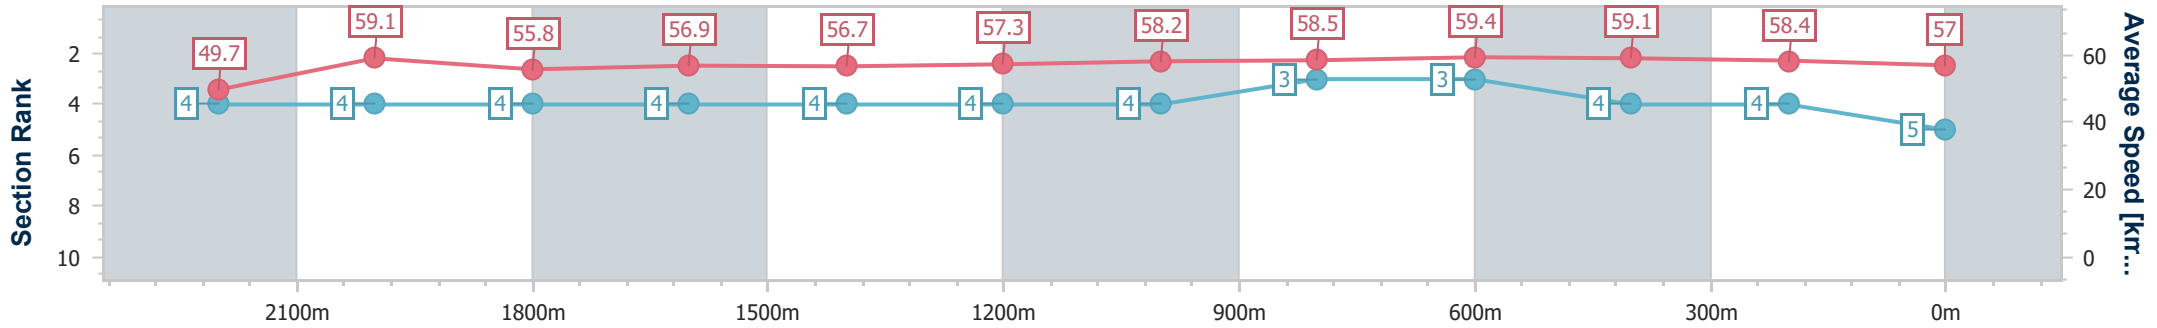

Section	Overall	2200m	2000m	1800m	1600m	1400m	1200m	1000m	800m	600m	400m	200m
Section Times	2:31.82 [5] (0:14.51)	2:17.31 [4] (0:12.19)	2:05.12 [4] (0:12.88)	1:52.24 [4] (0:12.74)	1:39.50 [4] (0:12.78)	1:26.72 [4] (0:12.62)	1:14.10 [4] (0:12.37)	1:01.73 [4] (0:12.36)	0:49.37 [3] (0:12.09)	0:37.28 [3] (0:12.22)	0:25.06 [4] (0:12.32)	0:12.74 [4] (0:12.74)
Average Speed [km/h]	49.7	59.1	55.8	56.9	56.7	57.3	58.2	58.5	59.4	59.1	58.4	57.0
Top Speed [km/h]	59.5	61.1	57.0	58.2	58.0	58.0	58.8	59.3	60.2	60.2	60.1	57.5
Avg. Dist. to Rail [m]	6.4	0.7	0.8	1.2	1.7	2.0	2.3	0.9	0.8	1.1	6.2	3.5
Avg. Stride Freq. [Hz]	2.1	2.2	2.1	2.1	2.1	2.1	2.1	2.1	2.1	2.2	2.1	2.1
Avg. Stride Length [m]	6.6	7.5	7.4	7.5	7.7	7.7	7.7	7.7	7.8	7.6	7.6	7.4