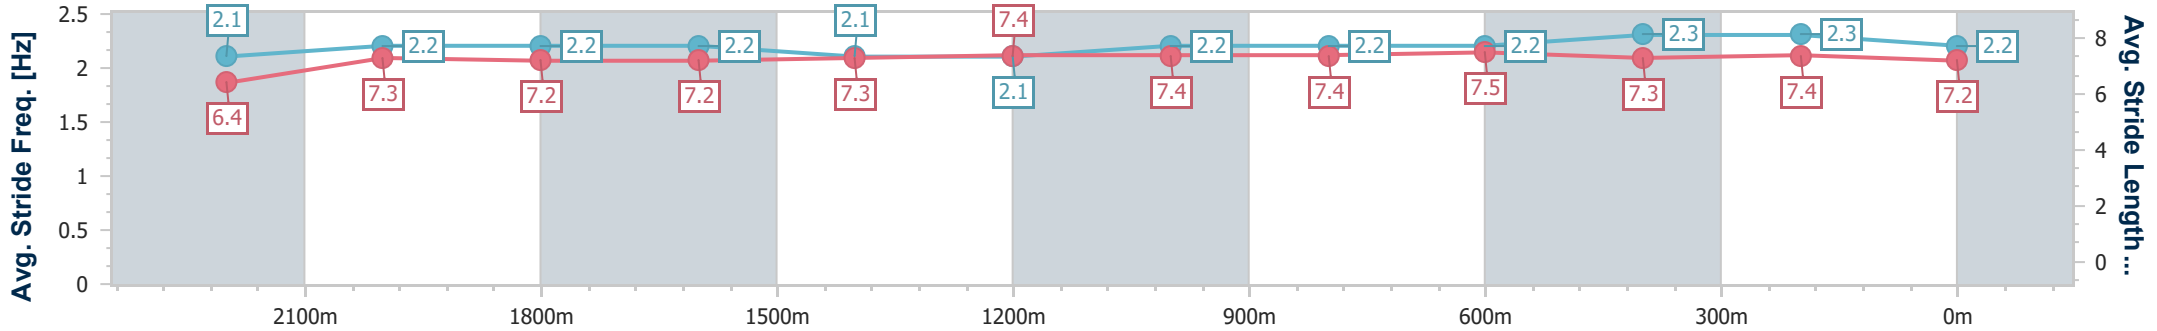

Section	Overall	2200m	2000m	1800m	1600m	1400m	1200m	1000m	800m	600m	400m	200m
Section Times	2:30.93 [1] (0:14.70)	2:16.23 [6] (0:12.32)	2:03.91 [6] (0:12.69)	1:51.22 [5] (0:12.72)	1:38.50 [5] (0:12.80)	1:25.70 [5] (0:12.61)	1:13.09 [5] (0:12.40)	1:00.69 [5] (0:12.35)	0:48.34 [5] (0:12.15)	0:36.19 [4] (0:11.90)	0:24.29 [3] (0:11.75)	0:12.54 [1] (0:12.54)
Average Speed [km/h]	49.1	58.3	56.2	56.4	56.4	57.1	58.1	58.4	59.3	60.8	61.3	57.7
Top Speed [km/h]	60.8	60.8	57.1	57.3	57.3	58.7	59.2	60.2	60.0	61.8	63.2	60.5
Avg. Dist. to Rail [m]	7.3	0.6	1.9	1.0	0.6	0.8	0.5	0.4	0.4	1.0	4.0	4.6
Avg. Stride Freq. [Hz]	2.1	2.2	2.2	2.2	2.1	2.1	2.2	2.2	2.2	2.3	2.3	2.2
Avg. Stride Length [m]	6.4	7.3	7.2	7.2	7.3	7.4	7.4	7.4	7.5	7.3	7.4	7.2