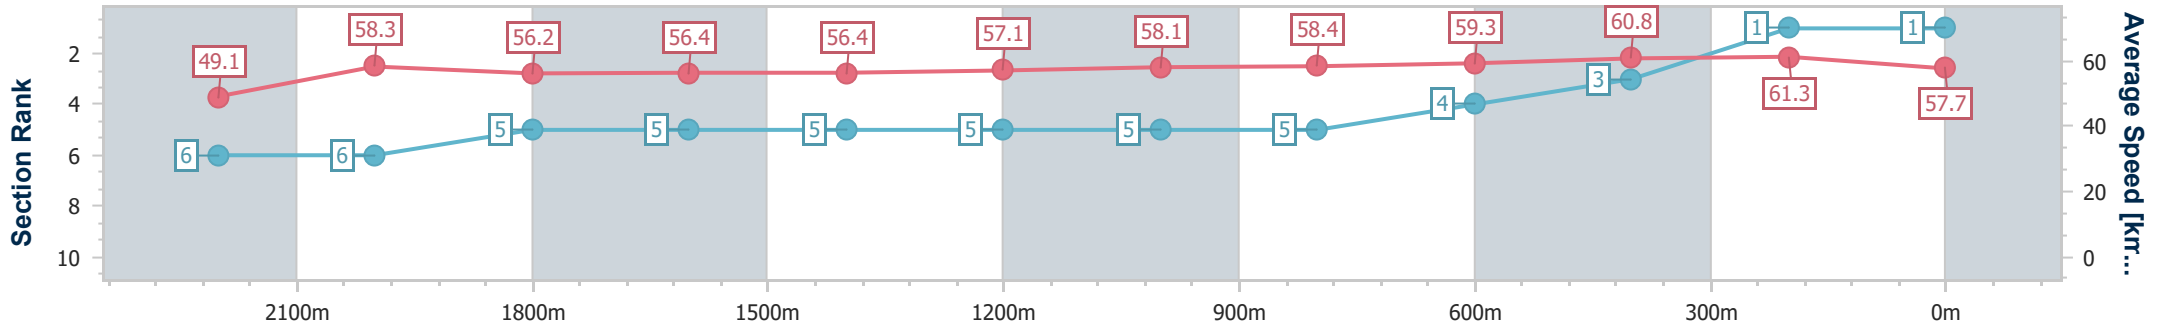

Section	Overall	2200m	2000m	1800m	1600m	1400m	1200m	1000m	800m	600m	400m	200m
Section Times	2:30.93 [1] (0:14.70)	2:16.23 [6] (0:12.32)	2:03.91 [6] (0:12.69)	1:51.22 [5] (0:12.72)	1:38.50 [5] (0:12.80)	1:25.70 [5] (0:12.61)	1:13.09 [5] (0:12.40)	1:00.69 [5] (0:12.35)	0:48.34 [5] (0:12.15)	0:36.19 [4] (0:11.90)	0:24.29 [3] (0:11.75)	0:12.54 [1] (0:12.54)
Average Speed [km/h]	49.1	58.3	56.2	56.4	56.4	57.1	58.1	58.4	59.3	60.8	61.3	57.7
Top Speed [km/h]	60.8	60.8	57.1	57.3	57.3	58.7	59.2	60.2	60.0	61.8	63.2	60.5
Avg. Dist. to Rail [m]	7.3	0.6	1.9	1.0	0.6	0.8	0.5	0.4	0.4	1.0	4.0	4.6
Avg. Stride Freq. [Hz]	2.1	2.2	2.2	2.2	2.1	2.1	2.2	2.2	2.2	2.3	2.3	2.2
Avg. Stride Length [m]	6.4	7.3	7.2	7.2	7.3	7.4	7.4	7.4	7.5	7.3	7.4	7.2