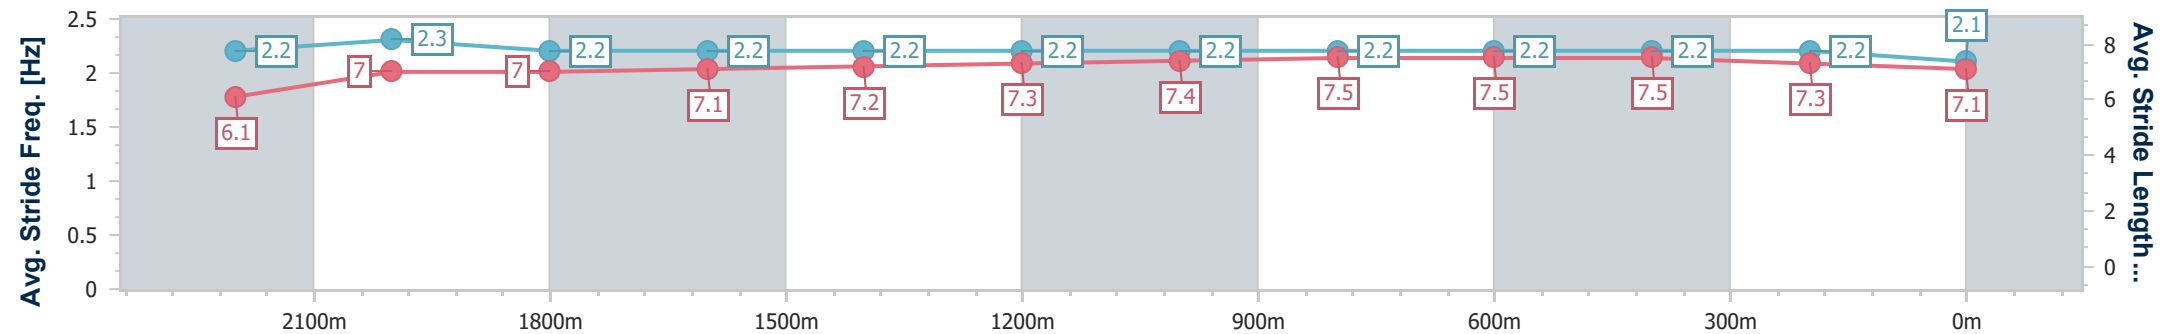

Eagle Farm QLD Professional  
Race 2: STRADBROKE SEASON ON SALE 22 JANUARY  
BENCHMARK 78 Handicap - 2400m

20 January 2024 - 12:49

Track Rating: Soft 5, Weather: Overcast, Rail Position: +1m Entire

BRISBANE  
RACING CLUB

Section	Overall	2200m	2000m	1800m	1600m	1400m	1200m	1000m	800m	600m	400m	200m
Section Times	2:32.82 [9] (0:14.73)	2:18.09 [7] (0:12.53)	2:05.56 [7] (0:12.69)	1:52.87 [6] (0:12.68)	1:40.19 [6] (0:12.87)	1:27.32 [7] (0:12.69)	1:14.63 [7] (0:12.32)	1:02.31 [7] (0:12.39)	0:49.92 [7] (0:12.17)	0:37.75 [7] (0:12.10)	0:25.65 [6] (0:12.39)	0:13.26 [8] (0:13.26)
Average Speed [km/h]	48.8	57.6	56.1	56.4	56.4	56.9	58.4	58.5	58.5	59.3	58.2	54.6
Top Speed [km/h]	60.2	60.1	58.3	58.2	57.7	57.3	59.5	59.3	59.4	60.0	59.8	56.2
Avg. Dist. to Rail [m]	2.2	1.0	2.3	1.0	1.9	3.1	3.3	1.1	1.9	1.0	1.2	0.3
Avg. Stride Freq. [Hz]	2.2	2.3	2.2	2.2	2.2	2.2	2.2	2.2	2.2	2.2	2.2	2.1
Avg. Stride Length [m]	6.1	7.0	7.0	7.1	7.2	7.3	7.4	7.5	7.5	7.5	7.3	7.1