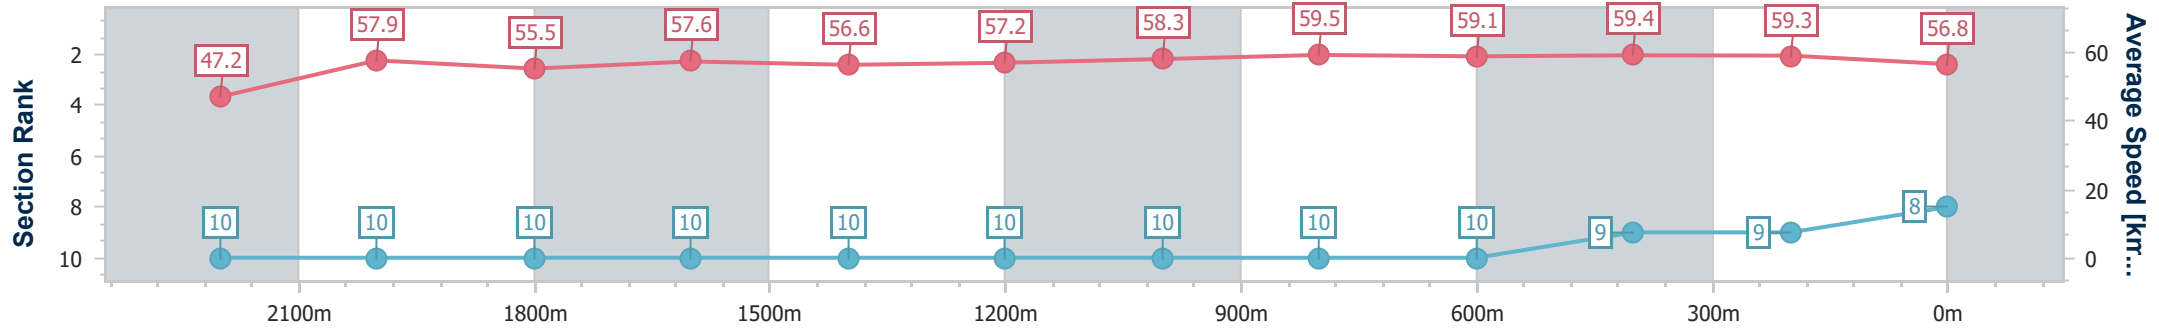

Eagle Farm QLD Professional  
 Race 2: STRADBROKE SEASON ON SALE 22 JANUARY  
 BENCHMARK 78 Handicap - 2400m

20 January 2024 - 12:49

Track Rating: Soft 5, Weather: Overcast, Rail Position: +1m Entire

BRISBANE  
RACING CLUB

Section	Overall	2200m	2000m	1800m	1600m	1400m	1200m	1000m	800m	600m	400m	200m
Section Times	2:32.70 [8] (0:15.24)	2:17.46 [10] (0:12.46)	2:05.00 [10] (0:12.91)	1:52.09 [10] (0:12.56)	1:39.53 [10] (0:12.83)	1:26.70 [10] (0:12.64)	1:14.06 [10] (0:12.33)	1:01.73 [10] (0:12.22)	0:49.51 [10] (0:12.25)	0:37.26 [10] (0:12.35)	0:24.91 [9] (0:12.15)	0:12.76 [9] (0:12.76)
Average Speed [km/h]	47.2	57.9	55.5	57.6	56.6	57.2	58.3	59.5	59.1	59.4	59.3	56.8
Top Speed [km/h]	57.9	59.1	58.4	59.5	58.9	59.0	60.4	60.7	60.2	60.2	60.3	58.4
Avg. Dist. to Rail [m]	6.4	0.7	1.0	1.3	2.9	3.2	3.2	1.8	1.0	3.9	6.5	4.1
Avg. Stride Freq. [Hz]	2.1	2.2	2.2	2.3	2.2	2.2	2.2	2.3	2.3	2.3	2.3	2.2
Avg. Stride Length [m]	6.2	7.2	6.9	7.2	7.1	7.2	7.2	7.2	7.1	7.1	7.2	7.0