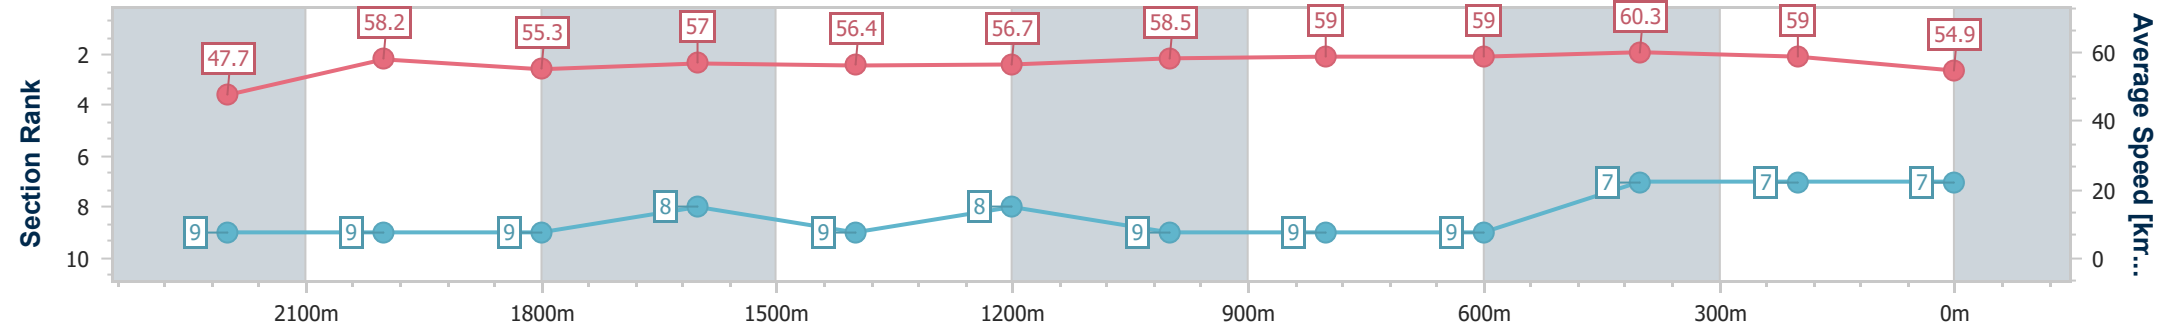

Eagle Farm QLD Professional  
Race 2: STRADBROKE SEASON ON SALE 22 JANUARY  
BENCHMARK 78 Handicap - 2400m

20 January 2024 - 12:49

Track Rating: Soft 5, Weather: Overcast, Rail Position: +1m Entire

BRISBANE  
RACING CLUB

Section	Overall	2200m	2000m	1800m	1600m	1400m	1200m	1000m	800m	600m	400m	200m
Section Times	2:32.66 [7] (0:15.08)	2:17.58 [9] (0:12.37)	2:05.21 [9] (0:12.83)	1:52.38 [9] (0:12.68)	1:39.70 [8] (0:12.82)	1:26.88 [9] (0:12.71)	1:14.17 [8] (0:12.36)	1:01.81 [9] (0:12.26)	0:49.55 [9] (0:12.11)	0:37.44 [9] (0:12.06)	0:25.38 [7] (0:12.22)	0:13.16 [7] (0:13.16)
Average Speed [km/h]	47.7	58.2	55.3	57.0	56.4	56.7	58.5	59.0	59.0	60.3	59.0	54.9
Top Speed [km/h]	59.2	59.6	58.4	58.5	58.1	58.1	59.5	59.9	59.8	60.9	60.5	57.2
Avg. Dist. to Rail [m]	2.2	3.0	2.5	0.6	1.7	2.2	2.6	1.0	1.6	2.3	9.6	6.6
Avg. Stride Freq. [Hz]	2.0	2.2	2.1	2.1	2.1	2.1	2.1	2.2	2.2	2.2	2.2	2.1
Avg. Stride Length [m]	6.5	7.5	7.3	7.5	7.5	7.5	7.7	7.6	7.6	7.5	7.4	7.0