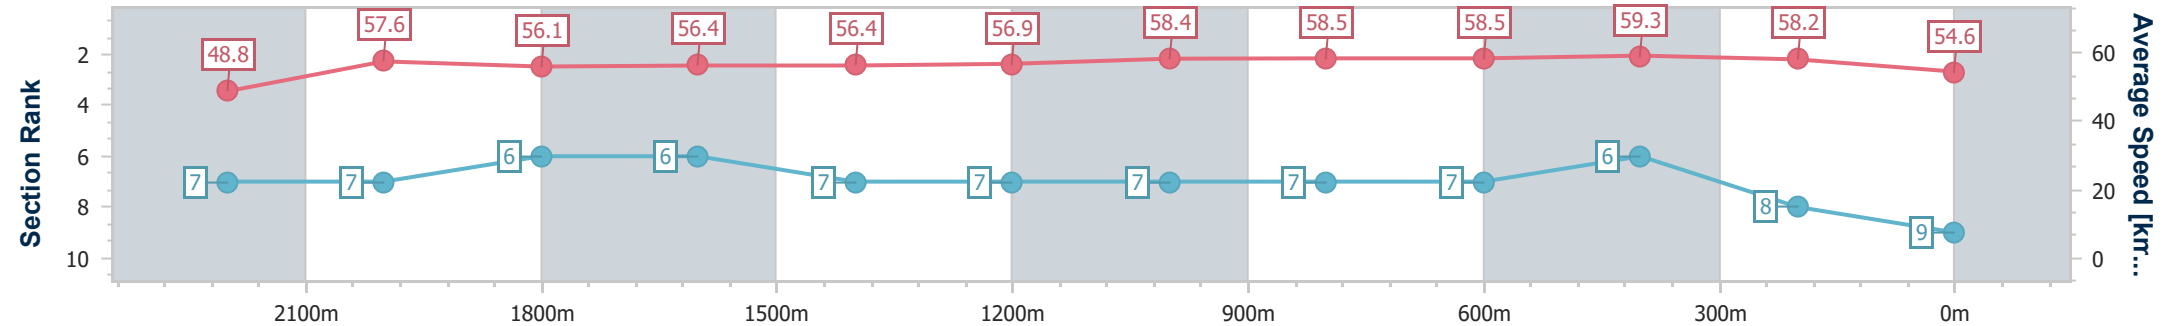

Eagle Farm QLD Professional  
Race 2: STRADBROKE SEASON ON SALE 22 JANUARY  
BENCHMARK 78 Handicap - 2400m

20 January 2024 - 12:49

Track Rating: Soft 5, Weather: Overcast, Rail Position: +1m Entire

BRISBANE  
RACING CLUB

Section	Overall	2200m	2000m	1800m	1600m	1400m	1200m	1000m	800m	600m	400m	200m
Section Times	2:32.82 [9] (0:14.73)	2:18.09 [7] (0:12.53)	2:05.56 [7] (0:12.69)	1:52.87 [6] (0:12.68)	1:40.19 [6] (0:12.87)	1:27.32 [7] (0:12.69)	1:14.63 [7] (0:12.32)	1:02.31 [7] (0:12.39)	0:49.92 [7] (0:12.17)	0:37.75 [7] (0:12.10)	0:25.65 [6] (0:12.39)	0:13.26 [8] (0:13.26)
Average Speed [km/h]	48.8	57.6	56.1	56.4	56.4	56.9	58.4	58.5	58.5	59.3	58.2	54.6
Top Speed [km/h]	60.2	60.1	58.3	58.2	57.7	57.3	59.5	59.3	59.4	60.0	59.8	56.2
Avg. Dist. to Rail [m]	2.2	1.0	2.3	1.0	1.9	3.1	3.3	1.1	1.9	1.0	1.2	0.3
Avg. Stride Freq. [Hz]	2.2	2.3	2.2	2.2	2.2	2.2	2.2	2.2	2.2	2.2	2.2	2.1
Avg. Stride Length [m]	6.1	7.0	7.0	7.1	7.2	7.3	7.4	7.5	7.5	7.5	7.3	7.1