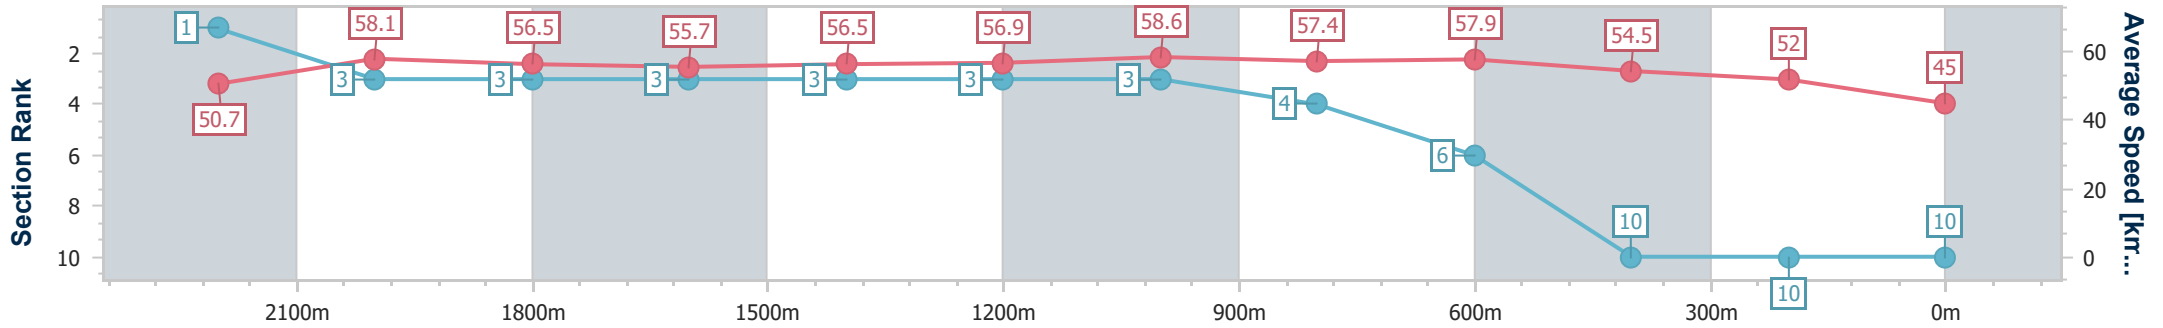

- [ ] Ranking at each section and finish
- .-.- No data available at this section
- NA No data available

Horse/Jockey Name	Silver Warrior
Final Rank	10
Fastest Section Time (Section)	0:12.33 (1200m)
Top Speed [km/h] (Section)	60.9 (Overall)
Race State	Finished

Eagle Farm QLD Professional  
Race 2: STRADBROKE SEASON ON SALE 22 JANUARY  
BENCHMARK 78 Handicap - 2400m

20 January 2024 - 12:49

Track Rating: Soft 5, Weather: Overcast, Rail Position: +1m Entire

BRISBANE  
RACING CLUB

Section	Overall	2200m	2000m	1800m	1600m	1400m	1200m	1000m	800m	600m	400m	200m
Section Times	2:37.83 [10] (0:14.21)	2:23.62 [1] (0:12.39)	2:11.23 [3] (0:12.54)	1:58.69 [3] (0:12.91)	1:45.78 [3] (0:12.80)	1:32.98 [3] (0:12.64)	1:20.34 [3] (0:12.33)	1:08.01 [3] (0:12.68)	0:55.33 [4] (0:12.35)	0:42.98 [6] (0:13.07)	0:29.91 [10] (0:13.85)	0:16.06 [10] (0:16.06)
Average Speed [km/h]	50.7	58.1	56.5	55.7	56.5	56.9	58.6	57.4	57.9	54.5	52.0	45.0
Top Speed [km/h]	60.9	60.5	58.1	56.5	57.4	57.5	59.4	59.2	59.0	56.0	53.9	49.2
Avg. Dist. to Rail [m]	1.2	1.6	2.5	0.7	1.3	1.7	2.6	1.4	1.5	1.7	0.4	0.3
Avg. Stride Freq. [Hz]	2.2	2.2	2.2	2.2	2.2	2.2	2.2	2.2	2.3	2.3	2.2	2.0
Avg. Stride Length [m]	6.4	7.2	7.1	7.2	7.3	7.3	7.4	7.2	7.1	6.7	6.6	6.1