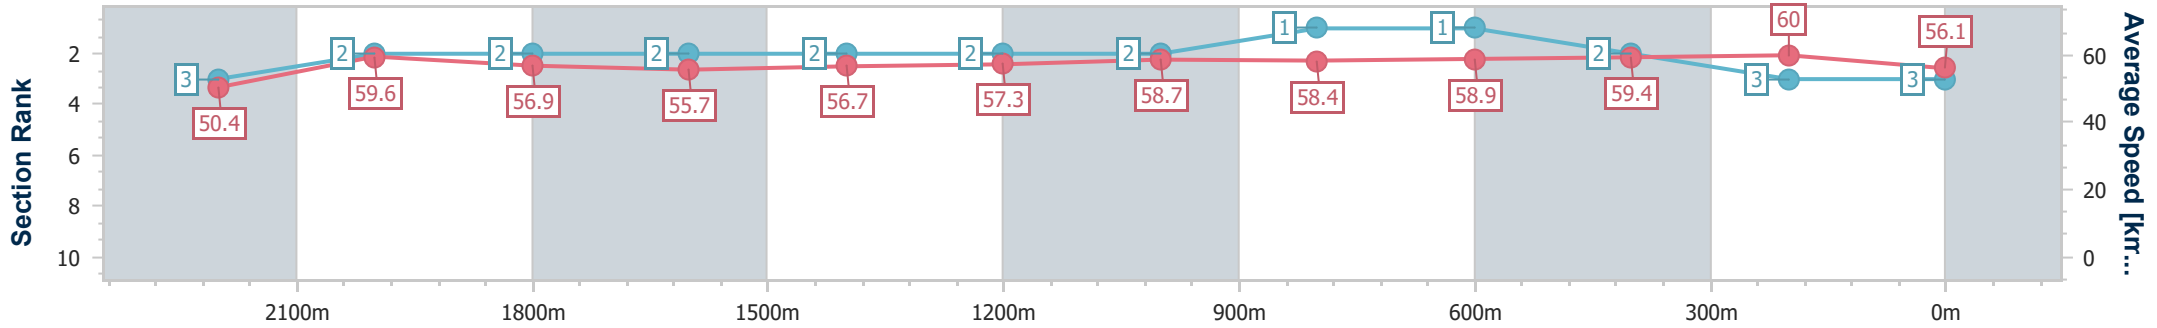

Section	Overall	2200m	2000m	1800m	1600m	1400m	1200m	1000m	800m	600m	400m	200m
Section Times	2:31.42 [3] (0:14.29)	2:17.13 [3] (0:12.13)	2:05.00 [2] (0:12.59)	1:52.41 [2] (0:12.96)	1:39.45 [2] (0:12.80)	1:26.65 [2] (0:12.56)	1:14.09 [2] (0:12.30)	1:01.79 [2] (0:12.45)	0:49.34 [1] (0:12.24)	0:37.10 [1] (0:12.16)	0:24.94 [2] (0:12.00)	0:12.94 [3] (0:12.94)
Average Speed [km/h]	50.4	59.6	56.9	55.7	56.7	57.3	58.7	58.4	58.9	59.4	60.0	56.1
Top Speed [km/h]	61.1	61.3	57.7	56.7	57.4	57.9	60.0	59.1	59.9	60.0	61.2	58.7
Avg. Dist. to Rail [m]	6.0	0.6	0.5	0.8	1.6	1.8	2.5	2.0	0.7	0.7	2.4	2.4
Avg. Stride Freq. [Hz]	2.2	2.2	2.2	2.2	2.2	2.2	2.2	2.2	2.3	2.3	2.3	2.2
Avg. Stride Length [m]	6.4	7.3	7.2	7.1	7.2	7.4	7.4	7.3	7.3	7.2	7.3	7.0