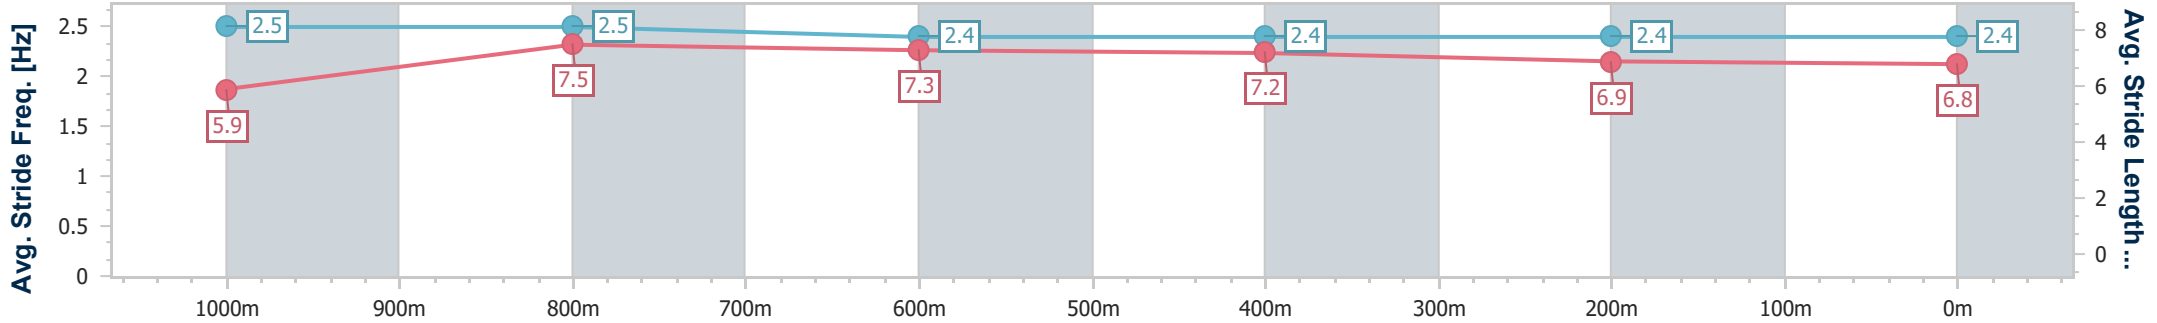

Horse/Jockey Name	Son Of Beebee
Final Rank	4
Fastest Section Time (Section)	0:10.73 (1000m)
Top Speed [km/h] (Section)	68.1 (Overall)
Race State	Finished

Ipswich QLD Professional
Race 1: CONGRATULATIONS ANNA AND MICHAEL QTIS Three
-Year-Old BENCHMARK 65 Handicap - 1200m

21 January 2024 - 14:10

Track Rating: Soft 7, Weather: Fine, Rail Position: +10m Entire

Section	Overall	1000m	800m	600m	400m	200m
Section Times	1:11.47 [4] (0:13.64)	0:57.83 [1] (0:10.73)	0:47.10 [1] (0:11.28)	0:35.82 [1] (0:11.65)	0:24.17 [1] (0:11.75)	0:12.42 [1] (0:12.42)
Average Speed [km/h]	52.9	67.1	63.1	61.4	60.8	57.9
Top Speed [km/h]	68.1	68.1	65.5	61.6	61.8	60.3
Avg. Dist. to Rail [m]	1.1	0.4	1.8	2.4	1.9	2.3
Avg. Stride Freq. [Hz]	2.5	2.5	2.4	2.4	2.4	2.4
Avg. Stride Length [m]	5.9	7.5	7.3	7.2	6.9	6.8

- [ ] Ranking at each section and finish
- -.-.- No data available at this section
- NA No data available