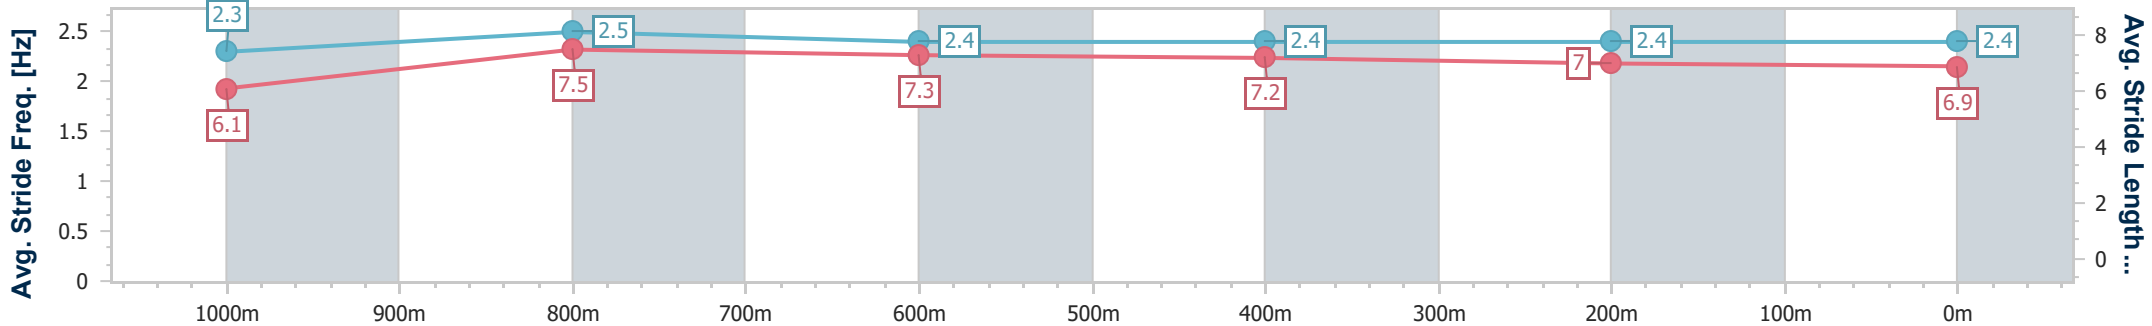

Horse/Jockey Name	Speedy Grace
Final Rank	5
Fastest Section Time (Section)	0:10.79 (1000m)
Top Speed [km/h] (Section)	67.5 (1000m)
Race State	Finished

Ipswich QLD Professional
Race 1: CONGRATULATIONS ANNA AND MICHAEL QTIS Three
-Year-Old BENCHMARK 65 Handicap - 1200m

21 January 2024 - 14:10

Track Rating: Soft 7, Weather: Fine, Rail Position: +10m Entire

Section	Overall	1000m	800m	600m	400m	200m
Section Times	1:11.78 [5] (0:14.13)	0:57.65 [3] (0:10.79)	0:46.86 [3] (0:11.23)	0:35.63 [4] (0:11.65)	0:23.98 [5] (0:11.85)	0:12.13 [5] (0:12.13)
Average Speed [km/h]	50.9	66.7	63.7	61.6	60.7	59.2
Top Speed [km/h]	66.6	67.5	65.7	62.6	62.7	61.5
Avg. Dist. to Rail [m]	3.4	0.6	1.4	1.1	0.9	3.1
Avg. Stride Freq. [Hz]	2.3	2.5	2.4	2.4	2.4	2.4
Avg. Stride Length [m]	6.1	7.5	7.3	7.2	7.0	6.9

- [ ] Ranking at each section and finish
- -.-.- No data available at this section
- NA No data available