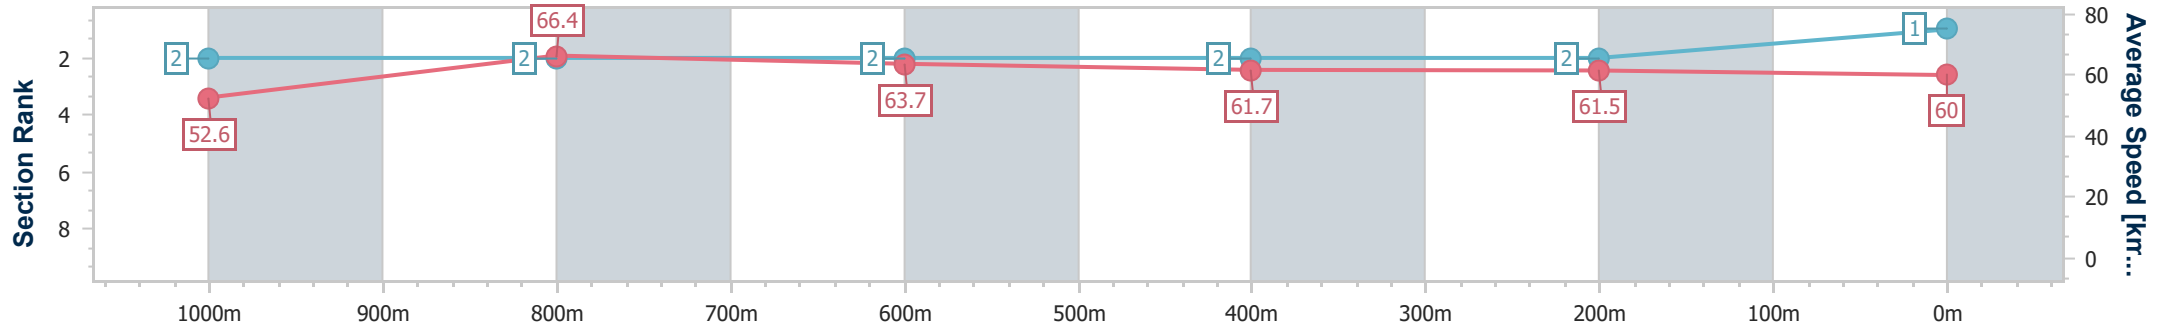

Horse/Jockey Name	Laydownlily
Final Rank	1
Fastest Section Time (Section)	0:10.81 (1000m)
Top Speed [km/h] (Section)	67.5 (1000m)
Race State	Finished

Ipswich QLD Professional
Race 1: CONGRATULATIONS ANNA AND MICHAEL QTIS Three
-Year-Old BENCHMARK 65 Handicap - 1200m

21 January 2024 - 14:10

Track Rating: Soft 7, Weather: Fine, Rail Position: +10m Entire

Section	Overall	1000m	800m	600m	400m	200m
Section Times	1:11.08 [1] (0:13.75)	0:57.33 [2] (0:10.81)	0:46.52 [2] (0:11.28)	0:35.24 [2] (0:11.61)	0:23.63 [2] (0:11.65)	0:11.98 [2] (0:11.98)
Average Speed [km/h]	52.6	66.4	63.7	61.7	61.5	60.0
Top Speed [km/h]	67.3	67.5	65.4	62.3	62.4	62.1
Avg. Dist. to Rail [m]	4.1	0.7	1.1	0.8	1.0	0.6
Avg. Stride Freq. [Hz]	2.4	2.5	2.4	2.4	2.4	2.4
Avg. Stride Length [m]	6.2	7.5	7.3	7.2	7.1	6.9

- [ ] Ranking at each section and finish
- -.-.- No data available at this section
- NA No data available