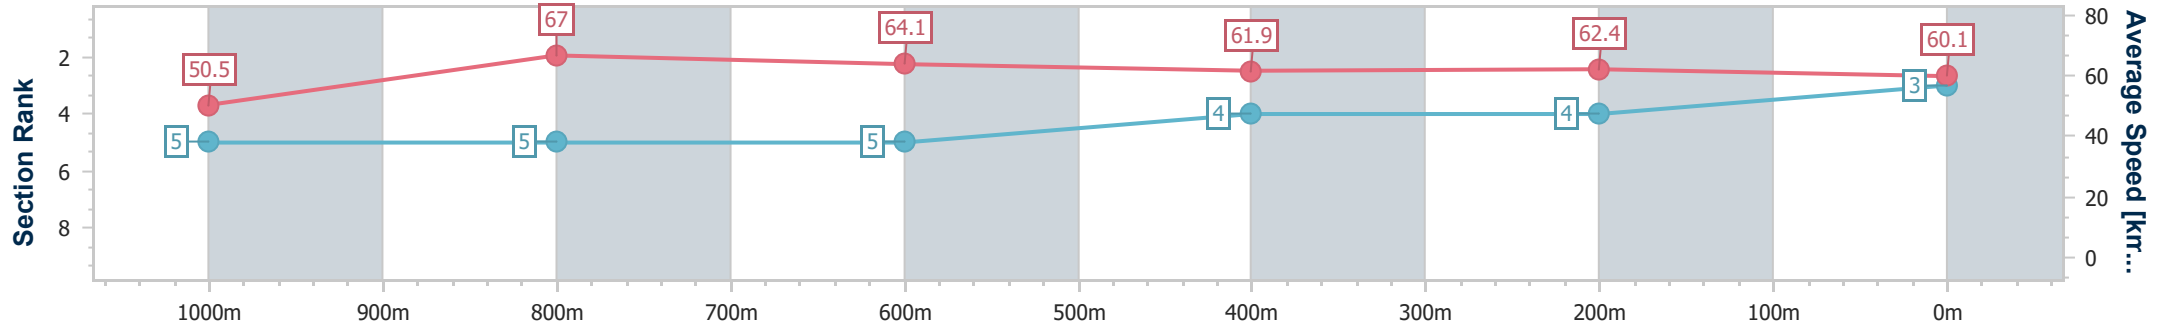

Horse/Jockey Name	Three Gongs
Final Rank	3
Fastest Section Time (Section)	0:10.70 (1000m)
Top Speed [km/h] (Section)	68.3 (1000m)
Race State	Finished

Ipswich QLD Professional
Race 1: CONGRATULATIONS ANNA AND MICHAEL QTIS Three
-Year-Old BENCHMARK 65 Handicap - 1200m

21 January 2024 - 14:10

Track Rating: Soft 7, Weather: Fine, Rail Position: +10m Entire

Section	Overall	1000m	800m	600m	400m	200m
Section Times	1:11.32 [3] (0:14.28)	0:57.04 [5] (0:10.70)	0:46.34 [5] (0:11.19)	0:35.15 [5] (0:11.59)	0:23.56 [4] (0:11.54)	0:12.02 [4] (0:12.02)
Average Speed [km/h]	50.5	67.0	64.1	61.9	62.4	60.1
Top Speed [km/h]	67.0	68.3	65.1	62.7	63.3	62.2
Avg. Dist. to Rail [m]	2.9	1.2	1.7	1.0	1.2	1.5
Avg. Stride Freq. [Hz]	2.2	2.4	2.3	2.3	2.4	2.3
Avg. Stride Length [m]	6.3	7.8	7.8	7.6	7.3	7.1

- [ ] Ranking at each section and finish
- -.-.- No data available at this section
- NA No data available