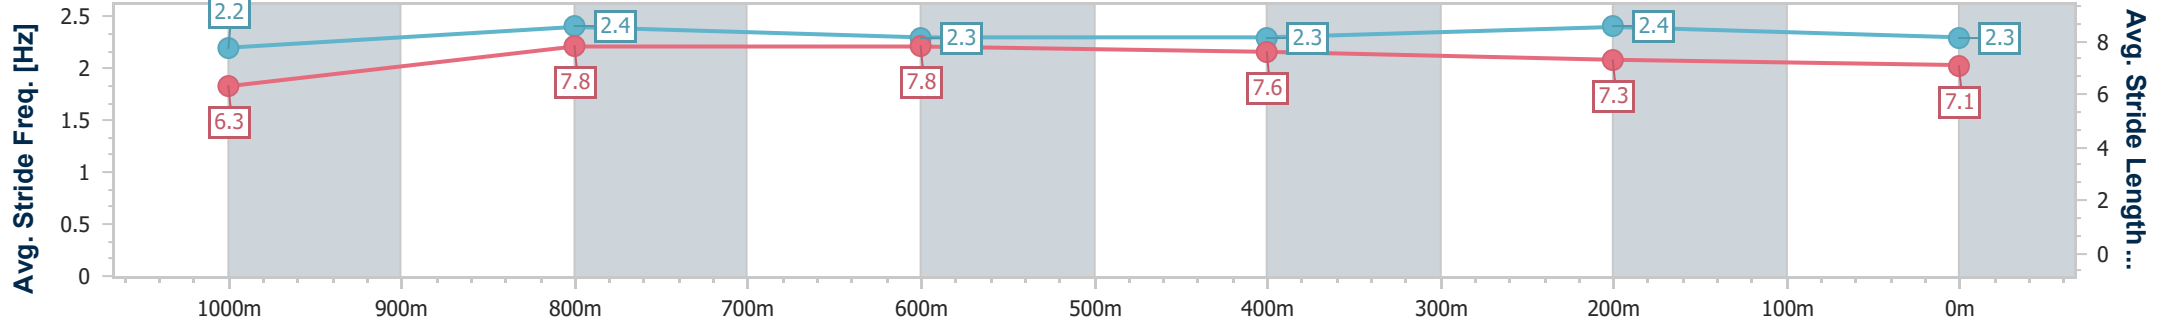

Horse/Jockey Name	Three Gongs
Final Rank	3
Fastest Section Time (Section)	0:10.70 (1000m)
Top Speed [km/h] (Section)	68.3 (1000m)
Race State	Finished

Ipswich QLD Professional
Race 1: CONGRATULATIONS ANNA AND MICHAEL QTIS Three
-Year-Old BENCHMARK 65 Handicap - 1200m

21 January 2024 - 14:10

Track Rating: Soft 7, Weather: Fine, Rail Position: +10m Entire

Section	Overall	1000m	800m	600m	400m	200m
Section Times	1:11.32 [3] (0:14.28)	0:57.04 [5] (0:10.70)	0:46.34 [5] (0:11.19)	0:35.15 [5] (0:11.59)	0:23.56 [4] (0:11.54)	0:12.02 [4] (0:12.02)
Average Speed [km/h]	50.5	67.0	64.1	61.9	62.4	60.1
Top Speed [km/h]	67.0	68.3	65.1	62.7	63.3	62.2
Avg. Dist. to Rail [m]	2.9	1.2	1.7	1.0	1.2	1.5
Avg. Stride Freq. [Hz]	2.2	2.4	2.3	2.3	2.4	2.3
Avg. Stride Length [m]	6.3	7.8	7.8	7.6	7.3	7.1

- [ ] Ranking at each section and finish
- -.-.- No data available at this section
- NA No data available