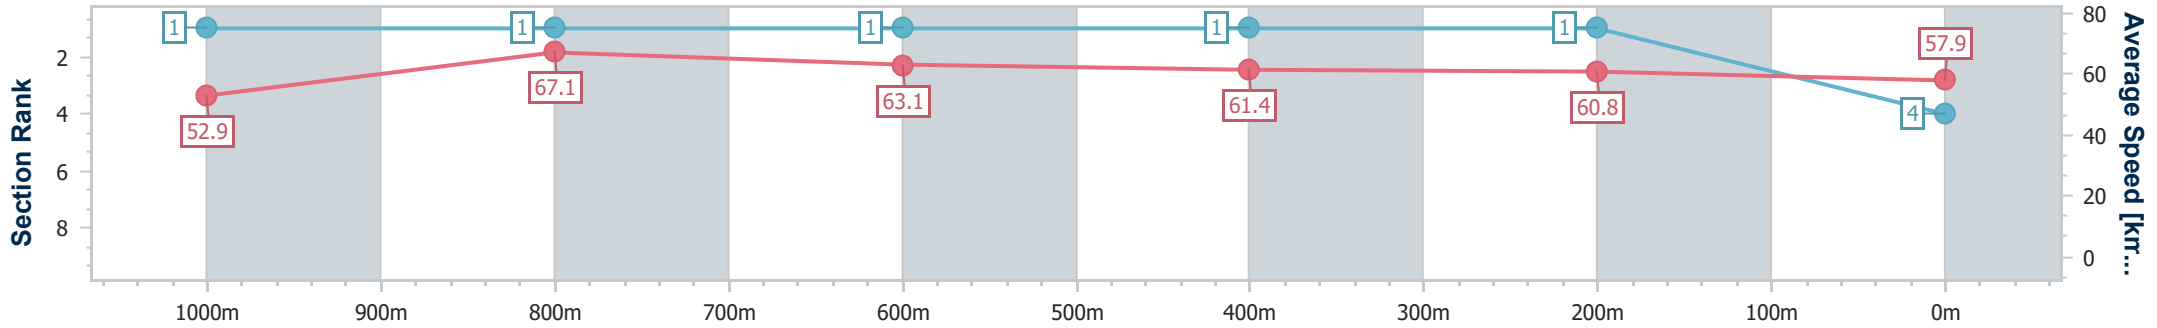

Horse/Jockey Name	Son Of Beebee
Final Rank	4
Fastest Section Time (Section)	0:10.73 (1000m)
Top Speed [km/h] (Section)	68.1 (Overall)
Race State	Finished

Ipswich QLD Professional
Race 1: CONGRATULATIONS ANNA AND MICHAEL QTIS Three
-Year-Old BENCHMARK 65 Handicap - 1200m

21 January 2024 - 14:10

Track Rating: Soft 7, Weather: Fine, Rail Position: +10m Entire

Section	Overall	1000m	800m	600m	400m	200m
Section Times	1:11.47 [4] (0:13.64)	0:57.83 [1] (0:10.73)	0:47.10 [1] (0:11.28)	0:35.82 [1] (0:11.65)	0:24.17 [1] (0:11.75)	0:12.42 [1] (0:12.42)
Average Speed [km/h]	52.9	67.1	63.1	61.4	60.8	57.9
Top Speed [km/h]	68.1	68.1	65.5	61.6	61.8	60.3
Avg. Dist. to Rail [m]	1.1	0.4	1.8	2.4	1.9	2.3
Avg. Stride Freq. [Hz]	2.5	2.5	2.4	2.4	2.4	2.4
Avg. Stride Length [m]	5.9	7.5	7.3	7.2	6.9	6.8

- [ ] Ranking at each section and finish
- -.-.- No data available at this section
- NA No data available