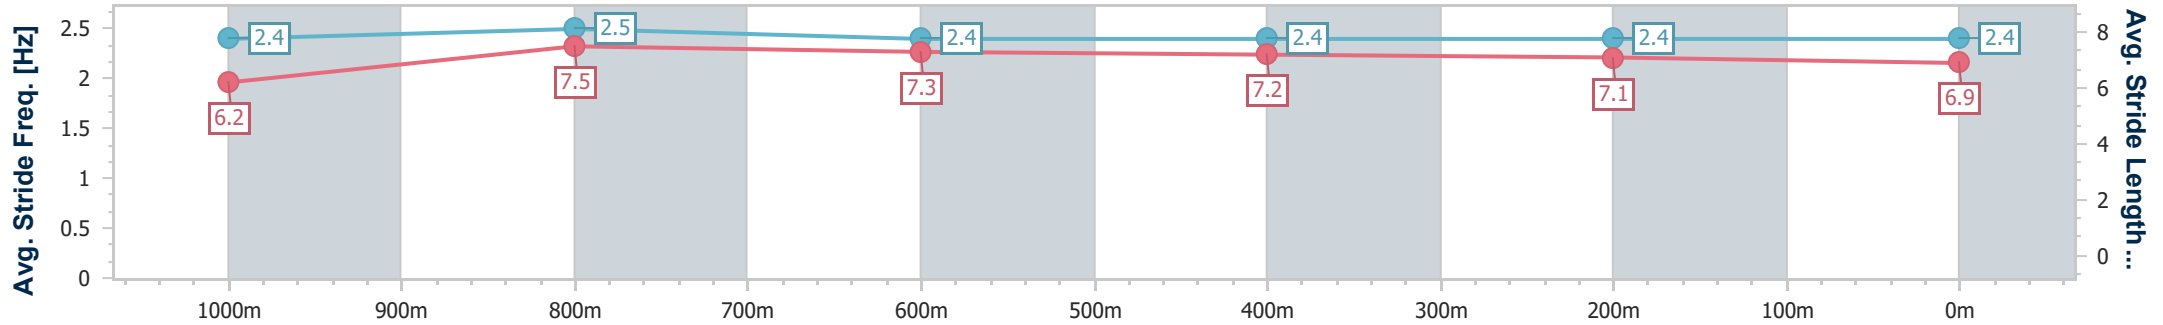

Horse/Jockey Name	Laydownlily
Final Rank	1
Fastest Section Time (Section)	0:10.81 (1000m)
Top Speed [km/h] (Section)	67.5 (1000m)
Race State	Finished

Ipswich QLD Professional
Race 1: CONGRATULATIONS ANNA AND MICHAEL QTIS Three
-Year-Old BENCHMARK 65 Handicap - 1200m

21 January 2024 - 14:10

Track Rating: Soft 7, Weather: Fine, Rail Position: +10m Entire

Section	Overall	1000m	800m	600m	400m	200m
Section Times	1:11.08 [1] (0:13.75)	0:57.33 [2] (0:10.81)	0:46.52 [2] (0:11.28)	0:35.24 [2] (0:11.61)	0:23.63 [2] (0:11.65)	0:11.98 [2] (0:11.98)
Average Speed [km/h]	52.6	66.4	63.7	61.7	61.5	60.0
Top Speed [km/h]	67.3	67.5	65.4	62.3	62.4	62.1
Avg. Dist. to Rail [m]	4.1	0.7	1.1	0.8	1.0	0.6
Avg. Stride Freq. [Hz]	2.4	2.5	2.4	2.4	2.4	2.4
Avg. Stride Length [m]	6.2	7.5	7.3	7.2	7.1	6.9

- [ ] Ranking at each section and finish
- -.-.- No data available at this section
- NA No data available