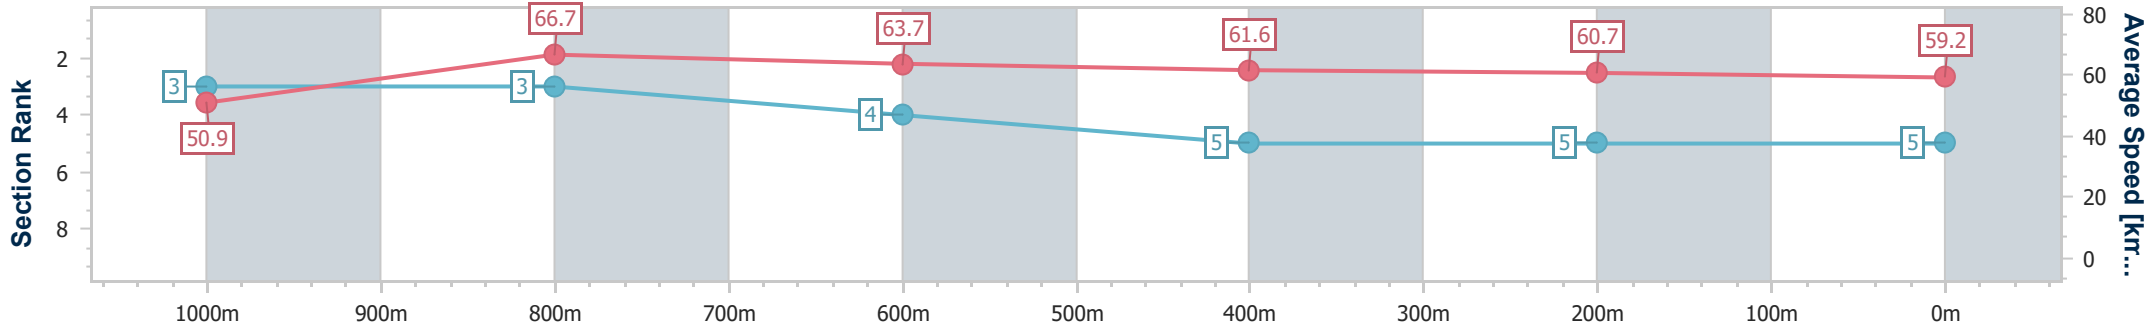

Horse/Jockey Name	Speedy Grace
Final Rank	5
Fastest Section Time (Section)	0:10.79 (1000m)
Top Speed [km/h] (Section)	67.5 (1000m)
Race State	Finished

Ipswich QLD Professional
Race 1: CONGRATULATIONS ANNA AND MICHAEL QTIS Three
-Year-Old BENCHMARK 65 Handicap - 1200m

21 January 2024 - 14:10

Track Rating: Soft 7, Weather: Fine, Rail Position: +10m Entire

Section	Overall	1000m	800m	600m	400m	200m
Section Times	1:11.78 [5] (0:14.13)	0:57.65 [3] (0:10.79)	0:46.86 [3] (0:11.23)	0:35.63 [4] (0:11.65)	0:23.98 [5] (0:11.85)	0:12.13 [5] (0:12.13)
Average Speed [km/h]	50.9	66.7	63.7	61.6	60.7	59.2
Top Speed [km/h]	66.6	67.5	65.7	62.6	62.7	61.5
Avg. Dist. to Rail [m]	3.4	0.6	1.4	1.1	0.9	3.1
Avg. Stride Freq. [Hz]	2.3	2.5	2.4	2.4	2.4	2.4
Avg. Stride Length [m]	6.1	7.5	7.3	7.2	7.0	6.9

- [ ] Ranking at each section and finish
- -.-.- No data available at this section
- NA No data available