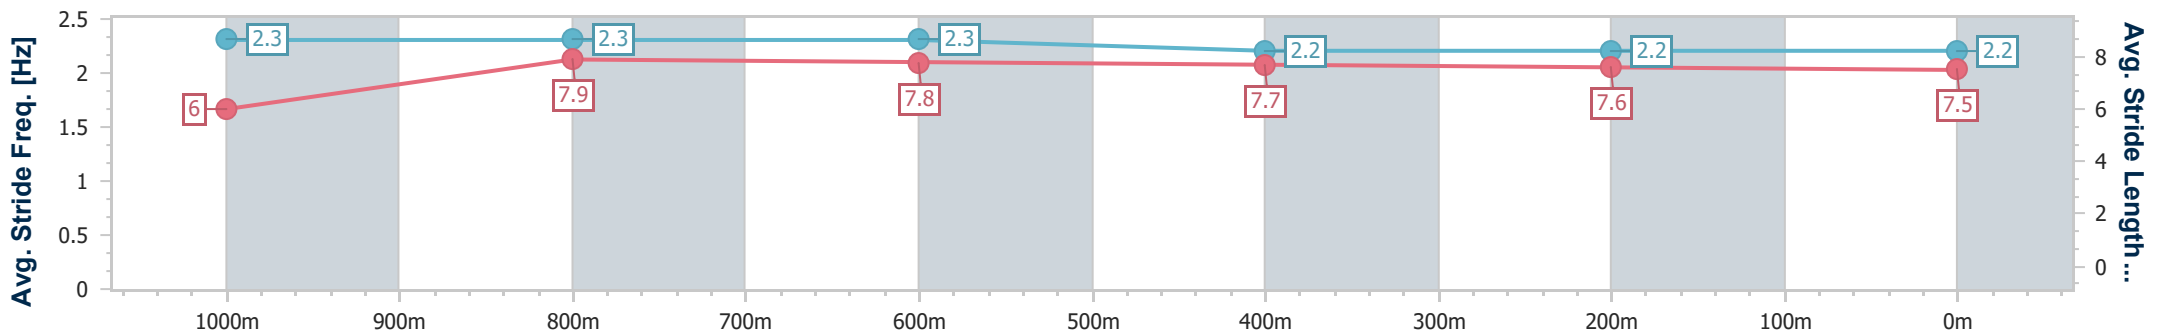

Horse/Jockey Name	Bloodhawke
Final Rank	2
Fastest Section Time (Section)	0:10.74 (1000m)
Top Speed [km/h] (Section)	68.0 (1000m)
Race State	Finished

Ipswich QLD Professional
Race 1: CONGRATULATIONS ANNA AND MICHAEL QTIS Three
-Year-Old BENCHMARK 65 Handicap - 1200m

21 January 2024 - 14:10

Track Rating: Soft 7, Weather: Fine, Rail Position: +10m Entire

Section	Overall	1000m	800m	600m	400m	200m
Section Times	1:11.15 [2] (0:14.23)	0:56.92 [4] (0:10.74)	0:46.18 [4] (0:11.11)	0:35.07 [3] (0:11.50)	0:23.57 [3] (0:11.63)	0:11.94 [3] (0:11.94)
Average Speed [km/h]	50.7	66.3	63.7	61.4	61.1	60.4
Top Speed [km/h]	67.5	68.0	64.9	62.4	61.9	61.7
Avg. Dist. to Rail [m]	1.8	3.2	5.0	4.8	2.3	0.7
Avg. Stride Freq. [Hz]	2.3	2.3	2.3	2.2	2.2	2.2
Avg. Stride Length [m]	6.0	7.9	7.8	7.7	7.6	7.5

- [ ] Ranking at each section and finish
- -.-.- No data available at this section
- NA No data available