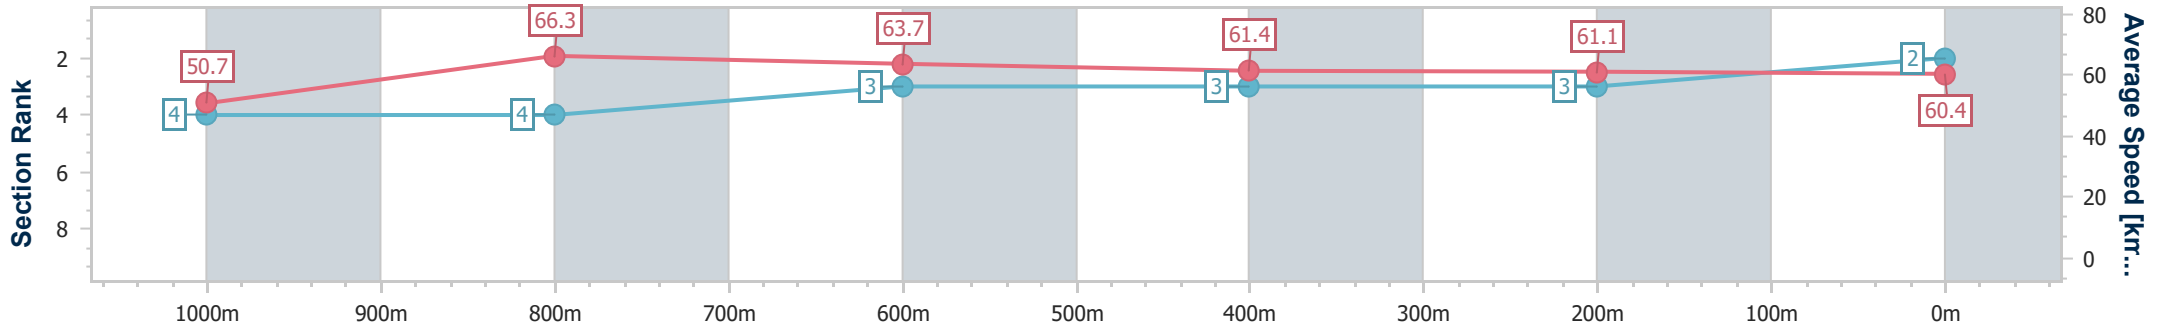

Horse/Jockey Name	Bloodhawke
Final Rank	2
Fastest Section Time (Section)	0:10.74 (1000m)
Top Speed [km/h] (Section)	68.0 (1000m)
Race State	Finished

Ipswich QLD Professional
Race 1: CONGRATULATIONS ANNA AND MICHAEL QTIS Three
-Year-Old BENCHMARK 65 Handicap - 1200m

21 January 2024 - 14:10

Track Rating: Soft 7, Weather: Fine, Rail Position: +10m Entire

Section	Overall	1000m	800m	600m	400m	200m
Section Times	1:11.15 [2] (0:14.23)	0:56.92 [4] (0:10.74)	0:46.18 [4] (0:11.11)	0:35.07 [3] (0:11.50)	0:23.57 [3] (0:11.63)	0:11.94 [3] (0:11.94)
Average Speed [km/h]	50.7	66.3	63.7	61.4	61.1	60.4
Top Speed [km/h]	67.5	68.0	64.9	62.4	61.9	61.7
Avg. Dist. to Rail [m]	1.8	3.2	5.0	4.8	2.3	0.7
Avg. Stride Freq. [Hz]	2.3	2.3	2.3	2.2	2.2	2.2
Avg. Stride Length [m]	6.0	7.9	7.8	7.7	7.6	7.5

- [ ] Ranking at each section and finish
- -.-.- No data available at this section
- NA No data available