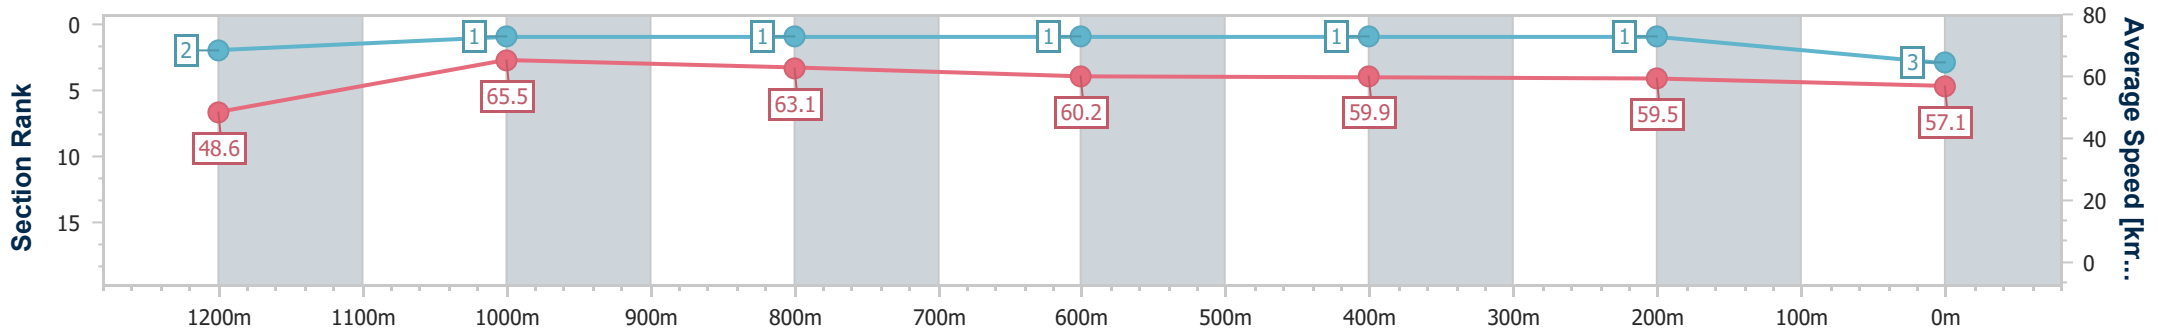

- [] Ranking at each section and finish
- .-.- No data available at this section
- NA No data available

Horse/Jockey Name	Dawn Party
Final Rank	4
Fastest Section Time (Section)	0:11.12 (1200m)
Top Speed [km/h] (Section)	65.8 (1200m)
Race State	Finished