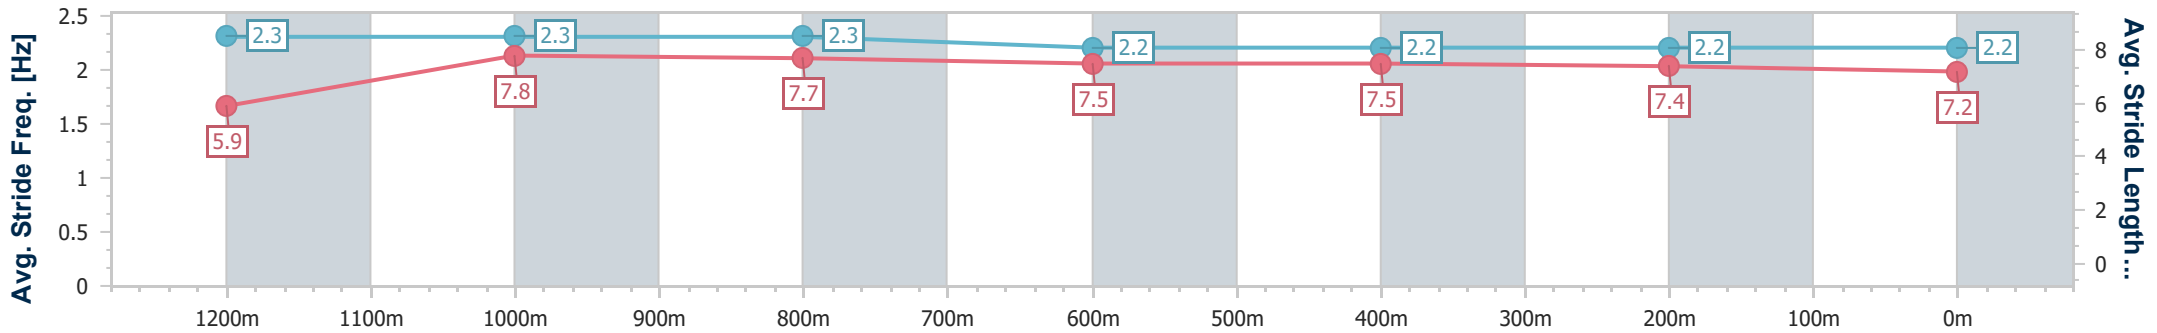

Ipswich QLD Professional

Race 3: GREAT NORTHERN Maiden Handicap - 1350m

21 January 2024 - 15:26

Track Rating: Soft 7, Weather: Fine, Rail Position: +10m Entire

Section	Overall	1200m	1000m	800m	600m	400m	200m
Section Times	1:21.90 [3] (0:11.13)	1:10.77 [2] (0:10.98)	0:59.79 [1] (0:11.33)	0:48.46 [1] (0:11.86)	0:36.60 [1] (0:11.93)	0:24.67 [1] (0:12.06)	0:12.61 [1] (0:12.61)
Average Speed [km/h]	48.6	65.5	63.1	60.2	59.9	59.5	57.1
Top Speed [km/h]	64.9	66.1	65.0	61.5	60.7	60.1	58.4
Avg. Dist. to Rail [m]	1.8	2.6	2.1	1.7	1.7	1.7	0.5
Avg. Stride Freq. [Hz]	2.3	2.3	2.3	2.2	2.2	2.2	2.2
Avg. Stride Length [m]	5.9	7.8	7.7	7.5	7.5	7.4	7.2

- [] Ranking at each section and finish
- .-.- No data available at this section
- NA No data available

Horse/Jockey Name	Dawn Party
Final Rank	4
Fastest Section Time (Section)	0:11.12 (1200m)
Top Speed [km/h] (Section)	65.8 (1200m)
Race State	Finished