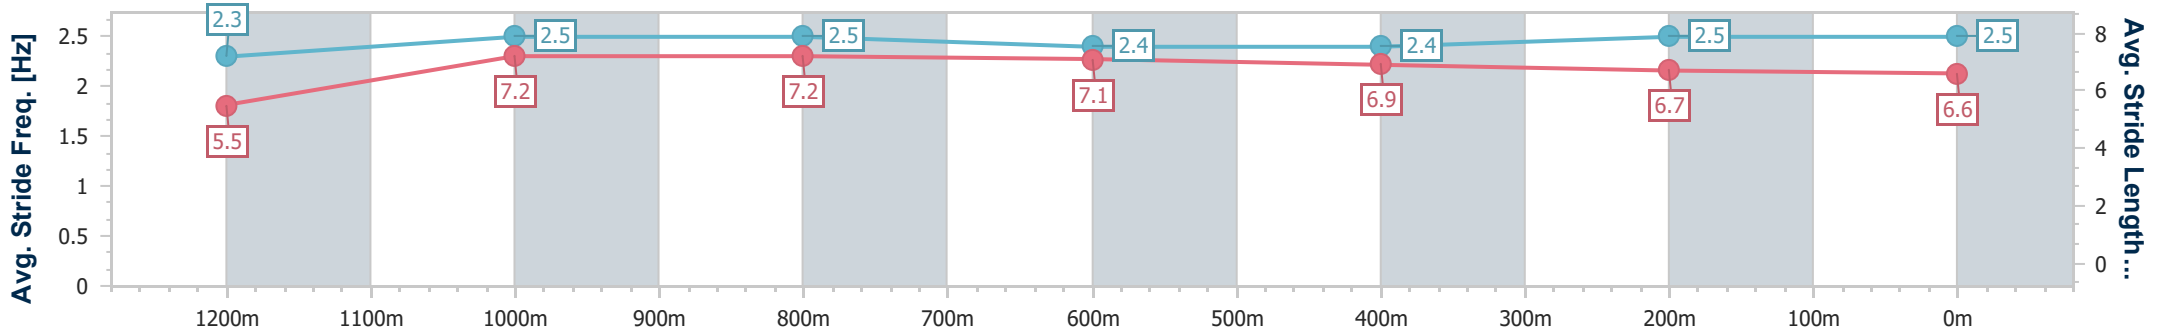

Ipswich QLD Professional

Race 3: GREAT NORTHERN Maiden Handicap - 1350m

21 January 2024 - 15:26

Track Rating: Soft 7, Weather: Fine, Rail Position: +10m Entire

Section	Overall	1200m	1000m	800m	600m	400m	200m
Section Times	1:22.18 [5] (0:11.50)	1:10.68 [8] (0:11.10)	0:59.58 [6] (0:11.24)	0:48.34 [6] (0:11.87)	0:36.47 [6] (0:11.99)	0:24.48 [5] (0:12.05)	0:12.43 [7] (0:12.43)
Average Speed [km/h]	47.0	64.9	64.1	60.7	60.1	60.5	58.1
Top Speed [km/h]	63.7	66.9	66.0	61.2	61.5	61.2	59.8
Avg. Dist. to Rail [m]	6.2	2.0	0.5	0.2	0.9	4.1	6.5
Avg. Stride Freq. [Hz]	2.3	2.5	2.5	2.4	2.4	2.5	2.5
Avg. Stride Length [m]	5.5	7.2	7.2	7.1	6.9	6.7	6.6