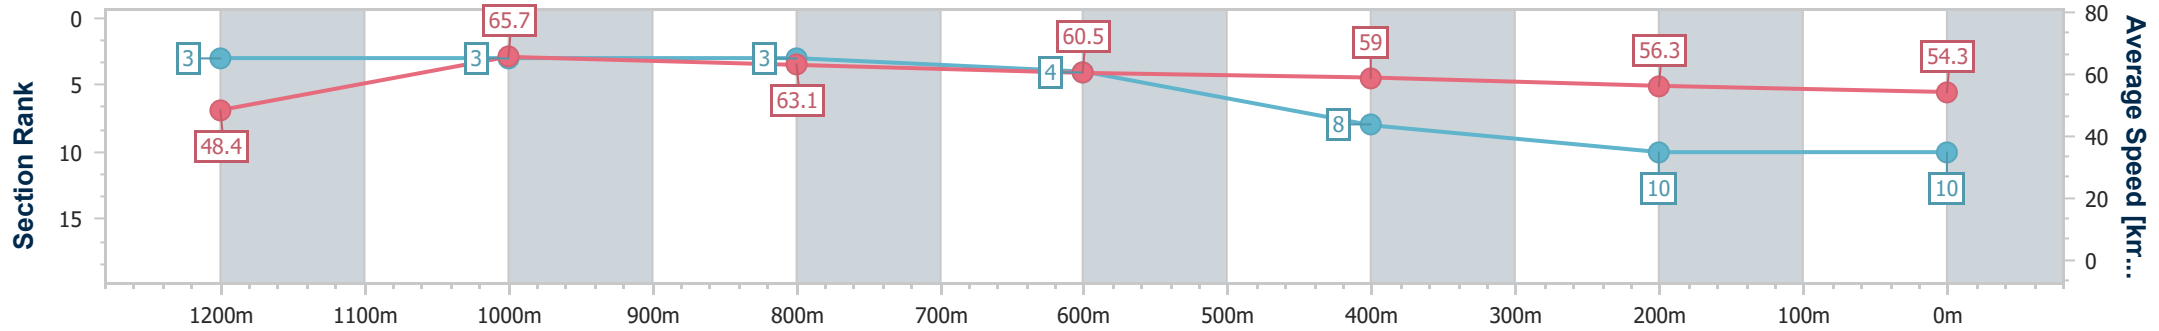

- [] Ranking at each section and finish
- .-.- No data available at this section
- NA No data available

Horse/Jockey Name	To The World
Final Rank	10
Fastest Section Time (Section)	0:11.00 (1200m)
Top Speed [km/h] (Section)	66.5 (1200m)
Race State	Finished

Ipswich QLD Professional

Race 3: GREAT NORTHERN Maiden Handicap - 1350m

21 January 2024 - 15:26

Track Rating: Soft 7, Weather: Fine, Rail Position: +10m Entire

Section	Overall	1200m	1000m	800m	600m	400m	200m
Section Times	1:23.87 [10] (0:11.20)	1:12.67 [3] (0:11.00)	1:01.67 [3] (0:11.43)	0:50.24 [3] (0:11.91)	0:38.33 [4] (0:12.24)	0:26.09 [8] (0:12.83)	0:13.26 [10] (0:13.26)
Average Speed [km/h]	48.4	65.7	63.1	60.5	59.0	56.3	54.3
Top Speed [km/h]	65.8	66.5	65.3	61.4	60.4	57.5	57.1
Avg. Dist. to Rail [m]	4.9	2.7	1.3	0.4	0.4	1.0	1.7
Avg. Stride Freq. [Hz]	2.3	2.4	2.3	2.3	2.3	2.3	2.1
Avg. Stride Length [m]	5.7	7.5	7.5	7.2	7.1	6.8	7.2

- [] Ranking at each section and finish
- .-.- No data available at this section
- NA No data available