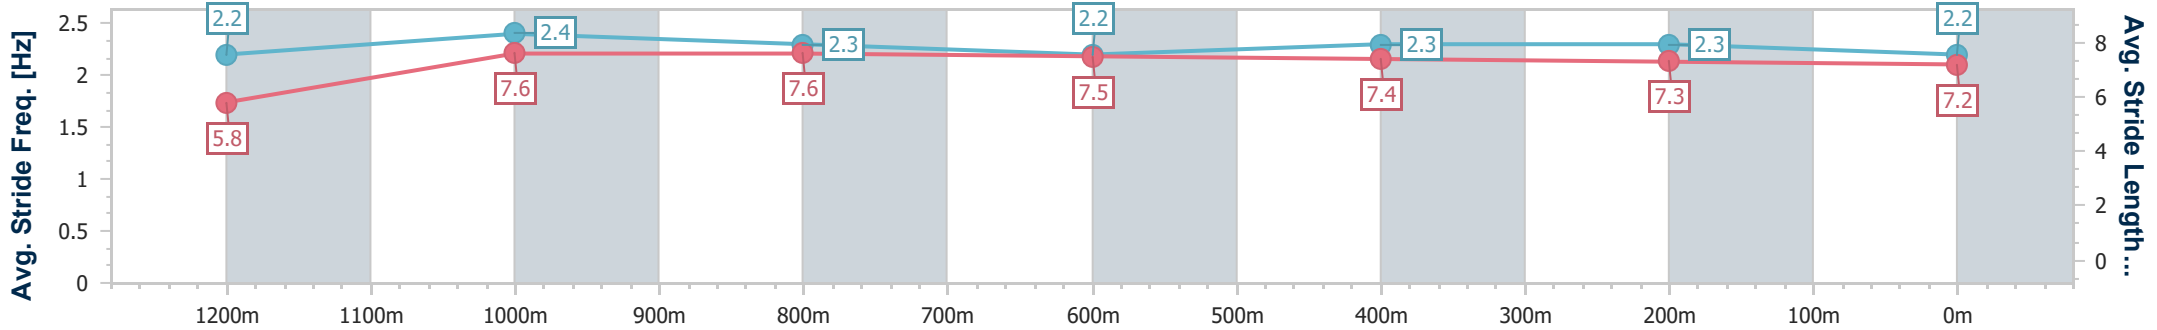

- [] Ranking at each section and finish
- .-.- No data available at this section
- NA No data available

Horse/Jockey Name	Dawn Party
Final Rank	4
Fastest Section Time (Section)	0:11.12 (1200m)
Top Speed [km/h] (Section)	65.8 (1200m)
Race State	Finished

Ipswich QLD Professional

Race 3: GREAT NORTHERN Maiden Handicap - 1350m

21 January 2024 - 15:26

Track Rating: Soft 7, Weather: Fine, Rail Position: +10m Entire

Section	Overall	1200m	1000m	800m	600m	400m	200m
Section Times	1:22.03 [4] (0:11.49)	1:10.54 [7] (0:11.12)	0:59.42 [7] (0:11.35)	0:48.07 [7] (0:11.89)	0:36.18 [8] (0:11.95)	0:24.23 [9] (0:11.91)	0:12.32 [6] (0:12.32)
Average Speed [km/h]	46.9	64.7	63.4	60.1	59.7	60.4	58.4
Top Speed [km/h]	63.9	65.8	64.9	60.7	60.8	60.9	59.6
Avg. Dist. to Rail [m]	0.6	0.8	1.1	1.7	1.6	1.2	3.0
Avg. Stride Freq. [Hz]	2.2	2.4	2.3	2.2	2.3	2.3	2.2
Avg. Stride Length [m]	5.8	7.6	7.6	7.5	7.4	7.3	7.2