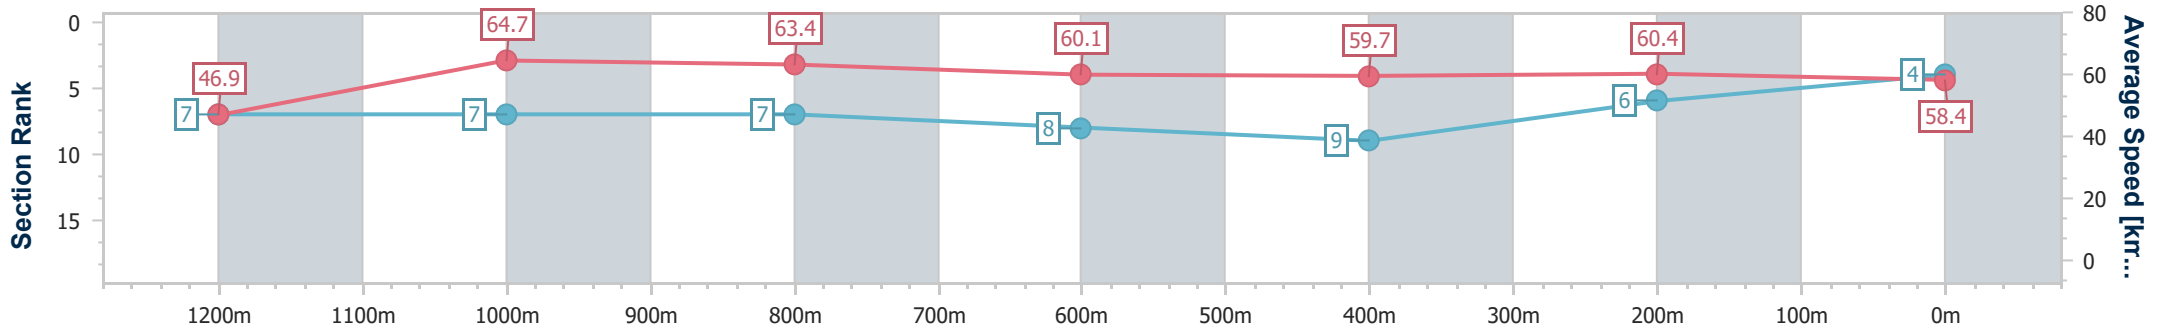

Ipswich QLD Professional

Race 3: GREAT NORTHERN Maiden Handicap - 1350m

21 January 2024 - 15:26

Track Rating: Soft 7, Weather: Fine, Rail Position: +10m Entire

Section	Overall	1200m	1000m	800m	600m	400m	200m
Section Times	1:22.03 [4] (0:11.49)	1:10.54 [7] (0:11.12)	0:59.42 [7] (0:11.35)	0:48.07 [7] (0:11.89)	0:36.18 [8] (0:11.95)	0:24.23 [9] (0:11.91)	0:12.32 [6] (0:12.32)
Average Speed [km/h]	46.9	64.7	63.4	60.1	59.7	60.4	58.4
Top Speed [km/h]	63.9	65.8	64.9	60.7	60.8	60.9	59.6
Avg. Dist. to Rail [m]	0.6	0.8	1.1	1.7	1.6	1.2	3.0
Avg. Stride Freq. [Hz]	2.2	2.4	2.3	2.2	2.3	2.3	2.2
Avg. Stride Length [m]	5.8	7.6	7.6	7.5	7.4	7.3	7.2