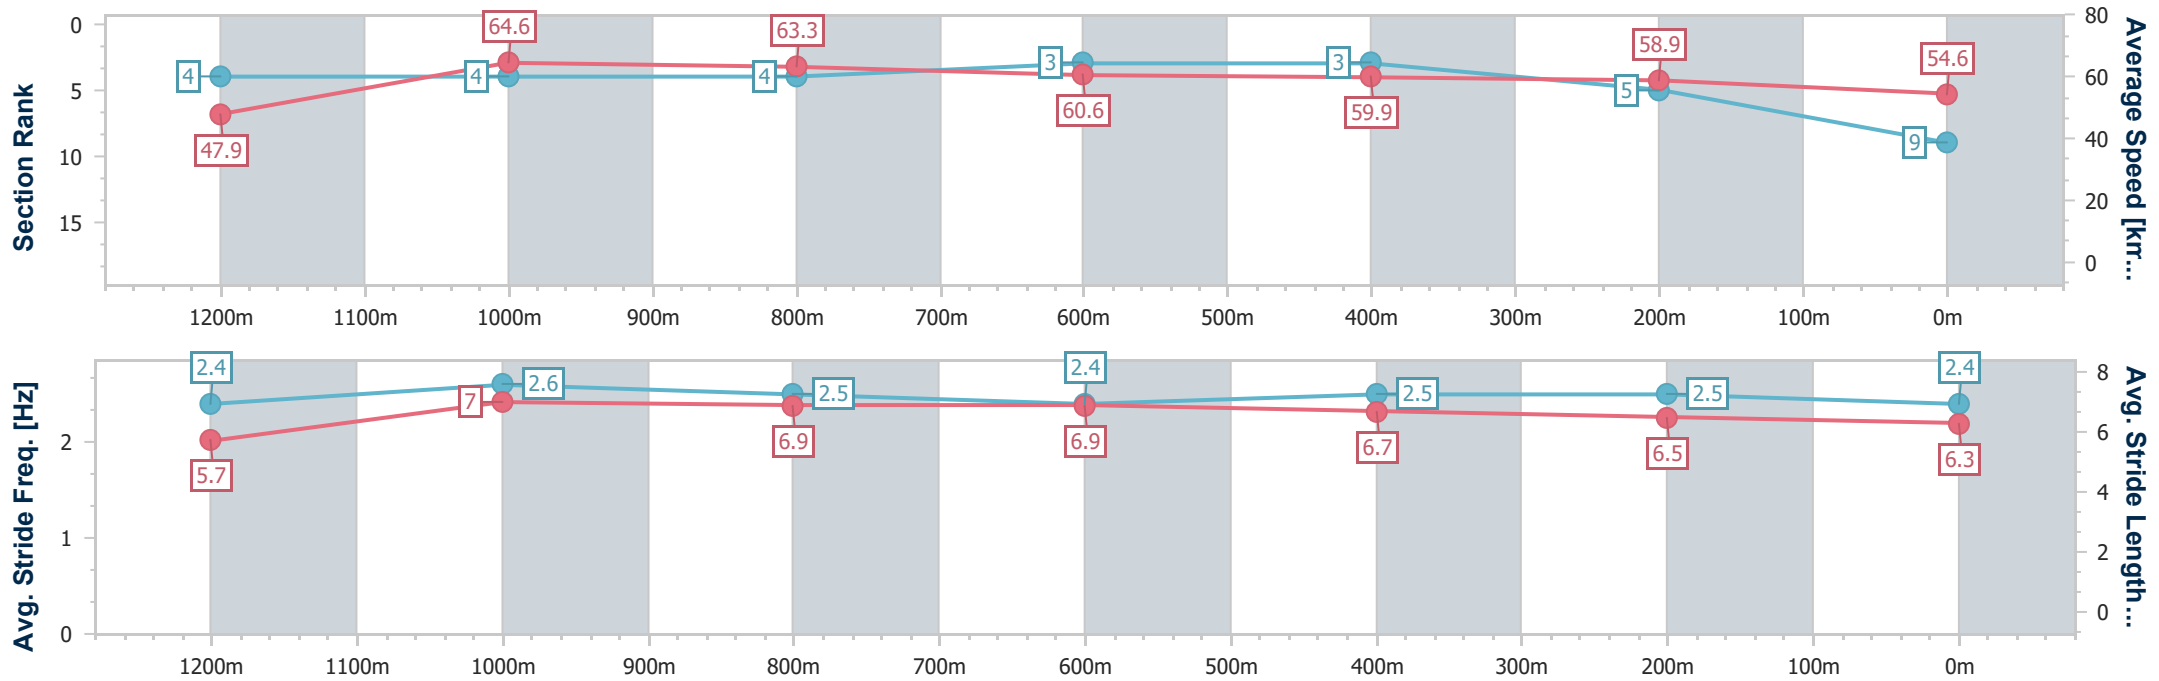

Ipswich QLD Professional

Race 3: GREAT NORTHERN Maiden Handicap - 1350m

21 January 2024 - 15:26

Track Rating: Soft 7, Weather: Fine, Rail Position: +10m Entire

Section	Overall	1200m	1000m	800m	600m	400m	200m
Section Times	1:22.81 [9] (0:11.26)	1:11.55 [4] (0:11.15)	1:00.40 [4] (0:11.28)	0:49.12 [4] (0:11.80)	0:37.32 [3] (0:11.97)	0:25.35 [3] (0:12.15)	0:13.20 [5] (0:13.20)
Average Speed [km/h]	47.9	64.6	63.3	60.6	59.9	58.9	54.6
Top Speed [km/h]	63.5	66.1	65.4	62.0	60.6	61.0	56.5
Avg. Dist. to Rail [m]	3.3	0.8	2.2	1.9	1.5	1.7	1.5
Avg. Stride Freq. [Hz]	2.4	2.6	2.5	2.4	2.5	2.5	2.4
Avg. Stride Length [m]	5.7	7.0	6.9	6.9	6.7	6.5	6.3

- [] Ranking at each section and finish
- .-.- No data available at this section
- NA No data available

Horse/Jockey Name	To The World
Final Rank	10
Fastest Section Time (Section)	0:11.00 (1200m)
Top Speed [km/h] (Section)	66.5 (1200m)
Race State	Finished