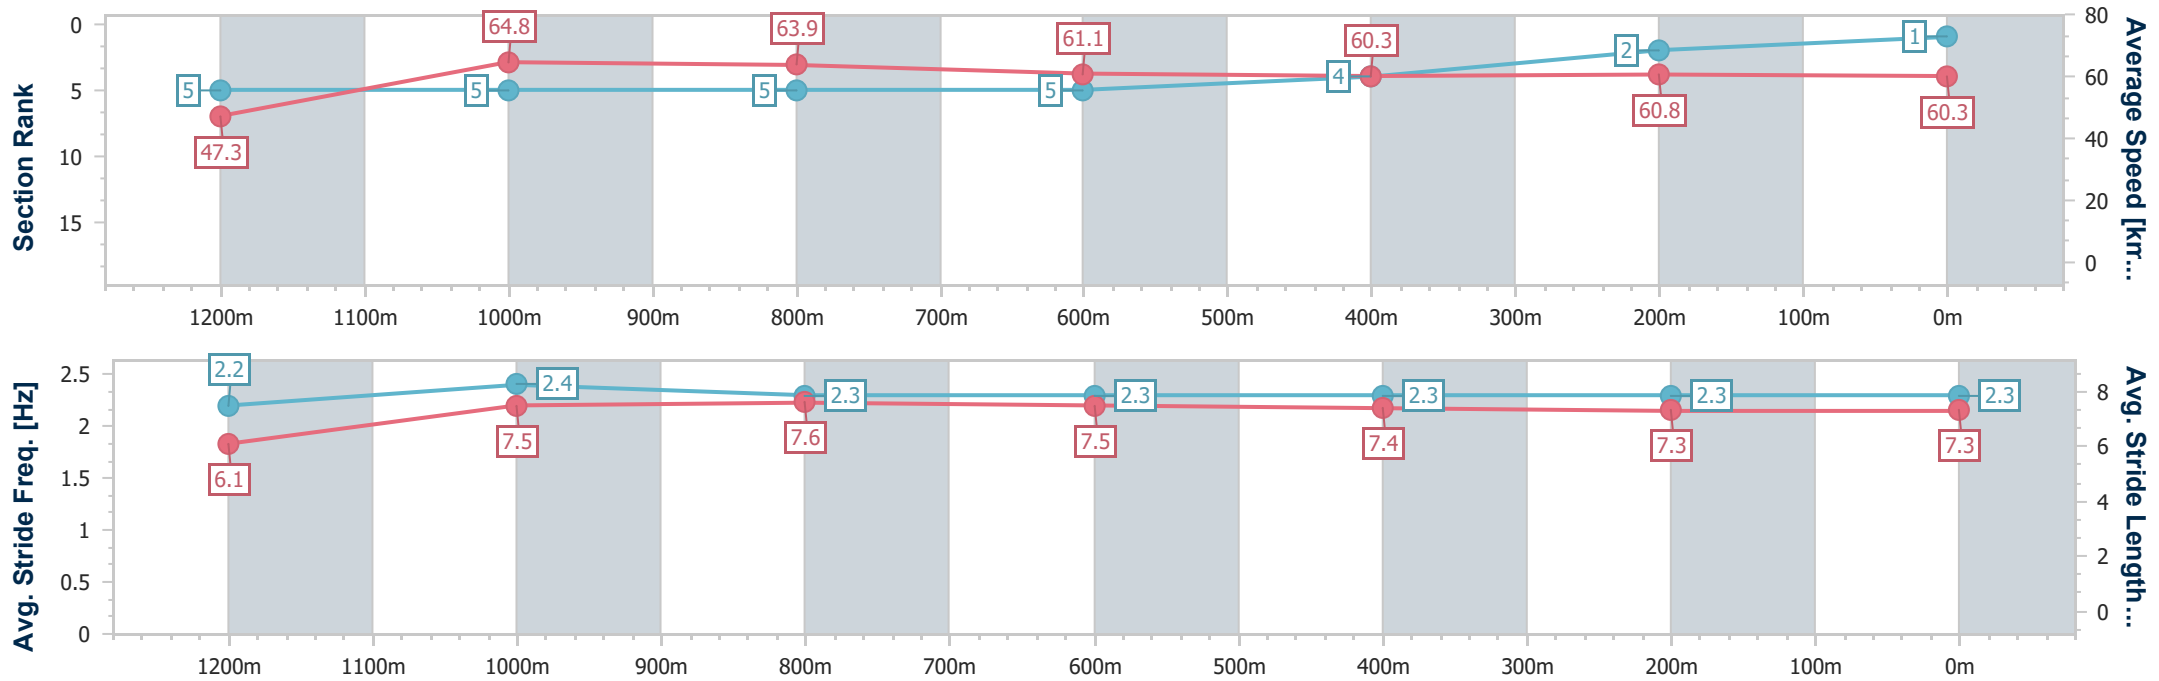

Ipswich QLD Professional

Race 3: GREAT NORTHERN Maiden Handicap - 1350m

21 January 2024 - 15:26

Track Rating: Soft 7, Weather: Fine, Rail Position: +10m Entire

Section	Overall	1200m	1000m	800m	600m	400m	200m
Section Times	1:21.37 [1] (0:11.37)	1:10.00 [5] (0:11.17)	0:58.83 [5] (0:11.26)	0:47.57 [5] (0:11.79)	0:35.78 [5] (0:11.99)	0:23.79 [4] (0:11.84)	0:11.95 [2] (0:11.95)
Average Speed [km/h]	47.3	64.8	63.9	61.1	60.3	60.8	60.3
Top Speed [km/h]	63.4	66.0	65.6	61.9	61.1	62.3	62.4
Avg. Dist. to Rail [m]	6.5	2.2	0.6	0.2	0.5	1.2	2.0
Avg. Stride Freq. [Hz]	2.2	2.4	2.3	2.3	2.3	2.3	2.3
Avg. Stride Length [m]	6.1	7.5	7.6	7.5	7.4	7.3	7.3