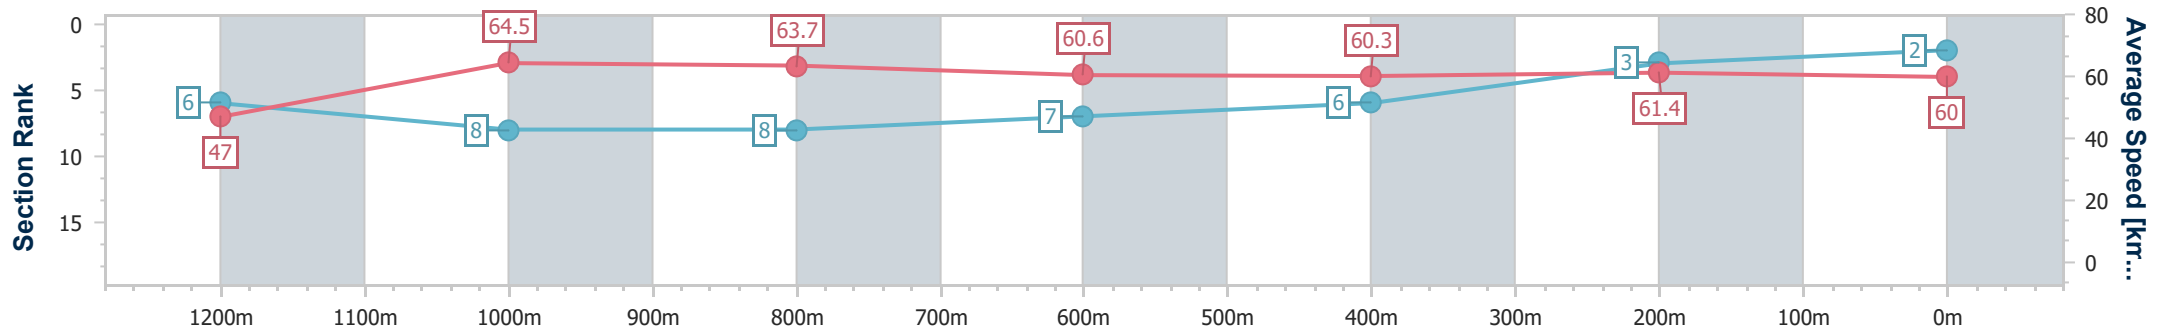

Ipswich QLD Professional

Race 3: GREAT NORTHERN Maiden Handicap - 1350m

21 January 2024 - 15:26

Track Rating: Soft 7, Weather: Fine, Rail Position: +10m Entire

Section	Overall	1200m	1000m	800m	600m	400m	200m
Section Times	1:21.48 [2] (0:11.48)	1:10.00 [6] (0:11.19)	0:58.81 [8] (0:11.33)	0:47.48 [8] (0:11.82)	0:35.66 [7] (0:11.92)	0:23.74 [6] (0:11.76)	0:11.98 [3] (0:11.98)
Average Speed [km/h]	47.0	64.5	63.7	60.6	60.3	61.4	60.0
Top Speed [km/h]	66.0	65.6	64.4	61.4	61.9	62.1	61.4
Avg. Dist. to Rail [m]	4.2	1.0	0.2	0.8	0.5	1.6	3.1
Avg. Stride Freq. [Hz]	2.4	2.5	2.4	2.3	2.3	2.4	2.4
Avg. Stride Length [m]	5.6	7.3	7.4	7.3	7.3	7.2	7.0