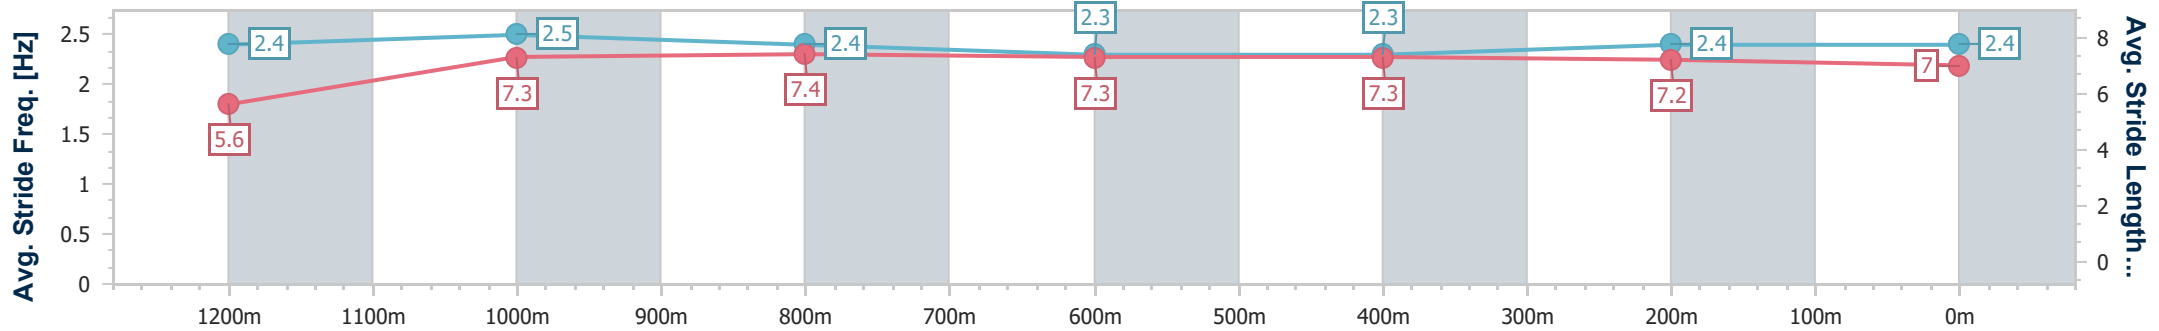

Ipswich QLD Professional

Race 3: GREAT NORTHERN Maiden Handicap - 1350m

21 January 2024 - 15:26

Track Rating: Soft 7, Weather: Fine, Rail Position: +10m Entire

Section	Overall	1200m	1000m	800m	600m	400m	200m
Section Times	1:21.48 [2] (0:11.48)	1:10.00 [6] (0:11.19)	0:58.81 [8] (0:11.33)	0:47.48 [8] (0:11.82)	0:35.66 [7] (0:11.92)	0:23.74 [6] (0:11.76)	0:11.98 [3] (0:11.98)
Average Speed [km/h]	47.0	64.5	63.7	60.6	60.3	61.4	60.0
Top Speed [km/h]	66.0	65.6	64.4	61.4	61.9	62.1	61.4
Avg. Dist. to Rail [m]	4.2	1.0	0.2	0.8	0.5	1.6	3.1
Avg. Stride Freq. [Hz]	2.4	2.5	2.4	2.3	2.3	2.4	2.4
Avg. Stride Length [m]	5.6	7.3	7.4	7.3	7.3	7.2	7.0