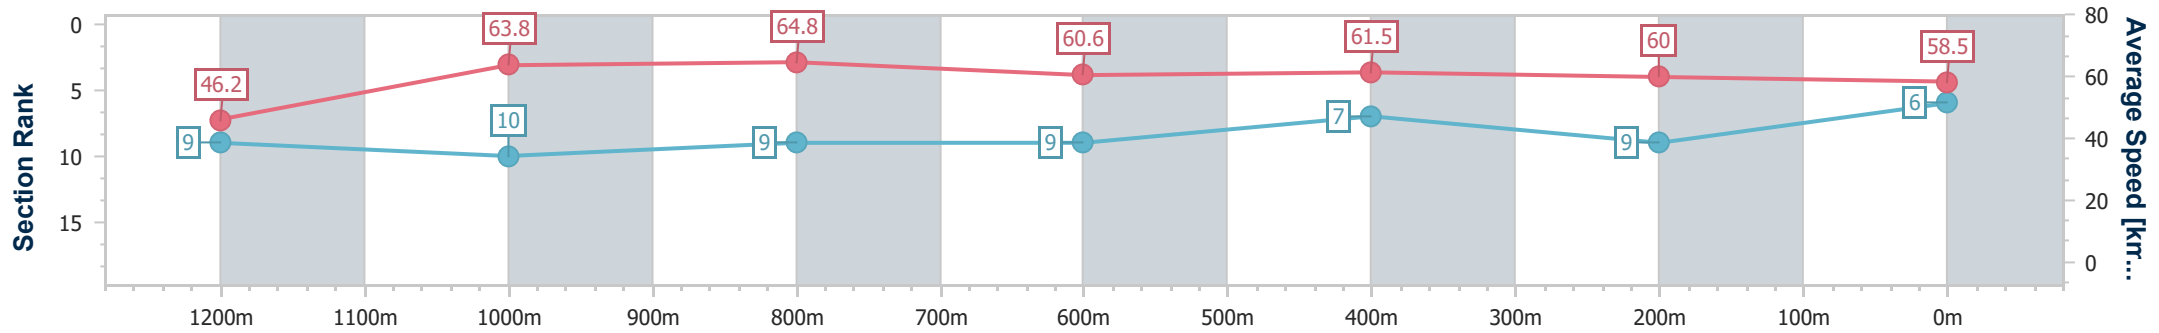

Ipswich QLD Professional

Race 3: GREAT NORTHERN Maiden Handicap - 1350m

21 January 2024 - 15:26

Track Rating: Soft 7, Weather: Fine, Rail Position: +10m Entire

Section	Overall	1200m	1000m	800m	600m	400m	200m
Section Times	1:22.20 [6] (0:11.67)	1:10.53 [9] (0:11.30)	0:59.23 [10] (0:11.14)	0:48.09 [9] (0:11.86)	0:36.23 [9] (0:11.78)	0:24.45 [7] (0:12.17)	0:12.28 [9] (0:12.28)
Average Speed [km/h]	46.2	63.8	64.8	60.6	61.5	60.0	58.5
Top Speed [km/h]	62.9	64.9	65.6	62.3	62.6	61.1	60.1
Avg. Dist. to Rail [m]	1.9	0.6	0.4	0.5	1.5	3.9	6.5
Avg. Stride Freq. [Hz]	2.3	2.4	2.4	2.3	2.4	2.4	2.4
Avg. Stride Length [m]	5.5	7.3	7.4	7.2	7.1	6.9	6.9

- [] Ranking at each section and finish
- .-.- No data available at this section
- NA No data available

Horse/Jockey Name	Dee Stormed
Final Rank	7
Fastest Section Time (Section)	0:11.06 (1200m)
Top Speed [km/h] (Section)	65.9 (1200m)
Race State	Finished