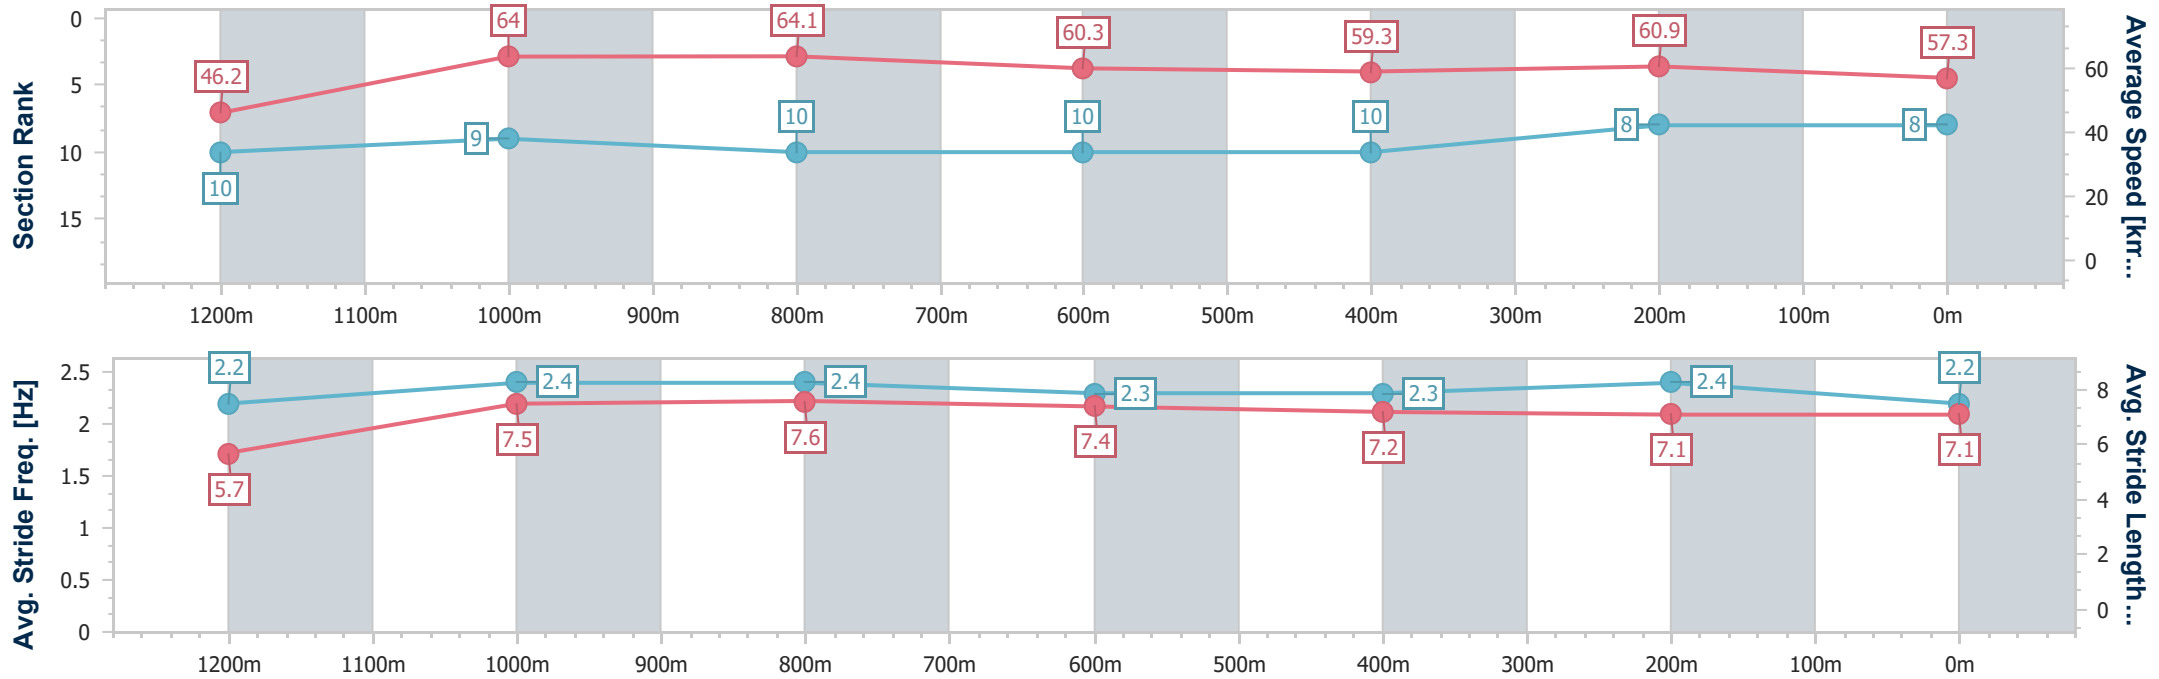

- [] Ranking at each section and finish
- .-.- No data available at this section
- NA No data available

Horse/Jockey Name	Blueprint
Final Rank	8
Fastest Section Time (Section)	0:11.21 (1000m)
Top Speed [km/h] (Section)	65.0 (1000m)
Race State	Finished

Ipswich QLD Professional

Race 3: GREAT NORTHERN Maiden Handicap - 1350m

21 January 2024 - 15:26

Track Rating: Soft 7, Weather: Fine, Rail Position: +10m Entire

Section	Overall	1200m	1000m	800m	600m	400m	200m
Section Times	1:22.38 [8] (0:11.71)	1:10.67 [10] (0:11.22)	0:59.45 [9] (0:11.21)	0:48.24 [10] (0:11.89)	0:36.35 [10] (0:12.03)	0:24.32 [10] (0:11.75)	0:12.57 [8] (0:12.57)
Average Speed [km/h]	46.2	64.0	64.1	60.3	59.3	60.9	57.3
Top Speed [km/h]	63.5	64.8	65.0	62.1	61.0	61.4	59.5
Avg. Dist. to Rail [m]	1.3	0.7	1.0	1.6	1.7	1.8	0.8
Avg. Stride Freq. [Hz]	2.2	2.4	2.4	2.3	2.3	2.4	2.2
Avg. Stride Length [m]	5.7	7.5	7.6	7.4	7.2	7.1	7.1

- [] Ranking at each section and finish
- .-.- No data available at this section
- NA No data available

Horse/Jockey Name	Mianda
Final Rank	9
Fastest Section Time (Section)	0:11.15 (1200m)
Top Speed [km/h] (Section)	66.1 (1200m)
Race State	Finished