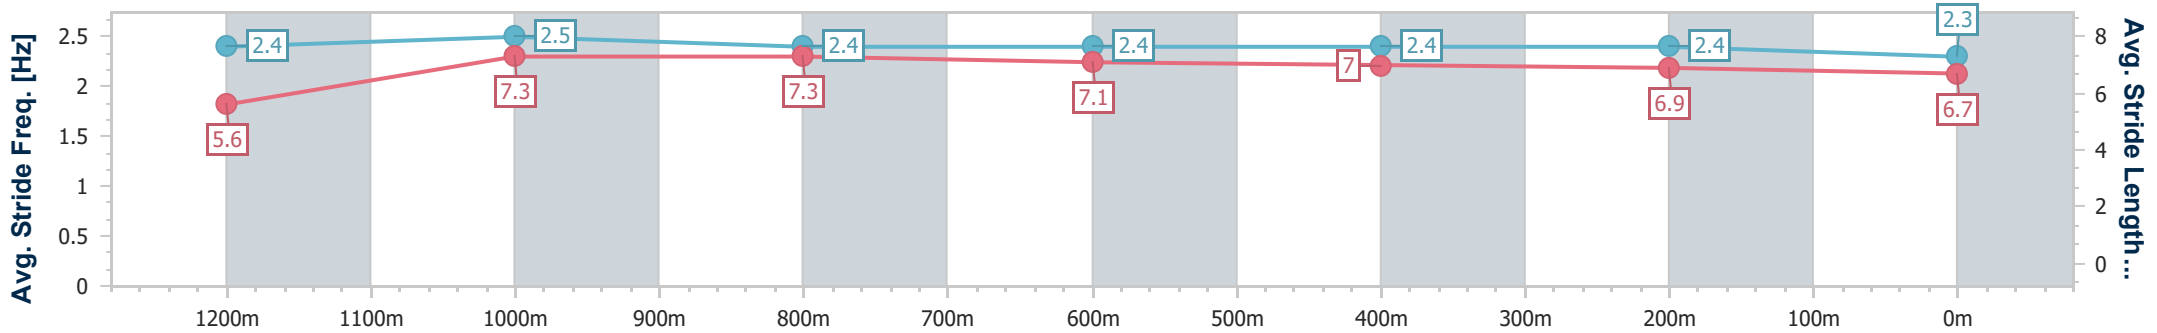

- [] Ranking at each section and finish
- .-.- No data available at this section
- NA No data available

Horse/Jockey Name	Dee Stormed
Final Rank	7
Fastest Section Time (Section)	0:11.06 (1200m)
Top Speed [km/h] (Section)	65.9 (1200m)
Race State	Finished

Ipswich QLD Professional

Race 3: GREAT NORTHERN Maiden Handicap - 1350m

21 January 2024 - 15:26

Track Rating: Soft 7, Weather: Fine, Rail Position: +10m Entire

Section	Overall	1200m	1000m	800m	600m	400m	200m
Section Times	1:22.37 [7] (0:11.11)	1:11.26 [1] (0:11.06)	1:00.20 [2] (0:11.35)	0:48.85 [2] (0:11.87)	0:36.98 [2] (0:11.96)	0:25.02 [2] (0:12.21)	0:12.81 [4] (0:12.81)
Average Speed [km/h]	48.8	64.9	63.5	60.3	60.0	58.8	56.3
Top Speed [km/h]	65.3	65.9	64.4	61.3	60.8	60.0	57.9
Avg. Dist. to Rail [m]	1.7	0.5	0.3	0.6	1.0	0.7	0.5
Avg. Stride Freq. [Hz]	2.4	2.5	2.4	2.4	2.4	2.4	2.3
Avg. Stride Length [m]	5.6	7.3	7.3	7.1	7.0	6.9	6.7

- [] Ranking at each section and finish
- .-.- No data available at this section
- NA No data available

Horse/Jockey Name	Blueprint
Final Rank	8
Fastest Section Time (Section)	0:11.21 (1000m)
Top Speed [km/h] (Section)	65.0 (1000m)
Race State	Finished