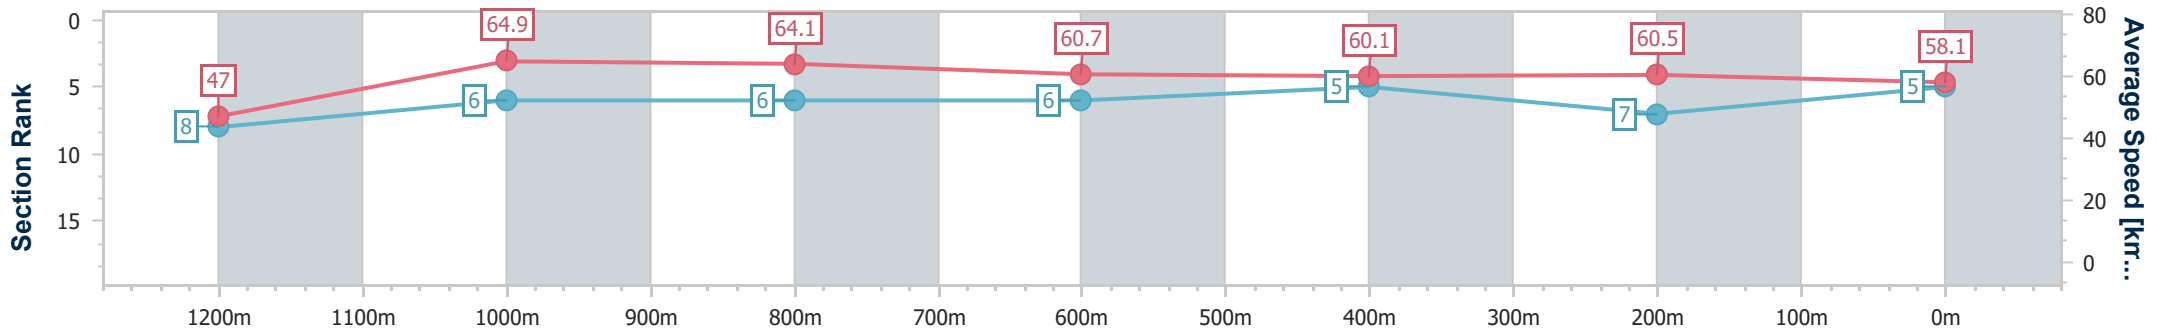

Ipswich QLD Professional

Race 3: GREAT NORTHERN Maiden Handicap - 1350m

21 January 2024 - 15:26

Track Rating: Soft 7, Weather: Fine, Rail Position: +10m Entire

Section	Overall	1200m	1000m	800m	600m	400m	200m
Section Times	1:22.18 [5] (0:11.50)	1:10.68 [8] (0:11.10)	0:59.58 [6] (0:11.24)	0:48.34 [6] (0:11.87)	0:36.47 [6] (0:11.99)	0:24.48 [5] (0:12.05)	0:12.43 [7] (0:12.43)
Average Speed [km/h]	47.0	64.9	64.1	60.7	60.1	60.5	58.1
Top Speed [km/h]	63.7	66.9	66.0	61.2	61.5	61.2	59.8
Avg. Dist. to Rail [m]	6.2	2.0	0.5	0.2	0.9	4.1	6.5
Avg. Stride Freq. [Hz]	2.3	2.5	2.5	2.4	2.4	2.5	2.5
Avg. Stride Length [m]	5.5	7.2	7.2	7.1	6.9	6.7	6.6