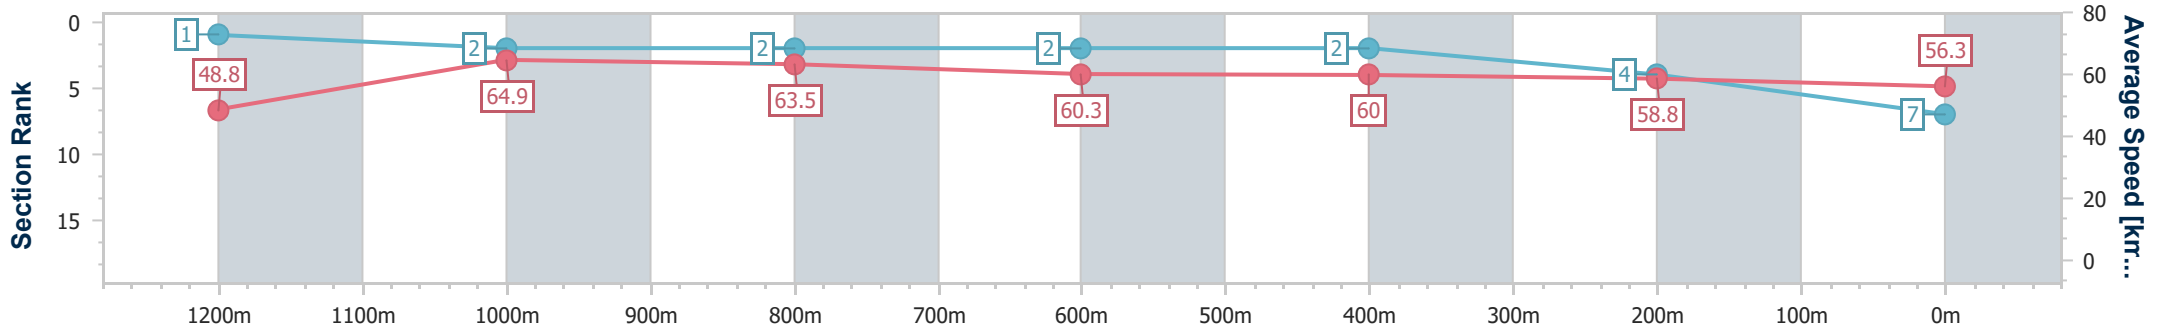

- [] Ranking at each section and finish
- .-.- No data available at this section
- NA No data available

Horse/Jockey Name	Dee Stormed
Final Rank	7
Fastest Section Time (Section)	0:11.06 (1200m)
Top Speed [km/h] (Section)	65.9 (1200m)
Race State	Finished

Ipswich QLD Professional

Race 3: GREAT NORTHERN Maiden Handicap - 1350m

21 January 2024 - 15:26

Track Rating: Soft 7, Weather: Fine, Rail Position: +10m Entire

Section	Overall	1200m	1000m	800m	600m	400m	200m
Section Times	1:22.37 [7] (0:11.11)	1:11.26 [1] (0:11.06)	1:00.20 [2] (0:11.35)	0:48.85 [2] (0:11.87)	0:36.98 [2] (0:11.96)	0:25.02 [2] (0:12.21)	0:12.81 [4] (0:12.81)
Average Speed [km/h]	48.8	64.9	63.5	60.3	60.0	58.8	56.3
Top Speed [km/h]	65.3	65.9	64.4	61.3	60.8	60.0	57.9
Avg. Dist. to Rail [m]	1.7	0.5	0.3	0.6	1.0	0.7	0.5
Avg. Stride Freq. [Hz]	2.4	2.5	2.4	2.4	2.4	2.4	2.3
Avg. Stride Length [m]	5.6	7.3	7.3	7.1	7.0	6.9	6.7

- [] Ranking at each section and finish
- .-.- No data available at this section
- NA No data available

Horse/Jockey Name	Blueprint
Final Rank	8
Fastest Section Time (Section)	0:11.21 (1000m)
Top Speed [km/h] (Section)	65.0 (1000m)
Race State	Finished