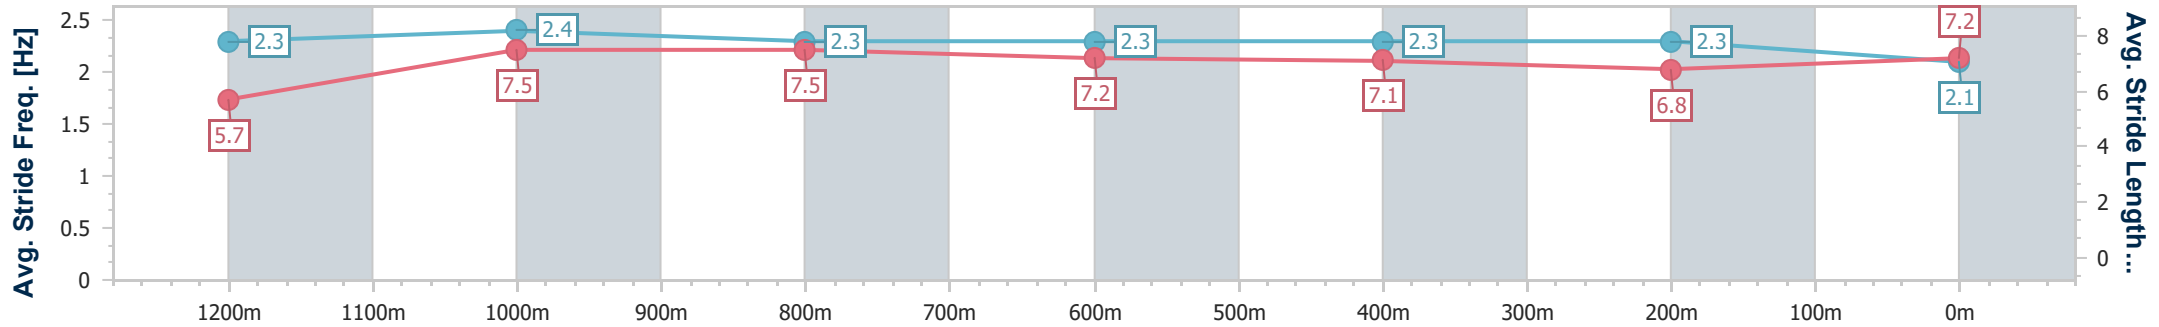

- [] Ranking at each section and finish
- .-.- No data available at this section
- NA No data available

Horse/Jockey Name	To The World
Final Rank	10
Fastest Section Time (Section)	0:11.00 (1200m)
Top Speed [km/h] (Section)	66.5 (1200m)
Race State	Finished

Ipswich QLD Professional

Race 3: GREAT NORTHERN Maiden Handicap - 1350m

21 January 2024 - 15:26

Track Rating: Soft 7, Weather: Fine, Rail Position: +10m Entire

Section	Overall	1200m	1000m	800m	600m	400m	200m
Section Times	1:23.87 [10] (0:11.20)	1:12.67 [3] (0:11.00)	1:01.67 [3] (0:11.43)	0:50.24 [3] (0:11.91)	0:38.33 [4] (0:12.24)	0:26.09 [8] (0:12.83)	0:13.26 [10] (0:13.26)
Average Speed [km/h]	48.4	65.7	63.1	60.5	59.0	56.3	54.3
Top Speed [km/h]	65.8	66.5	65.3	61.4	60.4	57.5	57.1
Avg. Dist. to Rail [m]	4.9	2.7	1.3	0.4	0.4	1.0	1.7
Avg. Stride Freq. [Hz]	2.3	2.4	2.3	2.3	2.3	2.3	2.1
Avg. Stride Length [m]	5.7	7.5	7.5	7.2	7.1	6.8	7.2

- [] Ranking at each section and finish
- .-.- No data available at this section
- NA No data available