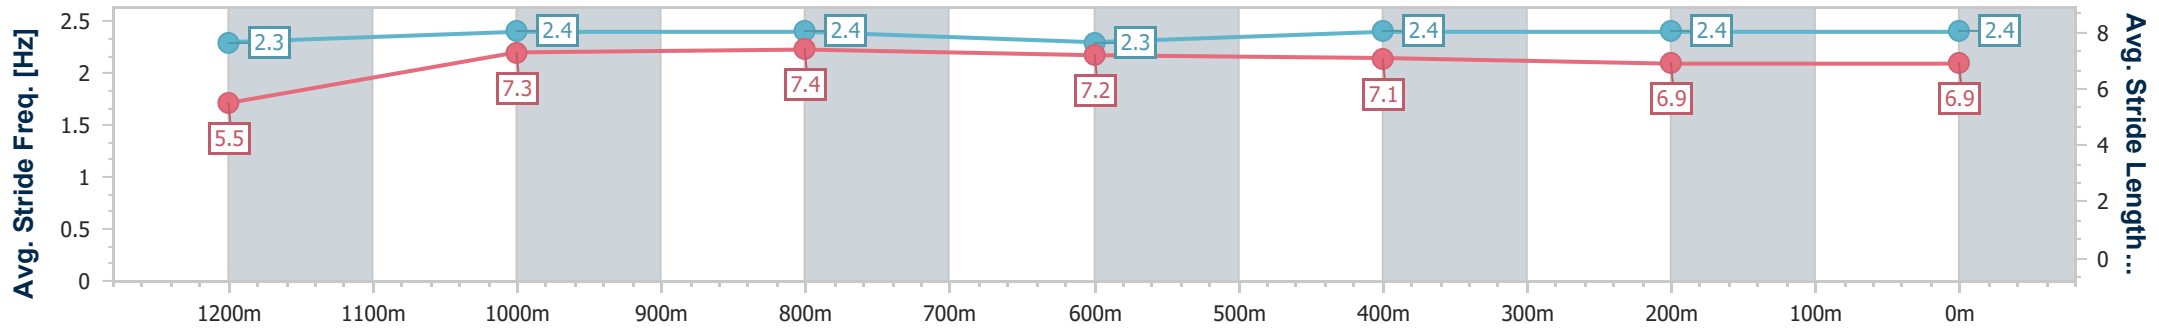

Ipswich QLD Professional

Race 3: GREAT NORTHERN Maiden Handicap - 1350m

21 January 2024 - 15:26

Track Rating: Soft 7, Weather: Fine, Rail Position: +10m Entire

Section	Overall	1200m	1000m	800m	600m	400m	200m
Section Times	1:22.20 [6] (0:11.67)	1:10.53 [9] (0:11.30)	0:59.23 [10] (0:11.14)	0:48.09 [9] (0:11.86)	0:36.23 [9] (0:11.78)	0:24.45 [7] (0:12.17)	0:12.28 [9] (0:12.28)
Average Speed [km/h]	46.2	63.8	64.8	60.6	61.5	60.0	58.5
Top Speed [km/h]	62.9	64.9	65.6	62.3	62.6	61.1	60.1
Avg. Dist. to Rail [m]	1.9	0.6	0.4	0.5	1.5	3.9	6.5
Avg. Stride Freq. [Hz]	2.3	2.4	2.4	2.3	2.4	2.4	2.4
Avg. Stride Length [m]	5.5	7.3	7.4	7.2	7.1	6.9	6.9

- [] Ranking at each section and finish
- .-.- No data available at this section
- NA No data available

Horse/Jockey Name	Dee Stormed
Final Rank	7
Fastest Section Time (Section)	0:11.06 (1200m)
Top Speed [km/h] (Section)	65.9 (1200m)
Race State	Finished