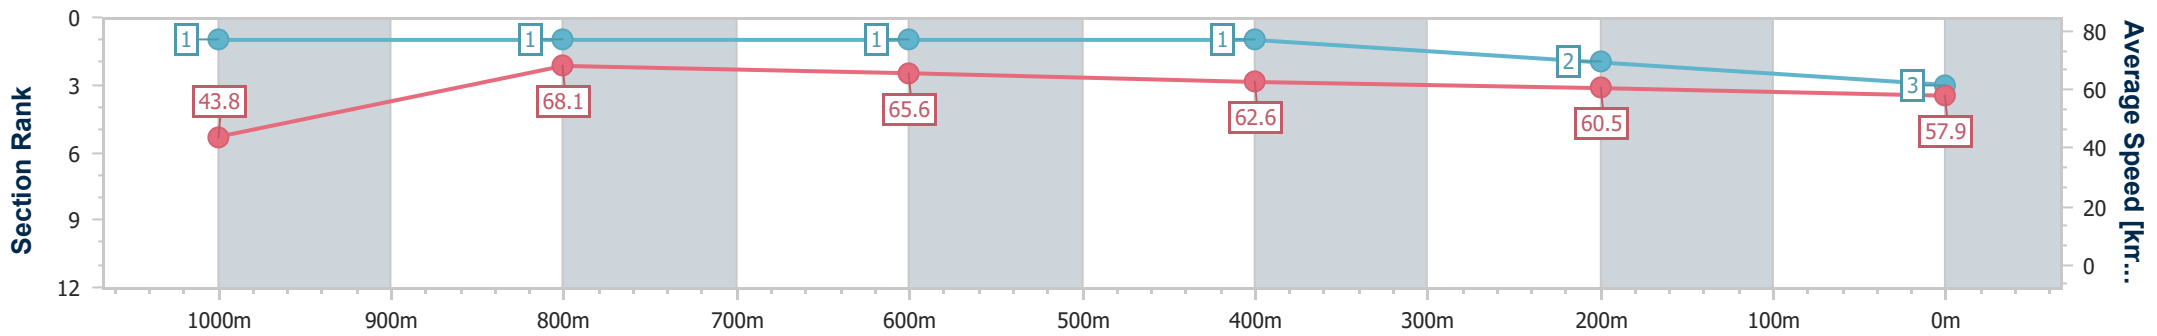

- [] Ranking at each section and finish
- .-.- No data available at this section
- NA No data available

Horse/Jockey Name	Liqueur Gold
Final Rank	4
Fastest Section Time (Section)	0:08.42 (Overall)
Top Speed [km/h] (Section)	67.0 (1000m)
Race State	Finished