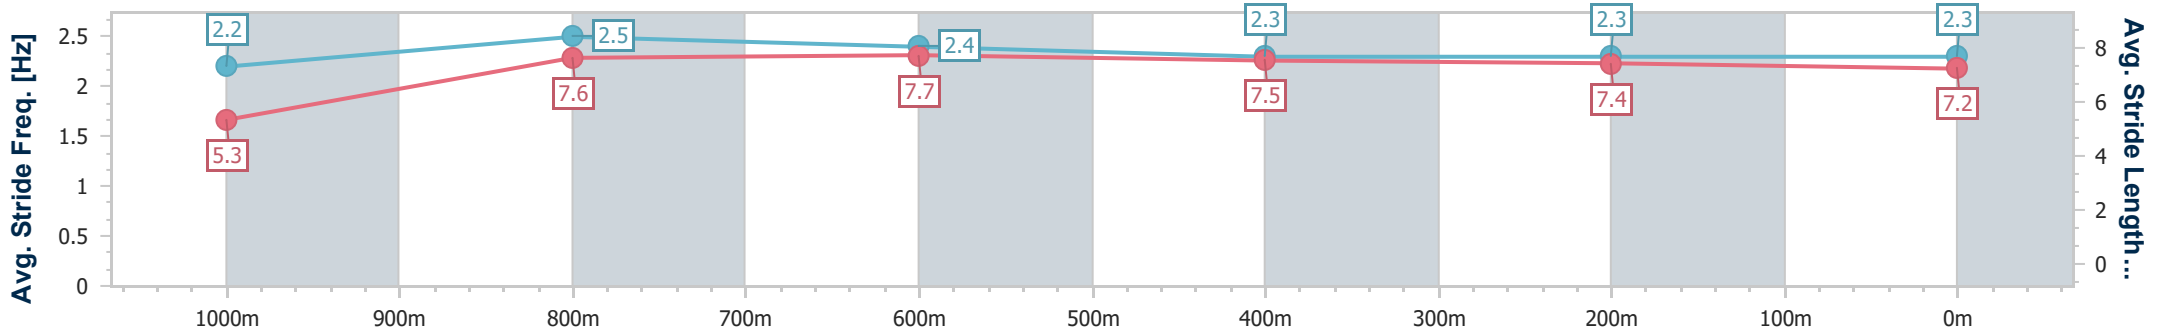

21 January 2024 - 17:15

Track Rating: Soft 6, Weather: Fine, Rail Position: +10m Entire

Section	Overall	1000m	800m	600m	400m	200m
Section Times	1:05.07 [1] (0:08.42)	0:56.65 [5] (0:10.68)	0:45.97 [4] (0:10.97)	0:35.00 [3] (0:11.35)	0:23.65 [3] (0:11.71)	0:11.94 [3] (0:11.94)
Average Speed [km/h]	42.8	67.8	65.4	63.0	61.1	60.4
Top Speed [km/h]	65.3	68.7	67.0	65.1	61.8	61.7
Avg. Dist. to Rail [m]	7.1	2.0	0.7	1.4	1.0	0.5
Avg. Stride Freq. [Hz]	2.2	2.5	2.4	2.3	2.3	2.3
Avg. Stride Length [m]	5.3	7.6	7.7	7.5	7.4	7.2