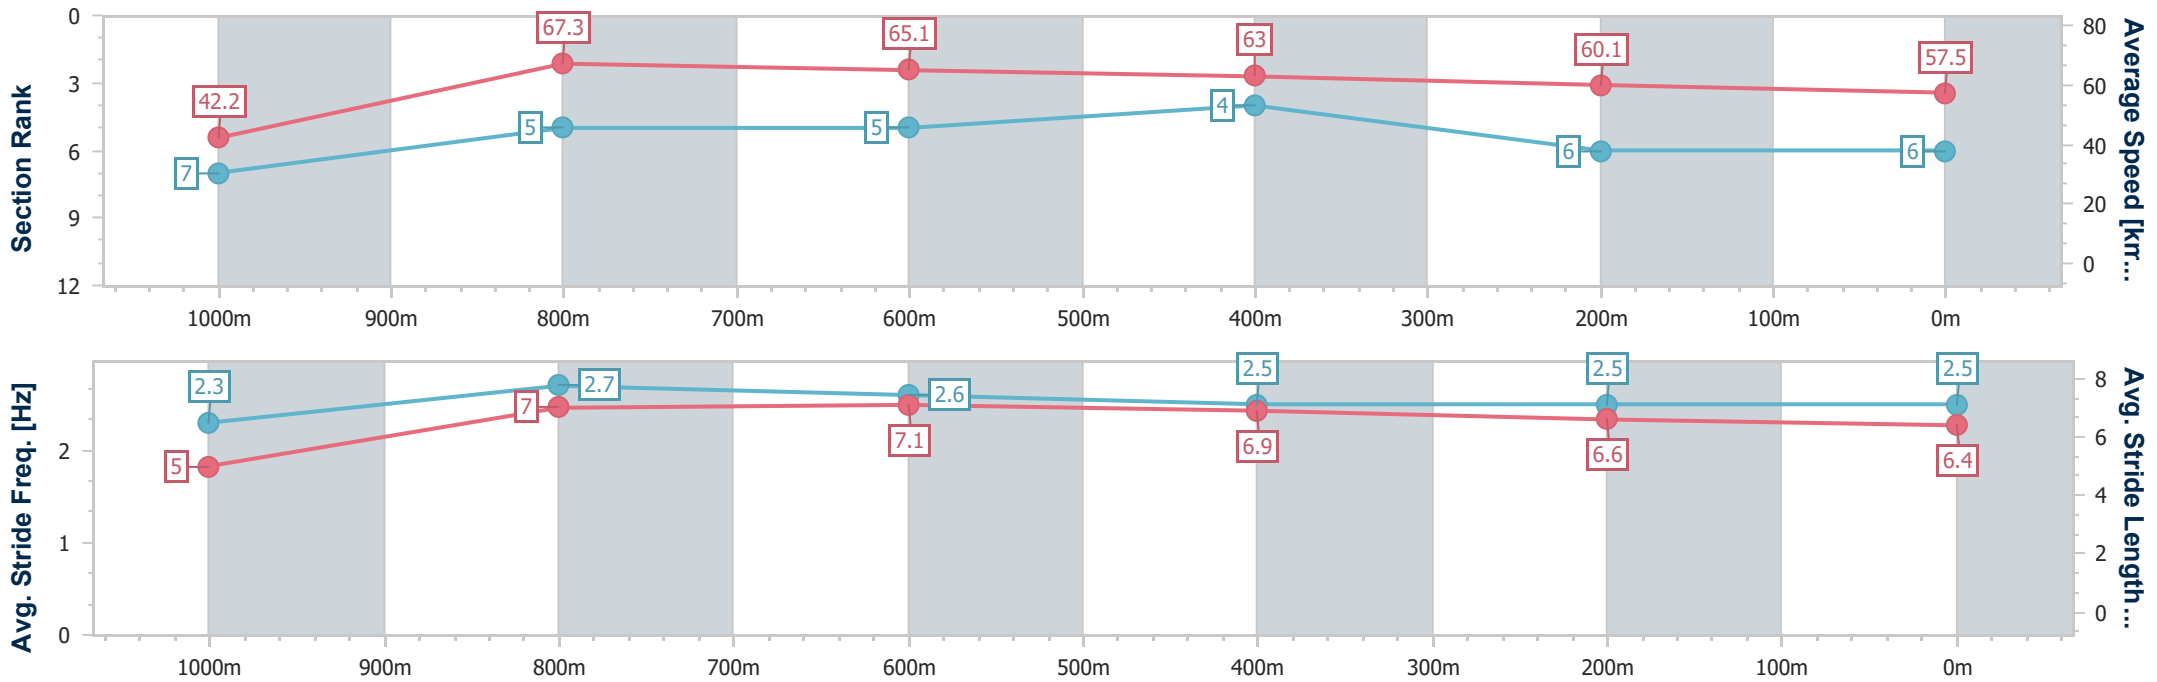

- [] Ranking at each section and finish
- .-.- No data available at this section
- NA No data available

Horse/Jockey Name	Tereshkova
Final Rank	6
Fastest Section Time (Section)	0:08.49 (Overall)
Top Speed [km/h] (Section)	68.5 (1000m)
Race State	Finished

Ipswich QLD Professional

Race 6: TAB Fillies and Mares Class 1 Handicap - 1100m

21 January 2024 - 17:15

Track Rating: Soft 6, Weather: Fine, Rail Position: +10m Entire

Section	Overall	1000m	800m	600m	400m	200m
Section Times	1:06.04 [6] (0:08.49)	0:57.55 [7] (0:10.74)	0:46.81 [5] (0:11.01)	0:35.80 [5] (0:11.36)	0:24.44 [4] (0:11.92)	0:12.52 [6]
Average Speed [km/h]	42.2	67.3	65.1	63.0	60.1	57.5
Top Speed [km/h]	63.8	68.5	67.1	64.0	62.8	59.1
Avg. Dist. to Rail [m]	5.1	0.8	1.1	1.6	1.0	1.2
Avg. Stride Freq. [Hz]	2.3	2.7	2.6	2.5	2.5	2.5
Avg. Stride Length [m]	5.0	7.0	7.1	6.9	6.6	6.4

- [] Ranking at each section and finish
- .-.- No data available at this section
- NA No data available

Horse/Jockey Name	Roar Hide
Final Rank	7
Fastest Section Time (Section)	0:08.33 (Overall)
Top Speed [km/h] (Section)	65.8 (1000m)
Race State	Finished