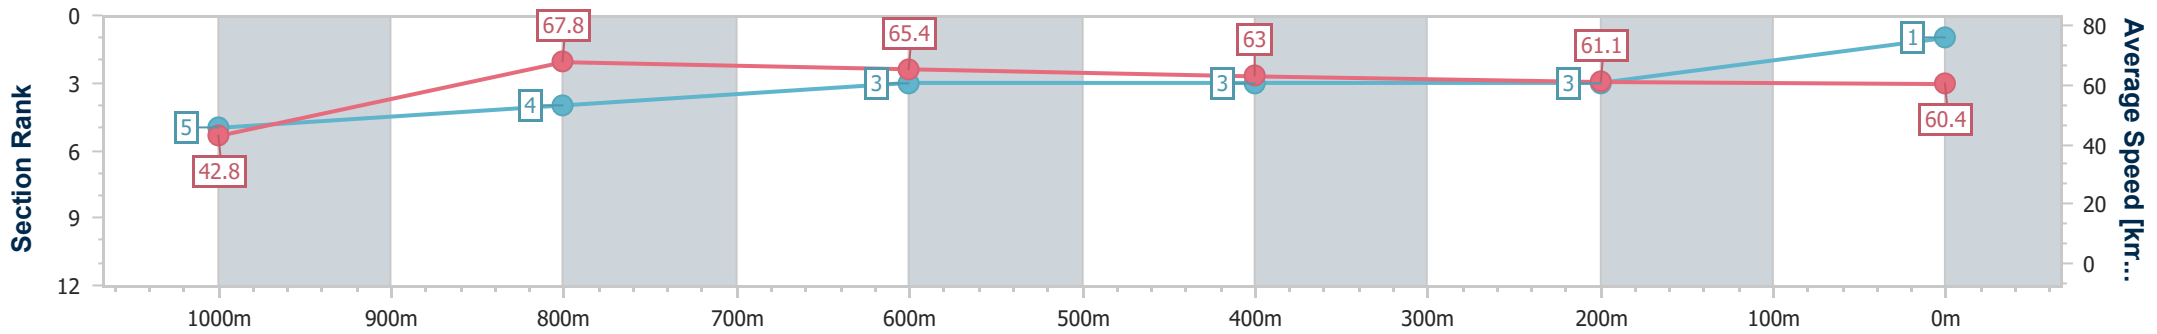

21 January 2024 - 17:15

Track Rating: Soft 6, Weather: Fine, Rail Position: +10m Entire

Section	Overall	1000m	800m	600m	400m	200m
Section Times	1:05.07 [1] (0:08.42)	0:56.65 [5] (0:10.68)	0:45.97 [4] (0:10.97)	0:35.00 [3] (0:11.35)	0:23.65 [3] (0:11.71)	0:11.94 [3] (0:11.94)
Average Speed [km/h]	42.8	67.8	65.4	63.0	61.1	60.4
Top Speed [km/h]	65.3	68.7	67.0	65.1	61.8	61.7
Avg. Dist. to Rail [m]	7.1	2.0	0.7	1.4	1.0	0.5
Avg. Stride Freq. [Hz]	2.2	2.5	2.4	2.3	2.3	2.3
Avg. Stride Length [m]	5.3	7.6	7.7	7.5	7.4	7.2