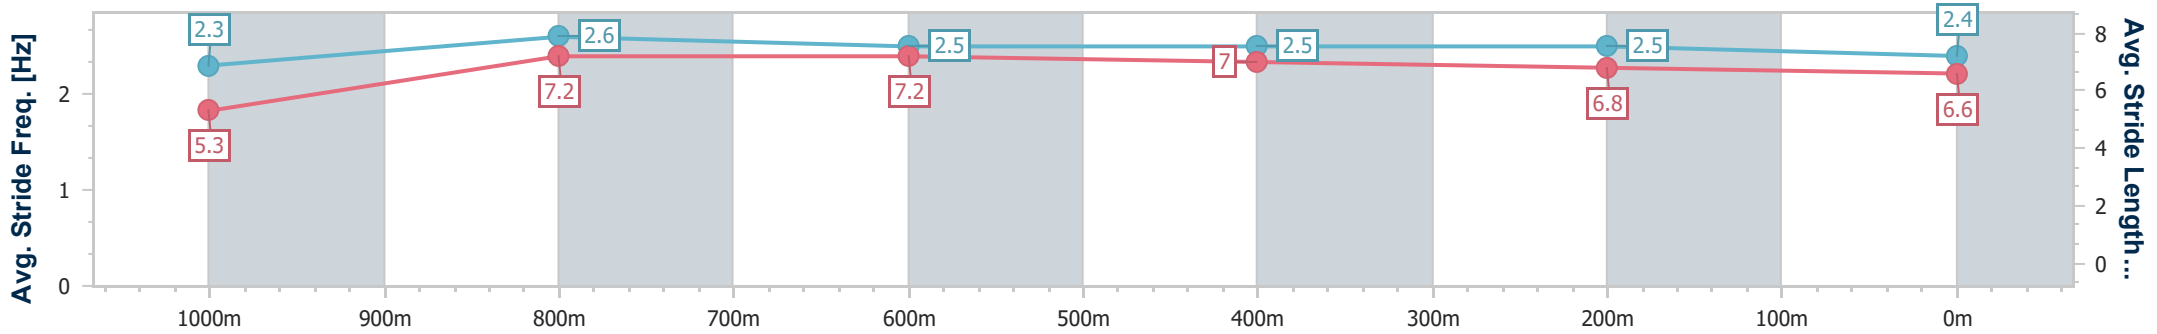

Ipswich QLD Professional

Race 6: TAB Fillies and Mares Class 1 Handicap - 1100m

21 January 2024 - 17:15

Track Rating: Soft 6, Weather: Fine, Rail Position: +10m Entire

Section	Overall	1000m	800m	600m	400m	200m
Section Times	1:05.47 [3] (0:08.23)	0:57.24 [1] (0:10.57)	0:46.67 [1] (0:10.96)	0:35.71 [1] (0:11.39)	0:24.32 [1] (0:11.87)	0:12.45 [2] (0:12.45)
Average Speed [km/h]	43.8	68.1	65.6	62.6	60.5	57.9
Top Speed [km/h]	65.8	69.2	67.0	64.4	61.1	60.2
Avg. Dist. to Rail [m]	8.4	2.1	1.6	2.0	1.0	0.7
Avg. Stride Freq. [Hz]	2.3	2.6	2.5	2.5	2.5	2.4
Avg. Stride Length [m]	5.3	7.2	7.2	7.0	6.8	6.6