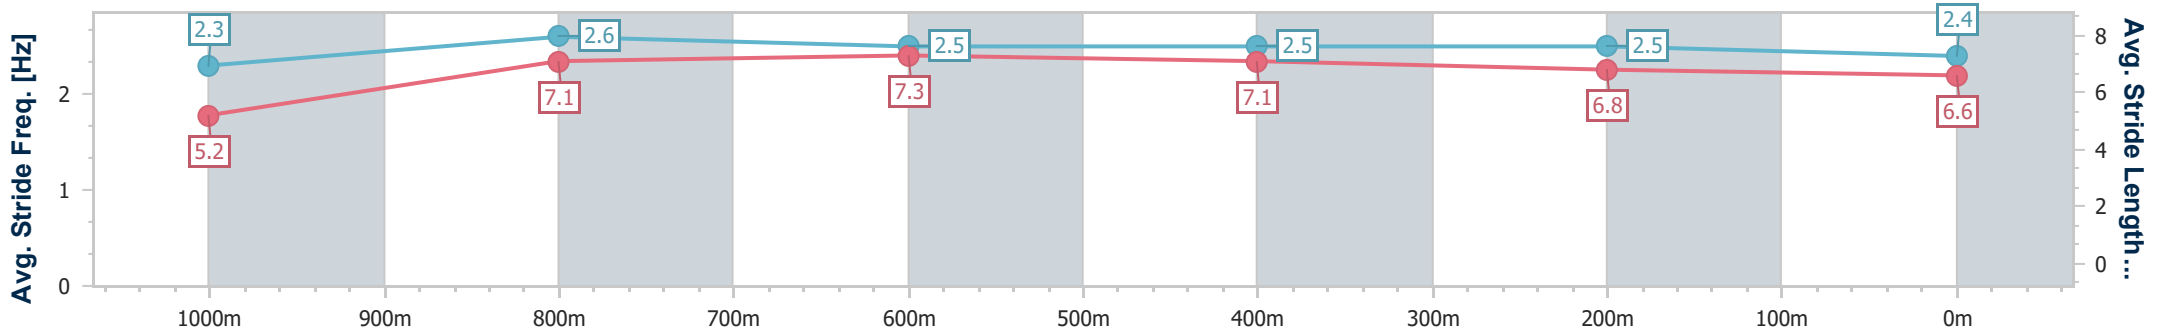

Ipswich QLD Professional

Race 6: TAB Fillies and Mares Class 1 Handicap - 1100m

21 January 2024 - 17:15

Track Rating: Soft 6, Weather: Fine, Rail Position: +10m Entire

Section	Overall	1000m	800m	600m	400m	200m
Section Times	1:05.84 [5] (0:08.52)	0:57.32 [8] (0:11.04)	0:46.28 [8] (0:10.81)	0:35.47 [7] (0:11.26)	0:24.21 [5] (0:11.78)	0:12.43 [4] (0:12.43)
Average Speed [km/h]	42.5	65.5	66.6	63.9	61.2	58.0
Top Speed [km/h]	63.5	66.7	67.2	65.3	63.0	60.5
Avg. Dist. to Rail [m]	4.3	1.5	0.2	0.3	1.4	2.6
Avg. Stride Freq. [Hz]	2.3	2.6	2.5	2.5	2.5	2.4
Avg. Stride Length [m]	5.2	7.1	7.3	7.1	6.8	6.6

- [] Ranking at each section and finish
- .-.- No data available at this section
- NA No data available

Horse/Jockey Name	Tereshkova
Final Rank	6
Fastest Section Time (Section)	0:08.49 (Overall)
Top Speed [km/h] (Section)	68.5 (1000m)
Race State	Finished