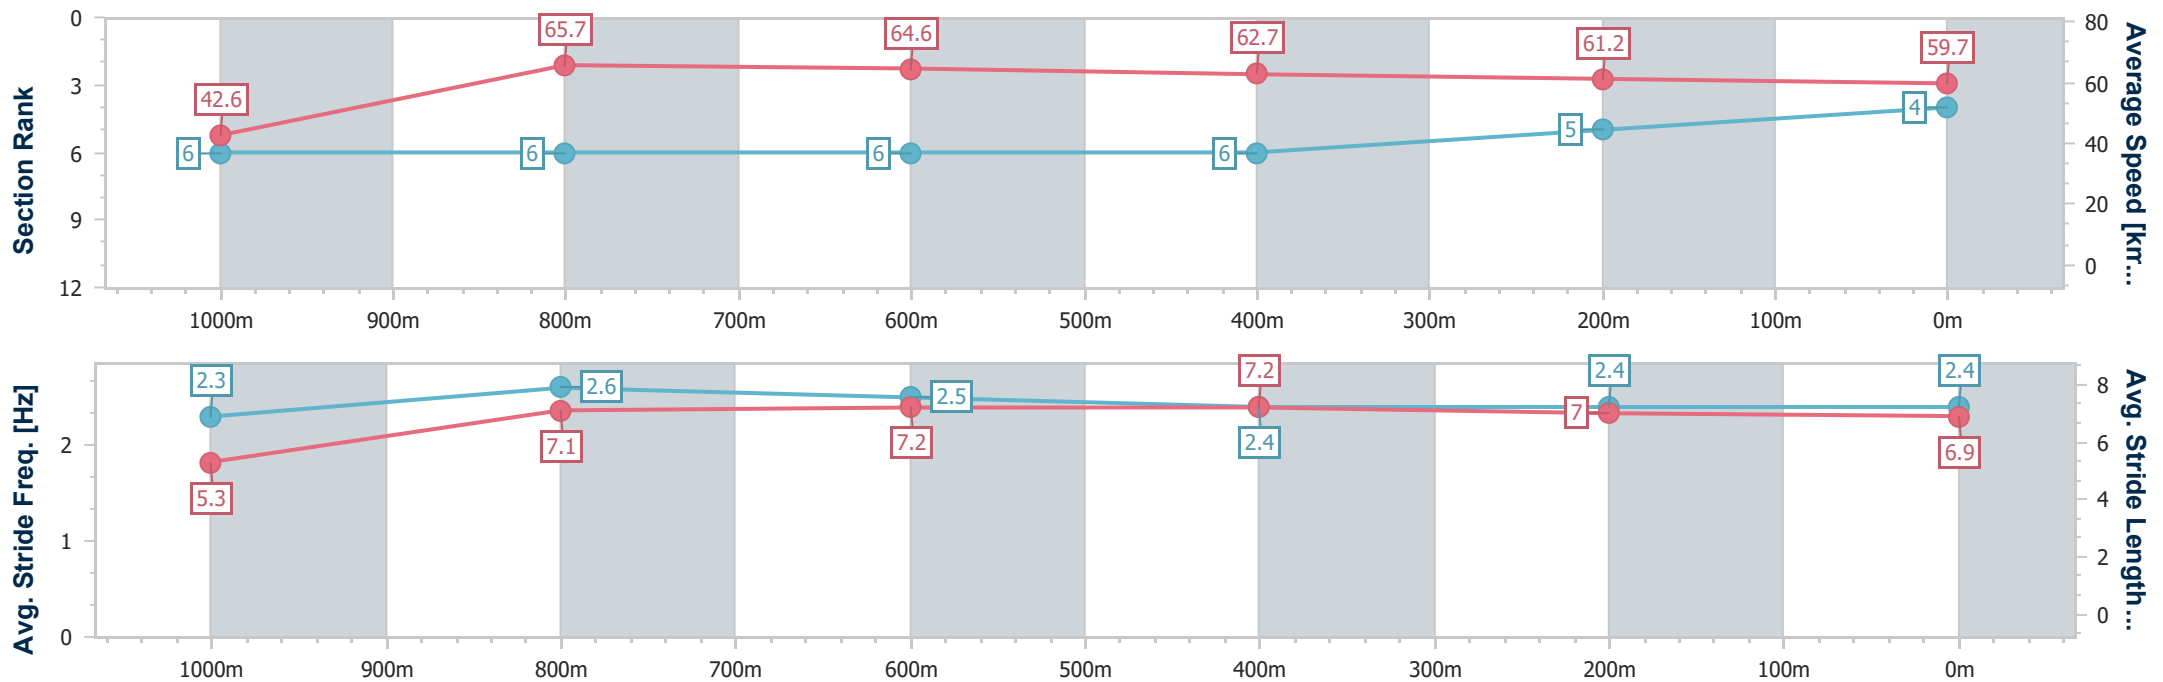

- [] Ranking at each section and finish
- .-.- No data available at this section
- NA No data available

Horse/Jockey Name	Song Sung Blue
Final Rank	5
Fastest Section Time (Section)	0:08.52 (Overall)
Top Speed [km/h] (Section)	67.2 (800m)
Race State	Finished