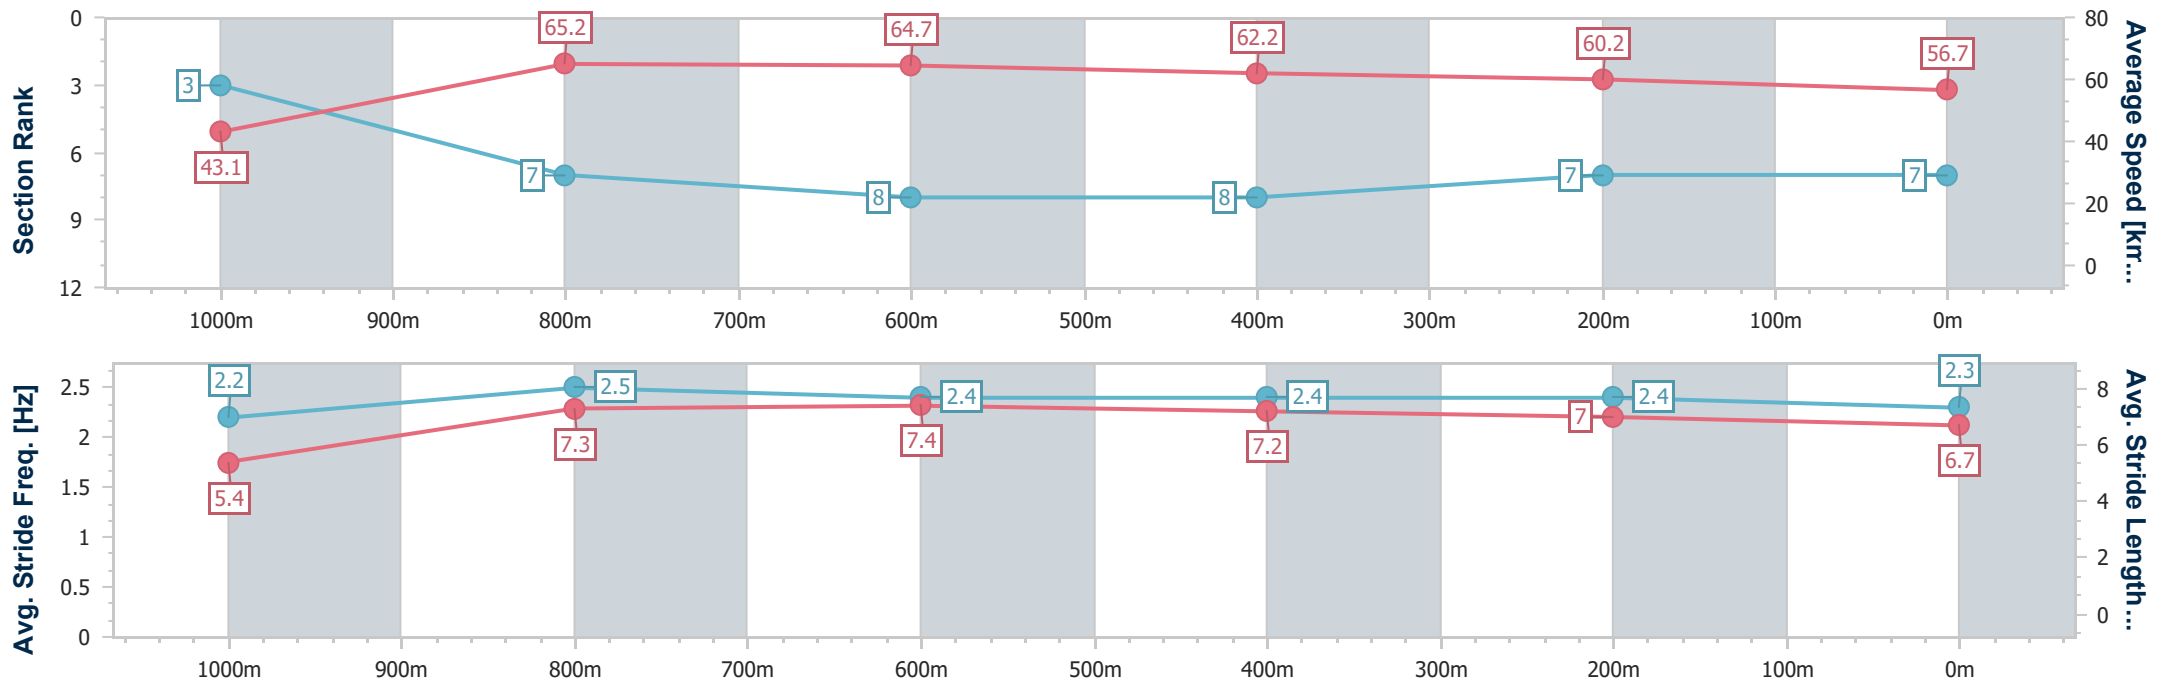

- [] Ranking at each section and finish
- .-.- No data available at this section
- NA No data available

Horse/Jockey Name	Roar Hide
Final Rank	7
Fastest Section Time (Section)	0:08.33 (Overall)
Top Speed [km/h] (Section)	65.8 (1000m)
Race State	Finished

Ipswich QLD Professional

Race 6: TAB Fillies and Mares Class 1 Handicap - 1100m

21 January 2024 - 17:15

Track Rating: Soft 6, Weather: Fine, Rail Position: +10m Entire

Section	Overall	1000m	800m	600m	400m	200m
Section Times	1:06.77 [7] (0:08.33)	0:58.44 [3] (0:11.06)	0:47.38 [7] (0:11.14)	0:36.24 [8] (0:11.58)	0:24.66 [8] (0:11.96)	0:12.70 [7] (0:12.70)
Average Speed [km/h]	43.1	65.2	64.7	62.2	60.2	56.7
Top Speed [km/h]	63.9	65.8	65.6	64.0	61.7	58.7
Avg. Dist. to Rail [m]	4.1	0.4	0.1	0.5	0.8	1.6
Avg. Stride Freq. [Hz]	2.2	2.5	2.4	2.4	2.4	2.3
Avg. Stride Length [m]	5.4	7.3	7.4	7.2	7.0	6.7

- [] Ranking at each section and finish
- .-.- No data available at this section
- NA No data available

Horse/Jockey Name	Bella Bianca
Final Rank	8
Fastest Section Time (Section)	0:08.25 (Overall)
Top Speed [km/h] (Section)	67.2 (1000m)
Race State	Finished