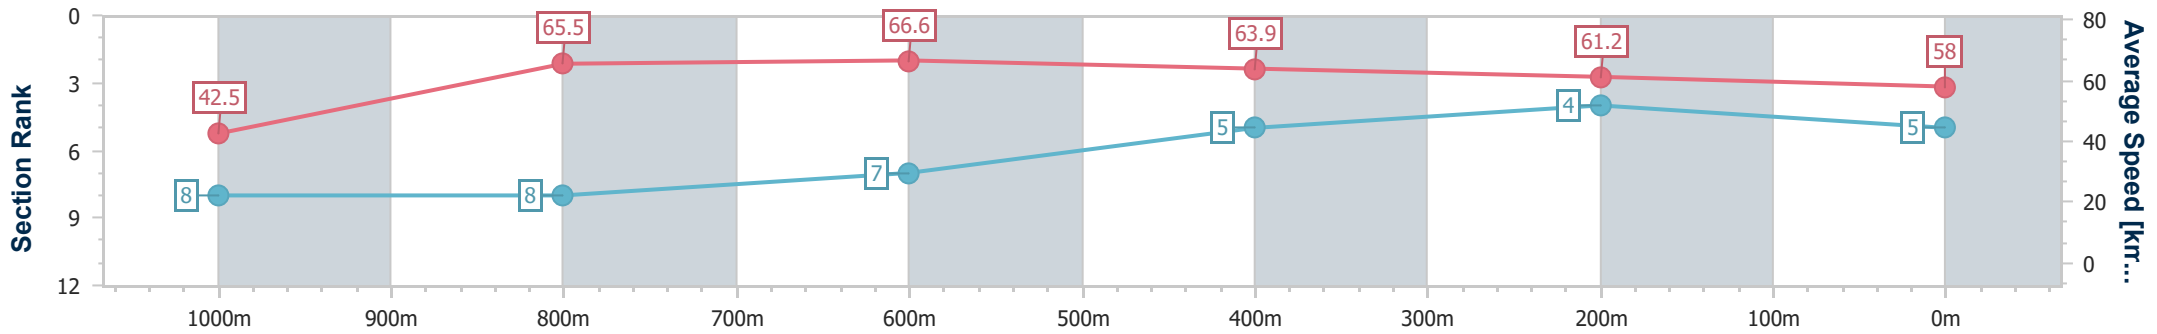

- [] Ranking at each section and finish
- .-.- No data available at this section
- NA No data available

Horse/Jockey Name	Tereshkova
Final Rank	6
Fastest Section Time (Section)	0:08.49 (Overall)
Top Speed [km/h] (Section)	68.5 (1000m)
Race State	Finished