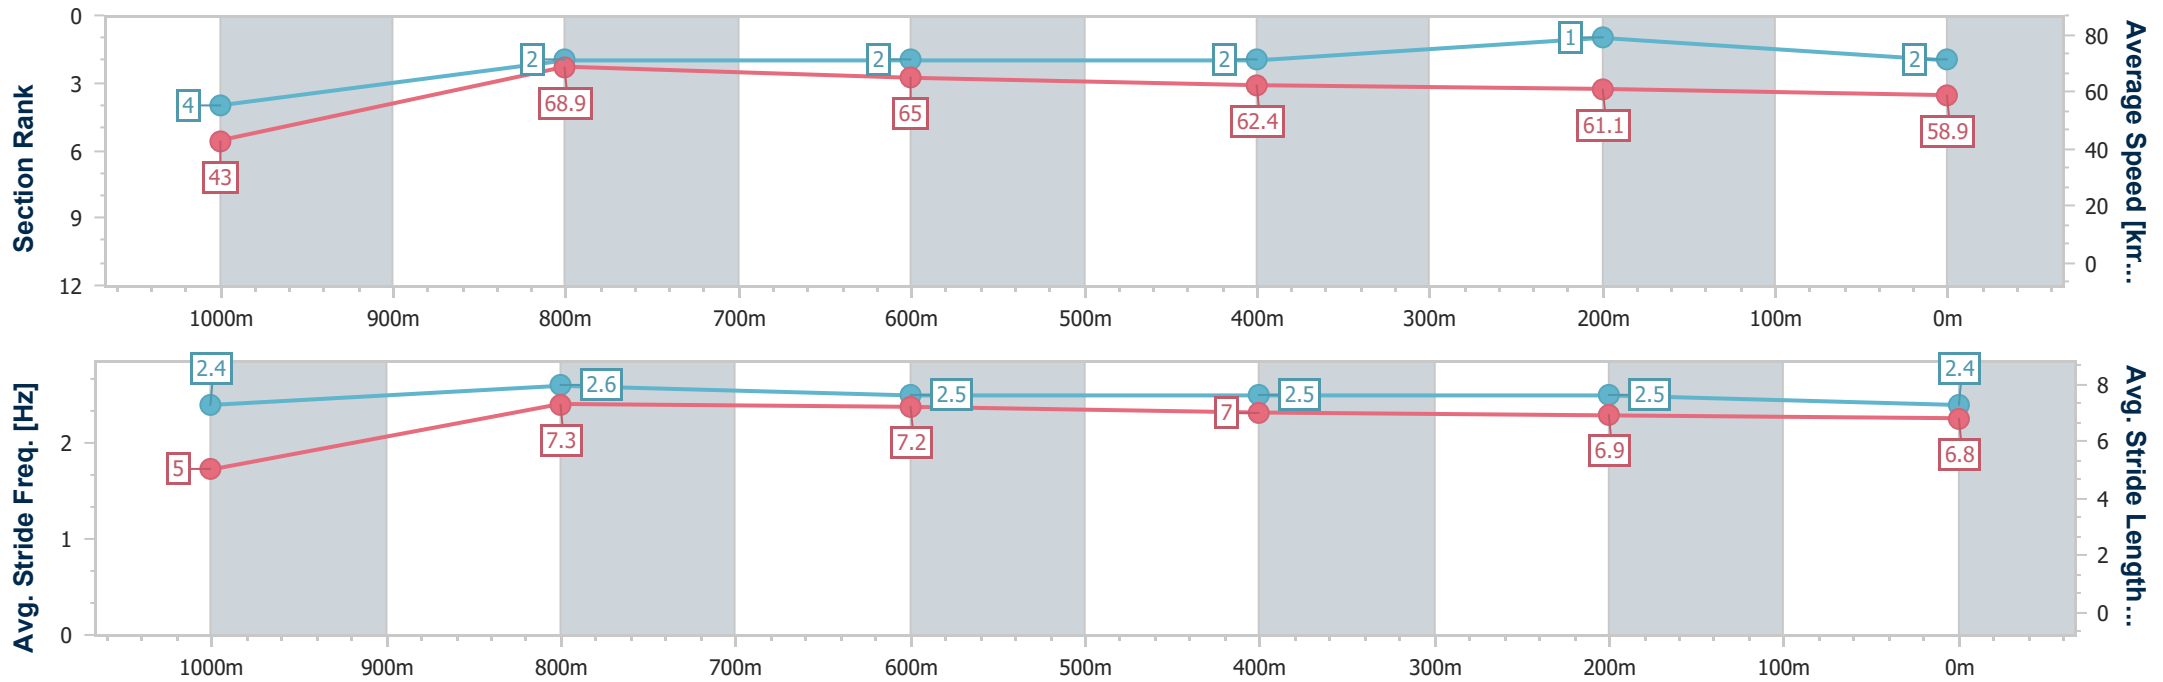

- [] Ranking at each section and finish
- .-.- No data available at this section
- NA No data available

Horse/Jockey Name	She Is All Magic
Final Rank	3
Fastest Section Time (Section)	0:08.23 (Overall)
Top Speed [km/h] (Section)	69.2 (1000m)
Race State	Finished