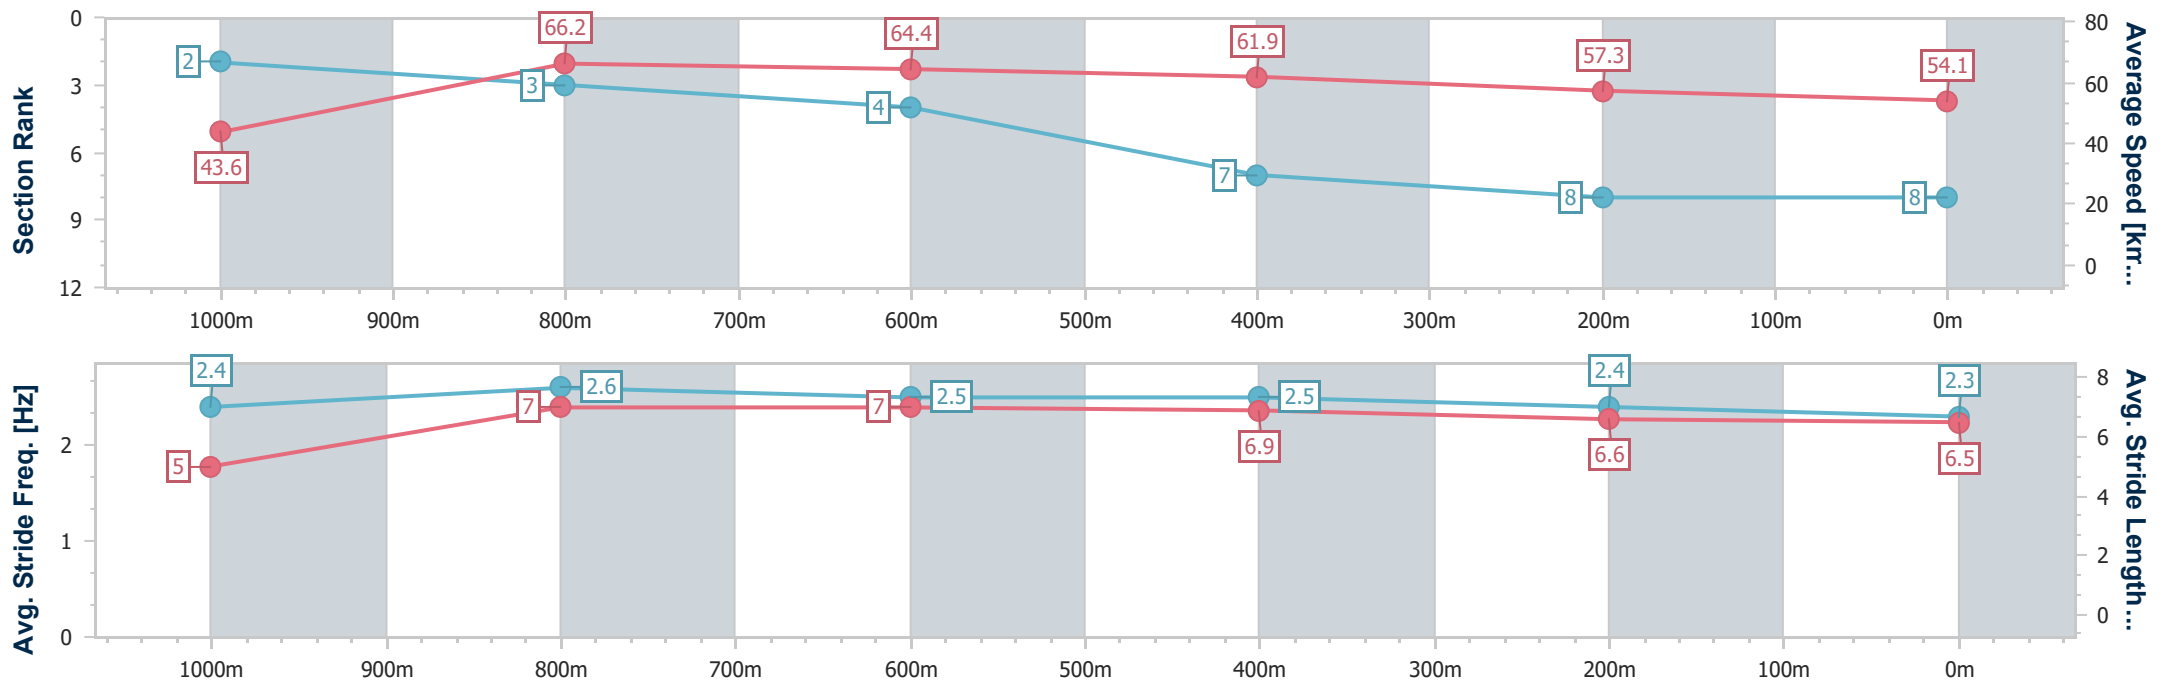

- [] Ranking at each section and finish
- .-.- No data available at this section
- NA No data available

Horse/Jockey Name	Bella Bianca
Final Rank	8
Fastest Section Time (Section)	0:08.25 (Overall)
Top Speed [km/h] (Section)	67.2 (1000m)
Race State	Finished

Ipswich QLD Professional

Race 6: TAB Fillies and Mares Class 1 Handicap - 1100m

21 January 2024 - 17:15

Track Rating: Soft 6, Weather: Fine, Rail Position: +10m Entire

Section	Overall	1000m	800m	600m	400m	200m
Section Times	1:07.60 [8] (0:08.25)	0:59.35 [2] (0:10.84)	0:48.51 [3] (0:11.12)	0:37.39 [4] (0:11.63)	0:25.76 [7] (0:12.43)	0:13.33 [8] (0:13.33)
Average Speed [km/h]	43.6	66.2	64.4	61.9	57.3	54.1
Top Speed [km/h]	63.5	67.2	65.3	63.5	59.5	56.6
Avg. Dist. to Rail [m]	1.6	1.2	0.9	0.5	2.0	2.0
Avg. Stride Freq. [Hz]	2.4	2.6	2.5	2.5	2.4	2.3
Avg. Stride Length [m]	5.0	7.0	7.0	6.9	6.6	6.5

- [] Ranking at each section and finish
- .-.- No data available at this section
- NA No data available