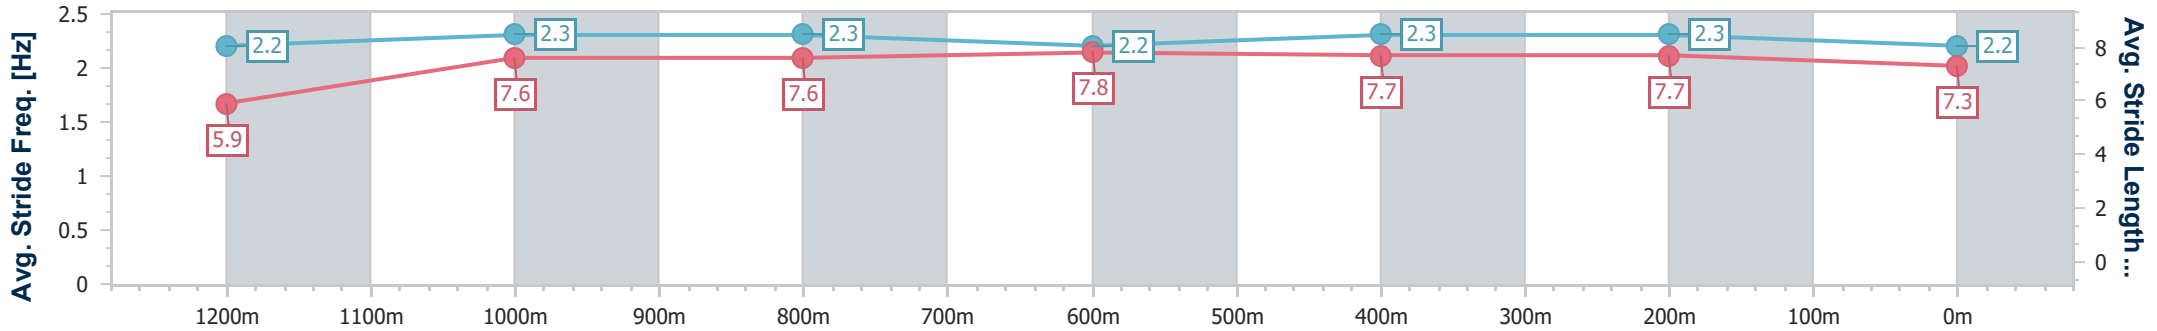

Horse/Jockey Name	Sista Elenore
Final Rank	13
Fastest Section Time (Section)	0:11.29 (Overall)
Top Speed [km/h] (Section)	65.0 (600m)
Race State	Finished

Doomben QLD Professional
Race 7: LADBROKES ODDS SURGE BENCHMARK 62
Handicap - 1350m
24 January 2024 - 17:47

BRISBANE
RACING CLUB

Track Rating: Good 4, Weather: Fine, Rail Position: +9.5m Entire

Section	Overall	1200m	1000m	800m	600m	400m	200m
Section Times	1:21.73 [13] (0:11.29)	1:10.44 [9] (0:11.59)	0:58.85 [11] (0:11.64)	0:47.21 [10] (0:11.67)	0:35.54 [11] (0:11.63)	0:23.91 [13] (0:11.62)	0:12.29 [13] (0:12.29)
Average Speed [km/h]	48.1	62.0	62.2	62.4	62.9	62.1	58.6
Top Speed [km/h]	63.1	63.0	63.1	64.2	65.0	63.0	62.8
Avg. Dist. to Rail [m]	10.0	2.3	2.2	1.8	3.0	2.6	3.4
Avg. Stride Freq. [Hz]	2.2	2.3	2.3	2.2	2.3	2.3	2.2
Avg. Stride Length [m]	5.9	7.6	7.6	7.8	7.7	7.7	7.3

- [ ] Ranking at each section and finish
- -.-.- No data available at this section
- NA No data available