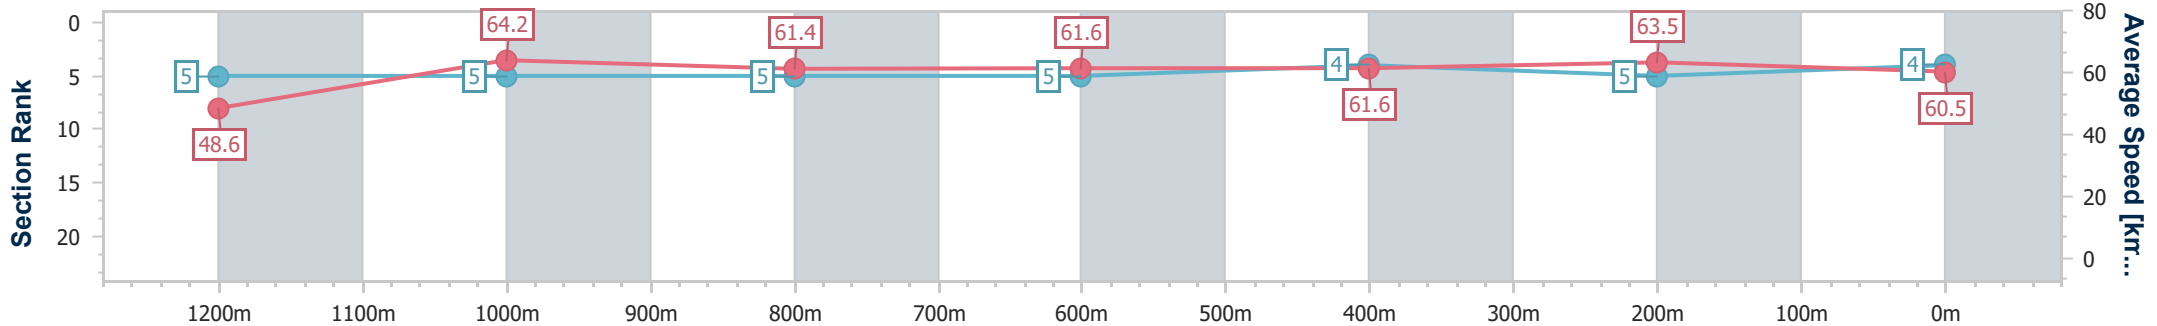

Horse/Jockey Name	Crazy Brave
Final Rank	4
Fastest Section Time (Section)	0:11.11 (Overall)
Top Speed [km/h] (Section)	65.8 (1200m)
Race State	Finished

Doomben QLD Professional
Race 7: LADBROKES ODDS SURGE BENCHMARK 62
Handicap - 1350m
24 January 2024 - 17:47

BRISBANE
RACING CLUB

Track Rating: Good 4, Weather: Fine, Rail Position: +9.5m Entire

Section	Overall	1200m	1000m	800m	600m	400m	200m
Section Times	1:20.52 [4] (0:11.11)	1:09.41 [5] (0:11.23)	0:58.18 [5] (0:11.68)	0:46.50 [5] (0:11.59)	0:34.91 [5] (0:11.68)	0:23.23 [4] (0:11.34)	0:11.89 [5] (0:11.89)
Average Speed [km/h]	48.6	64.2	61.4	61.6	61.6	63.5	60.5
Top Speed [km/h]	65.8	65.8	64.0	64.0	64.0	65.1	63.1
Avg. Dist. to Rail [m]	2.8	0.4	0.6	1.4	0.7	0.6	2.7
Avg. Stride Freq. [Hz]	2.3	2.3	2.3	2.3	2.3	2.3	2.3
Avg. Stride Length [m]	5.8	7.7	7.6	7.6	7.6	7.7	7.3

- [ ] Ranking at each section and finish
- -.-.- No data available at this section
- NA No data available