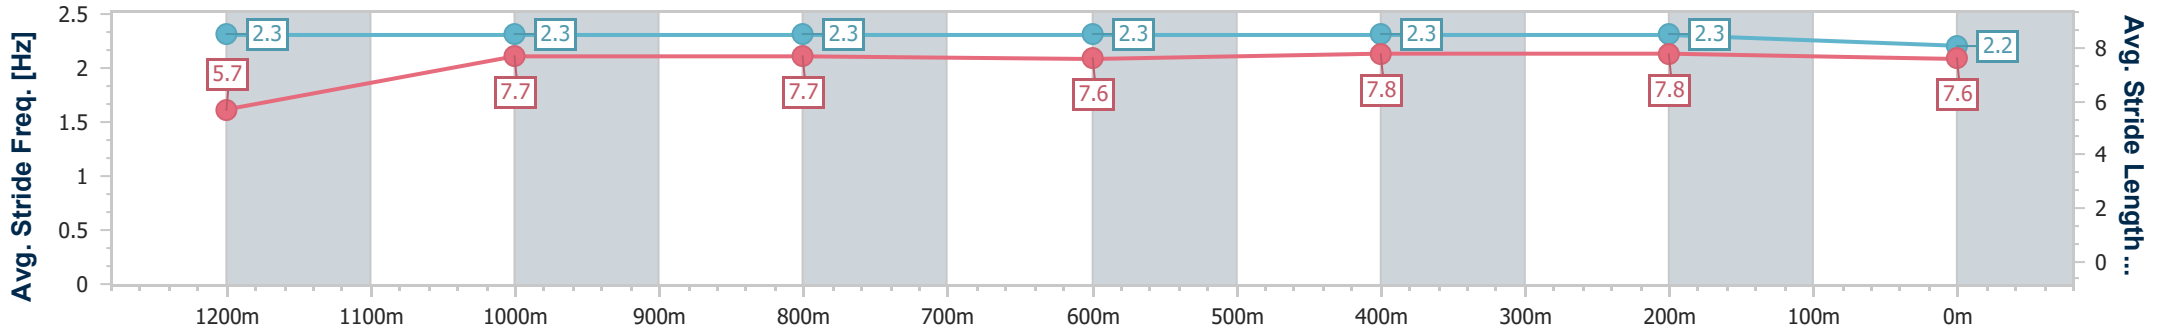

Doomben QLD Professional
 Race 7: LADBROKES ODDS SURGE BENCHMARK 62
 Handicap - 1350m

24 January 2024 - 17:47

Track Rating: Good 4, Weather: Fine, Rail Position: +9.5m Entire

BRISBANE
 RACING CLUB

Section	Overall	1200m	1000m	800m	600m	400m	200m
Section Times	1:20.69 [6] (0:11.48)	1:09.21 [12] (0:11.54)	0:57.67 [12] (0:11.58)	0:46.09 [12] (0:11.66)	0:34.43 [12] (0:11.35)	0:23.08 [10] (0:11.26)	0:11.82 [11] (0:11.82)
Average Speed [km/h]	47.2	62.3	62.3	62.1	63.8	64.0	61.0
Top Speed [km/h]	61.5	63.3	64.4	64.0	65.2	64.7	64.7
Avg. Dist. to Rail [m]	8.3	0.7	0.6	1.0	1.2	2.1	1.8
Avg. Stride Freq. [Hz]	2.3	2.3	2.3	2.3	2.3	2.3	2.2
Avg. Stride Length [m]	5.7	7.7	7.7	7.6	7.8	7.8	7.6