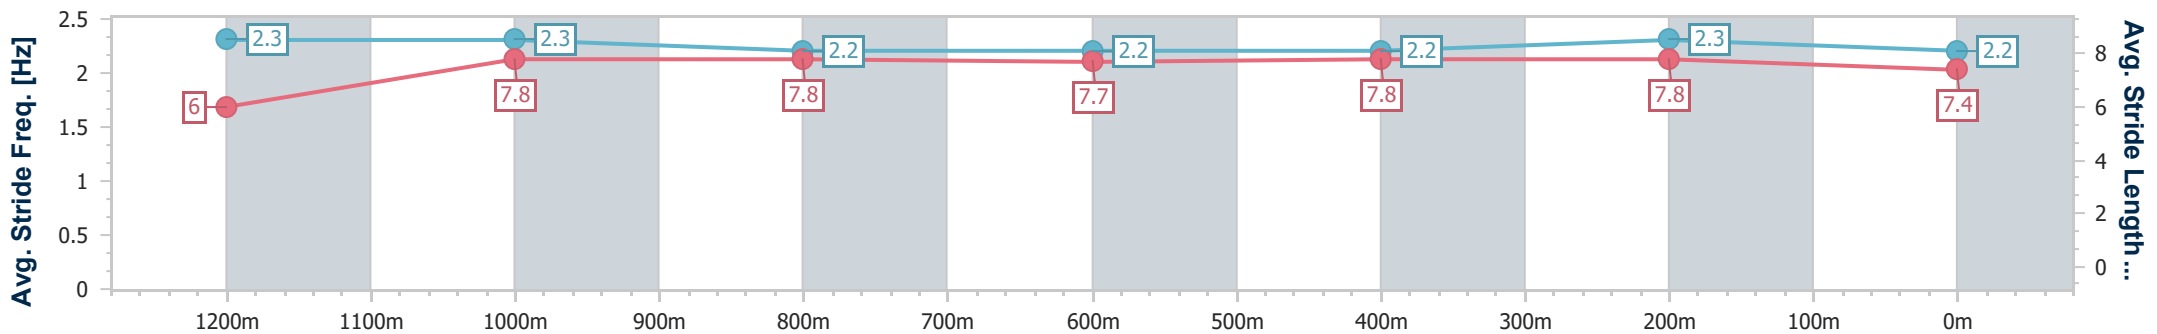

Horse/Jockey Name	Hill Billy Flyer
Final Rank	8
Fastest Section Time (Section)	0:10.86 (Overall)
Top Speed [km/h] (Section)	66.5 (1200m)
Race State	Finished

Doomben QLD Professional
Race 7: LADBROKES ODDS SURGE BENCHMARK 62
Handicap - 1350m
24 January 2024 - 17:47

BRISBANE
RACING CLUB

Track Rating: Good 4, Weather: Fine, Rail Position: +9.5m Entire

Section	Overall	1200m	1000m	800m	600m	400m	200m
Section Times	1:20.84 [8] (0:10.86)	1:09.98 [2] (0:11.22)	0:58.76 [3] (0:11.79)	0:46.97 [3] (0:11.65)	0:35.32 [4] (0:11.81)	0:23.51 [5] (0:11.37)	0:12.14 [7] (0:12.14)
Average Speed [km/h]	49.8	64.0	61.3	61.9	61.2	63.1	59.2
Top Speed [km/h]	65.6	66.5	63.1	63.8	63.2	64.6	62.4
Avg. Dist. to Rail [m]	3.6	0.2	0.5	0.4	0.5	1.0	1.3
Avg. Stride Freq. [Hz]	2.3	2.3	2.2	2.2	2.2	2.3	2.2
Avg. Stride Length [m]	6.0	7.8	7.8	7.7	7.8	7.8	7.4

- [ ] Ranking at each section and finish
- -.-.- No data available at this section
- NA No data available