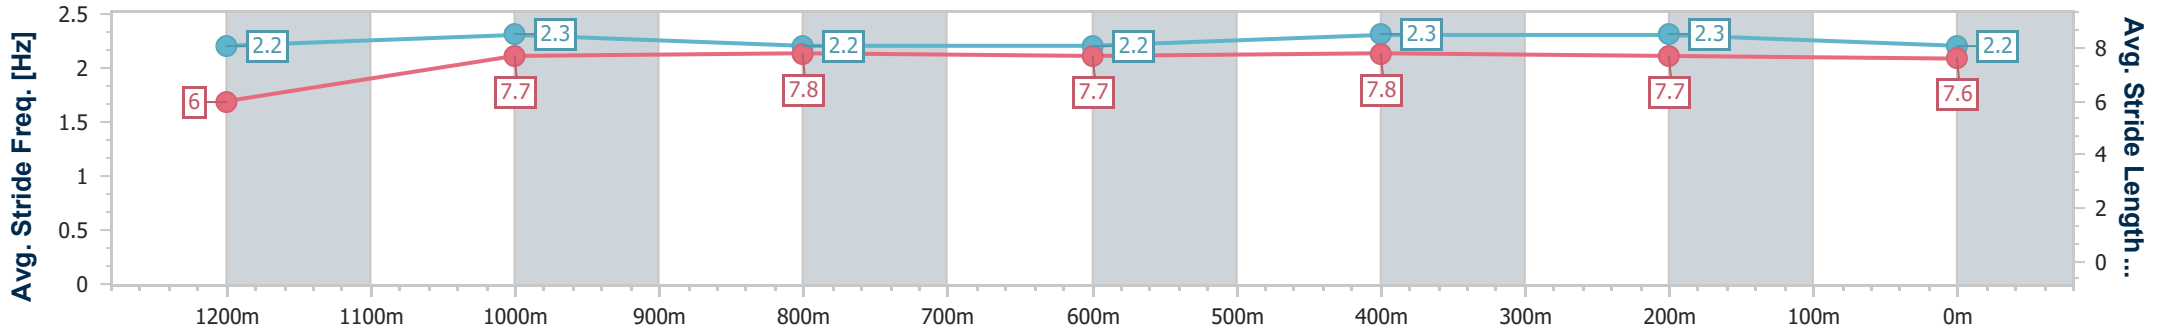

Horse/Jockey Name	Tarex
Final Rank	7
Fastest Section Time (Section)	0:11.26 (400m)
Top Speed [km/h] (Section)	64.8 (1200m)
Race State	Finished

Doomben QLD Professional
Race 7: LADBROKES ODDS SURGE BENCHMARK 62
Handicap - 1350m
24 January 2024 - 17:47

BRISBANE
RACING CLUB

Track Rating: Good 4, Weather: Fine, Rail Position: +9.5m Entire

Section	Overall	1200m	1000m	800m	600m	400m	200m
Section Times	1:20.78 [7] (0:11.37)	1:09.41 [11] (0:11.38)	0:58.03 [9] (0:11.74)	0:46.29 [9] (0:11.68)	0:34.61 [10] (0:11.39)	0:23.22 [9] (0:11.26)	0:11.96 [9]
Average Speed [km/h]	47.5	63.3	61.6	61.6	62.8	63.6	60.3
Top Speed [km/h]	63.5	64.8	63.7	63.1	64.0	64.3	63.7
Avg. Dist. to Rail [m]	3.8	1.4	0.8	0.2	0.9	1.9	0.3
Avg. Stride Freq. [Hz]	2.2	2.3	2.2	2.2	2.3	2.3	2.2
Avg. Stride Length [m]	6.0	7.7	7.8	7.7	7.8	7.7	7.6

- [ ] Ranking at each section and finish
- -.-.- No data available at this section
- NA No data available