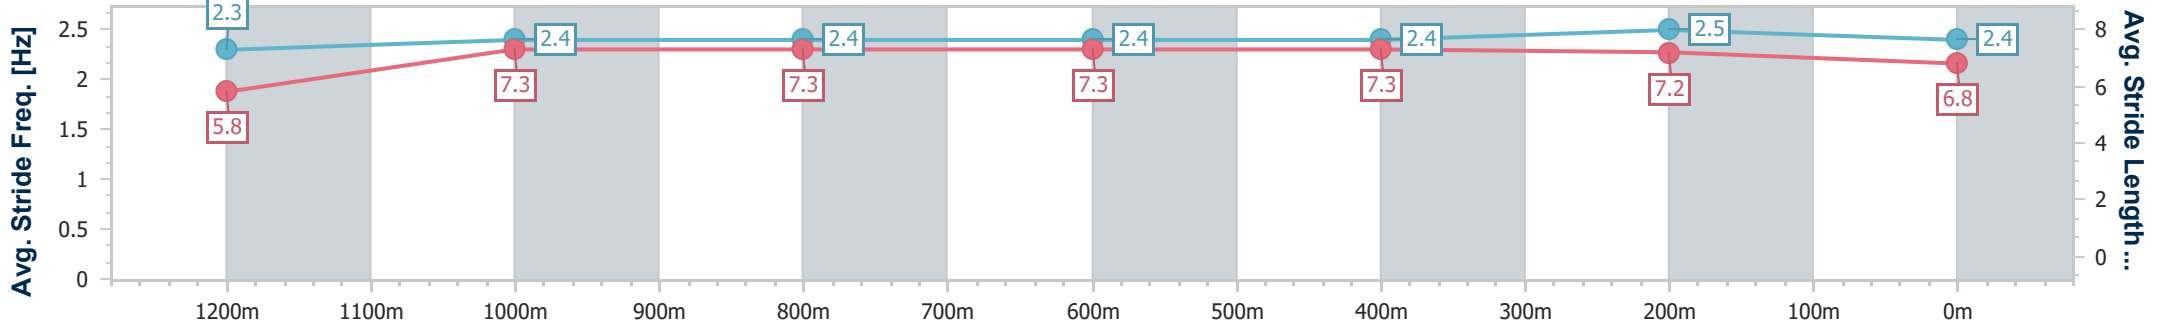

Horse/Jockey Name	Kobenhavn
Final Rank	12
Fastest Section Time (Section)	0:11.11 (Overall)
Top Speed [km/h] (Section)	65.0 (400m)
Race State	Finished

Doomben QLD Professional
Race 7: LADBROKES ODDS SURGE BENCHMARK 62
Handicap - 1350m
24 January 2024 - 17:47

BRISBANE
RACING CLUB

Track Rating: Good 4, Weather: Fine, Rail Position: +9.5m Entire

Section	Overall	1200m	1000m	800m	600m	400m	200m
Section Times	1:21.25 [12] (0:11.11)	1:10.14 [6] (0:11.43)	0:58.71 [7] (0:11.69)	0:47.02 [7] (0:11.58)	0:35.44 [6] (0:11.53)	0:23.91 [6] (0:11.42)	0:12.49 [8] (0:12.49)
Average Speed [km/h]	48.6	62.9	61.9	62.4	63.0	63.6	57.6
Top Speed [km/h]	63.4	64.4	64.3	64.6	64.1	65.0	61.7
Avg. Dist. to Rail [m]	8.7	2.1	1.2	0.8	1.7	2.5	4.0
Avg. Stride Freq. [Hz]	2.3	2.4	2.4	2.4	2.4	2.5	2.4
Avg. Stride Length [m]	5.8	7.3	7.3	7.3	7.3	7.2	6.8

- [ ] Ranking at each section and finish
- -.-.- No data available at this section
- NA No data available