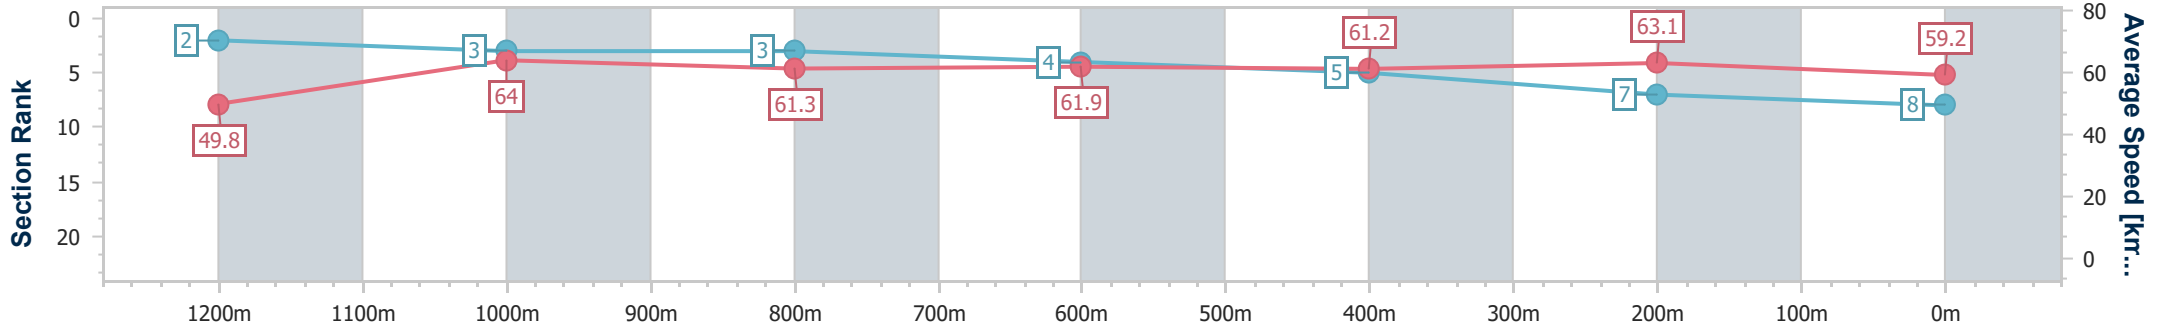

Horse/Jockey Name	Hill Billy Flyer
Final Rank	8
Fastest Section Time (Section)	0:10.86 (Overall)
Top Speed [km/h] (Section)	66.5 (1200m)
Race State	Finished

Doomben QLD Professional
Race 7: LADBROKES ODDS SURGE BENCHMARK 62
Handicap - 1350m
24 January 2024 - 17:47

BRISBANE
RACING CLUB

Track Rating: Good 4, Weather: Fine, Rail Position: +9.5m Entire

Section	Overall	1200m	1000m	800m	600m	400m	200m
Section Times	1:20.84 [8] (0:10.86)	1:09.98 [2] (0:11.22)	0:58.76 [3] (0:11.79)	0:46.97 [3] (0:11.65)	0:35.32 [4] (0:11.81)	0:23.51 [5] (0:11.37)	0:12.14 [7] (0:12.14)
Average Speed [km/h]	49.8	64.0	61.3	61.9	61.2	63.1	59.2
Top Speed [km/h]	65.6	66.5	63.1	63.8	63.2	64.6	62.4
Avg. Dist. to Rail [m]	3.6	0.2	0.5	0.4	0.5	1.0	1.3
Avg. Stride Freq. [Hz]	2.3	2.3	2.2	2.2	2.2	2.3	2.2
Avg. Stride Length [m]	6.0	7.8	7.8	7.7	7.8	7.8	7.4

- [ ] Ranking at each section and finish
- -.-.- No data available at this section
- NA No data available