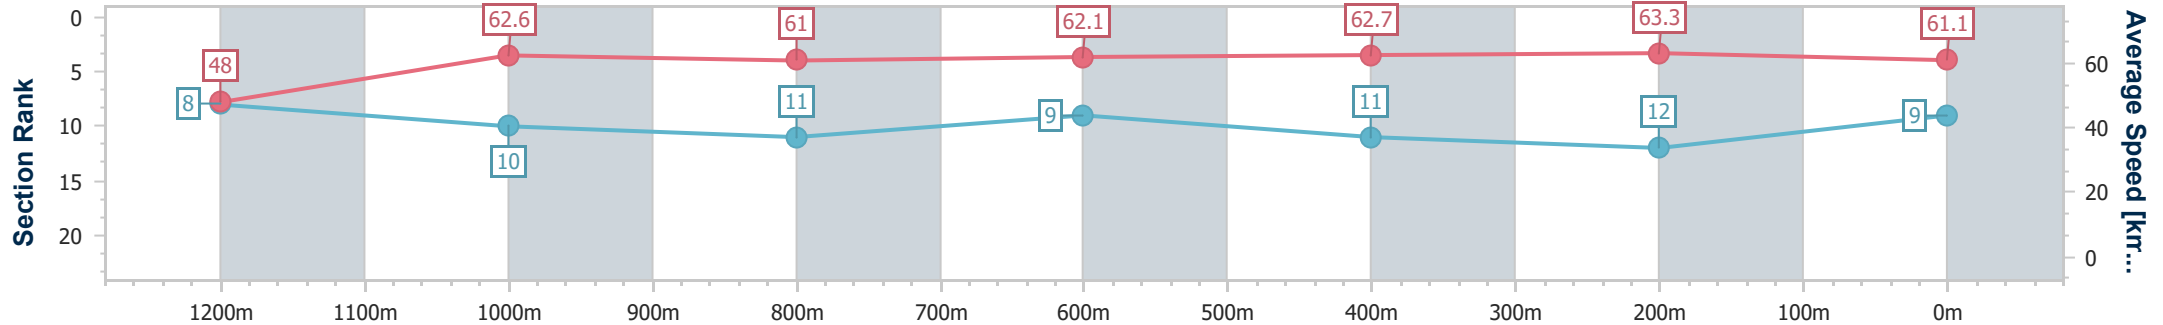

Doomben QLD Professional
 Race 7: LADBROKES ODDS SURGE BENCHMARK 62
 Handicap - 1350m

24 January 2024 - 17:47

Track Rating: Good 4, Weather: Fine, Rail Position: +9.5m Entire

BRISBANE
 RACING CLUB

Section	Overall	1200m	1000m	800m	600m	400m	200m
Section Times	1:20.86 [9] (0:11.29)	1:09.57 [8] (0:11.49)	0:58.08 [10] (0:11.80)	0:46.28 [11] (0:11.58)	0:34.70 [9] (0:11.56)	0:23.14 [11] (0:11.35)	0:11.79 [12] (0:11.79)
Average Speed [km/h]	48.0	62.6	61.0	62.1	62.7	63.3	61.1
Top Speed [km/h]	63.1	64.3	62.5	63.3	63.8	64.5	63.2
Avg. Dist. to Rail [m]	2.5	0.6	0.4	0.2	0.6	0.7	2.4
Avg. Stride Freq. [Hz]	2.1	2.2	2.1	2.2	2.2	2.2	2.3
Avg. Stride Length [m]	6.2	7.9	7.8	7.8	7.9	7.9	7.5

- [] Ranking at each section and finish
- .-.- No data available at this section
- NA No data available

Horse/Jockey Name	Negation
Final Rank	10
Fastest Section Time (Section)	0:11.15 (Overall)
Top Speed [km/h] (Section)	65.5 (600m)
Race State	Finished