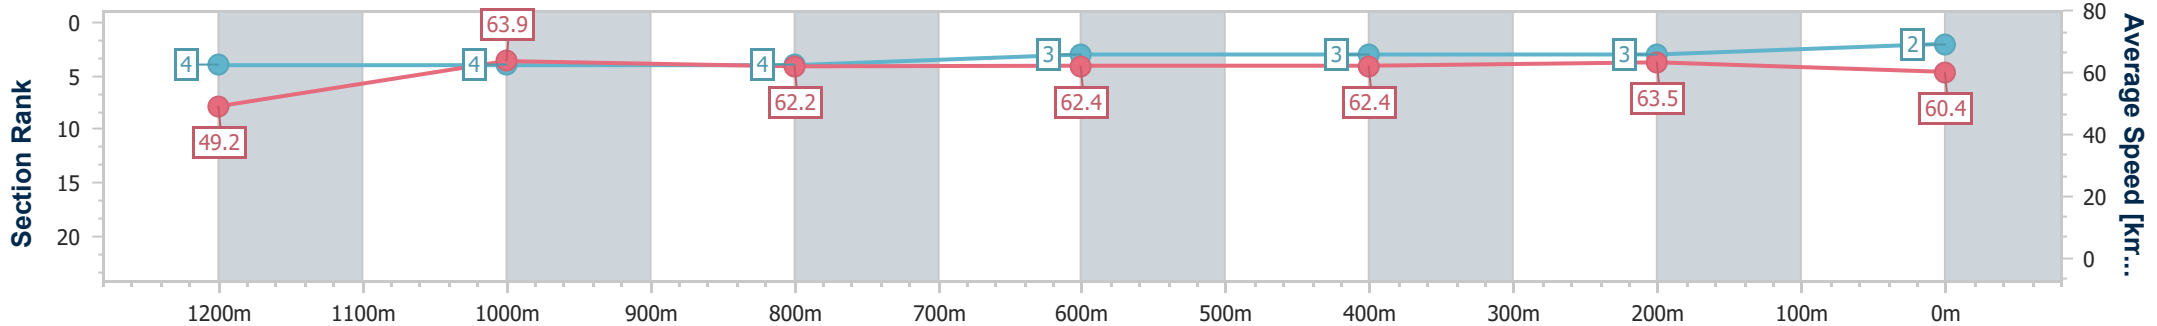

Doomben QLD Professional
Race 7: LADBROKES ODDS SURGE BENCHMARK 62
 Handicap - 1350m
 24 January 2024 - 17:47

BRISBANE
RACING CLUB

Track Rating: Good 4, Weather: Fine, Rail Position: +9.5m Entire

Section	Overall	1200m	1000m	800m	600m	400m	200m
Section Times	1:20.36 [2] (0:11.03)	1:09.33 [4] (0:11.22)	0:58.11 [4] (0:11.65)	0:46.46 [4] (0:11.59)	0:34.87 [3] (0:11.65)	0:23.22 [3] (0:11.32)	0:11.90 [3] (0:11.90)
Average Speed [km/h]	49.2	63.9	62.2	62.4	62.4	63.5	60.4
Top Speed [km/h]	65.7	65.9	65.1	64.2	64.1	65.0	63.3
Avg. Dist. to Rail [m]	7.9	1.5	1.2	0.9	1.3	0.8	1.7
Avg. Stride Freq. [Hz]	2.2	2.3	2.3	2.3	2.3	2.3	2.3
Avg. Stride Length [m]	6.1	7.7	7.7	7.7	7.6	7.6	7.4