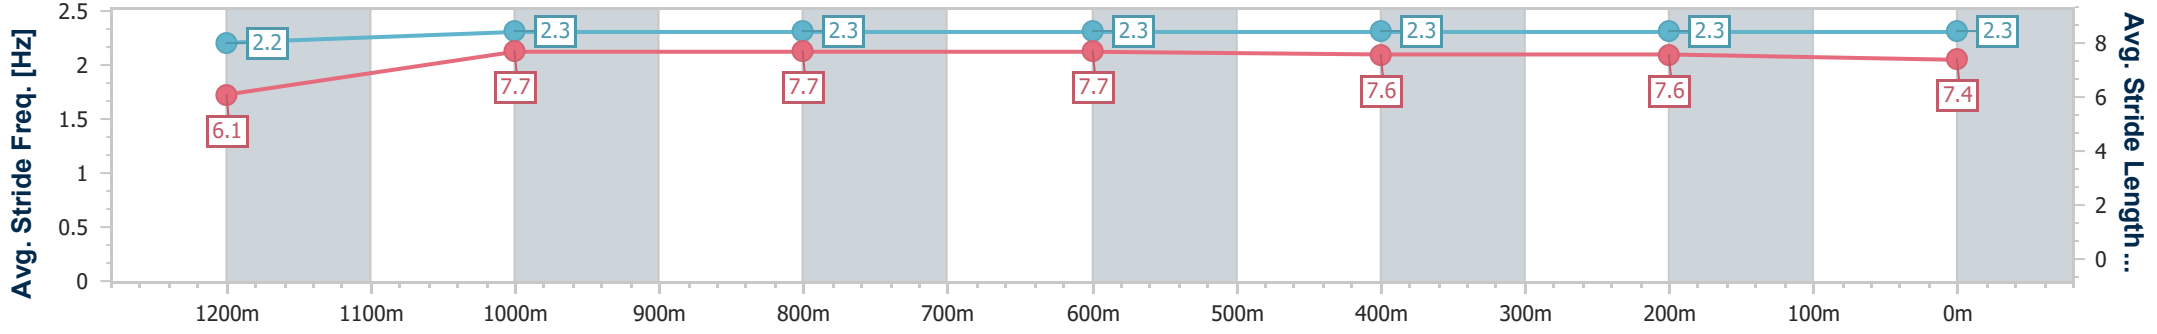

Doomben QLD Professional
Race 7: LADBROKES ODDS SURGE BENCHMARK 62
 Handicap - 1350m
 24 January 2024 - 17:47

BRISBANE
RACING CLUB

Track Rating: Good 4, Weather: Fine, Rail Position: +9.5m Entire

Section	Overall	1200m	1000m	800m	600m	400m	200m
Section Times	1:20.36 [2] (0:11.03)	1:09.33 [4] (0:11.22)	0:58.11 [4] (0:11.65)	0:46.46 [4] (0:11.59)	0:34.87 [3] (0:11.65)	0:23.22 [3] (0:11.32)	0:11.90 [3] (0:11.90)
Average Speed [km/h]	49.2	63.9	62.2	62.4	62.4	63.5	60.4
Top Speed [km/h]	65.7	65.9	65.1	64.2	64.1	65.0	63.3
Avg. Dist. to Rail [m]	7.9	1.5	1.2	0.9	1.3	0.8	1.7
Avg. Stride Freq. [Hz]	2.2	2.3	2.3	2.3	2.3	2.3	2.3
Avg. Stride Length [m]	6.1	7.7	7.7	7.7	7.6	7.6	7.4