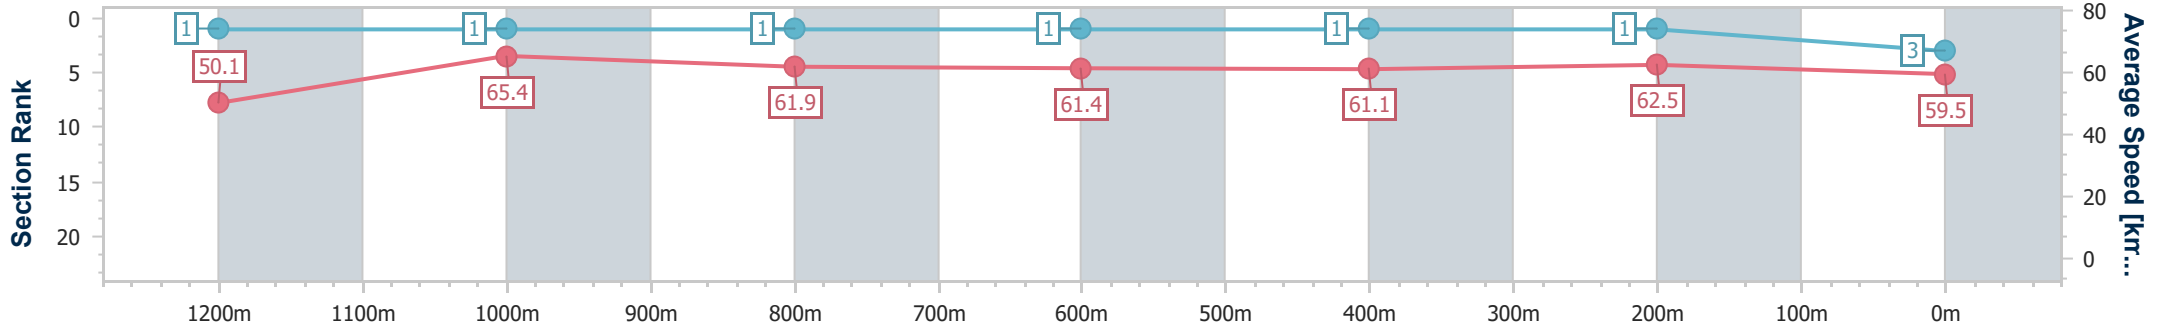

Horse/Jockey Name	King Of The Desert
Final Rank	3
Fastest Section Time (Section)	0:10.79 (Overall)
Top Speed [km/h] (Section)	67.3 (1200m)
Race State	Finished

Doomben QLD Professional
Race 7: LADBROKES ODDS SURGE BENCHMARK 62
Handicap - 1350m
24 January 2024 - 17:47

BRISBANE
RACING CLUB

Track Rating: Good 4, Weather: Fine, Rail Position: +9.5m Entire

Section	Overall	1200m	1000m	800m	600m	400m	200m
Section Times	1:20.50 [3] (0:10.79)	1:09.71 [1] (0:11.02)	0:58.69 [1] (0:11.64)	0:47.05 [1] (0:11.69)	0:35.36 [1] (0:11.76)	0:23.60 [1] (0:11.45)	0:12.15 [1] (0:12.15)
Average Speed [km/h]	50.1	65.4	61.9	61.4	61.1	62.5	59.5
Top Speed [km/h]	65.2	67.3	64.1	62.7	62.0	64.1	62.0
Avg. Dist. to Rail [m]	7.8	1.1	0.3	0.7	1.0	0.7	0.5
Avg. Stride Freq. [Hz]	2.3	2.4	2.3	2.3	2.3	2.4	2.4
Avg. Stride Length [m]	5.9	7.6	7.4	7.4	7.3	7.3	7.0

- [ ] Ranking at each section and finish
- -.-.- No data available at this section
- NA No data available