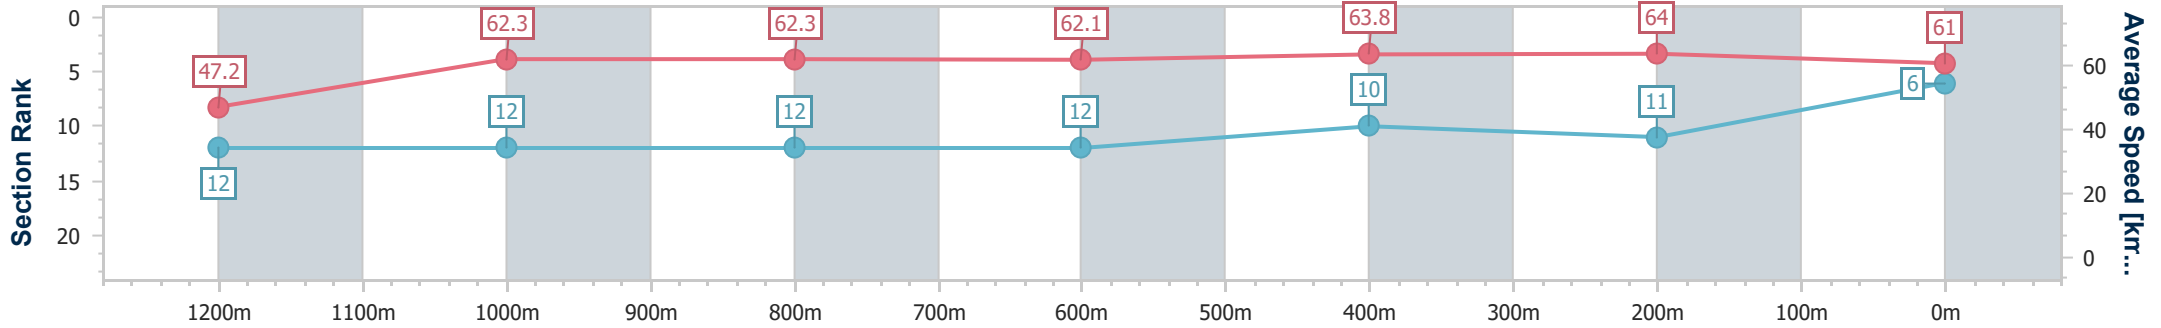

Doomben QLD Professional
 Race 7: LADBROKES ODDS SURGE BENCHMARK 62
 Handicap - 1350m

24 January 2024 - 17:47

Track Rating: Good 4, Weather: Fine, Rail Position: +9.5m Entire

BRISBANE
 RACING CLUB

Section	Overall	1200m	1000m	800m	600m	400m	200m
Section Times	1:20.69 [6] (0:11.48)	1:09.21 [12] (0:11.54)	0:57.67 [12] (0:11.58)	0:46.09 [12] (0:11.66)	0:34.43 [12] (0:11.35)	0:23.08 [10] (0:11.26)	0:11.82 [11] (0:11.82)
Average Speed [km/h]	47.2	62.3	62.3	62.1	63.8	64.0	61.0
Top Speed [km/h]	61.5	63.3	64.4	64.0	65.2	64.7	64.7
Avg. Dist. to Rail [m]	8.3	0.7	0.6	1.0	1.2	2.1	1.8
Avg. Stride Freq. [Hz]	2.3	2.3	2.3	2.3	2.3	2.3	2.2
Avg. Stride Length [m]	5.7	7.7	7.7	7.6	7.8	7.8	7.6