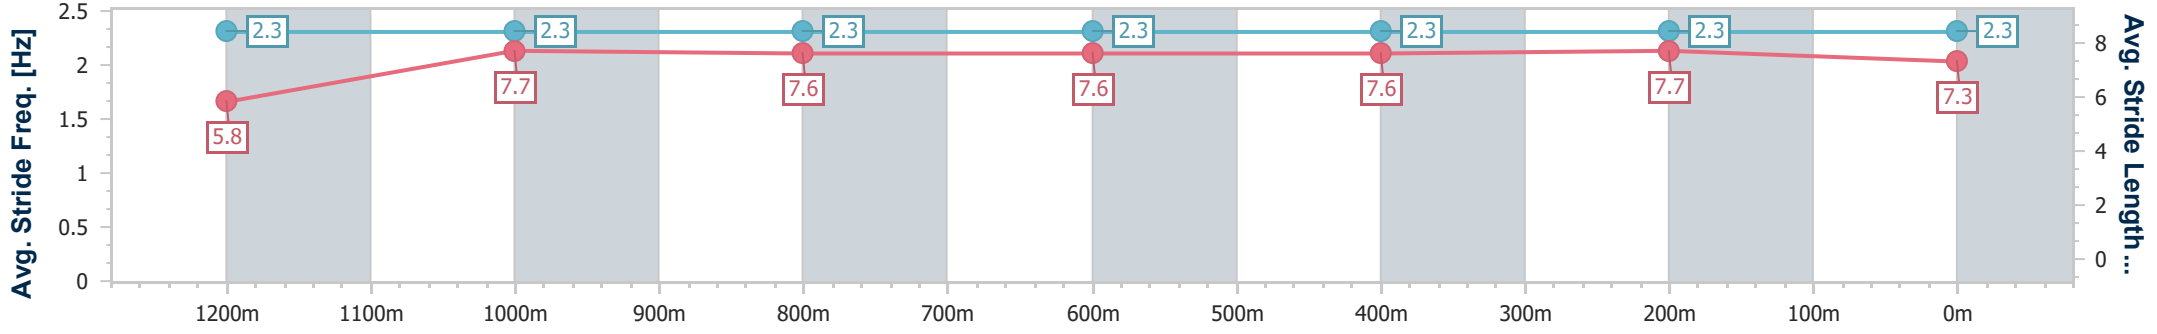

Horse/Jockey Name	Crazy Brave
Final Rank	4
Fastest Section Time (Section)	0:11.11 (Overall)
Top Speed [km/h] (Section)	65.8 (1200m)
Race State	Finished

Doomben QLD Professional
Race 7: LADBROKES ODDS SURGE BENCHMARK 62
Handicap - 1350m
24 January 2024 - 17:47

BRISBANE
RACING CLUB

Track Rating: Good 4, Weather: Fine, Rail Position: +9.5m Entire

Section	Overall	1200m	1000m	800m	600m	400m	200m
Section Times	1:20.52 [4] (0:11.11)	1:09.41 [5] (0:11.23)	0:58.18 [5] (0:11.68)	0:46.50 [5] (0:11.59)	0:34.91 [5] (0:11.68)	0:23.23 [4] (0:11.34)	0:11.89 [5] (0:11.89)
Average Speed [km/h]	48.6	64.2	61.4	61.6	61.6	63.5	60.5
Top Speed [km/h]	65.8	65.8	64.0	64.0	64.0	65.1	63.1
Avg. Dist. to Rail [m]	2.8	0.4	0.6	1.4	0.7	0.6	2.7
Avg. Stride Freq. [Hz]	2.3	2.3	2.3	2.3	2.3	2.3	2.3
Avg. Stride Length [m]	5.8	7.7	7.6	7.6	7.6	7.7	7.3

- [ ] Ranking at each section and finish
- -.-.- No data available at this section
- NA No data available