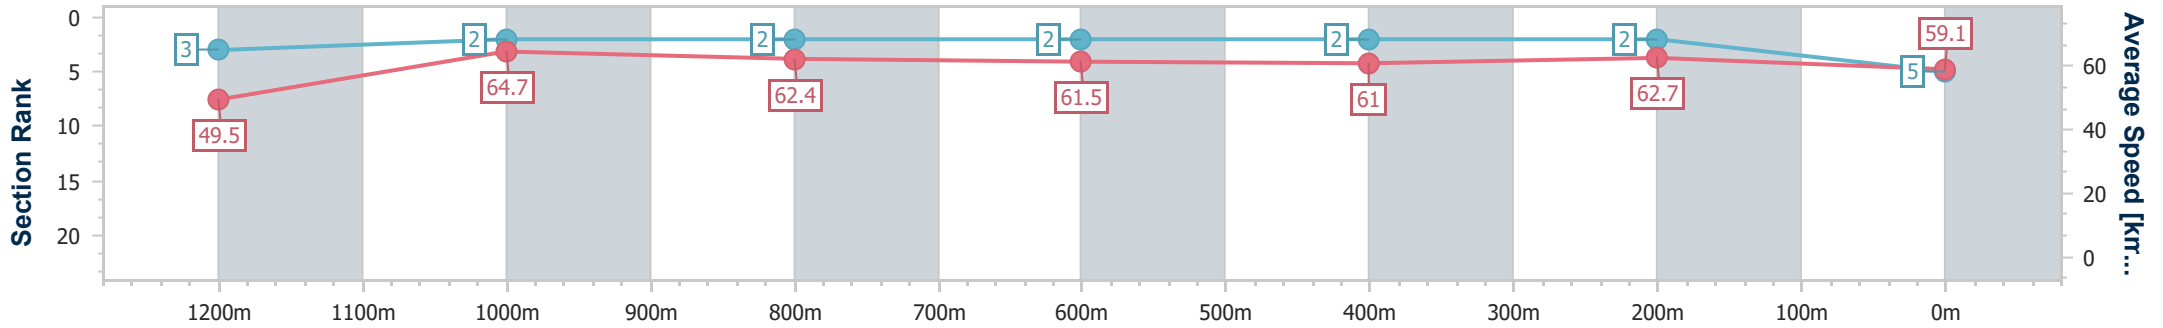

Doomben QLD Professional
 Race 7: LADBROKES ODDS SURGE BENCHMARK 62
 Handicap - 1350m

24 January 2024 - 17:47

Track Rating: Good 4, Weather: Fine, Rail Position: +9.5m Entire

BRISBANE
 RACING CLUB

Section	Overall	1200m	1000m	800m	600m	400m	200m
Section Times	1:20.56 [5] (0:10.90)	1:09.66 [3] (0:11.13)	0:58.53 [2] (0:11.53)	0:47.00 [2] (0:11.64)	0:35.36 [2] (0:11.75)	0:23.61 [2] (0:11.42)	0:12.19 [2] (0:12.19)
Average Speed [km/h]	49.5	64.7	62.4	61.5	61.0	62.7	59.1
Top Speed [km/h]	64.1	65.5	64.3	63.0	62.4	63.9	62.1
Avg. Dist. to Rail [m]	5.9	0.5	0.6	1.0	0.6	0.8	0.5
Avg. Stride Freq. [Hz]	2.3	2.4	2.4	2.4	2.4	2.4	2.4
Avg. Stride Length [m]	5.8	7.3	7.3	7.2	7.2	7.3	6.9