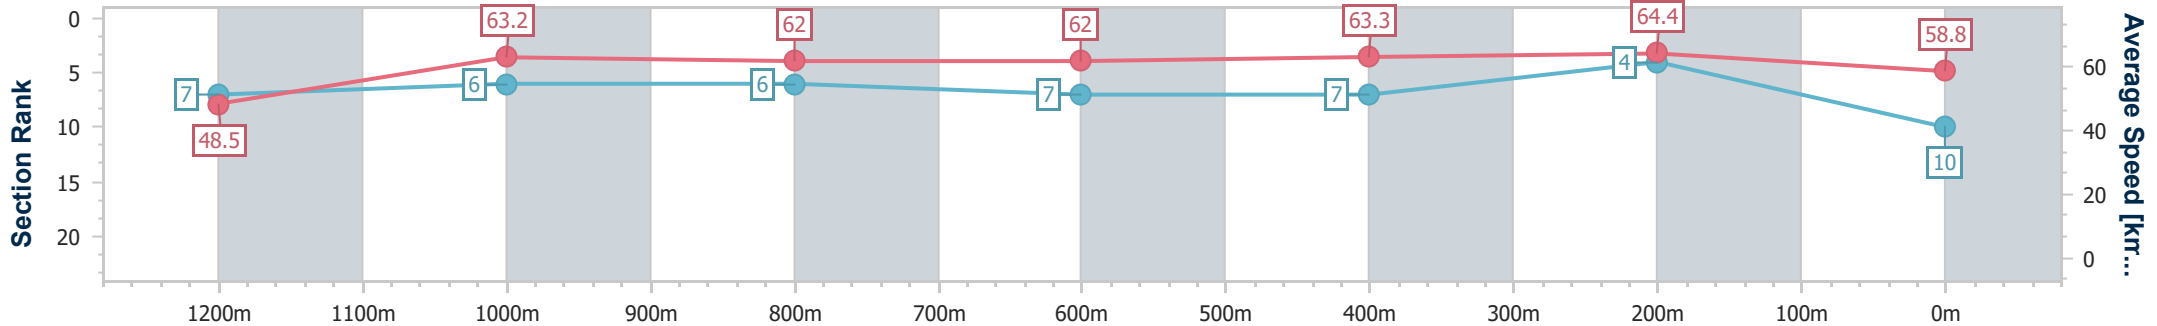

- [] Ranking at each section and finish
- .-.- No data available at this section
- NA No data available

Horse/Jockey Name	Negation
Final Rank	10
Fastest Section Time (Section)	0:11.15 (Overall)
Top Speed [km/h] (Section)	65.5 (600m)
Race State	Finished

Doomben QLD Professional
 Race 7: LADBROKES ODDS SURGE BENCHMARK 62
 Handicap - 1350m

24 January 2024 - 17:47

Track Rating: Good 4, Weather: Fine, Rail Position: +9.5m Entire

BRISBANE
 RACING CLUB

Section	Overall	1200m	1000m	800m	600m	400m	200m
Section Times	1:20.88 [10] (0:11.15)	1:09.73 [7] (0:11.37)	0:58.36 [6] (0:11.67)	0:46.69 [6] (0:11.63)	0:35.06 [7] (0:11.57)	0:23.49 [7] (0:11.22)	0:12.27 [4] (0:12.27)
Average Speed [km/h]	48.5	63.2	62.0	62.0	63.3	64.4	58.8
Top Speed [km/h]	62.6	64.5	64.3	65.4	65.5	65.3	62.3
Avg. Dist. to Rail [m]	5.2	1.2	0.6	1.0	2.6	3.4	4.9
Avg. Stride Freq. [Hz]	2.2	2.4	2.4	2.4	2.4	2.4	2.4
Avg. Stride Length [m]	5.9	7.2	7.2	7.3	7.3	7.3	6.9

- [] Ranking at each section and finish
- .-.- No data available at this section
- NA No data available

Horse/Jockey Name	No More Red
Final Rank	11
Fastest Section Time (Section)	0:11.29 (Overall)
Top Speed [km/h] (Section)	64.8 (1000m)
Race State	Finished