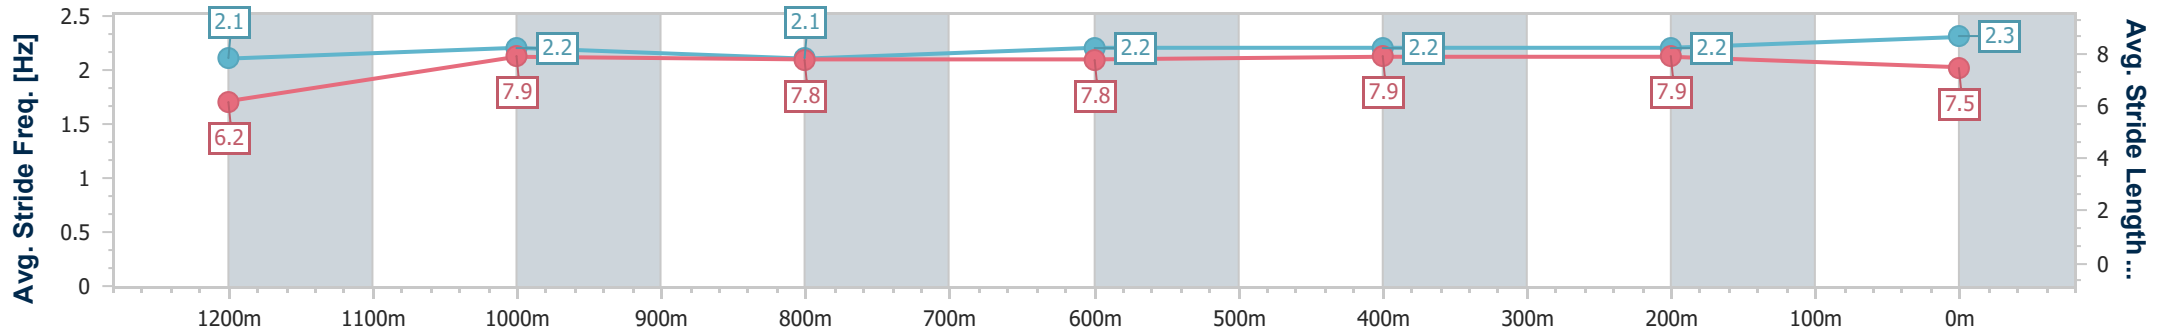

Doomben QLD Professional
 Race 7: LADBROKES ODDS SURGE BENCHMARK 62
 Handicap - 1350m

24 January 2024 - 17:47

Track Rating: Good 4, Weather: Fine, Rail Position: +9.5m Entire

BRISBANE
 RACING CLUB

Section	Overall	1200m	1000m	800m	600m	400m	200m
Section Times	1:20.86 [9] (0:11.29)	1:09.57 [8] (0:11.49)	0:58.08 [10] (0:11.80)	0:46.28 [11] (0:11.58)	0:34.70 [9] (0:11.56)	0:23.14 [11] (0:11.35)	0:11.79 [12] (0:11.79)
Average Speed [km/h]	48.0	62.6	61.0	62.1	62.7	63.3	61.1
Top Speed [km/h]	63.1	64.3	62.5	63.3	63.8	64.5	63.2
Avg. Dist. to Rail [m]	2.5	0.6	0.4	0.2	0.6	0.7	2.4
Avg. Stride Freq. [Hz]	2.1	2.2	2.1	2.2	2.2	2.2	2.3
Avg. Stride Length [m]	6.2	7.9	7.8	7.8	7.9	7.9	7.5

- [] Ranking at each section and finish
- .-.- No data available at this section
- NA No data available

Horse/Jockey Name	Negation
Final Rank	10
Fastest Section Time (Section)	0:11.15 (Overall)
Top Speed [km/h] (Section)	65.5 (600m)
Race State	Finished