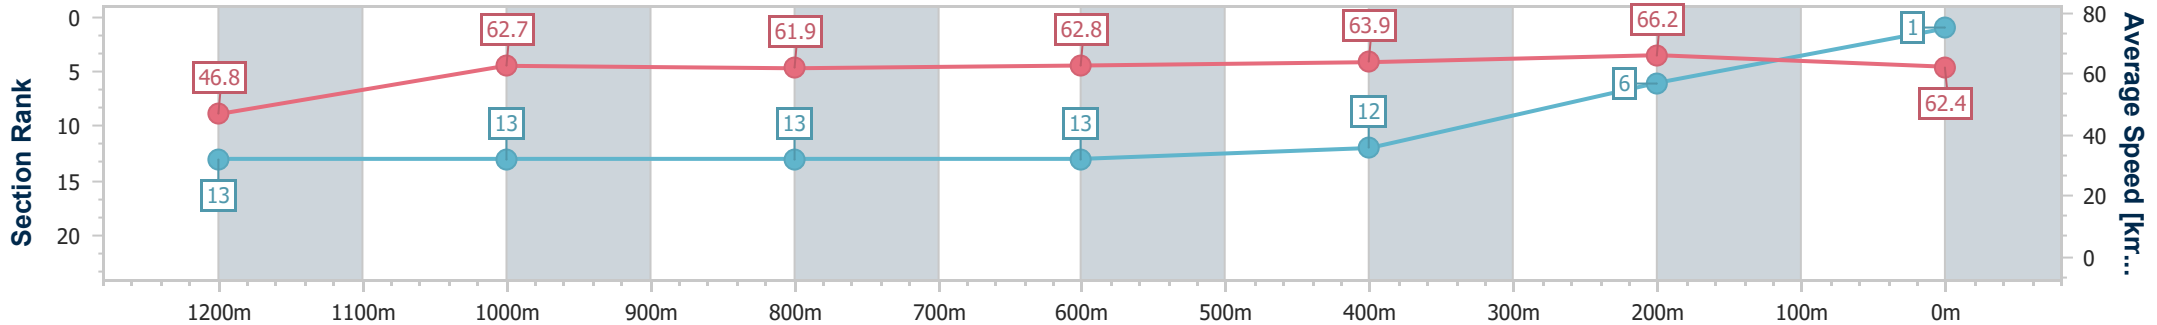

Horse/Jockey Name	Selling Sunset
Final Rank	1
Fastest Section Time (Section)	0:10.92 (400m)
Top Speed [km/h] (Section)	67.8 (400m)
Race State	Finished

Doomben QLD Professional
Race 7: LADBROKES ODDS SURGE BENCHMARK 62
Handicap - 1350m
24 January 2024 - 17:47

BRISBANE
RACING CLUB

Track Rating: Good 4, Weather: Fine, Rail Position: +9.5m Entire

Section	Overall	1200m	1000m	800m	600m	400m	200m
Section Times	1:20.24 [1] (0:11.61)	1:08.63 [13] (0:11.45)	0:57.18 [13] (0:11.74)	0:45.44 [13] (0:11.57)	0:33.87 [13] (0:11.41)	0:22.46 [12] (0:10.92)	0:11.54 [6] (0:11.54)
Average Speed [km/h]	46.8	62.7	61.9	62.8	63.9	66.2	62.4
Top Speed [km/h]	63.0	63.7	63.1	65.8	65.5	67.8	66.2
Avg. Dist. to Rail [m]	4.1	0.4	1.5	2.3	2.3	2.3	6.0
Avg. Stride Freq. [Hz]	2.3	2.4	2.4	2.4	2.5	2.5	2.5
Avg. Stride Length [m]	5.6	7.2	7.2	7.2	7.2	7.4	6.9

- [ ] Ranking at each section and finish
- -.-.- No data available at this section
- NA No data available