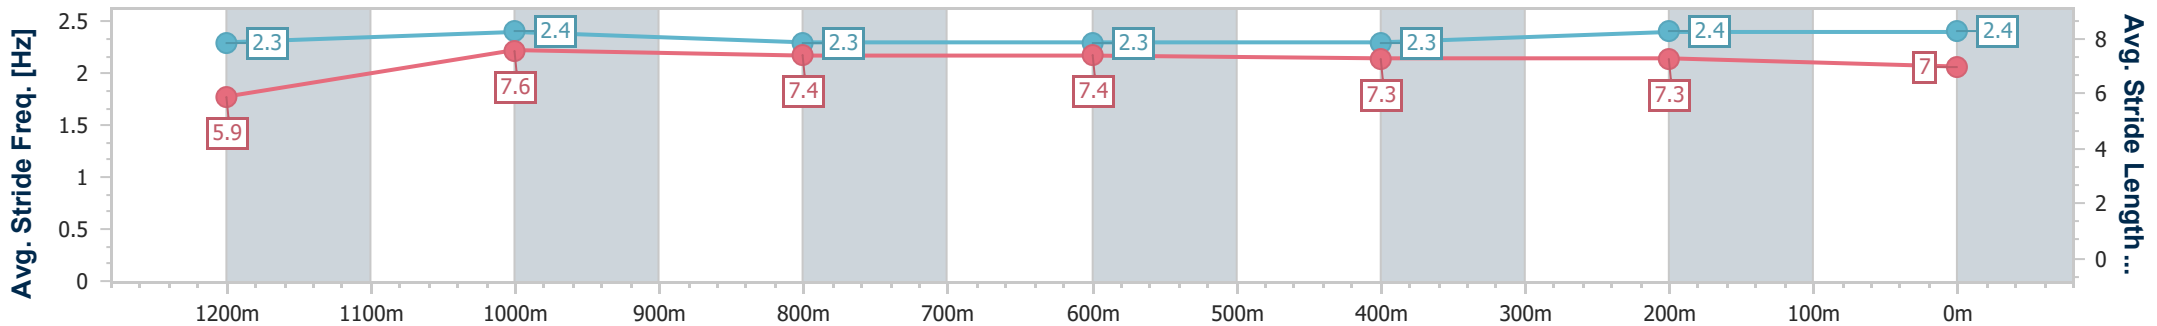

Horse/Jockey Name	King Of The Desert
Final Rank	3
Fastest Section Time (Section)	0:10.79 (Overall)
Top Speed [km/h] (Section)	67.3 (1200m)
Race State	Finished

Doomben QLD Professional
Race 7: LADBROKES ODDS SURGE BENCHMARK 62
Handicap - 1350m
24 January 2024 - 17:47

BRISBANE
RACING CLUB

Track Rating: Good 4, Weather: Fine, Rail Position: +9.5m Entire

Section	Overall	1200m	1000m	800m	600m	400m	200m
Section Times	1:20.50 [3] (0:10.79)	1:09.71 [1] (0:11.02)	0:58.69 [1] (0:11.64)	0:47.05 [1] (0:11.69)	0:35.36 [1] (0:11.76)	0:23.60 [1] (0:11.45)	0:12.15 [1] (0:12.15)
Average Speed [km/h]	50.1	65.4	61.9	61.4	61.1	62.5	59.5
Top Speed [km/h]	65.2	67.3	64.1	62.7	62.0	64.1	62.0
Avg. Dist. to Rail [m]	7.8	1.1	0.3	0.7	1.0	0.7	0.5
Avg. Stride Freq. [Hz]	2.3	2.4	2.3	2.3	2.3	2.4	2.4
Avg. Stride Length [m]	5.9	7.6	7.4	7.4	7.3	7.3	7.0

- [ ] Ranking at each section and finish
- -.-.- No data available at this section
- NA No data available