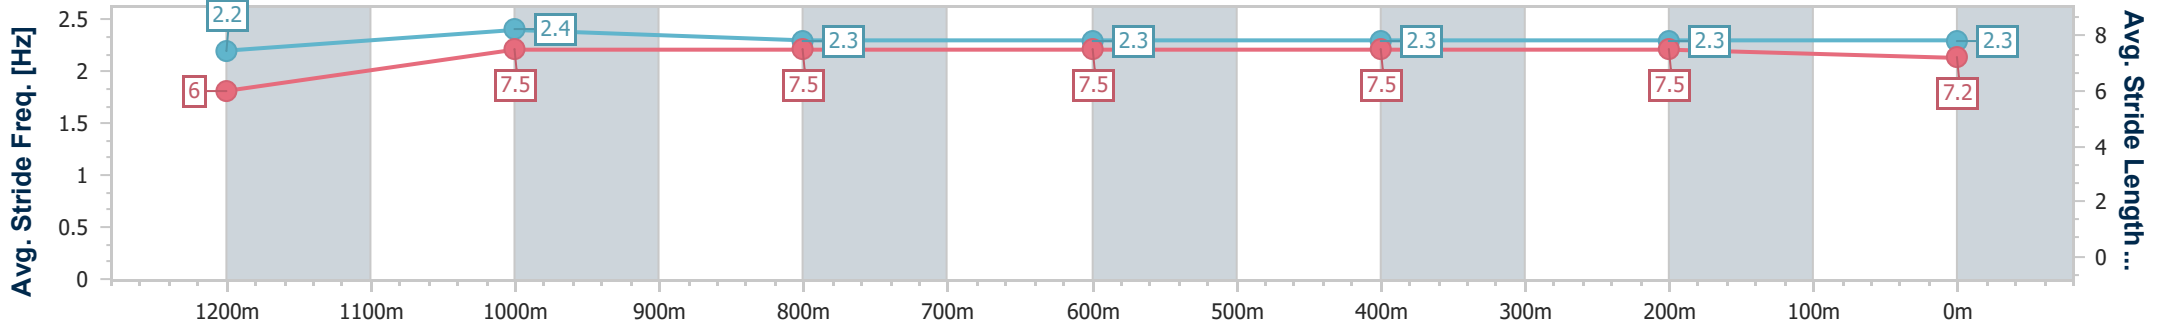

- [] Ranking at each section and finish
- .-.- No data available at this section
- NA No data available

Horse/Jockey Name	No More Red
Final Rank	11
Fastest Section Time (Section)	0:11.29 (Overall)
Top Speed [km/h] (Section)	64.8 (1000m)
Race State	Finished

Doomben QLD Professional
 Race 7: LADBROKES ODDS SURGE BENCHMARK 62
 Handicap - 1350m

24 January 2024 - 17:47

Track Rating: Good 4, Weather: Fine, Rail Position: +9.5m Entire

BRISBANE
 RACING CLUB

Section	Overall	1200m	1000m	800m	600m	400m	200m
Section Times	1:21.04 [11] (0:11.29)	1:09.75 [9] (0:11.35)	0:58.40 [8] (0:11.64)	0:46.76 [8] (0:11.64)	0:35.12 [8] (0:11.49)	0:23.63 [8] (0:11.43)	0:12.20 [10] (0:12.20)
Average Speed [km/h]	47.9	63.5	61.7	61.7	62.4	62.7	59.0
Top Speed [km/h]	63.0	64.2	64.8	63.7	63.7	63.9	62.3
Avg. Dist. to Rail [m]	1.1	0.5	0.4	0.6	0.9	0.9	0.2
Avg. Stride Freq. [Hz]	2.2	2.4	2.3	2.3	2.3	2.3	2.3
Avg. Stride Length [m]	6.0	7.5	7.5	7.5	7.5	7.5	7.2