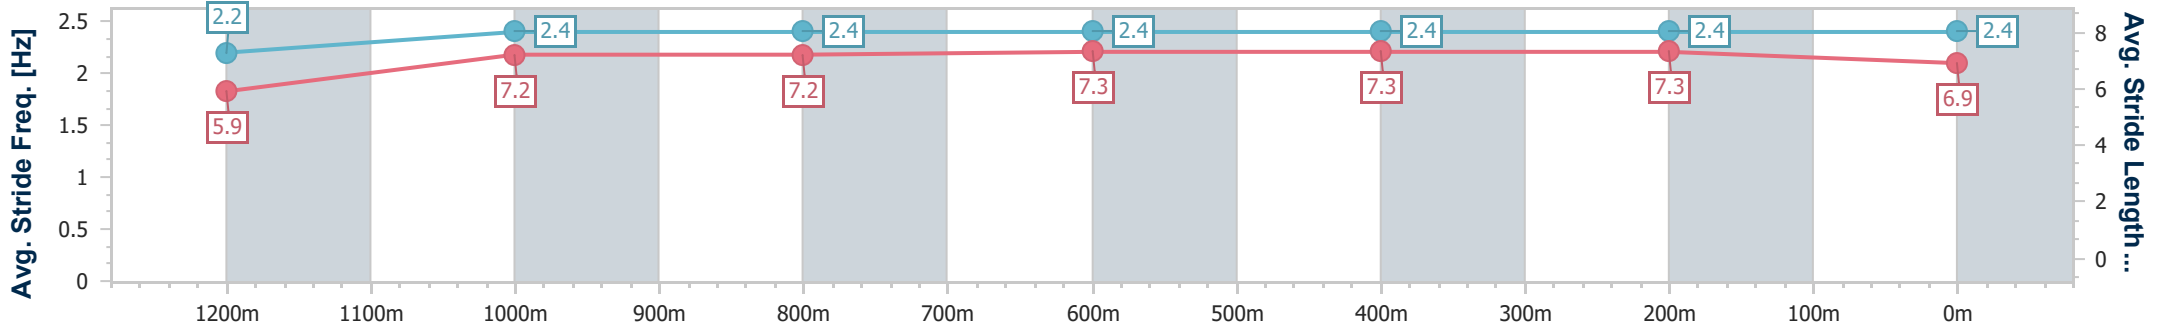

- [] Ranking at each section and finish
- .-.- No data available at this section
- NA No data available

Horse/Jockey Name	Negation
Final Rank	10
Fastest Section Time (Section)	0:11.15 (Overall)
Top Speed [km/h] (Section)	65.5 (600m)
Race State	Finished

Doomben QLD Professional
 Race 7: LADBROKES ODDS SURGE BENCHMARK 62
 Handicap - 1350m

24 January 2024 - 17:47

Track Rating: Good 4, Weather: Fine, Rail Position: +9.5m Entire

BRISBANE
 RACING CLUB

Section	Overall	1200m	1000m	800m	600m	400m	200m
Section Times	1:20.88 [10] (0:11.15)	1:09.73 [7] (0:11.37)	0:58.36 [6] (0:11.67)	0:46.69 [6] (0:11.63)	0:35.06 [7] (0:11.57)	0:23.49 [7] (0:11.22)	0:12.27 [4] (0:12.27)
Average Speed [km/h]	48.5	63.2	62.0	62.0	63.3	64.4	58.8
Top Speed [km/h]	62.6	64.5	64.3	65.4	65.5	65.3	62.3
Avg. Dist. to Rail [m]	5.2	1.2	0.6	1.0	2.6	3.4	4.9
Avg. Stride Freq. [Hz]	2.2	2.4	2.4	2.4	2.4	2.4	2.4
Avg. Stride Length [m]	5.9	7.2	7.2	7.3	7.3	7.3	6.9

- [] Ranking at each section and finish
- .-.- No data available at this section
- NA No data available

Horse/Jockey Name	No More Red
Final Rank	11
Fastest Section Time (Section)	0:11.29 (Overall)
Top Speed [km/h] (Section)	64.8 (1000m)
Race State	Finished