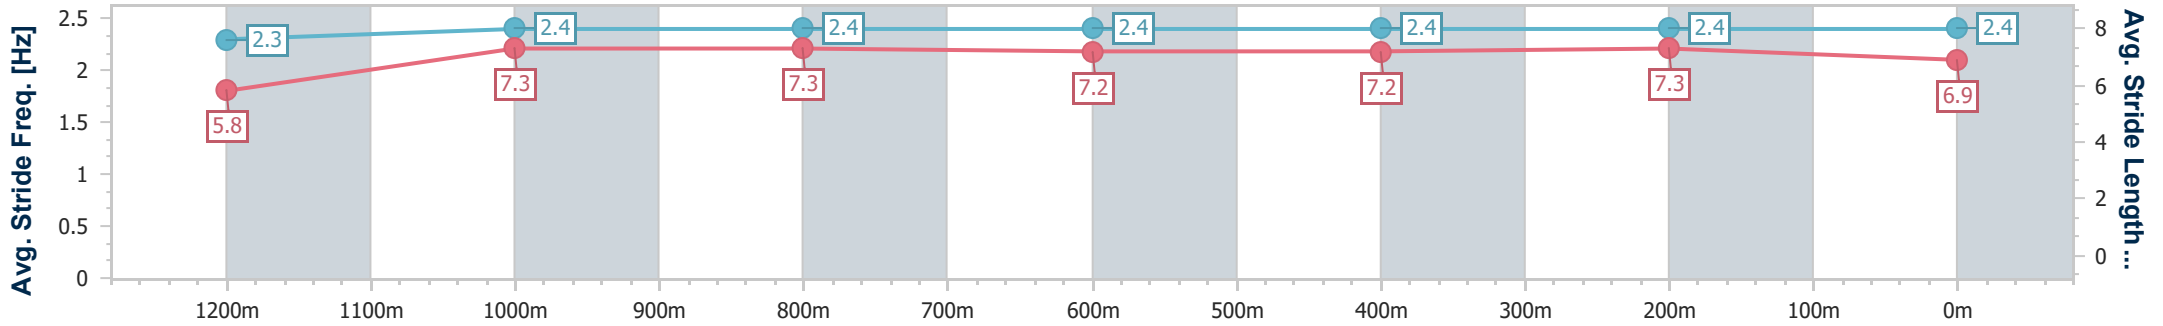

Doomben QLD Professional
 Race 7: LADBROKES ODDS SURGE BENCHMARK 62
 Handicap - 1350m

24 January 2024 - 17:47

Track Rating: Good 4, Weather: Fine, Rail Position: +9.5m Entire

BRISBANE
 RACING CLUB

Section	Overall	1200m	1000m	800m	600m	400m	200m
Section Times	1:20.56 [5] (0:10.90)	1:09.66 [3] (0:11.13)	0:58.53 [2] (0:11.53)	0:47.00 [2] (0:11.64)	0:35.36 [2] (0:11.75)	0:23.61 [2] (0:11.42)	0:12.19 [2] (0:12.19)
Average Speed [km/h]	49.5	64.7	62.4	61.5	61.0	62.7	59.1
Top Speed [km/h]	64.1	65.5	64.3	63.0	62.4	63.9	62.1
Avg. Dist. to Rail [m]	5.9	0.5	0.6	1.0	0.6	0.8	0.5
Avg. Stride Freq. [Hz]	2.3	2.4	2.4	2.4	2.4	2.4	2.4
Avg. Stride Length [m]	5.8	7.3	7.3	7.2	7.2	7.3	6.9

- [] Ranking at each section and finish
- .-.- No data available at this section
- NA No data available

Horse/Jockey Name	Extensive
Final Rank	6
Fastest Section Time (Section)	0:11.26 (400m)
Top Speed [km/h] (Section)	65.2 (600m)
Race State	Finished