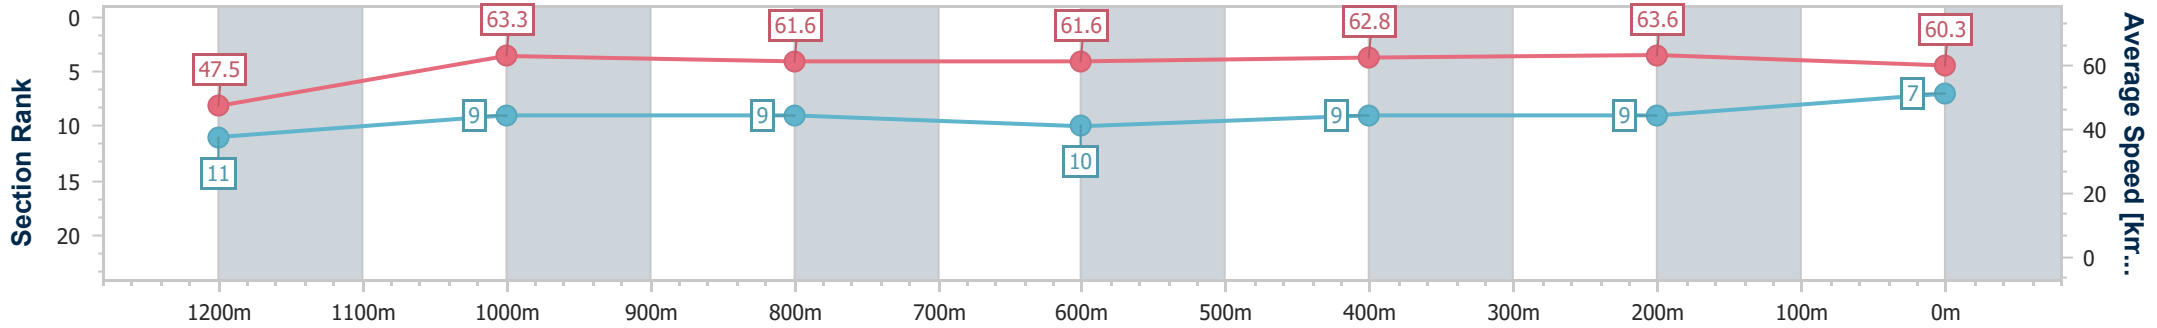

Horse/Jockey Name	Tarex
Final Rank	7
Fastest Section Time (Section)	0:11.26 (400m)
Top Speed [km/h] (Section)	64.8 (1200m)
Race State	Finished

Doomben QLD Professional
Race 7: LADBROKES ODDS SURGE BENCHMARK 62
Handicap - 1350m
24 January 2024 - 17:47

BRISBANE
RACING CLUB

Track Rating: Good 4, Weather: Fine, Rail Position: +9.5m Entire

Section	Overall	1200m	1000m	800m	600m	400m	200m
Section Times	1:20.78 [7] (0:11.37)	1:09.41 [11] (0:11.38)	0:58.03 [9] (0:11.74)	0:46.29 [9] (0:11.68)	0:34.61 [10] (0:11.39)	0:23.22 [9] (0:11.26)	0:11.96 [9]
Average Speed [km/h]	47.5	63.3	61.6	61.6	62.8	63.6	60.3
Top Speed [km/h]	63.5	64.8	63.7	63.1	64.0	64.3	63.7
Avg. Dist. to Rail [m]	3.8	1.4	0.8	0.2	0.9	1.9	0.3
Avg. Stride Freq. [Hz]	2.2	2.3	2.2	2.2	2.3	2.3	2.2
Avg. Stride Length [m]	6.0	7.7	7.8	7.7	7.8	7.7	7.6

- [ ] Ranking at each section and finish
- -.-.- No data available at this section
- NA No data available