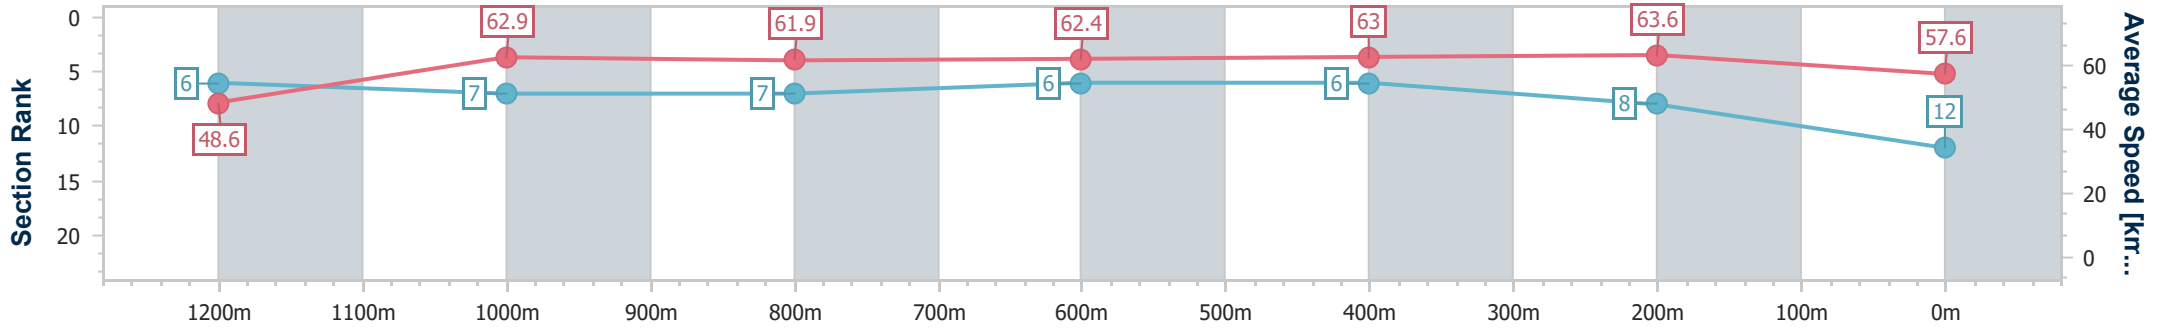

Horse/Jockey Name	Kobenhavn
Final Rank	12
Fastest Section Time (Section)	0:11.11 (Overall)
Top Speed [km/h] (Section)	65.0 (400m)
Race State	Finished

Doomben QLD Professional
Race 7: LADBROKES ODDS SURGE BENCHMARK 62
Handicap - 1350m
24 January 2024 - 17:47

BRISBANE
RACING CLUB

Track Rating: Good 4, Weather: Fine, Rail Position: +9.5m Entire

Section	Overall	1200m	1000m	800m	600m	400m	200m
Section Times	1:21.25 [12] (0:11.11)	1:10.14 [6] (0:11.43)	0:58.71 [7] (0:11.69)	0:47.02 [7] (0:11.58)	0:35.44 [6] (0:11.53)	0:23.91 [6] (0:11.42)	0:12.49 [8] (0:12.49)
Average Speed [km/h]	48.6	62.9	61.9	62.4	63.0	63.6	57.6
Top Speed [km/h]	63.4	64.4	64.3	64.6	64.1	65.0	61.7
Avg. Dist. to Rail [m]	8.7	2.1	1.2	0.8	1.7	2.5	4.0
Avg. Stride Freq. [Hz]	2.3	2.4	2.4	2.4	2.4	2.5	2.4
Avg. Stride Length [m]	5.8	7.3	7.3	7.3	7.3	7.2	6.8

- [ ] Ranking at each section and finish
- -.-.- No data available at this section
- NA No data available