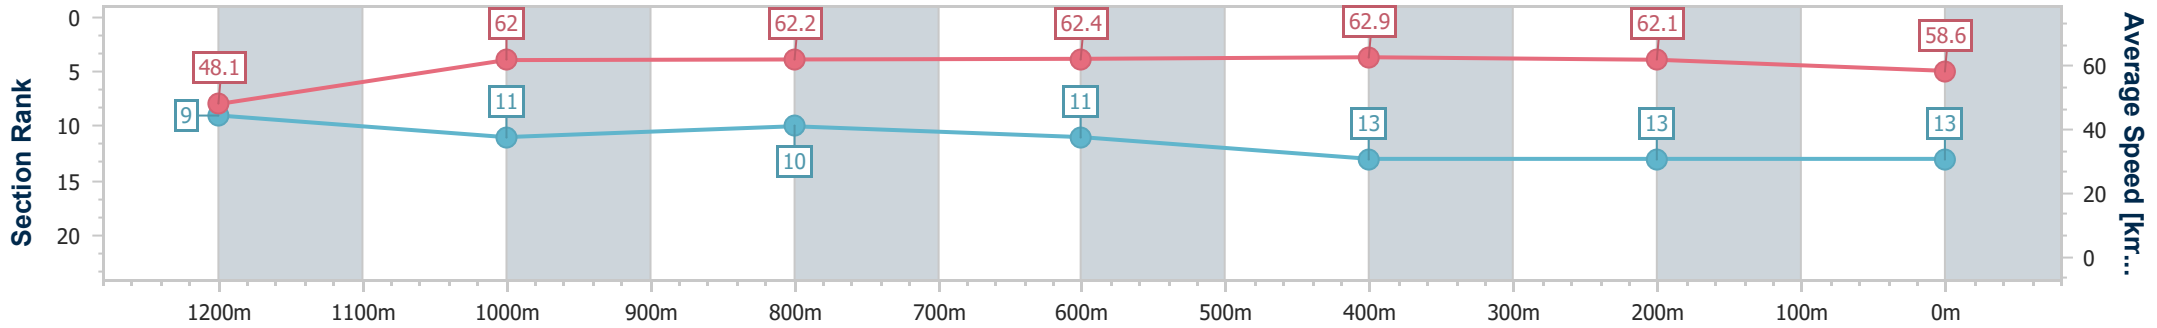

Horse/Jockey Name	Sista Elenore
Final Rank	13
Fastest Section Time (Section)	0:11.29 (Overall)
Top Speed [km/h] (Section)	65.0 (600m)
Race State	Finished

Doomben QLD Professional
Race 7: LADBROKES ODDS SURGE BENCHMARK 62
Handicap - 1350m
24 January 2024 - 17:47

BRISBANE
RACING CLUB

Track Rating: Good 4, Weather: Fine, Rail Position: +9.5m Entire

Section	Overall	1200m	1000m	800m	600m	400m	200m
Section Times	1:21.73 [13] (0:11.29)	1:10.44 [9] (0:11.59)	0:58.85 [11] (0:11.64)	0:47.21 [10] (0:11.67)	0:35.54 [11] (0:11.63)	0:23.91 [13] (0:11.62)	0:12.29 [13] (0:12.29)
Average Speed [km/h]	48.1	62.0	62.2	62.4	62.9	62.1	58.6
Top Speed [km/h]	63.1	63.0	63.1	64.2	65.0	63.0	62.8
Avg. Dist. to Rail [m]	10.0	2.3	2.2	1.8	3.0	2.6	3.4
Avg. Stride Freq. [Hz]	2.2	2.3	2.3	2.2	2.3	2.3	2.2
Avg. Stride Length [m]	5.9	7.6	7.6	7.8	7.7	7.7	7.3

- [ ] Ranking at each section and finish
- -.-.- No data available at this section
- NA No data available