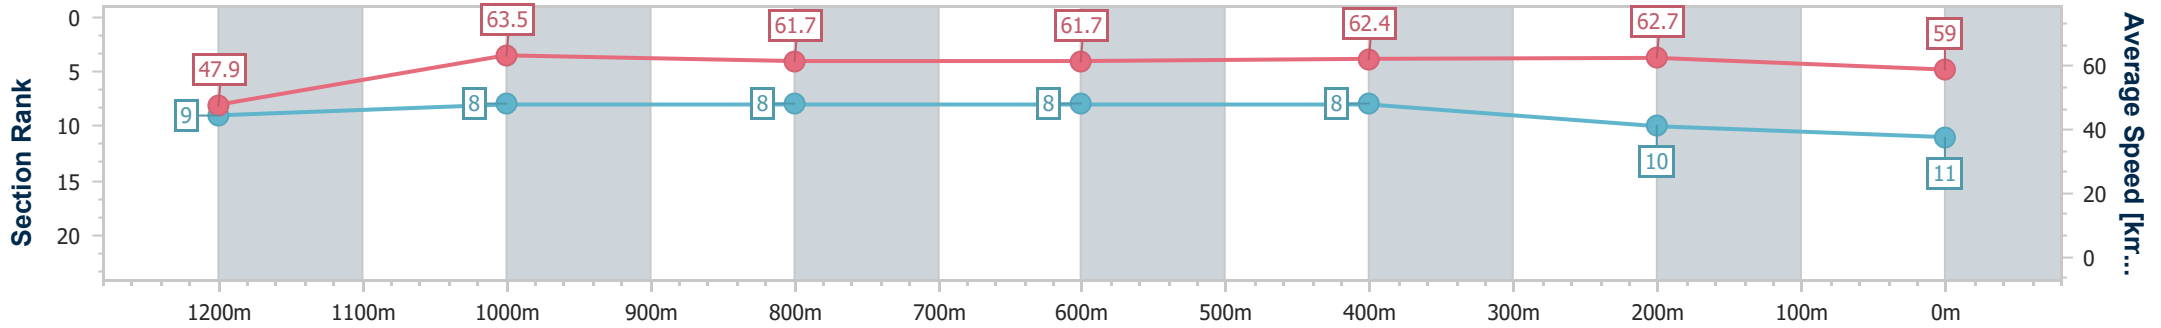

- [] Ranking at each section and finish
- .-.- No data available at this section
- NA No data available

Horse/Jockey Name	No More Red
Final Rank	11
Fastest Section Time (Section)	0:11.29 (Overall)
Top Speed [km/h] (Section)	64.8 (1000m)
Race State	Finished

Doomben QLD Professional
 Race 7: LADBROKES ODDS SURGE BENCHMARK 62
 Handicap - 1350m

24 January 2024 - 17:47

Track Rating: Good 4, Weather: Fine, Rail Position: +9.5m Entire

BRISBANE
 RACING CLUB

Section	Overall	1200m	1000m	800m	600m	400m	200m
Section Times	1:21.04 [11] (0:11.29)	1:09.75 [9] (0:11.35)	0:58.40 [8] (0:11.64)	0:46.76 [8] (0:11.64)	0:35.12 [8] (0:11.49)	0:23.63 [8] (0:11.43)	0:12.20 [10] (0:12.20)
Average Speed [km/h]	47.9	63.5	61.7	61.7	62.4	62.7	59.0
Top Speed [km/h]	63.0	64.2	64.8	63.7	63.7	63.9	62.3
Avg. Dist. to Rail [m]	1.1	0.5	0.4	0.6	0.9	0.9	0.2
Avg. Stride Freq. [Hz]	2.2	2.4	2.3	2.3	2.3	2.3	2.3
Avg. Stride Length [m]	6.0	7.5	7.5	7.5	7.5	7.5	7.2