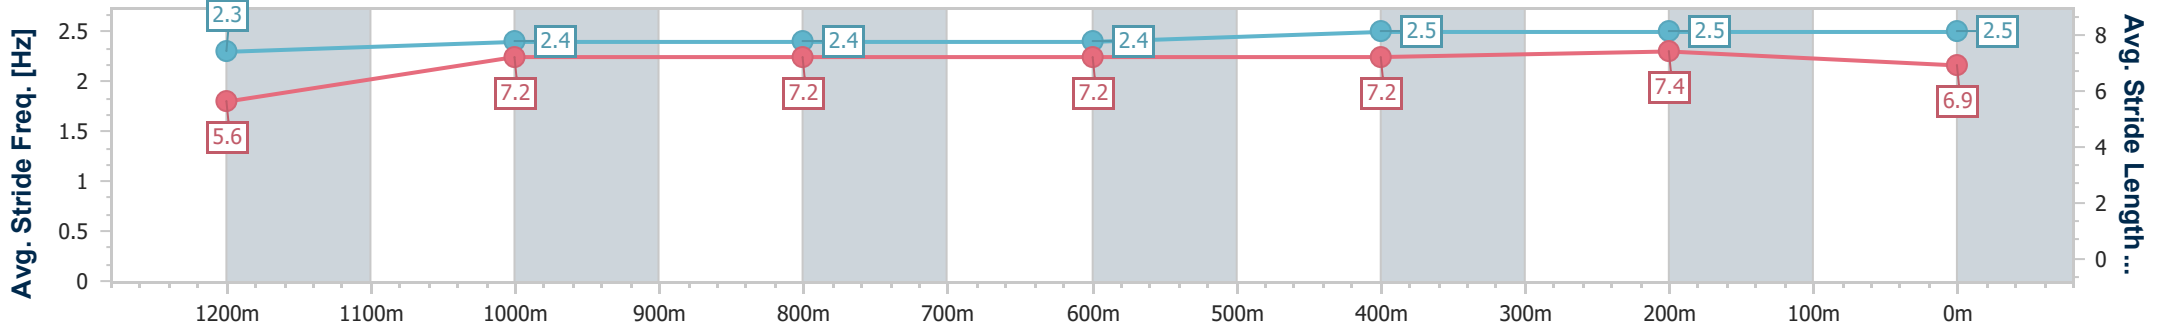

Horse/Jockey Name	Selling Sunset
Final Rank	1
Fastest Section Time (Section)	0:10.92 (400m)
Top Speed [km/h] (Section)	67.8 (400m)
Race State	Finished

Doomben QLD Professional
Race 7: LADBROKES ODDS SURGE BENCHMARK 62
Handicap - 1350m
24 January 2024 - 17:47

BRISBANE
RACING CLUB

Track Rating: Good 4, Weather: Fine, Rail Position: +9.5m Entire

Section	Overall	1200m	1000m	800m	600m	400m	200m
Section Times	1:20.24 [1] (0:11.61)	1:08.63 [13] (0:11.45)	0:57.18 [13] (0:11.74)	0:45.44 [13] (0:11.57)	0:33.87 [13] (0:11.41)	0:22.46 [12] (0:10.92)	0:11.54 [6] (0:11.54)
Average Speed [km/h]	46.8	62.7	61.9	62.8	63.9	66.2	62.4
Top Speed [km/h]	63.0	63.7	63.1	65.8	65.5	67.8	66.2
Avg. Dist. to Rail [m]	4.1	0.4	1.5	2.3	2.3	2.3	6.0
Avg. Stride Freq. [Hz]	2.3	2.4	2.4	2.4	2.5	2.5	2.5
Avg. Stride Length [m]	5.6	7.2	7.2	7.2	7.2	7.4	6.9

- [ ] Ranking at each section and finish
- -.-.- No data available at this section
- NA No data available