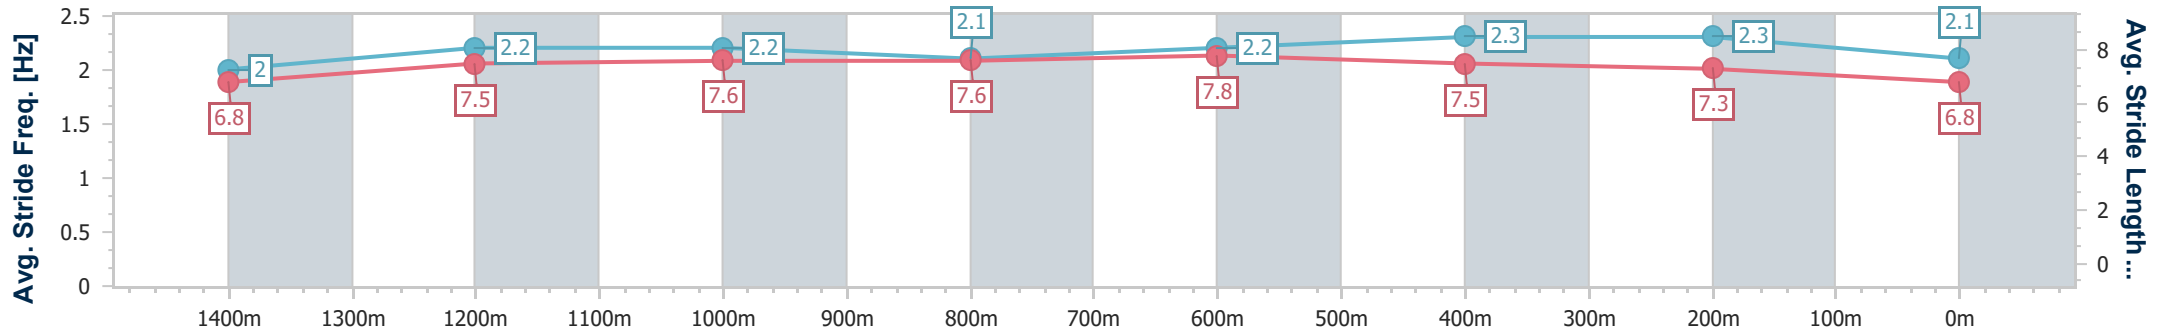

- [] Ranking at each section and finish
- .-.- No data available at this section
- NA No data available

Horse/Jockey Name	Vancity
Final Rank	7
Fastest Section Time (Section)	0:11.67 (800m)
Top Speed [km/h] (Section)	62.6 (600m)
Race State	Finished

Eagle Farm QLD Professional
Race 1: GIRLS DAY OUT ON SALE NOW Class 4 Handicap - 1600m

26 January 2024 - 12:49

Track Rating: Good 4, Weather: Fine, Rail Position: +12m Entire

BRISBANE RACING CLUB

Section	Overall	1400m	1200m	1000m	800m	600m	400m	200m
Section Times	1:40.42 [7] (0:14.36)	1:26.06 [3] (0:12.04)	1:14.02 [3] (0:12.17)	1:01.85 [3] (0:12.19)	0:49.66 [3] (0:11.67)	0:37.99 [3] (0:11.79)	0:26.20 [5] (0:12.20)	0:14.00 [7] (0:14.00)
Average Speed [km/h]	50.2	59.8	59.4	59.1	61.8	61.4	59.0	51.4
Top Speed [km/h]	62.4	62.3	60.1	60.6	62.4	62.6	61.6	55.8
Avg. Dist. to Rail [m]	2.1	1.6	1.8	0.5	0.4	0.4	0.8	0.5
Avg. Stride Freq. [Hz]	2.0	2.2	2.2	2.1	2.2	2.3	2.3	2.1
Avg. Stride Length [m]	6.8	7.5	7.6	7.6	7.8	7.5	7.3	6.8

- [] Ranking at each section and finish
- .-.- No data available at this section
- NA No data available

Horse/Jockey Name	Top Spy
Final Rank	2147483647
Fastest Section Time (Section)	0:11.74 (800m)
Top Speed [km/h] (Section)	62.2 (800m)
Race State	DidNotFinish