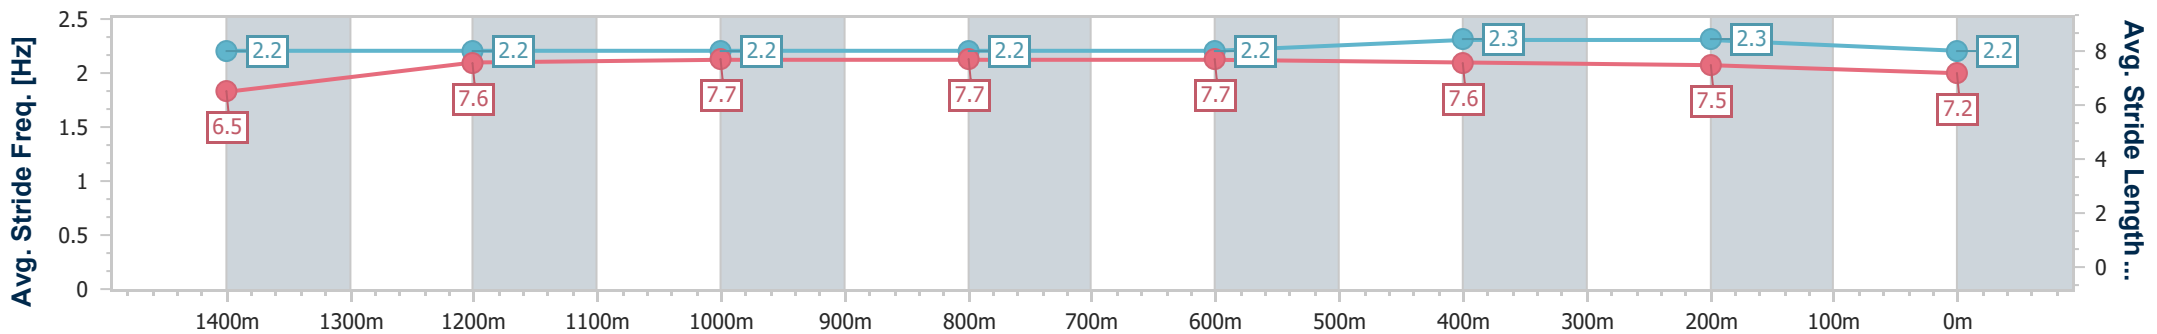

Eagle Farm QLD Professional
Race 1: GIRLS DAY OUT ON SALE NOW Class 4 Handicap - 1600m

26 January 2024 - 12:49

Track Rating: Good 4, Weather: Fine, Rail Position: +12m Entire

BRISBANE RACING CLUB

Section	Overall	1400m	1200m	1000m	800m	600m	400m	200m
Section Times	1:37.72 [3] (0:14.45)	1:23.27 [4] (0:12.16)	1:11.11 [4] (0:12.08)	0:59.03 [4] (0:12.11)	0:46.92 [4] (0:11.68)	0:35.24 [4] (0:11.26)	0:23.98 [3] (0:11.48)	0:12.50 [3] (0:12.50)
Average Speed [km/h]	49.8	59.4	59.9	60.2	61.9	64.5	62.8	57.6
Top Speed [km/h]	61.4	60.7	60.7	61.7	64.4	67.3	64.5	60.3
Avg. Dist. to Rail [m]	3.4	2.4	2.0	2.4	1.8	2.2	4.0	2.7
Avg. Stride Freq. [Hz]	2.2	2.2	2.2	2.2	2.2	2.3	2.3	2.2
Avg. Stride Length [m]	6.5	7.6	7.7	7.7	7.7	7.6	7.5	7.2

- [] Ranking at each section and finish
- .-.- No data available at this section
- NA No data available

Horse/Jockey Name	Kinetic
Final Rank	4
Fastest Section Time (Section)	0:11.43 (400m)
Top Speed [km/h] (Section)	64.6 (400m)
Race State	Finished