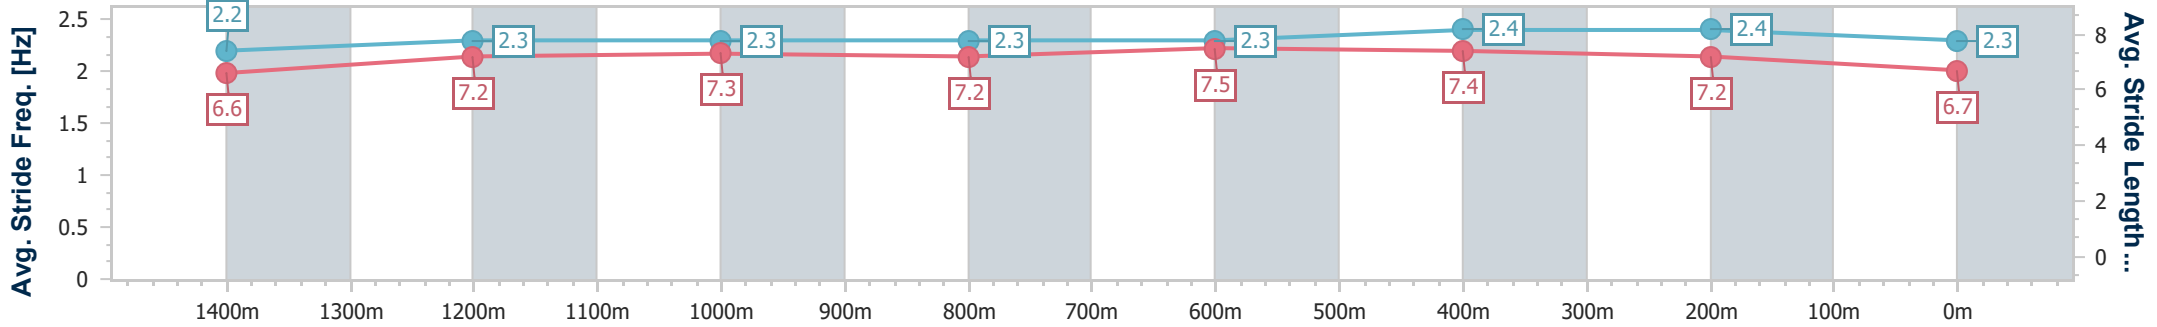

Eagle Farm QLD Professional
Race 1: GIRLS DAY OUT ON SALE NOW Class 4 Handicap - 1600m

26 January 2024 - 12:49

Track Rating: Good 4, Weather: Fine, Rail Position: +12m Entire

BRISBANE RACING CLUB

Section	Overall	1400m	1200m	1000m	800m	600m	400m	200m
Section Times	1:37.57 [2] (0:13.93)	1:23.64 [1] (0:12.08)	1:11.56 [1] (0:12.10)	0:59.46 [1] (0:12.25)	0:47.21 [1] (0:11.57)	0:35.64 [1] (0:11.32)	0:24.32 [1] (0:11.58)	0:12.74 [1] (0:12.74)
Average Speed [km/h]	51.6	59.8	59.8	59.0	62.0	63.7	62.3	56.4
Top Speed [km/h]	61.4	61.0	61.0	59.9	63.8	64.7	64.2	59.8
Avg. Dist. to Rail [m]	3.4	0.9	1.6	1.4	1.2	0.3	0.6	2.2
Avg. Stride Freq. [Hz]	2.2	2.3	2.3	2.3	2.3	2.4	2.4	2.3
Avg. Stride Length [m]	6.6	7.2	7.3	7.2	7.5	7.4	7.2	6.7