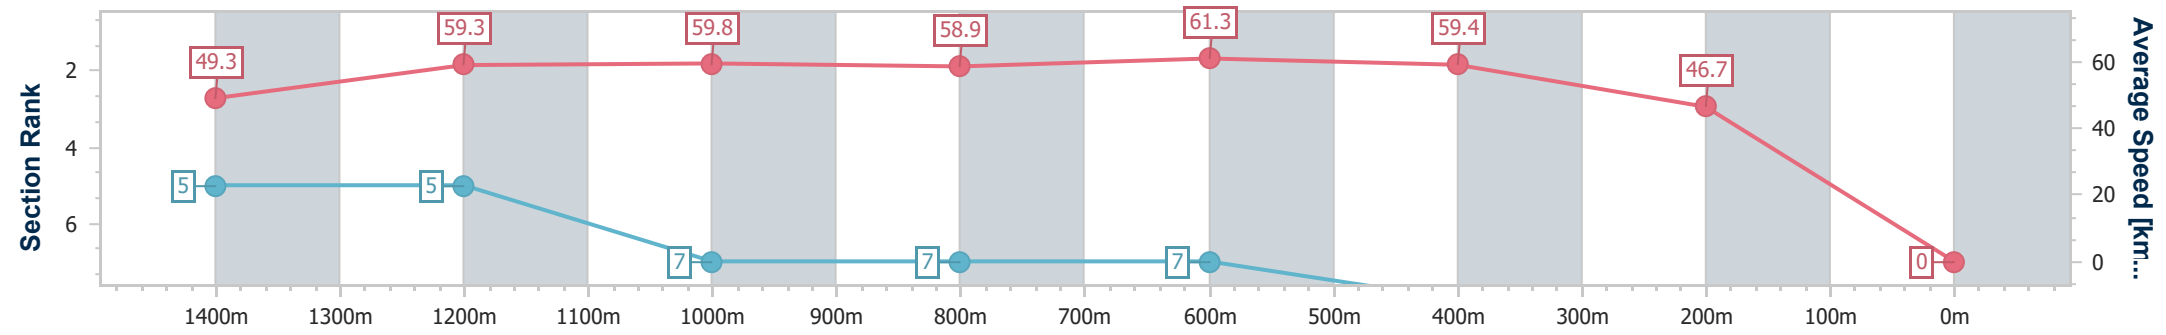

- [] Ranking at each section and finish
- .-.- No data available at this section
- NA No data available

Horse/Jockey Name	Top Spy
Final Rank	2147483647
Fastest Section Time (Section)	0:11.74 (800m)
Top Speed [km/h] (Section)	62.2 (800m)
Race State	DidNotFinish

Eagle Farm QLD Professional
Race 1: GIRLS DAY OUT ON SALE NOW Class 4 Handicap - 1600m

26 January 2024 - 12:49

Track Rating: Good 4, Weather: Fine, Rail Position: +12m Entire

BRISBANE RACING CLUB

Section	Overall	1400m	1200m	1000m	800m	600m	400m	200m					
Section Times	0:00.00 [2147483647] (0:14.60)	0:00.00 [5] (0:12.16)	0:00.00 [5] (0:12.12)	0:00.00 [7] (0:12.29)	0:00.00 [7] (0:11.74)	0:00.00 [7] (0:12.06)	0:00.00 [8] (0:15.43)	-:--:--					
Average Speed [km/h]	49.3	59.3	59.8	58.9	61.3	59.4	46.7	0.0					
Top Speed [km/h]	60.5	61.7	60.7	60.0	62.2	60.7	56.2	--:--					
Avg. Dist. to Rail [m]	3.5	2.3	2.8	1.6	0.4	0.8	0.2	0.0					
Avg. Stride Freq. [Hz]	2.1	2.3	2.2	2.2	2.2	2.2	2.0	--:--					
Avg. Stride Length [m]	6.5	7.3	7.5	7.3	7.6	7.4	6.4	--:--					

- [] Ranking at each section and finish
- :--:-- No data available at this section
- NA No data available

[] Ranking at each section and finish
-:-:- No data available at this section
NA No data available