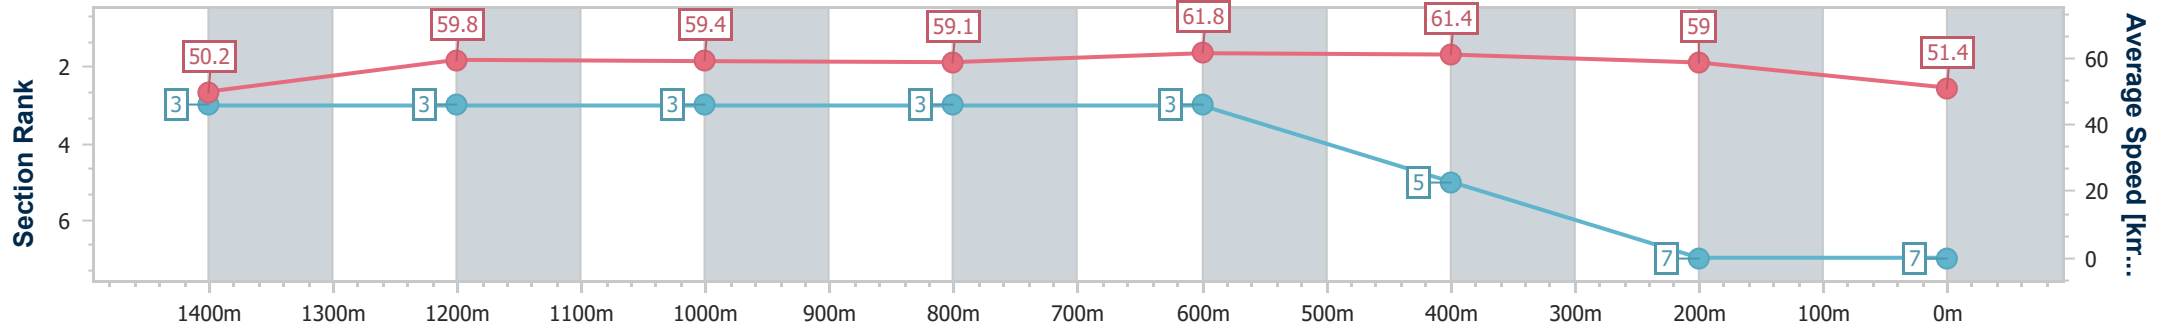

- [] Ranking at each section and finish
- .-.- No data available at this section
- NA No data available

Horse/Jockey Name	Vancity
Final Rank	7
Fastest Section Time (Section)	0:11.67 (800m)
Top Speed [km/h] (Section)	62.6 (600m)
Race State	Finished

Eagle Farm QLD Professional
Race 1: GIRLS DAY OUT ON SALE NOW Class 4 Handicap - 1600m

26 January 2024 - 12:49

Track Rating: Good 4, Weather: Fine, Rail Position: +12m Entire

BRISBANE RACING CLUB

Section	Overall	1400m	1200m	1000m	800m	600m	400m	200m
Section Times	1:40.42 [7] (0:14.36)	1:26.06 [3] (0:12.04)	1:14.02 [3] (0:12.17)	1:01.85 [3] (0:12.19)	0:49.66 [3] (0:11.67)	0:37.99 [3] (0:11.79)	0:26.20 [5] (0:12.20)	0:14.00 [7] (0:14.00)
Average Speed [km/h]	50.2	59.8	59.4	59.1	61.8	61.4	59.0	51.4
Top Speed [km/h]	62.4	62.3	60.1	60.6	62.4	62.6	61.6	55.8
Avg. Dist. to Rail [m]	2.1	1.6	1.8	0.5	0.4	0.4	0.8	0.5
Avg. Stride Freq. [Hz]	2.0	2.2	2.2	2.1	2.2	2.3	2.3	2.1
Avg. Stride Length [m]	6.8	7.5	7.6	7.6	7.8	7.5	7.3	6.8

- [] Ranking at each section and finish
- .-.- No data available at this section
- NA No data available

Horse/Jockey Name	Top Spy
Final Rank	2147483647
Fastest Section Time (Section)	0:11.74 (800m)
Top Speed [km/h] (Section)	62.2 (800m)
Race State	DidNotFinish