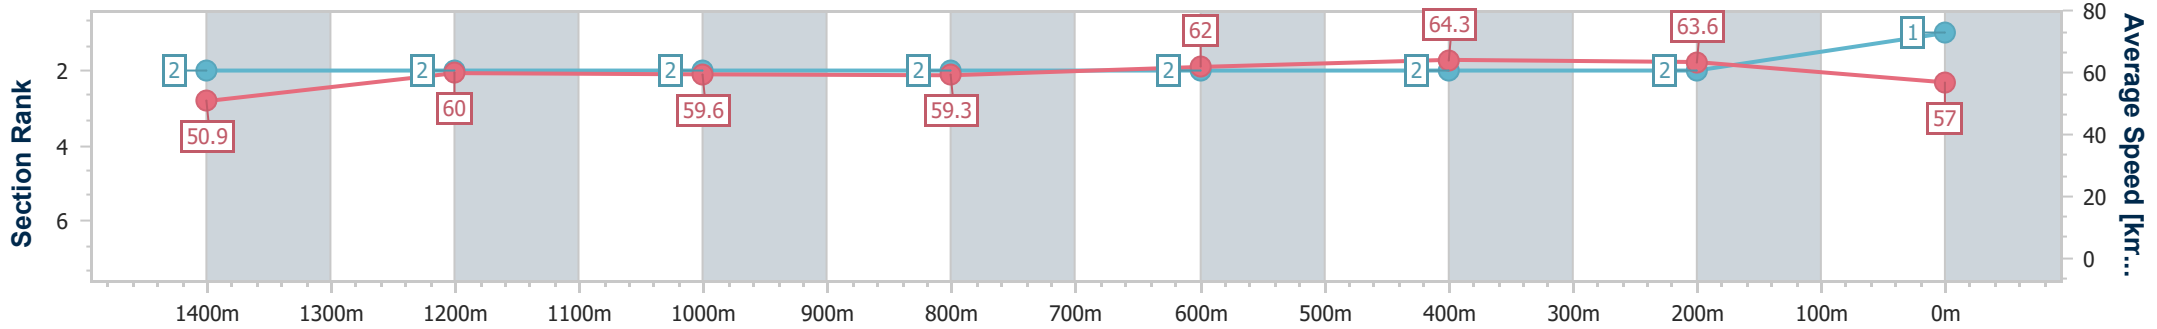

26 January 2024 - 12:49

Track Rating: Good 4, Weather: Fine, Rail Position: +12m Entire

BRISBANE RACING CLUB

Section	Overall	1400m	1200m	1000m	800m	600m	400m	200m
Section Times	1:37.56 [1] (0:14.15)	1:23.41 [2] (0:12.04)	1:11.37 [2] (0:12.11)	0:59.26 [2] (0:12.26)	0:47.00 [2] (0:11.77)	0:35.23 [2] (0:11.28)	0:23.95 [2] (0:11.33)	0:12.62 [2] (0:12.62)
Average Speed [km/h]	50.9	60.0	59.6	59.3	62.0	64.3	63.6	57.0
Top Speed [km/h]	61.9	61.2	60.9	60.7	64.3	65.7	65.5	61.7
Avg. Dist. to Rail [m]	2.5	2.4	2.6	2.2	2.1	2.3	3.2	1.3
Avg. Stride Freq. [Hz]	2.1	2.2	2.2	2.2	2.3	2.4	2.4	2.3
Avg. Stride Length [m]	6.7	7.6	7.5	7.5	7.6	7.6	7.3	6.9