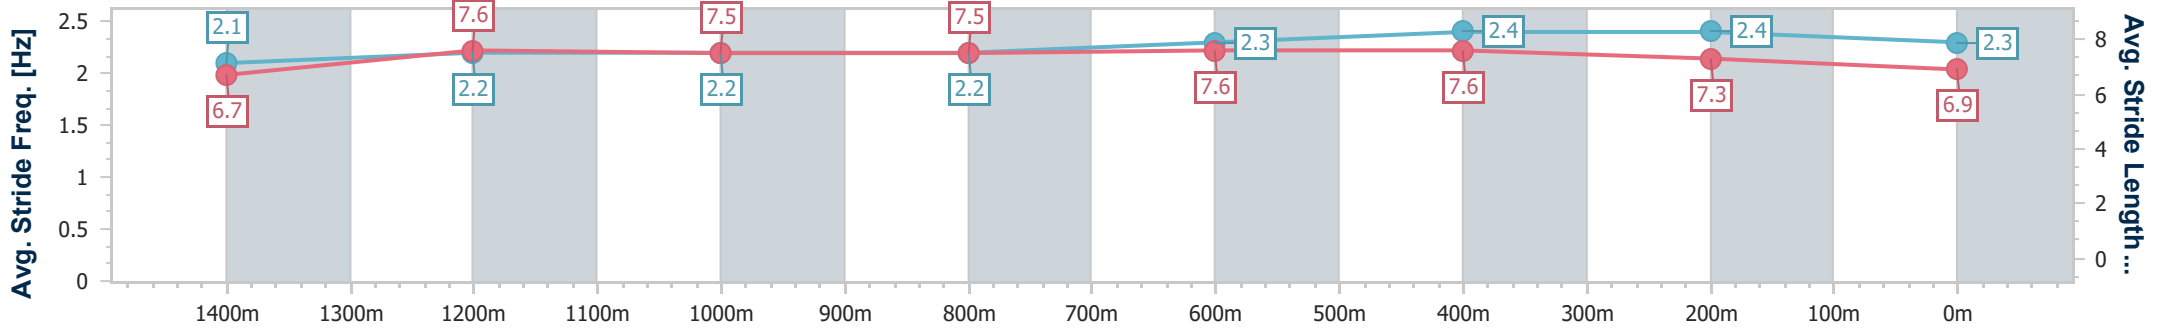

26 January 2024 - 12:49

Track Rating: Good 4, Weather: Fine, Rail Position: +12m Entire

BRISBANE RACING CLUB

Section	Overall	1400m	1200m	1000m	800m	600m	400m	200m
Section Times	1:37.56 [1] (0:14.15)	1:23.41 [2] (0:12.04)	1:11.37 [2] (0:12.11)	0:59.26 [2] (0:12.26)	0:47.00 [2] (0:11.77)	0:35.23 [2] (0:11.28)	0:23.95 [2] (0:11.33)	0:12.62 [2] (0:12.62)
Average Speed [km/h]	50.9	60.0	59.6	59.3	62.0	64.3	63.6	57.0
Top Speed [km/h]	61.9	61.2	60.9	60.7	64.3	65.7	65.5	61.7
Avg. Dist. to Rail [m]	2.5	2.4	2.6	2.2	2.1	2.3	3.2	1.3
Avg. Stride Freq. [Hz]	2.1	2.2	2.2	2.2	2.3	2.4	2.4	2.3
Avg. Stride Length [m]	6.7	7.6	7.5	7.5	7.6	7.6	7.3	6.9