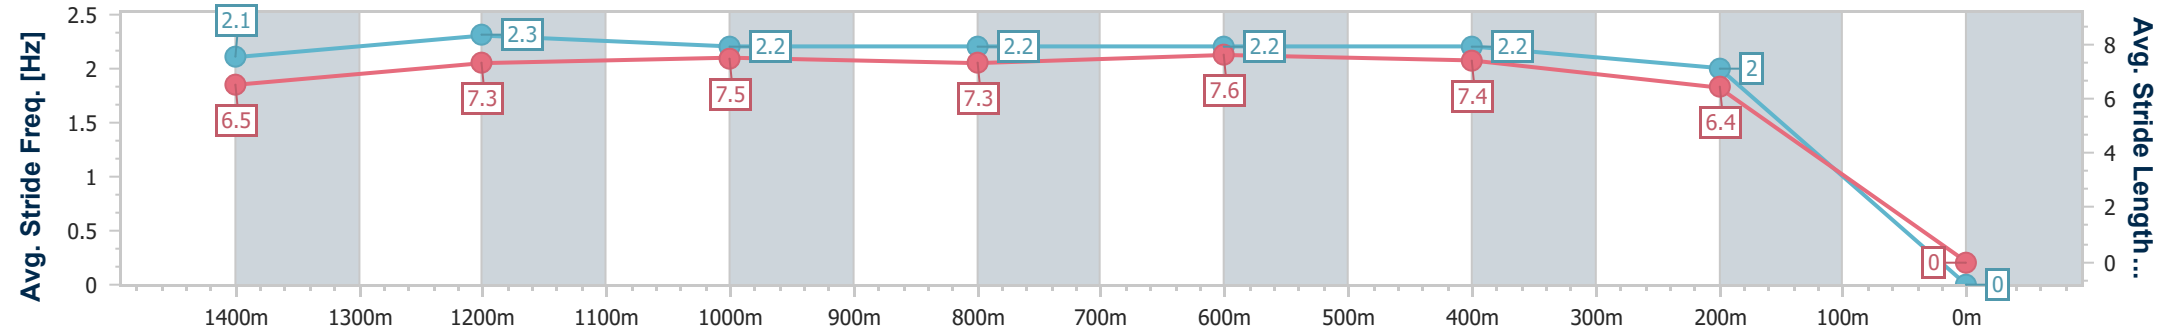

- [] Ranking at each section and finish
- .-.- No data available at this section
- NA No data available

Horse/Jockey Name	Top Spy
Final Rank	2147483647
Fastest Section Time (Section)	0:11.74 (800m)
Top Speed [km/h] (Section)	62.2 (800m)
Race State	DidNotFinish

Eagle Farm QLD Professional
Race 1: GIRLS DAY OUT ON SALE NOW Class 4 Handicap - 1600m

26 January 2024 - 12:49

Track Rating: Good 4, Weather: Fine, Rail Position: +12m Entire

BRISBANE RACING CLUB

Section	Overall	1400m	1200m	1000m	800m	600m	400m	200m					
Section Times	0:00.00 [2147483647] (0:14.60)	0:00.00 [5] (0:12.16)	0:00.00 [5] (0:12.12)	0:00.00 [7] (0:12.29)	0:00.00 [7] (0:11.74)	0:00.00 [7] (0:12.06)	0:00.00 [8] (0:15.43)	-:--:--					
Average Speed [km/h]	49.3	59.3	59.8	58.9	61.3	59.4	46.7	0.0					
Top Speed [km/h]	60.5	61.7	60.7	60.0	62.2	60.7	56.2	--:--					
Avg. Dist. to Rail [m]	3.5	2.3	2.8	1.6	0.4	0.8	0.2	0.0					
Avg. Stride Freq. [Hz]	2.1	2.3	2.2	2.2	2.2	2.2	2.0	--:--					
Avg. Stride Length [m]	6.5	7.3	7.5	7.3	7.6	7.4	6.4	--:--					

- [] Ranking at each section and finish
- :--:-- No data available at this section
- NA No data available

[] Ranking at each section and finish
-:-:- No data available at this section
NA No data available