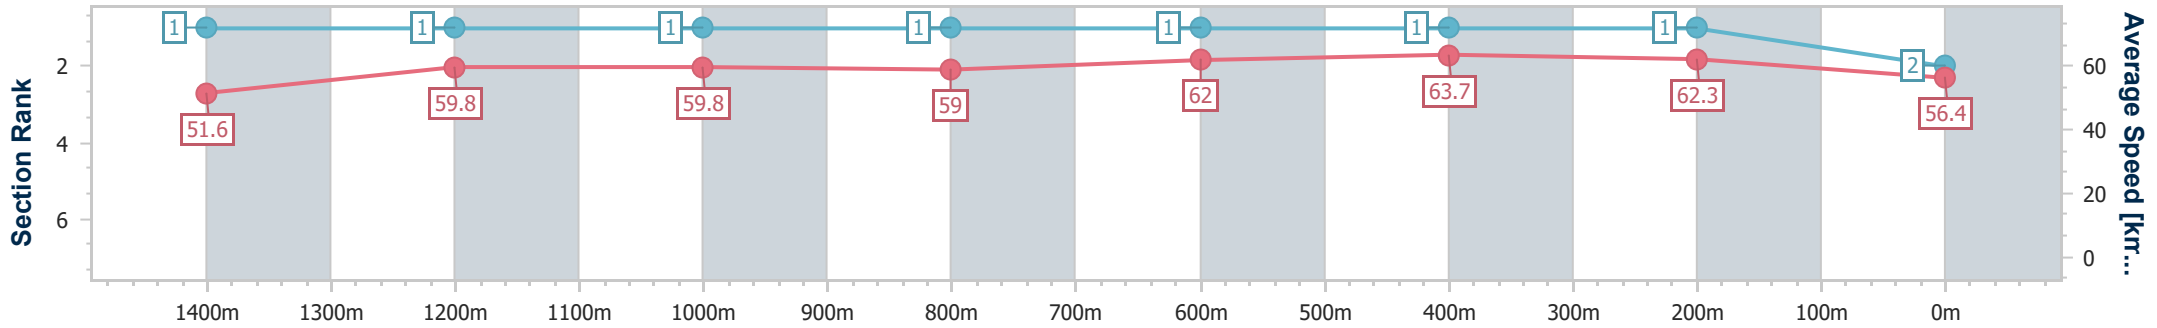

Eagle Farm QLD Professional
Race 1: GIRLS DAY OUT ON SALE NOW Class 4 Handicap - 1600m

26 January 2024 - 12:49

Track Rating: Good 4, Weather: Fine, Rail Position: +12m Entire

BRISBANE RACING CLUB

Section	Overall	1400m	1200m	1000m	800m	600m	400m	200m
Section Times	1:37.57 [2] (0:13.93)	1:23.64 [1] (0:12.08)	1:11.56 [1] (0:12.10)	0:59.46 [1] (0:12.25)	0:47.21 [1] (0:11.57)	0:35.64 [1] (0:11.32)	0:24.32 [1] (0:11.58)	0:12.74 [1] (0:12.74)
Average Speed [km/h]	51.6	59.8	59.8	59.0	62.0	63.7	62.3	56.4
Top Speed [km/h]	61.4	61.0	61.0	59.9	63.8	64.7	64.2	59.8
Avg. Dist. to Rail [m]	3.4	0.9	1.6	1.4	1.2	0.3	0.6	2.2
Avg. Stride Freq. [Hz]	2.2	2.3	2.3	2.3	2.3	2.4	2.4	2.3
Avg. Stride Length [m]	6.6	7.2	7.3	7.2	7.5	7.4	7.2	6.7