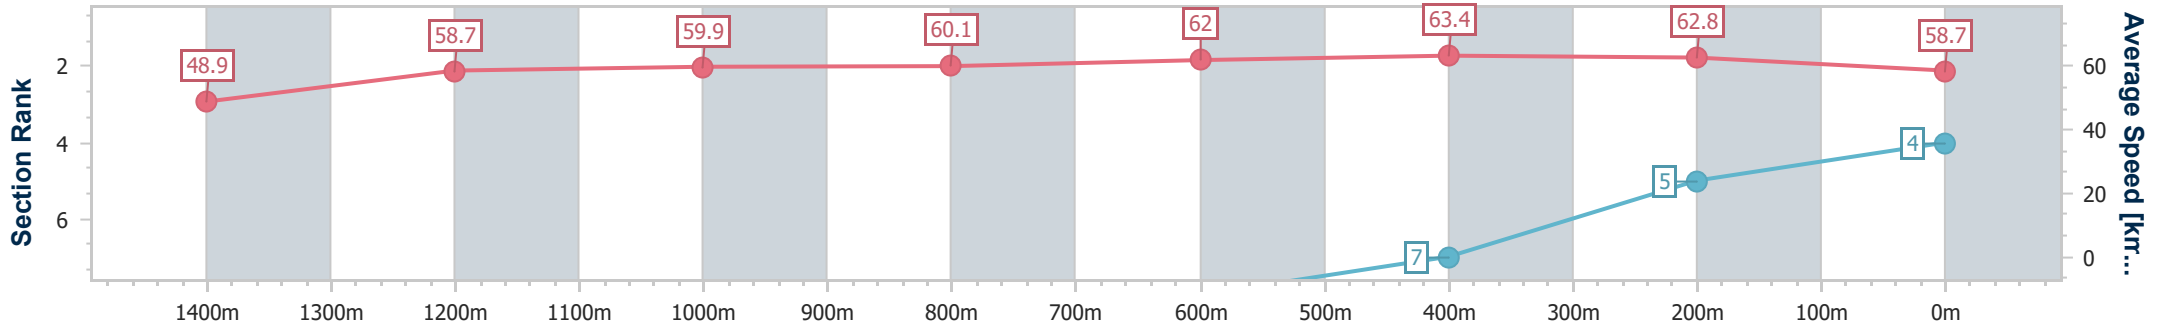

Eagle Farm QLD Professional
Race 1: GIRLS DAY OUT ON SALE NOW Class 4 Handicap - 1600m

26 January 2024 - 12:49

Track Rating: Good 4, Weather: Fine, Rail Position: +12m Entire

BRISBANE RACING CLUB

Section	Overall	1400m	1200m	1000m	800m	600m	400m	200m
Section Times	1:38.15 [4] (0:14.75)	1:23.40 [8] (0:12.28)	1:11.12 [8] (0:12.07)	0:59.05 [8] (0:12.12)	0:46.93 [8] (0:11.73)	0:35.20 [8] (0:11.48)	0:23.72 [7] (0:11.43)	0:12.29 [5] (0:12.29)
Average Speed [km/h]	48.9	58.7	59.9	60.1	62.0	63.4	62.8	58.7
Top Speed [km/h]	62.1	61.8	61.2	61.2	62.5	64.2	64.6	60.9
Avg. Dist. to Rail [m]	4.9	1.9	2.4	2.4	2.3	2.2	4.6	4.1
Avg. Stride Freq. [Hz]	2.1	2.2	2.3	2.3	2.3	2.4	2.4	2.3
Avg. Stride Length [m]	6.4	7.2	7.3	7.3	7.5	7.4	7.3	7.0