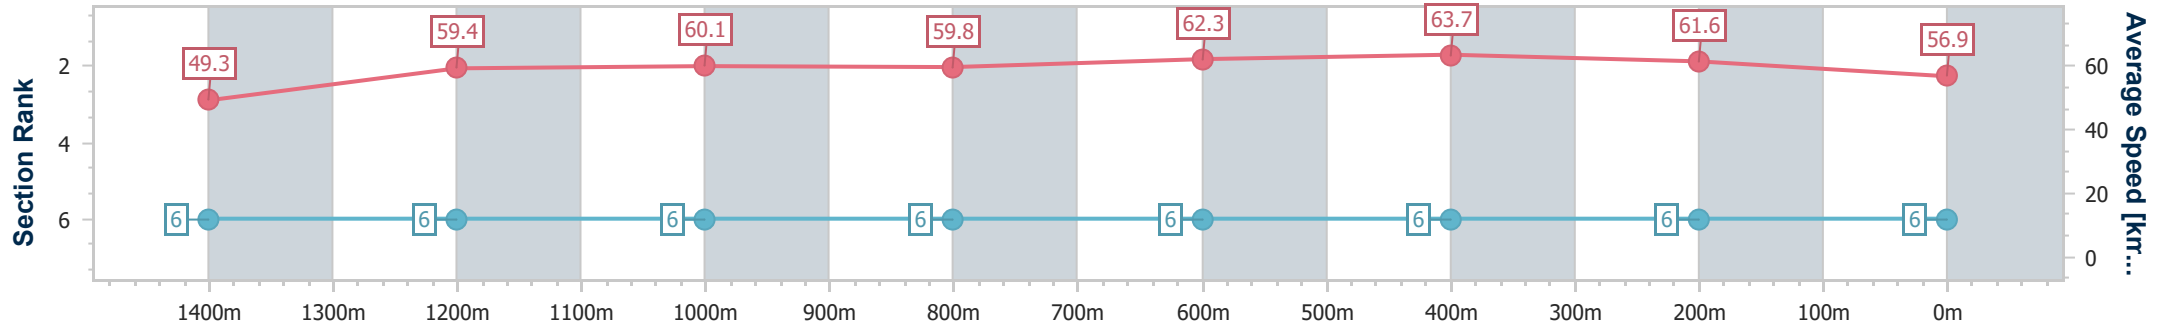

Eagle Farm QLD Professional
Race 1: GIRLS DAY OUT ON SALE NOW Class 4 Handicap - 1600m

26 January 2024 - 12:49

Track Rating: Good 4, Weather: Fine, Rail Position: +12m Entire

BRISBANE RACING CLUB

Section	Overall	1400m	1200m	1000m	800m	600m	400m	200m
Section Times	1:38.61 [6] (0:14.68)	1:23.93 [6] (0:12.12)	1:11.81 [6] (0:12.05)	0:59.76 [6] (0:12.25)	0:47.51 [6] (0:11.67)	0:35.84 [6] (0:11.47)	0:24.37 [6] (0:11.72)	0:12.65 [6] (0:12.65)
Average Speed [km/h]	49.3	59.4	60.1	59.8	62.3	63.7	61.6	56.9
Top Speed [km/h]	61.6	63.8	61.2	61.1	64.4	64.9	62.9	59.8
Avg. Dist. to Rail [m]	5.2	3.0	3.1	3.6	2.8	3.5	5.5	3.5
Avg. Stride Freq. [Hz]	2.1	2.2	2.2	2.2	2.3	2.3	2.3	2.2
Avg. Stride Length [m]	6.6	7.5	7.6	7.5	7.7	7.6	7.3	7.0

- [] Ranking at each section and finish
- .-.- No data available at this section
- NA No data available

Horse/Jockey Name	Vancity
Final Rank	7
Fastest Section Time (Section)	0:11.67 (800m)
Top Speed [km/h] (Section)	62.6 (600m)
Race State	Finished