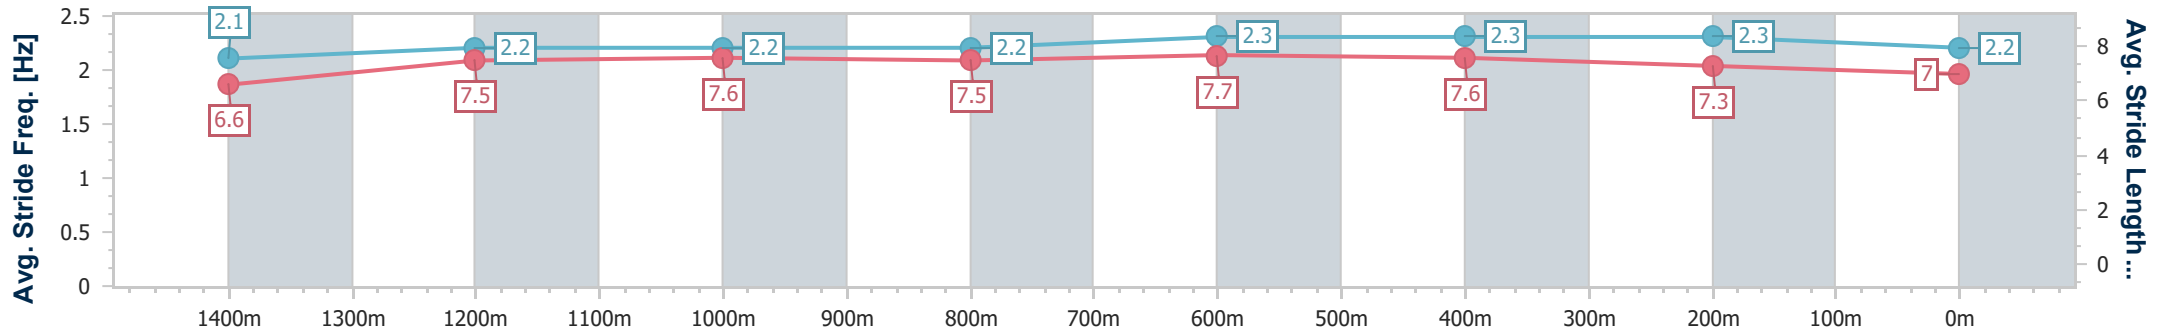

Eagle Farm QLD Professional
Race 1: GIRLS DAY OUT ON SALE NOW Class 4 Handicap - 1600m

26 January 2024 - 12:49

Track Rating: Good 4, Weather: Fine, Rail Position: +12m Entire

BRISBANE RACING CLUB

Section	Overall	1400m	1200m	1000m	800m	600m	400m	200m
Section Times	1:38.61 [6] (0:14.68)	1:23.93 [6] (0:12.12)	1:11.81 [6] (0:12.05)	0:59.76 [6] (0:12.25)	0:47.51 [6] (0:11.67)	0:35.84 [6] (0:11.47)	0:24.37 [6] (0:11.72)	0:12.65 [6] (0:12.65)
Average Speed [km/h]	49.3	59.4	60.1	59.8	62.3	63.7	61.6	56.9
Top Speed [km/h]	61.6	63.8	61.2	61.1	64.4	64.9	62.9	59.8
Avg. Dist. to Rail [m]	5.2	3.0	3.1	3.6	2.8	3.5	5.5	3.5
Avg. Stride Freq. [Hz]	2.1	2.2	2.2	2.2	2.3	2.3	2.3	2.2
Avg. Stride Length [m]	6.6	7.5	7.6	7.5	7.7	7.6	7.3	7.0

- [] Ranking at each section and finish
- .-.- No data available at this section
- NA No data available

Horse/Jockey Name	Vancity
Final Rank	7
Fastest Section Time (Section)	0:11.67 (800m)
Top Speed [km/h] (Section)	62.6 (600m)
Race State	Finished