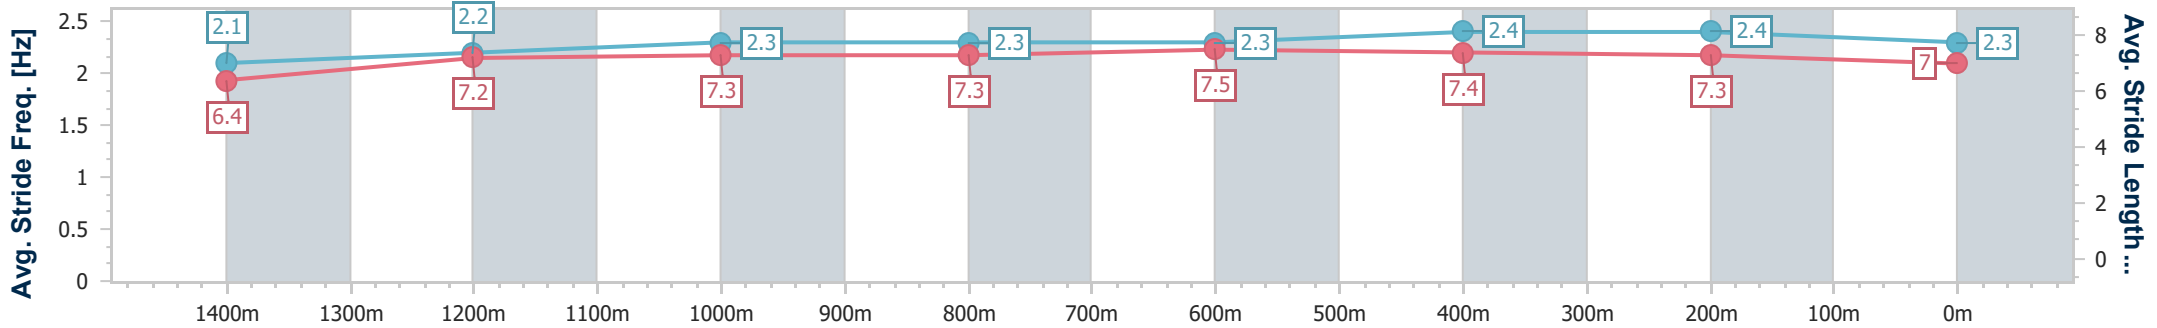

Eagle Farm QLD Professional
Race 1: GIRLS DAY OUT ON SALE NOW Class 4 Handicap - 1600m

26 January 2024 - 12:49

Track Rating: Good 4, Weather: Fine, Rail Position: +12m Entire

BRISBANE RACING CLUB

Section	Overall	1400m	1200m	1000m	800m	600m	400m	200m
Section Times	1:38.15 [4] (0:14.75)	1:23.40 [8] (0:12.28)	1:11.12 [8] (0:12.07)	0:59.05 [8] (0:12.12)	0:46.93 [8] (0:11.73)	0:35.20 [8] (0:11.48)	0:23.72 [7] (0:11.43)	0:12.29 [5] (0:12.29)
Average Speed [km/h]	48.9	58.7	59.9	60.1	62.0	63.4	62.8	58.7
Top Speed [km/h]	62.1	61.8	61.2	61.2	62.5	64.2	64.6	60.9
Avg. Dist. to Rail [m]	4.9	1.9	2.4	2.4	2.3	2.2	4.6	4.1
Avg. Stride Freq. [Hz]	2.1	2.2	2.3	2.3	2.3	2.4	2.4	2.3
Avg. Stride Length [m]	6.4	7.2	7.3	7.3	7.5	7.4	7.3	7.0