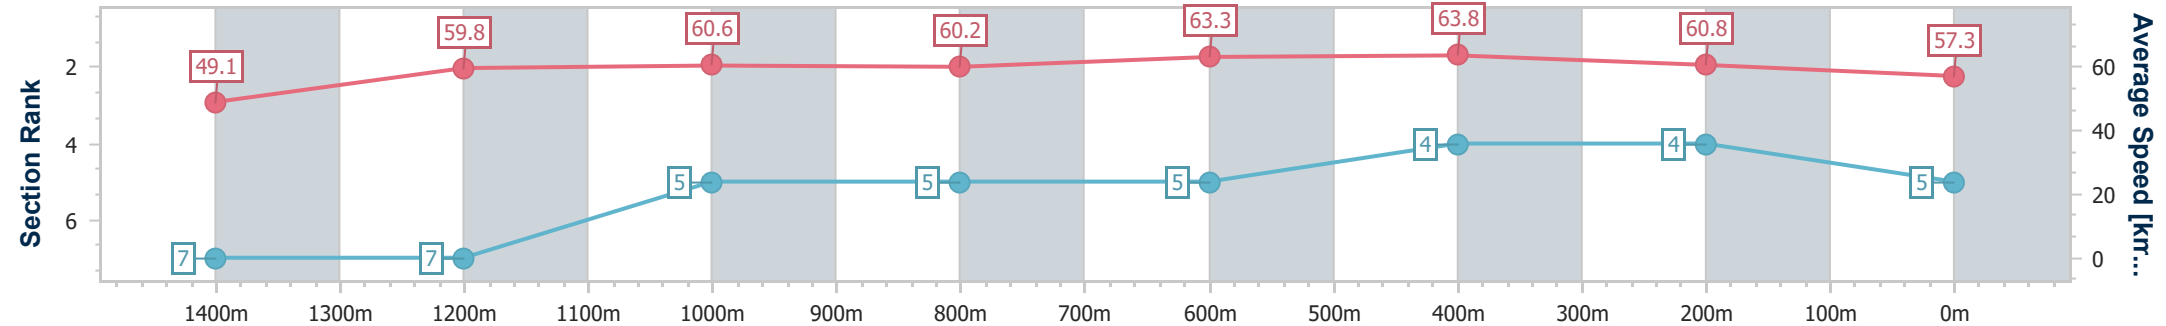

Eagle Farm QLD Professional
 Race 1: GIRLS DAY OUT ON SALE NOW Class 4 Handicap - 1600m

26 January 2024 - 12:49

Track Rating: Good 4, Weather: Fine, Rail Position: +12m Entire

BRISBANE RACING CLUB

Section	Overall	1400m	1200m	1000m	800m	600m	400m	200m
Section Times	1:38.42 [5] (0:14.70)	1:23.72 [7] (0:12.12)	1:11.60 [7] (0:11.96)	0:59.64 [5] (0:12.23)	0:47.41 [5] (0:11.53)	0:35.88 [5] (0:11.45)	0:24.43 [4] (0:11.84)	0:12.59 [4] (0:12.59)
Average Speed [km/h]	49.1	59.8	60.6	60.2	63.3	63.8	60.8	57.3
Top Speed [km/h]	61.0	61.0	61.4	61.1	64.6	64.4	62.8	59.3
Avg. Dist. to Rail [m]	6.8	4.6	5.5	4.5	3.5	3.1	6.2	4.9
Avg. Stride Freq. [Hz]	2.2	2.2	2.2	2.2	2.3	2.3	2.2	2.2
Avg. Stride Length [m]	6.3	7.6	7.7	7.7	7.8	7.7	7.5	7.2