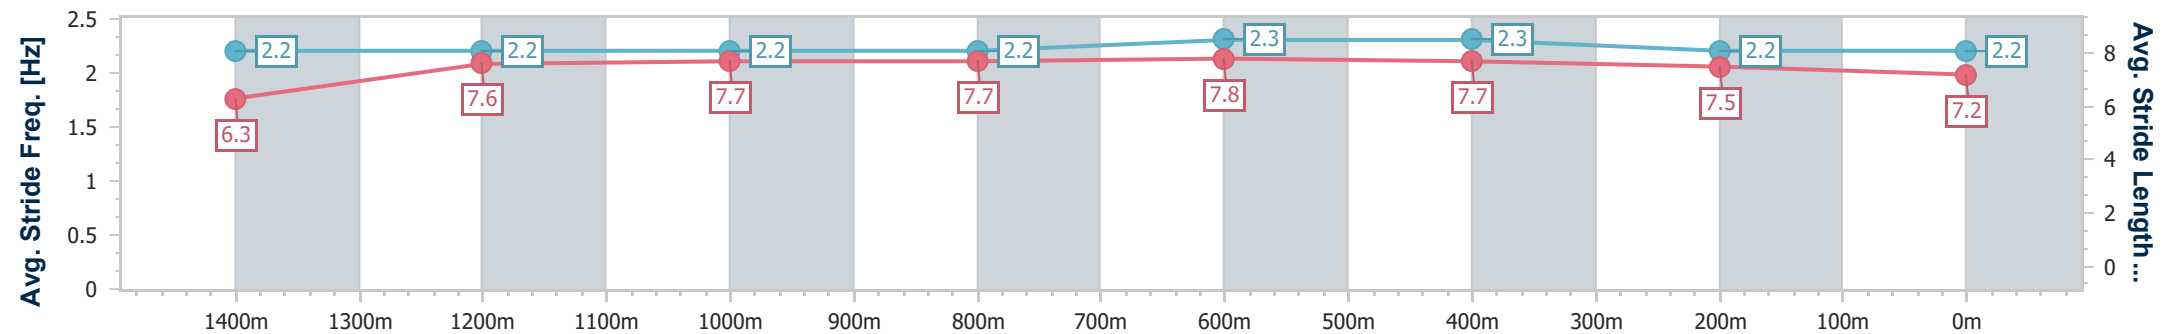

Eagle Farm QLD Professional
 Race 1: GIRLS DAY OUT ON SALE NOW Class 4 Handicap - 1600m

26 January 2024 - 12:49

Track Rating: Good 4, Weather: Fine, Rail Position: +12m Entire

BRISBANE RACING CLUB

Section	Overall	1400m	1200m	1000m	800m	600m	400m	200m
Section Times	1:38.42 [5] (0:14.70)	1:23.72 [7] (0:12.12)	1:11.60 [7] (0:11.96)	0:59.64 [5] (0:12.23)	0:47.41 [5] (0:11.53)	0:35.88 [5] (0:11.45)	0:24.43 [4] (0:11.84)	0:12.59 [4] (0:12.59)
Average Speed [km/h]	49.1	59.8	60.6	60.2	63.3	63.8	60.8	57.3
Top Speed [km/h]	61.0	61.0	61.4	61.1	64.6	64.4	62.8	59.3
Avg. Dist. to Rail [m]	6.8	4.6	5.5	4.5	3.5	3.1	6.2	4.9
Avg. Stride Freq. [Hz]	2.2	2.2	2.2	2.2	2.3	2.3	2.2	2.2
Avg. Stride Length [m]	6.3	7.6	7.7	7.7	7.8	7.7	7.5	7.2