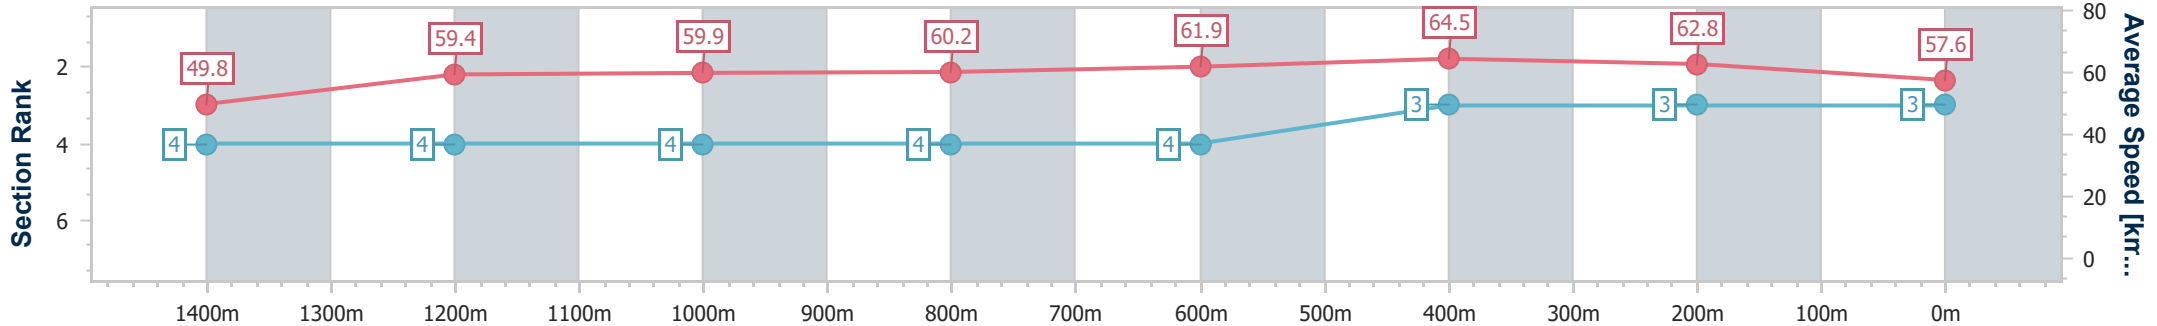

Eagle Farm QLD Professional
Race 1: GIRLS DAY OUT ON SALE NOW Class 4 Handicap - 1600m

26 January 2024 - 12:49

Track Rating: Good 4, Weather: Fine, Rail Position: +12m Entire

BRISBANE RACING CLUB

Section	Overall	1400m	1200m	1000m	800m	600m	400m	200m
Section Times	1:37.72 [3] (0:14.45)	1:23.27 [4] (0:12.16)	1:11.11 [4] (0:12.08)	0:59.03 [4] (0:12.11)	0:46.92 [4] (0:11.68)	0:35.24 [4] (0:11.26)	0:23.98 [3] (0:11.48)	0:12.50 [3] (0:12.50)
Average Speed [km/h]	49.8	59.4	59.9	60.2	61.9	64.5	62.8	57.6
Top Speed [km/h]	61.4	60.7	60.7	61.7	64.4	67.3	64.5	60.3
Avg. Dist. to Rail [m]	3.4	2.4	2.0	2.4	1.8	2.2	4.0	2.7
Avg. Stride Freq. [Hz]	2.2	2.2	2.2	2.2	2.2	2.3	2.3	2.2
Avg. Stride Length [m]	6.5	7.6	7.7	7.7	7.7	7.6	7.5	7.2