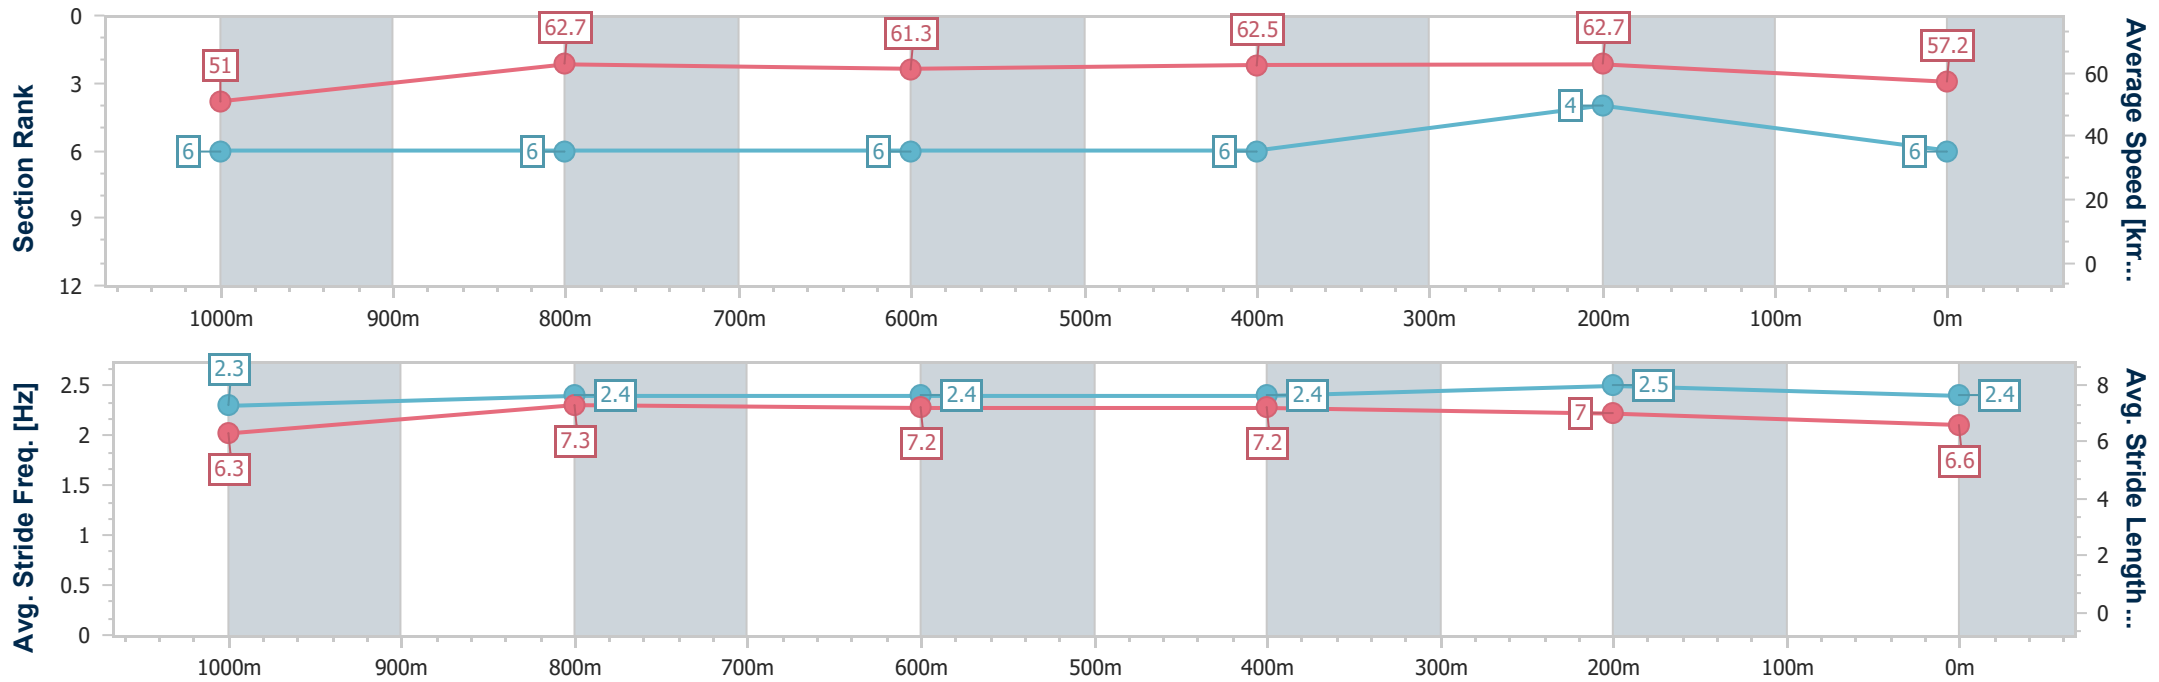

Section	Overall	1000m	800m	600m	400m	200m
Section Times	1:13.17 [6] (0:14.17)	0:59.00 [6] (0:11.61)	0:47.39 [6] (0:11.74)	0:35.65 [6] (0:11.56)	0:24.09 [6] (0:11.49)	0:12.60 [4] (0:12.60)
Average Speed [km/h]	51.0	62.7	61.3	62.5	62.7	57.2
Top Speed [km/h]	63.1	64.0	63.9	63.6	64.5	60.9
Avg. Dist. to Rail [m]	2.7	2.1	0.6	0.6	4.8	3.5
Avg. Stride Freq. [Hz]	2.3	2.4	2.4	2.4	2.5	2.4
Avg. Stride Length [m]	6.3	7.3	7.2	7.2	7.0	6.6