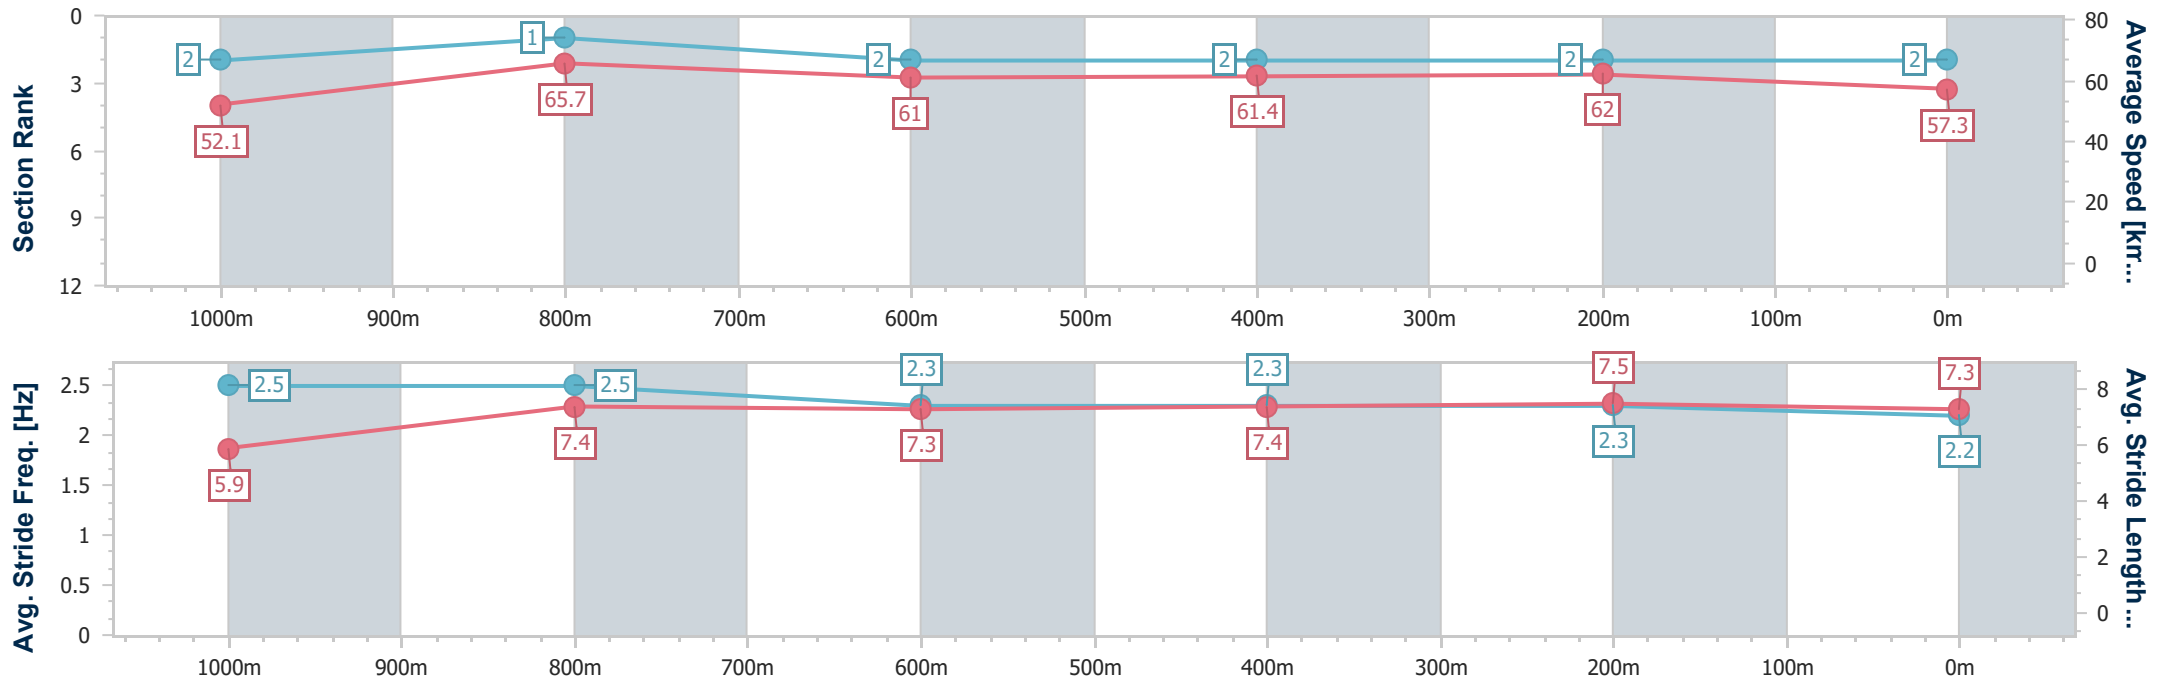

Section	Overall	1000m	800m	600m	400m	200m
Section Times	1:12.79 [2] (0:13.92)	0:58.87 [2] (0:11.11)	0:47.76 [1] (0:11.89)	0:35.87 [2] (0:11.70)	0:24.17 [2] (0:11.64)	0:12.53 [2] (0:12.53)
Average Speed [km/h]	52.1	65.7	61.0	61.4	62.0	57.3
Top Speed [km/h]	65.9	67.1	62.8	62.4	63.4	59.9
Avg. Dist. to Rail [m]	7.4	3.3	1.5	0.6	1.2	0.5
Avg. Stride Freq. [Hz]	2.5	2.5	2.3	2.3	2.3	2.2
Avg. Stride Length [m]	5.9	7.4	7.3	7.4	7.5	7.3