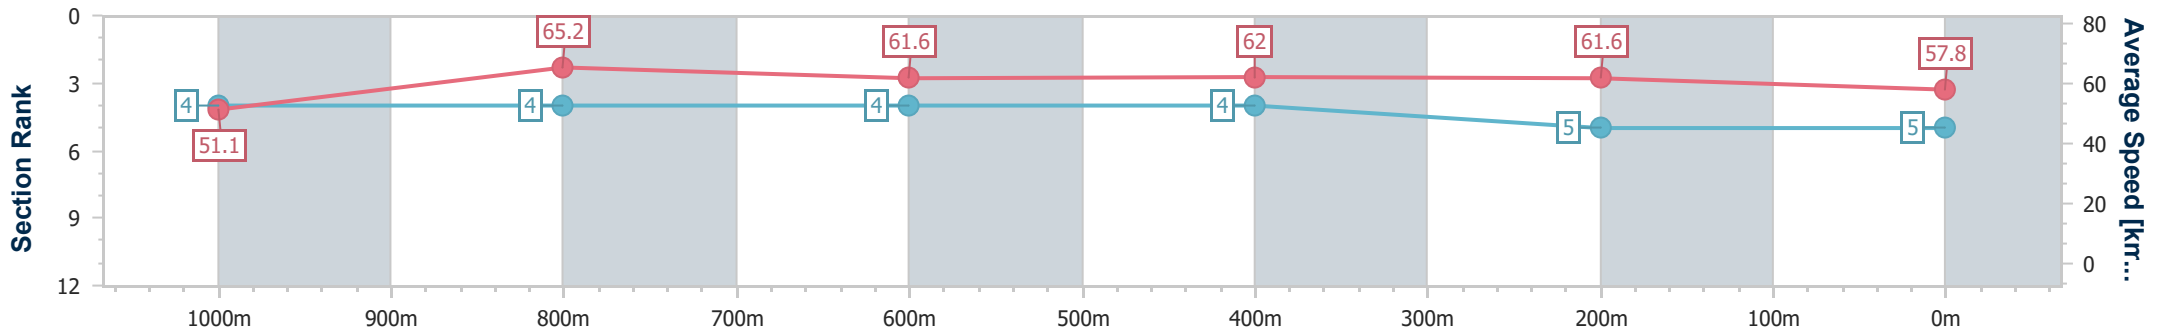

Section	Overall	1000m	800m	600m	400m	200m
Section Times	1:13.06 [5] (0:14.13)	0:58.93 [4] (0:11.26)	0:47.67 [4] (0:11.80)	0:35.87 [4] (0:11.72)	0:24.15 [4] (0:11.70)	0:12.45 [5] (0:12.45)
Average Speed [km/h]	51.1	65.2	61.6	62.0	61.6	57.8
Top Speed [km/h]	66.7	67.5	63.8	63.0	62.3	61.0
Avg. Dist. to Rail [m]	5.5	3.2	2.7	2.1	4.4	4.1
Avg. Stride Freq. [Hz]	2.3	2.4	2.3	2.3	2.3	2.3
Avg. Stride Length [m]	6.1	7.5	7.5	7.5	7.4	7.1