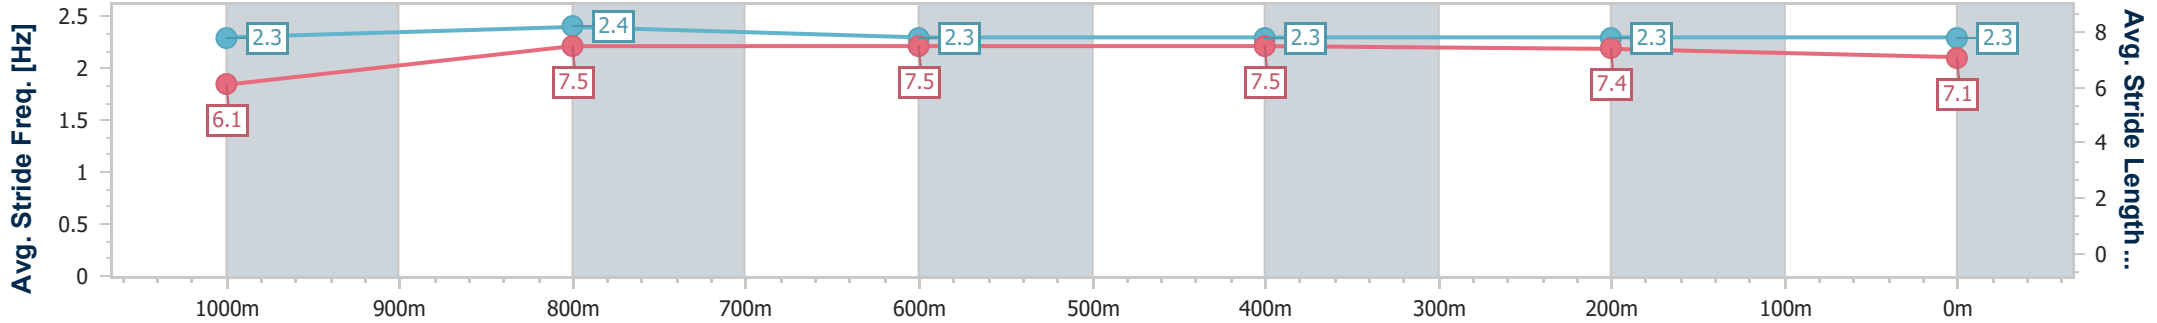

Section	Overall	1000m	800m	600m	400m	200m
Section Times	1:13.06 [5] (0:14.13)	0:58.93 [4] (0:11.26)	0:47.67 [4] (0:11.80)	0:35.87 [4] (0:11.72)	0:24.15 [4] (0:11.70)	0:12.45 [5] (0:12.45)
Average Speed [km/h]	51.1	65.2	61.6	62.0	61.6	57.8
Top Speed [km/h]	66.7	67.5	63.8	63.0	62.3	61.0
Avg. Dist. to Rail [m]	5.5	3.2	2.7	2.1	4.4	4.1
Avg. Stride Freq. [Hz]	2.3	2.4	2.3	2.3	2.3	2.3
Avg. Stride Length [m]	6.1	7.5	7.5	7.5	7.4	7.1