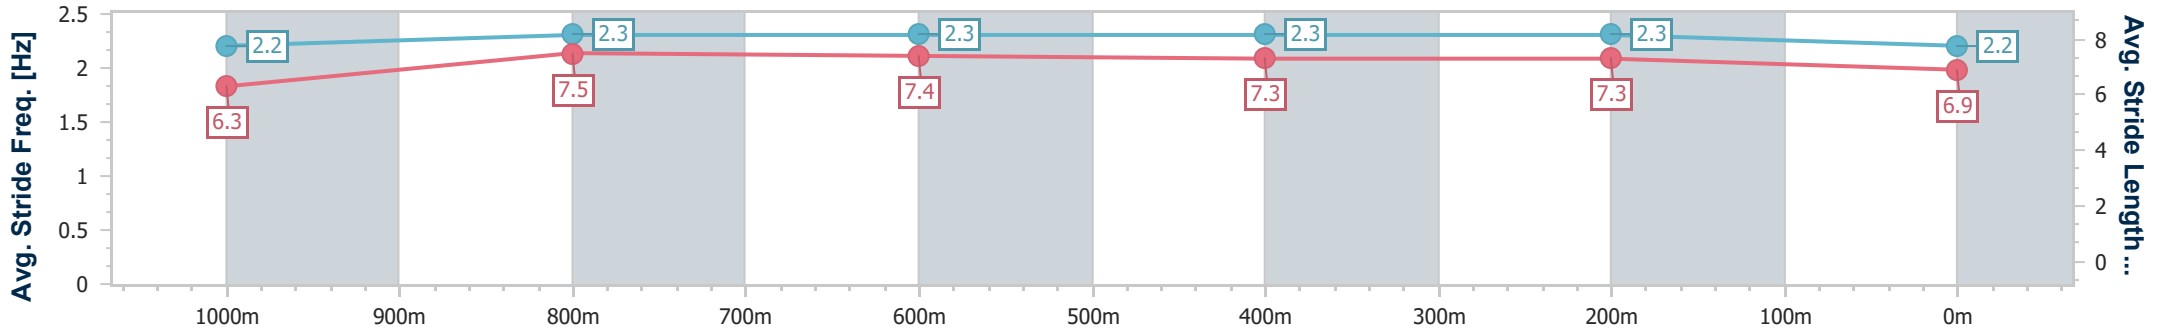

- [] Ranking at each section and finish
- .-.- No data available at this section
- NA No data available

Horse/Jockey Name	Stella Enigma
Final Rank	10
Fastest Section Time (Section)	0:11.42 (1000m)
Top Speed [km/h] (Section)	64.8 (800m)
Race State	Finished

Section	Overall	1000m	800m	600m	400m	200m
Section Times	1:14.02 [10] (0:14.54)	0:59.48 [9] (0:11.42)	0:48.06 [8] (0:11.60)	0:36.46 [7] (0:11.80)	0:24.66 [7] (0:11.76)	0:12.90 [9] (0:12.90)
Average Speed [km/h]	49.5	63.1	61.4	61.0	61.1	55.8
Top Speed [km/h]	64.2	64.3	64.8	62.0	62.4	61.4
Avg. Dist. to Rail [m]	2.5	0.5	1.6	1.0	1.3	1.2
Avg. Stride Freq. [Hz]	2.2	2.3	2.3	2.3	2.3	2.2
Avg. Stride Length [m]	6.3	7.5	7.4	7.3	7.3	6.9