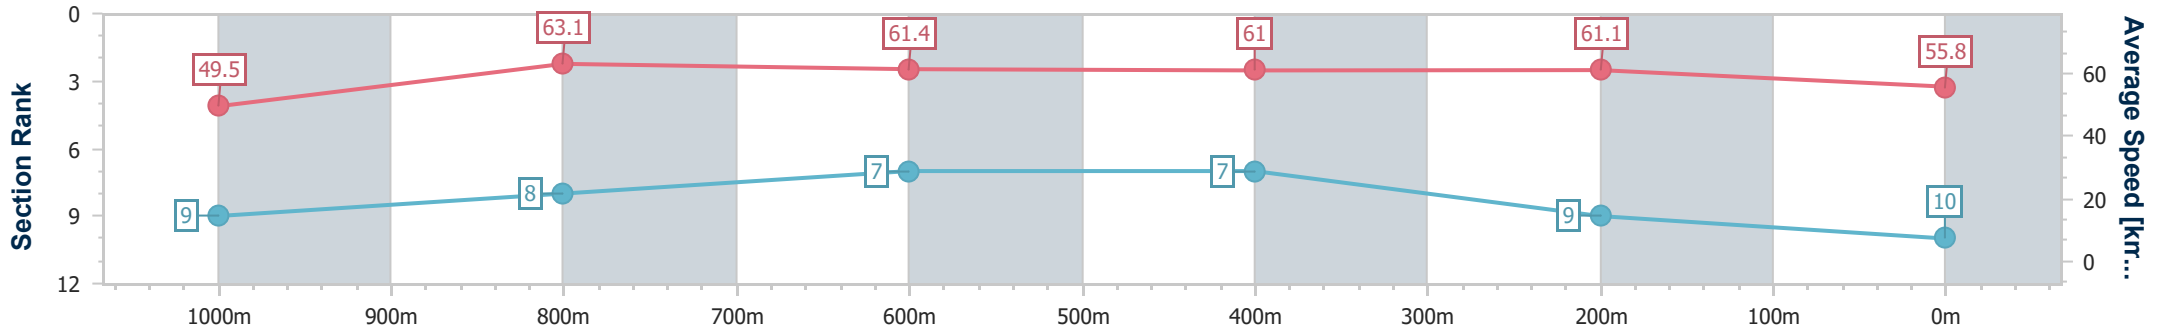

Section	Overall	1000m	800m	600m	400m	200m
Section Times	1:14.02 [10] (0:14.54)	0:59.48 [9] (0:11.42)	0:48.06 [8] (0:11.60)	0:36.46 [7] (0:11.80)	0:24.66 [7] (0:11.76)	0:12.90 [9] (0:12.90)
Average Speed [km/h]	49.5	63.1	61.4	61.0	61.1	55.8
Top Speed [km/h]	64.2	64.3	64.8	62.0	62.4	61.4
Avg. Dist. to Rail [m]	2.5	0.5	1.6	1.0	1.3	1.2
Avg. Stride Freq. [Hz]	2.2	2.3	2.3	2.3	2.3	2.2
Avg. Stride Length [m]	6.3	7.5	7.4	7.3	7.3	6.9