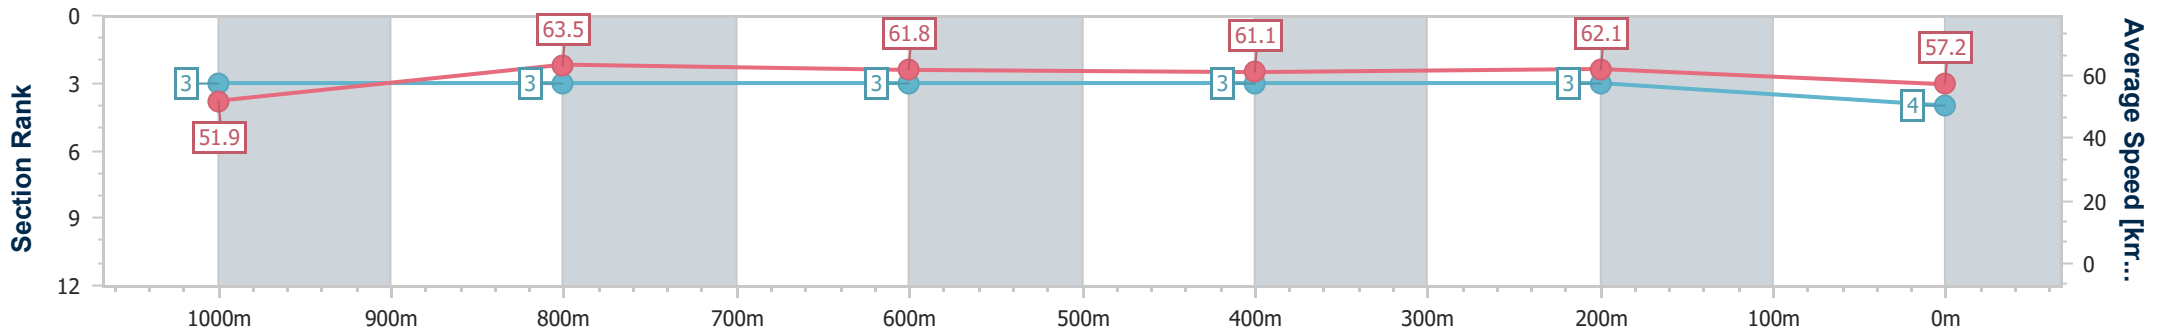

Section	Overall	1000m	800m	600m	400m	200m
Section Times	1:13.00 [4] (0:13.97)	0:59.03 [3] (0:11.39)	0:47.64 [3] (0:11.69)	0:35.95 [3] (0:11.76)	0:24.19 [3] (0:11.62)	0:12.57 [3] (0:12.57)
Average Speed [km/h]	51.9	63.5	61.8	61.1	62.1	57.2
Top Speed [km/h]	62.8	64.8	64.4	61.9	63.1	60.4
Avg. Dist. to Rail [m]	2.0	1.9	0.5	0.4	1.6	1.3
Avg. Stride Freq. [Hz]	2.3	2.3	2.3	2.3	2.3	2.3
Avg. Stride Length [m]	6.3	7.6	7.6	7.4	7.4	7.0