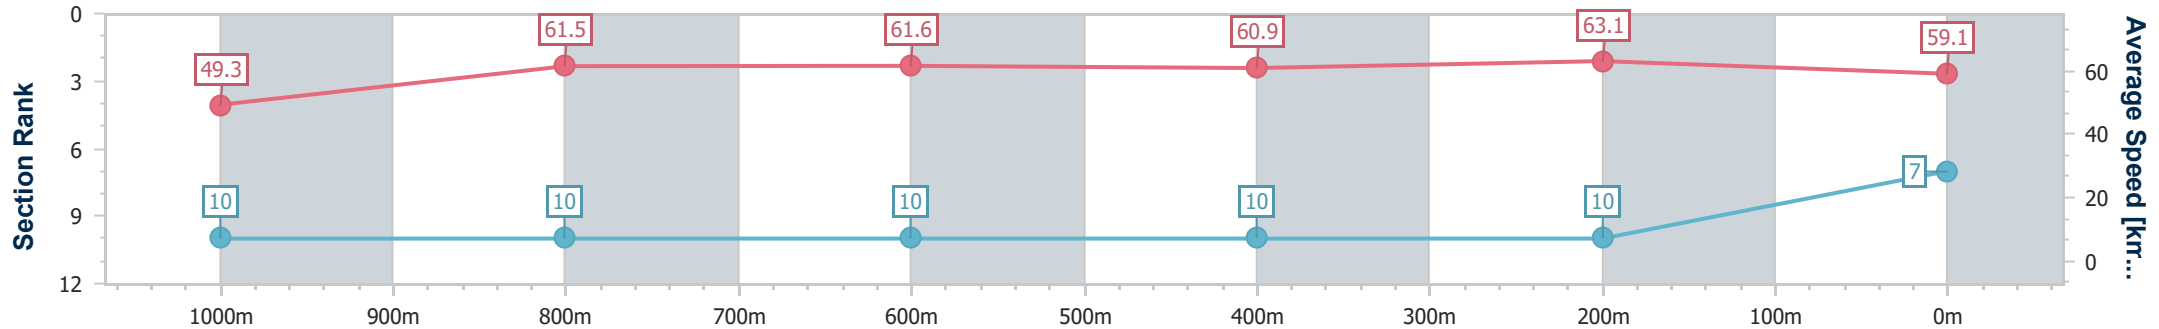

Section	Overall	1000m	800m	600m	400m	200m
Section Times	1:13.37 [7] (0:14.59)	0:58.78 [10] (0:11.73)	0:47.05 [10] (0:11.65)	0:35.40 [10] (0:11.80)	0:23.60 [10] (0:11.38)	0:12.22 [10] (0:12.22)
Average Speed [km/h]	49.3	61.5	61.6	60.9	63.1	59.1
Top Speed [km/h]	63.9	63.2	63.6	64.0	64.5	62.7
Avg. Dist. to Rail [m]	2.0	0.5	0.7	1.1	3.3	0.9
Avg. Stride Freq. [Hz]	2.2	2.3	2.3	2.3	2.4	2.3
Avg. Stride Length [m]	6.2	7.4	7.4	7.2	7.3	7.2