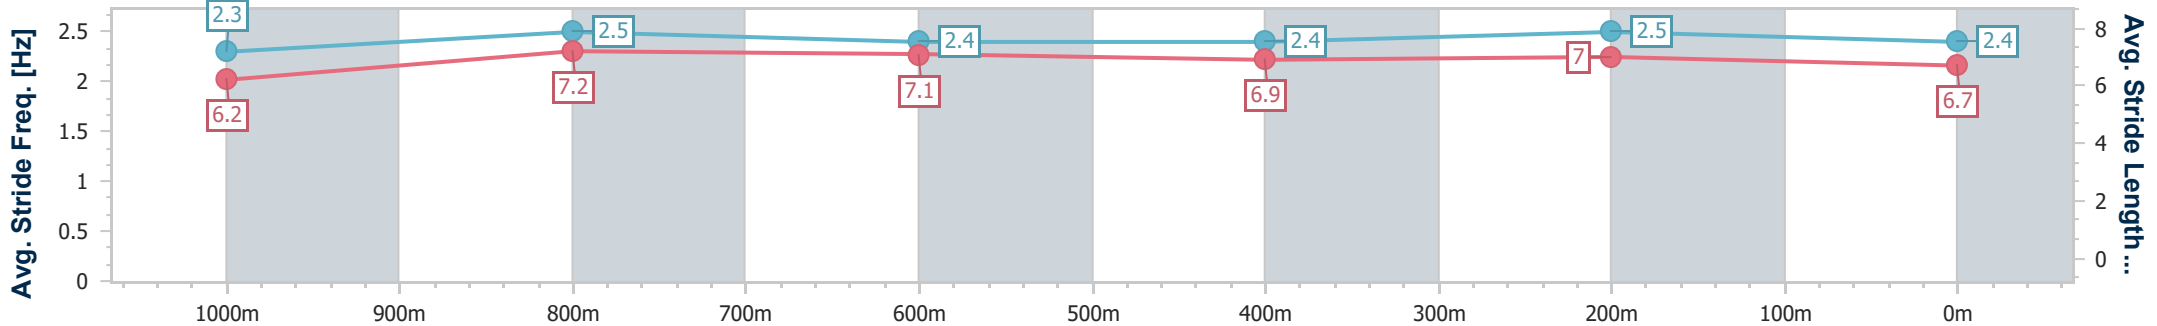

Section	Overall	1000m	800m	600m	400m	200m
Section Times	1:12.62 [1] (0:13.88)	0:58.74 [1] (0:11.19)	0:47.55 [2] (0:11.72)	0:35.83 [1] (0:11.82)	0:24.01 [1] (0:11.40)	0:12.61 [1] (0:12.61)
Average Speed [km/h]	51.9	64.8	61.3	60.8	63.1	57.1
Top Speed [km/h]	64.6	65.4	63.4	62.1	64.4	61.2
Avg. Dist. to Rail [m]	1.1	1.3	0.6	0.8	1.5	1.2
Avg. Stride Freq. [Hz]	2.3	2.5	2.4	2.4	2.5	2.4
Avg. Stride Length [m]	6.2	7.2	7.1	6.9	7.0	6.7