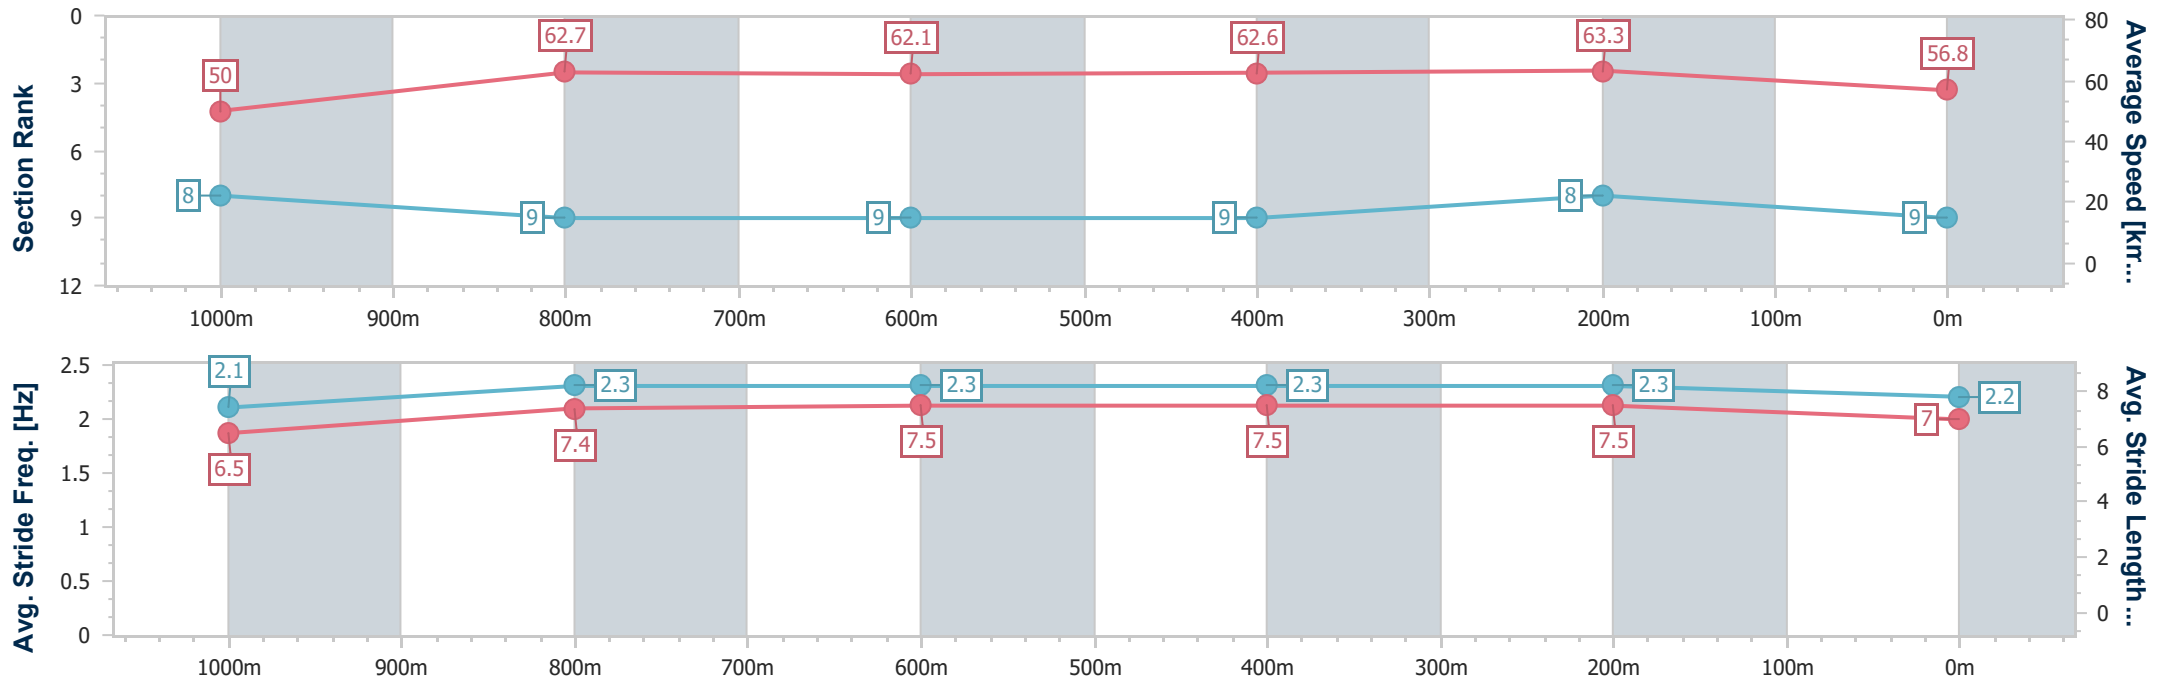

Section	Overall	1000m	800m	600m	400m	200m
Section Times	1:13.53 [9] (0:14.50)	0:59.03 [8] (0:11.65)	0:47.38 [9] (0:11.71)	0:35.67 [9] (0:11.61)	0:24.06 [9] (0:11.38)	0:12.68 [8] (0:12.68)
Average Speed [km/h]	50.0	62.7	62.1	62.6	63.3	56.8
Top Speed [km/h]	64.2	65.0	66.6	65.3	65.2	61.0
Avg. Dist. to Rail [m]	6.5	3.3	2.2	2.5	7.8	5.6
Avg. Stride Freq. [Hz]	2.1	2.3	2.3	2.3	2.3	2.2
Avg. Stride Length [m]	6.5	7.4	7.5	7.5	7.5	7.0