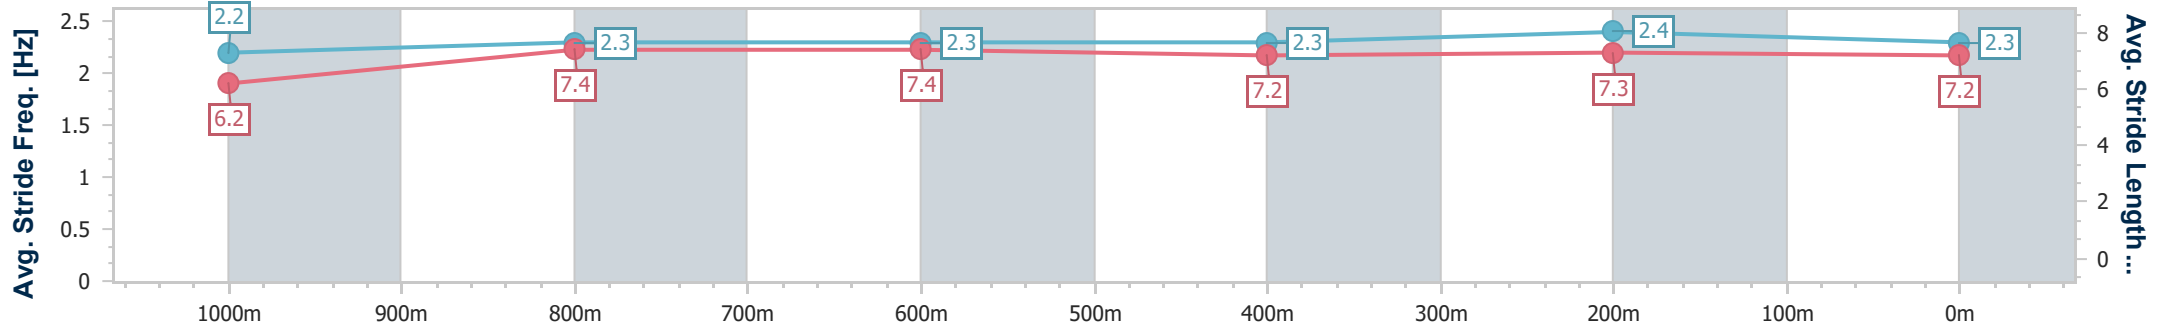

Section	Overall	1000m	800m	600m	400m	200m
Section Times	1:13.37 [7] (0:14.59)	0:58.78 [10] (0:11.73)	0:47.05 [10] (0:11.65)	0:35.40 [10] (0:11.80)	0:23.60 [10] (0:11.38)	0:12.22 [10] (0:12.22)
Average Speed [km/h]	49.3	61.5	61.6	60.9	63.1	59.1
Top Speed [km/h]	63.9	63.2	63.6	64.0	64.5	62.7
Avg. Dist. to Rail [m]	2.0	0.5	0.7	1.1	3.3	0.9
Avg. Stride Freq. [Hz]	2.2	2.3	2.3	2.3	2.4	2.3
Avg. Stride Length [m]	6.2	7.4	7.4	7.2	7.3	7.2