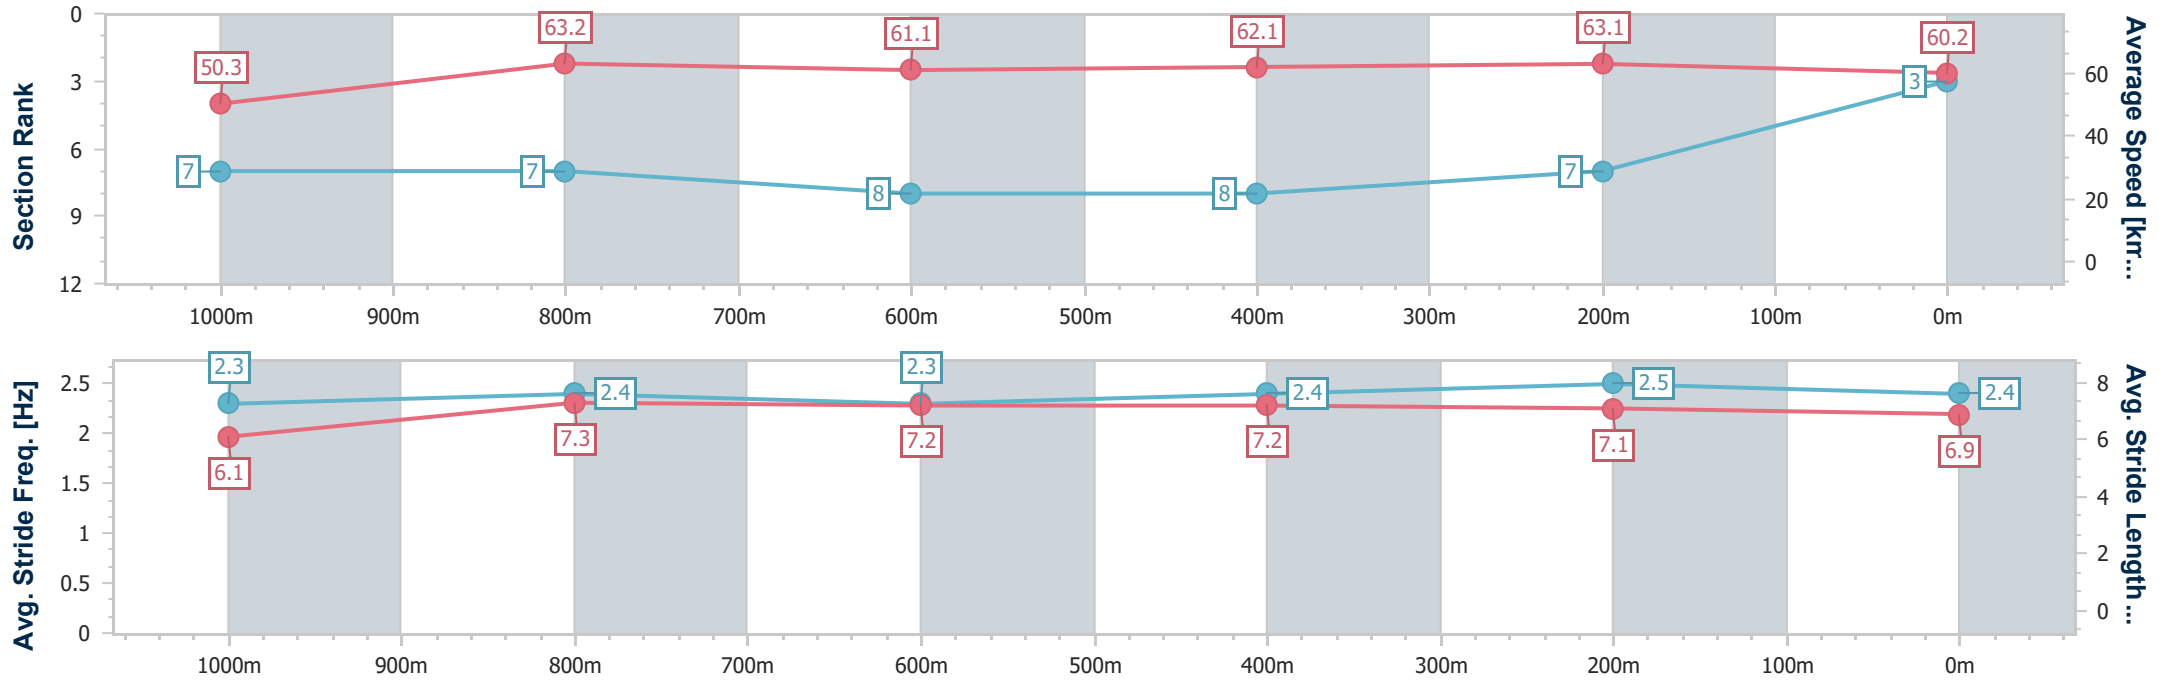

Section	Overall	1000m	800m	600m	400m	200m
Section Times	1:12.80 [3] (0:14.41)	0:58.39 [7] (0:11.50)	0:46.89 [7] (0:11.84)	0:35.05 [8] (0:11.63)	0:23.42 [8] (0:11.41)	0:12.01 [7] (0:12.01)
Average Speed [km/h]	50.3	63.2	61.1	62.1	63.1	60.2
Top Speed [km/h]	62.5	65.3	64.7	64.1	64.1	62.2
Avg. Dist. to Rail [m]	6.2	2.4	1.3	0.8	6.9	4.9
Avg. Stride Freq. [Hz]	2.3	2.4	2.3	2.4	2.5	2.4
Avg. Stride Length [m]	6.1	7.3	7.2	7.2	7.1	6.9