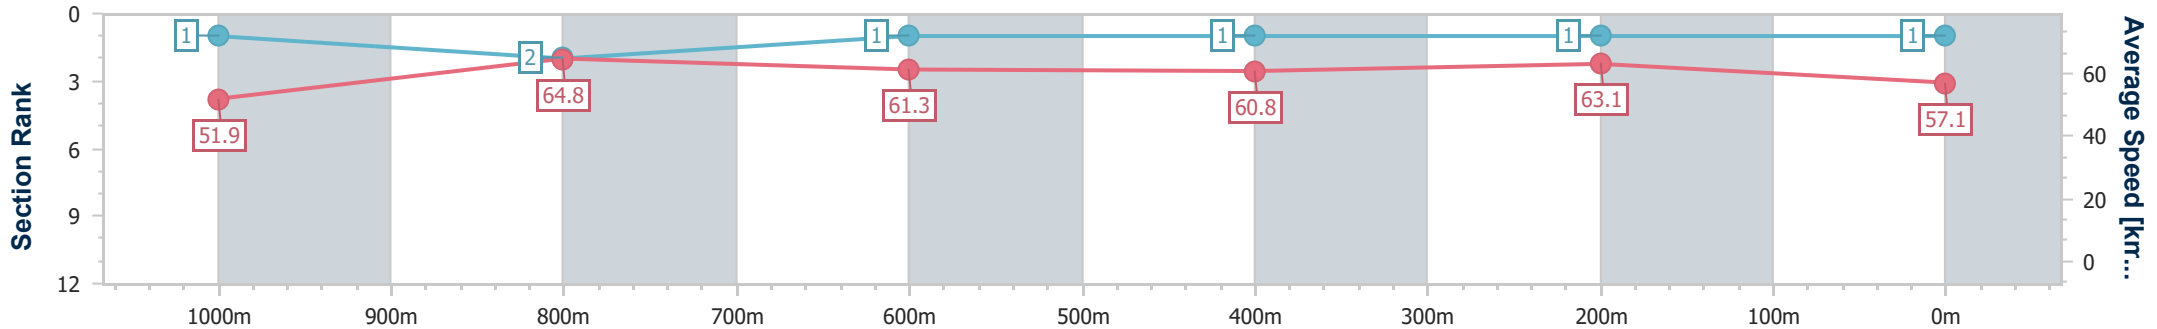

Section	Overall	1000m	800m	600m	400m	200m
Section Times	1:12.62 [1] (0:13.88)	0:58.74 [1] (0:11.19)	0:47.55 [2] (0:11.72)	0:35.83 [1] (0:11.82)	0:24.01 [1] (0:11.40)	0:12.61 [1] (0:12.61)
Average Speed [km/h]	51.9	64.8	61.3	60.8	63.1	57.1
Top Speed [km/h]	64.6	65.4	63.4	62.1	64.4	61.2
Avg. Dist. to Rail [m]	1.1	1.3	0.6	0.8	1.5	1.2
Avg. Stride Freq. [Hz]	2.3	2.5	2.4	2.4	2.5	2.4
Avg. Stride Length [m]	6.2	7.2	7.1	6.9	7.0	6.7