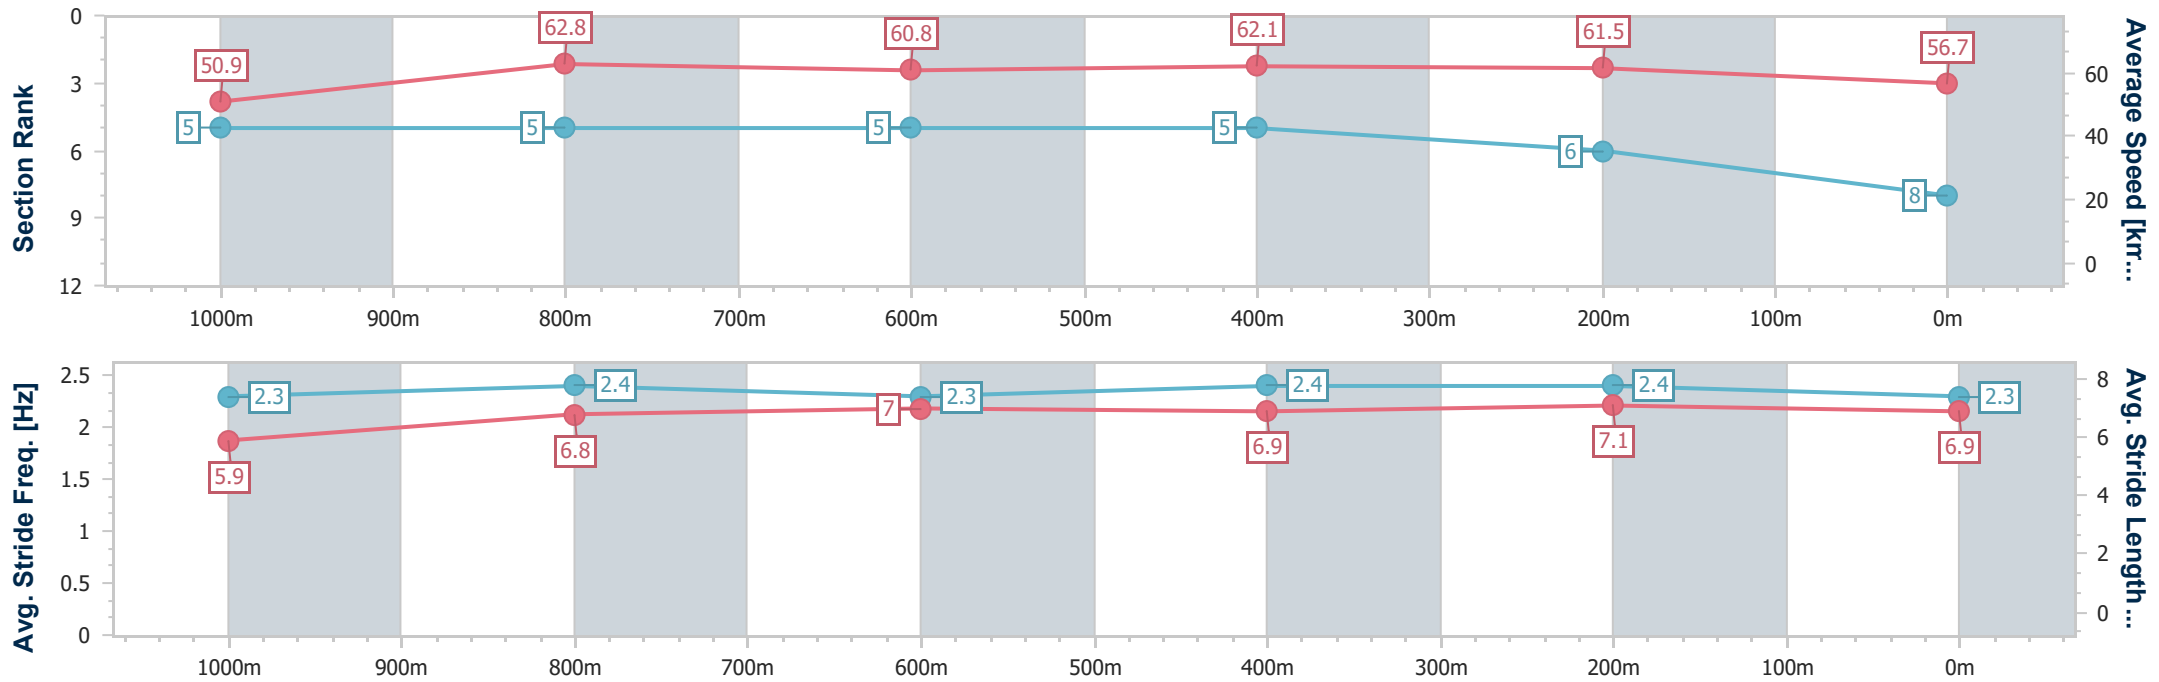

Section	Overall	1000m	800m	600m	400m	200m
Section Times	1:13.40 [8] (0:14.15)	0:59.25 [5] (0:11.51)	0:47.74 [5] (0:11.81)	0:35.93 [5] (0:11.53)	0:24.40 [5] (0:11.70)	0:12.70 [6] (0:12.70)
Average Speed [km/h]	50.9	62.8	60.8	62.1	61.5	56.7
Top Speed [km/h]	63.6	64.4	63.6	63.2	62.8	59.7
Avg. Dist. to Rail [m]	1.9	1.1	0.8	1.3	1.3	1.5
Avg. Stride Freq. [Hz]	2.3	2.4	2.3	2.4	2.4	2.3
Avg. Stride Length [m]	5.9	6.8	7.0	6.9	7.1	6.9