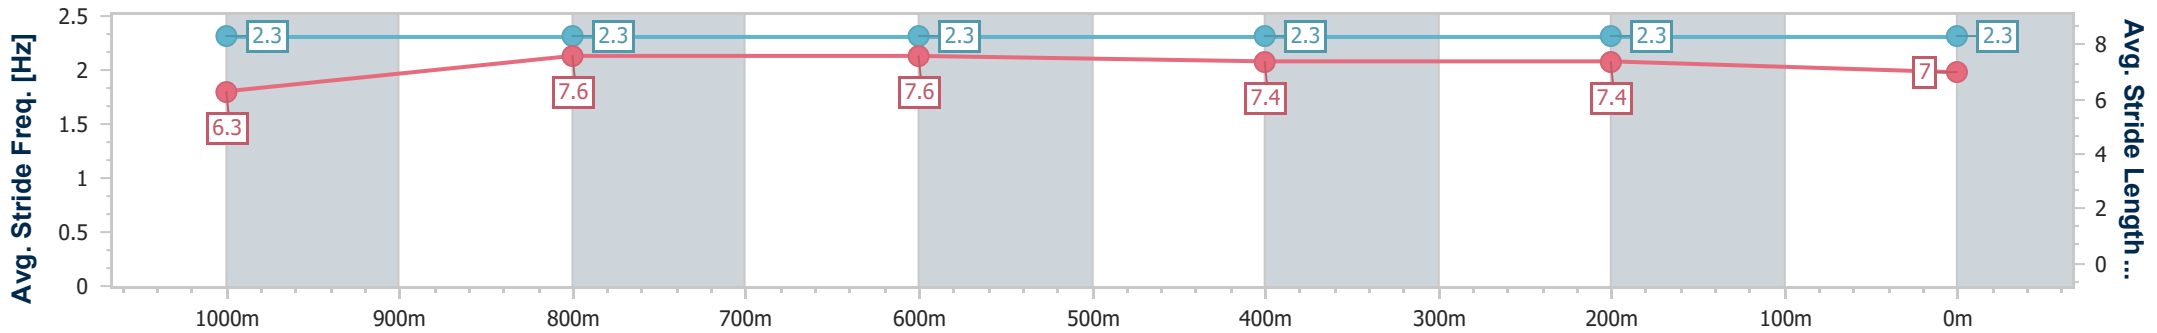

Section	Overall	1000m	800m	600m	400m	200m
Section Times	1:13.00 [4] (0:13.97)	0:59.03 [3] (0:11.39)	0:47.64 [3] (0:11.69)	0:35.95 [3] (0:11.76)	0:24.19 [3] (0:11.62)	0:12.57 [3] (0:12.57)
Average Speed [km/h]	51.9	63.5	61.8	61.1	62.1	57.2
Top Speed [km/h]	62.8	64.8	64.4	61.9	63.1	60.4
Avg. Dist. to Rail [m]	2.0	1.9	0.5	0.4	1.6	1.3
Avg. Stride Freq. [Hz]	2.3	2.3	2.3	2.3	2.3	2.3
Avg. Stride Length [m]	6.3	7.6	7.6	7.4	7.4	7.0