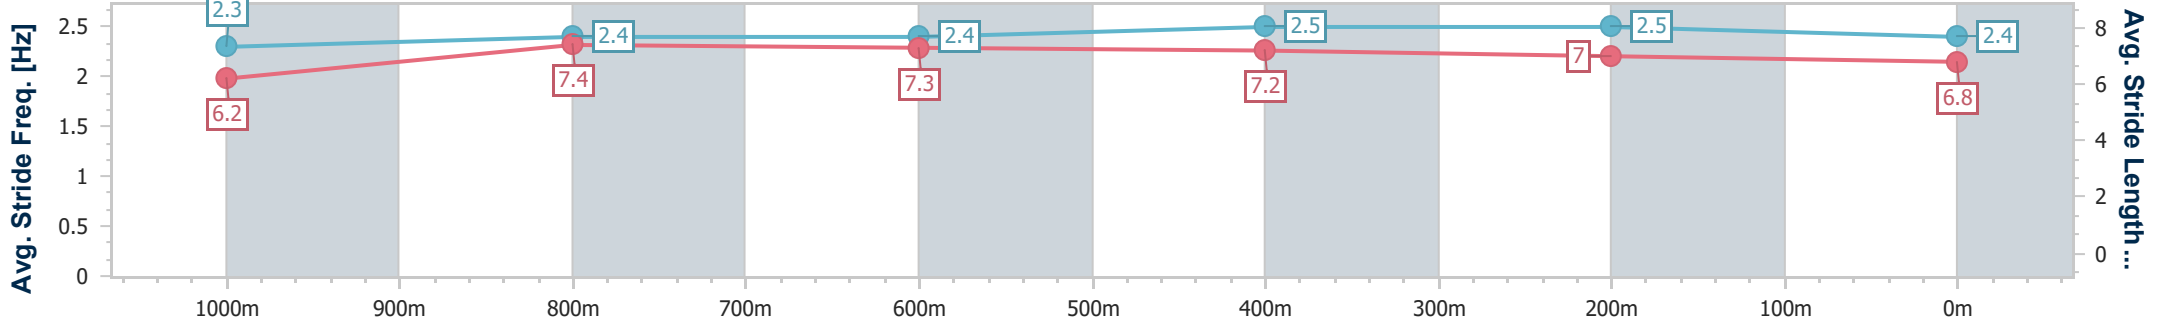

Section	Overall	1000m	800m	600m	400m	200m
Section Times	1:11.45 [3] (0:13.98)	0:57.47 [7] (0:11.37)	0:46.10 [8] (0:11.33)	0:34.77 [7] (0:11.38)	0:23.39 [7] (0:11.30)	0:12.09 [5] (0:12.09)
Average Speed [km/h]	51.8	64.0	63.9	63.6	63.6	59.6
Top Speed [km/h]	64.1	65.3	65.5	64.6	65.0	62.2
Avg. Dist. to Rail [m]	3.5	2.3	1.6	1.1	4.0	6.0
Avg. Stride Freq. [Hz]	2.3	2.4	2.4	2.5	2.5	2.4
Avg. Stride Length [m]	6.2	7.4	7.3	7.2	7.0	6.8