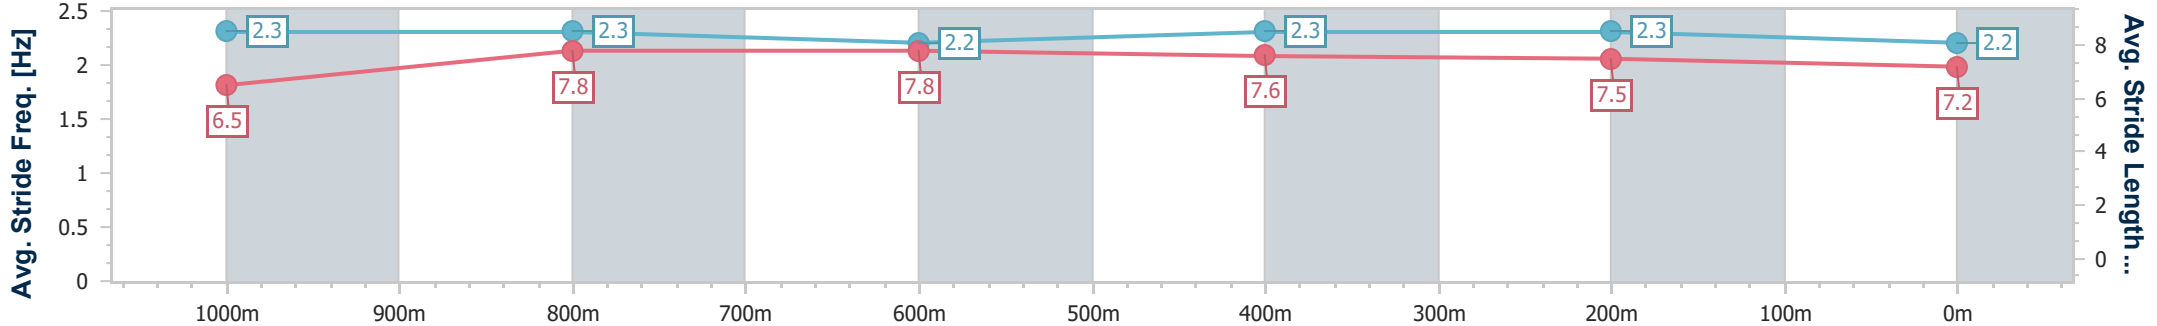

- [] Ranking at each section and finish
- .-.- No data available at this section
- NA No data available

Horse/Jockey Name	Boom Court
Final Rank	8
Fastest Section Time (Section)	0:11.19 (1000m)
Top Speed [km/h] (Section)	65.2 (Overall)
Race State	Finished

Section	Overall	1000m	800m	600m	400m	200m
Section Times	1:12.03 [8] (0:13.67)	0:58.36 [3] (0:11.19)	0:47.17 [3] (0:11.48)	0:35.69 [3] (0:11.49)	0:24.20 [3] (0:11.53)	0:12.67 [4]
Average Speed [km/h]	53.0	64.4	62.5	62.4	62.4	57.0
Top Speed [km/h]	65.2	64.9	64.0	62.9	64.1	61.1
Avg. Dist. to Rail [m]	1.3	0.7	0.4	1.0	0.3	0.6
Avg. Stride Freq. [Hz]	2.3	2.3	2.2	2.3	2.3	2.2
Avg. Stride Length [m]	6.5	7.8	7.8	7.6	7.5	7.2