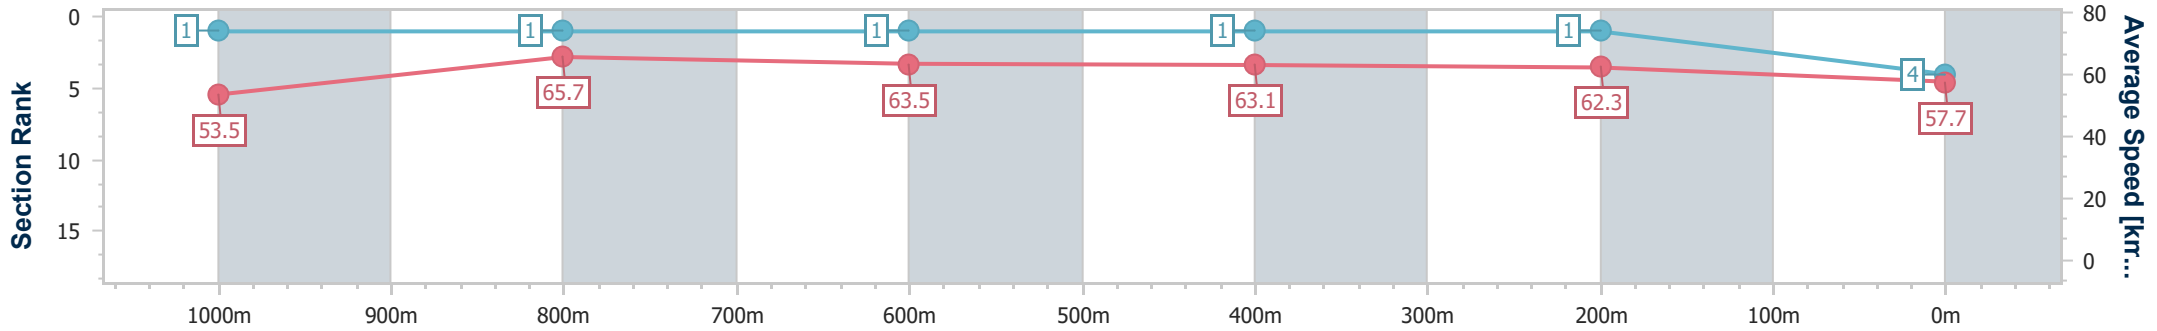

Section	Overall	1000m	800m	600m	400m	200m
Section Times	1:11.54 [4] (0:13.54)	0:58.00 [1] (0:11.03)	0:46.97 [1] (0:11.44)	0:35.53 [1] (0:11.51)	0:24.02 [1] (0:11.55)	0:12.47 [1] (0:12.47)
Average Speed [km/h]	53.5	65.7	63.5	63.1	62.3	57.7
Top Speed [km/h]	65.7	66.5	65.2	64.0	64.0	60.7
Avg. Dist. to Rail [m]	0.9	1.5	2.2	1.5	2.8	3.7
Avg. Stride Freq. [Hz]	2.3	2.3	2.3	2.3	2.4	2.3
Avg. Stride Length [m]	6.4	7.8	7.6	7.4	7.3	6.9