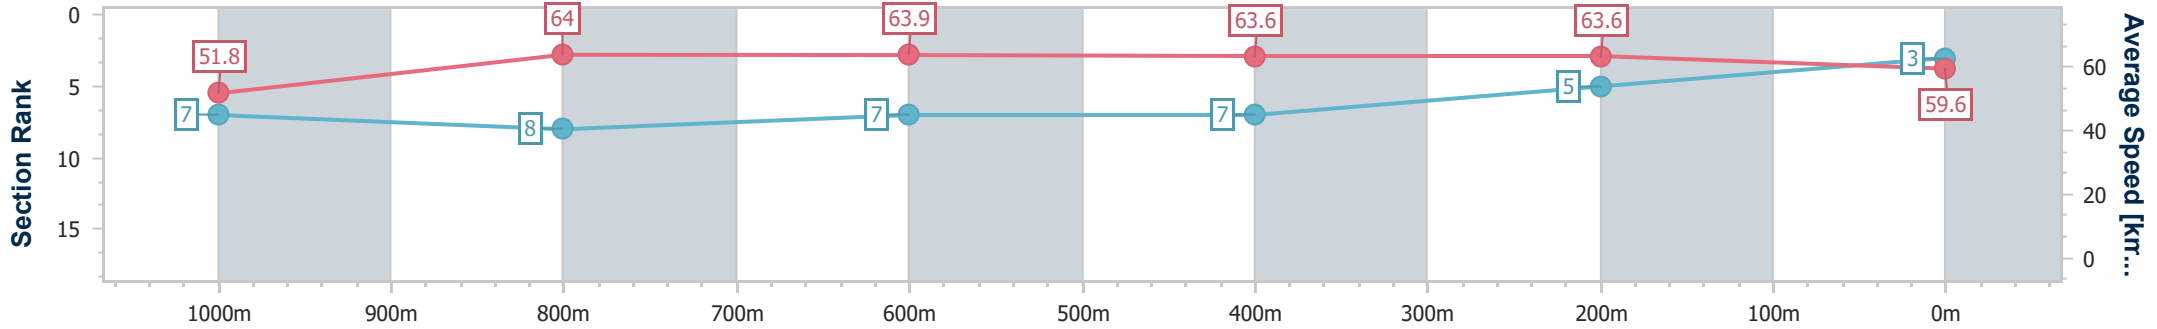

Section	Overall	1000m	800m	600m	400m	200m
Section Times	1:11.45 [3] (0:13.98)	0:57.47 [7] (0:11.37)	0:46.10 [8] (0:11.33)	0:34.77 [7] (0:11.38)	0:23.39 [7] (0:11.30)	0:12.09 [5] (0:12.09)
Average Speed [km/h]	51.8	64.0	63.9	63.6	63.6	59.6
Top Speed [km/h]	64.1	65.3	65.5	64.6	65.0	62.2
Avg. Dist. to Rail [m]	3.5	2.3	1.6	1.1	4.0	6.0
Avg. Stride Freq. [Hz]	2.3	2.4	2.4	2.5	2.5	2.4
Avg. Stride Length [m]	6.2	7.4	7.3	7.2	7.0	6.8