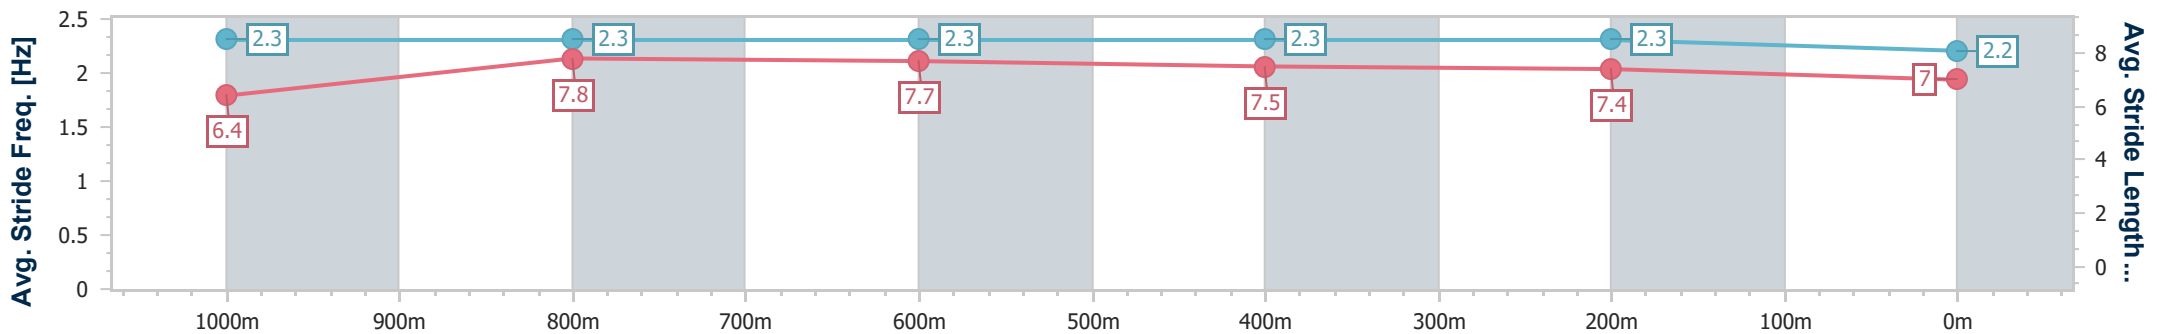

Section	Overall	1000m	800m	600m	400m	200m
Section Times	1:12.75 [9] (0:13.68)	0:59.07 [4] (0:11.34)	0:47.73 [4] (0:11.44)	0:36.29 [5] (0:11.56)	0:24.73 [6] (0:11.73)	0:13.00 [9] (0:13.00)
Average Speed [km/h]	52.8	64.1	63.5	62.8	61.3	55.4
Top Speed [km/h]	65.8	65.4	64.6	64.5	64.4	58.9
Avg. Dist. to Rail [m]	5.4	2.2	1.5	2.1	4.0	3.5
Avg. Stride Freq. [Hz]	2.3	2.3	2.3	2.3	2.3	2.2
Avg. Stride Length [m]	6.4	7.8	7.7	7.5	7.4	7.0