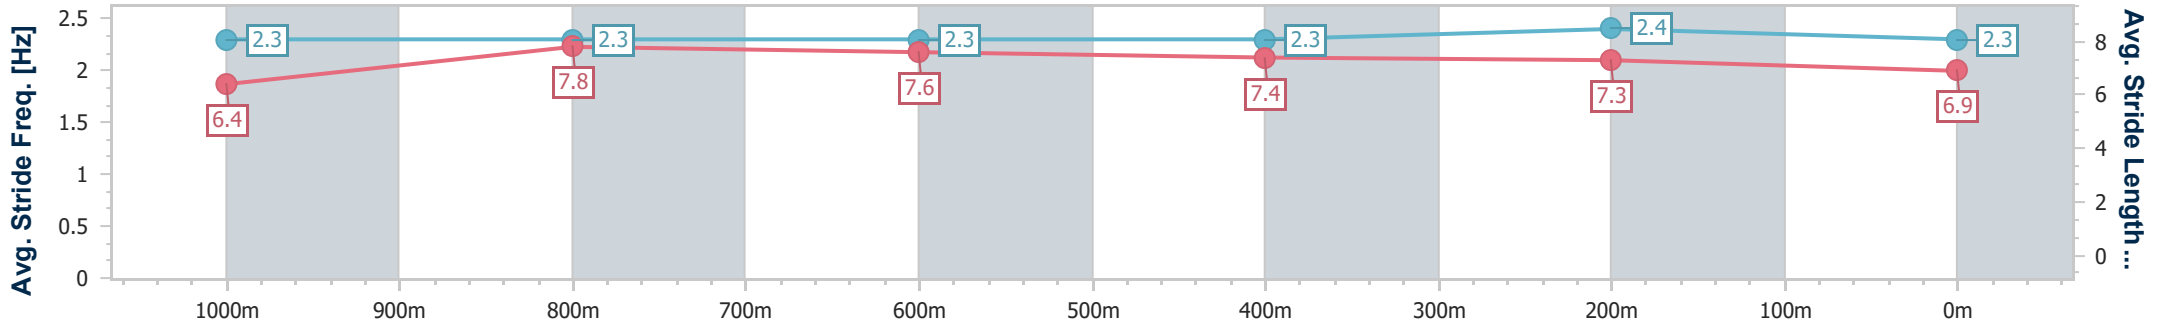

Section	Overall	1000m	800m	600m	400m	200m
Section Times	1:11.54 [4] (0:13.54)	0:58.00 [1] (0:11.03)	0:46.97 [1] (0:11.44)	0:35.53 [1] (0:11.51)	0:24.02 [1] (0:11.55)	0:12.47 [1] (0:12.47)
Average Speed [km/h]	53.5	65.7	63.5	63.1	62.3	57.7
Top Speed [km/h]	65.7	66.5	65.2	64.0	64.0	60.7
Avg. Dist. to Rail [m]	0.9	1.5	2.2	1.5	2.8	3.7
Avg. Stride Freq. [Hz]	2.3	2.3	2.3	2.3	2.4	2.3
Avg. Stride Length [m]	6.4	7.8	7.6	7.4	7.3	6.9