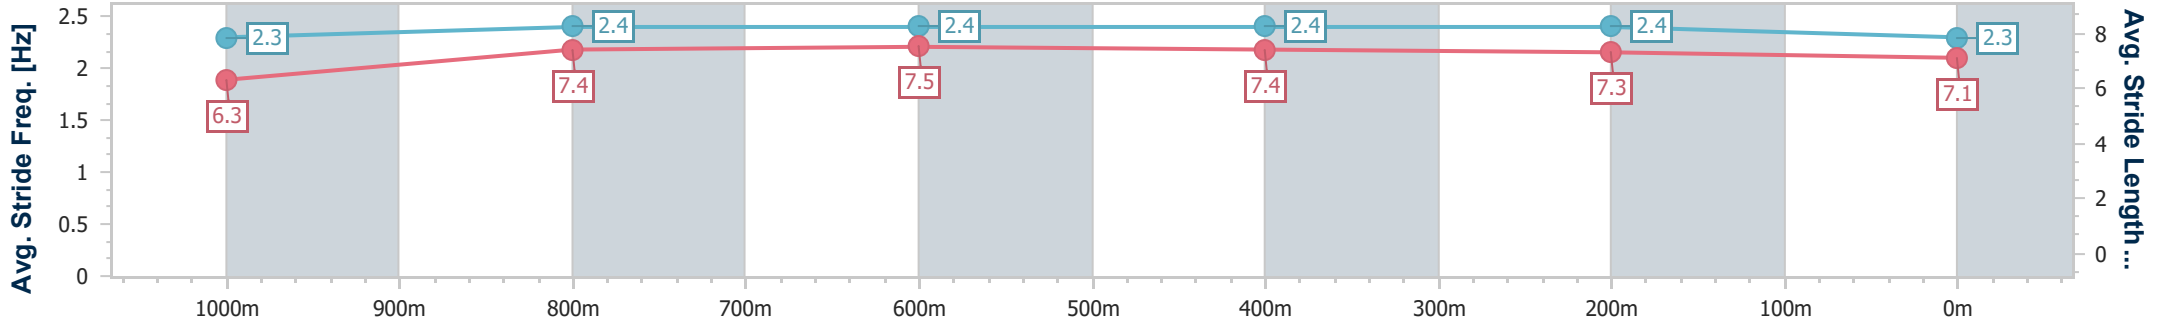

Section	Overall	1000m	800m	600m	400m	200m
Section Times	1:11.34 [1] (0:14.06)	0:57.28 [8] (0:11.11)	0:46.17 [6] (0:11.36)	0:34.81 [6] (0:11.42)	0:23.39 [4] (0:11.24)	0:12.15 [3] (0:12.15)
Average Speed [km/h]	51.2	65.4	63.6	63.0	64.1	59.3
Top Speed [km/h]	64.8	65.8	64.5	64.1	65.6	62.0
Avg. Dist. to Rail [m]	2.0	1.6	1.0	0.4	2.9	4.7
Avg. Stride Freq. [Hz]	2.3	2.4	2.4	2.4	2.4	2.3
Avg. Stride Length [m]	6.3	7.4	7.5	7.4	7.3	7.1