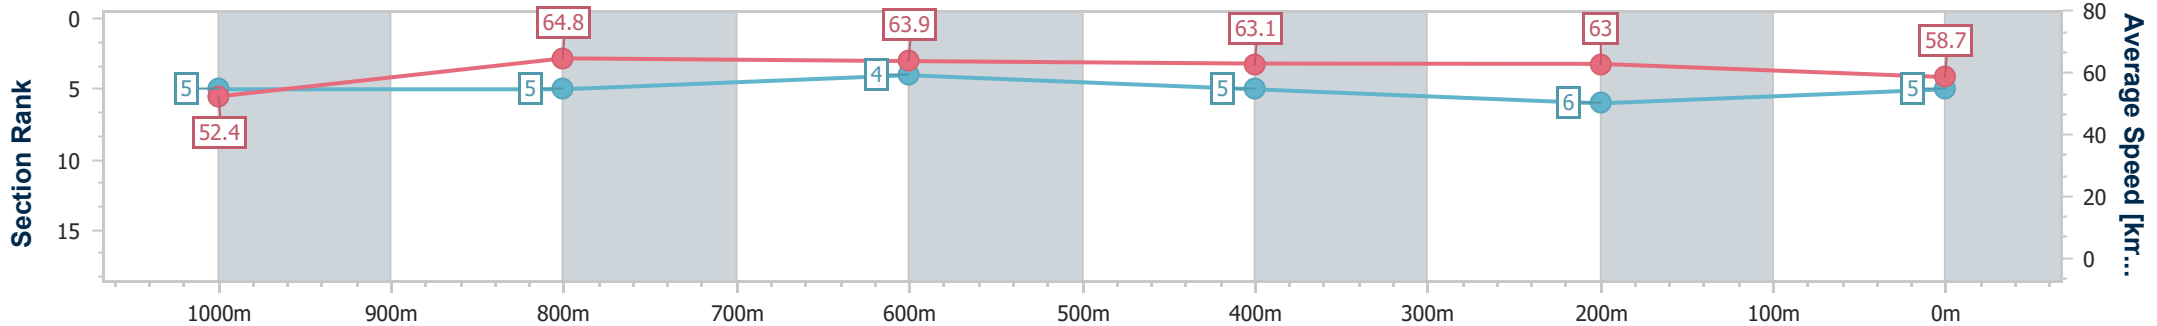

Section	Overall	1000m	800m	600m	400m	200m
Section Times	1:11.63 [5] (0:13.83)	0:57.80 [5] (0:11.22)	0:46.58 [5] (0:11.39)	0:35.19 [4] (0:11.52)	0:23.67 [5] (0:11.41)	0:12.26 [6] (0:12.26)
Average Speed [km/h]	52.4	64.8	63.9	63.1	63.0	58.7
Top Speed [km/h]	64.5	66.0	65.8	64.1	64.8	61.7
Avg. Dist. to Rail [m]	2.2	2.3	2.4	2.0	6.3	6.9
Avg. Stride Freq. [Hz]	2.3	2.4	2.4	2.4	2.4	2.3
Avg. Stride Length [m]	6.2	7.5	7.5	7.4	7.3	7.0