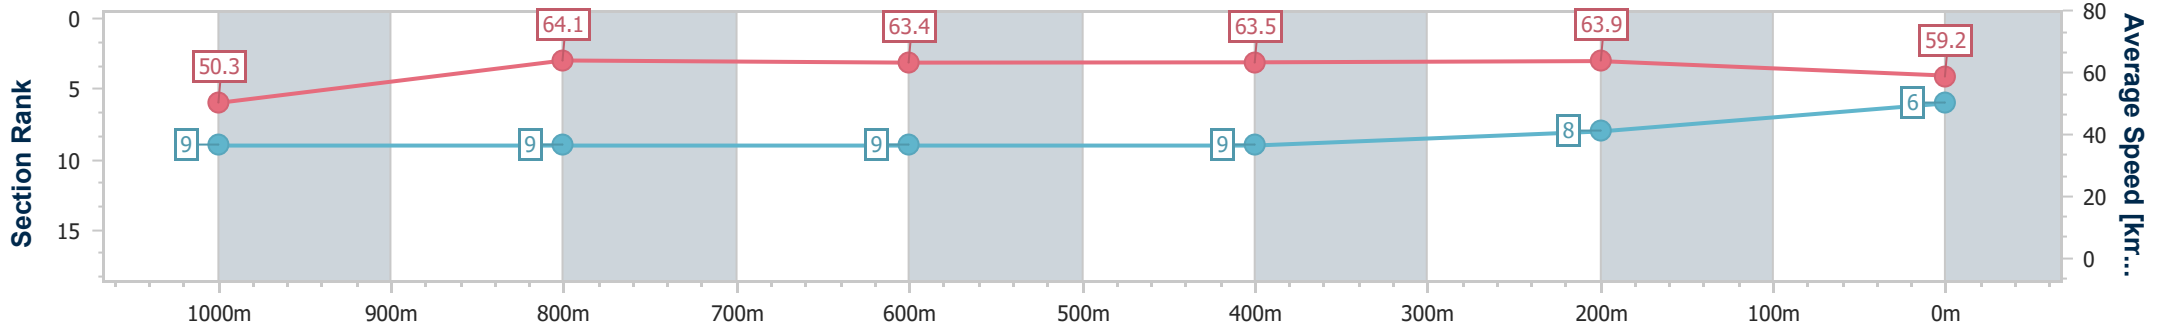

Section	Overall	1000m	800m	600m	400m	200m
Section Times	1:11.85 [6] (0:14.36)	0:57.49 [9] (0:11.27)	0:46.22 [9] (0:11.43)	0:34.79 [9] (0:11.34)	0:23.45 [9] (0:11.28)	0:12.17 [8] (0:12.17)
Average Speed [km/h]	50.3	64.1	63.4	63.5	63.9	59.2
Top Speed [km/h]	64.1	65.5	65.4	65.2	65.4	62.2
Avg. Dist. to Rail [m]	4.4	1.2	1.1	0.5	1.7	3.1
Avg. Stride Freq. [Hz]	2.2	2.4	2.3	2.4	2.4	2.3
Avg. Stride Length [m]	6.4	7.6	7.5	7.5	7.5	7.0