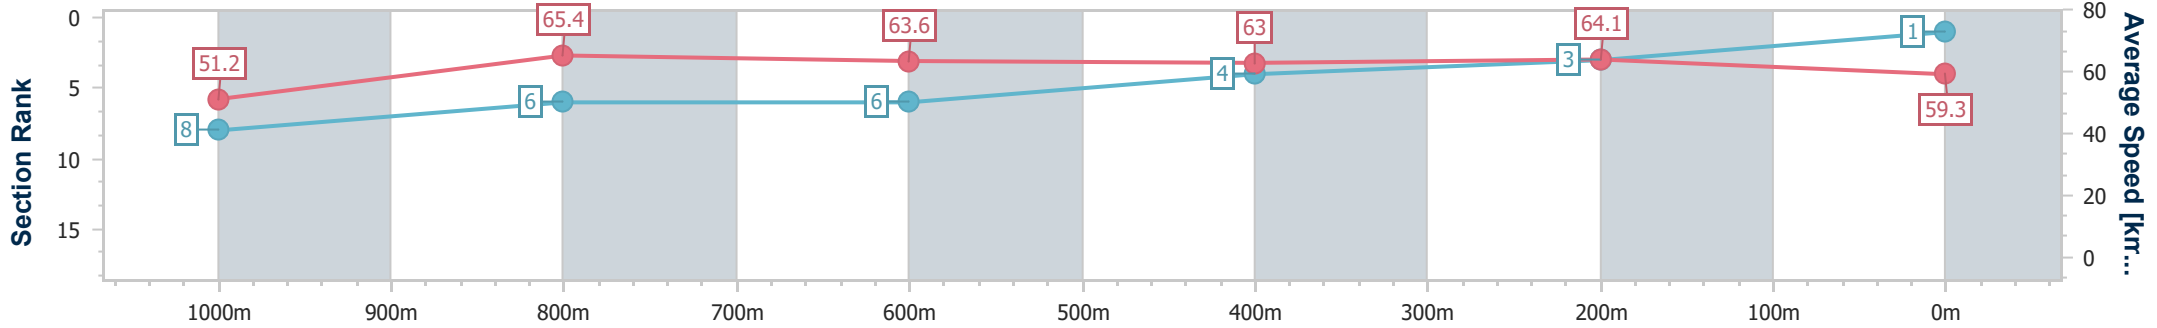

Section	Overall	1000m	800m	600m	400m	200m
Section Times	1:11.34 [1] (0:14.06)	0:57.28 [8] (0:11.11)	0:46.17 [6] (0:11.36)	0:34.81 [6] (0:11.42)	0:23.39 [4] (0:11.24)	0:12.15 [3] (0:12.15)
Average Speed [km/h]	51.2	65.4	63.6	63.0	64.1	59.3
Top Speed [km/h]	64.8	65.8	64.5	64.1	65.6	62.0
Avg. Dist. to Rail [m]	2.0	1.6	1.0	0.4	2.9	4.7
Avg. Stride Freq. [Hz]	2.3	2.4	2.4	2.4	2.4	2.3
Avg. Stride Length [m]	6.3	7.4	7.5	7.4	7.3	7.1