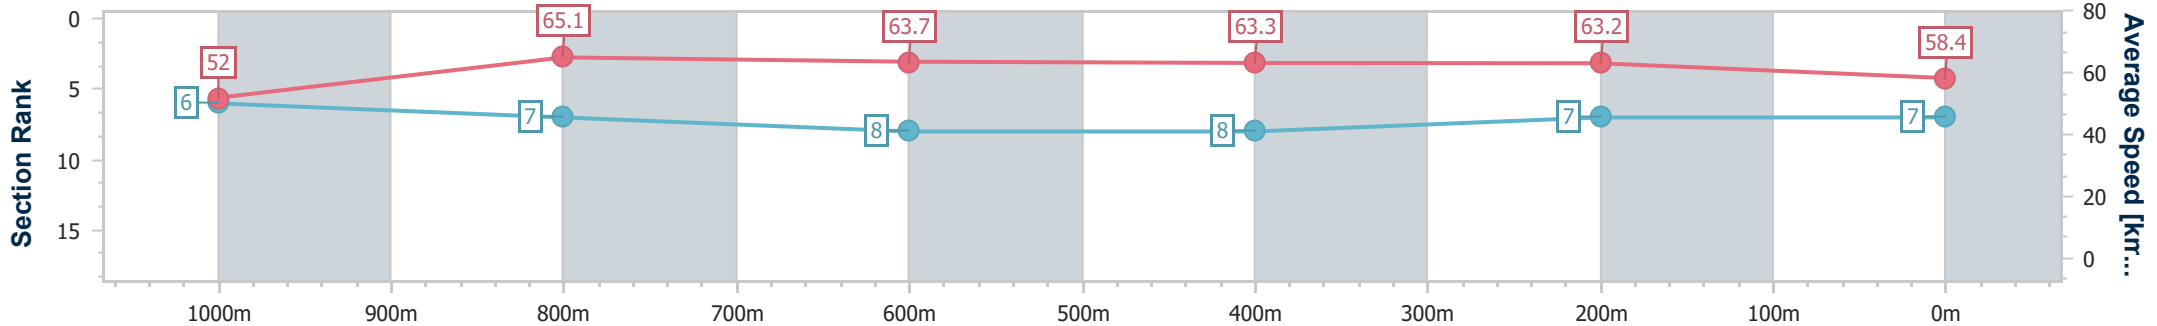

Section	Overall	1000m	800m	600m	400m	200m
Section Times	1:11.92 [7] (0:13.94)	0:57.98 [6] (0:11.27)	0:46.71 [7] (0:11.49)	0:35.22 [8] (0:11.51)	0:23.71 [8] (0:11.40)	0:12.31 [7] (0:12.31)
Average Speed [km/h]	52.0	65.1	63.7	63.3	63.2	58.4
Top Speed [km/h]	64.7	65.9	65.4	64.6	64.7	61.8
Avg. Dist. to Rail [m]	7.2	4.0	3.3	2.2	5.5	5.1
Avg. Stride Freq. [Hz]	2.3	2.4	2.4	2.4	2.5	2.3
Avg. Stride Length [m]	6.2	7.4	7.3	7.3	7.1	6.9