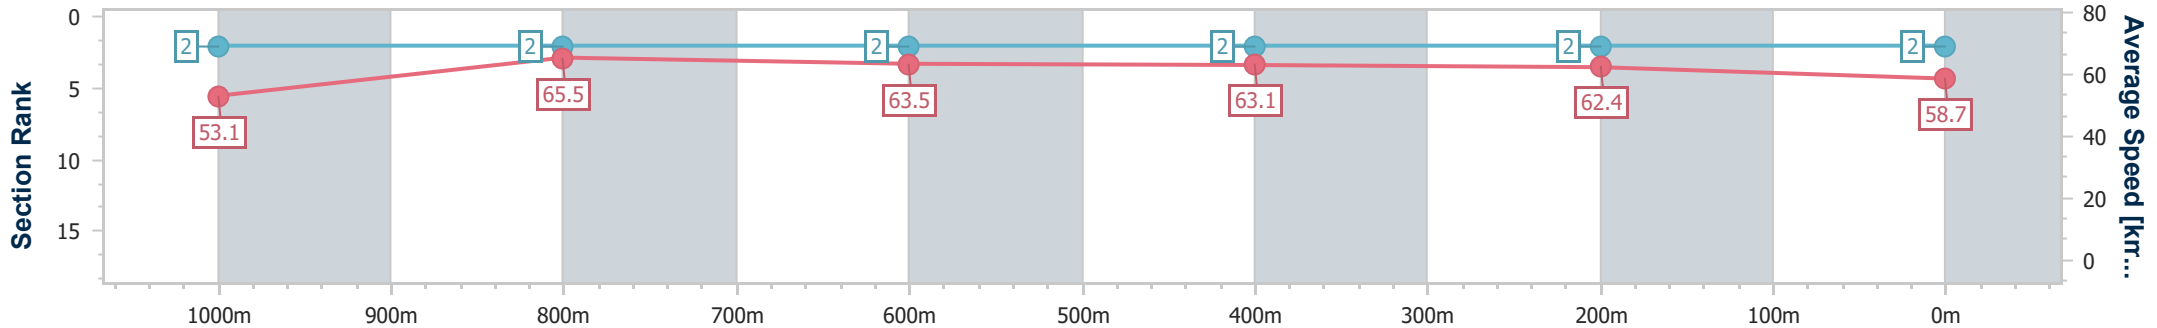

Section	Overall	1000m	800m	600m	400m	200m
Section Times	1:11.44 [2] (0:13.61)	0:57.83 [2] (0:11.14)	0:46.69 [2] (0:11.43)	0:35.26 [2] (0:11.46)	0:23.80 [2] (0:11.52)	0:12.28 [2] (0:12.28)
Average Speed [km/h]	53.1	65.5	63.5	63.1	62.4	58.7
Top Speed [km/h]	67.0	66.7	65.0	64.4	64.5	60.6
Avg. Dist. to Rail [m]	5.5	2.7	1.4	1.1	3.2	3.6
Avg. Stride Freq. [Hz]	2.7	2.7	2.6	2.6	2.6	2.5
Avg. Stride Length [m]	5.5	6.8	6.9	6.8	6.8	6.5