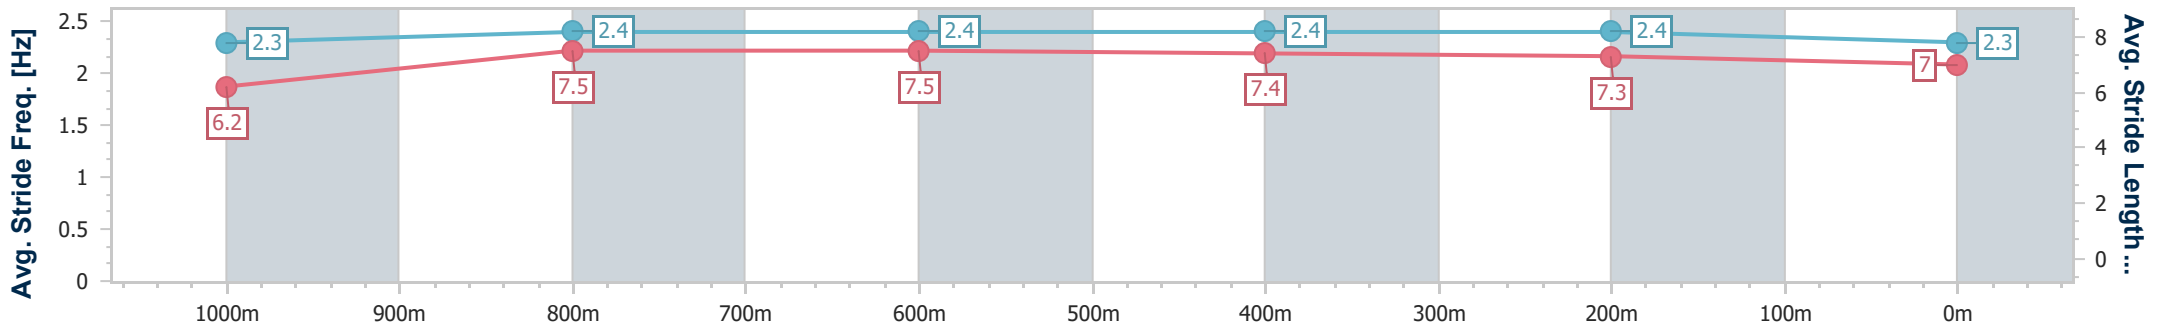

Section	Overall	1000m	800m	600m	400m	200m
Section Times	1:11.63 [5] (0:13.83)	0:57.80 [5] (0:11.22)	0:46.58 [5] (0:11.39)	0:35.19 [4] (0:11.52)	0:23.67 [5] (0:11.41)	0:12.26 [6] (0:12.26)
Average Speed [km/h]	52.4	64.8	63.9	63.1	63.0	58.7
Top Speed [km/h]	64.5	66.0	65.8	64.1	64.8	61.7
Avg. Dist. to Rail [m]	2.2	2.3	2.4	2.0	6.3	6.9
Avg. Stride Freq. [Hz]	2.3	2.4	2.4	2.4	2.4	2.3
Avg. Stride Length [m]	6.2	7.5	7.5	7.4	7.3	7.0