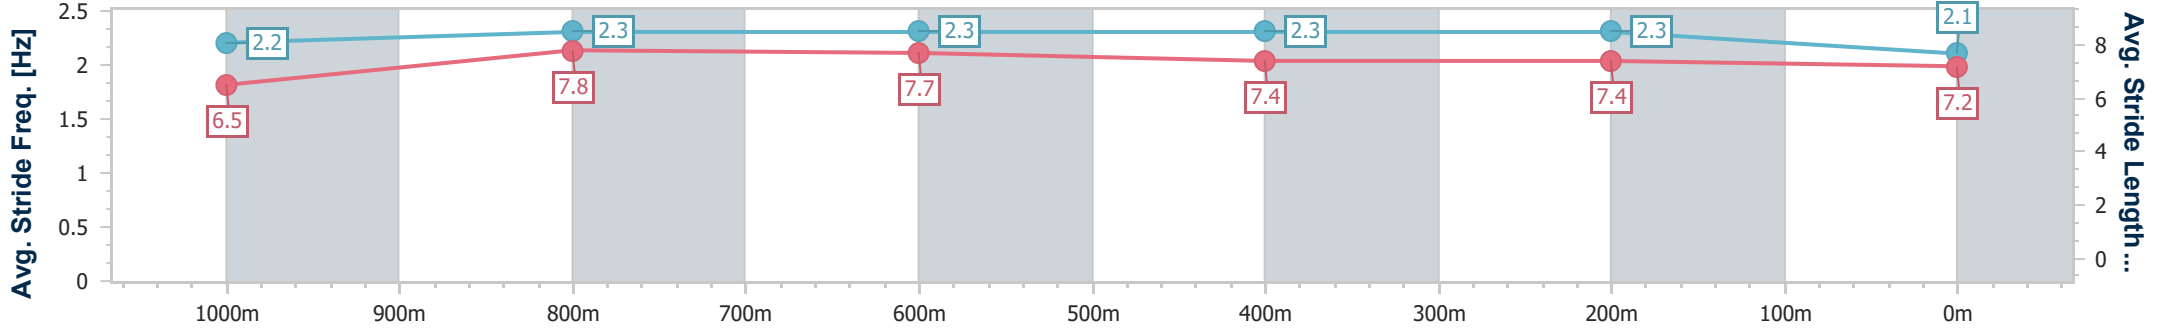

- [] Ranking at each section and finish
- .-.- No data available at this section
- NA No data available

Horse/Jockey Name	Pernell
Final Rank	10
Fastest Section Time (Section)	0:11.26 (1000m)
Top Speed [km/h] (Section)	65.5 (1000m)
Race State	Finished

Section	Overall	1000m	800m	600m	400m	200m
Section Times	1:13.56 [10] (0:14.45)	0:59.11 [10] (0:11.26)	0:47.85 [10] (0:11.36)	0:36.49 [10] (0:11.76)	0:24.73 [10] (0:11.66)	0:13.07 [10] (0:13.07)
Average Speed [km/h]	49.9	64.6	63.8	61.8	61.8	55.0
Top Speed [km/h]	63.6	65.5	64.9	63.0	63.0	60.0
Avg. Dist. to Rail [m]	2.4	1.3	1.8	2.5	6.0	5.8
Avg. Stride Freq. [Hz]	2.2	2.3	2.3	2.3	2.3	2.1
Avg. Stride Length [m]	6.5	7.8	7.7	7.4	7.4	7.2

- [] Ranking at each section and finish
- .-.- No data available at this section
- NA No data available