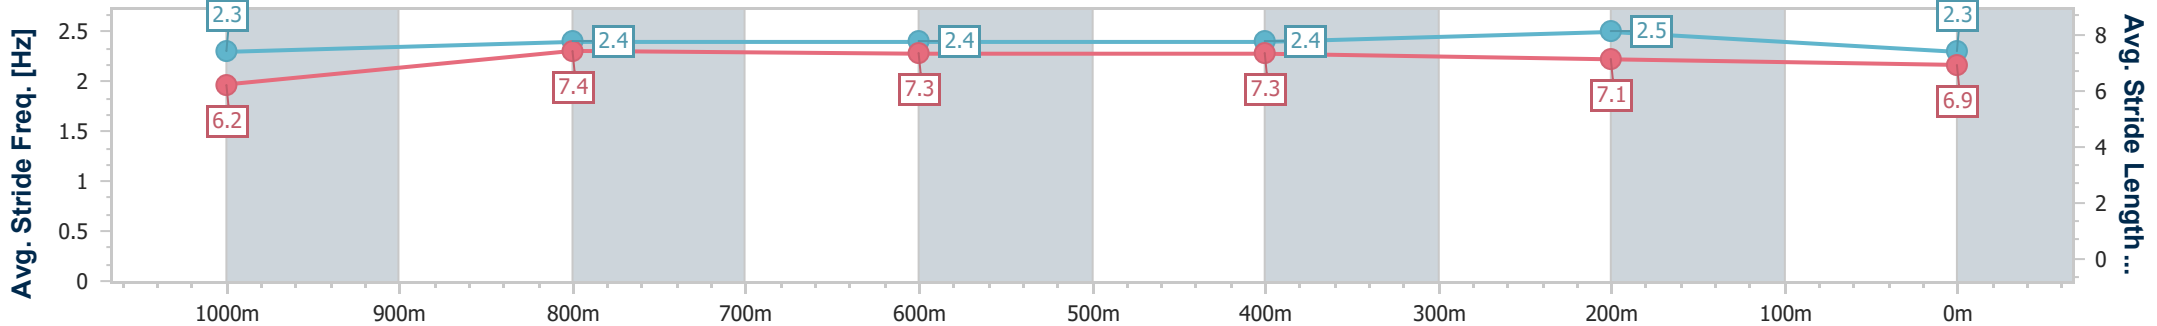

Section	Overall	1000m	800m	600m	400m	200m
Section Times	1:11.92 [7] (0:13.94)	0:57.98 [6] (0:11.27)	0:46.71 [7] (0:11.49)	0:35.22 [8] (0:11.51)	0:23.71 [8] (0:11.40)	0:12.31 [7] (0:12.31)
Average Speed [km/h]	52.0	65.1	63.7	63.3	63.2	58.4
Top Speed [km/h]	64.7	65.9	65.4	64.6	64.7	61.8
Avg. Dist. to Rail [m]	7.2	4.0	3.3	2.2	5.5	5.1
Avg. Stride Freq. [Hz]	2.3	2.4	2.4	2.4	2.5	2.3
Avg. Stride Length [m]	6.2	7.4	7.3	7.3	7.1	6.9