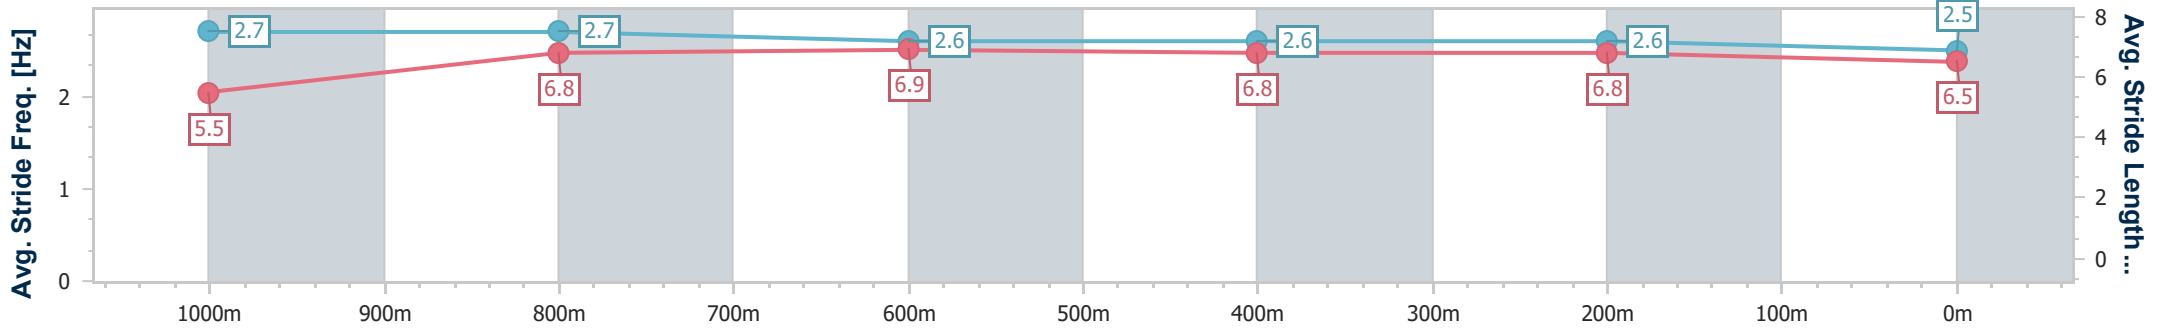

Section	Overall	1000m	800m	600m	400m	200m
Section Times	1:11.44 [2] (0:13.61)	0:57.83 [2] (0:11.14)	0:46.69 [2] (0:11.43)	0:35.26 [2] (0:11.46)	0:23.80 [2] (0:11.52)	0:12.28 [2] (0:12.28)
Average Speed [km/h]	53.1	65.5	63.5	63.1	62.4	58.7
Top Speed [km/h]	67.0	66.7	65.0	64.4	64.5	60.6
Avg. Dist. to Rail [m]	5.5	2.7	1.4	1.1	3.2	3.6
Avg. Stride Freq. [Hz]	2.7	2.7	2.6	2.6	2.6	2.5
Avg. Stride Length [m]	5.5	6.8	6.9	6.8	6.8	6.5