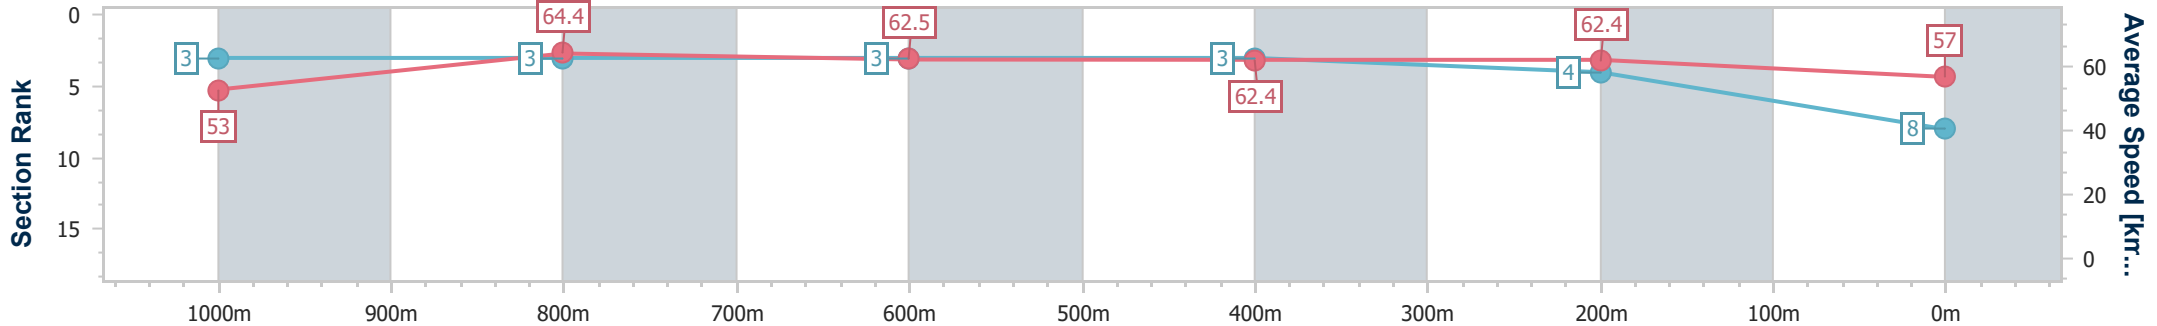

- [] Ranking at each section and finish
- .-.- No data available at this section
- NA No data available

Horse/Jockey Name	Boom Court
Final Rank	8
Fastest Section Time (Section)	0:11.19 (1000m)
Top Speed [km/h] (Section)	65.2 (Overall)
Race State	Finished

Section	Overall	1000m	800m	600m	400m	200m
Section Times	1:12.03 [8] (0:13.67)	0:58.36 [3] (0:11.19)	0:47.17 [3] (0:11.48)	0:35.69 [3] (0:11.49)	0:24.20 [3] (0:11.53)	0:12.67 [4]
Average Speed [km/h]	53.0	64.4	62.5	62.4	62.4	57.0
Top Speed [km/h]	65.2	64.9	64.0	62.9	64.1	61.1
Avg. Dist. to Rail [m]	1.3	0.7	0.4	1.0	0.3	0.6
Avg. Stride Freq. [Hz]	2.3	2.3	2.2	2.3	2.3	2.2
Avg. Stride Length [m]	6.5	7.8	7.8	7.6	7.5	7.2