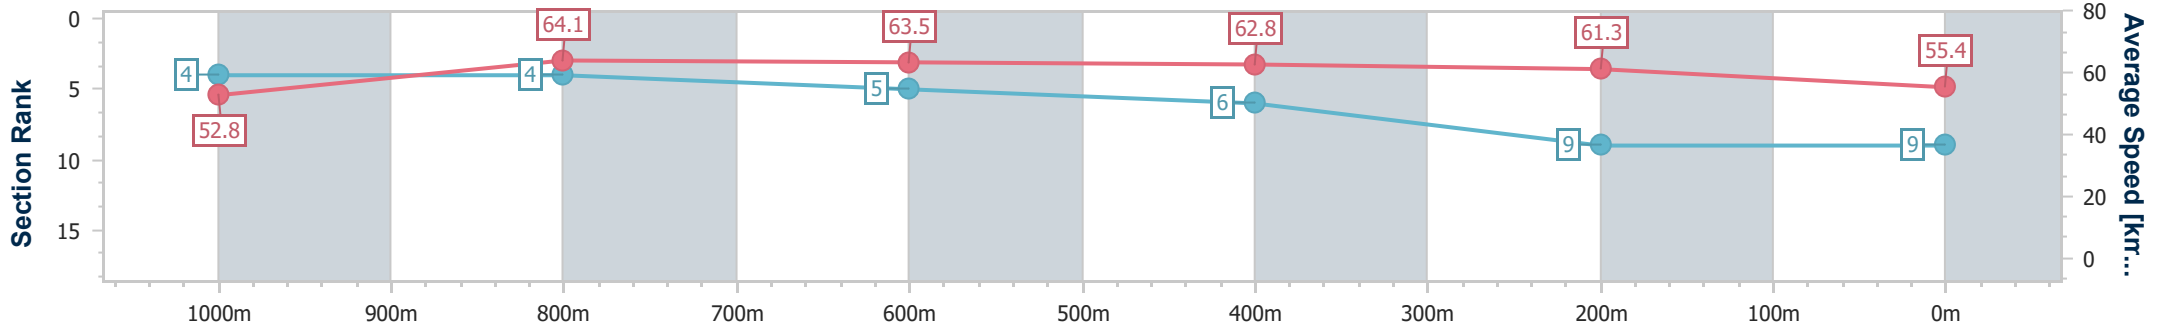

Section	Overall	1000m	800m	600m	400m	200m
Section Times	1:12.75 [9] (0:13.68)	0:59.07 [4] (0:11.34)	0:47.73 [4] (0:11.44)	0:36.29 [5] (0:11.56)	0:24.73 [6] (0:11.73)	0:13.00 [9] (0:13.00)
Average Speed [km/h]	52.8	64.1	63.5	62.8	61.3	55.4
Top Speed [km/h]	65.8	65.4	64.6	64.5	64.4	58.9
Avg. Dist. to Rail [m]	5.4	2.2	1.5	2.1	4.0	3.5
Avg. Stride Freq. [Hz]	2.3	2.3	2.3	2.3	2.3	2.2
Avg. Stride Length [m]	6.4	7.8	7.7	7.5	7.4	7.0