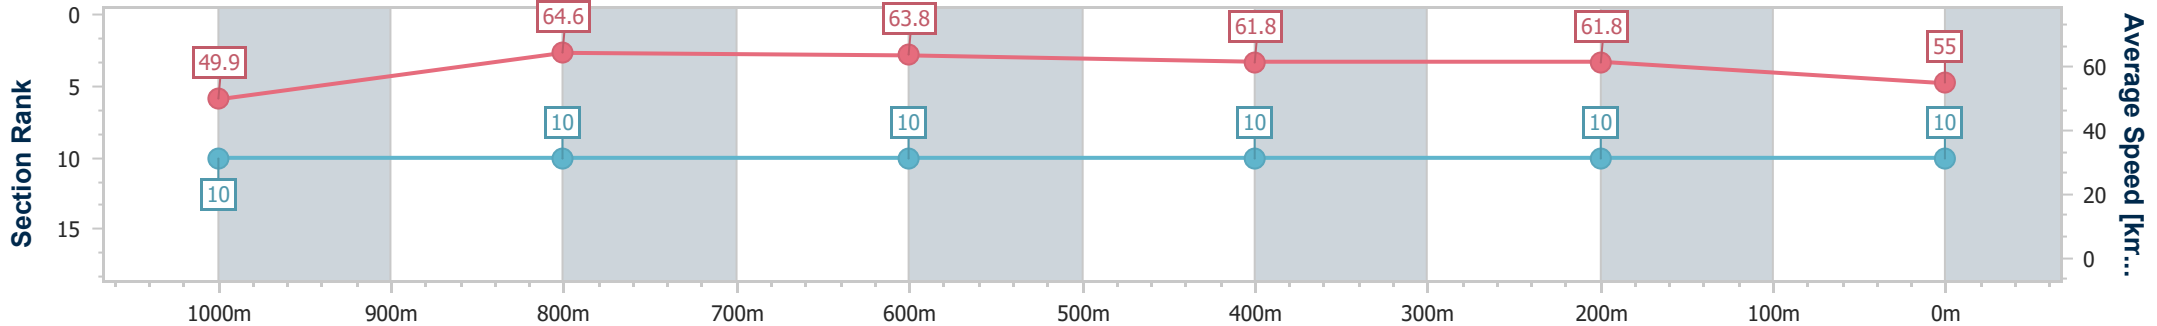

- [] Ranking at each section and finish
- .-.- No data available at this section
- NA No data available

Horse/Jockey Name	Pernell
Final Rank	10
Fastest Section Time (Section)	0:11.26 (1000m)
Top Speed [km/h] (Section)	65.5 (1000m)
Race State	Finished

Section	Overall	1000m	800m	600m	400m	200m
Section Times	1:13.56 [10] (0:14.45)	0:59.11 [10] (0:11.26)	0:47.85 [10] (0:11.36)	0:36.49 [10] (0:11.76)	0:24.73 [10] (0:11.66)	0:13.07 [10] (0:13.07)
Average Speed [km/h]	49.9	64.6	63.8	61.8	61.8	55.0
Top Speed [km/h]	63.6	65.5	64.9	63.0	63.0	60.0
Avg. Dist. to Rail [m]	2.4	1.3	1.8	2.5	6.0	5.8
Avg. Stride Freq. [Hz]	2.2	2.3	2.3	2.3	2.3	2.1
Avg. Stride Length [m]	6.5	7.8	7.7	7.4	7.4	7.2