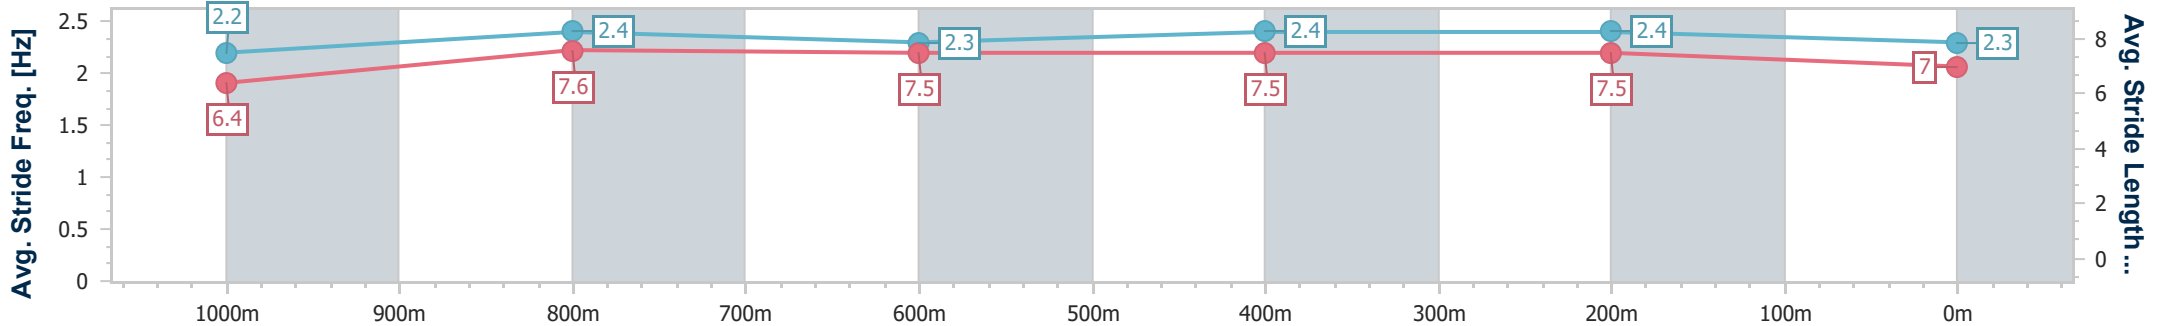

Section	Overall	1000m	800m	600m	400m	200m
Section Times	1:11.85 [6] (0:14.36)	0:57.49 [9] (0:11.27)	0:46.22 [9] (0:11.43)	0:34.79 [9] (0:11.34)	0:23.45 [9] (0:11.28)	0:12.17 [8] (0:12.17)
Average Speed [km/h]	50.3	64.1	63.4	63.5	63.9	59.2
Top Speed [km/h]	64.1	65.5	65.4	65.2	65.4	62.2
Avg. Dist. to Rail [m]	4.4	1.2	1.1	0.5	1.7	3.1
Avg. Stride Freq. [Hz]	2.2	2.4	2.3	2.4	2.4	2.3
Avg. Stride Length [m]	6.4	7.6	7.5	7.5	7.5	7.0