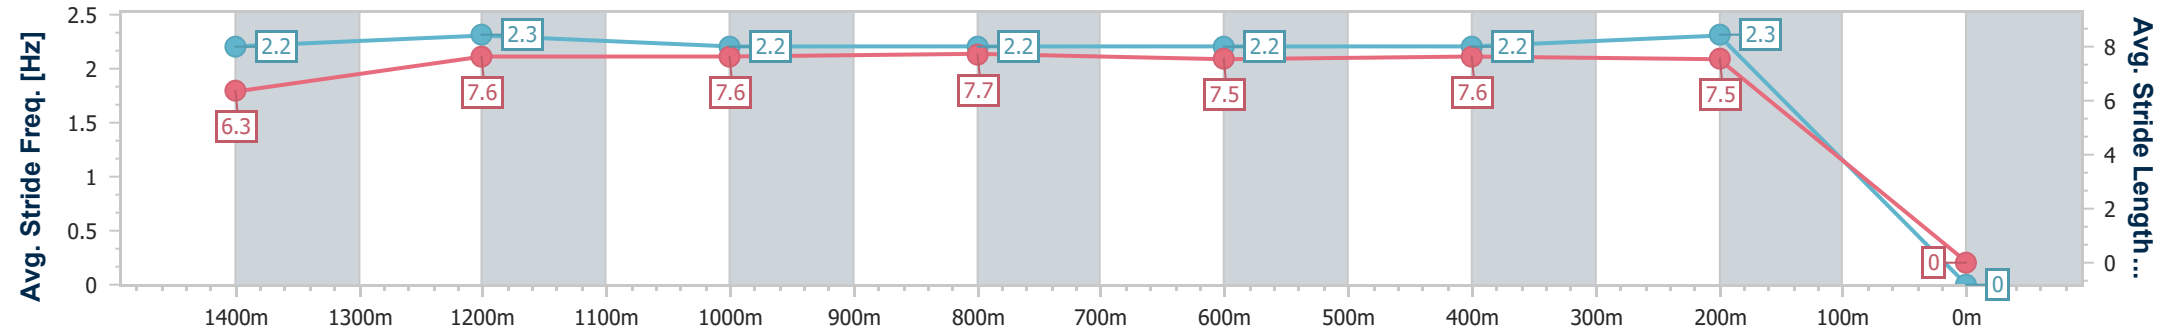

Sunshine Coast QLD Professional
Race 7: STANLEY RIVER THOROUGHBREDS BENCHMARK 58
Handicap - 1600m

02 February 2024 - 21:09

Track Rating: Soft 7, Weather: Fine, Rail Position: +6m

Section	Overall	1400m	1200m	1000m	800m	600m	400m	200m
Section Times	1:39.29 [12] (0:13.59)	1:25.70 [3] (0:11.48)	1:14.22 [4] (0:11.88)	1:02.34 [6] (0:12.13)	0:50.21 [8] (0:12.40)	0:37.81 [10] (0:12.44)	0:25.37 [13] (0:11.95)	0:13.42 [13] (0:13.42)
Average Speed [km/h]	53.0	63.6	60.7	60.1	58.9	58.4	60.2	54.2
Top Speed [km/h]	64.5	64.8	61.5	61.3	60.1	60.8	61.9	57.6
Avg. Dist. to Rail [m]	9.3	4.9	4.4	3.9	2.6	2.0	2.5	5.6
Avg. Stride Freq. [Hz]	2.2	2.4	2.3	2.3	2.3	2.3	2.3	2.2
Avg. Stride Length [m]	6.5	7.3	7.3	7.3	7.2	7.1	7.2	6.8

- [] Ranking at each section and finish
- .-.- No data available at this section
- NA No data available

Horse/Jockey Name	Endless Mystery
Final Rank	2147483647
Fastest Section Time (Section)	0:11.57 (1400m)
Top Speed [km/h] (Section)	64.3 (400m)
Race State	DidNotFinish

Sunshine Coast QLD Professional
Race 7: STANLEY RIVER THOROUGHBREDS BENCHMARK 58
Handicap - 1600m

02 February 2024 - 21:09

Track Rating: Soft 7, Weather: Fine, Rail Position: +6m

Section	Overall	1400m	1200m	1000m	800m	600m	400m	200m					
Section Times	0:00.00 [2147483647] (0:14.20)	0:00.00 [12] (0:11.57)	0:00.00 [12] (0:11.85)	0:00.00 [12] (0:11.95)	0:00.00 [12] (0:12.10)	0:00.00 [12] (0:11.93)	0:00.00 [10] (0:11.76)	-:--:-					
Average Speed [km/h]	50.9	62.9	60.9	60.8	60.2	60.4	61.3	0.0					
Top Speed [km/h]	63.6	64.1	62.0	61.8	61.5	62.7	64.3	--:					
Avg. Dist. to Rail [m]	9.4	3.2	3.2	3.0	2.2	0.6	0.5	0.0					
Avg. Stride Freq. [Hz]	2.2	2.3	2.2	2.2	2.2	2.2	2.3	--:					
Avg. Stride Length [m]	6.3	7.6	7.6	7.7	7.5	7.6	7.5	--:					