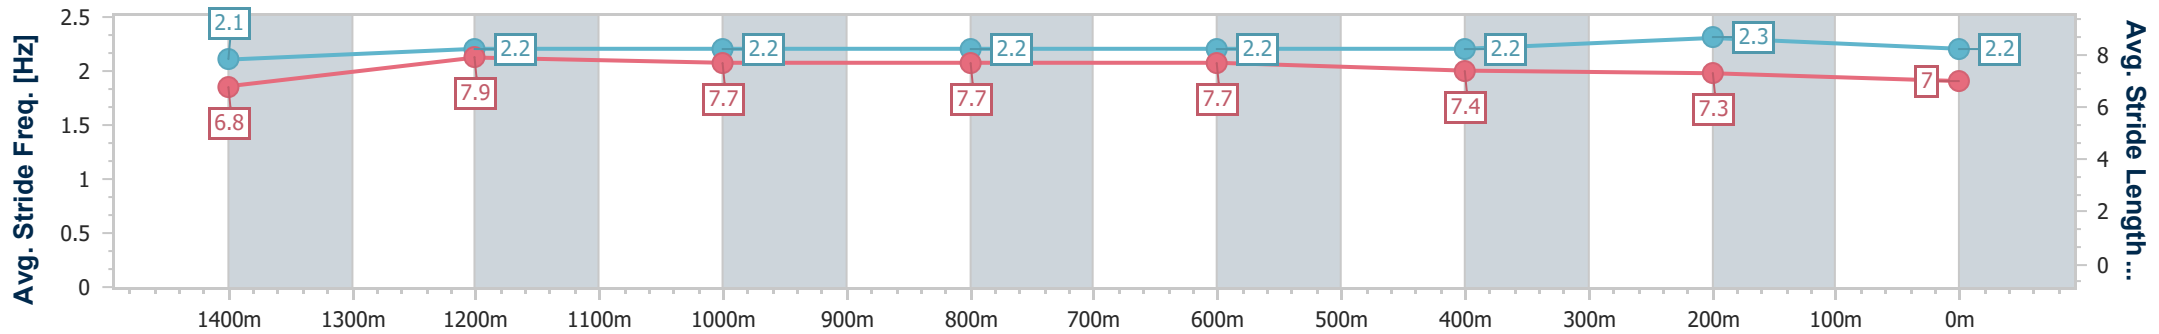

- [] Ranking at each section and finish
- .-.- No data available at this section
- NA No data available

Horse/Jockey Name	Call Me Hilton
Final Rank	3
Fastest Section Time (Section)	0:11.46 (1400m)
Top Speed [km/h] (Section)	65.2 (Overall)
Race State	Finished

Sunshine Coast QLD Professional
Race 7: STANLEY RIVER THOROUGHBREDS BENCHMARK 58
Handicap - 1600m

02 February 2024 - 21:09

Track Rating: Soft 7, Weather: Fine, Rail Position: +6m

Section	Overall	1400m	1200m	1000m	800m	600m	400m	200m
Section Times	1:37.74 [3] (0:13.48)	1:24.26 [2] (0:11.46)	1:12.80 [3] (0:11.79)	1:01.01 [4] (0:11.84)	0:49.17 [4] (0:12.14)	0:37.03 [3] (0:12.04)	0:24.99 [3] (0:11.92)	0:13.07 [1] (0:13.07)
Average Speed [km/h]	53.5	63.1	61.1	61.0	59.5	59.9	60.3	55.4
Top Speed [km/h]	65.2	64.9	61.5	61.8	61.6	60.8	61.6	58.1
Avg. Dist. to Rail [m]	6.9	2.2	1.3	0.8	0.2	0.4	3.0	3.4
Avg. Stride Freq. [Hz]	2.1	2.2	2.2	2.2	2.2	2.2	2.3	2.2
Avg. Stride Length [m]	6.8	7.9	7.7	7.7	7.7	7.4	7.3	7.0