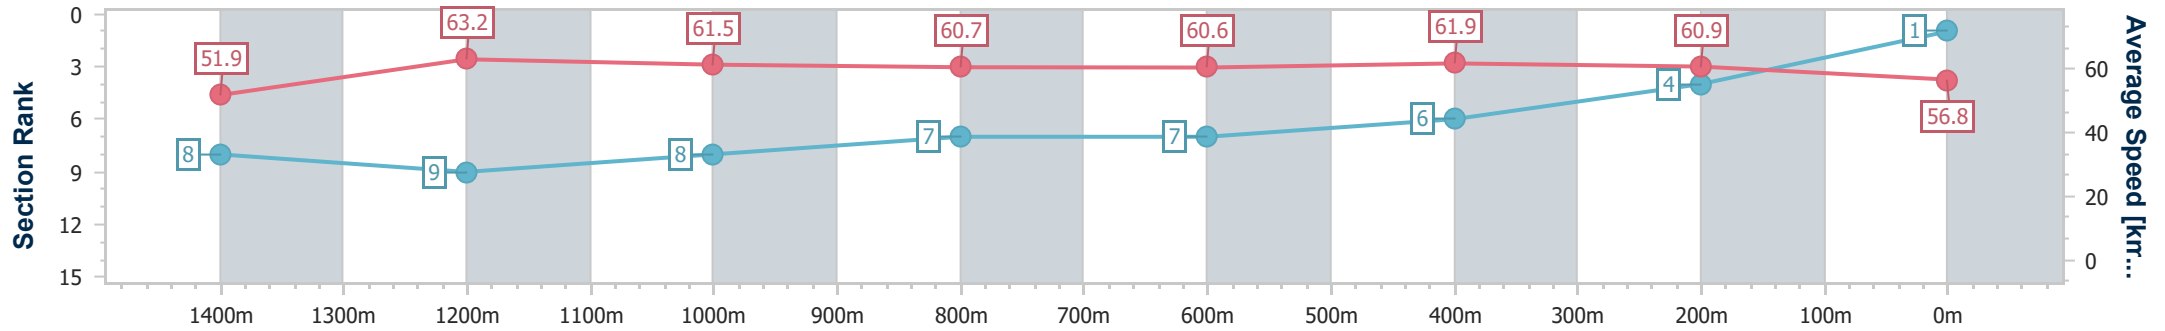

02 February 2024 - 21:09

Track Rating: Soft 7, Weather: Fine, Rail Position: +6m

Section	Overall	1400m	1200m	1000m	800m	600m	400m	200m
Section Times	1:37.64 [1] (0:13.88)	1:23.76 [8] (0:11.47)	1:12.29 [9] (0:11.73)	1:00.56 [8] (0:11.95)	0:48.61 [7] (0:12.07)	0:36.54 [7] (0:11.96)	0:24.58 [6] (0:11.79)	0:12.79 [4] (0:12.79)
Average Speed [km/h]	51.9	63.2	61.5	60.7	60.6	61.9	60.9	56.8
Top Speed [km/h]	63.6	64.7	62.6	61.9	61.8	63.2	63.1	58.9
Avg. Dist. to Rail [m]	3.6	3.0	3.0	2.5	3.1	4.3	8.2	7.8
Avg. Stride Freq. [Hz]	2.2	2.4	2.4	2.3	2.3	2.4	2.4	2.3
Avg. Stride Length [m]	6.3	7.3	7.2	7.2	7.2	7.2	7.0	6.8