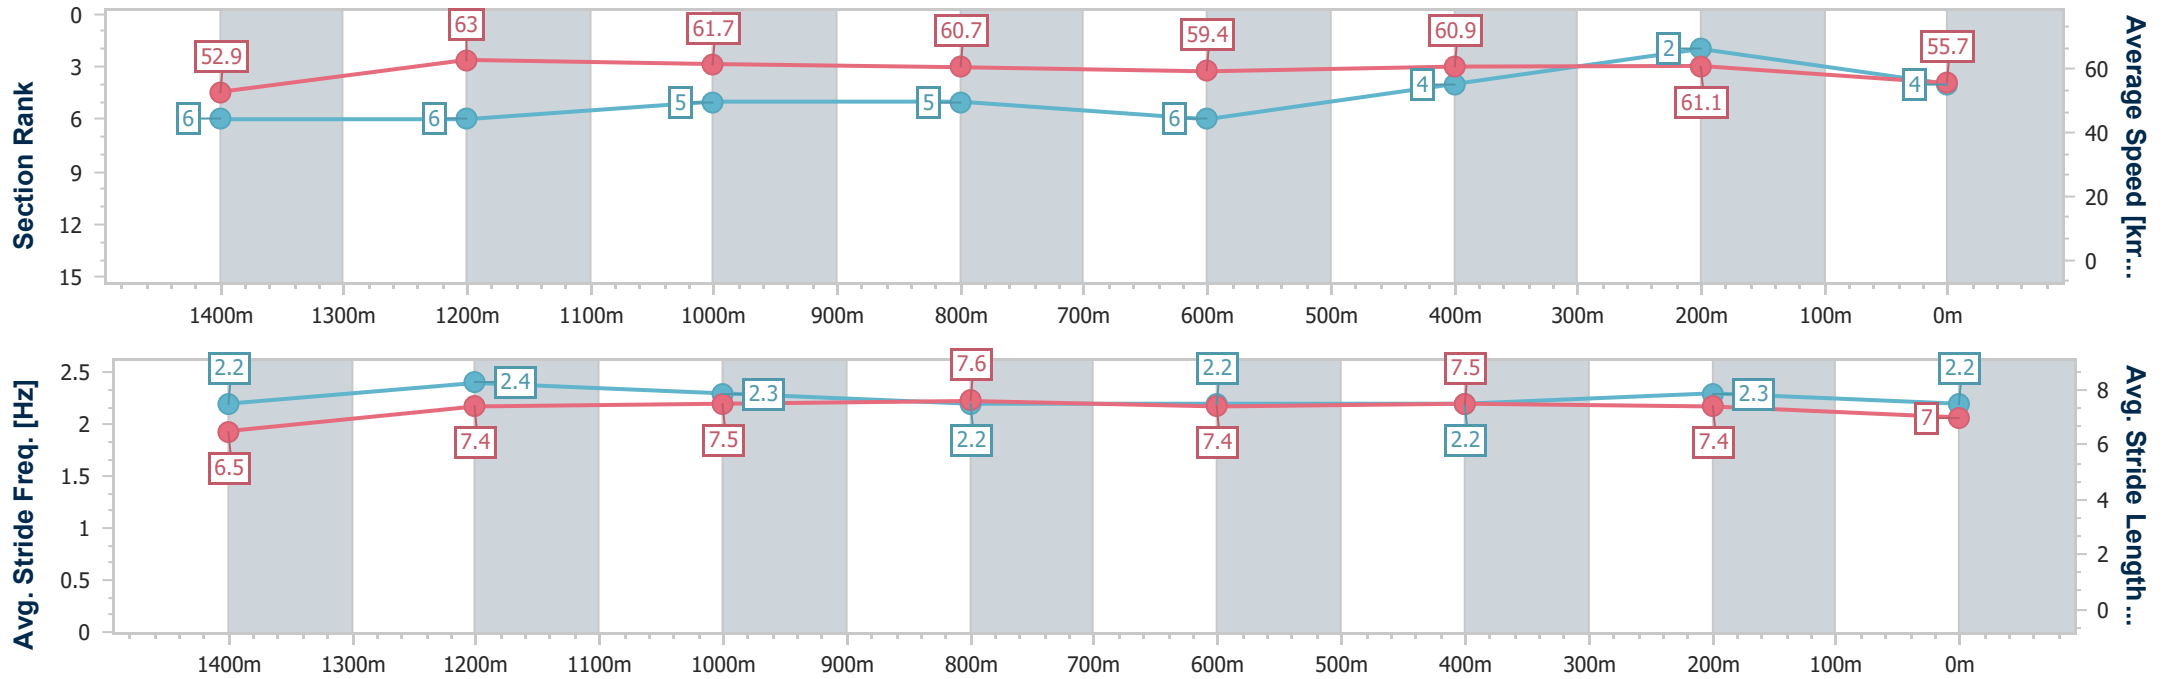

- [] Ranking at each section and finish
- .-.- No data available at this section
- NA No data available

Horse/Jockey Name	Astern Villa
Final Rank	4
Fastest Section Time (Section)	0:11.49 (1400m)
Top Speed [km/h] (Section)	64.6 (1400m)
Race State	Finished

Sunshine Coast QLD Professional
Race 7: STANLEY RIVER THOROUGHBREDS BENCHMARK 58
Handicap - 1600m

02 February 2024 - 21:09

Track Rating: Soft 7, Weather: Fine, Rail Position: +6m

Section	Overall	1400m	1200m	1000m	800m	600m	400m	200m
Section Times	1:37.78 [4] (0:13.68)	1:24.10 [6] (0:11.49)	1:12.61 [6] (0:11.73)	1:00.88 [5] (0:11.95)	0:48.93 [5] (0:12.20)	0:36.73 [6] (0:11.92)	0:24.81 [4] (0:11.80)	0:13.01 [2] (0:13.01)
Average Speed [km/h]	52.9	63.0	61.7	60.7	59.4	60.9	61.1	55.7
Top Speed [km/h]	63.6	64.6	62.8	62.0	61.9	61.9	62.5	59.6
Avg. Dist. to Rail [m]	5.1	3.3	2.8	2.5	1.6	0.8	1.2	1.0
Avg. Stride Freq. [Hz]	2.2	2.4	2.3	2.2	2.2	2.2	2.3	2.2
Avg. Stride Length [m]	6.5	7.4	7.5	7.6	7.4	7.5	7.4	7.0