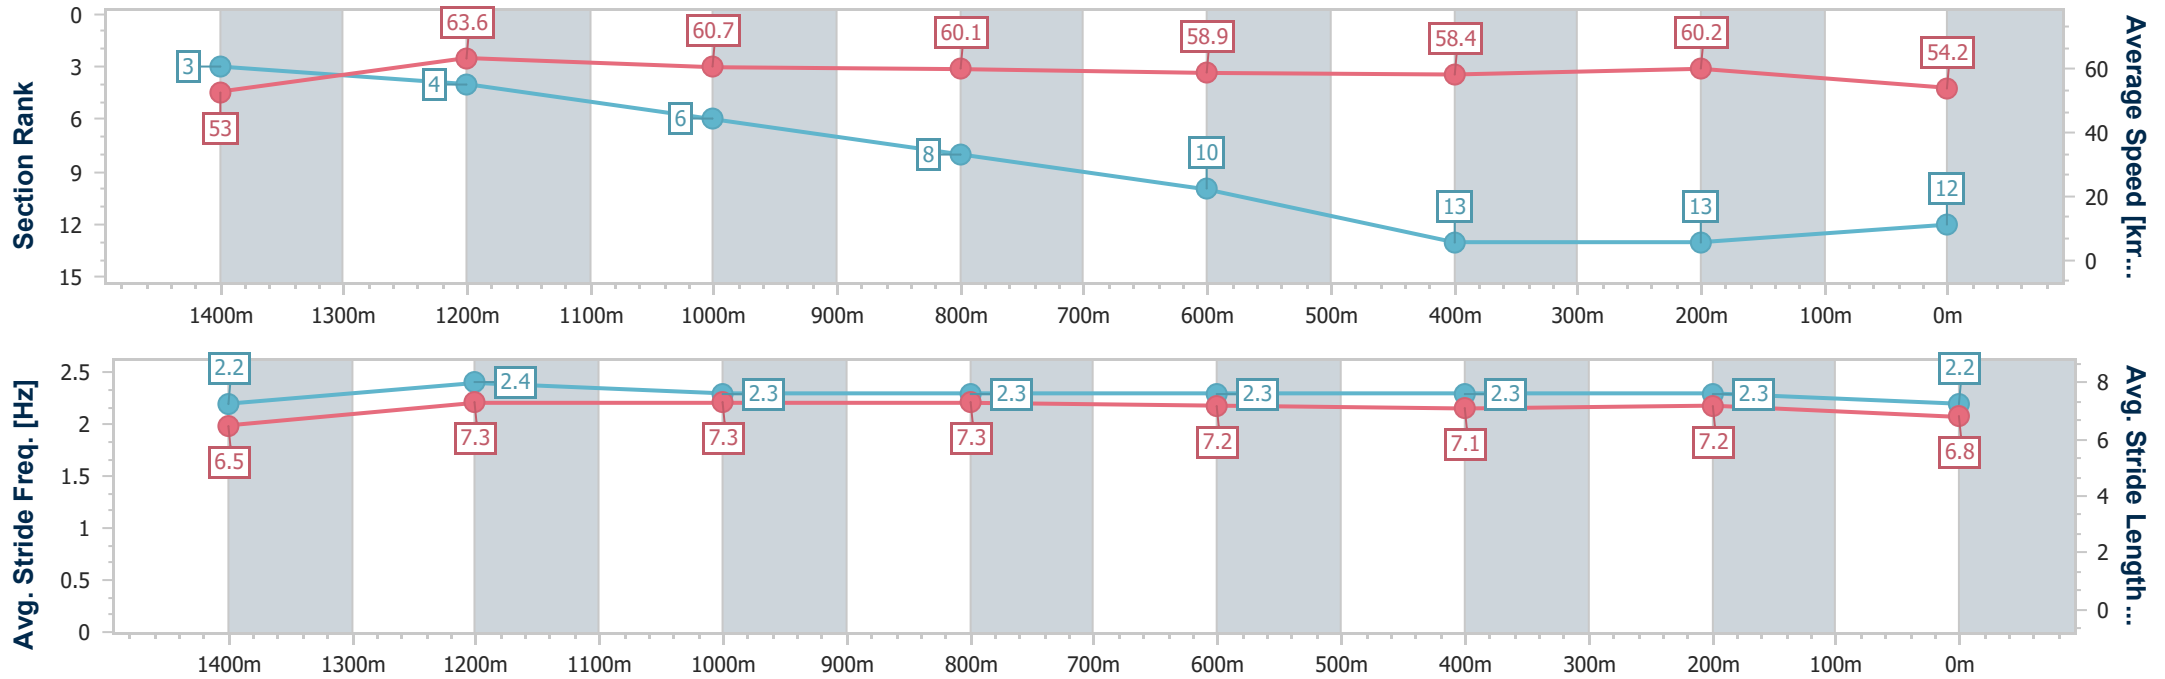

Sunshine Coast QLD Professional
Race 7: STANLEY RIVER THOROUGHBREDS BENCHMARK 58
Handicap - 1600m

02 February 2024 - 21:09

Track Rating: Soft 7, Weather: Fine, Rail Position: +6m

Section	Overall	1400m	1200m	1000m	800m	600m	400m	200m
Section Times	1:38.99 [11] (0:13.67)	1:25.32 [5] (0:11.48)	1:13.84 [5] (0:11.85)	1:01.99 [7] (0:11.92)	0:50.07 [6] (0:12.09)	0:37.98 [5] (0:12.11)	0:25.87 [7] (0:12.26)	0:13.61 [9] (0:13.61)
Average Speed [km/h]	52.7	62.9	60.9	60.6	59.9	59.8	58.9	53.1
Top Speed [km/h]	63.2	65.6	62.3	62.3	61.3	61.2	60.2	56.6
Avg. Dist. to Rail [m]	4.2	1.9	2.0	1.9	0.8	0.9	4.2	4.7
Avg. Stride Freq. [Hz]	2.4	2.4	2.4	2.4	2.4	2.4	2.5	2.3
Avg. Stride Length [m]	6.1	7.2	7.1	7.1	7.0	6.9	6.6	6.3

- [] Ranking at each section and finish
- .-.- No data available at this section
- NA No data available

Horse/Jockey Name	Above The Sky
Final Rank	12
Fastest Section Time (Section)	0:11.48 (1400m)
Top Speed [km/h] (Section)	64.8 (1400m)
Race State	Finished

Sunshine Coast QLD Professional
Race 7: STANLEY RIVER THOROUGHBREDS BENCHMARK 58
Handicap - 1600m

02 February 2024 - 21:09

Track Rating: Soft 7, Weather: Fine, Rail Position: +6m

Section	Overall	1400m	1200m	1000m	800m	600m	400m	200m
Section Times	1:39.29 [12] (0:13.59)	1:25.70 [3] (0:11.48)	1:14.22 [4] (0:11.88)	1:02.34 [6] (0:12.13)	0:50.21 [8] (0:12.40)	0:37.81 [10] (0:12.44)	0:25.37 [13] (0:11.95)	0:13.42 [13] (0:13.42)
Average Speed [km/h]	53.0	63.6	60.7	60.1	58.9	58.4	60.2	54.2
Top Speed [km/h]	64.5	64.8	61.5	61.3	60.1	60.8	61.9	57.6
Avg. Dist. to Rail [m]	9.3	4.9	4.4	3.9	2.6	2.0	2.5	5.6
Avg. Stride Freq. [Hz]	2.2	2.4	2.3	2.3	2.3	2.3	2.3	2.2
Avg. Stride Length [m]	6.5	7.3	7.3	7.3	7.2	7.1	7.2	6.8