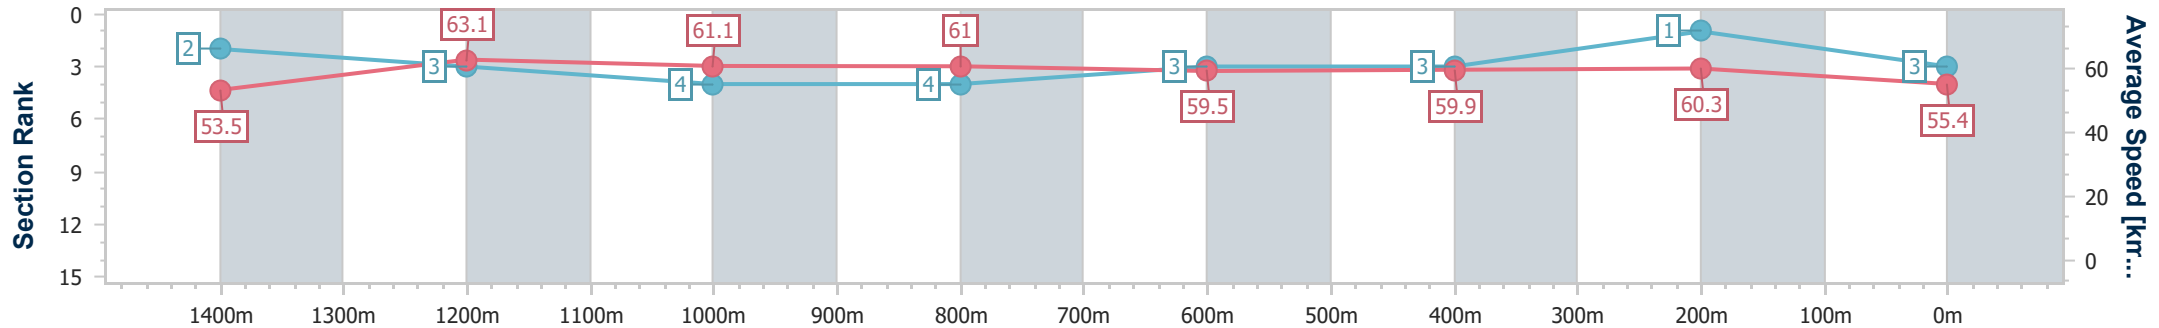

Sunshine Coast QLD Professional
Race 7: STANLEY RIVER THOROUGHBREDS BENCHMARK 58
Handicap - 1600m

02 February 2024 - 21:09

Track Rating: Soft 7, Weather: Fine, Rail Position: +6m

Section	Overall	1400m	1200m	1000m	800m	600m	400m	200m
Section Times	1:37.74 [3] (0:13.48)	1:24.26 [2] (0:11.46)	1:12.80 [3] (0:11.79)	1:01.01 [4] (0:11.84)	0:49.17 [4] (0:12.14)	0:37.03 [3] (0:12.04)	0:24.99 [3] (0:11.92)	0:13.07 [1] (0:13.07)
Average Speed [km/h]	53.5	63.1	61.1	61.0	59.5	59.9	60.3	55.4
Top Speed [km/h]	65.2	64.9	61.5	61.8	61.6	60.8	61.6	58.1
Avg. Dist. to Rail [m]	6.9	2.2	1.3	0.8	0.2	0.4	3.0	3.4
Avg. Stride Freq. [Hz]	2.1	2.2	2.2	2.2	2.2	2.2	2.3	2.2
Avg. Stride Length [m]	6.8	7.9	7.7	7.7	7.7	7.4	7.3	7.0