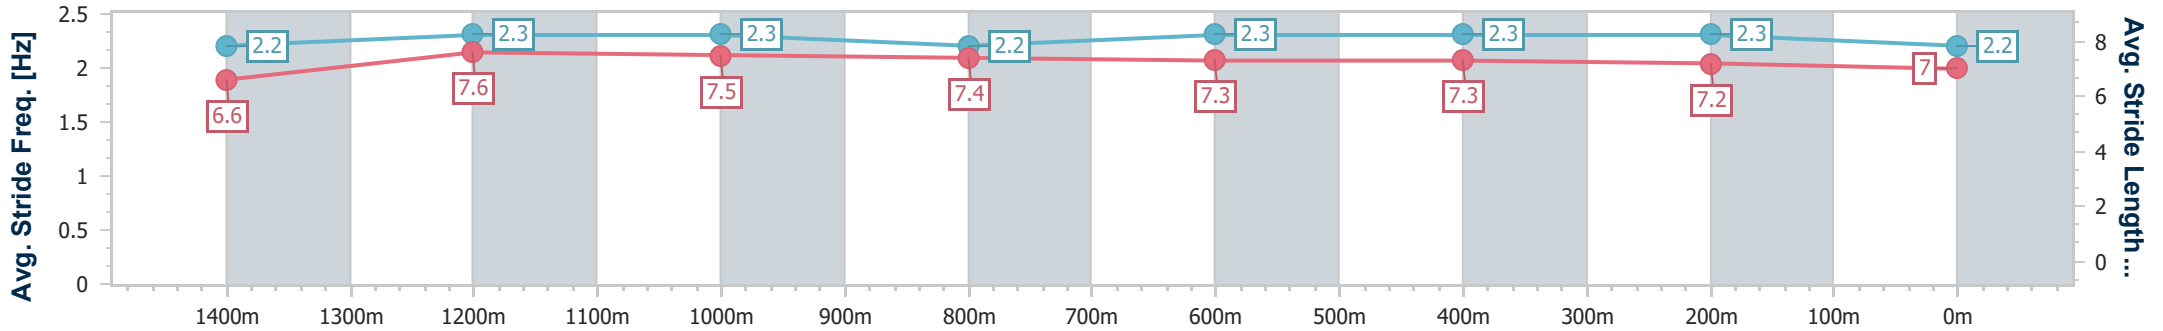

Sunshine Coast QLD Professional
Race 7: STANLEY RIVER THOROUGHBREDS BENCHMARK 58
Handicap - 1600m

02 February 2024 - 21:09

Track Rating: Soft 7, Weather: Fine, Rail Position: +6m

Section	Overall	1400m	1200m	1000m	800m	600m	400m	200m
Section Times	1:37.96 [6] (0:14.12)	1:23.84 [11] (0:11.69)	1:12.15 [13] (0:11.89)	1:00.26 [13] (0:12.10)	0:48.16 [13] (0:11.99)	0:36.17 [13] (0:11.86)	0:24.31 [12] (0:11.56)	0:12.75 [6] (0:12.75)
Average Speed [km/h]	51.0	61.8	60.7	59.6	60.2	61.1	62.2	56.9
Top Speed [km/h]	64.4	63.2	61.4	60.9	61.0	63.3	63.7	60.6
Avg. Dist. to Rail [m]	7.8	2.2	2.1	1.4	0.4	1.6	3.8	3.5
Avg. Stride Freq. [Hz]	2.3	2.4	2.3	2.3	2.3	2.4	2.4	2.3
Avg. Stride Length [m]	6.2	7.3	7.3	7.2	7.3	7.2	7.2	6.9

- [] Ranking at each section and finish
- .-.- No data available at this section
- NA No data available

Horse/Jockey Name	Buddy's Tale
Final Rank	7
Fastest Section Time (Section)	0:11.55 (1400m)
Top Speed [km/h] (Section)	64.2 (1400m)
Race State	Finished

Sunshine Coast QLD Professional
Race 7: STANLEY RIVER THOROUGHBREDS BENCHMARK 58
Handicap - 1600m

02 February 2024 - 21:09

Track Rating: Soft 7, Weather: Fine, Rail Position: +6m

Section	Overall	1400m	1200m	1000m	800m	600m	400m	200m
Section Times	1:38.37 [7] (0:13.78)	1:24.59 [7] (0:11.55)	1:13.04 [7] (0:11.86)	1:01.18 [9] (0:12.02)	0:49.16 [9] (0:12.13)	0:37.03 [8] (0:12.02)	0:25.01 [8] (0:12.08)	0:12.93 [10] (0:12.93)
Average Speed [km/h]	52.4	62.5	61.1	60.1	59.7	59.8	59.8	56.0
Top Speed [km/h]	62.4	64.2	61.6	61.2	61.2	60.5	60.5	58.6
Avg. Dist. to Rail [m]	2.3	2.2	2.3	2.0	1.2	0.3	0.6	1.9
Avg. Stride Freq. [Hz]	2.2	2.3	2.3	2.2	2.3	2.3	2.3	2.2
Avg. Stride Length [m]	6.6	7.6	7.5	7.4	7.3	7.3	7.2	7.0