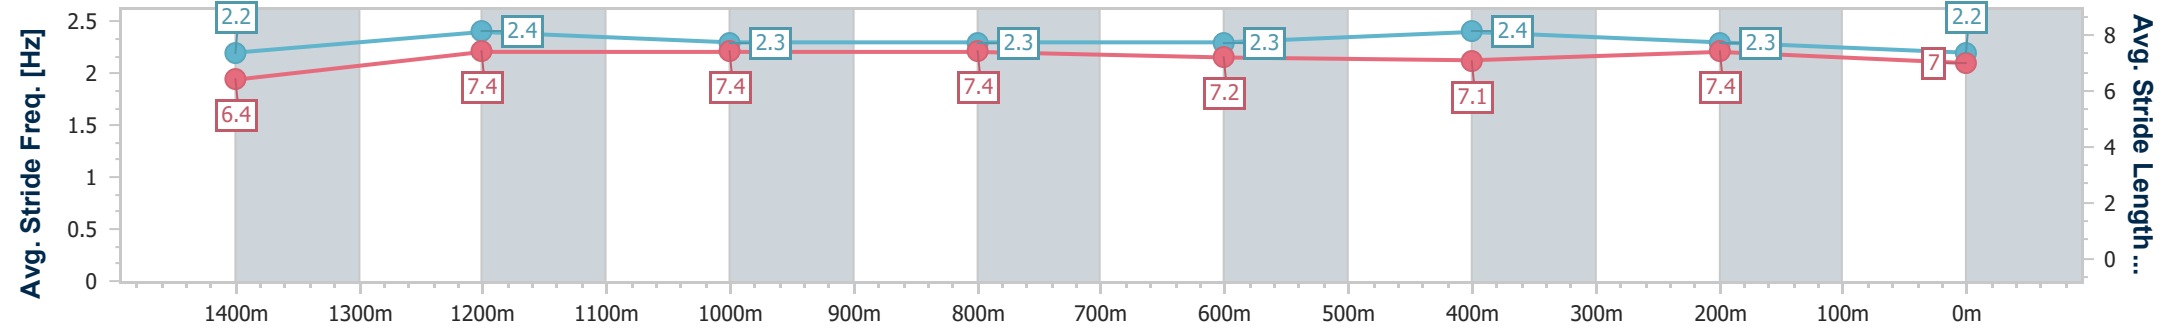

Sunshine Coast QLD Professional
Race 7: STANLEY RIVER THOROUGHBREDS BENCHMARK 58
Handicap - 1600m

02 February 2024 - 21:09

Track Rating: Soft 7, Weather: Fine, Rail Position: +6m

Section	Overall	1400m	1200m	1000m	800m	600m	400m	200m
Section Times	1:38.37 [7] (0:13.78)	1:24.59 [7] (0:11.55)	1:13.04 [7] (0:11.86)	1:01.18 [9] (0:12.02)	0:49.16 [9] (0:12.13)	0:37.03 [8] (0:12.02)	0:25.01 [8] (0:12.08)	0:12.93 [10] (0:12.93)
Average Speed [km/h]	52.4	62.5	61.1	60.1	59.7	59.8	59.8	56.0
Top Speed [km/h]	62.4	64.2	61.6	61.2	61.2	60.5	60.5	58.6
Avg. Dist. to Rail [m]	2.3	2.2	2.3	2.0	1.2	0.3	0.6	1.9
Avg. Stride Freq. [Hz]	2.2	2.3	2.3	2.2	2.3	2.3	2.3	2.2
Avg. Stride Length [m]	6.6	7.6	7.5	7.4	7.3	7.3	7.2	7.0

- [] Ranking at each section and finish
- .-.- No data available at this section
- NA No data available

Horse/Jockey Name	Chance With Wolves
Final Rank	8
Fastest Section Time (Section)	0:11.43 (1400m)
Top Speed [km/h] (Section)	65.1 (1400m)
Race State	Finished

Sunshine Coast QLD Professional
Race 7: STANLEY RIVER THOROUGHBREDS BENCHMARK 58
Handicap - 1600m

02 February 2024 - 21:09

Track Rating: Soft 7, Weather: Fine, Rail Position: +6m

Section	Overall	1400m	1200m	1000m	800m	600m	400m	200m						
Section Times	1:38.41 [8] (0:14.23)	1:24.18 [13] (0:11.43)	1:12.75 [11] (0:11.74)	1:01.01 [11] (0:12.02)	0:48.99 [11] (0:12.20)	0:36.79 [11] (0:12.00)	0:24.79 [11] (0:11.86)	0:12.93 [12] (0:12.93)						
Average Speed [km/h]	50.7	63.6	61.7	60.6	60.4	60.9	60.9	55.8						
Top Speed [km/h]	62.3	65.1	62.3	62.0	61.9	61.9	62.2	58.8						
Avg. Dist. to Rail [m]	10.2	4.4	4.2	3.9	3.7	3.2	5.4	6.7						
Avg. Stride Freq. [Hz]	2.2	2.4	2.3	2.3	2.3	2.4	2.3	2.2						
Avg. Stride Length [m]	6.4	7.4	7.4	7.4	7.2	7.1	7.4	7.0						