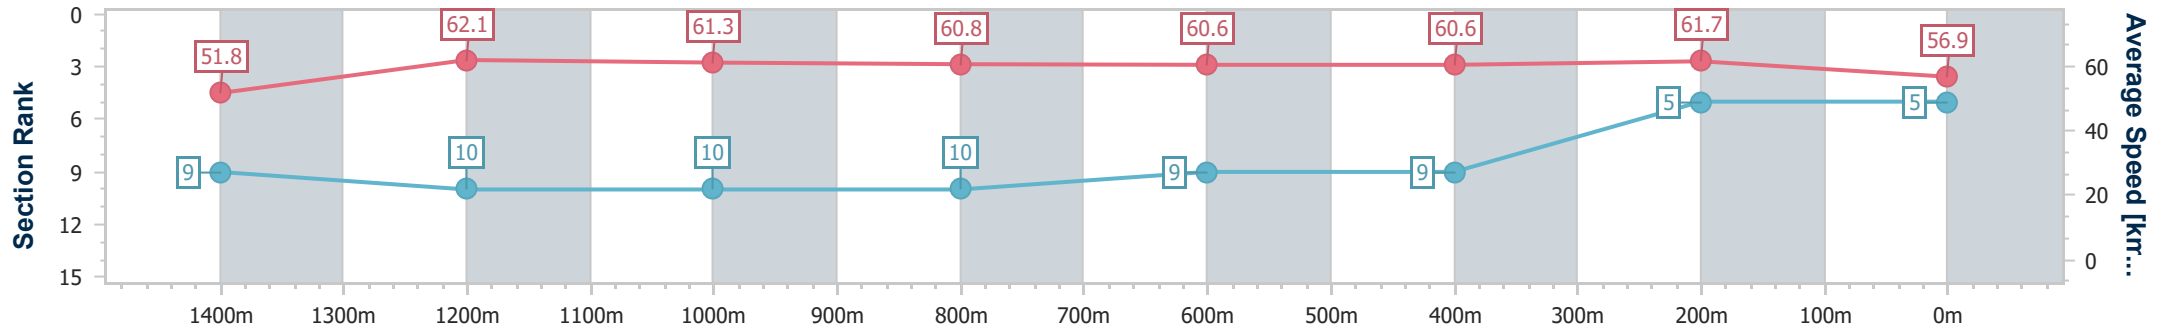

- [] Ranking at each section and finish
- .-.- No data available at this section
- NA No data available

Horse/Jockey Name	Parisian Lady
Final Rank	5
Fastest Section Time (Section)	0:11.68 (1400m)
Top Speed [km/h] (Section)	63.8 (400m)
Race State	Finished

Sunshine Coast QLD Professional
Race 7: STANLEY RIVER THOROUGHBREDS BENCHMARK 58
Handicap - 1600m

02 February 2024 - 21:09

Track Rating: Soft 7, Weather: Fine, Rail Position: +6m

Section	Overall	1400m	1200m	1000m	800m	600m	400m	200m
Section Times	1:37.91 [5] (0:13.89)	1:24.02 [9] (0:11.68)	1:12.34 [10] (0:11.80)	1:00.54 [10] (0:11.95)	0:48.59 [10] (0:12.05)	0:36.54 [9] (0:12.10)	0:24.44 [9] (0:11.69)	0:12.75 [5] (0:12.75)
Average Speed [km/h]	51.8	62.1	61.3	60.8	60.6	60.6	61.7	56.9
Top Speed [km/h]	63.5	63.5	62.6	61.9	61.6	62.6	63.8	59.7
Avg. Dist. to Rail [m]	5.6	3.4	3.2	2.9	2.4	3.5	7.0	7.7
Avg. Stride Freq. [Hz]	2.2	2.3	2.3	2.2	2.3	2.3	2.3	2.3
Avg. Stride Length [m]	6.5	7.6	7.6	7.5	7.5	7.4	7.4	7.0