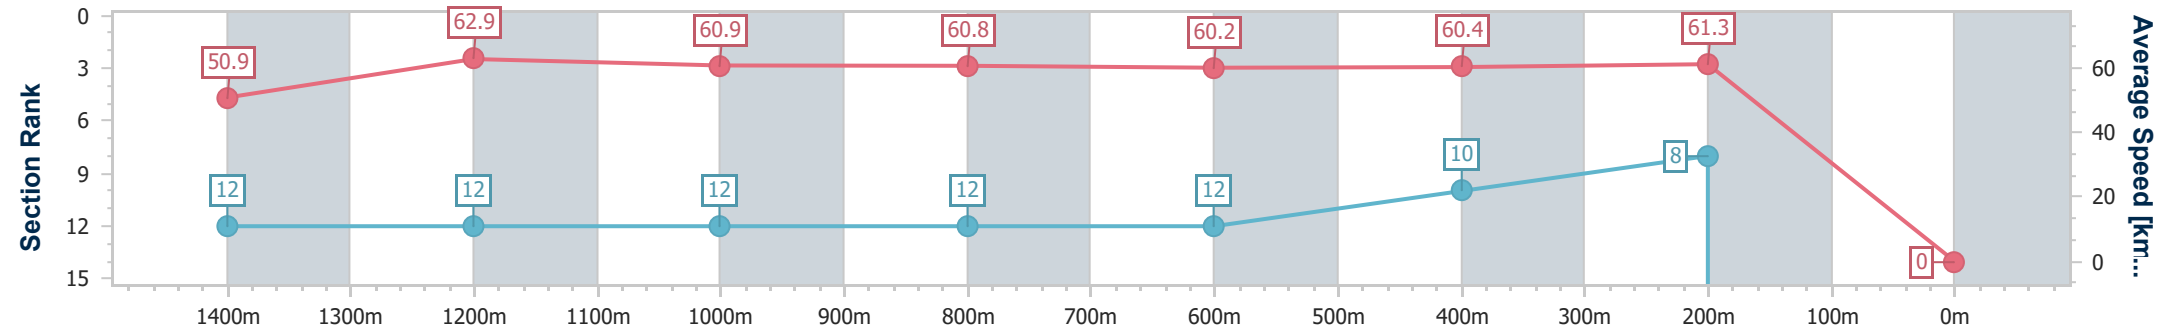

Sunshine Coast QLD Professional
Race 7: STANLEY RIVER THOROUGHBREDS BENCHMARK 58
Handicap - 1600m

02 February 2024 - 21:09

Track Rating: Soft 7, Weather: Fine, Rail Position: +6m

Section	Overall	1400m	1200m	1000m	800m	600m	400m	200m
Section Times	1:39.29 [12] (0:13.59)	1:25.70 [3] (0:11.48)	1:14.22 [4] (0:11.88)	1:02.34 [6] (0:12.13)	0:50.21 [8] (0:12.40)	0:37.81 [10] (0:12.44)	0:25.37 [13] (0:11.95)	0:13.42 [13] (0:13.42)
Average Speed [km/h]	53.0	63.6	60.7	60.1	58.9	58.4	60.2	54.2
Top Speed [km/h]	64.5	64.8	61.5	61.3	60.1	60.8	61.9	57.6
Avg. Dist. to Rail [m]	9.3	4.9	4.4	3.9	2.6	2.0	2.5	5.6
Avg. Stride Freq. [Hz]	2.2	2.4	2.3	2.3	2.3	2.3	2.3	2.2
Avg. Stride Length [m]	6.5	7.3	7.3	7.3	7.2	7.1	7.2	6.8

- [] Ranking at each section and finish
- .-.- No data available at this section
- NA No data available

Horse/Jockey Name	Endless Mystery
Final Rank	2147483647
Fastest Section Time (Section)	0:11.57 (1400m)
Top Speed [km/h] (Section)	64.3 (400m)
Race State	DidNotFinish

Sunshine Coast QLD Professional
Race 7: STANLEY RIVER THOROUGHBREDS BENCHMARK 58
Handicap - 1600m

02 February 2024 - 21:09

Track Rating: Soft 7, Weather: Fine, Rail Position: +6m

Section	Overall	1400m	1200m	1000m	800m	600m	400m	200m					
Section Times	0:00.00 [2147483647] (0:14.20)	0:00.00 [12] (0:11.57)	0:00.00 [12] (0:11.85)	0:00.00 [12] (0:11.95)	0:00.00 [12] (0:12.10)	0:00.00 [12] (0:11.93)	0:00.00 [10] (0:11.76)	-:--:-					
Average Speed [km/h]	50.9	62.9	60.9	60.8	60.2	60.4	61.3	0.0					
Top Speed [km/h]	63.6	64.1	62.0	61.8	61.5	62.7	64.3	--:					
Avg. Dist. to Rail [m]	9.4	3.2	3.2	3.0	2.2	0.6	0.5	0.0					
Avg. Stride Freq. [Hz]	2.2	2.3	2.2	2.2	2.2	2.2	2.3	--:					
Avg. Stride Length [m]	6.3	7.6	7.6	7.7	7.5	7.6	7.5	--:					