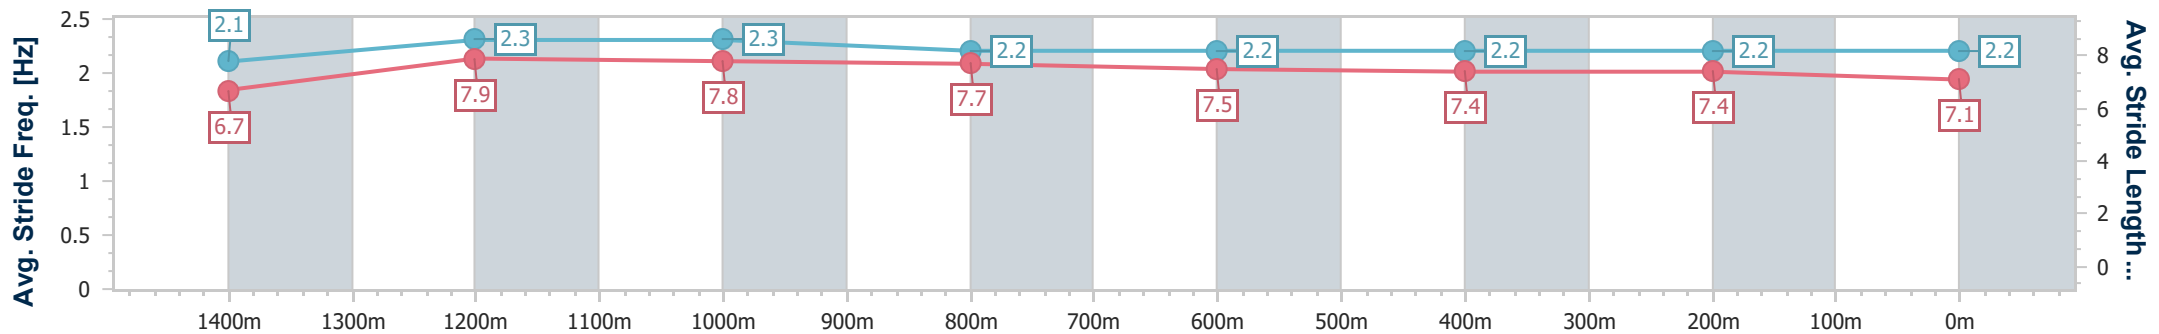

02 February 2024 - 21:09

Track Rating: Soft 7, Weather: Fine, Rail Position: +6m

Section	Overall	1400m	1200m	1000m	800m	600m	400m	200m
Section Times	1:37.64 [1] (0:13.88)	1:23.76 [8] (0:11.47)	1:12.29 [9] (0:11.73)	1:00.56 [8] (0:11.95)	0:48.61 [7] (0:12.07)	0:36.54 [7] (0:11.96)	0:24.58 [6] (0:11.79)	0:12.79 [4] (0:12.79)
Average Speed [km/h]	51.9	63.2	61.5	60.7	60.6	61.9	60.9	56.8
Top Speed [km/h]	63.6	64.7	62.6	61.9	61.8	63.2	63.1	58.9
Avg. Dist. to Rail [m]	3.6	3.0	3.0	2.5	3.1	4.3	8.2	7.8
Avg. Stride Freq. [Hz]	2.2	2.4	2.4	2.3	2.3	2.4	2.4	2.3
Avg. Stride Length [m]	6.3	7.3	7.2	7.2	7.2	7.2	7.0	6.8

- [] Ranking at each section and finish
- .-.- No data available at this section
- NA No data available

Horse/Jockey Name	Sock'emsid
Final Rank	2
Fastest Section Time (Section)	0:11.26 (1200m)
Top Speed [km/h] (Section)	66.1 (1400m)
Race State	Finished

Sunshine Coast QLD Professional
Race 7: STANLEY RIVER THOROUGHBREDS BENCHMARK 58
Handicap - 1600m

02 February 2024 - 21:09

Track Rating: Soft 7, Weather: Fine, Rail Position: +6m

Section	Overall	1400m	1200m	1000m	800m	600m	400m	200m
Section Times	1:37.65 [2] (0:13.97)	1:23.68 [10] (0:11.37)	1:12.31 [8] (0:11.26)	1:01.05 [2] (0:11.72)	0:49.33 [2] (0:12.17)	0:37.16 [2] (0:12.15)	0:25.01 [1] (0:12.20)	0:12.81 [3] (0:12.81)
Average Speed [km/h]	51.5	63.9	64.2	61.8	59.8	59.8	59.1	56.7
Top Speed [km/h]	64.5	66.1	65.8	63.0	61.0	60.4	59.9	58.4
Avg. Dist. to Rail [m]	8.9	3.9	3.8	2.3	1.9	1.4	2.4	2.6
Avg. Stride Freq. [Hz]	2.1	2.3	2.3	2.2	2.2	2.2	2.2	2.2
Avg. Stride Length [m]	6.7	7.9	7.8	7.7	7.5	7.4	7.4	7.1