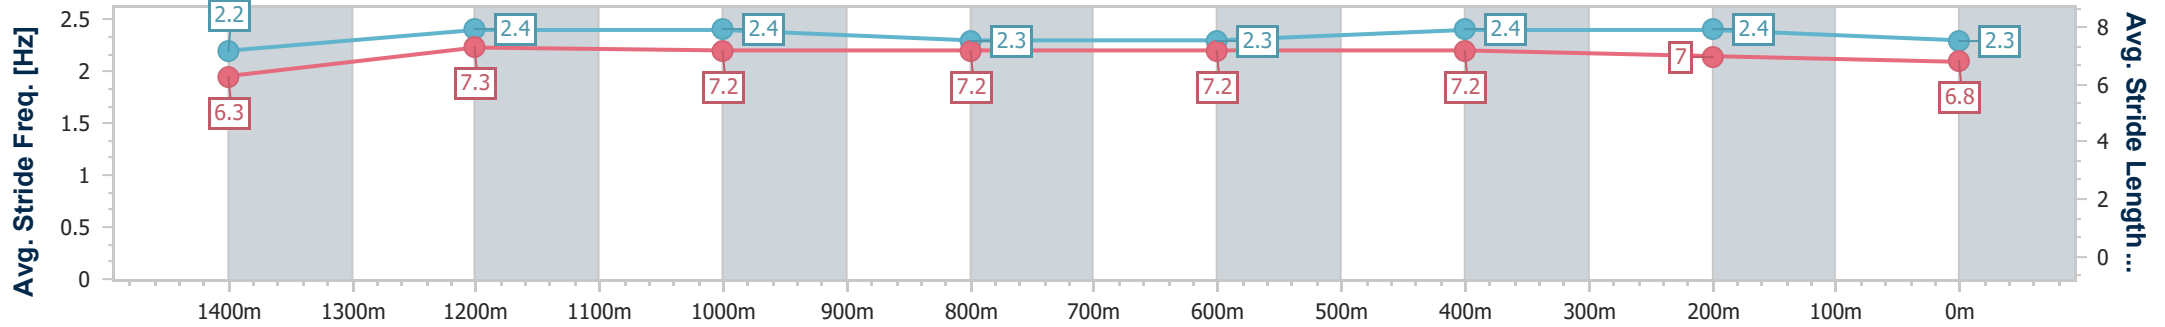

02 February 2024 - 21:09

Track Rating: Soft 7, Weather: Fine, Rail Position: +6m

Section	Overall	1400m	1200m	1000m	800m	600m	400m	200m
Section Times	1:37.64 [1] (0:13.88)	1:23.76 [8] (0:11.47)	1:12.29 [9] (0:11.73)	1:00.56 [8] (0:11.95)	0:48.61 [7] (0:12.07)	0:36.54 [7] (0:11.96)	0:24.58 [6] (0:11.79)	0:12.79 [4] (0:12.79)
Average Speed [km/h]	51.9	63.2	61.5	60.7	60.6	61.9	60.9	56.8
Top Speed [km/h]	63.6	64.7	62.6	61.9	61.8	63.2	63.1	58.9
Avg. Dist. to Rail [m]	3.6	3.0	3.0	2.5	3.1	4.3	8.2	7.8
Avg. Stride Freq. [Hz]	2.2	2.4	2.4	2.3	2.3	2.4	2.4	2.3
Avg. Stride Length [m]	6.3	7.3	7.2	7.2	7.2	7.2	7.0	6.8