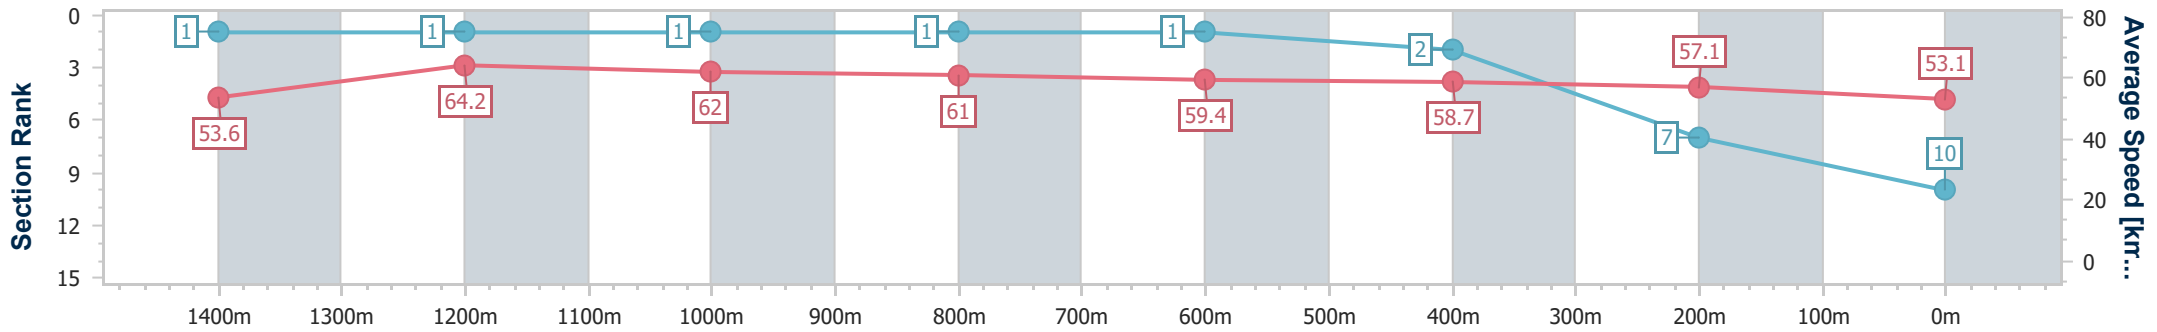

Sunshine Coast QLD Professional
Race 7: STANLEY RIVER THOROUGHBREDS BENCHMARK 58
Handicap - 1600m

02 February 2024 - 21:09

Track Rating: Soft 7, Weather: Fine, Rail Position: +6m

Section	Overall	1400m	1200m	1000m	800m	600m	400m	200m
Section Times	1:38.78 [9] (0:13.61)	1:25.17 [4] (0:11.32)	1:13.85 [2] (0:11.69)	1:02.16 [3] (0:11.93)	0:50.23 [3] (0:12.24)	0:37.99 [4] (0:12.19)	0:25.80 [5] (0:12.46)	0:13.34 [11] (0:13.34)
Average Speed [km/h]	52.8	64.7	61.7	60.7	59.7	59.7	57.8	54.2
Top Speed [km/h]	65.6	65.5	63.1	61.7	61.3	60.6	59.6	56.3
Avg. Dist. to Rail [m]	12.3	5.5	3.4	3.0	2.2	1.6	3.6	4.5
Avg. Stride Freq. [Hz]	2.3	2.4	2.3	2.3	2.3	2.3	2.3	2.2
Avg. Stride Length [m]	6.3	7.6	7.3	7.4	7.2	7.1	7.0	6.9

- [] Ranking at each section and finish
- .-.- No data available at this section
- NA No data available

Horse/Jockey Name	Mooloolaba
Final Rank	10
Fastest Section Time (Section)	0:11.35 (1400m)
Top Speed [km/h] (Section)	68.0 (Overall)
Race State	Finished

Sunshine Coast QLD Professional
Race 7: STANLEY RIVER THOROUGHBREDS BENCHMARK 58
Handicap - 1600m

02 February 2024 - 21:09

Track Rating: Soft 7, Weather: Fine, Rail Position: +6m

Section	Overall	1400m	1200m	1000m	800m	600m	400m	200m
Section Times	1:38.96 [10] (0:13.44)	1:25.52 [1] (0:11.35)	1:14.17 [1] (0:11.68)	1:02.49 [1] (0:11.85)	0:50.64 [1] (0:12.16)	0:38.48 [1] (0:12.22)	0:26.26 [2] (0:12.60)	0:13.66 [7] (0:13.66)
Average Speed [km/h]	53.6	64.2	62.0	61.0	59.4	58.7	57.1	53.1
Top Speed [km/h]	68.0	67.4	64.0	62.1	60.6	60.2	59.0	55.2
Avg. Dist. to Rail [m]	7.7	4.3	3.1	1.9	0.8	0.5	0.3	0.3
Avg. Stride Freq. [Hz]	2.3	2.3	2.3	2.3	2.3	2.4	2.3	2.2
Avg. Stride Length [m]	6.4	7.5	7.4	7.4	7.1	7.0	6.9	6.7