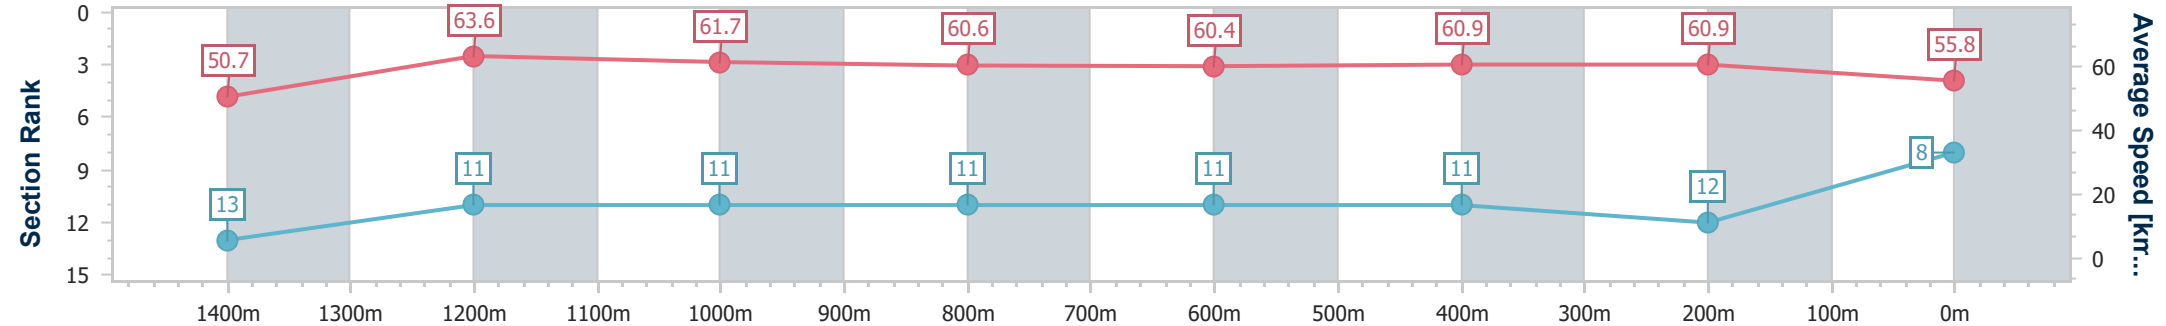

Sunshine Coast QLD Professional
Race 7: STANLEY RIVER THOROUGHBREDS BENCHMARK 58
Handicap - 1600m

02 February 2024 - 21:09

Track Rating: Soft 7, Weather: Fine, Rail Position: +6m

Section	Overall	1400m	1200m	1000m	800m	600m	400m	200m
Section Times	1:38.37 [7] (0:13.78)	1:24.59 [7] (0:11.55)	1:13.04 [7] (0:11.86)	1:01.18 [9] (0:12.02)	0:49.16 [9] (0:12.13)	0:37.03 [8] (0:12.02)	0:25.01 [8] (0:12.08)	0:12.93 [10] (0:12.93)
Average Speed [km/h]	52.4	62.5	61.1	60.1	59.7	59.8	59.8	56.0
Top Speed [km/h]	62.4	64.2	61.6	61.2	61.2	60.5	60.5	58.6
Avg. Dist. to Rail [m]	2.3	2.2	2.3	2.0	1.2	0.3	0.6	1.9
Avg. Stride Freq. [Hz]	2.2	2.3	2.3	2.2	2.3	2.3	2.3	2.2
Avg. Stride Length [m]	6.6	7.6	7.5	7.4	7.3	7.3	7.2	7.0

- [] Ranking at each section and finish
- .-.- No data available at this section
- NA No data available

Horse/Jockey Name	Chance With Wolves
Final Rank	8
Fastest Section Time (Section)	0:11.43 (1400m)
Top Speed [km/h] (Section)	65.1 (1400m)
Race State	Finished

Sunshine Coast QLD Professional
Race 7: STANLEY RIVER THOROUGHBREDS BENCHMARK 58
Handicap - 1600m

02 February 2024 - 21:09

Track Rating: Soft 7, Weather: Fine, Rail Position: +6m

Section	Overall	1400m	1200m	1000m	800m	600m	400m	200m						
Section Times	1:38.41 [8] (0:14.23)	1:24.18 [13] (0:11.43)	1:12.75 [11] (0:11.74)	1:01.01 [11] (0:12.02)	0:48.99 [11] (0:12.20)	0:36.79 [11] (0:12.00)	0:24.79 [11] (0:11.86)	0:12.93 [12] (0:12.93)						
Average Speed [km/h]	50.7	63.6	61.7	60.6	60.4	60.9	60.9	55.8						
Top Speed [km/h]	62.3	65.1	62.3	62.0	61.9	61.9	62.2	58.8						
Avg. Dist. to Rail [m]	10.2	4.4	4.2	3.9	3.7	3.2	5.4	6.7						
Avg. Stride Freq. [Hz]	2.2	2.4	2.3	2.3	2.3	2.4	2.3	2.2						
Avg. Stride Length [m]	6.4	7.4	7.4	7.4	7.2	7.1	7.4	7.0						