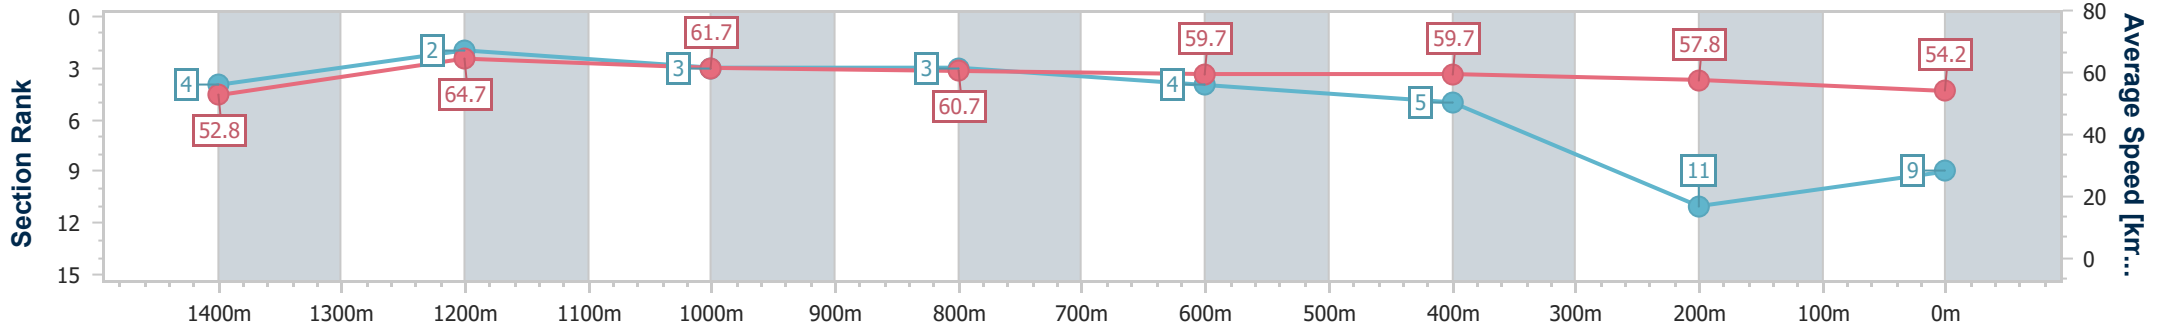

Sunshine Coast QLD Professional
Race 7: STANLEY RIVER THOROUGHBREDS BENCHMARK 58
Handicap - 1600m

02 February 2024 - 21:09

Track Rating: Soft 7, Weather: Fine, Rail Position: +6m

Section	Overall	1400m	1200m	1000m	800m	600m	400m	200m						
Section Times	1:38.41 [8] (0:14.23)	1:24.18 [13] (0:11.43)	1:12.75 [11] (0:11.74)	1:01.01 [11] (0:12.02)	0:48.99 [11] (0:12.20)	0:36.79 [11] (0:12.00)	0:24.79 [11] (0:11.86)	0:12.93 [12] (0:12.93)						
Average Speed [km/h]	50.7	63.6	61.7	60.6	60.4	60.9	60.9	55.8						
Top Speed [km/h]	62.3	65.1	62.3	62.0	61.9	61.9	62.2	58.8						
Avg. Dist. to Rail [m]	10.2	4.4	4.2	3.9	3.7	3.2	5.4	6.7						
Avg. Stride Freq. [Hz]	2.2	2.4	2.3	2.3	2.3	2.4	2.3	2.2						
Avg. Stride Length [m]	6.4	7.4	7.4	7.4	7.2	7.1	7.4	7.0						

- [] Ranking at each section and finish
- .-.- No data available at this section
- NA No data available

Horse/Jockey Name	Isometric
Final Rank	9
Fastest Section Time (Section)	0:11.32 (1400m)
Top Speed [km/h] (Section)	65.6 (Overall)
Race State	Finished

Sunshine Coast QLD Professional
Race 7: STANLEY RIVER THOROUGHBREDS BENCHMARK 58
Handicap - 1600m

02 February 2024 - 21:09

Track Rating: Soft 7, Weather: Fine, Rail Position: +6m

Section	Overall	1400m	1200m	1000m	800m	600m	400m	200m
Section Times	1:38.78 [9] (0:13.61)	1:25.17 [4] (0:11.32)	1:13.85 [2] (0:11.69)	1:02.16 [3] (0:11.93)	0:50.23 [3] (0:12.24)	0:37.99 [4] (0:12.19)	0:25.80 [5] (0:12.46)	0:13.34 [11] (0:13.34)
Average Speed [km/h]	52.8	64.7	61.7	60.7	59.7	59.7	57.8	54.2
Top Speed [km/h]	65.6	65.5	63.1	61.7	61.3	60.6	59.6	56.3
Avg. Dist. to Rail [m]	12.3	5.5	3.4	3.0	2.2	1.6	3.6	4.5
Avg. Stride Freq. [Hz]	2.3	2.4	2.3	2.3	2.3	2.3	2.3	2.2
Avg. Stride Length [m]	6.3	7.6	7.3	7.4	7.2	7.1	7.0	6.9