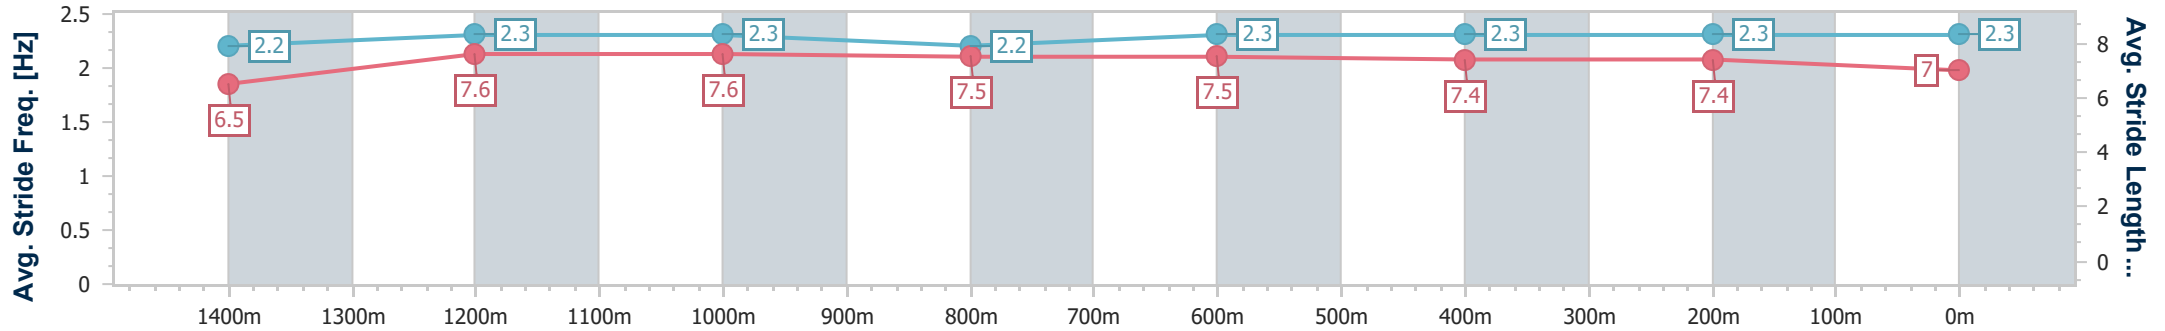

Sunshine Coast QLD Professional
Race 7: STANLEY RIVER THOROUGHBREDS BENCHMARK 58
Handicap - 1600m

02 February 2024 - 21:09

Track Rating: Soft 7, Weather: Fine, Rail Position: +6m

Section	Overall	1400m	1200m	1000m	800m	600m	400m	200m
Section Times	1:37.78 [4] (0:13.68)	1:24.10 [6] (0:11.49)	1:12.61 [6] (0:11.73)	1:00.88 [5] (0:11.95)	0:48.93 [5] (0:12.20)	0:36.73 [6] (0:11.92)	0:24.81 [4] (0:11.80)	0:13.01 [2] (0:13.01)
Average Speed [km/h]	52.9	63.0	61.7	60.7	59.4	60.9	61.1	55.7
Top Speed [km/h]	63.6	64.6	62.8	62.0	61.9	61.9	62.5	59.6
Avg. Dist. to Rail [m]	5.1	3.3	2.8	2.5	1.6	0.8	1.2	1.0
Avg. Stride Freq. [Hz]	2.2	2.4	2.3	2.2	2.2	2.2	2.3	2.2
Avg. Stride Length [m]	6.5	7.4	7.5	7.6	7.4	7.5	7.4	7.0

- [] Ranking at each section and finish
- .-.- No data available at this section
- NA No data available

Horse/Jockey Name	Parisian Lady
Final Rank	5
Fastest Section Time (Section)	0:11.68 (1400m)
Top Speed [km/h] (Section)	63.8 (400m)
Race State	Finished

Sunshine Coast QLD Professional
Race 7: STANLEY RIVER THOROUGHBREDS BENCHMARK 58
Handicap - 1600m

02 February 2024 - 21:09

Track Rating: Soft 7, Weather: Fine, Rail Position: +6m

Section	Overall	1400m	1200m	1000m	800m	600m	400m	200m
Section Times	1:37.91 [5] (0:13.89)	1:24.02 [9] (0:11.68)	1:12.34 [10] (0:11.80)	1:00.54 [10] (0:11.95)	0:48.59 [10] (0:12.05)	0:36.54 [9] (0:12.10)	0:24.44 [9] (0:11.69)	0:12.75 [5] (0:12.75)
Average Speed [km/h]	51.8	62.1	61.3	60.8	60.6	60.6	61.7	56.9
Top Speed [km/h]	63.5	63.5	62.6	61.9	61.6	62.6	63.8	59.7
Avg. Dist. to Rail [m]	5.6	3.4	3.2	2.9	2.4	3.5	7.0	7.7
Avg. Stride Freq. [Hz]	2.2	2.3	2.3	2.2	2.3	2.3	2.3	2.3
Avg. Stride Length [m]	6.5	7.6	7.6	7.5	7.5	7.4	7.4	7.0