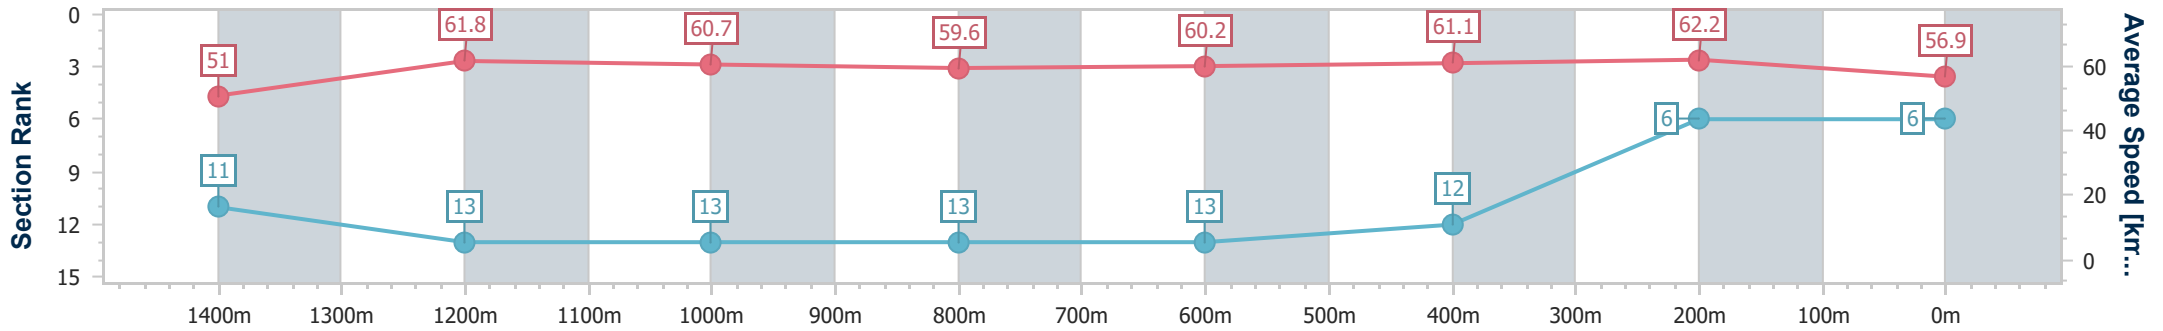

- [] Ranking at each section and finish
- .-.- No data available at this section
- NA No data available

Horse/Jockey Name	Pending
Final Rank	6
Fastest Section Time (Section)	0:11.56 (400m)
Top Speed [km/h] (Section)	64.4 (Overall)
Race State	Finished

Sunshine Coast QLD Professional
Race 7: STANLEY RIVER THOROUGHBREDS BENCHMARK 58
Handicap - 1600m

02 February 2024 - 21:09

Track Rating: Soft 7, Weather: Fine, Rail Position: +6m

Section	Overall	1400m	1200m	1000m	800m	600m	400m	200m
Section Times	1:37.96 [6] (0:14.12)	1:23.84 [11] (0:11.69)	1:12.15 [13] (0:11.89)	1:00.26 [13] (0:12.10)	0:48.16 [13] (0:11.99)	0:36.17 [13] (0:11.86)	0:24.31 [12] (0:11.56)	0:12.75 [6] (0:12.75)
Average Speed [km/h]	51.0	61.8	60.7	59.6	60.2	61.1	62.2	56.9
Top Speed [km/h]	64.4	63.2	61.4	60.9	61.0	63.3	63.7	60.6
Avg. Dist. to Rail [m]	7.8	2.2	2.1	1.4	0.4	1.6	3.8	3.5
Avg. Stride Freq. [Hz]	2.3	2.4	2.3	2.3	2.3	2.4	2.4	2.3
Avg. Stride Length [m]	6.2	7.3	7.3	7.2	7.3	7.2	7.2	6.9