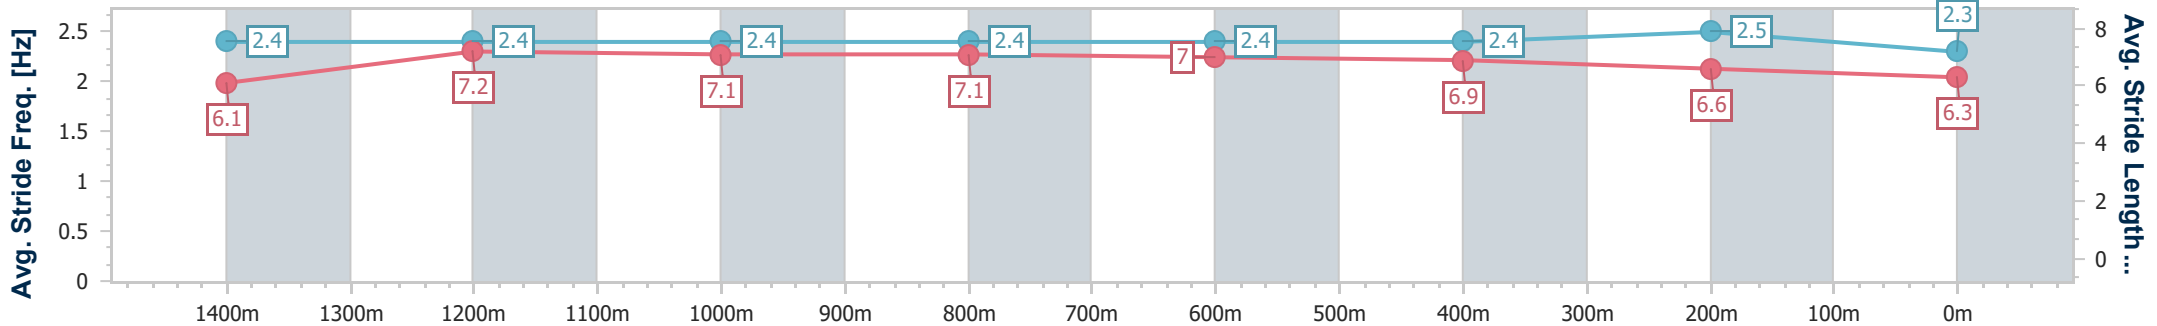

Sunshine Coast QLD Professional
Race 7: STANLEY RIVER THOROUGHBREDS BENCHMARK 58
Handicap - 1600m

02 February 2024 - 21:09

Track Rating: Soft 7, Weather: Fine, Rail Position: +6m

Section	Overall	1400m	1200m	1000m	800m	600m	400m	200m
Section Times	1:38.96 [10] (0:13.44)	1:25.52 [1] (0:11.35)	1:14.17 [1] (0:11.68)	1:02.49 [1] (0:11.85)	0:50.64 [1] (0:12.16)	0:38.48 [1] (0:12.22)	0:26.26 [2] (0:12.60)	0:13.66 [7] (0:13.66)
Average Speed [km/h]	53.6	64.2	62.0	61.0	59.4	58.7	57.1	53.1
Top Speed [km/h]	68.0	67.4	64.0	62.1	60.6	60.2	59.0	55.2
Avg. Dist. to Rail [m]	7.7	4.3	3.1	1.9	0.8	0.5	0.3	0.3
Avg. Stride Freq. [Hz]	2.3	2.3	2.3	2.3	2.3	2.4	2.3	2.2
Avg. Stride Length [m]	6.4	7.5	7.4	7.4	7.1	7.0	6.9	6.7

- [] Ranking at each section and finish
- .-.- No data available at this section
- NA No data available

Horse/Jockey Name	Grandcoeur
Final Rank	11
Fastest Section Time (Section)	0:11.48 (1400m)
Top Speed [km/h] (Section)	65.6 (1400m)
Race State	Finished

Sunshine Coast QLD Professional
Race 7: STANLEY RIVER THOROUGHBREDS BENCHMARK 58
Handicap - 1600m

02 February 2024 - 21:09

Track Rating: Soft 7, Weather: Fine, Rail Position: +6m

Section	Overall	1400m	1200m	1000m	800m	600m	400m	200m
Section Times	1:38.99 [11] (0:13.67)	1:25.32 [5] (0:11.48)	1:13.84 [5] (0:11.85)	1:01.99 [7] (0:11.92)	0:50.07 [6] (0:12.09)	0:37.98 [5] (0:12.11)	0:25.87 [7] (0:12.26)	0:13.61 [9] (0:13.61)
Average Speed [km/h]	52.7	62.9	60.9	60.6	59.9	59.8	58.9	53.1
Top Speed [km/h]	63.2	65.6	62.3	62.3	61.3	61.2	60.2	56.6
Avg. Dist. to Rail [m]	4.2	1.9	2.0	1.9	0.8	0.9	4.2	4.7
Avg. Stride Freq. [Hz]	2.4	2.4	2.4	2.4	2.4	2.4	2.5	2.3
Avg. Stride Length [m]	6.1	7.2	7.1	7.1	7.0	6.9	6.6	6.3