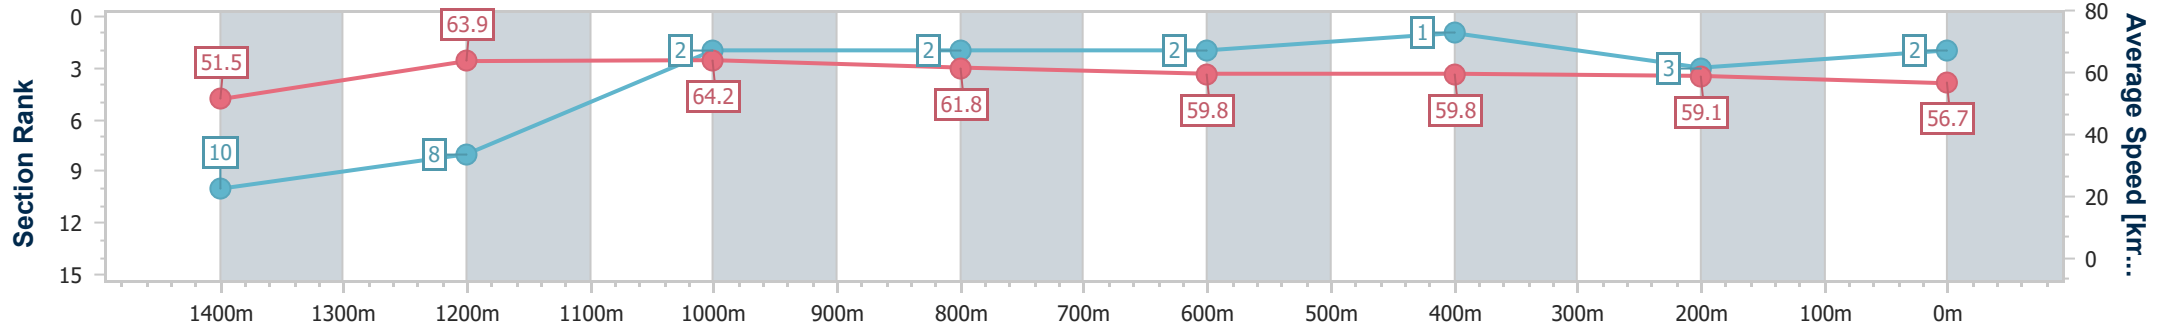

02 February 2024 - 21:09

Track Rating: Soft 7, Weather: Fine, Rail Position: +6m

Section	Overall	1400m	1200m	1000m	800m	600m	400m	200m
Section Times	1:37.64 [1] (0:13.88)	1:23.76 [8] (0:11.47)	1:12.29 [9] (0:11.73)	1:00.56 [8] (0:11.95)	0:48.61 [7] (0:12.07)	0:36.54 [7] (0:11.96)	0:24.58 [6] (0:11.79)	0:12.79 [4] (0:12.79)
Average Speed [km/h]	51.9	63.2	61.5	60.7	60.6	61.9	60.9	56.8
Top Speed [km/h]	63.6	64.7	62.6	61.9	61.8	63.2	63.1	58.9
Avg. Dist. to Rail [m]	3.6	3.0	3.0	2.5	3.1	4.3	8.2	7.8
Avg. Stride Freq. [Hz]	2.2	2.4	2.4	2.3	2.3	2.4	2.4	2.3
Avg. Stride Length [m]	6.3	7.3	7.2	7.2	7.2	7.2	7.0	6.8

- [] Ranking at each section and finish
- .-.- No data available at this section
- NA No data available

Horse/Jockey Name	Sock'emsid
Final Rank	2
Fastest Section Time (Section)	0:11.26 (1200m)
Top Speed [km/h] (Section)	66.1 (1400m)
Race State	Finished

Sunshine Coast QLD Professional
Race 7: STANLEY RIVER THOROUGHBREDS BENCHMARK 58
Handicap - 1600m

02 February 2024 - 21:09

Track Rating: Soft 7, Weather: Fine, Rail Position: +6m

Section	Overall	1400m	1200m	1000m	800m	600m	400m	200m
Section Times	1:37.65 [2] (0:13.97)	1:23.68 [10] (0:11.37)	1:12.31 [8] (0:11.26)	1:01.05 [2] (0:11.72)	0:49.33 [2] (0:12.17)	0:37.16 [2] (0:12.15)	0:25.01 [1] (0:12.20)	0:12.81 [3] (0:12.81)
Average Speed [km/h]	51.5	63.9	64.2	61.8	59.8	59.8	59.1	56.7
Top Speed [km/h]	64.5	66.1	65.8	63.0	61.0	60.4	59.9	58.4
Avg. Dist. to Rail [m]	8.9	3.9	3.8	2.3	1.9	1.4	2.4	2.6
Avg. Stride Freq. [Hz]	2.1	2.3	2.3	2.2	2.2	2.2	2.2	2.2
Avg. Stride Length [m]	6.7	7.9	7.8	7.7	7.5	7.4	7.4	7.1