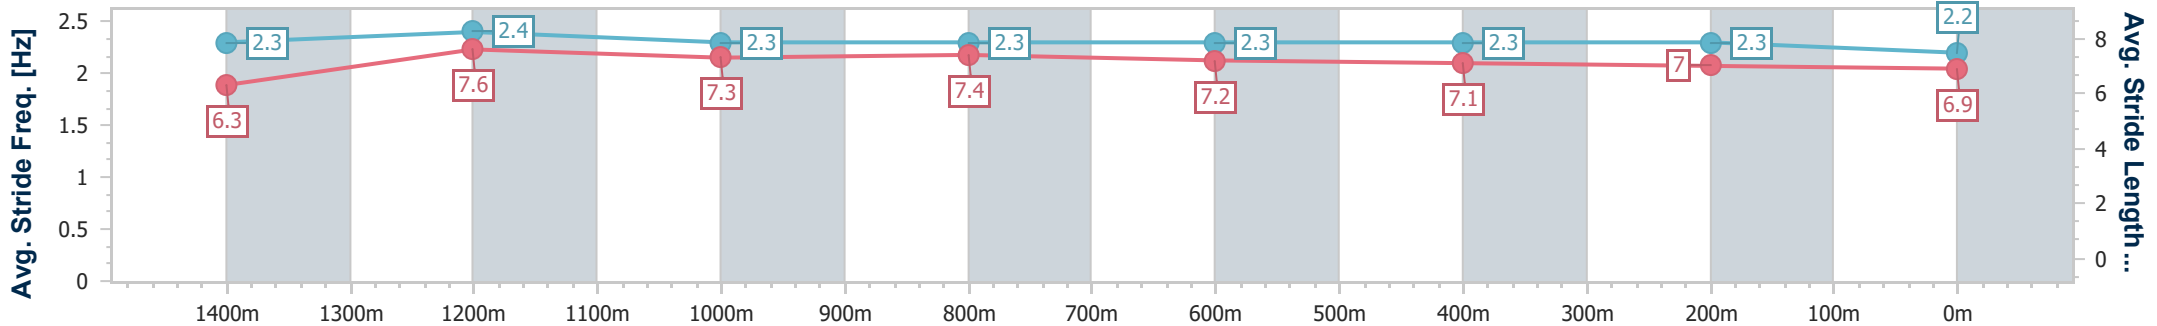

Sunshine Coast QLD Professional
Race 7: STANLEY RIVER THOROUGHBREDS BENCHMARK 58
Handicap - 1600m

02 February 2024 - 21:09

Track Rating: Soft 7, Weather: Fine, Rail Position: +6m

Section	Overall	1400m	1200m	1000m	800m	600m	400m	200m						
Section Times	1:38.41 [8] (0:14.23)	1:24.18 [13] (0:11.43)	1:12.75 [11] (0:11.74)	1:01.01 [11] (0:12.02)	0:48.99 [11] (0:12.20)	0:36.79 [11] (0:12.00)	0:24.79 [11] (0:11.86)	0:12.93 [12] (0:12.93)						
Average Speed [km/h]	50.7	63.6	61.7	60.6	60.4	60.9	60.9	55.8						
Top Speed [km/h]	62.3	65.1	62.3	62.0	61.9	61.9	62.2	58.8						
Avg. Dist. to Rail [m]	10.2	4.4	4.2	3.9	3.7	3.2	5.4	6.7						
Avg. Stride Freq. [Hz]	2.2	2.4	2.3	2.3	2.3	2.4	2.3	2.2						
Avg. Stride Length [m]	6.4	7.4	7.4	7.4	7.2	7.1	7.4	7.0						

- [] Ranking at each section and finish
- .-.- No data available at this section
- NA No data available

Horse/Jockey Name	Isometric
Final Rank	9
Fastest Section Time (Section)	0:11.32 (1400m)
Top Speed [km/h] (Section)	65.6 (Overall)
Race State	Finished

Sunshine Coast QLD Professional
Race 7: STANLEY RIVER THOROUGHBREDS BENCHMARK 58
Handicap - 1600m

02 February 2024 - 21:09

Track Rating: Soft 7, Weather: Fine, Rail Position: +6m

Section	Overall	1400m	1200m	1000m	800m	600m	400m	200m
Section Times	1:38.78 [9] (0:13.61)	1:25.17 [4] (0:11.32)	1:13.85 [2] (0:11.69)	1:02.16 [3] (0:11.93)	0:50.23 [3] (0:12.24)	0:37.99 [4] (0:12.19)	0:25.80 [5] (0:12.46)	0:13.34 [11] (0:13.34)
Average Speed [km/h]	52.8	64.7	61.7	60.7	59.7	59.7	57.8	54.2
Top Speed [km/h]	65.6	65.5	63.1	61.7	61.3	60.6	59.6	56.3
Avg. Dist. to Rail [m]	12.3	5.5	3.4	3.0	2.2	1.6	3.6	4.5
Avg. Stride Freq. [Hz]	2.3	2.4	2.3	2.3	2.3	2.3	2.3	2.2
Avg. Stride Length [m]	6.3	7.6	7.3	7.4	7.2	7.1	7.0	6.9