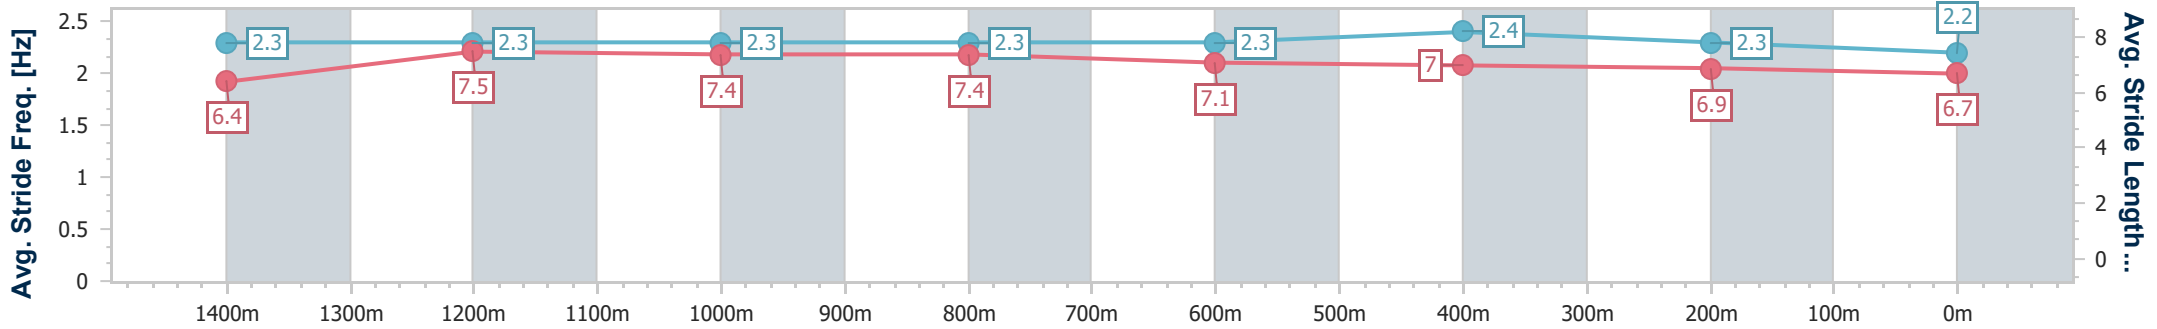

Sunshine Coast QLD Professional
Race 7: STANLEY RIVER THOROUGHBREDS BENCHMARK 58
Handicap - 1600m

02 February 2024 - 21:09

Track Rating: Soft 7, Weather: Fine, Rail Position: +6m

Section	Overall	1400m	1200m	1000m	800m	600m	400m	200m
Section Times	1:38.78 [9] (0:13.61)	1:25.17 [4] (0:11.32)	1:13.85 [2] (0:11.69)	1:02.16 [3] (0:11.93)	0:50.23 [3] (0:12.24)	0:37.99 [4] (0:12.19)	0:25.80 [5] (0:12.46)	0:13.34 [11] (0:13.34)
Average Speed [km/h]	52.8	64.7	61.7	60.7	59.7	59.7	57.8	54.2
Top Speed [km/h]	65.6	65.5	63.1	61.7	61.3	60.6	59.6	56.3
Avg. Dist. to Rail [m]	12.3	5.5	3.4	3.0	2.2	1.6	3.6	4.5
Avg. Stride Freq. [Hz]	2.3	2.4	2.3	2.3	2.3	2.3	2.3	2.2
Avg. Stride Length [m]	6.3	7.6	7.3	7.4	7.2	7.1	7.0	6.9

- [] Ranking at each section and finish
- .-.- No data available at this section
- NA No data available

Horse/Jockey Name	Mooloolaba
Final Rank	10
Fastest Section Time (Section)	0:11.35 (1400m)
Top Speed [km/h] (Section)	68.0 (Overall)
Race State	Finished

Sunshine Coast QLD Professional
Race 7: STANLEY RIVER THOROUGHBREDS BENCHMARK 58
Handicap - 1600m

02 February 2024 - 21:09

Track Rating: Soft 7, Weather: Fine, Rail Position: +6m

Section	Overall	1400m	1200m	1000m	800m	600m	400m	200m
Section Times	1:38.96 [10] (0:13.44)	1:25.52 [1] (0:11.35)	1:14.17 [1] (0:11.68)	1:02.49 [1] (0:11.85)	0:50.64 [1] (0:12.16)	0:38.48 [1] (0:12.22)	0:26.26 [2] (0:12.60)	0:13.66 [7] (0:13.66)
Average Speed [km/h]	53.6	64.2	62.0	61.0	59.4	58.7	57.1	53.1
Top Speed [km/h]	68.0	67.4	64.0	62.1	60.6	60.2	59.0	55.2
Avg. Dist. to Rail [m]	7.7	4.3	3.1	1.9	0.8	0.5	0.3	0.3
Avg. Stride Freq. [Hz]	2.3	2.3	2.3	2.3	2.3	2.4	2.3	2.2
Avg. Stride Length [m]	6.4	7.5	7.4	7.4	7.1	7.0	6.9	6.7