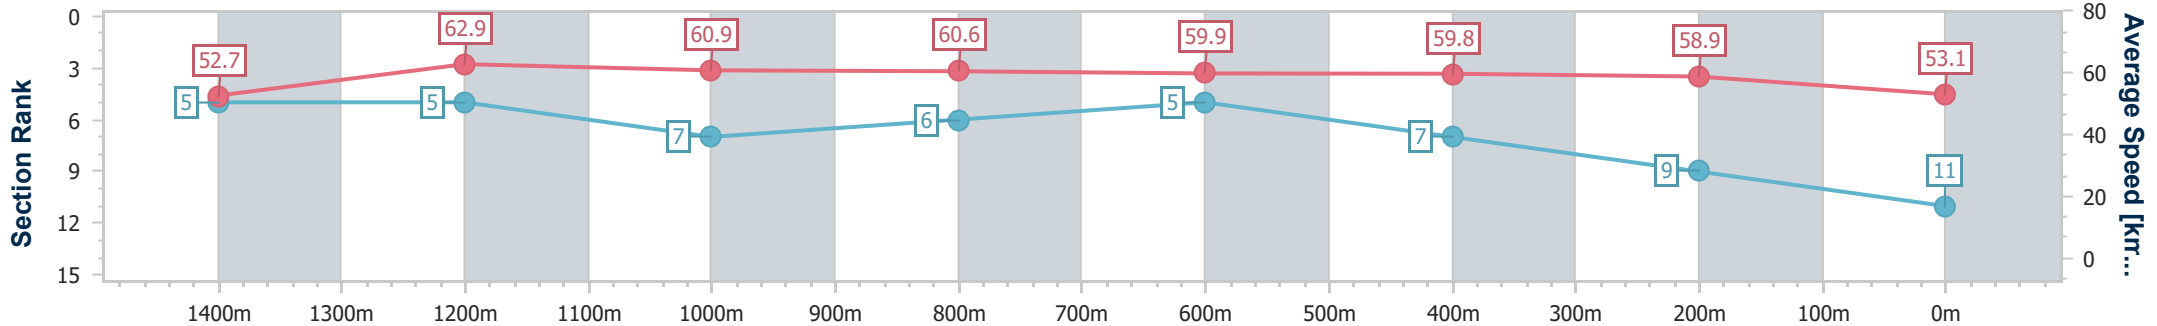

Sunshine Coast QLD Professional
Race 7: STANLEY RIVER THOROUGHBREDS BENCHMARK 58
Handicap - 1600m

02 February 2024 - 21:09

Track Rating: Soft 7, Weather: Fine, Rail Position: +6m

Section	Overall	1400m	1200m	1000m	800m	600m	400m	200m
Section Times	1:38.96 [10] (0:13.44)	1:25.52 [1] (0:11.35)	1:14.17 [1] (0:11.68)	1:02.49 [1] (0:11.85)	0:50.64 [1] (0:12.16)	0:38.48 [1] (0:12.22)	0:26.26 [2] (0:12.60)	0:13.66 [7] (0:13.66)
Average Speed [km/h]	53.6	64.2	62.0	61.0	59.4	58.7	57.1	53.1
Top Speed [km/h]	68.0	67.4	64.0	62.1	60.6	60.2	59.0	55.2
Avg. Dist. to Rail [m]	7.7	4.3	3.1	1.9	0.8	0.5	0.3	0.3
Avg. Stride Freq. [Hz]	2.3	2.3	2.3	2.3	2.3	2.4	2.3	2.2
Avg. Stride Length [m]	6.4	7.5	7.4	7.4	7.1	7.0	6.9	6.7

- [] Ranking at each section and finish
- .-.- No data available at this section
- NA No data available

Horse/Jockey Name	Grandcoeur
Final Rank	11
Fastest Section Time (Section)	0:11.48 (1400m)
Top Speed [km/h] (Section)	65.6 (1400m)
Race State	Finished

Sunshine Coast QLD Professional
Race 7: STANLEY RIVER THOROUGHBREDS BENCHMARK 58
Handicap - 1600m

02 February 2024 - 21:09

Track Rating: Soft 7, Weather: Fine, Rail Position: +6m

Section	Overall	1400m	1200m	1000m	800m	600m	400m	200m
Section Times	1:38.99 [11] (0:13.67)	1:25.32 [5] (0:11.48)	1:13.84 [5] (0:11.85)	1:01.99 [7] (0:11.92)	0:50.07 [6] (0:12.09)	0:37.98 [5] (0:12.11)	0:25.87 [7] (0:12.26)	0:13.61 [9] (0:13.61)
Average Speed [km/h]	52.7	62.9	60.9	60.6	59.9	59.8	58.9	53.1
Top Speed [km/h]	63.2	65.6	62.3	62.3	61.3	61.2	60.2	56.6
Avg. Dist. to Rail [m]	4.2	1.9	2.0	1.9	0.8	0.9	4.2	4.7
Avg. Stride Freq. [Hz]	2.4	2.4	2.4	2.4	2.4	2.4	2.5	2.3
Avg. Stride Length [m]	6.1	7.2	7.1	7.1	7.0	6.9	6.6	6.3