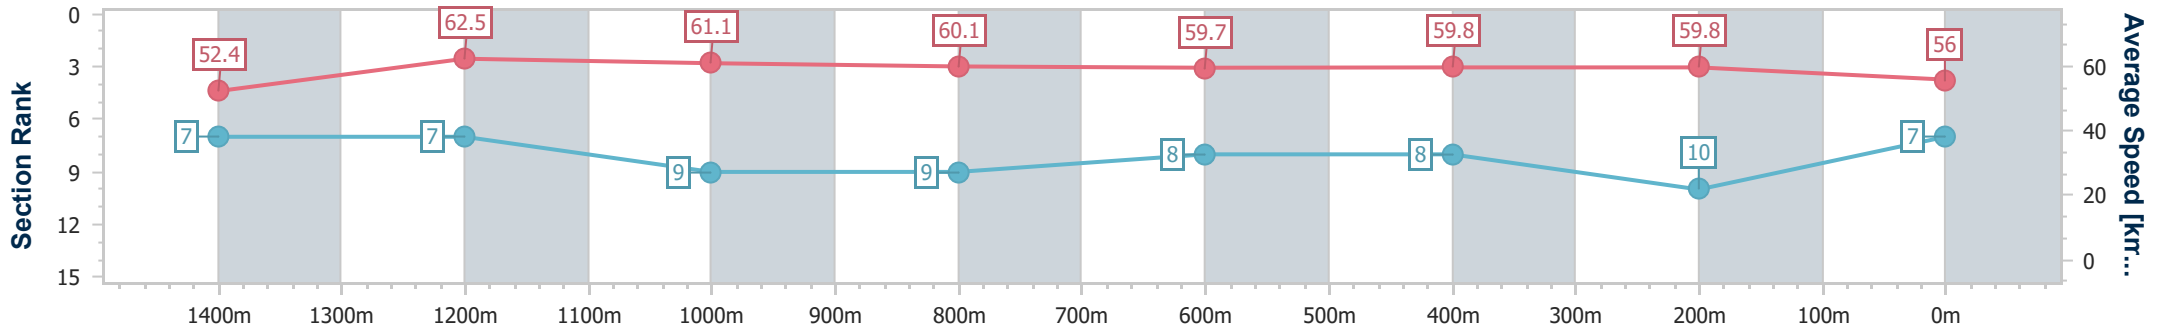

Sunshine Coast QLD Professional
Race 7: STANLEY RIVER THOROUGHBREDS BENCHMARK 58
Handicap - 1600m

02 February 2024 - 21:09

Track Rating: Soft 7, Weather: Fine, Rail Position: +6m

Section	Overall	1400m	1200m	1000m	800m	600m	400m	200m
Section Times	1:37.96 [6] (0:14.12)	1:23.84 [11] (0:11.69)	1:12.15 [13] (0:11.89)	1:00.26 [13] (0:12.10)	0:48.16 [13] (0:11.99)	0:36.17 [13] (0:11.86)	0:24.31 [12] (0:11.56)	0:12.75 [6] (0:12.75)
Average Speed [km/h]	51.0	61.8	60.7	59.6	60.2	61.1	62.2	56.9
Top Speed [km/h]	64.4	63.2	61.4	60.9	61.0	63.3	63.7	60.6
Avg. Dist. to Rail [m]	7.8	2.2	2.1	1.4	0.4	1.6	3.8	3.5
Avg. Stride Freq. [Hz]	2.3	2.4	2.3	2.3	2.3	2.4	2.4	2.3
Avg. Stride Length [m]	6.2	7.3	7.3	7.2	7.3	7.2	7.2	6.9

- [] Ranking at each section and finish
- .-.- No data available at this section
- NA No data available

Horse/Jockey Name	Buddy's Tale
Final Rank	7
Fastest Section Time (Section)	0:11.55 (1400m)
Top Speed [km/h] (Section)	64.2 (1400m)
Race State	Finished

Sunshine Coast QLD Professional
Race 7: STANLEY RIVER THOROUGHBREDS BENCHMARK 58
Handicap - 1600m

02 February 2024 - 21:09

Track Rating: Soft 7, Weather: Fine, Rail Position: +6m

Section	Overall	1400m	1200m	1000m	800m	600m	400m	200m
Section Times	1:38.37 [7] (0:13.78)	1:24.59 [7] (0:11.55)	1:13.04 [7] (0:11.86)	1:01.18 [9] (0:12.02)	0:49.16 [9] (0:12.13)	0:37.03 [8] (0:12.02)	0:25.01 [8] (0:12.08)	0:12.93 [10] (0:12.93)
Average Speed [km/h]	52.4	62.5	61.1	60.1	59.7	59.8	59.8	56.0
Top Speed [km/h]	62.4	64.2	61.6	61.2	61.2	60.5	60.5	58.6
Avg. Dist. to Rail [m]	2.3	2.2	2.3	2.0	1.2	0.3	0.6	1.9
Avg. Stride Freq. [Hz]	2.2	2.3	2.3	2.2	2.3	2.3	2.3	2.2
Avg. Stride Length [m]	6.6	7.6	7.5	7.4	7.3	7.3	7.2	7.0