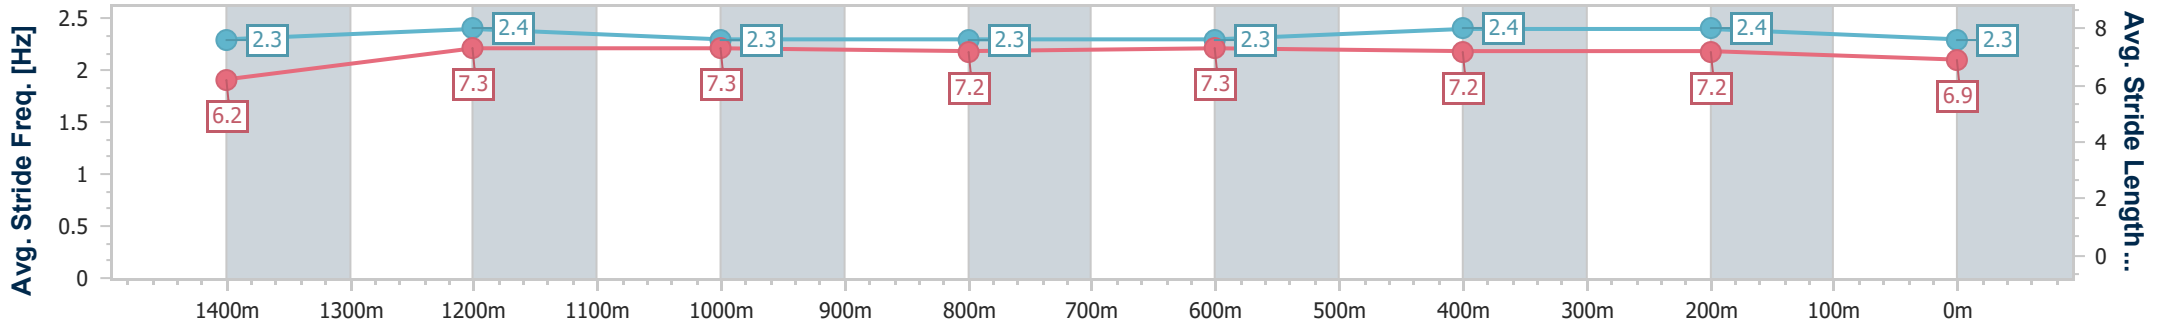

Sunshine Coast QLD Professional
Race 7: STANLEY RIVER THOROUGHBREDS BENCHMARK 58
Handicap - 1600m

02 February 2024 - 21:09

Track Rating: Soft 7, Weather: Fine, Rail Position: +6m

Section	Overall	1400m	1200m	1000m	800m	600m	400m	200m
Section Times	1:37.91 [5] (0:13.89)	1:24.02 [9] (0:11.68)	1:12.34 [10] (0:11.80)	1:00.54 [10] (0:11.95)	0:48.59 [10] (0:12.05)	0:36.54 [9] (0:12.10)	0:24.44 [9] (0:11.69)	0:12.75 [5] (0:12.75)
Average Speed [km/h]	51.8	62.1	61.3	60.8	60.6	60.6	61.7	56.9
Top Speed [km/h]	63.5	63.5	62.6	61.9	61.6	62.6	63.8	59.7
Avg. Dist. to Rail [m]	5.6	3.4	3.2	2.9	2.4	3.5	7.0	7.7
Avg. Stride Freq. [Hz]	2.2	2.3	2.3	2.2	2.3	2.3	2.3	2.3
Avg. Stride Length [m]	6.5	7.6	7.6	7.5	7.5	7.4	7.4	7.0

- [] Ranking at each section and finish
- .-.- No data available at this section
- NA No data available

Horse/Jockey Name	Pending
Final Rank	6
Fastest Section Time (Section)	0:11.56 (400m)
Top Speed [km/h] (Section)	64.4 (Overall)
Race State	Finished

Sunshine Coast QLD Professional
Race 7: STANLEY RIVER THOROUGHBREDS BENCHMARK 58
Handicap - 1600m

02 February 2024 - 21:09

Track Rating: Soft 7, Weather: Fine, Rail Position: +6m

Section	Overall	1400m	1200m	1000m	800m	600m	400m	200m
Section Times	1:37.96 [6] (0:14.12)	1:23.84 [11] (0:11.69)	1:12.15 [13] (0:11.89)	1:00.26 [13] (0:12.10)	0:48.16 [13] (0:11.99)	0:36.17 [13] (0:11.86)	0:24.31 [12] (0:11.56)	0:12.75 [6] (0:12.75)
Average Speed [km/h]	51.0	61.8	60.7	59.6	60.2	61.1	62.2	56.9
Top Speed [km/h]	64.4	63.2	61.4	60.9	61.0	63.3	63.7	60.6
Avg. Dist. to Rail [m]	7.8	2.2	2.1	1.4	0.4	1.6	3.8	3.5
Avg. Stride Freq. [Hz]	2.3	2.4	2.3	2.3	2.3	2.4	2.4	2.3
Avg. Stride Length [m]	6.2	7.3	7.3	7.2	7.3	7.2	7.2	6.9