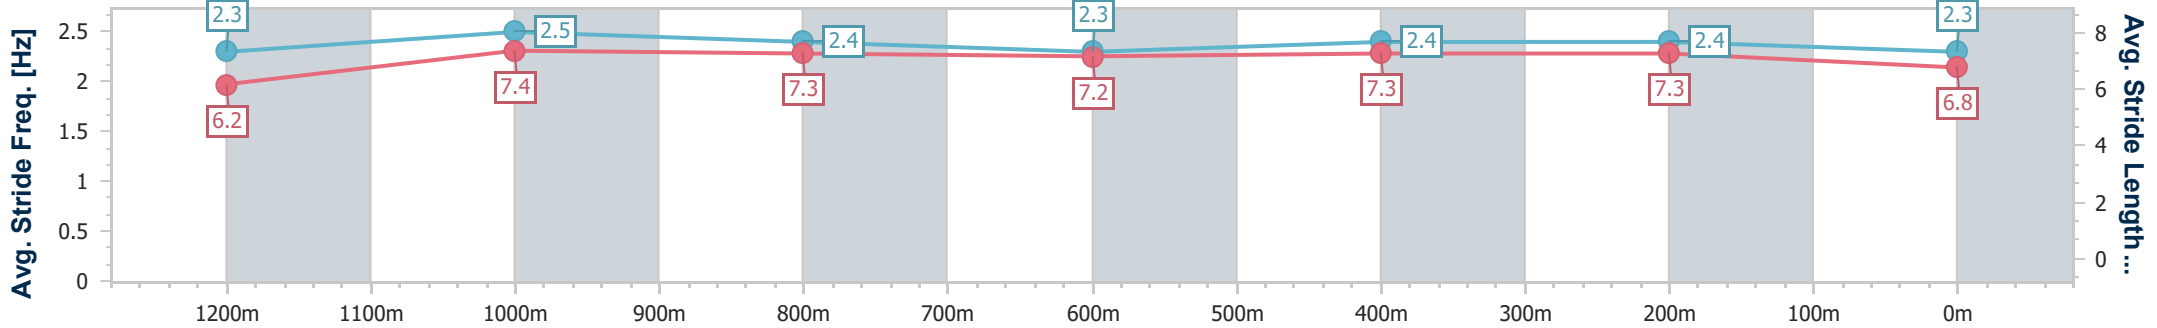

Horse/Jockey Name	Glass Of Rose
Final Rank	3
Fastest Section Time (Section)	0:10.85 (1200m)
Top Speed [km/h] (Section)	69.1 (Overall)
Race State	Finished

Eagle Farm QLD Professional
Race 5: STRADBROKE SEASON ON SALE NOW QTIS Three-Year-Old Handicap - 1400m
03 February 2024 - 14:34
Track Rating: Good 4, Weather: Fine, Rail Position: +3m Entire

BRISBANE RACING CLUB

Section	Overall	1200m	1000m	800m	600m	400m	200m
Section Times	1:23.81 [3] (0:13.66)	1:10.15 [4] (0:10.85)	0:59.30 [3] (0:11.81)	0:47.49 [5] (0:11.91)	0:35.58 [4] (0:11.44)	0:24.14 [4] (0:11.41)	0:12.73 [2] (0:12.73)
Average Speed [km/h]	52.7	66.7	62.3	61.2	63.7	63.0	56.6
Top Speed [km/h]	69.1	69.0	64.4	62.2	64.7	64.6	60.1
Avg. Dist. to Rail [m]	1.1	4.4	4.0	3.3	2.0	3.5	2.0
Avg. Stride Freq. [Hz]	2.3	2.5	2.4	2.3	2.4	2.4	2.3
Avg. Stride Length [m]	6.2	7.4	7.3	7.2	7.3	7.3	6.8

- [ ] Ranking at each section and finish
- -.-.- No data available at this section
- NA No data available