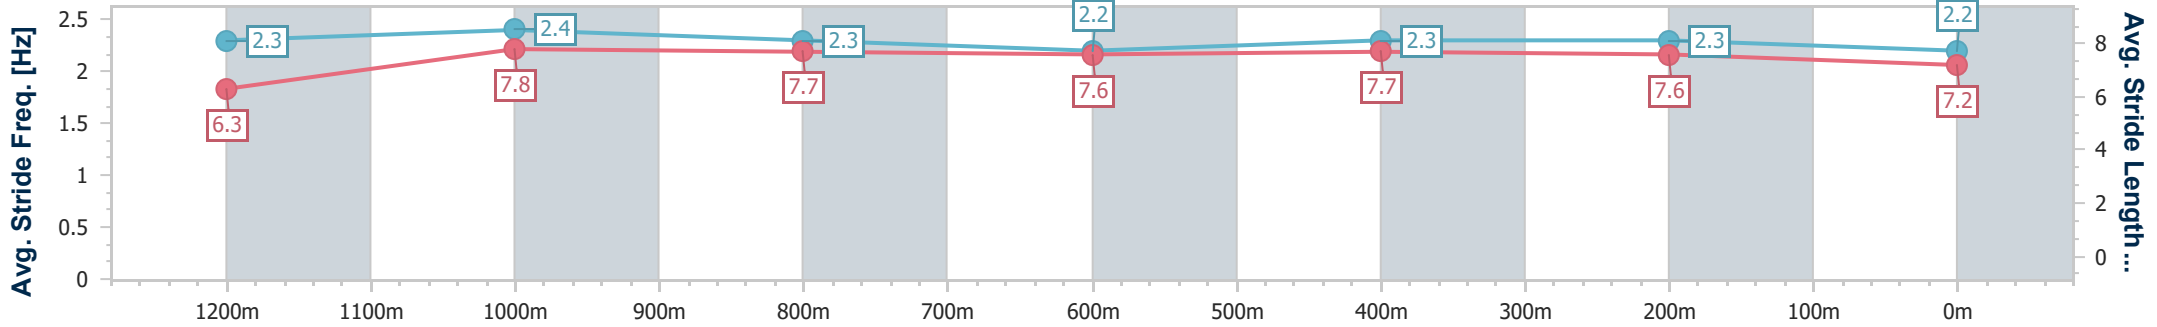

BRISBANE  
RACING CLUB

Section	Overall	1200m	1000m	800m	600m	400m	200m
Section Times	1:23.24 [1] (0:13.48)	1:09.76 [1] (0:10.73)	0:59.03 [1] (0:11.60)	0:47.43 [1] (0:11.98)	0:35.45 [1] (0:11.63)	0:23.82 [1] (0:11.46)	0:12.36 [1] (0:12.36)
Average Speed [km/h]	53.5	67.3	62.3	60.8	62.1	62.8	58.2
Top Speed [km/h]	69.9	69.7	64.1	61.6	63.7	63.6	61.2
Avg. Dist. to Rail [m]	4.4	2.4	1.1	1.9	1.0	0.3	0.9
Avg. Stride Freq. [Hz]	2.3	2.4	2.3	2.2	2.3	2.3	2.2
Avg. Stride Length [m]	6.3	7.8	7.7	7.6	7.7	7.6	7.2