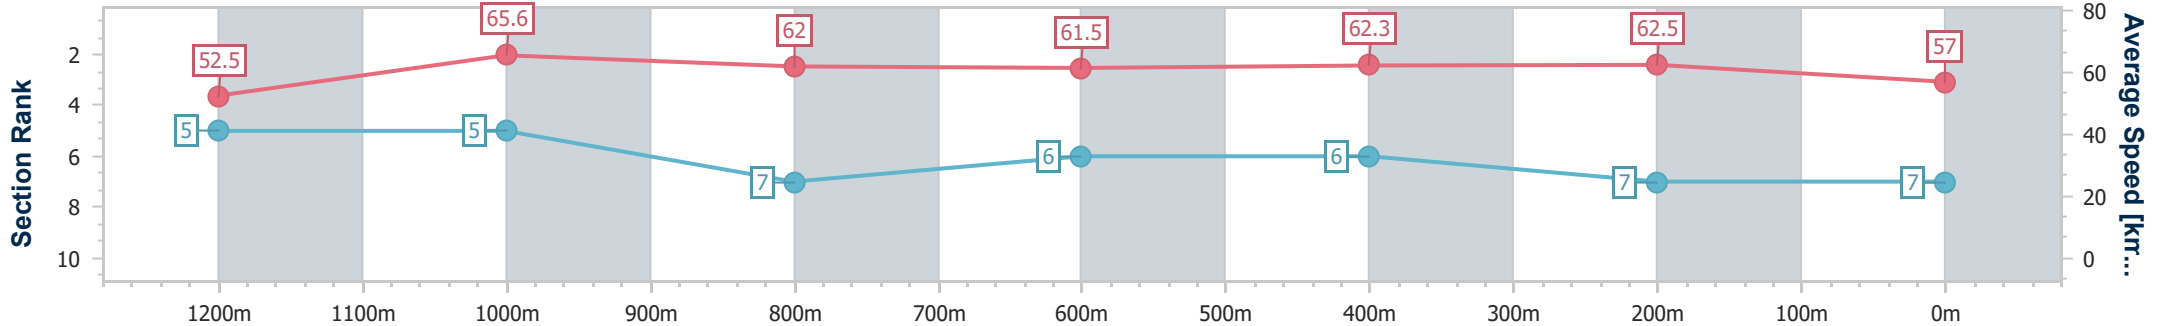

Horse/Jockey Name	Capital Cee
Final Rank	7
Fastest Section Time (Section)	0:10.99 (1200m)
Top Speed [km/h] (Section)	66.8 (Overall)
Race State	Finished

Eagle Farm QLD Professional
Race 5: STRADBROKE SEASON ON SALE NOW QTIS Three-Year-Old Handicap - 1400m
03 February 2024 - 14:34
Track Rating: Good 4, Weather: Fine, Rail Position: +3m Entire

BRISBANE RACING CLUB

Section	Overall	1200m	1000m	800m	600m	400m	200m
Section Times	1:24.27 [7] (0:13.75)	1:10.52 [5] (0:10.99)	0:59.53 [5] (0:11.82)	0:47.71 [7] (0:11.88)	0:35.83 [6] (0:11.68)	0:24.15 [6] (0:11.56)	0:12.59 [7] (0:12.59)
Average Speed [km/h]	52.5	65.6	62.0	61.5	62.3	62.5	57.0
Top Speed [km/h]	66.8	66.7	63.8	62.0	64.4	64.0	60.2
Avg. Dist. to Rail [m]	2.3	3.5	3.5	2.9	2.6	5.3	5.6
Avg. Stride Freq. [Hz]	2.4	2.4	2.3	2.3	2.3	2.3	2.2
Avg. Stride Length [m]	6.1	7.7	7.5	7.5	7.5	7.6	7.1

- [ ] Ranking at each section and finish
- -.-.- No data available at this section
- NA No data available