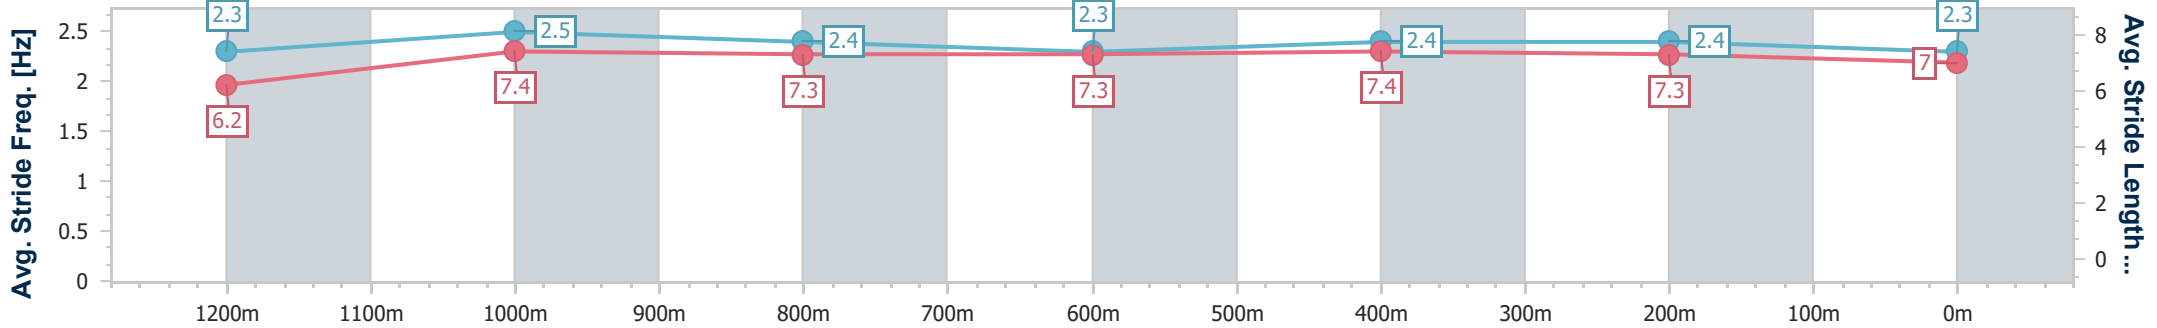

Horse/Jockey Name	You Kay Squeeze
Final Rank	4
Fastest Section Time (Section)	0:10.82 (1200m)
Top Speed [km/h] (Section)	68.4 (1200m)
Race State	Finished

Eagle Farm QLD Professional
Race 5: STRADBROKE SEASON ON SALE NOW QTIS Three-Year-Old Handicap - 1400m
03 February 2024 - 14:34
Track Rating: Good 4, Weather: Fine, Rail Position: +3m Entire

BRISBANE
RACING CLUB

Section	Overall	1200m	1000m	800m	600m	400m	200m
Section Times	1:23.99 [4] (0:14.08)	1:09.91 [7] (0:10.82)	0:59.09 [8] (0:11.80)	0:47.29 [8] (0:11.92)	0:35.37 [8] (0:11.56)	0:23.81 [7] (0:11.44)	0:12.37 [5] (0:12.37)
Average Speed [km/h]	51.3	66.7	61.9	60.8	62.4	63.1	58.2
Top Speed [km/h]	67.5	68.4	64.1	61.8	65.0	64.6	60.7
Avg. Dist. to Rail [m]	4.9	3.1	3.3	1.4	0.5	3.7	5.1
Avg. Stride Freq. [Hz]	2.3	2.5	2.4	2.3	2.4	2.4	2.3
Avg. Stride Length [m]	6.2	7.4	7.3	7.3	7.4	7.3	7.0

- [ ] Ranking at each section and finish
- -.-.- No data available at this section
- NA No data available