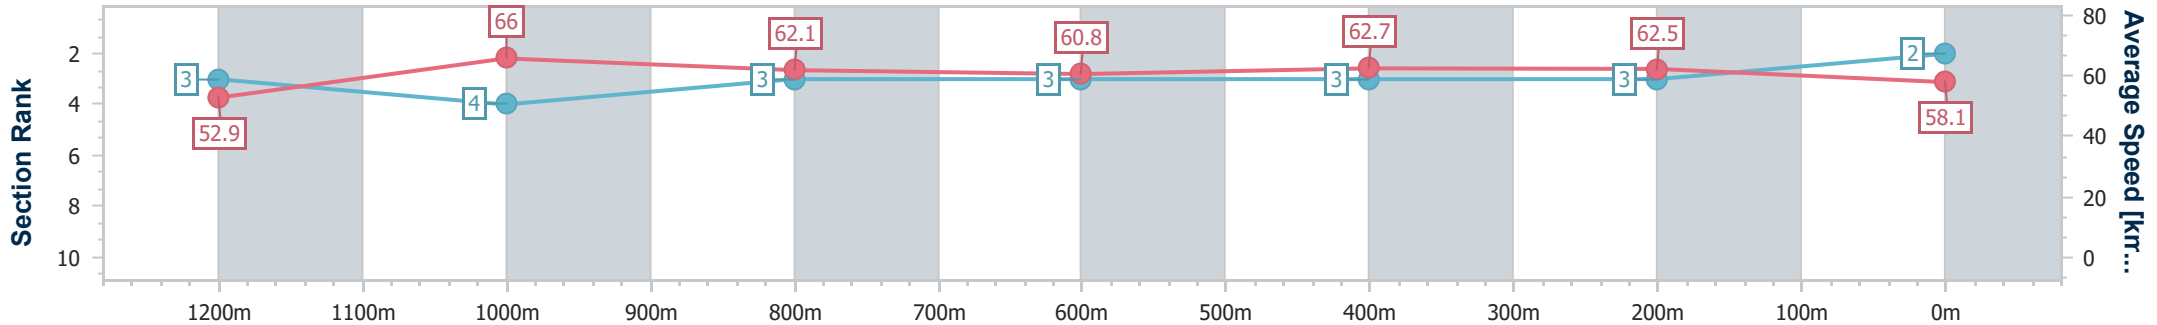

Horse/Jockey Name	Jealous
Final Rank	2
Fastest Section Time (Section)	0:10.88 (1200m)
Top Speed [km/h] (Section)	68.2 (Overall)
Race State	Finished

Eagle Farm QLD Professional
Race 5: STRADBROKE SEASON ON SALE NOW QTIS Three-Year-Old Handicap - 1400m
03 February 2024 - 14:34
Track Rating: Good 4, Weather: Fine, Rail Position: +3m Entire

BRISBANE RACING CLUB

Section	Overall	1200m	1000m	800m	600m	400m	200m
Section Times	1:23.60 [2] (0:13.65)	1:09.95 [3] (0:10.88)	0:59.07 [4] (0:11.69)	0:47.38 [3] (0:11.90)	0:35.48 [3] (0:11.54)	0:23.94 [3] (0:11.54)	0:12.40 [3] (0:12.40)
Average Speed [km/h]	52.9	66.0	62.1	60.8	62.7	62.5	58.1
Top Speed [km/h]	68.2	67.7	64.4	62.5	63.6	64.2	60.7
Avg. Dist. to Rail [m]	0.7	1.8	1.5	1.3	1.1	0.9	1.4
Avg. Stride Freq. [Hz]	2.3	2.5	2.4	2.3	2.4	2.4	2.3
Avg. Stride Length [m]	6.3	7.4	7.2	7.3	7.4	7.4	7.1

- [ ] Ranking at each section and finish
- -.-.- No data available at this section
- NA No data available