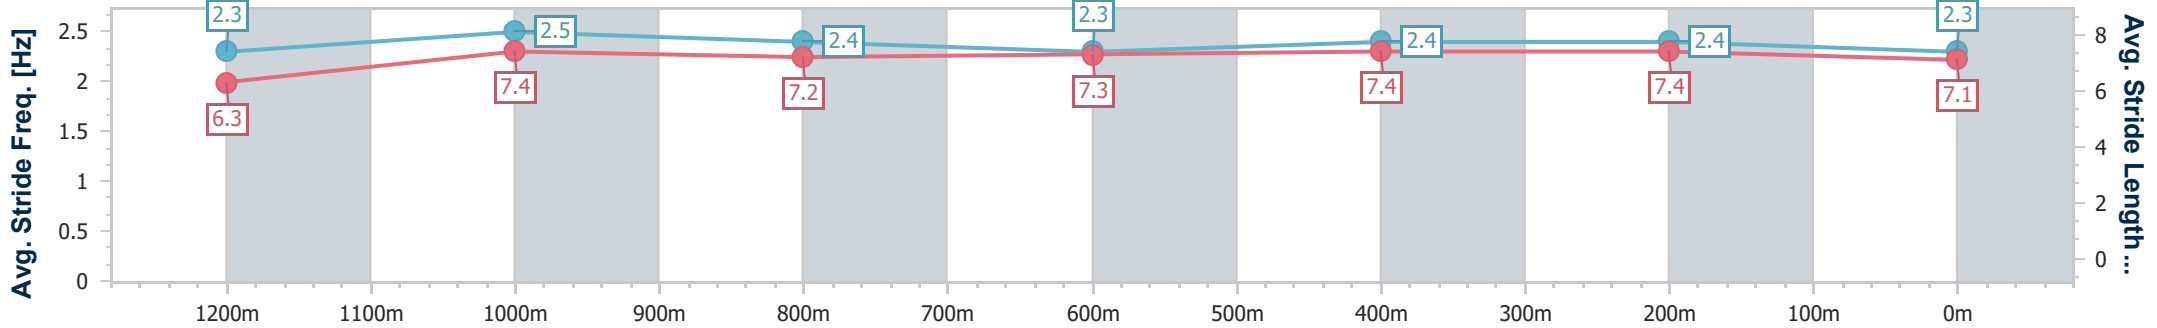

Horse/Jockey Name	Jealous
Final Rank	2
Fastest Section Time (Section)	0:10.88 (1200m)
Top Speed [km/h] (Section)	68.2 (Overall)
Race State	Finished

Eagle Farm QLD Professional
Race 5: STRADBROKE SEASON ON SALE NOW QTIS Three-Year-Old Handicap - 1400m
03 February 2024 - 14:34
Track Rating: Good 4, Weather: Fine, Rail Position: +3m Entire

BRISBANE RACING CLUB

Section	Overall	1200m	1000m	800m	600m	400m	200m
Section Times	1:23.60 [2] (0:13.65)	1:09.95 [3] (0:10.88)	0:59.07 [4] (0:11.69)	0:47.38 [3] (0:11.90)	0:35.48 [3] (0:11.54)	0:23.94 [3] (0:11.54)	0:12.40 [3] (0:12.40)
Average Speed [km/h]	52.9	66.0	62.1	60.8	62.7	62.5	58.1
Top Speed [km/h]	68.2	67.7	64.4	62.5	63.6	64.2	60.7
Avg. Dist. to Rail [m]	0.7	1.8	1.5	1.3	1.1	0.9	1.4
Avg. Stride Freq. [Hz]	2.3	2.5	2.4	2.3	2.4	2.4	2.3
Avg. Stride Length [m]	6.3	7.4	7.2	7.3	7.4	7.4	7.1

- [ ] Ranking at each section and finish
- -.-.- No data available at this section
- NA No data available