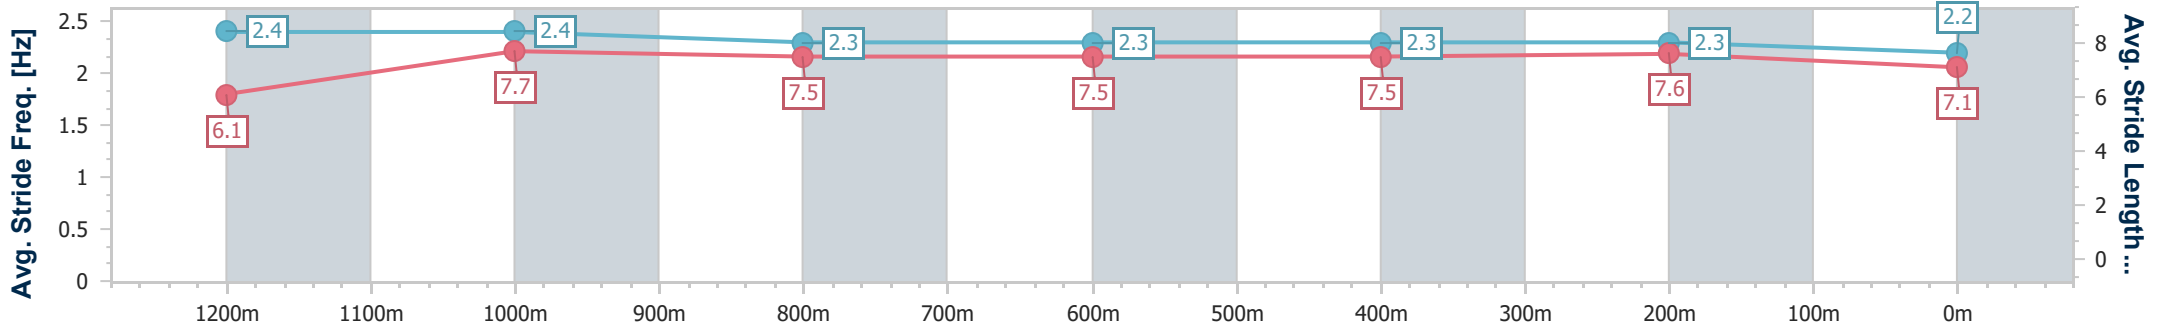

Horse/Jockey Name	Capital Cee
Final Rank	7
Fastest Section Time (Section)	0:10.99 (1200m)
Top Speed [km/h] (Section)	66.8 (Overall)
Race State	Finished

Eagle Farm QLD Professional
Race 5: STRADBROKE SEASON ON SALE NOW QTIS Three-Year-Old Handicap - 1400m
03 February 2024 - 14:34
Track Rating: Good 4, Weather: Fine, Rail Position: +3m Entire

BRISBANE RACING CLUB

Section	Overall	1200m	1000m	800m	600m	400m	200m
Section Times	1:24.27 [7] (0:13.75)	1:10.52 [5] (0:10.99)	0:59.53 [5] (0:11.82)	0:47.71 [7] (0:11.88)	0:35.83 [6] (0:11.68)	0:24.15 [6] (0:11.56)	0:12.59 [7] (0:12.59)
Average Speed [km/h]	52.5	65.6	62.0	61.5	62.3	62.5	57.0
Top Speed [km/h]	66.8	66.7	63.8	62.0	64.4	64.0	60.2
Avg. Dist. to Rail [m]	2.3	3.5	3.5	2.9	2.6	5.3	5.6
Avg. Stride Freq. [Hz]	2.4	2.4	2.3	2.3	2.3	2.3	2.2
Avg. Stride Length [m]	6.1	7.7	7.5	7.5	7.5	7.6	7.1

- [ ] Ranking at each section and finish
- -.-.- No data available at this section
- NA No data available