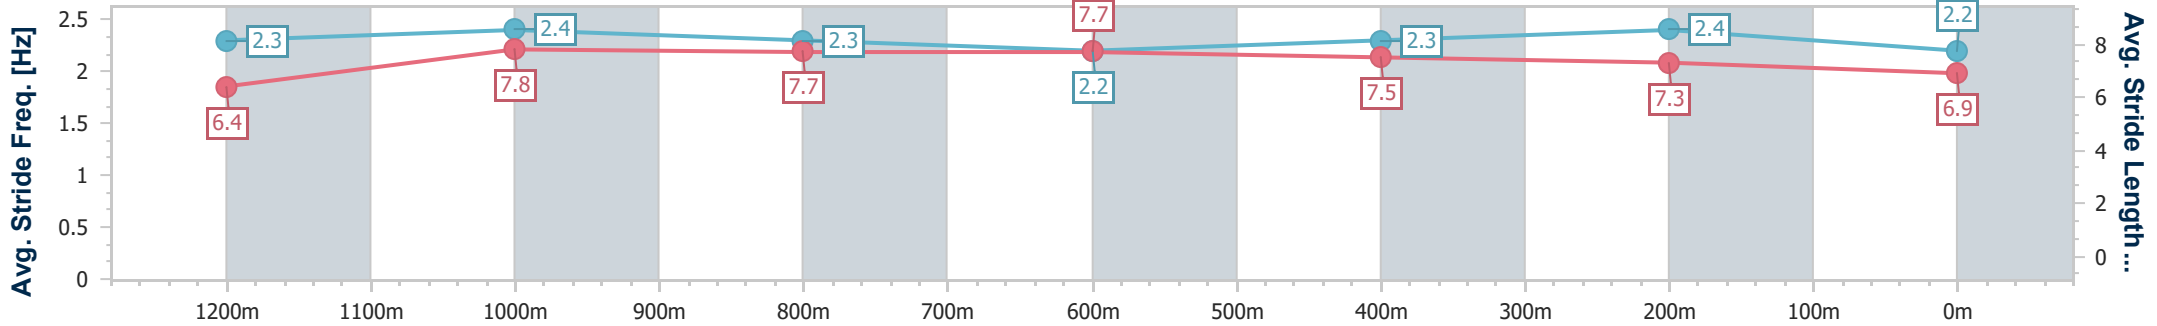

Horse/Jockey Name	Smart Recognition
Final Rank	5
Fastest Section Time (Section)	0:10.75 (1200m)
Top Speed [km/h] (Section)	69.3 (1200m)
Race State	Finished

Eagle Farm QLD Professional
Race 5: STRADBROKE SEASON ON SALE NOW QTIS Three-Year-Old Handicap - 1400m
03 February 2024 - 14:34
Track Rating: Good 4, Weather: Fine, Rail Position: +3m Entire

BRISBANE
RACING CLUB

Section	Overall	1200m	1000m	800m	600m	400m	200m
Section Times	1:24.18 [5] (0:13.48)	1:10.70 [2] (0:10.75)	0:59.95 [2] (0:11.80)	0:48.15 [2] (0:11.91)	0:36.24 [2] (0:11.61)	0:24.63 [2] (0:11.68)	0:12.95 [4] (0:12.95)
Average Speed [km/h]	53.8	67.1	62.9	61.3	62.8	61.7	55.6
Top Speed [km/h]	69.1	69.3	64.5	62.3	64.0	64.2	58.5
Avg. Dist. to Rail [m]	4.7	6.3	5.1	3.7	2.7	2.9	1.6
Avg. Stride Freq. [Hz]	2.3	2.4	2.3	2.2	2.3	2.4	2.2
Avg. Stride Length [m]	6.4	7.8	7.7	7.7	7.5	7.3	6.9

- [ ] Ranking at each section and finish
- -.-.- No data available at this section
- NA No data available