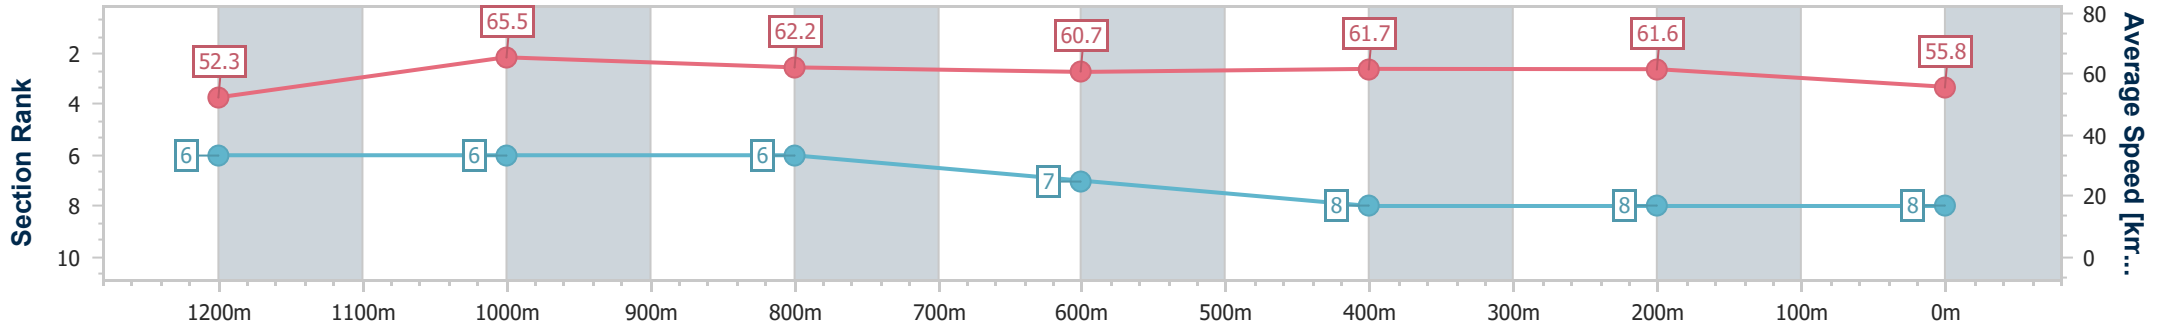

Horse/Jockey Name	Coney Island Baby
Final Rank	8
Fastest Section Time (Section)	0:11.03 (1200m)
Top Speed [km/h] (Section)	67.6 (Overall)
Race State	Finished

Eagle Farm QLD Professional
Race 5: STRADBROKE SEASON ON SALE NOW QTIS Three-Year-Old Handicap - 1400m
03 February 2024 - 14:34
Track Rating: Good 4, Weather: Fine, Rail Position: +3m Entire

BRISBANE
RACING CLUB

Section	Overall	1200m	1000m	800m	600m	400m	200m
Section Times	1:25.00 [8] (0:13.77)	1:11.23 [6] (0:11.03)	1:00.20 [6] (0:11.73)	0:48.47 [6] (0:12.05)	0:36.42 [7] (0:11.84)	0:24.58 [8] (0:11.73)	0:12.85 [8] (0:12.85)
Average Speed [km/h]	52.3	65.5	62.2	60.7	61.7	61.6	55.8
Top Speed [km/h]	67.6	66.3	64.2	61.8	62.6	63.0	59.2
Avg. Dist. to Rail [m]	2.1	2.8	3.1	3.5	3.0	5.5	4.2
Avg. Stride Freq. [Hz]	2.3	2.3	2.2	2.2	2.2	2.3	2.2
Avg. Stride Length [m]	6.4	8.0	7.8	7.7	7.7	7.6	7.1

- [ ] Ranking at each section and finish
- -.-.- No data available at this section
- NA No data available