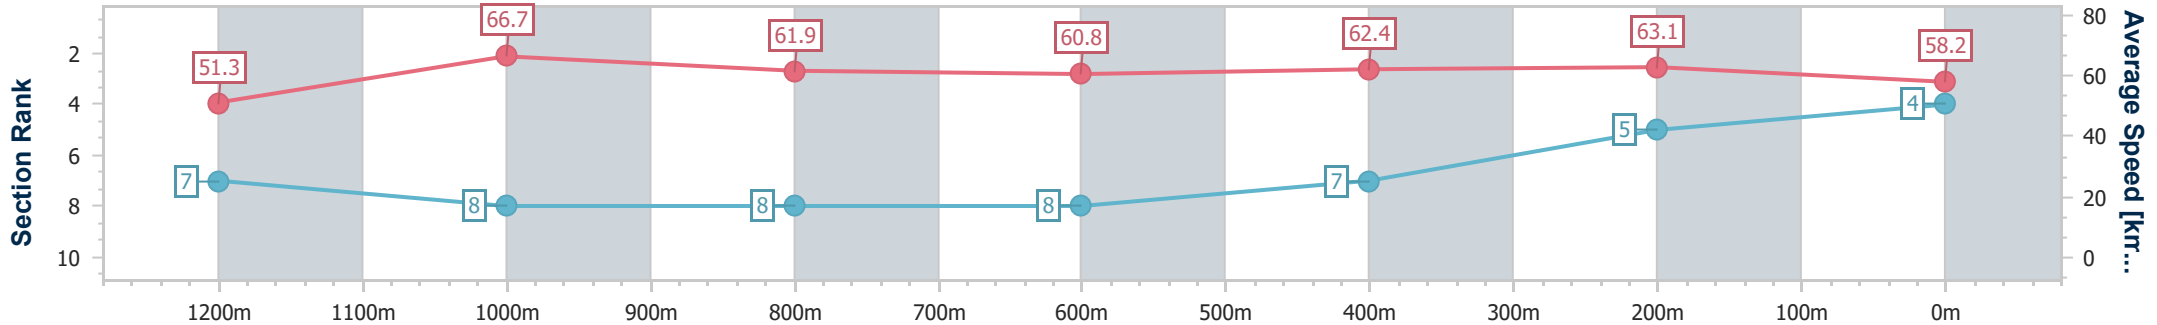

Horse/Jockey Name	You Kay Squeeze
Final Rank	4
Fastest Section Time (Section)	0:10.82 (1200m)
Top Speed [km/h] (Section)	68.4 (1200m)
Race State	Finished

Eagle Farm QLD Professional
Race 5: STRADBROKE SEASON ON SALE NOW QTIS Three-Year-Old Handicap - 1400m
03 February 2024 - 14:34
Track Rating: Good 4, Weather: Fine, Rail Position: +3m Entire

BRISBANE
RACING CLUB

Section	Overall	1200m	1000m	800m	600m	400m	200m
Section Times	1:23.99 [4] (0:14.08)	1:09.91 [7] (0:10.82)	0:59.09 [8] (0:11.80)	0:47.29 [8] (0:11.92)	0:35.37 [8] (0:11.56)	0:23.81 [7] (0:11.44)	0:12.37 [5] (0:12.37)
Average Speed [km/h]	51.3	66.7	61.9	60.8	62.4	63.1	58.2
Top Speed [km/h]	67.5	68.4	64.1	61.8	65.0	64.6	60.7
Avg. Dist. to Rail [m]	4.9	3.1	3.3	1.4	0.5	3.7	5.1
Avg. Stride Freq. [Hz]	2.3	2.5	2.4	2.3	2.4	2.4	2.3
Avg. Stride Length [m]	6.2	7.4	7.3	7.3	7.4	7.3	7.0

- [ ] Ranking at each section and finish
- -.-.- No data available at this section
- NA No data available