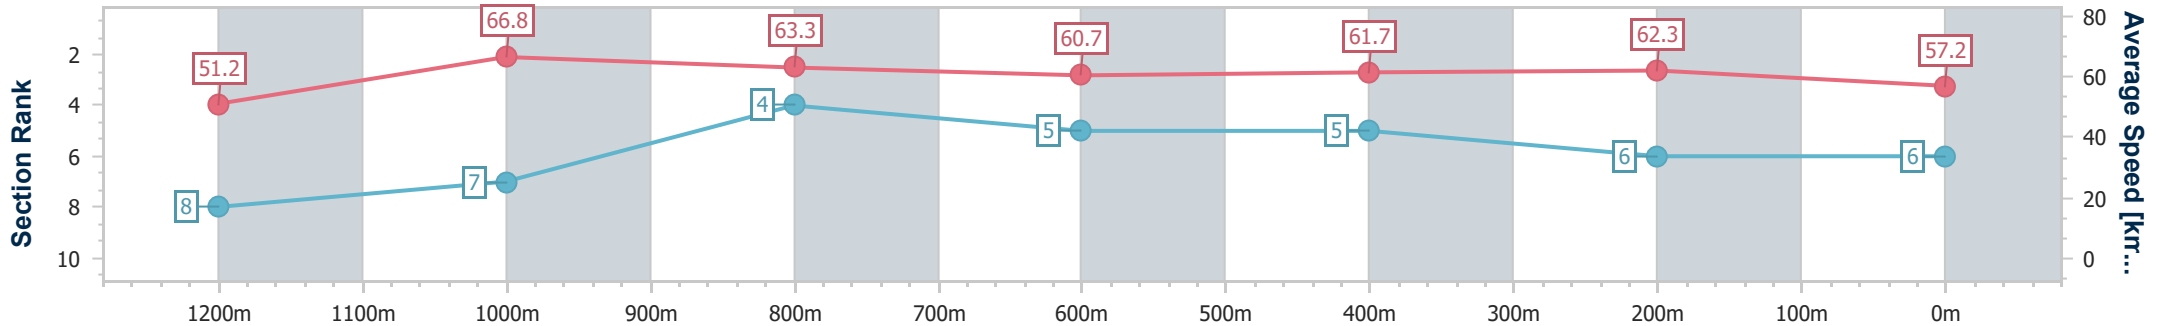

Horse/Jockey Name	Lissaro
Final Rank	6
Fastest Section Time (Section)	0:10.76 (1200m)
Top Speed [km/h] (Section)	68.3 (1200m)
Race State	Finished

Eagle Farm QLD Professional
Race 5: STRADBROKE SEASON ON SALE NOW QTIS Three-Year-Old Handicap - 1400m
03 February 2024 - 14:34
Track Rating: Good 4, Weather: Fine, Rail Position: +3m Entire

BRISBANE
RACING CLUB

Section	Overall	1200m	1000m	800m	600m	400m	200m
Section Times	1:24.20 [6] (0:14.08)	1:10.12 [8] (0:10.76)	0:59.36 [7] (0:11.46)	0:47.90 [4] (0:11.97)	0:35.93 [5] (0:11.78)	0:24.15 [5] (0:11.58)	0:12.57 [6] (0:12.57)
Average Speed [km/h]	51.2	66.8	63.3	60.7	61.7	62.3	57.2
Top Speed [km/h]	68.3	68.3	65.4	61.6	63.0	63.6	60.7
Avg. Dist. to Rail [m]	0.5	0.5	1.0	2.5	1.9	3.1	2.7
Avg. Stride Freq. [Hz]	2.2	2.3	2.3	2.2	2.3	2.3	2.2
Avg. Stride Length [m]	6.5	7.9	7.8	7.6	7.6	7.6	7.3

- [ ] Ranking at each section and finish
- -.-.- No data available at this section
- NA No data available