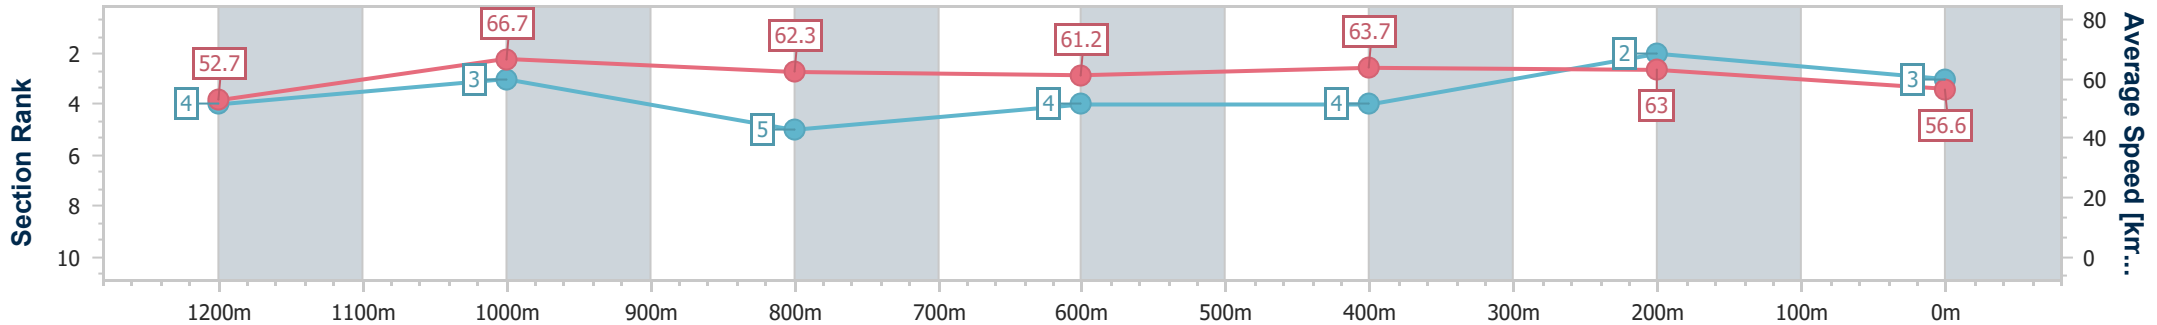

Horse/Jockey Name	Glass Of Rose
Final Rank	3
Fastest Section Time (Section)	0:10.85 (1200m)
Top Speed [km/h] (Section)	69.1 (Overall)
Race State	Finished

Eagle Farm QLD Professional
Race 5: STRADBROKE SEASON ON SALE NOW QTIS Three-Year-Old Handicap - 1400m
03 February 2024 - 14:34
Track Rating: Good 4, Weather: Fine, Rail Position: +3m Entire

BRISBANE RACING CLUB

Section	Overall	1200m	1000m	800m	600m	400m	200m
Section Times	1:23.81 [3] (0:13.66)	1:10.15 [4] (0:10.85)	0:59.30 [3] (0:11.81)	0:47.49 [5] (0:11.91)	0:35.58 [4] (0:11.44)	0:24.14 [4] (0:11.41)	0:12.73 [2] (0:12.73)
Average Speed [km/h]	52.7	66.7	62.3	61.2	63.7	63.0	56.6
Top Speed [km/h]	69.1	69.0	64.4	62.2	64.7	64.6	60.1
Avg. Dist. to Rail [m]	1.1	4.4	4.0	3.3	2.0	3.5	2.0
Avg. Stride Freq. [Hz]	2.3	2.5	2.4	2.3	2.4	2.4	2.3
Avg. Stride Length [m]	6.2	7.4	7.3	7.2	7.3	7.3	6.8

- [ ] Ranking at each section and finish
- -.-.- No data available at this section
- NA No data available