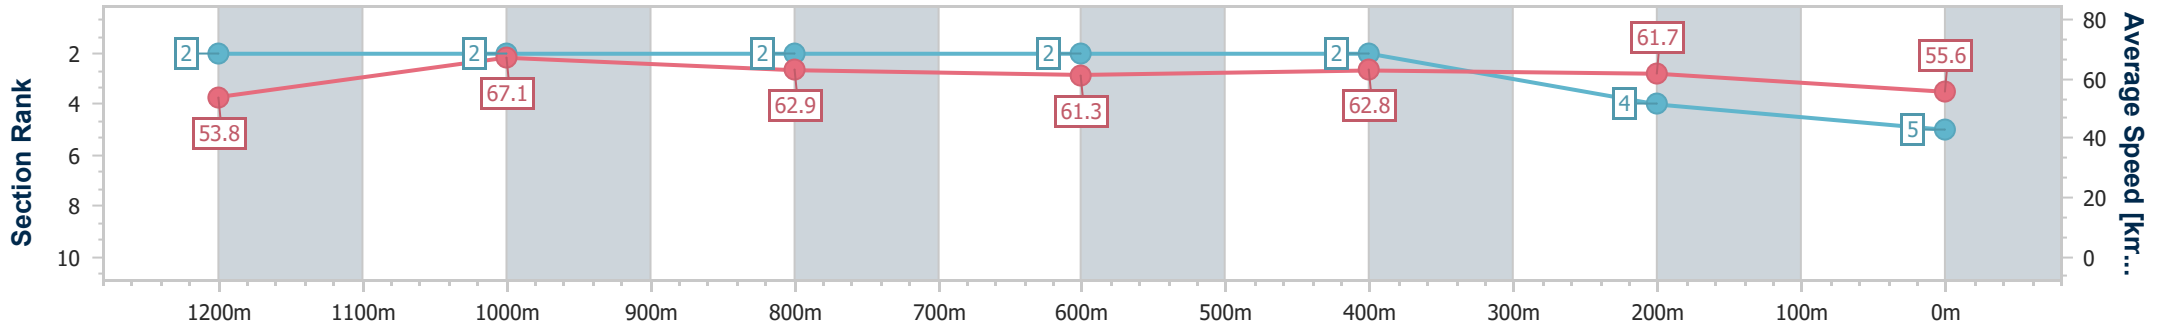

Horse/Jockey Name	Smart Recognition
Final Rank	5
Fastest Section Time (Section)	0:10.75 (1200m)
Top Speed [km/h] (Section)	69.3 (1200m)
Race State	Finished

Eagle Farm QLD Professional
Race 5: STRADBROKE SEASON ON SALE NOW QTIS Three-Year-Old Handicap - 1400m
03 February 2024 - 14:34
Track Rating: Good 4, Weather: Fine, Rail Position: +3m Entire

BRISBANE
RACING CLUB

Section	Overall	1200m	1000m	800m	600m	400m	200m
Section Times	1:24.18 [5] (0:13.48)	1:10.70 [2] (0:10.75)	0:59.95 [2] (0:11.80)	0:48.15 [2] (0:11.91)	0:36.24 [2] (0:11.61)	0:24.63 [2] (0:11.68)	0:12.95 [4] (0:12.95)
Average Speed [km/h]	53.8	67.1	62.9	61.3	62.8	61.7	55.6
Top Speed [km/h]	69.1	69.3	64.5	62.3	64.0	64.2	58.5
Avg. Dist. to Rail [m]	4.7	6.3	5.1	3.7	2.7	2.9	1.6
Avg. Stride Freq. [Hz]	2.3	2.4	2.3	2.2	2.3	2.4	2.2
Avg. Stride Length [m]	6.4	7.8	7.7	7.7	7.5	7.3	6.9

- [ ] Ranking at each section and finish
- -.-.- No data available at this section
- NA No data available