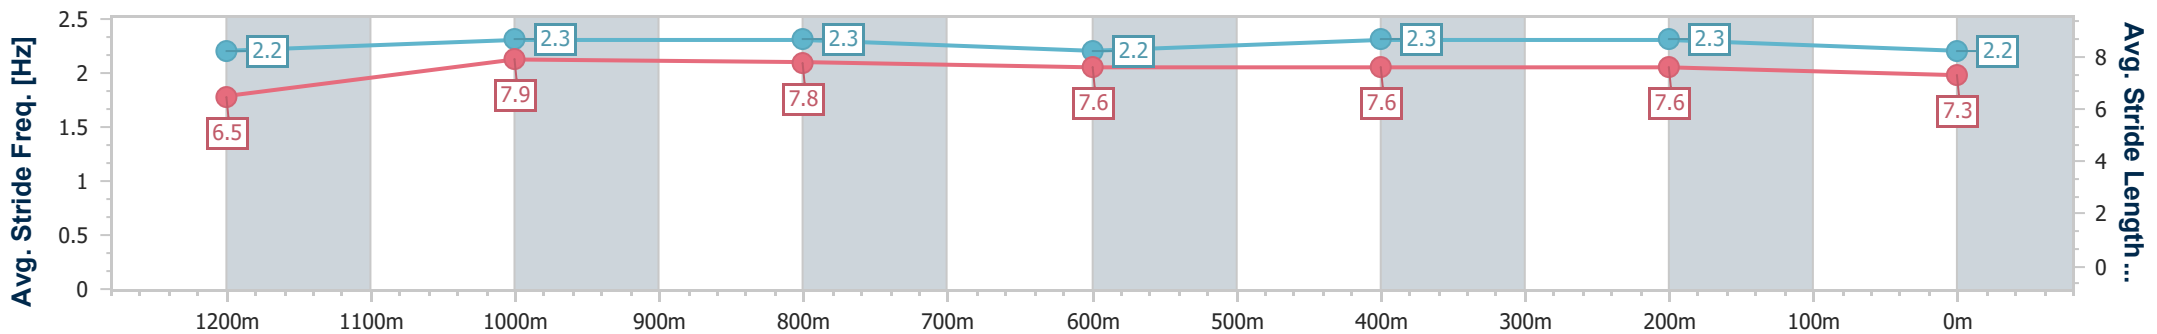

Horse/Jockey Name	Lissaro
Final Rank	6
Fastest Section Time (Section)	0:10.76 (1200m)
Top Speed [km/h] (Section)	68.3 (1200m)
Race State	Finished

Eagle Farm QLD Professional
Race 5: STRADBROKE SEASON ON SALE NOW QTIS Three-Year-Old Handicap - 1400m
03 February 2024 - 14:34
Track Rating: Good 4, Weather: Fine, Rail Position: +3m Entire

BRISBANE
RACING CLUB

Section	Overall	1200m	1000m	800m	600m	400m	200m
Section Times	1:24.20 [6] (0:14.08)	1:10.12 [8] (0:10.76)	0:59.36 [7] (0:11.46)	0:47.90 [4] (0:11.97)	0:35.93 [5] (0:11.78)	0:24.15 [5] (0:11.58)	0:12.57 [6] (0:12.57)
Average Speed [km/h]	51.2	66.8	63.3	60.7	61.7	62.3	57.2
Top Speed [km/h]	68.3	68.3	65.4	61.6	63.0	63.6	60.7
Avg. Dist. to Rail [m]	0.5	0.5	1.0	2.5	1.9	3.1	2.7
Avg. Stride Freq. [Hz]	2.2	2.3	2.3	2.2	2.3	2.3	2.2
Avg. Stride Length [m]	6.5	7.9	7.8	7.6	7.6	7.6	7.3

- [ ] Ranking at each section and finish
- -.-.- No data available at this section
- NA No data available