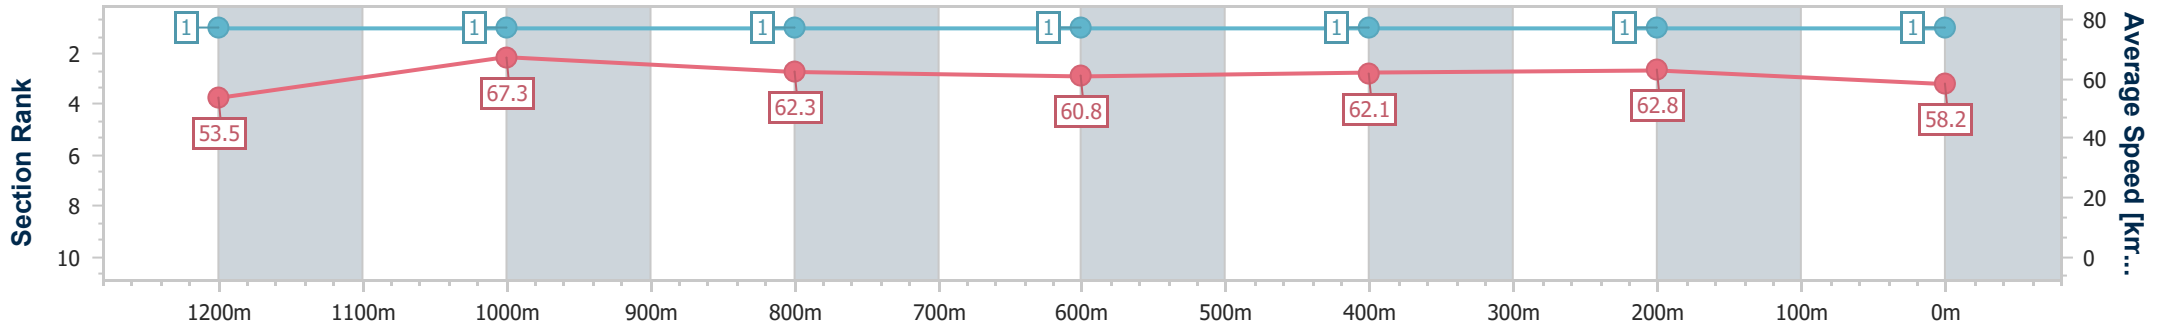

BRISBANE  
RACING CLUB

Section	Overall	1200m	1000m	800m	600m	400m	200m
Section Times	1:23.24 [1] (0:13.48)	1:09.76 [1] (0:10.73)	0:59.03 [1] (0:11.60)	0:47.43 [1] (0:11.98)	0:35.45 [1] (0:11.63)	0:23.82 [1] (0:11.46)	0:12.36 [1] (0:12.36)
Average Speed [km/h]	53.5	67.3	62.3	60.8	62.1	62.8	58.2
Top Speed [km/h]	69.9	69.7	64.1	61.6	63.7	63.6	61.2
Avg. Dist. to Rail [m]	4.4	2.4	1.1	1.9	1.0	0.3	0.9
Avg. Stride Freq. [Hz]	2.3	2.4	2.3	2.2	2.3	2.3	2.2
Avg. Stride Length [m]	6.3	7.8	7.7	7.6	7.7	7.6	7.2