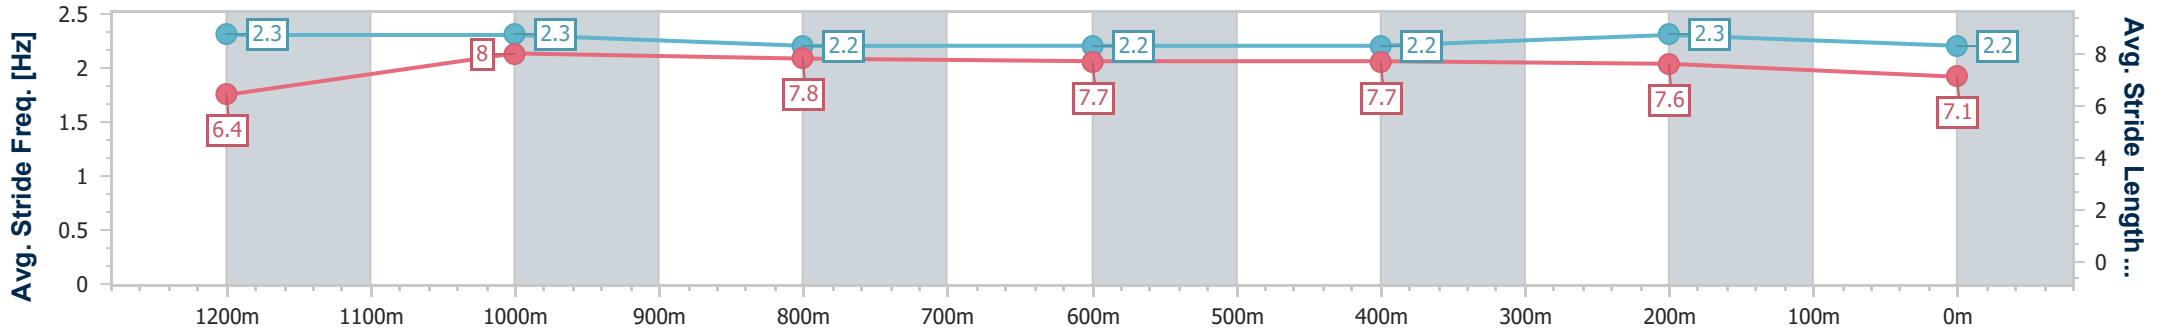

Horse/Jockey Name	Coney Island Baby
Final Rank	8
Fastest Section Time (Section)	0:11.03 (1200m)
Top Speed [km/h] (Section)	67.6 (Overall)
Race State	Finished

Eagle Farm QLD Professional
Race 5: STRADBROKE SEASON ON SALE NOW QTIS Three-Year-Old Handicap - 1400m
03 February 2024 - 14:34
Track Rating: Good 4, Weather: Fine, Rail Position: +3m Entire

BRISBANE
RACING CLUB

Section	Overall	1200m	1000m	800m	600m	400m	200m
Section Times	1:25.00 [8] (0:13.77)	1:11.23 [6] (0:11.03)	1:00.20 [6] (0:11.73)	0:48.47 [6] (0:12.05)	0:36.42 [7] (0:11.84)	0:24.58 [8] (0:11.73)	0:12.85 [8] (0:12.85)
Average Speed [km/h]	52.3	65.5	62.2	60.7	61.7	61.6	55.8
Top Speed [km/h]	67.6	66.3	64.2	61.8	62.6	63.0	59.2
Avg. Dist. to Rail [m]	2.1	2.8	3.1	3.5	3.0	5.5	4.2
Avg. Stride Freq. [Hz]	2.3	2.3	2.2	2.2	2.2	2.3	2.2
Avg. Stride Length [m]	6.4	8.0	7.8	7.7	7.7	7.6	7.1

- [ ] Ranking at each section and finish
- -.-.- No data available at this section
- NA No data available