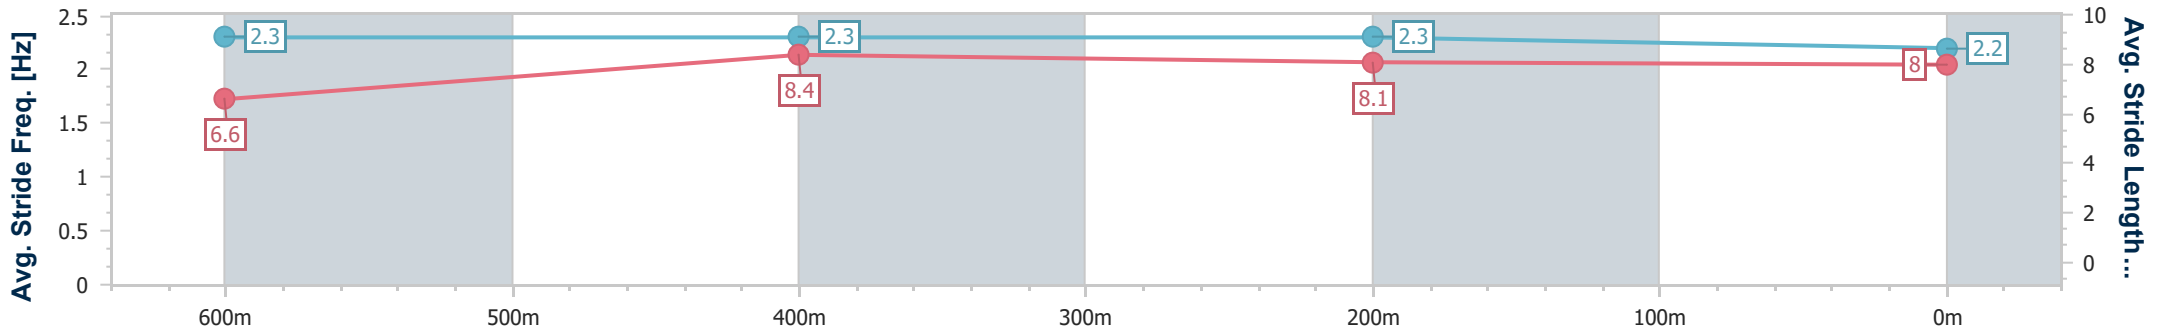

Section	Overall	600m	400m	200m
Section Times	0:45.90 [1] (0:13.31)	0:32.59 [1] (0:10.51)	0:22.08 [1] (0:10.65)	0:11.43 [1] (0:11.43)
Average Speed [km/h]	54.0	68.1	67.0	63.0
Top Speed [km/h]	68.9	70.1	67.7	66.4
Avg. Dist. to Rail [m]	5.9	1.9	1.9	0.7
Avg. Stride Freq. [Hz]	2.3	2.3	2.3	2.2
Avg. Stride Length [m]	6.6	8.4	8.1	8.0