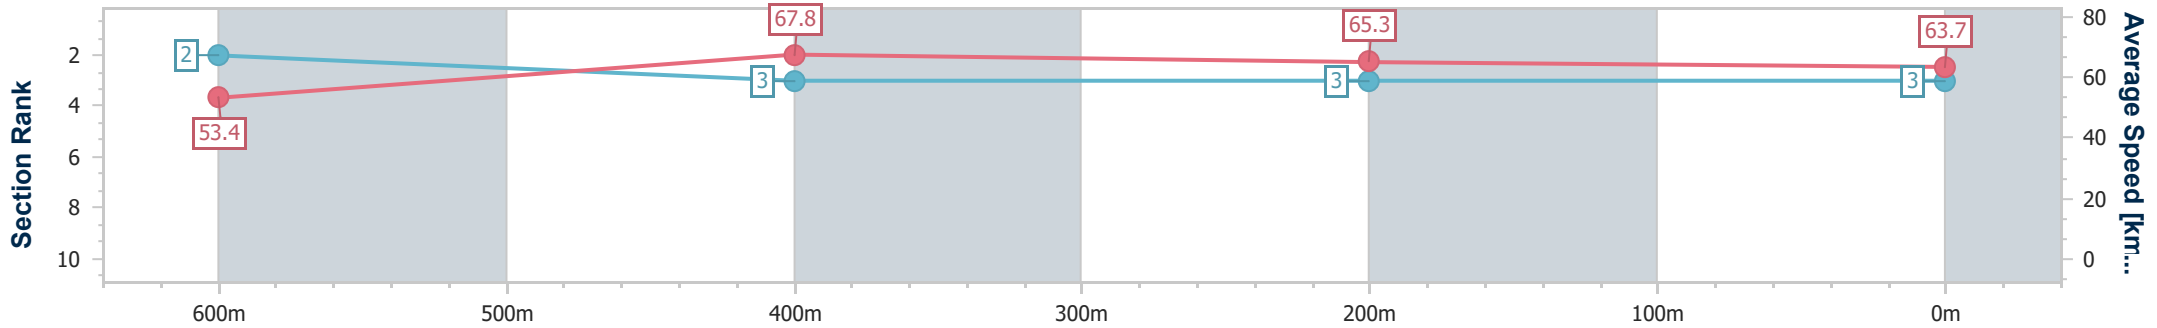

Section	Overall	600m	400m	200m
Section Times	0:46.35 [3] (0:13.47)	0:32.88 [2] (0:10.58)	0:22.30 [3] (0:10.97)	0:11.33 [3] (0:11.33)
Average Speed [km/h]	53.4	67.8	65.3	63.7
Top Speed [km/h]	68.5	68.7	66.7	65.4
Avg. Dist. to Rail [m]	3.7	1.2	0.8	2.0
Avg. Stride Freq. [Hz]	2.4	2.5	2.5	2.4
Avg. Stride Length [m]	6.1	7.4	7.3	7.2