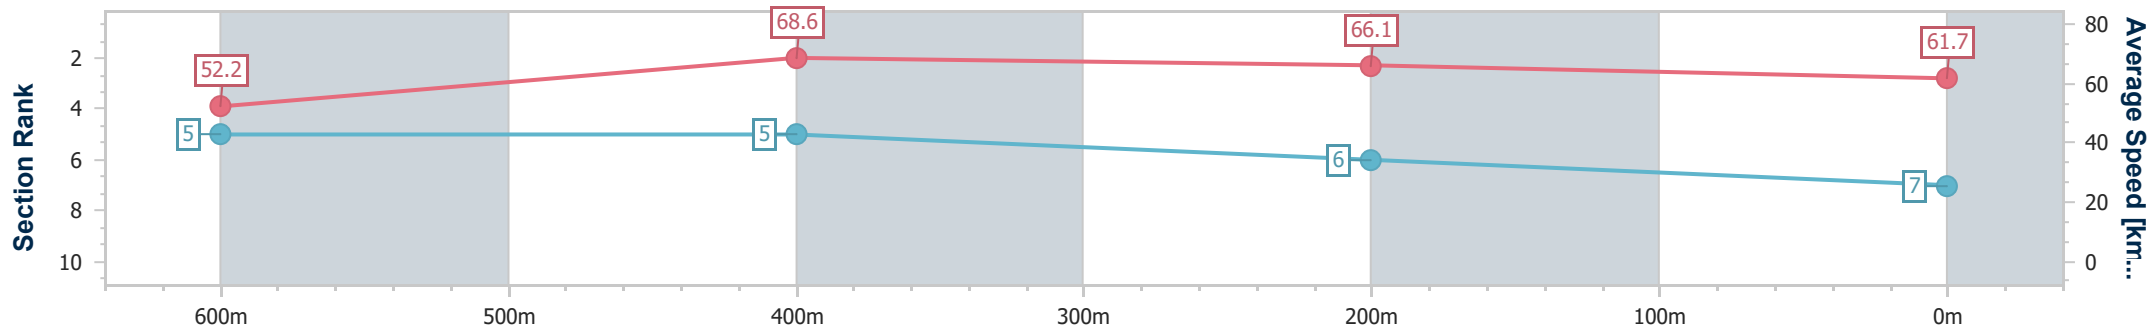

Section	Overall	600m	400m	200m
Section Times	0:46.68 [6] (0:14.13)	0:32.55 [7] (0:10.54)	0:22.01 [7] (0:10.84)	0:11.17 [7] (0:11.17)
Average Speed [km/h]	50.8	68.3	66.0	64.4
Top Speed [km/h]	68.1	69.4	67.1	66.5
Avg. Dist. to Rail [m]	5.8	1.6	1.5	4.8
Avg. Stride Freq. [Hz]	2.4	2.4	2.3	2.3
Avg. Stride Length [m]	6.0	8.0	7.8	7.4

- [ ] Ranking at each section and finish
- .-.- No data available at this section
- NA No data available

Horse/Jockey Name	Top Rooster
Final Rank	7
Fastest Section Time (Section)	0:10.49 (600m)
Top Speed [km/h] (Section)	69.4 (Overall)
Race State	Finished

- [ ] Ranking at each section and finish
- .-.- No data available at this section
- NA No data available