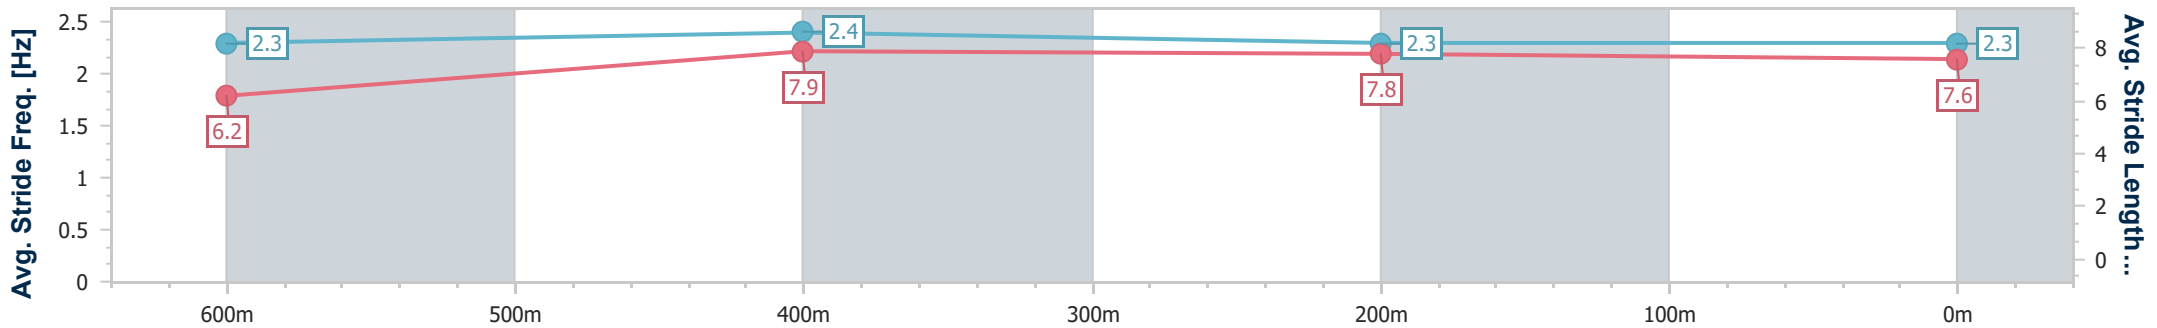

Horse/Jockey Name	Sidled
Final Rank	2
Fastest Section Time (Section)	0:10.47 (600m)
Top Speed [km/h] (Section)	70.5 (600m)
Race State	Finished

Ipswich QLD Professional
Race 1: FOLLOW @IPSWICHTURFCLUB QTIS Two-Year-Old
Maiden Handicap - 800m

03 February 2024 - 13:04

Track Rating: Soft 5, Weather: Fine, Rail Position: +2.5m Entire Course

Section	Overall	600m	400m	200m
Section Times	0:46.34 [2] (0:13.88)	0:32.46 [6] (0:10.47)	0:21.99 [6] (0:10.73)	0:11.26 [4] (0:11.26)
Average Speed [km/h]	51.9	68.1	65.5	64.0
Top Speed [km/h]	69.8	70.5	66.4	65.7
Avg. Dist. to Rail [m]	0.7	2.4	5.1	2.7
Avg. Stride Freq. [Hz]	2.3	2.4	2.3	2.3
Avg. Stride Length [m]	6.2	7.9	7.8	7.6

- [ ] Ranking at each section and finish
- -.-.- No data available at this section
- NA No data available