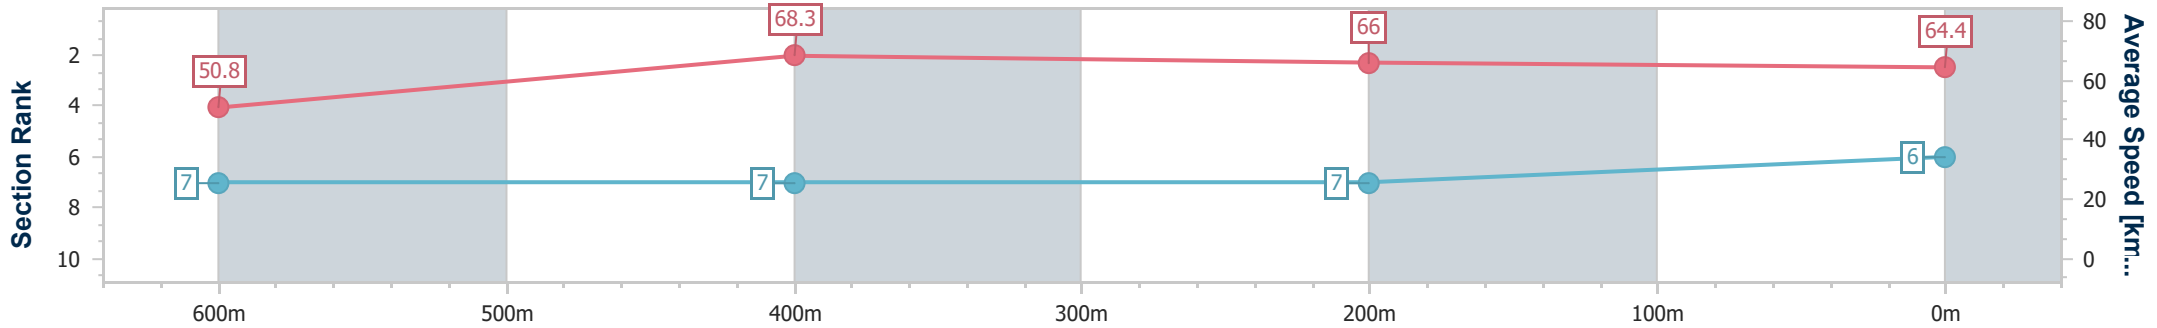

Horse/Jockey Name	Mishani I Am
Final Rank	6
Fastest Section Time (Section)	0:10.54 (600m)
Top Speed [km/h] (Section)	69.4 (600m)
Race State	Finished

Ipswich QLD Professional
Race 1: FOLLOW @IPSWICHTURFCLUB QTIS Two-Year-Old
Maiden Handicap - 800m
03 February 2024 - 13:04
Track Rating: Soft 5, Weather: Fine, Rail Position: +2.5m Entire
Course

Section	Overall	600m	400m	200m
Section Times	0:46.68 [6] (0:14.13)	0:32.55 [7] (0:10.54)	0:22.01 [7] (0:10.84)	0:11.17 [7] (0:11.17)
Average Speed [km/h]	50.8	68.3	66.0	64.4
Top Speed [km/h]	68.1	69.4	67.1	66.5
Avg. Dist. to Rail [m]	5.8	1.6	1.5	4.8
Avg. Stride Freq. [Hz]	2.4	2.4	2.3	2.3
Avg. Stride Length [m]	6.0	8.0	7.8	7.4

- [ ] Ranking at each section and finish
- -.-.- No data available at this section
- NA No data available