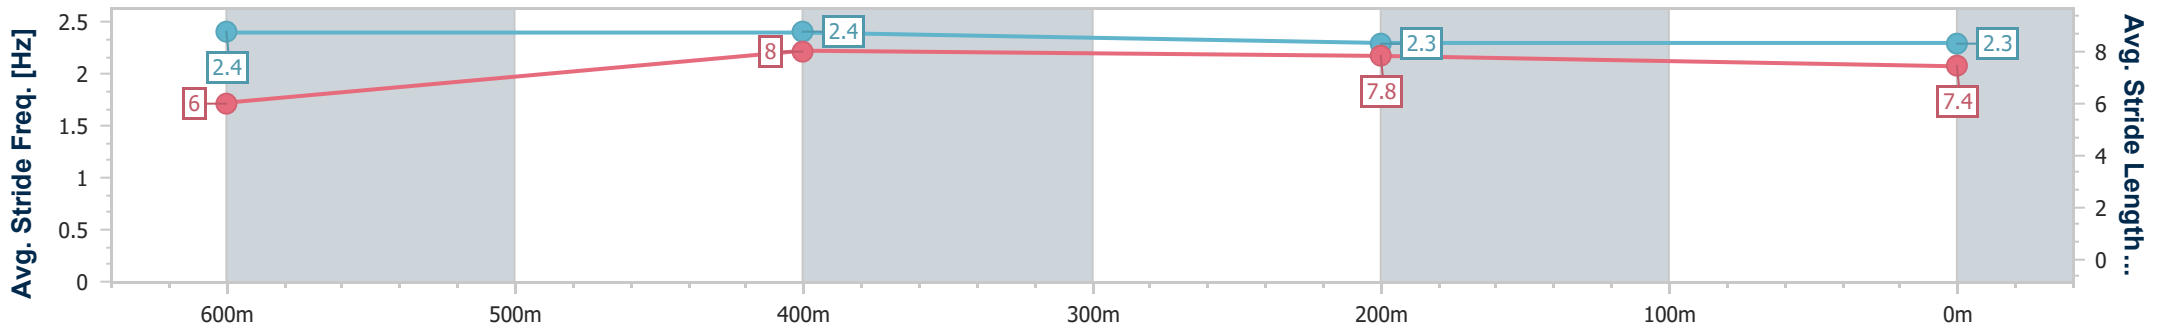

Horse/Jockey Name	Mishani I Am
Final Rank	6
Fastest Section Time (Section)	0:10.54 (600m)
Top Speed [km/h] (Section)	69.4 (600m)
Race State	Finished

Ipswich QLD Professional
Race 1: FOLLOW @IPSWICHTURFCLUB QTIS Two-Year-Old
Maiden Handicap - 800m
03 February 2024 - 13:04
Track Rating: Soft 5, Weather: Fine, Rail Position: +2.5m Entire
Course

Section	Overall	600m	400m	200m
Section Times	0:46.68 [6] (0:14.13)	0:32.55 [7] (0:10.54)	0:22.01 [7] (0:10.84)	0:11.17 [7] (0:11.17)
Average Speed [km/h]	50.8	68.3	66.0	64.4
Top Speed [km/h]	68.1	69.4	67.1	66.5
Avg. Dist. to Rail [m]	5.8	1.6	1.5	4.8
Avg. Stride Freq. [Hz]	2.4	2.4	2.3	2.3
Avg. Stride Length [m]	6.0	8.0	7.8	7.4

- [ ] Ranking at each section and finish
- -.-.- No data available at this section
- NA No data available