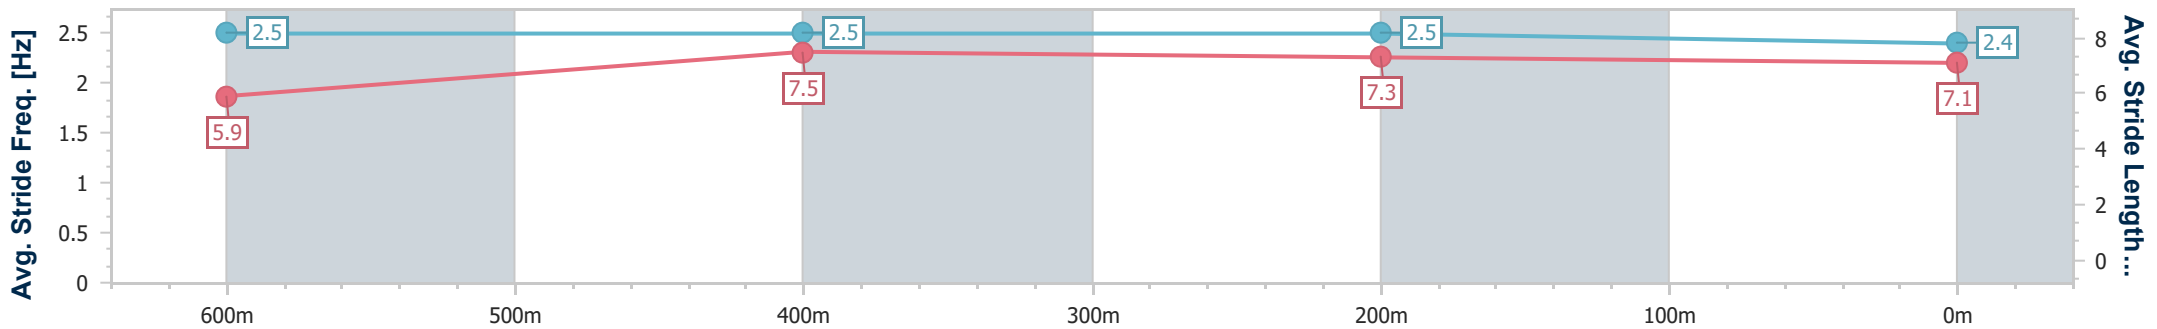

Horse/Jockey Name	Sweet Candy
Final Rank	5
Fastest Section Time (Section)	0:10.52 (600m)
Top Speed [km/h] (Section)	70.6 (600m)
Race State	Finished

Ipswich QLD Professional
Race 1: FOLLOW @IPSWICHTURFCLUB QTIS Two-Year-Old
Maiden Handicap - 800m
03 February 2024 - 13:04
Track Rating: Soft 5, Weather: Fine, Rail Position: +2.5m Entire
Course

Section	Overall	600m	400m	200m
Section Times	0:46.57 [5] (0:13.70)	0:32.87 [4] (0:10.52)	0:22.35 [4] (0:10.96)	0:11.39 [5] (0:11.39)
Average Speed [km/h]	52.7	68.3	65.5	63.3
Top Speed [km/h]	70.5	70.6	66.2	65.3
Avg. Dist. to Rail [m]	6.3	1.4	1.1	5.1
Avg. Stride Freq. [Hz]	2.5	2.5	2.5	2.4
Avg. Stride Length [m]	5.9	7.5	7.3	7.1

- [ ] Ranking at each section and finish
- -.-.- No data available at this section
- NA No data available