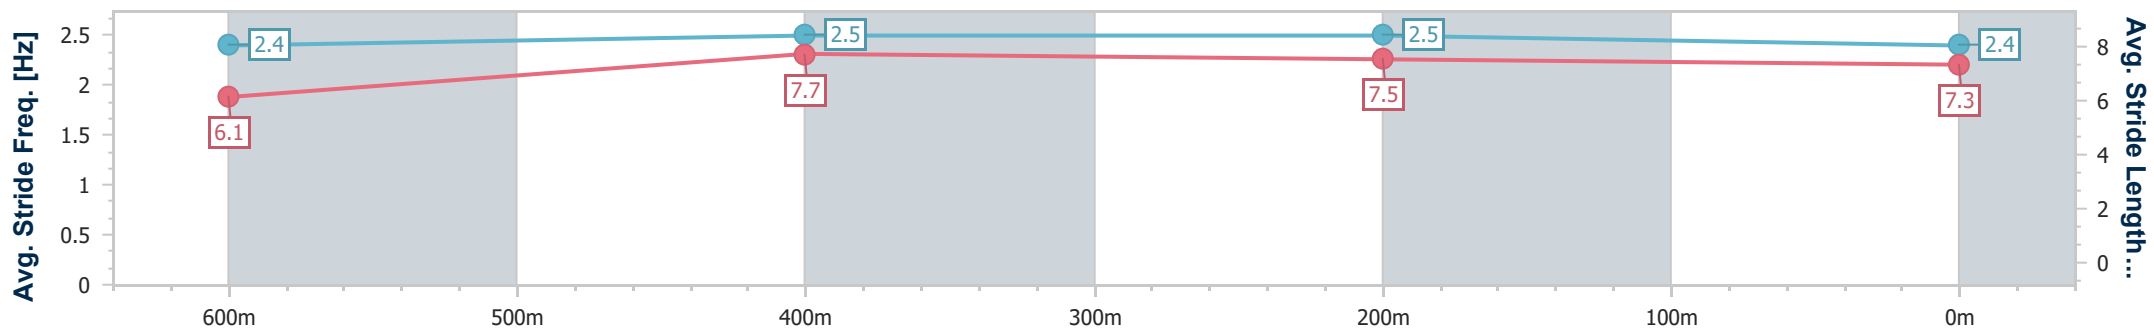

Section	Overall	600m	400m	200m
Section Times	0:46.68 [6] (0:14.13)	0:32.55 [7] (0:10.54)	0:22.01 [7] (0:10.84)	0:11.17 [7] (0:11.17)
Average Speed [km/h]	50.8	68.3	66.0	64.4
Top Speed [km/h]	68.1	69.4	67.1	66.5
Avg. Dist. to Rail [m]	5.8	1.6	1.5	4.8
Avg. Stride Freq. [Hz]	2.4	2.4	2.3	2.3
Avg. Stride Length [m]	6.0	8.0	7.8	7.4

- [ ] Ranking at each section and finish
- .-.- No data available at this section
- NA No data available

Horse/Jockey Name	Top Rooster
Final Rank	7
Fastest Section Time (Section)	0:10.49 (600m)
Top Speed [km/h] (Section)	69.4 (Overall)
Race State	Finished

Ipswich QLD Professional  
 Race 1: FOLLOW @IPSWICHTURFCLUB QTIS Two-Year-Old  
 Maiden Handicap - 800m

03 February 2024 - 13:04

Track Rating: Soft 5, Weather: Fine, Rail Position: +2.5m Entire Course

Section	Overall	600m	400m	200m
Section Times	0:46.81 [7] (0:13.82)	0:32.99 [5] (0:10.49)	0:22.50 [5] (0:10.89)	0:11.61 [6] (0:11.61)
Average Speed [km/h]	52.2	68.6	66.1	61.7
Top Speed [km/h]	69.4	69.3	68.0	65.3
Avg. Dist. to Rail [m]	3.0	0.6	1.3	4.8
Avg. Stride Freq. [Hz]	2.4	2.5	2.5	2.4
Avg. Stride Length [m]	6.1	7.7	7.5	7.3

- [ ] Ranking at each section and finish
- .-.- No data available at this section
- NA No data available