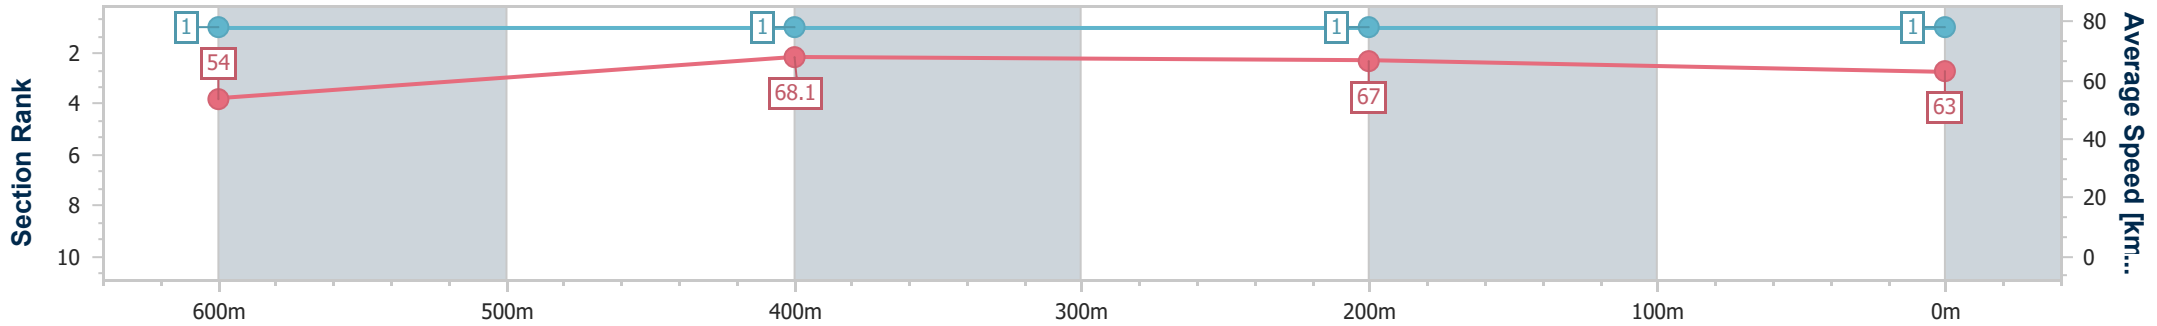

Section	Overall	600m	400m	200m
Section Times	0:45.90 [1] (0:13.31)	0:32.59 [1] (0:10.51)	0:22.08 [1] (0:10.65)	0:11.43 [1] (0:11.43)
Average Speed [km/h]	54.0	68.1	67.0	63.0
Top Speed [km/h]	68.9	70.1	67.7	66.4
Avg. Dist. to Rail [m]	5.9	1.9	1.9	0.7
Avg. Stride Freq. [Hz]	2.3	2.3	2.3	2.2
Avg. Stride Length [m]	6.6	8.4	8.1	8.0