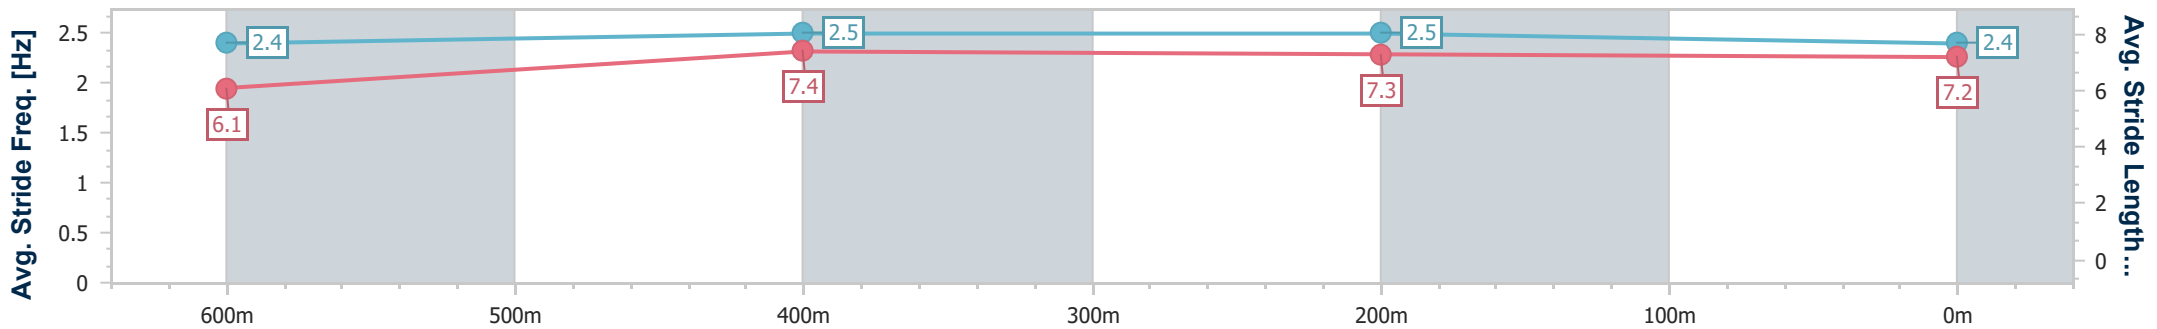

Section	Overall	600m	400m	200m
Section Times	0:46.35 [3] (0:13.47)	0:32.88 [2] (0:10.58)	0:22.30 [3] (0:10.97)	0:11.33 [3] (0:11.33)
Average Speed [km/h]	53.4	67.8	65.3	63.7
Top Speed [km/h]	68.5	68.7	66.7	65.4
Avg. Dist. to Rail [m]	3.7	1.2	0.8	2.0
Avg. Stride Freq. [Hz]	2.4	2.5	2.5	2.4
Avg. Stride Length [m]	6.1	7.4	7.3	7.2