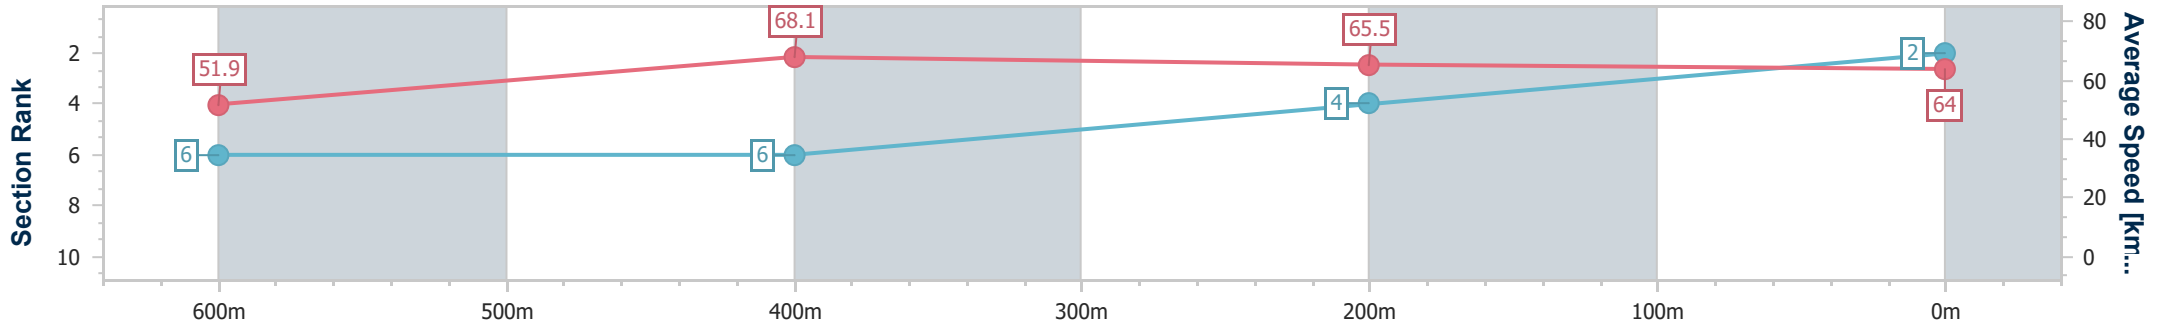

Horse/Jockey Name	Sidled
Final Rank	2
Fastest Section Time (Section)	0:10.47 (600m)
Top Speed [km/h] (Section)	70.5 (600m)
Race State	Finished

Ipswich QLD Professional
Race 1: FOLLOW @IPSWICHTURFCLUB QTIS Two-Year-Old
Maiden Handicap - 800m

03 February 2024 - 13:04

Track Rating: Soft 5, Weather: Fine, Rail Position: +2.5m Entire Course

Section	Overall	600m	400m	200m
Section Times	0:46.34 [2] (0:13.88)	0:32.46 [6] (0:10.47)	0:21.99 [6] (0:10.73)	0:11.26 [4] (0:11.26)
Average Speed [km/h]	51.9	68.1	65.5	64.0
Top Speed [km/h]	69.8	70.5	66.4	65.7
Avg. Dist. to Rail [m]	0.7	2.4	5.1	2.7
Avg. Stride Freq. [Hz]	2.3	2.4	2.3	2.3
Avg. Stride Length [m]	6.2	7.9	7.8	7.6

- [ ] Ranking at each section and finish
- -.-.- No data available at this section
- NA No data available