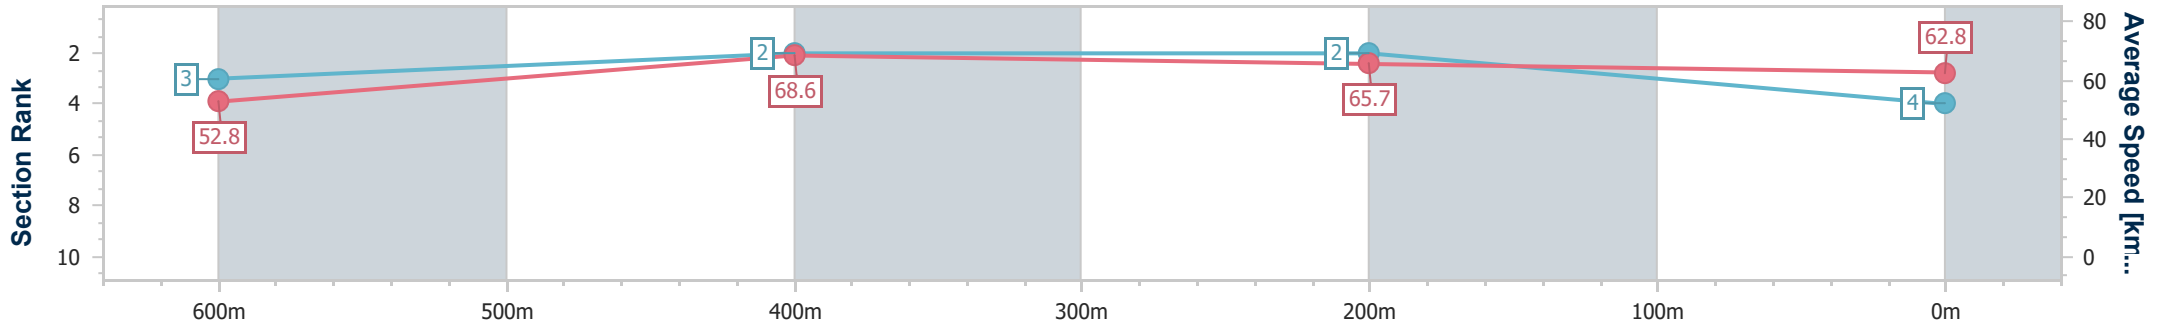

Section	Overall	600m	400m	200m
Section Times	0:46.35 [3] (0:13.47)	0:32.88 [2] (0:10.58)	0:22.30 [3] (0:10.97)	0:11.33 [3] (0:11.33)
Average Speed [km/h]	53.4	67.8	65.3	63.7
Top Speed [km/h]	68.5	68.7	66.7	65.4
Avg. Dist. to Rail [m]	3.7	1.2	0.8	2.0
Avg. Stride Freq. [Hz]	2.4	2.5	2.5	2.4
Avg. Stride Length [m]	6.1	7.4	7.3	7.2

- [ ] Ranking at each section and finish
- .-.- No data available at this section
- NA No data available

Horse/Jockey Name	Six More Songs
Final Rank	4
Fastest Section Time (Section)	0:10.40 (600m)
Top Speed [km/h] (Section)	70.6 (600m)
Race State	Finished

Section	Overall	600m	400m	200m
Section Times	0:46.36 [4] (0:13.61)	0:32.75 [3] (0:10.40)	0:22.35 [2] (0:10.89)	0:11.46 [2] (0:11.46)
Average Speed [km/h]	52.8	68.6	65.7	62.8
Top Speed [km/h]	70.0	70.6	66.7	64.5
Avg. Dist. to Rail [m]	1.0	1.9	1.1	1.4
Avg. Stride Freq. [Hz]	2.5	2.7	2.6	2.4
Avg. Stride Length [m]	5.8	7.1	7.1	7.1