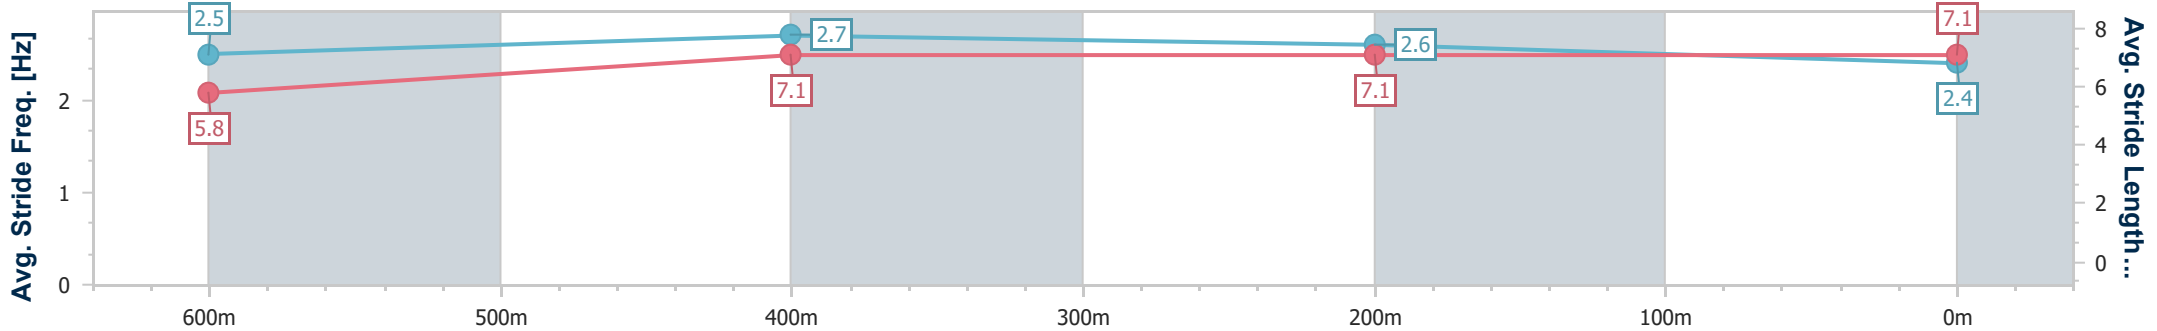

Horse/Jockey Name	Six More Songs
Final Rank	4
Fastest Section Time (Section)	0:10.40 (600m)
Top Speed [km/h] (Section)	70.6 (600m)
Race State	Finished

Ipswich QLD Professional
Race 1: FOLLOW @IPSWICHTURFCLUB QTIS Two-Year-Old
Maiden Handicap - 800m
03 February 2024 - 13:04
Track Rating: Soft 5, Weather: Fine, Rail Position: +2.5m Entire
Course

Section	Overall	600m	400m	200m
Section Times	0:46.36 [4] (0:13.61)	0:32.75 [3] (0:10.40)	0:22.35 [2] (0:10.89)	0:11.46 [2] (0:11.46)
Average Speed [km/h]	52.8	68.6	65.7	62.8
Top Speed [km/h]	70.0	70.6	66.7	64.5
Avg. Dist. to Rail [m]	1.0	1.9	1.1	1.4
Avg. Stride Freq. [Hz]	2.5	2.7	2.6	2.4
Avg. Stride Length [m]	5.8	7.1	7.1	7.1

- [ ] Ranking at each section and finish
- -.-.- No data available at this section
- NA No data available