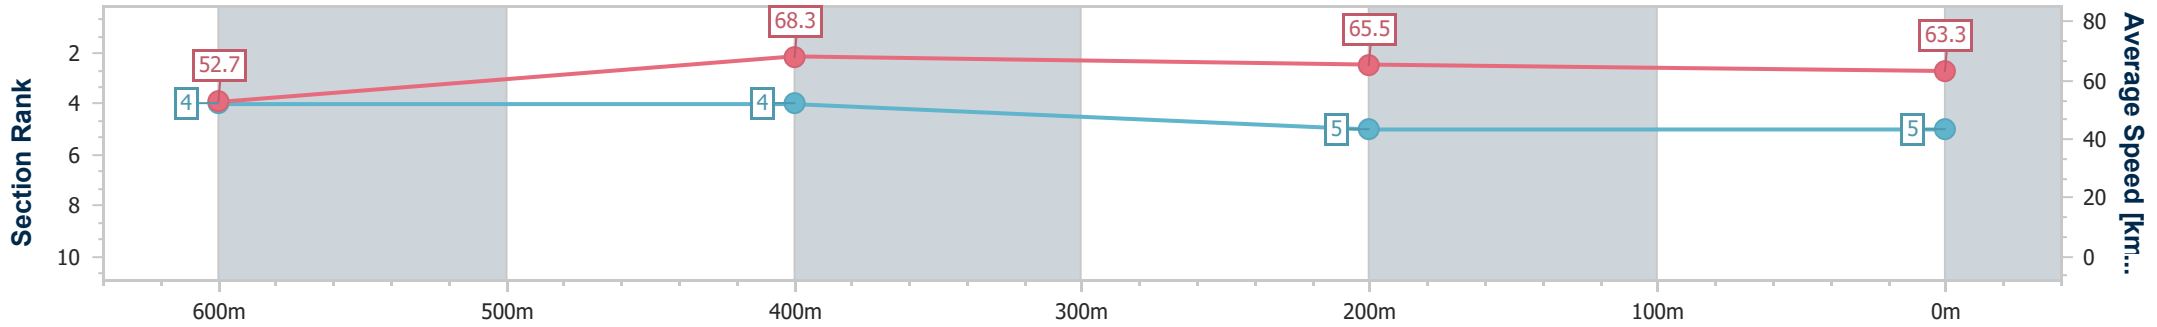

Horse/Jockey Name	Sweet Candy
Final Rank	5
Fastest Section Time (Section)	0:10.52 (600m)
Top Speed [km/h] (Section)	70.6 (600m)
Race State	Finished

Ipswich QLD Professional
Race 1: FOLLOW @IPSWICHTURFCLUB QTIS Two-Year-Old
Maiden Handicap - 800m
03 February 2024 - 13:04
Track Rating: Soft 5, Weather: Fine, Rail Position: +2.5m Entire
Course

Section	Overall	600m	400m	200m
Section Times	0:46.57 [5] (0:13.70)	0:32.87 [4] (0:10.52)	0:22.35 [4] (0:10.96)	0:11.39 [5] (0:11.39)
Average Speed [km/h]	52.7	68.3	65.5	63.3
Top Speed [km/h]	70.5	70.6	66.2	65.3
Avg. Dist. to Rail [m]	6.3	1.4	1.1	5.1
Avg. Stride Freq. [Hz]	2.5	2.5	2.5	2.4
Avg. Stride Length [m]	5.9	7.5	7.3	7.1

- [ ] Ranking at each section and finish
- -.-.- No data available at this section
- NA No data available