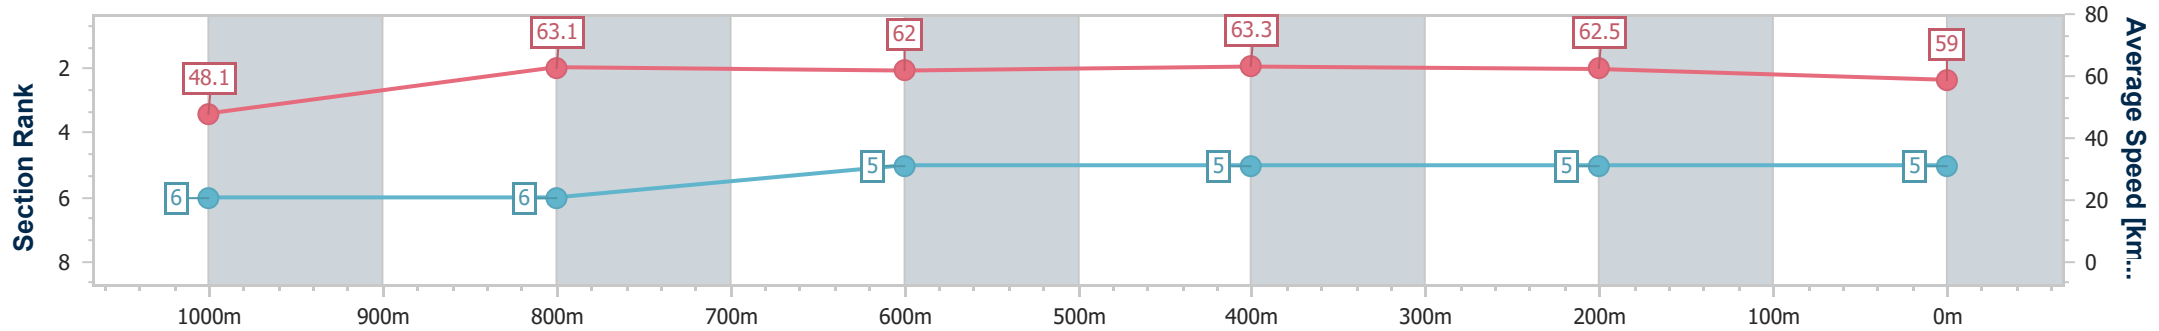

Horse/Jockey Name	Speedy Macho
Final Rank	5
Fastest Section Time (Section)	0:11.34 (600m)
Top Speed [km/h] (Section)	65.5 (1000m)
Race State	Finished

Ipswich QLD Professional
Race 2: IEEC.COM.AU QTIS Three-Year-Old BENCHMARK 58
Handicap - 1200m
03 February 2024 - 13:39
Track Rating: Soft 5, Weather: Fine, Rail Position: +2.5m Entire Course

Section	Overall	1000m	800m	600m	400m	200m
Section Times	1:13.07 [5] (0:15.02)	0:58.05 [6] (0:11.37)	0:46.68 [6] (0:11.60)	0:35.08 [5] (0:11.34)	0:23.74 [5] (0:11.57)	0:12.17 [5] (0:12.17)
Average Speed [km/h]	48.1	63.1	62.0	63.3	62.5	59.0
Top Speed [km/h]	65.3	65.5	62.2	64.5	64.5	61.1
Avg. Dist. to Rail [m]	5.4	0.4	1.1	0.6	2.7	2.7
Avg. Stride Freq. [Hz]	2.2	2.3	2.3	2.3	2.3	2.2
Avg. Stride Length [m]	6.0	7.5	7.6	7.6	7.5	7.4

- [ ] Ranking at each section and finish
- -.-.- No data available at this section
- NA No data available