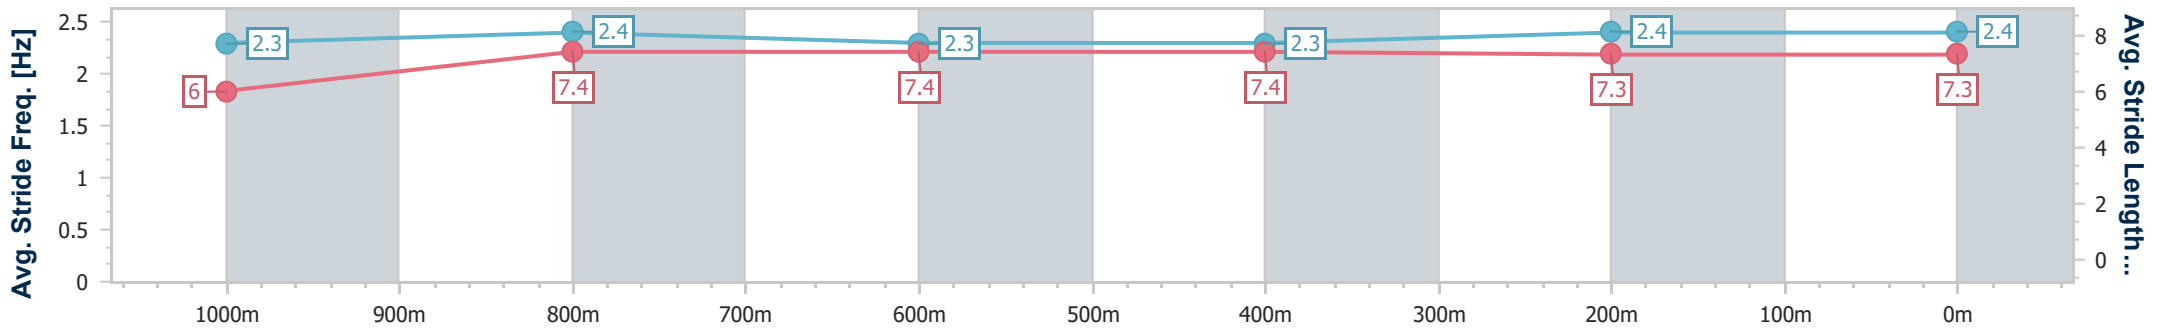

Horse/Jockey Name	Black Country
Final Rank	2
Fastest Section Time (Section)	0:11.33 (400m)
Top Speed [km/h] (Section)	66.0 (1000m)
Race State	Finished

Ipswich QLD Professional
Race 2: IEEC.COM.AU QTIS Three-Year-Old BENCHMARK 58
Handicap - 1200m
03 February 2024 - 13:39
Track Rating: Soft 5, Weather: Fine, Rail Position: +2.5m Entire Course

Section	Overall	1000m	800m	600m	400m	200m
Section Times	1:11.65 [2] (0:14.47)	0:57.18 [1] (0:11.42)	0:45.76 [1] (0:11.50)	0:34.26 [1] (0:11.56)	0:22.70 [1] (0:11.33)	0:11.37 [1] (0:11.37)
Average Speed [km/h]	49.7	63.3	62.1	61.8	62.9	63.3
Top Speed [km/h]	66.0	66.0	63.3	62.9	63.5	65.0
Avg. Dist. to Rail [m]	4.0	1.1	1.7	2.4	2.3	1.7
Avg. Stride Freq. [Hz]	2.3	2.4	2.3	2.3	2.4	2.4
Avg. Stride Length [m]	6.0	7.4	7.4	7.4	7.3	7.3

- [ ] Ranking at each section and finish
- -.-.- No data available at this section
- NA No data available