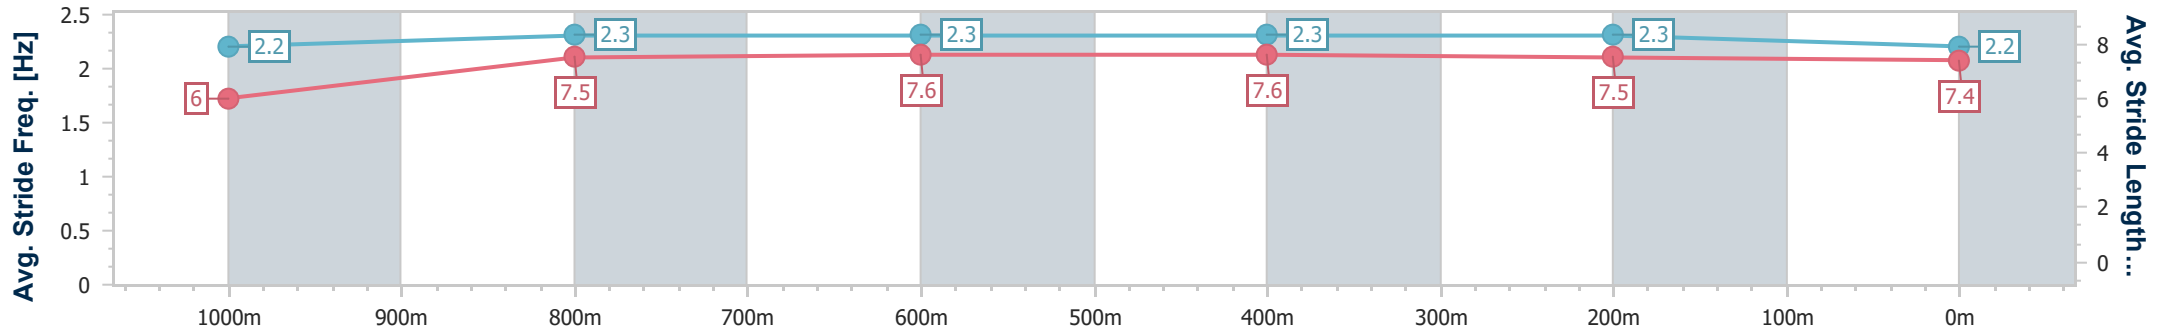

Horse/Jockey Name	Speedy Macho
Final Rank	5
Fastest Section Time (Section)	0:11.34 (600m)
Top Speed [km/h] (Section)	65.5 (1000m)
Race State	Finished

Ipswich QLD Professional
Race 2: IEEC.COM.AU QTIS Three-Year-Old BENCHMARK 58
Handicap - 1200m
03 February 2024 - 13:39
Track Rating: Soft 5, Weather: Fine, Rail Position: +2.5m Entire Course

Section	Overall	1000m	800m	600m	400m	200m
Section Times	1:13.07 [5] (0:15.02)	0:58.05 [6] (0:11.37)	0:46.68 [6] (0:11.60)	0:35.08 [5] (0:11.34)	0:23.74 [5] (0:11.57)	0:12.17 [5] (0:12.17)
Average Speed [km/h]	48.1	63.1	62.0	63.3	62.5	59.0
Top Speed [km/h]	65.3	65.5	62.2	64.5	64.5	61.1
Avg. Dist. to Rail [m]	5.4	0.4	1.1	0.6	2.7	2.7
Avg. Stride Freq. [Hz]	2.2	2.3	2.3	2.3	2.3	2.2
Avg. Stride Length [m]	6.0	7.5	7.6	7.6	7.5	7.4

- [ ] Ranking at each section and finish
- -.-.- No data available at this section
- NA No data available