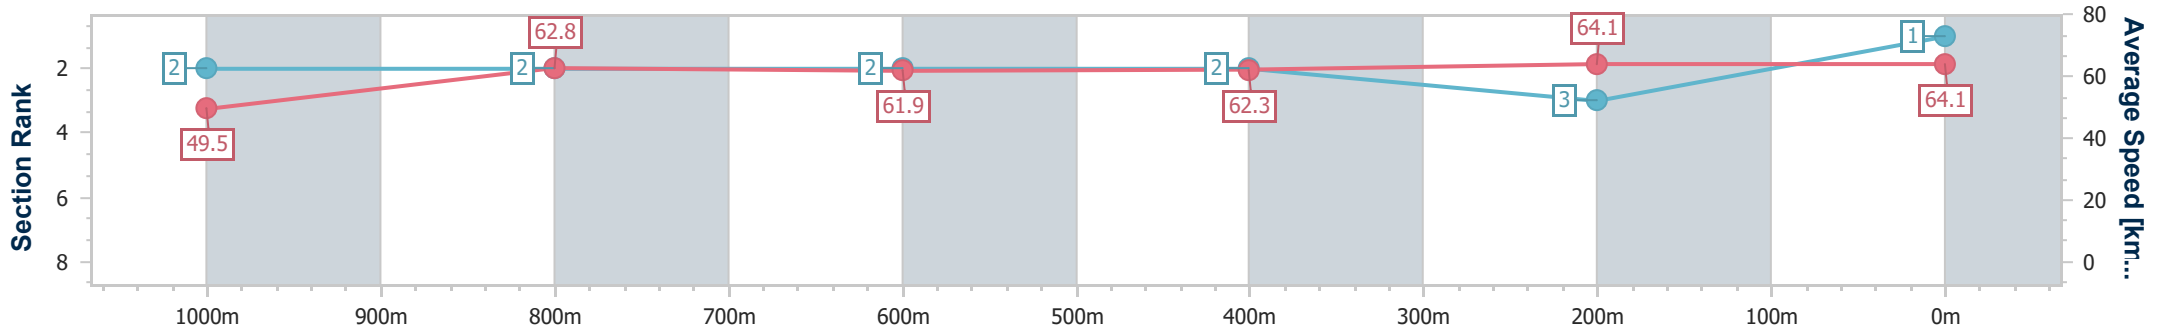

Horse/Jockey Name	The Inflictor
Final Rank	1
Fastest Section Time (Section)	0:11.22 (200m)
Top Speed [km/h] (Section)	65.6 (200m)
Race State	Finished

Ipswich QLD Professional
Race 2: IEEC.COM.AU QTIS Three-Year-Old BENCHMARK 58
Handicap - 1200m
03 February 2024 - 13:39
Track Rating: Soft 5, Weather: Fine, Rail Position: +2.5m Entire Course

Section	Overall	1000m	800m	600m	400m	200m
Section Times	1:11.57 [1] (0:14.55)	0:57.02 [2] (0:11.46)	0:45.56 [2] (0:11.56)	0:34.00 [2] (0:11.50)	0:22.50 [2] (0:11.28)	0:11.22 [3] (0:11.22)
Average Speed [km/h]	49.5	62.8	61.9	62.3	64.1	64.1
Top Speed [km/h]	63.7	63.7	62.3	63.5	65.3	65.6
Avg. Dist. to Rail [m]	3.1	0.2	1.4	1.3	1.9	3.9
Avg. Stride Freq. [Hz]	2.4	2.4	2.4	2.4	2.4	2.4
Avg. Stride Length [m]	5.8	7.2	7.2	7.3	7.4	7.5

- [ ] Ranking at each section and finish
- -.-.- No data available at this section
- NA No data available