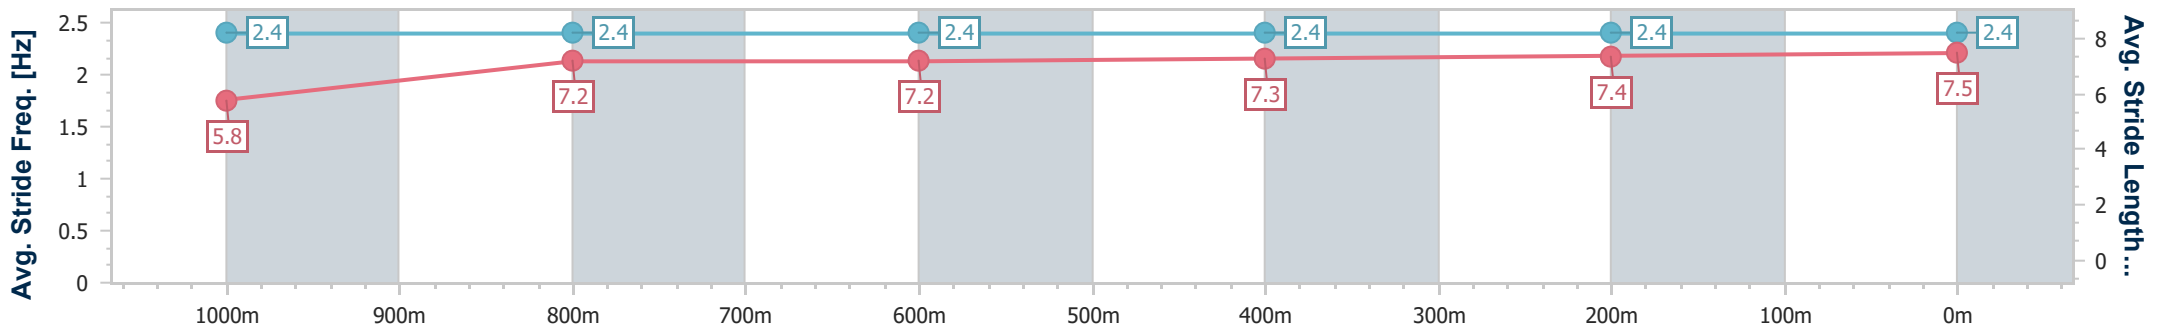

Horse/Jockey Name	The Inflictor
Final Rank	1
Fastest Section Time (Section)	0:11.22 (200m)
Top Speed [km/h] (Section)	65.6 (200m)
Race State	Finished

Ipswich QLD Professional
Race 2: IEEC.COM.AU QTIS Three-Year-Old BENCHMARK 58
Handicap - 1200m
03 February 2024 - 13:39
Track Rating: Soft 5, Weather: Fine, Rail Position: +2.5m Entire Course

Section	Overall	1000m	800m	600m	400m	200m
Section Times	1:11.57 [1] (0:14.55)	0:57.02 [2] (0:11.46)	0:45.56 [2] (0:11.56)	0:34.00 [2] (0:11.50)	0:22.50 [2] (0:11.28)	0:11.22 [3] (0:11.22)
Average Speed [km/h]	49.5	62.8	61.9	62.3	64.1	64.1
Top Speed [km/h]	63.7	63.7	62.3	63.5	65.3	65.6
Avg. Dist. to Rail [m]	3.1	0.2	1.4	1.3	1.9	3.9
Avg. Stride Freq. [Hz]	2.4	2.4	2.4	2.4	2.4	2.4
Avg. Stride Length [m]	5.8	7.2	7.2	7.3	7.4	7.5

- [ ] Ranking at each section and finish
- -.-.- No data available at this section
- NA No data available