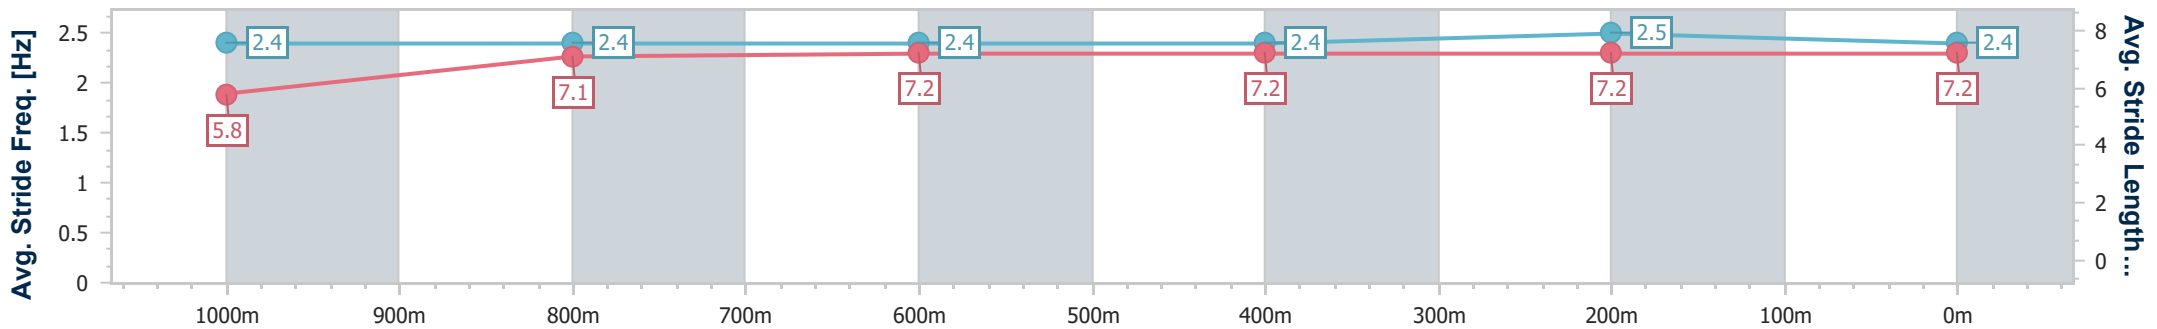

Horse/Jockey Name	Miss Shu
Final Rank	3
Fastest Section Time (Section)	0:11.20 (400m)
Top Speed [km/h] (Section)	64.6 (1000m)
Race State	Finished

Ipswich QLD Professional
Race 2: IEEC.COM.AU QTIS Three-Year-Old BENCHMARK 58
Handicap - 1200m
03 February 2024 - 13:39
Track Rating: Soft 5, Weather: Fine, Rail Position: +2.5m Entire Course

Section	Overall	1000m	800m	600m	400m	200m
Section Times	1:11.77 [3] (0:14.69)	0:57.08 [3] (0:11.42)	0:45.66 [3] (0:11.60)	0:34.06 [3] (0:11.41)	0:22.65 [3] (0:11.20)	0:11.45 [2] (0:11.45)
Average Speed [km/h]	48.9	63.0	61.5	62.7	64.0	62.9
Top Speed [km/h]	64.4	64.6	62.6	64.0	64.5	64.2
Avg. Dist. to Rail [m]	1.2	0.9	1.8	1.6	1.0	0.6
Avg. Stride Freq. [Hz]	2.4	2.4	2.4	2.4	2.5	2.4
Avg. Stride Length [m]	5.8	7.1	7.2	7.2	7.2	7.2

- [ ] Ranking at each section and finish
- -.-.- No data available at this section
- NA No data available