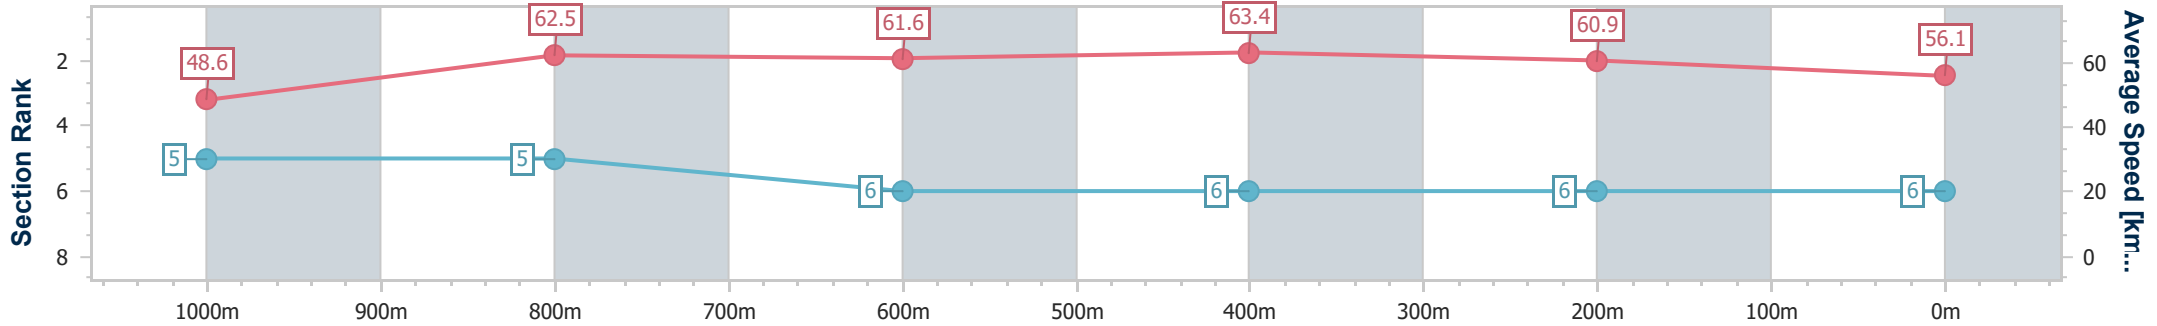

Horse/Jockey Name	Snow Spirit
Final Rank	6
Fastest Section Time (Section)	0:11.36 (600m)
Top Speed [km/h] (Section)	64.2 (600m)
Race State	Finished

Ipswich QLD Professional
Race 2: IEEC.COM.AU QTIS Three-Year-Old BENCHMARK 58
Handicap - 1200m
03 February 2024 - 13:39
Track Rating: Soft 5, Weather: Fine, Rail Position: +2.5m Entire Course

Section	Overall	1000m	800m	600m	400m	200m
Section Times	1:14.14 [6] (0:14.81)	0:59.33 [5] (0:11.54)	0:47.79 [5] (0:11.68)	0:36.11 [6] (0:11.36)	0:24.75 [6] (0:11.92)	0:12.83 [6] (0:12.83)
Average Speed [km/h]	48.6	62.5	61.6	63.4	60.9	56.1
Top Speed [km/h]	63.2	64.1	63.8	64.2	63.9	59.8
Avg. Dist. to Rail [m]	3.6	0.4	0.4	0.3	3.0	2.0
Avg. Stride Freq. [Hz]	2.3	2.4	2.4	2.4	2.4	2.3
Avg. Stride Length [m]	5.8	7.2	7.3	7.3	6.9	6.8

- [ ] Ranking at each section and finish
- -.-.- No data available at this section
- NA No data available