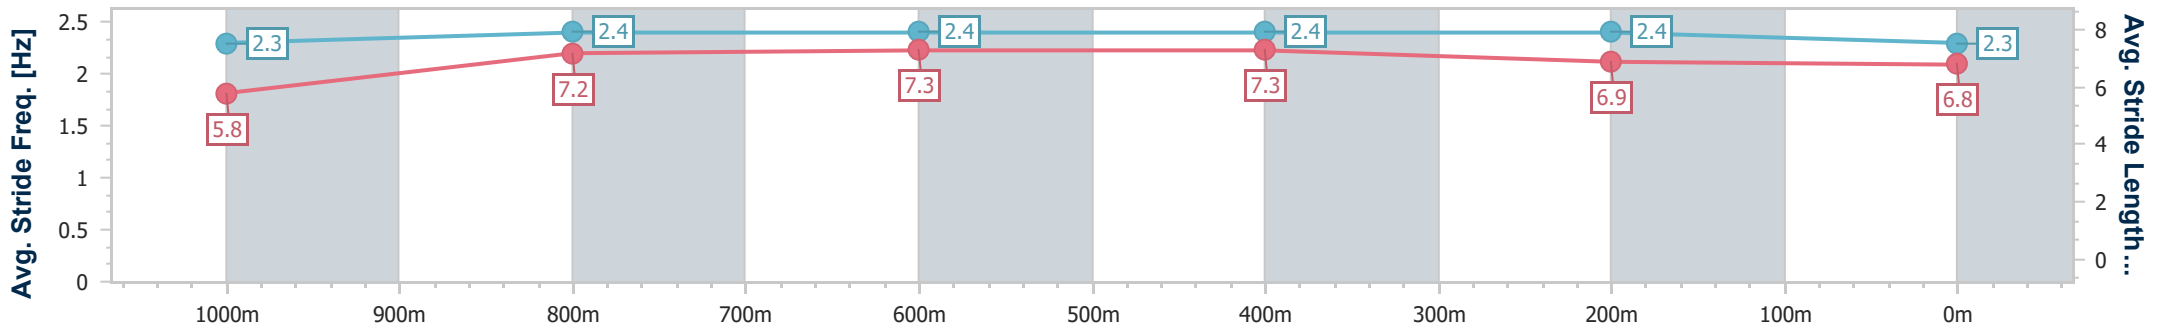

Horse/Jockey Name	Snow Spirit
Final Rank	6
Fastest Section Time (Section)	0:11.36 (600m)
Top Speed [km/h] (Section)	64.2 (600m)
Race State	Finished

Ipswich QLD Professional
Race 2: IEEC.COM.AU QTIS Three-Year-Old BENCHMARK 58
Handicap - 1200m
03 February 2024 - 13:39
Track Rating: Soft 5, Weather: Fine, Rail Position: +2.5m Entire Course

Section	Overall	1000m	800m	600m	400m	200m
Section Times	1:14.14 [6] (0:14.81)	0:59.33 [5] (0:11.54)	0:47.79 [5] (0:11.68)	0:36.11 [6] (0:11.36)	0:24.75 [6] (0:11.92)	0:12.83 [6] (0:12.83)
Average Speed [km/h]	48.6	62.5	61.6	63.4	60.9	56.1
Top Speed [km/h]	63.2	64.1	63.8	64.2	63.9	59.8
Avg. Dist. to Rail [m]	3.6	0.4	0.4	0.3	3.0	2.0
Avg. Stride Freq. [Hz]	2.3	2.4	2.4	2.4	2.4	2.3
Avg. Stride Length [m]	5.8	7.2	7.3	7.3	6.9	6.8

- [ ] Ranking at each section and finish
- -.-.- No data available at this section
- NA No data available