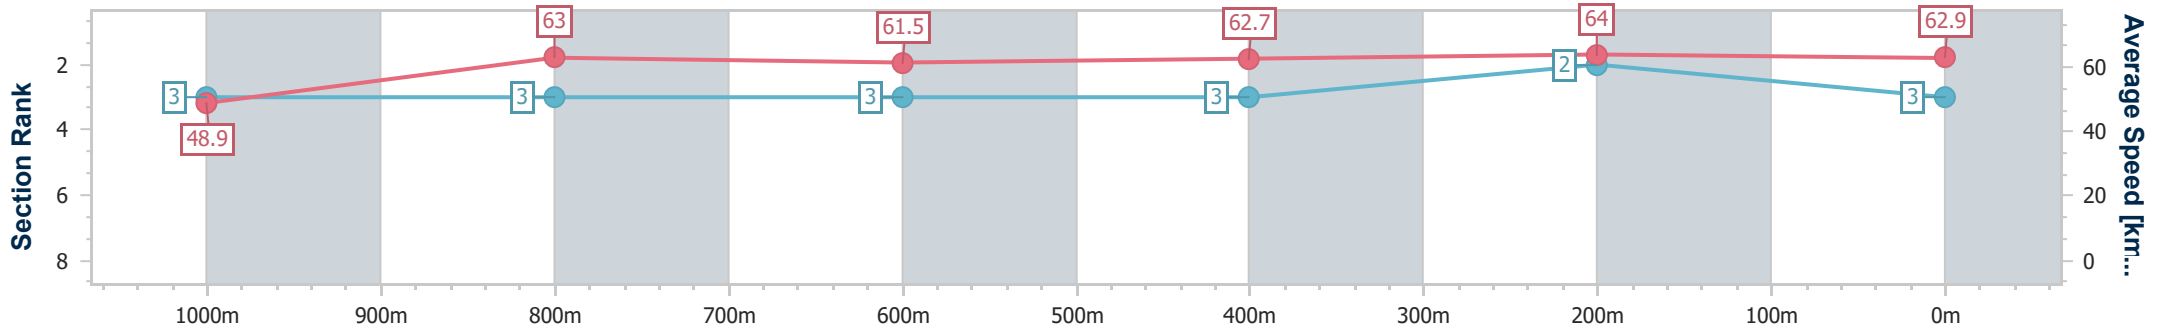

Horse/Jockey Name	Miss Shu
Final Rank	3
Fastest Section Time (Section)	0:11.20 (400m)
Top Speed [km/h] (Section)	64.6 (1000m)
Race State	Finished

Ipswich QLD Professional
Race 2: IEEC.COM.AU QTIS Three-Year-Old BENCHMARK 58
Handicap - 1200m
03 February 2024 - 13:39
Track Rating: Soft 5, Weather: Fine, Rail Position: +2.5m Entire Course

Section	Overall	1000m	800m	600m	400m	200m
Section Times	1:11.77 [3] (0:14.69)	0:57.08 [3] (0:11.42)	0:45.66 [3] (0:11.60)	0:34.06 [3] (0:11.41)	0:22.65 [3] (0:11.20)	0:11.45 [2] (0:11.45)
Average Speed [km/h]	48.9	63.0	61.5	62.7	64.0	62.9
Top Speed [km/h]	64.4	64.6	62.6	64.0	64.5	64.2
Avg. Dist. to Rail [m]	1.2	0.9	1.8	1.6	1.0	0.6
Avg. Stride Freq. [Hz]	2.4	2.4	2.4	2.4	2.5	2.4
Avg. Stride Length [m]	5.8	7.1	7.2	7.2	7.2	7.2

- [ ] Ranking at each section and finish
- -.-.- No data available at this section
- NA No data available