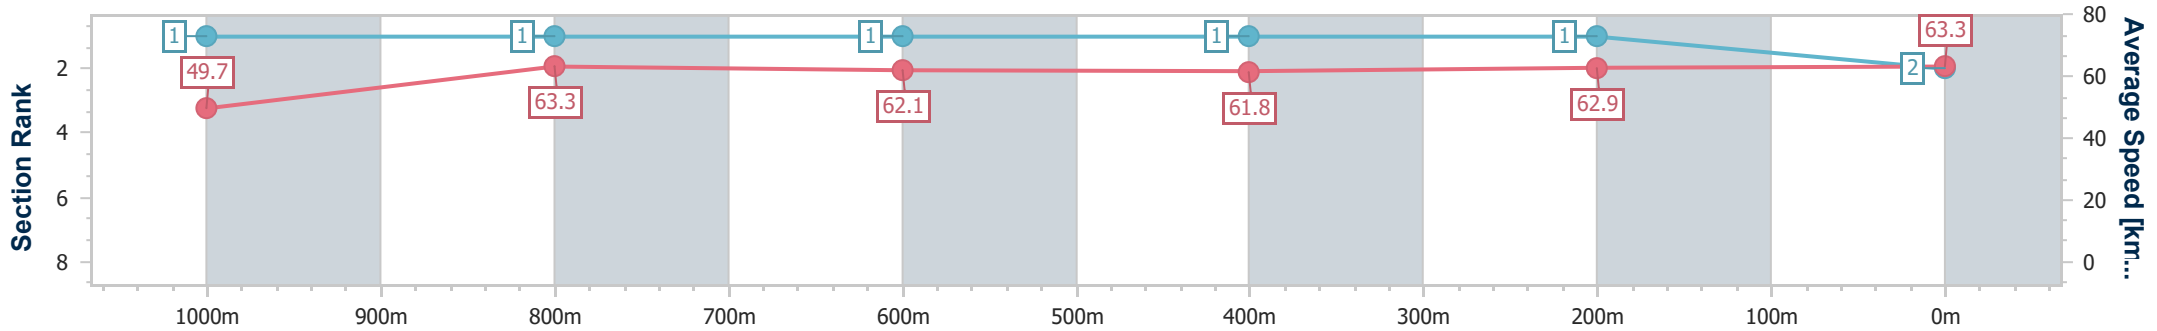

Horse/Jockey Name	Black Country
Final Rank	2
Fastest Section Time (Section)	0:11.33 (400m)
Top Speed [km/h] (Section)	66.0 (1000m)
Race State	Finished

Ipswich QLD Professional
Race 2: IEEC.COM.AU QTIS Three-Year-Old BENCHMARK 58
Handicap - 1200m
03 February 2024 - 13:39
Track Rating: Soft 5, Weather: Fine, Rail Position: +2.5m Entire Course

Section	Overall	1000m	800m	600m	400m	200m
Section Times	1:11.65 [2] (0:14.47)	0:57.18 [1] (0:11.42)	0:45.76 [1] (0:11.50)	0:34.26 [1] (0:11.56)	0:22.70 [1] (0:11.33)	0:11.37 [1] (0:11.37)
Average Speed [km/h]	49.7	63.3	62.1	61.8	62.9	63.3
Top Speed [km/h]	66.0	66.0	63.3	62.9	63.5	65.0
Avg. Dist. to Rail [m]	4.0	1.1	1.7	2.4	2.3	1.7
Avg. Stride Freq. [Hz]	2.3	2.4	2.3	2.3	2.4	2.4
Avg. Stride Length [m]	6.0	7.4	7.4	7.4	7.3	7.3

- [ ] Ranking at each section and finish
- -.-.- No data available at this section
- NA No data available