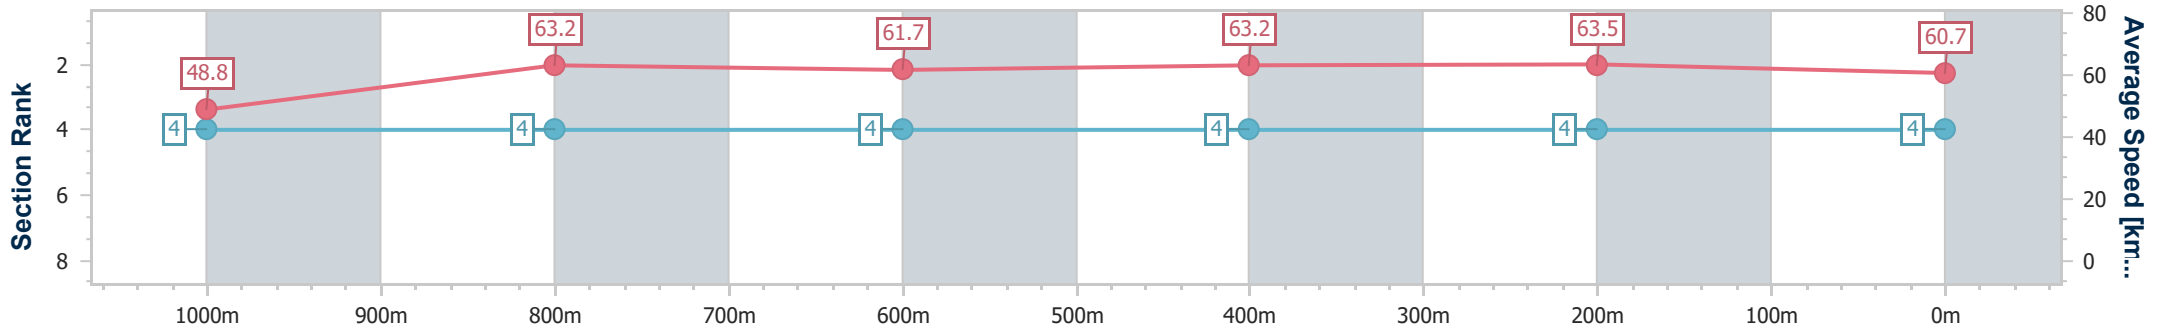

Horse/Jockey Name	Bee Exact
Final Rank	4
Fastest Section Time (Section)	0:11.39 (600m)
Top Speed [km/h] (Section)	66.7 (1000m)
Race State	Finished

Ipswich QLD Professional
Race 2: IEEC.COM.AU QTIS Three-Year-Old BENCHMARK 58
Handicap - 1200m
03 February 2024 - 13:39
Track Rating: Soft 5, Weather: Fine, Rail Position: +2.5m Entire Course

Section	Overall	1000m	800m	600m	400m	200m
Section Times	1:12.44 [4] (0:14.72)	0:57.72 [4] (0:11.40)	0:46.32 [4] (0:11.65)	0:34.67 [4] (0:11.39)	0:23.28 [4] (0:11.42)	0:11.86 [4] (0:11.86)
Average Speed [km/h]	48.8	63.2	61.7	63.2	63.5	60.7
Top Speed [km/h]	66.4	66.7	63.0	64.5	64.5	63.0
Avg. Dist. to Rail [m]	4.5	0.8	0.7	0.3	2.3	3.6
Avg. Stride Freq. [Hz]	2.2	2.3	2.3	2.3	2.4	2.3
Avg. Stride Length [m]	6.1	7.6	7.6	7.6	7.4	7.2

- [ ] Ranking at each section and finish
- -.-.- No data available at this section
- NA No data available