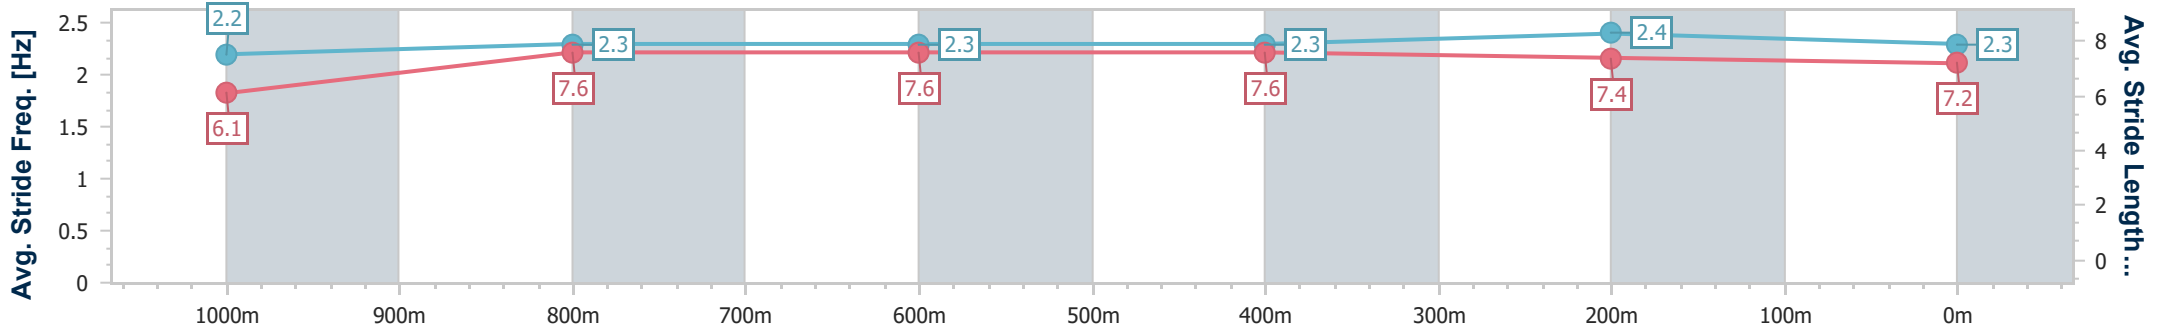

Horse/Jockey Name	Bee Exact
Final Rank	4
Fastest Section Time (Section)	0:11.39 (600m)
Top Speed [km/h] (Section)	66.7 (1000m)
Race State	Finished

Ipswich QLD Professional
Race 2: IEEC.COM.AU QTIS Three-Year-Old BENCHMARK 58
Handicap - 1200m
03 February 2024 - 13:39
Track Rating: Soft 5, Weather: Fine, Rail Position: +2.5m Entire Course

Section	Overall	1000m	800m	600m	400m	200m
Section Times	1:12.44 [4] (0:14.72)	0:57.72 [4] (0:11.40)	0:46.32 [4] (0:11.65)	0:34.67 [4] (0:11.39)	0:23.28 [4] (0:11.42)	0:11.86 [4] (0:11.86)
Average Speed [km/h]	48.8	63.2	61.7	63.2	63.5	60.7
Top Speed [km/h]	66.4	66.7	63.0	64.5	64.5	63.0
Avg. Dist. to Rail [m]	4.5	0.8	0.7	0.3	2.3	3.6
Avg. Stride Freq. [Hz]	2.2	2.3	2.3	2.3	2.4	2.3
Avg. Stride Length [m]	6.1	7.6	7.6	7.6	7.4	7.2

- [ ] Ranking at each section and finish
- -.-.- No data available at this section
- NA No data available