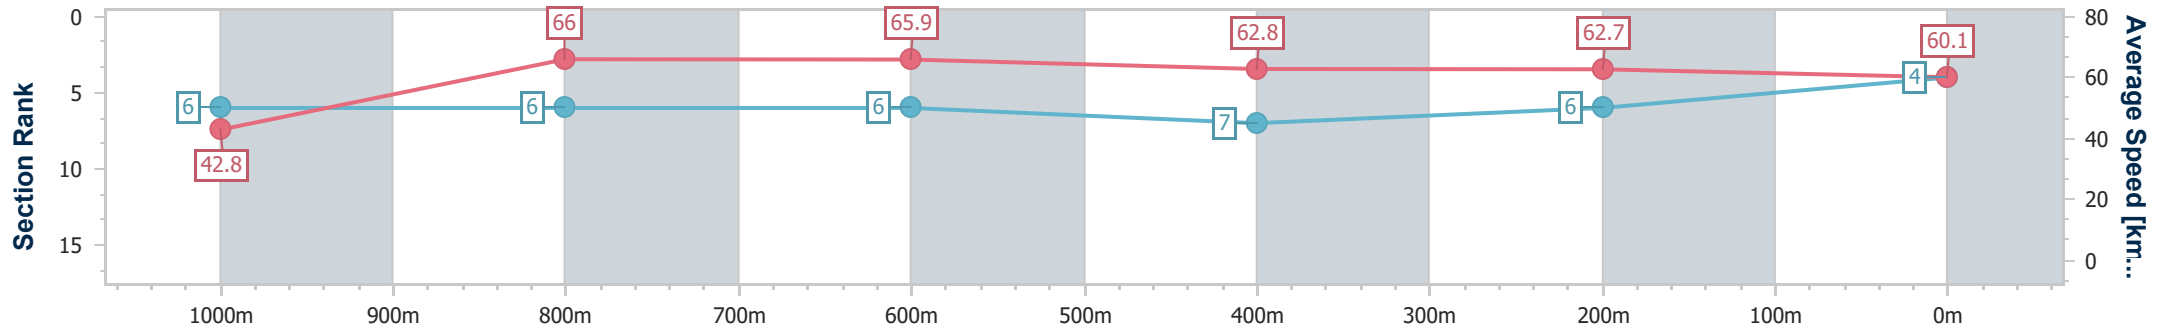

Ipswich QLD Professional

Race 5: TAB Maiden Plate - 1100m

03 February 2024 - 15:29

Track Rating: Good 4, Weather: Fine, Rail Position: +2.5m Entire Course

Section	Overall	1000m	800m	600m	400m	200m
Section Times	1:05.14 [4] (0:08.47)	0:56.67 [6] (0:10.91)	0:45.76 [6] (0:10.87)	0:34.89 [6] (0:11.40)	0:23.49 [7] (0:11.50)	0:11.99 [6] (0:11.99)
Average Speed [km/h]	42.8	66.0	65.9	62.8	62.7	60.1
Top Speed [km/h]	62.4	68.0	67.5	64.0	63.6	60.8
Avg. Dist. to Rail [m]	2.7	0.6	1.0	0.8	2.3	5.6
Avg. Stride Freq. [Hz]	2.4	2.5	2.4	2.3	2.4	2.3
Avg. Stride Length [m]	4.9	7.3	7.6	7.5	7.3	7.1

- [] Ranking at each section and finish
- .-.- No data available at this section
- NA No data available

Horse/Jockey Name	All Win
Final Rank	5
Fastest Section Time (Section)	0:08.25 (Overall)
Top Speed [km/h] (Section)	69.3 (1000m)
Race State	Finished