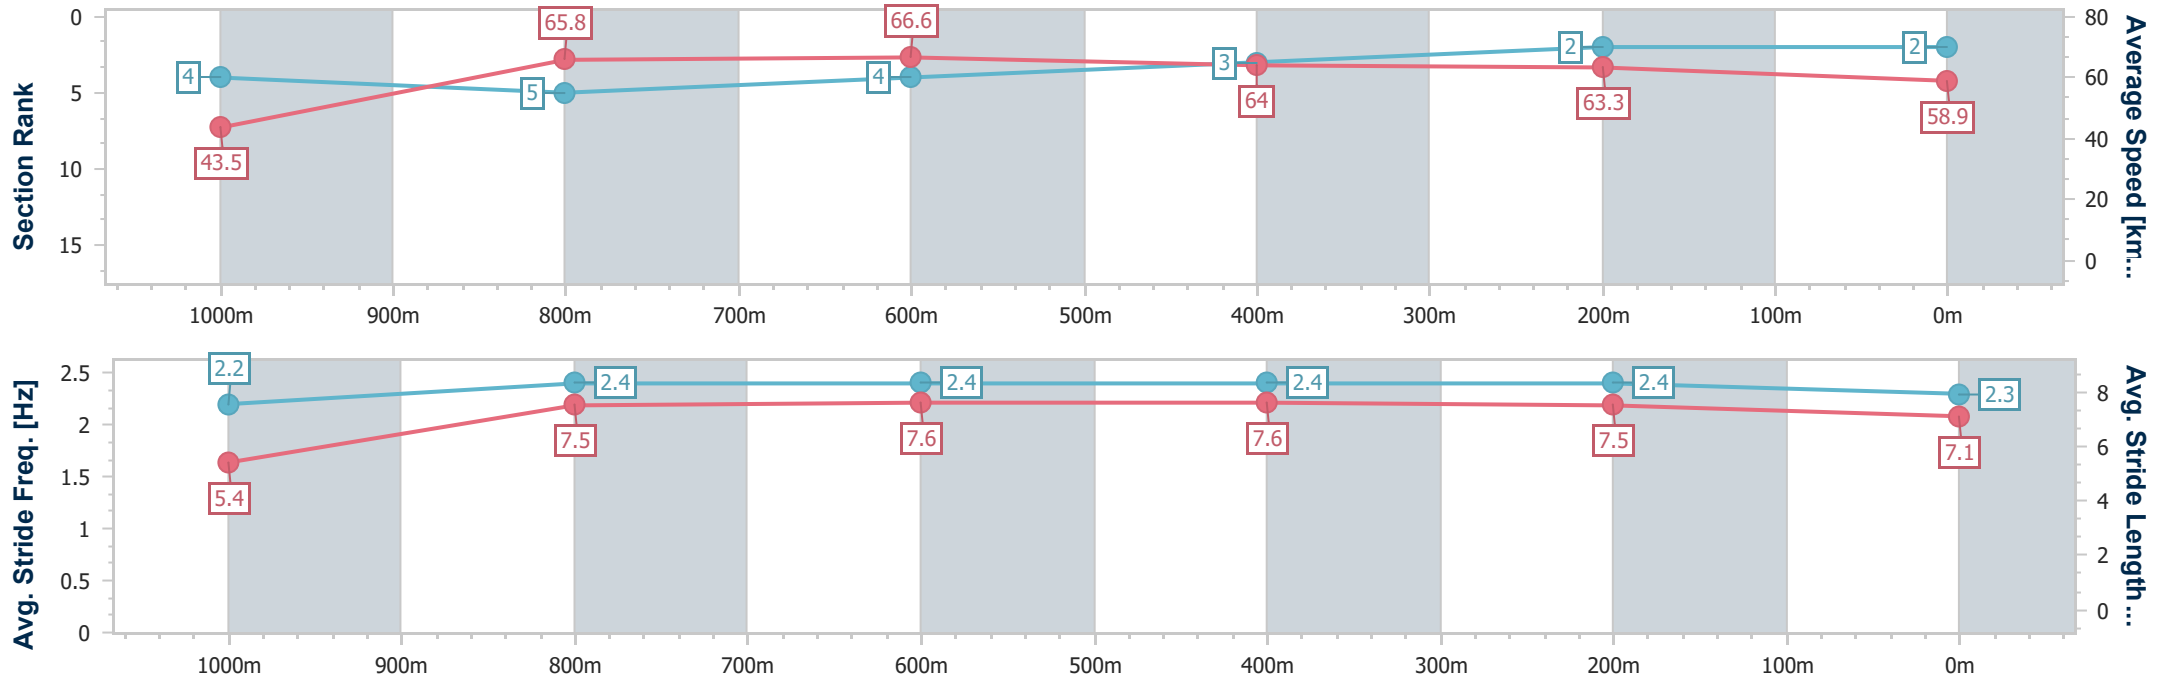

Ipswich QLD Professional

Race 5: TAB Maiden Plate - 1100m

03 February 2024 - 15:29

Track Rating: Good 4, Weather: Fine, Rail Position: +2.5m Entire Course

Section	Overall	1000m	800m	600m	400m	200m
Section Times	1:04.69 [2] (0:08.32)	0:56.37 [4] (0:10.95)	0:45.42 [5] (0:10.69)	0:34.73 [4] (0:11.17)	0:23.56 [3] (0:11.35)	0:12.21 [2] (0:12.21)
Average Speed [km/h]	43.5	65.8	66.6	64.0	63.3	58.9
Top Speed [km/h]	63.6	67.7	67.8	65.2	64.2	61.0
Avg. Dist. to Rail [m]	2.3	0.3	1.6	1.8	1.2	1.7
Avg. Stride Freq. [Hz]	2.2	2.4	2.4	2.4	2.4	2.3
Avg. Stride Length [m]	5.4	7.5	7.6	7.6	7.5	7.1