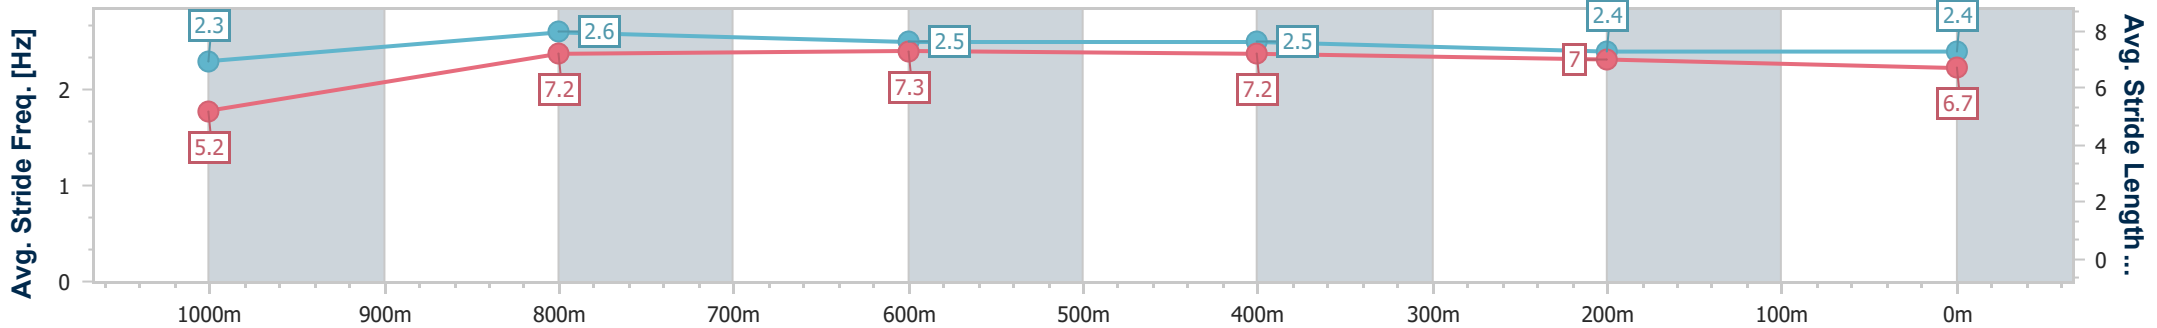

Ipswich QLD Professional

Race 5: TAB Maiden Plate - 1100m

03 February 2024 - 15:29

Track Rating: Good 4, Weather: Fine, Rail Position: +2.5m Entire Course

Section	Overall	1000m	800m	600m	400m	200m
Section Times	1:05.20 [5] (0:08.25)	0:56.95 [3] (0:10.61)	0:46.34 [2] (0:10.92)	0:35.42 [2] (0:11.20)	0:24.22 [2] (0:11.71)	0:12.51 [3] (0:12.51)
Average Speed [km/h]	43.7	68.1	65.9	64.1	61.4	57.6
Top Speed [km/h]	64.8	69.3	68.2	64.6	63.5	59.9
Avg. Dist. to Rail [m]	8.1	2.5	0.4	0.5	1.0	3.4
Avg. Stride Freq. [Hz]	2.3	2.6	2.5	2.5	2.4	2.4
Avg. Stride Length [m]	5.2	7.2	7.3	7.2	7.0	6.7

- [] Ranking at each section and finish
- .-.- No data available at this section
- NA No data available

Horse/Jockey Name	Inspired Shadows
Final Rank	6
Fastest Section Time (Section)	0:08.24 (Overall)
Top Speed [km/h] (Section)	69.2 (1000m)
Race State	Finished