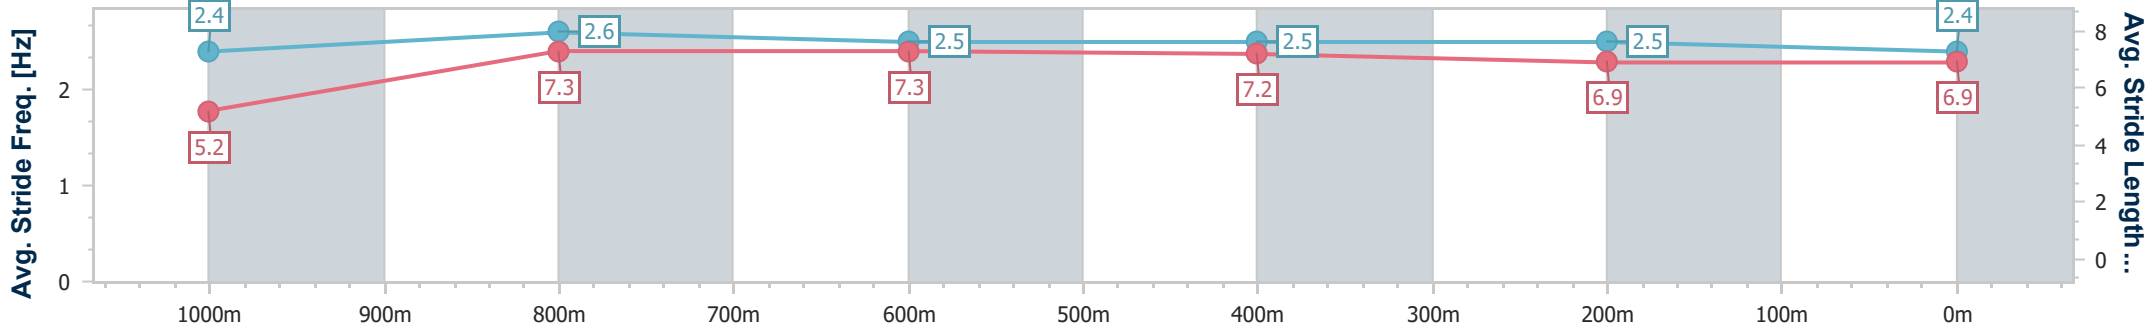

Ipswich QLD Professional

Race 5: TAB Maiden Plate - 1100m

03 February 2024 - 15:29

Track Rating: Good 4, Weather: Fine, Rail Position: +2.5m Entire Course

Section	Overall	1000m	800m	600m	400m	200m
Section Times	1:04.27 [1] (0:08.11)	0:56.16 [1] (0:10.70)	0:45.46 [1] (0:10.82)	0:34.64 [1] (0:11.21)	0:23.43 [1] (0:11.44)	0:11.99 [1] (0:11.99)
Average Speed [km/h]	44.5	67.2	66.4	63.9	62.6	60.2
Top Speed [km/h]	66.0	68.4	68.2	64.9	63.4	62.7
Avg. Dist. to Rail [m]	5.7	0.7	0.2	0.9	0.9	0.4
Avg. Stride Freq. [Hz]	2.4	2.6	2.5	2.5	2.5	2.4
Avg. Stride Length [m]	5.2	7.3	7.3	7.2	6.9	6.9