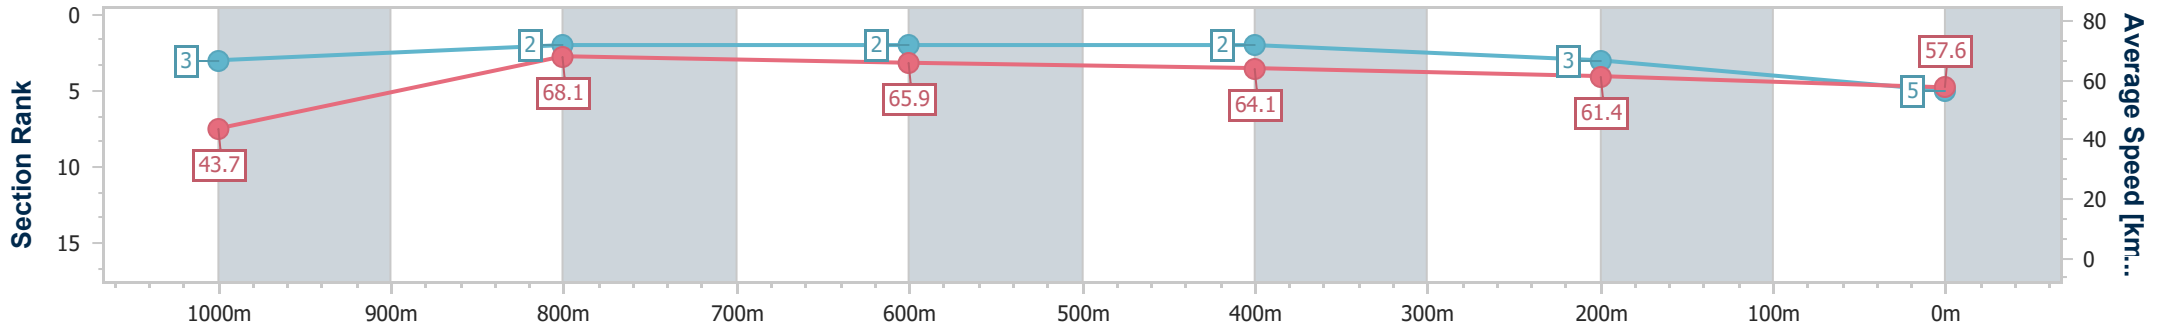

Ipswich QLD Professional

Race 5: TAB Maiden Plate - 1100m

03 February 2024 - 15:29

Track Rating: Good 4, Weather: Fine, Rail Position: +2.5m Entire Course

Section	Overall	1000m	800m	600m	400m	200m
Section Times	1:05.20 [5] (0:08.25)	0:56.95 [3] (0:10.61)	0:46.34 [2] (0:10.92)	0:35.42 [2] (0:11.20)	0:24.22 [2] (0:11.71)	0:12.51 [3] (0:12.51)
Average Speed [km/h]	43.7	68.1	65.9	64.1	61.4	57.6
Top Speed [km/h]	64.8	69.3	68.2	64.6	63.5	59.9
Avg. Dist. to Rail [m]	8.1	2.5	0.4	0.5	1.0	3.4
Avg. Stride Freq. [Hz]	2.3	2.6	2.5	2.5	2.4	2.4
Avg. Stride Length [m]	5.2	7.2	7.3	7.2	7.0	6.7

- [] Ranking at each section and finish
- .-.- No data available at this section
- NA No data available

Horse/Jockey Name	Inspired Shadows
Final Rank	6
Fastest Section Time (Section)	0:08.24 (Overall)
Top Speed [km/h] (Section)	69.2 (1000m)
Race State	Finished