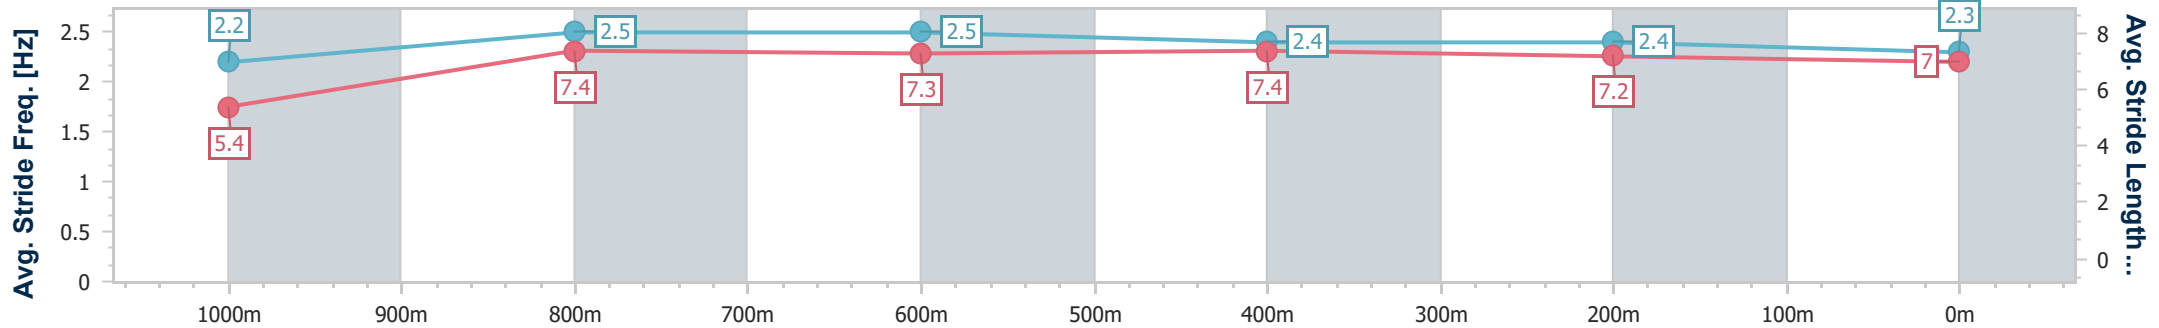

- [] Ranking at each section and finish
- .-.- No data available at this section
- NA No data available

Horse/Jockey Name	Inspired Shadows
Final Rank	6
Fastest Section Time (Section)	0:08.24 (Overall)
Top Speed [km/h] (Section)	69.2 (1000m)
Race State	Finished

Ipswich QLD Professional

Race 5: TAB Maiden Plate - 1100m

03 February 2024 - 15:29

Track Rating: Good 4, Weather: Fine, Rail Position: +2.5m Entire Course

Section	Overall	1000m	800m	600m	400m	200m
Section Times	1:05.21 [6] (0:08.24)	0:56.97 [2] (0:10.85)	0:46.12 [3] (0:10.90)	0:35.22 [5] (0:11.39)	0:23.83 [5] (0:11.64)	0:12.19 [5] (0:12.19)
Average Speed [km/h]	43.5	66.6	66.1	63.2	62.1	58.8
Top Speed [km/h]	64.2	69.2	67.3	64.4	63.2	60.2
Avg. Dist. to Rail [m]	7.5	1.9	0.5	0.3	2.0	4.7
Avg. Stride Freq. [Hz]	2.2	2.5	2.5	2.4	2.4	2.3
Avg. Stride Length [m]	5.4	7.4	7.3	7.4	7.2	7.0

- [] Ranking at each section and finish
- .-.- No data available at this section
- NA No data available

Horse/Jockey Name	Seeya Later Gater
Final Rank	7
Fastest Section Time (Section)	0:09.08 (Overall)
Top Speed [km/h] (Section)	69.1 (800m)
Race State	Finished