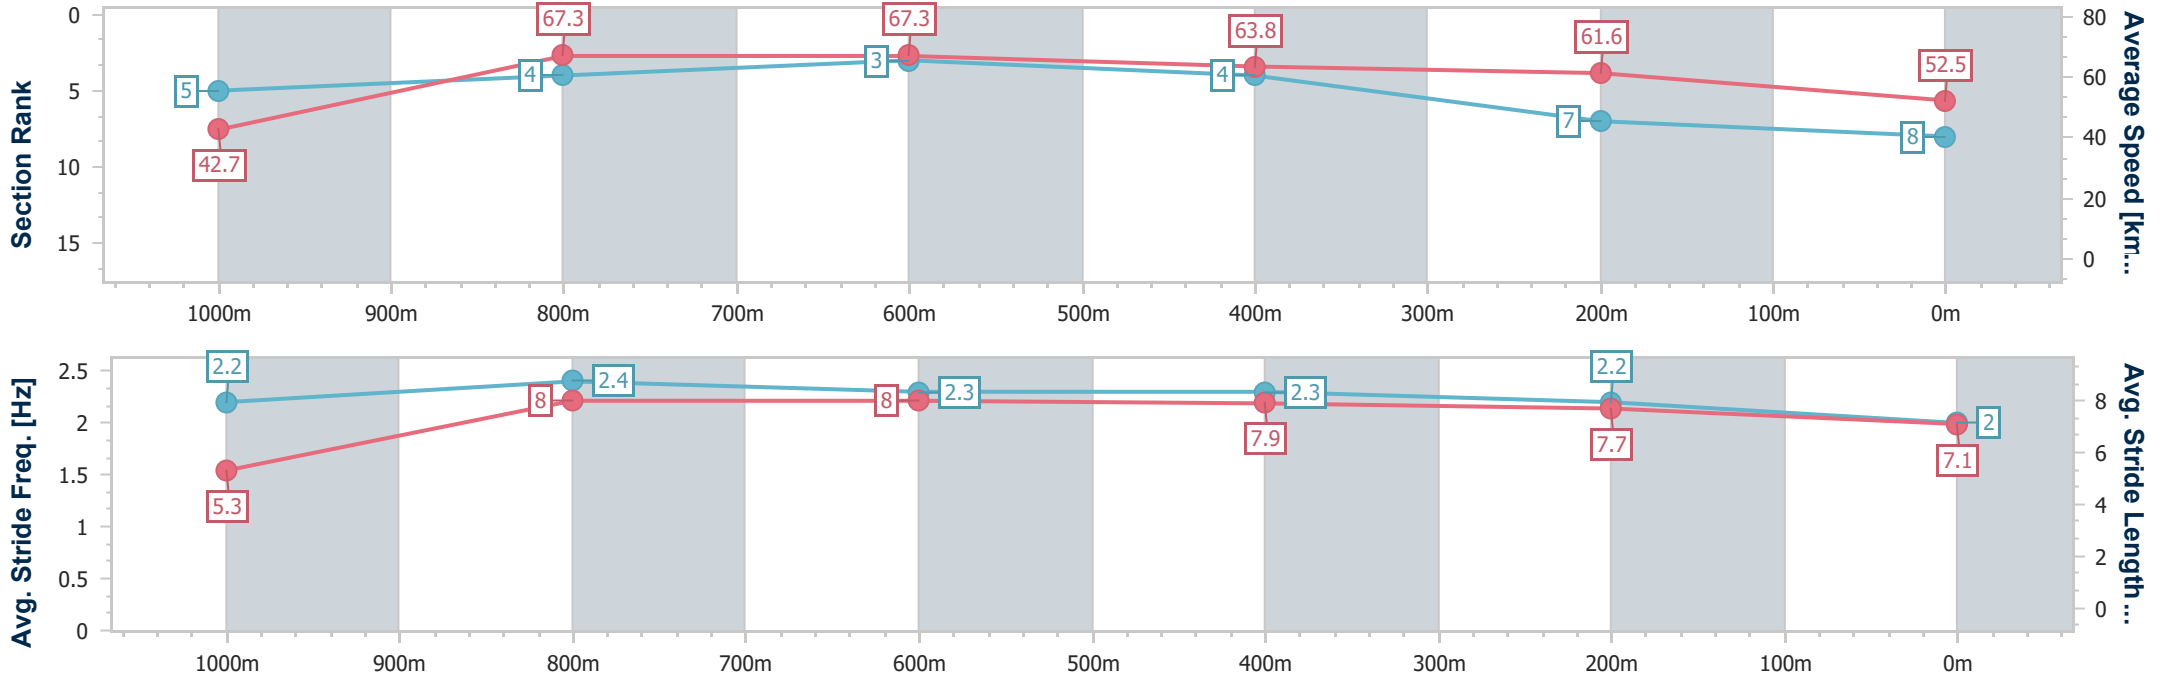

Ipswich QLD Professional

Race 5: TAB Maiden Plate - 1100m

03 February 2024 - 15:29

Track Rating: Good 4, Weather: Fine, Rail Position: +2.5m Entire Course

Section	Overall	1000m	800m	600m	400m	200m
Section Times	1:06.85 [8] (0:08.45)	0:58.40 [5] (0:10.71)	0:47.69 [4] (0:10.74)	0:36.95 [3] (0:11.35)	0:25.60 [4] (0:11.90)	0:13.70 [7] (0:13.70)
Average Speed [km/h]	42.7	67.3	67.3	63.8	61.6	52.5
Top Speed [km/h]	63.2	69.0	68.0	64.9	64.3	58.9
Avg. Dist. to Rail [m]	4.4	1.2	0.8	1.1	6.3	8.3
Avg. Stride Freq. [Hz]	2.2	2.4	2.3	2.3	2.2	2.0
Avg. Stride Length [m]	5.3	8.0	8.0	7.9	7.7	7.1

- [] Ranking at each section and finish
- .-.- No data available at this section
- NA No data available