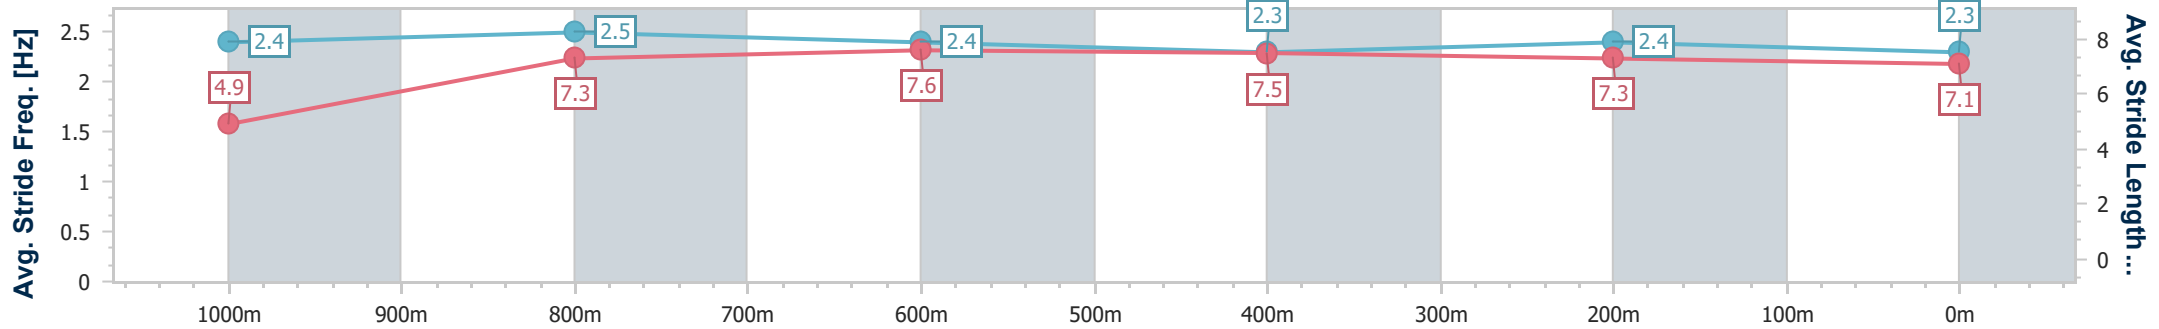

Ipswich QLD Professional

Race 5: TAB Maiden Plate - 1100m

03 February 2024 - 15:29

Track Rating: Good 4, Weather: Fine, Rail Position: +2.5m Entire Course

Section	Overall	1000m	800m	600m	400m	200m
Section Times	1:05.14 [4] (0:08.47)	0:56.67 [6] (0:10.91)	0:45.76 [6] (0:10.87)	0:34.89 [6] (0:11.40)	0:23.49 [7] (0:11.50)	0:11.99 [6] (0:11.99)
Average Speed [km/h]	42.8	66.0	65.9	62.8	62.7	60.1
Top Speed [km/h]	62.4	68.0	67.5	64.0	63.6	60.8
Avg. Dist. to Rail [m]	2.7	0.6	1.0	0.8	2.3	5.6
Avg. Stride Freq. [Hz]	2.4	2.5	2.4	2.3	2.4	2.3
Avg. Stride Length [m]	4.9	7.3	7.6	7.5	7.3	7.1

- [] Ranking at each section and finish
- .-.- No data available at this section
- NA No data available

Horse/Jockey Name	All Win
Final Rank	5
Fastest Section Time (Section)	0:08.25 (Overall)
Top Speed [km/h] (Section)	69.3 (1000m)
Race State	Finished