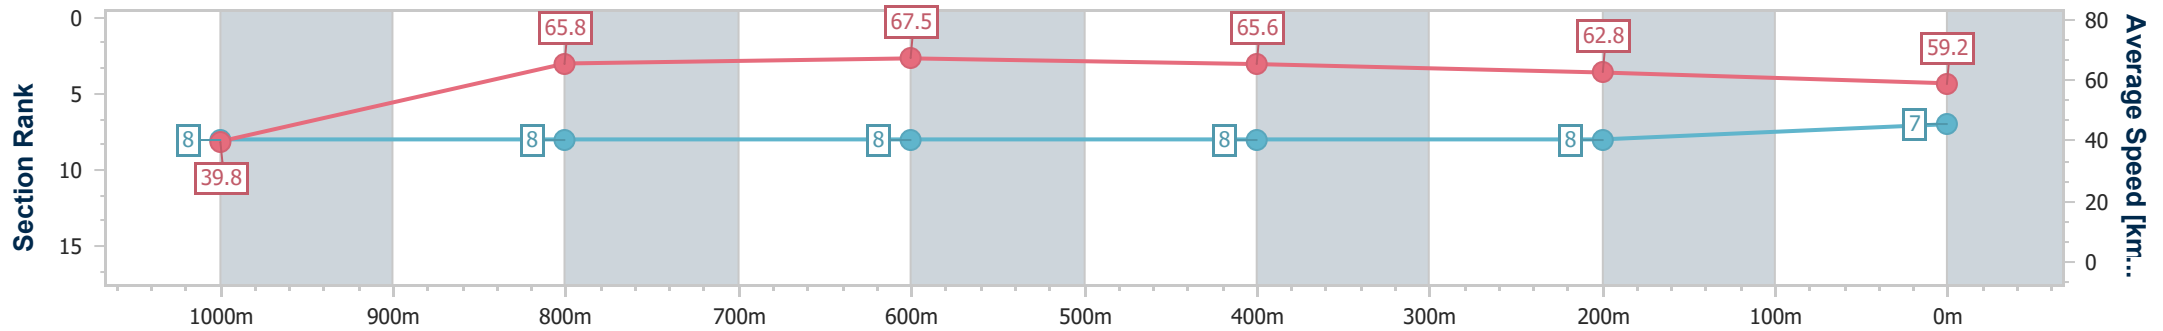

- [] Ranking at each section and finish
- .-.- No data available at this section
- NA No data available

Horse/Jockey Name	Seeya Later Gater
Final Rank	7
Fastest Section Time (Section)	0:09.08 (Overall)
Top Speed [km/h] (Section)	69.1 (800m)
Race State	Finished

Ipswich QLD Professional

Race 5: TAB Maiden Plate - 1100m

03 February 2024 - 15:29

Track Rating: Good 4, Weather: Fine, Rail Position: +2.5m Entire Course

Section	Overall	1000m	800m	600m	400m	200m
Section Times	1:05.40 [7] (0:09.08)	0:56.32 [8] (0:10.94)	0:45.38 [8] (0:10.61)	0:34.77 [8] (0:11.06)	0:23.71 [8] (0:11.55)	0:12.16 [8] (0:12.16)
Average Speed [km/h]	39.8	65.8	67.5	65.6	62.8	59.2
Top Speed [km/h]	61.7	67.5	69.1	67.1	64.2	62.1
Avg. Dist. to Rail [m]	2.4	0.6	1.2	0.9	4.3	6.4
Avg. Stride Freq. [Hz]	2.2	2.5	2.5	2.5	2.4	2.3
Avg. Stride Length [m]	5.0	7.2	7.3	7.4	7.1	7.0