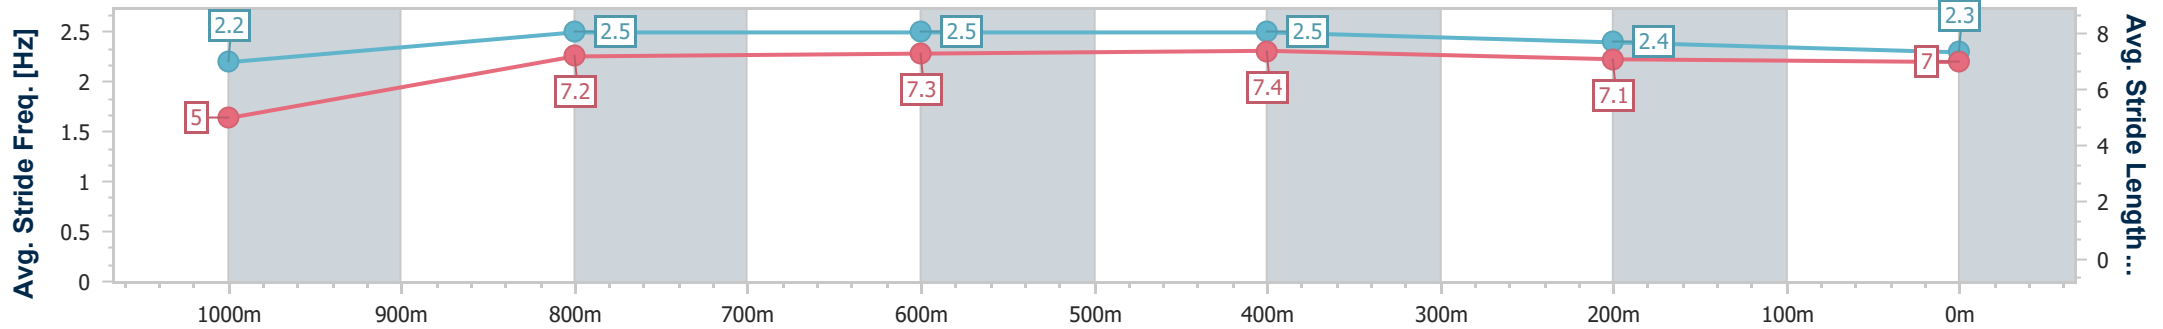

- [] Ranking at each section and finish
- .-.- No data available at this section
- NA No data available

Horse/Jockey Name	Seeya Later Gater
Final Rank	7
Fastest Section Time (Section)	0:09.08 (Overall)
Top Speed [km/h] (Section)	69.1 (800m)
Race State	Finished

Ipswich QLD Professional

Race 5: TAB Maiden Plate - 1100m

03 February 2024 - 15:29

Track Rating: Good 4, Weather: Fine, Rail Position: +2.5m Entire Course

Section	Overall	1000m	800m	600m	400m	200m
Section Times	1:05.40 [7] (0:09.08)	0:56.32 [8] (0:10.94)	0:45.38 [8] (0:10.61)	0:34.77 [8] (0:11.06)	0:23.71 [8] (0:11.55)	0:12.16 [8] (0:12.16)
Average Speed [km/h]	39.8	65.8	67.5	65.6	62.8	59.2
Top Speed [km/h]	61.7	67.5	69.1	67.1	64.2	62.1
Avg. Dist. to Rail [m]	2.4	0.6	1.2	0.9	4.3	6.4
Avg. Stride Freq. [Hz]	2.2	2.5	2.5	2.5	2.4	2.3
Avg. Stride Length [m]	5.0	7.2	7.3	7.4	7.1	7.0