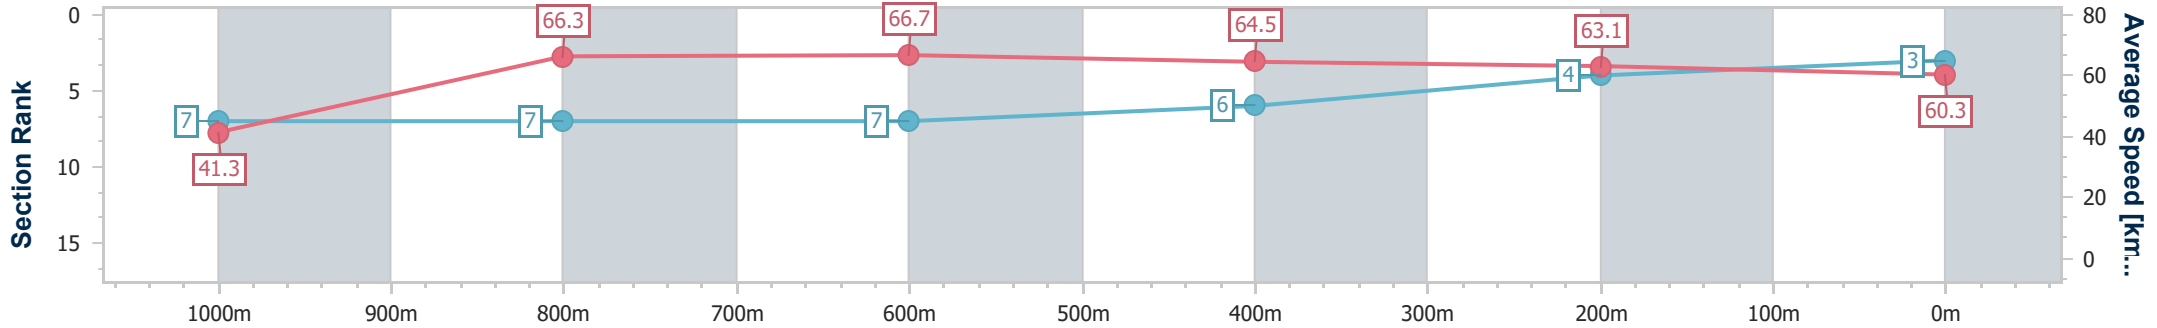

Ipswich QLD Professional

Race 5: TAB Maiden Plate - 1100m

03 February 2024 - 15:29

Track Rating: Good 4, Weather: Fine, Rail Position: +2.5m Entire Course

Section	Overall	1000m	800m	600m	400m	200m
Section Times	1:04.81 [3] (0:08.75)	0:56.06 [7] (0:10.89)	0:45.17 [7] (0:10.73)	0:34.44 [7] (0:11.10)	0:23.34 [6] (0:11.36)	0:11.98 [4] (0:11.98)
Average Speed [km/h]	41.3	66.3	66.7	64.5	63.1	60.3
Top Speed [km/h]	63.4	68.1	67.9	65.0	64.4	61.6
Avg. Dist. to Rail [m]	8.3	0.4	1.3	1.4	1.6	4.8
Avg. Stride Freq. [Hz]	2.2	2.5	2.5	2.4	2.4	2.4
Avg. Stride Length [m]	5.3	7.5	7.5	7.5	7.3	7.1