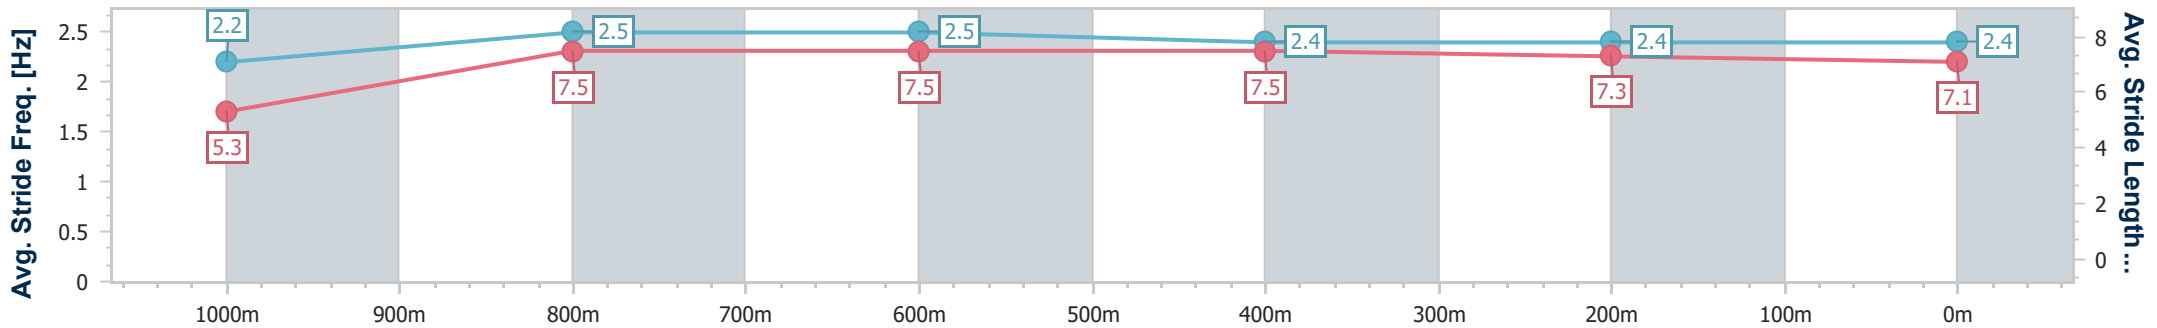

Ipswich QLD Professional

Race 5: TAB Maiden Plate - 1100m

03 February 2024 - 15:29

Track Rating: Good 4, Weather: Fine, Rail Position: +2.5m Entire Course

Section	Overall	1000m	800m	600m	400m	200m
Section Times	1:04.81 [3] (0:08.75)	0:56.06 [7] (0:10.89)	0:45.17 [7] (0:10.73)	0:34.44 [7] (0:11.10)	0:23.34 [6] (0:11.36)	0:11.98 [4] (0:11.98)
Average Speed [km/h]	41.3	66.3	66.7	64.5	63.1	60.3
Top Speed [km/h]	63.4	68.1	67.9	65.0	64.4	61.6
Avg. Dist. to Rail [m]	8.3	0.4	1.3	1.4	1.6	4.8
Avg. Stride Freq. [Hz]	2.2	2.5	2.5	2.4	2.4	2.4
Avg. Stride Length [m]	5.3	7.5	7.5	7.5	7.3	7.1