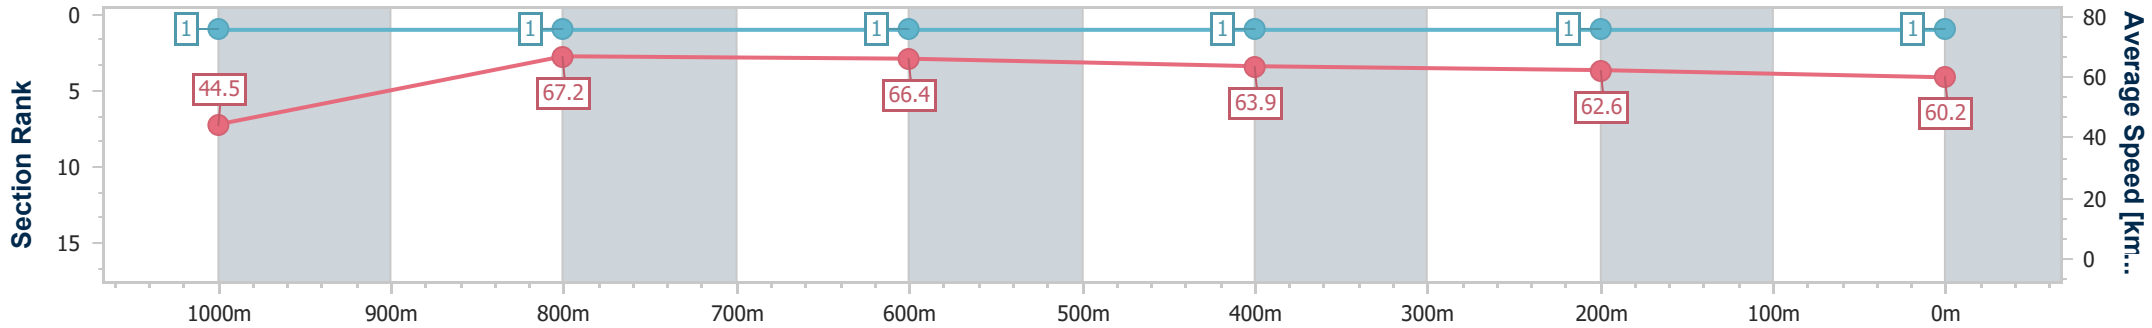

Ipswich QLD Professional

Race 5: TAB Maiden Plate - 1100m

03 February 2024 - 15:29

Track Rating: Good 4, Weather: Fine, Rail Position: +2.5m Entire Course

Section	Overall	1000m	800m	600m	400m	200m
Section Times	1:04.27 [1] (0:08.11)	0:56.16 [1] (0:10.70)	0:45.46 [1] (0:10.82)	0:34.64 [1] (0:11.21)	0:23.43 [1] (0:11.44)	0:11.99 [1] (0:11.99)
Average Speed [km/h]	44.5	67.2	66.4	63.9	62.6	60.2
Top Speed [km/h]	66.0	68.4	68.2	64.9	63.4	62.7
Avg. Dist. to Rail [m]	5.7	0.7	0.2	0.9	0.9	0.4
Avg. Stride Freq. [Hz]	2.4	2.6	2.5	2.5	2.5	2.4
Avg. Stride Length [m]	5.2	7.3	7.3	7.2	6.9	6.9