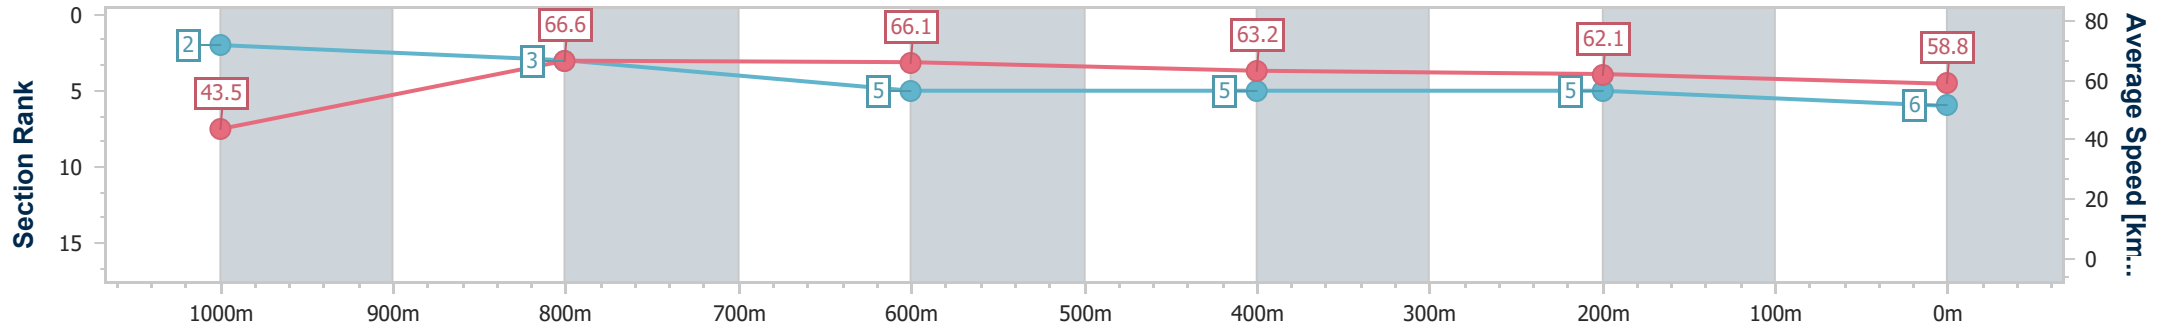

- [] Ranking at each section and finish
- .-.- No data available at this section
- NA No data available

Horse/Jockey Name	Inspired Shadows
Final Rank	6
Fastest Section Time (Section)	0:08.24 (Overall)
Top Speed [km/h] (Section)	69.2 (1000m)
Race State	Finished

Ipswich QLD Professional

Race 5: TAB Maiden Plate - 1100m

03 February 2024 - 15:29

Track Rating: Good 4, Weather: Fine, Rail Position: +2.5m Entire Course

Section	Overall	1000m	800m	600m	400m	200m
Section Times	1:05.21 [6] (0:08.24)	0:56.97 [2] (0:10.85)	0:46.12 [3] (0:10.90)	0:35.22 [5] (0:11.39)	0:23.83 [5] (0:11.64)	0:12.19 [5] (0:12.19)
Average Speed [km/h]	43.5	66.6	66.1	63.2	62.1	58.8
Top Speed [km/h]	64.2	69.2	67.3	64.4	63.2	60.2
Avg. Dist. to Rail [m]	7.5	1.9	0.5	0.3	2.0	4.7
Avg. Stride Freq. [Hz]	2.2	2.5	2.5	2.4	2.4	2.3
Avg. Stride Length [m]	5.4	7.4	7.3	7.4	7.2	7.0

- [] Ranking at each section and finish
- .-.- No data available at this section
- NA No data available

Horse/Jockey Name	Seeya Later Gater
Final Rank	7
Fastest Section Time (Section)	0:09.08 (Overall)
Top Speed [km/h] (Section)	69.1 (800m)
Race State	Finished