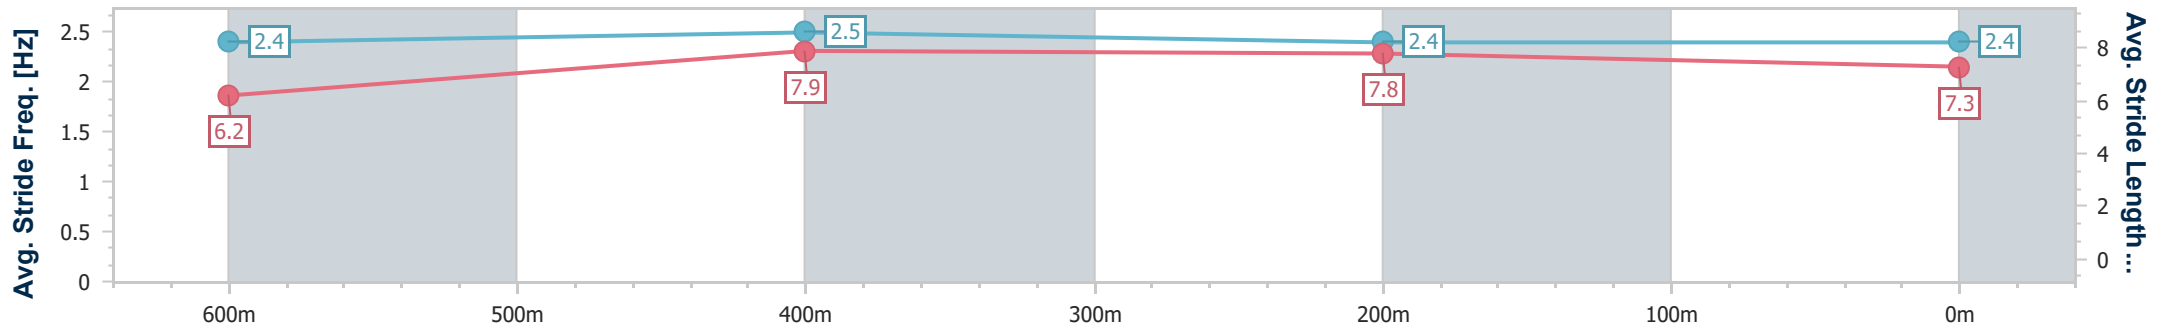

### Ipswich QLD Professional

Race 6: GREAT NORTHERN BENCHMARK 60 Handicap - 800m

03 February 2024 - 16:08

Track Rating: Good 4, Weather: Fine, Rail Position: +2.5m Entire Course

Section	Overall	600m	400m	200m
Section Times	0:45.97 [5] (0:13.46)	0:32.51 [7] (0:10.27)	0:22.24 [6] (0:10.81)	0:11.43 [6] (0:11.43)
Average Speed [km/h]	53.5	70.1	66.3	62.9
Top Speed [km/h]	69.9	71.0	68.1	65.0
Avg. Dist. to Rail [m]	3.3	0.9	0.8	0.8
Avg. Stride Freq. [Hz]	2.4	2.5	2.4	2.4
Avg. Stride Length [m]	6.2	7.9	7.8	7.3

- [ ] Ranking at each section and finish
- .-.- No data available at this section
- NA No data available

Horse/Jockey Name	Emilee's Empire
Final Rank	6
Fastest Section Time (Section)	0:10.24 (600m)
Top Speed [km/h] (Section)	71.7 (600m)
Race State	Finished