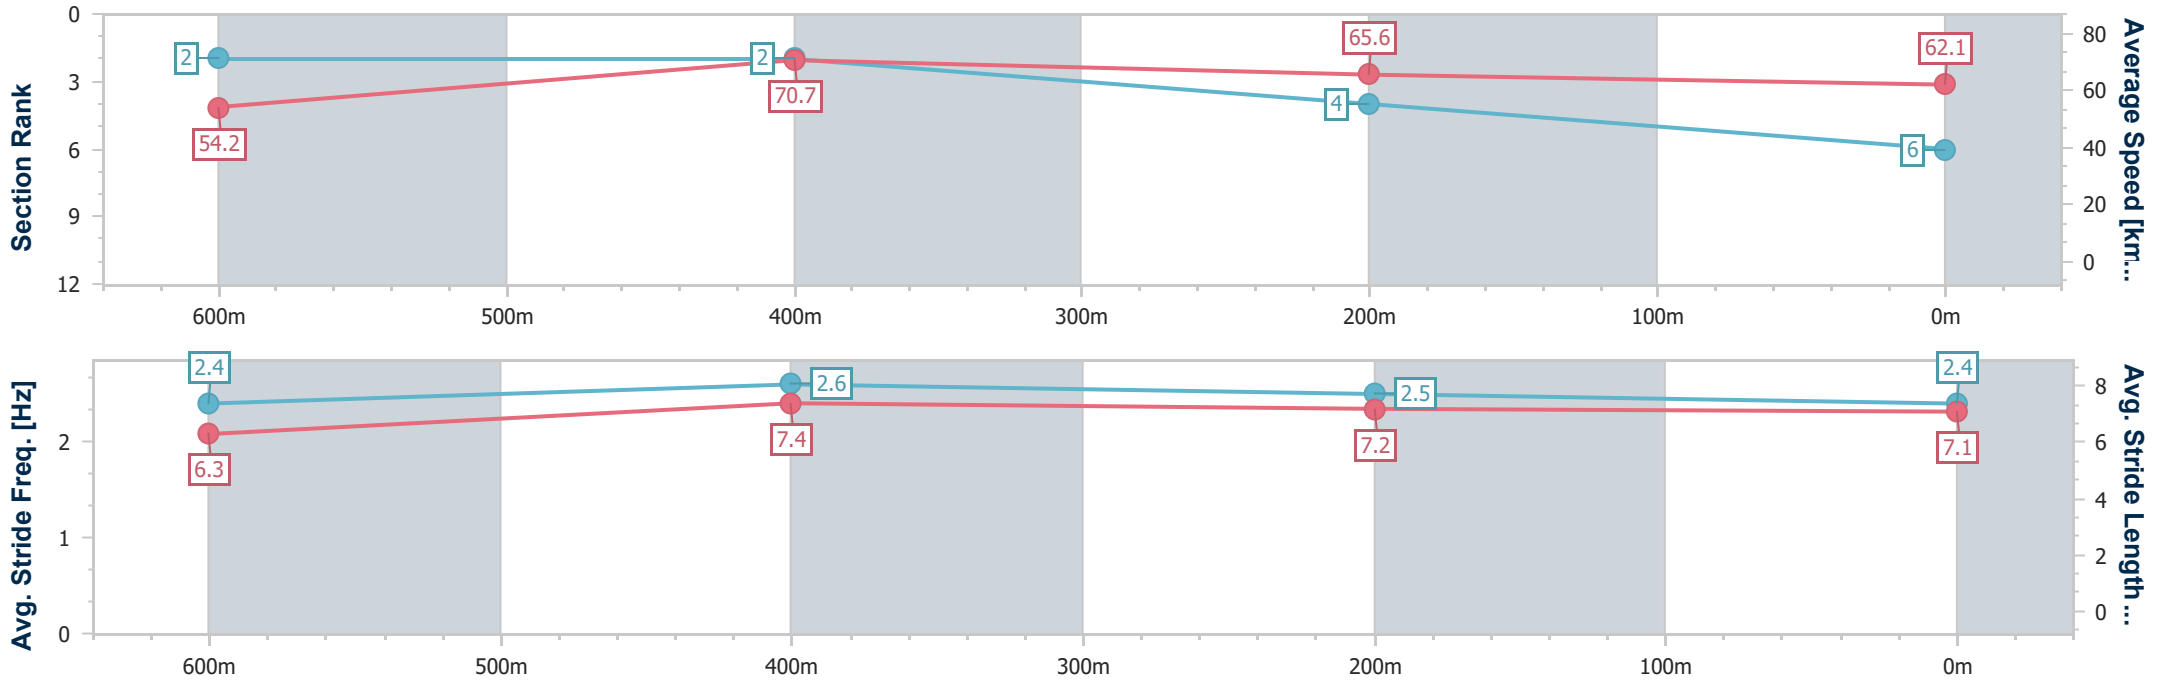

- [ ] Ranking at each section and finish
- .-.- No data available at this section
- NA No data available

Horse/Jockey Name	Emilee's Empire
Final Rank	6
Fastest Section Time (Section)	0:10.24 (600m)
Top Speed [km/h] (Section)	71.7 (600m)
Race State	Finished

### Ipswich QLD Professional

Race 6: GREAT NORTHERN BENCHMARK 60 Handicap - 800m

03 February 2024 - 16:08

Track Rating: Good 4, Weather: Fine, Rail Position: +2.5m Entire Course

Section	Overall	600m	400m	200m
Section Times	0:46.14 [6] (0:13.27)	0:32.87 [2] (0:10.24)	0:22.63 [2] (0:11.01)	0:11.62 [4] (0:11.62)
Average Speed [km/h]	54.2	70.7	65.6	62.1
Top Speed [km/h]	71.1	71.7	67.9	64.2
Avg. Dist. to Rail [m]	5.7	2.0	2.1	2.5
Avg. Stride Freq. [Hz]	2.4	2.6	2.5	2.4
Avg. Stride Length [m]	6.3	7.4	7.2	7.1

- [ ] Ranking at each section and finish
- .-.- No data available at this section
- NA No data available

Horse/Jockey Name	Runaround Sue
Final Rank	7
Fastest Section Time (Section)	0:10.24 (600m)
Top Speed [km/h] (Section)	72.1 (600m)
Race State	Finished