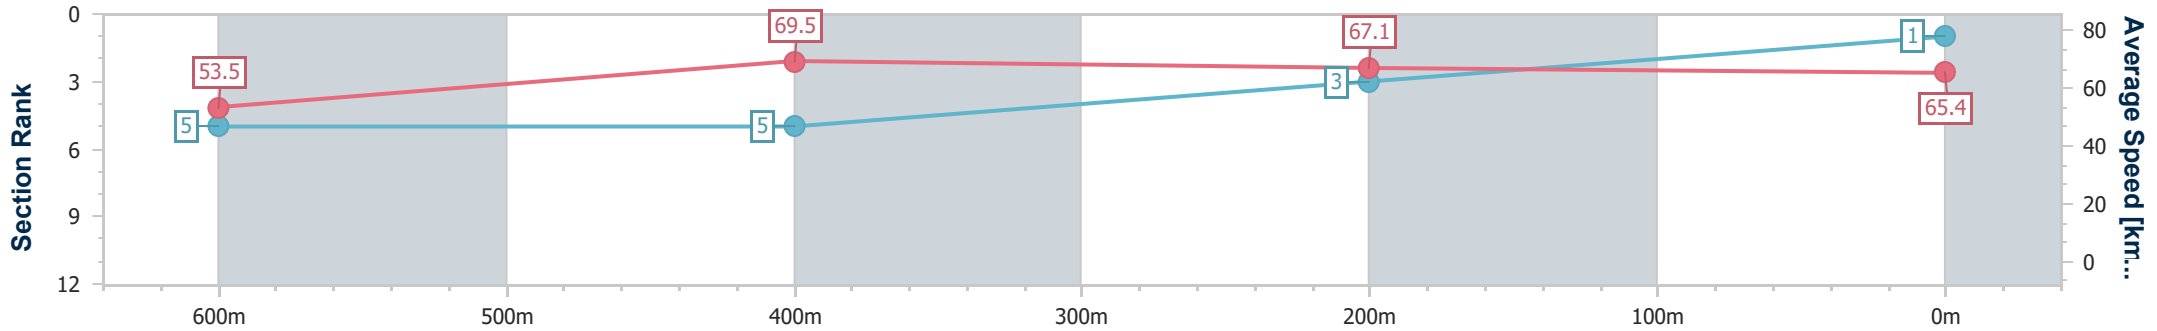

### Ipswich QLD Professional

Race 6: GREAT NORTHERN BENCHMARK 60 Handicap - 800m

03 February 2024 - 16:08

Track Rating: Good 4, Weather: Fine, Rail Position: +2.5m Entire Course

Section	Overall	600m	400m	200m
Section Times	0:45.39 [1] (0:13.41)	0:31.98 [5] (0:10.30)	0:21.68 [5] (0:10.67)	0:11.01 [3] (0:11.01)
Average Speed [km/h]	53.5	69.5	67.1	65.4
Top Speed [km/h]	70.0	70.3	68.4	66.7
Avg. Dist. to Rail [m]	1.3	1.1	1.9	1.4
Avg. Stride Freq. [Hz]	2.5	2.5	2.4	2.4
Avg. Stride Length [m]	6.1	7.8	7.6	7.5