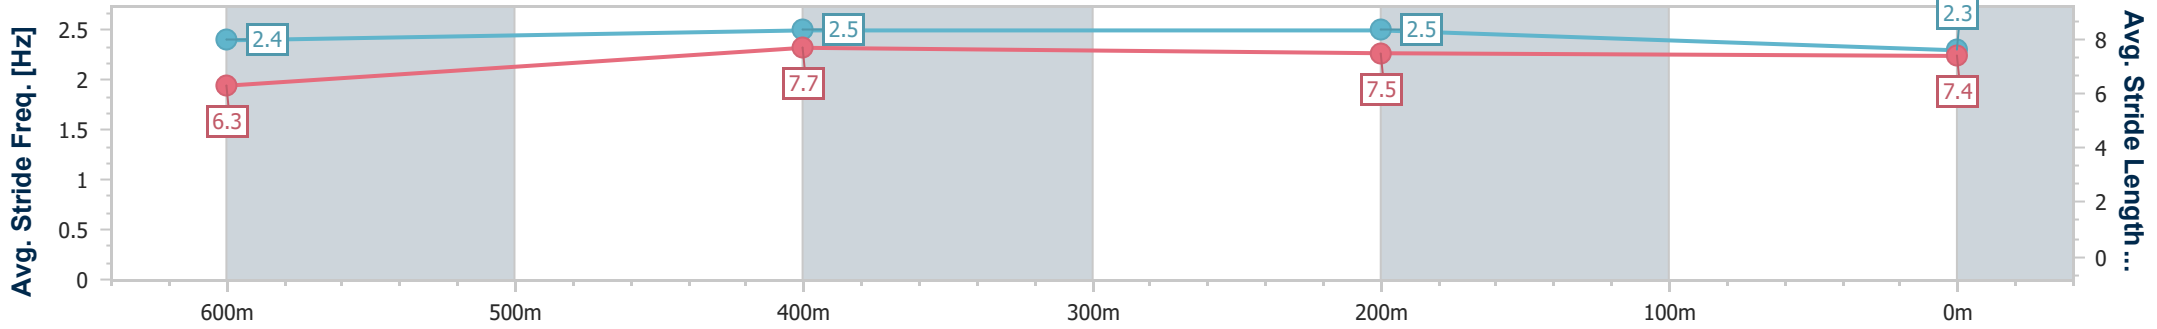

- [ ] Ranking at each section and finish
- .-.- No data available at this section
- NA No data available

Horse/Jockey Name	She Is All Magic
Final Rank	4
Fastest Section Time (Section)	0:10.33 (600m)
Top Speed [km/h] (Section)	71.5 (600m)
Race State	Finished