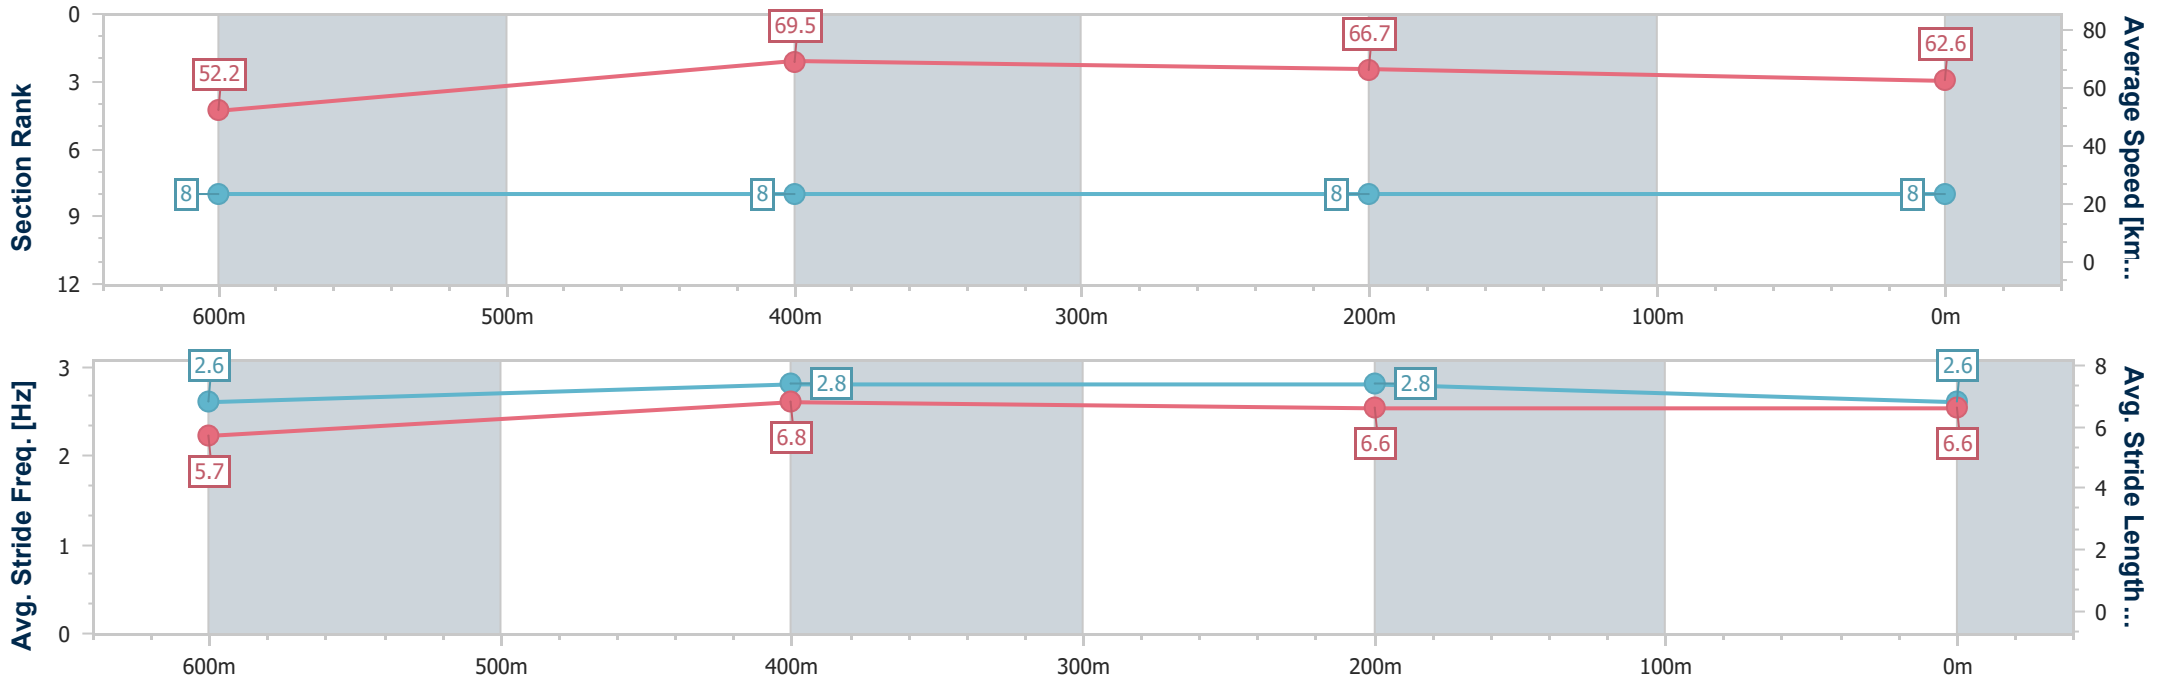

- [ ] Ranking at each section and finish
- .-.- No data available at this section
- NA No data available

Horse/Jockey Name	Lively Lass
Final Rank	8
Fastest Section Time (Section)	0:10.35 (600m)
Top Speed [km/h] (Section)	70.1 (600m)
Race State	Finished

### Ipswich QLD Professional

Race 6: GREAT NORTHERN BENCHMARK 60 Handicap - 800m

03 February 2024 - 16:08

Track Rating: Good 4, Weather: Fine, Rail Position: +2.5m Entire Course

Section	Overall	600m	400m	200m
Section Times	0:46.36 [8] (0:13.80)	0:32.56 [8] (0:10.35)	0:22.21 [8] (0:10.71)	0:11.50 [8] (0:11.50)
Average Speed [km/h]	52.2	69.5	66.7	62.6
Top Speed [km/h]	69.1	70.1	68.6	65.3
Avg. Dist. to Rail [m]	9.1	2.5	1.0	0.4
Avg. Stride Freq. [Hz]	2.6	2.8	2.8	2.6
Avg. Stride Length [m]	5.7	6.8	6.6	6.6

- [ ] Ranking at each section and finish
- .-.- No data available at this section
- NA No data available

Horse/Jockey Name	Lucky Briz
Final Rank	9
Fastest Section Time (Section)	0:11.10 (600m)
Top Speed [km/h] (Section)	66.8 (600m)
Race State	Finished