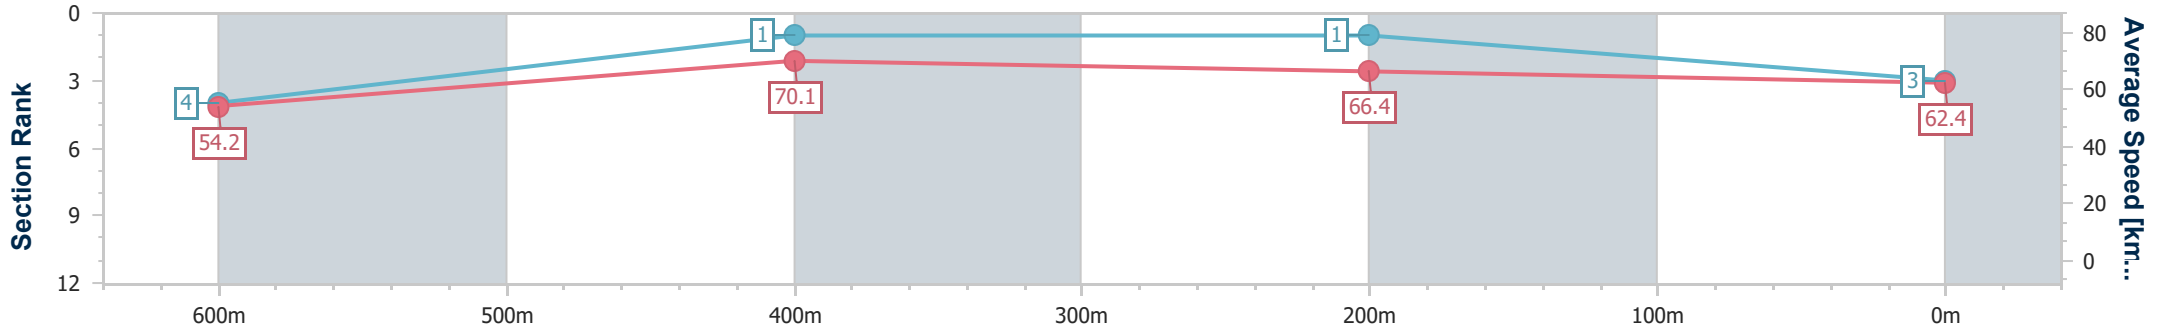

- [ ] Ranking at each section and finish
- .-.- No data available at this section
- NA No data available

Horse/Jockey Name	She Is All Magic
Final Rank	4
Fastest Section Time (Section)	0:10.33 (600m)
Top Speed [km/h] (Section)	71.5 (600m)
Race State	Finished