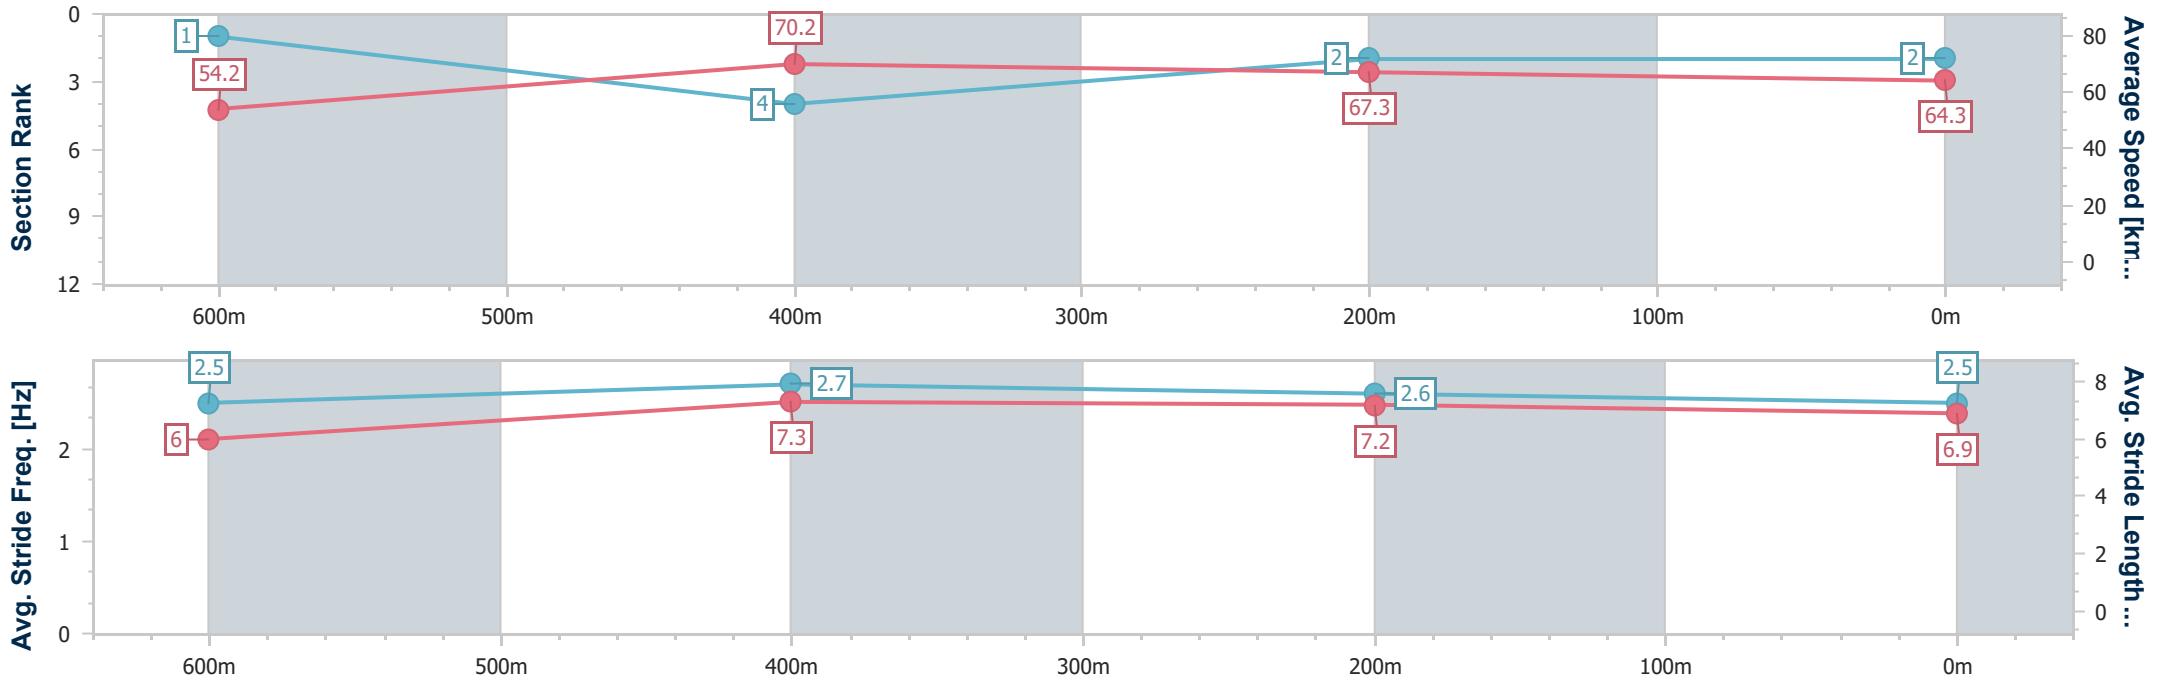

Horse/Jockey Name	Hero's Trinket
Final Rank	2
Fastest Section Time (Section)	0:10.27 (600m)
Top Speed [km/h] (Section)	72.4 (600m)
Race State	Finished

Ipswich QLD Professional
Race 6: GREAT NORTHERN BENCHMARK 60 Handicap - 800m
03 February 2024 - 16:08
Track Rating: Good 4, Weather: Fine, Rail Position: +2.5m Entire Course

Section	Overall	600m	400m	200m
Section Times	0:45.57 [2] (0:13.27)	0:32.30 [1] (0:10.27)	0:22.03 [4] (0:10.82)	0:11.21 [2] (0:11.21)
Average Speed [km/h]	54.2	70.2	67.3	64.3
Top Speed [km/h]	70.0	72.4	70.6	66.6
Avg. Dist. to Rail [m]	7.3	2.3	2.5	3.1
Avg. Stride Freq. [Hz]	2.5	2.7	2.6	2.5
Avg. Stride Length [m]	6.0	7.3	7.2	6.9

- [ ] Ranking at each section and finish
- -.-.- No data available at this section
- NA No data available