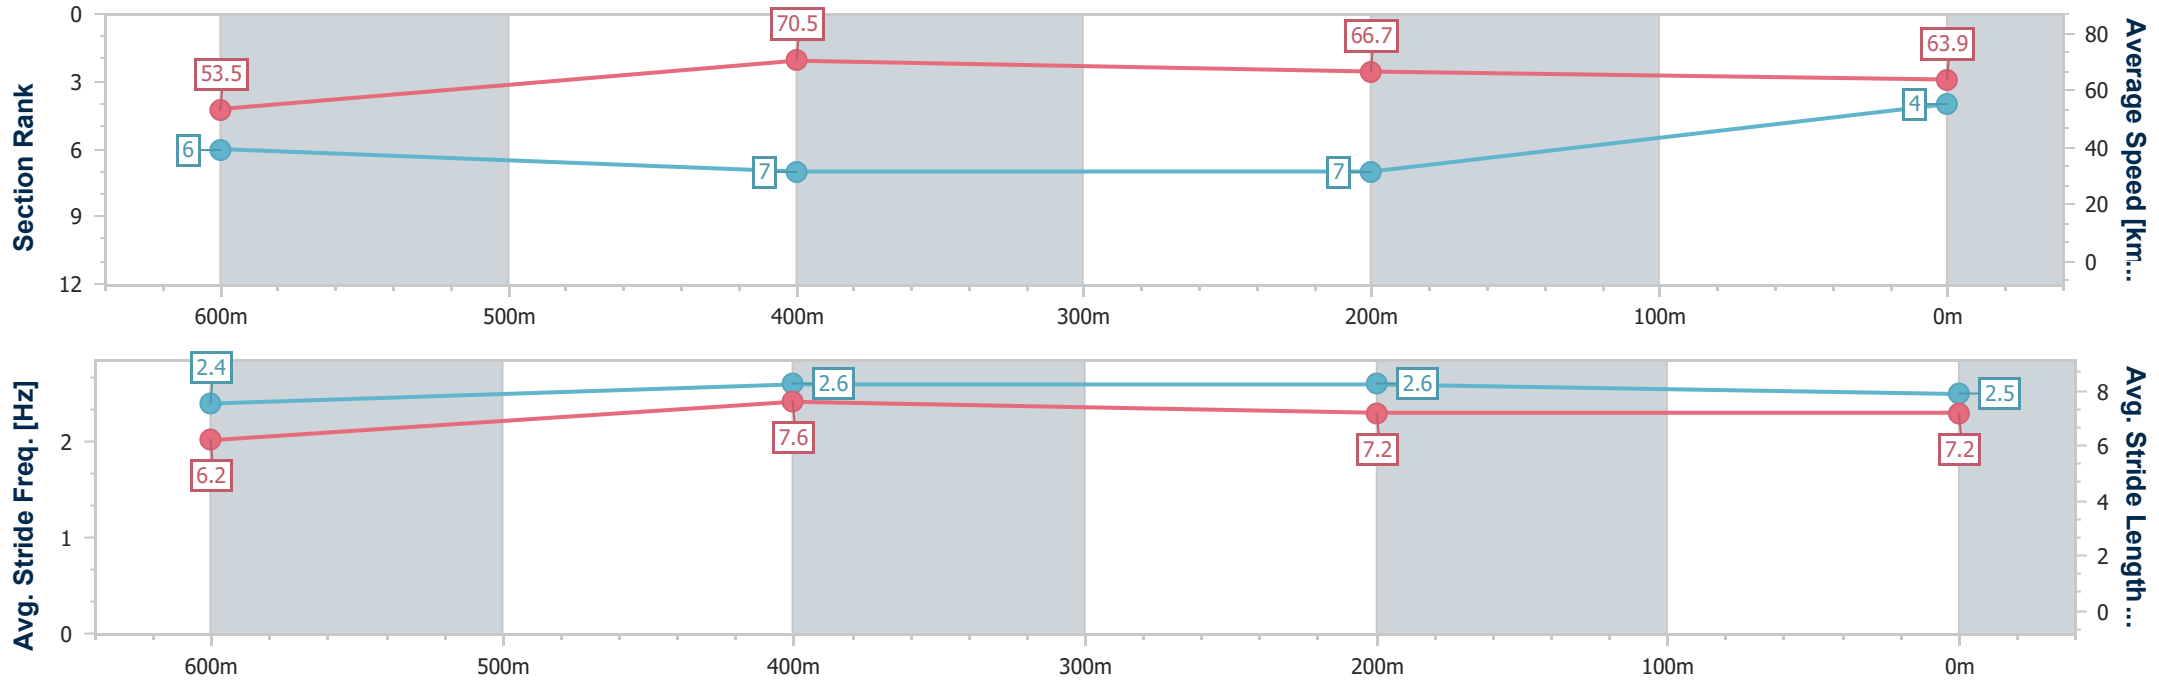

### Ipswich QLD Professional

Race 6: GREAT NORTHERN BENCHMARK 60 Handicap - 800m

03 February 2024 - 16:08

Track Rating: Good 4, Weather: Fine, Rail Position: +2.5m Entire Course

Section	Overall	600m	400m	200m
Section Times	0:45.88 [4] (0:13.45)	0:32.43 [6] (0:10.33)	0:22.10 [7] (0:10.84)	0:11.26 [7] (0:11.26)
Average Speed [km/h]	53.5	70.5	66.7	63.9
Top Speed [km/h]	71.0	71.5	68.8	66.2
Avg. Dist. to Rail [m]	7.7	3.1	3.0	4.1
Avg. Stride Freq. [Hz]	2.4	2.6	2.6	2.5
Avg. Stride Length [m]	6.2	7.6	7.2	7.2

- [ ] Ranking at each section and finish
- .-.- No data available at this section
- NA No data available

Horse/Jockey Name	Blazing Love
Final Rank	5
Fastest Section Time (Section)	0:10.27 (600m)
Top Speed [km/h] (Section)	71.0 (600m)
Race State	Finished