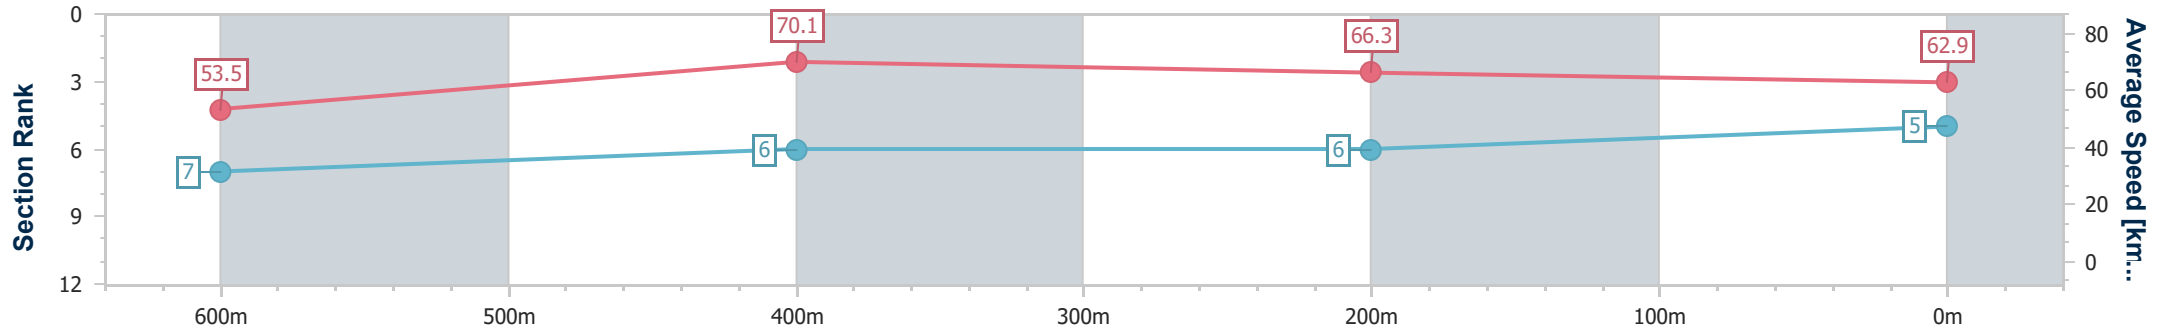

### Ipswich QLD Professional

Race 6: GREAT NORTHERN BENCHMARK 60 Handicap - 800m

03 February 2024 - 16:08

Track Rating: Good 4, Weather: Fine, Rail Position: +2.5m Entire Course

Section	Overall	600m	400m	200m
Section Times	0:45.97 [5] (0:13.46)	0:32.51 [7] (0:10.27)	0:22.24 [6] (0:10.81)	0:11.43 [6] (0:11.43)
Average Speed [km/h]	53.5	70.1	66.3	62.9
Top Speed [km/h]	69.9	71.0	68.1	65.0
Avg. Dist. to Rail [m]	3.3	0.9	0.8	0.8
Avg. Stride Freq. [Hz]	2.4	2.5	2.4	2.4
Avg. Stride Length [m]	6.2	7.9	7.8	7.3

- [ ] Ranking at each section and finish
- .-.- No data available at this section
- NA No data available

Horse/Jockey Name	Emilee's Empire
Final Rank	6
Fastest Section Time (Section)	0:10.24 (600m)
Top Speed [km/h] (Section)	71.7 (600m)
Race State	Finished