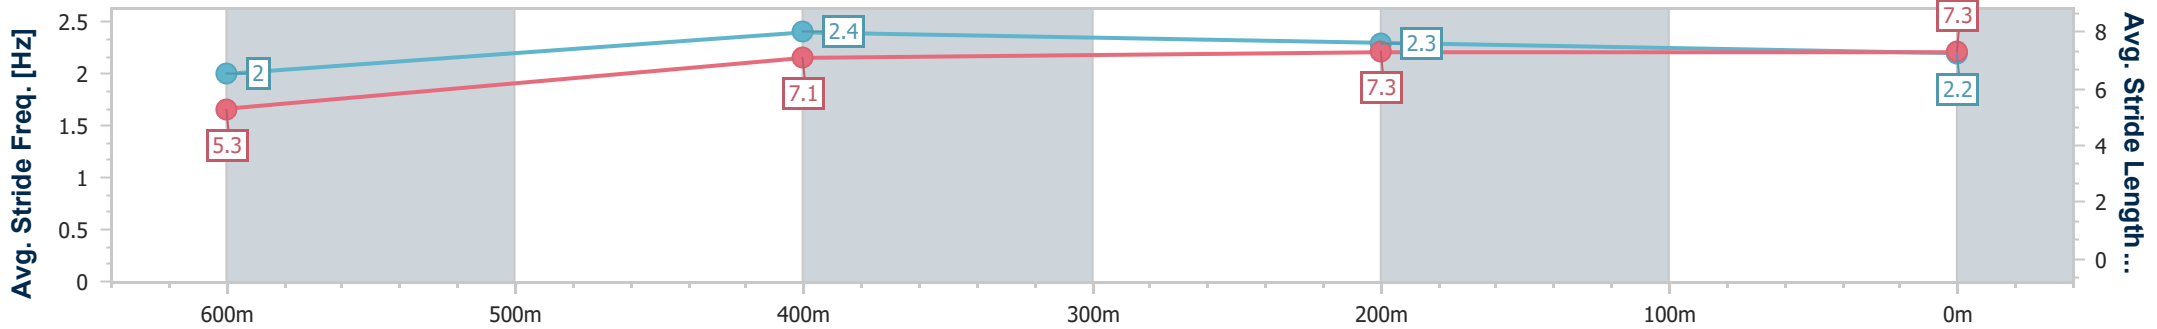

### Ipswich QLD Professional

Race 6: GREAT NORTHERN BENCHMARK 60 Handicap - 800m

03 February 2024 - 16:08

Track Rating: Good 4, Weather: Fine, Rail Position: +2.5m Entire Course

Section	Overall	600m	400m	200m
Section Times	0:53.63 [9] (0:18.52)	0:35.11 [9] (0:11.10)	0:24.01 [9] (0:11.85)	0:12.16 [9] (0:12.16)
Average Speed [km/h]	38.9	64.5	60.3	59.2
Top Speed [km/h]	65.5	66.8	61.8	61.1
Avg. Dist. to Rail [m]	5.6	1.3	1.6	1.5
Avg. Stride Freq. [Hz]	2.0	2.4	2.3	2.2
Avg. Stride Length [m]	5.3	7.1	7.3	7.3

- [ ] Ranking at each section and finish
- .-.-.- No data available at this section
- NA No data available