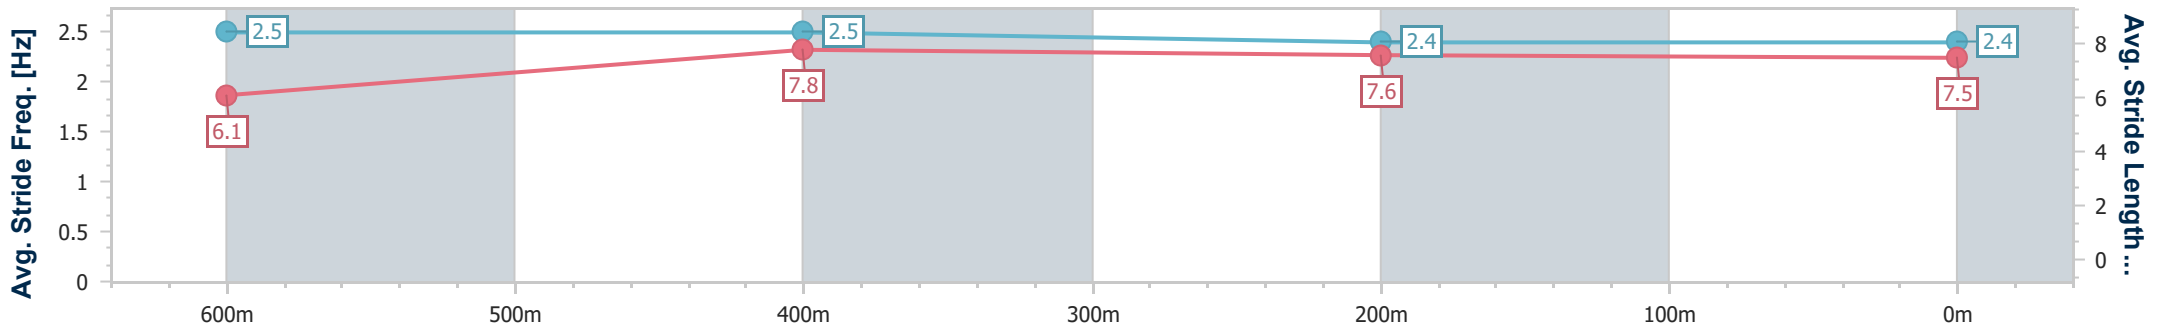

### Ipswich QLD Professional

Race 6: GREAT NORTHERN BENCHMARK 60 Handicap - 800m

03 February 2024 - 16:08

Track Rating: Good 4, Weather: Fine, Rail Position: +2.5m Entire Course

Section	Overall	600m	400m	200m
Section Times	0:45.39 [1] (0:13.41)	0:31.98 [5] (0:10.30)	0:21.68 [5] (0:10.67)	0:11.01 [3] (0:11.01)
Average Speed [km/h]	53.5	69.5	67.1	65.4
Top Speed [km/h]	70.0	70.3	68.4	66.7
Avg. Dist. to Rail [m]	1.3	1.1	1.9	1.4
Avg. Stride Freq. [Hz]	2.5	2.5	2.4	2.4
Avg. Stride Length [m]	6.1	7.8	7.6	7.5