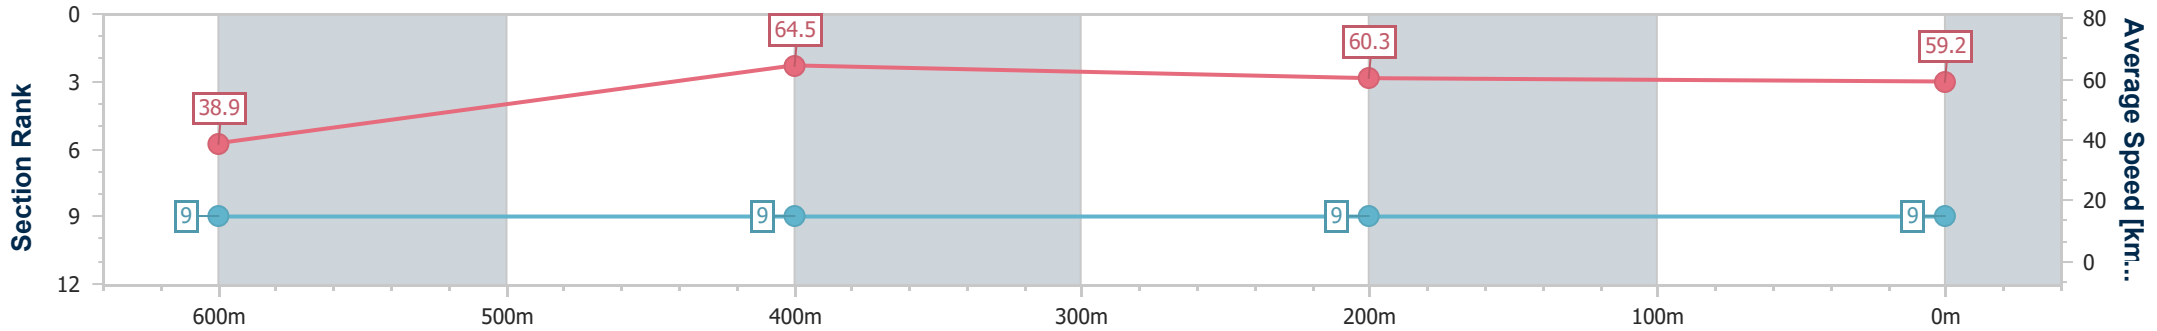

### Ipswich QLD Professional

Race 6: GREAT NORTHERN BENCHMARK 60 Handicap - 800m

03 February 2024 - 16:08

Track Rating: Good 4, Weather: Fine, Rail Position: +2.5m Entire Course

Section	Overall	600m	400m	200m
Section Times	0:53.63 [9] (0:18.52)	0:35.11 [9] (0:11.10)	0:24.01 [9] (0:11.85)	0:12.16 [9] (0:12.16)
Average Speed [km/h]	38.9	64.5	60.3	59.2
Top Speed [km/h]	65.5	66.8	61.8	61.1
Avg. Dist. to Rail [m]	5.6	1.3	1.6	1.5
Avg. Stride Freq. [Hz]	2.0	2.4	2.3	2.2
Avg. Stride Length [m]	5.3	7.1	7.3	7.3

- [ ] Ranking at each section and finish
- .-.-.- No data available at this section
- NA No data available