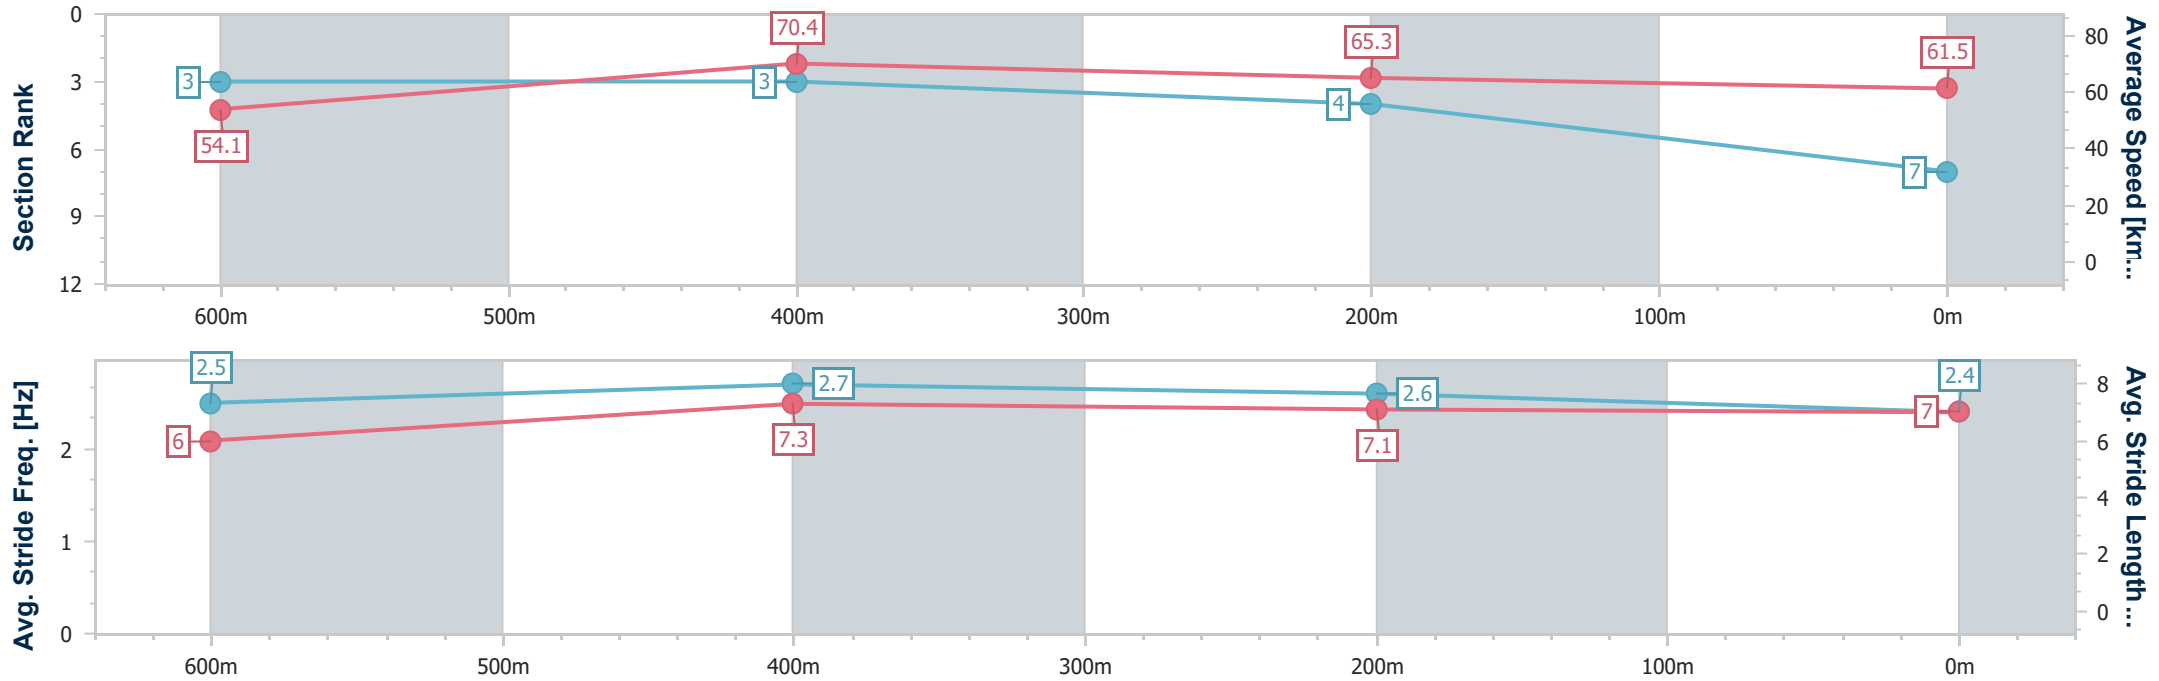

- [ ] Ranking at each section and finish
- .-.- No data available at this section
- NA No data available

Horse/Jockey Name	Runaround Sue
Final Rank	7
Fastest Section Time (Section)	0:10.24 (600m)
Top Speed [km/h] (Section)	72.1 (600m)
Race State	Finished

### Ipswich QLD Professional

Race 6: GREAT NORTHERN BENCHMARK 60 Handicap - 800m

03 February 2024 - 16:08

Track Rating: Good 4, Weather: Fine, Rail Position: +2.5m Entire Course

Section	Overall	600m	400m	200m
Section Times	0:46.23 [7] (0:13.29)	0:32.94 [3] (0:10.24)	0:22.70 [3] (0:10.99)	0:11.71 [4] (0:11.71)
Average Speed [km/h]	54.1	70.4	65.3	61.5
Top Speed [km/h]	71.8	72.1	68.3	64.1
Avg. Dist. to Rail [m]	5.5	1.4	0.5	1.0
Avg. Stride Freq. [Hz]	2.5	2.7	2.6	2.4
Avg. Stride Length [m]	6.0	7.3	7.1	7.0

- [ ] Ranking at each section and finish
- .-.- No data available at this section
- NA No data available

Horse/Jockey Name	Lively Lass
Final Rank	8
Fastest Section Time (Section)	0:10.35 (600m)
Top Speed [km/h] (Section)	70.1 (600m)
Race State	Finished