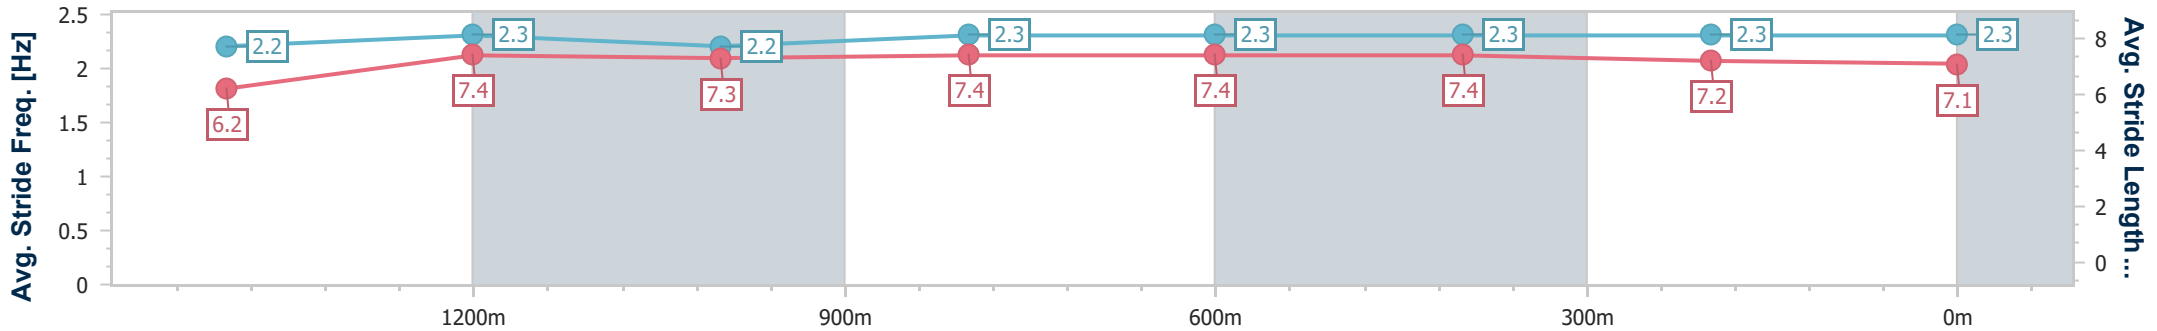

Ipswich QLD Professional

Race 7: SCHWEPPE'S Maiden Handicap - 1666m

03 February 2024 - 16:50

Track Rating: Good 4, Weather: Fine, Rail Position: +2.5m Entire Course

Section	Overall	1400m	1200m	1000m	800m	600m	400m	200m					
Section Times	1:43.82 [5] (0:19.85)	1:23.97 [8] (0:11.86)	1:12.11 [8] (0:12.16)	0:59.95 [8] (0:11.98)	0:47.97 [9] (0:11.80)	0:36.17 [9] (0:11.75)	0:24.42 [9] (0:12.15)	0:12.27 [8] (0:12.27)					
Average Speed [km/h]	48.5	60.8	59.3	60.3	61.1	61.3	59.7	58.6					
Top Speed [km/h]	64.2	64.5	60.7	61.3	61.4	61.6	61.5	59.1					
Avg. Dist. to Rail [m]	5.3	0.6	0.7	0.7	0.4	0.4	3.2	5.1					
Avg. Stride Freq. [Hz]	2.2	2.3	2.2	2.3	2.3	2.3	2.3	2.3					
Avg. Stride Length [m]	6.2	7.4	7.3	7.4	7.4	7.4	7.2	7.1					