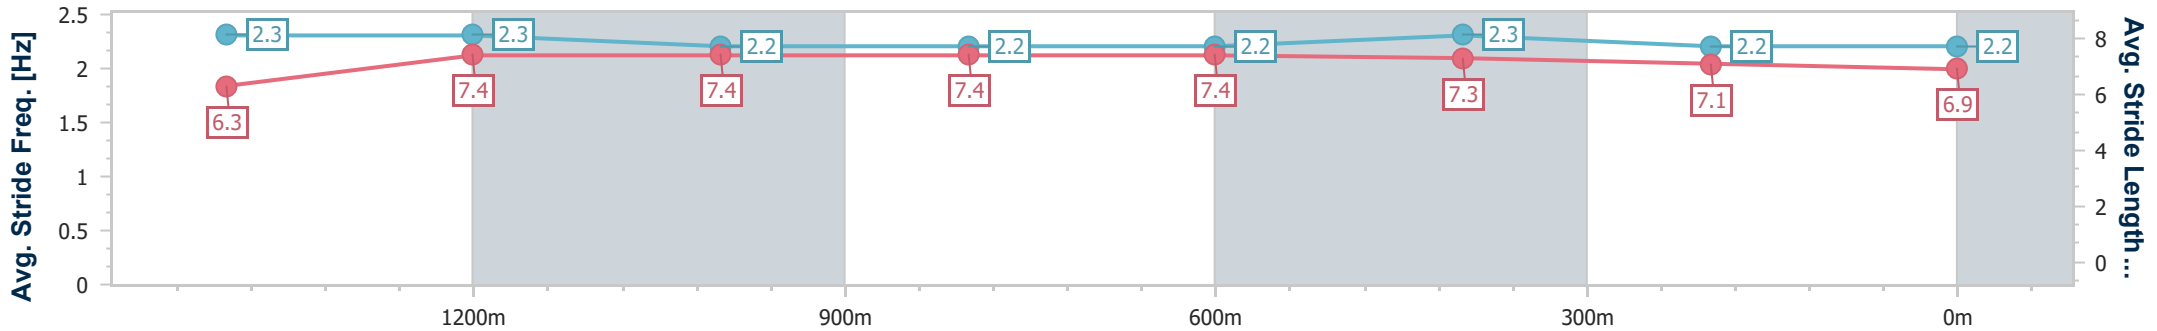

- [] Ranking at each section and finish
- .-.-.- No data available at this section
- NA No data available

Horse/Jockey Name	Lunarian
Final Rank	8
Fastest Section Time (Section)	0:11.80 (1400m)
Top Speed [km/h] (Section)	65.6 (Overall)
Race State	Finished

Ipswich QLD Professional

Race 7: SCHWEPPE'S Maiden Handicap - 1666m

03 February 2024 - 16:50

Track Rating: Good 4, Weather: Fine, Rail Position: +2.5m Entire Course

Section	Overall	1400m	1200m	1000m	800m	600m	400m	200m					
Section Times	1:44.46 [8] (0:18.48)	1:25.98 [1] (0:11.80)	1:14.18 [1] (0:12.16)	1:02.02 [1] (0:12.20)	0:49.82 [1] (0:11.98)	0:37.84 [1] (0:11.98)	0:25.86 [1] (0:12.59)	0:13.27 [4] (0:13.27)					
Average Speed [km/h]	51.9	60.9	59.3	59.0	59.7	59.7	56.9	54.1					
Top Speed [km/h]	65.6	62.0	60.0	59.8	60.2	60.1	58.6	56.1					
Avg. Dist. to Rail [m]	2.4	0.2	0.2	0.1	0.9	1.7	1.3	0.4					
Avg. Stride Freq. [Hz]	2.3	2.3	2.2	2.2	2.2	2.3	2.2	2.2					
Avg. Stride Length [m]	6.3	7.4	7.4	7.4	7.4	7.3	7.1	6.9					

- [] Ranking at each section and finish
- .-.- No data available at this section
- NA No data available

Horse/Jockey Name	Lucielle
Final Rank	9
Fastest Section Time (Section)	0:11.84 (800m)
Top Speed [km/h] (Section)	64.0 (Overall)
Race State	Finished