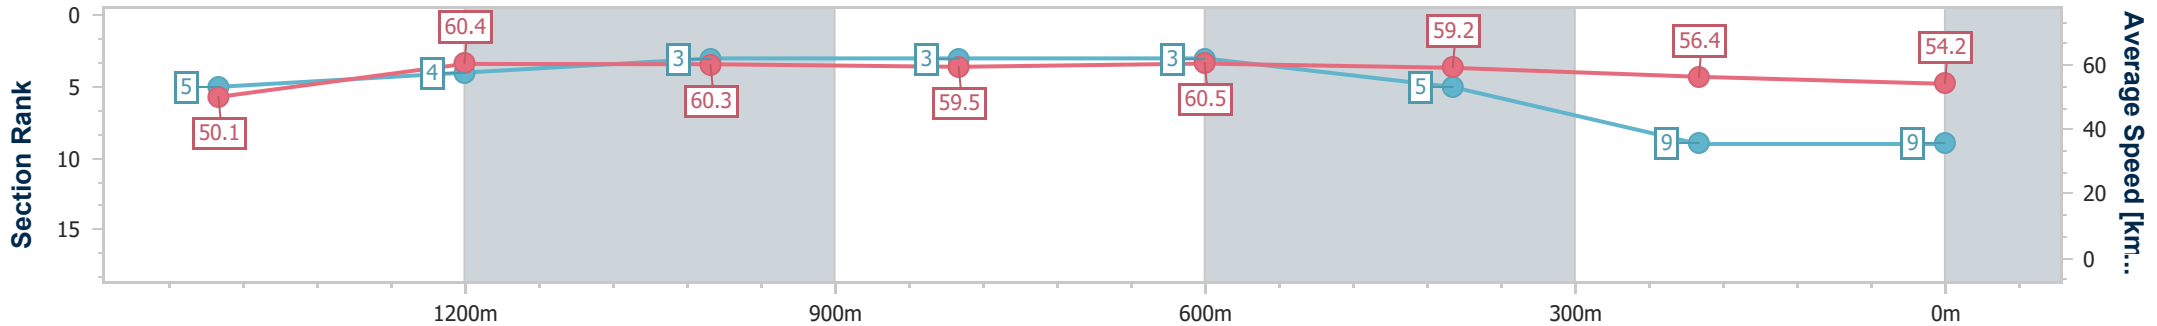

- [] Ranking at each section and finish
- .-.- No data available at this section
- NA No data available

Horse/Jockey Name	Lucielle
Final Rank	9
Fastest Section Time (Section)	0:11.84 (800m)
Top Speed [km/h] (Section)	64.0 (Overall)
Race State	Finished

Ipswich QLD Professional

Race 7: SCHWEPPE'S Maiden Handicap - 1666m

03 February 2024 - 16:50

Track Rating: Good 4, Weather: Fine, Rail Position: +2.5m Entire Course

Section	Overall	1400m	1200m	1000m	800m	600m	400m	200m						
Section Times	1:44.97 [9] (0:19.16)	1:25.81 [5] (0:11.90)	1:13.91 [4] (0:11.90)	1:02.01 [3] (0:12.09)	0:49.92 [3] (0:11.84)	0:38.08 [3] (0:12.12)	0:25.96 [5] (0:12.65)	0:13.31 [9] (0:13.31)						
Average Speed [km/h]	50.1	60.4	60.3	59.5	60.5	59.2	56.4	54.2						
Top Speed [km/h]	64.0	62.4	61.7	60.3	61.0	60.7	57.3	55.9						
Avg. Dist. to Rail [m]	3.1	0.4	0.4	0.7	1.1	1.4	1.0	0.7						
Avg. Stride Freq. [Hz]	2.4	2.4	2.3	2.3	2.3	2.3	2.3	2.2						
Avg. Stride Length [m]	5.9	7.1	7.2	7.1	7.2	7.1	6.8	6.7						

- [] Ranking at each section and finish
- .-.- No data available at this section
- NA No data available