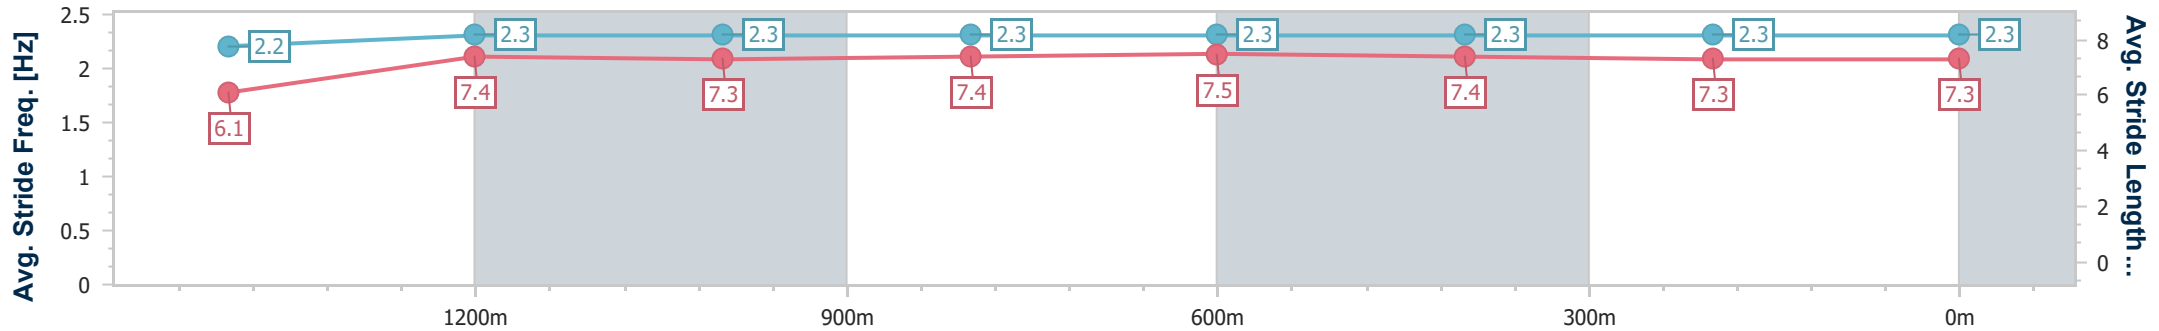

Ipswich QLD Professional

Race 7: SCHWEPPE'S Maiden Handicap - 1666m

03 February 2024 - 16:50

Track Rating: Good 4, Weather: Fine, Rail Position: +2.5m Entire Course

Section	Overall	1400m	1200m	1000m	800m	600m	400m	200m
Section Times	1:43.38 [4] (0:19.94)	1:23.44 [9] (0:11.86)	1:11.58 [9] (0:12.08)	0:59.50 [9] (0:11.95)	0:47.55 [8] (0:11.73)	0:35.82 [8] (0:11.80)	0:24.02 [8] (0:11.96)	0:12.06 [7] (0:12.06)
Average Speed [km/h]	48.1	60.9	59.4	60.1	61.1	60.6	60.3	59.7
Top Speed [km/h]	64.6	64.6	60.7	61.3	61.7	61.4	60.7	60.9
Avg. Dist. to Rail [m]	2.8	0.2	0.4	0.7	1.4	1.2	2.4	4.7
Avg. Stride Freq. [Hz]	2.2	2.3	2.3	2.3	2.3	2.3	2.3	2.3
Avg. Stride Length [m]	6.1	7.4	7.3	7.4	7.5	7.4	7.3	7.3