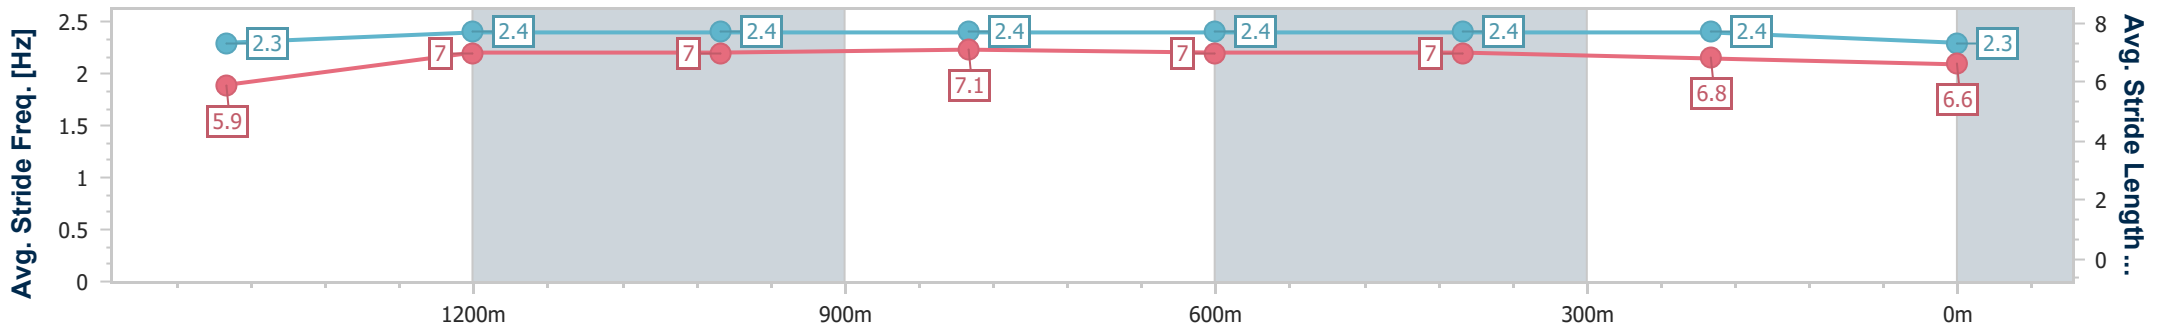

Ipswich QLD Professional

Race 7: SCHWEPPE'S Maiden Handicap - 1666m

03 February 2024 - 16:50

Track Rating: Good 4, Weather: Fine, Rail Position: +2.5m Entire Course

Section	Overall	1400m	1200m	1000m	800m	600m	400m	200m
Section Times	1:44.10 [6] (0:19.47)	1:24.63 [6] (0:11.92)	1:12.71 [6] (0:12.07)	1:00.64 [6] (0:12.00)	0:48.64 [6] (0:11.80)	0:36.84 [6] (0:11.87)	0:24.97 [7] (0:12.08)	0:12.89 [5] (0:12.89)
Average Speed [km/h]	49.3	60.3	60.0	59.9	60.8	60.2	59.5	55.9
Top Speed [km/h]	65.5	63.6	60.6	61.4	61.3	61.3	60.3	58.6
Avg. Dist. to Rail [m]	4.3	0.5	0.7	0.3	0.9	1.4	0.8	0.9
Avg. Stride Freq. [Hz]	2.3	2.4	2.4	2.4	2.4	2.4	2.4	2.3
Avg. Stride Length [m]	5.9	7.0	7.0	7.1	7.0	7.0	6.8	6.6

- [] Ranking at each section and finish
- .-.- No data available at this section
- NA No data available

Horse/Jockey Name	Sea Of Cortez
Final Rank	7
Fastest Section Time (Section)	0:11.88 (800m)
Top Speed [km/h] (Section)	63.2 (Overall)
Race State	Finished