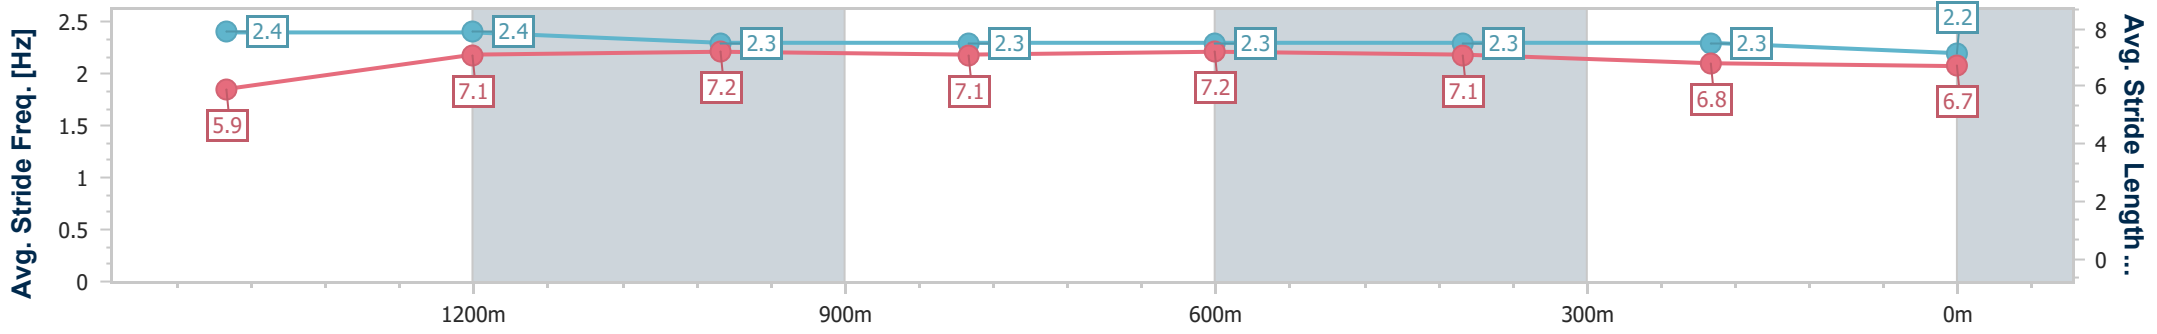

- [] Ranking at each section and finish
- .-.- No data available at this section
- NA No data available

Horse/Jockey Name	Lucielle
Final Rank	9
Fastest Section Time (Section)	0:11.84 (800m)
Top Speed [km/h] (Section)	64.0 (Overall)
Race State	Finished

Ipswich QLD Professional

Race 7: SCHWEPPE'S Maiden Handicap - 1666m

03 February 2024 - 16:50

Track Rating: Good 4, Weather: Fine, Rail Position: +2.5m Entire Course

Section	Overall	1400m	1200m	1000m	800m	600m	400m	200m						
Section Times	1:44.97 [9] (0:19.16)	1:25.81 [5] (0:11.90)	1:13.91 [4] (0:11.90)	1:02.01 [3] (0:12.09)	0:49.92 [3] (0:11.84)	0:38.08 [3] (0:12.12)	0:25.96 [5] (0:12.65)	0:13.31 [9] (0:13.31)						
Average Speed [km/h]	50.1	60.4	60.3	59.5	60.5	59.2	56.4	54.2						
Top Speed [km/h]	64.0	62.4	61.7	60.3	61.0	60.7	57.3	55.9						
Avg. Dist. to Rail [m]	3.1	0.4	0.4	0.7	1.1	1.4	1.0	0.7						
Avg. Stride Freq. [Hz]	2.4	2.4	2.3	2.3	2.3	2.3	2.3	2.2						
Avg. Stride Length [m]	5.9	7.1	7.2	7.1	7.2	7.1	6.8	6.7						

- [] Ranking at each section and finish
- .-.- No data available at this section
- NA No data available