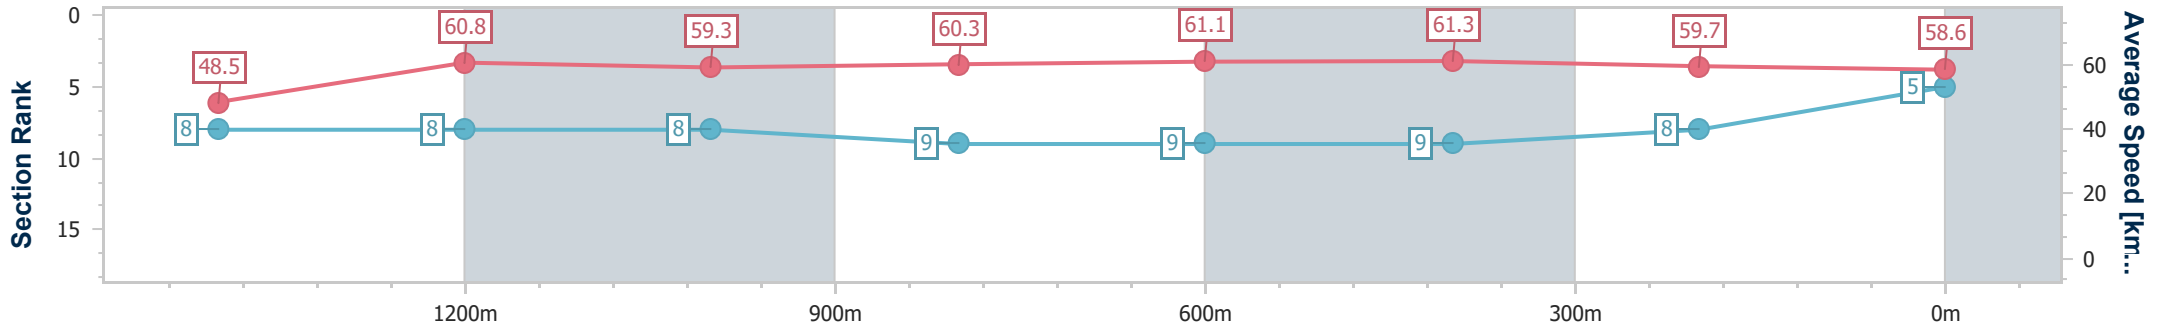

Ipswich QLD Professional

Race 7: SCHWEPPE'S Maiden Handicap - 1666m

03 February 2024 - 16:50

Track Rating: Good 4, Weather: Fine, Rail Position: +2.5m Entire Course

Section	Overall	1400m	1200m	1000m	800m	600m	400m	200m					
Section Times	1:43.82 [5] (0:19.85)	1:23.97 [8] (0:11.86)	1:12.11 [8] (0:12.16)	0:59.95 [8] (0:11.98)	0:47.97 [9] (0:11.80)	0:36.17 [9] (0:11.75)	0:24.42 [9] (0:12.15)	0:12.27 [8] (0:12.27)					
Average Speed [km/h]	48.5	60.8	59.3	60.3	61.1	61.3	59.7	58.6					
Top Speed [km/h]	64.2	64.5	60.7	61.3	61.4	61.6	61.5	59.1					
Avg. Dist. to Rail [m]	5.3	0.6	0.7	0.7	0.4	0.4	3.2	5.1					
Avg. Stride Freq. [Hz]	2.2	2.3	2.2	2.3	2.3	2.3	2.3	2.3					
Avg. Stride Length [m]	6.2	7.4	7.3	7.4	7.4	7.4	7.2	7.1					