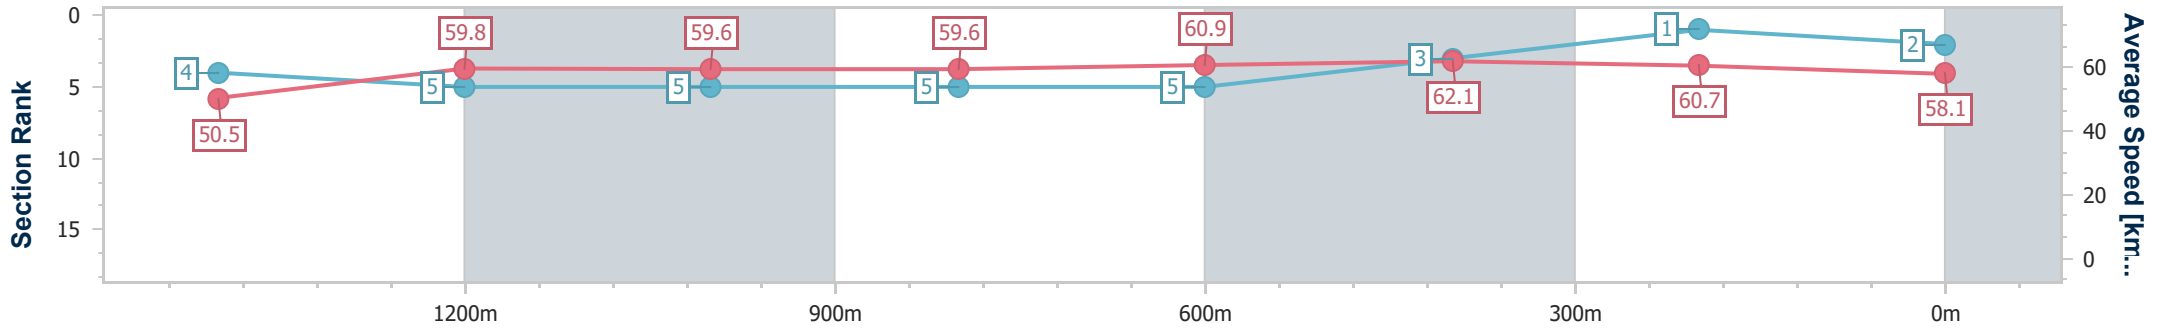

Ipswich QLD Professional

Race 7: SCHWEPPE'S Maiden Handicap - 1666m

03 February 2024 - 16:50

Track Rating: Good 4, Weather: Fine, Rail Position: +2.5m Entire Course

Section	Overall	1400m	1200m	1000m	800m	600m	400m	200m
Section Times	1:43.04 [2] (0:18.97)	1:24.07 [4] (0:12.11)	1:11.96 [5] (0:12.11)	0:59.85 [5] (0:12.10)	0:47.75 [5] (0:11.84)	0:35.91 [5] (0:11.61)	0:24.30 [3] (0:11.92)	0:12.38 [1] (0:12.38)
Average Speed [km/h]	50.5	59.8	59.6	59.6	60.9	62.1	60.7	58.1
Top Speed [km/h]	65.5	60.8	60.6	60.4	61.7	63.1	62.0	59.7
Avg. Dist. to Rail [m]	4.7	0.7	0.7	0.9	0.4	1.0	1.6	3.7
Avg. Stride Freq. [Hz]	2.2	2.2	2.1	2.1	2.2	2.2	2.3	2.2
Avg. Stride Length [m]	6.4	7.7	7.7	7.7	7.8	7.7	7.5	7.2