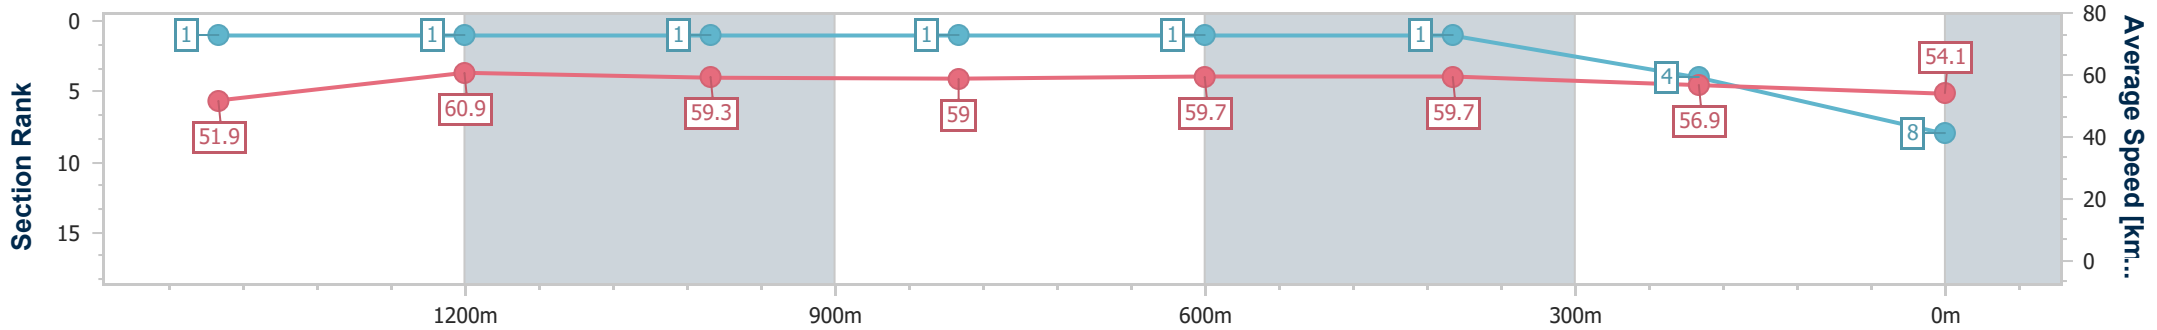

Ipswich QLD Professional

Race 7: SCHWEPPE'S Maiden Handicap - 1666m

03 February 2024 - 16:50

Track Rating: Good 4, Weather: Fine, Rail Position: +2.5m Entire Course

Section	Overall	1400m	1200m	1000m	800m	600m	400m	200m					
Section Times	1:44.46 [8] (0:18.48)	1:25.98 [1] (0:11.80)	1:14.18 [1] (0:12.16)	1:02.02 [1] (0:12.20)	0:49.82 [1] (0:11.98)	0:37.84 [1] (0:11.98)	0:25.86 [1] (0:12.59)	0:13.27 [4] (0:13.27)					
Average Speed [km/h]	51.9	60.9	59.3	59.0	59.7	59.7	56.9	54.1					
Top Speed [km/h]	65.6	62.0	60.0	59.8	60.2	60.1	58.6	56.1					
Avg. Dist. to Rail [m]	2.4	0.2	0.2	0.1	0.9	1.7	1.3	0.4					
Avg. Stride Freq. [Hz]	2.3	2.3	2.2	2.2	2.2	2.3	2.2	2.2					
Avg. Stride Length [m]	6.3	7.4	7.4	7.4	7.4	7.3	7.1	6.9					

- [] Ranking at each section and finish
- .-.- No data available at this section
- NA No data available

Horse/Jockey Name	Lucielle
Final Rank	9
Fastest Section Time (Section)	0:11.84 (800m)
Top Speed [km/h] (Section)	64.0 (Overall)
Race State	Finished