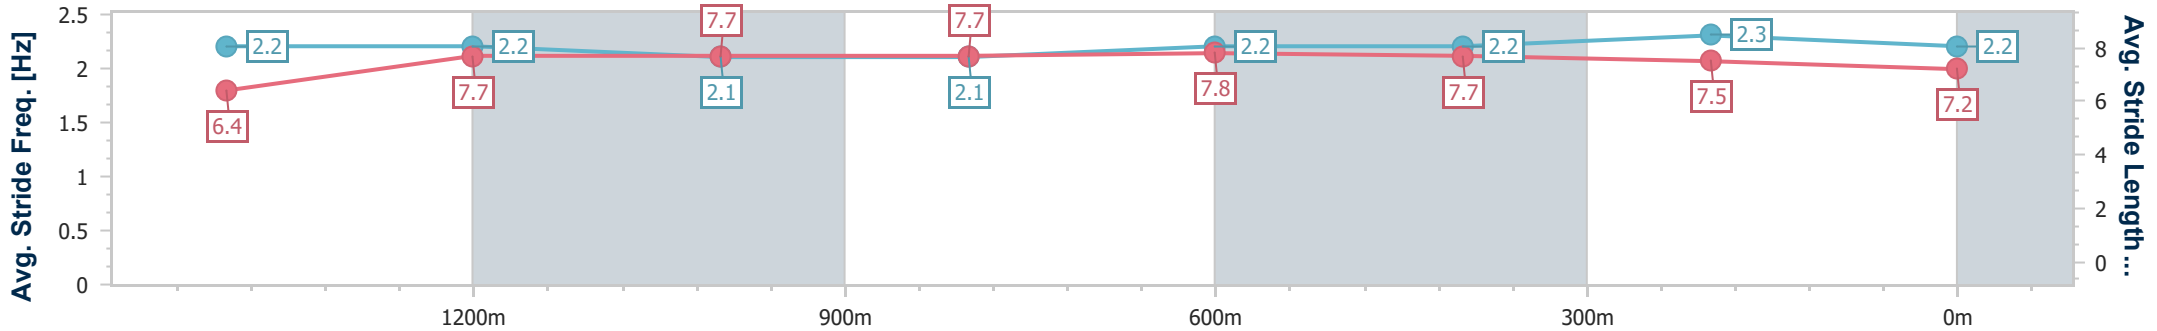

Ipswich QLD Professional

Race 7: SCHWEPPE'S Maiden Handicap - 1666m

03 February 2024 - 16:50

Track Rating: Good 4, Weather: Fine, Rail Position: +2.5m Entire Course

Section	Overall	1400m	1200m	1000m	800m	600m	400m	200m
Section Times	1:43.04 [2] (0:18.97)	1:24.07 [4] (0:12.11)	1:11.96 [5] (0:12.11)	0:59.85 [5] (0:12.10)	0:47.75 [5] (0:11.84)	0:35.91 [5] (0:11.61)	0:24.30 [3] (0:11.92)	0:12.38 [1] (0:12.38)
Average Speed [km/h]	50.5	59.8	59.6	59.6	60.9	62.1	60.7	58.1
Top Speed [km/h]	65.5	60.8	60.6	60.4	61.7	63.1	62.0	59.7
Avg. Dist. to Rail [m]	4.7	0.7	0.7	0.9	0.4	1.0	1.6	3.7
Avg. Stride Freq. [Hz]	2.2	2.2	2.1	2.1	2.2	2.2	2.3	2.2
Avg. Stride Length [m]	6.4	7.7	7.7	7.7	7.8	7.7	7.5	7.2