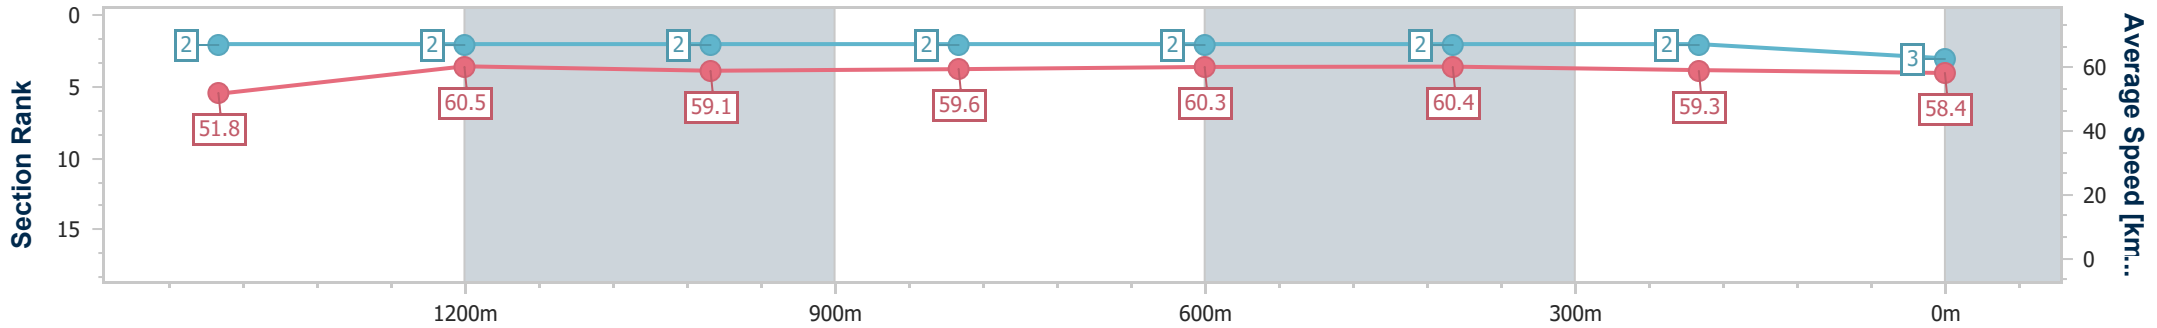

Ipswich QLD Professional

Race 7: SCHWEPPE'S Maiden Handicap - 1666m

03 February 2024 - 16:50

Track Rating: Good 4, Weather: Fine, Rail Position: +2.5m Entire Course

Section	Overall	1400m	1200m	1000m	800m	600m	400m	200m						
Section Times	1:43.07 [3] (0:18.49)	1:24.58 [2] (0:11.97)	1:12.61 [2] (0:12.20)	1:00.41 [2] (0:12.16)	0:48.25 [2] (0:11.95)	0:36.30 [2] (0:11.87)	0:24.43 [2] (0:12.14)	0:12.29 [2] (0:12.29)						
Average Speed [km/h]	51.8	60.5	59.1	59.6	60.3	60.4	59.3	58.4						
Top Speed [km/h]	65.4	61.6	60.0	60.2	60.9	61.2	60.1	59.8						
Avg. Dist. to Rail [m]	3.2	0.8	1.1	1.2	0.3	0.4	1.0	2.5						
Avg. Stride Freq. [Hz]	2.3	2.3	2.3	2.3	2.3	2.4	2.4	2.3						
Avg. Stride Length [m]	6.2	7.3	7.1	7.2	7.2	7.1	7.0	6.9						

- [] Ranking at each section and finish
- .-.-.- No data available at this section
- NA No data available

Horse/Jockey Name	Never Bird
Final Rank	4
Fastest Section Time (Section)	0:11.73 (800m)
Top Speed [km/h] (Section)	64.6 (1400m)
Race State	Finished