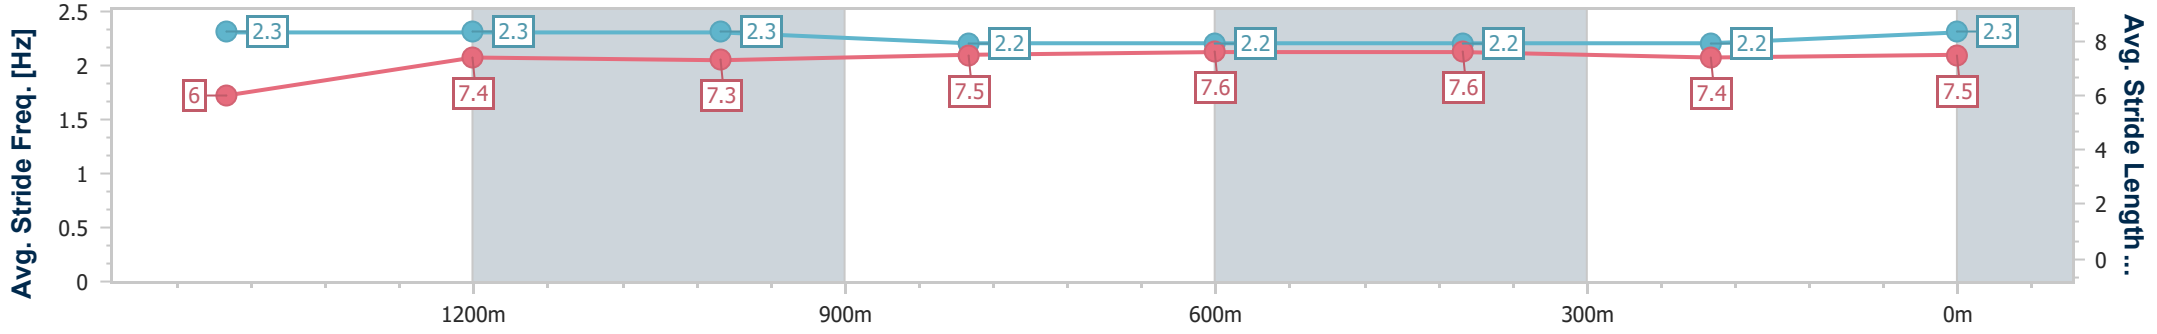

Ipswich QLD Professional

Race 7: SCHWEPPE'S Maiden Handicap - 1666m

03 February 2024 - 16:50

Track Rating: Good 4, Weather: Fine, Rail Position: +2.5m Entire Course

Section	Overall	1400m	1200m	1000m	800m	600m	400m	200m						
Section Times	1:42.92 [1] (0:19.48)	1:23.44 [7] (0:11.98)	1:11.46 [7] (0:12.13)	0:59.33 [7] (0:11.99)	0:47.34 [7] (0:11.75)	0:35.59 [7] (0:11.74)	0:23.85 [6] (0:12.03)	0:11.82 [3] (0:11.82)						
Average Speed [km/h]	49.3	60.4	59.4	60.1	61.2	61.3	60.1	60.8						
Top Speed [km/h]	64.2	63.6	60.8	61.1	61.9	62.2	61.3	61.3						
Avg. Dist. to Rail [m]	4.2	0.7	0.9	0.5	0.3	0.3	1.5	4.7						
Avg. Stride Freq. [Hz]	2.3	2.3	2.3	2.2	2.2	2.2	2.2	2.3						
Avg. Stride Length [m]	6.0	7.4	7.3	7.5	7.6	7.6	7.4	7.5						