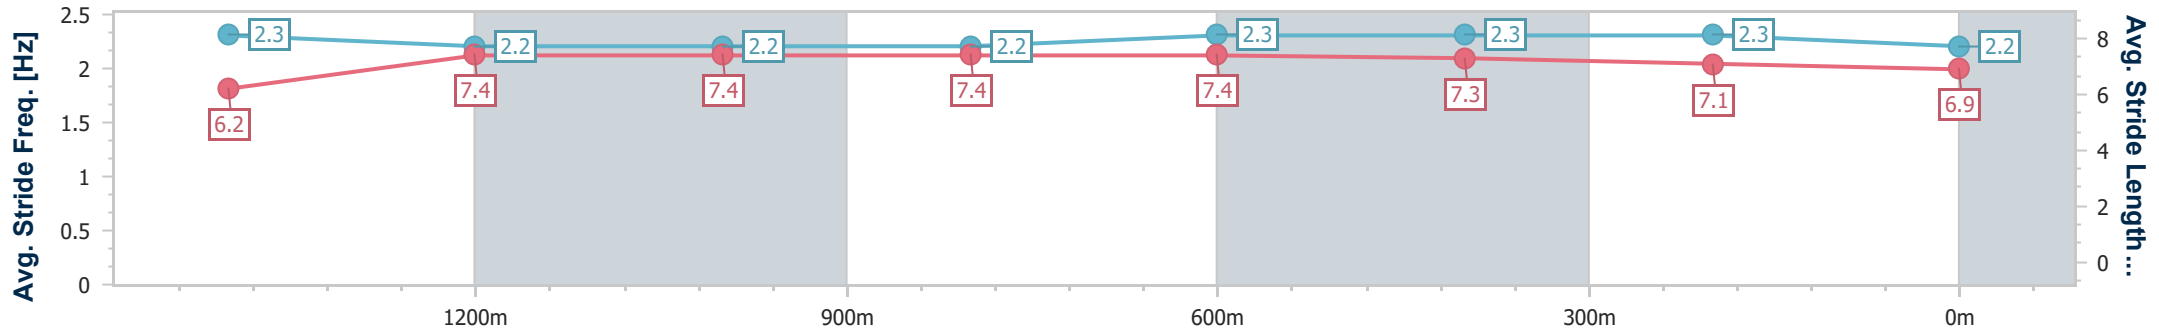

Ipswich QLD Professional

Race 7: SCHWEPPE'S Maiden Handicap - 1666m

03 February 2024 - 16:50

Track Rating: Good 4, Weather: Fine, Rail Position: +2.5m Entire Course

Section	Overall	1400m	1200m	1000m	800m	600m	400m	200m
Section Times	1:44.21 [7] (0:18.80)	1:25.41 [3] (0:12.14)	1:13.27 [3] (0:12.05)	1:01.22 [4] (0:12.11)	0:49.11 [4] (0:11.88)	0:37.23 [4] (0:11.93)	0:25.30 [4] (0:12.36)	0:12.94 [6] (0:12.94)
Average Speed [km/h]	50.9	59.5	60.0	59.4	60.7	60.3	58.2	55.7
Top Speed [km/h]	63.2	60.3	60.8	60.2	61.1	61.2	58.9	57.7
Avg. Dist. to Rail [m]	4.1	0.7	0.6	0.4	0.2	0.6	0.8	2.4
Avg. Stride Freq. [Hz]	2.3	2.2	2.2	2.2	2.3	2.3	2.3	2.2
Avg. Stride Length [m]	6.2	7.4	7.4	7.4	7.4	7.3	7.1	6.9

- [] Ranking at each section and finish
- .-.-.- No data available at this section
- NA No data available

Horse/Jockey Name	Lunarian
Final Rank	8
Fastest Section Time (Section)	0:11.80 (1400m)
Top Speed [km/h] (Section)	65.6 (Overall)
Race State	Finished