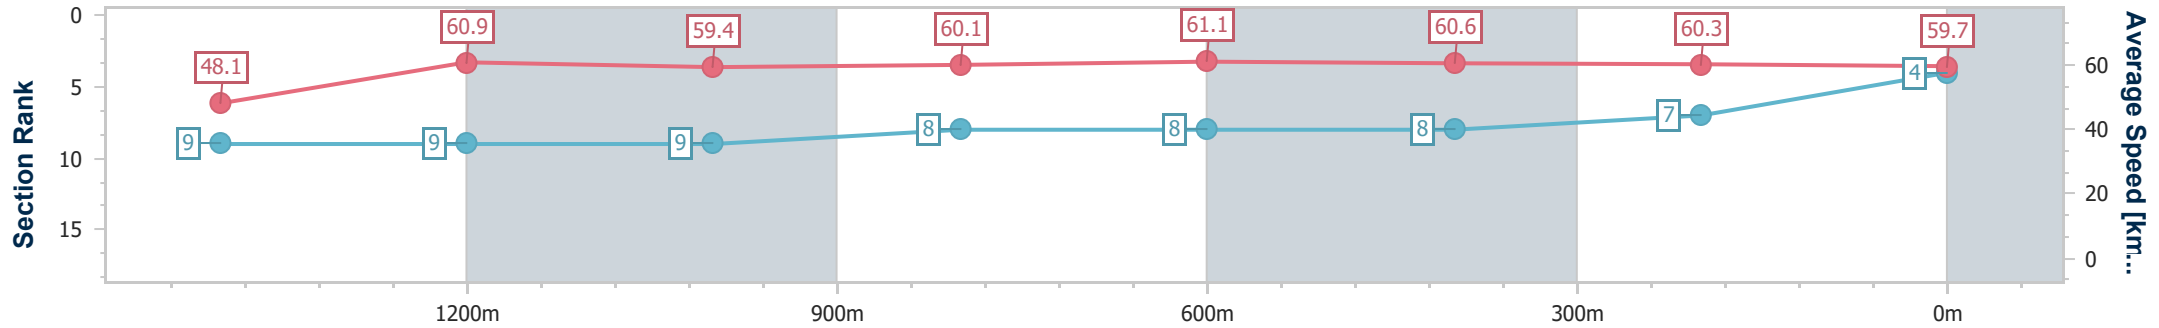

Ipswich QLD Professional

Race 7: SCHWEPPE'S Maiden Handicap - 1666m

03 February 2024 - 16:50

Track Rating: Good 4, Weather: Fine, Rail Position: +2.5m Entire Course

Section	Overall	1400m	1200m	1000m	800m	600m	400m	200m
Section Times	1:43.38 [4] (0:19.94)	1:23.44 [9] (0:11.86)	1:11.58 [9] (0:12.08)	0:59.50 [9] (0:11.95)	0:47.55 [8] (0:11.73)	0:35.82 [8] (0:11.80)	0:24.02 [8] (0:11.96)	0:12.06 [7] (0:12.06)
Average Speed [km/h]	48.1	60.9	59.4	60.1	61.1	60.6	60.3	59.7
Top Speed [km/h]	64.6	64.6	60.7	61.3	61.7	61.4	60.7	60.9
Avg. Dist. to Rail [m]	2.8	0.2	0.4	0.7	1.4	1.2	2.4	4.7
Avg. Stride Freq. [Hz]	2.2	2.3	2.3	2.3	2.3	2.3	2.3	2.3
Avg. Stride Length [m]	6.1	7.4	7.3	7.4	7.5	7.4	7.3	7.3