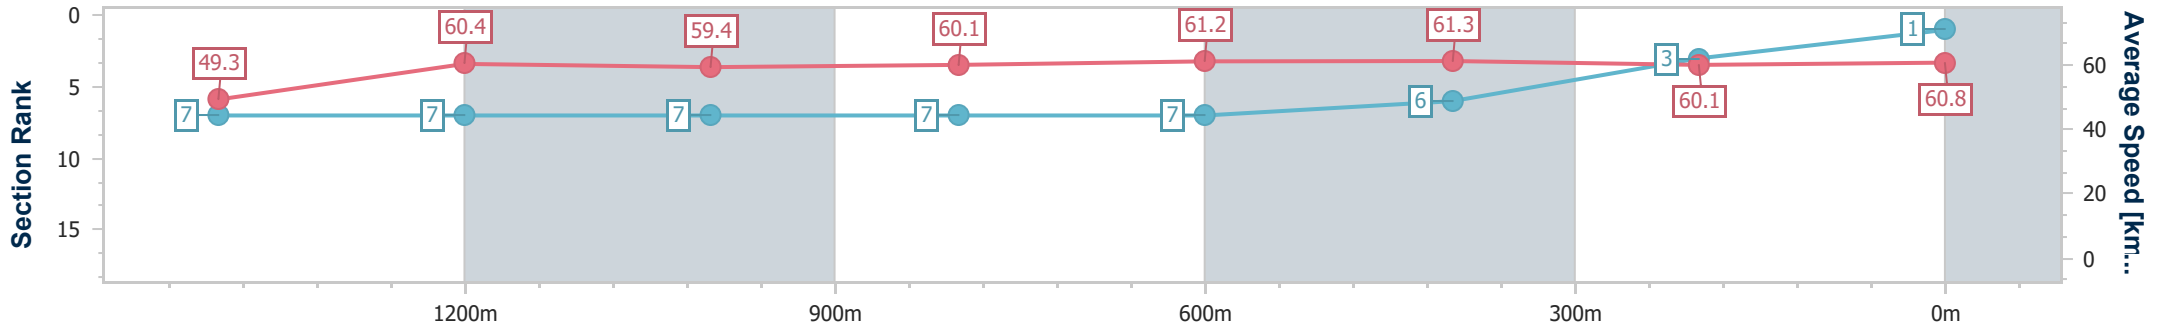

Ipswich QLD Professional

Race 7: SCHWEPPE'S Maiden Handicap - 1666m

03 February 2024 - 16:50

Track Rating: Good 4, Weather: Fine, Rail Position: +2.5m Entire Course

Section	Overall	1400m	1200m	1000m	800m	600m	400m	200m						
Section Times	1:42.92 [1] (0:19.48)	1:23.44 [7] (0:11.98)	1:11.46 [7] (0:12.13)	0:59.33 [7] (0:11.99)	0:47.34 [7] (0:11.75)	0:35.59 [7] (0:11.74)	0:23.85 [6] (0:12.03)	0:11.82 [3] (0:11.82)						
Average Speed [km/h]	49.3	60.4	59.4	60.1	61.2	61.3	60.1	60.8						
Top Speed [km/h]	64.2	63.6	60.8	61.1	61.9	62.2	61.3	61.3						
Avg. Dist. to Rail [m]	4.2	0.7	0.9	0.5	0.3	0.3	1.5	4.7						
Avg. Stride Freq. [Hz]	2.3	2.3	2.3	2.2	2.2	2.2	2.2	2.3						
Avg. Stride Length [m]	6.0	7.4	7.3	7.5	7.6	7.6	7.4	7.5						