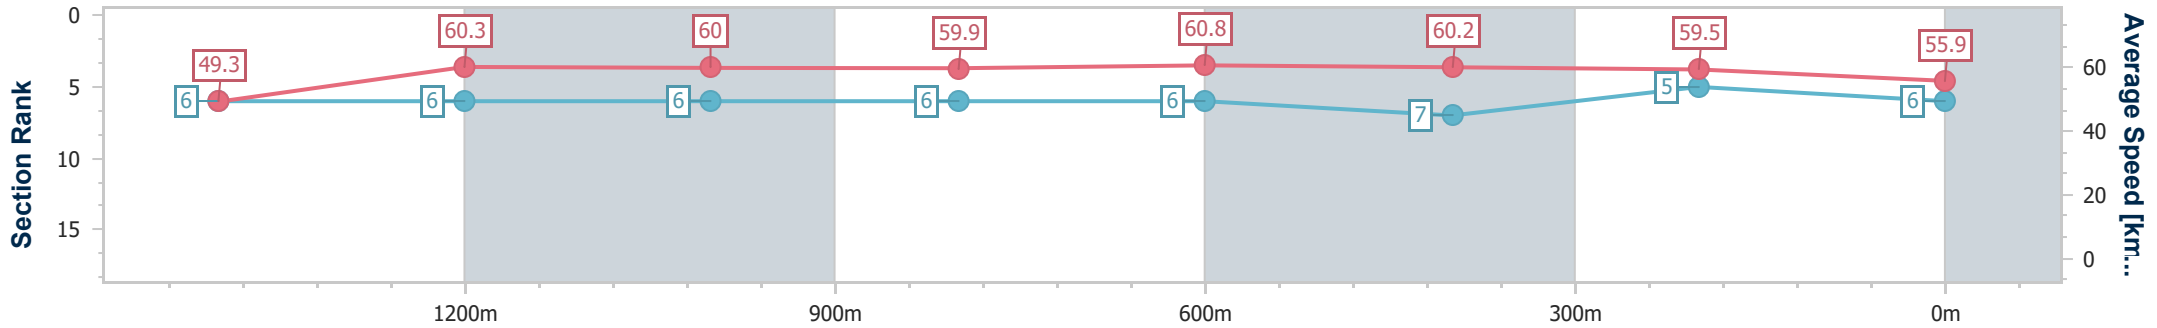

Ipswich QLD Professional

Race 7: SCHWEPPE'S Maiden Handicap - 1666m

03 February 2024 - 16:50

Track Rating: Good 4, Weather: Fine, Rail Position: +2.5m Entire Course

Section	Overall	1400m	1200m	1000m	800m	600m	400m	200m
Section Times	1:44.10 [6] (0:19.47)	1:24.63 [6] (0:11.92)	1:12.71 [6] (0:12.07)	1:00.64 [6] (0:12.00)	0:48.64 [6] (0:11.80)	0:36.84 [6] (0:11.87)	0:24.97 [7] (0:12.08)	0:12.89 [5] (0:12.89)
Average Speed [km/h]	49.3	60.3	60.0	59.9	60.8	60.2	59.5	55.9
Top Speed [km/h]	65.5	63.6	60.6	61.4	61.3	61.3	60.3	58.6
Avg. Dist. to Rail [m]	4.3	0.5	0.7	0.3	0.9	1.4	0.8	0.9
Avg. Stride Freq. [Hz]	2.3	2.4	2.4	2.4	2.4	2.4	2.4	2.3
Avg. Stride Length [m]	5.9	7.0	7.0	7.1	7.0	7.0	6.8	6.6