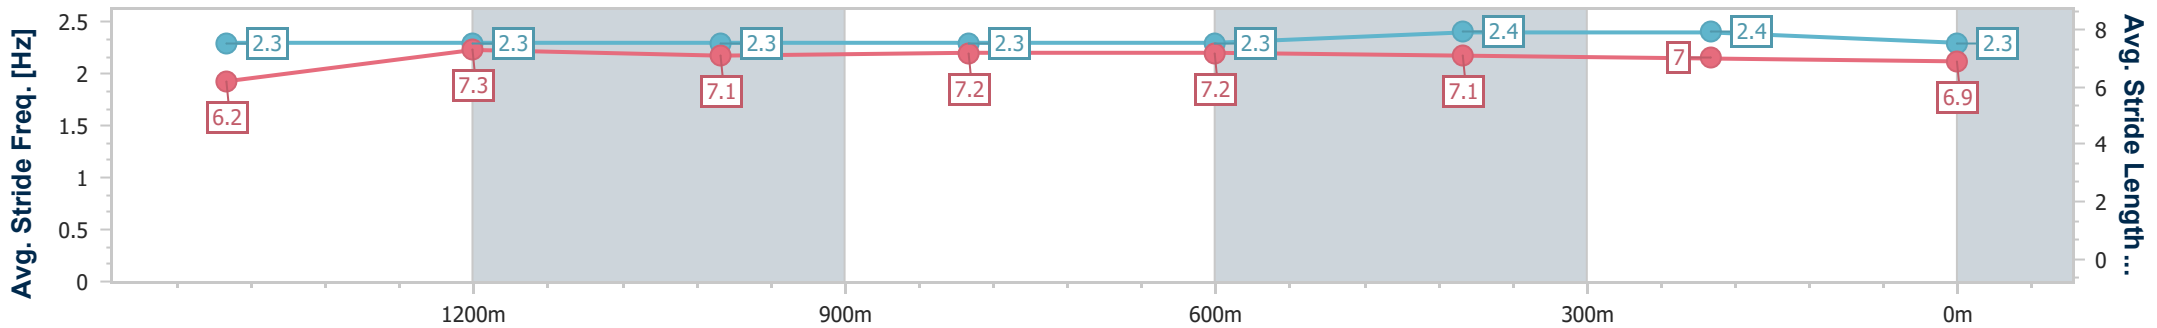

Ipswich QLD Professional

Race 7: SCHWEPPE'S Maiden Handicap - 1666m

03 February 2024 - 16:50

Track Rating: Good 4, Weather: Fine, Rail Position: +2.5m Entire Course

Section	Overall	1400m	1200m	1000m	800m	600m	400m	200m						
Section Times	1:43.07 [3] (0:18.49)	1:24.58 [2] (0:11.97)	1:12.61 [2] (0:12.20)	1:00.41 [2] (0:12.16)	0:48.25 [2] (0:11.95)	0:36.30 [2] (0:11.87)	0:24.43 [2] (0:12.14)	0:12.29 [2] (0:12.29)						
Average Speed [km/h]	51.8	60.5	59.1	59.6	60.3	60.4	59.3	58.4						
Top Speed [km/h]	65.4	61.6	60.0	60.2	60.9	61.2	60.1	59.8						
Avg. Dist. to Rail [m]	3.2	0.8	1.1	1.2	0.3	0.4	1.0	2.5						
Avg. Stride Freq. [Hz]	2.3	2.3	2.3	2.3	2.3	2.4	2.4	2.3						
Avg. Stride Length [m]	6.2	7.3	7.1	7.2	7.2	7.1	7.0	6.9						

- [] Ranking at each section and finish
- .-.-.- No data available at this section
- NA No data available

Horse/Jockey Name	Never Bird
Final Rank	4
Fastest Section Time (Section)	0:11.73 (800m)
Top Speed [km/h] (Section)	64.6 (1400m)
Race State	Finished