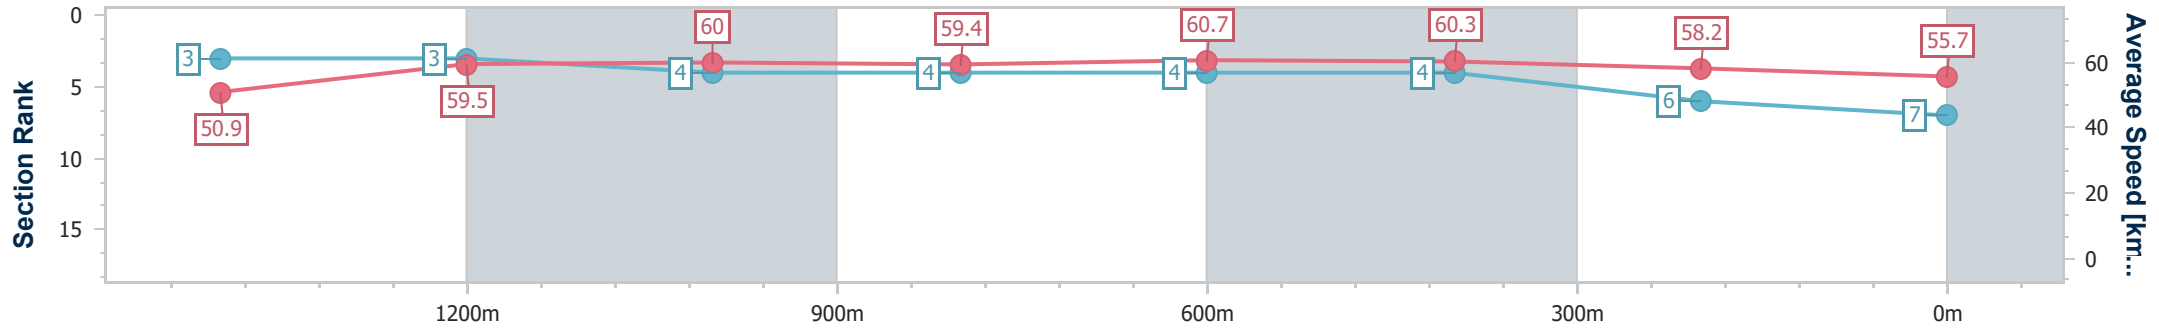

Ipswich QLD Professional

Race 7: SCHWEPPE'S Maiden Handicap - 1666m

03 February 2024 - 16:50

Track Rating: Good 4, Weather: Fine, Rail Position: +2.5m Entire Course

Section	Overall	1400m	1200m	1000m	800m	600m	400m	200m
Section Times	1:44.21 [7] (0:18.80)	1:25.41 [3] (0:12.14)	1:13.27 [3] (0:12.05)	1:01.22 [4] (0:12.11)	0:49.11 [4] (0:11.88)	0:37.23 [4] (0:11.93)	0:25.30 [4] (0:12.36)	0:12.94 [6] (0:12.94)
Average Speed [km/h]	50.9	59.5	60.0	59.4	60.7	60.3	58.2	55.7
Top Speed [km/h]	63.2	60.3	60.8	60.2	61.1	61.2	58.9	57.7
Avg. Dist. to Rail [m]	4.1	0.7	0.6	0.4	0.2	0.6	0.8	2.4
Avg. Stride Freq. [Hz]	2.3	2.2	2.2	2.2	2.3	2.3	2.3	2.2
Avg. Stride Length [m]	6.2	7.4	7.4	7.4	7.4	7.3	7.1	6.9

- [] Ranking at each section and finish
- .-.-.- No data available at this section
- NA No data available

Horse/Jockey Name	Lunarian
Final Rank	8
Fastest Section Time (Section)	0:11.80 (1400m)
Top Speed [km/h] (Section)	65.6 (Overall)
Race State	Finished