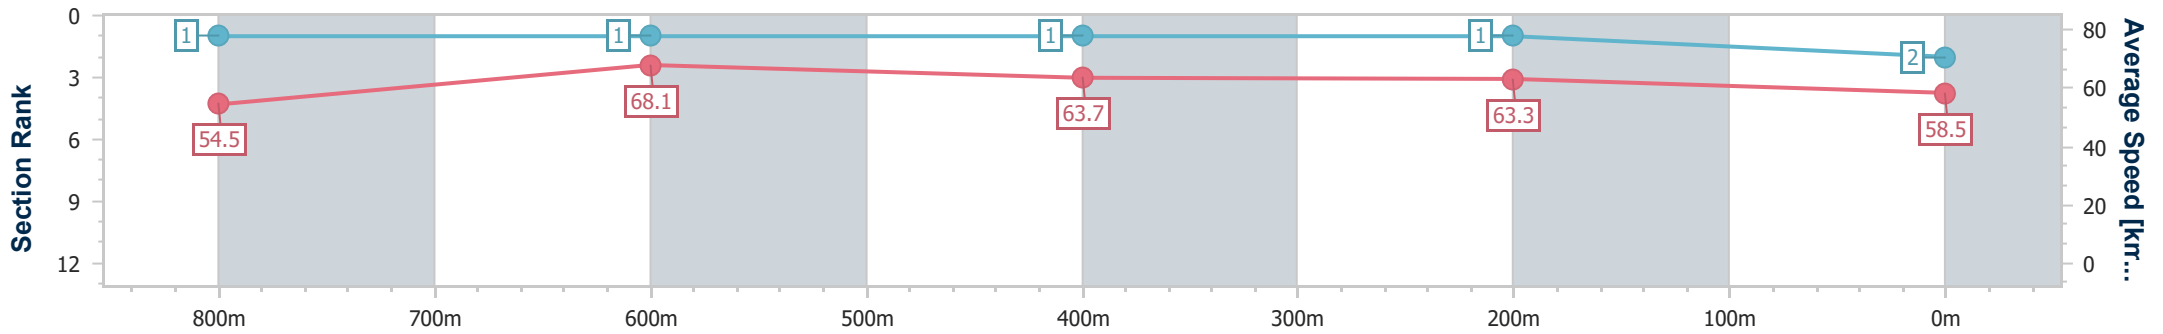

Horse/Jockey Name	Step Along
Final Rank	2
Fastest Section Time (Section)	0:10.69 (800m)
Top Speed [km/h] (Section)	70.8 (800m)
Race State	Finished

Sunshine Coast QLD Professional
Race 2: FLYING START SYNDICATIONS QTIS Two-Year-Old
Maiden Plate - 1000m

04 February 2024 - 14:50

Track Rating: Good 4, Weather: Fine, Rail Position: +6m Entire

Section	Overall	800m	600m	400m	200m
Section Times	0:59.02 [2] (0:13.23)	0:45.79 [1] (0:10.69)	0:35.10 [1] (0:11.42)	0:23.68 [1] (0:11.37)	0:12.31 [1] (0:12.31)
Average Speed [km/h]	54.5	68.1	63.7	63.3	58.5
Top Speed [km/h]	70.1	70.8	65.4	64.1	62.0
Avg. Dist. to Rail [m]	8.7	2.8	2.3	5.4	6.3
Avg. Stride Freq. [Hz]	2.4	2.4	2.3	2.3	2.3
Avg. Stride Length [m]	6.4	8.0	7.7	7.7	7.2

- [ ] Ranking at each section and finish
- -.-.- No data available at this section
- NA No data available