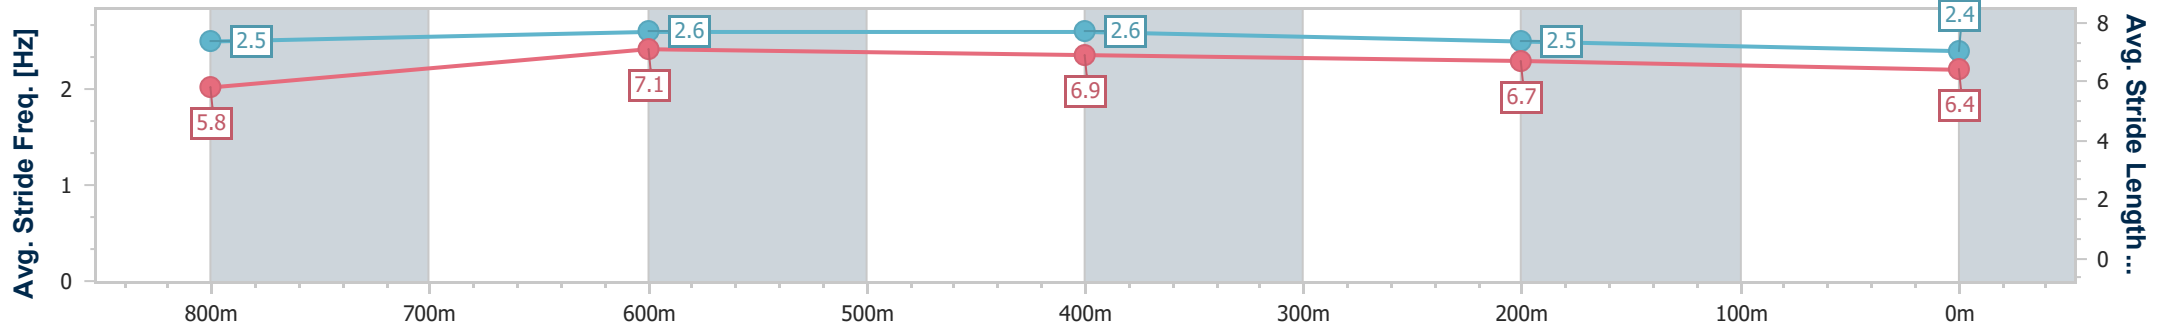

- [] Ranking at each section and finish
- .-.- No data available at this section
- NA No data available

Horse/Jockey Name	Mishani Amore
Final Rank	9
Fastest Section Time (Section)	0:11.00 (800m)
Top Speed [km/h] (Section)	68.4 (Overall)
Race State	Finished

Sunshine Coast QLD Professional
 Race 2: FLYING START SYNDICATIONS QTIS Two-Year-Old
 Maiden Plate - 1000m

04 February 2024 - 14:50

Track Rating: Good 4, Weather: Fine, Rail Position: +6m Entire

Section	Overall	800m	600m	400m	200m
Section Times	1:00.74 [9] (0:13.74)	0:47.00 [6] (0:11.00)	0:36.00 [7] (0:11.10)	0:24.90 [6] (0:11.85)	0:13.05 [9] (0:13.05)
Average Speed [km/h]	52.3	65.5	64.0	60.7	55.2
Top Speed [km/h]	68.4	67.8	65.0	63.0	60.1
Avg. Dist. to Rail [m]	6.0	1.5	2.2	1.8	1.7
Avg. Stride Freq. [Hz]	2.5	2.6	2.6	2.5	2.4
Avg. Stride Length [m]	5.8	7.1	6.9	6.7	6.4