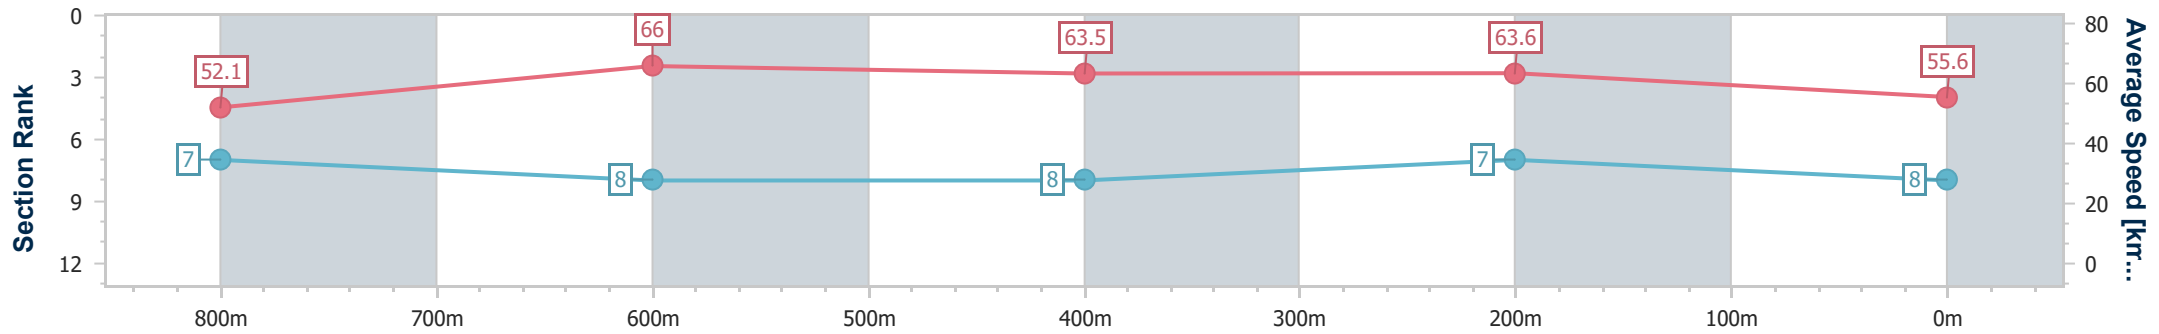

Horse/Jockey Name	Love Is A Rose
Final Rank	8
Fastest Section Time (Section)	0:10.93 (800m)
Top Speed [km/h] (Section)	68.6 (800m)
Race State	Finished

Sunshine Coast QLD Professional
Race 2: FLYING START SYNDICATIONS QTIS Two-Year-Old
Maiden Plate - 1000m

04 February 2024 - 14:50

Track Rating: Good 4, Weather: Fine, Rail Position: +6m Entire

Section	Overall	800m	600m	400m	200m
Section Times	1:00.48 [8] (0:13.84)	0:46.64 [7] (0:10.93)	0:35.71 [8] (0:11.42)	0:24.29 [8] (0:11.34)	0:12.95 [7] (0:12.95)
Average Speed [km/h]	52.1	66.0	63.5	63.6	55.6
Top Speed [km/h]	68.1	68.6	65.0	65.3	60.9
Avg. Dist. to Rail [m]	5.5	1.1	2.0	5.2	4.1
Avg. Stride Freq. [Hz]	2.4	2.5	2.5	2.5	2.4
Avg. Stride Length [m]	6.0	7.2	7.1	7.0	6.5

- [ ] Ranking at each section and finish
- -.-.- No data available at this section
- NA No data available