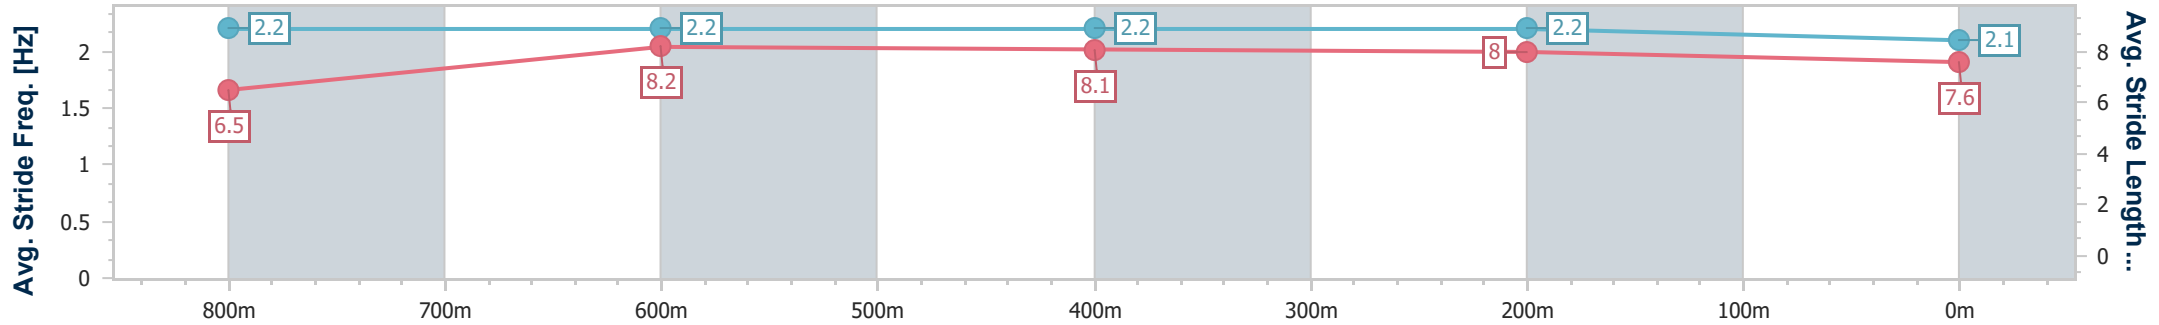

Horse/Jockey Name	Harley Charlie
Final Rank	6
Fastest Section Time (Section)	0:10.81 (800m)
Top Speed [km/h] (Section)	68.1 (Overall)
Race State	Finished

Sunshine Coast QLD Professional
Race 2: FLYING START SYNDICATIONS QTIS Two-Year-Old
Maiden Plate - 1000m

04 February 2024 - 14:50

Track Rating: Good 4, Weather: Fine, Rail Position: +6m Entire

Section	Overall	800m	600m	400m	200m
Section Times	1:00.04 [6] (0:14.07)	0:45.97 [9] (0:10.81)	0:35.16 [9] (0:11.32)	0:23.84 [9] (0:11.45)	0:12.39 [8] (0:12.39)
Average Speed [km/h]	51.1	66.0	63.9	62.9	58.0
Top Speed [km/h]	68.1	67.7	64.2	64.0	62.5
Avg. Dist. to Rail [m]	2.0	1.8	0.9	5.0	7.2
Avg. Stride Freq. [Hz]	2.2	2.2	2.2	2.2	2.1
Avg. Stride Length [m]	6.5	8.2	8.1	8.0	7.6

- [ ] Ranking at each section and finish
- -.-.- No data available at this section
- NA No data available