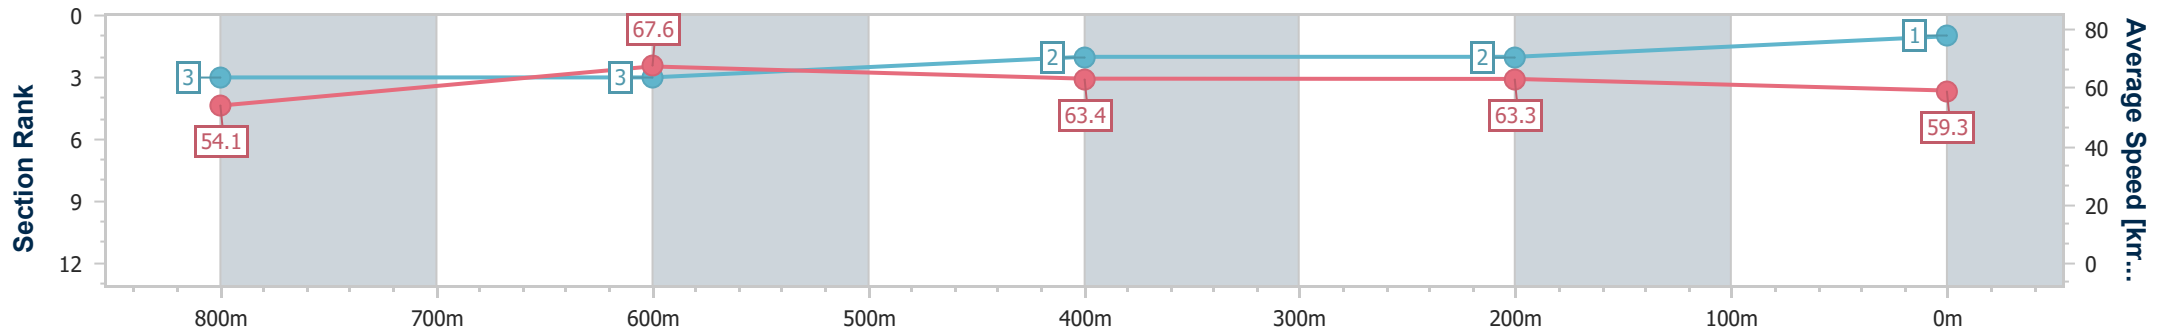

04 February 2024 - 14:50

Track Rating: Good 4, Weather: Fine, Rail Position: +6m Entire

Section	Overall	800m	600m	400m	200m
Section Times	0:58.92 [1] (0:13.32)	0:45.60 [3] (0:10.70)	0:34.90 [3] (0:11.36)	0:23.54 [2] (0:11.39)	0:12.15 [2] (0:12.15)
Average Speed [km/h]	54.1	67.6	63.4	63.3	59.3
Top Speed [km/h]	70.9	70.2	65.3	64.2	63.2
Avg. Dist. to Rail [m]	5.0	1.4	0.4	3.7	5.0
Avg. Stride Freq. [Hz]	2.3	2.4	2.3	2.3	2.3
Avg. Stride Length [m]	6.5	7.8	7.6	7.5	7.3