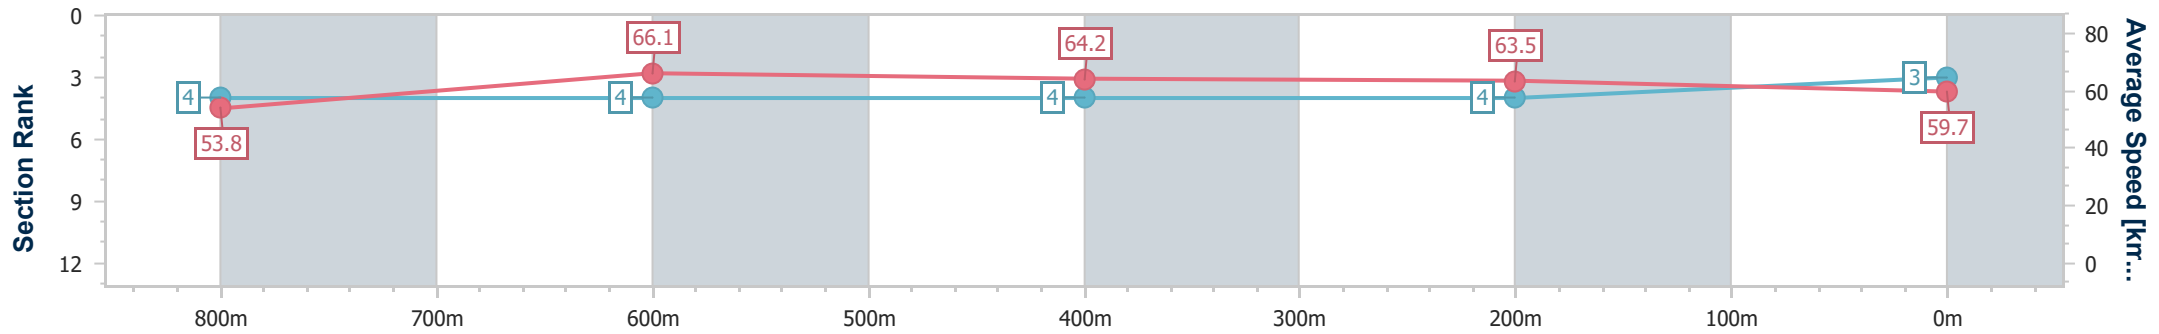

Horse/Jockey Name	Pumicestone Road
Final Rank	3
Fastest Section Time (Section)	0:10.92 (800m)
Top Speed [km/h] (Section)	71.3 (Overall)
Race State	Finished

Sunshine Coast QLD Professional
Race 2: FLYING START SYNDICATIONS QTIS Two-Year-Old
Maiden Plate - 1000m

04 February 2024 - 14:50

Track Rating: Good 4, Weather: Fine, Rail Position: +6m Entire

Section	Overall	800m	600m	400m	200m
Section Times	0:59.13 [3] (0:13.40)	0:45.73 [4] (0:10.92)	0:34.81 [4] (0:11.41)	0:23.40 [4] (0:11.31)	0:12.09 [4] (0:12.09)
Average Speed [km/h]	53.8	66.1	64.2	63.5	59.7
Top Speed [km/h]	71.3	70.4	65.3	64.9	62.0
Avg. Dist. to Rail [m]	3.7	0.9	2.8	3.6	0.8
Avg. Stride Freq. [Hz]	2.5	2.5	2.4	2.4	2.4
Avg. Stride Length [m]	5.9	7.3	7.3	7.2	6.9

- [ ] Ranking at each section and finish
- -.-.- No data available at this section
- NA No data available