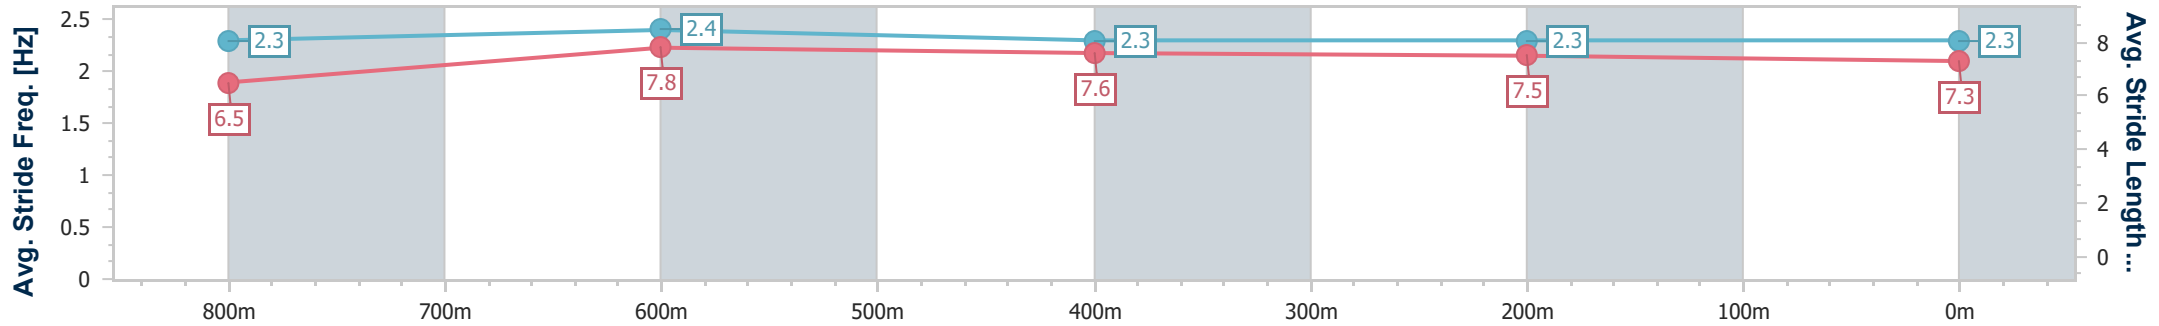

04 February 2024 - 14:50

Track Rating: Good 4, Weather: Fine, Rail Position: +6m Entire

Section	Overall	800m	600m	400m	200m
Section Times	0:58.92 [1] (0:13.32)	0:45.60 [3] (0:10.70)	0:34.90 [3] (0:11.36)	0:23.54 [2] (0:11.39)	0:12.15 [2] (0:12.15)
Average Speed [km/h]	54.1	67.6	63.4	63.3	59.3
Top Speed [km/h]	70.9	70.2	65.3	64.2	63.2
Avg. Dist. to Rail [m]	5.0	1.4	0.4	3.7	5.0
Avg. Stride Freq. [Hz]	2.3	2.4	2.3	2.3	2.3
Avg. Stride Length [m]	6.5	7.8	7.6	7.5	7.3