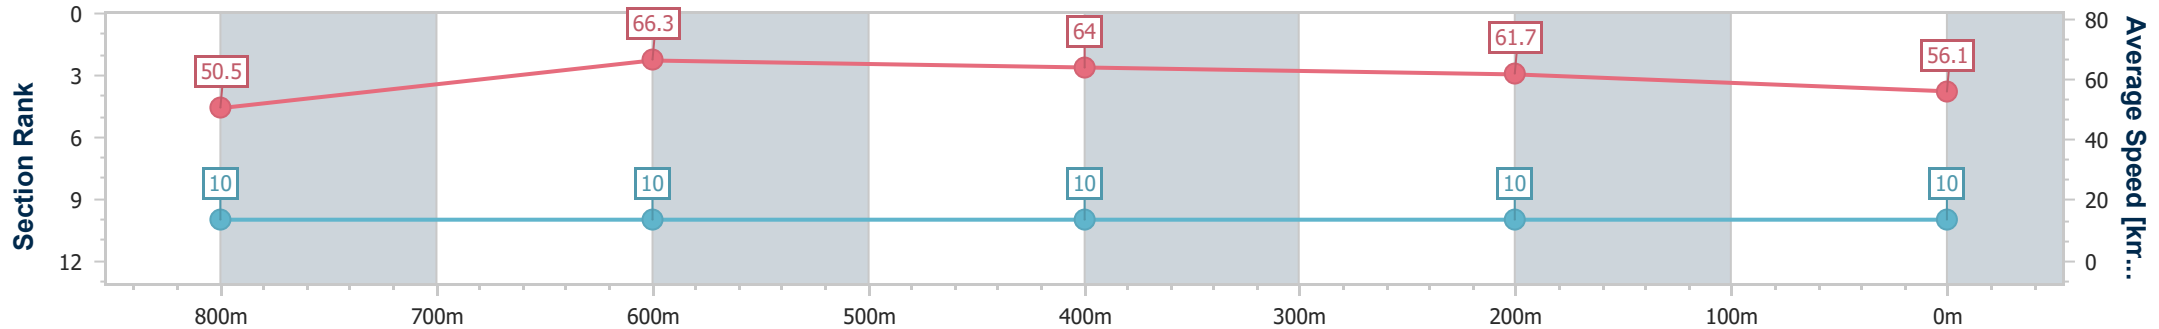

Horse/Jockey Name	Mishani Wolf
Final Rank	10
Fastest Section Time (Section)	0:10.76 (800m)
Top Speed [km/h] (Section)	67.5 (800m)
Race State	Finished

Sunshine Coast QLD Professional
Race 2: FLYING START SYNDICATIONS QTIS Two-Year-Old
Maiden Plate - 1000m

04 February 2024 - 14:50

Track Rating: Good 4, Weather: Fine, Rail Position: +6m Entire

Section	Overall	800m	600m	400m	200m
Section Times	1:00.94 [10] (0:14.31)	0:46.63 [10] (0:10.76)	0:35.87 [10] (0:11.37)	0:24.50 [10] (0:11.65)	0:12.85 [10] (0:12.85)
Average Speed [km/h]	50.5	66.3	64.0	61.7	56.1
Top Speed [km/h]	67.4	67.5	66.1	63.0	60.4
Avg. Dist. to Rail [m]	4.6	1.5	2.3	6.1	5.7
Avg. Stride Freq. [Hz]	2.2	2.4	2.3	2.3	2.2
Avg. Stride Length [m]	6.4	7.8	7.6	7.5	7.2

- [ ] Ranking at each section and finish
- -.-.- No data available at this section
- NA No data available