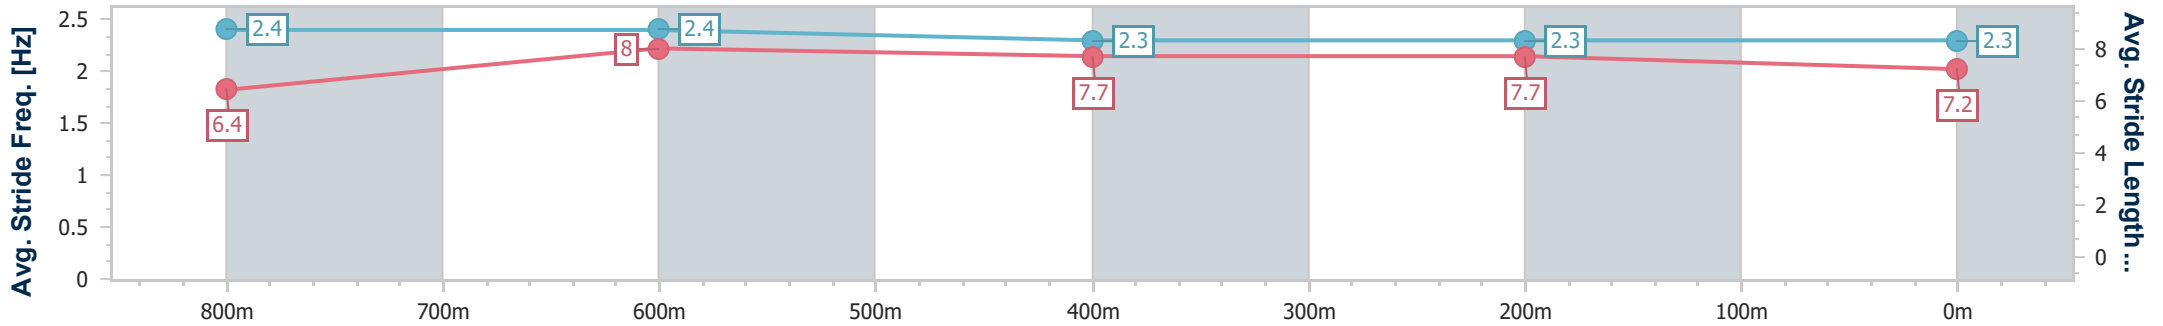

Horse/Jockey Name	Step Along
Final Rank	2
Fastest Section Time (Section)	0:10.69 (800m)
Top Speed [km/h] (Section)	70.8 (800m)
Race State	Finished

Sunshine Coast QLD Professional
Race 2: FLYING START SYNDICATIONS QTIS Two-Year-Old
Maiden Plate - 1000m

04 February 2024 - 14:50

Track Rating: Good 4, Weather: Fine, Rail Position: +6m Entire

Section	Overall	800m	600m	400m	200m
Section Times	0:59.02 [2] (0:13.23)	0:45.79 [1] (0:10.69)	0:35.10 [1] (0:11.42)	0:23.68 [1] (0:11.37)	0:12.31 [1] (0:12.31)
Average Speed [km/h]	54.5	68.1	63.7	63.3	58.5
Top Speed [km/h]	70.1	70.8	65.4	64.1	62.0
Avg. Dist. to Rail [m]	8.7	2.8	2.3	5.4	6.3
Avg. Stride Freq. [Hz]	2.4	2.4	2.3	2.3	2.3
Avg. Stride Length [m]	6.4	8.0	7.7	7.7	7.2

- [ ] Ranking at each section and finish
- -.-.- No data available at this section
- NA No data available