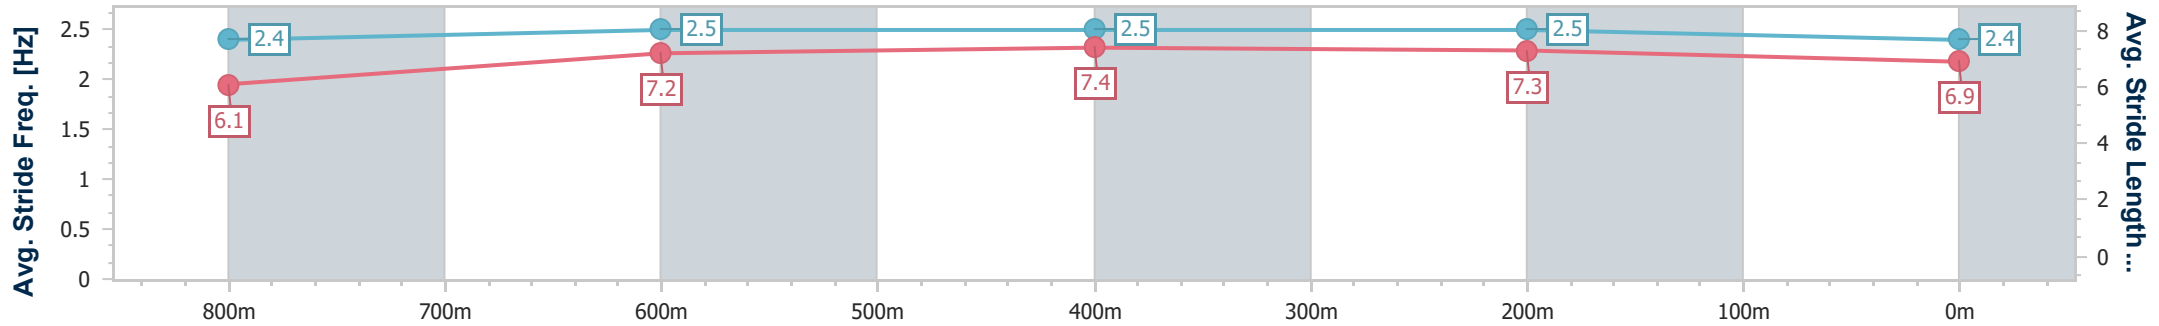

Horse/Jockey Name	Ready For Bucks
Final Rank	5
Fastest Section Time (Section)	0:11.14 (400m)
Top Speed [km/h] (Section)	68.3 (Overall)
Race State	Finished

Sunshine Coast QLD Professional
Race 2: FLYING START SYNDICATIONS QTIS Two-Year-Old
Maiden Plate - 1000m

04 February 2024 - 14:50

Track Rating: Good 4, Weather: Fine, Rail Position: +6m Entire

Section	Overall	800m	600m	400m	200m
Section Times	0:59.26 [5] (0:13.48)	0:45.78 [5] (0:11.18)	0:34.60 [5] (0:11.17)	0:23.43 [5] (0:11.14)	0:12.29 [3] (0:12.29)
Average Speed [km/h]	53.5	65.0	64.9	64.8	58.6
Top Speed [km/h]	68.3	66.1	66.6	66.2	62.6
Avg. Dist. to Rail [m]	5.9	2.3	1.6	7.6	8.5
Avg. Stride Freq. [Hz]	2.4	2.5	2.5	2.5	2.4
Avg. Stride Length [m]	6.1	7.2	7.4	7.3	6.9

- [ ] Ranking at each section and finish
- -.-.- No data available at this section
- NA No data available