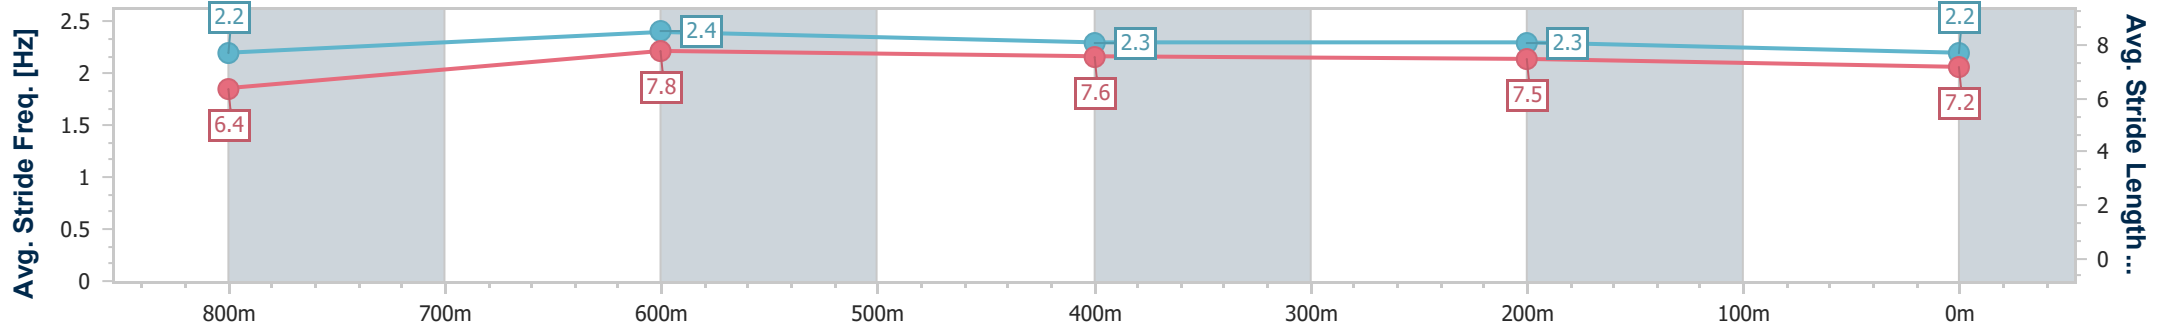

- [] Ranking at each section and finish
- .-.- No data available at this section
- NA No data available

Horse/Jockey Name	Mishani Wolf
Final Rank	10
Fastest Section Time (Section)	0:10.76 (800m)
Top Speed [km/h] (Section)	67.5 (800m)
Race State	Finished

Sunshine Coast QLD Professional
 Race 2: FLYING START SYNDICATIONS QTIS Two-Year-Old
 Maiden Plate - 1000m

04 February 2024 - 14:50

Track Rating: Good 4, Weather: Fine, Rail Position: +6m Entire

Section	Overall	800m	600m	400m	200m
Section Times	1:00.94 [10] (0:14.31)	0:46.63 [10] (0:10.76)	0:35.87 [10] (0:11.37)	0:24.50 [10] (0:11.65)	0:12.85 [10] (0:12.85)
Average Speed [km/h]	50.5	66.3	64.0	61.7	56.1
Top Speed [km/h]	67.4	67.5	66.1	63.0	60.4
Avg. Dist. to Rail [m]	4.6	1.5	2.3	6.1	5.7
Avg. Stride Freq. [Hz]	2.2	2.4	2.3	2.3	2.2
Avg. Stride Length [m]	6.4	7.8	7.6	7.5	7.2

- [] Ranking at each section and finish
- .-.- No data available at this section
- NA No data available