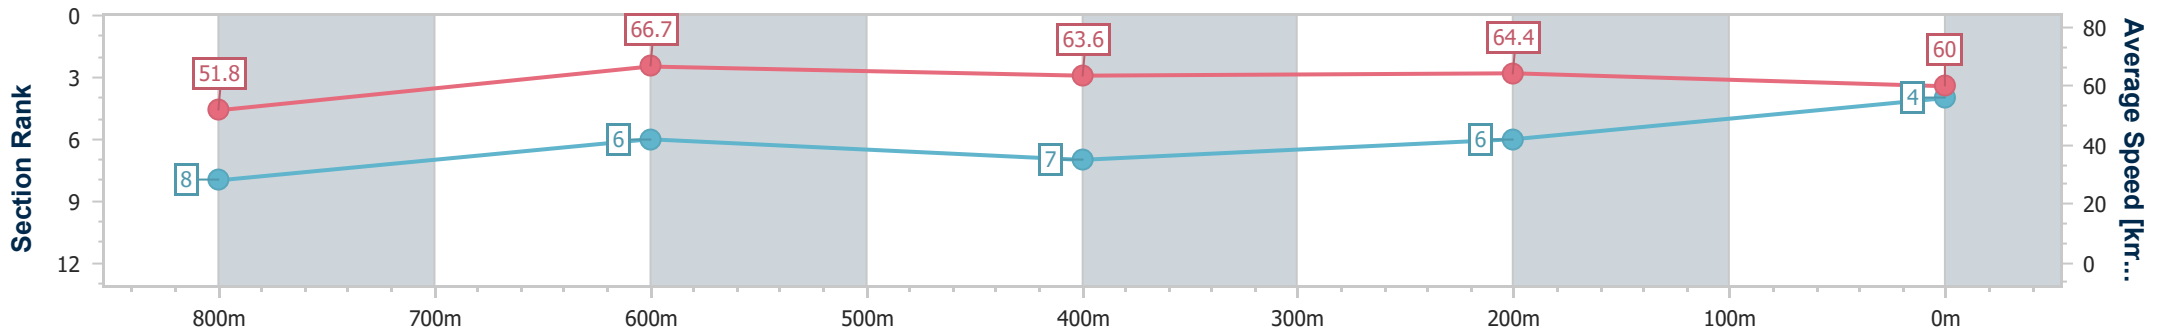

Horse/Jockey Name	Skyport Lane
Final Rank	4
Fastest Section Time (Section)	0:10.82 (800m)
Top Speed [km/h] (Section)	69.5 (Overall)
Race State	Finished

Sunshine Coast QLD Professional
Race 2: FLYING START SYNDICATIONS QTIS Two-Year-Old
Maiden Plate - 1000m

04 February 2024 - 14:50

Track Rating: Good 4, Weather: Fine, Rail Position: +6m Entire

Section	Overall	800m	600m	400m	200m
Section Times	0:59.24 [4] (0:13.89)	0:45.35 [8] (0:10.82)	0:34.53 [6] (0:11.33)	0:23.20 [7] (0:11.19)	0:12.01 [6] (0:12.01)
Average Speed [km/h]	51.8	66.7	63.6	64.4	60.0
Top Speed [km/h]	69.5	69.4	64.7	65.8	64.2
Avg. Dist. to Rail [m]	7.1	0.9	0.5	3.6	3.2
Avg. Stride Freq. [Hz]	2.2	2.4	2.4	2.4	2.3
Avg. Stride Length [m]	6.5	7.7	7.5	7.6	7.3

- [ ] Ranking at each section and finish
- -.-.- No data available at this section
- NA No data available