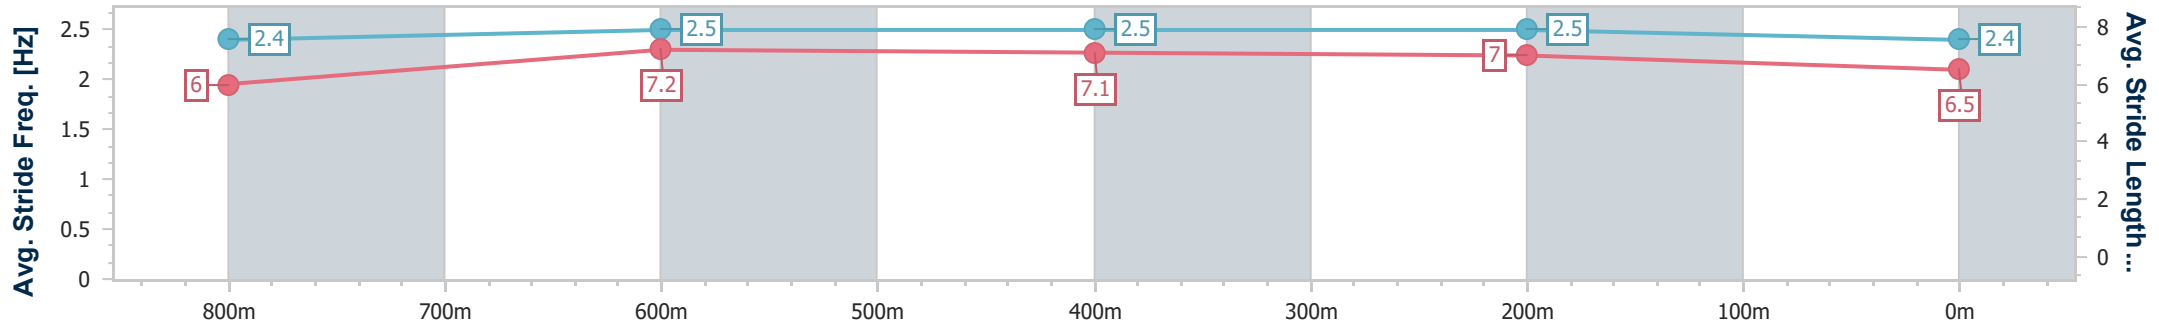

Horse/Jockey Name	Love Is A Rose
Final Rank	8
Fastest Section Time (Section)	0:10.93 (800m)
Top Speed [km/h] (Section)	68.6 (800m)
Race State	Finished

Sunshine Coast QLD Professional
Race 2: FLYING START SYNDICATIONS QTIS Two-Year-Old
Maiden Plate - 1000m

04 February 2024 - 14:50

Track Rating: Good 4, Weather: Fine, Rail Position: +6m Entire

Section	Overall	800m	600m	400m	200m
Section Times	1:00.48 [8] (0:13.84)	0:46.64 [7] (0:10.93)	0:35.71 [8] (0:11.42)	0:24.29 [8] (0:11.34)	0:12.95 [7] (0:12.95)
Average Speed [km/h]	52.1	66.0	63.5	63.6	55.6
Top Speed [km/h]	68.1	68.6	65.0	65.3	60.9
Avg. Dist. to Rail [m]	5.5	1.1	2.0	5.2	4.1
Avg. Stride Freq. [Hz]	2.4	2.5	2.5	2.5	2.4
Avg. Stride Length [m]	6.0	7.2	7.1	7.0	6.5

- [ ] Ranking at each section and finish
- -.-.- No data available at this section
- NA No data available