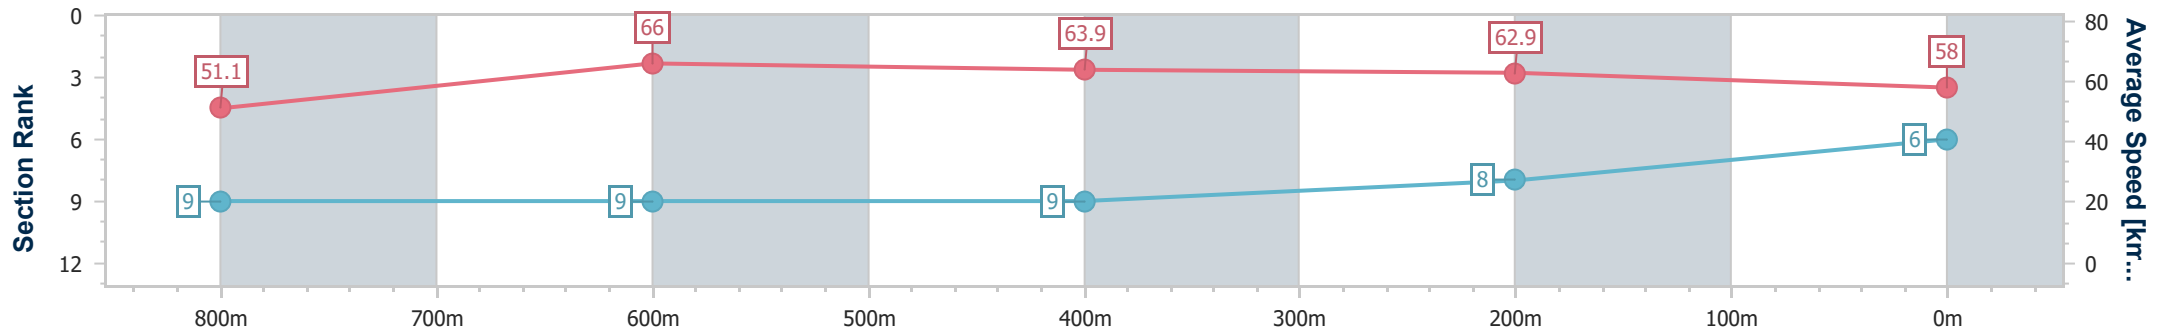

Horse/Jockey Name	Harley Charlie
Final Rank	6
Fastest Section Time (Section)	0:10.81 (800m)
Top Speed [km/h] (Section)	68.1 (Overall)
Race State	Finished

Sunshine Coast QLD Professional
Race 2: FLYING START SYNDICATIONS QTIS Two-Year-Old
Maiden Plate - 1000m

04 February 2024 - 14:50

Track Rating: Good 4, Weather: Fine, Rail Position: +6m Entire

Section	Overall	800m	600m	400m	200m
Section Times	1:00.04 [6] (0:14.07)	0:45.97 [9] (0:10.81)	0:35.16 [9] (0:11.32)	0:23.84 [9] (0:11.45)	0:12.39 [8] (0:12.39)
Average Speed [km/h]	51.1	66.0	63.9	62.9	58.0
Top Speed [km/h]	68.1	67.7	64.2	64.0	62.5
Avg. Dist. to Rail [m]	2.0	1.8	0.9	5.0	7.2
Avg. Stride Freq. [Hz]	2.2	2.2	2.2	2.2	2.1
Avg. Stride Length [m]	6.5	8.2	8.1	8.0	7.6

- [ ] Ranking at each section and finish
- -.-.- No data available at this section
- NA No data available