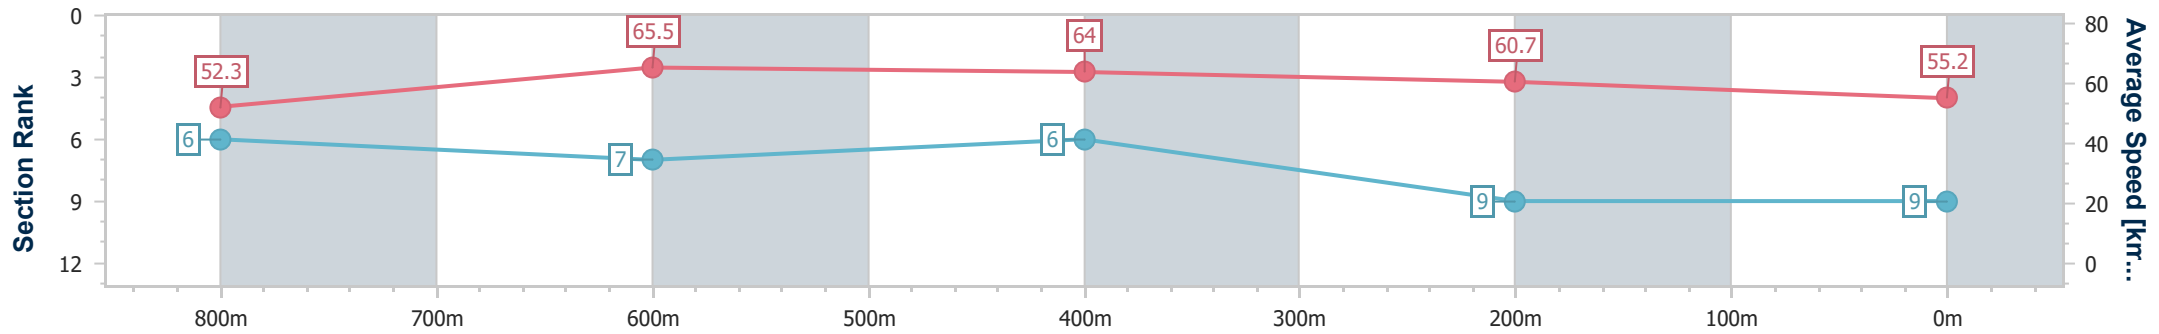

Horse/Jockey Name	Mishani Amore
Final Rank	9
Fastest Section Time (Section)	0:11.00 (800m)
Top Speed [km/h] (Section)	68.4 (Overall)
Race State	Finished

Sunshine Coast QLD Professional
Race 2: FLYING START SYNDICATIONS QTIS Two-Year-Old
Maiden Plate - 1000m

04 February 2024 - 14:50

Track Rating: Good 4, Weather: Fine, Rail Position: +6m Entire

Section	Overall	800m	600m	400m	200m
Section Times	1:00.74 [9] (0:13.74)	0:47.00 [6] (0:11.00)	0:36.00 [7] (0:11.10)	0:24.90 [6] (0:11.85)	0:13.05 [9] (0:13.05)
Average Speed [km/h]	52.3	65.5	64.0	60.7	55.2
Top Speed [km/h]	68.4	67.8	65.0	63.0	60.1
Avg. Dist. to Rail [m]	6.0	1.5	2.2	1.8	1.7
Avg. Stride Freq. [Hz]	2.5	2.6	2.6	2.5	2.4
Avg. Stride Length [m]	5.8	7.1	6.9	6.7	6.4

- [ ] Ranking at each section and finish
- -.-.- No data available at this section
- NA No data available