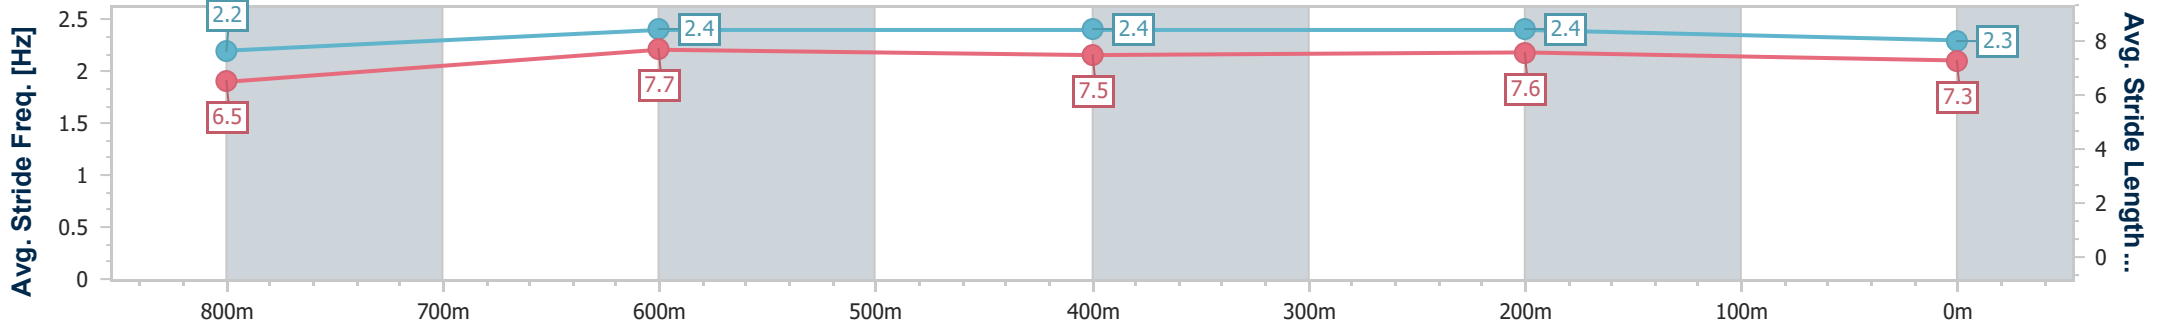

Horse/Jockey Name	Skyport Lane
Final Rank	4
Fastest Section Time (Section)	0:10.82 (800m)
Top Speed [km/h] (Section)	69.5 (Overall)
Race State	Finished

Sunshine Coast QLD Professional
Race 2: FLYING START SYNDICATIONS QTIS Two-Year-Old
Maiden Plate - 1000m

04 February 2024 - 14:50

Track Rating: Good 4, Weather: Fine, Rail Position: +6m Entire

Section	Overall	800m	600m	400m	200m
Section Times	0:59.24 [4] (0:13.89)	0:45.35 [8] (0:10.82)	0:34.53 [6] (0:11.33)	0:23.20 [7] (0:11.19)	0:12.01 [6] (0:12.01)
Average Speed [km/h]	51.8	66.7	63.6	64.4	60.0
Top Speed [km/h]	69.5	69.4	64.7	65.8	64.2
Avg. Dist. to Rail [m]	7.1	0.9	0.5	3.6	3.2
Avg. Stride Freq. [Hz]	2.2	2.4	2.4	2.4	2.3
Avg. Stride Length [m]	6.5	7.7	7.5	7.6	7.3

- [ ] Ranking at each section and finish
- -.-.- No data available at this section
- NA No data available