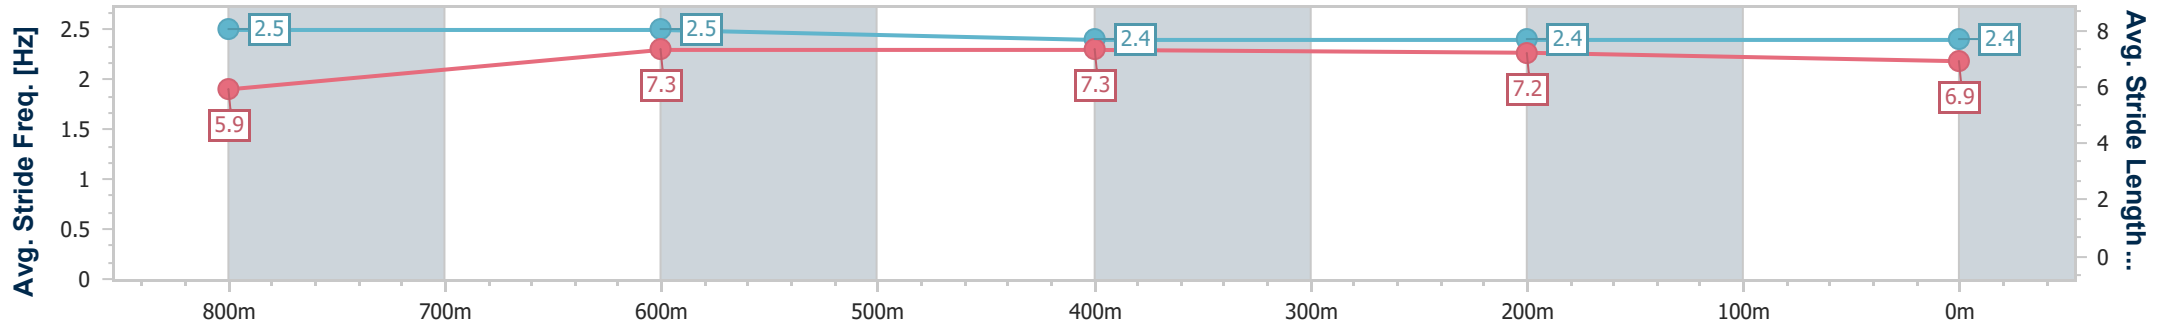

Horse/Jockey Name	Pumicestone Road
Final Rank	3
Fastest Section Time (Section)	0:10.92 (800m)
Top Speed [km/h] (Section)	71.3 (Overall)
Race State	Finished

Sunshine Coast QLD Professional
Race 2: FLYING START SYNDICATIONS QTIS Two-Year-Old
Maiden Plate - 1000m

04 February 2024 - 14:50

Track Rating: Good 4, Weather: Fine, Rail Position: +6m Entire

Section	Overall	800m	600m	400m	200m
Section Times	0:59.13 [3] (0:13.40)	0:45.73 [4] (0:10.92)	0:34.81 [4] (0:11.41)	0:23.40 [4] (0:11.31)	0:12.09 [4] (0:12.09)
Average Speed [km/h]	53.8	66.1	64.2	63.5	59.7
Top Speed [km/h]	71.3	70.4	65.3	64.9	62.0
Avg. Dist. to Rail [m]	3.7	0.9	2.8	3.6	0.8
Avg. Stride Freq. [Hz]	2.5	2.5	2.4	2.4	2.4
Avg. Stride Length [m]	5.9	7.3	7.3	7.2	6.9

- [ ] Ranking at each section and finish
- -.-.- No data available at this section
- NA No data available