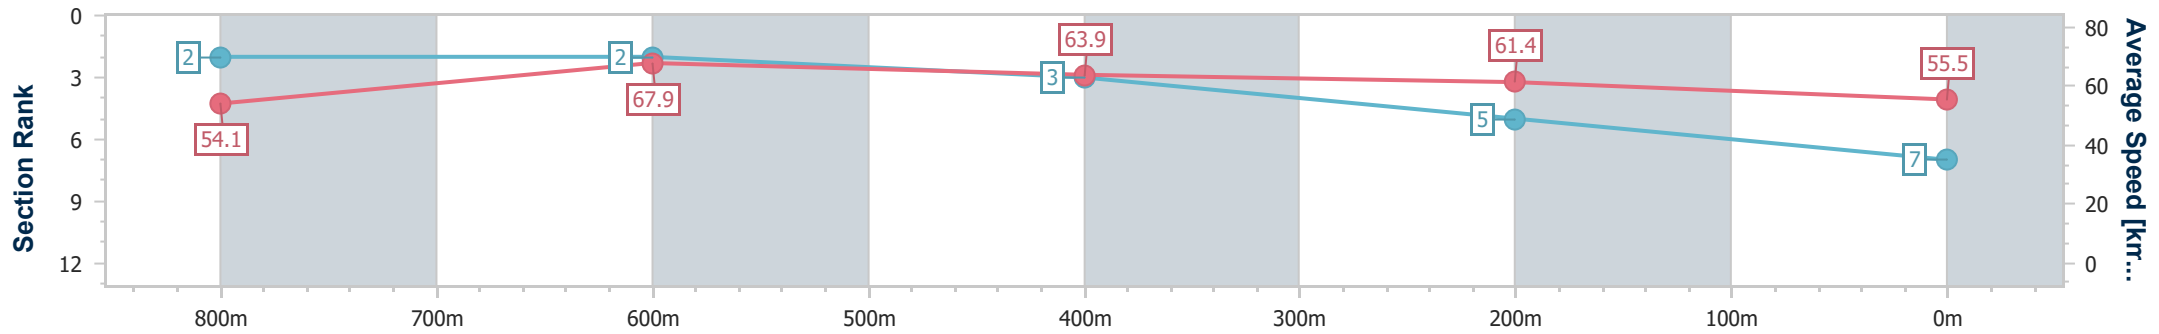

Horse/Jockey Name	Allez Paris
Final Rank	7
Fastest Section Time (Section)	0:10.68 (800m)
Top Speed [km/h] (Section)	69.9 (Overall)
Race State	Finished

Sunshine Coast QLD Professional
Race 2: FLYING START SYNDICATIONS QTIS Two-Year-Old
Maiden Plate - 1000m

04 February 2024 - 14:50

Track Rating: Good 4, Weather: Fine, Rail Position: +6m Entire

Section	Overall	800m	600m	400m	200m
Section Times	1:00.10 [7] (0:13.32)	0:46.78 [2] (0:10.68)	0:36.10 [2] (0:11.42)	0:24.68 [3] (0:11.74)	0:12.94 [5] (0:12.94)
Average Speed [km/h]	54.1	67.9	63.9	61.4	55.5
Top Speed [km/h]	69.9	69.8	66.1	62.5	59.2
Avg. Dist. to Rail [m]	10.4	3.3	2.1	6.7	7.7
Avg. Stride Freq. [Hz]	2.5	2.6	2.4	2.4	2.3
Avg. Stride Length [m]	6.0	7.4	7.4	7.1	6.7

- [ ] Ranking at each section and finish
- -.-.- No data available at this section
- NA No data available