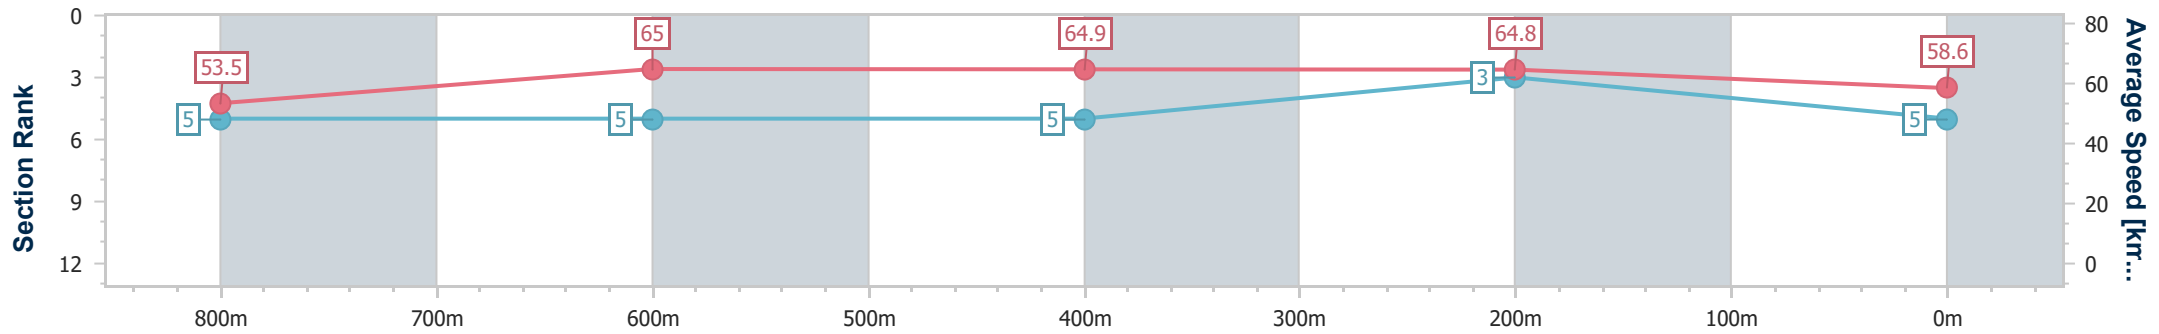

Horse/Jockey Name	Ready For Bucks
Final Rank	5
Fastest Section Time (Section)	0:11.14 (400m)
Top Speed [km/h] (Section)	68.3 (Overall)
Race State	Finished

Sunshine Coast QLD Professional
Race 2: FLYING START SYNDICATIONS QTIS Two-Year-Old
Maiden Plate - 1000m

04 February 2024 - 14:50

Track Rating: Good 4, Weather: Fine, Rail Position: +6m Entire

Section	Overall	800m	600m	400m	200m
Section Times	0:59.26 [5] (0:13.48)	0:45.78 [5] (0:11.18)	0:34.60 [5] (0:11.17)	0:23.43 [5] (0:11.14)	0:12.29 [3] (0:12.29)
Average Speed [km/h]	53.5	65.0	64.9	64.8	58.6
Top Speed [km/h]	68.3	66.1	66.6	66.2	62.6
Avg. Dist. to Rail [m]	5.9	2.3	1.6	7.6	8.5
Avg. Stride Freq. [Hz]	2.4	2.5	2.5	2.5	2.4
Avg. Stride Length [m]	6.1	7.2	7.4	7.3	6.9

- [ ] Ranking at each section and finish
- -.-.- No data available at this section
- NA No data available