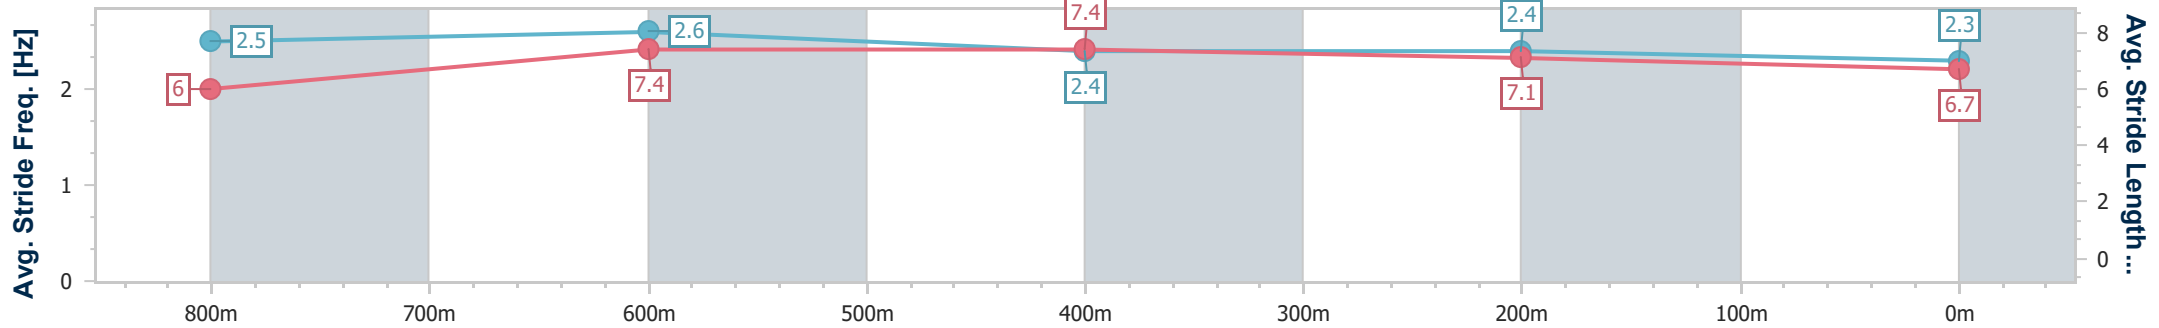

Horse/Jockey Name	Allez Paris
Final Rank	7
Fastest Section Time (Section)	0:10.68 (800m)
Top Speed [km/h] (Section)	69.9 (Overall)
Race State	Finished

Sunshine Coast QLD Professional
Race 2: FLYING START SYNDICATIONS QTIS Two-Year-Old
Maiden Plate - 1000m

04 February 2024 - 14:50

Track Rating: Good 4, Weather: Fine, Rail Position: +6m Entire

Section	Overall	800m	600m	400m	200m
Section Times	1:00.10 [7] (0:13.32)	0:46.78 [2] (0:10.68)	0:36.10 [2] (0:11.42)	0:24.68 [3] (0:11.74)	0:12.94 [5] (0:12.94)
Average Speed [km/h]	54.1	67.9	63.9	61.4	55.5
Top Speed [km/h]	69.9	69.8	66.1	62.5	59.2
Avg. Dist. to Rail [m]	10.4	3.3	2.1	6.7	7.7
Avg. Stride Freq. [Hz]	2.5	2.6	2.4	2.4	2.3
Avg. Stride Length [m]	6.0	7.4	7.4	7.1	6.7

- [ ] Ranking at each section and finish
- -.-.- No data available at this section
- NA No data available