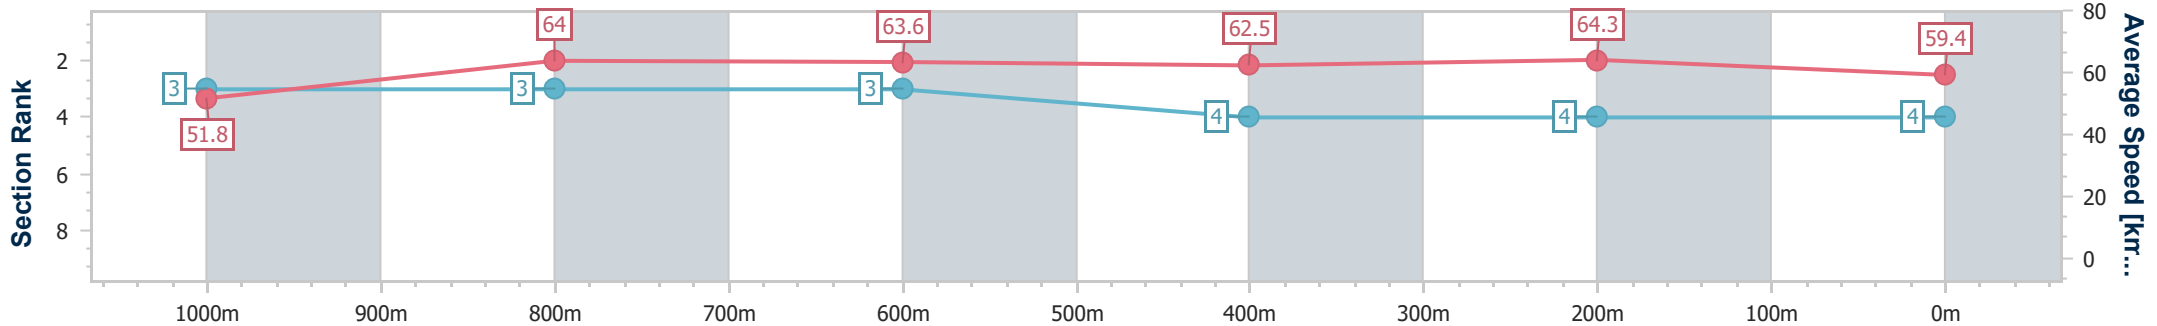

Horse/Jockey Name	Vocals
Final Rank	4
Fastest Section Time (Section)	0:11.23 (400m)
Top Speed [km/h] (Section)	65.6 (400m)
Race State	Finished

Eagle Farm QLD Professional
Race 1: STRADBROKE SEASON ON SALE NOW Maiden
Handicap - 1200m
07 February 2024 - 14:14
Track Rating: Good 4, Weather: Fine, Rail Position: +9.5 Entire

BRISBANE
RACING CLUB

Section	Overall	1000m	800m	600m	400m	200m
Section Times	1:11.85 [4] (0:13.96)	0:57.89 [3] (0:11.41)	0:46.48 [3] (0:11.48)	0:35.00 [3] (0:11.68)	0:23.32 [4] (0:11.23)	0:12.09 [4] (0:12.09)
Average Speed [km/h]	51.8	64.0	63.6	62.5	64.3	59.4
Top Speed [km/h]	65.3	65.2	64.9	65.3	65.6	62.8
Avg. Dist. to Rail [m]	2.1	3.4	3.2	2.7	2.0	0.8
Avg. Stride Freq. [Hz]	2.4	2.5	2.5	2.5	2.5	2.4
Avg. Stride Length [m]	6.0	6.9	7.1	7.1	7.2	6.9

- [ ] Ranking at each section and finish
- -.-.- No data available at this section
- NA No data available