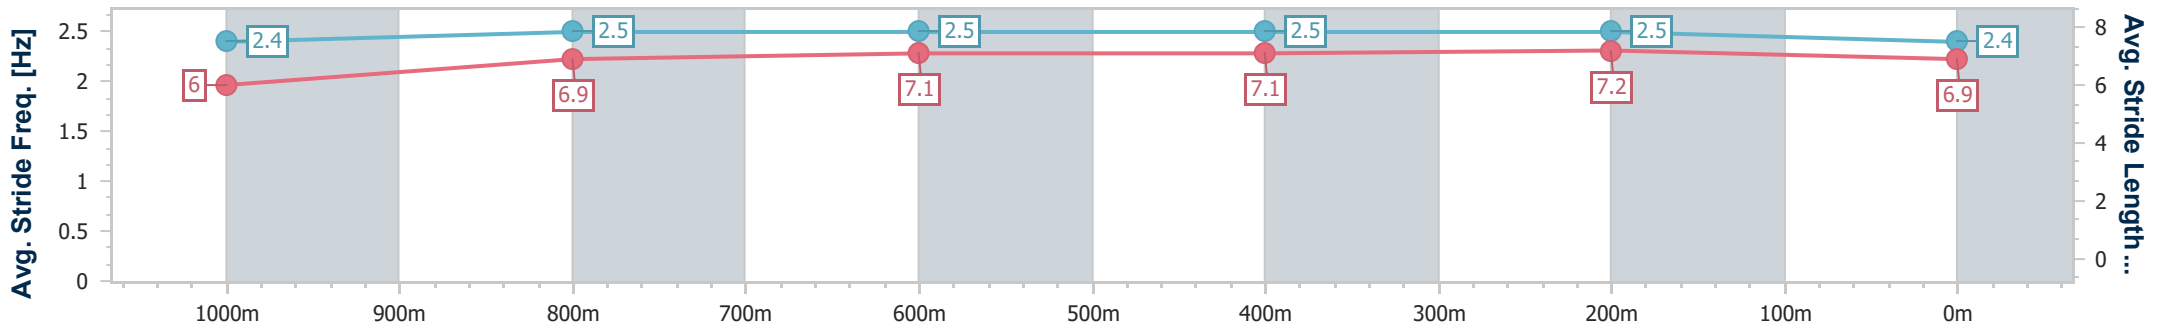

Horse/Jockey Name	Vocals
Final Rank	4
Fastest Section Time (Section)	0:11.23 (400m)
Top Speed [km/h] (Section)	65.6 (400m)
Race State	Finished

Eagle Farm QLD Professional
Race 1: STRADBROKE SEASON ON SALE NOW Maiden
Handicap - 1200m
07 February 2024 - 14:14
Track Rating: Good 4, Weather: Fine, Rail Position: +9.5 Entire

BRISBANE
RACING CLUB

Section	Overall	1000m	800m	600m	400m	200m
Section Times	1:11.85 [4] (0:13.96)	0:57.89 [3] (0:11.41)	0:46.48 [3] (0:11.48)	0:35.00 [3] (0:11.68)	0:23.32 [4] (0:11.23)	0:12.09 [4] (0:12.09)
Average Speed [km/h]	51.8	64.0	63.6	62.5	64.3	59.4
Top Speed [km/h]	65.3	65.2	64.9	65.3	65.6	62.8
Avg. Dist. to Rail [m]	2.1	3.4	3.2	2.7	2.0	0.8
Avg. Stride Freq. [Hz]	2.4	2.5	2.5	2.5	2.5	2.4
Avg. Stride Length [m]	6.0	6.9	7.1	7.1	7.2	6.9

- [ ] Ranking at each section and finish
- -.-.- No data available at this section
- NA No data available