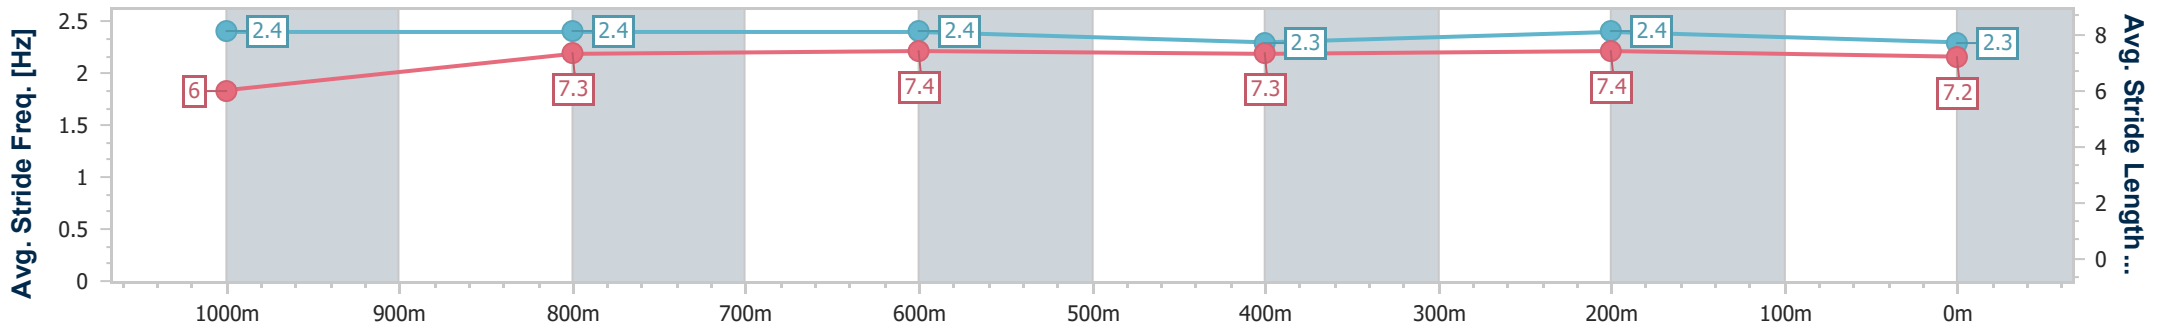

Horse/Jockey Name	Find My Calm
Final Rank	7
Fastest Section Time (Section)	0:11.35 (1000m)
Top Speed [km/h] (Section)	65.1 (1000m)
Race State	Finished

Eagle Farm QLD Professional
Race 1: STRADBROKE SEASON ON SALE NOW Maiden Handicap - 1200m
07 February 2024 - 14:14
Track Rating: Good 4, Weather: Fine, Rail Position: +9.5 Entire

BRISBANE RACING CLUB

Section	Overall	1000m	800m	600m	400m	200m
Section Times	1:12.27 [7] (0:14.05)	0:58.22 [4] (0:11.35)	0:46.87 [5] (0:11.53)	0:35.34 [5] (0:11.78)	0:23.56 [5] (0:11.46)	0:12.10 [6] (0:12.10)
Average Speed [km/h]	51.5	63.9	62.8	61.1	62.7	59.6
Top Speed [km/h]	64.3	65.1	64.1	62.5	63.9	63.1
Avg. Dist. to Rail [m]	1.1	2.2	1.2	0.5	0.4	0.6
Avg. Stride Freq. [Hz]	2.4	2.4	2.4	2.3	2.4	2.3
Avg. Stride Length [m]	6.0	7.3	7.4	7.3	7.4	7.2

- [ ] Ranking at each section and finish
- -.-.- No data available at this section
- NA No data available