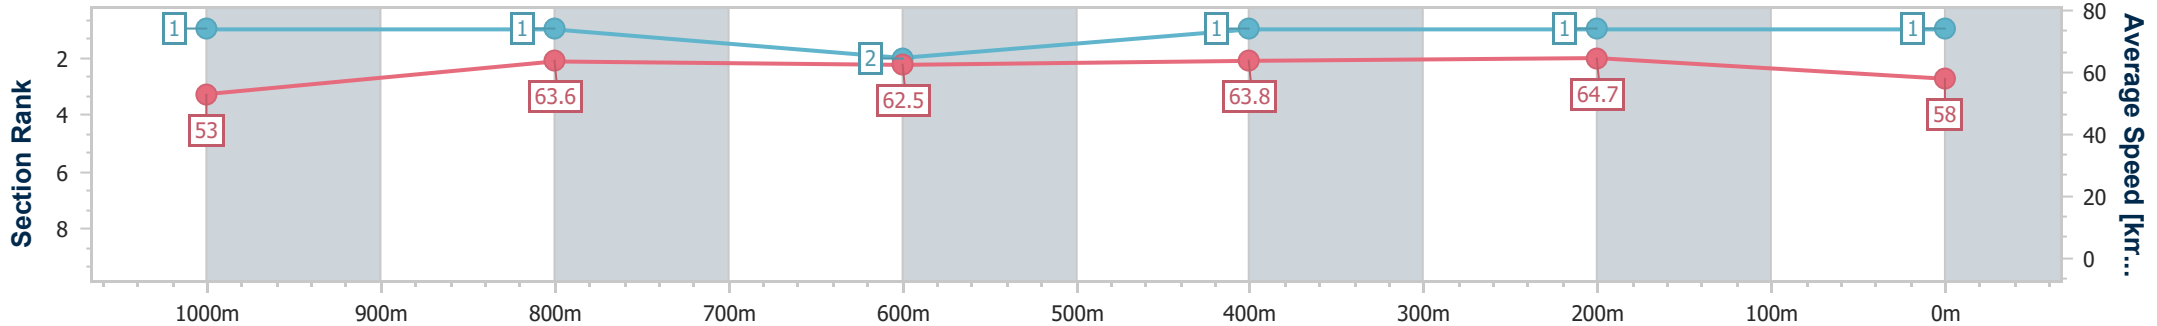

Horse/Jockey Name	To Wish
Final Rank	1
Fastest Section Time (Section)	0:11.14 (400m)
Top Speed [km/h] (Section)	66.8 (Overall)
Race State	Finished

Eagle Farm QLD Professional  
 Race 1: STRADBROKE SEASON ON SALE NOW Maiden  
 Handicap - 1200m  
 07 February 2024 - 14:14  
 Track Rating: Good 4, Weather: Fine, Rail Position: +9.5 Entire

BRISBANE  
 RACING CLUB

Section	Overall	1000m	800m	600m	400m	200m
Section Times	1:11.48 [1] (0:13.67)	0:57.81 [1] (0:11.42)	0:46.39 [1] (0:11.56)	0:34.83 [2] (0:11.28)	0:23.55 [1] (0:11.14)	0:12.41 [1] (0:12.41)
Average Speed [km/h]	53.0	63.6	62.5	63.8	64.7	58.0
Top Speed [km/h]	66.8	65.1	64.5	65.2	65.9	61.0
Avg. Dist. to Rail [m]	3.3	2.4	1.3	0.5	0.9	0.9
Avg. Stride Freq. [Hz]	2.4	2.4	2.3	2.3	2.4	2.3
Avg. Stride Length [m]	6.2	7.5	7.5	7.6	7.4	7.0