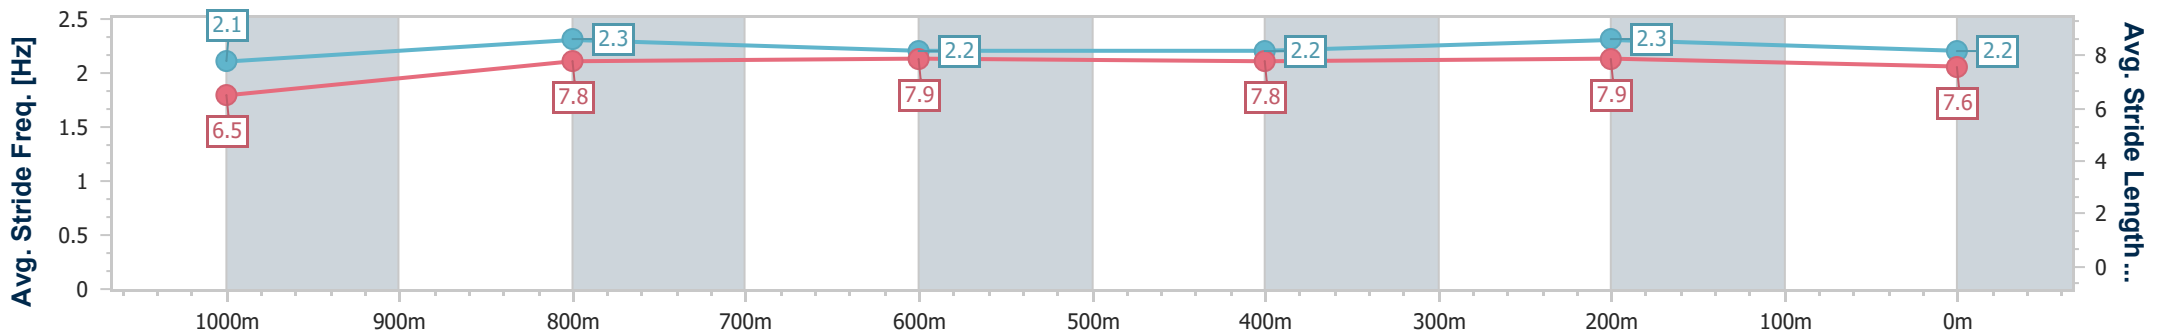

Horse/Jockey Name	Sir Leonidas
Final Rank	3
Fastest Section Time (Section)	0:11.12 (400m)
Top Speed [km/h] (Section)	67.3 (400m)
Race State	Finished

Eagle Farm QLD Professional
Race 1: STRADBROKE SEASON ON SALE NOW Maiden
Handicap - 1200m
07 February 2024 - 14:14
Track Rating: Good 4, Weather: Fine, Rail Position: +9.5 Entire

BRISBANE
RACING CLUB

Section	Overall	1000m	800m	600m	400m	200m
Section Times	1:11.84 [3] (0:14.39)	0:57.45 [7] (0:11.32)	0:46.13 [6] (0:11.44)	0:34.69 [6] (0:11.63)	0:23.06 [6] (0:11.12)	0:11.94 [5] (0:11.94)
Average Speed [km/h]	50.2	64.2	63.8	62.8	64.6	60.5
Top Speed [km/h]	63.9	65.0	64.7	64.3	67.3	63.2
Avg. Dist. to Rail [m]	2.7	2.4	2.6	2.3	1.9	1.2
Avg. Stride Freq. [Hz]	2.1	2.3	2.2	2.2	2.3	2.2
Avg. Stride Length [m]	6.5	7.8	7.9	7.8	7.9	7.6

- [ ] Ranking at each section and finish
- -.-.- No data available at this section
- NA No data available