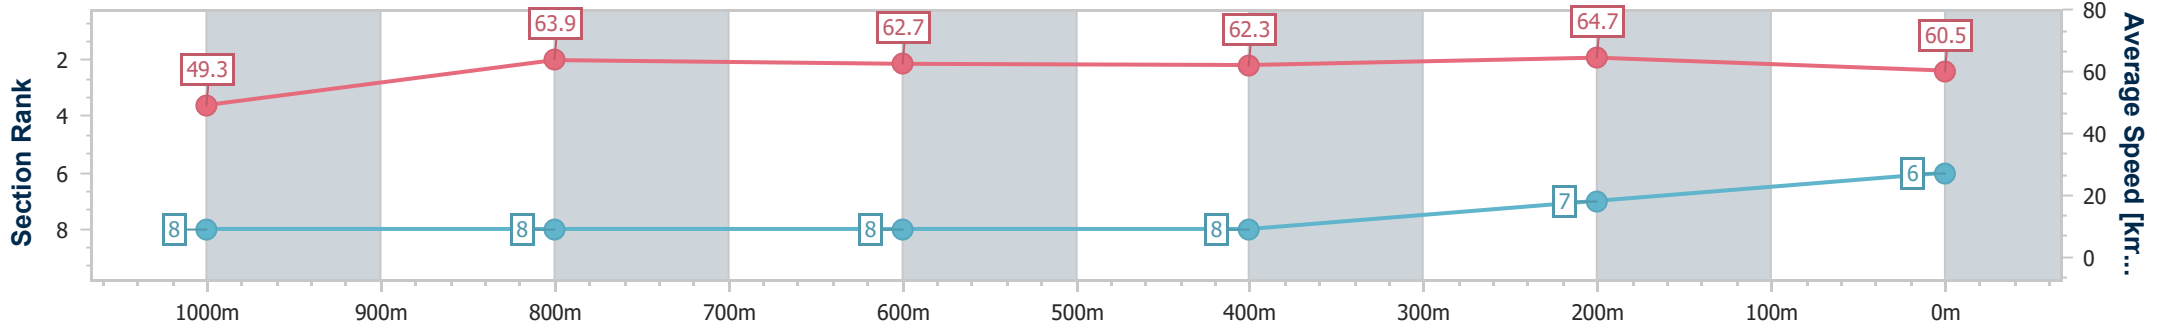

Horse/Jockey Name	Taycan
Final Rank	6
Fastest Section Time (Section)	0:11.15 (400m)
Top Speed [km/h] (Section)	66.3 (400m)
Race State	Finished

Eagle Farm QLD Professional
Race 1: STRADBROKE SEASON ON SALE NOW Maiden
Handicap - 1200m
07 February 2024 - 14:14
Track Rating: Good 4, Weather: Fine, Rail Position: +9.5 Entire

BRISBANE
RACING CLUB

Section	Overall	1000m	800m	600m	400m	200m
Section Times	1:12.18 [6] (0:14.70)	0:57.48 [8] (0:11.37)	0:46.11 [8] (0:11.51)	0:34.60 [8] (0:11.54)	0:23.06 [8] (0:11.15)	0:11.91 [7] (0:11.91)
Average Speed [km/h]	49.3	63.9	62.7	62.3	64.7	60.5
Top Speed [km/h]	62.3	64.8	65.3	64.5	66.3	62.9
Avg. Dist. to Rail [m]	6.0	1.5	1.1	0.5	2.7	3.6
Avg. Stride Freq. [Hz]	2.3	2.3	2.3	2.3	2.4	2.3
Avg. Stride Length [m]	6.0	7.6	7.6	7.6	7.5	7.2

- [ ] Ranking at each section and finish
- -.-.- No data available at this section
- NA No data available