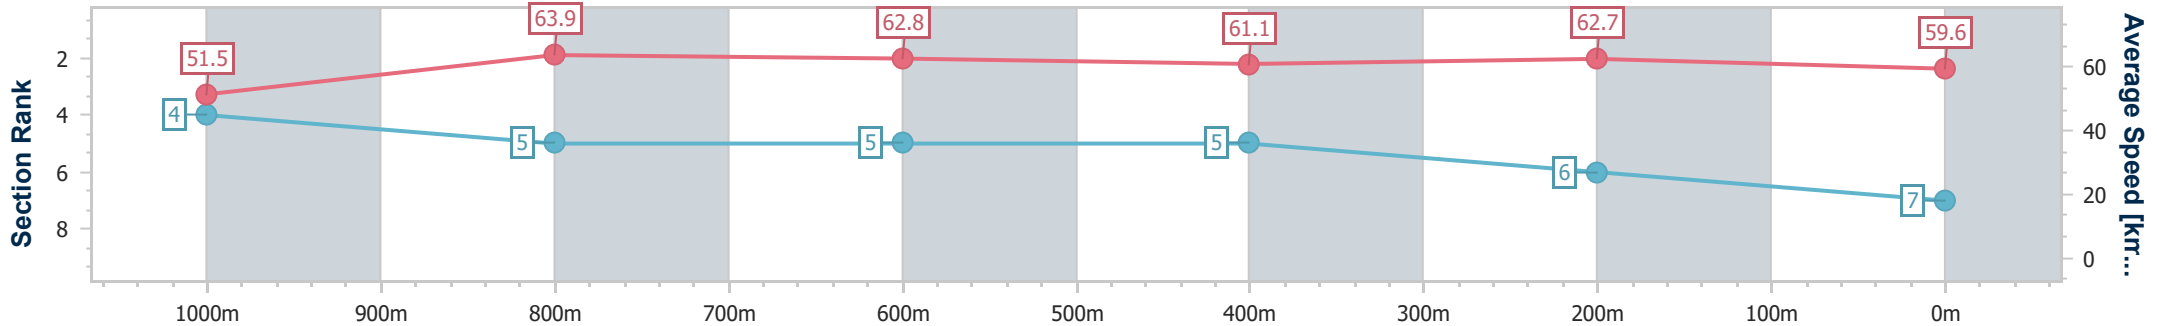

Horse/Jockey Name	Find My Calm
Final Rank	7
Fastest Section Time (Section)	0:11.35 (1000m)
Top Speed [km/h] (Section)	65.1 (1000m)
Race State	Finished

Eagle Farm QLD Professional
Race 1: STRADBROKE SEASON ON SALE NOW Maiden Handicap - 1200m
07 February 2024 - 14:14
Track Rating: Good 4, Weather: Fine, Rail Position: +9.5 Entire

BRISBANE RACING CLUB

Section	Overall	1000m	800m	600m	400m	200m
Section Times	1:12.27 [7] (0:14.05)	0:58.22 [4] (0:11.35)	0:46.87 [5] (0:11.53)	0:35.34 [5] (0:11.78)	0:23.56 [5] (0:11.46)	0:12.10 [6] (0:12.10)
Average Speed [km/h]	51.5	63.9	62.8	61.1	62.7	59.6
Top Speed [km/h]	64.3	65.1	64.1	62.5	63.9	63.1
Avg. Dist. to Rail [m]	1.1	2.2	1.2	0.5	0.4	0.6
Avg. Stride Freq. [Hz]	2.4	2.4	2.4	2.3	2.4	2.3
Avg. Stride Length [m]	6.0	7.3	7.4	7.3	7.4	7.2

- [ ] Ranking at each section and finish
- -.-.- No data available at this section
- NA No data available