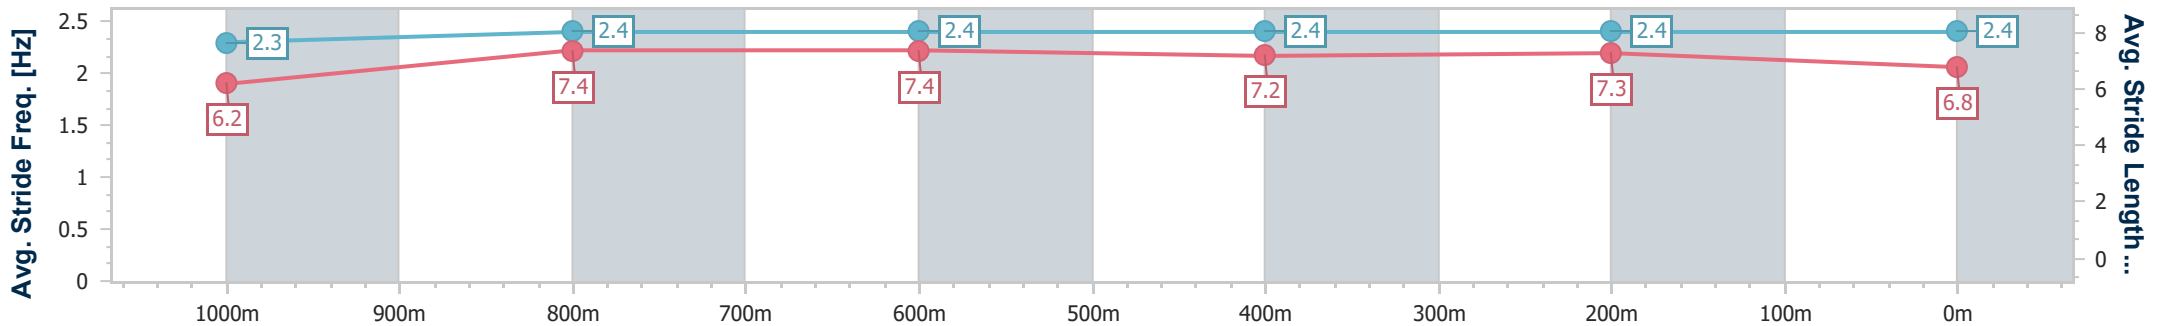

Horse/Jockey Name	Kelanoa
Final Rank	5
Fastest Section Time (Section)	0:11.29 (1000m)
Top Speed [km/h] (Section)	65.9 (1000m)
Race State	Finished

Eagle Farm QLD Professional
Race 1: STRADBROKE SEASON ON SALE NOW Maiden
Handicap - 1200m
07 February 2024 - 14:14
Track Rating: Good 4, Weather: Fine, Rail Position: +9.5 Entire

BRISBANE
RACING CLUB

Section	Overall	1000m	800m	600m	400m	200m
Section Times	1:12.07 [5] (0:14.08)	0:57.99 [5] (0:11.29)	0:46.70 [4] (0:11.51)	0:35.19 [4] (0:11.42)	0:23.77 [3] (0:11.35)	0:12.42 [3] (0:12.42)
Average Speed [km/h]	51.4	64.5	63.6	63.4	63.5	57.8
Top Speed [km/h]	63.8	65.9	65.9	64.7	64.7	61.2
Avg. Dist. to Rail [m]	5.4	3.0	2.7	1.5	2.3	3.0
Avg. Stride Freq. [Hz]	2.3	2.4	2.4	2.4	2.4	2.4
Avg. Stride Length [m]	6.2	7.4	7.4	7.2	7.3	6.8

- [ ] Ranking at each section and finish
- -.-.- No data available at this section
- NA No data available