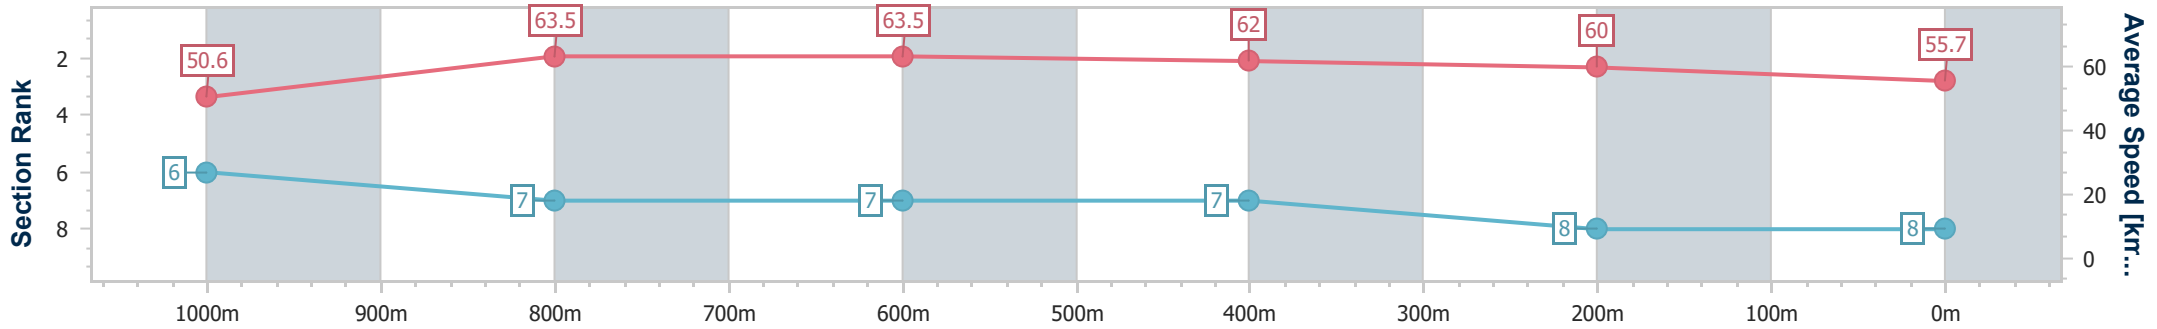

Horse/Jockey Name	That Kiss
Final Rank	8
Fastest Section Time (Section)	0:11.51 (1000m)
Top Speed [km/h] (Section)	65.0 (1000m)
Race State	Finished

Eagle Farm QLD Professional
Race 1: STRADBROKE SEASON ON SALE NOW Maiden
Handicap - 1200m
07 February 2024 - 14:14
Track Rating: Good 4, Weather: Fine, Rail Position: +9.5 Entire

BRISBANE
RACING CLUB

Section	Overall	1000m	800m	600m	400m	200m
Section Times	1:14.07 [8] (0:14.33)	0:59.74 [6] (0:11.51)	0:48.23 [7] (0:11.53)	0:36.70 [7] (0:11.73)	0:24.97 [7] (0:12.06)	0:12.91 [8] (0:12.91)
Average Speed [km/h]	50.6	63.5	63.5	62.0	60.0	55.7
Top Speed [km/h]	63.3	65.0	64.7	62.9	61.5	58.8
Avg. Dist. to Rail [m]	4.5	3.3	3.4	2.8	3.8	1.7
Avg. Stride Freq. [Hz]	2.3	2.4	2.4	2.3	2.4	2.3
Avg. Stride Length [m]	6.0	7.2	7.3	7.3	7.1	6.7

- [ ] Ranking at each section and finish
- -.-.- No data available at this section
- NA No data available