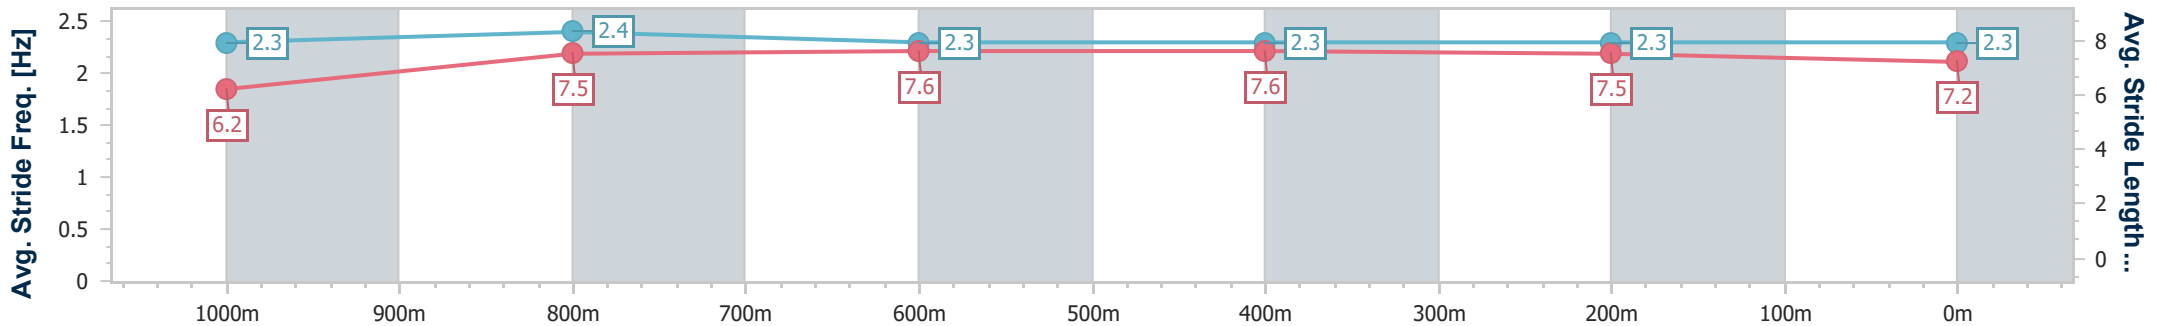

Horse/Jockey Name	Smokin' De Quo
Final Rank	2
Fastest Section Time (Section)	0:11.30 (1000m)
Top Speed [km/h] (Section)	65.8 (Overall)
Race State	Finished

Eagle Farm QLD Professional
Race 1: STRADBROKE SEASON ON SALE NOW Maiden
Handicap - 1200m
07 February 2024 - 14:14
Track Rating: Good 4, Weather: Fine, Rail Position: +9.5 Entire

BRISBANE
RACING CLUB

Section	Overall	1000m	800m	600m	400m	200m
Section Times	1:11.66 [2] (0:13.87)	0:57.79 [2] (0:11.30)	0:46.49 [2] (0:11.47)	0:35.02 [1] (0:11.43)	0:23.59 [2] (0:11.47)	0:12.12 [2] (0:12.12)
Average Speed [km/h]	52.3	64.3	63.4	63.2	63.0	59.3
Top Speed [km/h]	65.8	65.5	65.0	64.4	64.3	61.7
Avg. Dist. to Rail [m]	5.3	2.6	1.7	0.8	2.1	2.3
Avg. Stride Freq. [Hz]	2.3	2.4	2.3	2.3	2.3	2.3
Avg. Stride Length [m]	6.2	7.5	7.6	7.6	7.5	7.2

- [ ] Ranking at each section and finish
- -.-.- No data available at this section
- NA No data available