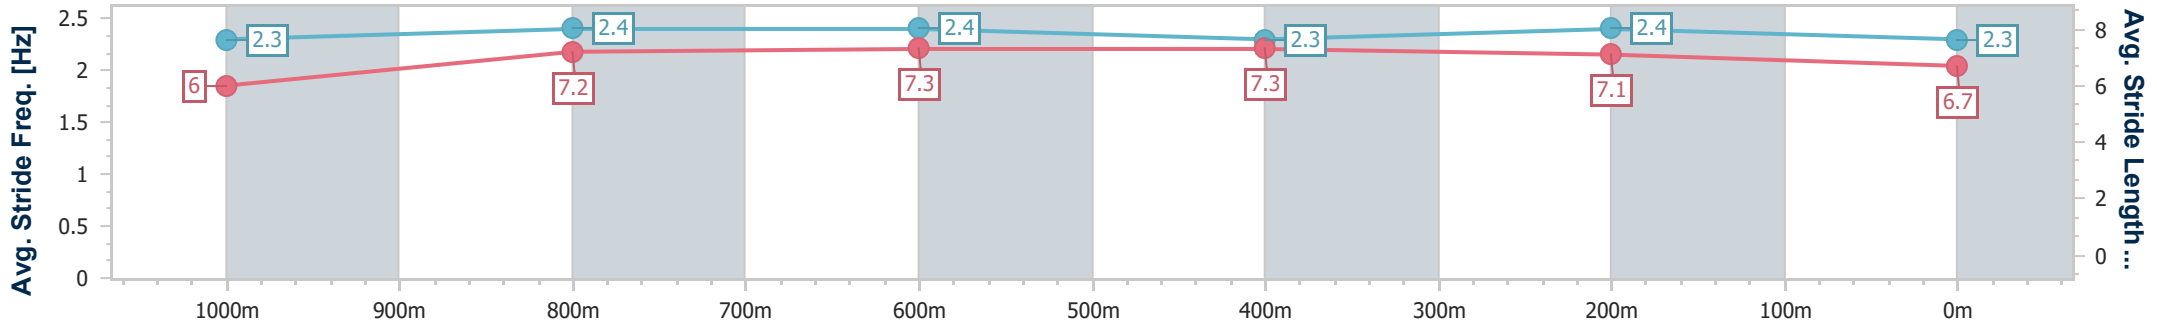

Horse/Jockey Name	That Kiss
Final Rank	8
Fastest Section Time (Section)	0:11.51 (1000m)
Top Speed [km/h] (Section)	65.0 (1000m)
Race State	Finished

Eagle Farm QLD Professional
Race 1: STRADBROKE SEASON ON SALE NOW Maiden
Handicap - 1200m
07 February 2024 - 14:14
Track Rating: Good 4, Weather: Fine, Rail Position: +9.5 Entire

BRISBANE
RACING CLUB

Section	Overall	1000m	800m	600m	400m	200m
Section Times	1:14.07 [8] (0:14.33)	0:59.74 [6] (0:11.51)	0:48.23 [7] (0:11.53)	0:36.70 [7] (0:11.73)	0:24.97 [7] (0:12.06)	0:12.91 [8] (0:12.91)
Average Speed [km/h]	50.6	63.5	63.5	62.0	60.0	55.7
Top Speed [km/h]	63.3	65.0	64.7	62.9	61.5	58.8
Avg. Dist. to Rail [m]	4.5	3.3	3.4	2.8	3.8	1.7
Avg. Stride Freq. [Hz]	2.3	2.4	2.4	2.3	2.4	2.3
Avg. Stride Length [m]	6.0	7.2	7.3	7.3	7.1	6.7

- [ ] Ranking at each section and finish
- -.-.- No data available at this section
- NA No data available