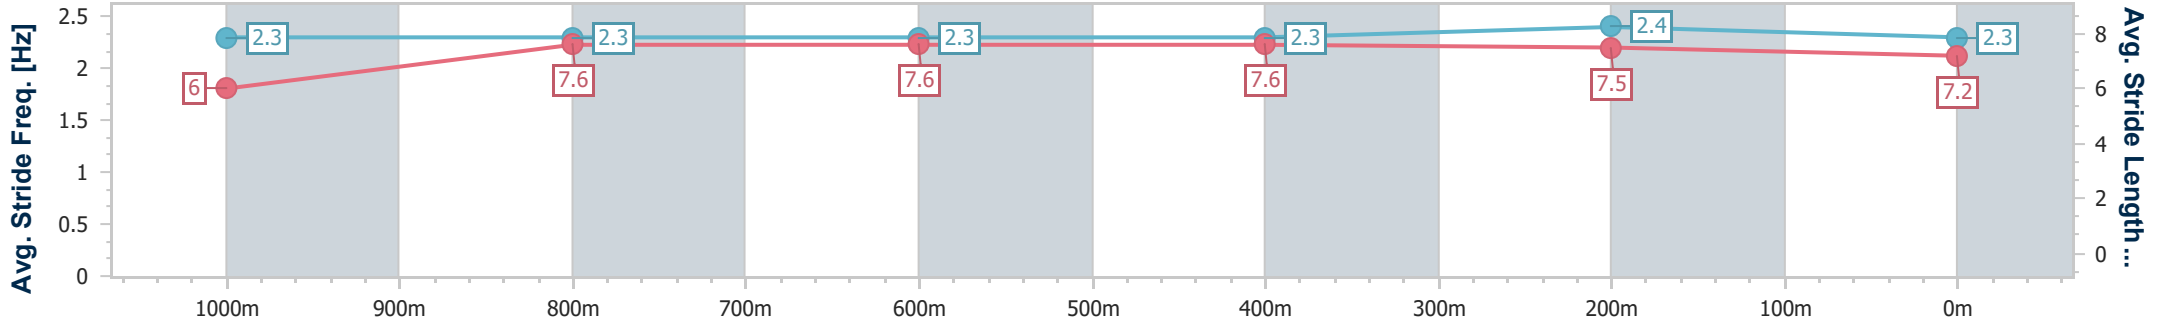

Horse/Jockey Name	Taycan
Final Rank	6
Fastest Section Time (Section)	0:11.15 (400m)
Top Speed [km/h] (Section)	66.3 (400m)
Race State	Finished

Eagle Farm QLD Professional
Race 1: STRADBROKE SEASON ON SALE NOW Maiden
Handicap - 1200m
07 February 2024 - 14:14
Track Rating: Good 4, Weather: Fine, Rail Position: +9.5 Entire

BRISBANE
RACING CLUB

Section	Overall	1000m	800m	600m	400m	200m
Section Times	1:12.18 [6] (0:14.70)	0:57.48 [8] (0:11.37)	0:46.11 [8] (0:11.51)	0:34.60 [8] (0:11.54)	0:23.06 [8] (0:11.15)	0:11.91 [7] (0:11.91)
Average Speed [km/h]	49.3	63.9	62.7	62.3	64.7	60.5
Top Speed [km/h]	62.3	64.8	65.3	64.5	66.3	62.9
Avg. Dist. to Rail [m]	6.0	1.5	1.1	0.5	2.7	3.6
Avg. Stride Freq. [Hz]	2.3	2.3	2.3	2.3	2.4	2.3
Avg. Stride Length [m]	6.0	7.6	7.6	7.6	7.5	7.2

- [ ] Ranking at each section and finish
- -.-.- No data available at this section
- NA No data available