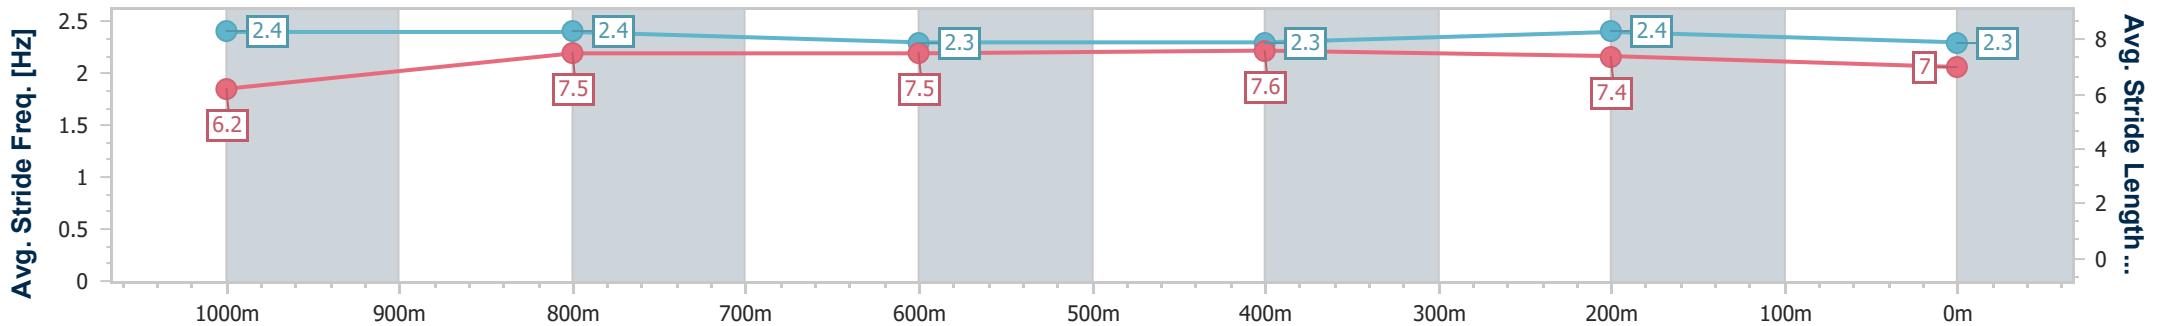

Horse/Jockey Name	To Wish
Final Rank	1
Fastest Section Time (Section)	0:11.14 (400m)
Top Speed [km/h] (Section)	66.8 (Overall)
Race State	Finished

Eagle Farm QLD Professional  
 Race 1: STRADBROKE SEASON ON SALE NOW Maiden  
 Handicap - 1200m  
 07 February 2024 - 14:14  
 Track Rating: Good 4, Weather: Fine, Rail Position: +9.5 Entire

BRISBANE  
 RACING CLUB

Section	Overall	1000m	800m	600m	400m	200m
Section Times	1:11.48 [1] (0:13.67)	0:57.81 [1] (0:11.42)	0:46.39 [1] (0:11.56)	0:34.83 [2] (0:11.28)	0:23.55 [1] (0:11.14)	0:12.41 [1] (0:12.41)
Average Speed [km/h]	53.0	63.6	62.5	63.8	64.7	58.0
Top Speed [km/h]	66.8	65.1	64.5	65.2	65.9	61.0
Avg. Dist. to Rail [m]	3.3	2.4	1.3	0.5	0.9	0.9
Avg. Stride Freq. [Hz]	2.4	2.4	2.3	2.3	2.4	2.3
Avg. Stride Length [m]	6.2	7.5	7.5	7.6	7.4	7.0