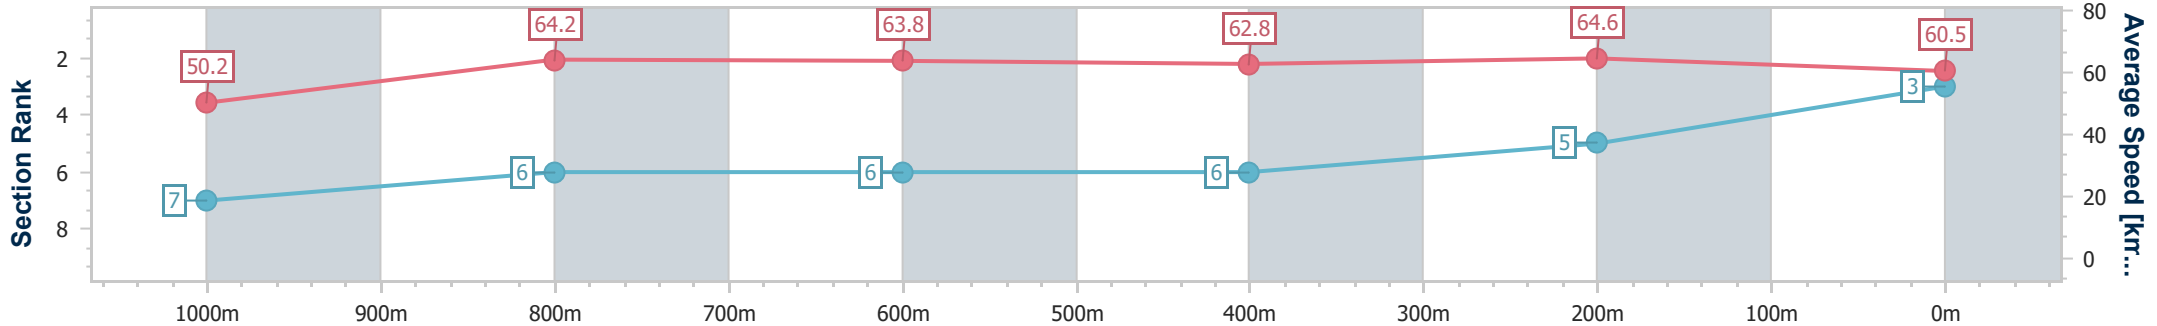

Horse/Jockey Name	Sir Leonidas
Final Rank	3
Fastest Section Time (Section)	0:11.12 (400m)
Top Speed [km/h] (Section)	67.3 (400m)
Race State	Finished

Eagle Farm QLD Professional
Race 1: STRADBROKE SEASON ON SALE NOW Maiden
Handicap - 1200m
07 February 2024 - 14:14
Track Rating: Good 4, Weather: Fine, Rail Position: +9.5 Entire

BRISBANE
RACING CLUB

Section	Overall	1000m	800m	600m	400m	200m
Section Times	1:11.84 [3] (0:14.39)	0:57.45 [7] (0:11.32)	0:46.13 [6] (0:11.44)	0:34.69 [6] (0:11.63)	0:23.06 [6] (0:11.12)	0:11.94 [5] (0:11.94)
Average Speed [km/h]	50.2	64.2	63.8	62.8	64.6	60.5
Top Speed [km/h]	63.9	65.0	64.7	64.3	67.3	63.2
Avg. Dist. to Rail [m]	2.7	2.4	2.6	2.3	1.9	1.2
Avg. Stride Freq. [Hz]	2.1	2.3	2.2	2.2	2.3	2.2
Avg. Stride Length [m]	6.5	7.8	7.9	7.8	7.9	7.6

- [ ] Ranking at each section and finish
- -.-.- No data available at this section
- NA No data available