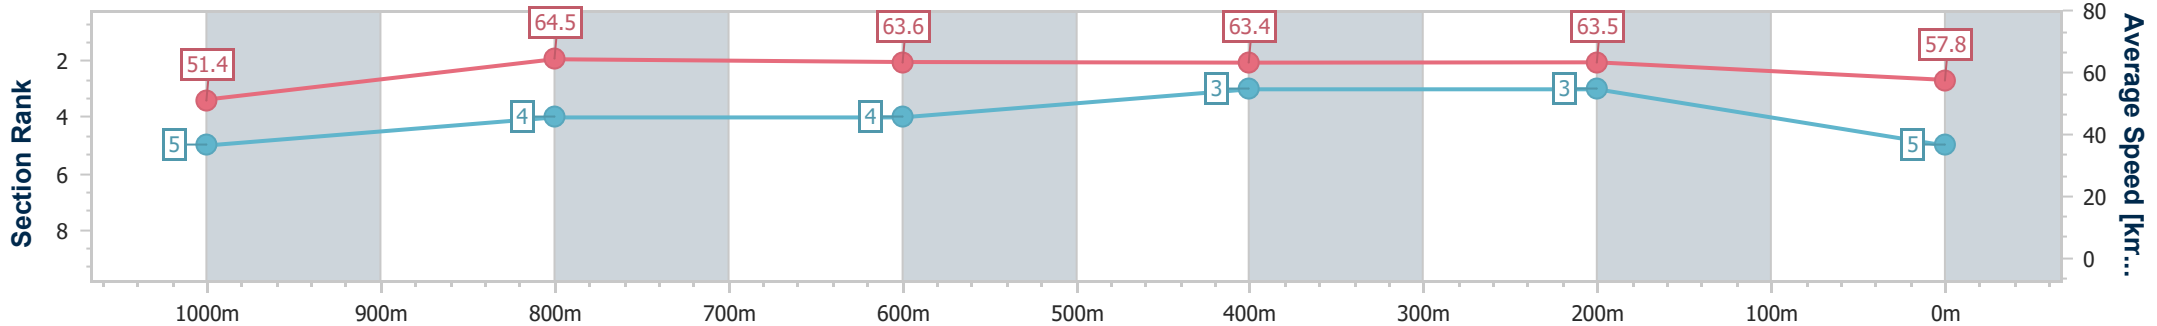

Horse/Jockey Name	Kelanoa
Final Rank	5
Fastest Section Time (Section)	0:11.29 (1000m)
Top Speed [km/h] (Section)	65.9 (1000m)
Race State	Finished

Eagle Farm QLD Professional
Race 1: STRADBROKE SEASON ON SALE NOW Maiden
Handicap - 1200m
07 February 2024 - 14:14
Track Rating: Good 4, Weather: Fine, Rail Position: +9.5 Entire

BRISBANE
RACING CLUB

Section	Overall	1000m	800m	600m	400m	200m
Section Times	1:12.07 [5] (0:14.08)	0:57.99 [5] (0:11.29)	0:46.70 [4] (0:11.51)	0:35.19 [4] (0:11.42)	0:23.77 [3] (0:11.35)	0:12.42 [3] (0:12.42)
Average Speed [km/h]	51.4	64.5	63.6	63.4	63.5	57.8
Top Speed [km/h]	63.8	65.9	65.9	64.7	64.7	61.2
Avg. Dist. to Rail [m]	5.4	3.0	2.7	1.5	2.3	3.0
Avg. Stride Freq. [Hz]	2.3	2.4	2.4	2.4	2.4	2.4
Avg. Stride Length [m]	6.2	7.4	7.4	7.2	7.3	6.8

- [ ] Ranking at each section and finish
- -.-.- No data available at this section
- NA No data available