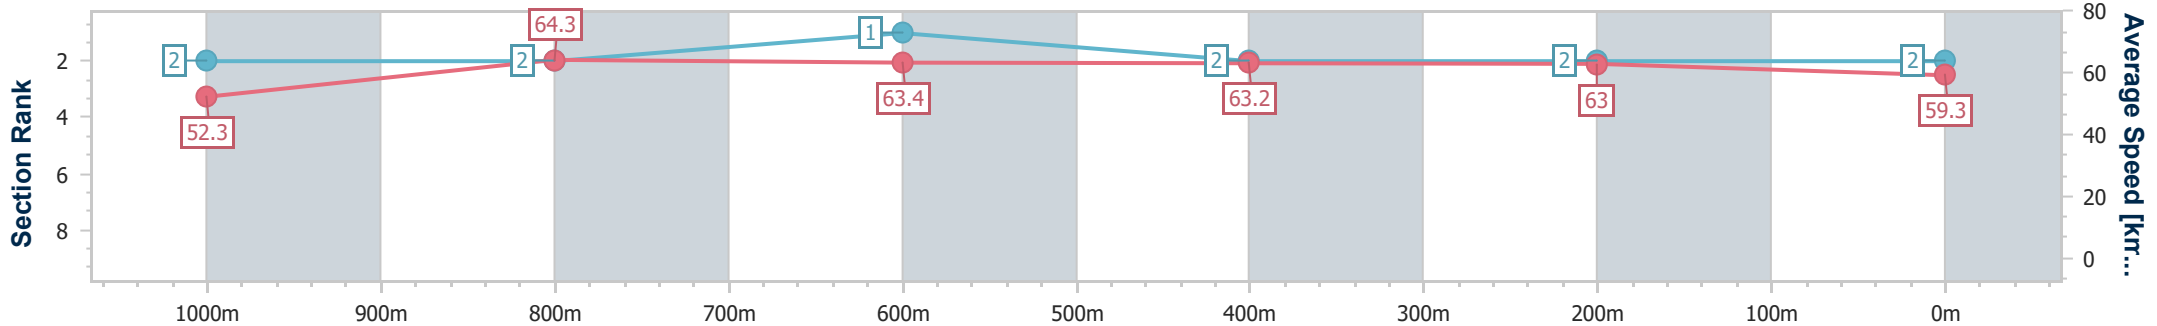

Horse/Jockey Name	Smokin' De Quo
Final Rank	2
Fastest Section Time (Section)	0:11.30 (1000m)
Top Speed [km/h] (Section)	65.8 (Overall)
Race State	Finished

Eagle Farm QLD Professional
Race 1: STRADBROKE SEASON ON SALE NOW Maiden
Handicap - 1200m
07 February 2024 - 14:14
Track Rating: Good 4, Weather: Fine, Rail Position: +9.5 Entire

BRISBANE
RACING CLUB

Section	Overall	1000m	800m	600m	400m	200m
Section Times	1:11.66 [2] (0:13.87)	0:57.79 [2] (0:11.30)	0:46.49 [2] (0:11.47)	0:35.02 [1] (0:11.43)	0:23.59 [2] (0:11.47)	0:12.12 [2] (0:12.12)
Average Speed [km/h]	52.3	64.3	63.4	63.2	63.0	59.3
Top Speed [km/h]	65.8	65.5	65.0	64.4	64.3	61.7
Avg. Dist. to Rail [m]	5.3	2.6	1.7	0.8	2.1	2.3
Avg. Stride Freq. [Hz]	2.3	2.4	2.3	2.3	2.3	2.3
Avg. Stride Length [m]	6.2	7.5	7.6	7.6	7.5	7.2

- [ ] Ranking at each section and finish
- -.-.- No data available at this section
- NA No data available