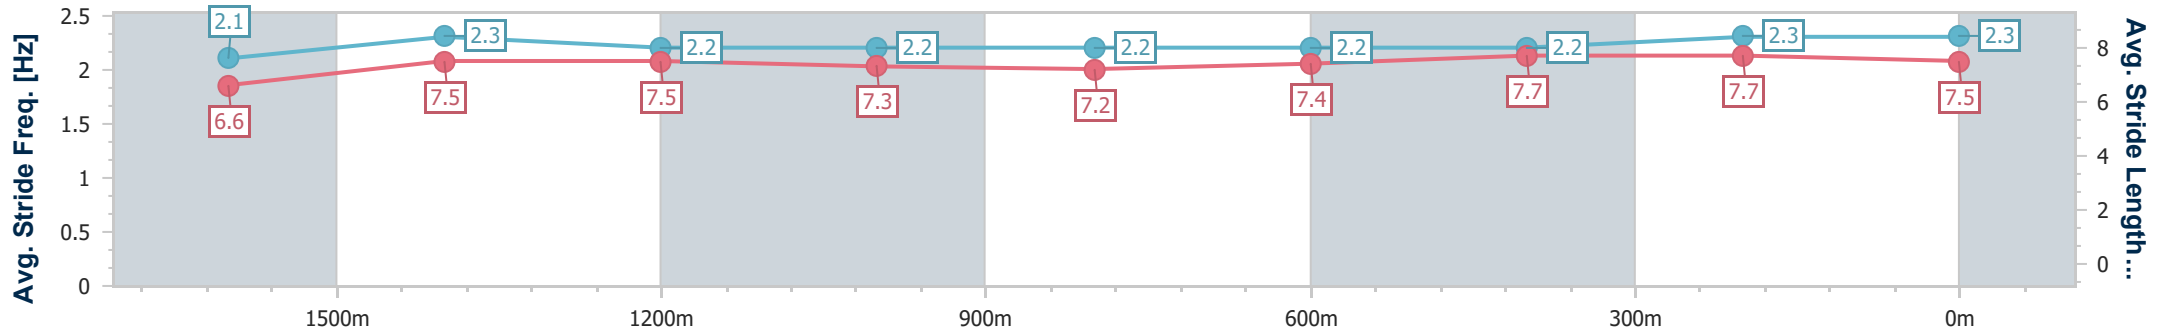

Eagle Farm QLD Professional

Race 2: SKY RACING BENCHMARK 65 Handicap - 1845m

07 February 2024 - 14:48

Track Rating: Good 4, Weather: Fine, Rail Position: +9.5 Entire

BRISBANE RACING CLUB

Section	Overall	1600m	1400m	1200m	1000m	800m	600m	400m	200m
Section Times	1:54.69 [2] (0:18.06)	1:36.63 [6] (0:11.80)	1:24.83 [6] (0:12.20)	1:12.63 [6] (0:12.82)	0:59.81 [6] (0:13.03)	0:46.78 [6] (0:12.47)	0:34.31 [7] (0:11.69)	0:22.62 [7] (0:11.08)	0:11.54 [5] (0:11.54)
Average Speed [km/h]	49.4	61.4	58.9	56.4	55.7	58.2	61.9	65.2	62.3
Top Speed [km/h]	60.6	62.9	59.9	58.4	58.4	60.4	64.5	66.6	64.2
Avg. Dist. to Rail [m]	2.7	2.0	1.7	1.8	2.0	2.1	1.3	5.2	6.8
Avg. Stride Freq. [Hz]	2.1	2.3	2.2	2.2	2.2	2.2	2.2	2.3	2.3
Avg. Stride Length [m]	6.6	7.5	7.5	7.3	7.2	7.4	7.7	7.7	7.5

- [ ] Ranking at each section and finish
- .-.- No data available at this section
- NA No data available

Horse/Jockey Name	Lawbreaker
Final Rank	3
Fastest Section Time (Section)	0:11.28 (400m)
Top Speed [km/h] (Section)	64.8 (600m)
Race State	Finished