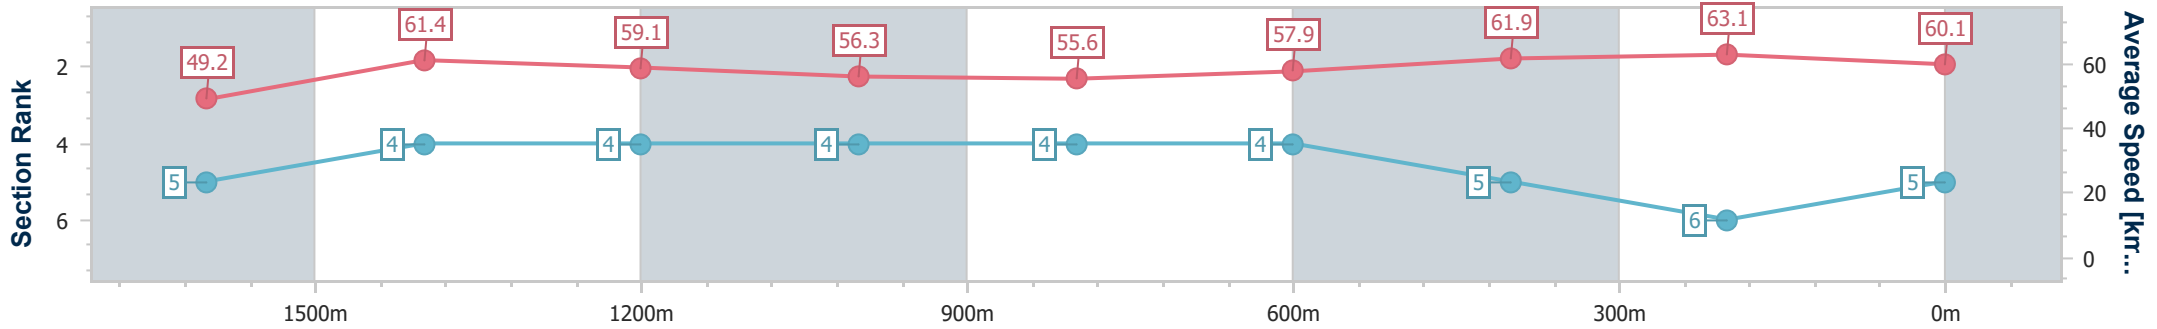

- [ ] Ranking at each section and finish
- .-.- No data available at this section
- NA No data available

Horse/Jockey Name	Semaphore Girl
Final Rank	5
Fastest Section Time (Section)	0:11.40 (400m)
Top Speed [km/h] (Section)	63.8 (600m)
Race State	Finished

Eagle Farm QLD Professional

Race 2: SKY RACING BENCHMARK 65 Handicap - 1845m

07 February 2024 - 14:48

Track Rating: Good 4, Weather: Fine, Rail Position: +9.5 Entire

BRISBANE RACING CLUB

Section	Overall	1600m	1400m	1200m	1000m	800m	600m	400m	200m
Section Times	1:55.24 [5] (0:17.84)	1:37.40 [5] (0:11.71)	1:25.69 [4] (0:12.21)	1:13.48 [4] (0:12.83)	1:00.65 [4] (0:13.05)	0:47.60 [4] (0:12.48)	0:35.12 [4] (0:11.68)	0:23.44 [5] (0:11.40)	0:12.04 [6] (0:12.04)
Average Speed [km/h]	49.2	61.4	59.1	56.3	55.6	57.9	61.9	63.1	60.1
Top Speed [km/h]	61.3	62.4	61.1	58.1	57.5	59.4	63.8	63.7	62.0
Avg. Dist. to Rail [m]	1.6	0.2	0.8	1.8	1.7	1.0	0.7	1.2	1.7
Avg. Stride Freq. [Hz]	2.1	2.2	2.2	2.1	2.1	2.1	2.2	2.3	2.2
Avg. Stride Length [m]	6.6	7.7	7.5	7.4	7.4	7.5	7.8	7.8	7.6

- [ ] Ranking at each section and finish
- .-.- No data available at this section
- NA No data available

Horse/Jockey Name	French Step
Final Rank	6
Fastest Section Time (Section)	0:11.39 (400m)
Top Speed [km/h] (Section)	64.4 (600m)
Race State	Finished