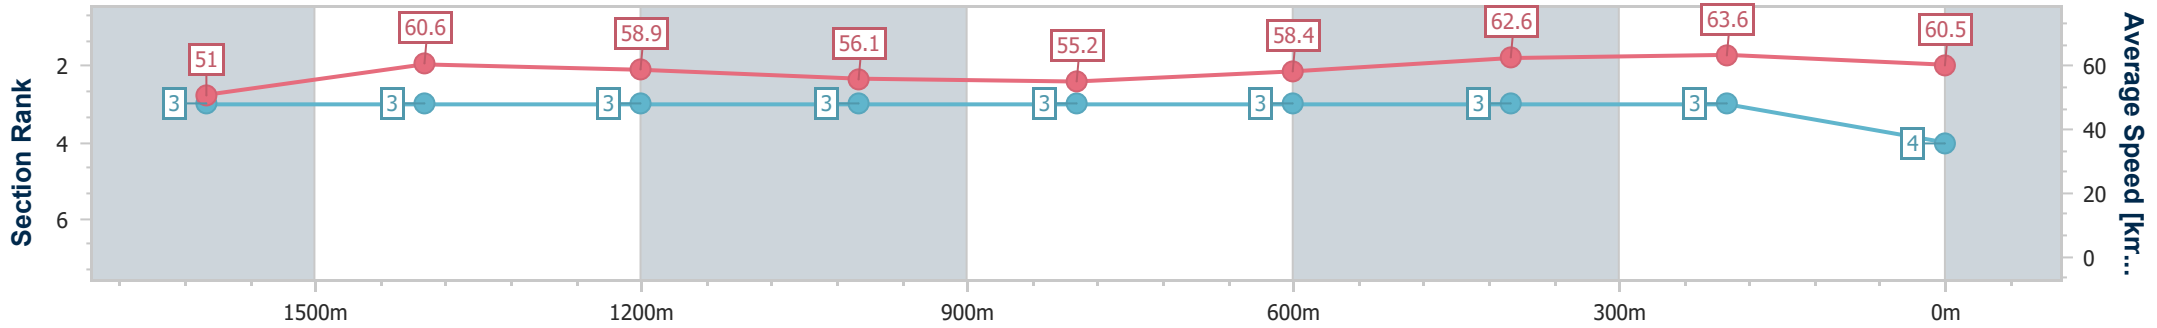

Eagle Farm QLD Professional

Race 2: SKY RACING BENCHMARK 65 Handicap - 1845m

07 February 2024 - 14:48

Track Rating: Good 4, Weather: Fine, Rail Position: +9.5 Entire

BRISBANE RACING CLUB

Section	Overall	1600m	1400m	1200m	1000m	800m	600m	400m	200m
Section Times	1:55.04 [4] (0:17.41)	1:37.63 [3] (0:11.91)	1:25.72 [3] (0:12.22)	1:13.50 [3] (0:12.83)	1:00.67 [3] (0:13.18)	0:47.49 [3] (0:12.51)	0:34.98 [3] (0:11.66)	0:23.32 [3] (0:11.33)	0:11.99 [3] (0:11.99)
Average Speed [km/h]	51.0	60.6	58.9	56.1	55.2	58.4	62.6	63.6	60.5
Top Speed [km/h]	61.7	61.9	59.8	58.3	56.4	60.4	64.8	64.8	62.7
Avg. Dist. to Rail [m]	2.2	0.9	1.0	1.2	2.3	3.2	3.1	4.5	4.1
Avg. Stride Freq. [Hz]	2.2	2.3	2.2	2.1	2.1	2.2	2.3	2.4	2.3
Avg. Stride Length [m]	6.4	7.5	7.5	7.3	7.2	7.4	7.6	7.5	7.3

- [ ] Ranking at each section and finish
- .-.- No data available at this section
- NA No data available

Horse/Jockey Name	Semaphore Girl
Final Rank	5
Fastest Section Time (Section)	0:11.40 (400m)
Top Speed [km/h] (Section)	63.8 (600m)
Race State	Finished