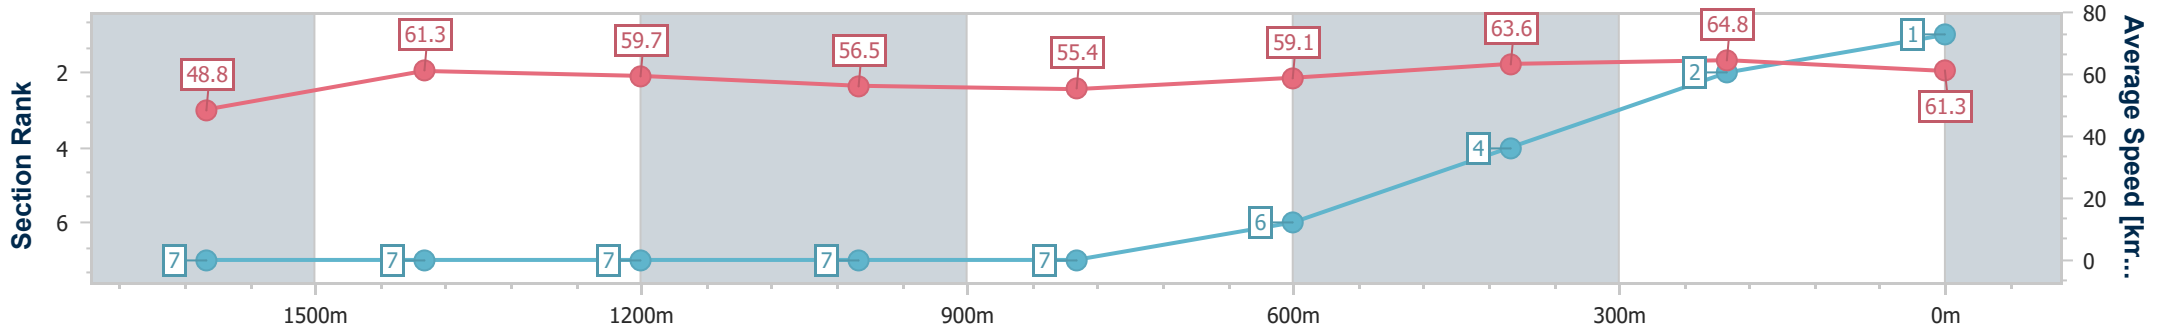

Horse/Jockey Name	Disputed River
Final Rank	1
Fastest Section Time (Section)	0:11.13 (400m)
Top Speed [km/h] (Section)	65.6 (600m)
Race State	Finished

Eagle Farm QLD Professional

Race 2: SKY RACING BENCHMARK 65 Handicap - 1845m

07 February 2024 - 14:48

Track Rating: Good 4, Weather: Fine, Rail Position: +9.5 Entire

BRISBANE RACING CLUB

Section	Overall	1600m	1400m	1200m	1000m	800m	600m	400m	200m
Section Times	1:54.68 [1] (0:18.35)	1:36.33 [7] (0:11.79)	1:24.54 [7] (0:12.06)	1:12.48 [7] (0:12.75)	0:59.73 [7] (0:13.08)	0:46.65 [7] (0:12.32)	0:34.33 [6] (0:11.41)	0:22.92 [4] (0:11.13)	0:11.79 [2] (0:11.79)
Average Speed [km/h]	48.8	61.3	59.7	56.5	55.4	59.1	63.6	64.8	61.3
Top Speed [km/h]	59.7	62.3	61.2	58.9	57.7	61.5	65.6	65.6	63.4
Avg. Dist. to Rail [m]	6.0	0.9	1.4	1.6	1.7	2.1	1.8	3.8	4.6
Avg. Stride Freq. [Hz]	2.1	2.2	2.2	2.1	2.1	2.1	2.1	2.4	2.2
Avg. Stride Length [m]	6.5	7.8	7.7	7.5	7.5	7.7	8.1	7.6	7.5