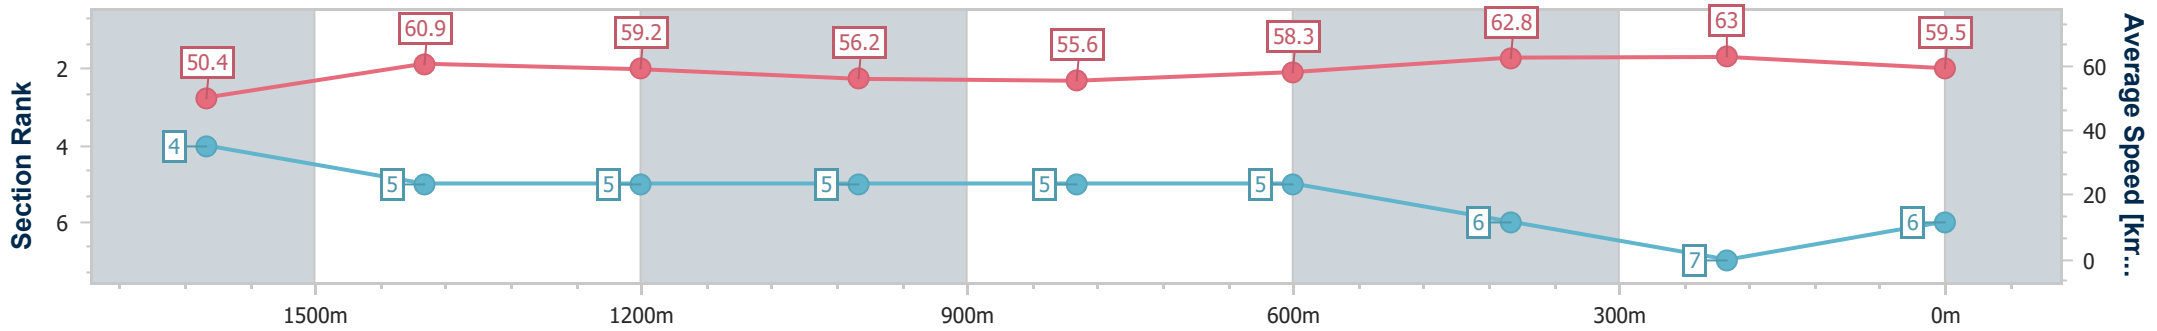

- [ ] Ranking at each section and finish
- .-.- No data available at this section
- NA No data available

Horse/Jockey Name	French Step
Final Rank	6
Fastest Section Time (Section)	0:11.39 (400m)
Top Speed [km/h] (Section)	64.4 (600m)
Race State	Finished

Eagle Farm QLD Professional

Race 2: SKY RACING BENCHMARK 65 Handicap - 1845m

07 February 2024 - 14:48

Track Rating: Good 4, Weather: Fine, Rail Position: +9.5 Entire

BRISBANE RACING CLUB

Section	Overall	1600m	1400m	1200m	1000m	800m	600m	400m	200m
Section Times	1:55.37 [6] (0:17.72)	1:37.65 [4] (0:11.93)	1:25.72 [5] (0:12.16)	1:13.56 [5] (0:12.86)	1:00.70 [5] (0:13.12)	0:47.58 [5] (0:12.50)	0:35.08 [5] (0:11.53)	0:23.55 [6] (0:11.39)	0:12.16 [7] (0:12.16)
Average Speed [km/h]	50.4	60.9	59.2	56.2	55.6	58.3	62.8	63.0	59.5
Top Speed [km/h]	60.5	62.7	60.8	58.4	56.9	60.4	64.4	63.9	61.9
Avg. Dist. to Rail [m]	4.1	2.1	2.4	2.5	2.4	2.4	0.9	1.9	3.5
Avg. Stride Freq. [Hz]	2.1	2.2	2.2	2.1	2.1	2.2	2.3	2.3	2.2
Avg. Stride Length [m]	6.5	7.6	7.5	7.4	7.3	7.4	7.7	7.6	7.3

- [ ] Ranking at each section and finish
- .-.- No data available at this section
- NA No data available

Horse/Jockey Name	Kermantic
Final Rank	7
Fastest Section Time (Section)	0:11.62 (600m)
Top Speed [km/h] (Section)	64.3 (600m)
Race State	Finished