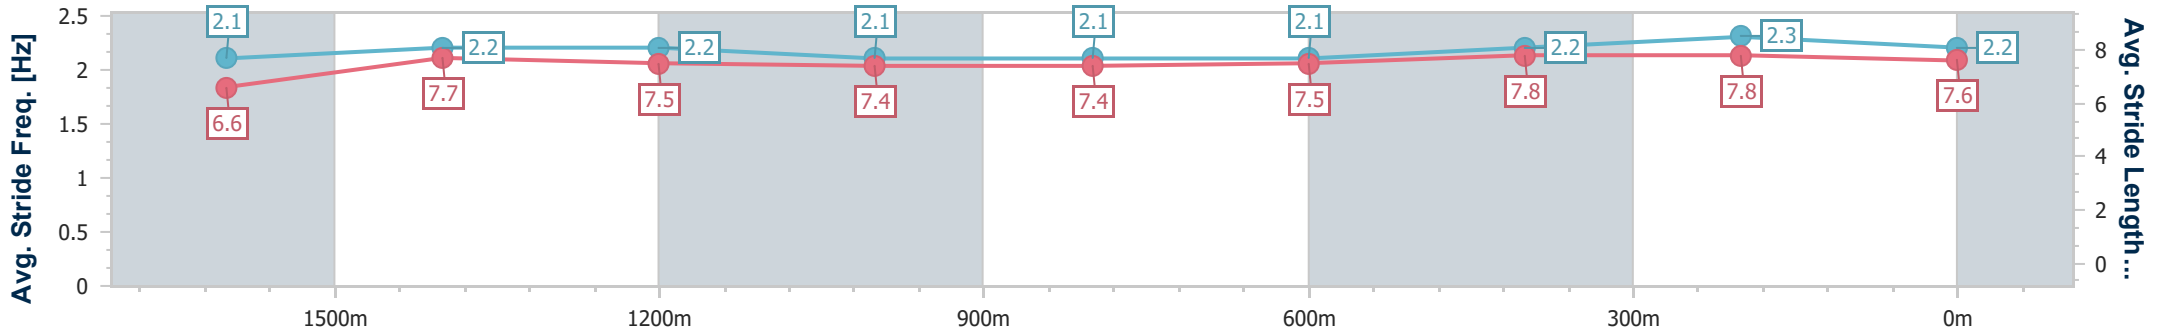

- [ ] Ranking at each section and finish
- .-.- No data available at this section
- NA No data available

Horse/Jockey Name	Semaphore Girl
Final Rank	5
Fastest Section Time (Section)	0:11.40 (400m)
Top Speed [km/h] (Section)	63.8 (600m)
Race State	Finished

Eagle Farm QLD Professional

Race 2: SKY RACING BENCHMARK 65 Handicap - 1845m

07 February 2024 - 14:48

Track Rating: Good 4, Weather: Fine, Rail Position: +9.5 Entire

BRISBANE RACING CLUB

Section	Overall	1600m	1400m	1200m	1000m	800m	600m	400m	200m
Section Times	1:55.24 [5] (0:17.84)	1:37.40 [5] (0:11.71)	1:25.69 [4] (0:12.21)	1:13.48 [4] (0:12.83)	1:00.65 [4] (0:13.05)	0:47.60 [4] (0:12.48)	0:35.12 [4] (0:11.68)	0:23.44 [5] (0:11.40)	0:12.04 [6] (0:12.04)
Average Speed [km/h]	49.2	61.4	59.1	56.3	55.6	57.9	61.9	63.1	60.1
Top Speed [km/h]	61.3	62.4	61.1	58.1	57.5	59.4	63.8	63.7	62.0
Avg. Dist. to Rail [m]	1.6	0.2	0.8	1.8	1.7	1.0	0.7	1.2	1.7
Avg. Stride Freq. [Hz]	2.1	2.2	2.2	2.1	2.1	2.1	2.2	2.3	2.2
Avg. Stride Length [m]	6.6	7.7	7.5	7.4	7.4	7.5	7.8	7.8	7.6