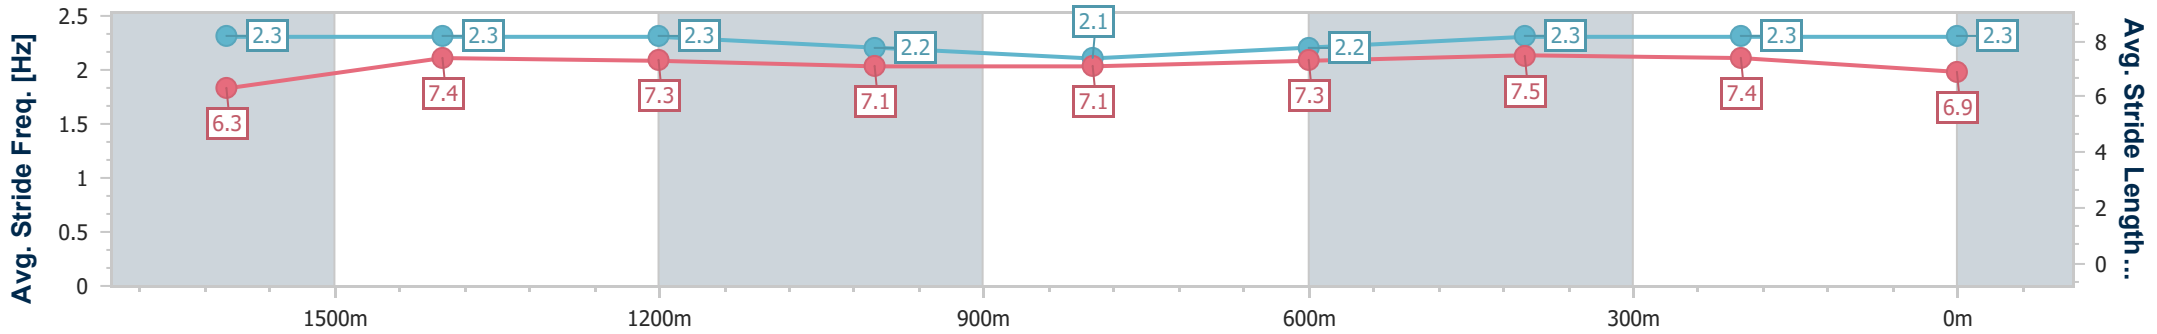

- [ ] Ranking at each section and finish
- .-.- No data available at this section
- NA No data available

Horse/Jockey Name	Kermantic
Final Rank	7
Fastest Section Time (Section)	0:11.62 (600m)
Top Speed [km/h] (Section)	64.3 (600m)
Race State	Finished

Eagle Farm QLD Professional

Race 2: SKY RACING BENCHMARK 65 Handicap - 1845m

07 February 2024 - 14:48

Track Rating: Good 4, Weather: Fine, Rail Position: +9.5 Entire

BRISBANE RACING CLUB

Section	Overall	1600m	1400m	1200m	1000m	800m	600m	400m	200m
Section Times	1:55.80 [7] (0:17.28)	1:38.52 [1] (0:11.64)	1:26.88 [1] (0:12.06)	1:14.82 [1] (0:12.98)	1:01.84 [1] (0:13.28)	0:48.56 [1] (0:12.57)	0:35.99 [1] (0:11.62)	0:24.37 [1] (0:11.63)	0:12.74 [4] (0:12.74)
Average Speed [km/h]	51.8	62.6	59.9	55.6	55.0	57.4	61.8	62.1	56.4
Top Speed [km/h]	62.4	63.9	62.5	57.6	56.9	58.8	64.3	63.9	59.8
Avg. Dist. to Rail [m]	4.9	3.6	3.7	3.8	2.7	0.8	0.4	1.4	1.0
Avg. Stride Freq. [Hz]	2.3	2.3	2.3	2.2	2.1	2.2	2.3	2.3	2.3
Avg. Stride Length [m]	6.3	7.4	7.3	7.1	7.1	7.3	7.5	7.4	6.9

- [ ] Ranking at each section and finish
- .-.- No data available at this section
- NA No data available