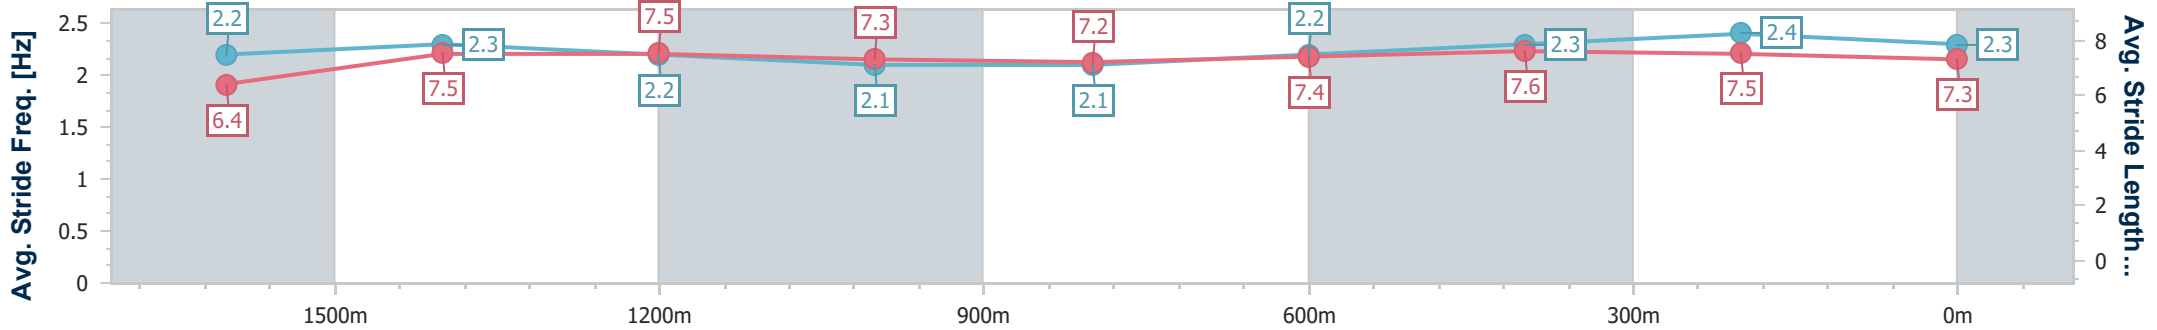

Eagle Farm QLD Professional

Race 2: SKY RACING BENCHMARK 65 Handicap - 1845m

07 February 2024 - 14:48

Track Rating: Good 4, Weather: Fine, Rail Position: +9.5 Entire

BRISBANE RACING CLUB

Section	Overall	1600m	1400m	1200m	1000m	800m	600m	400m	200m
Section Times	1:55.04 [4] (0:17.41)	1:37.63 [3] (0:11.91)	1:25.72 [3] (0:12.22)	1:13.50 [3] (0:12.83)	1:00.67 [3] (0:13.18)	0:47.49 [3] (0:12.51)	0:34.98 [3] (0:11.66)	0:23.32 [3] (0:11.33)	0:11.99 [3] (0:11.99)
Average Speed [km/h]	51.0	60.6	58.9	56.1	55.2	58.4	62.6	63.6	60.5
Top Speed [km/h]	61.7	61.9	59.8	58.3	56.4	60.4	64.8	64.8	62.7
Avg. Dist. to Rail [m]	2.2	0.9	1.0	1.2	2.3	3.2	3.1	4.5	4.1
Avg. Stride Freq. [Hz]	2.2	2.3	2.2	2.1	2.1	2.2	2.3	2.4	2.3
Avg. Stride Length [m]	6.4	7.5	7.5	7.3	7.2	7.4	7.6	7.5	7.3

- [ ] Ranking at each section and finish
- .-.- No data available at this section
- NA No data available

Horse/Jockey Name	Semaphore Girl
Final Rank	5
Fastest Section Time (Section)	0:11.40 (400m)
Top Speed [km/h] (Section)	63.8 (600m)
Race State	Finished