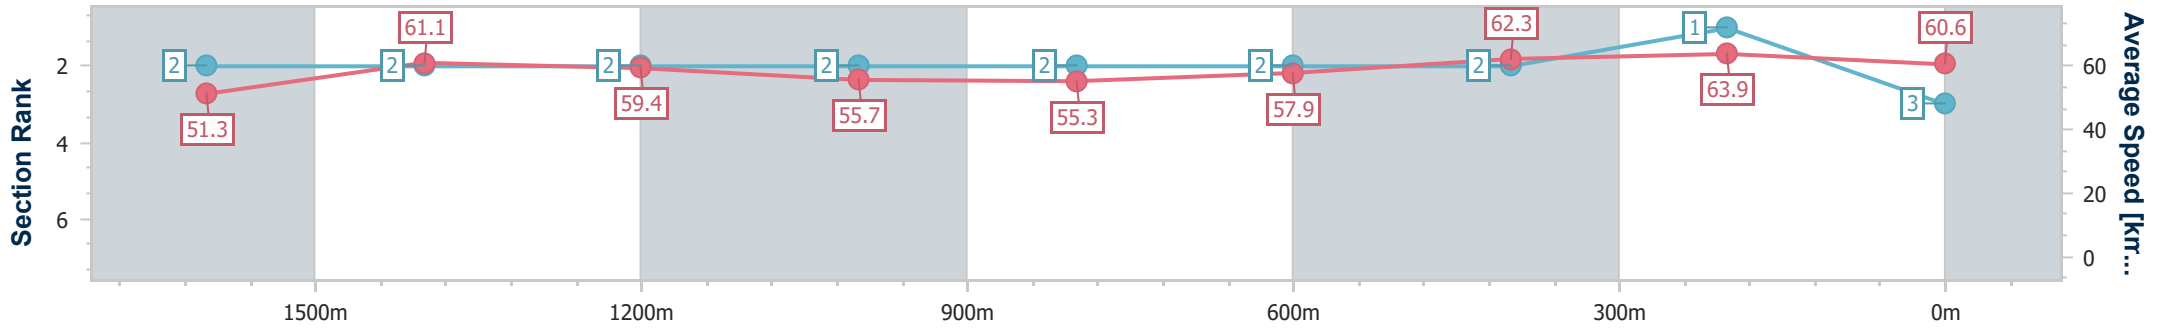

### Eagle Farm QLD Professional

Race 2: SKY RACING BENCHMARK 65 Handicap - 1845m

07 February 2024 - 14:48

Track Rating: Good 4, Weather: Fine, Rail Position: +9.5 Entire

BRISBANE RACING CLUB

Section	Overall	1600m	1400m	1200m	1000m	800m	600m	400m	200m
Section Times	1:54.80 [3] (0:17.30)	1:37.50 [2] (0:11.81)	1:25.69 [2] (0:12.18)	1:13.51 [2] (0:12.93)	1:00.58 [2] (0:13.19)	0:47.39 [2] (0:12.52)	0:34.87 [2] (0:11.66)	0:23.21 [2] (0:11.28)	0:11.93 [1] (0:11.93)
Average Speed [km/h]	51.3	61.1	59.4	55.7	55.3	57.9	62.3	63.9	60.6
Top Speed [km/h]	61.9	62.2	60.5	58.5	56.5	59.7	64.8	64.8	62.3
Avg. Dist. to Rail [m]	3.5	0.6	1.1	1.8	2.4	2.1	1.7	0.6	0.3
Avg. Stride Freq. [Hz]	2.2	2.3	2.2	2.1	2.1	2.2	2.3	2.3	2.2
Avg. Stride Length [m]	6.5	7.5	7.5	7.3	7.3	7.4	7.7	7.6	7.5