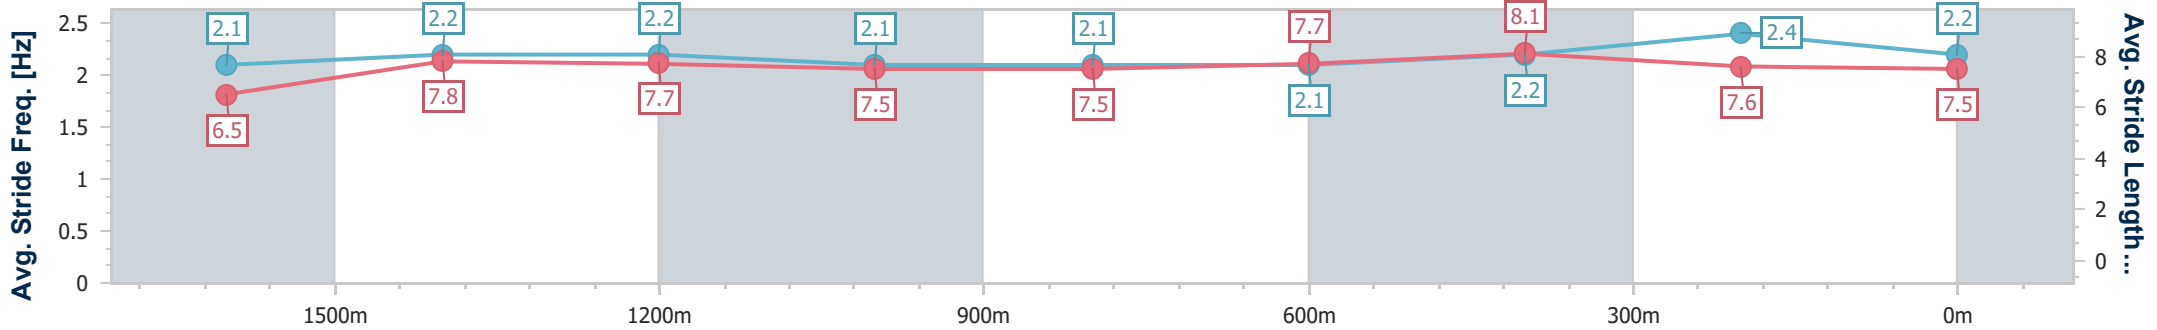

Horse/Jockey Name	Disputed River
Final Rank	1
Fastest Section Time (Section)	0:11.13 (400m)
Top Speed [km/h] (Section)	65.6 (600m)
Race State	Finished

Eagle Farm QLD Professional

Race 2: SKY RACING BENCHMARK 65 Handicap - 1845m

07 February 2024 - 14:48

Track Rating: Good 4, Weather: Fine, Rail Position: +9.5 Entire

BRISBANE RACING CLUB

Section	Overall	1600m	1400m	1200m	1000m	800m	600m	400m	200m
Section Times	1:54.68 [1] (0:18.35)	1:36.33 [7] (0:11.79)	1:24.54 [7] (0:12.06)	1:12.48 [7] (0:12.75)	0:59.73 [7] (0:13.08)	0:46.65 [7] (0:12.32)	0:34.33 [6] (0:11.41)	0:22.92 [4] (0:11.13)	0:11.79 [2] (0:11.79)
Average Speed [km/h]	48.8	61.3	59.7	56.5	55.4	59.1	63.6	64.8	61.3
Top Speed [km/h]	59.7	62.3	61.2	58.9	57.7	61.5	65.6	65.6	63.4
Avg. Dist. to Rail [m]	6.0	0.9	1.4	1.6	1.7	2.1	1.8	3.8	4.6
Avg. Stride Freq. [Hz]	2.1	2.2	2.2	2.1	2.1	2.1	2.1	2.4	2.2
Avg. Stride Length [m]	6.5	7.8	7.7	7.5	7.5	7.7	8.1	7.6	7.5