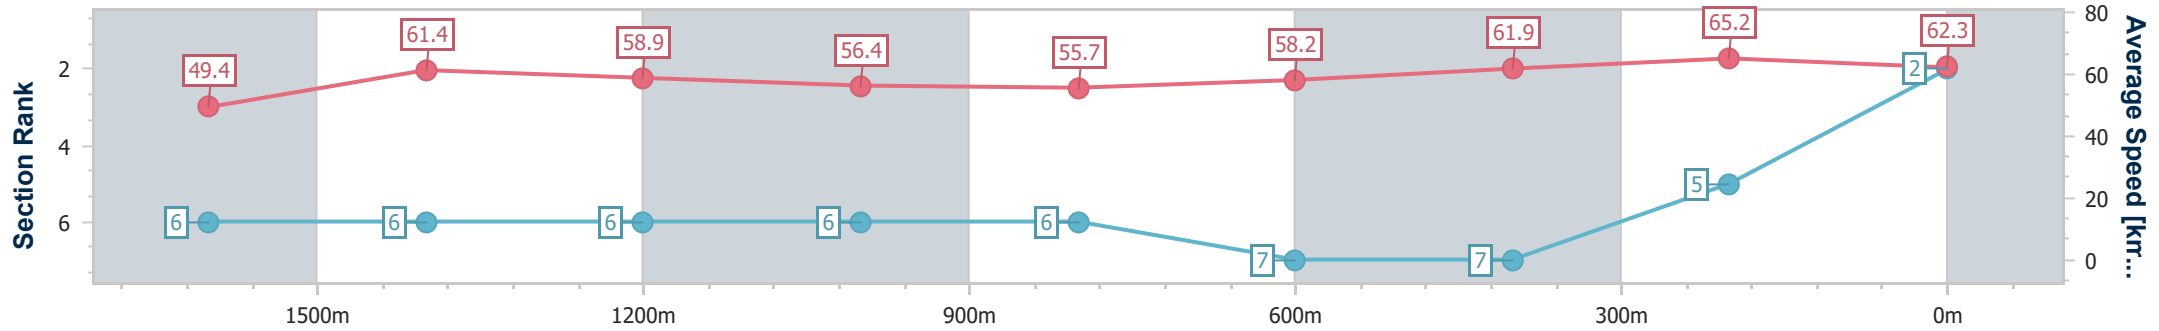

Eagle Farm QLD Professional

Race 2: SKY RACING BENCHMARK 65 Handicap - 1845m

07 February 2024 - 14:48

Track Rating: Good 4, Weather: Fine, Rail Position: +9.5 Entire

BRISBANE RACING CLUB

Section	Overall	1600m	1400m	1200m	1000m	800m	600m	400m	200m
Section Times	1:54.69 [2] (0:18.06)	1:36.63 [6] (0:11.80)	1:24.83 [6] (0:12.20)	1:12.63 [6] (0:12.82)	0:59.81 [6] (0:13.03)	0:46.78 [6] (0:12.47)	0:34.31 [7] (0:11.69)	0:22.62 [7] (0:11.08)	0:11.54 [5] (0:11.54)
Average Speed [km/h]	49.4	61.4	58.9	56.4	55.7	58.2	61.9	65.2	62.3
Top Speed [km/h]	60.6	62.9	59.9	58.4	58.4	60.4	64.5	66.6	64.2
Avg. Dist. to Rail [m]	2.7	2.0	1.7	1.8	2.0	2.1	1.3	5.2	6.8
Avg. Stride Freq. [Hz]	2.1	2.3	2.2	2.2	2.2	2.2	2.2	2.3	2.3
Avg. Stride Length [m]	6.6	7.5	7.5	7.3	7.2	7.4	7.7	7.7	7.5

- [ ] Ranking at each section and finish
- .-.- No data available at this section
- NA No data available

Horse/Jockey Name	Lawbreaker
Final Rank	3
Fastest Section Time (Section)	0:11.28 (400m)
Top Speed [km/h] (Section)	64.8 (600m)
Race State	Finished