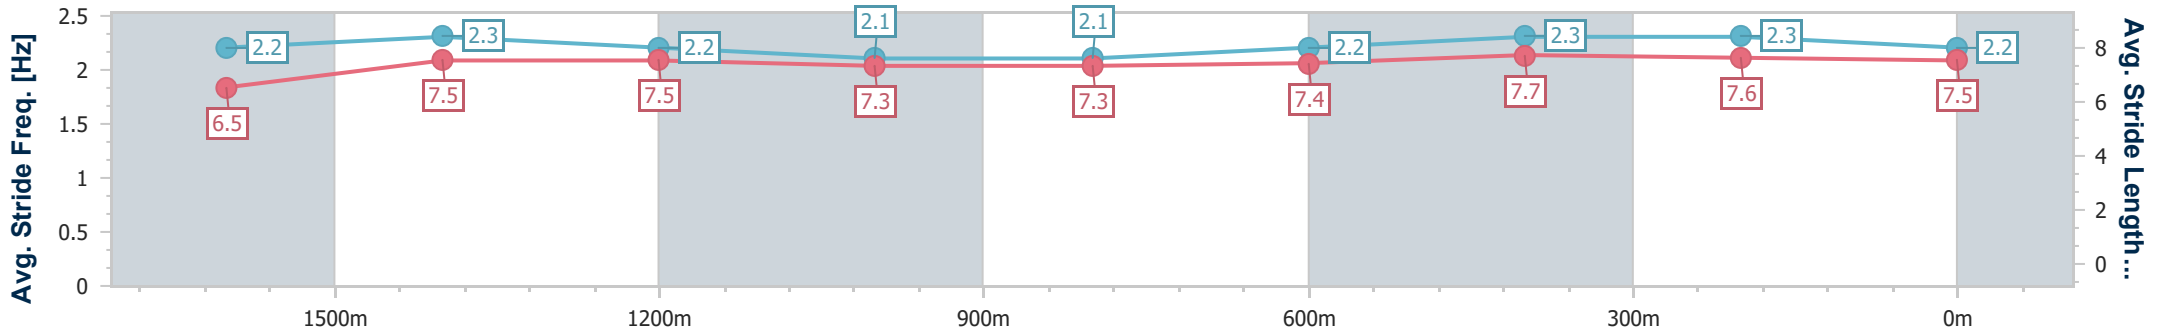

### Eagle Farm QLD Professional

Race 2: SKY RACING BENCHMARK 65 Handicap - 1845m

07 February 2024 - 14:48

Track Rating: Good 4, Weather: Fine, Rail Position: +9.5 Entire

BRISBANE RACING CLUB

Section	Overall	1600m	1400m	1200m	1000m	800m	600m	400m	200m
Section Times	1:54.80 [3] (0:17.30)	1:37.50 [2] (0:11.81)	1:25.69 [2] (0:12.18)	1:13.51 [2] (0:12.93)	1:00.58 [2] (0:13.19)	0:47.39 [2] (0:12.52)	0:34.87 [2] (0:11.66)	0:23.21 [2] (0:11.28)	0:11.93 [1] (0:11.93)
Average Speed [km/h]	51.3	61.1	59.4	55.7	55.3	57.9	62.3	63.9	60.6
Top Speed [km/h]	61.9	62.2	60.5	58.5	56.5	59.7	64.8	64.8	62.3
Avg. Dist. to Rail [m]	3.5	0.6	1.1	1.8	2.4	2.1	1.7	0.6	0.3
Avg. Stride Freq. [Hz]	2.2	2.3	2.2	2.1	2.1	2.2	2.3	2.3	2.2
Avg. Stride Length [m]	6.5	7.5	7.5	7.3	7.3	7.4	7.7	7.6	7.5