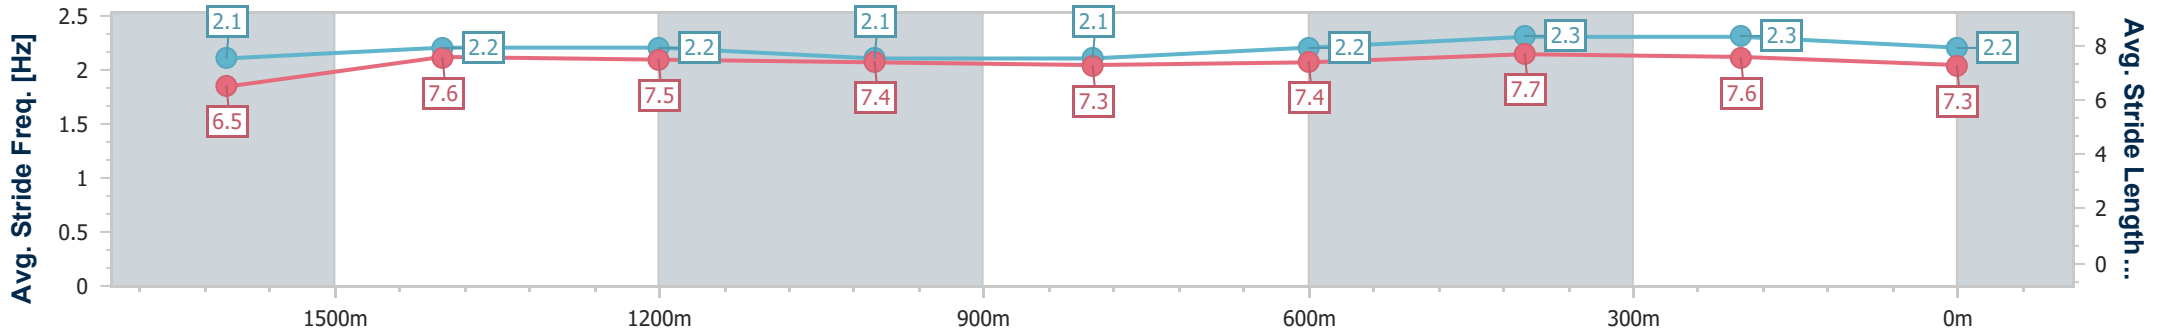

- [ ] Ranking at each section and finish
- .-.- No data available at this section
- NA No data available

Horse/Jockey Name	French Step
Final Rank	6
Fastest Section Time (Section)	0:11.39 (400m)
Top Speed [km/h] (Section)	64.4 (600m)
Race State	Finished

Eagle Farm QLD Professional

Race 2: SKY RACING BENCHMARK 65 Handicap - 1845m

07 February 2024 - 14:48

Track Rating: Good 4, Weather: Fine, Rail Position: +9.5 Entire

BRISBANE RACING CLUB

Section	Overall	1600m	1400m	1200m	1000m	800m	600m	400m	200m
Section Times	1:55.37 [6] (0:17.72)	1:37.65 [4] (0:11.93)	1:25.72 [5] (0:12.16)	1:13.56 [5] (0:12.86)	1:00.70 [5] (0:13.12)	0:47.58 [5] (0:12.50)	0:35.08 [5] (0:11.53)	0:23.55 [6] (0:11.39)	0:12.16 [7] (0:12.16)
Average Speed [km/h]	50.4	60.9	59.2	56.2	55.6	58.3	62.8	63.0	59.5
Top Speed [km/h]	60.5	62.7	60.8	58.4	56.9	60.4	64.4	63.9	61.9
Avg. Dist. to Rail [m]	4.1	2.1	2.4	2.5	2.4	2.4	0.9	1.9	3.5
Avg. Stride Freq. [Hz]	2.1	2.2	2.2	2.1	2.1	2.2	2.3	2.3	2.2
Avg. Stride Length [m]	6.5	7.6	7.5	7.4	7.3	7.4	7.7	7.6	7.3

- [ ] Ranking at each section and finish
- .-.- No data available at this section
- NA No data available

Horse/Jockey Name	Kermantic
Final Rank	7
Fastest Section Time (Section)	0:11.62 (600m)
Top Speed [km/h] (Section)	64.3 (600m)
Race State	Finished