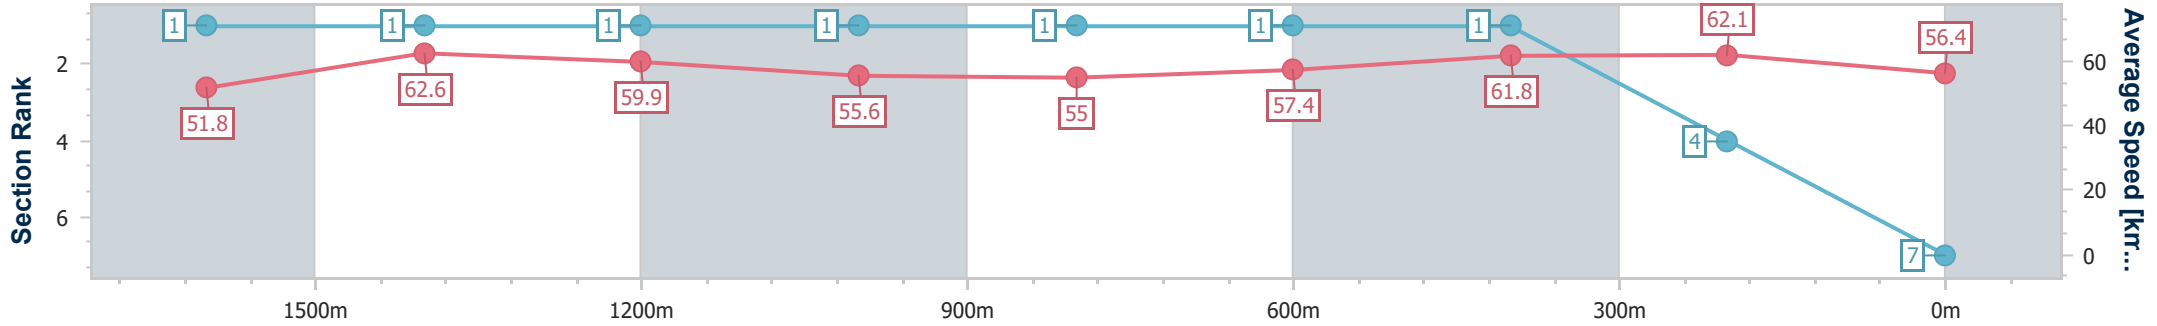

- [ ] Ranking at each section and finish
- .-.- No data available at this section
- NA No data available

Horse/Jockey Name	Kermantic
Final Rank	7
Fastest Section Time (Section)	0:11.62 (600m)
Top Speed [km/h] (Section)	64.3 (600m)
Race State	Finished

Eagle Farm QLD Professional

Race 2: SKY RACING BENCHMARK 65 Handicap - 1845m

07 February 2024 - 14:48

Track Rating: Good 4, Weather: Fine, Rail Position: +9.5 Entire

BRISBANE RACING CLUB

Section	Overall	1600m	1400m	1200m	1000m	800m	600m	400m	200m
Section Times	1:55.80 [7] (0:17.28)	1:38.52 [1] (0:11.64)	1:26.88 [1] (0:12.06)	1:14.82 [1] (0:12.98)	1:01.84 [1] (0:13.28)	0:48.56 [1] (0:12.57)	0:35.99 [1] (0:11.62)	0:24.37 [1] (0:11.63)	0:12.74 [4] (0:12.74)
Average Speed [km/h]	51.8	62.6	59.9	55.6	55.0	57.4	61.8	62.1	56.4
Top Speed [km/h]	62.4	63.9	62.5	57.6	56.9	58.8	64.3	63.9	59.8
Avg. Dist. to Rail [m]	4.9	3.6	3.7	3.8	2.7	0.8	0.4	1.4	1.0
Avg. Stride Freq. [Hz]	2.3	2.3	2.3	2.2	2.1	2.2	2.3	2.3	2.3
Avg. Stride Length [m]	6.3	7.4	7.3	7.1	7.1	7.3	7.5	7.4	6.9

- [ ] Ranking at each section and finish
- .-.- No data available at this section
- NA No data available