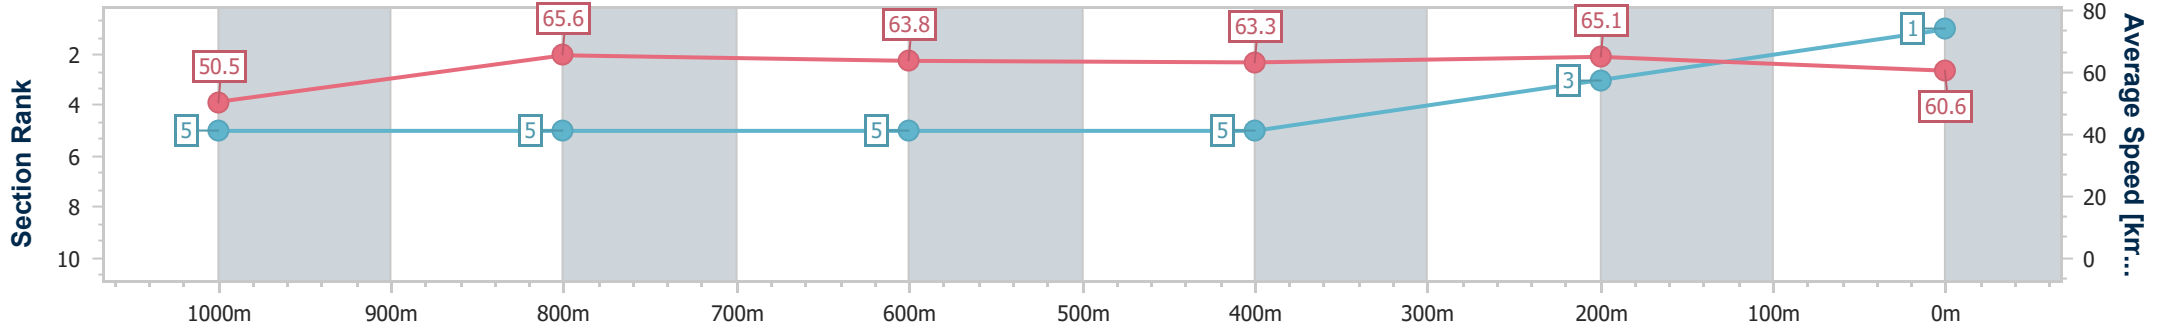

BRISBANE
 RACING CLUB

Section	Overall	1000m	800m	600m	400m	200m
Section Times	1:11.05 [1] (0:14.25)	0:56.80 [5] (0:11.11)	0:45.69 [5] (0:11.35)	0:34.34 [5] (0:11.40)	0:22.94 [5] (0:11.10)	0:11.84 [3] (0:11.84)
Average Speed [km/h]	50.5	65.6	63.8	63.3	65.1	60.6
Top Speed [km/h]	65.3	67.2	65.7	66.0	66.2	63.7
Avg. Dist. to Rail [m]	0.9	1.7	1.3	1.4	3.6	3.1
Avg. Stride Freq. [Hz]	2.3	2.4	2.3	2.3	2.4	2.3
Avg. Stride Length [m]	6.1	7.6	7.6	7.5	7.6	7.2