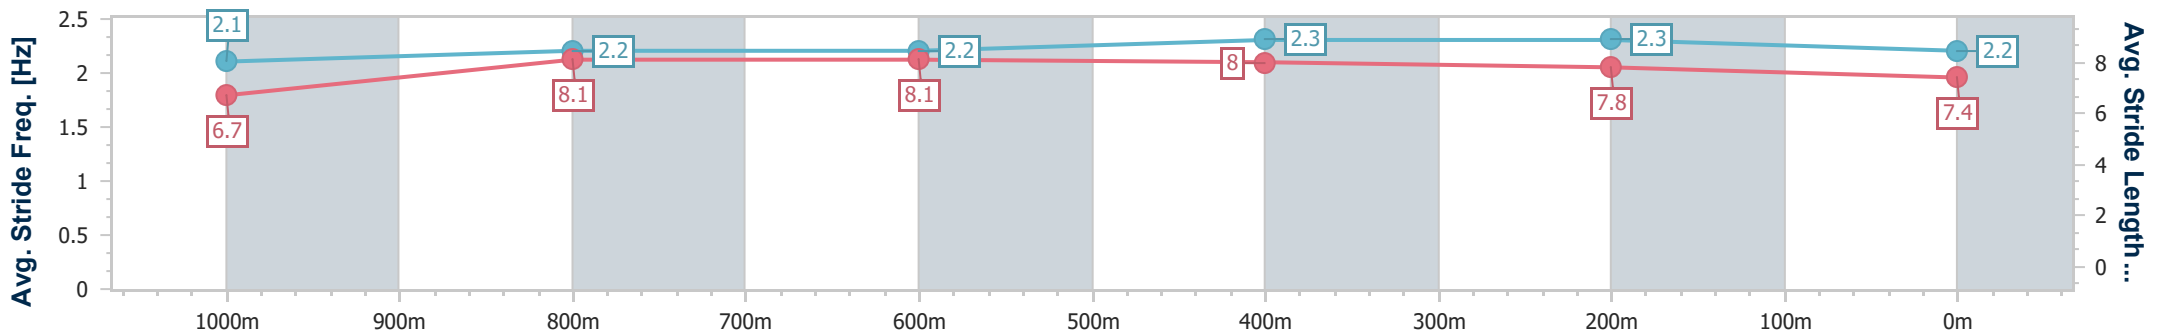

Horse/Jockey Name	Enabler
Final Rank	2
Fastest Section Time (Section)	0:11.19 (800m)
Top Speed [km/h] (Section)	66.2 (800m)
Race State	Finished

Eagle Farm QLD Professional
Race 5: MAGIC MILLIONS MARCH CATALOGUE OUT NOW
BENCHMARK 62 Handicap - 1200m
07 February 2024 - 16:34
Track Rating: Good 4, Weather: Fine, Rail Position: +9.5 Entire

BRISBANE
RACING CLUB

Section	Overall	1000m	800m	600m	400m	200m
Section Times	1:11.39 [2] (0:14.12)	0:57.27 [4] (0:11.21)	0:46.06 [4] (0:11.19)	0:34.87 [4] (0:11.27)	0:23.60 [3] (0:11.29)	0:12.31 [2] (0:12.31)
Average Speed [km/h]	51.2	65.1	65.4	64.7	63.8	58.4
Top Speed [km/h]	66.1	65.7	66.2	65.8	65.0	61.5
Avg. Dist. to Rail [m]	2.7	3.3	3.0	3.2	4.3	3.6
Avg. Stride Freq. [Hz]	2.1	2.2	2.2	2.3	2.3	2.2
Avg. Stride Length [m]	6.7	8.1	8.1	8.0	7.8	7.4

- [ ] Ranking at each section and finish
- -.-.- No data available at this section
- NA No data available