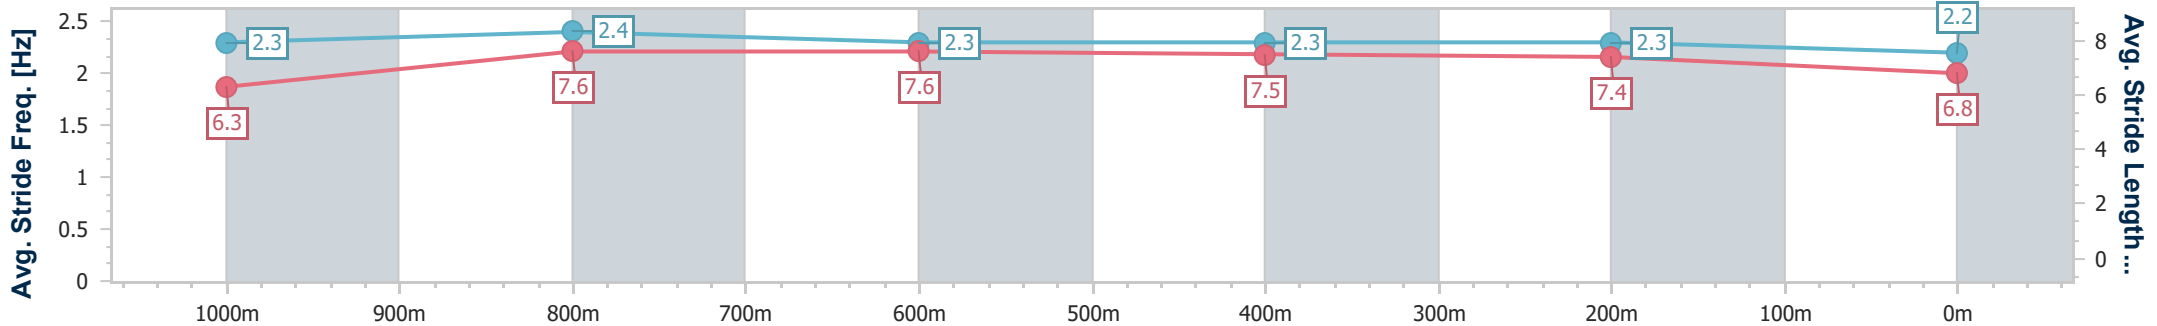

Horse/Jockey Name	Shapin Power
Final Rank	7
Fastest Section Time (Section)	0:11.09 (1000m)
Top Speed [km/h] (Section)	66.3 (1000m)
Race State	Finished

Eagle Farm QLD Professional
Race 5: MAGIC MILLIONS MARCH CATALOGUE OUT NOW
BENCHMARK 62 Handicap - 1200m
07 February 2024 - 16:34
Track Rating: Good 4, Weather: Fine, Rail Position: +9.5 Entire

BRISBANE
RACING CLUB

Section	Overall	1000m	800m	600m	400m	200m
Section Times	1:12.68 [7] (0:14.01)	0:58.67 [3] (0:11.09)	0:47.58 [3] (0:11.37)	0:36.21 [3] (0:11.37)	0:24.84 [4] (0:11.54)	0:13.30 [5] (0:13.30)
Average Speed [km/h]	51.6	65.1	63.8	63.0	62.5	54.1
Top Speed [km/h]	65.4	66.3	65.5	64.7	64.1	58.8
Avg. Dist. to Rail [m]	3.1	1.3	0.9	0.5	0.8	1.9
Avg. Stride Freq. [Hz]	2.3	2.4	2.3	2.3	2.3	2.2
Avg. Stride Length [m]	6.3	7.6	7.6	7.5	7.4	6.8

- [ ] Ranking at each section and finish
- -.-.- No data available at this section
- NA No data available