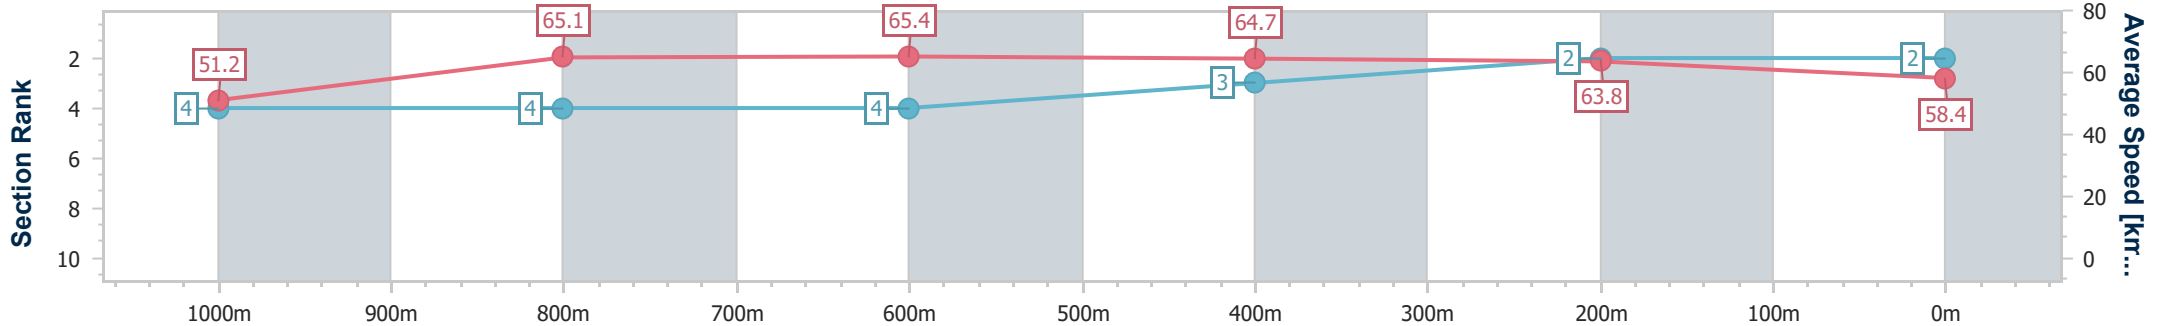

Horse/Jockey Name	Enabler
Final Rank	2
Fastest Section Time (Section)	0:11.19 (800m)
Top Speed [km/h] (Section)	66.2 (800m)
Race State	Finished

Eagle Farm QLD Professional
Race 5: MAGIC MILLIONS MARCH CATALOGUE OUT NOW
BENCHMARK 62 Handicap - 1200m
07 February 2024 - 16:34
Track Rating: Good 4, Weather: Fine, Rail Position: +9.5 Entire

BRISBANE
RACING CLUB

Section	Overall	1000m	800m	600m	400m	200m
Section Times	1:11.39 [2] (0:14.12)	0:57.27 [4] (0:11.21)	0:46.06 [4] (0:11.19)	0:34.87 [4] (0:11.27)	0:23.60 [3] (0:11.29)	0:12.31 [2] (0:12.31)
Average Speed [km/h]	51.2	65.1	65.4	64.7	63.8	58.4
Top Speed [km/h]	66.1	65.7	66.2	65.8	65.0	61.5
Avg. Dist. to Rail [m]	2.7	3.3	3.0	3.2	4.3	3.6
Avg. Stride Freq. [Hz]	2.1	2.2	2.2	2.3	2.3	2.2
Avg. Stride Length [m]	6.7	8.1	8.1	8.0	7.8	7.4

- [ ] Ranking at each section and finish
- -.-.- No data available at this section
- NA No data available