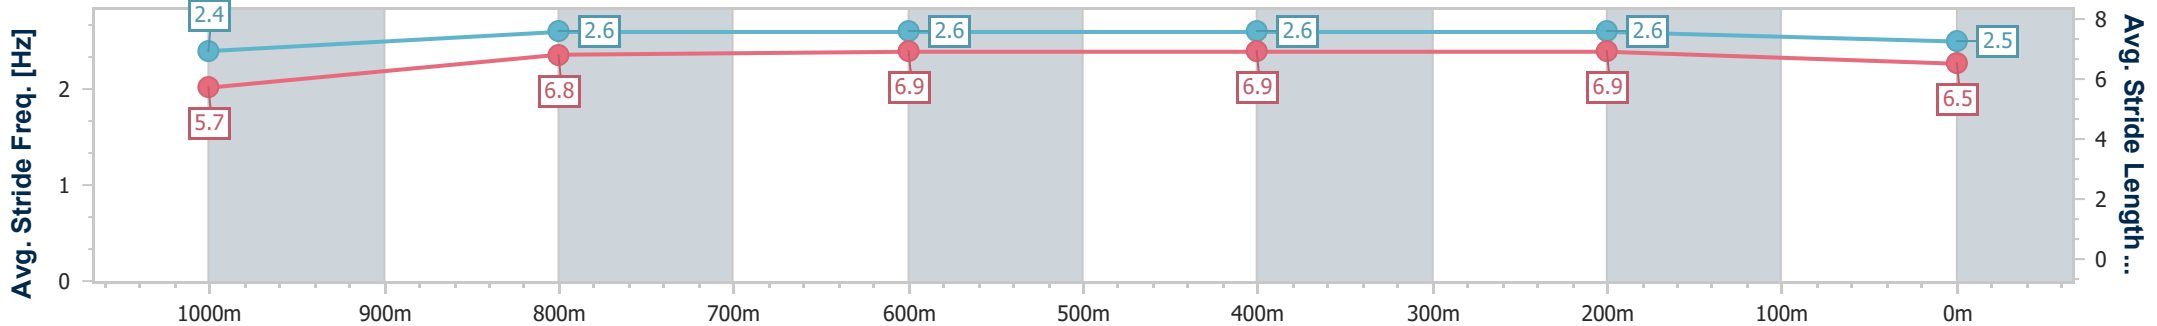

Horse/Jockey Name	Irish Maudie
Final Rank	4
Fastest Section Time (Section)	0:11.20 (400m)
Top Speed [km/h] (Section)	66.4 (1000m)
Race State	Finished

Eagle Farm QLD Professional
Race 5: MAGIC MILLIONS MARCH CATALOGUE OUT NOW
BENCHMARK 62 Handicap - 1200m
07 February 2024 - 16:34
Track Rating: Good 4, Weather: Fine, Rail Position: +9.5 Entire

BRISBANE
RACING CLUB

Section	Overall	1000m	800m	600m	400m	200m
Section Times	1:11.69 [4] (0:14.48)	0:57.21 [7] (0:11.28)	0:45.93 [6] (0:11.23)	0:34.70 [6] (0:11.21)	0:23.49 [6] (0:11.20)	0:12.29 [6] (0:12.29)
Average Speed [km/h]	49.7	64.3	64.7	64.4	64.5	58.5
Top Speed [km/h]	61.5	66.4	66.0	65.0	66.1	62.5
Avg. Dist. to Rail [m]	1.0	1.6	1.5	1.2	3.6	5.7
Avg. Stride Freq. [Hz]	2.4	2.6	2.6	2.6	2.6	2.5
Avg. Stride Length [m]	5.7	6.8	6.9	6.9	6.9	6.5

- [ ] Ranking at each section and finish
- -.-.- No data available at this section
- NA No data available