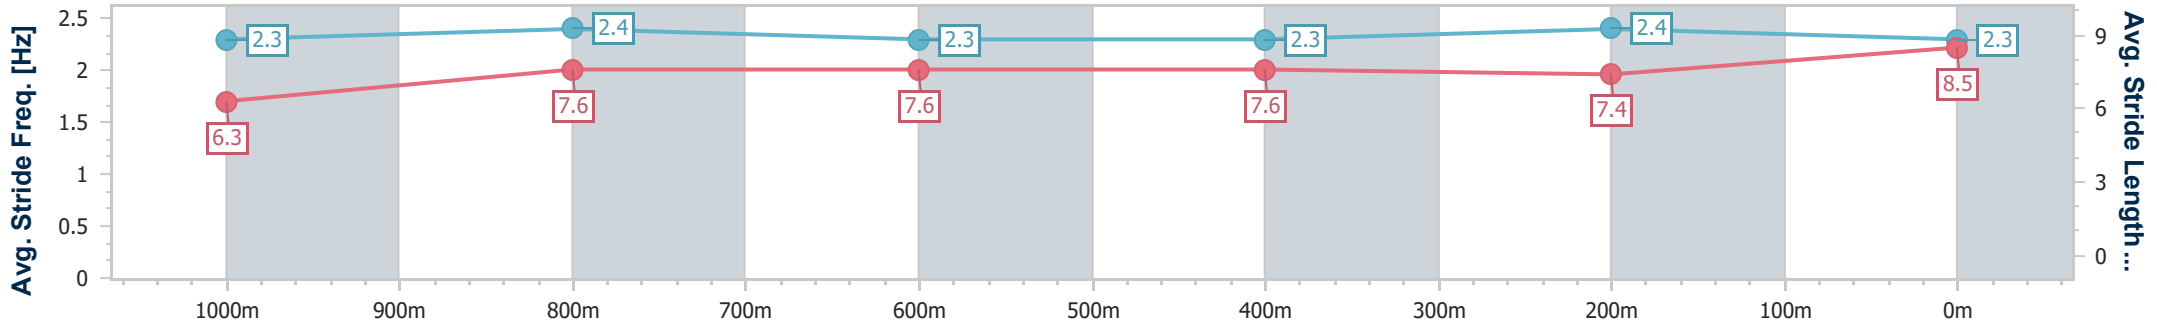

Horse/Jockey Name	Ma's Epic
Final Rank	3
Fastest Section Time (Section)	0:10.42 (200m)
Top Speed [km/h] (Section)	77.7 (200m)
Race State	Finished

Eagle Farm QLD Professional
Race 5: MAGIC MILLIONS MARCH CATALOGUE OUT NOW
BENCHMARK 62 Handicap - 1200m
07 February 2024 - 16:34
Track Rating: Good 4, Weather: Fine, Rail Position: +9.5 Entire

BRISBANE
RACING CLUB

Section	Overall	1000m	800m	600m	400m	200m
Section Times	1:11.62 [3] (0:14.33)	0:57.29 [6] (0:11.76)	0:45.53 [7] (0:11.82)	0:33.71 [7] (0:11.96)	0:21.75 [7] (0:11.33)	0:10.42 [7] (0:10.42)
Average Speed [km/h]	50.3	62.1	61.2	60.6	63.7	69.8
Top Speed [km/h]	64.3	65.7	65.6	64.4	65.6	77.7
Avg. Dist. to Rail [m]	3.9	2.2	1.7	1.2	2.8	4.8
Avg. Stride Freq. [Hz]	2.3	2.4	2.3	2.3	2.4	2.3
Avg. Stride Length [m]	6.3	7.6	7.6	7.6	7.4	8.5

- [ ] Ranking at each section and finish
- -.-.- No data available at this section
- NA No data available