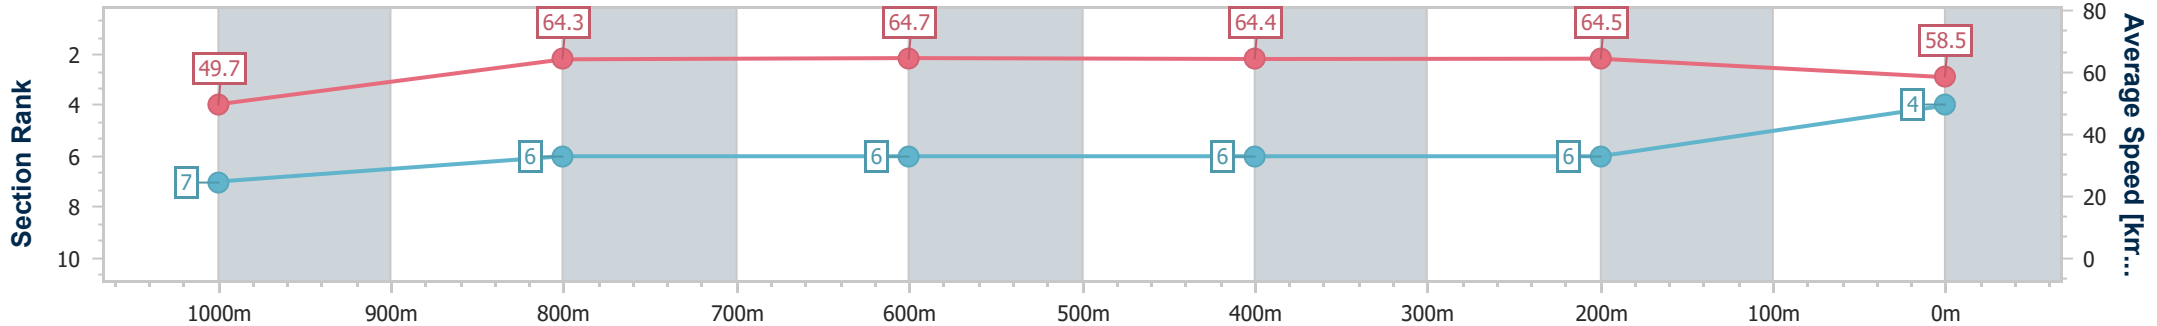

Horse/Jockey Name	Irish Maudie
Final Rank	4
Fastest Section Time (Section)	0:11.20 (400m)
Top Speed [km/h] (Section)	66.4 (1000m)
Race State	Finished

Eagle Farm QLD Professional
Race 5: MAGIC MILLIONS MARCH CATALOGUE OUT NOW
BENCHMARK 62 Handicap - 1200m
07 February 2024 - 16:34
Track Rating: Good 4, Weather: Fine, Rail Position: +9.5 Entire

BRISBANE
RACING CLUB

Section	Overall	1000m	800m	600m	400m	200m
Section Times	1:11.69 [4] (0:14.48)	0:57.21 [7] (0:11.28)	0:45.93 [6] (0:11.23)	0:34.70 [6] (0:11.21)	0:23.49 [6] (0:11.20)	0:12.29 [6] (0:12.29)
Average Speed [km/h]	49.7	64.3	64.7	64.4	64.5	58.5
Top Speed [km/h]	61.5	66.4	66.0	65.0	66.1	62.5
Avg. Dist. to Rail [m]	1.0	1.6	1.5	1.2	3.6	5.7
Avg. Stride Freq. [Hz]	2.4	2.6	2.6	2.6	2.6	2.5
Avg. Stride Length [m]	5.7	6.8	6.9	6.9	6.9	6.5

- [ ] Ranking at each section and finish
- -.-.- No data available at this section
- NA No data available