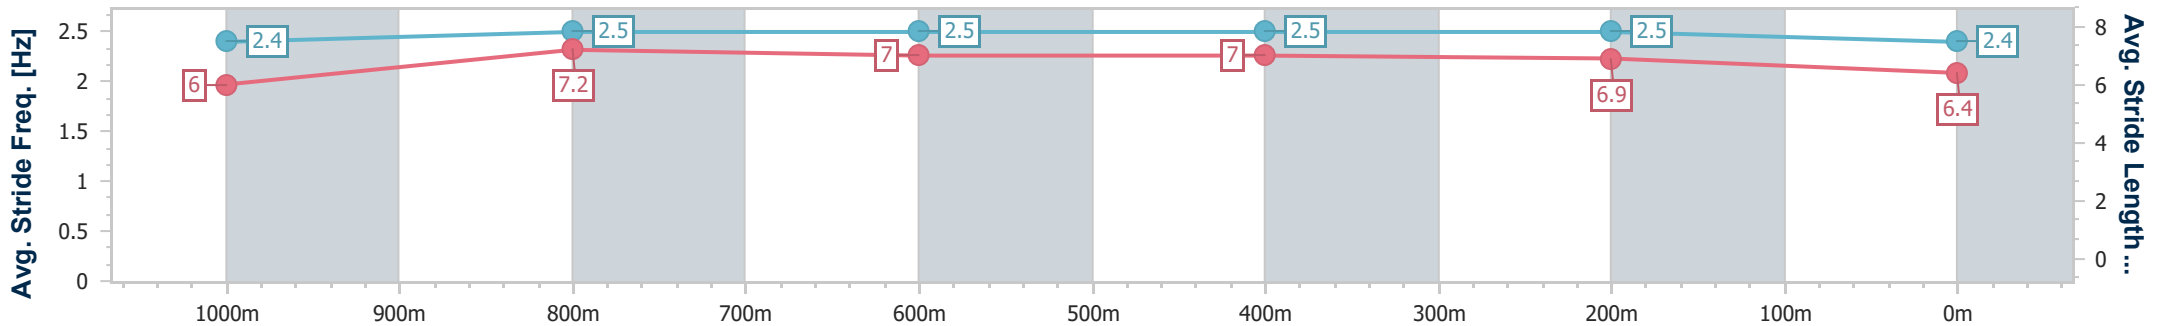

Horse/Jockey Name	Shot Out
Final Rank	5
Fastest Section Time (Section)	0:11.03 (1000m)
Top Speed [km/h] (Section)	66.4 (1000m)
Race State	Finished

Eagle Farm QLD Professional
Race 5: MAGIC MILLIONS MARCH CATALOGUE OUT NOW
BENCHMARK 62 Handicap - 1200m
07 February 2024 - 16:34
Track Rating: Good 4, Weather: Fine, Rail Position: +9.5 Entire

BRISBANE
RACING CLUB

Section	Overall	1000m	800m	600m	400m	200m
Section Times	1:12.00 [5] (0:13.84)	0:58.16 [2] (0:11.03)	0:47.13 [2] (0:11.34)	0:35.79 [1] (0:11.38)	0:24.41 [1] (0:11.46)	0:12.95 [1] (0:12.95)
Average Speed [km/h]	52.1	65.5	63.3	62.9	62.8	55.6
Top Speed [km/h]	64.8	66.4	64.5	64.0	64.5	59.1
Avg. Dist. to Rail [m]	2.0	0.7	0.5	1.7	0.7	0.4
Avg. Stride Freq. [Hz]	2.4	2.5	2.5	2.5	2.5	2.4
Avg. Stride Length [m]	6.0	7.2	7.0	7.0	6.9	6.4

- [ ] Ranking at each section and finish
- -.-.- No data available at this section
- NA No data available