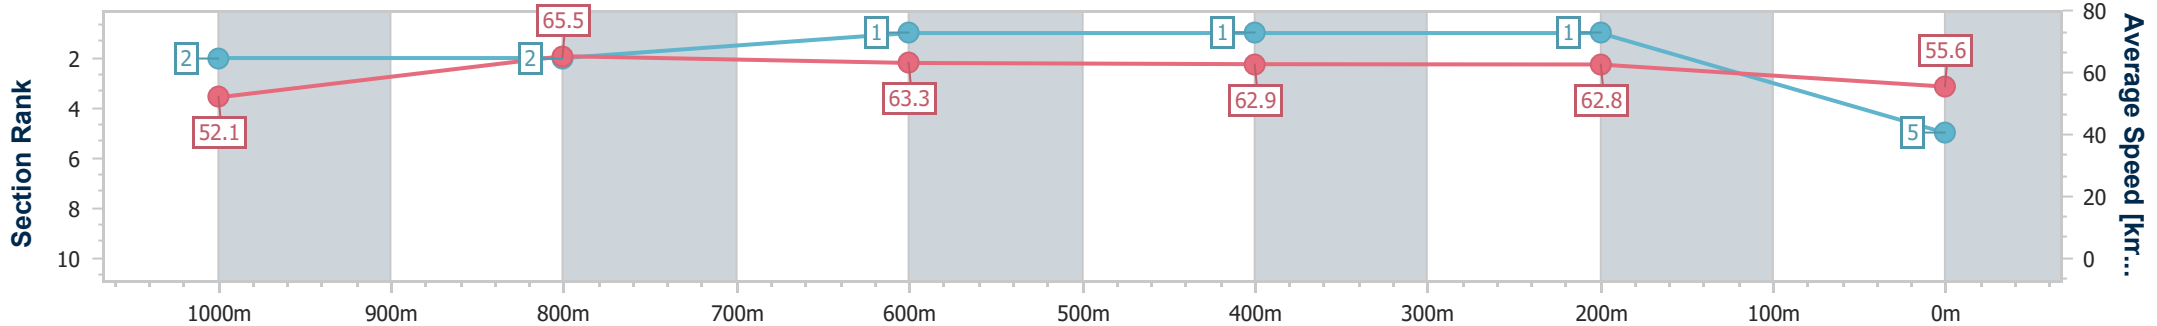

Horse/Jockey Name	Shot Out
Final Rank	5
Fastest Section Time (Section)	0:11.03 (1000m)
Top Speed [km/h] (Section)	66.4 (1000m)
Race State	Finished

Eagle Farm QLD Professional
Race 5: MAGIC MILLIONS MARCH CATALOGUE OUT NOW
BENCHMARK 62 Handicap - 1200m
07 February 2024 - 16:34
Track Rating: Good 4, Weather: Fine, Rail Position: +9.5 Entire

BRISBANE
RACING CLUB

Section	Overall	1000m	800m	600m	400m	200m
Section Times	1:12.00 [5] (0:13.84)	0:58.16 [2] (0:11.03)	0:47.13 [2] (0:11.34)	0:35.79 [1] (0:11.38)	0:24.41 [1] (0:11.46)	0:12.95 [1] (0:12.95)
Average Speed [km/h]	52.1	65.5	63.3	62.9	62.8	55.6
Top Speed [km/h]	64.8	66.4	64.5	64.0	64.5	59.1
Avg. Dist. to Rail [m]	2.0	0.7	0.5	1.7	0.7	0.4
Avg. Stride Freq. [Hz]	2.4	2.5	2.5	2.5	2.5	2.4
Avg. Stride Length [m]	6.0	7.2	7.0	7.0	6.9	6.4

- [ ] Ranking at each section and finish
- -.-.- No data available at this section
- NA No data available