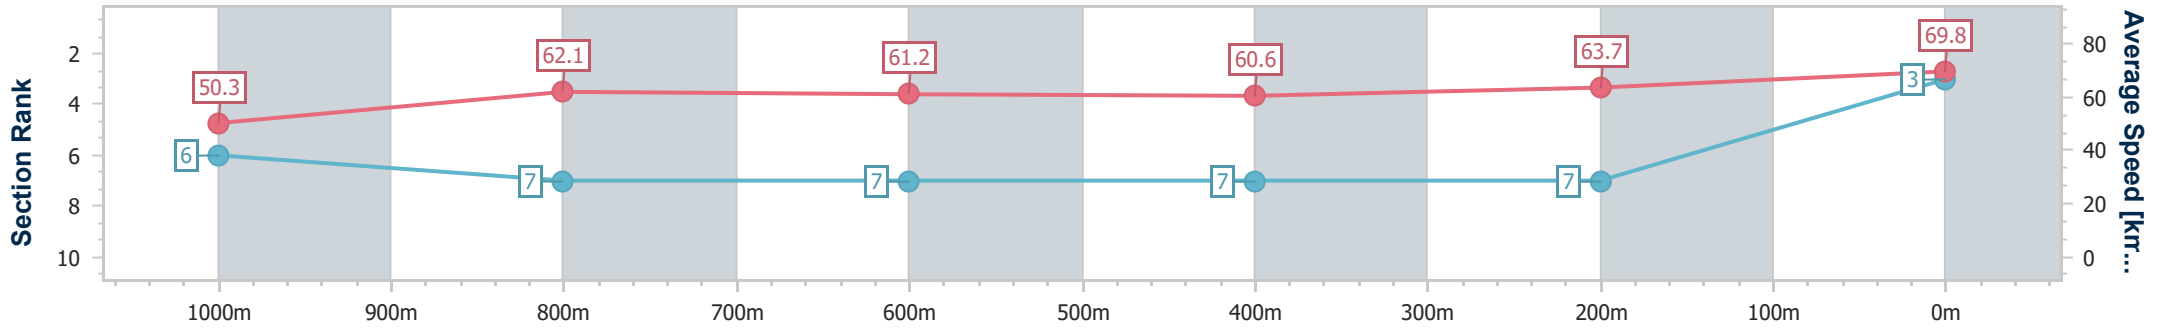

Horse/Jockey Name	Ma's Epic
Final Rank	3
Fastest Section Time (Section)	0:10.42 (200m)
Top Speed [km/h] (Section)	77.7 (200m)
Race State	Finished

Eagle Farm QLD Professional
Race 5: MAGIC MILLIONS MARCH CATALOGUE OUT NOW
BENCHMARK 62 Handicap - 1200m
07 February 2024 - 16:34
Track Rating: Good 4, Weather: Fine, Rail Position: +9.5 Entire

BRISBANE
RACING CLUB

Section	Overall	1000m	800m	600m	400m	200m
Section Times	1:11.62 [3] (0:14.33)	0:57.29 [6] (0:11.76)	0:45.53 [7] (0:11.82)	0:33.71 [7] (0:11.96)	0:21.75 [7] (0:11.33)	0:10.42 [7] (0:10.42)
Average Speed [km/h]	50.3	62.1	61.2	60.6	63.7	69.8
Top Speed [km/h]	64.3	65.7	65.6	64.4	65.6	77.7
Avg. Dist. to Rail [m]	3.9	2.2	1.7	1.2	2.8	4.8
Avg. Stride Freq. [Hz]	2.3	2.4	2.3	2.3	2.4	2.3
Avg. Stride Length [m]	6.3	7.6	7.6	7.6	7.4	8.5

- [ ] Ranking at each section and finish
- -.-.- No data available at this section
- NA No data available