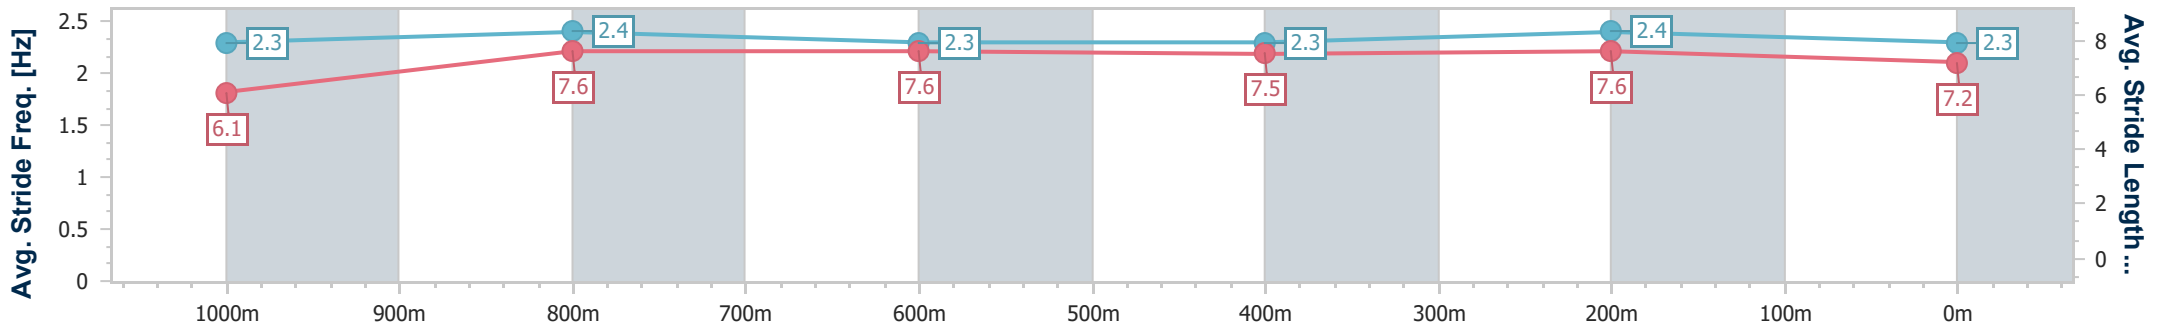

BRISBANE
 RACING CLUB

Section	Overall	1000m	800m	600m	400m	200m
Section Times	1:11.05 [1] (0:14.25)	0:56.80 [5] (0:11.11)	0:45.69 [5] (0:11.35)	0:34.34 [5] (0:11.40)	0:22.94 [5] (0:11.10)	0:11.84 [3] (0:11.84)
Average Speed [km/h]	50.5	65.6	63.8	63.3	65.1	60.6
Top Speed [km/h]	65.3	67.2	65.7	66.0	66.2	63.7
Avg. Dist. to Rail [m]	0.9	1.7	1.3	1.4	3.6	3.1
Avg. Stride Freq. [Hz]	2.3	2.4	2.3	2.3	2.4	2.3
Avg. Stride Length [m]	6.1	7.6	7.6	7.5	7.6	7.2