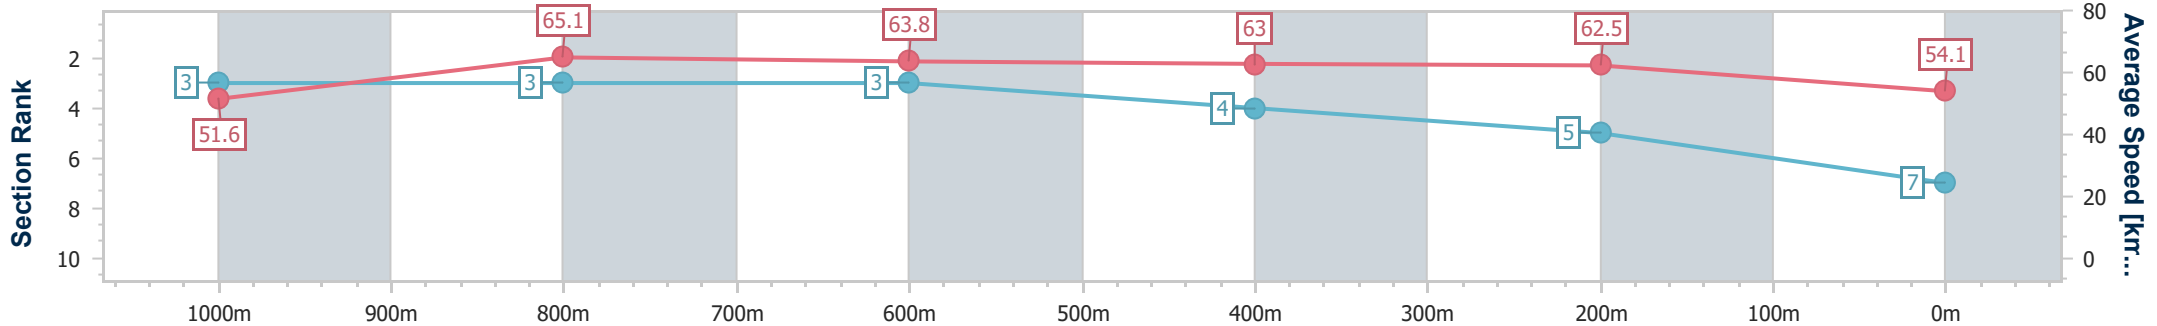

Horse/Jockey Name	Shapin Power
Final Rank	7
Fastest Section Time (Section)	0:11.09 (1000m)
Top Speed [km/h] (Section)	66.3 (1000m)
Race State	Finished

Eagle Farm QLD Professional
Race 5: MAGIC MILLIONS MARCH CATALOGUE OUT NOW
BENCHMARK 62 Handicap - 1200m
07 February 2024 - 16:34
Track Rating: Good 4, Weather: Fine, Rail Position: +9.5 Entire

BRISBANE
RACING CLUB

Section	Overall	1000m	800m	600m	400m	200m
Section Times	1:12.68 [7] (0:14.01)	0:58.67 [3] (0:11.09)	0:47.58 [3] (0:11.37)	0:36.21 [3] (0:11.37)	0:24.84 [4] (0:11.54)	0:13.30 [5] (0:13.30)
Average Speed [km/h]	51.6	65.1	63.8	63.0	62.5	54.1
Top Speed [km/h]	65.4	66.3	65.5	64.7	64.1	58.8
Avg. Dist. to Rail [m]	3.1	1.3	0.9	0.5	0.8	1.9
Avg. Stride Freq. [Hz]	2.3	2.4	2.3	2.3	2.3	2.2
Avg. Stride Length [m]	6.3	7.6	7.6	7.5	7.4	6.8

- [ ] Ranking at each section and finish
- -.-.- No data available at this section
- NA No data available