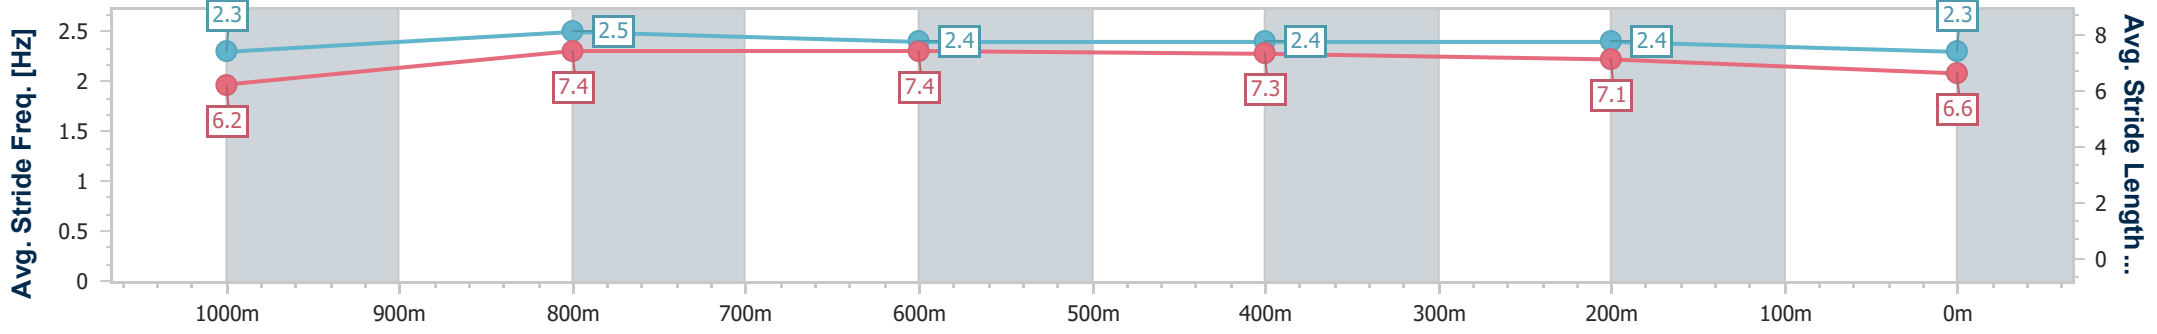

Horse/Jockey Name	In Barcelona
Final Rank	6
Fastest Section Time (Section)	0:11.09 (1000m)
Top Speed [km/h] (Section)	66.6 (1000m)
Race State	Finished

Eagle Farm QLD Professional
Race 5: MAGIC MILLIONS MARCH CATALOGUE OUT NOW
BENCHMARK 62 Handicap - 1200m
07 February 2024 - 16:34
Track Rating: Good 4, Weather: Fine, Rail Position: +9.5 Entire

BRISBANE
RACING CLUB

Section	Overall	1000m	800m	600m	400m	200m
Section Times	1:12.05 [6] (0:13.78)	0:58.27 [1] (0:11.09)	0:47.18 [1] (0:11.44)	0:35.74 [2] (0:11.40)	0:24.34 [2] (0:11.50)	0:12.84 [4] (0:12.84)
Average Speed [km/h]	52.4	65.6	63.5	63.4	62.6	55.9
Top Speed [km/h]	66.6	66.6	65.4	65.0	65.6	59.7
Avg. Dist. to Rail [m]	4.6	2.1	1.8	0.9	0.8	0.9
Avg. Stride Freq. [Hz]	2.3	2.5	2.4	2.4	2.4	2.3
Avg. Stride Length [m]	6.2	7.4	7.4	7.3	7.1	6.6

- [ ] Ranking at each section and finish
- -.-.- No data available at this section
- NA No data available