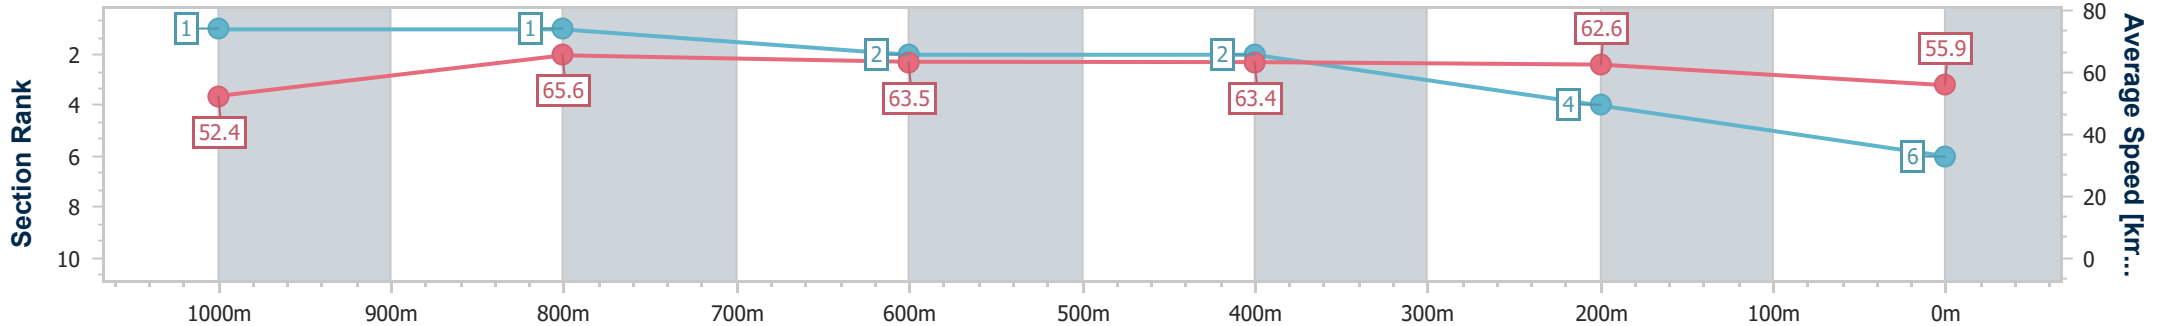

Horse/Jockey Name	In Barcelona
Final Rank	6
Fastest Section Time (Section)	0:11.09 (1000m)
Top Speed [km/h] (Section)	66.6 (1000m)
Race State	Finished

Eagle Farm QLD Professional
Race 5: MAGIC MILLIONS MARCH CATALOGUE OUT NOW
BENCHMARK 62 Handicap - 1200m
07 February 2024 - 16:34
Track Rating: Good 4, Weather: Fine, Rail Position: +9.5 Entire

BRISBANE
RACING CLUB

Section	Overall	1000m	800m	600m	400m	200m
Section Times	1:12.05 [6] (0:13.78)	0:58.27 [1] (0:11.09)	0:47.18 [1] (0:11.44)	0:35.74 [2] (0:11.40)	0:24.34 [2] (0:11.50)	0:12.84 [4] (0:12.84)
Average Speed [km/h]	52.4	65.6	63.5	63.4	62.6	55.9
Top Speed [km/h]	66.6	66.6	65.4	65.0	65.6	59.7
Avg. Dist. to Rail [m]	4.6	2.1	1.8	0.9	0.8	0.9
Avg. Stride Freq. [Hz]	2.3	2.5	2.4	2.4	2.4	2.3
Avg. Stride Length [m]	6.2	7.4	7.4	7.3	7.1	6.6

- [ ] Ranking at each section and finish
- -.-.- No data available at this section
- NA No data available