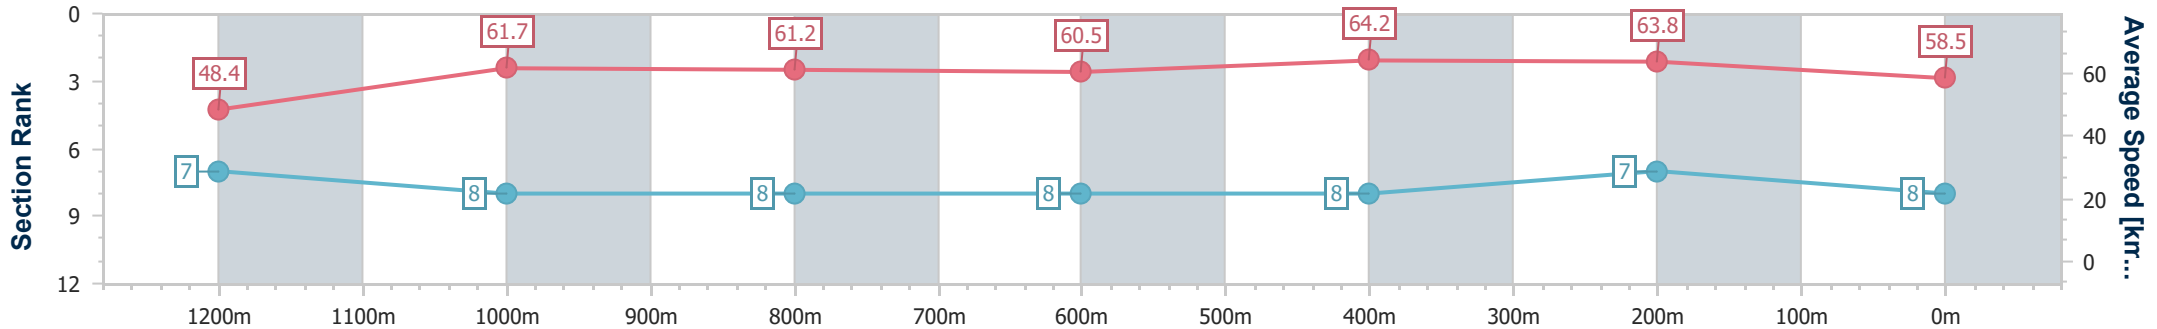

Horse/Jockey Name	Extensive
Final Rank	8
Fastest Section Time (Section)	0:11.30 (400m)
Top Speed [km/h] (Section)	65.0 (600m)
Race State	Finished

Eagle Farm QLD Professional
Race 6: XXXX GOLD BENCHMARK 65 Handicap (4YO only
QTIS bonuses applicable) - 1400m
07 February 2024 - 17:10
Track Rating: Good 4, Weather: Fine, Rail Position: +9.5 Entire

BRISBANE
RACING CLUB

Section	Overall	1200m	1000m	800m	600m	400m	200m
Section Times	1:25.59 [8] (0:15.00)	1:10.59 [7] (0:11.70)	0:58.89 [8] (0:11.88)	0:47.01 [8] (0:12.02)	0:34.99 [8] (0:11.41)	0:23.58 [8] (0:11.30)	0:12.28 [7] (0:12.28)
Average Speed [km/h]	48.4	61.7	61.2	60.5	64.2	63.8	58.5
Top Speed [km/h]	62.7	63.0	62.3	62.9	65.0	64.6	62.3
Avg. Dist. to Rail [m]	7.0	2.9	2.3	2.5	3.3	7.5	6.7
Avg. Stride Freq. [Hz]	2.2	2.3	2.3	2.2	2.3	2.4	2.3
Avg. Stride Length [m]	6.2	7.5	7.5	7.5	7.6	7.5	7.2

- [ ] Ranking at each section and finish
- -.-.- No data available at this section
- NA No data available