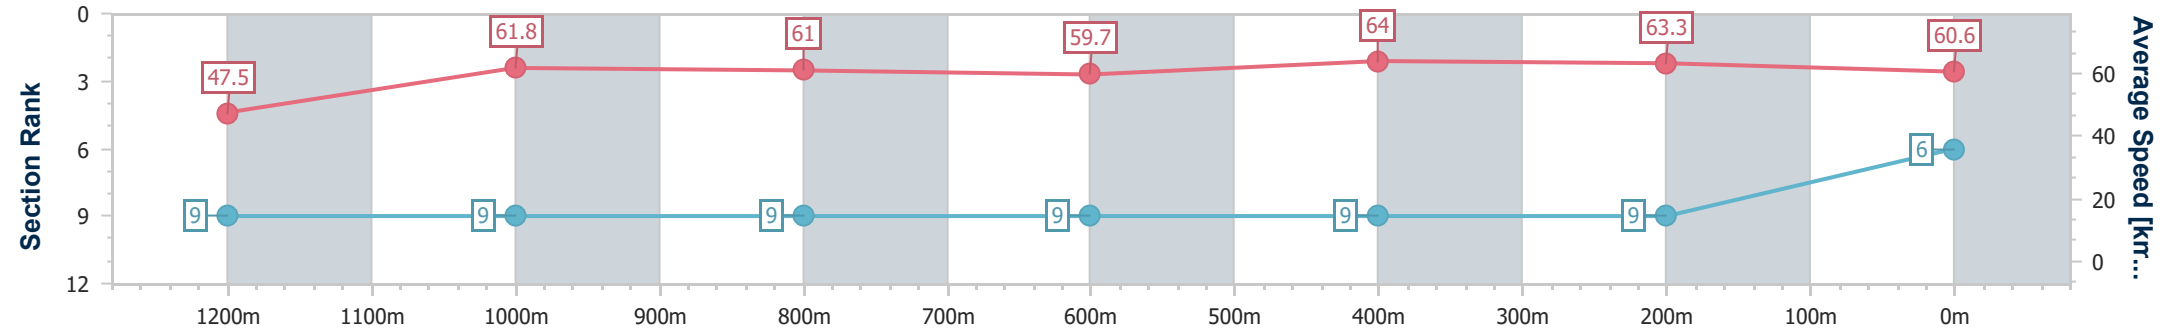

Horse/Jockey Name	Tavistorm
Final Rank	6
Fastest Section Time (Section)	0:11.36 (400m)
Top Speed [km/h] (Section)	65.1 (400m)
Race State	Finished

Eagle Farm QLD Professional
Race 6: XXXX GOLD BENCHMARK 65 Handicap (4YO only
QTIS bonuses applicable) - 1400m
07 February 2024 - 17:10
Track Rating: Good 4, Weather: Fine, Rail Position: +9.5 Entire

BRISBANE
RACING CLUB

Section	Overall	1200m	1000m	800m	600m	400m	200m
Section Times	1:25.40 [6] (0:15.27)	1:10.13 [9] (0:11.66)	0:58.47 [9] (0:11.83)	0:46.64 [9] (0:12.04)	0:34.60 [9] (0:11.37)	0:23.23 [9] (0:11.36)	0:11.87 [9] (0:11.87)
Average Speed [km/h]	47.5	61.8	61.0	59.7	64.0	63.3	60.6
Top Speed [km/h]	61.5	63.9	62.4	62.2	64.7	65.1	62.6
Avg. Dist. to Rail [m]	5.8	1.8	0.8	0.2	1.7	5.6	3.7
Avg. Stride Freq. [Hz]	2.1	2.2	2.2	2.2	2.2	2.3	2.2
Avg. Stride Length [m]	6.2	7.7	7.7	7.7	8.0	7.7	7.6

- [ ] Ranking at each section and finish
- -.-.- No data available at this section
- NA No data available