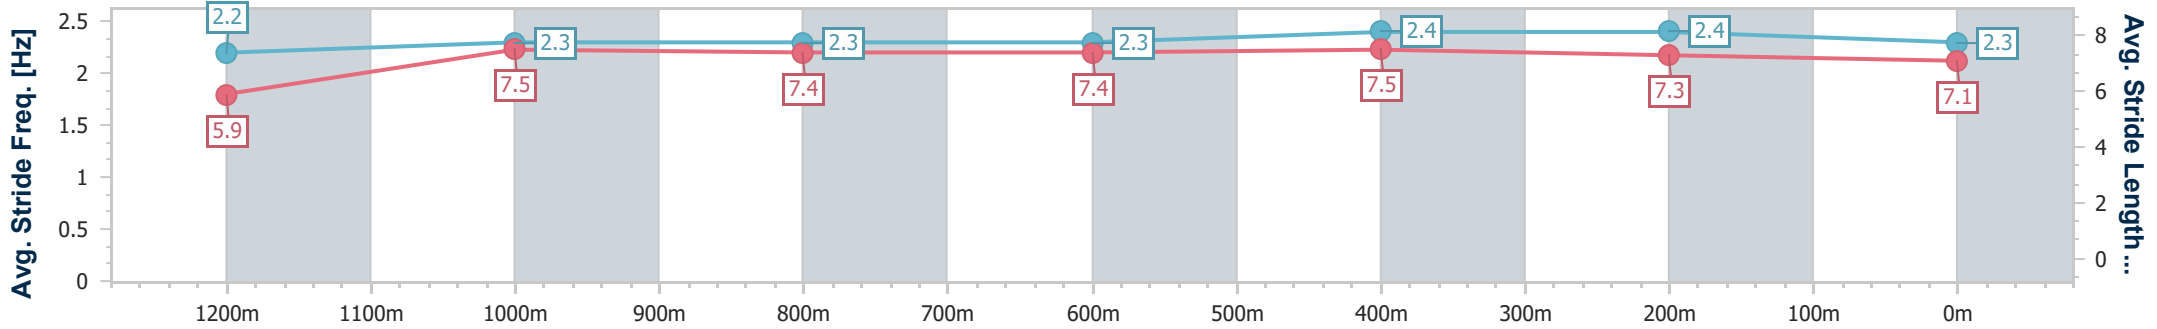

Horse/Jockey Name	Crymenotears
Final Rank	7
Fastest Section Time (Section)	0:11.25 (400m)
Top Speed [km/h] (Section)	65.7 (400m)
Race State	Finished

Eagle Farm QLD Professional
Race 6: XXXX GOLD BENCHMARK 65 Handicap (4YO only
QTIS bonuses applicable) - 1400m
07 February 2024 - 17:10
Track Rating: Good 4, Weather: Fine, Rail Position: +9.5 Entire

BRISBANE
RACING CLUB

Section	Overall	1200m	1000m	800m	600m	400m	200m
Section Times	1:25.43 [7] (0:15.07)	1:10.36 [8] (0:11.51)	0:58.85 [7] (0:11.96)	0:46.89 [7] (0:12.00)	0:34.89 [7] (0:11.37)	0:23.52 [7] (0:11.25)	0:12.27 [6] (0:12.27)
Average Speed [km/h]	47.7	62.8	60.8	60.0	63.3	64.0	58.6
Top Speed [km/h]	63.0	65.1	61.7	63.1	64.7	65.7	62.1
Avg. Dist. to Rail [m]	4.7	2.3	1.7	0.5	0.8	4.4	6.0
Avg. Stride Freq. [Hz]	2.2	2.3	2.3	2.3	2.4	2.4	2.3
Avg. Stride Length [m]	5.9	7.5	7.4	7.4	7.5	7.3	7.1

- [ ] Ranking at each section and finish
- -.-.- No data available at this section
- NA No data available