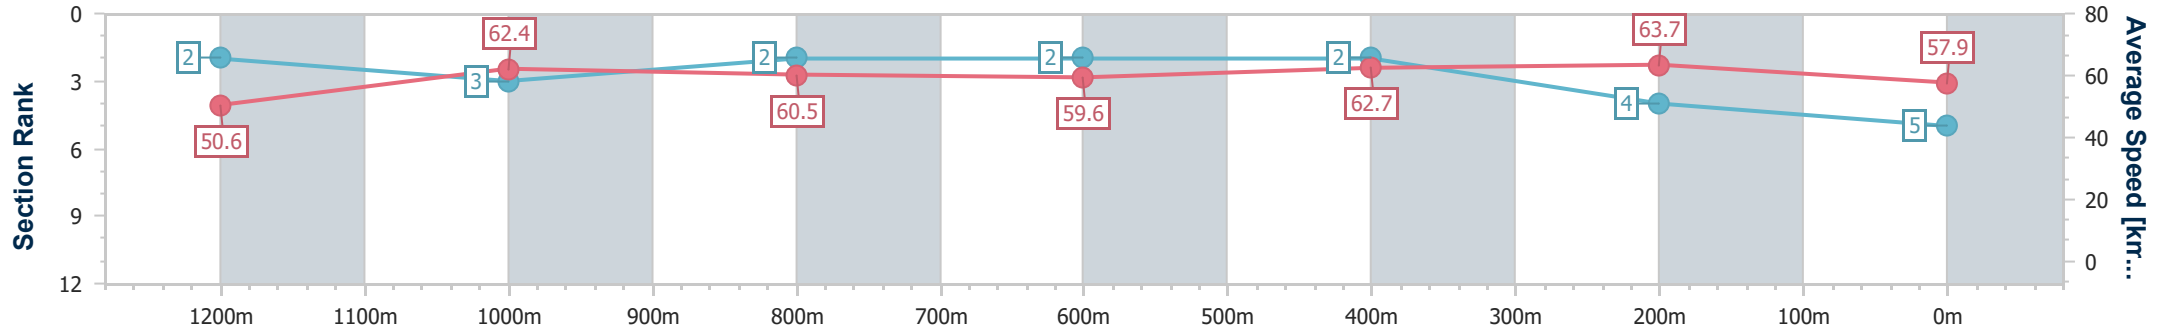

Horse/Jockey Name	Expresso Love
Final Rank	5
Fastest Section Time (Section)	0:11.31 (400m)
Top Speed [km/h] (Section)	65.9 (400m)
Race State	Finished

Eagle Farm QLD Professional
Race 6: XXXX GOLD BENCHMARK 65 Handicap (4YO only
QTIS bonuses applicable) - 1400m
07 February 2024 - 17:10
Track Rating: Good 4, Weather: Fine, Rail Position: +9.5 Entire

BRISBANE
RACING CLUB

Section	Overall	1200m	1000m	800m	600m	400m	200m
Section Times	1:25.32 [5] (0:14.28)	1:11.04 [2] (0:11.58)	0:59.46 [3] (0:12.03)	0:47.43 [2] (0:12.11)	0:35.32 [2] (0:11.57)	0:23.75 [2] (0:11.31)	0:12.44 [4] (0:12.44)
Average Speed [km/h]	50.6	62.4	60.5	59.6	62.7	63.7	57.9
Top Speed [km/h]	63.6	63.7	62.0	60.5	64.6	65.9	61.1
Avg. Dist. to Rail [m]	2.2	3.1	1.9	1.2	1.4	4.9	5.5
Avg. Stride Freq. [Hz]	2.2	2.4	2.3	2.3	2.4	2.4	2.3
Avg. Stride Length [m]	6.4	7.4	7.3	7.2	7.4	7.3	7.0

- [ ] Ranking at each section and finish
- -.-.- No data available at this section
- NA No data available