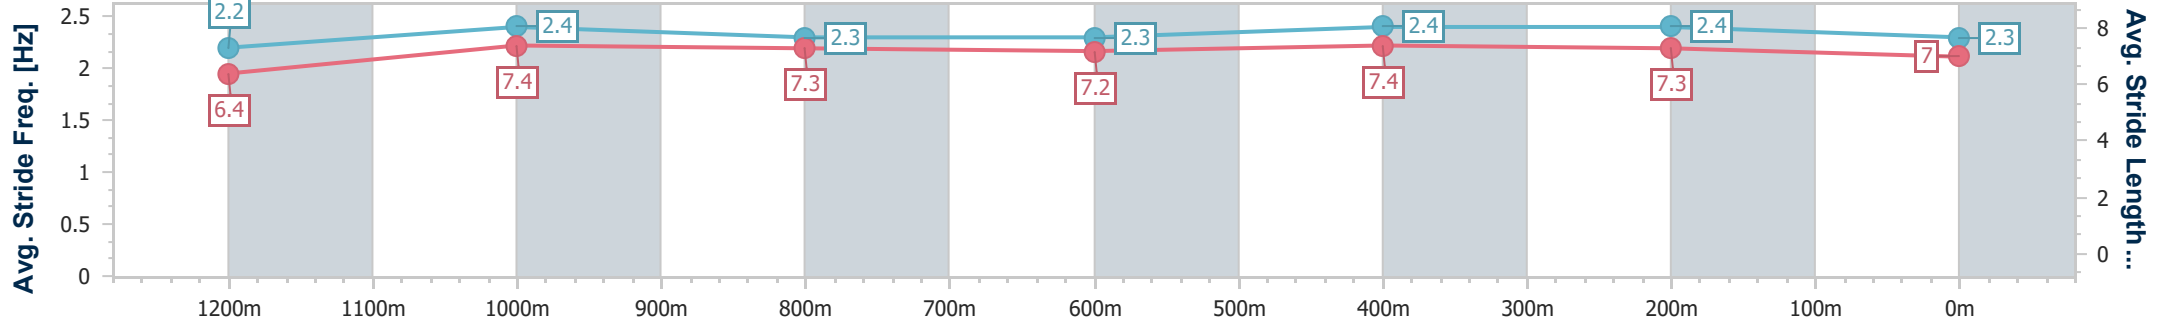

Horse/Jockey Name	Expresso Love
Final Rank	5
Fastest Section Time (Section)	0:11.31 (400m)
Top Speed [km/h] (Section)	65.9 (400m)
Race State	Finished

Eagle Farm QLD Professional
Race 6: XXXX GOLD BENCHMARK 65 Handicap (4YO only
QTIS bonuses applicable) - 1400m
07 February 2024 - 17:10
Track Rating: Good 4, Weather: Fine, Rail Position: +9.5 Entire

BRISBANE
RACING CLUB

Section	Overall	1200m	1000m	800m	600m	400m	200m
Section Times	1:25.32 [5] (0:14.28)	1:11.04 [2] (0:11.58)	0:59.46 [3] (0:12.03)	0:47.43 [2] (0:12.11)	0:35.32 [2] (0:11.57)	0:23.75 [2] (0:11.31)	0:12.44 [4] (0:12.44)
Average Speed [km/h]	50.6	62.4	60.5	59.6	62.7	63.7	57.9
Top Speed [km/h]	63.6	63.7	62.0	60.5	64.6	65.9	61.1
Avg. Dist. to Rail [m]	2.2	3.1	1.9	1.2	1.4	4.9	5.5
Avg. Stride Freq. [Hz]	2.2	2.4	2.3	2.3	2.4	2.4	2.3
Avg. Stride Length [m]	6.4	7.4	7.3	7.2	7.4	7.3	7.0

- [ ] Ranking at each section and finish
- -.-.- No data available at this section
- NA No data available