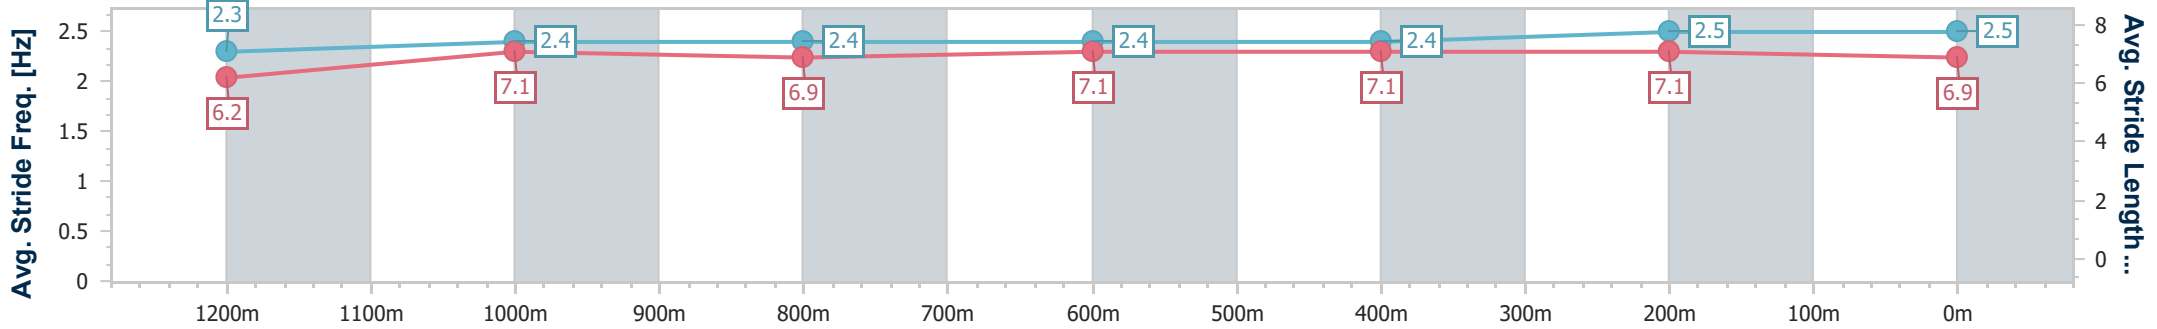

Horse/Jockey Name	Beef Week Princess
Final Rank	3
Fastest Section Time (Section)	0:11.28 (400m)
Top Speed [km/h] (Section)	65.3 (400m)
Race State	Finished

Eagle Farm QLD Professional
Race 6: XXXX GOLD BENCHMARK 65 Handicap (4YO only
QTIS bonuses applicable) - 1400m
07 February 2024 - 17:10
Track Rating: Good 4, Weather: Fine, Rail Position: +9.5 Entire

BRISBANE
RACING CLUB

Section	Overall	1200m	1000m	800m	600m	400m	200m
Section Times	1:24.86 [3] (0:14.28)	1:10.58 [3] (0:11.54)	0:59.04 [2] (0:12.21)	0:46.83 [3] (0:12.07)	0:34.76 [3] (0:11.60)	0:23.16 [4] (0:11.28)	0:11.88 [5] (0:11.88)
Average Speed [km/h]	50.6	62.5	59.3	59.9	62.8	63.7	60.7
Top Speed [km/h]	63.3	63.8	61.2	61.4	64.4	65.3	62.4
Avg. Dist. to Rail [m]	0.9	2.2	2.0	0.5	1.9	6.6	7.1
Avg. Stride Freq. [Hz]	2.3	2.4	2.4	2.4	2.4	2.5	2.5
Avg. Stride Length [m]	6.2	7.1	6.9	7.1	7.1	7.1	6.9

- [ ] Ranking at each section and finish
- -.-.- No data available at this section
- NA No data available