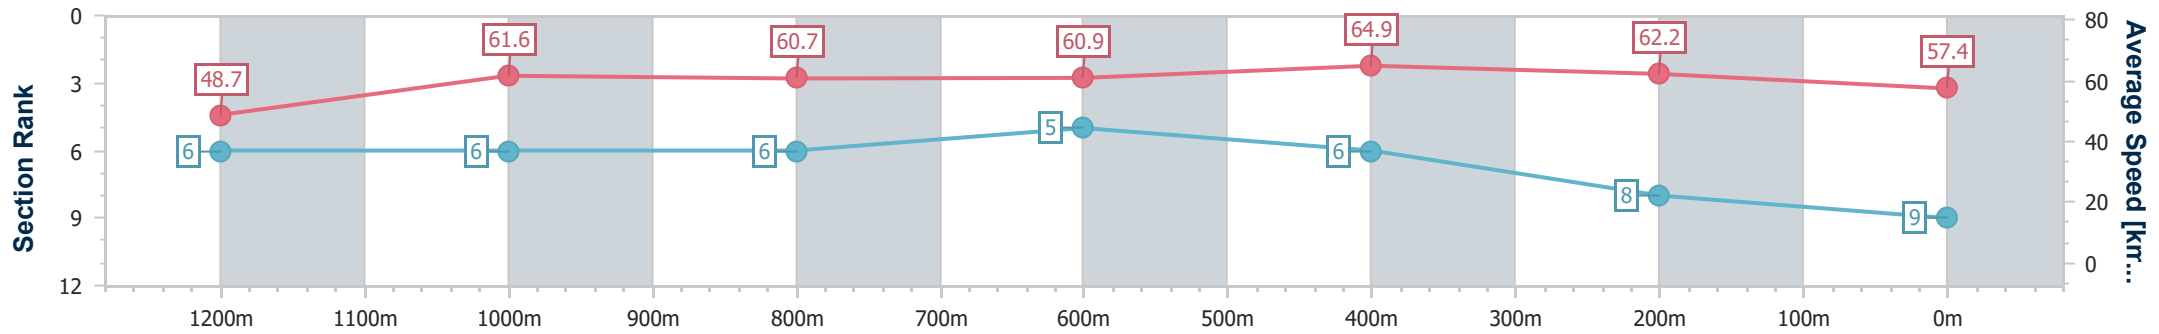

Horse/Jockey Name	Western Springs
Final Rank	9
Fastest Section Time (Section)	0:11.34 (600m)
Top Speed [km/h] (Section)	66.5 (600m)
Race State	Finished

Eagle Farm QLD Professional
Race 6: XXXX GOLD BENCHMARK 65 Handicap (4YO only
QTIS bonuses applicable) - 1400m
07 February 2024 - 17:10
Track Rating: Good 4, Weather: Fine, Rail Position: +9.5 Entire

BRISBANE
RACING CLUB

Section	Overall	1200m	1000m	800m	600m	400m	200m
Section Times	1:25.92 [9] (0:14.78)	1:11.14 [6] (0:11.73)	0:59.41 [6] (0:11.95)	0:47.46 [6] (0:11.98)	0:35.48 [5] (0:11.34)	0:24.14 [6] (0:11.57)	0:12.57 [8]
Average Speed [km/h]	48.7	61.6	60.7	60.9	64.9	62.2	57.4
Top Speed [km/h]	62.4	62.7	61.7	63.2	66.5	63.8	60.2
Avg. Dist. to Rail [m]	4.0	1.7	1.6	2.8	5.0	7.3	6.7
Avg. Stride Freq. [Hz]	2.3	2.4	2.3	2.3	2.4	2.4	2.3
Avg. Stride Length [m]	6.0	7.3	7.3	7.4	7.4	7.3	7.0

- [ ] Ranking at each section and finish
- -.-.- No data available at this section
- NA No data available