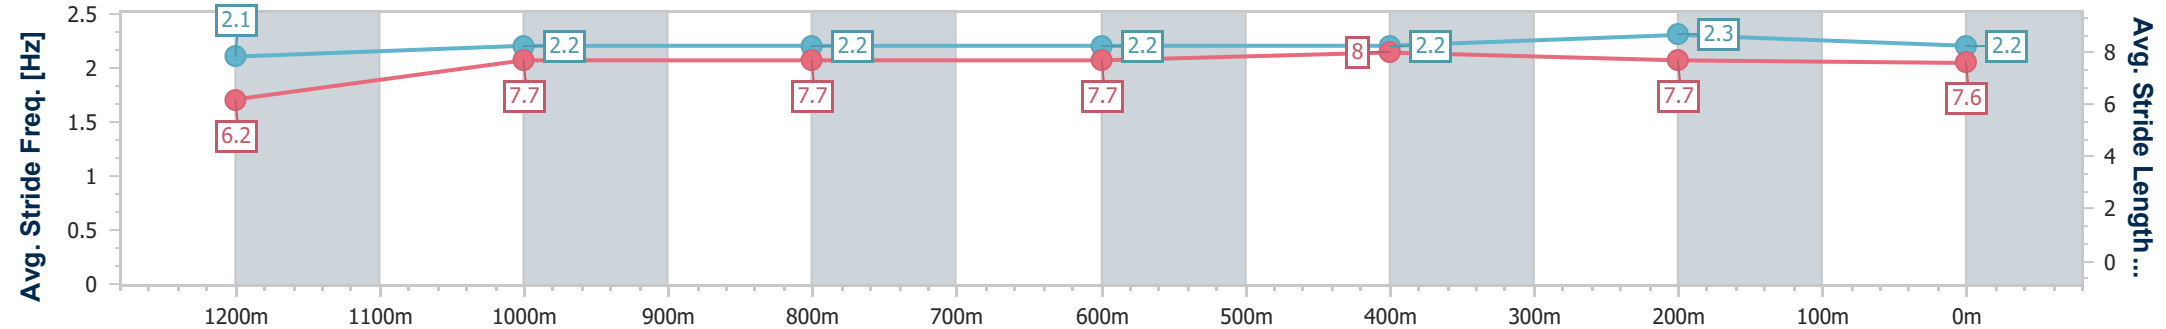

BRISBANE
 RACING CLUB

Section	Overall	1200m	1000m	800m	600m	400m	200m
Section Times	1:25.32 [5] (0:14.28)	1:11.04 [2] (0:11.58)	0:59.46 [3] (0:12.03)	0:47.43 [2] (0:12.11)	0:35.32 [2] (0:11.57)	0:23.75 [2] (0:11.31)	0:12.44 [4] (0:12.44)
Average Speed [km/h]	50.6	62.4	60.5	59.6	62.7	63.7	57.9
Top Speed [km/h]	63.6	63.7	62.0	60.5	64.6	65.9	61.1
Avg. Dist. to Rail [m]	2.2	3.1	1.9	1.2	1.4	4.9	5.5
Avg. Stride Freq. [Hz]	2.2	2.4	2.3	2.3	2.4	2.4	2.3
Avg. Stride Length [m]	6.4	7.4	7.3	7.2	7.4	7.3	7.0

- [] Ranking at each section and finish
- .-.- No data available at this section
- NA No data available

Horse/Jockey Name	Tavistorm
Final Rank	6
Fastest Section Time (Section)	0:11.36 (400m)
Top Speed [km/h] (Section)	65.1 (400m)
Race State	Finished

BRISBANE
 RACING CLUB

Section	Overall	1200m	1000m	800m	600m	400m	200m
Section Times	1:25.40 [6] (0:15.27)	1:10.13 [9] (0:11.66)	0:58.47 [9] (0:11.83)	0:46.64 [9] (0:12.04)	0:34.60 [9] (0:11.37)	0:23.23 [9] (0:11.36)	0:11.87 [9] (0:11.87)
Average Speed [km/h]	47.5	61.8	61.0	59.7	64.0	63.3	60.6
Top Speed [km/h]	61.5	63.9	62.4	62.2	64.7	65.1	62.6
Avg. Dist. to Rail [m]	5.8	1.8	0.8	0.2	1.7	5.6	3.7
Avg. Stride Freq. [Hz]	2.1	2.2	2.2	2.2	2.2	2.3	2.2
Avg. Stride Length [m]	6.2	7.7	7.7	7.7	8.0	7.7	7.6