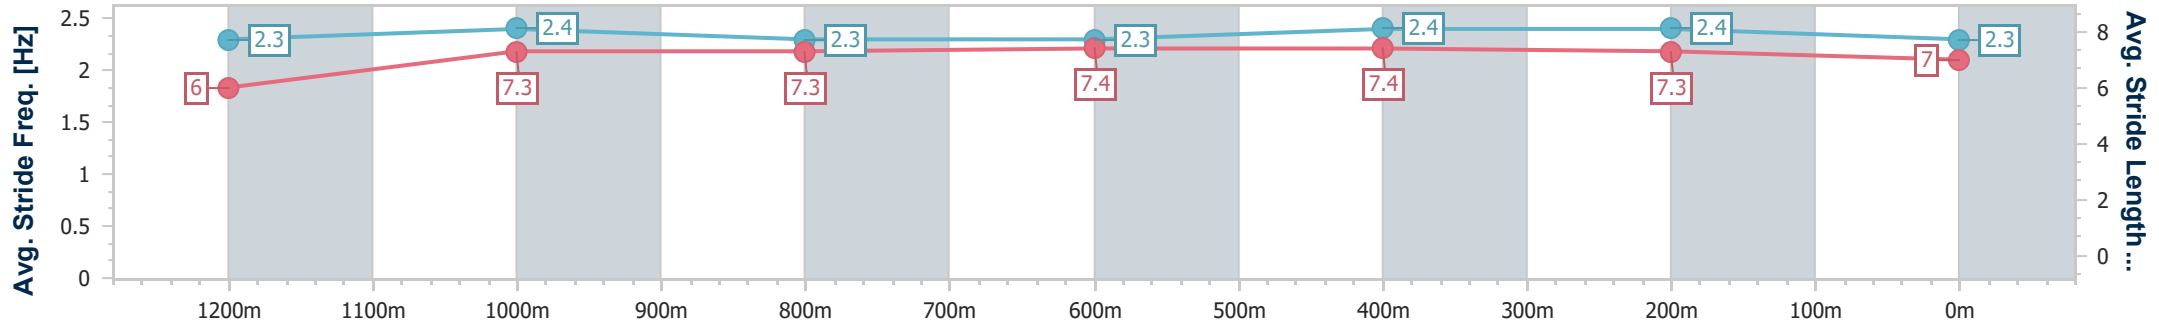

Horse/Jockey Name	Western Springs
Final Rank	9
Fastest Section Time (Section)	0:11.34 (600m)
Top Speed [km/h] (Section)	66.5 (600m)
Race State	Finished

Eagle Farm QLD Professional
Race 6: XXXX GOLD BENCHMARK 65 Handicap (4YO only
QTIS bonuses applicable) - 1400m
07 February 2024 - 17:10
Track Rating: Good 4, Weather: Fine, Rail Position: +9.5 Entire

BRISBANE
RACING CLUB

Section	Overall	1200m	1000m	800m	600m	400m	200m
Section Times	1:25.92 [9] (0:14.78)	1:11.14 [6] (0:11.73)	0:59.41 [6] (0:11.95)	0:47.46 [6] (0:11.98)	0:35.48 [5] (0:11.34)	0:24.14 [6] (0:11.57)	0:12.57 [8]
Average Speed [km/h]	48.7	61.6	60.7	60.9	64.9	62.2	57.4
Top Speed [km/h]	62.4	62.7	61.7	63.2	66.5	63.8	60.2
Avg. Dist. to Rail [m]	4.0	1.7	1.6	2.8	5.0	7.3	6.7
Avg. Stride Freq. [Hz]	2.3	2.4	2.3	2.3	2.4	2.4	2.3
Avg. Stride Length [m]	6.0	7.3	7.3	7.4	7.4	7.3	7.0

- [ ] Ranking at each section and finish
- -.-.- No data available at this section
- NA No data available