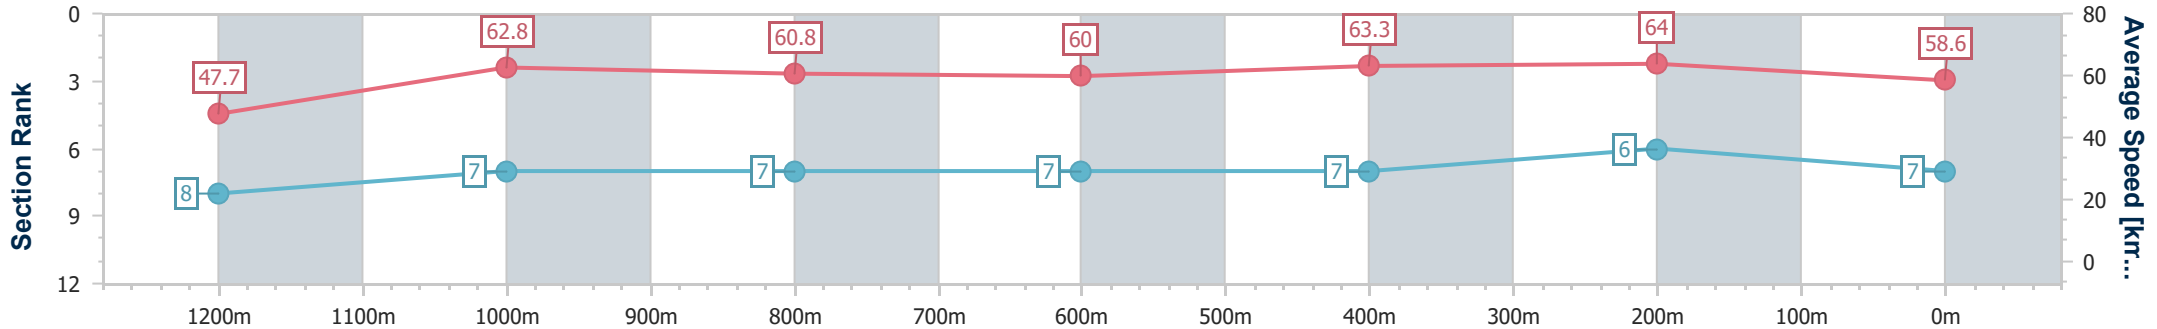

Horse/Jockey Name	Crymenotears
Final Rank	7
Fastest Section Time (Section)	0:11.25 (400m)
Top Speed [km/h] (Section)	65.7 (400m)
Race State	Finished

Eagle Farm QLD Professional
Race 6: XXXX GOLD BENCHMARK 65 Handicap (4YO only
QTIS bonuses applicable) - 1400m
07 February 2024 - 17:10
Track Rating: Good 4, Weather: Fine, Rail Position: +9.5 Entire

BRISBANE
RACING CLUB

Section	Overall	1200m	1000m	800m	600m	400m	200m
Section Times	1:25.43 [7] (0:15.07)	1:10.36 [8] (0:11.51)	0:58.85 [7] (0:11.96)	0:46.89 [7] (0:12.00)	0:34.89 [7] (0:11.37)	0:23.52 [7] (0:11.25)	0:12.27 [6] (0:12.27)
Average Speed [km/h]	47.7	62.8	60.8	60.0	63.3	64.0	58.6
Top Speed [km/h]	63.0	65.1	61.7	63.1	64.7	65.7	62.1
Avg. Dist. to Rail [m]	4.7	2.3	1.7	0.5	0.8	4.4	6.0
Avg. Stride Freq. [Hz]	2.2	2.3	2.3	2.3	2.4	2.4	2.3
Avg. Stride Length [m]	5.9	7.5	7.4	7.4	7.5	7.3	7.1

- [ ] Ranking at each section and finish
- -.-.- No data available at this section
- NA No data available