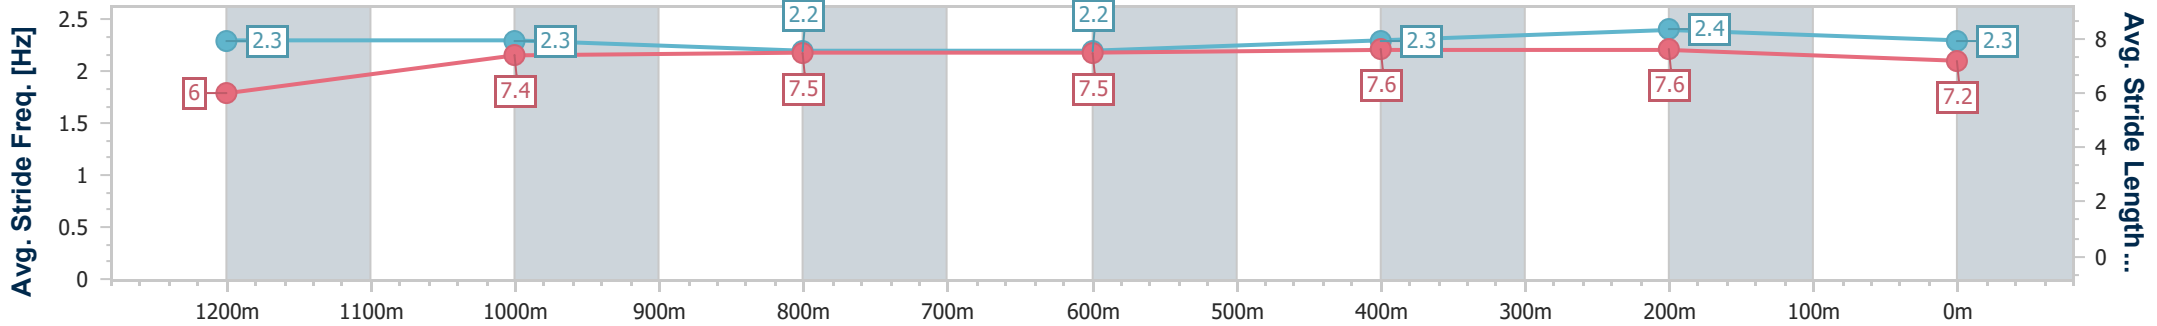

Horse/Jockey Name	Twyford
Final Rank	2
Fastest Section Time (Section)	0:11.11 (400m)
Top Speed [km/h] (Section)	66.4 (400m)
Race State	Finished

Eagle Farm QLD Professional
Race 6: XXXX GOLD BENCHMARK 65 Handicap (4YO only
QTIS bonuses applicable) - 1400m
07 February 2024 - 17:10
Track Rating: Good 4, Weather: Fine, Rail Position: +9.5 Entire

BRISBANE
RACING CLUB

Section	Overall	1200m	1000m	800m	600m	400m	200m
Section Times	1:24.85 [2] (0:14.56)	1:10.29 [4] (0:11.66)	0:58.63 [4] (0:11.97)	0:46.66 [4] (0:12.03)	0:34.63 [4] (0:11.44)	0:23.19 [3] (0:11.11)	0:12.08 [3] (0:12.08)
Average Speed [km/h]	49.7	61.8	60.6	60.4	63.2	65.1	59.5
Top Speed [km/h]	62.5	62.7	61.6	61.1	65.8	66.4	63.0
Avg. Dist. to Rail [m]	3.3	3.0	1.9	1.2	1.9	6.3	5.0
Avg. Stride Freq. [Hz]	2.3	2.3	2.2	2.2	2.3	2.4	2.3
Avg. Stride Length [m]	6.0	7.4	7.5	7.5	7.6	7.6	7.2

- [ ] Ranking at each section and finish
- -.-.- No data available at this section
- NA No data available