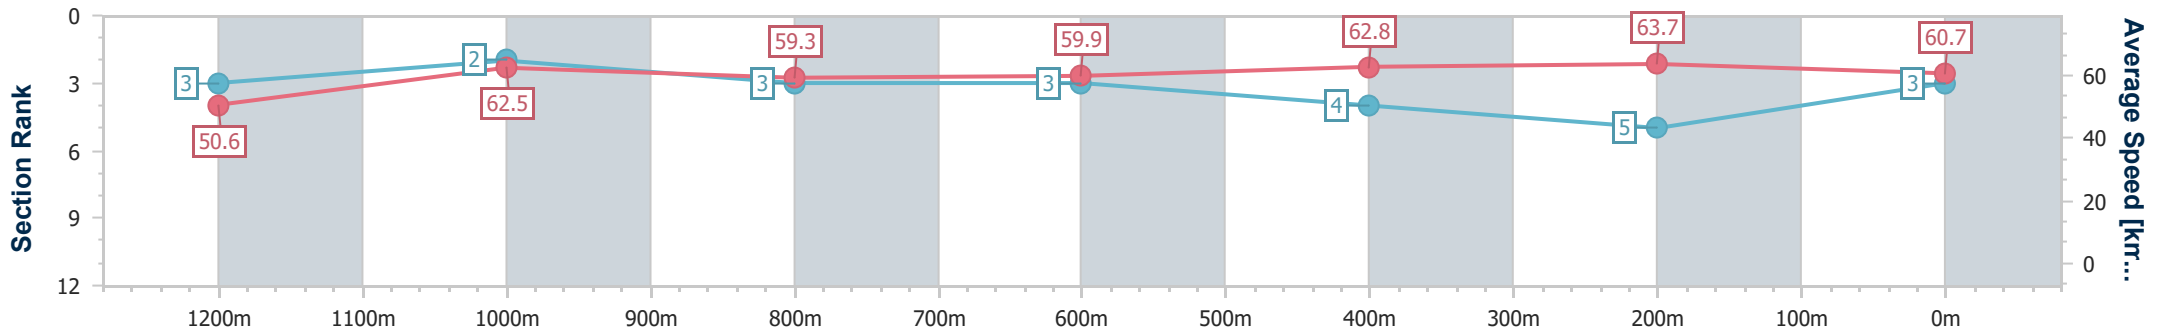

Horse/Jockey Name	Beef Week Princess
Final Rank	3
Fastest Section Time (Section)	0:11.28 (400m)
Top Speed [km/h] (Section)	65.3 (400m)
Race State	Finished

Eagle Farm QLD Professional
Race 6: XXXX GOLD BENCHMARK 65 Handicap (4YO only
QTIS bonuses applicable) - 1400m
07 February 2024 - 17:10
Track Rating: Good 4, Weather: Fine, Rail Position: +9.5 Entire

BRISBANE
RACING CLUB

Section	Overall	1200m	1000m	800m	600m	400m	200m
Section Times	1:24.86 [3] (0:14.28)	1:10.58 [3] (0:11.54)	0:59.04 [2] (0:12.21)	0:46.83 [3] (0:12.07)	0:34.76 [3] (0:11.60)	0:23.16 [4] (0:11.28)	0:11.88 [5] (0:11.88)
Average Speed [km/h]	50.6	62.5	59.3	59.9	62.8	63.7	60.7
Top Speed [km/h]	63.3	63.8	61.2	61.4	64.4	65.3	62.4
Avg. Dist. to Rail [m]	0.9	2.2	2.0	0.5	1.9	6.6	7.1
Avg. Stride Freq. [Hz]	2.3	2.4	2.4	2.4	2.4	2.5	2.5
Avg. Stride Length [m]	6.2	7.1	6.9	7.1	7.1	7.1	6.9

- [ ] Ranking at each section and finish
- -.-.- No data available at this section
- NA No data available