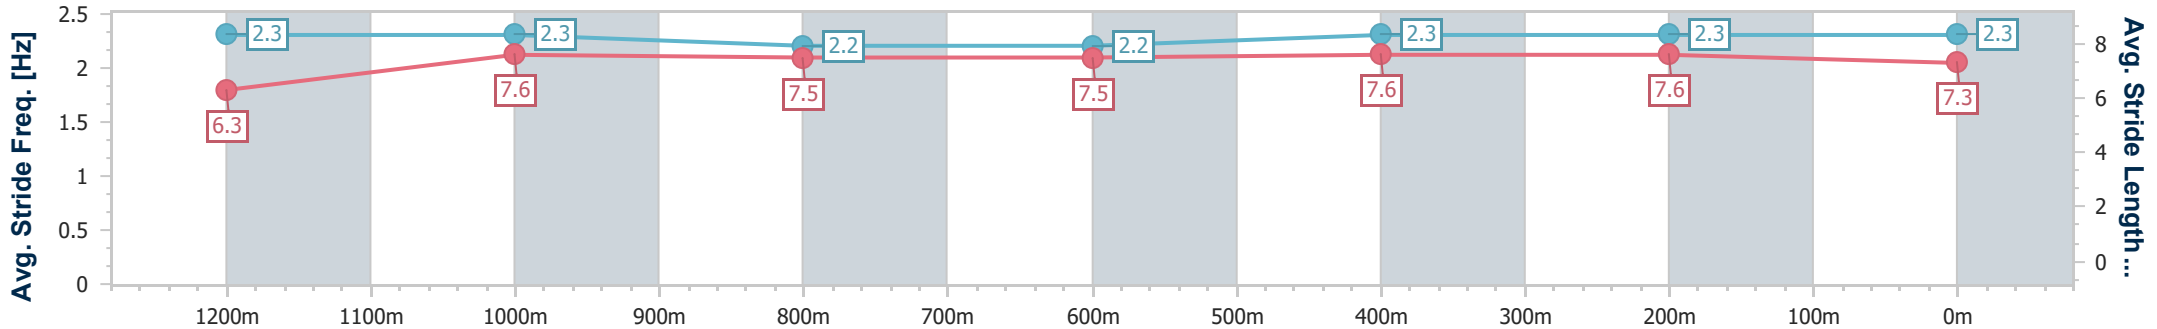

Horse/Jockey Name	Hill Billy Flyer
Final Rank	4
Fastest Section Time (Section)	0:11.29 (400m)
Top Speed [km/h] (Section)	64.7 (400m)
Race State	Finished

Eagle Farm QLD Professional
Race 6: XXXX GOLD BENCHMARK 65 Handicap (4YO only
QTIS bonuses applicable) - 1400m
07 February 2024 - 17:10
Track Rating: Good 4, Weather: Fine, Rail Position: +9.5 Entire

BRISBANE
RACING CLUB

Section	Overall	1200m	1000m	800m	600m	400m	200m
Section Times	1:24.90 [4] (0:14.23)	1:10.67 [1] (0:11.44)	0:59.23 [1] (0:12.17)	0:47.06 [1] (0:12.09)	0:34.97 [1] (0:11.52)	0:23.45 [1] (0:11.29)	0:12.16 [2] (0:12.16)
Average Speed [km/h]	50.8	63.3	59.8	59.4	62.6	63.7	59.3
Top Speed [km/h]	64.3	64.3	62.1	60.8	64.6	64.7	61.7
Avg. Dist. to Rail [m]	4.7	4.0	1.8	0.3	0.2	2.4	2.4
Avg. Stride Freq. [Hz]	2.3	2.3	2.2	2.2	2.3	2.3	2.3
Avg. Stride Length [m]	6.3	7.6	7.5	7.5	7.6	7.6	7.3

- [ ] Ranking at each section and finish
- -.-.- No data available at this section
- NA No data available