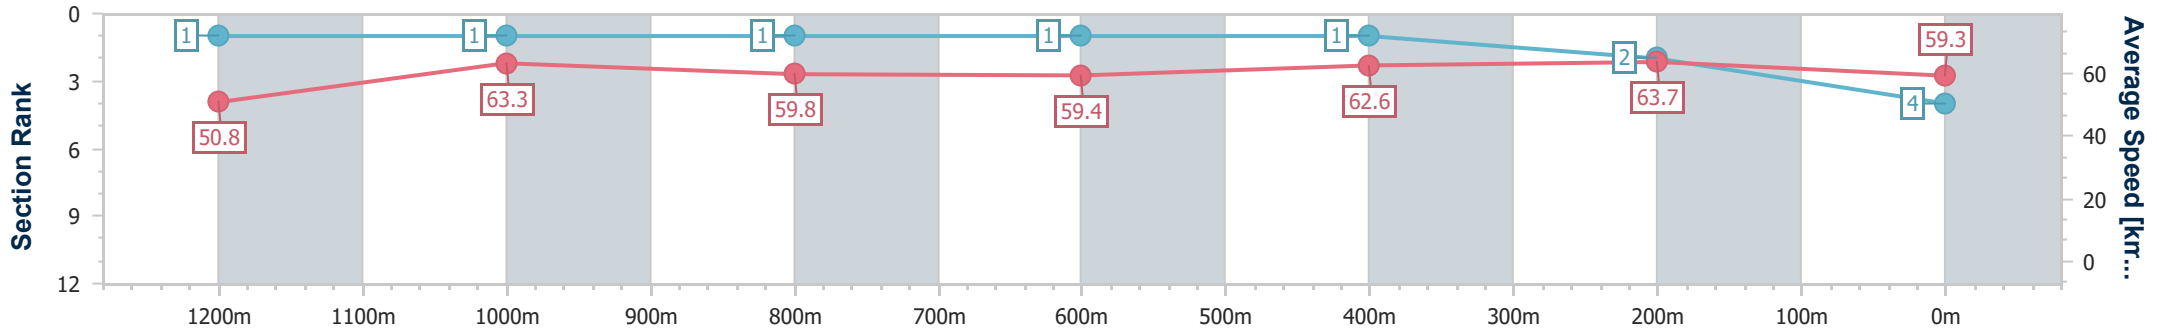

Horse/Jockey Name	Hill Billy Flyer
Final Rank	4
Fastest Section Time (Section)	0:11.29 (400m)
Top Speed [km/h] (Section)	64.7 (400m)
Race State	Finished

Eagle Farm QLD Professional
Race 6: XXXX GOLD BENCHMARK 65 Handicap (4YO only
QTIS bonuses applicable) - 1400m
07 February 2024 - 17:10
Track Rating: Good 4, Weather: Fine, Rail Position: +9.5 Entire

BRISBANE
RACING CLUB

Section	Overall	1200m	1000m	800m	600m	400m	200m
Section Times	1:24.90 [4] (0:14.23)	1:10.67 [1] (0:11.44)	0:59.23 [1] (0:12.17)	0:47.06 [1] (0:12.09)	0:34.97 [1] (0:11.52)	0:23.45 [1] (0:11.29)	0:12.16 [2] (0:12.16)
Average Speed [km/h]	50.8	63.3	59.8	59.4	62.6	63.7	59.3
Top Speed [km/h]	64.3	64.3	62.1	60.8	64.6	64.7	61.7
Avg. Dist. to Rail [m]	4.7	4.0	1.8	0.3	0.2	2.4	2.4
Avg. Stride Freq. [Hz]	2.3	2.3	2.2	2.2	2.3	2.3	2.3
Avg. Stride Length [m]	6.3	7.6	7.5	7.5	7.6	7.6	7.3

- [ ] Ranking at each section and finish
- -.-.- No data available at this section
- NA No data available