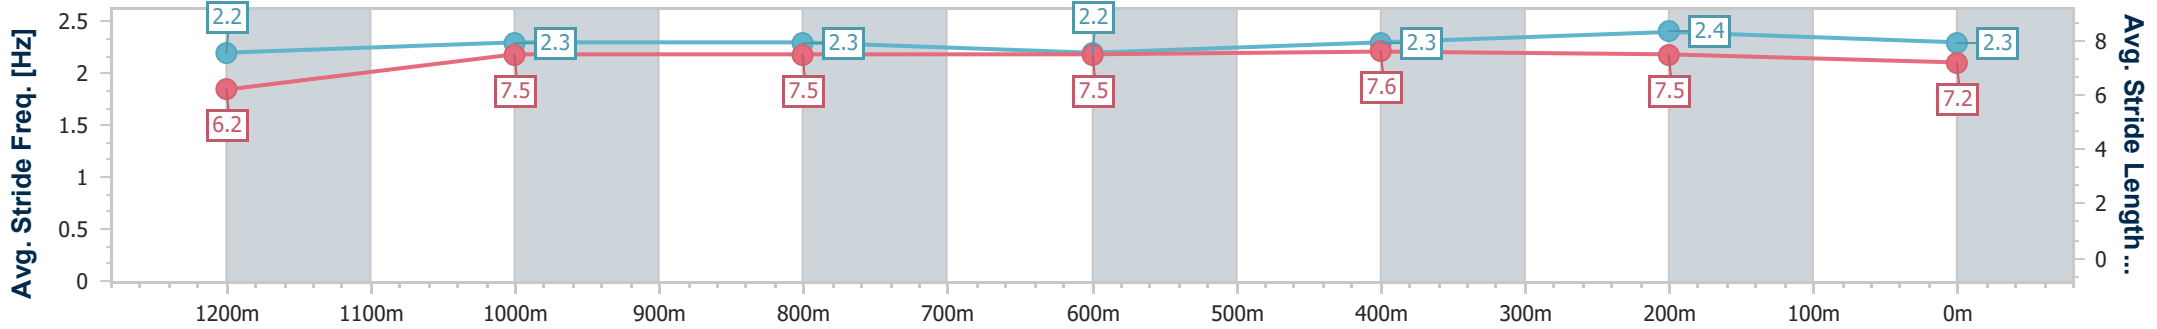

Horse/Jockey Name	Extensive
Final Rank	8
Fastest Section Time (Section)	0:11.30 (400m)
Top Speed [km/h] (Section)	65.0 (600m)
Race State	Finished

Eagle Farm QLD Professional
Race 6: XXXX GOLD BENCHMARK 65 Handicap (4YO only
QTIS bonuses applicable) - 1400m
07 February 2024 - 17:10
Track Rating: Good 4, Weather: Fine, Rail Position: +9.5 Entire

BRISBANE
RACING CLUB

Section	Overall	1200m	1000m	800m	600m	400m	200m
Section Times	1:25.59 [8] (0:15.00)	1:10.59 [7] (0:11.70)	0:58.89 [8] (0:11.88)	0:47.01 [8] (0:12.02)	0:34.99 [8] (0:11.41)	0:23.58 [8] (0:11.30)	0:12.28 [7] (0:12.28)
Average Speed [km/h]	48.4	61.7	61.2	60.5	64.2	63.8	58.5
Top Speed [km/h]	62.7	63.0	62.3	62.9	65.0	64.6	62.3
Avg. Dist. to Rail [m]	7.0	2.9	2.3	2.5	3.3	7.5	6.7
Avg. Stride Freq. [Hz]	2.2	2.3	2.3	2.2	2.3	2.4	2.3
Avg. Stride Length [m]	6.2	7.5	7.5	7.5	7.6	7.5	7.2

- [ ] Ranking at each section and finish
- -.-.- No data available at this section
- NA No data available