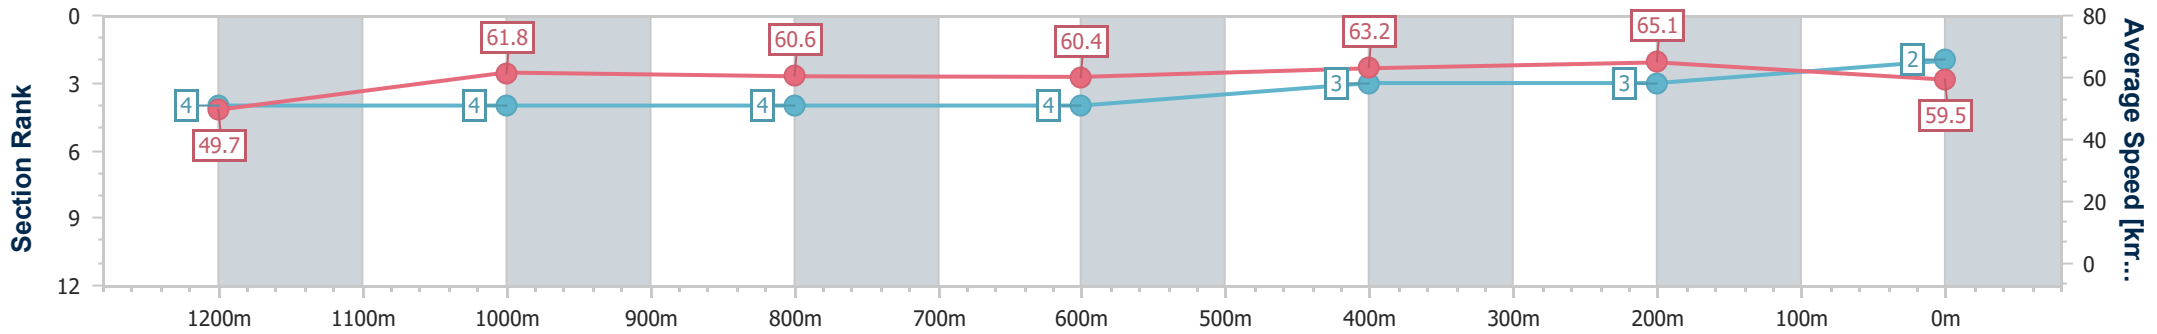

Horse/Jockey Name	Twyford
Final Rank	2
Fastest Section Time (Section)	0:11.11 (400m)
Top Speed [km/h] (Section)	66.4 (400m)
Race State	Finished

Eagle Farm QLD Professional
Race 6: XXXX GOLD BENCHMARK 65 Handicap (4YO only
QTIS bonuses applicable) - 1400m
07 February 2024 - 17:10
Track Rating: Good 4, Weather: Fine, Rail Position: +9.5 Entire

BRISBANE
RACING CLUB

Section	Overall	1200m	1000m	800m	600m	400m	200m
Section Times	1:24.85 [2] (0:14.56)	1:10.29 [4] (0:11.66)	0:58.63 [4] (0:11.97)	0:46.66 [4] (0:12.03)	0:34.63 [4] (0:11.44)	0:23.19 [3] (0:11.11)	0:12.08 [3] (0:12.08)
Average Speed [km/h]	49.7	61.8	60.6	60.4	63.2	65.1	59.5
Top Speed [km/h]	62.5	62.7	61.6	61.1	65.8	66.4	63.0
Avg. Dist. to Rail [m]	3.3	3.0	1.9	1.2	1.9	6.3	5.0
Avg. Stride Freq. [Hz]	2.3	2.3	2.2	2.2	2.3	2.4	2.3
Avg. Stride Length [m]	6.0	7.4	7.5	7.5	7.6	7.6	7.2

- [ ] Ranking at each section and finish
- -.-.- No data available at this section
- NA No data available