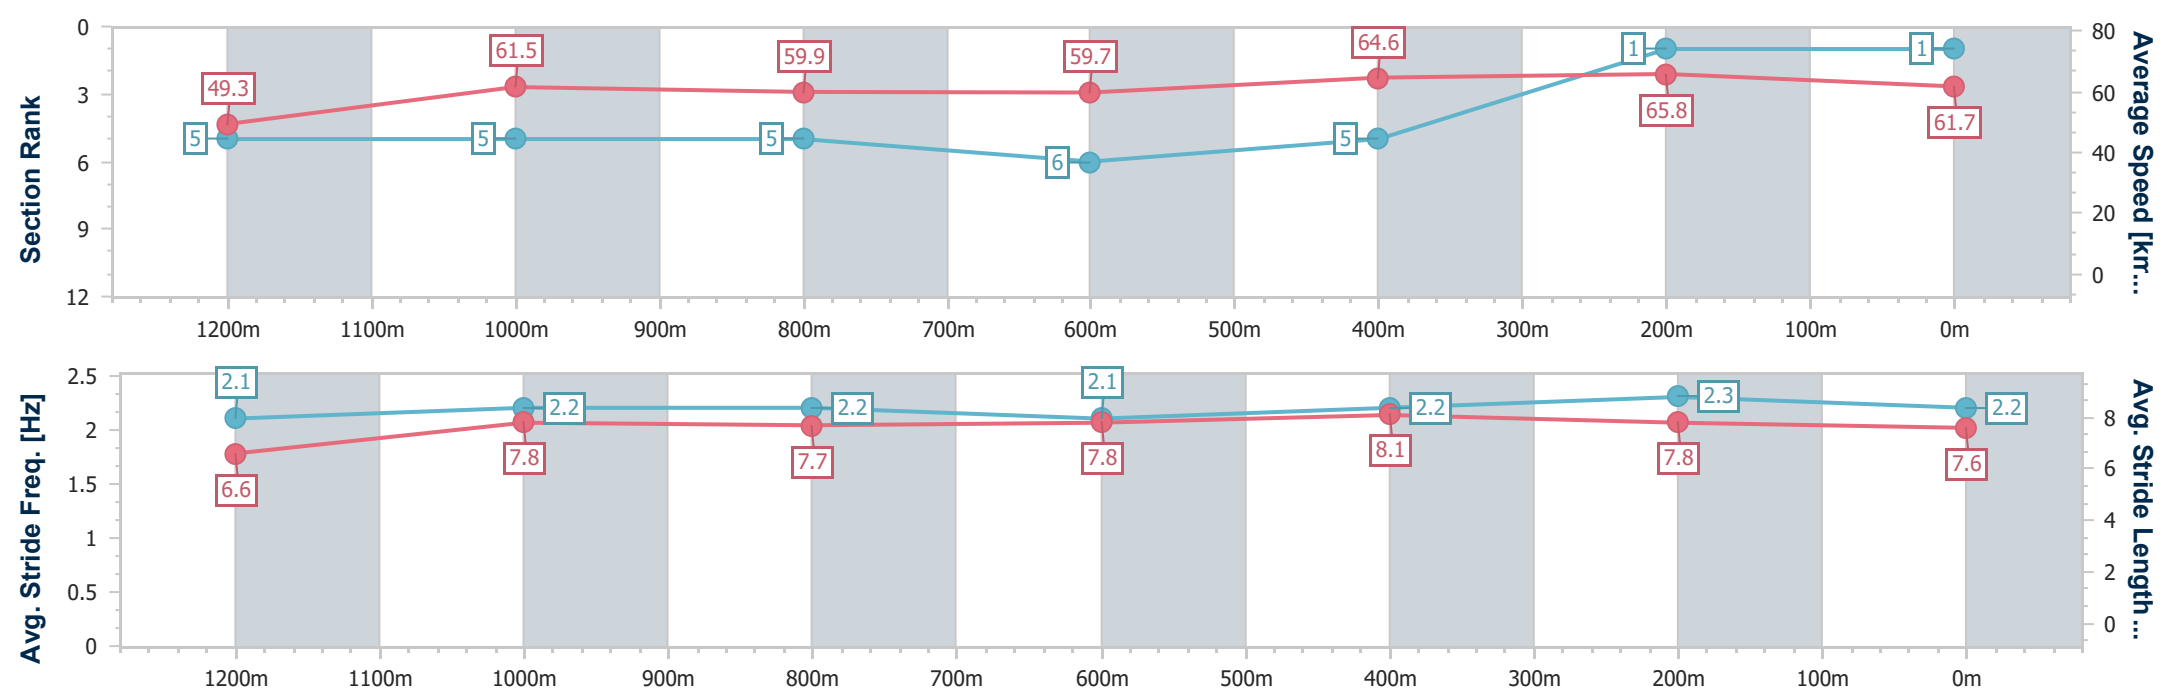

BRISBANE
 RACING CLUB

Section	Overall	1200m	1000m	800m	600m	400m	200m
Section Times	1:24.32 [1] (0:14.65)	1:09.67 [5] (0:11.71)	0:57.96 [5] (0:12.02)	0:45.94 [5] (0:12.10)	0:33.84 [6] (0:11.23)	0:22.61 [5] (0:10.93)	0:11.68 [1] (0:11.68)
Average Speed [km/h]	49.3	61.5	59.9	59.7	64.6	65.8	61.7
Top Speed [km/h]	62.7	63.0	61.5	61.6	66.9	66.8	64.7
Avg. Dist. to Rail [m]	2.7	2.3	0.5	0.6	1.5	5.7	6.1
Avg. Stride Freq. [Hz]	2.1	2.2	2.2	2.1	2.2	2.3	2.2
Avg. Stride Length [m]	6.6	7.8	7.7	7.8	8.1	7.8	7.6