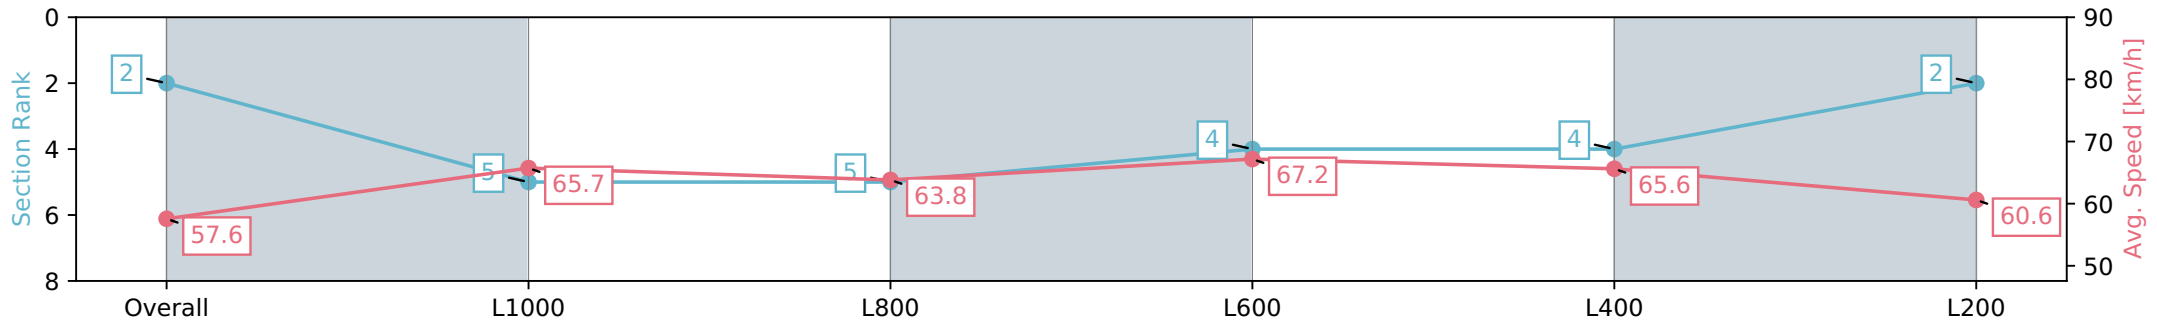

Horse/Jockey Name	IN EVIDENCE
Finish Rank	2
Fastest Section Time (Section)	0:10.72 (L600)
Top Speed [km/h] (Section)	67.8 (L600)
Race State	Finished

Rockhampton QLD - Professional
Race 2: GREAT NORTHERN QTIS Three-Year-Old Handicap
- 1200m

09 February 2024 - 1:59PM

Track Rating: Good 4, Weather: Fine, Rail Position: +3.5m Entire

Section	Overall	L1000	L800	L600	L400	L200
Section Times	1:08.32 [2] (0:12.51)	0:55.81 [5] (0:10.92)	0:44.89 [5] (0:11.30)	0:33.59 [4] (0:10.72)	0:22.87 [4] (0:10.99)	0:11.88 [2] (0:11.88)
Average Speed [km/h]	57.6	65.7	63.8	67.2	65.6	60.6
Top Speed [km/h]	65.7	67.0	64.8	67.8	67.3	64.3
Avg. Dist. to Rail [m]	1.3	0.4	0.2	1.5	2.4	5.9
Avg. Stride Freq. [Hz]	2.4	2.5	2.4	2.5	2.4	2.3
Avg. Stride Length [m]	6.6	7.3	7.3	7.6	7.5	7.2

Report Created: Fri 09 February 2024 16:17:40 GMT+11 (Note: Timing is based on positional data)

- [ ] Ranking at each section and finish
- -:-:- No data available at this section
- NA No data available