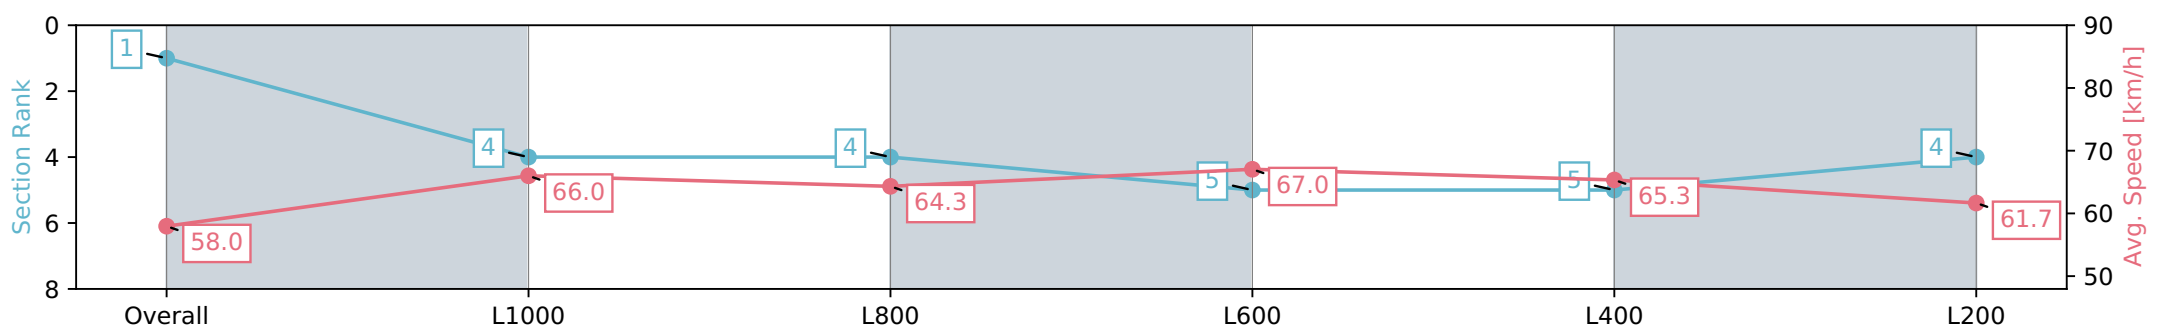

09 February 2024 - 1:59PM

Track Rating: Good 4, Weather: Fine, Rail Position: +3.5m Entire

Section	Overall	L1000	L800	L600	L400	L200
Section Times	1:08.28 [1] (0:12.44)	0:55.84 [4] (0:10.94)	0:44.90 [4] (0:11.43)	0:33.47 [5] (0:10.76)	0:22.71 [5] (0:11.03)	0:11.68 [4] (0:11.68)
Average Speed [km/h]	58.0	66.0	64.3	67.0	65.3	61.7
Top Speed [km/h]	65.8	67.2	65.6	67.7	66.6	64.4
Avg. Dist. to Rail [m]	1.2	0.9	2.7	3.9	6.5	7.5
Avg. Stride Freq. [Hz]	2.5	2.5	2.5	2.5	2.5	2.4
Avg. Stride Length [m]	6.5	7.2	7.1	7.3	7.3	7.2