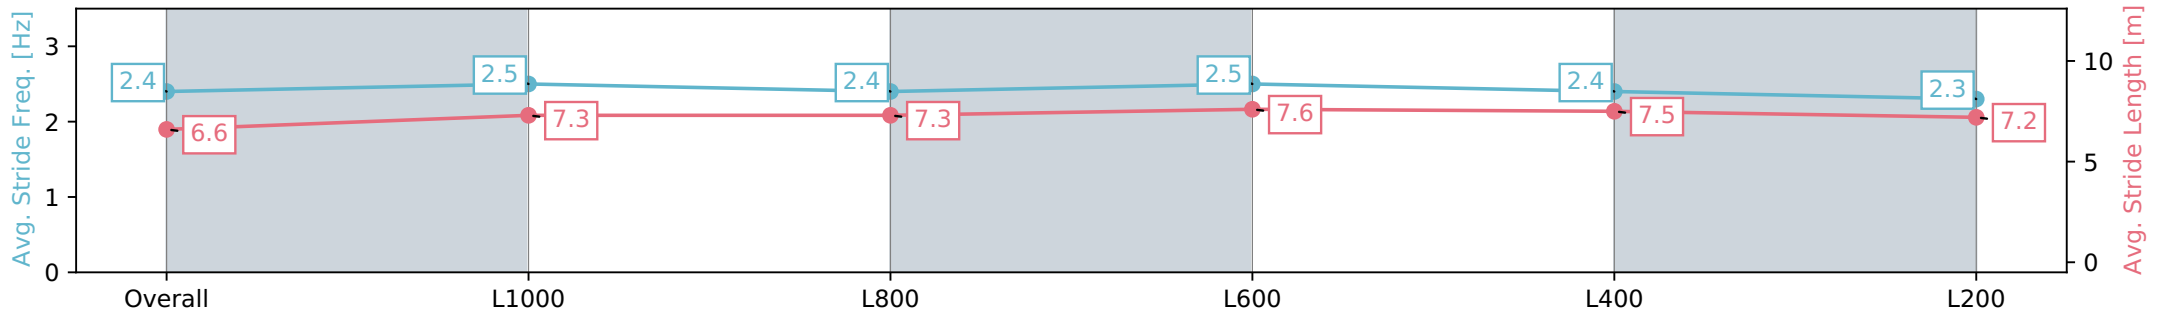

Horse/Jockey Name	IN EVIDENCE
Finish Rank	2
Fastest Section Time (Section)	0:10.72 (L600)
Top Speed [km/h] (Section)	67.8 (L600)
Race State	Finished

Rockhampton QLD - Professional
Race 2: GREAT NORTHERN QTIS Three-Year-Old Handicap
- 1200m

09 February 2024 - 1:59PM

Track Rating: Good 4, Weather: Fine, Rail Position: +3.5m Entire

Section	Overall	L1000	L800	L600	L400	L200
Section Times	1:08.32 [2] (0:12.51)	0:55.81 [5] (0:10.92)	0:44.89 [5] (0:11.30)	0:33.59 [4] (0:10.72)	0:22.87 [4] (0:10.99)	0:11.88 [2] (0:11.88)
Average Speed [km/h]	57.6	65.7	63.8	67.2	65.6	60.6
Top Speed [km/h]	65.7	67.0	64.8	67.8	67.3	64.3
Avg. Dist. to Rail [m]	1.3	0.4	0.2	1.5	2.4	5.9
Avg. Stride Freq. [Hz]	2.4	2.5	2.4	2.5	2.4	2.3
Avg. Stride Length [m]	6.6	7.3	7.3	7.6	7.5	7.2

Report Created: Fri 09 February 2024 16:17:40 GMT+11 (Note: Timing is based on positional data)

- [ ] Ranking at each section and finish
- -:-:- No data available at this section
- NA No data available