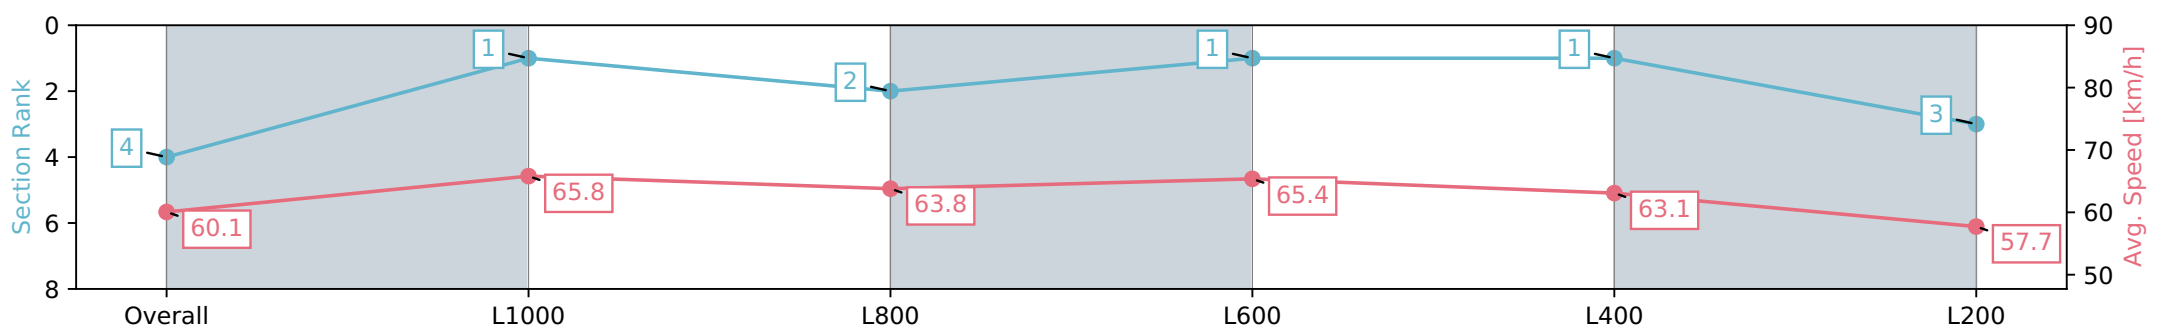

Horse/Jockey Name	MISHANI MYSTIQUE
Finish Rank	4
Fastest Section Time (Section)	0:10.88 (L1000)
Top Speed [km/h] (Section)	69.2 (L1000)
Race State	Finished

Rockhampton QLD - Professional
Race 2: GREAT NORTHERN QTIS Three-Year-Old Handicap - 1200m
09 February 2024 - 1:59PM
Track Rating: Good 4, Weather: Fine, Rail Position: +3.5m Entire

Section	Overall	L1000	L800	L600	L400	L200
Section Times	1:09.04 [4] (0:12.02)	0:57.02 [1] (0:10.88)	0:46.14 [2] (0:11.25)	0:34.89 [1] (0:11.03)	0:23.86 [1] (0:11.41)	0:12.45 [3] (0:12.45)
Average Speed [km/h]	60.1	65.8	63.8	65.4	63.1	57.7
Top Speed [km/h]	68.8	69.2	65.4	65.9	64.9	61.8
Avg. Dist. to Rail [m]	1.8	0.7	0.8	1.9	1.6	2.3
Avg. Stride Freq. [Hz]	2.6	2.6	2.5	2.5	2.5	2.4
Avg. Stride Length [m]	6.4	7.0	6.9	7.1	7.0	6.8

Report Created: Fri 09 February 2024 16:17:45 GMT+11 (Note: Timing is based on positional data)

- [ ] Ranking at each section and finish
- -:-:- No data available at this section
- NA No data available