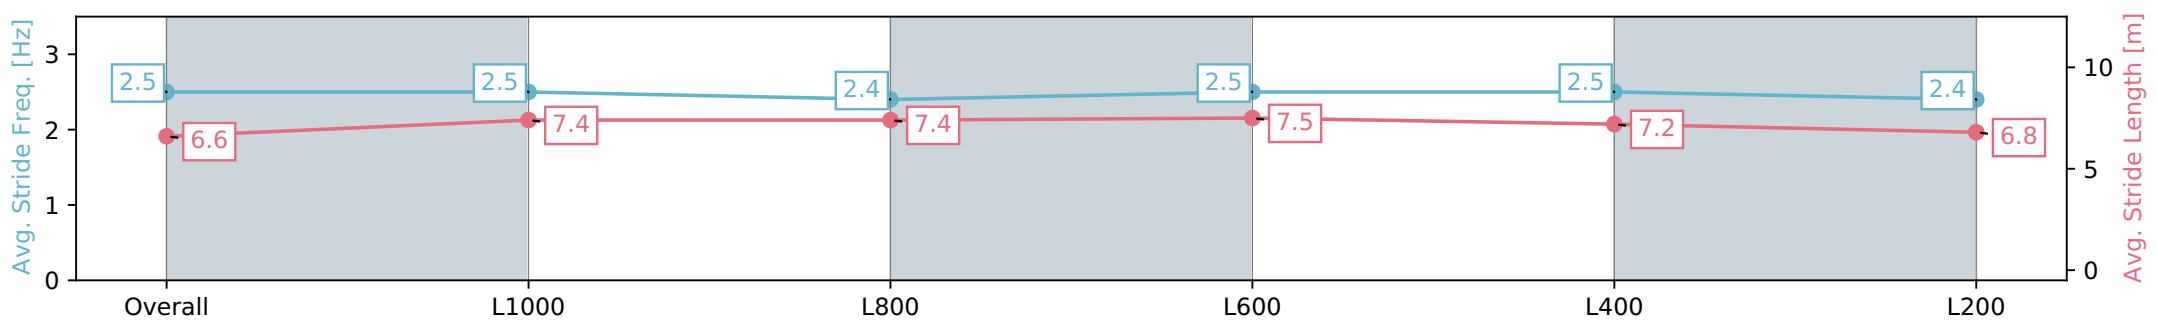

Horse/Jockey Name	TAKHIAN BUBBLES
Finish Rank	3
Fastest Section Time (Section)	0:10.84 (L600)
Top Speed [km/h] (Section)	67.7 (L1000)
Race State	Finished

Rockhampton QLD - Professional
Race 2: GREAT NORTHERN QTIS Three-Year-Old Handicap - 1200m
09 February 2024 - 1:59PM
Track Rating: Good 4, Weather: Fine, Rail Position: +3.5m Entire

Section	Overall	L1000	L800	L600	L400	L200
Section Times	1:08.94 [3] (0:12.20)	0:56.74 [2] (0:10.93)	0:45.81 [3] (0:11.33)	0:34.48 [3] (0:10.84)	0:23.64 [3] (0:11.12)	0:12.52 [1] (0:12.52)
Average Speed [km/h]	59.0	65.9	64.2	66.5	64.8	57.6
Top Speed [km/h]	66.7	67.7	65.5	67.4	67.4	61.5
Avg. Dist. to Rail [m]	1.0	0.6	1.4	3.8	6.2	6.1
Avg. Stride Freq. [Hz]	2.5	2.5	2.4	2.5	2.5	2.4
Avg. Stride Length [m]	6.6	7.4	7.4	7.5	7.2	6.8

Report Created: Fri 09 February 2024 16:17:43 GMT+11 (Note: Timing is based on positional data)

- [ ] Ranking at each section and finish
- -:-:- No data available at this section
- NA No data available