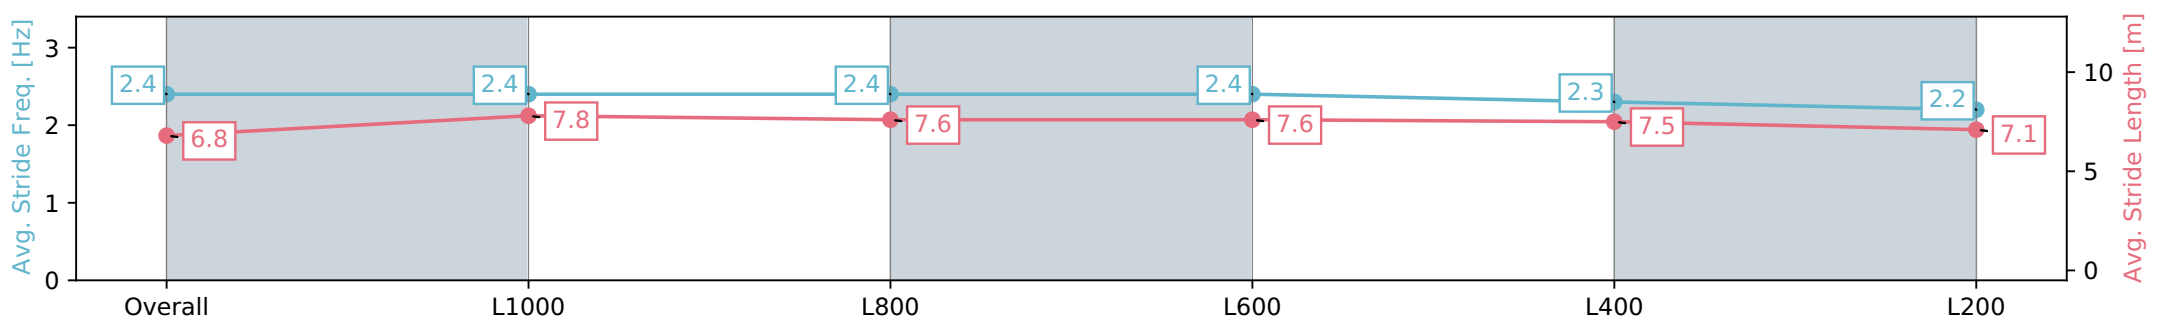

Horse/Jockey Name	DRAGON'S SNIP
Finish Rank	5
Fastest Section Time (Section)	0:10.63 (L1000)
Top Speed [km/h] (Section)	70.6 (L1000)
Race State	Finished

Rockhampton QLD - Professional
Race 2: GREAT NORTHERN QTIS Three-Year-Old Handicap
- 1200m

09 February 2024 - 1:59PM

Track Rating: Good 4, Weather: Fine, Rail Position: +3.5m Entire

Section	Overall	L1000	L800	L600	L400	L200
Section Times	1:09.53 [5] (0:12.21)	0:57.32 [3] (0:10.63)	0:46.69 [1] (0:11.38)	0:35.31 [2] (0:11.01)	0:24.30 [2] (0:11.40)	0:12.90 [5] (0:12.90)
Average Speed [km/h]	58.9	68.2	64.9	65.6	63.1	55.9
Top Speed [km/h]	68.9	70.6	66.6	66.2	66.1	60.3
Avg. Dist. to Rail [m]	2.1	1.2	3.4	4.3	4.9	5.5
Avg. Stride Freq. [Hz]	2.4	2.4	2.4	2.4	2.3	2.2
Avg. Stride Length [m]	6.8	7.8	7.6	7.6	7.5	7.1

Report Created: Fri 09 February 2024 16:17:48 GMT+11 (Note: Timing is based on positional data)

- [ ] Ranking at each section and finish
- -:-:- No data available at this section
- NA No data available