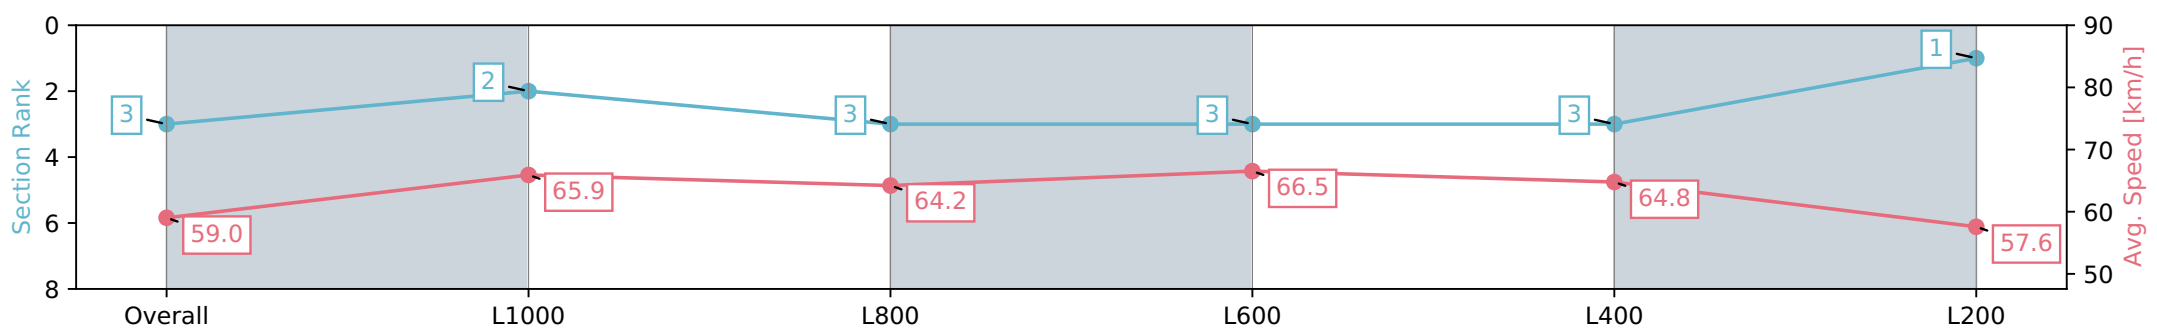

Horse/Jockey Name	TAKHIAN BUBBLES
Finish Rank	3
Fastest Section Time (Section)	0:10.84 (L600)
Top Speed [km/h] (Section)	67.7 (L1000)
Race State	Finished

Rockhampton QLD - Professional
Race 2: GREAT NORTHERN QTIS Three-Year-Old Handicap - 1200m
09 February 2024 - 1:59PM
Track Rating: Good 4, Weather: Fine, Rail Position: +3.5m Entire

Section	Overall	L1000	L800	L600	L400	L200
Section Times	1:08.94 [3] (0:12.20)	0:56.74 [2] (0:10.93)	0:45.81 [3] (0:11.33)	0:34.48 [3] (0:10.84)	0:23.64 [3] (0:11.12)	0:12.52 [1] (0:12.52)
Average Speed [km/h]	59.0	65.9	64.2	66.5	64.8	57.6
Top Speed [km/h]	66.7	67.7	65.5	67.4	67.4	61.5
Avg. Dist. to Rail [m]	1.0	0.6	1.4	3.8	6.2	6.1
Avg. Stride Freq. [Hz]	2.5	2.5	2.4	2.5	2.5	2.4
Avg. Stride Length [m]	6.6	7.4	7.4	7.5	7.2	6.8

Report Created: Fri 09 February 2024 16:17:43 GMT+11 (Note: Timing is based on positional data)

- [ ] Ranking at each section and finish
- -:-:- No data available at this section
- NA No data available