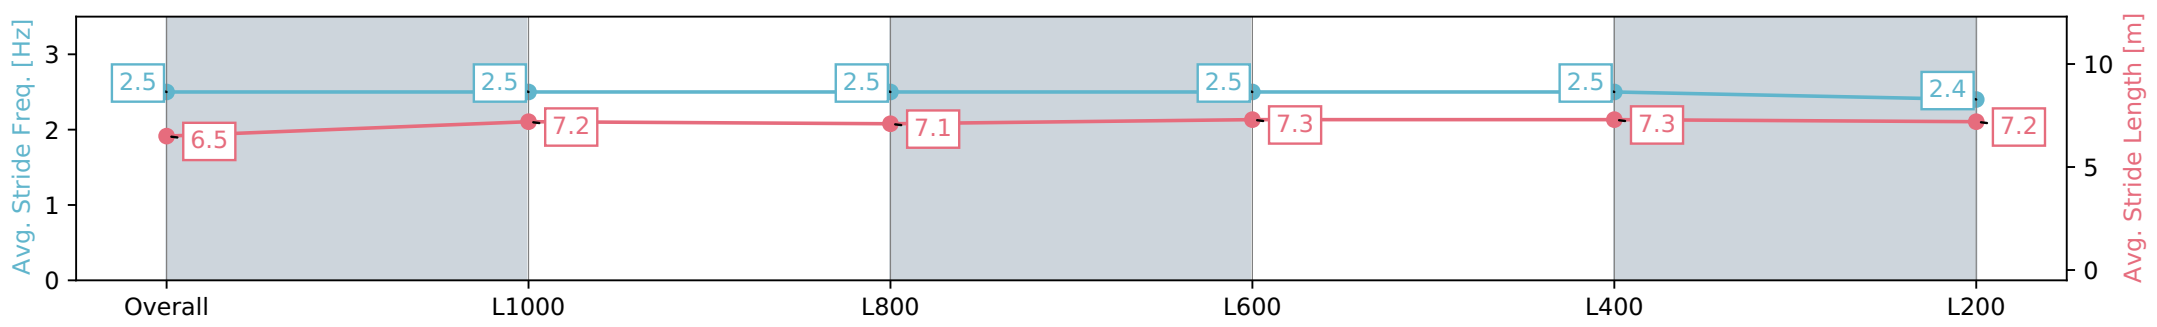

09 February 2024 - 1:59PM

Track Rating: Good 4, Weather: Fine, Rail Position: +3.5m Entire

Section	Overall	L1000	L800	L600	L400	L200
Section Times	1:08.28 [1] (0:12.44)	0:55.84 [4] (0:10.94)	0:44.90 [4] (0:11.43)	0:33.47 [5] (0:10.76)	0:22.71 [5] (0:11.03)	0:11.68 [4] (0:11.68)
Average Speed [km/h]	58.0	66.0	64.3	67.0	65.3	61.7
Top Speed [km/h]	65.8	67.2	65.6	67.7	66.6	64.4
Avg. Dist. to Rail [m]	1.2	0.9	2.7	3.9	6.5	7.5
Avg. Stride Freq. [Hz]	2.5	2.5	2.5	2.5	2.5	2.4
Avg. Stride Length [m]	6.5	7.2	7.1	7.3	7.3	7.2