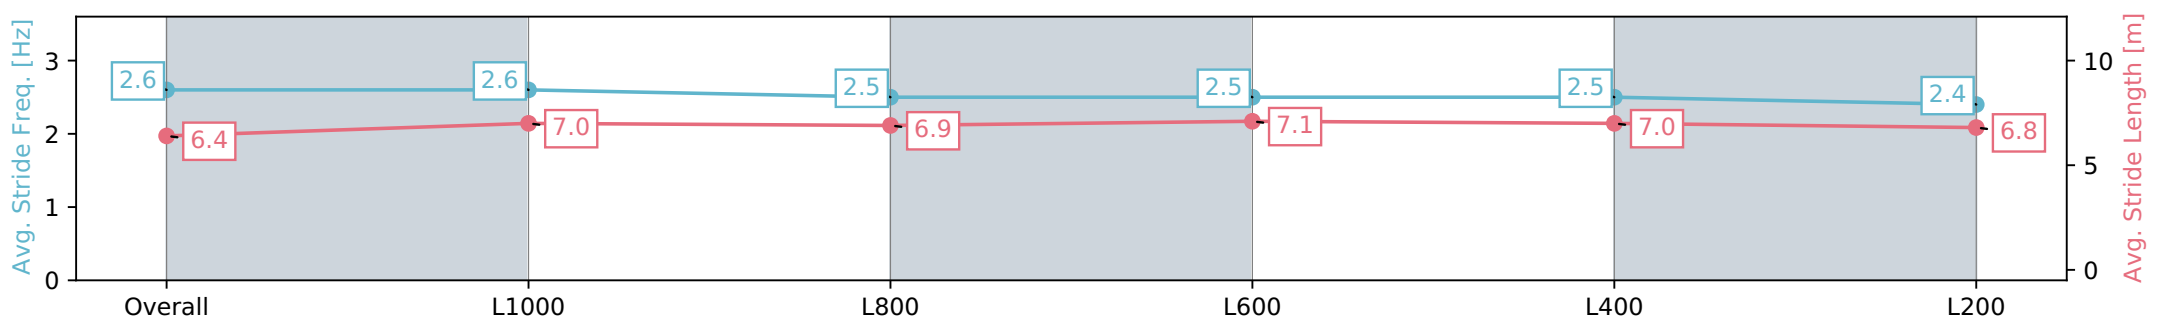

Horse/Jockey Name	MISHANI MYSTIQUE
Finish Rank	4
Fastest Section Time (Section)	0:10.88 (L1000)
Top Speed [km/h] (Section)	69.2 (L1000)
Race State	Finished

Rockhampton QLD - Professional
Race 2: GREAT NORTHERN QTIS Three-Year-Old Handicap - 1200m
09 February 2024 - 1:59PM
Track Rating: Good 4, Weather: Fine, Rail Position: +3.5m Entire

Section	Overall	L1000	L800	L600	L400	L200
Section Times	1:09.04 [4] (0:12.02)	0:57.02 [1] (0:10.88)	0:46.14 [2] (0:11.25)	0:34.89 [1] (0:11.03)	0:23.86 [1] (0:11.41)	0:12.45 [3] (0:12.45)
Average Speed [km/h]	60.1	65.8	63.8	65.4	63.1	57.7
Top Speed [km/h]	68.8	69.2	65.4	65.9	64.9	61.8
Avg. Dist. to Rail [m]	1.8	0.7	0.8	1.9	1.6	2.3
Avg. Stride Freq. [Hz]	2.6	2.6	2.5	2.5	2.5	2.4
Avg. Stride Length [m]	6.4	7.0	6.9	7.1	7.0	6.8

Report Created: Fri 09 February 2024 16:17:45 GMT+11 (Note: Timing is based on positional data)

- [ ] Ranking at each section and finish
- -:-:- No data available at this section
- NA No data available