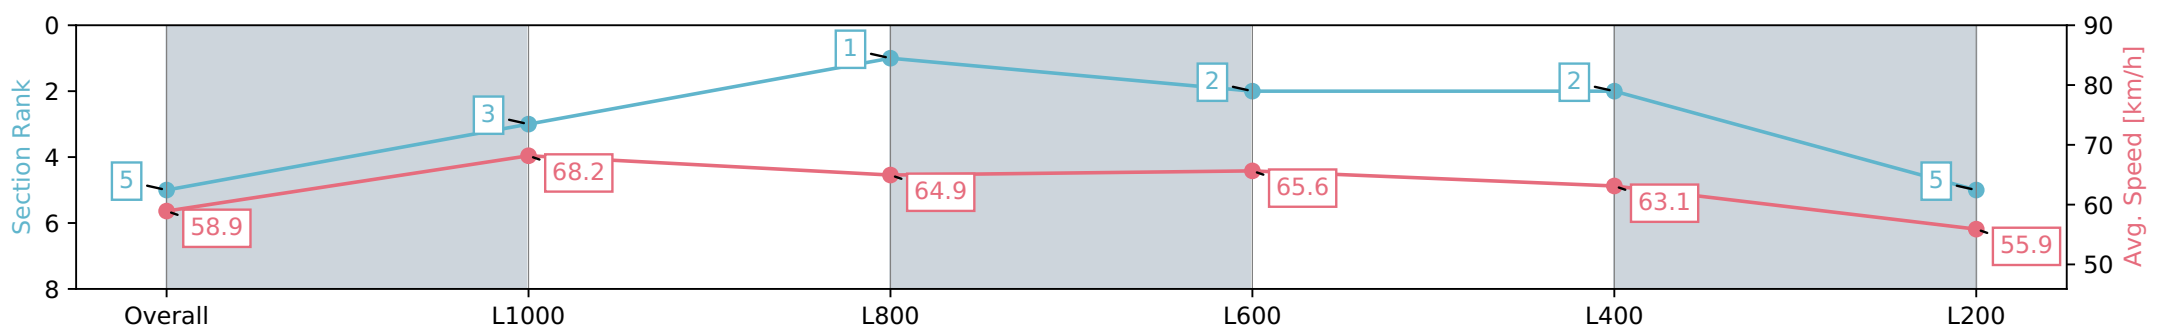

Horse/Jockey Name	DRAGON'S SNIP
Finish Rank	5
Fastest Section Time (Section)	0:10.63 (L1000)
Top Speed [km/h] (Section)	70.6 (L1000)
Race State	Finished

Rockhampton QLD - Professional
Race 2: GREAT NORTHERN QTIS Three-Year-Old Handicap
- 1200m

09 February 2024 - 1:59PM

Track Rating: Good 4, Weather: Fine, Rail Position: +3.5m Entire

Section	Overall	L1000	L800	L600	L400	L200
Section Times	1:09.53 [5] (0:12.21)	0:57.32 [3] (0:10.63)	0:46.69 [1] (0:11.38)	0:35.31 [2] (0:11.01)	0:24.30 [2] (0:11.40)	0:12.90 [5] (0:12.90)
Average Speed [km/h]	58.9	68.2	64.9	65.6	63.1	55.9
Top Speed [km/h]	68.9	70.6	66.6	66.2	66.1	60.3
Avg. Dist. to Rail [m]	2.1	1.2	3.4	4.3	4.9	5.5
Avg. Stride Freq. [Hz]	2.4	2.4	2.4	2.4	2.3	2.2
Avg. Stride Length [m]	6.8	7.8	7.6	7.6	7.5	7.1

Report Created: Fri 09 February 2024 16:17:48 GMT+11 (Note: Timing is based on positional data)

- [ ] Ranking at each section and finish
- -:-:- No data available at this section
- NA No data available