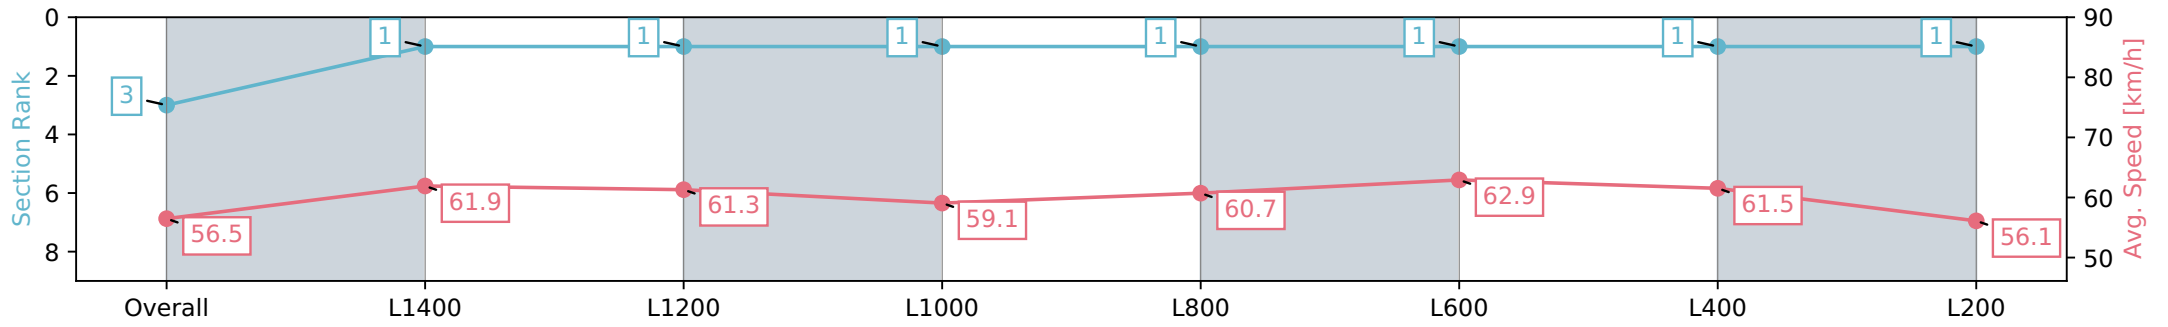

Horse/Jockey Name	MASTER RICH
Finish Rank	3
Fastest Section Time (Section)	0:11.45 (L600)
Top Speed [km/h] (Section)	63.5 (L600)
Race State	Finished

Rockhampton QLD - Professional
Race 3: KENNAS CHARTERED ACCOUNTANTS Maiden Handicap - 1600m
09 February 2024 - 2:34PM
Track Rating: Good 4, Weather: Fine, Rail Position: +3.5m Entire

Section	Overall	L1400	L1200	L1000	L800	L600	L400	L200
Section Times	1:36.14 [3] (0:12.74)	1:23.40 [1] (0:11.64)	1:11.76 [1] (0:11.72)	1:00.04 [1] (0:12.10)	0:47.94 [1] (0:11.95)	0:35.99 [1] (0:11.45)	0:24.54 [1] (0:11.71)	0:12.83 [1] (0:12.83)
Average Speed [km/h]	56.5	61.9	61.3	59.1	60.7	62.9	61.5	56.1
Top Speed [km/h]	61.9	62.6	62.4	60.3	62.5	63.5	63.2	59.4
Avg. Dist. to Rail [m]	2.5	1.3	1.5	1.1	0.9	2.0	2.2	2.6
Avg. Stride Freq. [Hz]	2.2	2.1	2.1	2.1	2.1	2.2	2.2	2.1
Avg. Stride Length [m]	7.1	8.0	8.0	7.8	7.8	7.9	7.6	7.3

Report Created: Fri 09 February 2024 16:21:36 GMT+11 (Note: Timing is based on positional data)

- [ ] Ranking at each section and finish
- -:-:- No data available at this section
- NA No data available