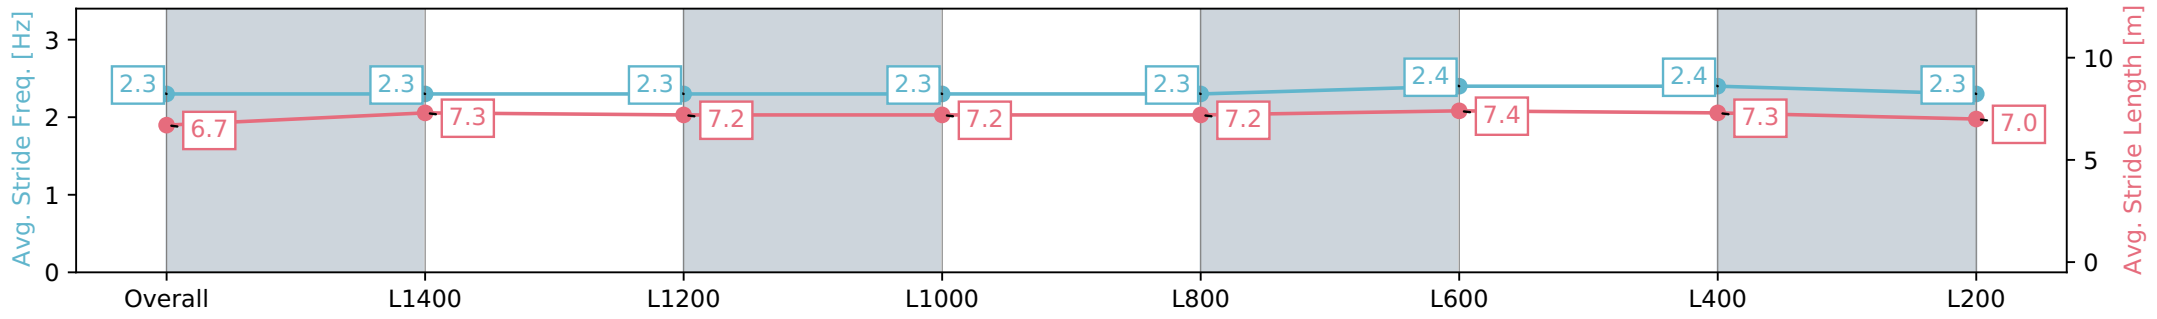

Horse/Jockey Name	FLAMENCO ROSE
Finish Rank	2
Fastest Section Time (Section)	0:11.31 (L600)
Top Speed [km/h] (Section)	64.7 (L600)
Race State	Finished

Rockhampton QLD - Professional
Race 3: KENNAS CHARTERED ACCOUNTANTS Maiden Handicap - 1600m
09 February 2024 - 2:34PM
Track Rating: Good 4, Weather: Fine, Rail Position: +3.5m Entire

Section	Overall	L1400	L1200	L1000	L800	L600	L400	L200
Section Times	1:35.91 [2] (0:13.03)	1:22.88 [4] (0:11.71)	1:11.17 [3] (0:11.84)	0:59.33 [3] (0:12.02)	0:47.31 [3] (0:11.73)	0:35.58 [2] (0:11.31)	0:24.27 [2] (0:11.67)	0:12.60 [2] (0:12.60)
Average Speed [km/h]	55.3	61.5	60.7	59.6	61.1	63.8	61.6	57.2
Top Speed [km/h]	61.8	62.4	61.8	60.4	62.5	64.7	63.7	59.7
Avg. Dist. to Rail [m]	0.3	0.6	0.5	0.9	0.6	2.2	3.5	3.7
Avg. Stride Freq. [Hz]	2.3	2.3	2.3	2.3	2.3	2.4	2.4	2.3
Avg. Stride Length [m]	6.7	7.3	7.2	7.2	7.2	7.4	7.3	7.0

Report Created: Fri 09 February 2024 16:21:32 GMT+11 (Note: Timing is based on positional data)

- [ ] Ranking at each section and finish
- -:-:- No data available at this section
- NA No data available