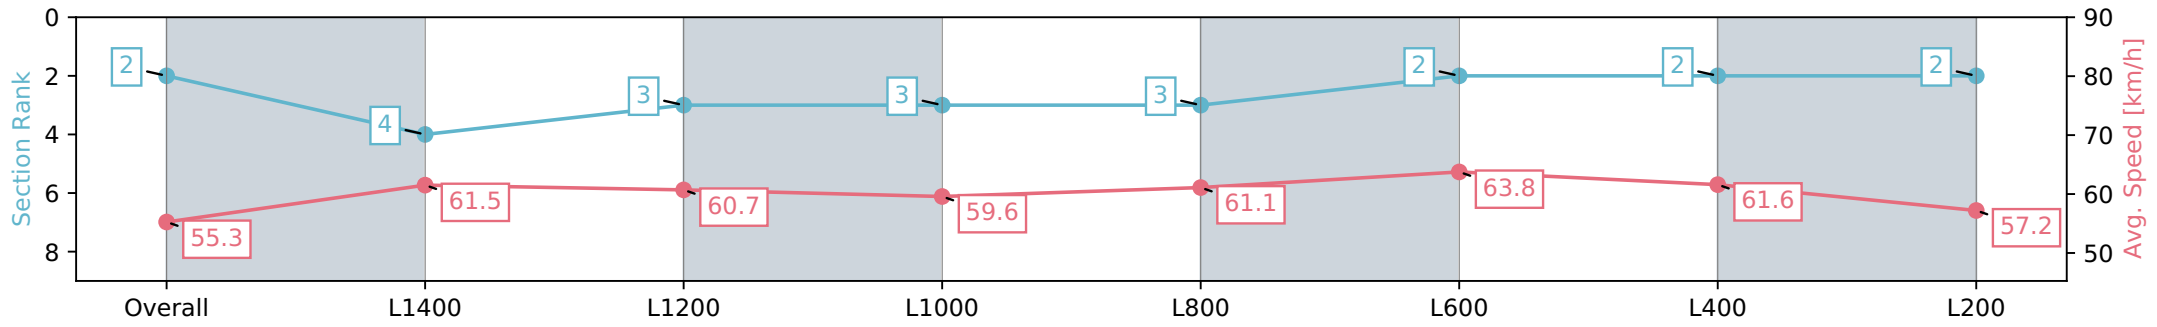

Horse/Jockey Name	FLAMENCO ROSE
Finish Rank	2
Fastest Section Time (Section)	0:11.31 (L600)
Top Speed [km/h] (Section)	64.7 (L600)
Race State	Finished

Rockhampton QLD - Professional
Race 3: KENNAS CHARTERED ACCOUNTANTS Maiden Handicap - 1600m
09 February 2024 - 2:34PM
Track Rating: Good 4, Weather: Fine, Rail Position: +3.5m Entire

Section	Overall	L1400	L1200	L1000	L800	L600	L400	L200
Section Times	1:35.91 [2] (0:13.03)	1:22.88 [4] (0:11.71)	1:11.17 [3] (0:11.84)	0:59.33 [3] (0:12.02)	0:47.31 [3] (0:11.73)	0:35.58 [2] (0:11.31)	0:24.27 [2] (0:11.67)	0:12.60 [2] (0:12.60)
Average Speed [km/h]	55.3	61.5	60.7	59.6	61.1	63.8	61.6	57.2
Top Speed [km/h]	61.8	62.4	61.8	60.4	62.5	64.7	63.7	59.7
Avg. Dist. to Rail [m]	0.3	0.6	0.5	0.9	0.6	2.2	3.5	3.7
Avg. Stride Freq. [Hz]	2.3	2.3	2.3	2.3	2.3	2.4	2.4	2.3
Avg. Stride Length [m]	6.7	7.3	7.2	7.2	7.2	7.4	7.3	7.0

Report Created: Fri 09 February 2024 16:21:32 GMT+11 (Note: Timing is based on positional data)

- [ ] Ranking at each section and finish
- -:-:- No data available at this section
- NA No data available