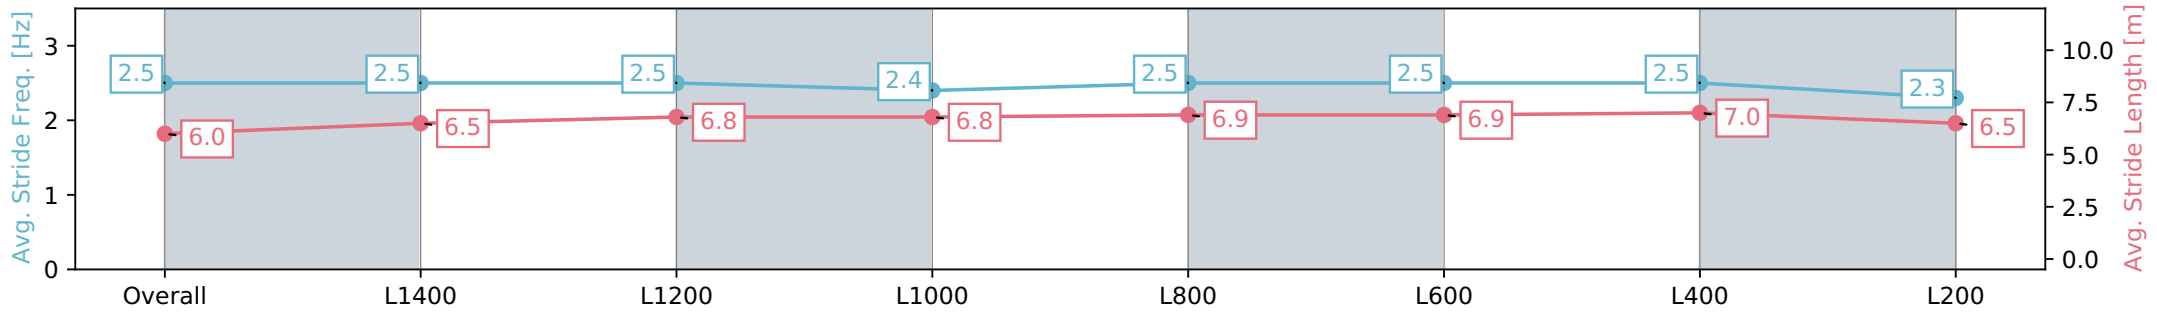

Horse/Jockey Name	READY TO GROOVE
Finish Rank	5
Fastest Section Time (Section)	0:11.35 (L600)
Top Speed [km/h] (Section)	64.9 (L600)
Race State	Finished

Rockhampton QLD - Professional
Race 3: KENNAS CHARTERED ACCOUNTANTS Maiden Handicap - 1600m
09 February 2024 - 2:34PM
Track Rating: Good 4, Weather: Fine, Rail Position: +3.5m Entire

Section	Overall	L1400	L1200	L1000	L800	L600	L400	L200
Section Times	1:37.44 [5] (0:13.13)	1:24.31 [5] (0:12.16)	1:12.15 [6] (0:11.62)	1:00.53 [6] (0:12.08)	0:48.45 [6] (0:12.09)	0:36.36 [6] (0:11.35)	0:25.01 [6] (0:11.75)	0:13.26 [5] (0:13.26)
Average Speed [km/h]	54.9	59.2	61.9	59.9	60.6	63.5	61.4	54.4
Top Speed [km/h]	62.5	62.2	62.7	62.7	61.6	64.9	64.4	58.3
Avg. Dist. to Rail [m]	4.3	0.8	0.7	0.8	2.3	4.4	6.5	6.5
Avg. Stride Freq. [Hz]	2.5	2.5	2.5	2.4	2.5	2.5	2.5	2.3
Avg. Stride Length [m]	6.0	6.5	6.8	6.8	6.9	6.9	7.0	6.5

Report Created: Fri 09 February 2024 16:21:43 GMT+11 (Note: Timing is based on positional data)

- [ ] Ranking at each section and finish
- -:-:- No data available at this section
- NA No data available