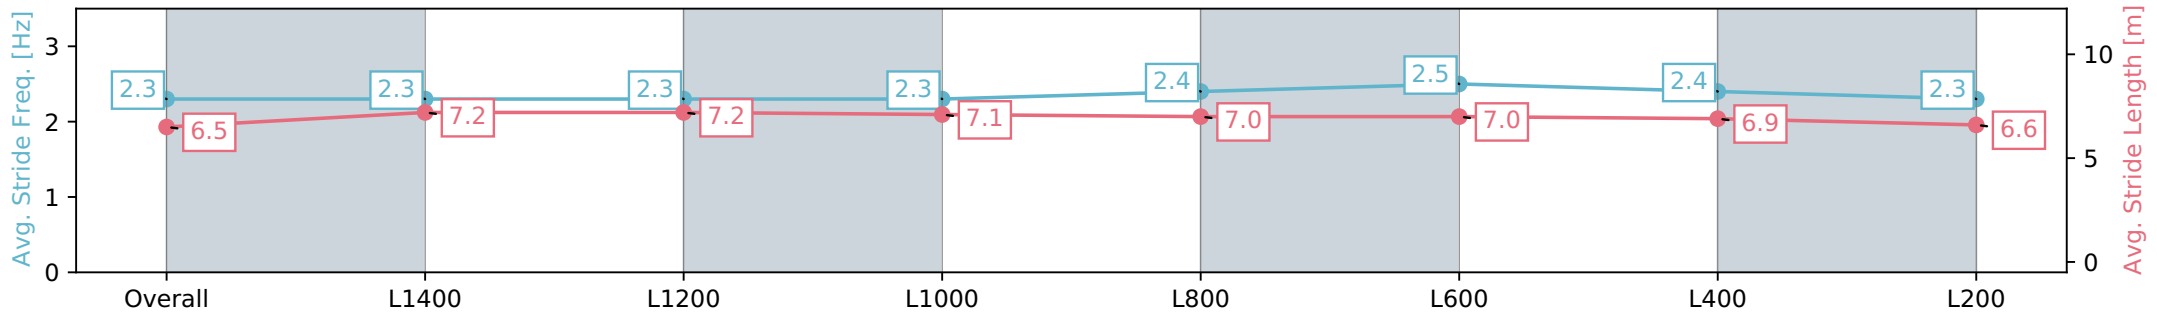

Rockhampton QLD - Professional
 Race 3: KENNAS CHARTERED ACCOUNTANTS Maiden Handicap - 1600m
 09 February 2024 - 2:34PM
 Track Rating: Good 4, Weather: Fine, Rail Position: +3.5m Entire

Section	Overall	L1400	L1200	L1000	L800	L600	L400	L200
Section Times	1:38.08 [6] (0:13.19)	1:24.89 [6] (0:11.86)	1:13.03 [5] (0:11.77)	1:01.26 [5] (0:12.09)	0:49.17 [5] (0:11.97)	0:37.20 [5] (0:11.52)	0:25.68 [5] (0:12.15)	0:13.53 [6] (0:13.53)
Average Speed [km/h]	54.7	60.7	61.2	59.7	60.2	62.6	59.3	53.2
Top Speed [km/h]	63.0	61.5	61.9	61.0	61.5	63.2	62.7	56.9
Avg. Dist. to Rail [m]	0.3	0.7	0.4	0.5	0.4	2.2	3.2	3.7
Avg. Stride Freq. [Hz]	2.3	2.3	2.3	2.3	2.4	2.5	2.4	2.3
Avg. Stride Length [m]	6.5	7.2	7.2	7.1	7.0	7.0	6.9	6.6