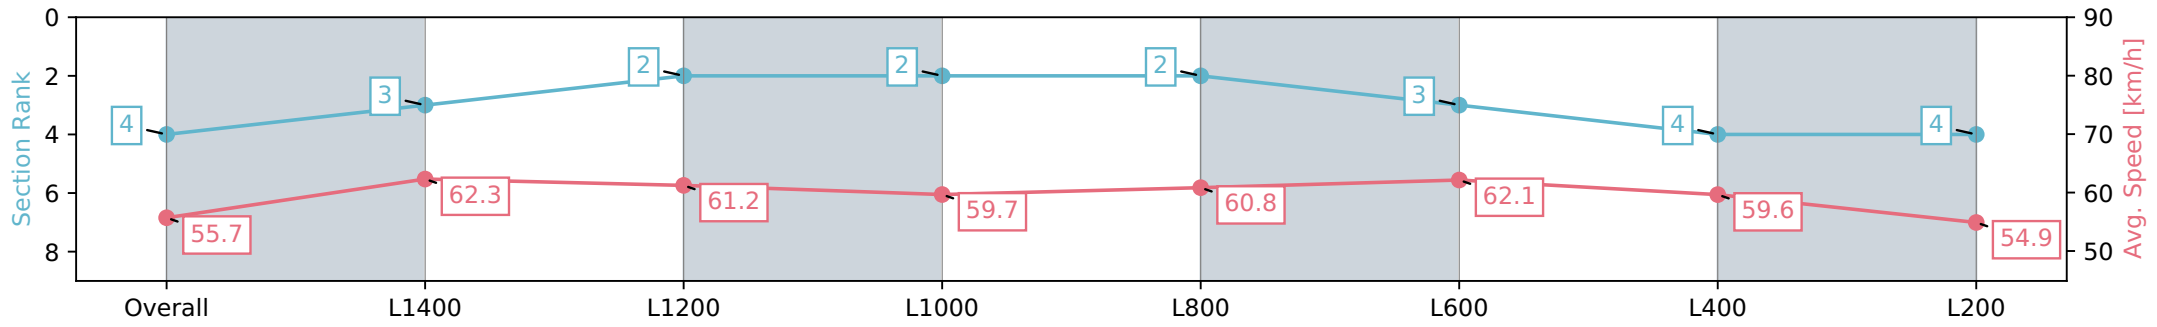

Horse/Jockey Name	MR GREY
Finish Rank	4
Fastest Section Time (Section)	0:11.54 (L1400)
Top Speed [km/h] (Section)	63.7 (L1400)
Race State	Finished

Rockhampton QLD - Professional
Race 3: KENNAS CHARTERED ACCOUNTANTS Maiden Handicap - 1600m
09 February 2024 - 2:34PM
Track Rating: Good 4, Weather: Fine, Rail Position: +3.5m Entire

Section	Overall	L1400	L1200	L1000	L800	L600	L400	L200
Section Times	1:37.17 [4] (0:12.93)	1:24.24 [3] (0:11.54)	1:12.70 [2] (0:11.77)	1:00.93 [2] (0:12.11)	0:48.82 [2] (0:12.02)	0:36.80 [3] (0:11.63)	0:25.17 [4] (0:12.06)	0:13.11 [4] (0:13.11)
Average Speed [km/h]	55.7	62.3	61.2	59.7	60.8	62.1	59.6	54.9
Top Speed [km/h]	61.5	63.7	62.5	60.4	62.0	62.5	61.7	57.7
Avg. Dist. to Rail [m]	2.1	0.8	0.3	0.6	2.1	3.7	4.0	3.4
Avg. Stride Freq. [Hz]	2.2	2.3	2.2	2.2	2.3	2.3	2.2	2.2
Avg. Stride Length [m]	6.9	7.7	7.6	7.5	7.4	7.5	7.4	7.1

- [ ] Ranking at each section and finish
- -:-:- No data available at this section
- NA No data available