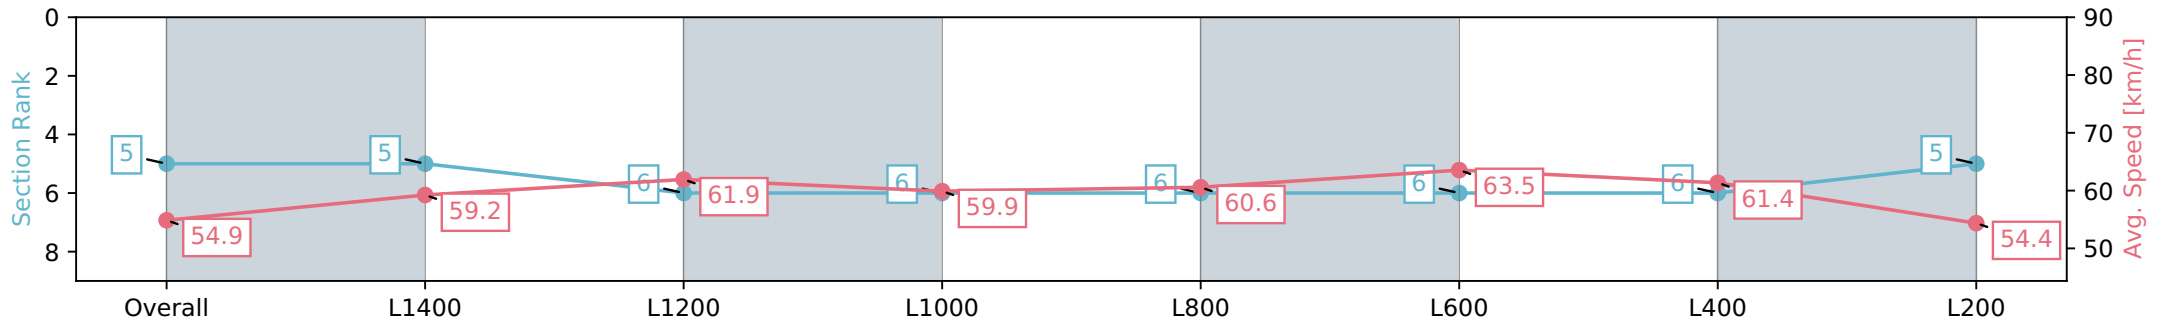

Horse/Jockey Name	READY TO GROOVE
Finish Rank	5
Fastest Section Time (Section)	0:11.35 (L600)
Top Speed [km/h] (Section)	64.9 (L600)
Race State	Finished

Rockhampton QLD - Professional
Race 3: KENNAS CHARTERED ACCOUNTANTS Maiden Handicap - 1600m
09 February 2024 - 2:34PM
Track Rating: Good 4, Weather: Fine, Rail Position: +3.5m Entire

Section	Overall	L1400	L1200	L1000	L800	L600	L400	L200
Section Times	1:37.44 [5] (0:13.13)	1:24.31 [5] (0:12.16)	1:12.15 [6] (0:11.62)	1:00.53 [6] (0:12.08)	0:48.45 [6] (0:12.09)	0:36.36 [6] (0:11.35)	0:25.01 [6] (0:11.75)	0:13.26 [5] (0:13.26)
Average Speed [km/h]	54.9	59.2	61.9	59.9	60.6	63.5	61.4	54.4
Top Speed [km/h]	62.5	62.2	62.7	62.7	61.6	64.9	64.4	58.3
Avg. Dist. to Rail [m]	4.3	0.8	0.7	0.8	2.3	4.4	6.5	6.5
Avg. Stride Freq. [Hz]	2.5	2.5	2.5	2.4	2.5	2.5	2.5	2.3
Avg. Stride Length [m]	6.0	6.5	6.8	6.8	6.9	6.9	7.0	6.5

Report Created: Fri 09 February 2024 16:21:43 GMT+11 (Note: Timing is based on positional data)

- [ ] Ranking at each section and finish
- -:-:- No data available at this section
- NA No data available