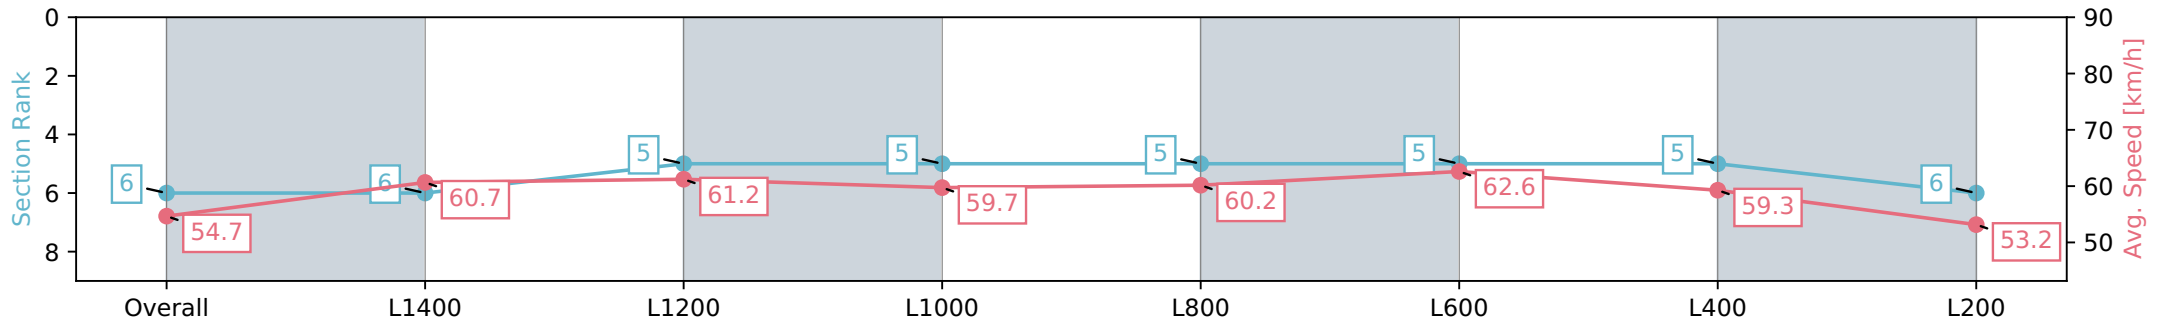

Rockhampton QLD - Professional
 Race 3: KENNAS CHARTERED ACCOUNTANTS Maiden Handicap - 1600m
 09 February 2024 - 2:34PM
 Track Rating: Good 4, Weather: Fine, Rail Position: +3.5m Entire

Section	Overall	L1400	L1200	L1000	L800	L600	L400	L200
Section Times	1:38.08 [6] (0:13.19)	1:24.89 [6] (0:11.86)	1:13.03 [5] (0:11.77)	1:01.26 [5] (0:12.09)	0:49.17 [5] (0:11.97)	0:37.20 [5] (0:11.52)	0:25.68 [5] (0:12.15)	0:13.53 [6] (0:13.53)
Average Speed [km/h]	54.7	60.7	61.2	59.7	60.2	62.6	59.3	53.2
Top Speed [km/h]	63.0	61.5	61.9	61.0	61.5	63.2	62.7	56.9
Avg. Dist. to Rail [m]	0.3	0.7	0.4	0.5	0.4	2.2	3.2	3.7
Avg. Stride Freq. [Hz]	2.3	2.3	2.3	2.3	2.4	2.5	2.4	2.3
Avg. Stride Length [m]	6.5	7.2	7.2	7.1	7.0	7.0	6.9	6.6