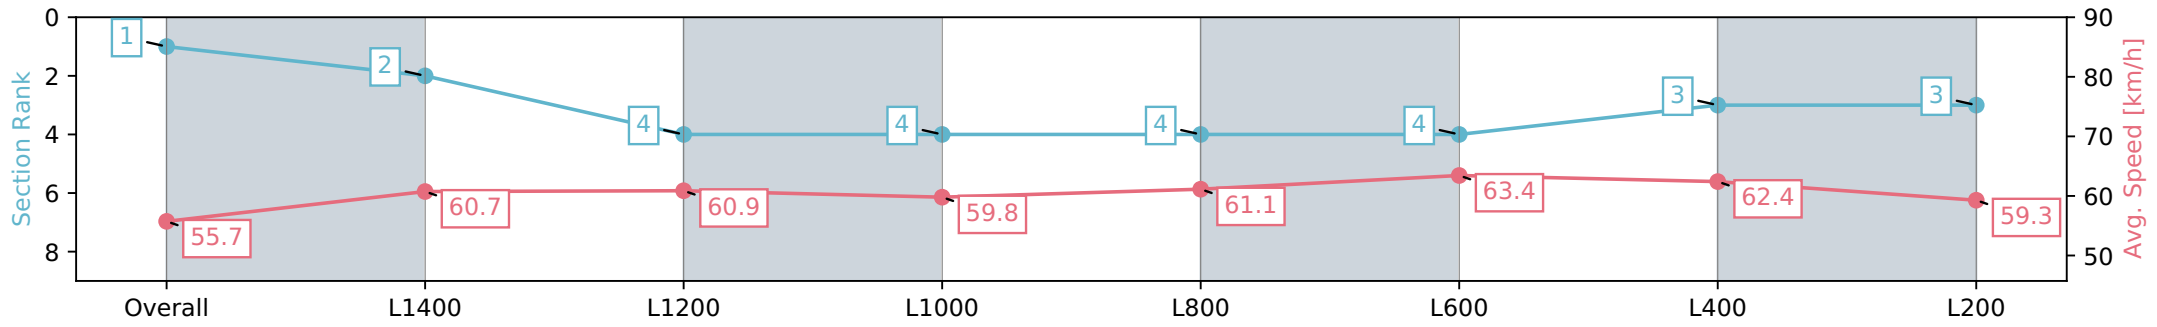

Section	Overall	L1400	L1200	L1000	L800	L600	L400	L200
Section Times	1:35.68 [1] (0:12.92)	1:22.76 [2] (0:11.87)	1:10.89 [4] (0:11.81)	0:59.08 [4] (0:12.07)	0:47.01 [4] (0:11.94)	0:35.07 [4] (0:11.37)	0:23.70 [3] (0:11.53)	0:12.17 [3] (0:12.17)
Average Speed [km/h]	55.7	60.7	60.9	59.8	61.1	63.4	62.4	59.3
Top Speed [km/h]	62.2	61.3	61.8	61.1	62.2	64.4	64.4	61.2
Avg. Dist. to Rail [m]	1.6	0.8	0.3	0.4	1.8	4.7	5.3	5.3
Avg. Stride Freq. [Hz]	2.3	2.3	2.2	2.2	2.2	2.3	2.3	2.2
Avg. Stride Length [m]	6.8	7.4	7.6	7.5	7.5	7.7	7.6	7.4