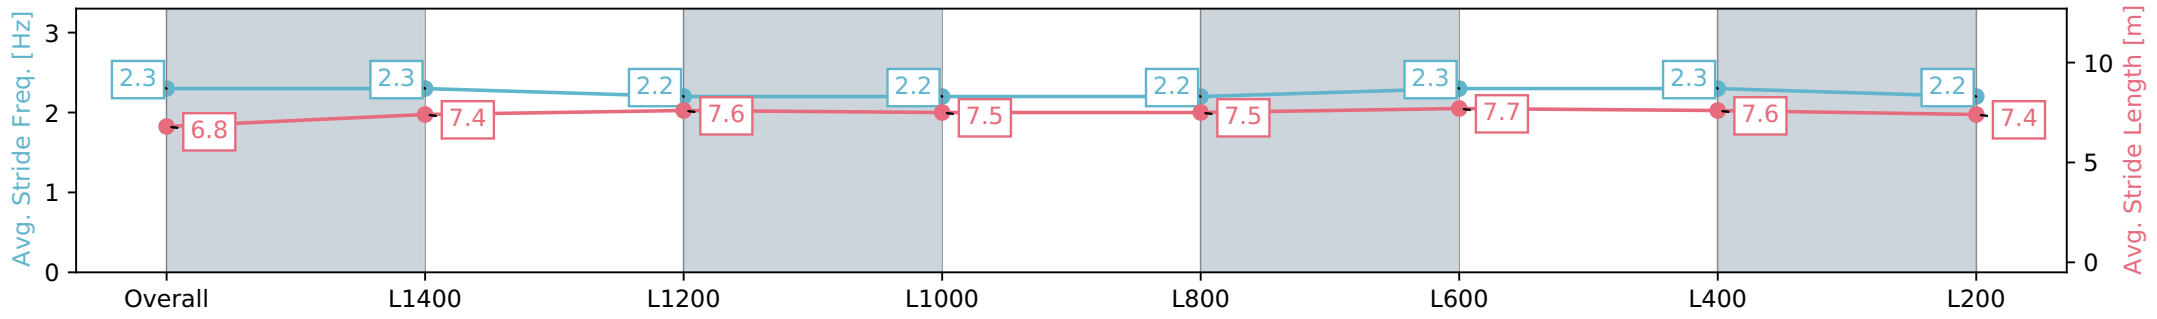

Section	Overall	L1400	L1200	L1000	L800	L600	L400	L200
Section Times	1:35.68 [1] (0:12.92)	1:22.76 [2] (0:11.87)	1:10.89 [4] (0:11.81)	0:59.08 [4] (0:12.07)	0:47.01 [4] (0:11.94)	0:35.07 [4] (0:11.37)	0:23.70 [3] (0:11.53)	0:12.17 [3] (0:12.17)
Average Speed [km/h]	55.7	60.7	60.9	59.8	61.1	63.4	62.4	59.3
Top Speed [km/h]	62.2	61.3	61.8	61.1	62.2	64.4	64.4	61.2
Avg. Dist. to Rail [m]	1.6	0.8	0.3	0.4	1.8	4.7	5.3	5.3
Avg. Stride Freq. [Hz]	2.3	2.3	2.2	2.2	2.2	2.3	2.3	2.2
Avg. Stride Length [m]	6.8	7.4	7.6	7.5	7.5	7.7	7.6	7.4