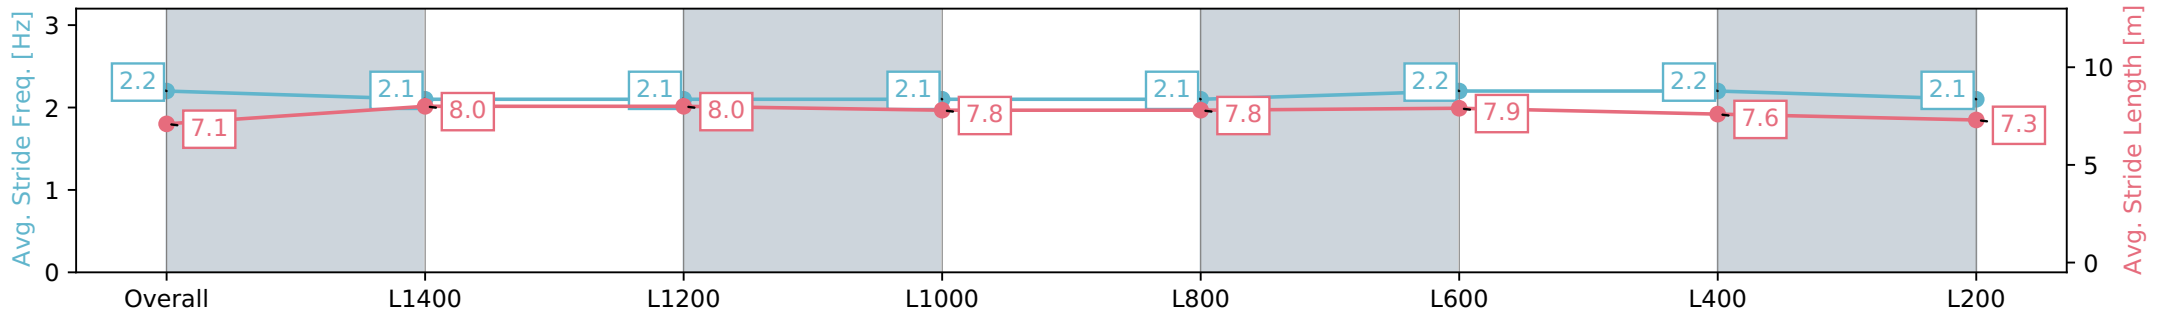

Horse/Jockey Name	MASTER RICH
Finish Rank	3
Fastest Section Time (Section)	0:11.45 (L600)
Top Speed [km/h] (Section)	63.5 (L600)
Race State	Finished

Rockhampton QLD - Professional
Race 3: KENNAS CHARTERED ACCOUNTANTS Maiden Handicap - 1600m
09 February 2024 - 2:34PM
Track Rating: Good 4, Weather: Fine, Rail Position: +3.5m Entire

Section	Overall	L1400	L1200	L1000	L800	L600	L400	L200
Section Times	1:36.14 [3] (0:12.74)	1:23.40 [1] (0:11.64)	1:11.76 [1] (0:11.72)	1:00.04 [1] (0:12.10)	0:47.94 [1] (0:11.95)	0:35.99 [1] (0:11.45)	0:24.54 [1] (0:11.71)	0:12.83 [1] (0:12.83)
Average Speed [km/h]	56.5	61.9	61.3	59.1	60.7	62.9	61.5	56.1
Top Speed [km/h]	61.9	62.6	62.4	60.3	62.5	63.5	63.2	59.4
Avg. Dist. to Rail [m]	2.5	1.3	1.5	1.1	0.9	2.0	2.2	2.6
Avg. Stride Freq. [Hz]	2.2	2.1	2.1	2.1	2.1	2.2	2.2	2.1
Avg. Stride Length [m]	7.1	8.0	8.0	7.8	7.8	7.9	7.6	7.3

Report Created: Fri 09 February 2024 16:21:36 GMT+11 (Note: Timing is based on positional data)

- [ ] Ranking at each section and finish
- -:-:- No data available at this section
- NA No data available