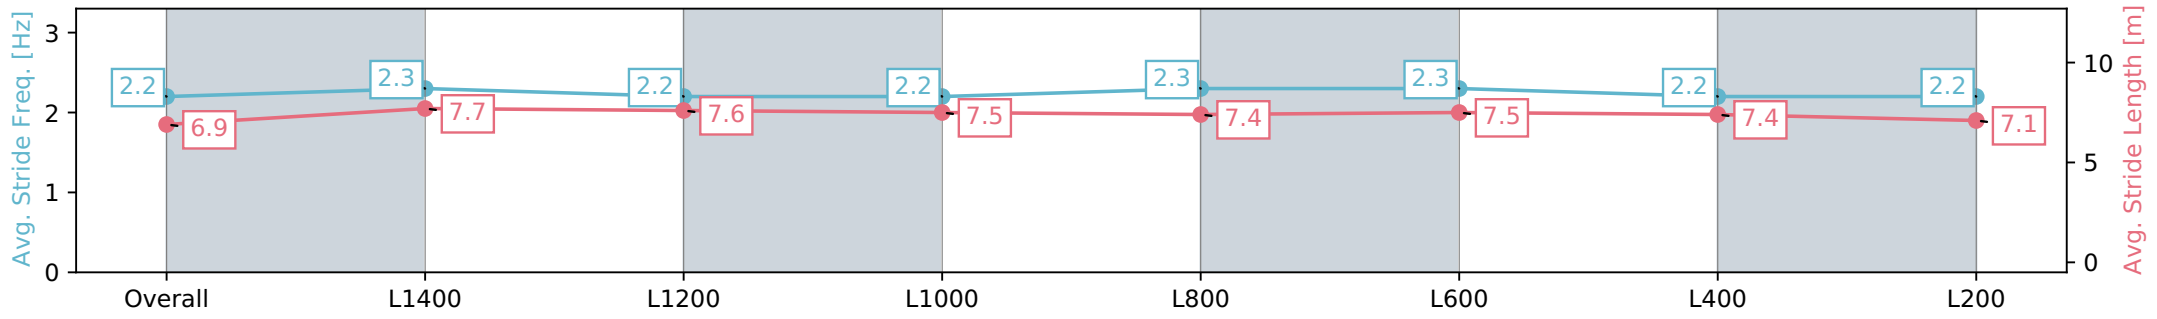

Horse/Jockey Name	MR GREY
Finish Rank	4
Fastest Section Time (Section)	0:11.54 (L1400)
Top Speed [km/h] (Section)	63.7 (L1400)
Race State	Finished

Rockhampton QLD - Professional
Race 3: KENNAS CHARTERED ACCOUNTANTS Maiden Handicap - 1600m
09 February 2024 - 2:34PM
Track Rating: Good 4, Weather: Fine, Rail Position: +3.5m Entire

Section	Overall	L1400	L1200	L1000	L800	L600	L400	L200
Section Times	1:37.17 [4] (0:12.93)	1:24.24 [3] (0:11.54)	1:12.70 [2] (0:11.77)	1:00.93 [2] (0:12.11)	0:48.82 [2] (0:12.02)	0:36.80 [3] (0:11.63)	0:25.17 [4] (0:12.06)	0:13.11 [4] (0:13.11)
Average Speed [km/h]	55.7	62.3	61.2	59.7	60.8	62.1	59.6	54.9
Top Speed [km/h]	61.5	63.7	62.5	60.4	62.0	62.5	61.7	57.7
Avg. Dist. to Rail [m]	2.1	0.8	0.3	0.6	2.1	3.7	4.0	3.4
Avg. Stride Freq. [Hz]	2.2	2.3	2.2	2.2	2.3	2.3	2.2	2.2
Avg. Stride Length [m]	6.9	7.7	7.6	7.5	7.4	7.5	7.4	7.1

- [ ] Ranking at each section and finish
- -:-:- No data available at this section
- NA No data available