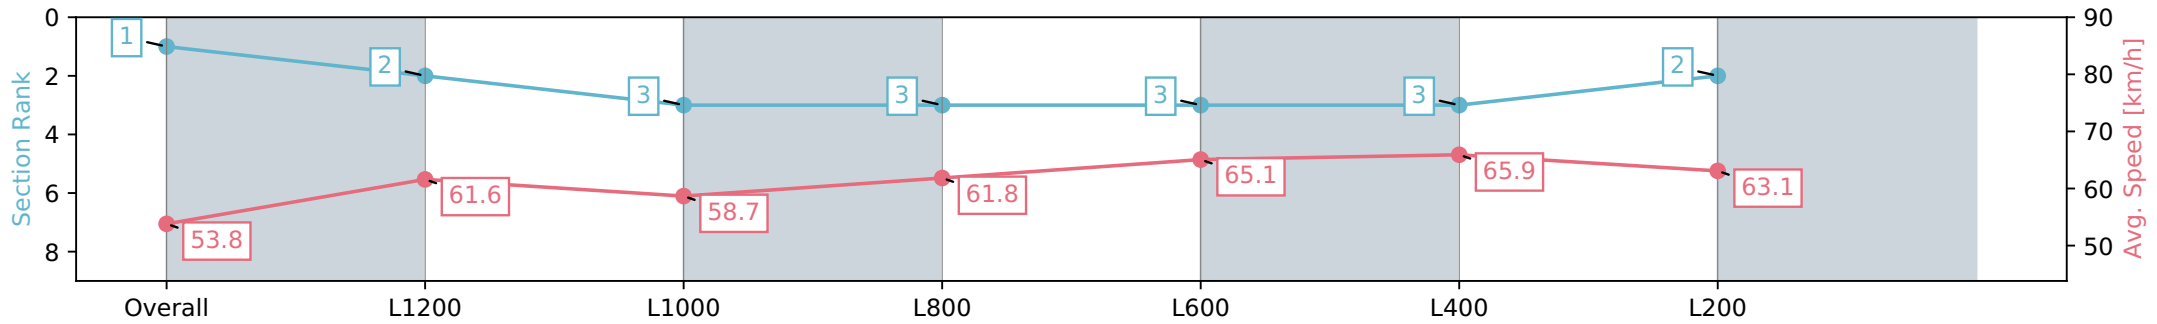

Section	Overall	L1200	L1000	L800	L600	L400	L200
Section Times	1:22.39 [1] (0:13.39)	1:09.00 [2] (0:11.66)	0:57.34 [3] (0:12.18)	0:45.16 [3] (0:11.74)	0:33.42 [3] (0:11.07)	0:22.35 [3] (0:10.93)	0:11.42 [2] (0:11.42)
Average Speed [km/h]	53.8	61.6	58.7	61.8	65.1	65.9	63.1
Top Speed [km/h]	61.9	63.8	60.4	63.7	65.9	66.6	65.7
Avg. Dist. to Rail [m]	1.4	1.9	1.4	1.2	2.6	3.0	4.5
Avg. Stride Freq. [Hz]	2.4	2.4	2.3	2.4	2.4	2.4	2.4
Avg. Stride Length [m]	6.5	7.2	7.2	7.2	7.6	7.5	7.3