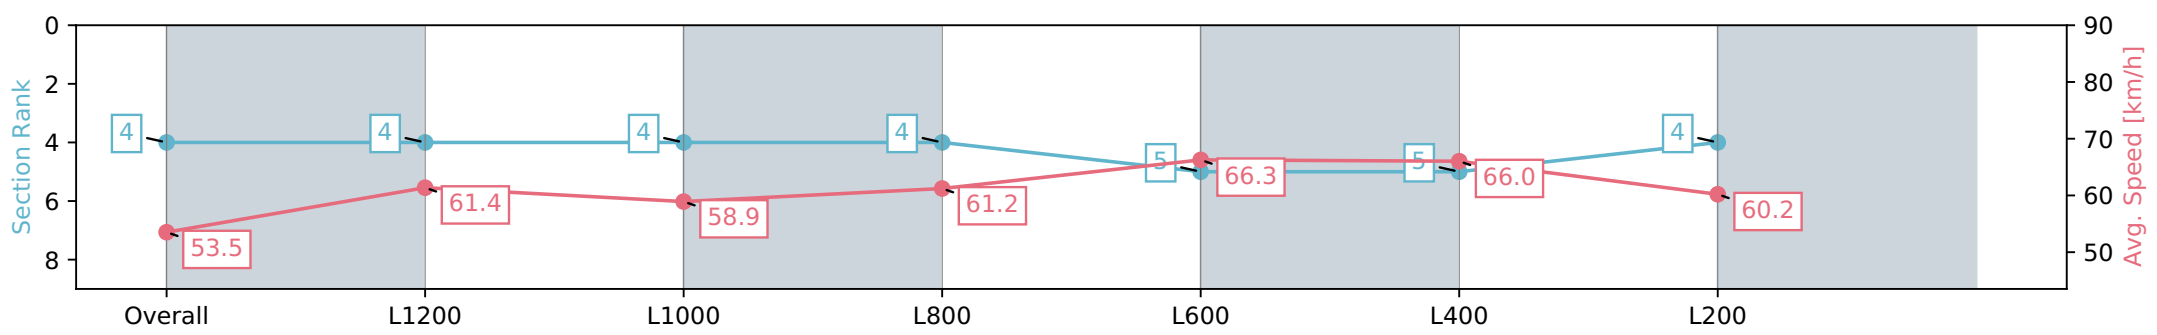

Horse/Jockey Name	FIGHTING COMMANDO
Finish Rank	4
Fastest Section Time (Section)	0:10.88 (L600)
Top Speed [km/h] (Section)	67.3 (L600)
Race State	Finished

Rockhampton QLD - Professional
Race 4: GET YOUR ST PATRICK'S DAY TICKETS OPEN
Handicap - 1400m
09 February 2024 - 3:14PM
Track Rating: Good 4, Weather: Fine, Rail Position: +3.5m Entire

Section	Overall	L1200	L1000	L800	L600	L400	L200
Section Times	1:23.07 [4] (0:13.46)	1:09.61 [4] (0:11.74)	0:57.87 [4] (0:12.21)	0:45.66 [4] (0:11.92)	0:33.74 [5] (0:10.88)	0:22.86 [5] (0:10.91)	0:11.95 [4] (0:11.95)
Average Speed [km/h]	53.5	61.4	58.9	61.2	66.3	66.0	60.2
Top Speed [km/h]	60.6	62.3	61.1	63.7	67.3	67.0	65.2
Avg. Dist. to Rail [m]	2.4	0.7	0.5	1.7	2.8	5.0	6.0
Avg. Stride Freq. [Hz]	2.3	2.3	2.2	2.3	2.4	2.4	2.3
Avg. Stride Length [m]	6.7	7.4	7.4	7.4	7.7	7.7	7.3

Report Created: Fri 09 February 2024 17:13:45 GMT+11 (Note: Timing is based on positional data)

- [ ] Ranking at each section and finish
- -:-:- No data available at this section
- NA No data available