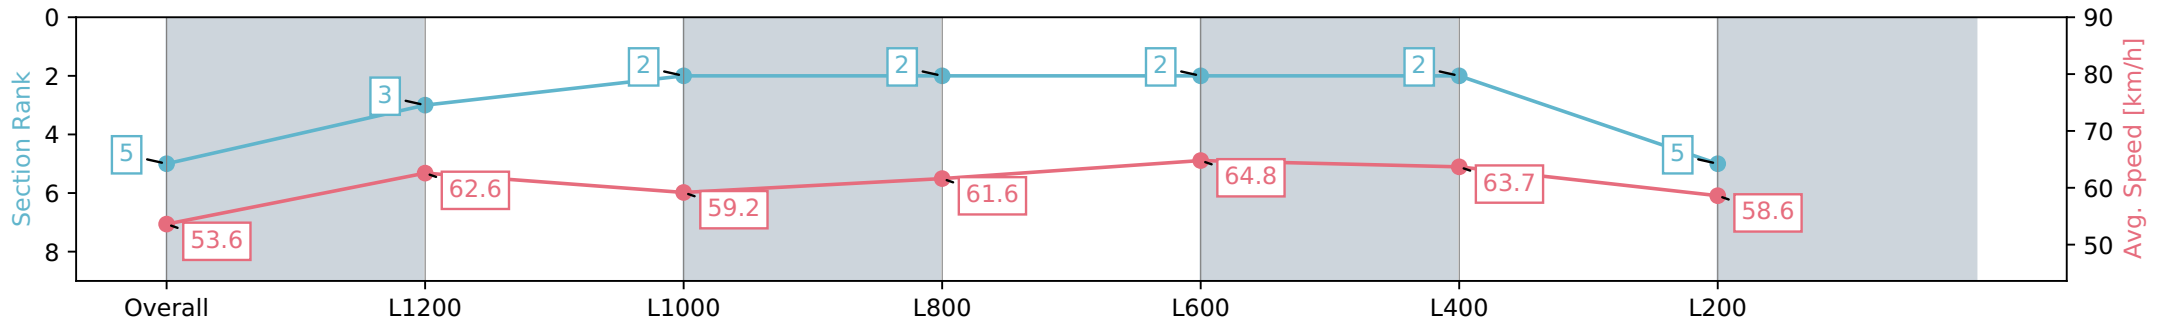

Horse/Jockey Name	CLASS OF ROYALTY
Finish Rank	5
Fastest Section Time (Section)	0:11.12 (L600)
Top Speed [km/h] (Section)	65.7 (L600)
Race State	Finished

Rockhampton QLD - Professional
Race 4: GET YOUR ST PATRICK'S DAY TICKETS OPEN
Handicap - 1400m
09 February 2024 - 3:14PM
Track Rating: Good 4, Weather: Fine, Rail Position: +3.5m Entire

Section	Overall	L1200	L1000	L800	L600	L400	L200
Section Times	1:23.48 [5] (0:13.45)	1:10.03 [3] (0:11.49)	0:58.54 [2] (0:12.04)	0:46.50 [2] (0:11.78)	0:34.72 [2] (0:11.12)	0:23.60 [2] (0:11.30)	0:12.30 [5] (0:12.30)
Average Speed [km/h]	53.6	62.6	59.2	61.6	64.8	63.7	58.6
Top Speed [km/h]	61.6	63.5	61.4	64.3	65.7	65.7	61.8
Avg. Dist. to Rail [m]	1.2	1.5	1.4	1.1	3.1	2.9	3.0
Avg. Stride Freq. [Hz]	2.3	2.4	2.3	2.4	2.5	2.4	2.3
Avg. Stride Length [m]	6.6	7.2	7.0	7.1	7.3	7.4	7.0

Report Created: Fri 09 February 2024 17:13:48 GMT+11 (Note: Timing is based on positional data)

- [ ] Ranking at each section and finish
- -:-:- No data available at this section
- NA No data available