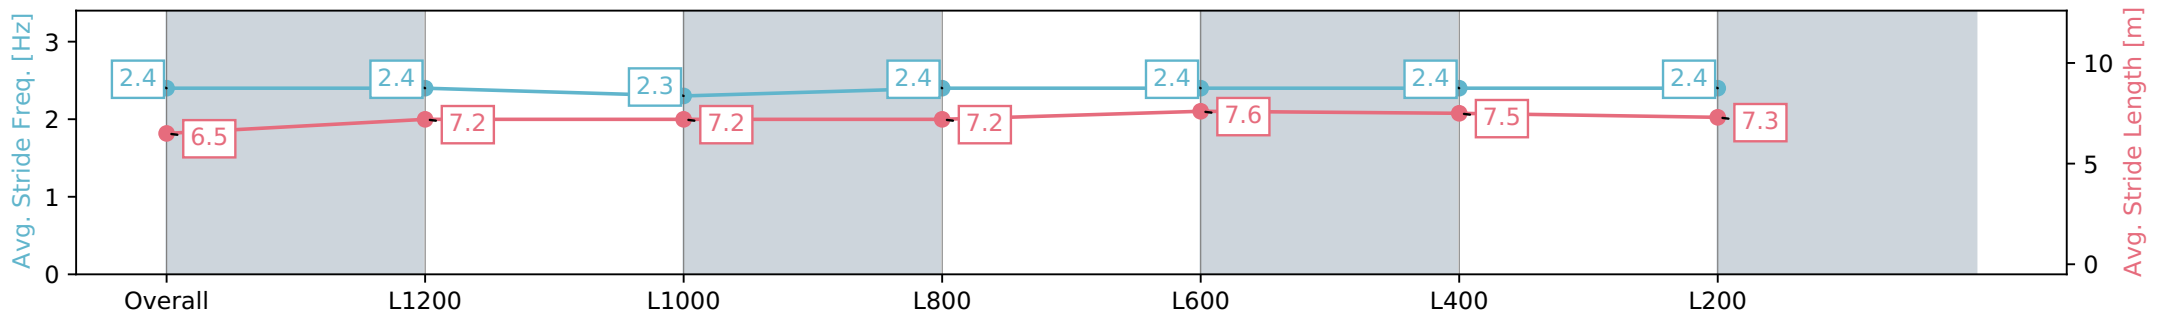

Section	Overall	L1200	L1000	L800	L600	L400	L200
Section Times	1:22.39 [1] (0:13.39)	1:09.00 [2] (0:11.66)	0:57.34 [3] (0:12.18)	0:45.16 [3] (0:11.74)	0:33.42 [3] (0:11.07)	0:22.35 [3] (0:10.93)	0:11.42 [2] (0:11.42)
Average Speed [km/h]	53.8	61.6	58.7	61.8	65.1	65.9	63.1
Top Speed [km/h]	61.9	63.8	60.4	63.7	65.9	66.6	65.7
Avg. Dist. to Rail [m]	1.4	1.9	1.4	1.2	2.6	3.0	4.5
Avg. Stride Freq. [Hz]	2.4	2.4	2.3	2.4	2.4	2.4	2.4
Avg. Stride Length [m]	6.5	7.2	7.2	7.2	7.6	7.5	7.3