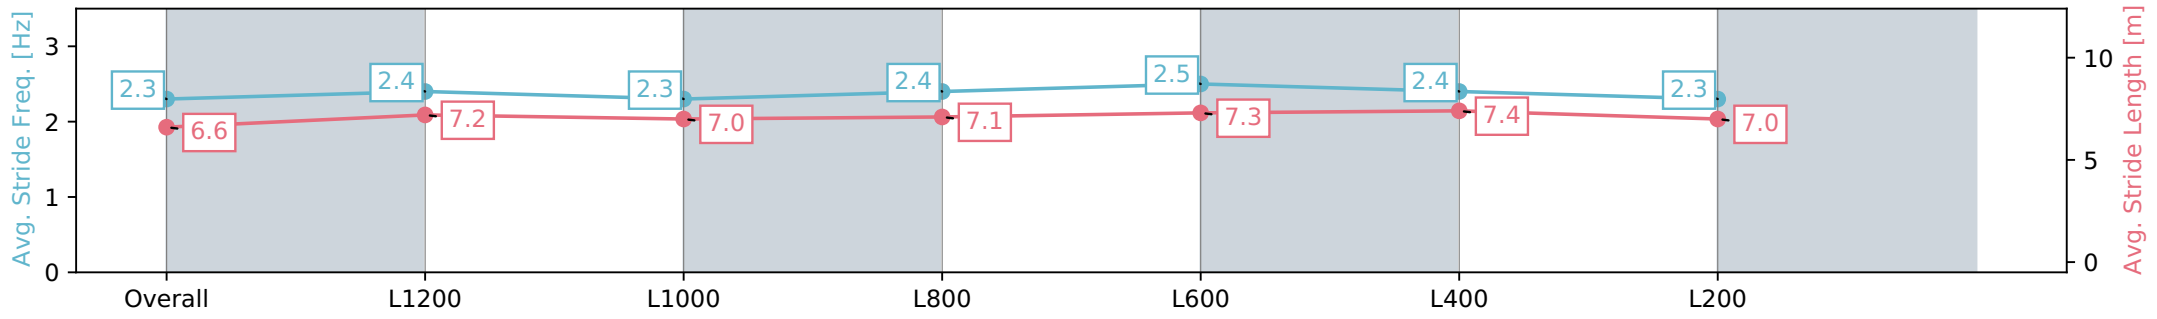

Horse/Jockey Name	CLASS OF ROYALTY
Finish Rank	5
Fastest Section Time (Section)	0:11.12 (L600)
Top Speed [km/h] (Section)	65.7 (L600)
Race State	Finished

Rockhampton QLD - Professional
Race 4: GET YOUR ST PATRICK'S DAY TICKETS OPEN
Handicap - 1400m
09 February 2024 - 3:14PM
Track Rating: Good 4, Weather: Fine, Rail Position: +3.5m Entire

Section	Overall	L1200	L1000	L800	L600	L400	L200
Section Times	1:23.48 [5] (0:13.45)	1:10.03 [3] (0:11.49)	0:58.54 [2] (0:12.04)	0:46.50 [2] (0:11.78)	0:34.72 [2] (0:11.12)	0:23.60 [2] (0:11.30)	0:12.30 [5] (0:12.30)
Average Speed [km/h]	53.6	62.6	59.2	61.6	64.8	63.7	58.6
Top Speed [km/h]	61.6	63.5	61.4	64.3	65.7	65.7	61.8
Avg. Dist. to Rail [m]	1.2	1.5	1.4	1.1	3.1	2.9	3.0
Avg. Stride Freq. [Hz]	2.3	2.4	2.3	2.4	2.5	2.4	2.3
Avg. Stride Length [m]	6.6	7.2	7.0	7.1	7.3	7.4	7.0

Report Created: Fri 09 February 2024 17:13:48 GMT+11 (Note: Timing is based on positional data)

- [ ] Ranking at each section and finish
- -:-:- No data available at this section
- NA No data available