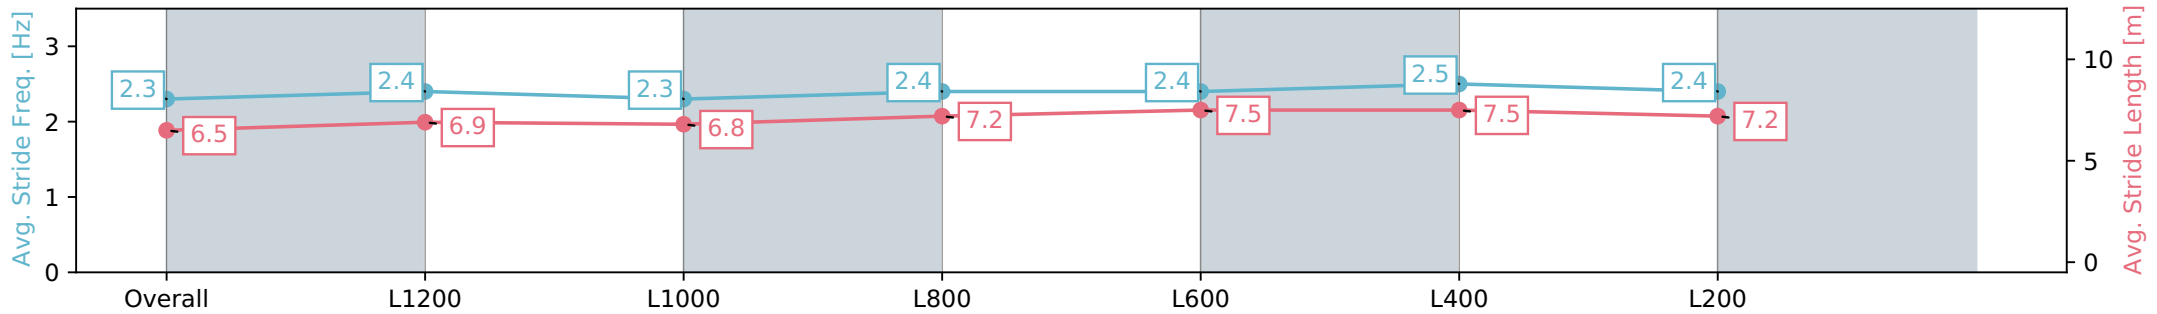

Horse/Jockey Name	KOTABHARU
Finish Rank	3
Fastest Section Time (Section)	0:10.87 (L400)
Top Speed [km/h] (Section)	67.9 (L600)
Race State	Finished

Rockhampton QLD - Professional
Race 4: GET YOUR ST PATRICK'S DAY TICKETS OPEN
Handicap - 1400m
09 February 2024 - 3:14PM
Track Rating: Good 4, Weather: Fine, Rail Position: +3.5m Entire

Section	Overall	L1200	L1000	L800	L600	L400	L200
Section Times	1:22.66 [3] (0:13.66)	1:09.00 [5] (0:11.61)	0:57.39 [5] (0:12.31)	0:45.08 [6] (0:11.66)	0:33.42 [4] (0:10.93)	0:22.49 [4] (0:10.87)	0:11.62 [3] (0:11.62)
Average Speed [km/h]	52.7	62.0	58.4	62.4	65.9	66.2	62.0
Top Speed [km/h]	62.5	63.0	60.5	65.3	67.9	67.2	65.4
Avg. Dist. to Rail [m]	1.6	0.7	0.5	1.3	3.4	4.9	5.8
Avg. Stride Freq. [Hz]	2.3	2.4	2.3	2.4	2.4	2.5	2.4
Avg. Stride Length [m]	6.5	6.9	6.8	7.2	7.5	7.5	7.2

Report Created: Fri 09 February 2024 17:13:42 GMT+11 (Note: Timing is based on positional data)

- [ ] Ranking at each section and finish
- -:-:- No data available at this section
- NA No data available