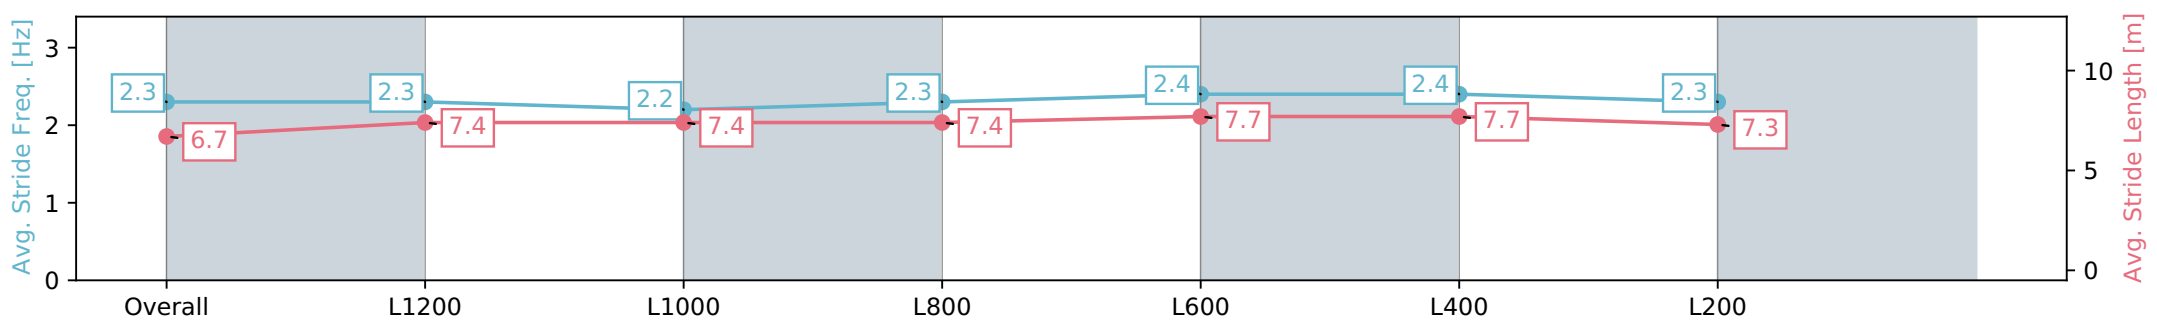

Horse/Jockey Name	FIGHTING COMMANDO
Finish Rank	4
Fastest Section Time (Section)	0:10.88 (L600)
Top Speed [km/h] (Section)	67.3 (L600)
Race State	Finished

Rockhampton QLD - Professional
Race 4: GET YOUR ST PATRICK'S DAY TICKETS OPEN
Handicap - 1400m
09 February 2024 - 3:14PM
Track Rating: Good 4, Weather: Fine, Rail Position: +3.5m Entire

Section	Overall	L1200	L1000	L800	L600	L400	L200
Section Times	1:23.07 [4] (0:13.46)	1:09.61 [4] (0:11.74)	0:57.87 [4] (0:12.21)	0:45.66 [4] (0:11.92)	0:33.74 [5] (0:10.88)	0:22.86 [5] (0:10.91)	0:11.95 [4] (0:11.95)
Average Speed [km/h]	53.5	61.4	58.9	61.2	66.3	66.0	60.2
Top Speed [km/h]	60.6	62.3	61.1	63.7	67.3	67.0	65.2
Avg. Dist. to Rail [m]	2.4	0.7	0.5	1.7	2.8	5.0	6.0
Avg. Stride Freq. [Hz]	2.3	2.3	2.2	2.3	2.4	2.4	2.3
Avg. Stride Length [m]	6.7	7.4	7.4	7.4	7.7	7.7	7.3

Report Created: Fri 09 February 2024 17:13:45 GMT+11 (Note: Timing is based on positional data)

- [ ] Ranking at each section and finish
- -:-:- No data available at this section
- NA No data available