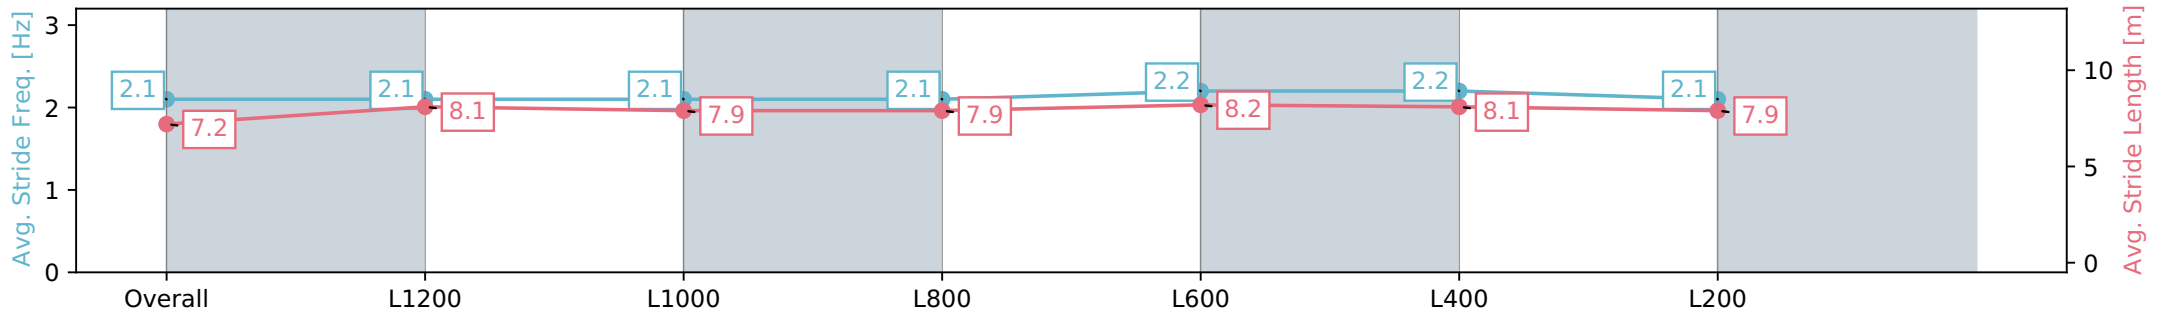

Horse/Jockey Name	STAMPEDE WARRIOR
Finish Rank	6
Fastest Section Time (Section)	0:11.02 (L600)
Top Speed [km/h] (Section)	66.2 (L600)
Race State	Finished

Rockhampton QLD - Professional
Race 4: GET YOUR ST PATRICK'S DAY TICKETS OPEN
Handicap - 1400m
09 February 2024 - 3:14PM
Track Rating: Good 4, Weather: Fine, Rail Position: +3.5m Entire

Section	Overall	L1200	L1000	L800	L600	L400	L200
Section Times	1:23.50 [6] (0:13.79)	1:09.71 [6] (0:11.63)	0:58.08 [6] (0:12.13)	0:45.95 [5] (0:11.96)	0:33.99 [6] (0:11.02)	0:22.97 [6] (0:11.12)	0:11.85 [6] (0:11.85)
Average Speed [km/h]	52.2	61.8	58.9	61.4	65.5	64.7	60.8
Top Speed [km/h]	60.8	62.9	60.5	64.1	66.2	66.1	62.7
Avg. Dist. to Rail [m]	2.1	1.5	1.5	2.3	5.8	7.1	8.3
Avg. Stride Freq. [Hz]	2.1	2.1	2.1	2.1	2.2	2.2	2.1
Avg. Stride Length [m]	7.2	8.1	7.9	7.9	8.2	8.1	7.9

Report Created: Fri 09 February 2024 17:13:50 GMT+11 (Note: Timing is based on positional data)

- [ ] Ranking at each section and finish
- -:-:- No data available at this section
- NA No data available