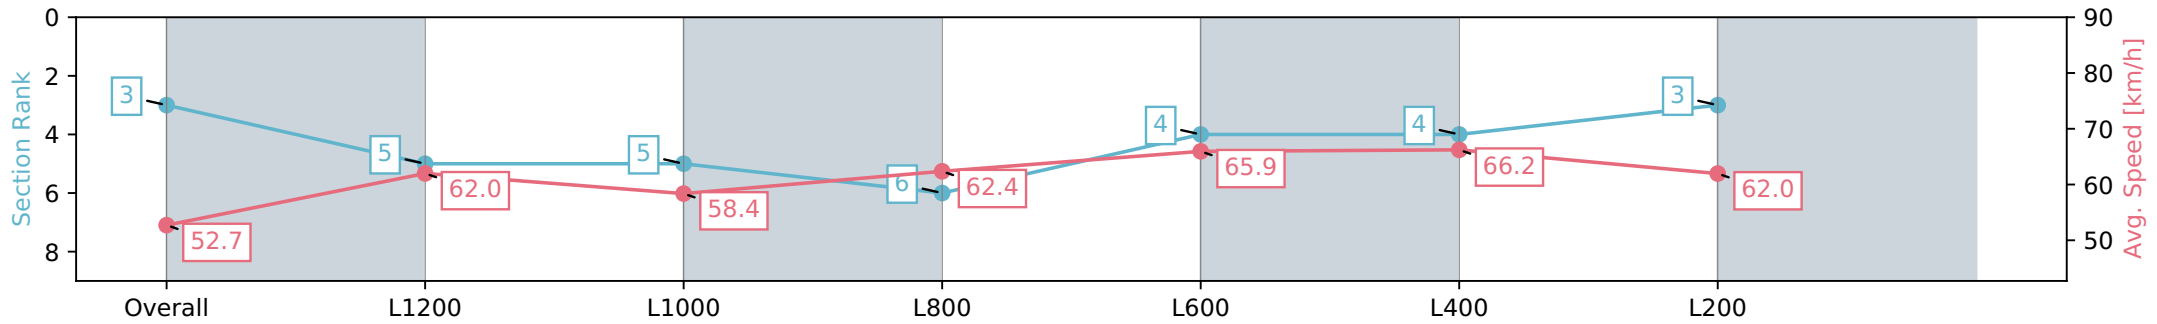

Horse/Jockey Name	KOTABHARU
Finish Rank	3
Fastest Section Time (Section)	0:10.87 (L400)
Top Speed [km/h] (Section)	67.9 (L600)
Race State	Finished

Rockhampton QLD - Professional
Race 4: GET YOUR ST PATRICK'S DAY TICKETS OPEN
Handicap - 1400m
09 February 2024 - 3:14PM
Track Rating: Good 4, Weather: Fine, Rail Position: +3.5m Entire

Section	Overall	L1200	L1000	L800	L600	L400	L200
Section Times	1:22.66 [3] (0:13.66)	1:09.00 [5] (0:11.61)	0:57.39 [5] (0:12.31)	0:45.08 [6] (0:11.66)	0:33.42 [4] (0:10.93)	0:22.49 [4] (0:10.87)	0:11.62 [3] (0:11.62)
Average Speed [km/h]	52.7	62.0	58.4	62.4	65.9	66.2	62.0
Top Speed [km/h]	62.5	63.0	60.5	65.3	67.9	67.2	65.4
Avg. Dist. to Rail [m]	1.6	0.7	0.5	1.3	3.4	4.9	5.8
Avg. Stride Freq. [Hz]	2.3	2.4	2.3	2.4	2.4	2.5	2.4
Avg. Stride Length [m]	6.5	6.9	6.8	7.2	7.5	7.5	7.2

Report Created: Fri 09 February 2024 17:13:42 GMT+11 (Note: Timing is based on positional data)

- [ ] Ranking at each section and finish
- -:-:- No data available at this section
- NA No data available