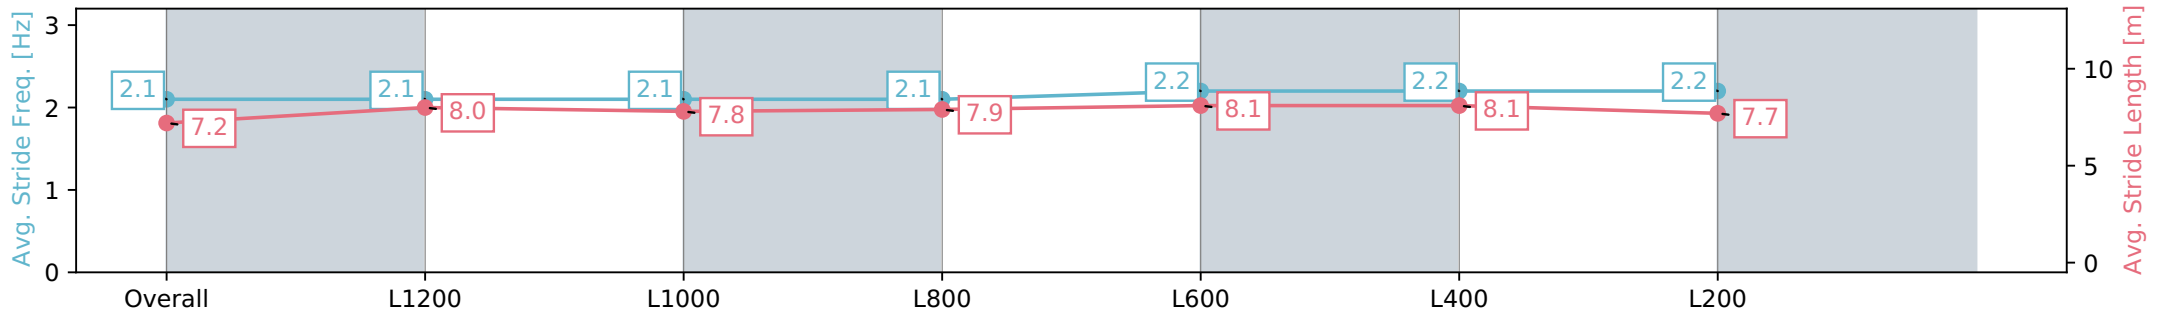

Horse/Jockey Name	TIGER LEGEND
Finish Rank	2
Fastest Section Time (Section)	0:11.01 (L400)
Top Speed [km/h] (Section)	66.2 (L600)
Race State	Finished

Rockhampton QLD - Professional
Race 4: GET YOUR ST PATRICK'S DAY TICKETS OPEN
Handicap - 1400m
09 February 2024 - 3:14PM
Track Rating: Good 4, Weather: Fine, Rail Position: +3.5m Entire

Section	Overall	L1200	L1000	L800	L600	L400	L200
Section Times	1:22.59 [2] (0:12.99)	1:09.60 [1] (0:11.69)	0:57.91 [1] (0:12.18)	0:45.73 [1] (0:11.80)	0:33.93 [1] (0:11.06)	0:22.87 [1] (0:11.01)	0:11.86 [1] (0:11.86)
Average Speed [km/h]	55.5	61.5	58.8	60.9	65.2	65.4	60.7
Top Speed [km/h]	62.0	62.1	60.4	62.6	66.2	66.0	64.3
Avg. Dist. to Rail [m]	0.8	0.9	1.2	0.4	1.2	2.1	2.7
Avg. Stride Freq. [Hz]	2.1	2.1	2.1	2.1	2.2	2.2	2.2
Avg. Stride Length [m]	7.2	8.0	7.8	7.9	8.1	8.1	7.7

Report Created: Fri 09 February 2024 17:13:39 GMT+11 (Note: Timing is based on positional data)

- [ ] Ranking at each section and finish
- -:-:- No data available at this section
- NA No data available