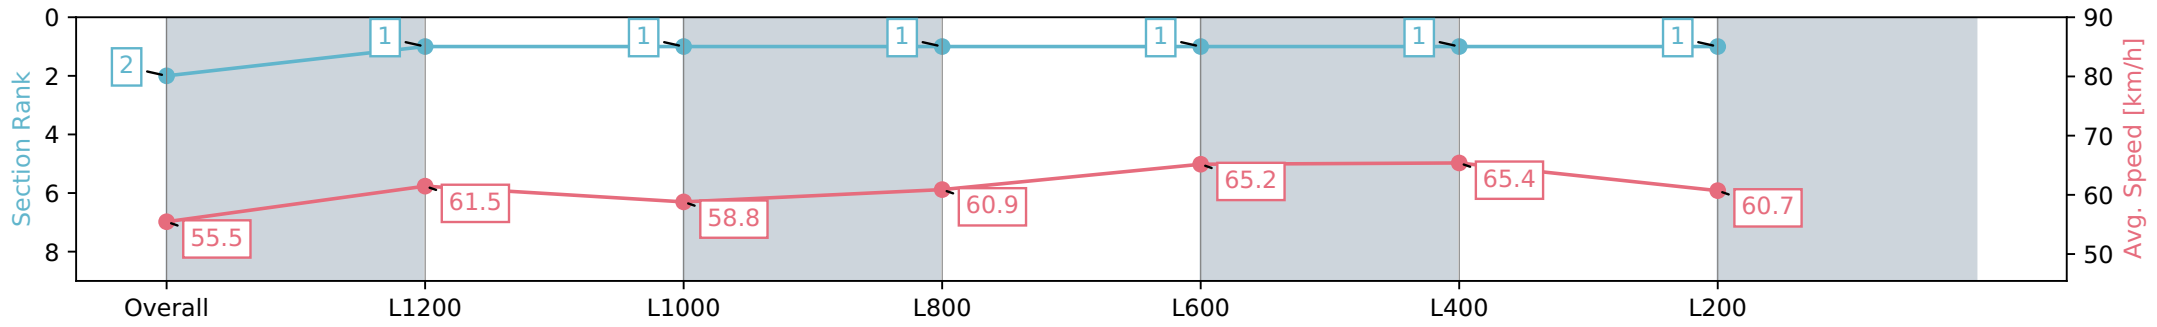

Horse/Jockey Name	TIGER LEGEND
Finish Rank	2
Fastest Section Time (Section)	0:11.01 (L400)
Top Speed [km/h] (Section)	66.2 (L600)
Race State	Finished

Rockhampton QLD - Professional
Race 4: GET YOUR ST PATRICK'S DAY TICKETS OPEN
Handicap - 1400m
09 February 2024 - 3:14PM
Track Rating: Good 4, Weather: Fine, Rail Position: +3.5m Entire

Section	Overall	L1200	L1000	L800	L600	L400	L200
Section Times	1:22.59 [2] (0:12.99)	1:09.60 [1] (0:11.69)	0:57.91 [1] (0:12.18)	0:45.73 [1] (0:11.80)	0:33.93 [1] (0:11.06)	0:22.87 [1] (0:11.01)	0:11.86 [1] (0:11.86)
Average Speed [km/h]	55.5	61.5	58.8	60.9	65.2	65.4	60.7
Top Speed [km/h]	62.0	62.1	60.4	62.6	66.2	66.0	64.3
Avg. Dist. to Rail [m]	0.8	0.9	1.2	0.4	1.2	2.1	2.7
Avg. Stride Freq. [Hz]	2.1	2.1	2.1	2.1	2.2	2.2	2.2
Avg. Stride Length [m]	7.2	8.0	7.8	7.9	8.1	8.1	7.7

Report Created: Fri 09 February 2024 17:13:39 GMT+11 (Note: Timing is based on positional data)

- [ ] Ranking at each section and finish
- -:-:- No data available at this section
- NA No data available