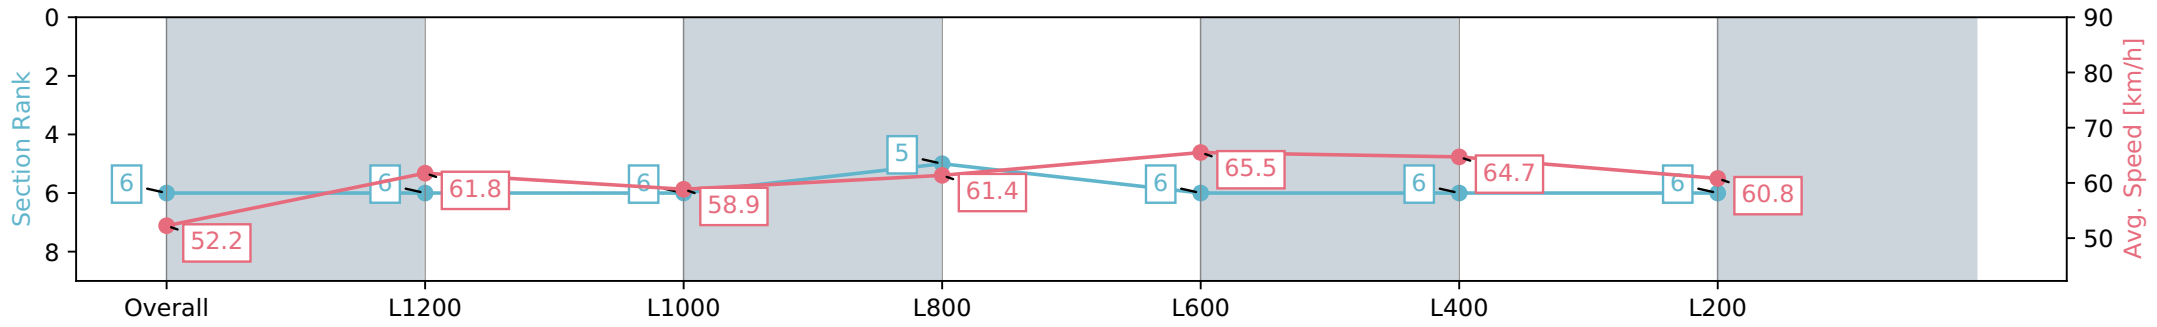

Horse/Jockey Name	STAMPEDE WARRIOR
Finish Rank	6
Fastest Section Time (Section)	0:11.02 (L600)
Top Speed [km/h] (Section)	66.2 (L600)
Race State	Finished

Rockhampton QLD - Professional
Race 4: GET YOUR ST PATRICK'S DAY TICKETS OPEN
Handicap - 1400m
09 February 2024 - 3:14PM
Track Rating: Good 4, Weather: Fine, Rail Position: +3.5m Entire

Section	Overall	L1200	L1000	L800	L600	L400	L200
Section Times	1:23.50 [6] (0:13.79)	1:09.71 [6] (0:11.63)	0:58.08 [6] (0:12.13)	0:45.95 [5] (0:11.96)	0:33.99 [6] (0:11.02)	0:22.97 [6] (0:11.12)	0:11.85 [6] (0:11.85)
Average Speed [km/h]	52.2	61.8	58.9	61.4	65.5	64.7	60.8
Top Speed [km/h]	60.8	62.9	60.5	64.1	66.2	66.1	62.7
Avg. Dist. to Rail [m]	2.1	1.5	1.5	2.3	5.8	7.1	8.3
Avg. Stride Freq. [Hz]	2.1	2.1	2.1	2.1	2.2	2.2	2.1
Avg. Stride Length [m]	7.2	8.1	7.9	7.9	8.2	8.1	7.9

Report Created: Fri 09 February 2024 17:13:50 GMT+11 (Note: Timing is based on positional data)

- [ ] Ranking at each section and finish
- -:-:- No data available at this section
- NA No data available