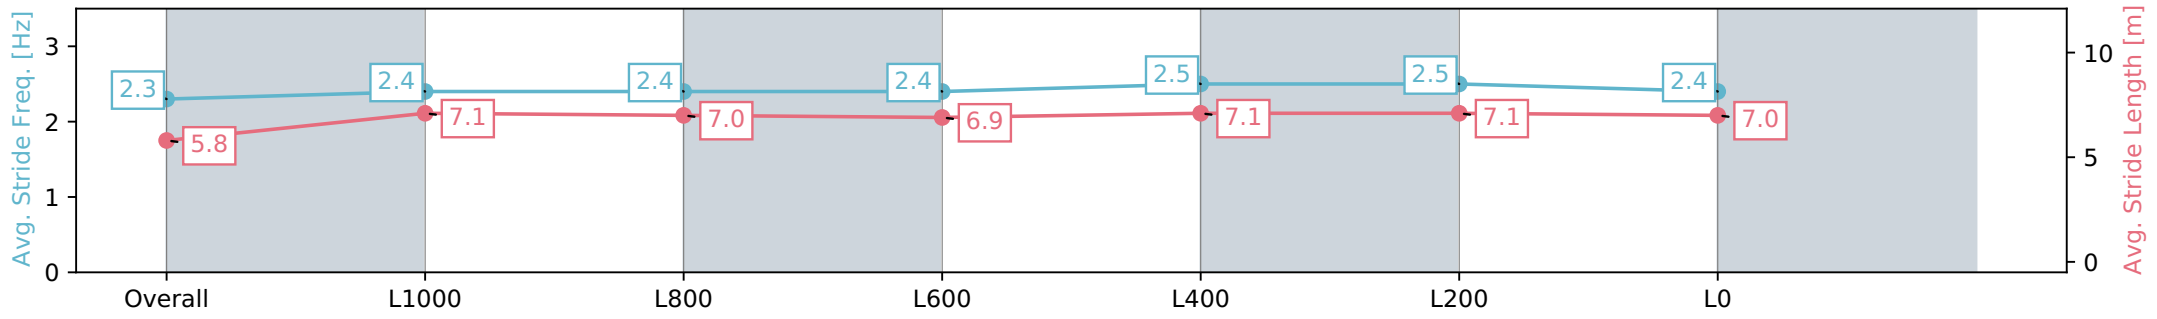

Horse/Jockey Name	NINE CARATS
Finish Rank	6
Fastest Section Time (Section)	0:07.66 (Overall)
Top Speed [km/h] (Section)	65.9 (L600)
Race State	Finished

Rockhampton QLD - Professional
Race 6: CA PEST CONTROLLER BENCHMARK 60 Handicap - 1300m

09 February 2024 - 4:35PM

Track Rating: Good 4, Weather: Fine, Rail Position: +3.5m Entire

Section	Overall	L1000	L800	L600	L400	L200	L0
Section Times	1:18.11 [6] (0:07.66)	1:10.45 [5] (0:11.68)	0:58.77 [5] (0:12.02)	0:46.75 [5] (0:12.54)	0:34.21 [5] (0:11.22)	0:22.99 [6] (0:11.19)	0:11.80 [6] (0:11.80)
Average Speed [km/h]	47.0	61.6	59.6	57.9	64.2	64.4	61.0
Top Speed [km/h]	56.9	62.7	62.3	59.3	65.9	65.9	63.8
Avg. Dist. to Rail [m]	2.0	0.8	0.9	1.1	1.6	3.8	4.6
Avg. Stride Freq. [Hz]	2.3	2.4	2.4	2.4	2.5	2.5	2.4
Avg. Stride Length [m]	5.8	7.1	7.0	6.9	7.1	7.1	7.0

- [ ] Ranking at each section and finish
- -:-:- No data available at this section
- NA No data available