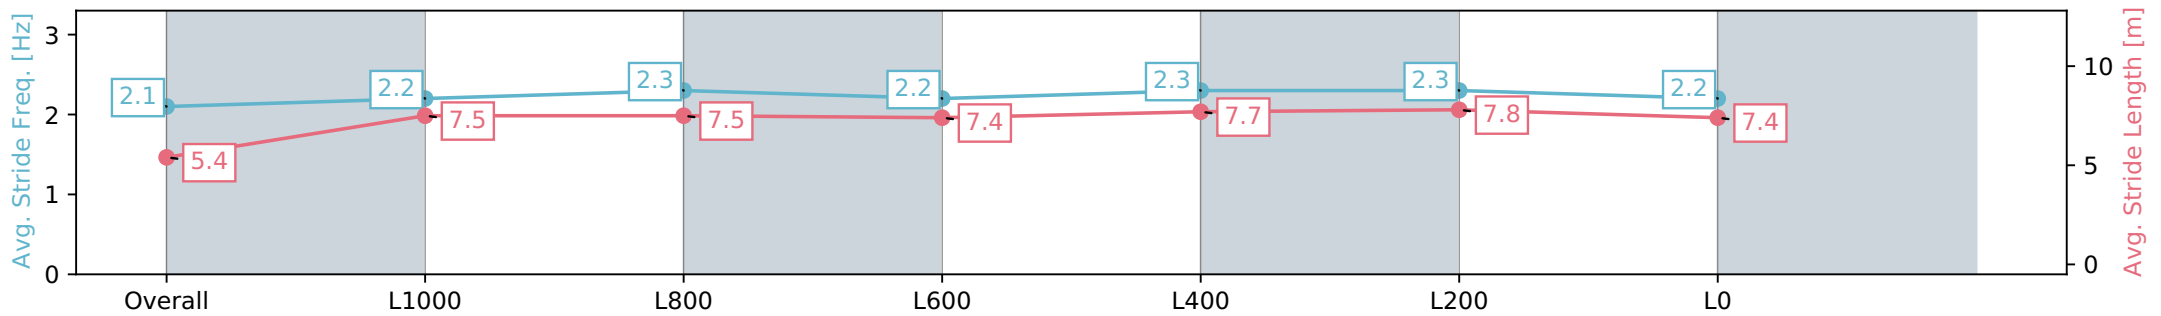

Horse/Jockey Name	MISHANI TULIP
Finish Rank	7
Fastest Section Time (Section)	0:08.84 (Overall)
Top Speed [km/h] (Section)	66.0 (L600)
Race State	Finished

Rockhampton QLD - Professional
Race 6: CA PEST CONTROLLER BENCHMARK 60 Handicap
- 1300m

09 February 2024 - 4:35PM

Track Rating: Good 4, Weather: Fine, Rail Position: +3.5m Entire

Section	Overall	L1000	L800	L600	L400	L200	L0
Section Times	1:18.50 [7] (0:08.84)	1:09.66 [8] (0:11.76)	0:57.90 [8] (0:11.41)	0:46.49 [8] (0:12.08)	0:34.41 [7] (0:11.30)	0:23.11 [7] (0:11.14)	0:11.97 [8] (0:11.97)
Average Speed [km/h]	40.8	61.2	63.0	60.0	63.9	64.6	60.2
Top Speed [km/h]	57.8	62.4	63.2	62.1	66.0	65.7	64.3
Avg. Dist. to Rail [m]	2.9	0.2	0.4	1.0	2.8	4.3	4.6
Avg. Stride Freq. [Hz]	2.1	2.2	2.3	2.2	2.3	2.3	2.2
Avg. Stride Length [m]	5.4	7.5	7.5	7.4	7.7	7.8	7.4

- [ ] Ranking at each section and finish
- -:-:- No data available at this section
- NA No data available