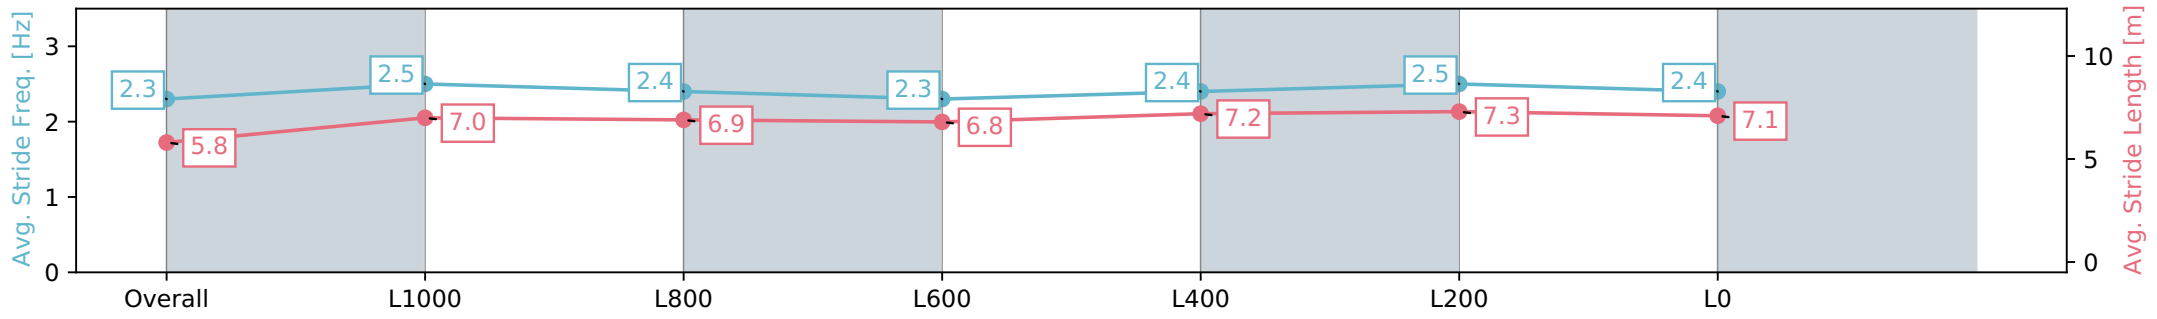

Horse/Jockey Name	MAJESTICS REQUEST
Finish Rank	4
Fastest Section Time (Section)	0:07.49 (Overall)
Top Speed [km/h] (Section)	66.5 (L400)
Race State	Finished

Rockhampton QLD - Professional
Race 6: CA PEST CONTROLLER BENCHMARK 60 Handicap - 1300m

09 February 2024 - 4:35PM

Track Rating: Good 4, Weather: Fine, Rail Position: +3.5m Entire

Section	Overall	L1000	L800	L600	L400	L200	L0
Section Times	1:17.91 [4] (0:07.49)	1:10.42 [3] (0:11.56)	0:58.85 [3] (0:12.03)	0:46.82 [3] (0:12.56)	0:34.25 [3] (0:11.35)	0:22.90 [4] (0:11.09)	0:11.81 [4] (0:11.81)
Average Speed [km/h]	48.1	62.0	59.4	57.7	63.5	65.0	61.0
Top Speed [km/h]	59.6	63.3	62.7	59.9	66.4	66.5	65.1
Avg. Dist. to Rail [m]	1.1	1.6	1.3	1.1	1.8	2.3	1.1
Avg. Stride Freq. [Hz]	2.3	2.5	2.4	2.3	2.4	2.5	2.4
Avg. Stride Length [m]	5.8	7.0	6.9	6.8	7.2	7.3	7.1

- [ ] Ranking at each section and finish
- -:-:- No data available at this section
- NA No data available