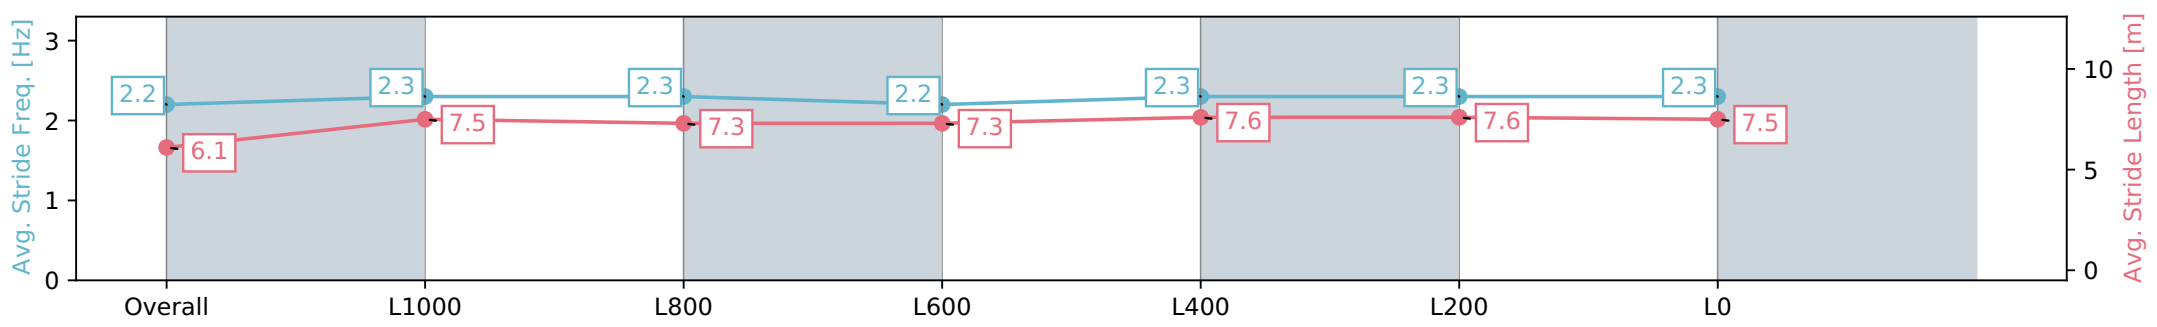

Horse/Jockey Name	LYNRIC LASS
Finish Rank	3
Fastest Section Time (Section)	0:07.53 (Overall)
Top Speed [km/h] (Section)	66.4 (L400)
Race State	Finished

Rockhampton QLD - Professional
Race 6: CA PEST CONTROLLER BENCHMARK 60 Handicap - 1300m
09 February 2024 - 4:35PM
Track Rating: Good 4, Weather: Fine, Rail Position: +3.5m Entire

Section	Overall	L1000	L800	L600	L400	L200	L0
Section Times	1:17.58 [3] (0:07.53)	1:10.05 [4] (0:11.37)	0:58.68 [2] (0:12.03)	0:46.65 [2] (0:12.54)	0:34.11 [2] (0:11.33)	0:22.78 [2] (0:11.05)	0:11.73 [2] (0:11.73)
Average Speed [km/h]	47.9	63.4	59.6	58.3	63.6	65.2	61.3
Top Speed [km/h]	61.5	64.9	61.9	60.7	66.4	66.4	64.6
Avg. Dist. to Rail [m]	4.4	0.6	0.8	2.0	3.1	4.0	4.3
Avg. Stride Freq. [Hz]	2.2	2.3	2.3	2.2	2.3	2.3	2.3
Avg. Stride Length [m]	6.1	7.5	7.3	7.3	7.6	7.6	7.5

- [ ] Ranking at each section and finish
- -:-:- No data available at this section
- NA No data available