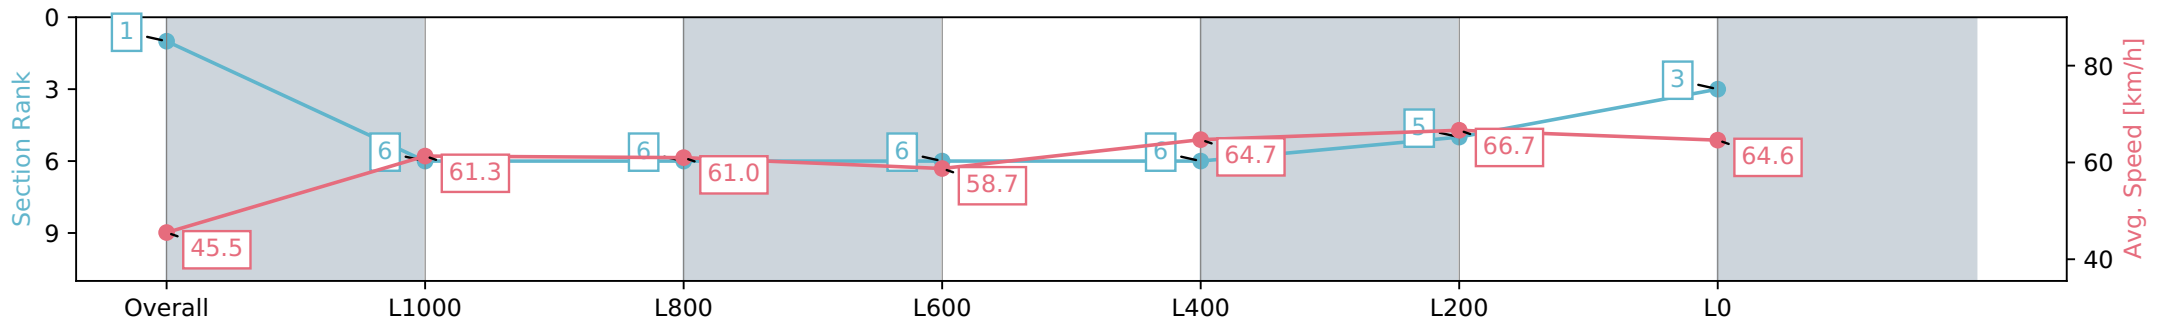

09 February 2024 - 4:35PM

Track Rating: Good 4, Weather: Fine, Rail Position: +3.5m Entire

Section	Overall	L1000	L800	L600	L400	L200	L0
Section Times	1:17.07 [1] (0:07.89)	1:09.18 [6] (0:11.76)	0:57.42 [6] (0:11.84)	0:45.58 [6] (0:12.49)	0:33.09 [6] (0:11.13)	0:21.96 [5] (0:10.81)	0:11.15 [3] (0:11.15)
Average Speed [km/h]	45.5	61.3	61.0	58.7	64.7	66.7	64.6
Top Speed [km/h]	58.1	64.2	65.3	61.5	66.9	67.1	66.5
Avg. Dist. to Rail [m]	3.4	1.1	0.8	2.3	4.2	5.9	6.8
Avg. Stride Freq. [Hz]	2.1	2.2	2.2	2.2	2.3	2.3	2.3
Avg. Stride Length [m]	6.0	7.6	7.3	7.4	7.8	7.9	7.7