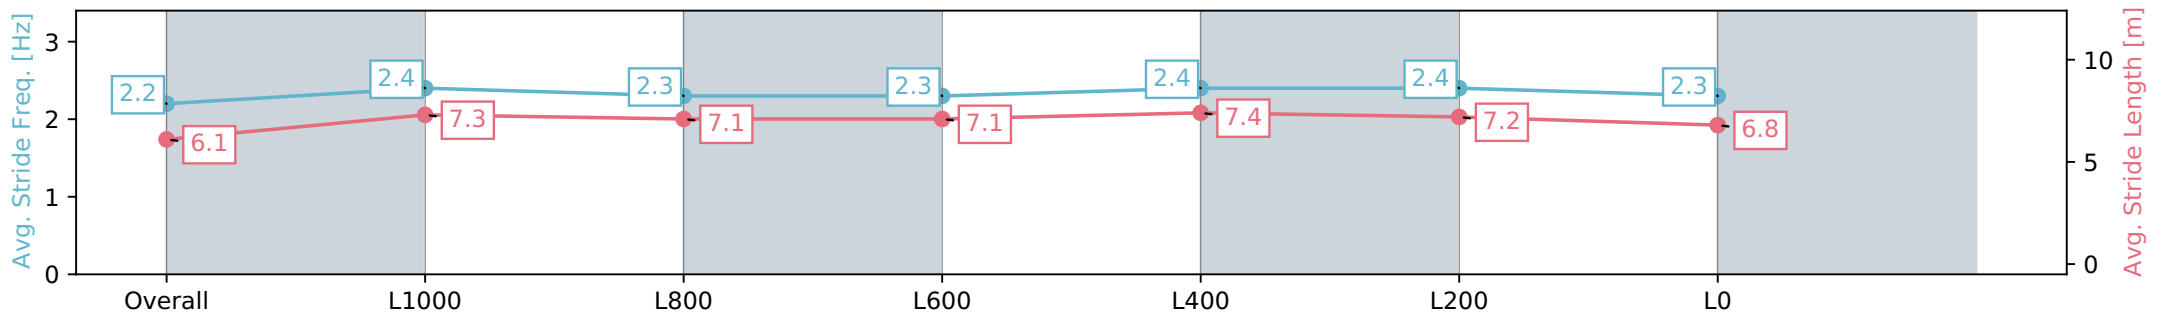

Horse/Jockey Name	HEZAGEM
Finish Rank	8
Fastest Section Time (Section)	0:07.48 (Overall)
Top Speed [km/h] (Section)	66.9 (L600)
Race State	Finished

Rockhampton QLD - Professional
Race 6: CA PEST CONTROLLER BENCHMARK 60 Handicap - 1300m

09 February 2024 - 4:35PM

Track Rating: Good 4, Weather: Fine, Rail Position: +3.5m Entire

Section	Overall	L1000	L800	L600	L400	L200	L0
Section Times	1:19.29 [8] (0:07.48)	1:11.81 [2] (0:11.33)	1:00.48 [1] (0:12.06)	0:48.42 [1] (0:12.57)	0:35.84 [1] (0:11.31)	0:24.53 [1] (0:11.36)	0:13.17 [5] (0:13.17)
Average Speed [km/h]	48.3	63.6	59.3	57.8	63.8	63.4	54.6
Top Speed [km/h]	61.0	65.1	63.6	58.9	66.9	66.7	60.5
Avg. Dist. to Rail [m]	1.3	0.3	0.7	1.3	2.4	2.8	2.8
Avg. Stride Freq. [Hz]	2.2	2.4	2.3	2.3	2.4	2.4	2.3
Avg. Stride Length [m]	6.1	7.3	7.1	7.1	7.4	7.2	6.8

- [ ] Ranking at each section and finish
- -:-:- No data available at this section
- NA No data available