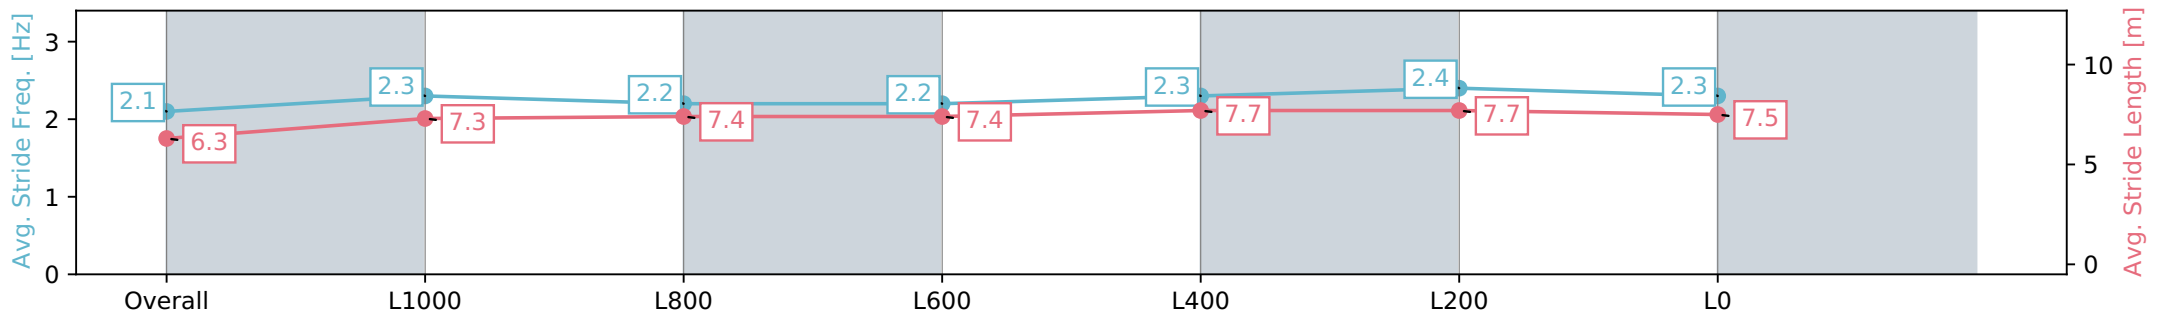

Horse/Jockey Name	STREET GLORY
Finish Rank	2
Fastest Section Time (Section)	0:07.48 (Overall)
Top Speed [km/h] (Section)	67.3 (L400)
Race State	Finished

Rockhampton QLD - Professional
Race 6: CA PEST CONTROLLER BENCHMARK 60 Handicap
- 1300m

09 February 2024 - 4:35PM

Track Rating: Good 4, Weather: Fine, Rail Position: +3.5m Entire

Section	Overall	L1000	L800	L600	L400	L200	L0
Section Times	1:17.26 [2] (0:07.48)	1:09.78 [1] (0:11.74)	0:58.04 [4] (0:11.99)	0:46.05 [4] (0:12.53)	0:33.52 [4] (0:11.14)	0:22.38 [3] (0:10.88)	0:11.50 [1] (0:11.50)
Average Speed [km/h]	48.0	61.5	60.0	58.5	64.7	66.2	62.6
Top Speed [km/h]	57.6	63.1	62.6	61.2	67.0	67.3	65.3
Avg. Dist. to Rail [m]	2.3	0.4	0.4	2.3	3.8	5.1	4.6
Avg. Stride Freq. [Hz]	2.1	2.3	2.2	2.2	2.3	2.4	2.3
Avg. Stride Length [m]	6.3	7.3	7.4	7.4	7.7	7.7	7.5

- [ ] Ranking at each section and finish
- -:-:- No data available at this section
- NA No data available