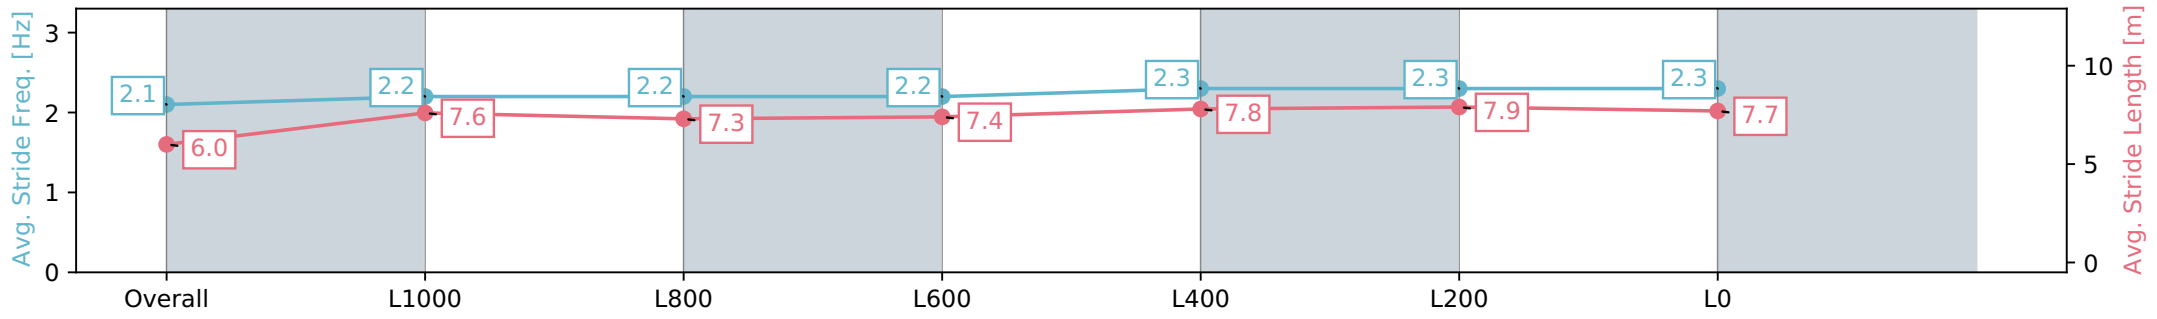

09 February 2024 - 4:35PM

Track Rating: Good 4, Weather: Fine, Rail Position: +3.5m Entire

Section	Overall	L1000	L800	L600	L400	L200	L0
Section Times	1:17.07 [1] (0:07.89)	1:09.18 [6] (0:11.76)	0:57.42 [6] (0:11.84)	0:45.58 [6] (0:12.49)	0:33.09 [6] (0:11.13)	0:21.96 [5] (0:10.81)	0:11.15 [3] (0:11.15)
Average Speed [km/h]	45.5	61.3	61.0	58.7	64.7	66.7	64.6
Top Speed [km/h]	58.1	64.2	65.3	61.5	66.9	67.1	66.5
Avg. Dist. to Rail [m]	3.4	1.1	0.8	2.3	4.2	5.9	6.8
Avg. Stride Freq. [Hz]	2.1	2.2	2.2	2.2	2.3	2.3	2.3
Avg. Stride Length [m]	6.0	7.6	7.3	7.4	7.8	7.9	7.7