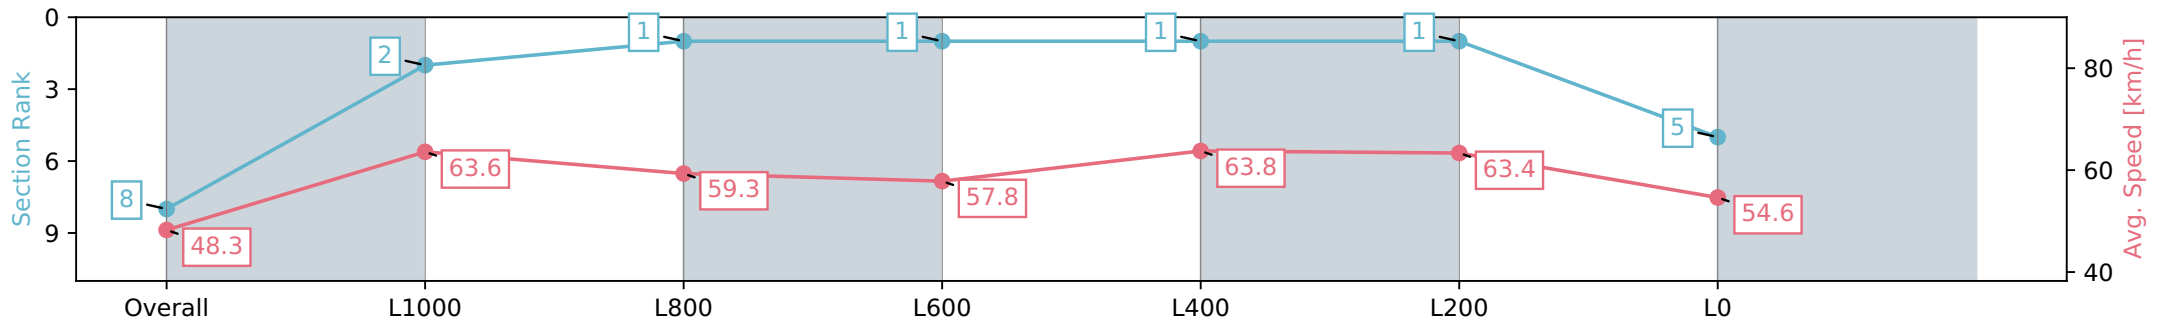

Horse/Jockey Name	HEZAGEM
Finish Rank	8
Fastest Section Time (Section)	0:07.48 (Overall)
Top Speed [km/h] (Section)	66.9 (L600)
Race State	Finished

Rockhampton QLD - Professional
Race 6: CA PEST CONTROLLER BENCHMARK 60 Handicap - 1300m

09 February 2024 - 4:35PM

Track Rating: Good 4, Weather: Fine, Rail Position: +3.5m Entire

Section	Overall	L1000	L800	L600	L400	L200	L0
Section Times	1:19.29 [8] (0:07.48)	1:11.81 [2] (0:11.33)	1:00.48 [1] (0:12.06)	0:48.42 [1] (0:12.57)	0:35.84 [1] (0:11.31)	0:24.53 [1] (0:11.36)	0:13.17 [5] (0:13.17)
Average Speed [km/h]	48.3	63.6	59.3	57.8	63.8	63.4	54.6
Top Speed [km/h]	61.0	65.1	63.6	58.9	66.9	66.7	60.5
Avg. Dist. to Rail [m]	1.3	0.3	0.7	1.3	2.4	2.8	2.8
Avg. Stride Freq. [Hz]	2.2	2.4	2.3	2.3	2.4	2.4	2.3
Avg. Stride Length [m]	6.1	7.3	7.1	7.1	7.4	7.2	6.8

- [ ] Ranking at each section and finish
- -:-:- No data available at this section
- NA No data available