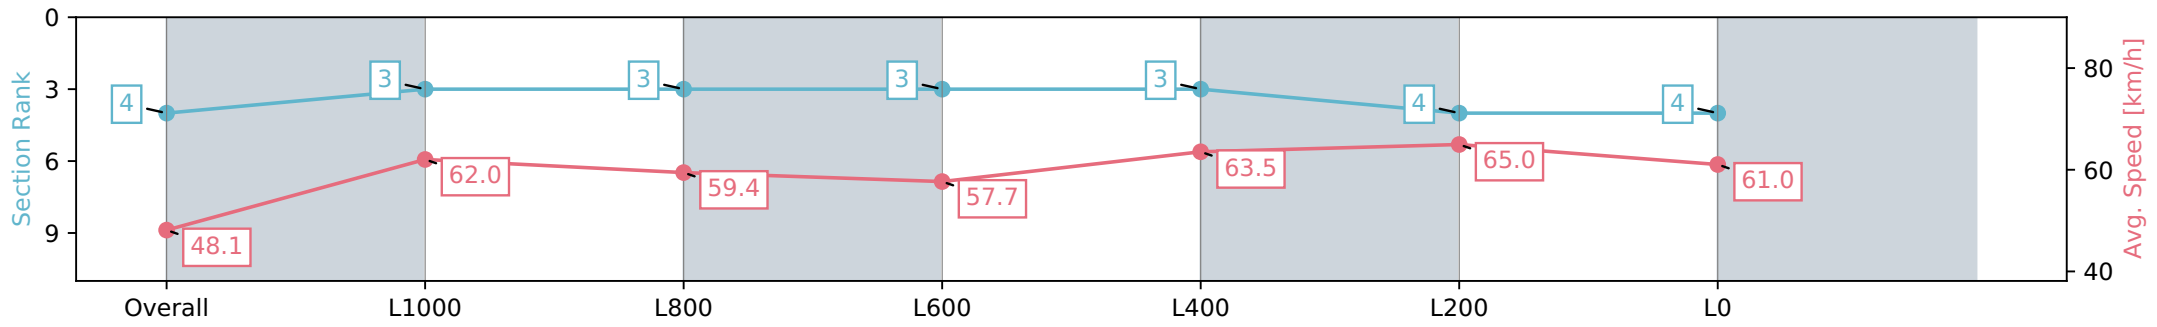

Horse/Jockey Name	MAJESTICS REQUEST
Finish Rank	4
Fastest Section Time (Section)	0:07.49 (Overall)
Top Speed [km/h] (Section)	66.5 (L400)
Race State	Finished

Rockhampton QLD - Professional
Race 6: CA PEST CONTROLLER BENCHMARK 60 Handicap - 1300m

09 February 2024 - 4:35PM

Track Rating: Good 4, Weather: Fine, Rail Position: +3.5m Entire

Section	Overall	L1000	L800	L600	L400	L200	L0
Section Times	1:17.91 [4] (0:07.49)	1:10.42 [3] (0:11.56)	0:58.85 [3] (0:12.03)	0:46.82 [3] (0:12.56)	0:34.25 [3] (0:11.35)	0:22.90 [4] (0:11.09)	0:11.81 [4] (0:11.81)
Average Speed [km/h]	48.1	62.0	59.4	57.7	63.5	65.0	61.0
Top Speed [km/h]	59.6	63.3	62.7	59.9	66.4	66.5	65.1
Avg. Dist. to Rail [m]	1.1	1.6	1.3	1.1	1.8	2.3	1.1
Avg. Stride Freq. [Hz]	2.3	2.5	2.4	2.3	2.4	2.5	2.4
Avg. Stride Length [m]	5.8	7.0	6.9	6.8	7.2	7.3	7.1

- [ ] Ranking at each section and finish
- -:-:- No data available at this section
- NA No data available