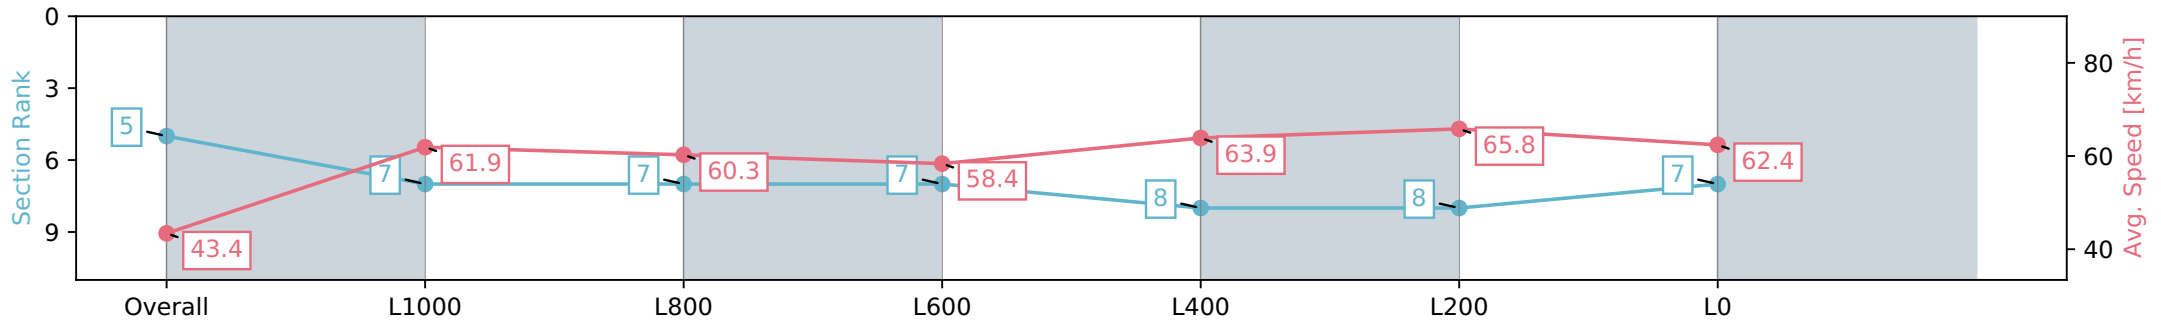

Horse/Jockey Name	MATERIAL MISTRESS
Finish Rank	5
Fastest Section Time (Section)	0:08.30 (Overall)
Top Speed [km/h] (Section)	66.6 (L600)
Race State	Finished

Rockhampton QLD - Professional
Race 6: CA PEST CONTROLLER BENCHMARK 60 Handicap
- 1300m

09 February 2024 - 4:35PM

Track Rating: Good 4, Weather: Fine, Rail Position: +3.5m Entire

Section	Overall	L1000	L800	L600	L400	L200	L0
Section Times	1:18.05 [5] (0:08.30)	1:09.75 [7] (0:11.62)	0:58.13 [7] (0:11.91)	0:46.22 [7] (0:12.45)	0:33.77 [8] (0:11.28)	0:22.49 [8] (0:10.96)	0:11.53 [7] (0:11.53)
Average Speed [km/h]	43.4	61.9	60.3	58.4	63.9	65.8	62.4
Top Speed [km/h]	59.7	64.2	64.4	60.0	66.6	66.3	64.7
Avg. Dist. to Rail [m]	4.1	1.4	0.7	1.3	1.5	1.8	2.1
Avg. Stride Freq. [Hz]	2.2	2.4	2.4	2.3	2.4	2.4	2.4
Avg. Stride Length [m]	5.5	7.2	7.1	7.0	7.4	7.5	7.4

- [ ] Ranking at each section and finish
- -:-:- No data available at this section
- NA No data available