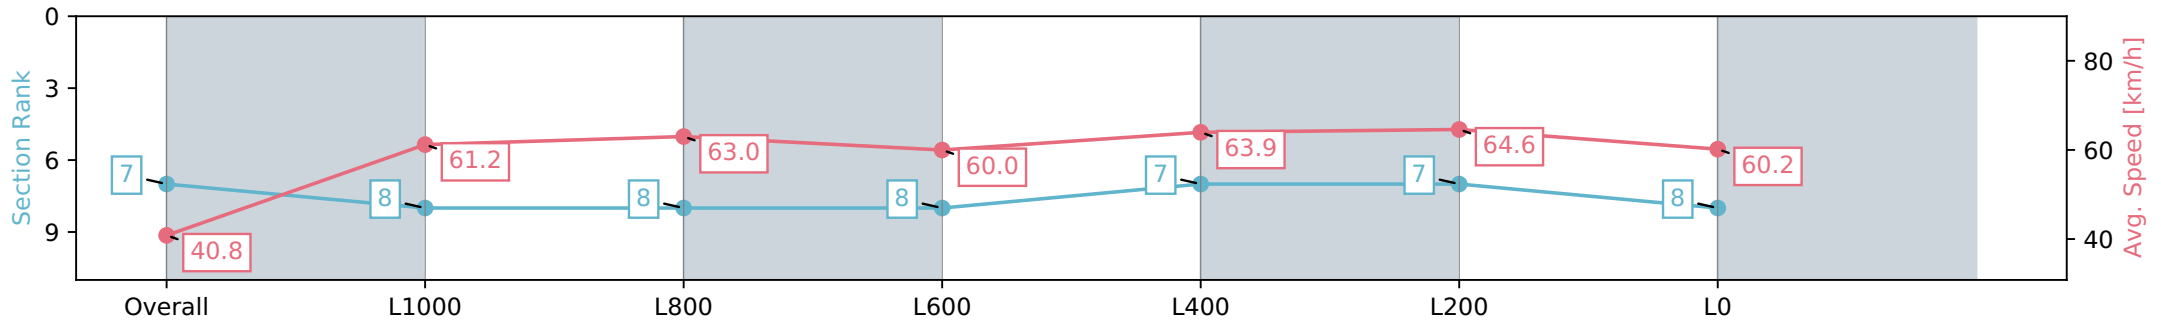

Horse/Jockey Name	MISHANI TULIP
Finish Rank	7
Fastest Section Time (Section)	0:08.84 (Overall)
Top Speed [km/h] (Section)	66.0 (L600)
Race State	Finished

Rockhampton QLD - Professional
Race 6: CA PEST CONTROLLER BENCHMARK 60 Handicap
- 1300m

09 February 2024 - 4:35PM

Track Rating: Good 4, Weather: Fine, Rail Position: +3.5m Entire

Section	Overall	L1000	L800	L600	L400	L200	L0
Section Times	1:18.50 [7] (0:08.84)	1:09.66 [8] (0:11.76)	0:57.90 [8] (0:11.41)	0:46.49 [8] (0:12.08)	0:34.41 [7] (0:11.30)	0:23.11 [7] (0:11.14)	0:11.97 [8] (0:11.97)
Average Speed [km/h]	40.8	61.2	63.0	60.0	63.9	64.6	60.2
Top Speed [km/h]	57.8	62.4	63.2	62.1	66.0	65.7	64.3
Avg. Dist. to Rail [m]	2.9	0.2	0.4	1.0	2.8	4.3	4.6
Avg. Stride Freq. [Hz]	2.1	2.2	2.3	2.2	2.3	2.3	2.2
Avg. Stride Length [m]	5.4	7.5	7.5	7.4	7.7	7.8	7.4

- [ ] Ranking at each section and finish
- -:-:- No data available at this section
- NA No data available