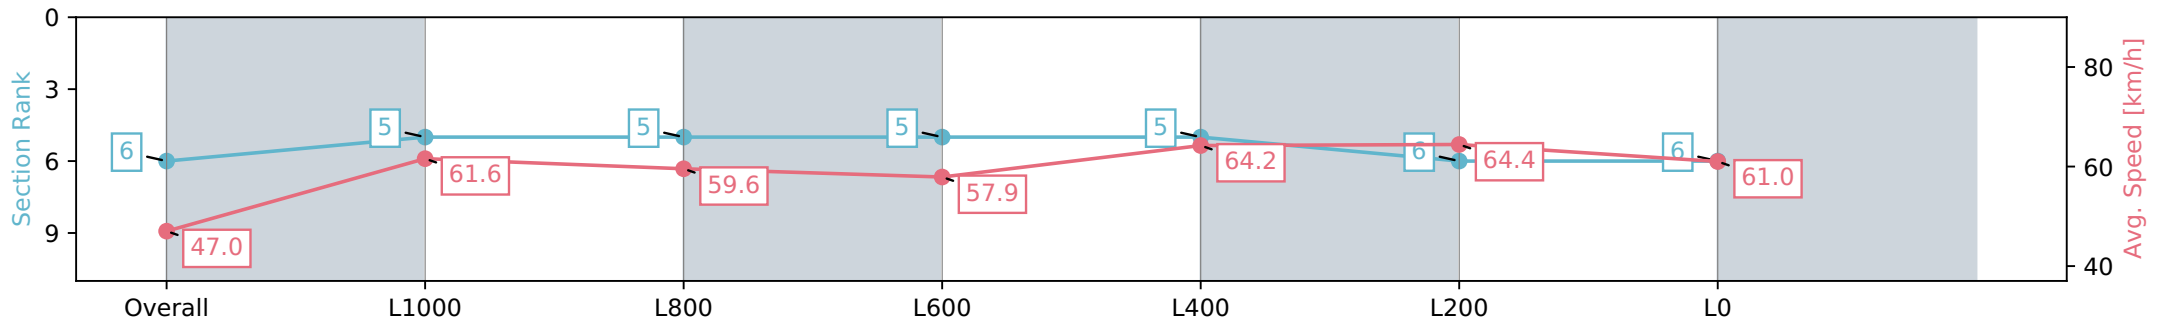

Horse/Jockey Name	NINE CARATS
Finish Rank	6
Fastest Section Time (Section)	0:07.66 (Overall)
Top Speed [km/h] (Section)	65.9 (L600)
Race State	Finished

Rockhampton QLD - Professional
Race 6: CA PEST CONTROLLER BENCHMARK 60 Handicap - 1300m

09 February 2024 - 4:35PM

Track Rating: Good 4, Weather: Fine, Rail Position: +3.5m Entire

Section	Overall	L1000	L800	L600	L400	L200	L0
Section Times	1:18.11 [6] (0:07.66)	1:10.45 [5] (0:11.68)	0:58.77 [5] (0:12.02)	0:46.75 [5] (0:12.54)	0:34.21 [5] (0:11.22)	0:22.99 [6] (0:11.19)	0:11.80 [6] (0:11.80)
Average Speed [km/h]	47.0	61.6	59.6	57.9	64.2	64.4	61.0
Top Speed [km/h]	56.9	62.7	62.3	59.3	65.9	65.9	63.8
Avg. Dist. to Rail [m]	2.0	0.8	0.9	1.1	1.6	3.8	4.6
Avg. Stride Freq. [Hz]	2.3	2.4	2.4	2.4	2.5	2.5	2.4
Avg. Stride Length [m]	5.8	7.1	7.0	6.9	7.1	7.1	7.0

- [ ] Ranking at each section and finish
- -:-:- No data available at this section
- NA No data available