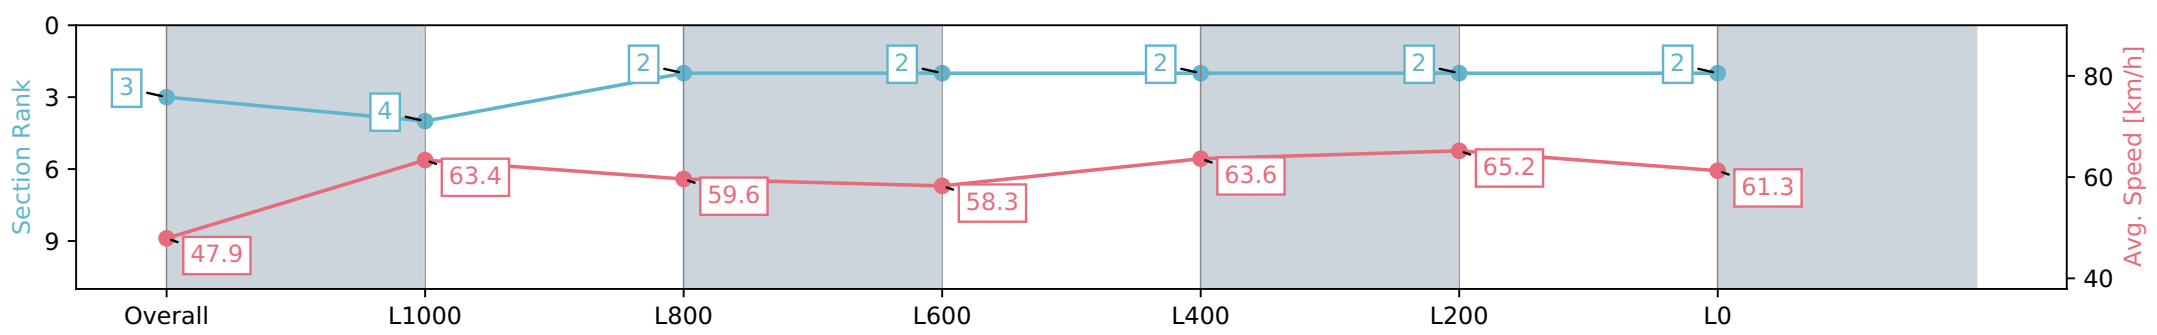

Horse/Jockey Name	LYNRIC LASS
Finish Rank	3
Fastest Section Time (Section)	0:07.53 (Overall)
Top Speed [km/h] (Section)	66.4 (L400)
Race State	Finished

Rockhampton QLD - Professional
Race 6: CA PEST CONTROLLER BENCHMARK 60 Handicap - 1300m
09 February 2024 - 4:35PM
Track Rating: Good 4, Weather: Fine, Rail Position: +3.5m Entire

Section	Overall	L1000	L800	L600	L400	L200	L0
Section Times	1:17.58 [3] (0:07.53)	1:10.05 [4] (0:11.37)	0:58.68 [2] (0:12.03)	0:46.65 [2] (0:12.54)	0:34.11 [2] (0:11.33)	0:22.78 [2] (0:11.05)	0:11.73 [2] (0:11.73)
Average Speed [km/h]	47.9	63.4	59.6	58.3	63.6	65.2	61.3
Top Speed [km/h]	61.5	64.9	61.9	60.7	66.4	66.4	64.6
Avg. Dist. to Rail [m]	4.4	0.6	0.8	2.0	3.1	4.0	4.3
Avg. Stride Freq. [Hz]	2.2	2.3	2.3	2.2	2.3	2.3	2.3
Avg. Stride Length [m]	6.1	7.5	7.3	7.3	7.6	7.6	7.5

- [ ] Ranking at each section and finish
- -:-:- No data available at this section
- NA No data available