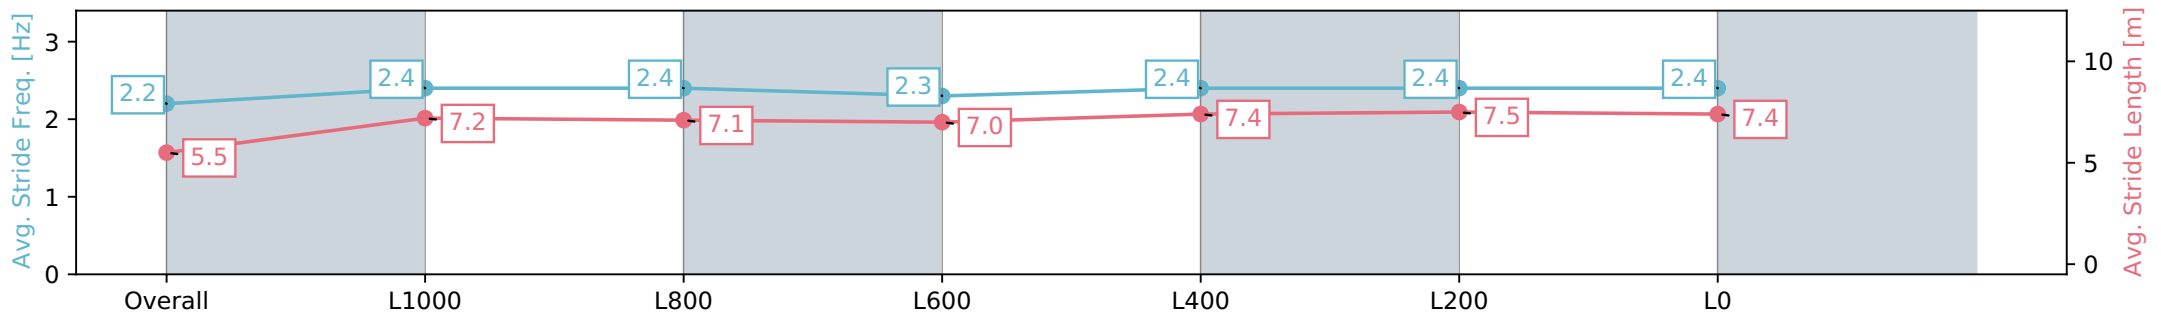

Horse/Jockey Name	MATERIAL MISTRESS
Finish Rank	5
Fastest Section Time (Section)	0:08.30 (Overall)
Top Speed [km/h] (Section)	66.6 (L600)
Race State	Finished

Rockhampton QLD - Professional
Race 6: CA PEST CONTROLLER BENCHMARK 60 Handicap
- 1300m

09 February 2024 - 4:35PM

Track Rating: Good 4, Weather: Fine, Rail Position: +3.5m Entire

Section	Overall	L1000	L800	L600	L400	L200	L0
Section Times	1:18.05 [5] (0:08.30)	1:09.75 [7] (0:11.62)	0:58.13 [7] (0:11.91)	0:46.22 [7] (0:12.45)	0:33.77 [8] (0:11.28)	0:22.49 [8] (0:10.96)	0:11.53 [7] (0:11.53)
Average Speed [km/h]	43.4	61.9	60.3	58.4	63.9	65.8	62.4
Top Speed [km/h]	59.7	64.2	64.4	60.0	66.6	66.3	64.7
Avg. Dist. to Rail [m]	4.1	1.4	0.7	1.3	1.5	1.8	2.1
Avg. Stride Freq. [Hz]	2.2	2.4	2.4	2.3	2.4	2.4	2.4
Avg. Stride Length [m]	5.5	7.2	7.1	7.0	7.4	7.5	7.4

- [ ] Ranking at each section and finish
- -:-:- No data available at this section
- NA No data available