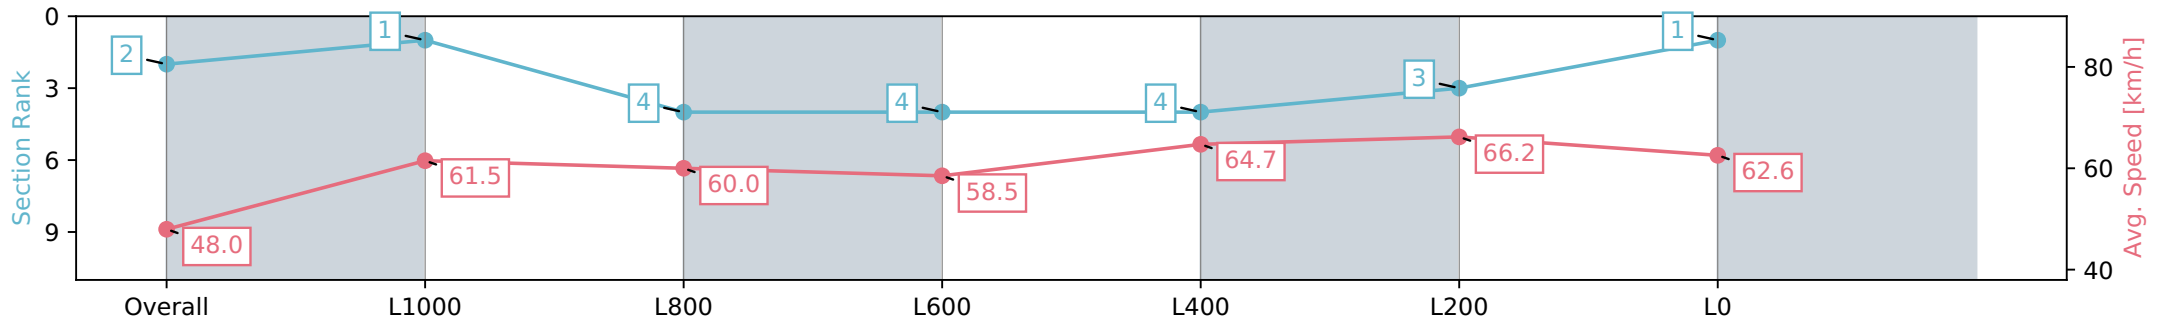

Horse/Jockey Name	STREET GLORY
Finish Rank	2
Fastest Section Time (Section)	0:07.48 (Overall)
Top Speed [km/h] (Section)	67.3 (L400)
Race State	Finished

Rockhampton QLD - Professional
Race 6: CA PEST CONTROLLER BENCHMARK 60 Handicap
- 1300m

09 February 2024 - 4:35PM

Track Rating: Good 4, Weather: Fine, Rail Position: +3.5m Entire

Section	Overall	L1000	L800	L600	L400	L200	L0
Section Times	1:17.26 [2] (0:07.48)	1:09.78 [1] (0:11.74)	0:58.04 [4] (0:11.99)	0:46.05 [4] (0:12.53)	0:33.52 [4] (0:11.14)	0:22.38 [3] (0:10.88)	0:11.50 [1] (0:11.50)
Average Speed [km/h]	48.0	61.5	60.0	58.5	64.7	66.2	62.6
Top Speed [km/h]	57.6	63.1	62.6	61.2	67.0	67.3	65.3
Avg. Dist. to Rail [m]	2.3	0.4	0.4	2.3	3.8	5.1	4.6
Avg. Stride Freq. [Hz]	2.1	2.3	2.2	2.2	2.3	2.4	2.3
Avg. Stride Length [m]	6.3	7.3	7.4	7.4	7.7	7.7	7.5

- [ ] Ranking at each section and finish
- -:-:- No data available at this section
- NA No data available