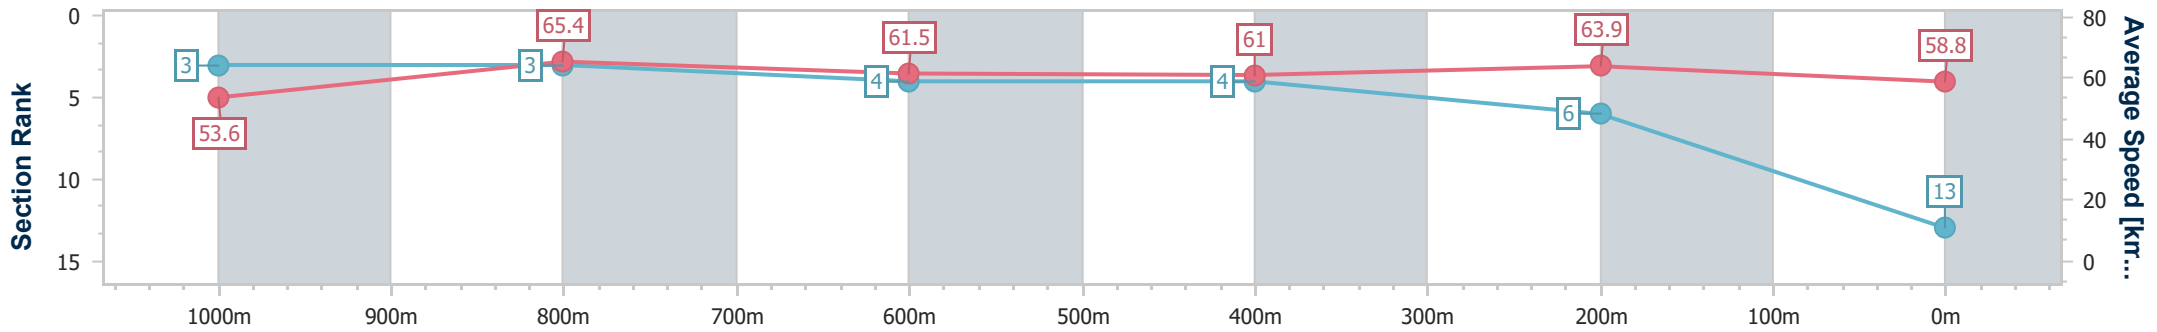

Horse/Jockey Name	Clover's Prince
Final Rank	13
Fastest Section Time (Section)	0:11.03 (1000m)
Top Speed [km/h] (Section)	67.8 (1000m)
Race State	Finished

Doomben QLD Professional
Race 6: GIRLS DAY OUT ON SALE NOW Class 3 Handicap - 1200m
10 February 2024 - 15:09
Track Rating: Soft 5, Weather: Fine, Rail Position: +0.5m Entire

BRISBANE
RACING CLUB

Section	Overall	1000m	800m	600m	400m	200m
Section Times	1:11.61 [13] (0:13.47)	0:58.14 [3] (0:11.03)	0:47.11 [3] (0:11.79)	0:35.32 [4] (0:11.83)	0:23.49 [4] (0:11.28)	0:12.21 [6] (0:12.21)
Average Speed [km/h]	53.6	65.4	61.5	61.0	63.9	58.8
Top Speed [km/h]	67.7	67.8	64.6	64.1	65.5	62.6
Avg. Dist. to Rail [m]	11.2	2.1	1.8	0.7	1.1	1.3
Avg. Stride Freq. [Hz]	2.5	2.4	2.4	2.3	2.4	2.3
Avg. Stride Length [m]	6.0	7.5	7.2	7.2	7.1	7.0

- [ ] Ranking at each section and finish
- -.-.- No data available at this section
- NA No data available