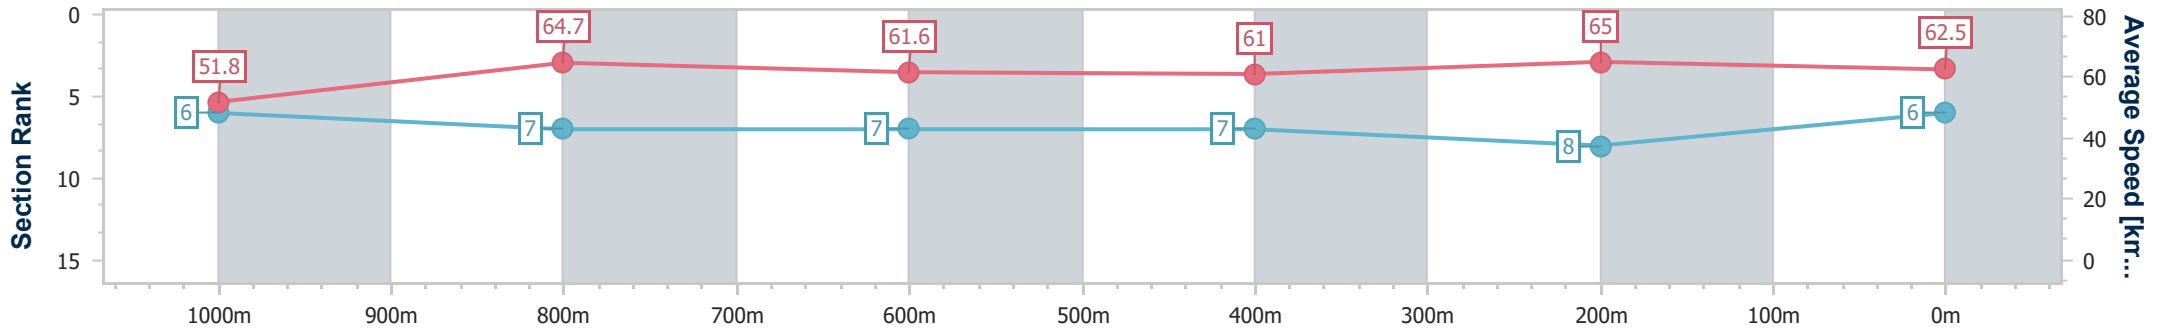

Horse/Jockey Name	Carribbean King
Final Rank	6
Fastest Section Time (Section)	0:11.06 (400m)
Top Speed [km/h] (Section)	67.4 (1000m)
Race State	Finished

Doomben QLD Professional
Race 6: GIRLS DAY OUT ON SALE NOW Class 3 Handicap - 1200m
10 February 2024 - 15:09
Track Rating: Soft 5, Weather: Fine, Rail Position: +0.5m Entire

BRISBANE
RACING CLUB

Section	Overall	1000m	800m	600m	400m	200m
Section Times	1:10.96 [6] (0:13.89)	0:57.07 [6] (0:11.15)	0:45.92 [7] (0:11.63)	0:34.29 [7] (0:11.71)	0:22.58 [7] (0:11.06)	0:11.52 [8] (0:11.52)
Average Speed [km/h]	51.8	64.7	61.6	61.0	65.0	62.5
Top Speed [km/h]	65.3	67.4	63.2	63.1	65.8	65.8
Avg. Dist. to Rail [m]	2.6	0.2	0.7	1.5	1.0	1.5
Avg. Stride Freq. [Hz]	2.3	2.3	2.3	2.2	2.3	2.3
Avg. Stride Length [m]	6.1	7.8	7.6	7.6	7.8	7.7

- [ ] Ranking at each section and finish
- -.-.- No data available at this section
- NA No data available