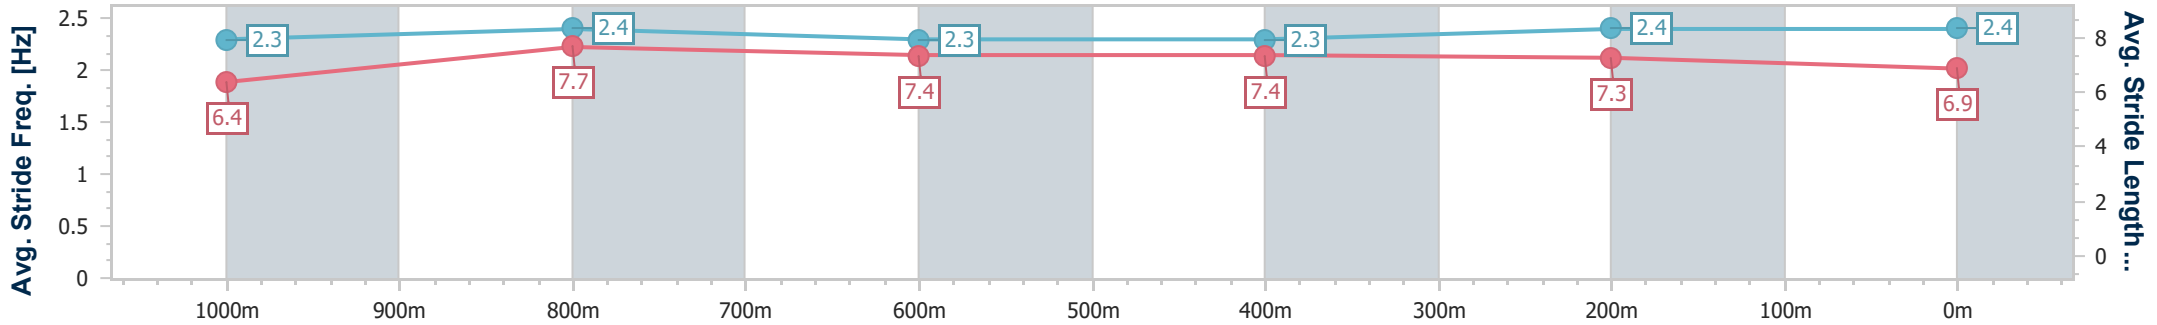

Horse/Jockey Name	Party Spirit
Final Rank	3
Fastest Section Time (Section)	0:10.78 (1000m)
Top Speed [km/h] (Section)	69.6 (Overall)
Race State	Finished

Doomben QLD Professional
Race 6: GIRLS DAY OUT ON SALE NOW Class 3 Handicap - 1200m
10 February 2024 - 15:09
Track Rating: Soft 5, Weather: Fine, Rail Position: +0.5m Entire

BRISBANE
RACING CLUB

Section	Overall	1000m	800m	600m	400m	200m
Section Times	1:10.79 [3] (0:13.27)	0:57.52 [1] (0:10.78)	0:46.74 [1] (0:11.71)	0:35.03 [1] (0:11.80)	0:23.23 [1] (0:11.25)	0:11.98 [1] (0:11.98)
Average Speed [km/h]	54.5	66.4	61.6	61.1	63.8	59.9
Top Speed [km/h]	69.6	68.8	62.9	62.4	64.7	64.0
Avg. Dist. to Rail [m]	6.2	0.7	0.7	0.5	0.9	0.4
Avg. Stride Freq. [Hz]	2.3	2.4	2.3	2.3	2.4	2.4
Avg. Stride Length [m]	6.4	7.7	7.4	7.4	7.3	6.9

- [ ] Ranking at each section and finish
- -.-.- No data available at this section
- NA No data available