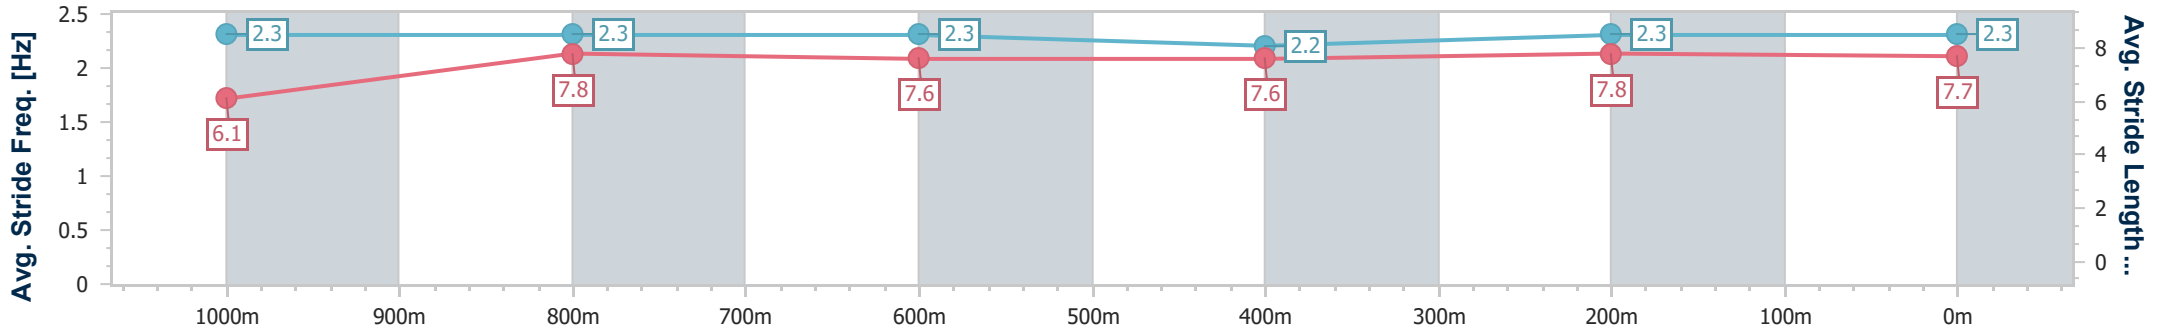

Horse/Jockey Name	Carribbean King
Final Rank	6
Fastest Section Time (Section)	0:11.06 (400m)
Top Speed [km/h] (Section)	67.4 (1000m)
Race State	Finished

Doomben QLD Professional
Race 6: GIRLS DAY OUT ON SALE NOW Class 3 Handicap - 1200m
10 February 2024 - 15:09
Track Rating: Soft 5, Weather: Fine, Rail Position: +0.5m Entire

BRISBANE
RACING CLUB

Section	Overall	1000m	800m	600m	400m	200m
Section Times	1:10.96 [6] (0:13.89)	0:57.07 [6] (0:11.15)	0:45.92 [7] (0:11.63)	0:34.29 [7] (0:11.71)	0:22.58 [7] (0:11.06)	0:11.52 [8] (0:11.52)
Average Speed [km/h]	51.8	64.7	61.6	61.0	65.0	62.5
Top Speed [km/h]	65.3	67.4	63.2	63.1	65.8	65.8
Avg. Dist. to Rail [m]	2.6	0.2	0.7	1.5	1.0	1.5
Avg. Stride Freq. [Hz]	2.3	2.3	2.3	2.2	2.3	2.3
Avg. Stride Length [m]	6.1	7.8	7.6	7.6	7.8	7.7

- [ ] Ranking at each section and finish
- -.-.- No data available at this section
- NA No data available