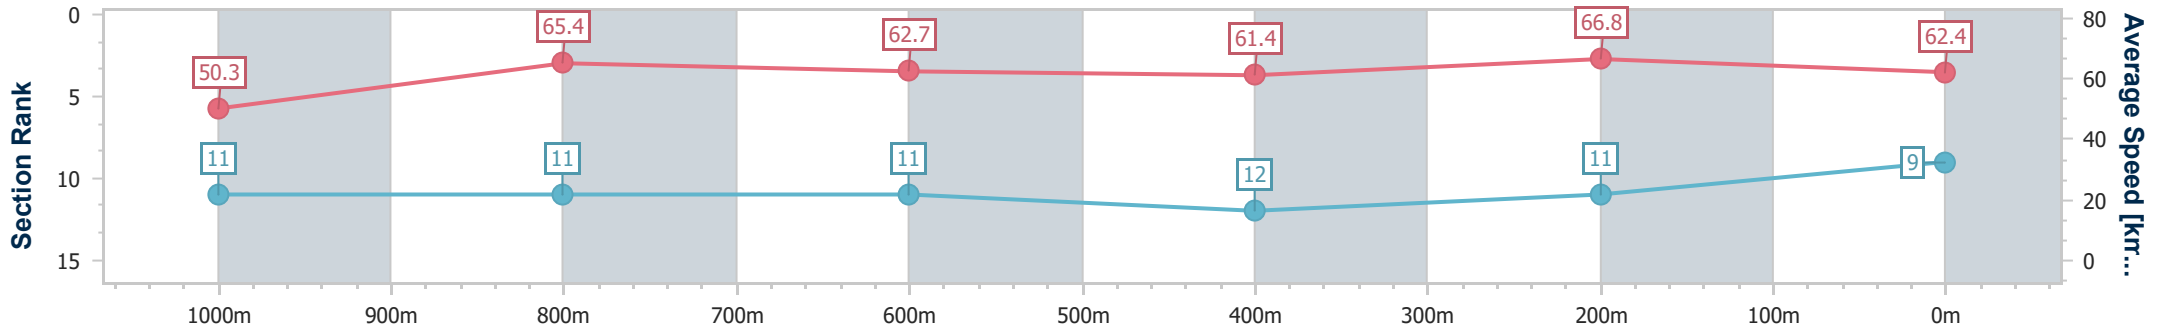

Horse/Jockey Name	Naval Trader
Final Rank	9
Fastest Section Time (Section)	0:10.77 (400m)
Top Speed [km/h] (Section)	68.3 (400m)
Race State	Finished

Doomben QLD Professional
Race 6: GIRLS DAY OUT ON SALE NOW Class 3 Handicap - 1200m
10 February 2024 - 15:09
Track Rating: Soft 5, Weather: Fine, Rail Position: +0.5m Entire

BRISBANE
RACING CLUB

Section	Overall	1000m	800m	600m	400m	200m
Section Times	1:11.09 [9] (0:14.37)	0:56.72 [11] (0:11.03)	0:45.69 [11] (0:11.58)	0:34.11 [11] (0:11.78)	0:22.33 [12] (0:10.77)	0:11.56 [11] (0:11.56)
Average Speed [km/h]	50.3	65.4	62.7	61.4	66.8	62.4
Top Speed [km/h]	64.6	67.4	64.1	63.5	68.3	66.8
Avg. Dist. to Rail [m]	7.6	0.7	1.2	1.2	1.8	3.2
Avg. Stride Freq. [Hz]	2.2	2.3	2.2	2.2	2.3	2.3
Avg. Stride Length [m]	6.3	7.9	7.8	7.7	7.9	7.6

- [ ] Ranking at each section and finish
- -.-.- No data available at this section
- NA No data available