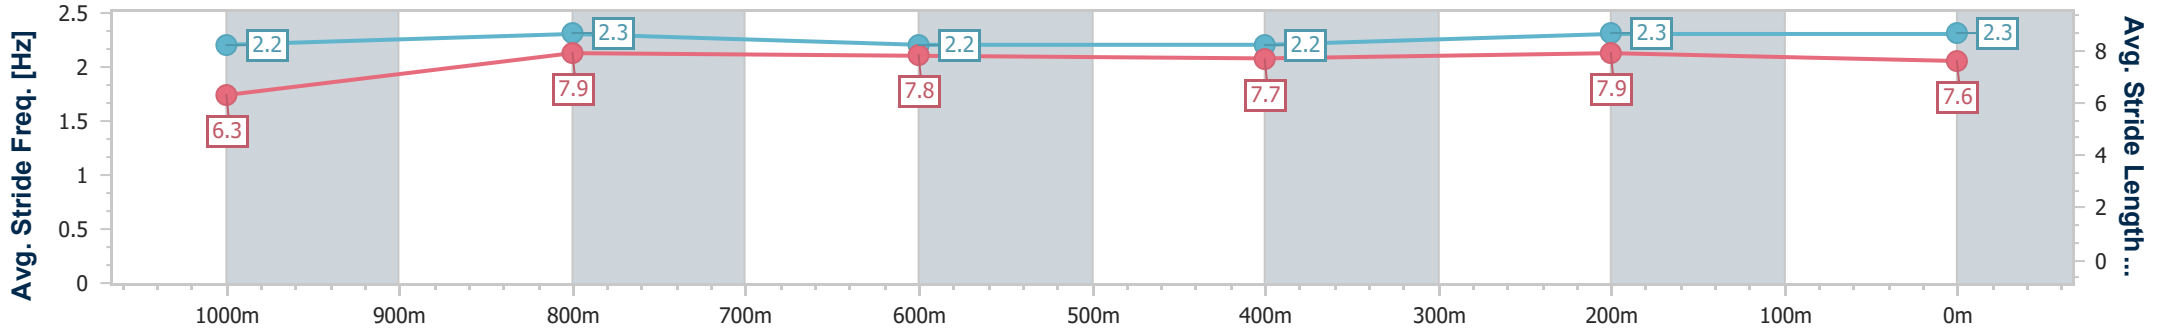

Horse/Jockey Name	Naval Trader
Final Rank	9
Fastest Section Time (Section)	0:10.77 (400m)
Top Speed [km/h] (Section)	68.3 (400m)
Race State	Finished

Doomben QLD Professional
Race 6: GIRLS DAY OUT ON SALE NOW Class 3 Handicap - 1200m
10 February 2024 - 15:09
Track Rating: Soft 5, Weather: Fine, Rail Position: +0.5m Entire

BRISBANE
RACING CLUB

Section	Overall	1000m	800m	600m	400m	200m
Section Times	1:11.09 [9] (0:14.37)	0:56.72 [11] (0:11.03)	0:45.69 [11] (0:11.58)	0:34.11 [11] (0:11.78)	0:22.33 [12] (0:10.77)	0:11.56 [11] (0:11.56)
Average Speed [km/h]	50.3	65.4	62.7	61.4	66.8	62.4
Top Speed [km/h]	64.6	67.4	64.1	63.5	68.3	66.8
Avg. Dist. to Rail [m]	7.6	0.7	1.2	1.2	1.8	3.2
Avg. Stride Freq. [Hz]	2.2	2.3	2.2	2.2	2.3	2.3
Avg. Stride Length [m]	6.3	7.9	7.8	7.7	7.9	7.6

- [ ] Ranking at each section and finish
- -.-.- No data available at this section
- NA No data available