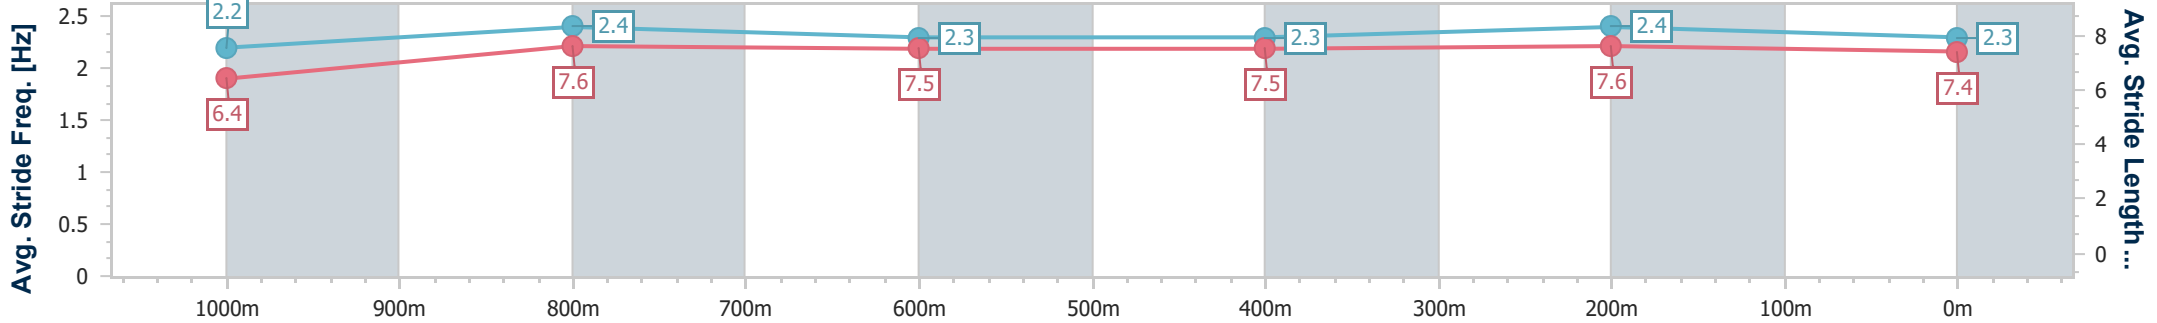

Horse/Jockey Name	Airstrike
Final Rank	12
Fastest Section Time (Section)	0:10.95 (400m)
Top Speed [km/h] (Section)	67.2 (1000m)
Race State	Finished

Doomben QLD Professional
Race 6: GIRLS DAY OUT ON SALE NOW Class 3 Handicap - 1200m
10 February 2024 - 15:09
Track Rating: Soft 5, Weather: Fine, Rail Position: +0.5m Entire

BRISBANE
RACING CLUB

Section	Overall	1000m	800m	600m	400m	200m
Section Times	1:11.42 [12] (0:14.41)	0:57.01 [12] (0:11.07)	0:45.94 [12] (0:11.55)	0:34.39 [12] (0:11.72)	0:22.67 [11] (0:10.95)	0:11.72 [12] (0:11.72)
Average Speed [km/h]	50.0	65.1	62.7	61.6	65.3	61.5
Top Speed [km/h]	64.6	67.2	63.7	62.5	66.9	65.4
Avg. Dist. to Rail [m]	6.4	0.3	0.8	0.7	0.8	2.0
Avg. Stride Freq. [Hz]	2.2	2.4	2.3	2.3	2.4	2.3
Avg. Stride Length [m]	6.4	7.6	7.5	7.5	7.6	7.4

- [ ] Ranking at each section and finish
- -.-.- No data available at this section
- NA No data available