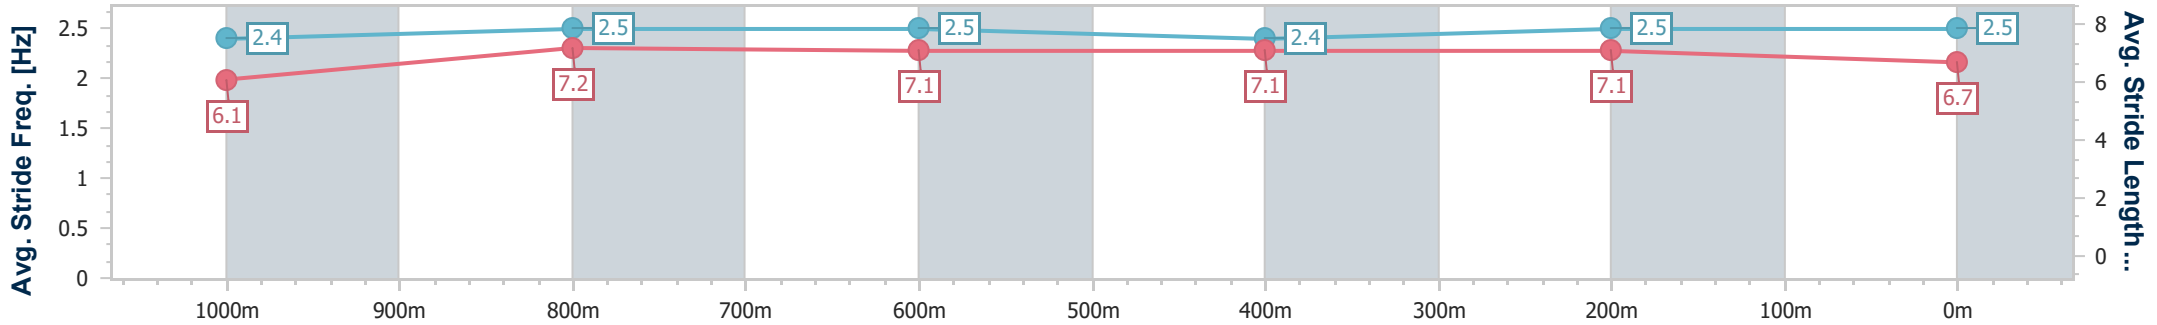

Horse/Jockey Name	Moskeeta
Final Rank	11
Fastest Section Time (Section)	0:10.99 (1000m)
Top Speed [km/h] (Section)	67.5 (1000m)
Race State	Finished

Doomben QLD Professional
Race 6: GIRLS DAY OUT ON SALE NOW Class 3 Handicap - 1200m
10 February 2024 - 15:09
Track Rating: Soft 5, Weather: Fine, Rail Position: +0.5m Entire

BRISBANE
RACING CLUB

Section	Overall	1000m	800m	600m	400m	200m
Section Times	1:11.27 [11] (0:13.73)	0:57.54 [5] (0:10.99)	0:46.55 [4] (0:11.50)	0:35.05 [3] (0:11.75)	0:23.30 [3] (0:11.12)	0:12.18 [3] (0:12.18)
Average Speed [km/h]	52.4	65.7	62.9	61.1	64.8	59.2
Top Speed [km/h]	65.6	67.5	64.4	62.8	66.0	63.6
Avg. Dist. to Rail [m]	3.0	1.3	1.0	0.7	0.5	0.9
Avg. Stride Freq. [Hz]	2.4	2.5	2.5	2.4	2.5	2.5
Avg. Stride Length [m]	6.1	7.2	7.1	7.1	7.1	6.7

- [ ] Ranking at each section and finish
- -.-.- No data available at this section
- NA No data available