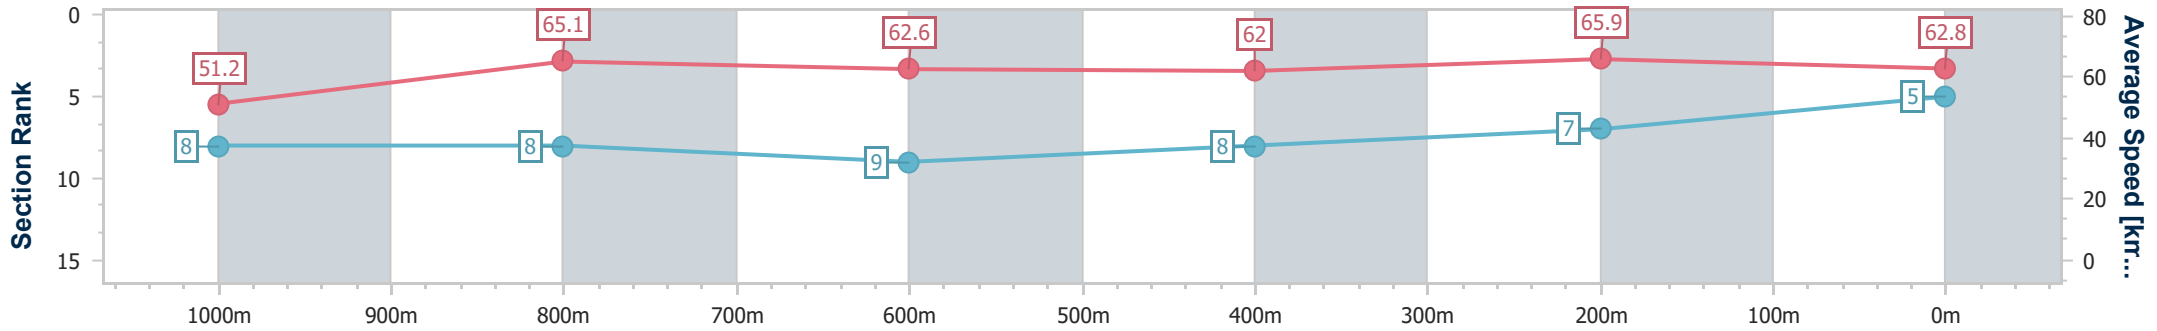

Horse/Jockey Name	Amathuba
Final Rank	5
Fastest Section Time (Section)	0:10.94 (400m)
Top Speed [km/h] (Section)	67.8 (400m)
Race State	Finished

Doomben QLD Professional
Race 6: GIRLS DAY OUT ON SALE NOW Class 3 Handicap - 1200m
10 February 2024 - 15:09
Track Rating: Soft 5, Weather: Fine, Rail Position: +0.5m Entire

BRISBANE
RACING CLUB

Section	Overall	1000m	800m	600m	400m	200m
Section Times	1:10.92 [5] (0:14.08)	0:56.84 [8] (0:11.07)	0:45.77 [8] (0:11.60)	0:34.17 [9] (0:11.73)	0:22.44 [8] (0:10.94)	0:11.50 [7] (0:11.50)
Average Speed [km/h]	51.2	65.1	62.6	62.0	65.9	62.8
Top Speed [km/h]	66.0	67.1	64.1	64.1	67.8	65.5
Avg. Dist. to Rail [m]	5.6	0.9	1.6	1.3	3.3	3.5
Avg. Stride Freq. [Hz]	2.2	2.4	2.4	2.4	2.5	2.5
Avg. Stride Length [m]	6.5	7.5	7.3	7.3	7.3	7.1

- [ ] Ranking at each section and finish
- -.-.- No data available at this section
- NA No data available