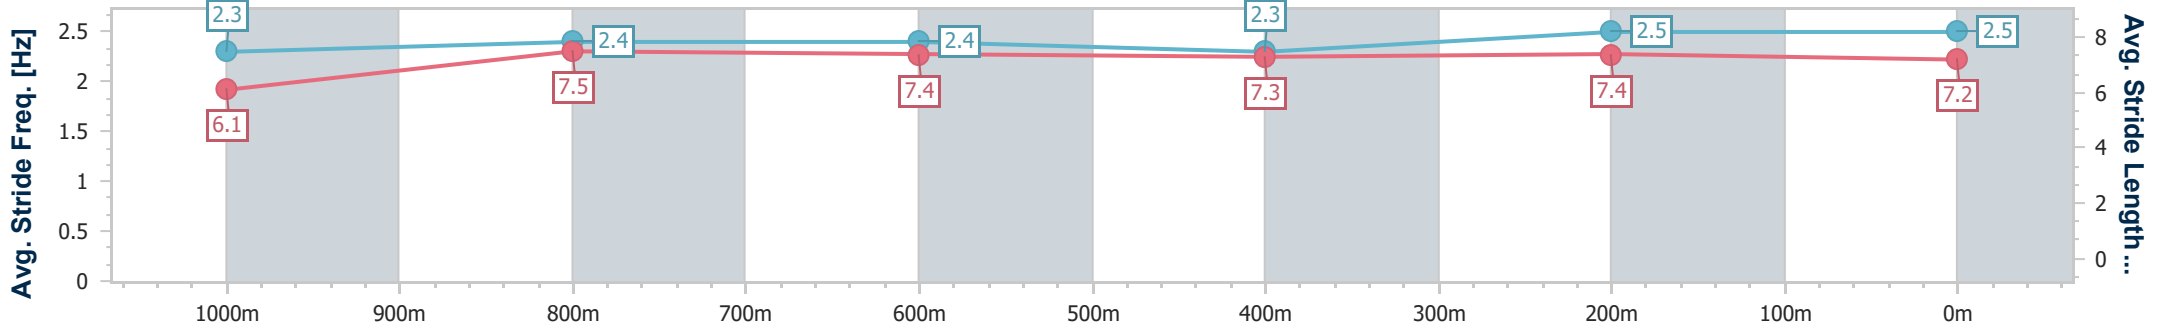

Horse/Jockey Name	Jukebox Glow
Final Rank	7
Fastest Section Time (Section)	0:10.93 (400m)
Top Speed [km/h] (Section)	67.6 (400m)
Race State	Finished

Doomben QLD Professional
Race 6: GIRLS DAY OUT ON SALE NOW Class 3 Handicap - 1200m
10 February 2024 - 15:09
Track Rating: Soft 5, Weather: Fine, Rail Position: +0.5m Entire

BRISBANE
RACING CLUB

Section	Overall	1000m	800m	600m	400m	200m
Section Times	1:11.00 [7] (0:14.49)	0:56.51 [13] (0:11.09)	0:45.42 [13] (0:11.48)	0:33.94 [13] (0:11.71)	0:22.23 [13] (0:10.93)	0:11.30 [13] (0:11.30)
Average Speed [km/h]	49.8	65.4	63.3	61.7	65.9	63.9
Top Speed [km/h]	64.0	67.4	64.8	62.9	67.6	67.1
Avg. Dist. to Rail [m]	8.7	2.1	1.4	1.0	3.1	5.3
Avg. Stride Freq. [Hz]	2.3	2.4	2.4	2.3	2.5	2.5
Avg. Stride Length [m]	6.1	7.5	7.4	7.3	7.4	7.2

- [ ] Ranking at each section and finish
- -.-.- No data available at this section
- NA No data available