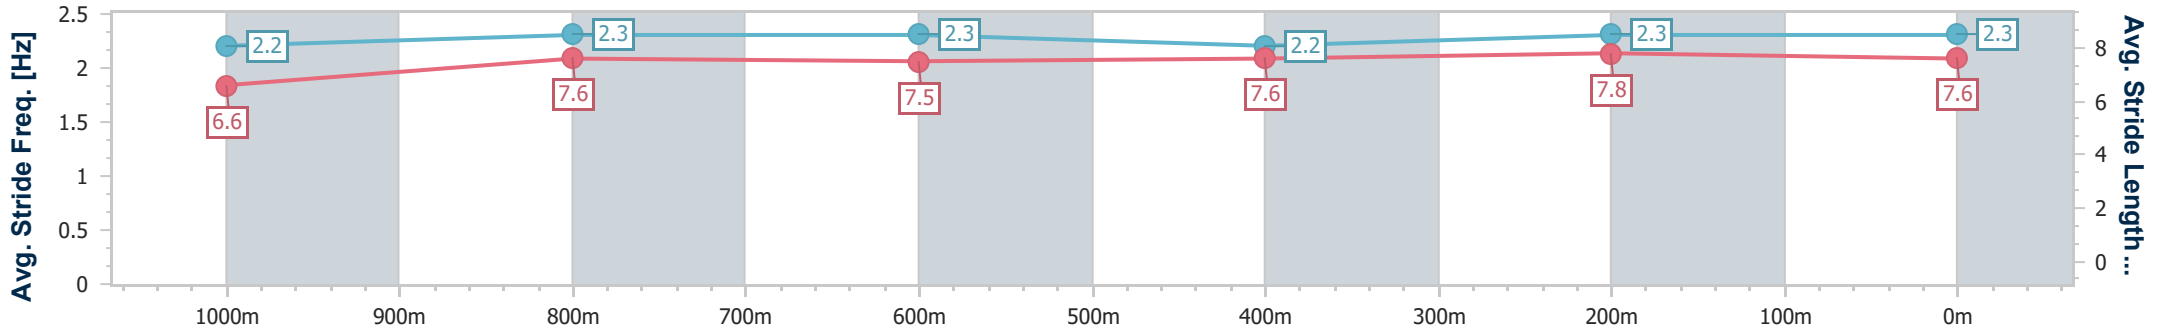

Doomben QLD Professional
Race 6: GIRLS DAY OUT ON SALE NOW Class 3 Handicap - 1200m

10 February 2024 - 15:09

Track Rating: Soft 5, Weather: Fine, Rail Position: +0.5m Entire

BRISBANE RACING CLUB

Section	Overall	1000m	800m	600m	400m	200m
Section Times	1:11.02 [8] (0:14.08)	0:56.94 [9] (0:11.14)	0:45.80 [9] (0:11.58)	0:34.22 [10] (0:11.74)	0:22.48 [9] (0:10.95)	0:11.53 [10] (0:11.53)
Average Speed [km/h]	51.3	64.7	62.3	61.3	65.6	62.6
Top Speed [km/h]	64.9	67.1	63.7	63.6	66.6	64.2
Avg. Dist. to Rail [m]	3.8	0.4	0.4	0.4	1.4	2.1
Avg. Stride Freq. [Hz]	2.2	2.3	2.3	2.2	2.3	2.3
Avg. Stride Length [m]	6.6	7.6	7.5	7.6	7.8	7.6

- [] Ranking at each section and finish
- .-.- No data available at this section
- NA No data available

Horse/Jockey Name	Naval Trader
Final Rank	9
Fastest Section Time (Section)	0:10.77 (400m)
Top Speed [km/h] (Section)	68.3 (400m)
Race State	Finished