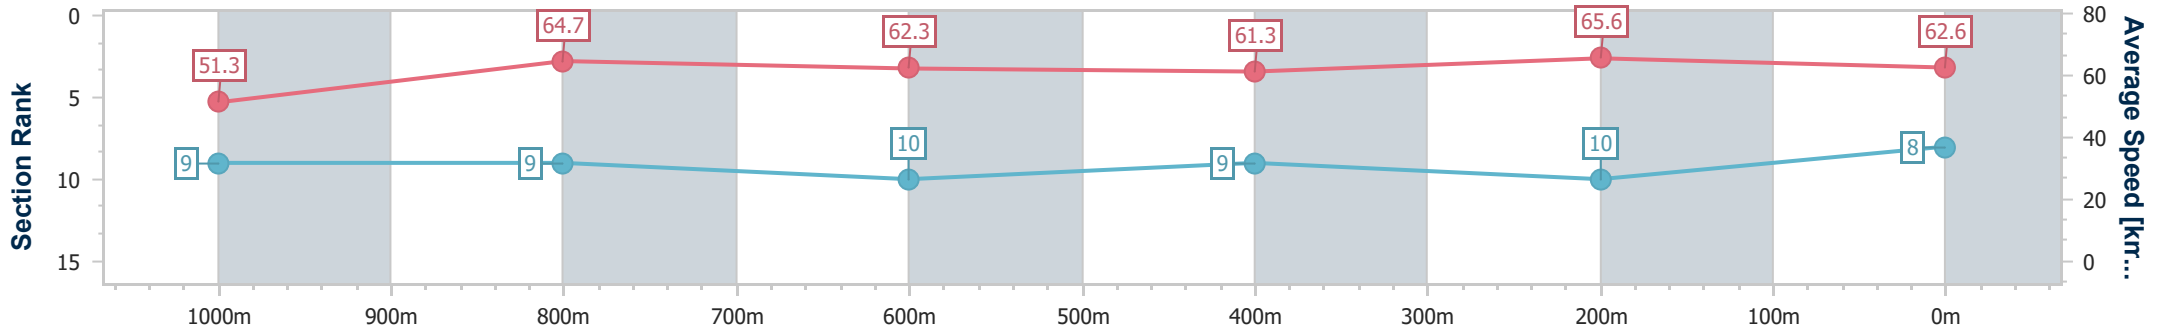

Doomben QLD Professional
Race 6: GIRLS DAY OUT ON SALE NOW Class 3 Handicap - 1200m

10 February 2024 - 15:09

Track Rating: Soft 5, Weather: Fine, Rail Position: +0.5m Entire

BRISBANE RACING CLUB

Section	Overall	1000m	800m	600m	400m	200m
Section Times	1:11.02 [8] (0:14.08)	0:56.94 [9] (0:11.14)	0:45.80 [9] (0:11.58)	0:34.22 [10] (0:11.74)	0:22.48 [9] (0:10.95)	0:11.53 [10] (0:11.53)
Average Speed [km/h]	51.3	64.7	62.3	61.3	65.6	62.6
Top Speed [km/h]	64.9	67.1	63.7	63.6	66.6	64.2
Avg. Dist. to Rail [m]	3.8	0.4	0.4	0.4	1.4	2.1
Avg. Stride Freq. [Hz]	2.2	2.3	2.3	2.2	2.3	2.3
Avg. Stride Length [m]	6.6	7.6	7.5	7.6	7.8	7.6