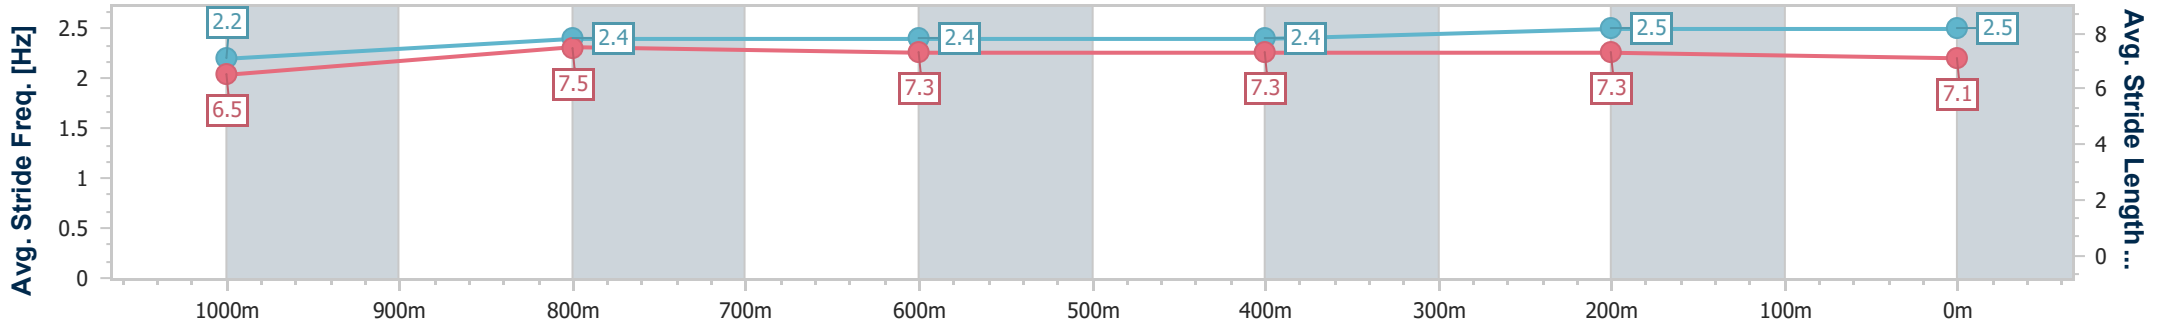

Horse/Jockey Name	Amathuba
Final Rank	5
Fastest Section Time (Section)	0:10.94 (400m)
Top Speed [km/h] (Section)	67.8 (400m)
Race State	Finished

Doomben QLD Professional
Race 6: GIRLS DAY OUT ON SALE NOW Class 3 Handicap - 1200m
10 February 2024 - 15:09
Track Rating: Soft 5, Weather: Fine, Rail Position: +0.5m Entire

BRISBANE
RACING CLUB

Section	Overall	1000m	800m	600m	400m	200m
Section Times	1:10.92 [5] (0:14.08)	0:56.84 [8] (0:11.07)	0:45.77 [8] (0:11.60)	0:34.17 [9] (0:11.73)	0:22.44 [8] (0:10.94)	0:11.50 [7] (0:11.50)
Average Speed [km/h]	51.2	65.1	62.6	62.0	65.9	62.8
Top Speed [km/h]	66.0	67.1	64.1	64.1	67.8	65.5
Avg. Dist. to Rail [m]	5.6	0.9	1.6	1.3	3.3	3.5
Avg. Stride Freq. [Hz]	2.2	2.4	2.4	2.4	2.5	2.5
Avg. Stride Length [m]	6.5	7.5	7.3	7.3	7.3	7.1

- [ ] Ranking at each section and finish
- -.-.- No data available at this section
- NA No data available