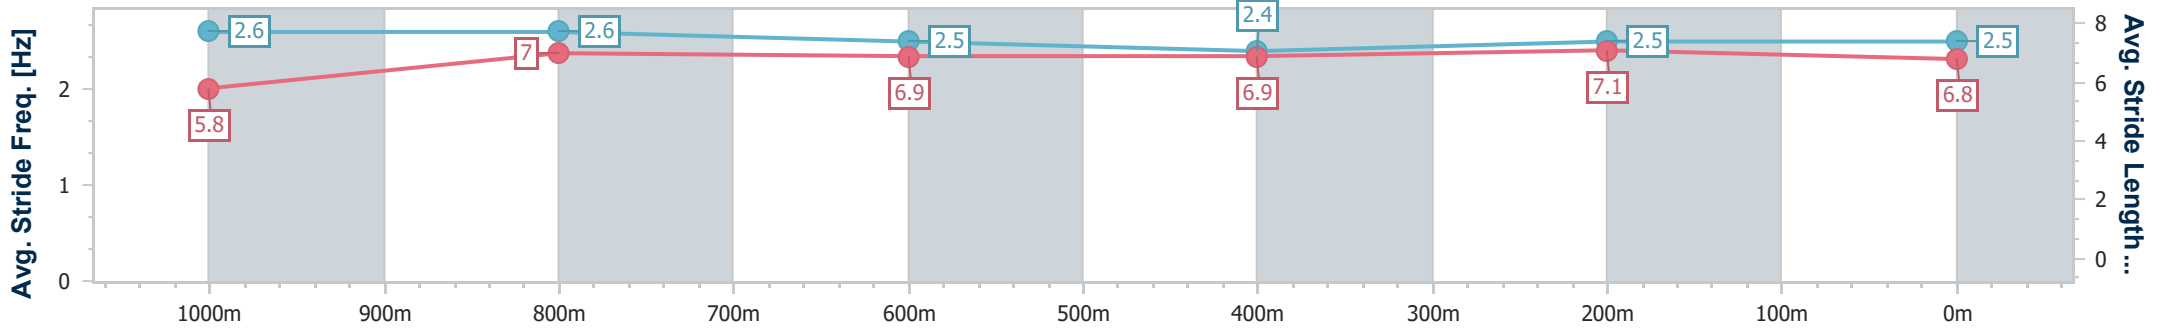

10 February 2024 - 15:09

Track Rating: Soft 5, Weather: Fine, Rail Position: +0.5m Entire

BRISBANE
RACING CLUB

Section	Overall	1000m	800m	600m	400m	200m
Section Times	1:10.71 [1] (0:13.42)	0:57.29 [2] (0:10.95)	0:46.34 [2] (0:11.65)	0:34.69 [2] (0:11.79)	0:22.90 [2] (0:11.22)	0:11.68 [2] (0:11.68)
Average Speed [km/h]	53.8	65.5	61.6	60.9	64.3	61.6
Top Speed [km/h]	68.5	68.7	63.6	62.3	65.4	65.4
Avg. Dist. to Rail [m]	5.5	0.8	0.7	0.5	0.3	0.6
Avg. Stride Freq. [Hz]	2.6	2.6	2.5	2.4	2.5	2.5
Avg. Stride Length [m]	5.8	7.0	6.9	6.9	7.1	6.8