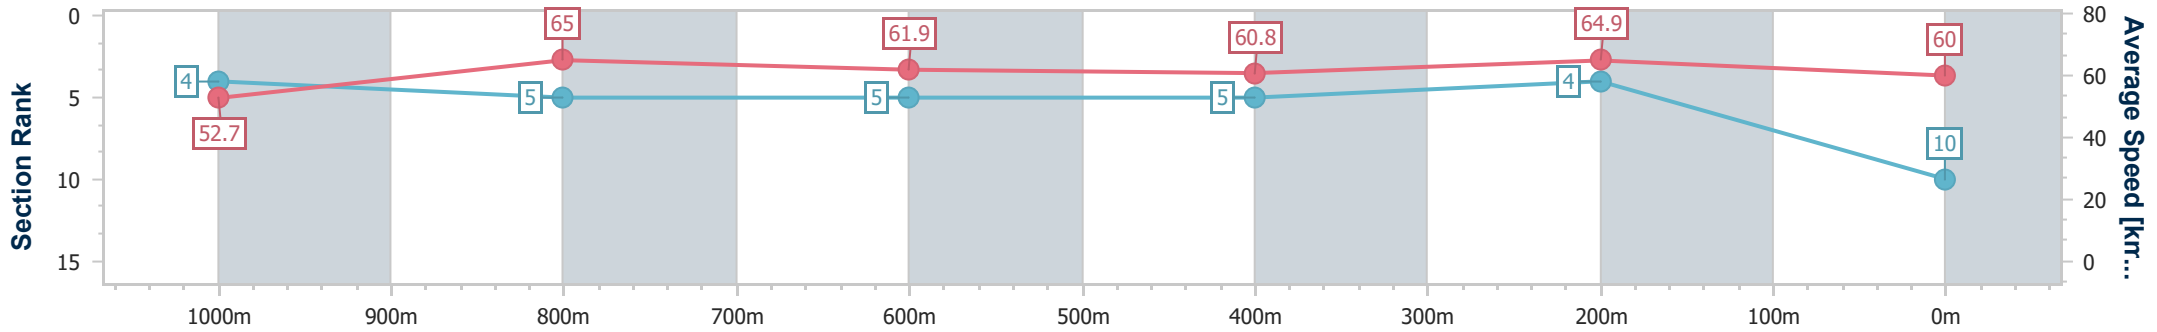

Horse/Jockey Name	Damo Dayz
Final Rank	10
Fastest Section Time (Section)	0:11.03 (400m)
Top Speed [km/h] (Section)	66.6 (400m)
Race State	Finished

Doomben QLD Professional
Race 6: GIRLS DAY OUT ON SALE NOW Class 3 Handicap - 1200m
10 February 2024 - 15:09
Track Rating: Soft 5, Weather: Fine, Rail Position: +0.5m Entire

BRISBANE
RACING CLUB

Section	Overall	1000m	800m	600m	400m	200m
Section Times	1:11.24 [10] (0:13.69)	0:57.55 [4] (0:11.09)	0:46.46 [5] (0:11.63)	0:34.83 [5] (0:11.81)	0:23.02 [5] (0:11.03)	0:11.99 [4] (0:11.99)
Average Speed [km/h]	52.7	65.0	61.9	60.8	64.9	60.0
Top Speed [km/h]	66.0	66.4	63.6	63.4	66.6	65.3
Avg. Dist. to Rail [m]	1.8	0.7	0.2	0.8	0.9	2.1
Avg. Stride Freq. [Hz]	2.3	1.9	2.3	2.3	2.4	2.4
Avg. Stride Length [m]	6.5	9.5	7.5	7.4	7.5	7.0

- [ ] Ranking at each section and finish
- -.-.- No data available at this section
- NA No data available