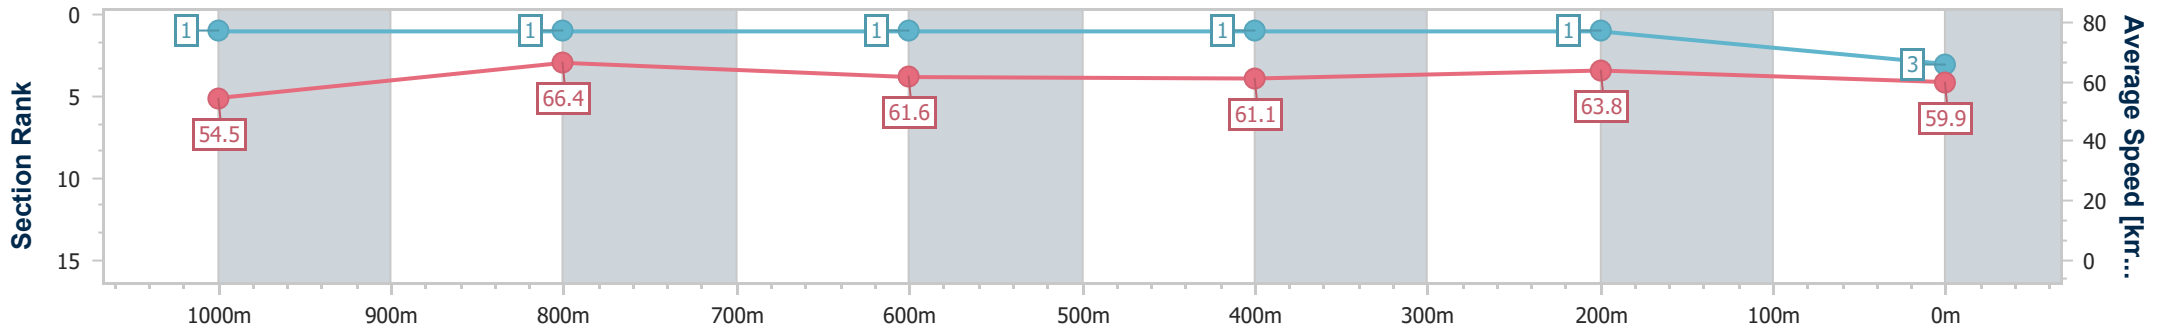

Horse/Jockey Name	Party Spirit
Final Rank	3
Fastest Section Time (Section)	0:10.78 (1000m)
Top Speed [km/h] (Section)	69.6 (Overall)
Race State	Finished

Doomben QLD Professional
Race 6: GIRLS DAY OUT ON SALE NOW Class 3 Handicap - 1200m
10 February 2024 - 15:09
Track Rating: Soft 5, Weather: Fine, Rail Position: +0.5m Entire

BRISBANE
RACING CLUB

Section	Overall	1000m	800m	600m	400m	200m
Section Times	1:10.79 [3] (0:13.27)	0:57.52 [1] (0:10.78)	0:46.74 [1] (0:11.71)	0:35.03 [1] (0:11.80)	0:23.23 [1] (0:11.25)	0:11.98 [1] (0:11.98)
Average Speed [km/h]	54.5	66.4	61.6	61.1	63.8	59.9
Top Speed [km/h]	69.6	68.8	62.9	62.4	64.7	64.0
Avg. Dist. to Rail [m]	6.2	0.7	0.7	0.5	0.9	0.4
Avg. Stride Freq. [Hz]	2.3	2.4	2.3	2.3	2.4	2.4
Avg. Stride Length [m]	6.4	7.7	7.4	7.4	7.3	6.9

- [ ] Ranking at each section and finish
- -.-.- No data available at this section
- NA No data available