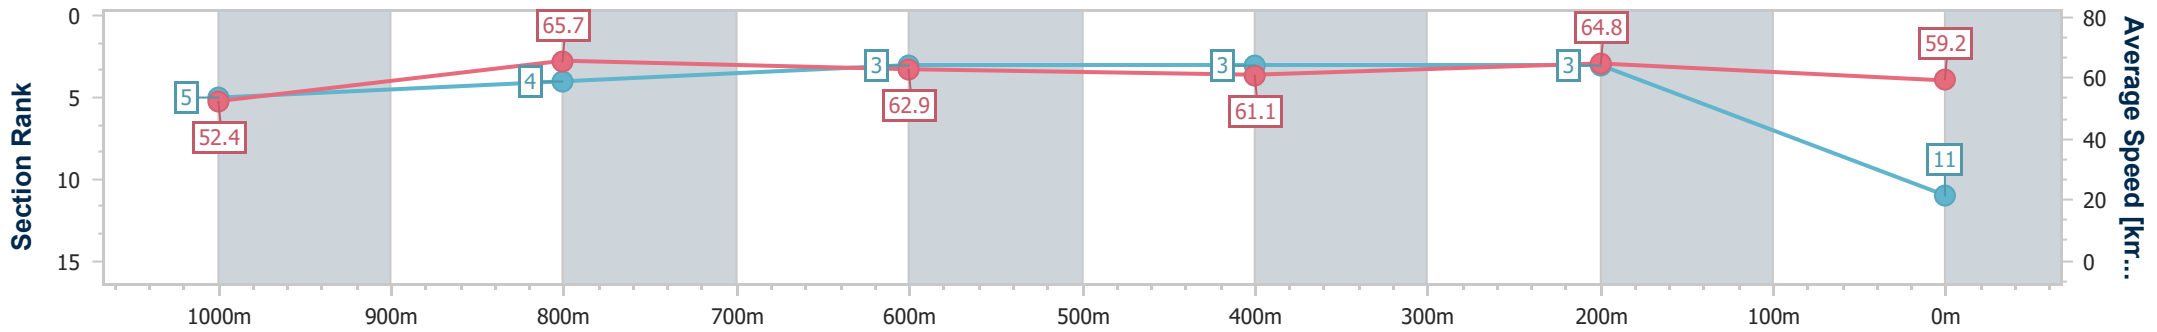

Horse/Jockey Name	Moskeeta
Final Rank	11
Fastest Section Time (Section)	0:10.99 (1000m)
Top Speed [km/h] (Section)	67.5 (1000m)
Race State	Finished

Doomben QLD Professional
Race 6: GIRLS DAY OUT ON SALE NOW Class 3 Handicap - 1200m
10 February 2024 - 15:09
Track Rating: Soft 5, Weather: Fine, Rail Position: +0.5m Entire

BRISBANE
RACING CLUB

Section	Overall	1000m	800m	600m	400m	200m
Section Times	1:11.27 [11] (0:13.73)	0:57.54 [5] (0:10.99)	0:46.55 [4] (0:11.50)	0:35.05 [3] (0:11.75)	0:23.30 [3] (0:11.12)	0:12.18 [3] (0:12.18)
Average Speed [km/h]	52.4	65.7	62.9	61.1	64.8	59.2
Top Speed [km/h]	65.6	67.5	64.4	62.8	66.0	63.6
Avg. Dist. to Rail [m]	3.0	1.3	1.0	0.7	0.5	0.9
Avg. Stride Freq. [Hz]	2.4	2.5	2.5	2.4	2.5	2.5
Avg. Stride Length [m]	6.1	7.2	7.1	7.1	7.1	6.7

- [ ] Ranking at each section and finish
- -.-.- No data available at this section
- NA No data available