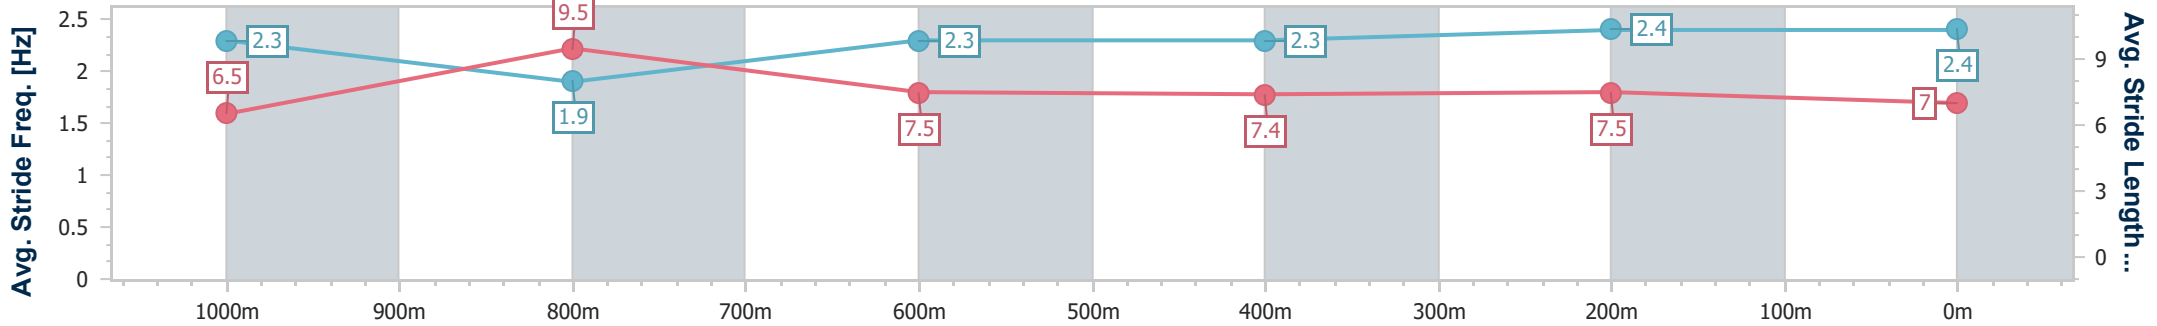

Horse/Jockey Name	Damo Dayz
Final Rank	10
Fastest Section Time (Section)	0:11.03 (400m)
Top Speed [km/h] (Section)	66.6 (400m)
Race State	Finished

Doomben QLD Professional
Race 6: GIRLS DAY OUT ON SALE NOW Class 3 Handicap - 1200m
10 February 2024 - 15:09
Track Rating: Soft 5, Weather: Fine, Rail Position: +0.5m Entire

BRISBANE
RACING CLUB

Section	Overall	1000m	800m	600m	400m	200m
Section Times	1:11.24 [10] (0:13.69)	0:57.55 [4] (0:11.09)	0:46.46 [5] (0:11.63)	0:34.83 [5] (0:11.81)	0:23.02 [5] (0:11.03)	0:11.99 [4] (0:11.99)
Average Speed [km/h]	52.7	65.0	61.9	60.8	64.9	60.0
Top Speed [km/h]	66.0	66.4	63.6	63.4	66.6	65.3
Avg. Dist. to Rail [m]	1.8	0.7	0.2	0.8	0.9	2.1
Avg. Stride Freq. [Hz]	2.3	1.9	2.3	2.3	2.4	2.4
Avg. Stride Length [m]	6.5	9.5	7.5	7.4	7.5	7.0

- [ ] Ranking at each section and finish
- -.-.- No data available at this section
- NA No data available