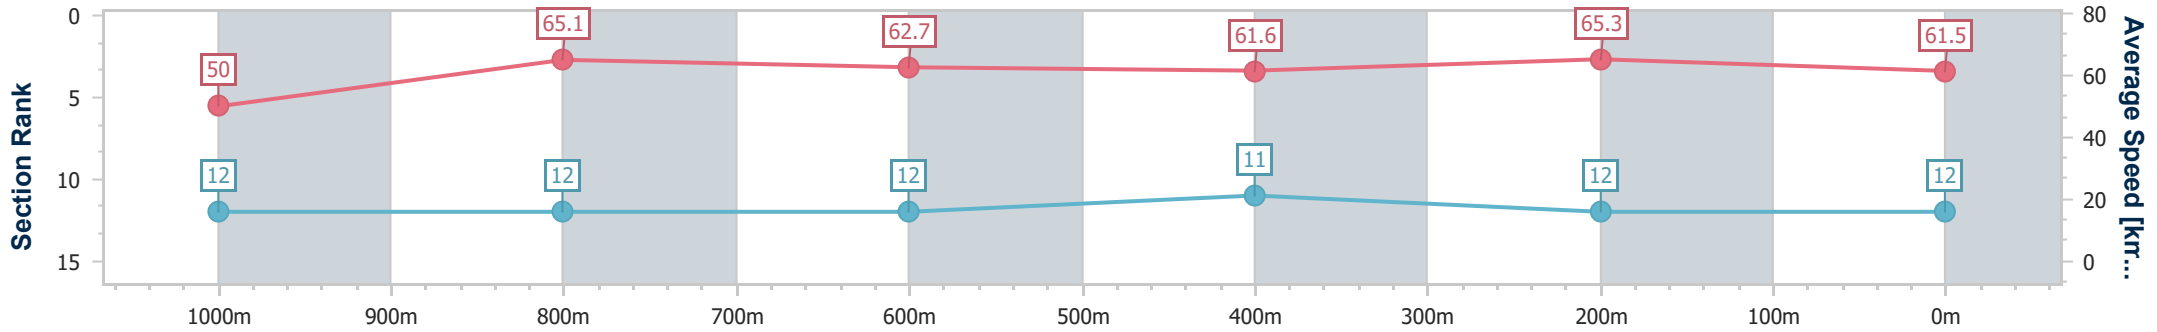

Horse/Jockey Name	Airstrike
Final Rank	12
Fastest Section Time (Section)	0:10.95 (400m)
Top Speed [km/h] (Section)	67.2 (1000m)
Race State	Finished

Doomben QLD Professional
Race 6: GIRLS DAY OUT ON SALE NOW Class 3 Handicap - 1200m
10 February 2024 - 15:09
Track Rating: Soft 5, Weather: Fine, Rail Position: +0.5m Entire

BRISBANE
RACING CLUB

Section	Overall	1000m	800m	600m	400m	200m
Section Times	1:11.42 [12] (0:14.41)	0:57.01 [12] (0:11.07)	0:45.94 [12] (0:11.55)	0:34.39 [12] (0:11.72)	0:22.67 [11] (0:10.95)	0:11.72 [12] (0:11.72)
Average Speed [km/h]	50.0	65.1	62.7	61.6	65.3	61.5
Top Speed [km/h]	64.6	67.2	63.7	62.5	66.9	65.4
Avg. Dist. to Rail [m]	6.4	0.3	0.8	0.7	0.8	2.0
Avg. Stride Freq. [Hz]	2.2	2.4	2.3	2.3	2.4	2.3
Avg. Stride Length [m]	6.4	7.6	7.5	7.5	7.6	7.4

- [ ] Ranking at each section and finish
- -.-.- No data available at this section
- NA No data available