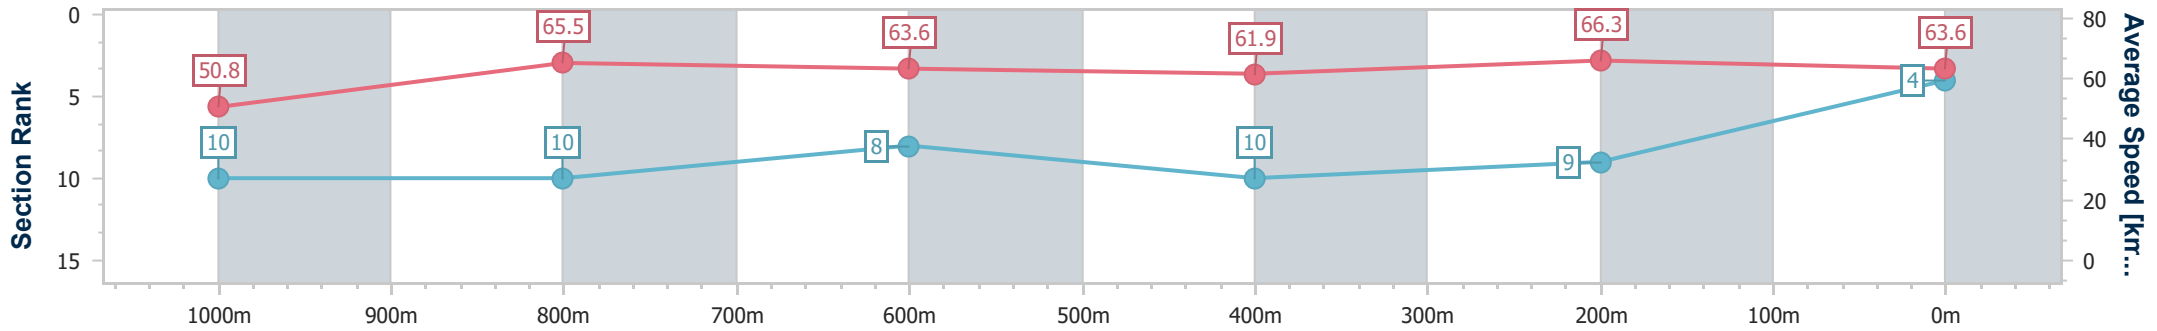

Horse/Jockey Name	John Rambo
Final Rank	4
Fastest Section Time (Section)	0:10.92 (400m)
Top Speed [km/h] (Section)	68.7 (400m)
Race State	Finished

Doomben QLD Professional
Race 6: GIRLS DAY OUT ON SALE NOW Class 3 Handicap - 1200m
10 February 2024 - 15:09
Track Rating: Soft 5, Weather: Fine, Rail Position: +0.5m Entire

BRISBANE
RACING CLUB

Section	Overall	1000m	800m	600m	400m	200m
Section Times	1:10.80 [4] (0:14.20)	0:56.60 [10] (0:11.04)	0:45.56 [10] (0:11.48)	0:34.08 [8] (0:11.84)	0:22.24 [10] (0:10.92)	0:11.32 [9] (0:11.32)
Average Speed [km/h]	50.8	65.5	63.6	61.9	66.3	63.6
Top Speed [km/h]	63.6	67.1	64.7	63.8	68.7	68.2
Avg. Dist. to Rail [m]	6.9	1.5	3.0	3.2	4.2	5.1
Avg. Stride Freq. [Hz]	2.2	2.4	2.3	2.3	2.4	2.4
Avg. Stride Length [m]	6.3	7.6	7.5	7.5	7.6	7.4

- [ ] Ranking at each section and finish
- -.-.- No data available at this section
- NA No data available