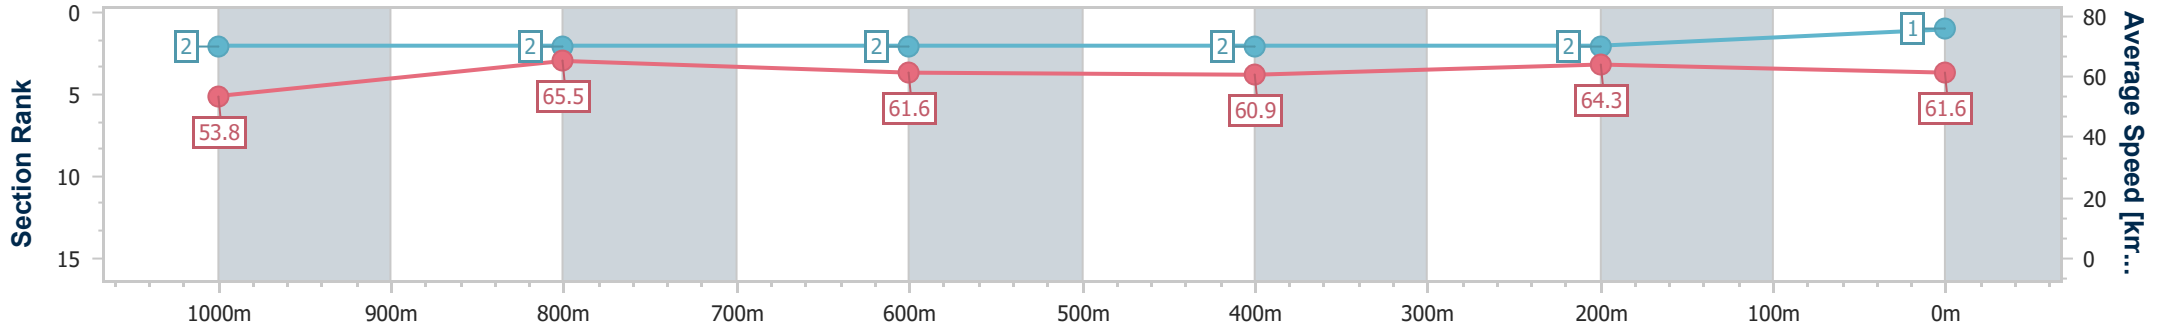

10 February 2024 - 15:09

Track Rating: Soft 5, Weather: Fine, Rail Position: +0.5m Entire

BRISBANE
RACING CLUB

Section	Overall	1000m	800m	600m	400m	200m
Section Times	1:10.71 [1] (0:13.42)	0:57.29 [2] (0:10.95)	0:46.34 [2] (0:11.65)	0:34.69 [2] (0:11.79)	0:22.90 [2] (0:11.22)	0:11.68 [2] (0:11.68)
Average Speed [km/h]	53.8	65.5	61.6	60.9	64.3	61.6
Top Speed [km/h]	68.5	68.7	63.6	62.3	65.4	65.4
Avg. Dist. to Rail [m]	5.5	0.8	0.7	0.5	0.3	0.6
Avg. Stride Freq. [Hz]	2.6	2.6	2.5	2.4	2.5	2.5
Avg. Stride Length [m]	5.8	7.0	6.9	6.9	7.1	6.8