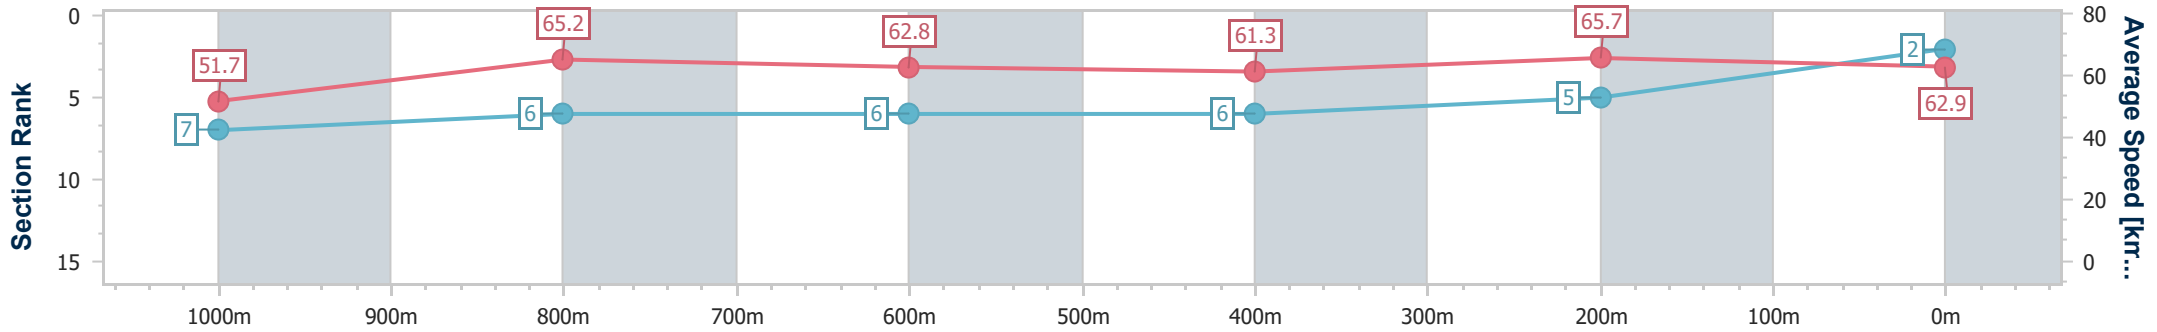

Horse/Jockey Name	Dirty Dancing
Final Rank	2
Fastest Section Time (Section)	0:10.99 (400m)
Top Speed [km/h] (Section)	67.2 (1000m)
Race State	Finished

Doomben QLD Professional
Race 6: GIRLS DAY OUT ON SALE NOW Class 3 Handicap - 1200m
10 February 2024 - 15:09
Track Rating: Soft 5, Weather: Fine, Rail Position: +0.5m Entire

BRISBANE
RACING CLUB

Section	Overall	1000m	800m	600m	400m	200m
Section Times	1:10.71 [2] (0:13.92)	0:56.79 [7] (0:11.06)	0:45.73 [6] (0:11.56)	0:34.17 [6] (0:11.74)	0:22.43 [6] (0:10.99)	0:11.44 [5] (0:11.44)
Average Speed [km/h]	51.7	65.2	62.8	61.3	65.7	62.9
Top Speed [km/h]	65.1	67.2	63.9	62.5	67.0	64.7
Avg. Dist. to Rail [m]	3.5	1.0	1.0	0.7	1.5	0.9
Avg. Stride Freq. [Hz]	2.2	2.4	2.3	2.3	2.4	2.4
Avg. Stride Length [m]	6.4	7.6	7.5	7.4	7.5	7.4

- [ ] Ranking at each section and finish
- -.-.- No data available at this section
- NA No data available