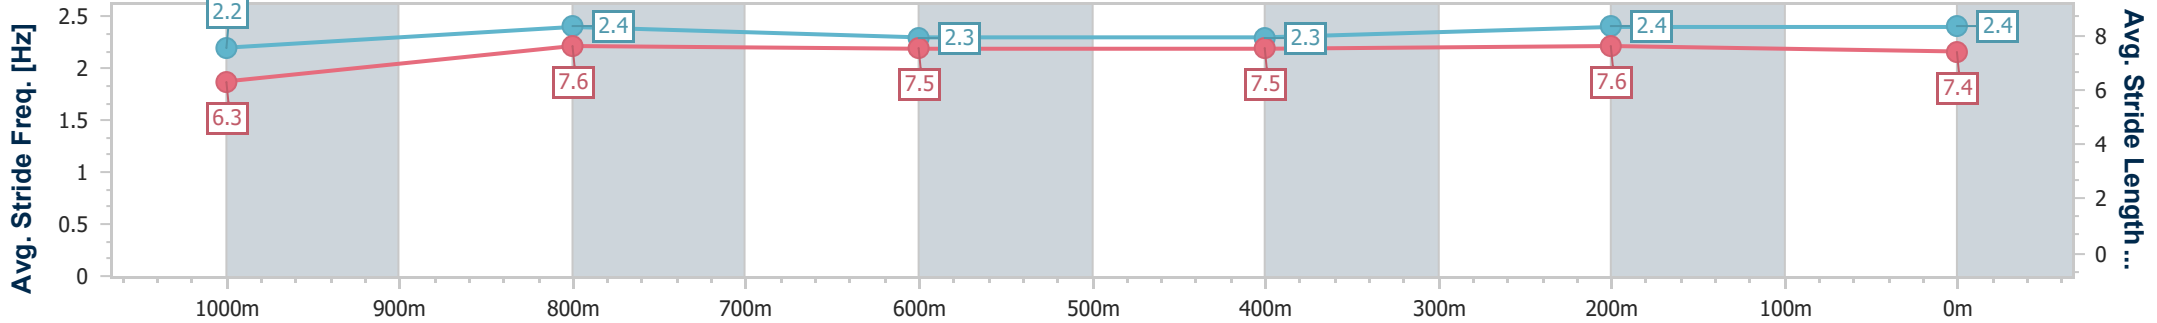

Horse/Jockey Name	John Rambo
Final Rank	4
Fastest Section Time (Section)	0:10.92 (400m)
Top Speed [km/h] (Section)	68.7 (400m)
Race State	Finished

Doomben QLD Professional
Race 6: GIRLS DAY OUT ON SALE NOW Class 3 Handicap - 1200m
10 February 2024 - 15:09
Track Rating: Soft 5, Weather: Fine, Rail Position: +0.5m Entire

BRISBANE
RACING CLUB

Section	Overall	1000m	800m	600m	400m	200m
Section Times	1:10.80 [4] (0:14.20)	0:56.60 [10] (0:11.04)	0:45.56 [10] (0:11.48)	0:34.08 [8] (0:11.84)	0:22.24 [10] (0:10.92)	0:11.32 [9] (0:11.32)
Average Speed [km/h]	50.8	65.5	63.6	61.9	66.3	63.6
Top Speed [km/h]	63.6	67.1	64.7	63.8	68.7	68.2
Avg. Dist. to Rail [m]	6.9	1.5	3.0	3.2	4.2	5.1
Avg. Stride Freq. [Hz]	2.2	2.4	2.3	2.3	2.4	2.4
Avg. Stride Length [m]	6.3	7.6	7.5	7.5	7.6	7.4

- [ ] Ranking at each section and finish
- -.-.- No data available at this section
- NA No data available