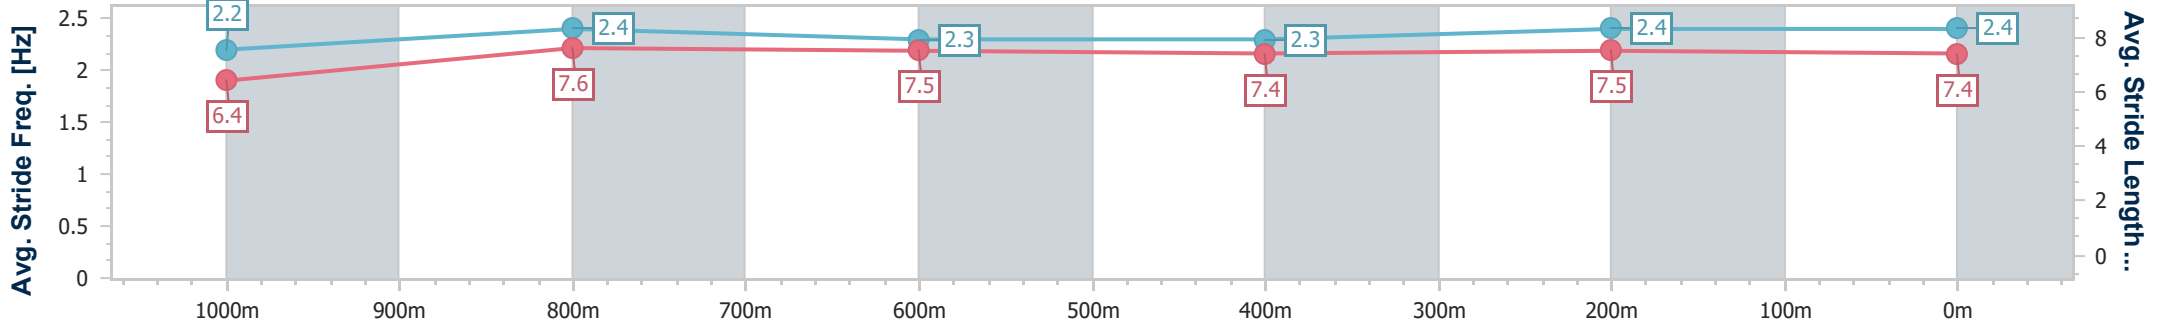

Horse/Jockey Name	Dirty Dancing
Final Rank	2
Fastest Section Time (Section)	0:10.99 (400m)
Top Speed [km/h] (Section)	67.2 (1000m)
Race State	Finished

Doomben QLD Professional
Race 6: GIRLS DAY OUT ON SALE NOW Class 3 Handicap - 1200m
10 February 2024 - 15:09
Track Rating: Soft 5, Weather: Fine, Rail Position: +0.5m Entire

BRISBANE
RACING CLUB

Section	Overall	1000m	800m	600m	400m	200m
Section Times	1:10.71 [2] (0:13.92)	0:56.79 [7] (0:11.06)	0:45.73 [6] (0:11.56)	0:34.17 [6] (0:11.74)	0:22.43 [6] (0:10.99)	0:11.44 [5] (0:11.44)
Average Speed [km/h]	51.7	65.2	62.8	61.3	65.7	62.9
Top Speed [km/h]	65.1	67.2	63.9	62.5	67.0	64.7
Avg. Dist. to Rail [m]	3.5	1.0	1.0	0.7	1.5	0.9
Avg. Stride Freq. [Hz]	2.2	2.4	2.3	2.3	2.4	2.4
Avg. Stride Length [m]	6.4	7.6	7.5	7.4	7.5	7.4

- [ ] Ranking at each section and finish
- -.-.- No data available at this section
- NA No data available