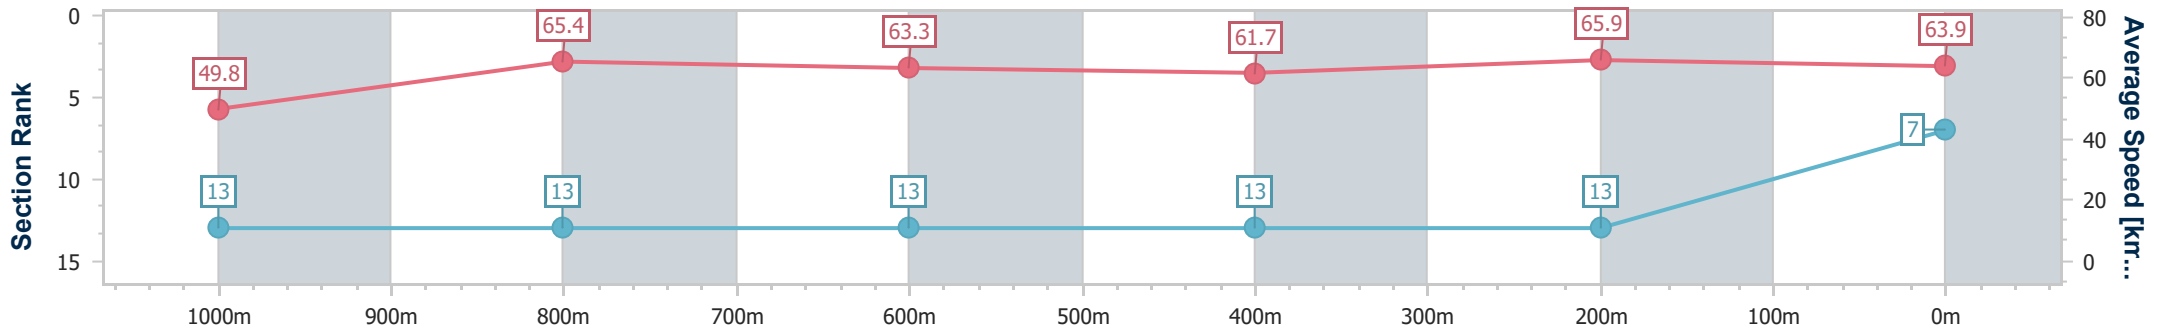

Horse/Jockey Name	Jukebox Glow
Final Rank	7
Fastest Section Time (Section)	0:10.93 (400m)
Top Speed [km/h] (Section)	67.6 (400m)
Race State	Finished

Doomben QLD Professional
Race 6: GIRLS DAY OUT ON SALE NOW Class 3 Handicap - 1200m
10 February 2024 - 15:09
Track Rating: Soft 5, Weather: Fine, Rail Position: +0.5m Entire

BRISBANE
RACING CLUB

Section	Overall	1000m	800m	600m	400m	200m
Section Times	1:11.00 [7] (0:14.49)	0:56.51 [13] (0:11.09)	0:45.42 [13] (0:11.48)	0:33.94 [13] (0:11.71)	0:22.23 [13] (0:10.93)	0:11.30 [13] (0:11.30)
Average Speed [km/h]	49.8	65.4	63.3	61.7	65.9	63.9
Top Speed [km/h]	64.0	67.4	64.8	62.9	67.6	67.1
Avg. Dist. to Rail [m]	8.7	2.1	1.4	1.0	3.1	5.3
Avg. Stride Freq. [Hz]	2.3	2.4	2.4	2.3	2.5	2.5
Avg. Stride Length [m]	6.1	7.5	7.4	7.3	7.4	7.2

- [ ] Ranking at each section and finish
- -.-.- No data available at this section
- NA No data available