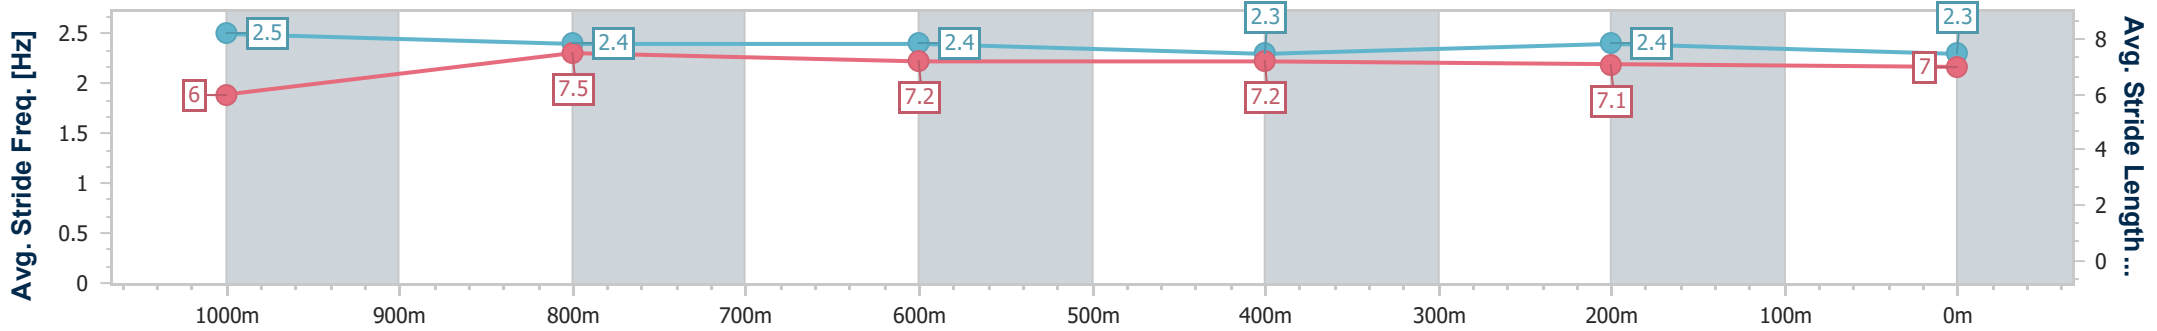

Horse/Jockey Name	Clover's Prince
Final Rank	13
Fastest Section Time (Section)	0:11.03 (1000m)
Top Speed [km/h] (Section)	67.8 (1000m)
Race State	Finished

Doomben QLD Professional
Race 6: GIRLS DAY OUT ON SALE NOW Class 3 Handicap - 1200m
10 February 2024 - 15:09
Track Rating: Soft 5, Weather: Fine, Rail Position: +0.5m Entire

BRISBANE
RACING CLUB

Section	Overall	1000m	800m	600m	400m	200m
Section Times	1:11.61 [13] (0:13.47)	0:58.14 [3] (0:11.03)	0:47.11 [3] (0:11.79)	0:35.32 [4] (0:11.83)	0:23.49 [4] (0:11.28)	0:12.21 [6] (0:12.21)
Average Speed [km/h]	53.6	65.4	61.5	61.0	63.9	58.8
Top Speed [km/h]	67.7	67.8	64.6	64.1	65.5	62.6
Avg. Dist. to Rail [m]	11.2	2.1	1.8	0.7	1.1	1.3
Avg. Stride Freq. [Hz]	2.5	2.4	2.4	2.3	2.4	2.3
Avg. Stride Length [m]	6.0	7.5	7.2	7.2	7.1	7.0

- [ ] Ranking at each section and finish
- -.-.- No data available at this section
- NA No data available