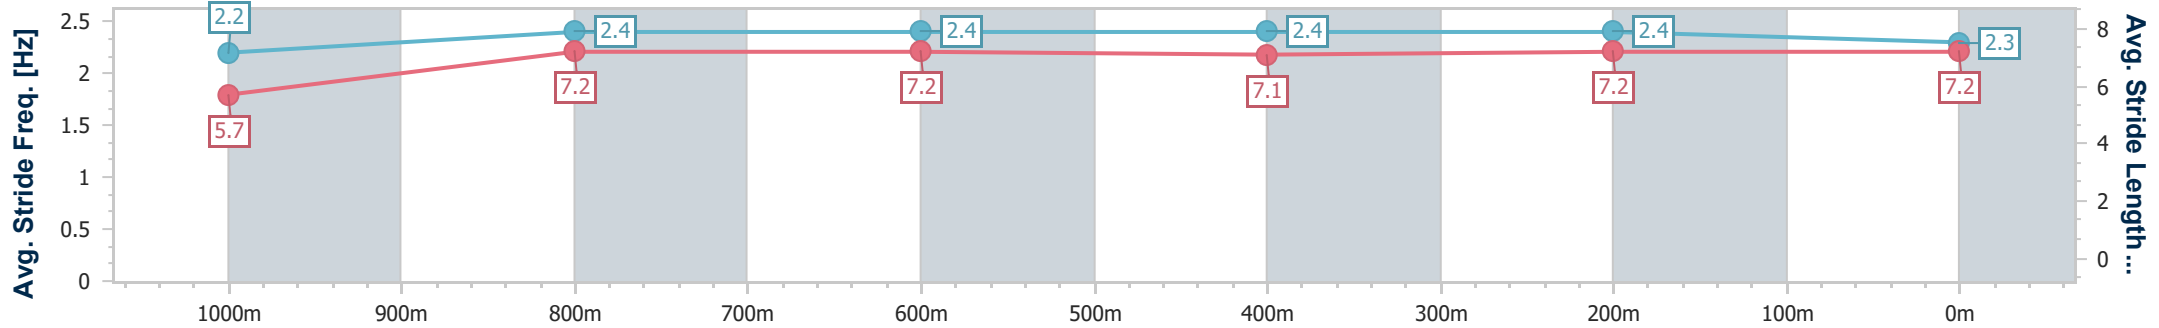

10 February 2024 - 18:35

Track Rating: Good 3, Weather: Fine, Rail Position: +4m Entire

Section	Overall	1000m	800m	600m	400m	200m
Section Times	1:06.91 [1] (0:08.13)	0:58.78 [1] (0:11.60)	0:47.18 [2] (0:11.78)	0:35.40 [2] (0:11.94)	0:23.46 [1] (0:11.71)	0:11.75 [1] (0:11.75)
Average Speed [km/h]	44.2	62.6	61.9	61.0	61.9	61.3
Top Speed [km/h]	60.3	64.0	63.9	62.4	63.3	63.0
Avg. Dist. to Rail [m]	6.6	2.4	3.2	3.0	2.2	0.9
Avg. Stride Freq. [Hz]	2.2	2.4	2.4	2.4	2.4	2.3
Avg. Stride Length [m]	5.7	7.2	7.2	7.1	7.2	7.2