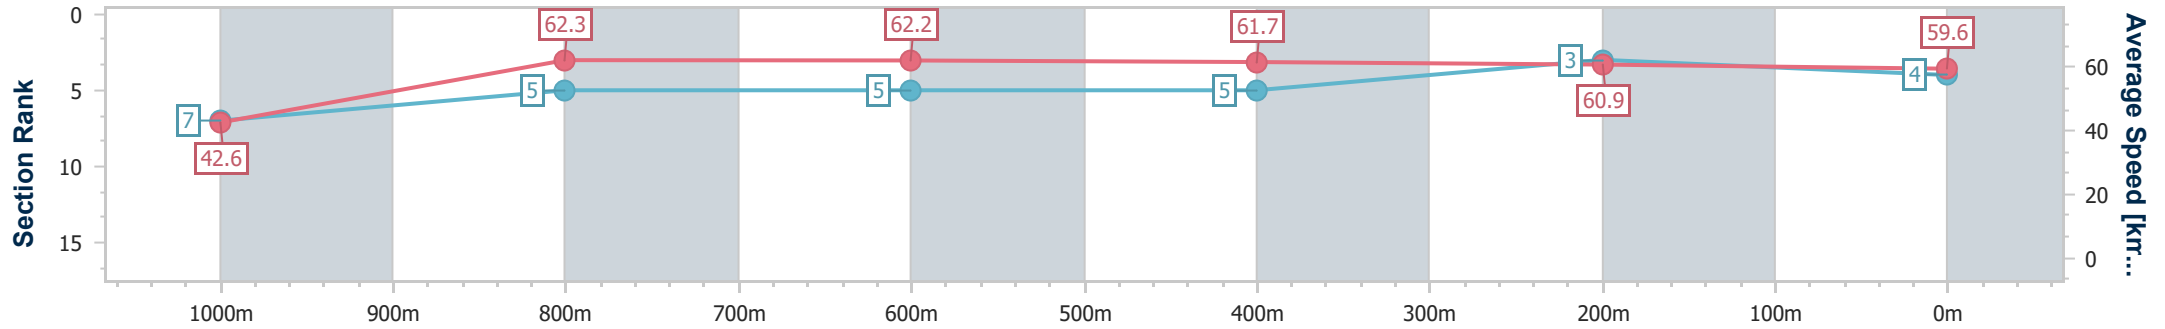

Horse/Jockey Name	Suncraft
Final Rank	4
Fastest Section Time (Section)	0:08.50 (Overall)
Top Speed [km/h] (Section)	64.9 (1000m)
Race State	Finished

Toowoomba QLD Professional
Race 3: THANK YOU TTC LONG AND LIFE MEMBERS Maiden
Plate - 1100m

10 February 2024 - 18:35

Track Rating: Good 3, Weather: Fine, Rail Position: +4m Entire

Section	Overall	1000m	800m	600m	400m	200m
Section Times	1:07.94 [4] (0:08.50)	0:59.44 [7] (0:11.69)	0:47.75 [5] (0:11.77)	0:35.98 [5] (0:11.89)	0:24.09 [5] (0:12.01)	0:12.08 [3] (0:12.08)
Average Speed [km/h]	42.6	62.3	62.2	61.7	60.9	59.6
Top Speed [km/h]	62.3	64.9	63.5	62.4	61.6	60.0
Avg. Dist. to Rail [m]	11.0	5.0	3.8	3.9	4.4	2.5
Avg. Stride Freq. [Hz]	2.3	2.4	2.4	2.3	2.3	2.3
Avg. Stride Length [m]	5.2	7.2	7.3	7.3	7.3	7.3

- [ ] Ranking at each section and finish
- -.-.- No data available at this section
- NA No data available