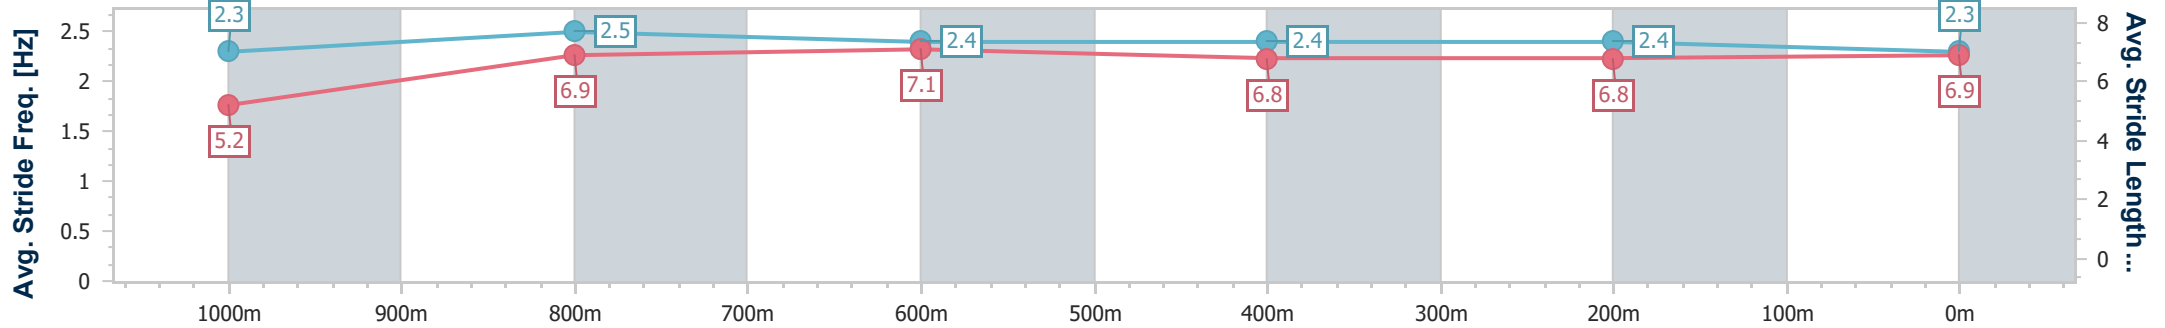

Toowoomba QLD Professional
Race 3: THANK YOU TTC LONG AND LIFE MEMBERS Maiden Plate - 1100m

10 February 2024 - 18:35

Track Rating: Good 3, Weather: Fine, Rail Position: +4m Entire

Section	Overall	1000m	800m	600m	400m	200m
Section Times	1:09.17 [9] (0:08.70)	1:00.47 [9] (0:11.85)	0:48.62 [9] (0:11.95)	0:36.67 [10] (0:12.26)	0:24.41 [10] (0:12.09)	0:12.32 [9] (0:12.32)
Average Speed [km/h]	41.5	61.7	61.6	60.5	60.9	58.3
Top Speed [km/h]	59.4	63.1	62.5	61.8	62.1	59.8
Avg. Dist. to Rail [m]	8.8	5.5	6.3	5.9	5.0	4.8
Avg. Stride Freq. [Hz]	2.2	2.3	2.3	2.3	2.3	2.2
Avg. Stride Length [m]	5.4	7.5	7.6	7.5	7.4	7.4

- [] Ranking at each section and finish
- .-.- No data available at this section
- NA No data available

Horse/Jockey Name	Luvyabunches
Final Rank	10
Fastest Section Time (Section)	0:08.45 (Overall)
Top Speed [km/h] (Section)	63.5 (1000m)
Race State	Finished

Toowoomba QLD Professional
Race 3: THANK YOU TTC LONG AND LIFE MEMBERS Maiden Plate - 1100m

10 February 2024 - 18:35

Track Rating: Good 3, Weather: Fine, Rail Position: +4m Entire

Section	Overall	1000m	800m	600m	400m	200m
Section Times	1:09.22 [10] (0:08.45)	1:00.77 [4] (0:11.94)	0:48.83 [8] (0:11.76)	0:37.07 [7] (0:12.40)	0:24.67 [9] (0:12.32)	0:12.35 [10] (0:12.35)
Average Speed [km/h]	42.6	61.4	61.9	59.3	59.1	58.1
Top Speed [km/h]	62.7	63.5	63.4	61.6	60.0	58.7
Avg. Dist. to Rail [m]	11.9	5.6	3.3	3.8	2.4	1.6
Avg. Stride Freq. [Hz]	2.3	2.5	2.4	2.4	2.4	2.3
Avg. Stride Length [m]	5.2	6.9	7.1	6.8	6.8	6.9