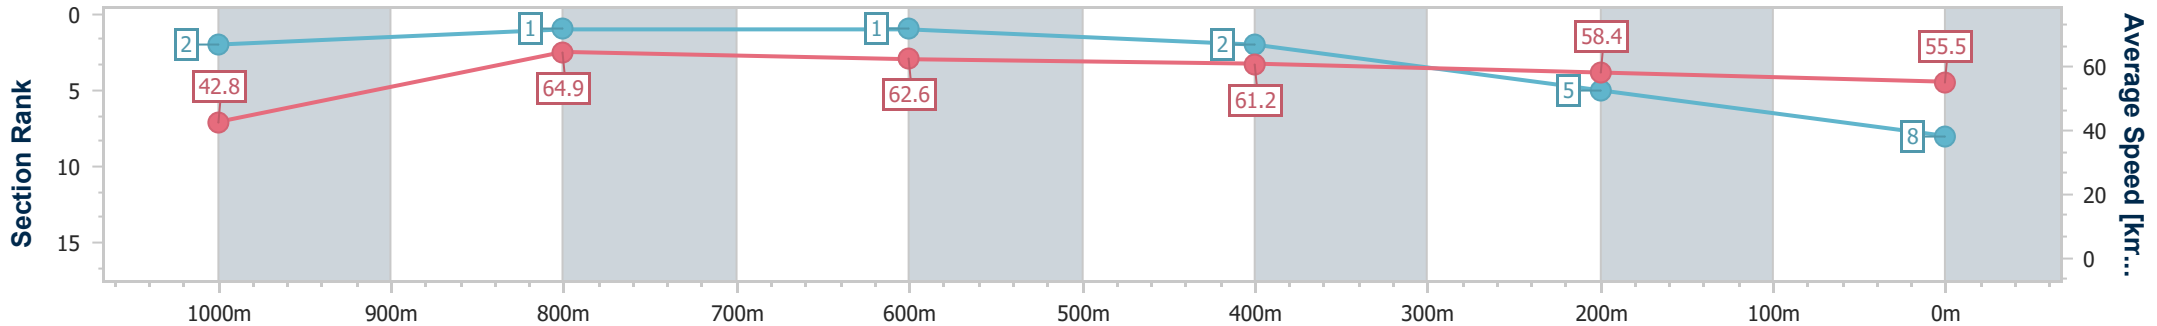

Horse/Jockey Name	La Harri
Final Rank	8
Fastest Section Time (Section)	0:08.38 (Overall)
Top Speed [km/h] (Section)	65.3 (1000m)
Race State	Finished

Toowoomba QLD Professional
Race 3: THANK YOU TTC LONG AND LIFE MEMBERS Maiden
Plate - 1100m

10 February 2024 - 18:35

Track Rating: Good 3, Weather: Fine, Rail Position: +4m Entire

Section	Overall	1000m	800m	600m	400m	200m
Section Times	1:08.88 [8] (0:08.38)	1:00.50 [2] (0:11.34)	0:49.16 [1] (0:11.70)	0:37.46 [1] (0:12.07)	0:25.39 [2] (0:12.45)	0:12.94 [5] (0:12.94)
Average Speed [km/h]	42.8	64.9	62.6	61.2	58.4	55.5
Top Speed [km/h]	62.9	65.3	64.9	62.5	60.3	57.8
Avg. Dist. to Rail [m]	15.3	8.0	5.0	4.6	2.7	2.5
Avg. Stride Freq. [Hz]	2.3	2.5	2.4	2.4	2.4	2.3
Avg. Stride Length [m]	5.3	7.2	7.2	7.0	6.8	6.6

- [ ] Ranking at each section and finish
- -.-.- No data available at this section
- NA No data available