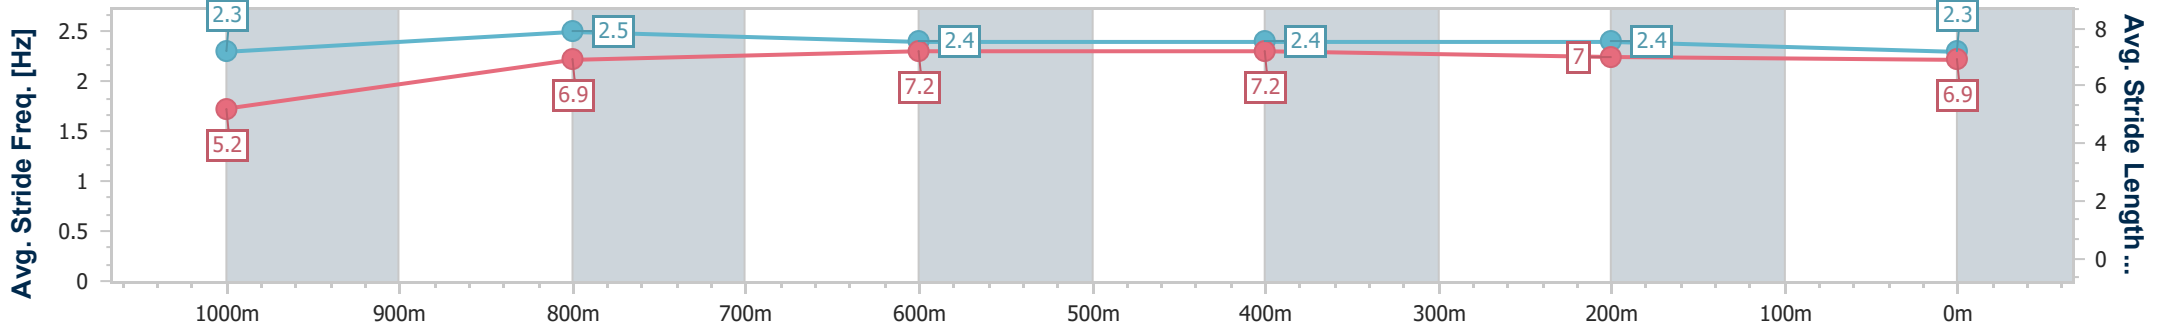

Horse/Jockey Name	Book Of Exodus
Final Rank	7
Fastest Section Time (Section)	0:08.48 (Overall)
Top Speed [km/h] (Section)	64.1 (1000m)
Race State	Finished

Toowoomba QLD Professional
Race 3: THANK YOU TTC LONG AND LIFE MEMBERS Maiden
Plate - 1100m

10 February 2024 - 18:35

Track Rating: Good 3, Weather: Fine, Rail Position: +4m Entire

Section	Overall	1000m	800m	600m	400m	200m
Section Times	1:08.68 [7] (0:08.48)	1:00.20 [6] (0:11.74)	0:48.46 [6] (0:11.84)	0:36.62 [6] (0:11.88)	0:24.74 [6] (0:12.25)	0:12.49 [7] (0:12.49)
Average Speed [km/h]	42.6	62.1	61.8	61.4	59.5	57.7
Top Speed [km/h]	62.0	64.1	63.3	62.0	61.2	59.7
Avg. Dist. to Rail [m]	6.5	4.4	3.9	3.0	3.7	5.4
Avg. Stride Freq. [Hz]	2.3	2.5	2.4	2.4	2.4	2.3
Avg. Stride Length [m]	5.2	6.9	7.2	7.2	7.0	6.9

- [ ] Ranking at each section and finish
- -.-.- No data available at this section
- NA No data available