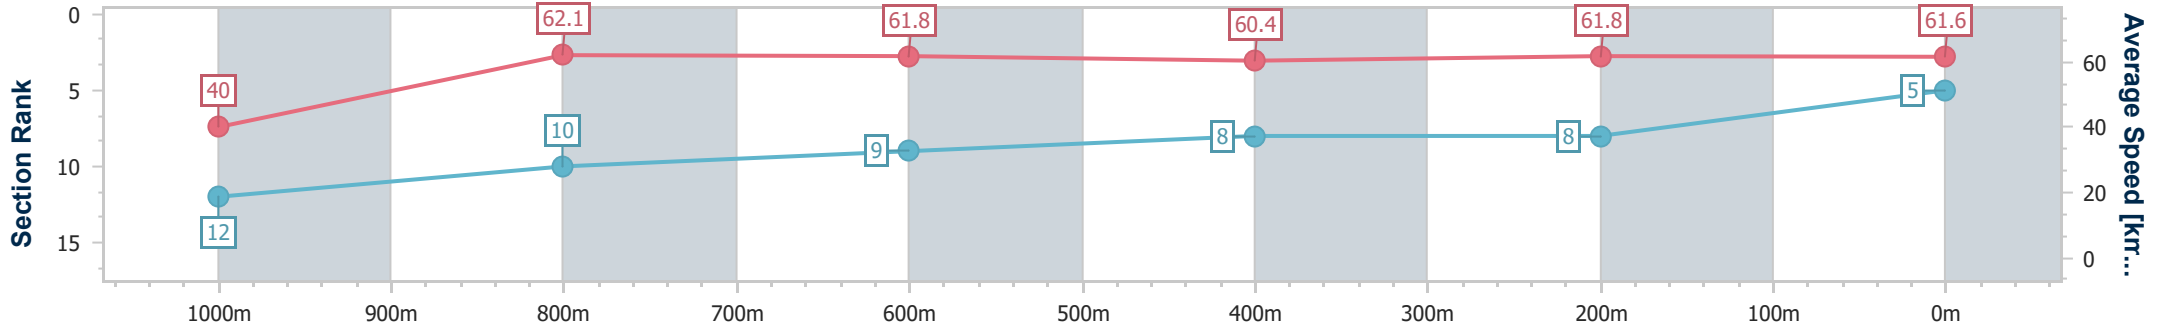

Horse/Jockey Name	Field Of Mars
Final Rank	5
Fastest Section Time (Section)	0:08.97 (Overall)
Top Speed [km/h] (Section)	63.6 (1000m)
Race State	Finished

Toowoomba QLD Professional
Race 3: THANK YOU TTC LONG AND LIFE MEMBERS Maiden Plate - 1100m

10 February 2024 - 18:35

Track Rating: Good 3, Weather: Fine, Rail Position: +4m Entire

Section	Overall	1000m	800m	600m	400m	200m
Section Times	1:07.97 [5] (0:08.97)	0:59.00 [12] (0:11.70)	0:47.30 [10] (0:11.75)	0:35.55 [9] (0:12.12)	0:23.43 [8] (0:11.75)	0:11.68 [8] (0:11.68)
Average Speed [km/h]	40.0	62.1	61.8	60.4	61.8	61.6
Top Speed [km/h]	60.9	63.6	63.1	62.1	62.9	62.7
Avg. Dist. to Rail [m]	6.7	3.2	2.0	3.2	3.0	4.5
Avg. Stride Freq. [Hz]	2.2	2.4	2.3	2.3	2.4	2.4
Avg. Stride Length [m]	5.2	7.3	7.3	7.2	7.2	7.1

- [ ] Ranking at each section and finish
- -.-.- No data available at this section
- NA No data available