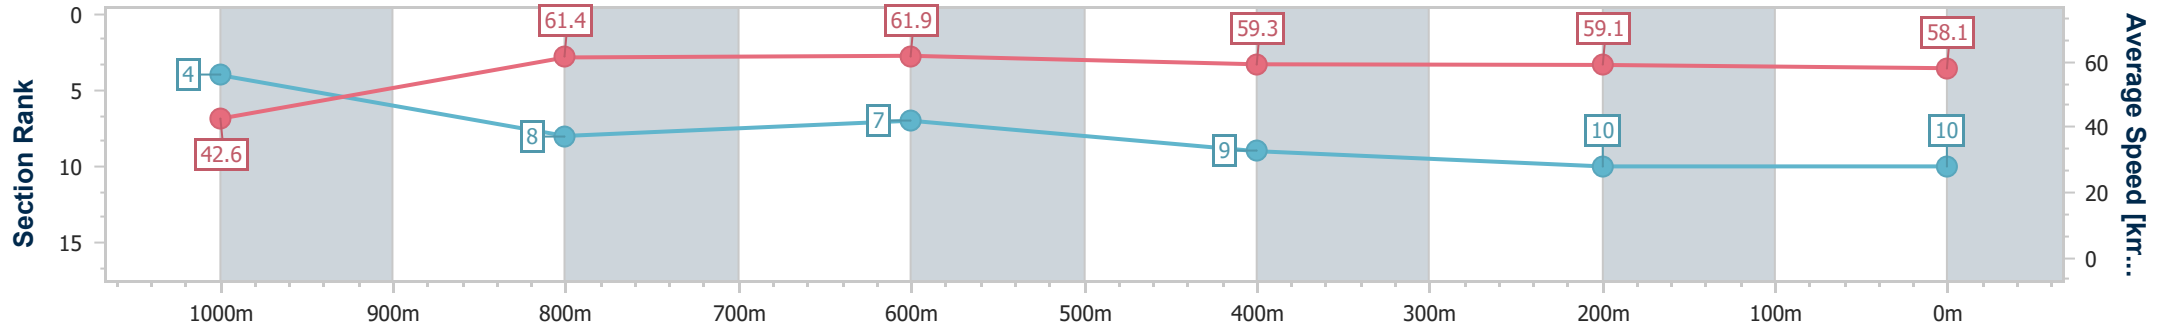

- [] Ranking at each section and finish
- .-.- No data available at this section
- NA No data available

Horse/Jockey Name	Luvyabunches
Final Rank	10
Fastest Section Time (Section)	0:08.45 (Overall)
Top Speed [km/h] (Section)	63.5 (1000m)
Race State	Finished

Toowoomba QLD Professional
Race 3: THANK YOU TTC LONG AND LIFE MEMBERS Maiden Plate - 1100m

10 February 2024 - 18:35

Track Rating: Good 3, Weather: Fine, Rail Position: +4m Entire

Section	Overall	1000m	800m	600m	400m	200m
Section Times	1:09.22 [10] (0:08.45)	1:00.77 [4] (0:11.94)	0:48.83 [8] (0:11.76)	0:37.07 [7] (0:12.40)	0:24.67 [9] (0:12.32)	0:12.35 [10] (0:12.35)
Average Speed [km/h]	42.6	61.4	61.9	59.3	59.1	58.1
Top Speed [km/h]	62.7	63.5	63.4	61.6	60.0	58.7
Avg. Dist. to Rail [m]	11.9	5.6	3.3	3.8	2.4	1.6
Avg. Stride Freq. [Hz]	2.3	2.5	2.4	2.4	2.4	2.3
Avg. Stride Length [m]	5.2	6.9	7.1	6.8	6.8	6.9