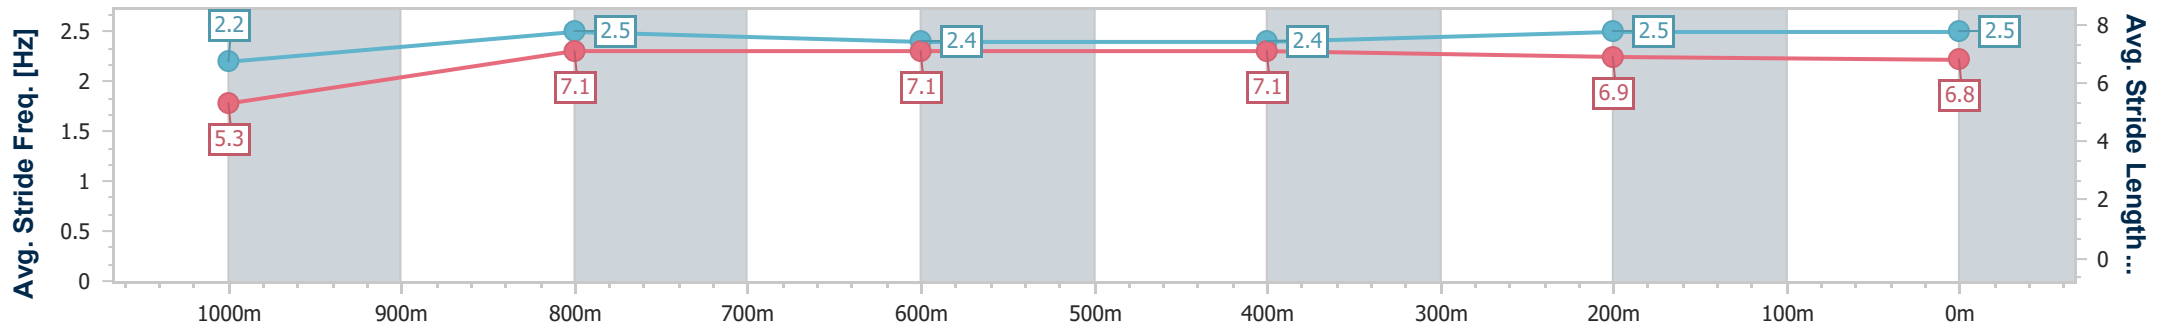

Horse/Jockey Name	Worthy Essgee
Final Rank	3
Fastest Section Time (Section)	0:08.62 (Overall)
Top Speed [km/h] (Section)	63.7 (800m)
Race State	Finished

Toowoomba QLD Professional
Race 3: THANK YOU TTC LONG AND LIFE MEMBERS Maiden Plate - 1100m

10 February 2024 - 18:35

Track Rating: Good 3, Weather: Fine, Rail Position: +4m Entire

Section	Overall	1000m	800m	600m	400m	200m
Section Times	1:07.62 [3] (0:08.62)	0:59.00 [8] (0:11.75)	0:47.25 [7] (0:11.95)	0:35.30 [8] (0:11.90)	0:23.40 [7] (0:11.72)	0:11.68 [6]
Average Speed [km/h]	41.7	61.9	61.5	61.9	62.5	61.6
Top Speed [km/h]	60.5	63.1	63.7	62.9	63.3	63.0
Avg. Dist. to Rail [m]	6.9	4.0	5.5	4.1	5.6	5.0
Avg. Stride Freq. [Hz]	2.2	2.5	2.4	2.4	2.5	2.5
Avg. Stride Length [m]	5.3	7.1	7.1	7.1	6.9	6.8

- [ ] Ranking at each section and finish
- -.-.- No data available at this section
- NA No data available