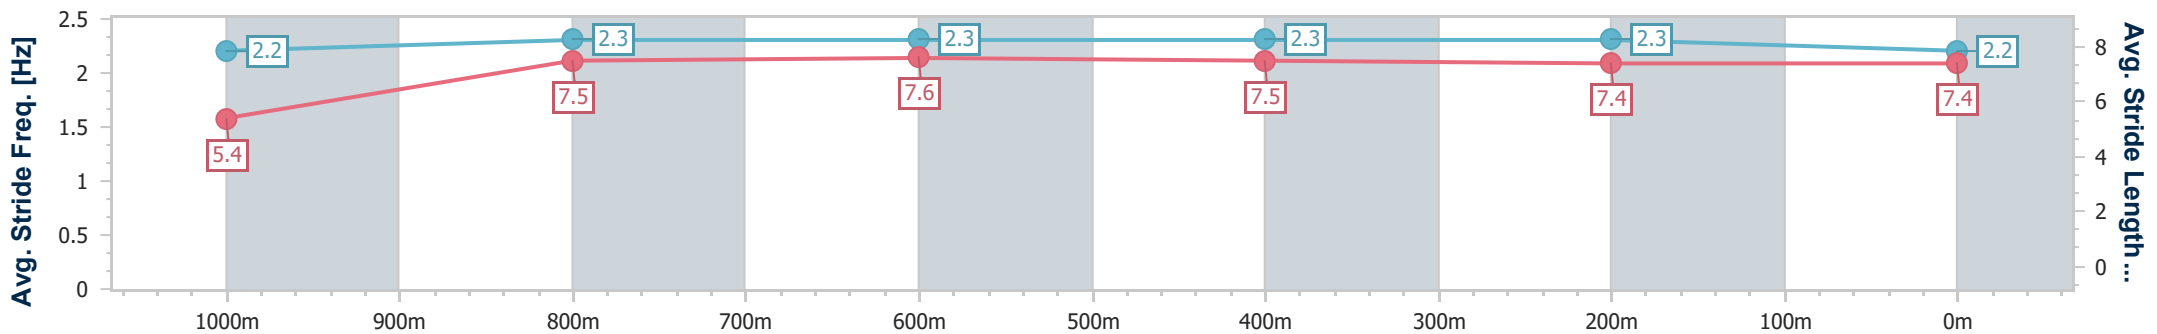

- [] Ranking at each section and finish
- .-.- No data available at this section
- NA No data available

Horse/Jockey Name	As The Days Go By
Final Rank	9
Fastest Section Time (Section)	0:08.70 (Overall)
Top Speed [km/h] (Section)	63.1 (1000m)
Race State	Finished

Toowoomba QLD Professional
Race 3: THANK YOU TTC LONG AND LIFE MEMBERS Maiden Plate - 1100m

10 February 2024 - 18:35

Track Rating: Good 3, Weather: Fine, Rail Position: +4m Entire

Section	Overall	1000m	800m	600m	400m	200m
Section Times	1:09.17 [9] (0:08.70)	1:00.47 [9] (0:11.85)	0:48.62 [9] (0:11.95)	0:36.67 [10] (0:12.26)	0:24.41 [10] (0:12.09)	0:12.32 [9] (0:12.32)
Average Speed [km/h]	41.5	61.7	61.6	60.5	60.9	58.3
Top Speed [km/h]	59.4	63.1	62.5	61.8	62.1	59.8
Avg. Dist. to Rail [m]	8.8	5.5	6.3	5.9	5.0	4.8
Avg. Stride Freq. [Hz]	2.2	2.3	2.3	2.3	2.3	2.2
Avg. Stride Length [m]	5.4	7.5	7.6	7.5	7.4	7.4