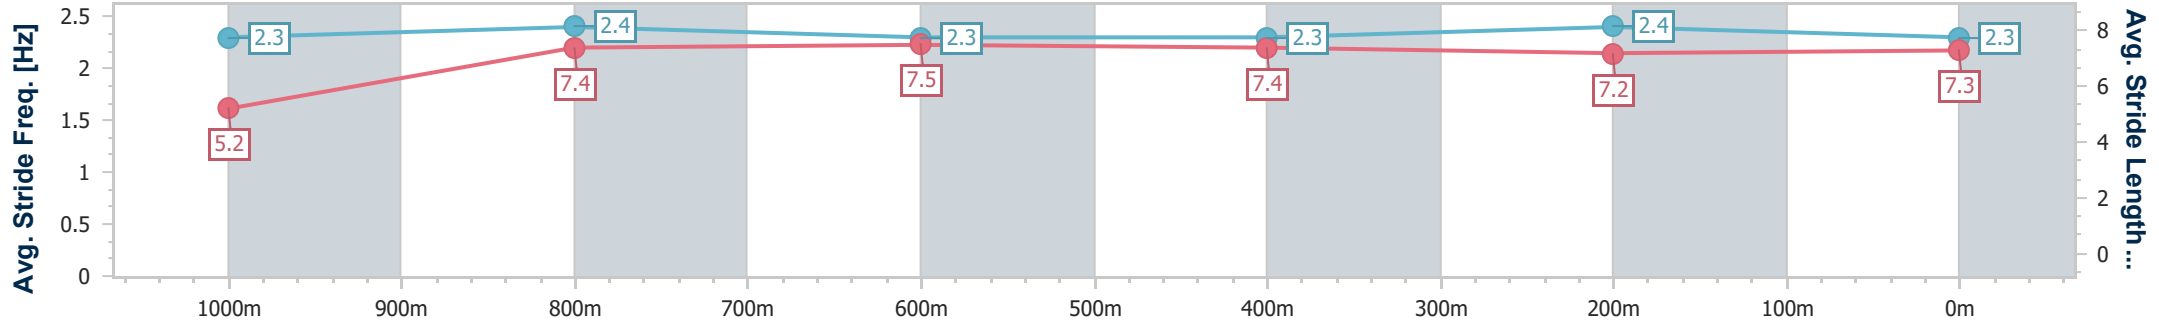

Horse/Jockey Name	Time To Launch
Final Rank	2
Fastest Section Time (Section)	0:08.45 (Overall)
Top Speed [km/h] (Section)	65.0 (1000m)
Race State	Finished

Toowoomba QLD Professional
Race 3: THANK YOU TTC LONG AND LIFE MEMBERS Maiden Plate - 1100m

10 February 2024 - 18:35

Track Rating: Good 3, Weather: Fine, Rail Position: +4m Entire

Section	Overall	1000m	800m	600m	400m	200m
Section Times	1:07.36 [2] (0:08.45)	0:58.91 [4] (0:11.52)	0:47.39 [3] (0:11.77)	0:35.62 [3] (0:11.94)	0:23.68 [3] (0:11.82)	0:11.86 [2] (0:11.86)
Average Speed [km/h]	42.6	64.0	62.5	62.0	61.8	60.8
Top Speed [km/h]	64.1	65.0	64.8	63.4	63.4	62.4
Avg. Dist. to Rail [m]	12.1	6.4	5.9	5.2	4.1	3.0
Avg. Stride Freq. [Hz]	2.3	2.4	2.3	2.3	2.4	2.3
Avg. Stride Length [m]	5.2	7.4	7.5	7.4	7.2	7.3

- [ ] Ranking at each section and finish
- -.-.- No data available at this section
- NA No data available