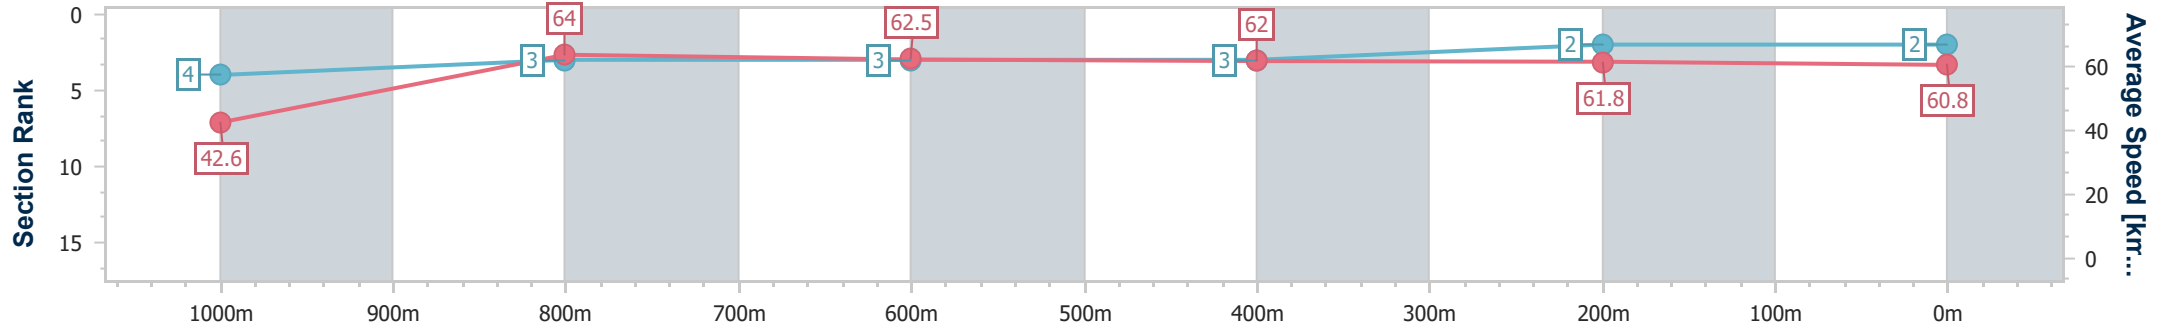

Horse/Jockey Name	Time To Launch
Final Rank	2
Fastest Section Time (Section)	0:08.45 (Overall)
Top Speed [km/h] (Section)	65.0 (1000m)
Race State	Finished

Toowoomba QLD Professional
Race 3: THANK YOU TTC LONG AND LIFE MEMBERS Maiden Plate - 1100m

10 February 2024 - 18:35

Track Rating: Good 3, Weather: Fine, Rail Position: +4m Entire

Section	Overall	1000m	800m	600m	400m	200m
Section Times	1:07.36 [2] (0:08.45)	0:58.91 [4] (0:11.52)	0:47.39 [3] (0:11.77)	0:35.62 [3] (0:11.94)	0:23.68 [3] (0:11.82)	0:11.86 [2] (0:11.86)
Average Speed [km/h]	42.6	64.0	62.5	62.0	61.8	60.8
Top Speed [km/h]	64.1	65.0	64.8	63.4	63.4	62.4
Avg. Dist. to Rail [m]	12.1	6.4	5.9	5.2	4.1	3.0
Avg. Stride Freq. [Hz]	2.3	2.4	2.3	2.3	2.4	2.3
Avg. Stride Length [m]	5.2	7.4	7.5	7.4	7.2	7.3

- [ ] Ranking at each section and finish
- -.-.- No data available at this section
- NA No data available