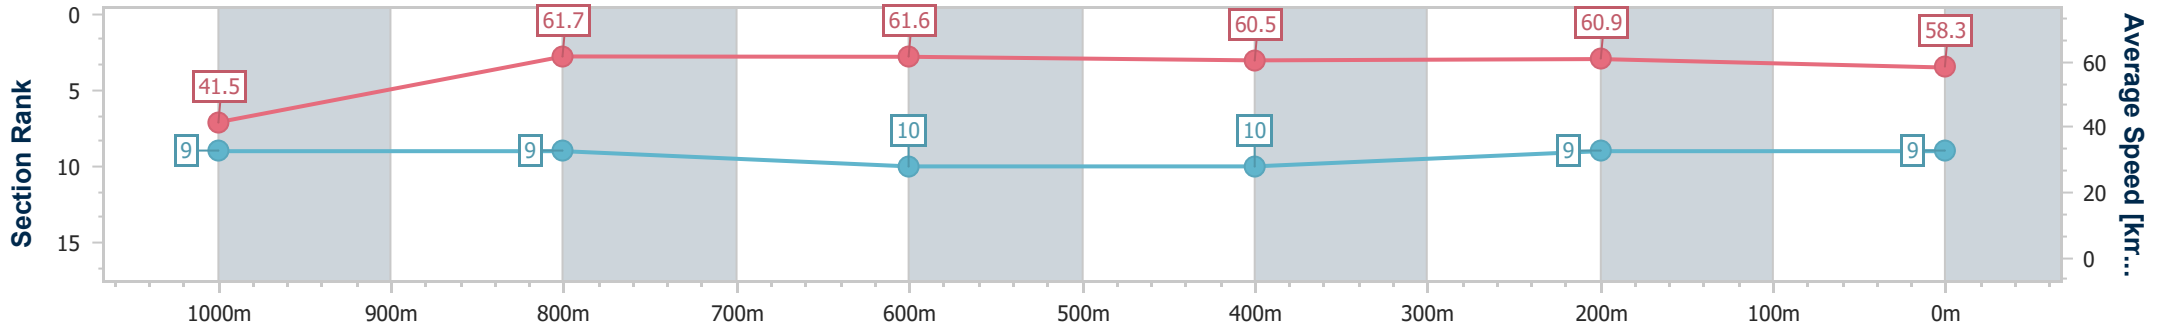

Horse/Jockey Name	As The Days Go By
Final Rank	9
Fastest Section Time (Section)	0:08.70 (Overall)
Top Speed [km/h] (Section)	63.1 (1000m)
Race State	Finished

Toowoomba QLD Professional
Race 3: THANK YOU TTC LONG AND LIFE MEMBERS Maiden Plate - 1100m

10 February 2024 - 18:35

Track Rating: Good 3, Weather: Fine, Rail Position: +4m Entire

Section	Overall	1000m	800m	600m	400m	200m
Section Times	1:09.17 [9] (0:08.70)	1:00.47 [9] (0:11.85)	0:48.62 [9] (0:11.95)	0:36.67 [10] (0:12.26)	0:24.41 [10] (0:12.09)	0:12.32 [9] (0:12.32)
Average Speed [km/h]	41.5	61.7	61.6	60.5	60.9	58.3
Top Speed [km/h]	59.4	63.1	62.5	61.8	62.1	59.8
Avg. Dist. to Rail [m]	8.8	5.5	6.3	5.9	5.0	4.8
Avg. Stride Freq. [Hz]	2.2	2.3	2.3	2.3	2.3	2.2
Avg. Stride Length [m]	5.4	7.5	7.6	7.5	7.4	7.4

- [ ] Ranking at each section and finish
- -.-.- No data available at this section
- NA No data available