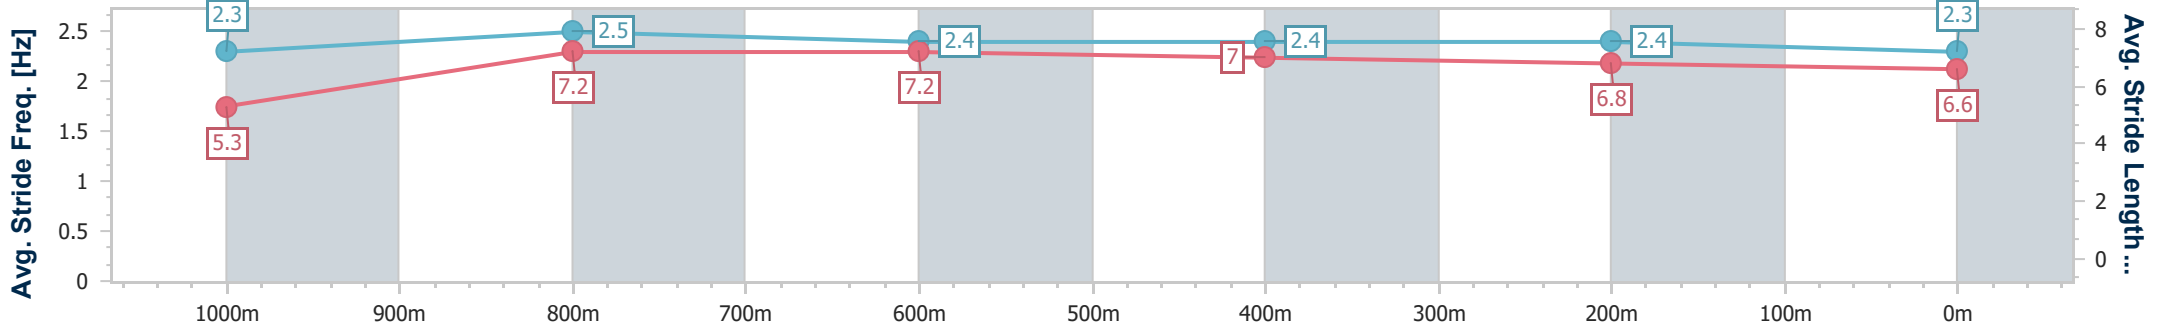

Horse/Jockey Name	La Harri
Final Rank	8
Fastest Section Time (Section)	0:08.38 (Overall)
Top Speed [km/h] (Section)	65.3 (1000m)
Race State	Finished

Toowoomba QLD Professional
Race 3: THANK YOU TTC LONG AND LIFE MEMBERS Maiden
Plate - 1100m

10 February 2024 - 18:35

Track Rating: Good 3, Weather: Fine, Rail Position: +4m Entire

Section	Overall	1000m	800m	600m	400m	200m
Section Times	1:08.88 [8] (0:08.38)	1:00.50 [2] (0:11.34)	0:49.16 [1] (0:11.70)	0:37.46 [1] (0:12.07)	0:25.39 [2] (0:12.45)	0:12.94 [5] (0:12.94)
Average Speed [km/h]	42.8	64.9	62.6	61.2	58.4	55.5
Top Speed [km/h]	62.9	65.3	64.9	62.5	60.3	57.8
Avg. Dist. to Rail [m]	15.3	8.0	5.0	4.6	2.7	2.5
Avg. Stride Freq. [Hz]	2.3	2.5	2.4	2.4	2.4	2.3
Avg. Stride Length [m]	5.3	7.2	7.2	7.0	6.8	6.6

- [ ] Ranking at each section and finish
- -.-.- No data available at this section
- NA No data available