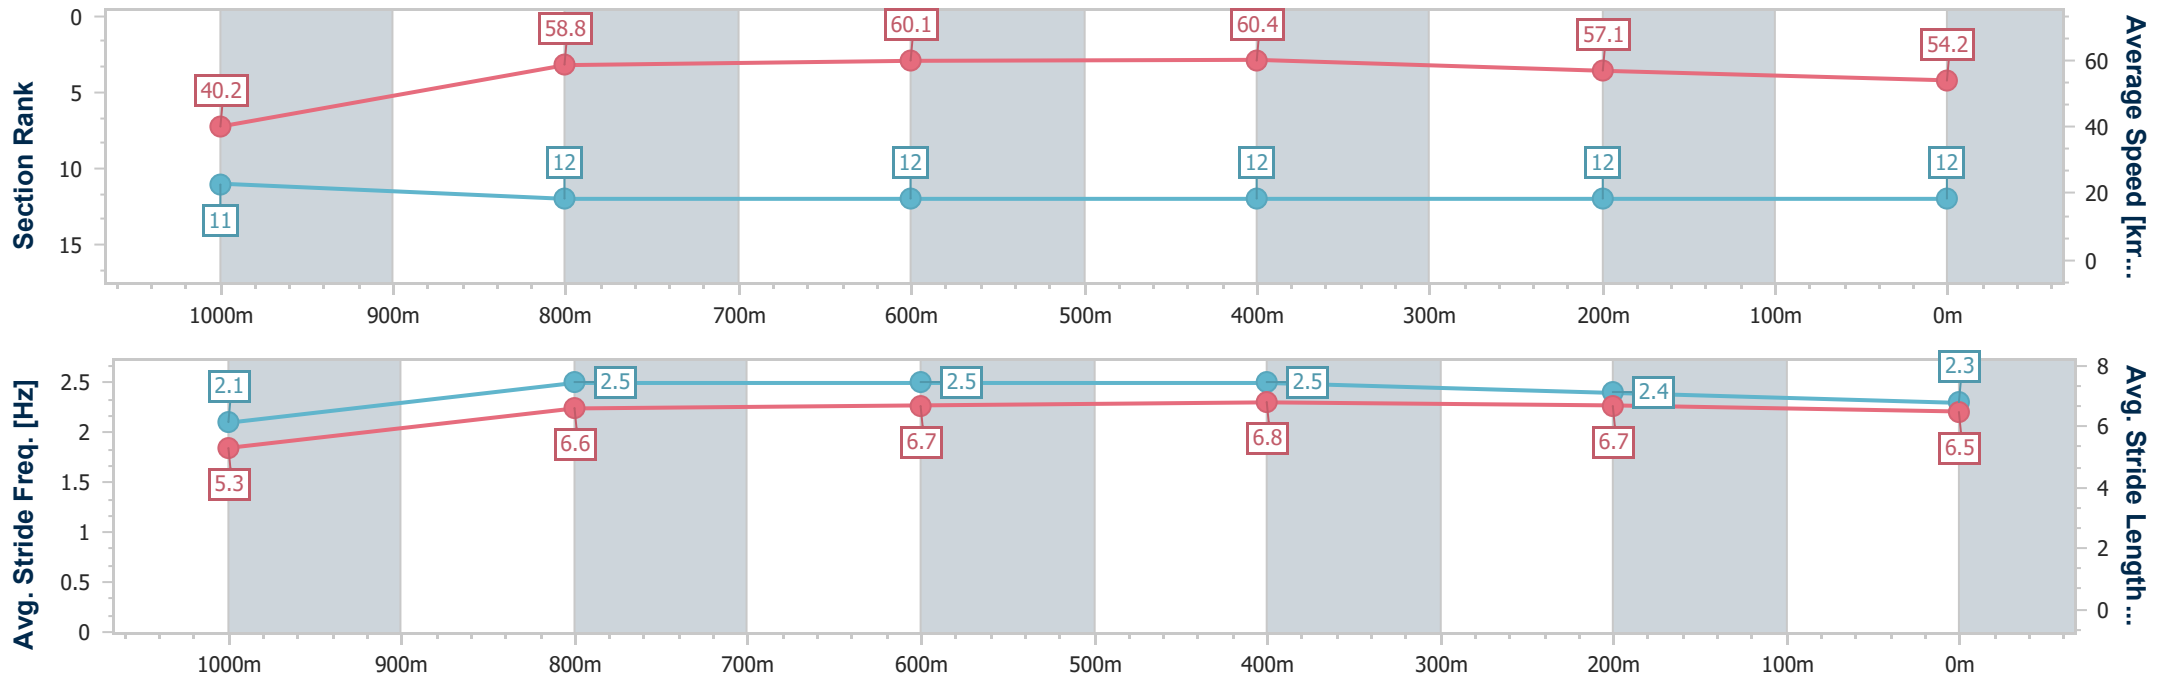

Toowoomba QLD Professional
Race 3: THANK YOU TTC LONG AND LIFE MEMBERS Maiden Plate - 1100m

10 February 2024 - 18:35

Track Rating: Good 3, Weather: Fine, Rail Position: +4m Entire

Section	Overall	1000m	800m	600m	400m	200m
Section Times	1:09.84 [11] (0:08.92)	1:00.92 [10] (0:11.90)	0:49.02 [11] (0:11.96)	0:37.06 [11] (0:12.32)	0:24.74 [11] (0:12.28)	0:12.46 [11] (0:12.46)
Average Speed [km/h]	40.4	61.6	61.0	59.7	59.4	57.6
Top Speed [km/h]	59.0	62.9	62.1	61.4	60.2	58.7
Avg. Dist. to Rail [m]	8.9	5.2	3.7	4.1	2.9	4.2
Avg. Stride Freq. [Hz]	2.1	2.2	2.2	2.2	2.2	2.1
Avg. Stride Length [m]	5.4	7.7	7.7	7.6	7.5	7.4

- [] Ranking at each section and finish
- .-.- No data available at this section
- NA No data available

Horse/Jockey Name	Defderfy
Final Rank	12
Fastest Section Time (Section)	0:08.95 (Overall)
Top Speed [km/h] (Section)	62.2 (600m)
Race State	Finished

Toowoomba QLD Professional
Race 3: THANK YOU TTC LONG AND LIFE MEMBERS Maiden Plate - 1100m

10 February 2024 - 18:35

Track Rating: Good 3, Weather: Fine, Rail Position: +4m Entire

Section	Overall	1000m	800m	600m	400m	200m
Section Times	1:11.74 [12] (0:08.95)	1:02.79 [11] (0:12.40)	0:50.39 [12] (0:12.19)	0:38.20 [12] (0:12.20)	0:26.00 [12] (0:12.74)	0:13.26 [12] (0:13.26)
Average Speed [km/h]	40.2	58.8	60.1	60.4	57.1	54.2
Top Speed [km/h]	56.2	60.4	61.6	62.2	58.8	58.1
Avg. Dist. to Rail [m]	7.3	4.3	5.5	4.4	2.9	4.1
Avg. Stride Freq. [Hz]	2.1	2.5	2.5	2.5	2.4	2.3
Avg. Stride Length [m]	5.3	6.6	6.7	6.8	6.7	6.5

- [] Ranking at each section and finish
- .-.- No data available at this section
- NA No data available