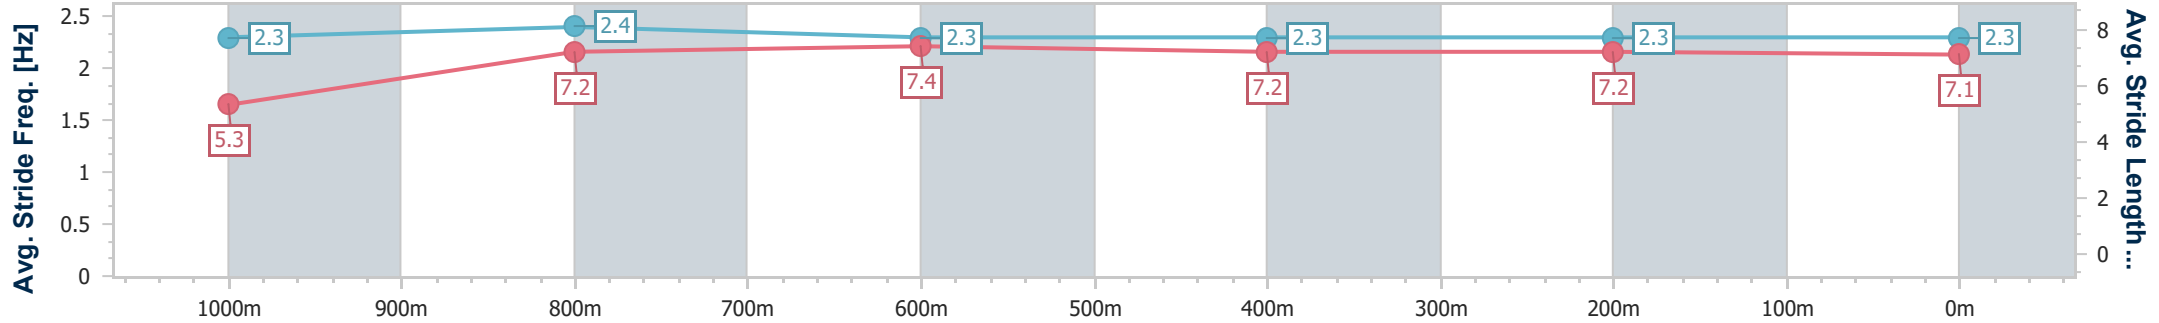

Horse/Jockey Name	Battalion
Final Rank	6
Fastest Section Time (Section)	0:08.42 (Overall)
Top Speed [km/h] (Section)	63.9 (1000m)
Race State	Finished

Toowoomba QLD Professional
Race 3: THANK YOU TTC LONG AND LIFE MEMBERS Maiden
Plate - 1100m

10 February 2024 - 18:35

Track Rating: Good 3, Weather: Fine, Rail Position: +4m Entire

Section	Overall	1000m	800m	600m	400m	200m
Section Times	1:08.33 [6] (0:08.42)	0:59.91 [3] (0:11.66)	0:48.25 [4] (0:11.72)	0:36.53 [4] (0:11.91)	0:24.62 [4] (0:12.20)	0:12.42 [4] (0:12.42)
Average Speed [km/h]	43.0	62.4	62.3	61.2	59.2	58.0
Top Speed [km/h]	62.0	63.9	63.8	62.6	61.2	59.1
Avg. Dist. to Rail [m]	5.6	4.1	3.0	2.6	1.0	0.5
Avg. Stride Freq. [Hz]	2.3	2.4	2.3	2.3	2.3	2.3
Avg. Stride Length [m]	5.3	7.2	7.4	7.2	7.2	7.1

- [ ] Ranking at each section and finish
- -.-.- No data available at this section
- NA No data available