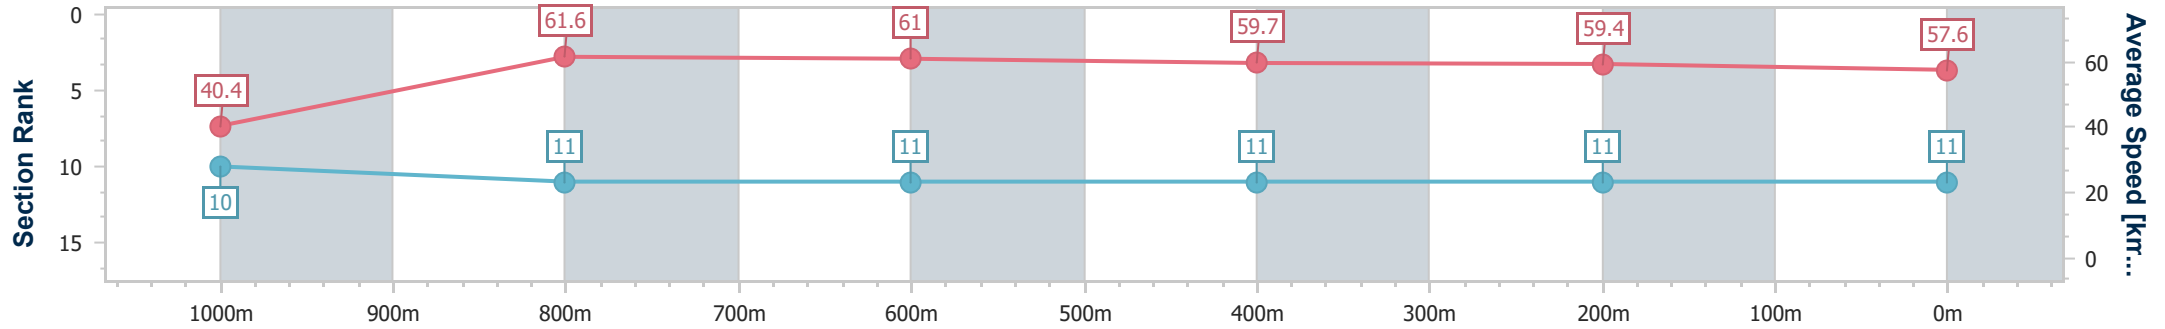

- [] Ranking at each section and finish
- .-.- No data available at this section
- NA No data available

Horse/Jockey Name	Irish Arthur
Final Rank	11
Fastest Section Time (Section)	0:08.92 (Overall)
Top Speed [km/h] (Section)	62.9 (1000m)
Race State	Finished

Toowoomba QLD Professional
Race 3: THANK YOU TTC LONG AND LIFE MEMBERS Maiden Plate - 1100m

10 February 2024 - 18:35

Track Rating: Good 3, Weather: Fine, Rail Position: +4m Entire

Section	Overall	1000m	800m	600m	400m	200m
Section Times	1:09.84 [11] (0:08.92)	1:00.92 [10] (0:11.90)	0:49.02 [11] (0:11.96)	0:37.06 [11] (0:12.32)	0:24.74 [11] (0:12.28)	0:12.46 [11] (0:12.46)
Average Speed [km/h]	40.4	61.6	61.0	59.7	59.4	57.6
Top Speed [km/h]	59.0	62.9	62.1	61.4	60.2	58.7
Avg. Dist. to Rail [m]	8.9	5.2	3.7	4.1	2.9	4.2
Avg. Stride Freq. [Hz]	2.1	2.2	2.2	2.2	2.2	2.1
Avg. Stride Length [m]	5.4	7.7	7.7	7.6	7.5	7.4