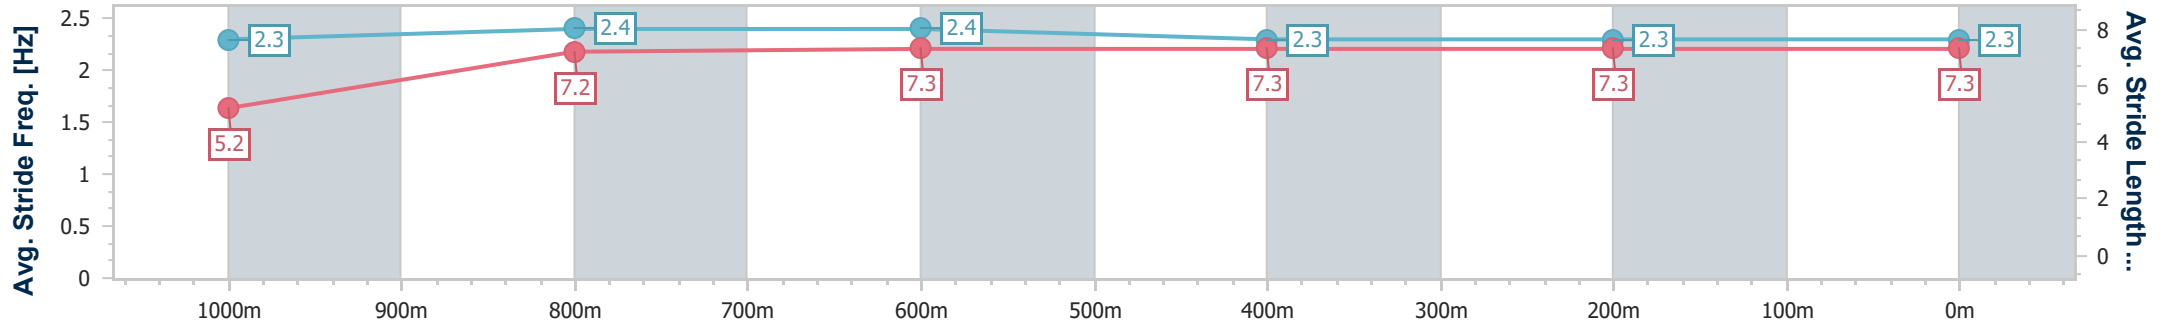

Horse/Jockey Name	Suncraft
Final Rank	4
Fastest Section Time (Section)	0:08.50 (Overall)
Top Speed [km/h] (Section)	64.9 (1000m)
Race State	Finished

Toowoomba QLD Professional
Race 3: THANK YOU TTC LONG AND LIFE MEMBERS Maiden
Plate - 1100m

10 February 2024 - 18:35

Track Rating: Good 3, Weather: Fine, Rail Position: +4m Entire

Section	Overall	1000m	800m	600m	400m	200m
Section Times	1:07.94 [4] (0:08.50)	0:59.44 [7] (0:11.69)	0:47.75 [5] (0:11.77)	0:35.98 [5] (0:11.89)	0:24.09 [5] (0:12.01)	0:12.08 [3] (0:12.08)
Average Speed [km/h]	42.6	62.3	62.2	61.7	60.9	59.6
Top Speed [km/h]	62.3	64.9	63.5	62.4	61.6	60.0
Avg. Dist. to Rail [m]	11.0	5.0	3.8	3.9	4.4	2.5
Avg. Stride Freq. [Hz]	2.3	2.4	2.4	2.3	2.3	2.3
Avg. Stride Length [m]	5.2	7.2	7.3	7.3	7.3	7.3

- [ ] Ranking at each section and finish
- -.-.- No data available at this section
- NA No data available