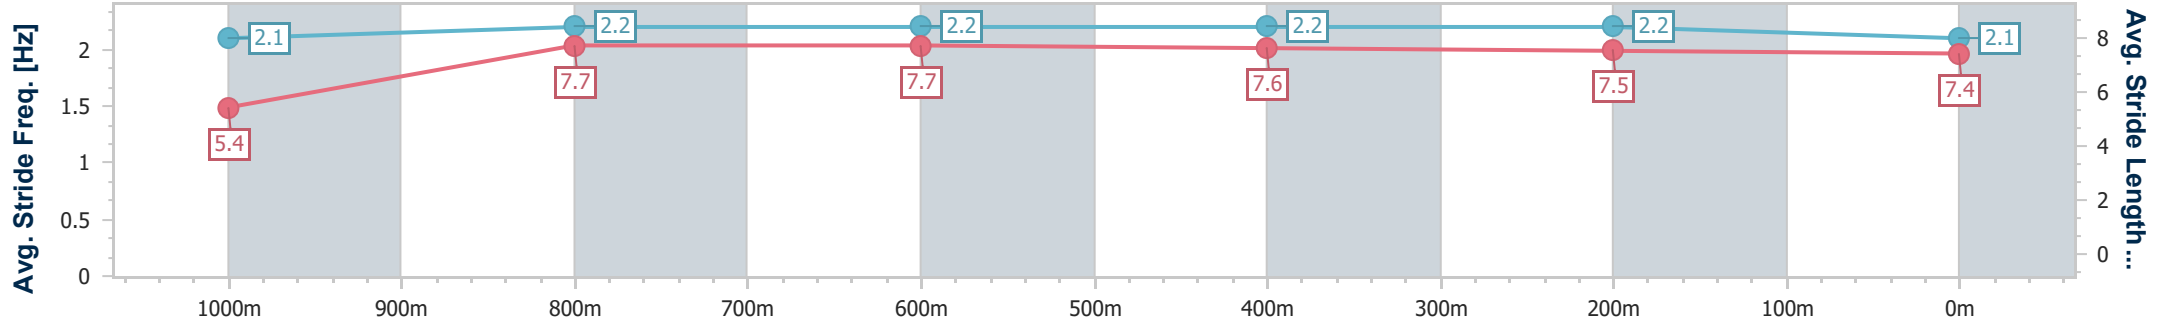

- [] Ranking at each section and finish
- .-.- No data available at this section
- NA No data available

Horse/Jockey Name	Irish Arthur
Final Rank	11
Fastest Section Time (Section)	0:08.92 (Overall)
Top Speed [km/h] (Section)	62.9 (1000m)
Race State	Finished

Toowoomba QLD Professional
Race 3: THANK YOU TTC LONG AND LIFE MEMBERS Maiden Plate - 1100m

10 February 2024 - 18:35

Track Rating: Good 3, Weather: Fine, Rail Position: +4m Entire

Section	Overall	1000m	800m	600m	400m	200m
Section Times	1:09.84 [11] (0:08.92)	1:00.92 [10] (0:11.90)	0:49.02 [11] (0:11.96)	0:37.06 [11] (0:12.32)	0:24.74 [11] (0:12.28)	0:12.46 [11] (0:12.46)
Average Speed [km/h]	40.4	61.6	61.0	59.7	59.4	57.6
Top Speed [km/h]	59.0	62.9	62.1	61.4	60.2	58.7
Avg. Dist. to Rail [m]	8.9	5.2	3.7	4.1	2.9	4.2
Avg. Stride Freq. [Hz]	2.1	2.2	2.2	2.2	2.2	2.1
Avg. Stride Length [m]	5.4	7.7	7.7	7.6	7.5	7.4