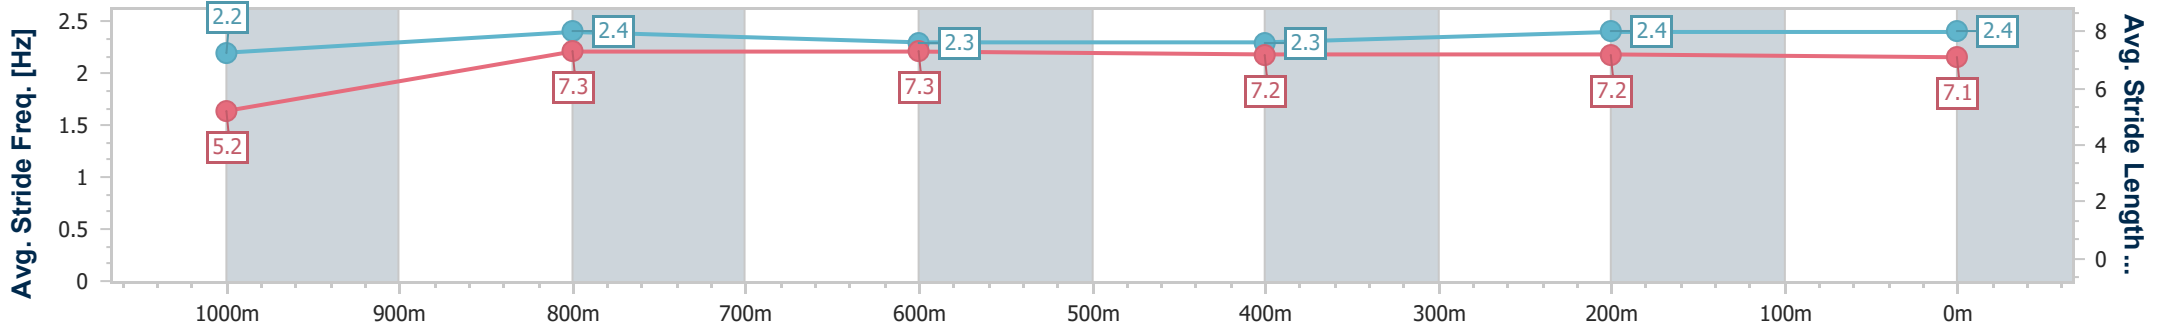

Horse/Jockey Name	Field Of Mars
Final Rank	5
Fastest Section Time (Section)	0:08.97 (Overall)
Top Speed [km/h] (Section)	63.6 (1000m)
Race State	Finished

Toowoomba QLD Professional
Race 3: THANK YOU TTC LONG AND LIFE MEMBERS Maiden Plate - 1100m

10 February 2024 - 18:35

Track Rating: Good 3, Weather: Fine, Rail Position: +4m Entire

Section	Overall	1000m	800m	600m	400m	200m
Section Times	1:07.97 [5] (0:08.97)	0:59.00 [12] (0:11.70)	0:47.30 [10] (0:11.75)	0:35.55 [9] (0:12.12)	0:23.43 [8] (0:11.75)	0:11.68 [8] (0:11.68)
Average Speed [km/h]	40.0	62.1	61.8	60.4	61.8	61.6
Top Speed [km/h]	60.9	63.6	63.1	62.1	62.9	62.7
Avg. Dist. to Rail [m]	6.7	3.2	2.0	3.2	3.0	4.5
Avg. Stride Freq. [Hz]	2.2	2.4	2.3	2.3	2.4	2.4
Avg. Stride Length [m]	5.2	7.3	7.3	7.2	7.2	7.1

- [ ] Ranking at each section and finish
- -.-.- No data available at this section
- NA No data available