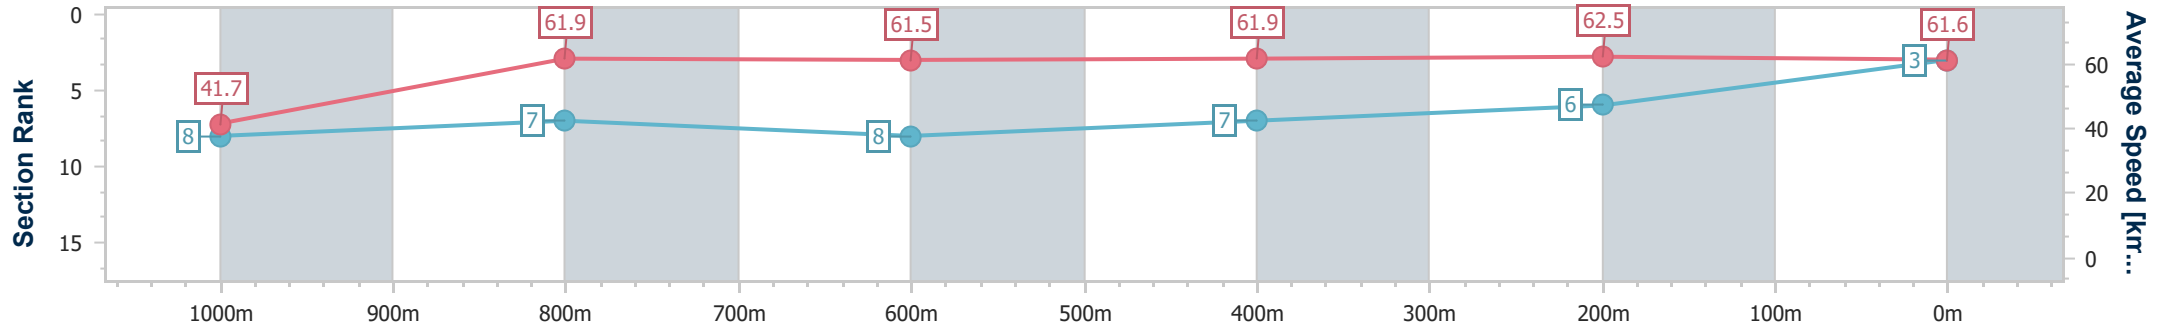

Horse/Jockey Name	Worthy Essgee
Final Rank	3
Fastest Section Time (Section)	0:08.62 (Overall)
Top Speed [km/h] (Section)	63.7 (800m)
Race State	Finished

Toowoomba QLD Professional
Race 3: THANK YOU TTC LONG AND LIFE MEMBERS Maiden Plate - 1100m

10 February 2024 - 18:35

Track Rating: Good 3, Weather: Fine, Rail Position: +4m Entire

Section	Overall	1000m	800m	600m	400m	200m
Section Times	1:07.62 [3] (0:08.62)	0:59.00 [8] (0:11.75)	0:47.25 [7] (0:11.95)	0:35.30 [8] (0:11.90)	0:23.40 [7] (0:11.72)	0:11.68 [6]
Average Speed [km/h]	41.7	61.9	61.5	61.9	62.5	61.6
Top Speed [km/h]	60.5	63.1	63.7	62.9	63.3	63.0
Avg. Dist. to Rail [m]	6.9	4.0	5.5	4.1	5.6	5.0
Avg. Stride Freq. [Hz]	2.2	2.5	2.4	2.4	2.5	2.5
Avg. Stride Length [m]	5.3	7.1	7.1	7.1	6.9	6.8

- [ ] Ranking at each section and finish
- -.-.- No data available at this section
- NA No data available