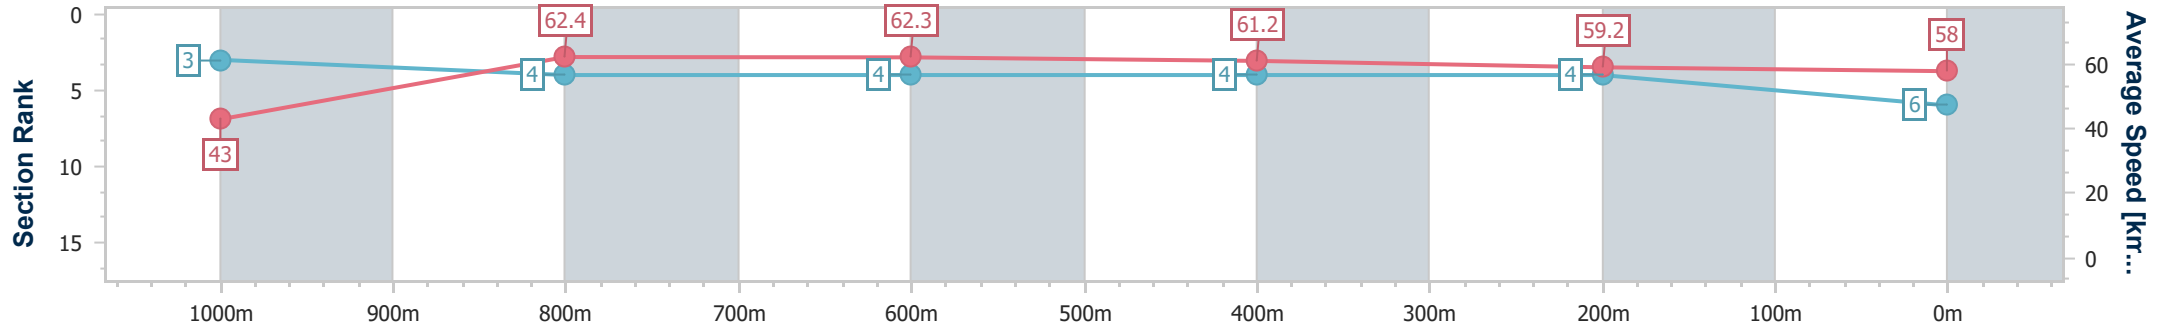

Horse/Jockey Name	Battalion
Final Rank	6
Fastest Section Time (Section)	0:08.42 (Overall)
Top Speed [km/h] (Section)	63.9 (1000m)
Race State	Finished

Toowoomba QLD Professional
Race 3: THANK YOU TTC LONG AND LIFE MEMBERS Maiden
Plate - 1100m

10 February 2024 - 18:35

Track Rating: Good 3, Weather: Fine, Rail Position: +4m Entire

Section	Overall	1000m	800m	600m	400m	200m
Section Times	1:08.33 [6] (0:08.42)	0:59.91 [3] (0:11.66)	0:48.25 [4] (0:11.72)	0:36.53 [4] (0:11.91)	0:24.62 [4] (0:12.20)	0:12.42 [4] (0:12.42)
Average Speed [km/h]	43.0	62.4	62.3	61.2	59.2	58.0
Top Speed [km/h]	62.0	63.9	63.8	62.6	61.2	59.1
Avg. Dist. to Rail [m]	5.6	4.1	3.0	2.6	1.0	0.5
Avg. Stride Freq. [Hz]	2.3	2.4	2.3	2.3	2.3	2.3
Avg. Stride Length [m]	5.3	7.2	7.4	7.2	7.2	7.1

- [ ] Ranking at each section and finish
- -.-.- No data available at this section
- NA No data available