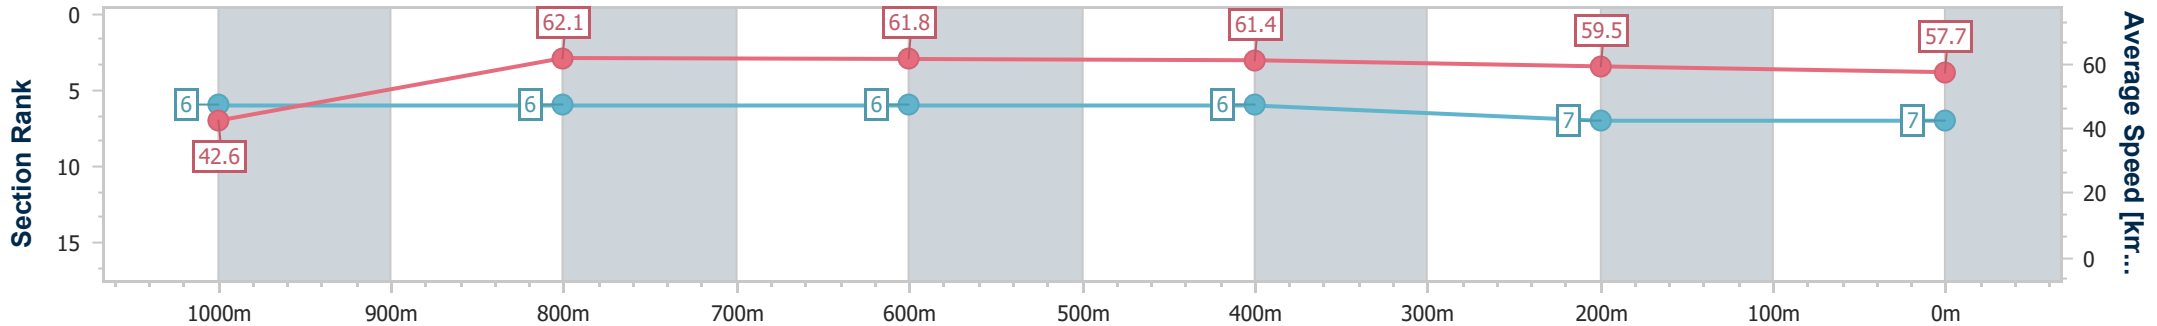

Horse/Jockey Name	Book Of Exodus
Final Rank	7
Fastest Section Time (Section)	0:08.48 (Overall)
Top Speed [km/h] (Section)	64.1 (1000m)
Race State	Finished

Toowoomba QLD Professional
Race 3: THANK YOU TTC LONG AND LIFE MEMBERS Maiden
Plate - 1100m

10 February 2024 - 18:35

Track Rating: Good 3, Weather: Fine, Rail Position: +4m Entire

Section	Overall	1000m	800m	600m	400m	200m
Section Times	1:08.68 [7] (0:08.48)	1:00.20 [6] (0:11.74)	0:48.46 [6] (0:11.84)	0:36.62 [6] (0:11.88)	0:24.74 [6] (0:12.25)	0:12.49 [7] (0:12.49)
Average Speed [km/h]	42.6	62.1	61.8	61.4	59.5	57.7
Top Speed [km/h]	62.0	64.1	63.3	62.0	61.2	59.7
Avg. Dist. to Rail [m]	6.5	4.4	3.9	3.0	3.7	5.4
Avg. Stride Freq. [Hz]	2.3	2.5	2.4	2.4	2.4	2.3
Avg. Stride Length [m]	5.2	6.9	7.2	7.2	7.0	6.9

- [ ] Ranking at each section and finish
- -.-.- No data available at this section
- NA No data available