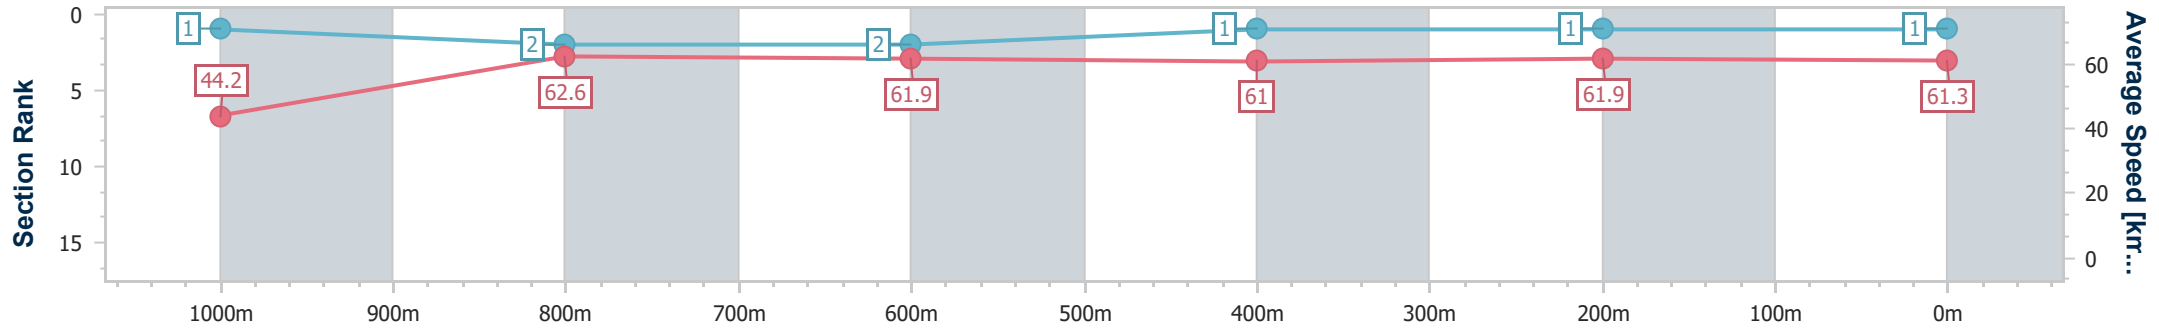

10 February 2024 - 18:35

Track Rating: Good 3, Weather: Fine, Rail Position: +4m Entire

Section	Overall	1000m	800m	600m	400m	200m
Section Times	1:06.91 [1] (0:08.13)	0:58.78 [1] (0:11.60)	0:47.18 [2] (0:11.78)	0:35.40 [2] (0:11.94)	0:23.46 [1] (0:11.71)	0:11.75 [1] (0:11.75)
Average Speed [km/h]	44.2	62.6	61.9	61.0	61.9	61.3
Top Speed [km/h]	60.3	64.0	63.9	62.4	63.3	63.0
Avg. Dist. to Rail [m]	6.6	2.4	3.2	3.0	2.2	0.9
Avg. Stride Freq. [Hz]	2.2	2.4	2.4	2.4	2.4	2.3
Avg. Stride Length [m]	5.7	7.2	7.2	7.1	7.2	7.2