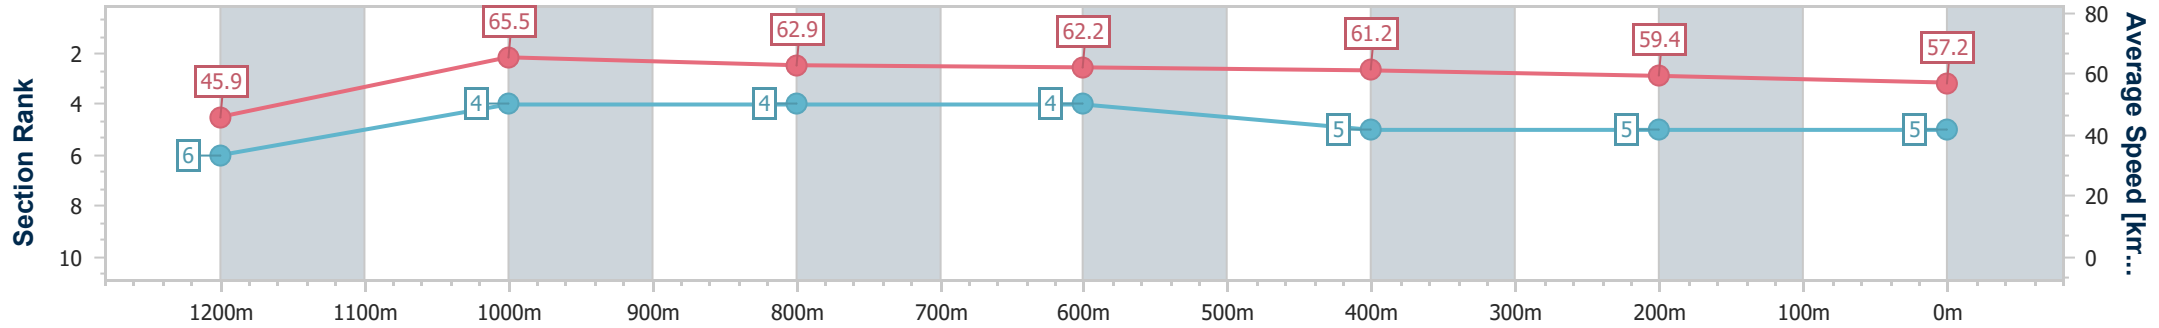

- [] Ranking at each section and finish
- .-.- No data available at this section
- NA No data available

Horse/Jockey Name	Flop Turn River
Final Rank	5
Fastest Section Time (Section)	0:07.89 (Overall)
Top Speed [km/h] (Section)	68.1 (1200m)
Race State	Finished

Toowoomba QLD Professional
Race 4: SHANNON SIGN COMPANY BENCHMARK 65 Handicap
- 1300m

10 February 2024 - 19:10

Track Rating: Good 3, Weather: Fine, Rail Position: +4m Entire

Section	Overall	1200m	1000m	800m	600m	400m	200m
Section Times	1:19.41 [5] (0:07.89)	1:11.52 [6] (0:11.00)	1:00.52 [4] (0:11.62)	0:48.90 [4] (0:11.78)	0:37.12 [4] (0:12.10)	0:25.02 [5] (0:12.44)	0:12.58 [5] (0:12.58)
Average Speed [km/h]	45.9	65.5	62.9	62.2	61.2	59.4	57.2
Top Speed [km/h]	61.9	68.1	63.7	63.1	62.8	61.2	58.2
Avg. Dist. to Rail [m]	11.2	6.5	4.3	5.1	5.4	8.1	8.2
Avg. Stride Freq. [Hz]	2.2	2.5	2.4	2.4	2.4	2.4	2.3
Avg. Stride Length [m]	5.9	7.2	7.4	7.3	7.2	7.0	6.8