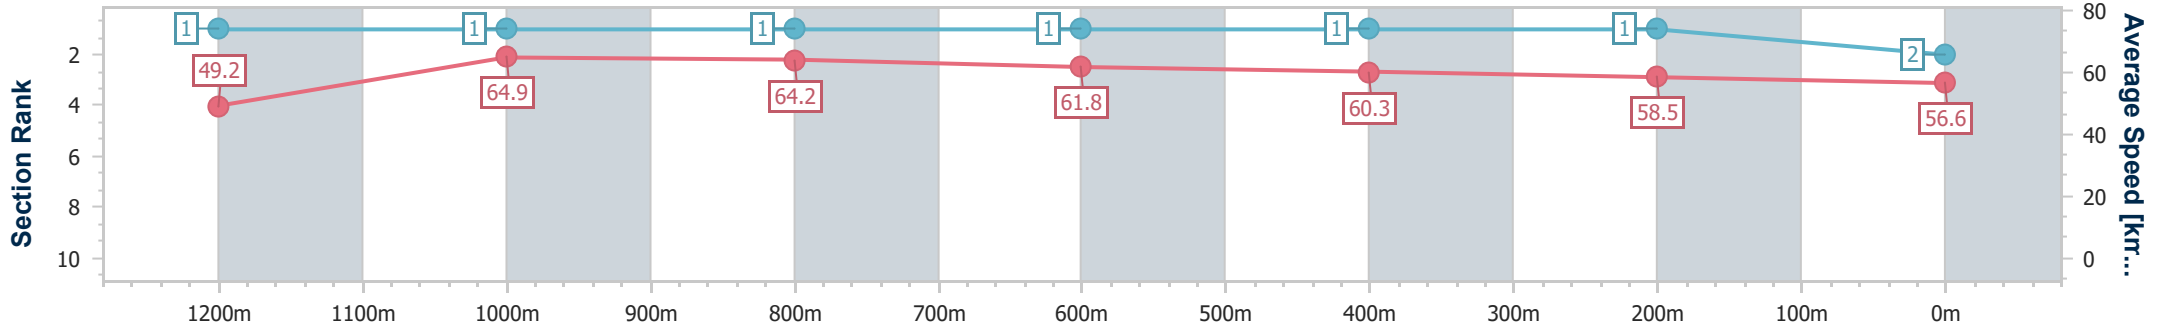

Horse/Jockey Name	Dazzling Flash
Final Rank	2
Fastest Section Time (Section)	0:07.36 (Overall)
Top Speed [km/h] (Section)	66.8 (1200m)
Race State	Finished

Toowoomba QLD Professional
Race 4: SHANNON SIGN COMPANY BENCHMARK 65 Handicap
- 1300m

10 February 2024 - 19:10

Track Rating: Good 3, Weather: Fine, Rail Position: +4m Entire

Section	Overall	1200m	1000m	800m	600m	400m	200m
Section Times	1:18.92 [2] (0:07.36)	1:11.56 [1] (0:11.12)	1:00.44 [1] (0:11.27)	0:49.17 [1] (0:11.87)	0:37.30 [1] (0:12.10)	0:25.20 [1] (0:12.50)	0:12.70 [1] (0:12.70)
Average Speed [km/h]	49.2	64.9	64.2	61.8	60.3	58.5	56.6
Top Speed [km/h]	61.6	66.8	65.8	63.0	63.2	58.9	57.9
Avg. Dist. to Rail [m]	5.2	2.7	1.7	4.8	3.1	3.5	3.9
Avg. Stride Freq. [Hz]	2.2	2.3	2.3	2.3	2.3	2.3	2.2
Avg. Stride Length [m]	6.3	7.7	7.7	7.4	7.4	7.2	7.2

- [ ] Ranking at each section and finish
- -.-.- No data available at this section
- NA No data available