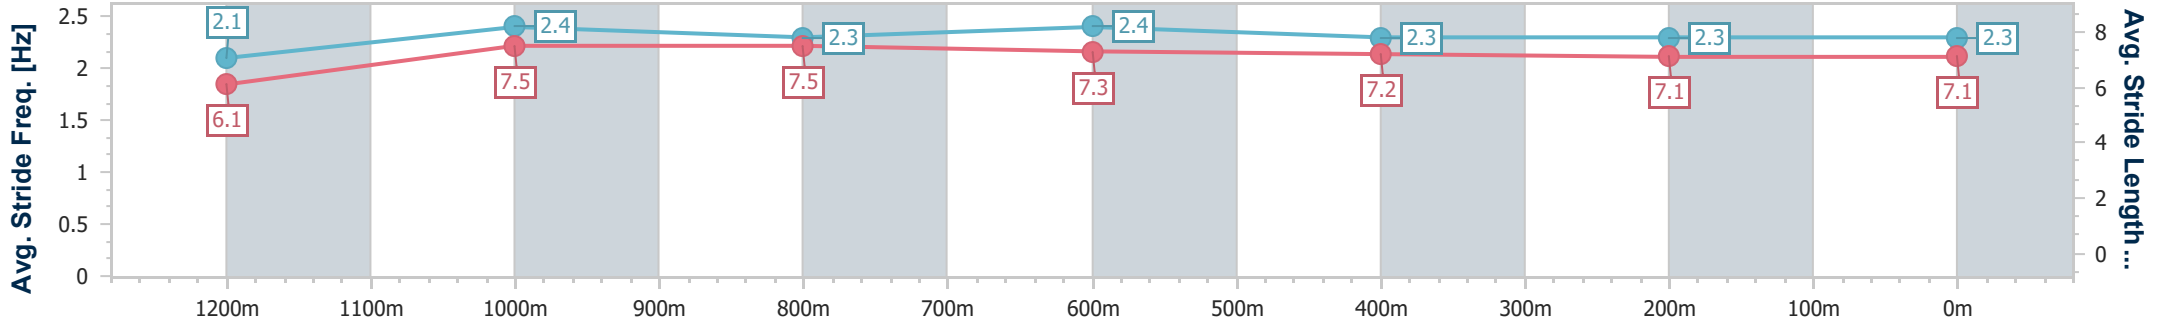

Horse/Jockey Name	Prepotent
Final Rank	1
Fastest Section Time (Section)	0:07.79 (Overall)
Top Speed [km/h] (Section)	66.0 (1200m)
Race State	Finished

Toowoomba QLD Professional
Race 4: SHANNON SIGN COMPANY BENCHMARK 65 Handicap
- 1300m

10 February 2024 - 19:10

Track Rating: Good 3, Weather: Fine, Rail Position: +4m Entire

Section	Overall	1200m	1000m	800m	600m	400m	200m
Section Times	1:18.90 [1] (0:07.79)	1:11.11 [4] (0:11.22)	0:59.89 [5] (0:11.52)	0:48.37 [5] (0:11.77)	0:36.60 [5] (0:12.01)	0:24.59 [4] (0:12.28)	0:12.31 [3] (0:12.31)
Average Speed [km/h]	46.4	64.3	63.2	62.2	60.9	59.7	58.3
Top Speed [km/h]	59.9	66.0	64.3	63.6	62.9	60.4	60.1
Avg. Dist. to Rail [m]	11.7	6.3	4.0	3.6	3.3	5.1	6.2
Avg. Stride Freq. [Hz]	2.1	2.4	2.3	2.4	2.3	2.3	2.3
Avg. Stride Length [m]	6.1	7.5	7.5	7.3	7.2	7.1	7.1

- [ ] Ranking at each section and finish
- -.-.- No data available at this section
- NA No data available