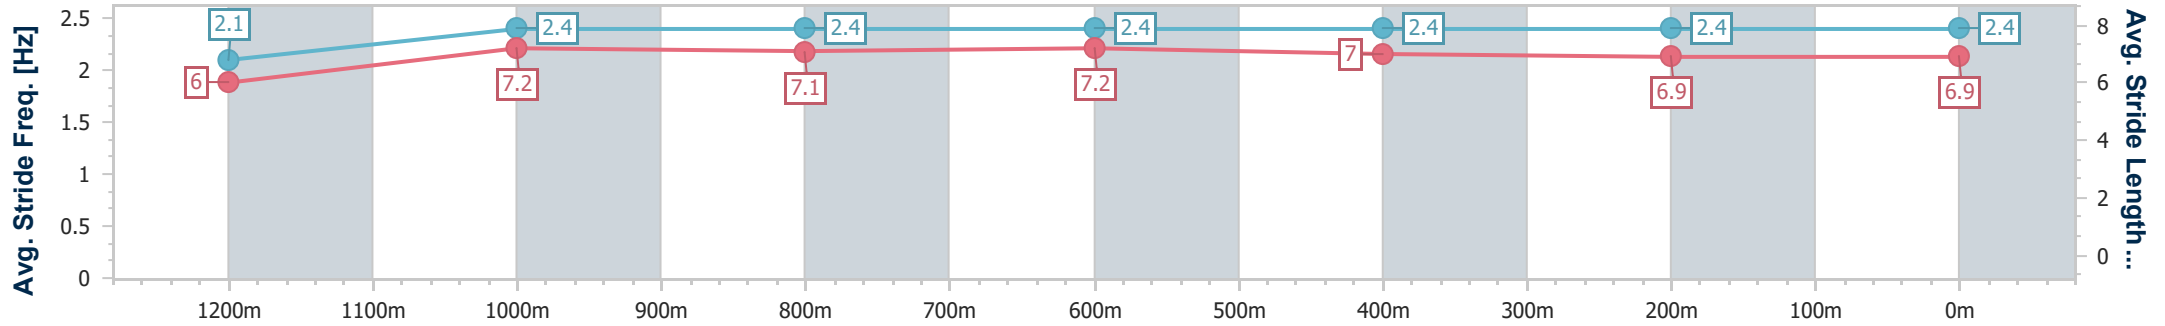

Toowoomba QLD Professional
Race 4: SHANNON SIGN COMPANY BENCHMARK 65 Handicap
- 1300m

10 February 2024 - 19:10

Track Rating: Good 3, Weather: Fine, Rail Position: +4m Entire

Section	Overall	1200m	1000m	800m	600m	400m	200m
Section Times	1:19.39 [4] (0:08.01)	1:11.38 [7] (0:11.36)	1:00.02 [7] (0:11.76)	0:48.26 [7] (0:11.77)	0:36.49 [7] (0:12.20)	0:24.29 [7] (0:12.24)	0:12.05 [7] (0:12.05)
Average Speed [km/h]	44.9	63.4	62.0	62.3	60.7	59.8	59.6
Top Speed [km/h]	60.5	64.9	63.0	63.3	62.9	60.3	60.6
Avg. Dist. to Rail [m]	5.3	3.2	2.6	5.8	5.6	4.0	1.6
Avg. Stride Freq. [Hz]	2.1	2.4	2.4	2.4	2.4	2.4	2.4
Avg. Stride Length [m]	6.0	7.2	7.1	7.2	7.0	6.9	6.9