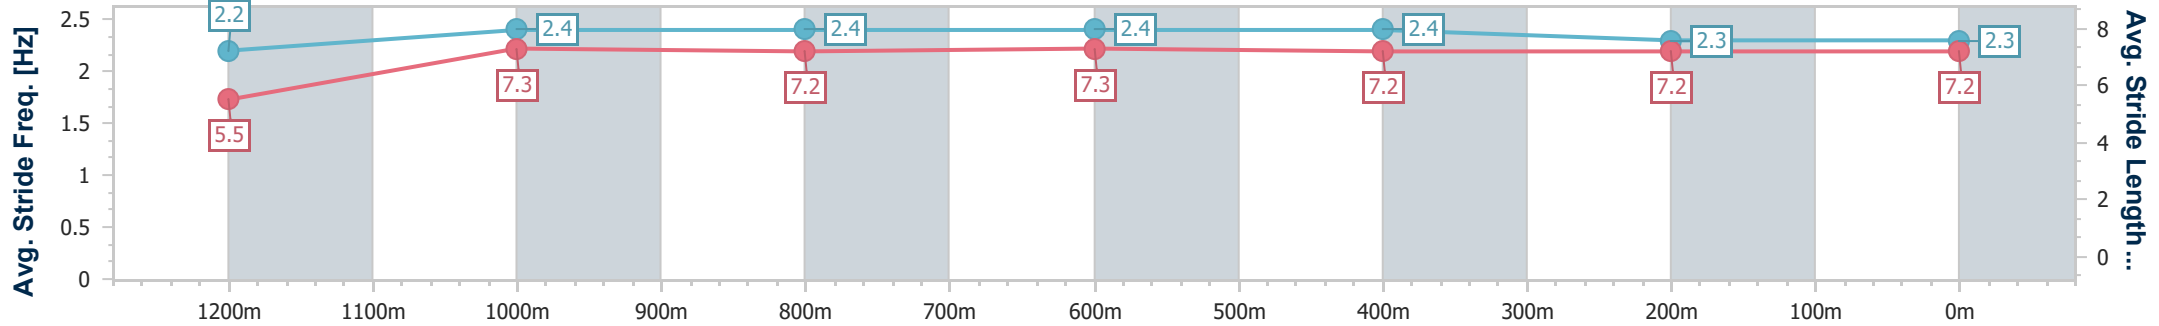

- [] Ranking at each section and finish
- .-.- No data available at this section
- NA No data available

Horse/Jockey Name	Bean Dancing
Final Rank	7
Fastest Section Time (Section)	0:08.36 (Overall)
Top Speed [km/h] (Section)	65.4 (1200m)
Race State	Finished

Toowoomba QLD Professional
Race 4: SHANNON SIGN COMPANY BENCHMARK 65 Handicap
- 1300m

10 February 2024 - 19:10

Track Rating: Good 3, Weather: Fine, Rail Position: +4m Entire

Section	Overall	1200m	1000m	800m	600m	400m	200m
Section Times	1:19.61 [7] (0:08.36)	1:11.25 [10] (0:11.39)	0:59.86 [8] (0:11.78)	0:48.08 [9] (0:11.58)	0:36.50 [9] (0:12.11)	0:24.39 [9] (0:12.21)	0:12.18 [8] (0:12.18)
Average Speed [km/h]	43.0	63.5	61.8	62.9	61.0	60.0	59.1
Top Speed [km/h]	61.0	65.4	63.4	64.3	64.0	61.2	60.1
Avg. Dist. to Rail [m]	11.6	6.4	4.0	3.9	4.5	5.7	5.3
Avg. Stride Freq. [Hz]	2.2	2.4	2.4	2.4	2.4	2.3	2.3
Avg. Stride Length [m]	5.5	7.3	7.2	7.3	7.2	7.2	7.2