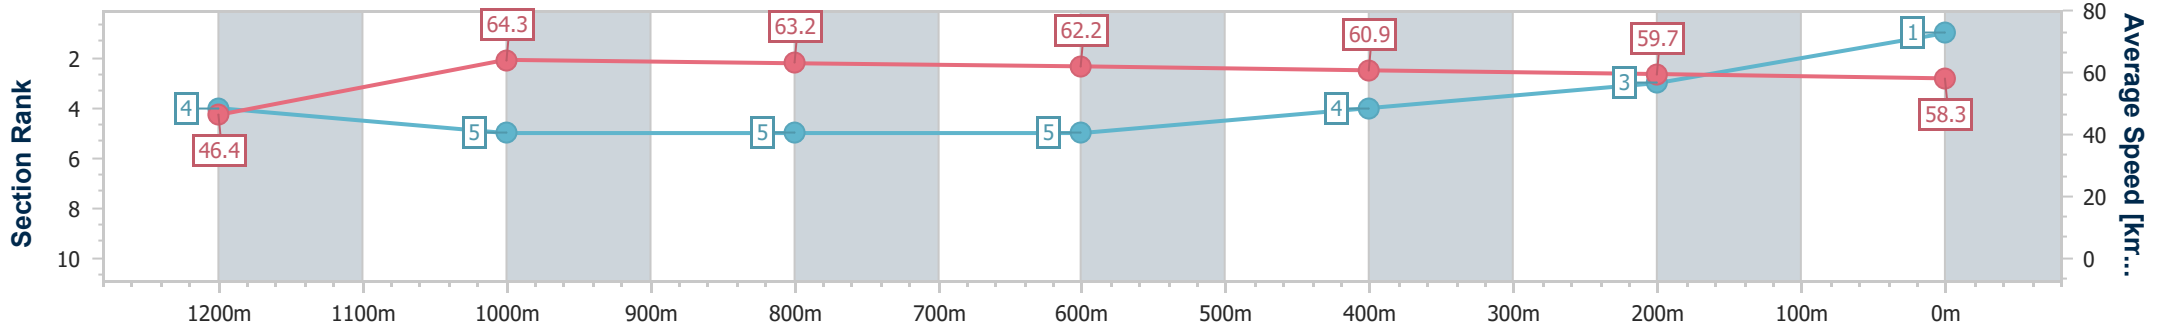

Toowoomba QLD Professional
 Race 4: SHANNON SIGN COMPANY BENCHMARK 65 Handicap
 - 1300m

10 February 2024 - 19:10

Track Rating: Good 3, Weather: Fine, Rail Position: +4m Entire

Section	Overall	1200m	1000m	800m	600m	400m	200m
Section Times	1:18.90 [1] (0:07.79)	1:11.11 [4] (0:11.22)	0:59.89 [5] (0:11.52)	0:48.37 [5] (0:11.77)	0:36.60 [5] (0:12.01)	0:24.59 [4] (0:12.28)	0:12.31 [3] (0:12.31)
Average Speed [km/h]	46.4	64.3	63.2	62.2	60.9	59.7	58.3
Top Speed [km/h]	59.9	66.0	64.3	63.6	62.9	60.4	60.1
Avg. Dist. to Rail [m]	11.7	6.3	4.0	3.6	3.3	5.1	6.2
Avg. Stride Freq. [Hz]	2.1	2.4	2.3	2.4	2.3	2.3	2.3
Avg. Stride Length [m]	6.1	7.5	7.5	7.3	7.2	7.1	7.1