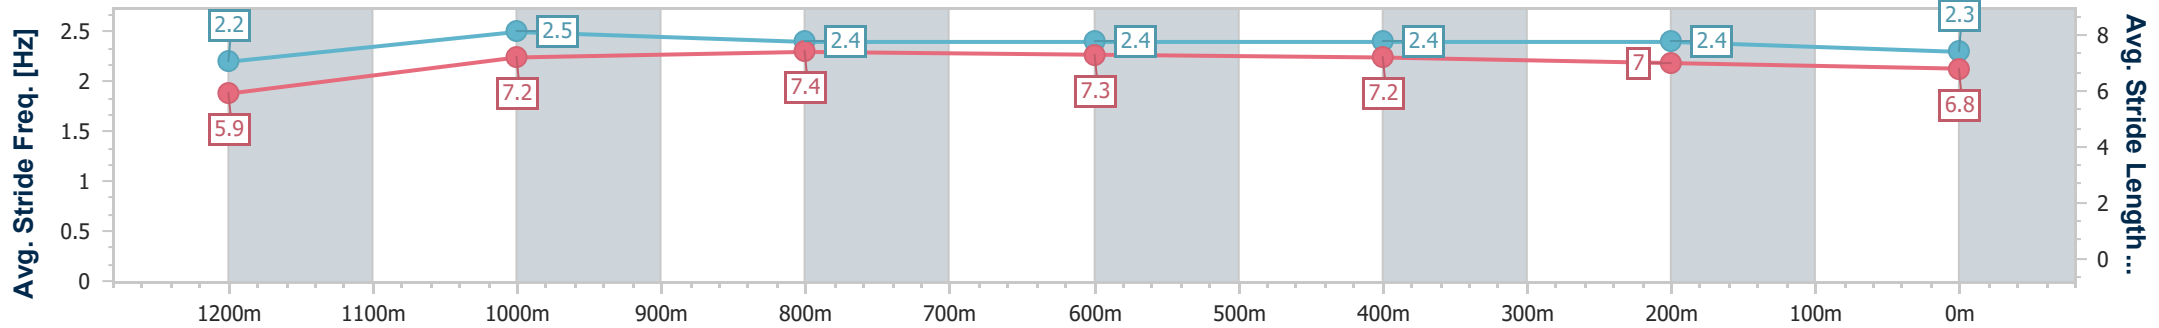

- [] Ranking at each section and finish
- .-.- No data available at this section
- NA No data available

Horse/Jockey Name	Flop Turn River
Final Rank	5
Fastest Section Time (Section)	0:07.89 (Overall)
Top Speed [km/h] (Section)	68.1 (1200m)
Race State	Finished

Toowoomba QLD Professional
Race 4: SHANNON SIGN COMPANY BENCHMARK 65 Handicap
- 1300m

10 February 2024 - 19:10

Track Rating: Good 3, Weather: Fine, Rail Position: +4m Entire

Section	Overall	1200m	1000m	800m	600m	400m	200m
Section Times	1:19.41 [5] (0:07.89)	1:11.52 [6] (0:11.00)	1:00.52 [4] (0:11.62)	0:48.90 [4] (0:11.78)	0:37.12 [4] (0:12.10)	0:25.02 [5] (0:12.44)	0:12.58 [5] (0:12.58)
Average Speed [km/h]	45.9	65.5	62.9	62.2	61.2	59.4	57.2
Top Speed [km/h]	61.9	68.1	63.7	63.1	62.8	61.2	58.2
Avg. Dist. to Rail [m]	11.2	6.5	4.3	5.1	5.4	8.1	8.2
Avg. Stride Freq. [Hz]	2.2	2.5	2.4	2.4	2.4	2.4	2.3
Avg. Stride Length [m]	5.9	7.2	7.4	7.3	7.2	7.0	6.8