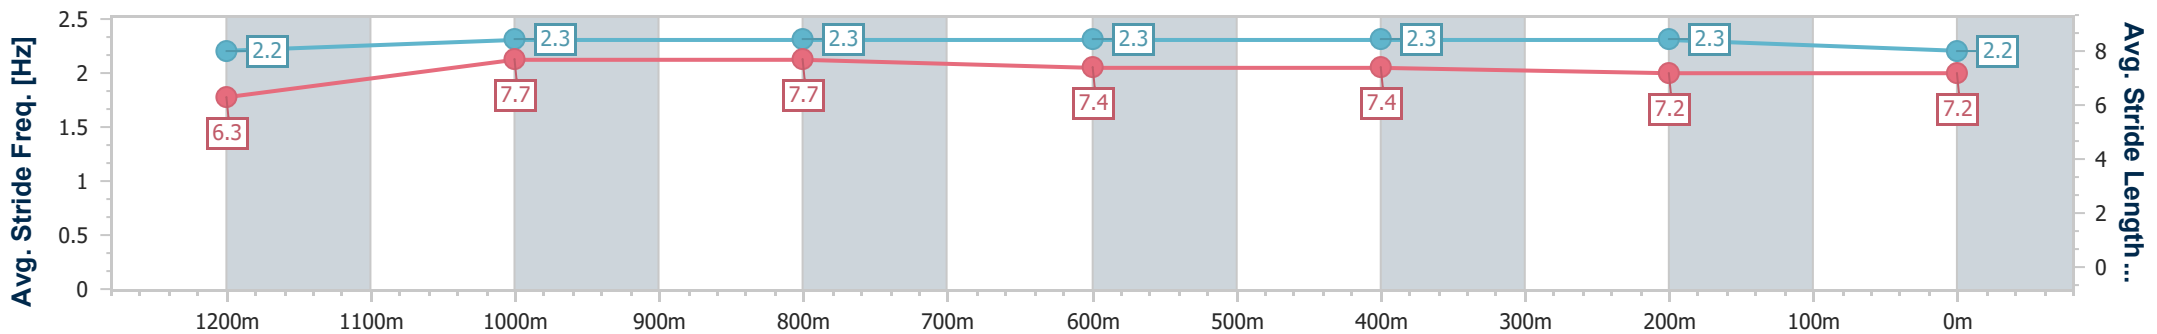

Horse/Jockey Name	Dazzling Flash
Final Rank	2
Fastest Section Time (Section)	0:07.36 (Overall)
Top Speed [km/h] (Section)	66.8 (1200m)
Race State	Finished

Toowoomba QLD Professional
Race 4: SHANNON SIGN COMPANY BENCHMARK 65 Handicap
- 1300m

10 February 2024 - 19:10

Track Rating: Good 3, Weather: Fine, Rail Position: +4m Entire

Section	Overall	1200m	1000m	800m	600m	400m	200m
Section Times	1:18.92 [2] (0:07.36)	1:11.56 [1] (0:11.12)	1:00.44 [1] (0:11.27)	0:49.17 [1] (0:11.87)	0:37.30 [1] (0:12.10)	0:25.20 [1] (0:12.50)	0:12.70 [1] (0:12.70)
Average Speed [km/h]	49.2	64.9	64.2	61.8	60.3	58.5	56.6
Top Speed [km/h]	61.6	66.8	65.8	63.0	63.2	58.9	57.9
Avg. Dist. to Rail [m]	5.2	2.7	1.7	4.8	3.1	3.5	3.9
Avg. Stride Freq. [Hz]	2.2	2.3	2.3	2.3	2.3	2.3	2.2
Avg. Stride Length [m]	6.3	7.7	7.7	7.4	7.4	7.2	7.2

- [ ] Ranking at each section and finish
- -.-.- No data available at this section
- NA No data available