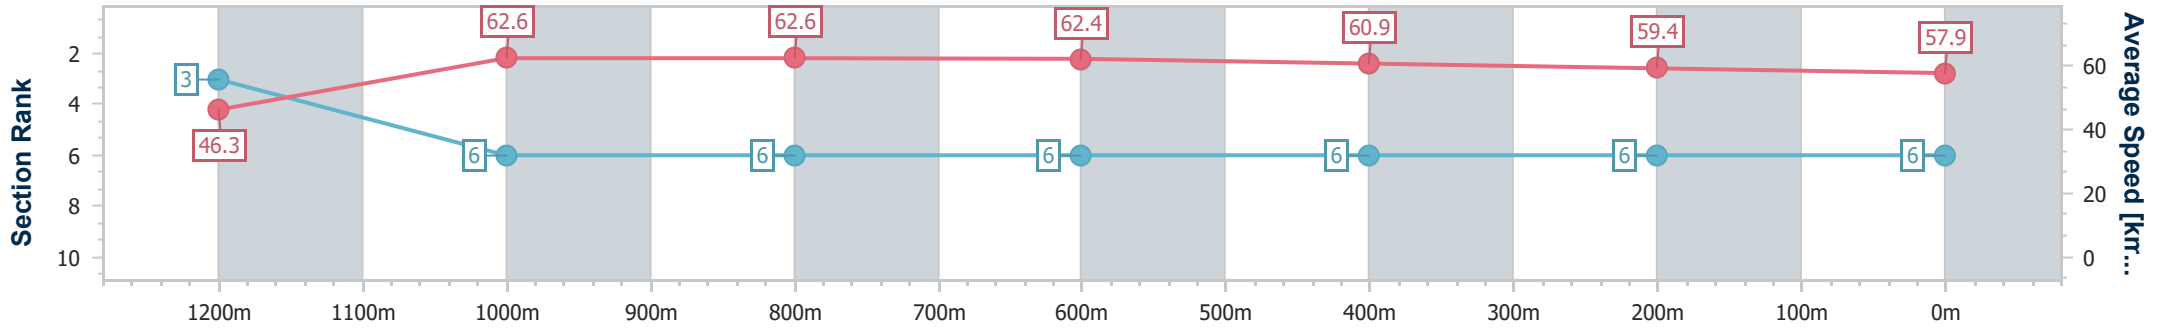

- [] Ranking at each section and finish
- .-.- No data available at this section
- NA No data available

Horse/Jockey Name	Charged
Final Rank	6
Fastest Section Time (Section)	0:07.76 (Overall)
Top Speed [km/h] (Section)	64.6 (1200m)
Race State	Finished

Toowoomba QLD Professional
 Race 4: SHANNON SIGN COMPANY BENCHMARK 65 Handicap
 - 1300m

10 February 2024 - 19:10

Track Rating: Good 3, Weather: Fine, Rail Position: +4m Entire

Section	Overall	1200m	1000m	800m	600m	400m	200m
Section Times	1:19.49 [6] (0:07.76)	1:11.73 [3] (0:11.52)	1:00.21 [6] (0:11.62)	0:48.59 [6] (0:11.72)	0:36.87 [6] (0:12.07)	0:24.80 [6] (0:12.37)	0:12.43 [6] (0:12.43)
Average Speed [km/h]	46.3	62.6	62.6	62.4	60.9	59.4	57.9
Top Speed [km/h]	58.4	64.6	64.3	64.0	63.6	60.7	59.0
Avg. Dist. to Rail [m]	8.9	4.2	3.1	4.9	4.3	5.9	7.6
Avg. Stride Freq. [Hz]	2.1	2.4	2.3	2.3	2.3	2.3	2.3
Avg. Stride Length [m]	6.0	7.3	7.5	7.4	7.2	7.1	7.0