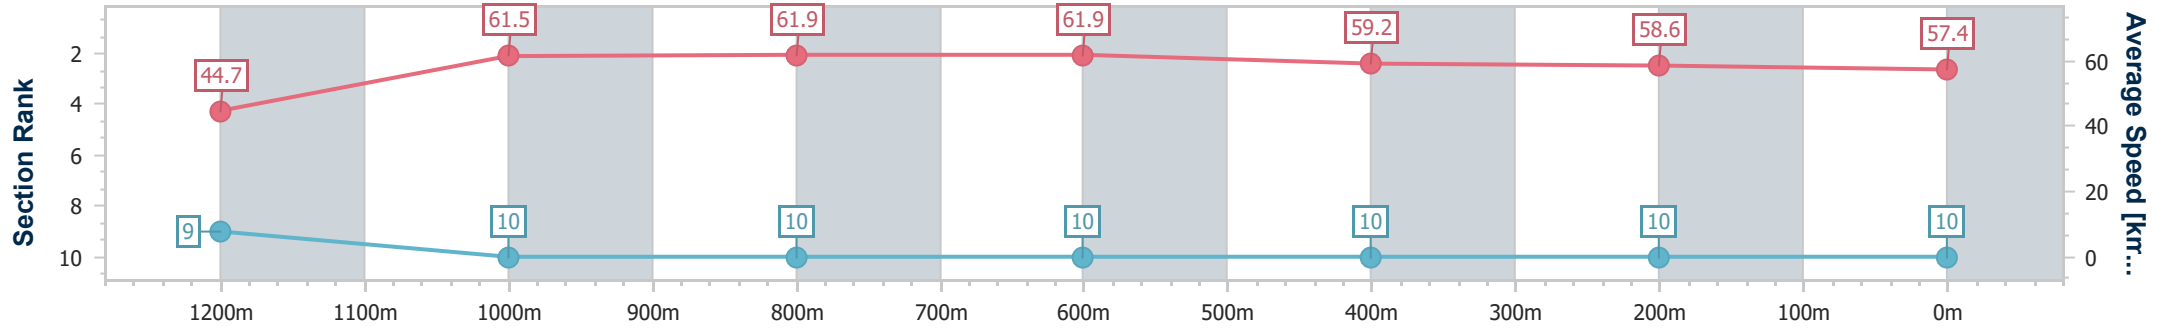

Toowoomba QLD Professional
Race 4: SHANNON SIGN COMPANY BENCHMARK 65 Handicap
- 1300m

10 February 2024 - 19:10

Track Rating: Good 3, Weather: Fine, Rail Position: +4m Entire

Section	Overall	1200m	1000m	800m	600m	400m	200m
Section Times	1:20.22 [9] (0:08.05)	1:12.17 [8] (0:11.73)	1:00.44 [9] (0:11.73)	0:48.71 [8] (0:11.55)	0:37.16 [8] (0:12.09)	0:25.07 [8] (0:12.43)	0:12.64 [9] (0:12.64)
Average Speed [km/h]	44.7	61.7	62.3	63.8	61.5	59.4	56.9
Top Speed [km/h]	57.7	63.0	64.3	64.2	64.6	60.4	57.4
Avg. Dist. to Rail [m]	8.1	5.6	5.6	6.4	6.4	6.6	6.1
Avg. Stride Freq. [Hz]	2.0	2.3	2.3	2.4	2.3	2.3	2.2
Avg. Stride Length [m]	6.1	7.6	7.5	7.4	7.4	7.2	7.1

- [] Ranking at each section and finish
- .-.- No data available at this section
- NA No data available

Horse/Jockey Name	Kuzco Lad
Final Rank	10
Fastest Section Time (Section)	0:08.10 (Overall)
Top Speed [km/h] (Section)	63.5 (1000m)
Race State	Finished

Toowoomba QLD Professional
Race 4: SHANNON SIGN COMPANY BENCHMARK 65 Handicap
- 1300m

10 February 2024 - 19:10

Track Rating: Good 3, Weather: Fine, Rail Position: +4m Entire

Section	Overall	1200m	1000m	800m	600m	400m	200m
Section Times	1:20.40 [10] (0:08.10)	1:12.30 [9] (0:11.73)	1:00.57 [10] (0:11.73)	0:48.84 [10] (0:11.78)	0:37.06 [10] (0:12.16)	0:24.90 [10] (0:12.37)	0:12.53 [10] (0:12.53)
Average Speed [km/h]	44.7	61.5	61.9	61.9	59.2	58.6	57.4
Top Speed [km/h]	59.5	63.0	63.5	62.6	62.2	59.4	59.0
Avg. Dist. to Rail [m]	7.7	4.6	3.1	2.3	1.0	1.8	2.7
Avg. Stride Freq. [Hz]	2.3	2.4	2.4	2.4	2.4	2.4	2.3
Avg. Stride Length [m]	5.3	7.0	7.1	7.1	6.9	6.8	6.8