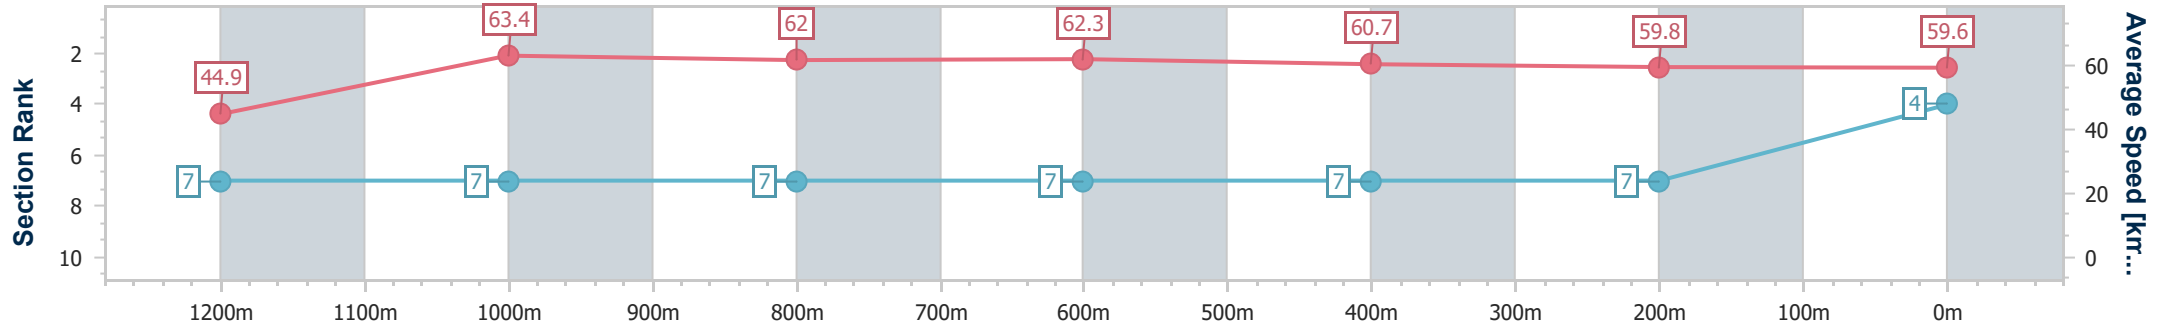

Toowoomba QLD Professional
Race 4: SHANNON SIGN COMPANY BENCHMARK 65 Handicap
- 1300m

10 February 2024 - 19:10

Track Rating: Good 3, Weather: Fine, Rail Position: +4m Entire

Section	Overall	1200m	1000m	800m	600m	400m	200m
Section Times	1:19.39 [4] (0:08.01)	1:11.38 [7] (0:11.36)	1:00.02 [7] (0:11.76)	0:48.26 [7] (0:11.77)	0:36.49 [7] (0:12.20)	0:24.29 [7] (0:12.24)	0:12.05 [7] (0:12.05)
Average Speed [km/h]	44.9	63.4	62.0	62.3	60.7	59.8	59.6
Top Speed [km/h]	60.5	64.9	63.0	63.3	62.9	60.3	60.6
Avg. Dist. to Rail [m]	5.3	3.2	2.6	5.8	5.6	4.0	1.6
Avg. Stride Freq. [Hz]	2.1	2.4	2.4	2.4	2.4	2.4	2.4
Avg. Stride Length [m]	6.0	7.2	7.1	7.2	7.0	6.9	6.9