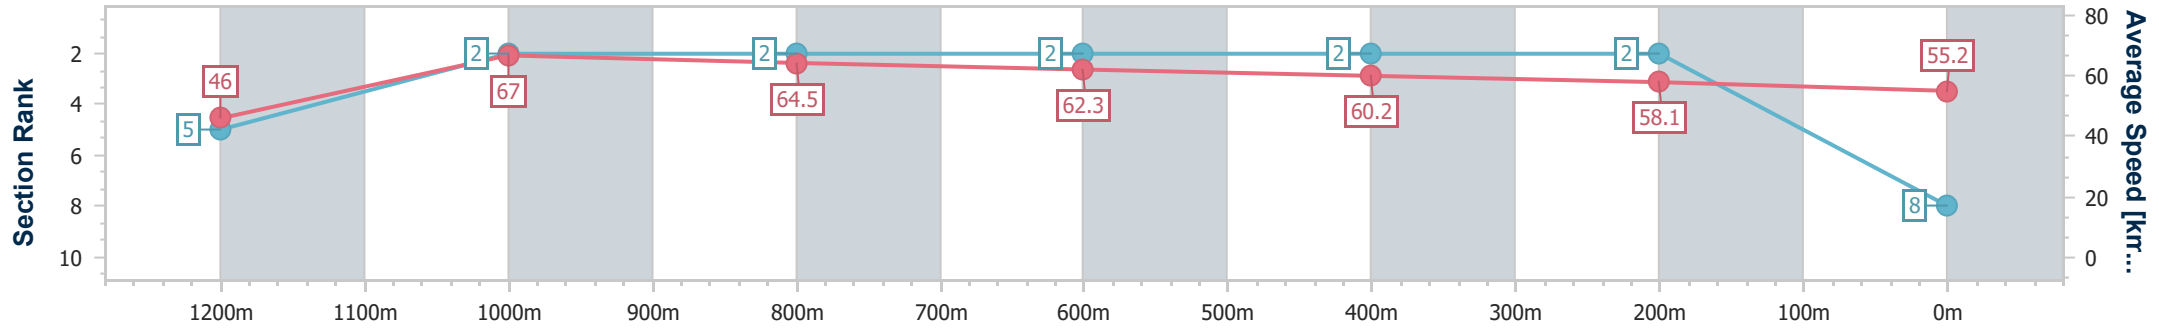

Toowoomba QLD Professional
Race 4: SHANNON SIGN COMPANY BENCHMARK 65 Handicap
- 1300m

10 February 2024 - 19:10

Track Rating: Good 3, Weather: Fine, Rail Position: +4m Entire

Section	Overall	1200m	1000m	800m	600m	400m	200m
Section Times	1:19.61 [7] (0:08.36)	1:11.25 [10] (0:11.39)	0:59.86 [8] (0:11.78)	0:48.08 [9] (0:11.58)	0:36.50 [9] (0:12.11)	0:24.39 [9] (0:12.21)	0:12.18 [8] (0:12.18)
Average Speed [km/h]	43.0	63.5	61.8	62.9	61.0	60.0	59.1
Top Speed [km/h]	61.0	65.4	63.4	64.3	64.0	61.2	60.1
Avg. Dist. to Rail [m]	11.6	6.4	4.0	3.9	4.5	5.7	5.3
Avg. Stride Freq. [Hz]	2.2	2.4	2.4	2.4	2.4	2.3	2.3
Avg. Stride Length [m]	5.5	7.3	7.2	7.3	7.2	7.2	7.2

- [] Ranking at each section and finish
- .-.- No data available at this section
- NA No data available

Horse/Jockey Name	Ships Ahoy
Final Rank	8
Fastest Section Time (Section)	0:07.84 (Overall)
Top Speed [km/h] (Section)	68.3 (1200m)
Race State	Finished

Toowoomba QLD Professional
Race 4: SHANNON SIGN COMPANY BENCHMARK 65 Handicap
- 1300m

10 February 2024 - 19:10

Track Rating: Good 3, Weather: Fine, Rail Position: +4m Entire

Section	Overall	1200m	1000m	800m	600m	400m	200m
Section Times	1:19.64 [8] (0:07.84)	1:11.80 [5] (0:10.82)	1:00.98 [2] (0:11.37)	0:49.61 [2] (0:11.83)	0:37.78 [2] (0:12.17)	0:25.61 [2] (0:12.53)	0:13.08 [2] (0:13.08)
Average Speed [km/h]	46.0	67.0	64.5	62.3	60.2	58.1	55.2
Top Speed [km/h]	63.5	68.3	67.2	64.4	62.9	60.9	57.2
Avg. Dist. to Rail [m]	14.3	9.3	5.9	5.9	3.7	4.1	4.0
Avg. Stride Freq. [Hz]	2.0	2.5	2.4	2.4	2.4	2.4	2.3
Avg. Stride Length [m]	6.3	7.5	7.4	7.3	7.0	6.8	6.7