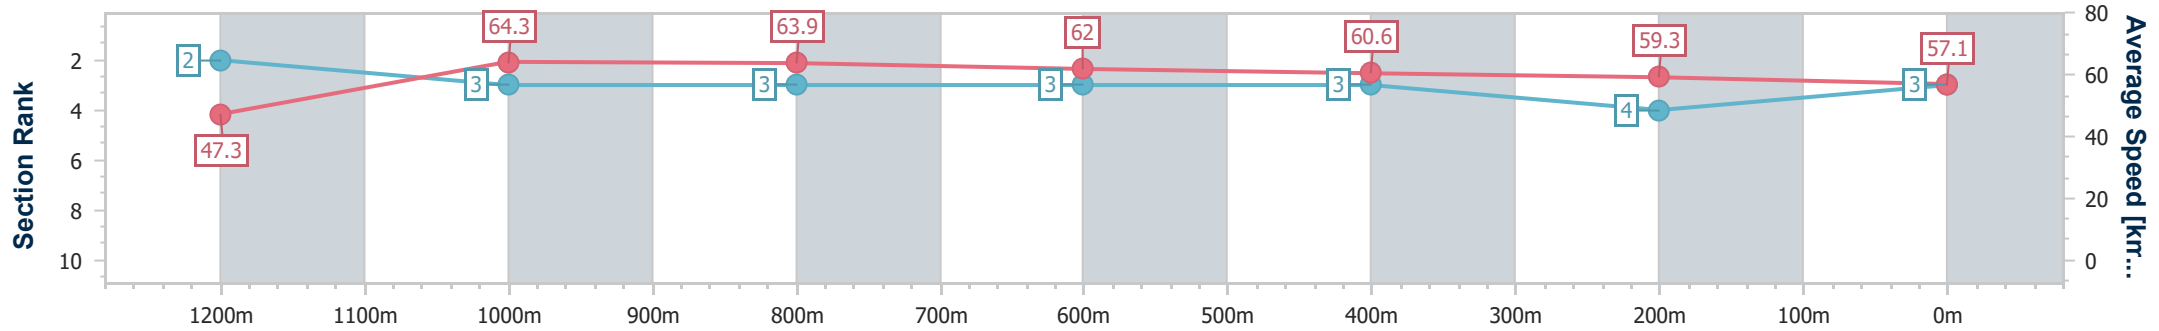

Horse/Jockey Name	Bean Rocking
Final Rank	3
Fastest Section Time (Section)	0:07.60 (Overall)
Top Speed [km/h] (Section)	65.9 (1200m)
Race State	Finished

Toowoomba QLD Professional
Race 4: SHANNON SIGN COMPANY BENCHMARK 65 Handicap
- 1300m

10 February 2024 - 19:10

Track Rating: Good 3, Weather: Fine, Rail Position: +4m Entire

Section	Overall	1200m	1000m	800m	600m	400m	200m
Section Times	1:19.23 [3] (0:07.60)	1:11.63 [2] (0:11.22)	1:00.41 [3] (0:11.44)	0:48.97 [3] (0:11.84)	0:37.13 [3] (0:12.10)	0:25.03 [3] (0:12.41)	0:12.62 [4] (0:12.62)
Average Speed [km/h]	47.3	64.3	63.9	62.0	60.6	59.3	57.1
Top Speed [km/h]	61.0	65.9	65.2	63.2	62.4	61.1	58.7
Avg. Dist. to Rail [m]	8.8	4.0	3.9	5.6	4.3	5.8	5.8
Avg. Stride Freq. [Hz]	2.3	2.5	2.5	2.4	2.4	2.4	2.4
Avg. Stride Length [m]	5.7	7.3	7.2	7.1	7.0	6.8	6.7

- [ ] Ranking at each section and finish
- -.-.- No data available at this section
- NA No data available