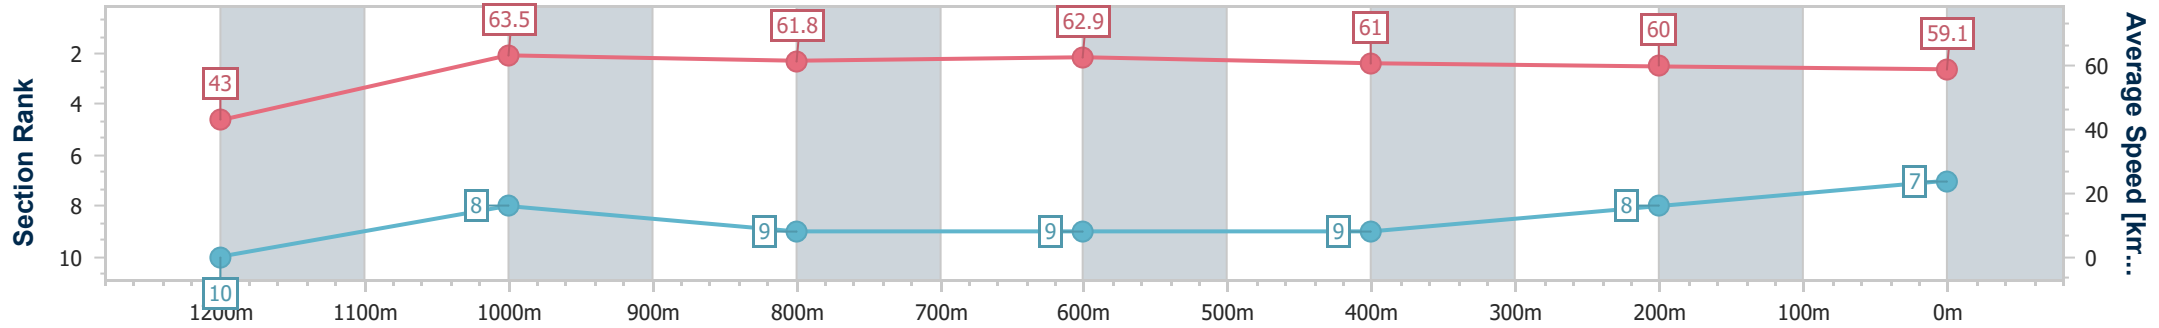

- [] Ranking at each section and finish
- .-.- No data available at this section
- NA No data available

Horse/Jockey Name	Bean Dancing
Final Rank	7
Fastest Section Time (Section)	0:08.36 (Overall)
Top Speed [km/h] (Section)	65.4 (1200m)
Race State	Finished

Toowoomba QLD Professional
Race 4: SHANNON SIGN COMPANY BENCHMARK 65 Handicap
- 1300m

10 February 2024 - 19:10

Track Rating: Good 3, Weather: Fine, Rail Position: +4m Entire

Section	Overall	1200m	1000m	800m	600m	400m	200m
Section Times	1:19.61 [7] (0:08.36)	1:11.25 [10] (0:11.39)	0:59.86 [8] (0:11.78)	0:48.08 [9] (0:11.58)	0:36.50 [9] (0:12.11)	0:24.39 [9] (0:12.21)	0:12.18 [8] (0:12.18)
Average Speed [km/h]	43.0	63.5	61.8	62.9	61.0	60.0	59.1
Top Speed [km/h]	61.0	65.4	63.4	64.3	64.0	61.2	60.1
Avg. Dist. to Rail [m]	11.6	6.4	4.0	3.9	4.5	5.7	5.3
Avg. Stride Freq. [Hz]	2.2	2.4	2.4	2.4	2.4	2.3	2.3
Avg. Stride Length [m]	5.5	7.3	7.2	7.3	7.2	7.2	7.2