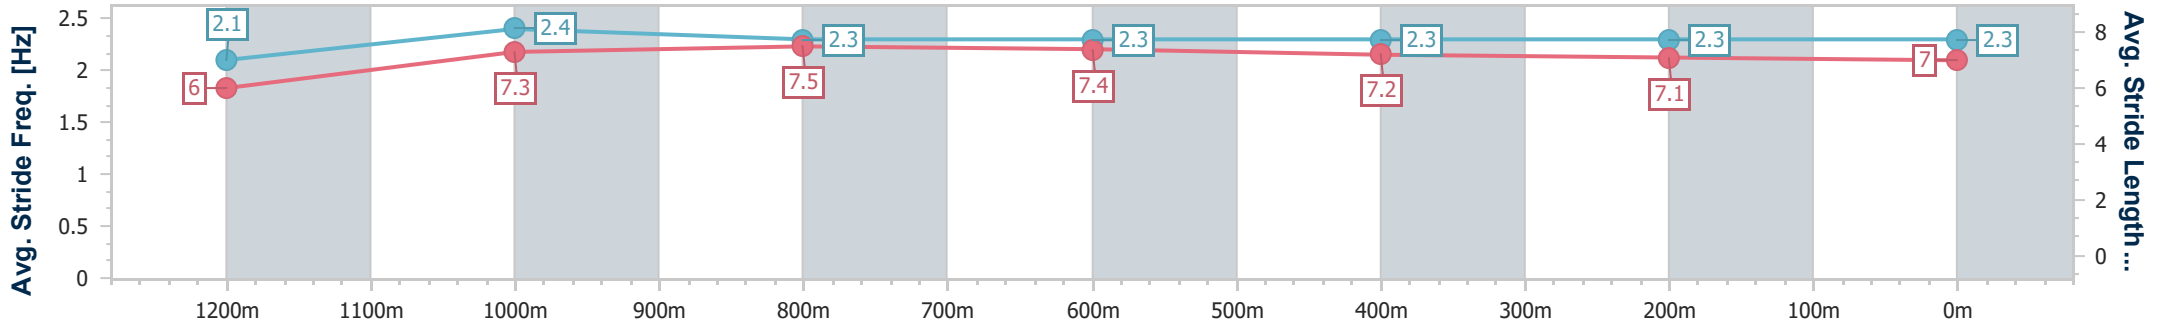

- [] Ranking at each section and finish
- .-.- No data available at this section
- NA No data available

Horse/Jockey Name	Charged
Final Rank	6
Fastest Section Time (Section)	0:07.76 (Overall)
Top Speed [km/h] (Section)	64.6 (1200m)
Race State	Finished

Toowoomba QLD Professional
 Race 4: SHANNON SIGN COMPANY BENCHMARK 65 Handicap
 - 1300m

10 February 2024 - 19:10

Track Rating: Good 3, Weather: Fine, Rail Position: +4m Entire

Section	Overall	1200m	1000m	800m	600m	400m	200m
Section Times	1:19.49 [6] (0:07.76)	1:11.73 [3] (0:11.52)	1:00.21 [6] (0:11.62)	0:48.59 [6] (0:11.72)	0:36.87 [6] (0:12.07)	0:24.80 [6] (0:12.37)	0:12.43 [6] (0:12.43)
Average Speed [km/h]	46.3	62.6	62.6	62.4	60.9	59.4	57.9
Top Speed [km/h]	58.4	64.6	64.3	64.0	63.6	60.7	59.0
Avg. Dist. to Rail [m]	8.9	4.2	3.1	4.9	4.3	5.9	7.6
Avg. Stride Freq. [Hz]	2.1	2.4	2.3	2.3	2.3	2.3	2.3
Avg. Stride Length [m]	6.0	7.3	7.5	7.4	7.2	7.1	7.0