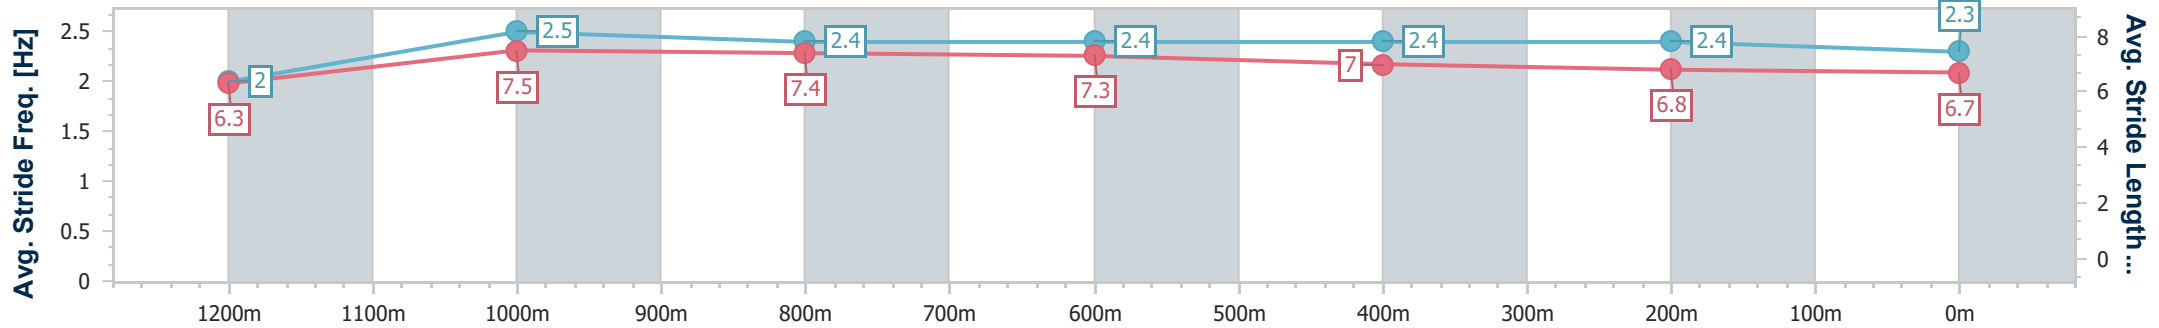

Toowoomba QLD Professional
Race 4: SHANNON SIGN COMPANY BENCHMARK 65 Handicap
- 1300m

10 February 2024 - 19:10

Track Rating: Good 3, Weather: Fine, Rail Position: +4m Entire

Section	Overall	1200m	1000m	800m	600m	400m	200m
Section Times	1:19.61 [7] (0:08.36)	1:11.25 [10] (0:11.39)	0:59.86 [8] (0:11.78)	0:48.08 [9] (0:11.58)	0:36.50 [9] (0:12.11)	0:24.39 [9] (0:12.21)	0:12.18 [8] (0:12.18)
Average Speed [km/h]	43.0	63.5	61.8	62.9	61.0	60.0	59.1
Top Speed [km/h]	61.0	65.4	63.4	64.3	64.0	61.2	60.1
Avg. Dist. to Rail [m]	11.6	6.4	4.0	3.9	4.5	5.7	5.3
Avg. Stride Freq. [Hz]	2.2	2.4	2.4	2.4	2.4	2.3	2.3
Avg. Stride Length [m]	5.5	7.3	7.2	7.3	7.2	7.2	7.2

- [] Ranking at each section and finish
- .-.- No data available at this section
- NA No data available

Horse/Jockey Name	Ships Ahoy
Final Rank	8
Fastest Section Time (Section)	0:07.84 (Overall)
Top Speed [km/h] (Section)	68.3 (1200m)
Race State	Finished

Toowoomba QLD Professional
Race 4: SHANNON SIGN COMPANY BENCHMARK 65 Handicap
- 1300m

10 February 2024 - 19:10

Track Rating: Good 3, Weather: Fine, Rail Position: +4m Entire

Section	Overall	1200m	1000m	800m	600m	400m	200m
Section Times	1:19.64 [8] (0:07.84)	1:11.80 [5] (0:10.82)	1:00.98 [2] (0:11.37)	0:49.61 [2] (0:11.83)	0:37.78 [2] (0:12.17)	0:25.61 [2] (0:12.53)	0:13.08 [2] (0:13.08)
Average Speed [km/h]	46.0	67.0	64.5	62.3	60.2	58.1	55.2
Top Speed [km/h]	63.5	68.3	67.2	64.4	62.9	60.9	57.2
Avg. Dist. to Rail [m]	14.3	9.3	5.9	5.9	3.7	4.1	4.0
Avg. Stride Freq. [Hz]	2.0	2.5	2.4	2.4	2.4	2.4	2.3
Avg. Stride Length [m]	6.3	7.5	7.4	7.3	7.0	6.8	6.7