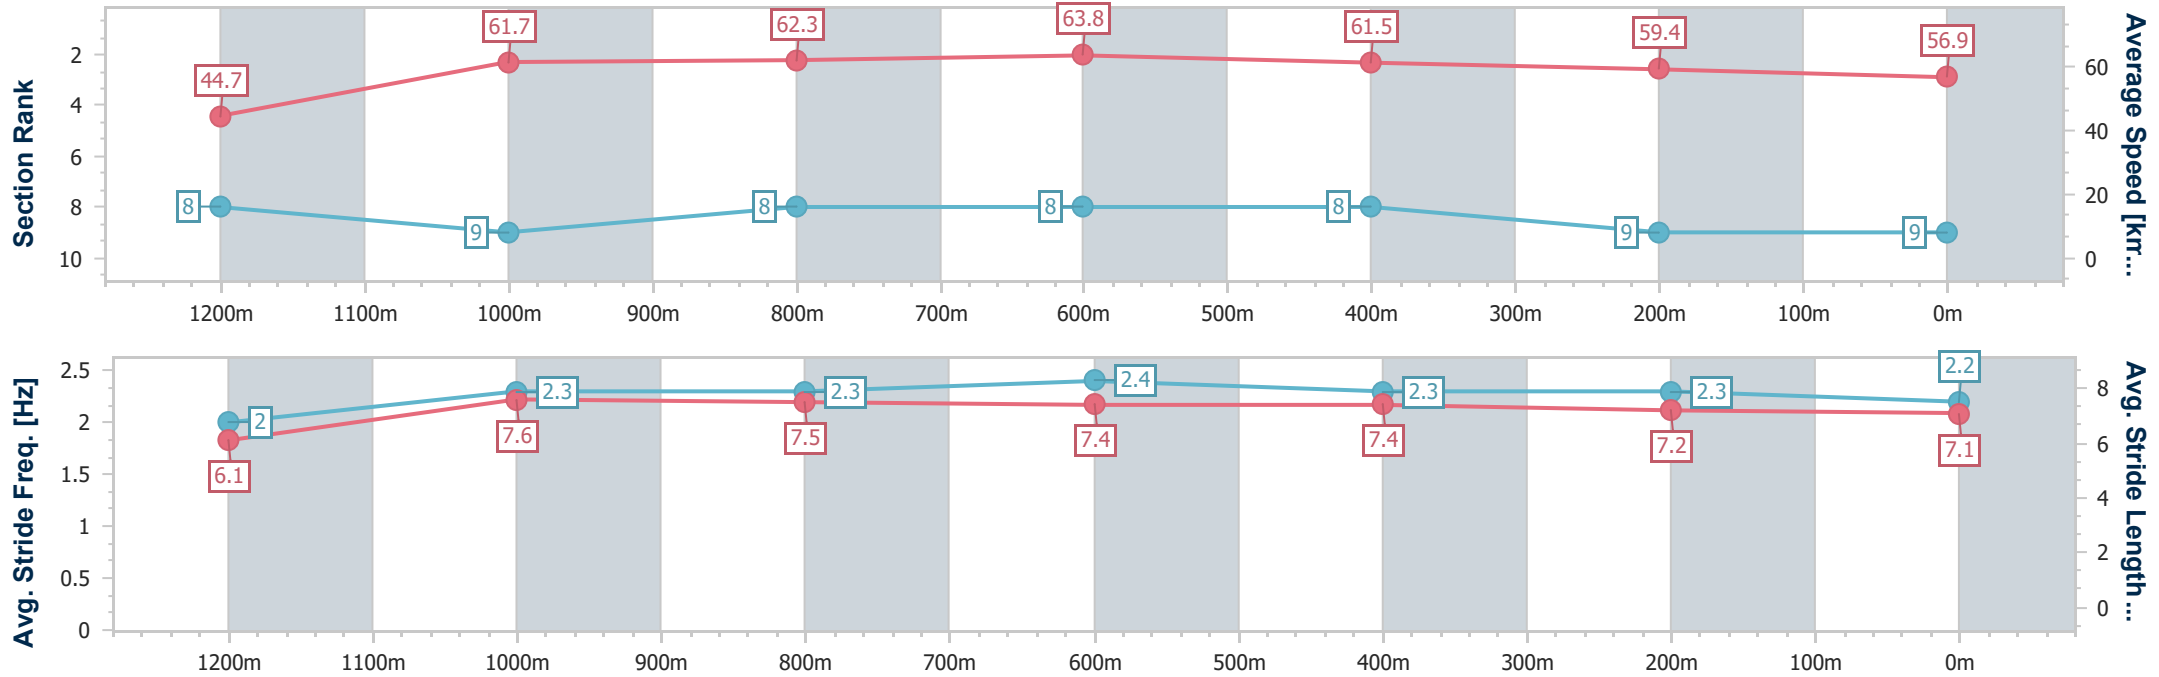

Toowoomba QLD Professional
Race 4: SHANNON SIGN COMPANY BENCHMARK 65 Handicap
- 1300m

10 February 2024 - 19:10

Track Rating: Good 3, Weather: Fine, Rail Position: +4m Entire

Section	Overall	1200m	1000m	800m	600m	400m	200m
Section Times	1:19.64 [8] (0:07.84)	1:11.80 [5] (0:10.82)	1:00.98 [2] (0:11.37)	0:49.61 [2] (0:11.83)	0:37.78 [2] (0:12.17)	0:25.61 [2] (0:12.53)	0:13.08 [2] (0:13.08)
Average Speed [km/h]	46.0	67.0	64.5	62.3	60.2	58.1	55.2
Top Speed [km/h]	63.5	68.3	67.2	64.4	62.9	60.9	57.2
Avg. Dist. to Rail [m]	14.3	9.3	5.9	5.9	3.7	4.1	4.0
Avg. Stride Freq. [Hz]	2.0	2.5	2.4	2.4	2.4	2.4	2.3
Avg. Stride Length [m]	6.3	7.5	7.4	7.3	7.0	6.8	6.7

- [] Ranking at each section and finish
- .-.- No data available at this section
- NA No data available

Horse/Jockey Name	Ruby's Lad
Final Rank	9
Fastest Section Time (Section)	0:08.05 (Overall)
Top Speed [km/h] (Section)	64.6 (600m)
Race State	Finished

Toowoomba QLD Professional
Race 4: SHANNON SIGN COMPANY BENCHMARK 65 Handicap
- 1300m

10 February 2024 - 19:10

Track Rating: Good 3, Weather: Fine, Rail Position: +4m Entire

Section	Overall	1200m	1000m	800m	600m	400m	200m
Section Times	1:20.22 [9] (0:08.05)	1:12.17 [8] (0:11.73)	1:00.44 [9] (0:11.73)	0:48.71 [8] (0:11.55)	0:37.16 [8] (0:12.09)	0:25.07 [8] (0:12.43)	0:12.64 [9] (0:12.64)
Average Speed [km/h]	44.7	61.7	62.3	63.8	61.5	59.4	56.9
Top Speed [km/h]	57.7	63.0	64.3	64.2	64.6	60.4	57.4
Avg. Dist. to Rail [m]	8.1	5.6	5.6	6.4	6.4	6.6	6.1
Avg. Stride Freq. [Hz]	2.0	2.3	2.3	2.4	2.3	2.3	2.2
Avg. Stride Length [m]	6.1	7.6	7.5	7.4	7.4	7.2	7.1