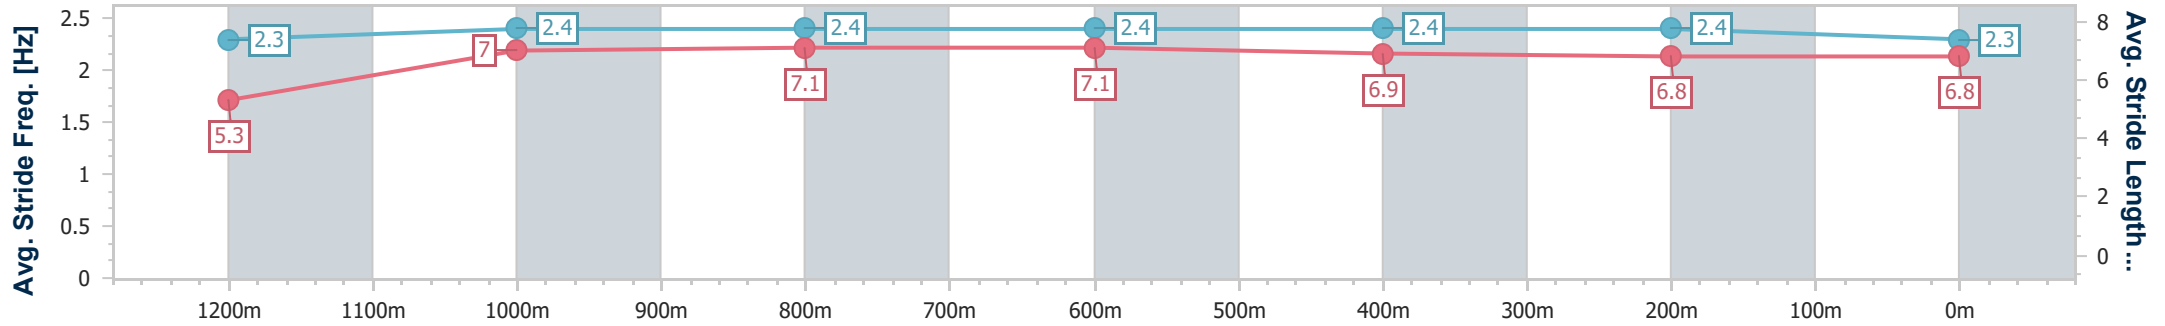

Toowoomba QLD Professional
Race 4: SHANNON SIGN COMPANY BENCHMARK 65 Handicap
- 1300m

10 February 2024 - 19:10

Track Rating: Good 3, Weather: Fine, Rail Position: +4m Entire

Section	Overall	1200m	1000m	800m	600m	400m	200m
Section Times	1:20.22 [9] (0:08.05)	1:12.17 [8] (0:11.73)	1:00.44 [9] (0:11.73)	0:48.71 [8] (0:11.55)	0:37.16 [8] (0:12.09)	0:25.07 [8] (0:12.43)	0:12.64 [9] (0:12.64)
Average Speed [km/h]	44.7	61.7	62.3	63.8	61.5	59.4	56.9
Top Speed [km/h]	57.7	63.0	64.3	64.2	64.6	60.4	57.4
Avg. Dist. to Rail [m]	8.1	5.6	5.6	6.4	6.4	6.6	6.1
Avg. Stride Freq. [Hz]	2.0	2.3	2.3	2.4	2.3	2.3	2.2
Avg. Stride Length [m]	6.1	7.6	7.5	7.4	7.4	7.2	7.1

- [] Ranking at each section and finish
- .-.- No data available at this section
- NA No data available

Horse/Jockey Name	Kuzco Lad
Final Rank	10
Fastest Section Time (Section)	0:08.10 (Overall)
Top Speed [km/h] (Section)	63.5 (1000m)
Race State	Finished

Toowoomba QLD Professional
Race 4: SHANNON SIGN COMPANY BENCHMARK 65 Handicap
- 1300m

10 February 2024 - 19:10

Track Rating: Good 3, Weather: Fine, Rail Position: +4m Entire

Section	Overall	1200m	1000m	800m	600m	400m	200m
Section Times	1:20.40 [10] (0:08.10)	1:12.30 [9] (0:11.73)	1:00.57 [10] (0:11.73)	0:48.84 [10] (0:11.78)	0:37.06 [10] (0:12.16)	0:24.90 [10] (0:12.37)	0:12.53 [10] (0:12.53)
Average Speed [km/h]	44.7	61.5	61.9	61.9	59.2	58.6	57.4
Top Speed [km/h]	59.5	63.0	63.5	62.6	62.2	59.4	59.0
Avg. Dist. to Rail [m]	7.7	4.6	3.1	2.3	1.0	1.8	2.7
Avg. Stride Freq. [Hz]	2.3	2.4	2.4	2.4	2.4	2.4	2.3
Avg. Stride Length [m]	5.3	7.0	7.1	7.1	6.9	6.8	6.8

- [] Ranking at each section and finish
- .-.- No data available at this section
- NA No data available