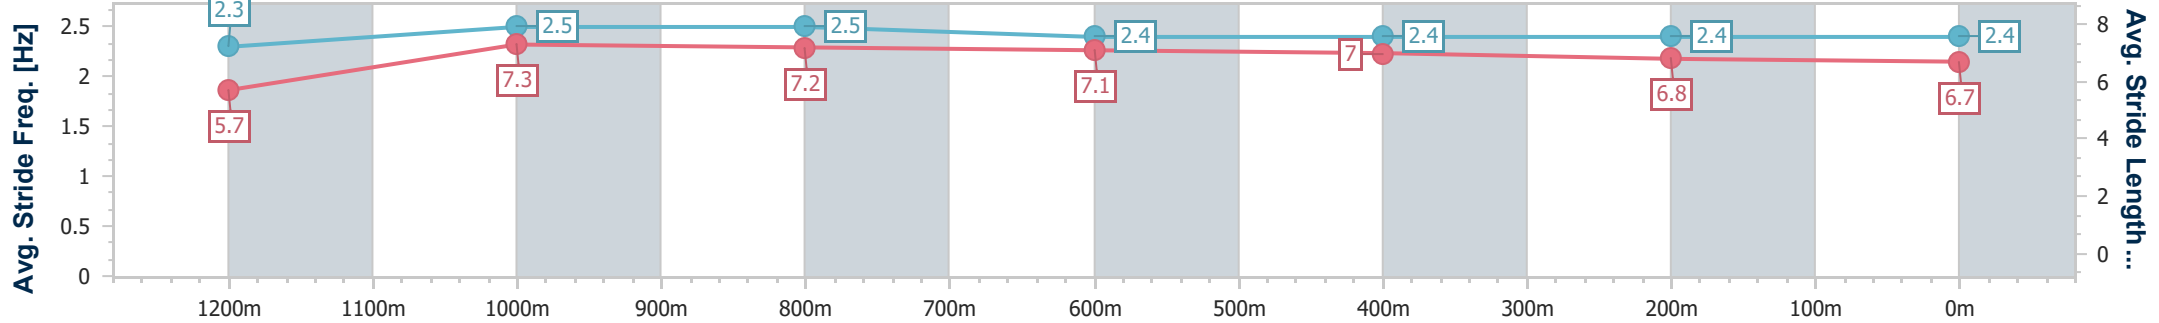

Horse/Jockey Name	Bean Rocking
Final Rank	3
Fastest Section Time (Section)	0:07.60 (Overall)
Top Speed [km/h] (Section)	65.9 (1200m)
Race State	Finished

Toowoomba QLD Professional
Race 4: SHANNON SIGN COMPANY BENCHMARK 65 Handicap
- 1300m

10 February 2024 - 19:10

Track Rating: Good 3, Weather: Fine, Rail Position: +4m Entire

Section	Overall	1200m	1000m	800m	600m	400m	200m
Section Times	1:19.23 [3] (0:07.60)	1:11.63 [2] (0:11.22)	1:00.41 [3] (0:11.44)	0:48.97 [3] (0:11.84)	0:37.13 [3] (0:12.10)	0:25.03 [3] (0:12.41)	0:12.62 [4] (0:12.62)
Average Speed [km/h]	47.3	64.3	63.9	62.0	60.6	59.3	57.1
Top Speed [km/h]	61.0	65.9	65.2	63.2	62.4	61.1	58.7
Avg. Dist. to Rail [m]	8.8	4.0	3.9	5.6	4.3	5.8	5.8
Avg. Stride Freq. [Hz]	2.3	2.5	2.5	2.4	2.4	2.4	2.4
Avg. Stride Length [m]	5.7	7.3	7.2	7.1	7.0	6.8	6.7

- [ ] Ranking at each section and finish
- -.-.- No data available at this section
- NA No data available