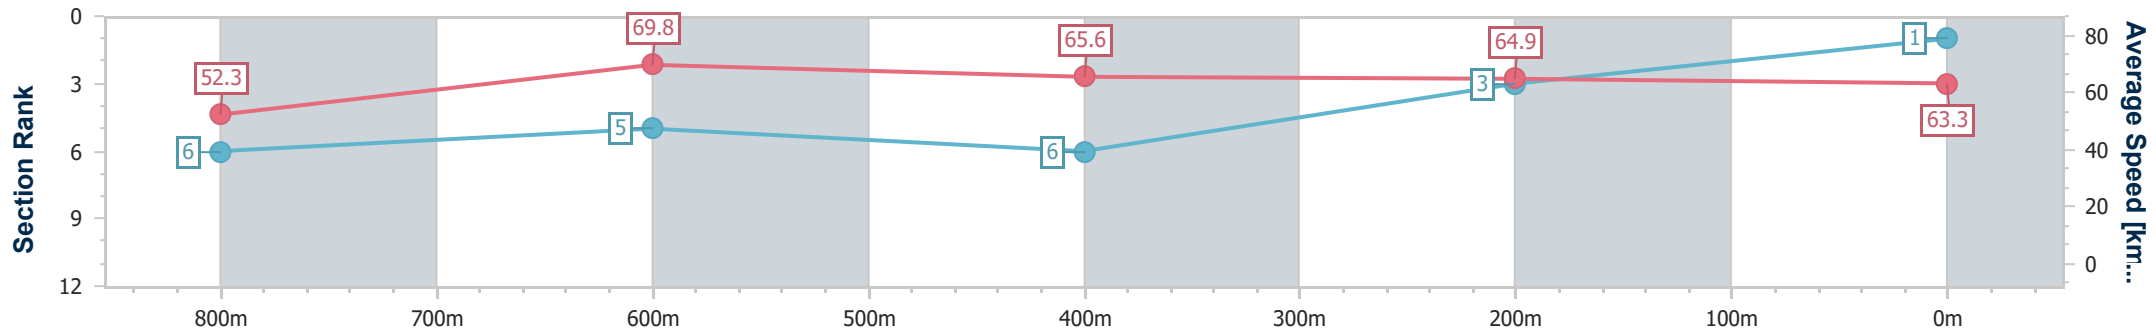

10 February 2024 - 15:02

Track Rating: Good 4, Weather: Fine, Rail Position: +3.5m  
1000m/W.P True Rem

Section	Overall	800m	600m	400m	200m
Section Times	0:57.54 [1] (0:13.76)	0:43.78 [6] (0:10.40)	0:33.38 [5] (0:10.93)	0:22.45 [6] (0:11.03)	0:11.42 [3] (0:11.42)
Average Speed [km/h]	52.3	69.8	65.6	64.9	63.3
Top Speed [km/h]	71.1	70.2	68.6	66.1	65.4
Avg. Dist. to Rail [m]	6.0	2.6	1.2	0.9	1.7
Avg. Stride Freq. [Hz]	2.3	2.4	2.3	2.4	2.4
Avg. Stride Length [m]	6.3	8.0	7.9	7.6	7.2