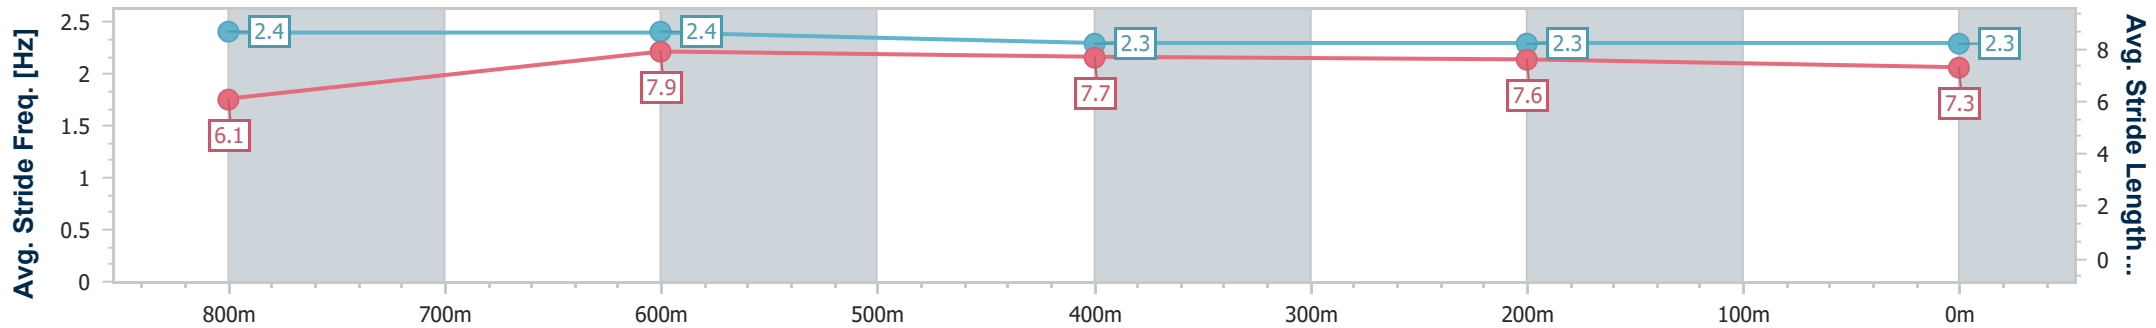

Horse/Jockey Name	More Than A Hero
Final Rank	3
Fastest Section Time (Section)	0:10.39 (800m)
Top Speed [km/h] (Section)	71.6 (800m)
Race State	Finished

Townsville QLD Professional
Race 3: MEMBERSHIPS ON SALE NOW Maiden Handicap - 1000m

10 February 2024 - 15:02

Track Rating: Good 4, Weather: Fine, Rail Position: +3.5m
1000m/W.P True Rem

Section	Overall	800m	600m	400m	200m
Section Times	0:57.72 [3] (0:13.40)	0:44.32 [1] (0:10.39)	0:33.93 [1] (0:10.91)	0:23.02 [1] (0:11.32)	0:11.70 [2] (0:11.70)
Average Speed [km/h]	53.7	69.4	65.2	63.3	61.6
Top Speed [km/h]	70.6	71.6	67.1	64.0	63.3
Avg. Dist. to Rail [m]	5.7	2.0	2.3	1.5	0.7
Avg. Stride Freq. [Hz]	2.4	2.4	2.3	2.3	2.3
Avg. Stride Length [m]	6.1	7.9	7.7	7.6	7.3

- [ ] Ranking at each section and finish
- -.-.- No data available at this section
- NA No data available