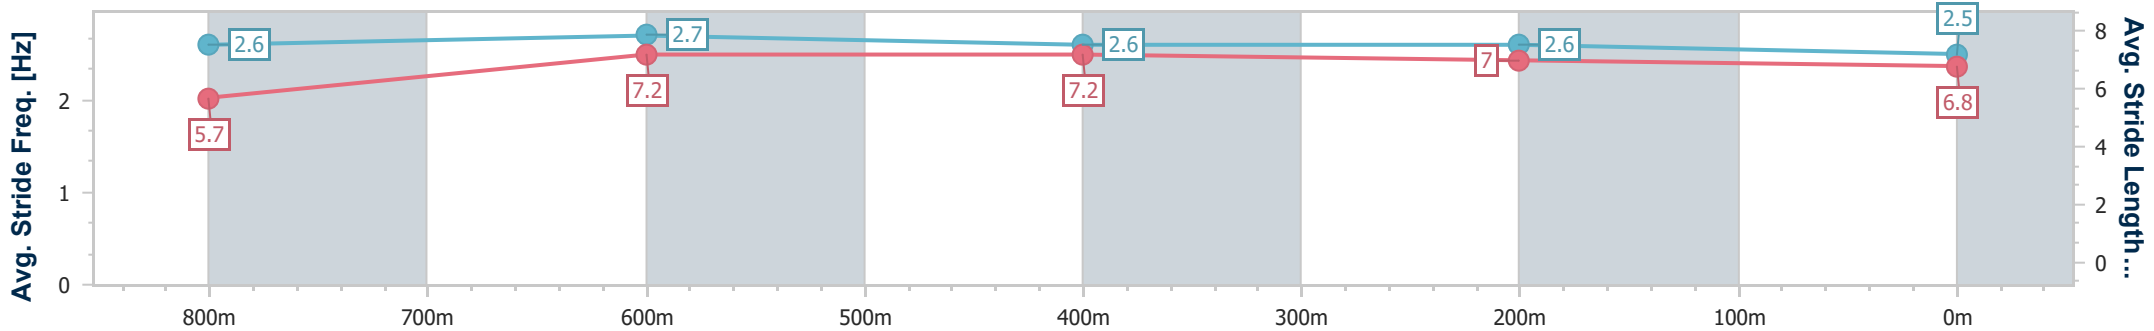

- [ ] Ranking at each section and finish
- .-.- No data available at this section
- NA No data available

Horse/Jockey Name	Head Bee
Final Rank	5
Fastest Section Time (Section)	0:10.51 (800m)
Top Speed [km/h] (Section)	70.8 (800m)
Race State	Finished

Townsville QLD Professional  
Race 3: MEMBERSHIPS ON SALE NOW Maiden Handicap - 1000m

10 February 2024 - 15:02

Track Rating: Good 4, Weather: Fine, Rail Position: +3.5m  
1000m/W.P True Rem

Section	Overall	800m	600m	400m	200m
Section Times	0:58.01 [5] (0:13.58)	0:44.43 [3] (0:10.51)	0:33.92 [4] (0:10.92)	0:23.00 [4] (0:11.18)	0:11.82 [4] (0:11.82)
Average Speed [km/h]	53.1	69.5	66.2	64.3	60.8
Top Speed [km/h]	70.8	70.8	68.2	65.9	64.3
Avg. Dist. to Rail [m]	8.6	4.2	0.6	1.9	3.0
Avg. Stride Freq. [Hz]	2.6	2.7	2.6	2.6	2.5
Avg. Stride Length [m]	5.7	7.2	7.2	7.0	6.8