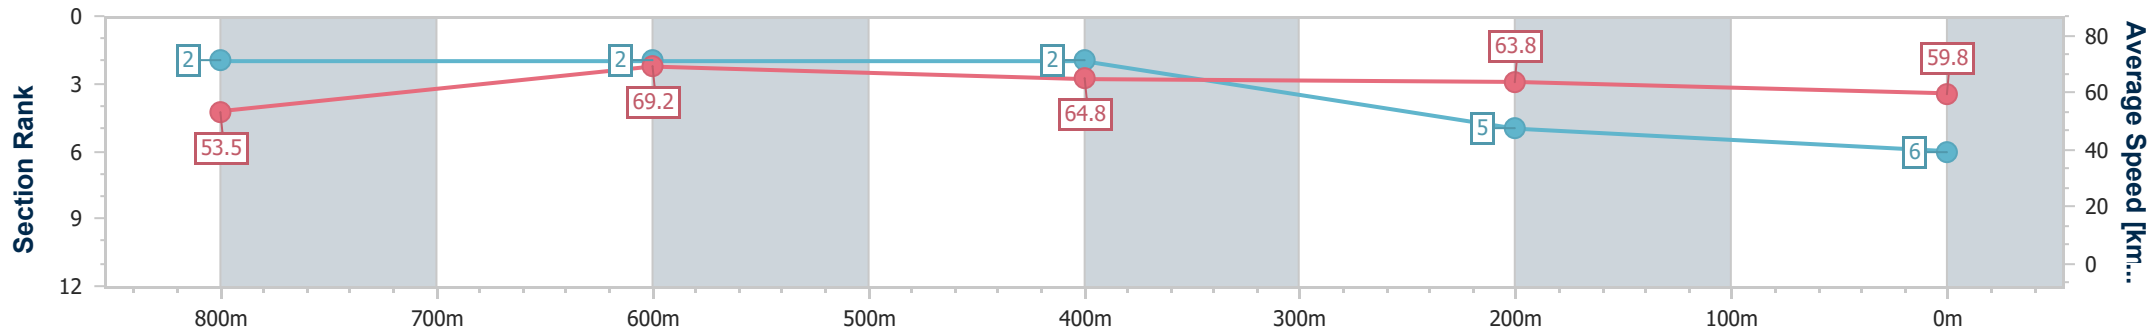

Horse/Jockey Name	Inreadyness
Final Rank	6
Fastest Section Time (Section)	0:10.48 (800m)
Top Speed [km/h] (Section)	71.5 (800m)
Race State	Finished

Townsville QLD Professional
Race 3: MEMBERSHIPS ON SALE NOW Maiden Handicap - 1000m

10 February 2024 - 15:02

Track Rating: Good 4, Weather: Fine, Rail Position: +3.5m
1000m/W.P True Rem

Section	Overall	800m	600m	400m	200m
Section Times	0:58.23 [6] (0:13.46)	0:44.77 [2] (0:10.48)	0:34.29 [2] (0:11.00)	0:23.29 [2] (0:11.26)	0:12.03 [5] (0:12.03)
Average Speed [km/h]	53.5	69.2	64.8	63.8	59.8
Top Speed [km/h]	71.2	71.5	67.0	64.0	62.3
Avg. Dist. to Rail [m]	5.7	2.2	1.6	1.7	0.9
Avg. Stride Freq. [Hz]	2.4	2.5	2.4	2.4	2.3
Avg. Stride Length [m]	6.2	7.8	7.6	7.4	7.3

- [ ] Ranking at each section and finish
- -.-.- No data available at this section
- NA No data available