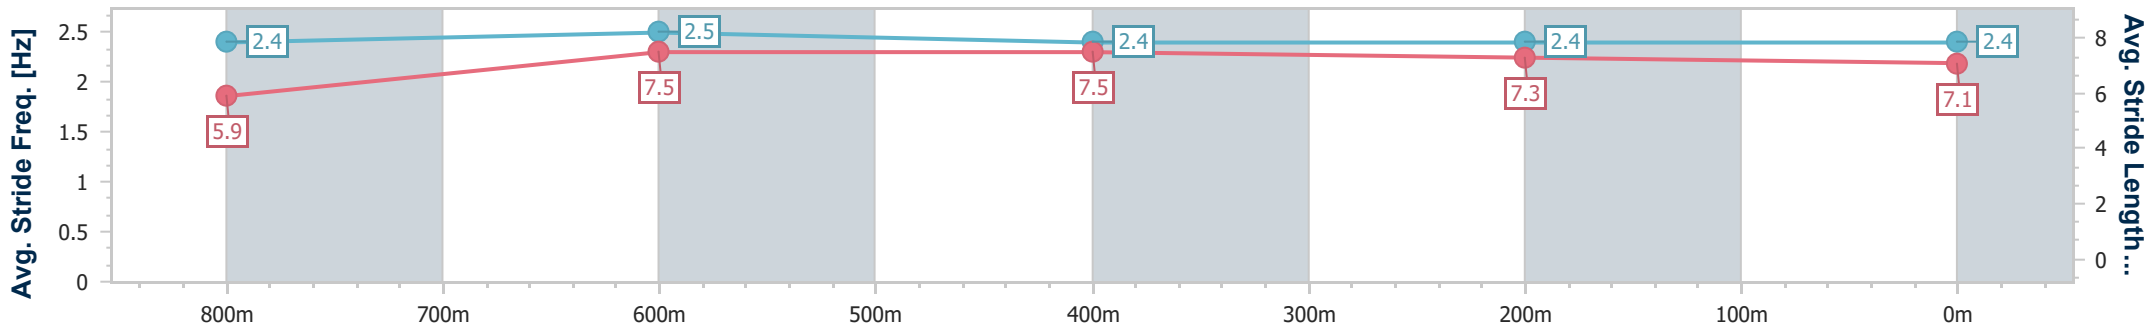

- [ ] Ranking at each section and finish
- .-.- No data available at this section
- NA No data available

Horse/Jockey Name	Rivalon
Final Rank	7
Fastest Section Time (Section)	0:10.42 (800m)
Top Speed [km/h] (Section)	71.5 (800m)
Race State	Finished

Townsville QLD Professional  
Race 3: MEMBERSHIPS ON SALE NOW Maiden Handicap - 1000m

10 February 2024 - 15:02  
Track Rating: Good 4, Weather: Fine, Rail Position: +3.5m  
1000m/W.P True Rem

Section	Overall	800m	600m	400m	200m
Section Times	0:58.24 [7] (0:13.92)	0:44.32 [8] (0:10.42)	0:33.90 [9] (0:10.90)	0:23.00 [8] (0:11.22)	0:11.78 [7] (0:11.78)
Average Speed [km/h]	51.6	69.9	65.7	63.8	61.1
Top Speed [km/h]	70.8	71.5	69.7	65.8	63.7
Avg. Dist. to Rail [m]	8.1	2.5	0.9	1.3	1.1
Avg. Stride Freq. [Hz]	2.4	2.5	2.4	2.4	2.4
Avg. Stride Length [m]	5.9	7.5	7.5	7.3	7.1