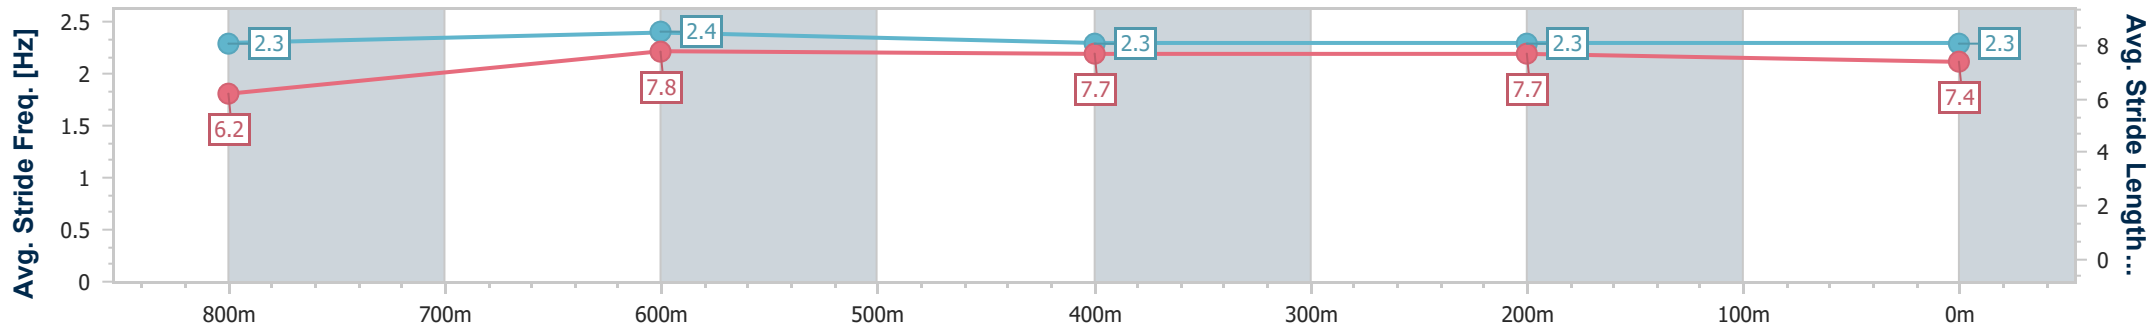

- [ ] Ranking at each section and finish
- .-.- No data available at this section
- NA No data available

Horse/Jockey Name	Moon Missile
Final Rank	8
Fastest Section Time (Section)	0:10.57 (800m)
Top Speed [km/h] (Section)	69.7 (800m)
Race State	Finished

Townsville QLD Professional  
 Race 3: MEMBERSHIPS ON SALE NOW Maiden Handicap - 1000m

10 February 2024 - 15:02

Track Rating: Good 4, Weather: Fine, Rail Position: +3.5m  
 1000m/W.P True Rem

Section	Overall	800m	600m	400m	200m
Section Times	0:58.26 [8] (0:13.75)	0:44.51 [5] (0:10.57)	0:33.94 [8] (0:10.98)	0:22.96 [9] (0:11.19)	0:11.77 [8] (0:11.77)
Average Speed [km/h]	52.5	68.2	64.4	63.9	61.1
Top Speed [km/h]	69.6	69.7	67.2	64.3	62.8
Avg. Dist. to Rail [m]	3.3	1.6	3.6	3.0	1.2
Avg. Stride Freq. [Hz]	2.3	2.4	2.3	2.3	2.3
Avg. Stride Length [m]	6.2	7.8	7.7	7.7	7.4