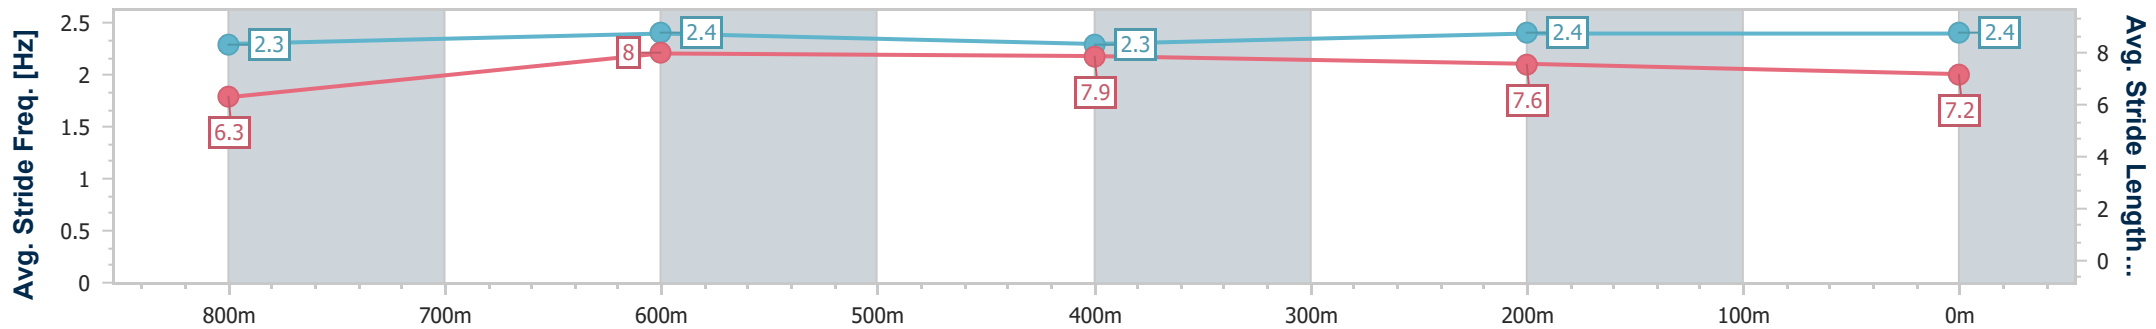

10 February 2024 - 15:02

Track Rating: Good 4, Weather: Fine, Rail Position: +3.5m  
1000m/W.P True Rem

Section	Overall	800m	600m	400m	200m
Section Times	0:57.54 [1] (0:13.76)	0:43.78 [6] (0:10.40)	0:33.38 [5] (0:10.93)	0:22.45 [6] (0:11.03)	0:11.42 [3] (0:11.42)
Average Speed [km/h]	52.3	69.8	65.6	64.9	63.3
Top Speed [km/h]	71.1	70.2	68.6	66.1	65.4
Avg. Dist. to Rail [m]	6.0	2.6	1.2	0.9	1.7
Avg. Stride Freq. [Hz]	2.3	2.4	2.3	2.4	2.4
Avg. Stride Length [m]	6.3	8.0	7.9	7.6	7.2