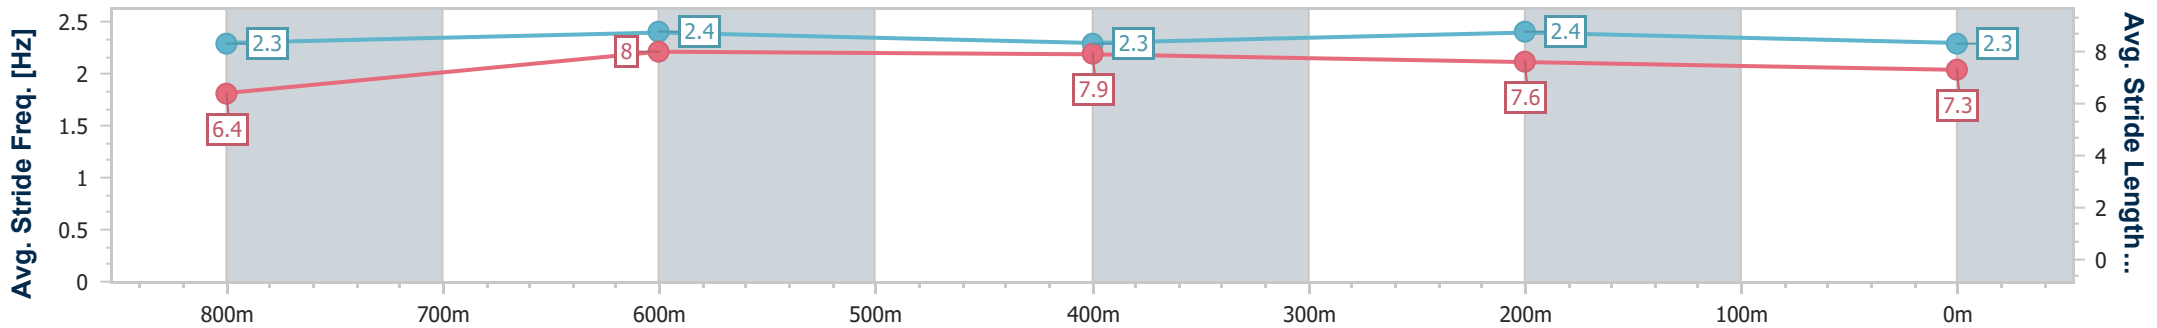

Horse/Jockey Name	Rising Prophet
Final Rank	2
Fastest Section Time (Section)	0:10.31 (800m)
Top Speed [km/h] (Section)	71.3 (Overall)
Race State	Finished

Townsville QLD Professional
Race 3: MEMBERSHIPS ON SALE NOW Maiden Handicap - 1000m

10 February 2024 - 15:02
Track Rating: Good 4, Weather: Fine, Rail Position: +3.5m
1000m/W.P True Rem

Section	Overall	800m	600m	400m	200m
Section Times	0:57.62 [2] (0:13.87)	0:43.75 [7] (0:10.31)	0:33.44 [6] (0:10.81)	0:22.63 [3] (0:11.01)	0:11.62 [1] (0:11.62)
Average Speed [km/h]	51.8	70.3	66.4	65.3	61.9
Top Speed [km/h]	71.3	70.2	68.2	66.4	63.9
Avg. Dist. to Rail [m]	5.8	1.8	0.6	1.2	1.4
Avg. Stride Freq. [Hz]	2.3	2.4	2.3	2.4	2.3
Avg. Stride Length [m]	6.4	8.0	7.9	7.6	7.3

- [ ] Ranking at each section and finish
- -.-.- No data available at this section
- NA No data available