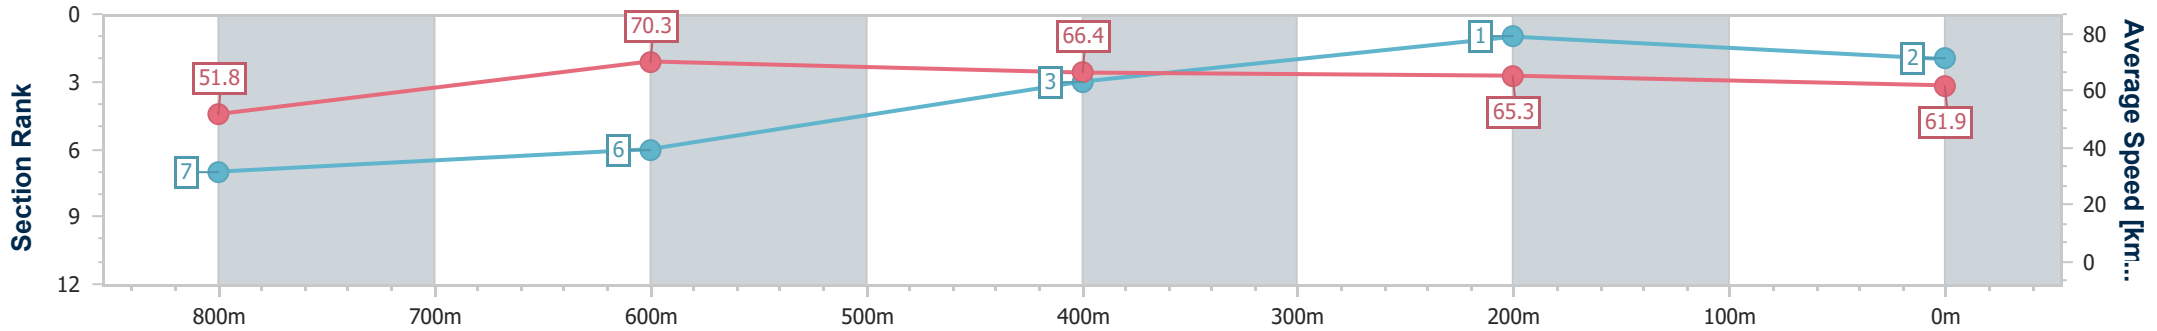

Horse/Jockey Name	Rising Prophet
Final Rank	2
Fastest Section Time (Section)	0:10.31 (800m)
Top Speed [km/h] (Section)	71.3 (Overall)
Race State	Finished

Townsville QLD Professional
Race 3: MEMBERSHIPS ON SALE NOW Maiden Handicap - 1000m

10 February 2024 - 15:02
Track Rating: Good 4, Weather: Fine, Rail Position: +3.5m
1000m/W.P True Rem

Section	Overall	800m	600m	400m	200m
Section Times	0:57.62 [2] (0:13.87)	0:43.75 [7] (0:10.31)	0:33.44 [6] (0:10.81)	0:22.63 [3] (0:11.01)	0:11.62 [1] (0:11.62)
Average Speed [km/h]	51.8	70.3	66.4	65.3	61.9
Top Speed [km/h]	71.3	70.2	68.2	66.4	63.9
Avg. Dist. to Rail [m]	5.8	1.8	0.6	1.2	1.4
Avg. Stride Freq. [Hz]	2.3	2.4	2.3	2.4	2.3
Avg. Stride Length [m]	6.4	8.0	7.9	7.6	7.3

- [ ] Ranking at each section and finish
- -.-.- No data available at this section
- NA No data available