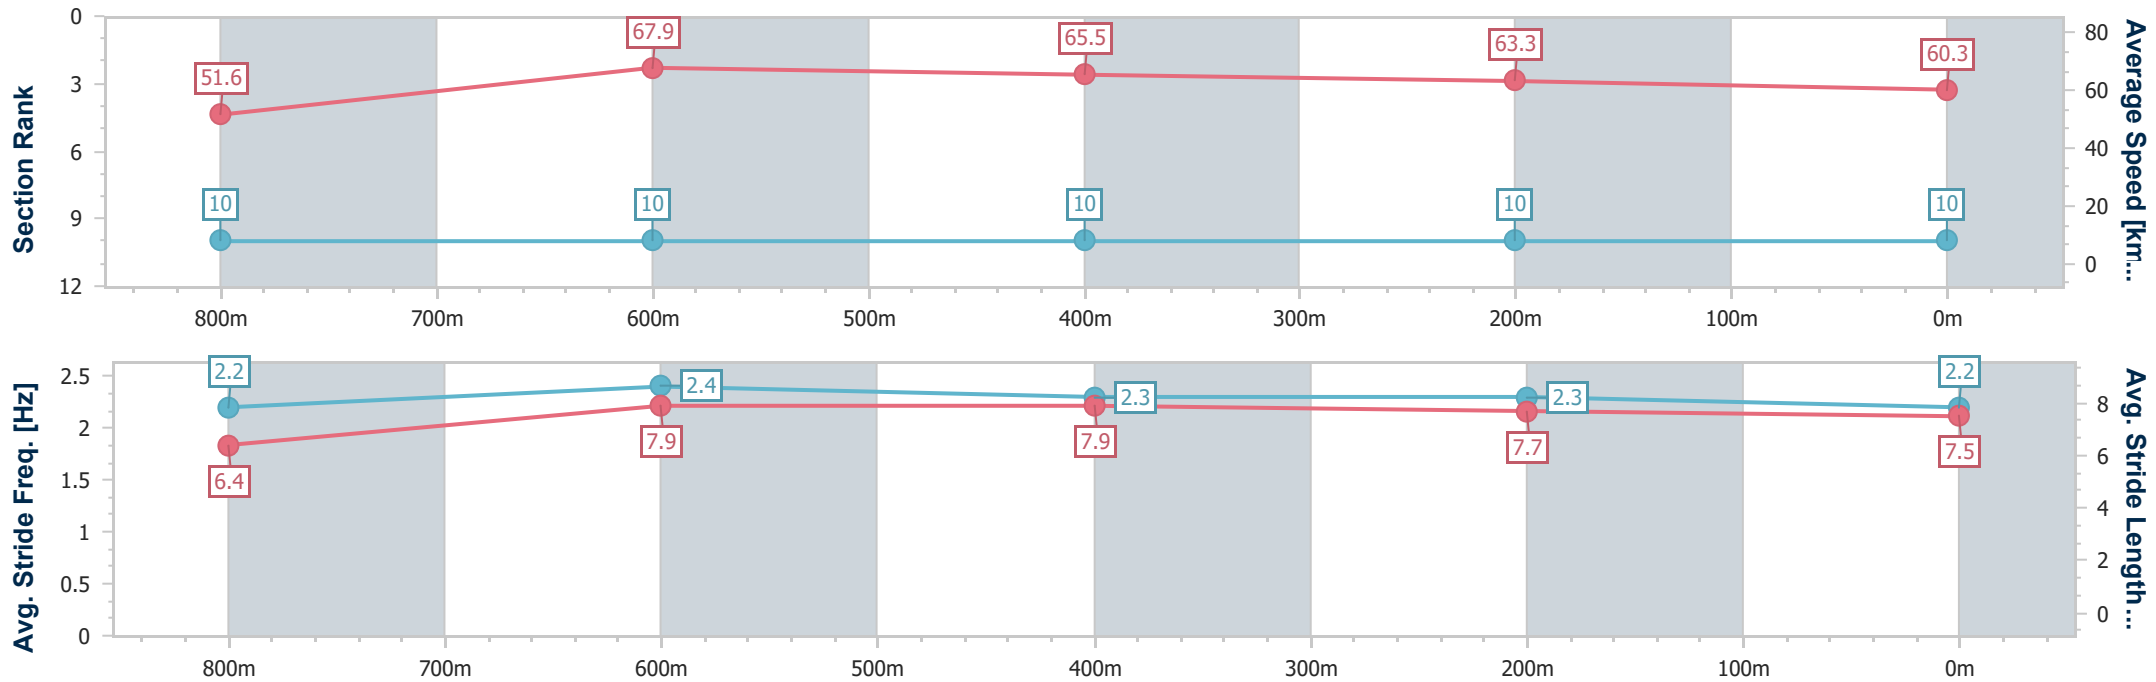

Townsville QLD Professional  
Race 3: MEMBERSHIPS ON SALE NOW Maiden Handicap - 1000m

10 February 2024 - 15:02

Track Rating: Good 4, Weather: Fine, Rail Position: +3.5m  
1000m/W.P True Rem

Section	Overall	800m	600m	400m	200m
Section Times	0:58.50 [9] (0:13.97)	0:44.53 [9] (0:10.35)	0:34.18 [7] (0:10.88)	0:23.30 [7] (0:11.34)	0:11.96 [9] (0:11.96)
Average Speed [km/h]	51.4	69.7	64.9	63.2	60.2
Top Speed [km/h]	70.3	70.9	67.5	64.3	62.8
Avg. Dist. to Rail [m]	2.8	2.1	3.4	1.8	1.5
Avg. Stride Freq. [Hz]	2.4	2.6	2.4	2.4	2.4
Avg. Stride Length [m]	6.0	7.3	7.4	7.4	7.1

- [ ] Ranking at each section and finish
- .-.- No data available at this section
- NA No data available

Horse/Jockey Name	Gogglebox
Final Rank	10
Fastest Section Time (Section)	0:10.58 (800m)
Top Speed [km/h] (Section)	70.4 (800m)
Race State	Finished

Townsville QLD Professional  
Race 3: MEMBERSHIPS ON SALE NOW Maiden Handicap - 1000m

10 February 2024 - 15:02

Track Rating: Good 4, Weather: Fine, Rail Position: +3.5m  
1000m/W.P True Rem

Section	Overall	800m	600m	400m	200m
Section Times	0:58.70 [10] (0:14.02)	0:44.68 [10] (0:10.58)	0:34.10 [10] (0:10.84)	0:23.26 [10] (0:11.33)	0:11.93 [10] (0:11.93)
Average Speed [km/h]	51.6	67.9	65.5	63.3	60.3
Top Speed [km/h]	70.4	70.4	68.1	64.0	61.9
Avg. Dist. to Rail [m]	2.6	1.3	3.0	1.1	3.1
Avg. Stride Freq. [Hz]	2.2	2.4	2.3	2.3	2.2
Avg. Stride Length [m]	6.4	7.9	7.9	7.7	7.5

- [ ] Ranking at each section and finish
- .-.- No data available at this section
- NA No data available