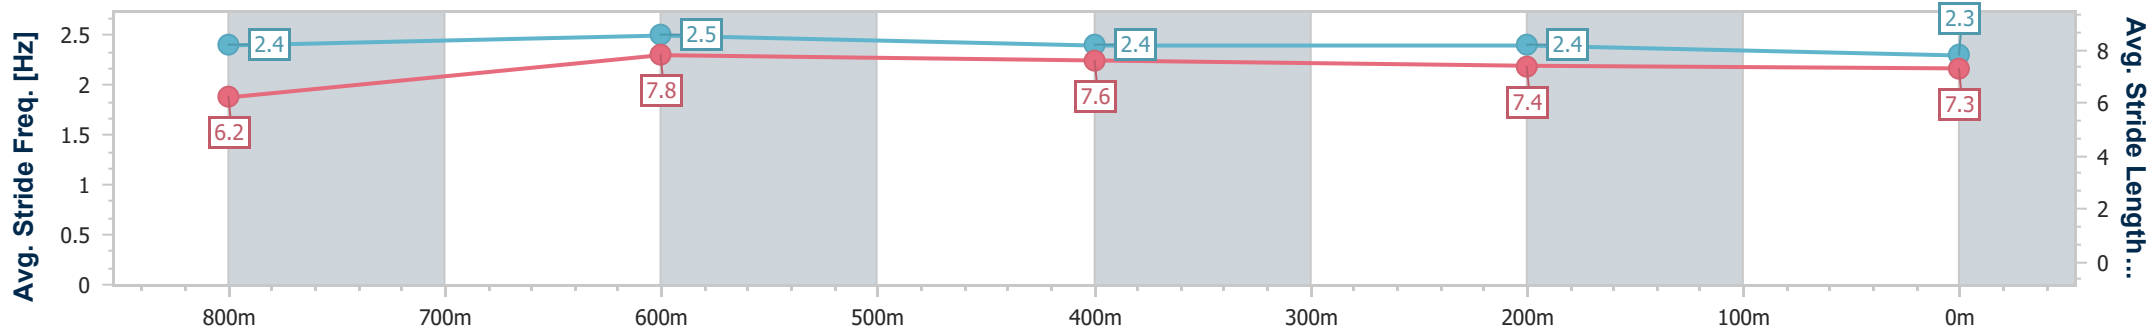

- [ ] Ranking at each section and finish
- .-.- No data available at this section
- NA No data available

Horse/Jockey Name	Inreadyness
Final Rank	6
Fastest Section Time (Section)	0:10.48 (800m)
Top Speed [km/h] (Section)	71.5 (800m)
Race State	Finished

Townsville QLD Professional  
Race 3: MEMBERSHIPS ON SALE NOW Maiden Handicap - 1000m

10 February 2024 - 15:02

Track Rating: Good 4, Weather: Fine, Rail Position: +3.5m  
1000m/W.P True Rem

Section	Overall	800m	600m	400m	200m
Section Times	0:58.23 [6] (0:13.46)	0:44.77 [2] (0:10.48)	0:34.29 [2] (0:11.00)	0:23.29 [2] (0:11.26)	0:12.03 [5] (0:12.03)
Average Speed [km/h]	53.5	69.2	64.8	63.8	59.8
Top Speed [km/h]	71.2	71.5	67.0	64.0	62.3
Avg. Dist. to Rail [m]	5.7	2.2	1.6	1.7	0.9
Avg. Stride Freq. [Hz]	2.4	2.5	2.4	2.4	2.3
Avg. Stride Length [m]	6.2	7.8	7.6	7.4	7.3