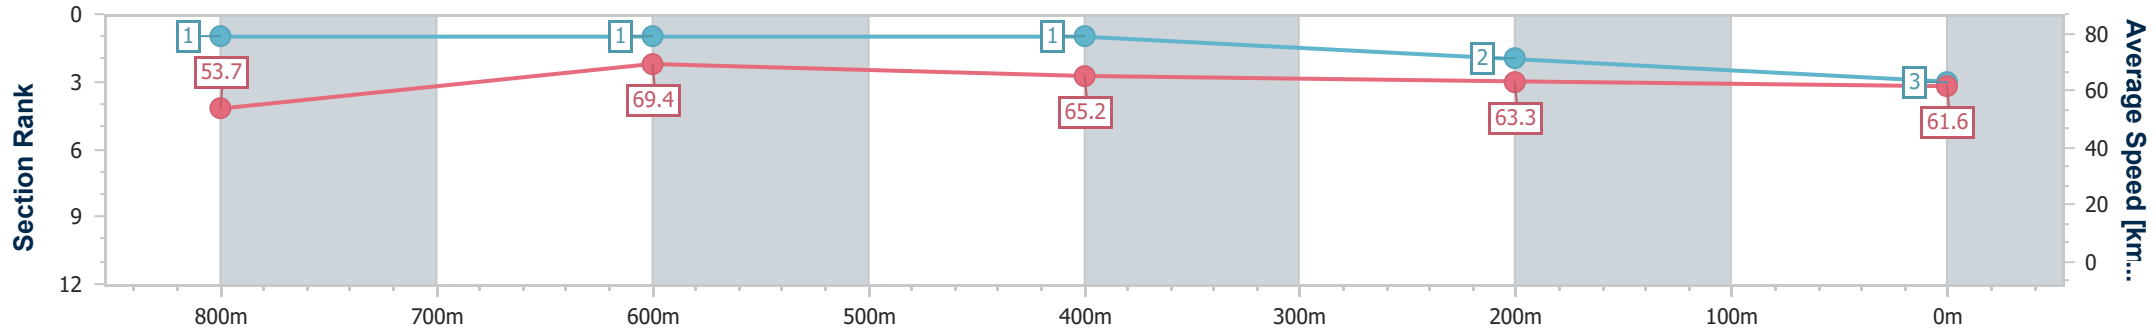

Horse/Jockey Name	More Than A Hero
Final Rank	3
Fastest Section Time (Section)	0:10.39 (800m)
Top Speed [km/h] (Section)	71.6 (800m)
Race State	Finished

Townsville QLD Professional
Race 3: MEMBERSHIPS ON SALE NOW Maiden Handicap - 1000m

10 February 2024 - 15:02

Track Rating: Good 4, Weather: Fine, Rail Position: +3.5m
1000m/W.P True Rem

Section	Overall	800m	600m	400m	200m
Section Times	0:57.72 [3] (0:13.40)	0:44.32 [1] (0:10.39)	0:33.93 [1] (0:10.91)	0:23.02 [1] (0:11.32)	0:11.70 [2] (0:11.70)
Average Speed [km/h]	53.7	69.4	65.2	63.3	61.6
Top Speed [km/h]	70.6	71.6	67.1	64.0	63.3
Avg. Dist. to Rail [m]	5.7	2.0	2.3	1.5	0.7
Avg. Stride Freq. [Hz]	2.4	2.4	2.3	2.3	2.3
Avg. Stride Length [m]	6.1	7.9	7.7	7.6	7.3

- [ ] Ranking at each section and finish
- -.-.- No data available at this section
- NA No data available