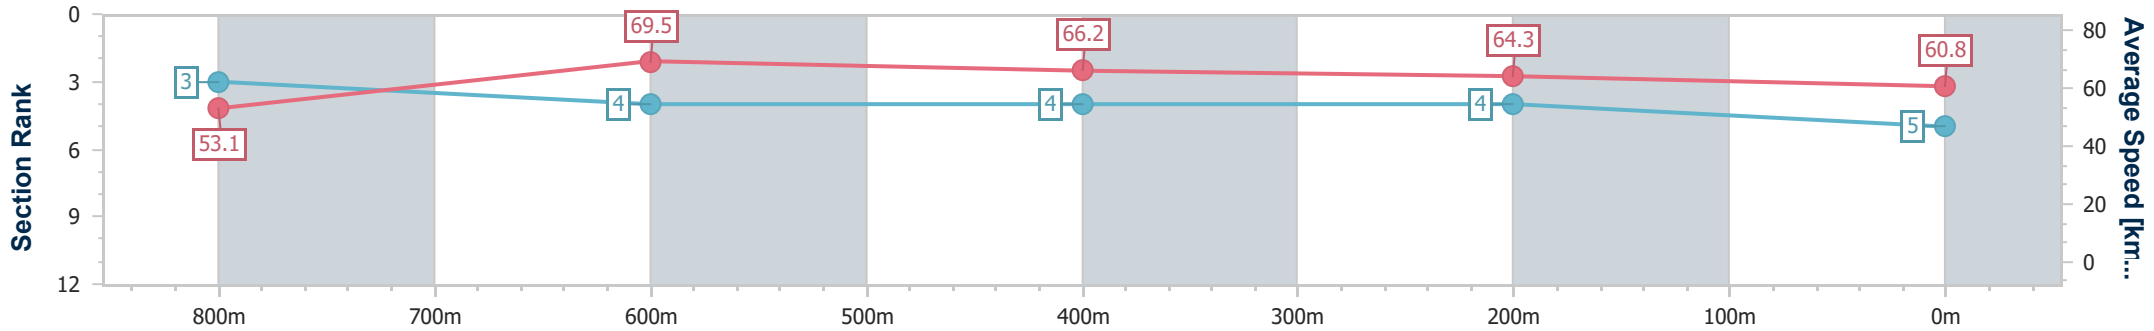

Horse/Jockey Name	Head Bee
Final Rank	5
Fastest Section Time (Section)	0:10.51 (800m)
Top Speed [km/h] (Section)	70.8 (800m)
Race State	Finished

Townsville QLD Professional
Race 3: MEMBERSHIPS ON SALE NOW Maiden Handicap - 1000m

10 February 2024 - 15:02

Track Rating: Good 4, Weather: Fine, Rail Position: +3.5m
1000m/W.P True Rem

Section	Overall	800m	600m	400m	200m
Section Times	0:58.01 [5] (0:13.58)	0:44.43 [3] (0:10.51)	0:33.92 [4] (0:10.92)	0:23.00 [4] (0:11.18)	0:11.82 [4] (0:11.82)
Average Speed [km/h]	53.1	69.5	66.2	64.3	60.8
Top Speed [km/h]	70.8	70.8	68.2	65.9	64.3
Avg. Dist. to Rail [m]	8.6	4.2	0.6	1.9	3.0
Avg. Stride Freq. [Hz]	2.6	2.7	2.6	2.6	2.5
Avg. Stride Length [m]	5.7	7.2	7.2	7.0	6.8

- [ ] Ranking at each section and finish
- -.-.- No data available at this section
- NA No data available