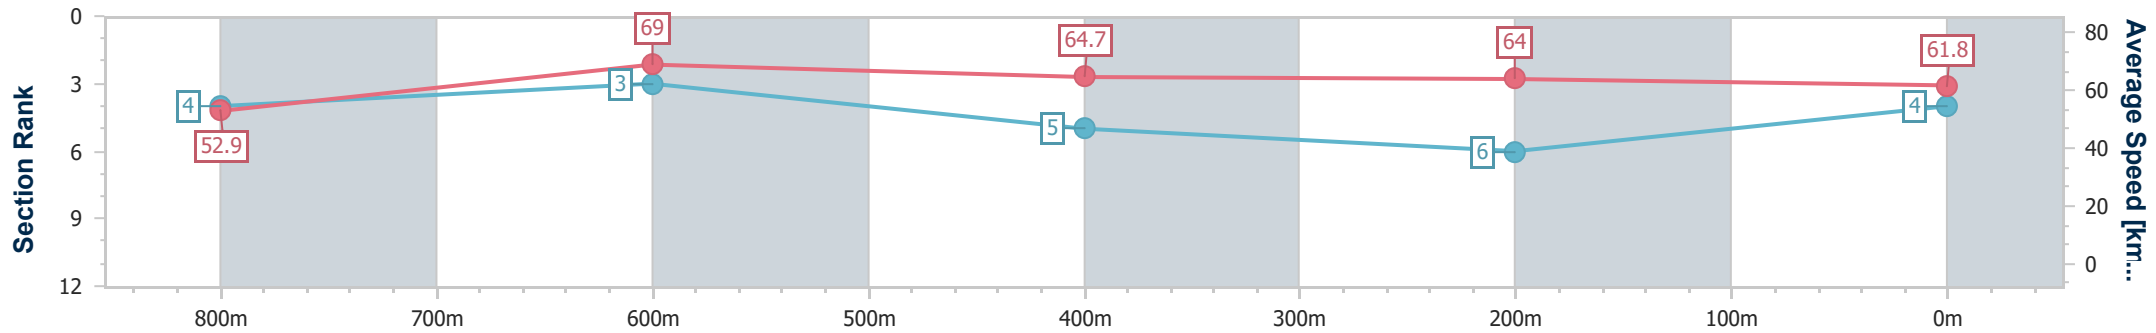

Horse/Jockey Name	November Rhythm
Final Rank	4
Fastest Section Time (Section)	0:10.46 (800m)
Top Speed [km/h] (Section)	70.6 (800m)
Race State	Finished

Townsville QLD Professional
Race 3: MEMBERSHIPS ON SALE NOW Maiden Handicap - 1000m

10 February 2024 - 15:02

Track Rating: Good 4, Weather: Fine, Rail Position: +3.5m
1000m/W.P True Rem

Section	Overall	800m	600m	400m	200m
Section Times	0:57.88 [4] (0:13.62)	0:44.26 [4] (0:10.46)	0:33.80 [3] (0:10.94)	0:22.86 [5] (0:11.23)	0:11.63 [6] (0:11.63)
Average Speed [km/h]	52.9	69.0	64.7	64.0	61.8
Top Speed [km/h]	69.9	70.6	67.2	64.6	63.4
Avg. Dist. to Rail [m]	3.2	1.8	2.9	1.9	0.6
Avg. Stride Freq. [Hz]	2.3	2.3	2.2	2.2	2.2
Avg. Stride Length [m]	6.5	8.0	8.1	8.0	7.6

- [ ] Ranking at each section and finish
- -.-.- No data available at this section
- NA No data available