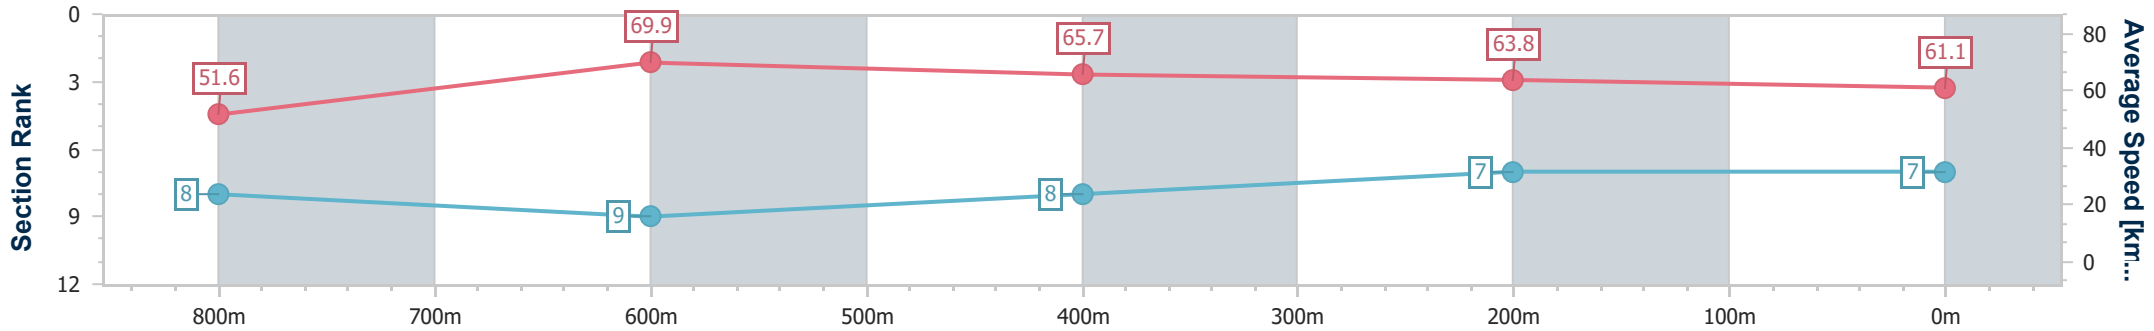

- [ ] Ranking at each section and finish
- .-.- No data available at this section
- NA No data available

Horse/Jockey Name	Rivalon
Final Rank	7
Fastest Section Time (Section)	0:10.42 (800m)
Top Speed [km/h] (Section)	71.5 (800m)
Race State	Finished

Townsville QLD Professional  
Race 3: MEMBERSHIPS ON SALE NOW Maiden Handicap - 1000m

10 February 2024 - 15:02  
Track Rating: Good 4, Weather: Fine, Rail Position: +3.5m  
1000m/W.P True Rem

Section	Overall	800m	600m	400m	200m
Section Times	0:58.24 [7] (0:13.92)	0:44.32 [8] (0:10.42)	0:33.90 [9] (0:10.90)	0:23.00 [8] (0:11.22)	0:11.78 [7] (0:11.78)
Average Speed [km/h]	51.6	69.9	65.7	63.8	61.1
Top Speed [km/h]	70.8	71.5	69.7	65.8	63.7
Avg. Dist. to Rail [m]	8.1	2.5	0.9	1.3	1.1
Avg. Stride Freq. [Hz]	2.4	2.5	2.4	2.4	2.4
Avg. Stride Length [m]	5.9	7.5	7.5	7.3	7.1