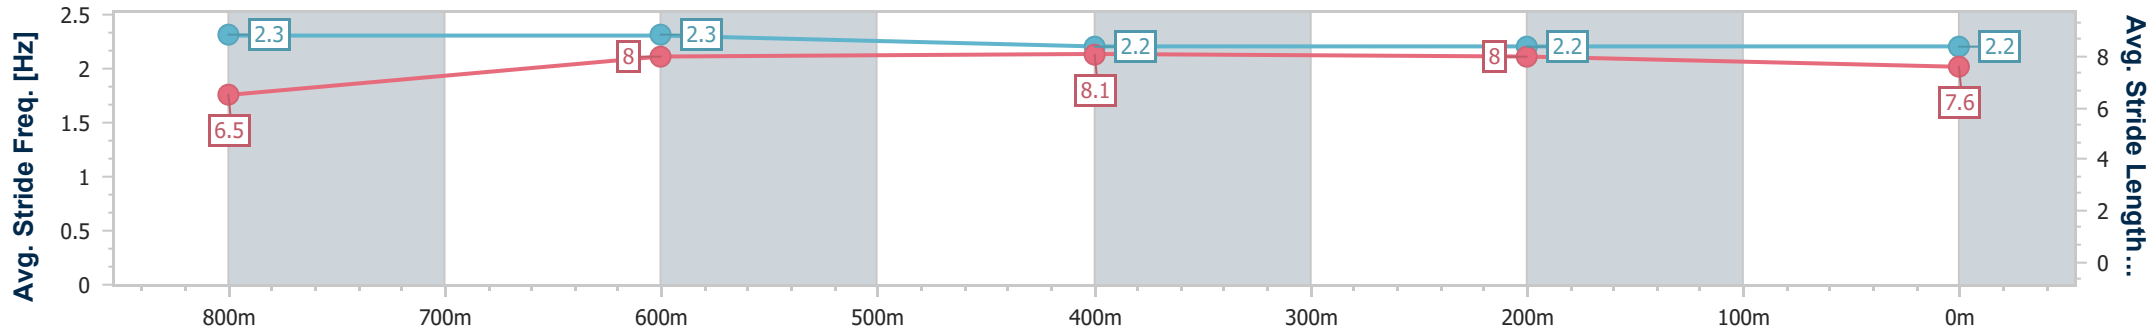

Horse/Jockey Name	November Rhythm
Final Rank	4
Fastest Section Time (Section)	0:10.46 (800m)
Top Speed [km/h] (Section)	70.6 (800m)
Race State	Finished

Townsville QLD Professional
Race 3: MEMBERSHIPS ON SALE NOW Maiden Handicap - 1000m

10 February 2024 - 15:02

Track Rating: Good 4, Weather: Fine, Rail Position: +3.5m
1000m/W.P True Rem

Section	Overall	800m	600m	400m	200m
Section Times	0:57.88 [4] (0:13.62)	0:44.26 [4] (0:10.46)	0:33.80 [3] (0:10.94)	0:22.86 [5] (0:11.23)	0:11.63 [6] (0:11.63)
Average Speed [km/h]	52.9	69.0	64.7	64.0	61.8
Top Speed [km/h]	69.9	70.6	67.2	64.6	63.4
Avg. Dist. to Rail [m]	3.2	1.8	2.9	1.9	0.6
Avg. Stride Freq. [Hz]	2.3	2.3	2.2	2.2	2.2
Avg. Stride Length [m]	6.5	8.0	8.1	8.0	7.6

- [ ] Ranking at each section and finish
- -.-.- No data available at this section
- NA No data available