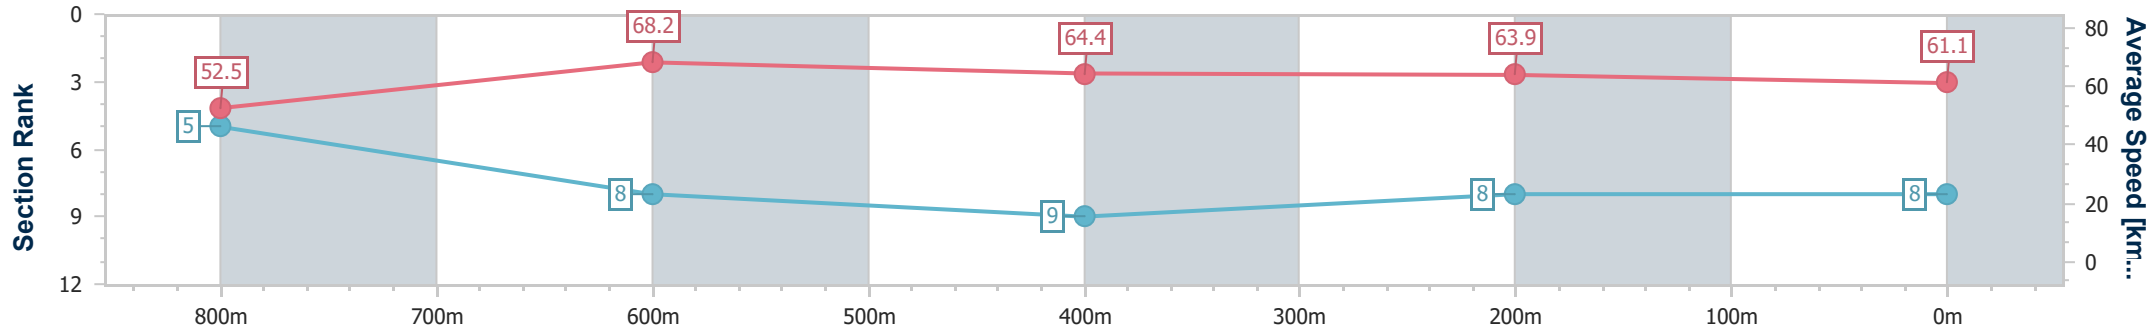

- [ ] Ranking at each section and finish
- .-.- No data available at this section
- NA No data available

Horse/Jockey Name	Moon Missile
Final Rank	8
Fastest Section Time (Section)	0:10.57 (800m)
Top Speed [km/h] (Section)	69.7 (800m)
Race State	Finished

Townsville QLD Professional  
 Race 3: MEMBERSHIPS ON SALE NOW Maiden Handicap - 1000m

10 February 2024 - 15:02

Track Rating: Good 4, Weather: Fine, Rail Position: +3.5m  
 1000m/W.P True Rem

Section	Overall	800m	600m	400m	200m
Section Times	0:58.26 [8] (0:13.75)	0:44.51 [5] (0:10.57)	0:33.94 [8] (0:10.98)	0:22.96 [9] (0:11.19)	0:11.77 [8] (0:11.77)
Average Speed [km/h]	52.5	68.2	64.4	63.9	61.1
Top Speed [km/h]	69.6	69.7	67.2	64.3	62.8
Avg. Dist. to Rail [m]	3.3	1.6	3.6	3.0	1.2
Avg. Stride Freq. [Hz]	2.3	2.4	2.3	2.3	2.3
Avg. Stride Length [m]	6.2	7.8	7.7	7.7	7.4