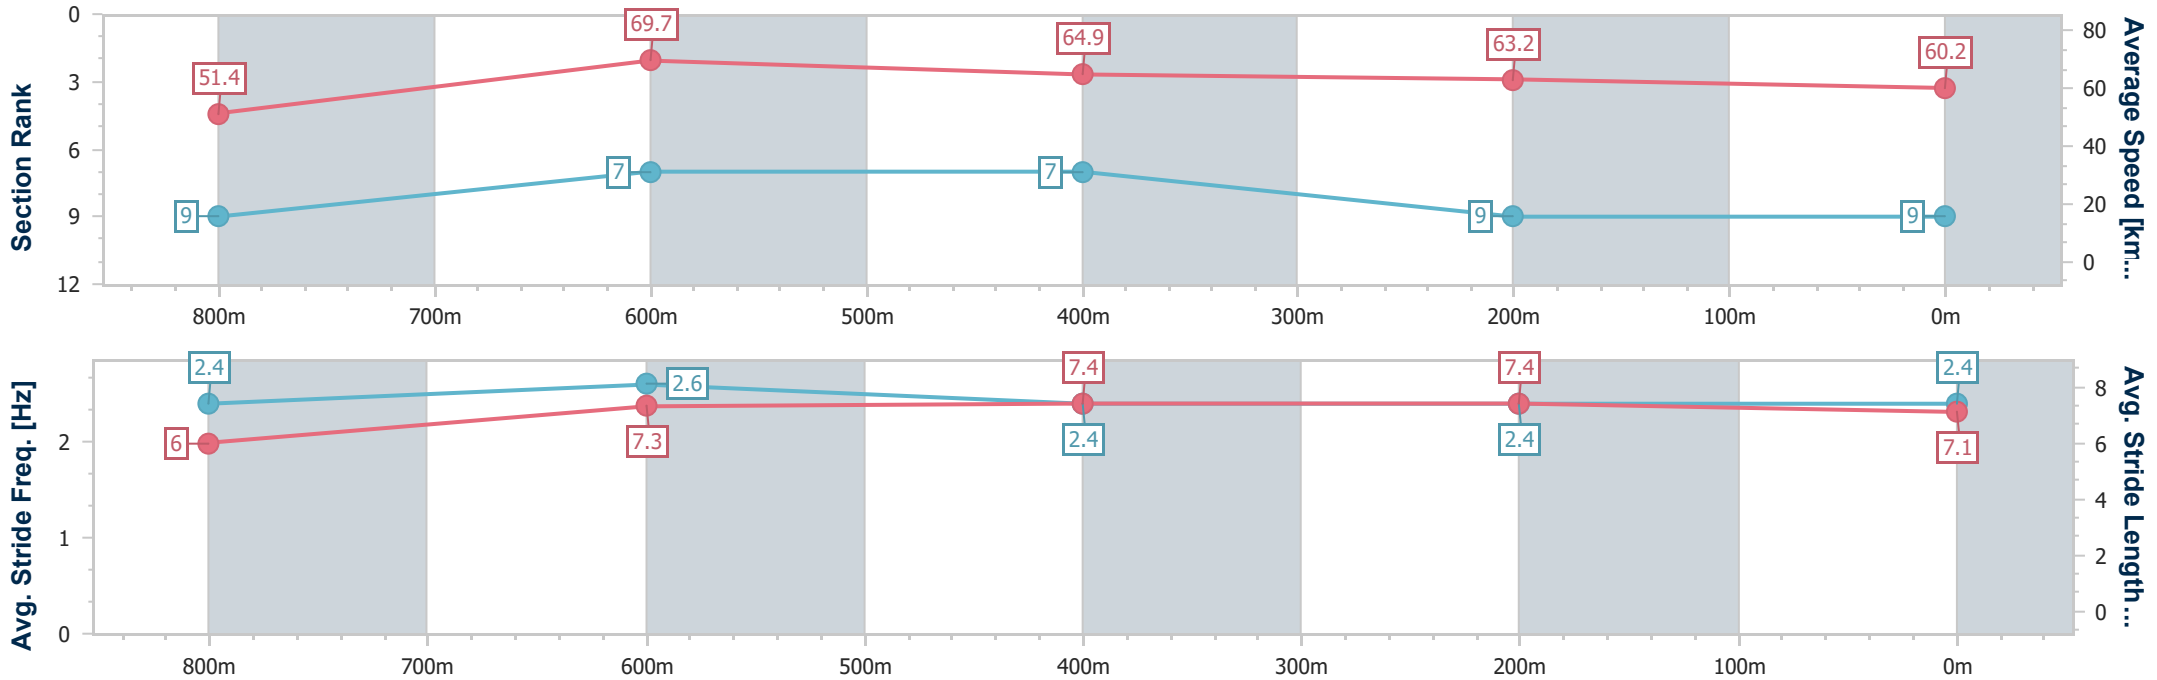

Townsville QLD Professional  
 Race 3: MEMBERSHIPS ON SALE NOW Maiden Handicap - 1000m

10 February 2024 - 15:02

Track Rating: Good 4, Weather: Fine, Rail Position: +3.5m  
 1000m/W.P True Rem

Section	Overall	800m	600m	400m	200m
Section Times	0:58.26 [8] (0:13.75)	0:44.51 [5] (0:10.57)	0:33.94 [8] (0:10.98)	0:22.96 [9] (0:11.19)	0:11.77 [8] (0:11.77)
Average Speed [km/h]	52.5	68.2	64.4	63.9	61.1
Top Speed [km/h]	69.6	69.7	67.2	64.3	62.8
Avg. Dist. to Rail [m]	3.3	1.6	3.6	3.0	1.2
Avg. Stride Freq. [Hz]	2.3	2.4	2.3	2.3	2.3
Avg. Stride Length [m]	6.2	7.8	7.7	7.7	7.4

- [ ] Ranking at each section and finish
- .-.- No data available at this section
- NA No data available

Horse/Jockey Name	She's A Mission
Final Rank	9
Fastest Section Time (Section)	0:10.35 (800m)
Top Speed [km/h] (Section)	70.9 (800m)
Race State	Finished

Townsville QLD Professional  
Race 3: MEMBERSHIPS ON SALE NOW Maiden Handicap - 1000m

10 February 2024 - 15:02

Track Rating: Good 4, Weather: Fine, Rail Position: +3.5m  
1000m/W.P True Rem

Section	Overall	800m	600m	400m	200m
Section Times	0:58.50 [9] (0:13.97)	0:44.53 [9] (0:10.35)	0:34.18 [7] (0:10.88)	0:23.30 [7] (0:11.34)	0:11.96 [9] (0:11.96)
Average Speed [km/h]	51.4	69.7	64.9	63.2	60.2
Top Speed [km/h]	70.3	70.9	67.5	64.3	62.8
Avg. Dist. to Rail [m]	2.8	2.1	3.4	1.8	1.5
Avg. Stride Freq. [Hz]	2.4	2.6	2.4	2.4	2.4
Avg. Stride Length [m]	6.0	7.3	7.4	7.4	7.1

- [ ] Ranking at each section and finish
- .-.- No data available at this section
- NA No data available

Horse/Jockey Name	Gogglebox
Final Rank	10
Fastest Section Time (Section)	0:10.58 (800m)
Top Speed [km/h] (Section)	70.4 (800m)
Race State	Finished