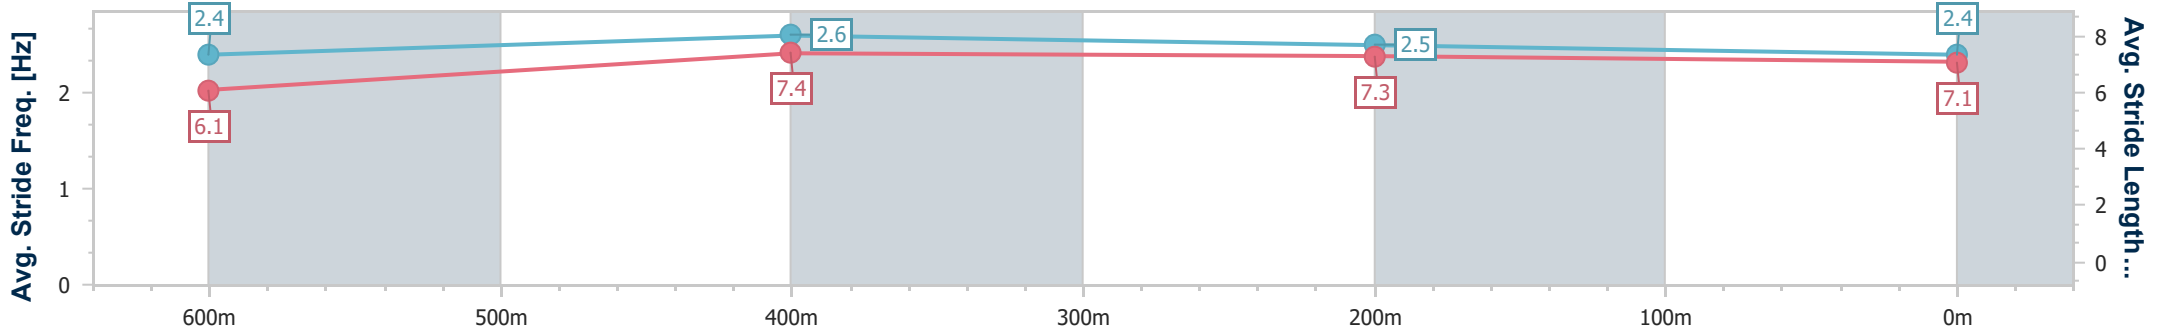

- [ ] Ranking at each section and finish
- .-.- No data available at this section
- NA No data available

Horse/Jockey Name	Emilee's Empire
Final Rank	5
Fastest Section Time (Section)	0:10.47 (600m)
Top Speed [km/h] (Section)	69.7 (600m)
Race State	Finished

Ipswich QLD Professional  
 Race 5: ROSE JENSEN KENT LAWYERS BENCHMARK 62  
 Handicap - 800m  
 15 February 2024 - 15:21  
 Track Rating: Good 4, Weather: Overcast, Rail Position: +4.5m  
 Entire

Section	Overall	600m	400m	200m
Section Times	0:46.48 [5] (0:13.59)	0:32.89 [3] (0:10.47)	0:22.42 [4] (0:10.83)	0:11.59 [4] (0:11.59)
Average Speed [km/h]	53.2	68.7	66.4	62.0
Top Speed [km/h]	68.8	69.7	67.5	64.9
Avg. Dist. to Rail [m]	5.2	0.7	0.6	0.8
Avg. Stride Freq. [Hz]	2.4	2.6	2.5	2.4
Avg. Stride Length [m]	6.1	7.4	7.3	7.1