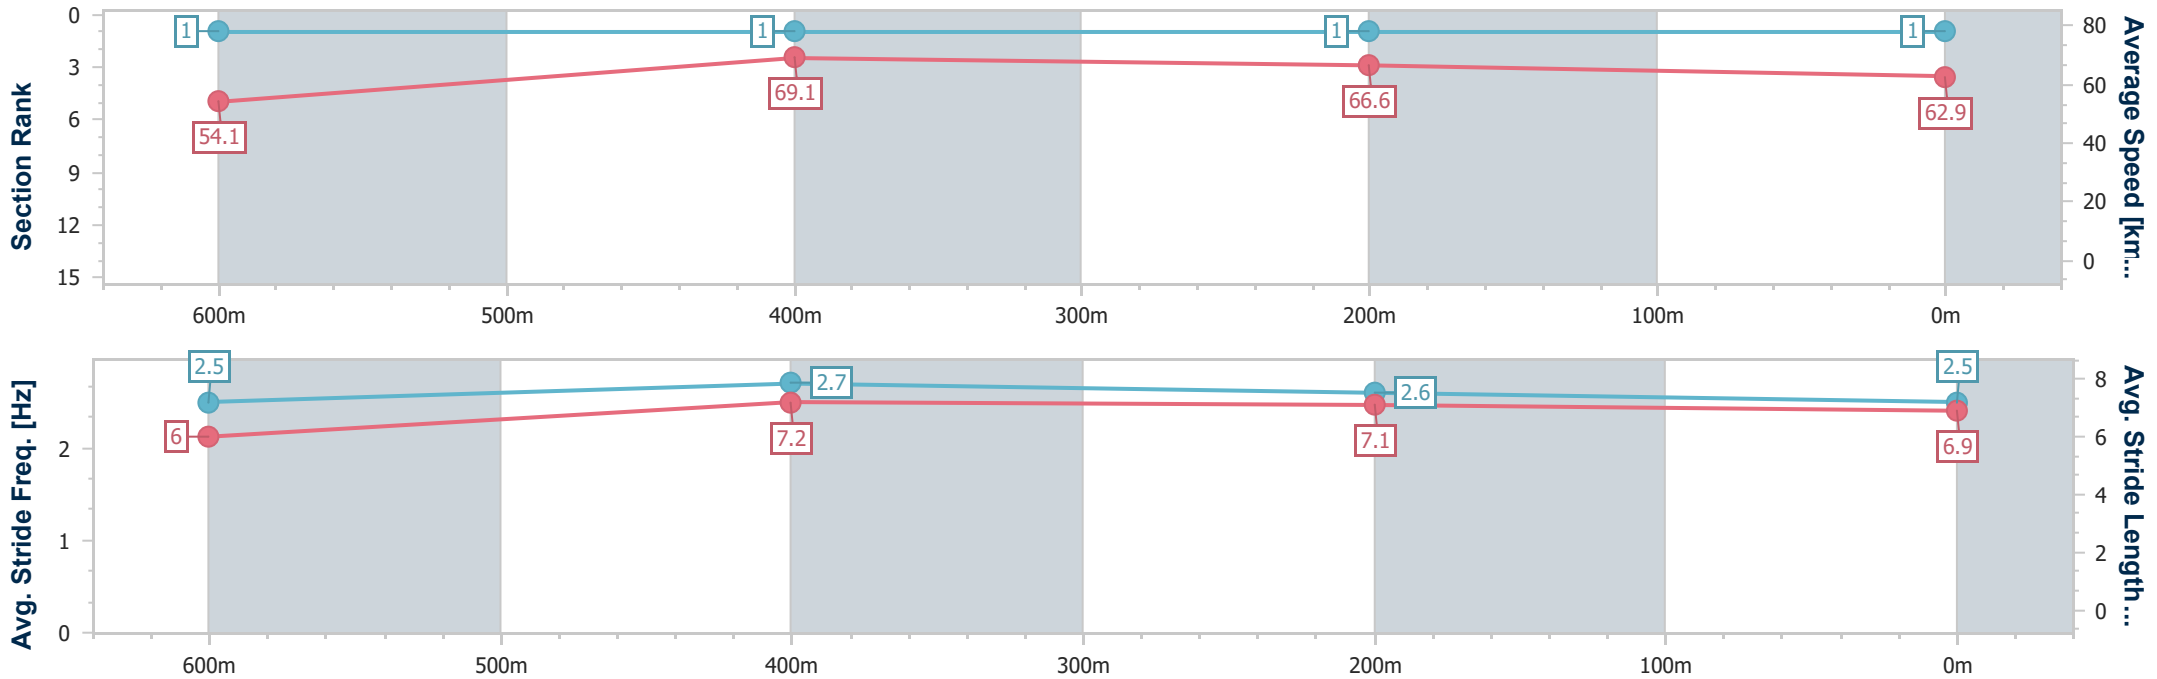

Horse/Jockey Name	Underhand
Final Rank	1
Fastest Section Time (Section)	0:10.34 (600m)
Top Speed [km/h] (Section)	70.1 (600m)
Race State	Finished

Ipswich QLD Professional
Race 5: ROSE JENSEN KENT LAWYERS BENCHMARK 62
Handicap - 800m
15 February 2024 - 15:21
Track Rating: Good 4, Weather: Overcast, Rail Position: +4.5m
Entire

Section	Overall	600m	400m	200m
Section Times	0:45.83 [1] (0:13.32)	0:32.51 [1] (0:10.34)	0:22.17 [1] (0:10.71)	0:11.46 [1] (0:11.46)
Average Speed [km/h]	54.1	69.1	66.6	62.9
Top Speed [km/h]	69.3	70.1	68.2	66.0
Avg. Dist. to Rail [m]	1.7	1.0	2.2	2.0
Avg. Stride Freq. [Hz]	2.5	2.7	2.6	2.5
Avg. Stride Length [m]	6.0	7.2	7.1	6.9

- [ ] Ranking at each section and finish
- -.-.- No data available at this section
- NA No data available