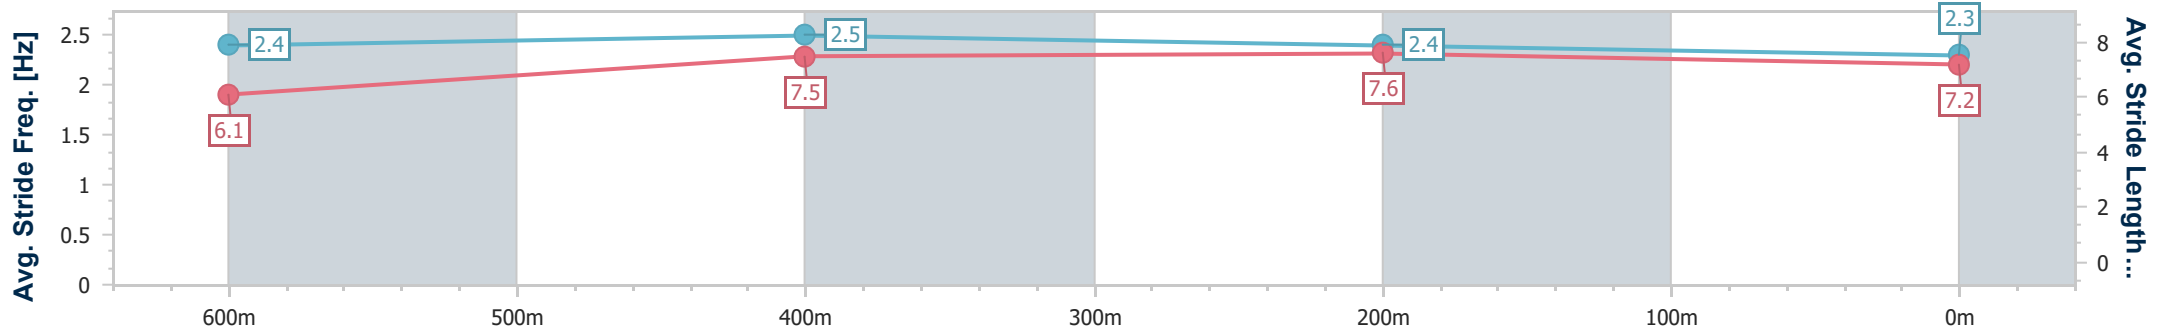

Ipswich QLD Professional  
 Race 5: ROSE JENSEN KENT LAWYERS BENCHMARK 62  
 Handicap - 800m  
 15 February 2024 - 15:21  
 Track Rating: Good 4, Weather: Overcast, Rail Position: +4.5m  
 Entire

Section	Overall	600m	400m	200m
Section Times	0:46.75 [8] (0:13.71)	0:33.04 [7] (0:10.30)	0:22.74 [3] (0:10.90)	0:11.84 [5] (0:11.84)
Average Speed [km/h]	52.4	69.9	65.5	60.7
Top Speed [km/h]	70.4	70.8	67.4	64.1
Avg. Dist. to Rail [m]	1.8	1.1	1.4	1.4
Avg. Stride Freq. [Hz]	2.5	2.7	2.6	2.5
Avg. Stride Length [m]	5.8	7.1	7.0	6.8

- [ ] Ranking at each section and finish
- .-.- No data available at this section
- NA No data available

Horse/Jockey Name	This Is One
Final Rank	9
Fastest Section Time (Section)	0:10.44 (600m)
Top Speed [km/h] (Section)	70.3 (Overall)
Race State	Finished

Ipswich QLD Professional  
 Race 5: ROSE JENSEN KENT LAWYERS BENCHMARK 62  
 Handicap - 800m

15 February 2024 - 15:21  
 Track Rating: Good 4, Weather: Overcast, Rail Position: +4.5m  
 Entire

Section	Overall	600m	400m	200m
Section Times	0:46.99 [9] (0:13.69)	0:33.30 [6] (0:10.44)	0:22.86 [6] (0:10.91)	0:11.95 [8] (0:11.95)
Average Speed [km/h]	52.6	68.4	65.0	60.3
Top Speed [km/h]	70.3	70.3	66.3	65.6
Avg. Dist. to Rail [m]	0.7	2.1	3.3	2.1
Avg. Stride Freq. [Hz]	2.4	2.5	2.4	2.3
Avg. Stride Length [m]	6.1	7.5	7.6	7.2

- [ ] Ranking at each section and finish
- .-.- No data available at this section
- NA No data available