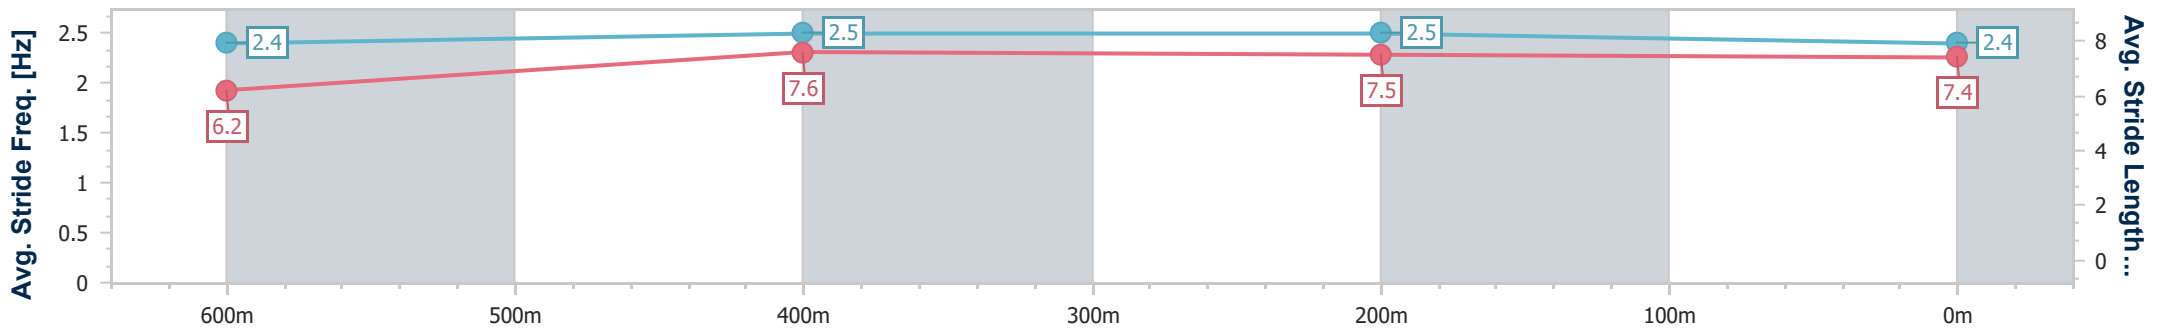

Horse/Jockey Name	All Stashed Up
Final Rank	2
Fastest Section Time (Section)	0:10.42 (600m)
Top Speed [km/h] (Section)	70.3 (600m)
Race State	Finished

Ipswich QLD Professional
Race 5: ROSE JENSEN KENT LAWYERS BENCHMARK 62
Handicap - 800m
15 February 2024 - 15:21
Track Rating: Good 4, Weather: Overcast, Rail Position: +4.5m
Entire

Section	Overall	600m	400m	200m
Section Times	0:45.85 [2] (0:13.65)	0:32.20 [5] (0:10.42)	0:21.78 [5] (0:10.61)	0:11.17 [3] (0:11.17)
Average Speed [km/h]	52.7	69.2	67.7	64.4
Top Speed [km/h]	69.3	70.3	68.1	67.6
Avg. Dist. to Rail [m]	5.8	1.1	0.5	0.6
Avg. Stride Freq. [Hz]	2.4	2.5	2.5	2.4
Avg. Stride Length [m]	6.2	7.6	7.5	7.4

- [ ] Ranking at each section and finish
- -.-.- No data available at this section
- NA No data available