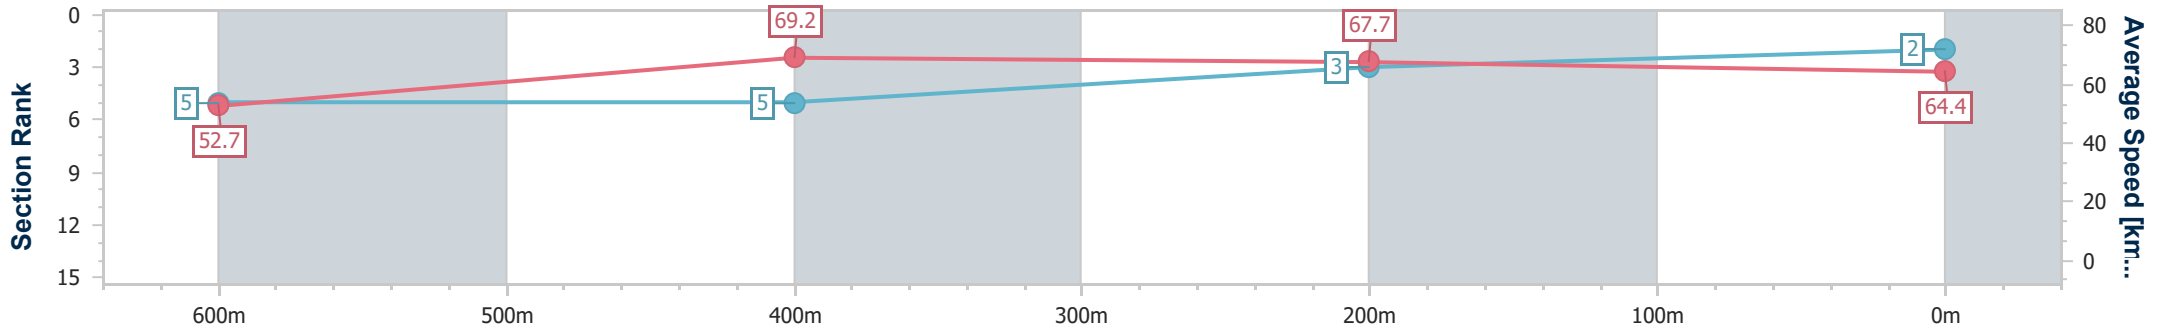

Horse/Jockey Name	All Stashed Up
Final Rank	2
Fastest Section Time (Section)	0:10.42 (600m)
Top Speed [km/h] (Section)	70.3 (600m)
Race State	Finished

Ipswich QLD Professional
Race 5: ROSE JENSEN KENT LAWYERS BENCHMARK 62
Handicap - 800m
15 February 2024 - 15:21
Track Rating: Good 4, Weather: Overcast, Rail Position: +4.5m
Entire

Section	Overall	600m	400m	200m
Section Times	0:45.85 [2] (0:13.65)	0:32.20 [5] (0:10.42)	0:21.78 [5] (0:10.61)	0:11.17 [3] (0:11.17)
Average Speed [km/h]	52.7	69.2	67.7	64.4
Top Speed [km/h]	69.3	70.3	68.1	67.6
Avg. Dist. to Rail [m]	5.8	1.1	0.5	0.6
Avg. Stride Freq. [Hz]	2.4	2.5	2.5	2.4
Avg. Stride Length [m]	6.2	7.6	7.5	7.4

- [ ] Ranking at each section and finish
- -.-.- No data available at this section
- NA No data available