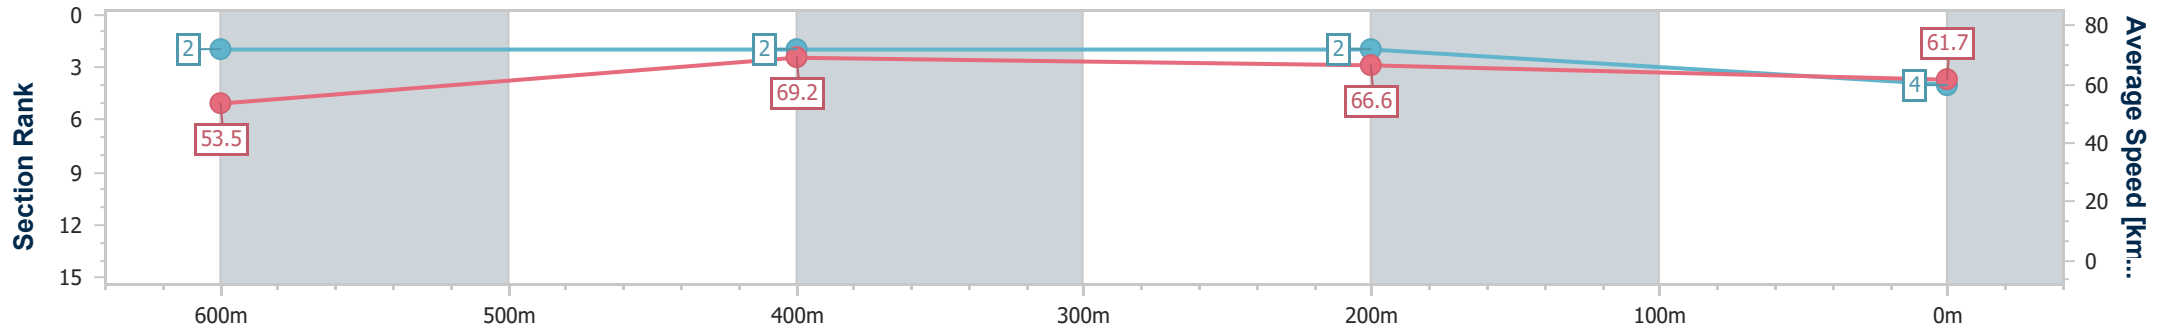

- [ ] Ranking at each section and finish
- .-.- No data available at this section
- NA No data available

Horse/Jockey Name	Szabo
Final Rank	4
Fastest Section Time (Section)	0:10.28 (600m)
Top Speed [km/h] (Section)	70.8 (600m)
Race State	Finished

Ipswich QLD Professional  
 Race 5: ROSE JENSEN KENT LAWYERS BENCHMARK 62  
 Handicap - 800m  
 15 February 2024 - 15:21  
 Track Rating: Good 4, Weather: Overcast, Rail Position: +4.5m  
 Entire

Section	Overall	600m	400m	200m
Section Times	0:46.19 [4] (0:13.50)	0:32.69 [2] (0:10.28)	0:22.41 [2] (0:10.75)	0:11.66 [2] (0:11.66)
Average Speed [km/h]	53.5	69.2	66.6	61.7
Top Speed [km/h]	70.8	70.8	67.9	65.3
Avg. Dist. to Rail [m]	1.9	1.6	1.9	0.6
Avg. Stride Freq. [Hz]	2.5	2.7	2.6	2.5
Avg. Stride Length [m]	5.9	7.2	7.0	6.9