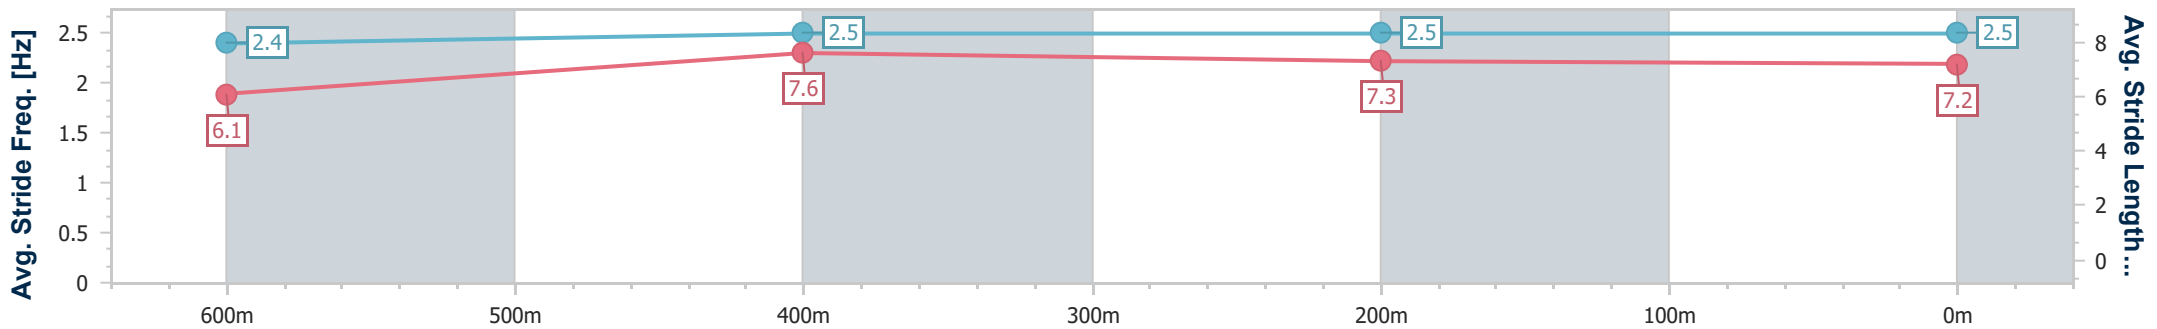

- [ ] Ranking at each section and finish
- .-.- No data available at this section
- NA No data available

Horse/Jockey Name	Flying Rupert
Final Rank	3
Fastest Section Time (Section)	0:10.56 (600m)
Top Speed [km/h] (Section)	69.3 (600m)
Race State	Finished

Ipswich QLD Professional  
 Race 5: ROSE JENSEN KENT LAWYERS BENCHMARK 62  
 Handicap - 800m  
 15 February 2024 - 15:21  
 Track Rating: Good 4, Weather: Overcast, Rail Position: +4.5m  
 Entire

Section	Overall	600m	400m	200m
Section Times	0:46.17 [3] (0:13.74)	0:32.43 [8] (0:10.56)	0:21.87 [9] (0:10.69)	0:11.18 [6] (0:11.18)
Average Speed [km/h]	52.3	68.6	67.0	64.6
Top Speed [km/h]	68.7	69.3	68.0	66.2
Avg. Dist. to Rail [m]	4.5	0.9	1.1	1.8
Avg. Stride Freq. [Hz]	2.4	2.5	2.5	2.5
Avg. Stride Length [m]	6.1	7.6	7.3	7.2