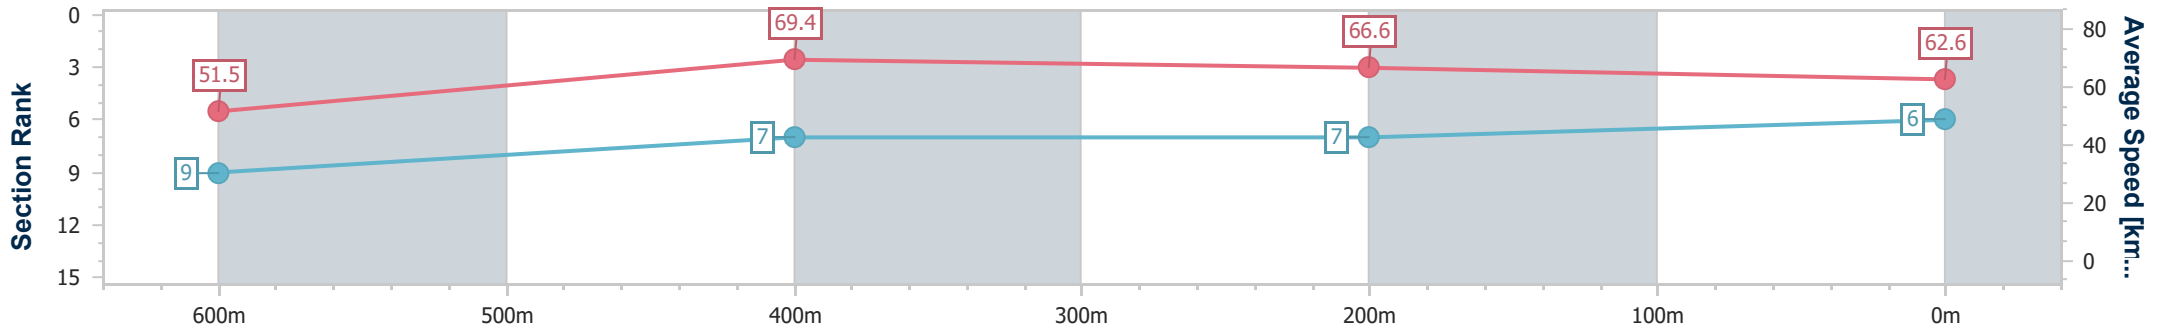

Ipswich QLD Professional  
 Race 5: ROSE JENSEN KENT LAWYERS BENCHMARK 62  
 Handicap - 800m  
 15 February 2024 - 15:21  
 Track Rating: Good 4, Weather: Overcast, Rail Position: +4.5m  
 Entire

Section	Overall	600m	400m	200m
Section Times	0:46.48 [5] (0:13.59)	0:32.89 [3] (0:10.47)	0:22.42 [4] (0:10.83)	0:11.59 [4] (0:11.59)
Average Speed [km/h]	53.2	68.7	66.4	62.0
Top Speed [km/h]	68.8	69.7	67.5	64.9
Avg. Dist. to Rail [m]	5.2	0.7	0.6	0.8
Avg. Stride Freq. [Hz]	2.4	2.6	2.5	2.4
Avg. Stride Length [m]	6.1	7.4	7.3	7.1

- [ ] Ranking at each section and finish
- .-.- No data available at this section
- NA No data available

Horse/Jockey Name	Wish I Had
Final Rank	6
Fastest Section Time (Section)	0:10.30 (600m)
Top Speed [km/h] (Section)	71.3 (600m)
Race State	Finished

Ipswich QLD Professional  
 Race 5: ROSE JENSEN KENT LAWYERS BENCHMARK 62  
 Handicap - 800m  
 15 February 2024 - 15:21  
 Track Rating: Good 4, Weather: Overcast, Rail Position: +4.5m  
 Entire

Section	Overall	600m	400m	200m
Section Times	0:46.51 [6] (0:13.96)	0:32.55 [9] (0:10.30)	0:22.25 [7] (0:10.77)	0:11.48 [7] (0:11.48)
Average Speed [km/h]	51.5	69.4	66.6	62.6
Top Speed [km/h]	70.3	71.3	67.4	66.2
Avg. Dist. to Rail [m]	5.8	1.5	1.1	1.0
Avg. Stride Freq. [Hz]	2.4	2.7	2.7	2.6
Avg. Stride Length [m]	5.9	7.1	6.9	6.6