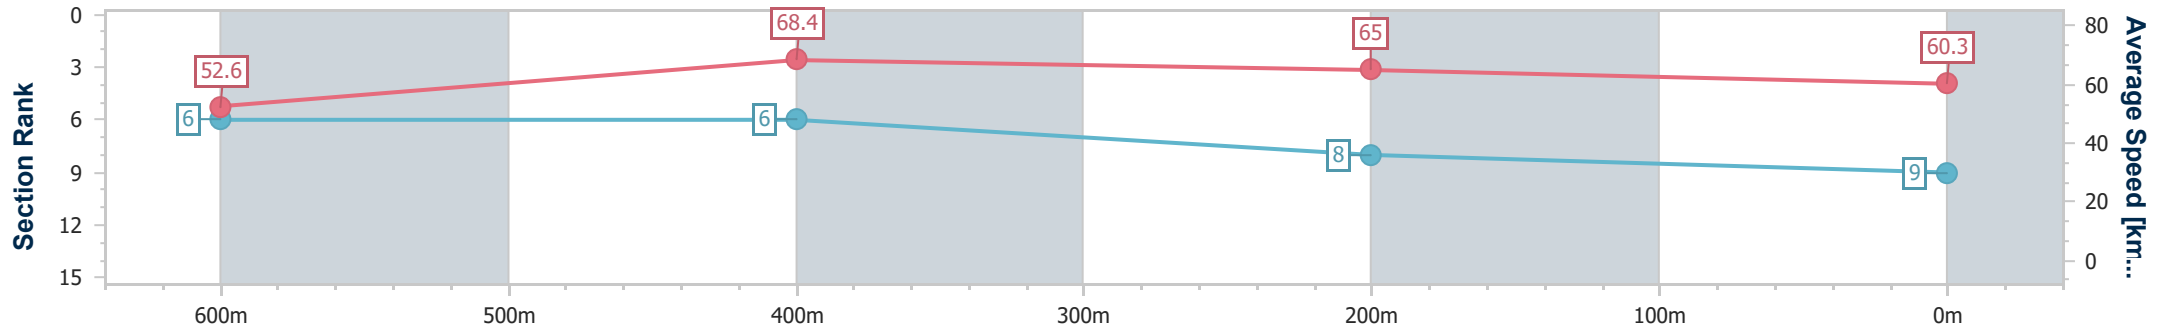

Ipswich QLD Professional  
 Race 5: ROSE JENSEN KENT LAWYERS BENCHMARK 62  
 Handicap - 800m  
 15 February 2024 - 15:21  
 Track Rating: Good 4, Weather: Overcast, Rail Position: +4.5m  
 Entire

Section	Overall	600m	400m	200m
Section Times	0:46.75 [8] (0:13.71)	0:33.04 [7] (0:10.30)	0:22.74 [3] (0:10.90)	0:11.84 [5] (0:11.84)
Average Speed [km/h]	52.4	69.9	65.5	60.7
Top Speed [km/h]	70.4	70.8	67.4	64.1
Avg. Dist. to Rail [m]	1.8	1.1	1.4	1.4
Avg. Stride Freq. [Hz]	2.5	2.7	2.6	2.5
Avg. Stride Length [m]	5.8	7.1	7.0	6.8

- [ ] Ranking at each section and finish
- .-.- No data available at this section
- NA No data available

Horse/Jockey Name	This Is One
Final Rank	9
Fastest Section Time (Section)	0:10.44 (600m)
Top Speed [km/h] (Section)	70.3 (Overall)
Race State	Finished

Ipswich QLD Professional  
 Race 5: ROSE JENSEN KENT LAWYERS BENCHMARK 62  
 Handicap - 800m

15 February 2024 - 15:21  
 Track Rating: Good 4, Weather: Overcast, Rail Position: +4.5m  
 Entire

Section	Overall	600m	400m	200m
Section Times	0:46.99 [9] (0:13.69)	0:33.30 [6] (0:10.44)	0:22.86 [6] (0:10.91)	0:11.95 [8] (0:11.95)
Average Speed [km/h]	52.6	68.4	65.0	60.3
Top Speed [km/h]	70.3	70.3	66.3	65.6
Avg. Dist. to Rail [m]	0.7	2.1	3.3	2.1
Avg. Stride Freq. [Hz]	2.4	2.5	2.4	2.3
Avg. Stride Length [m]	6.1	7.5	7.6	7.2

- [ ] Ranking at each section and finish
- .-.- No data available at this section
- NA No data available