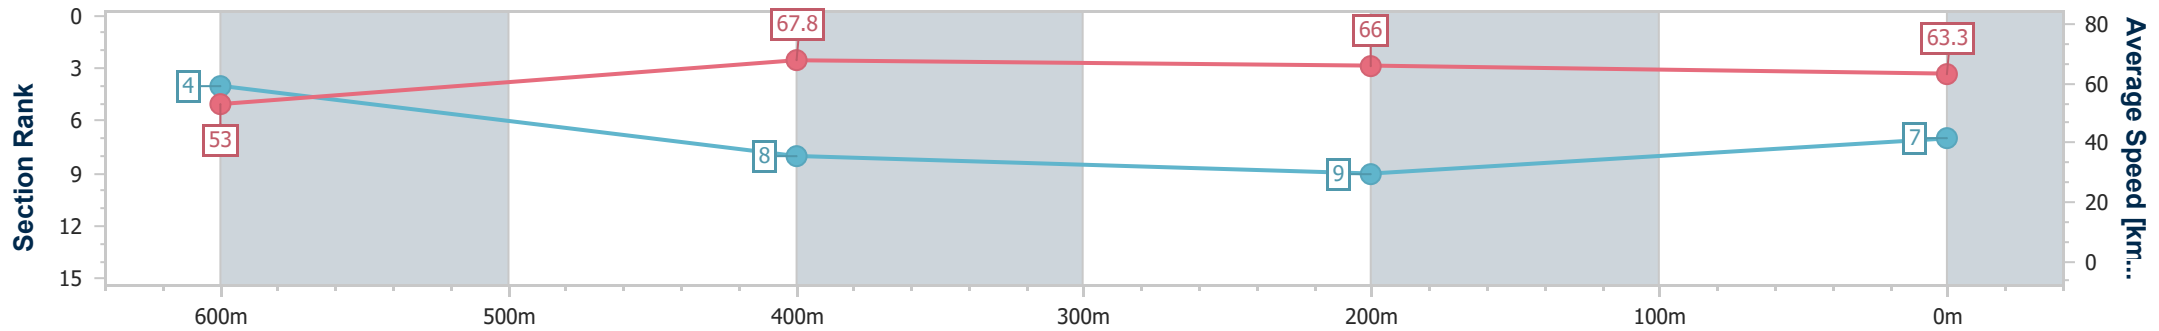

Ipswich QLD Professional  
 Race 5: ROSE JENSEN KENT LAWYERS BENCHMARK 62  
 Handicap - 800m  
 15 February 2024 - 15:21  
 Track Rating: Good 4, Weather: Overcast, Rail Position: +4.5m  
 Entire

Section	Overall	600m	400m	200m
Section Times	0:46.51 [6] (0:13.96)	0:32.55 [9] (0:10.30)	0:22.25 [7] (0:10.77)	0:11.48 [7] (0:11.48)
Average Speed [km/h]	51.5	69.4	66.6	62.6
Top Speed [km/h]	70.3	71.3	67.4	66.2
Avg. Dist. to Rail [m]	5.8	1.5	1.1	1.0
Avg. Stride Freq. [Hz]	2.4	2.7	2.7	2.6
Avg. Stride Length [m]	5.9	7.1	6.9	6.6

- [ ] Ranking at each section and finish
- .-.- No data available at this section
- NA No data available

Horse/Jockey Name	Bulsara
Final Rank	7
Fastest Section Time (Section)	0:10.62 (600m)
Top Speed [km/h] (Section)	69.8 (600m)
Race State	Finished

Ipswich QLD Professional  
 Race 5: ROSE JENSEN KENT LAWYERS BENCHMARK 62  
 Handicap - 800m  
 15 February 2024 - 15:21  
 Track Rating: Good 4, Weather: Overcast, Rail Position: +4.5m  
 Entire

Section	Overall	600m	400m	200m
Section Times	0:46.59 [7] (0:13.64)	0:32.95 [4] (0:10.62)	0:22.33 [8] (0:10.97)	0:11.36 [9] (0:11.36)
Average Speed [km/h]	53.0	67.8	66.0	63.3
Top Speed [km/h]	69.6	69.8	67.1	65.2
Avg. Dist. to Rail [m]	4.2	1.0	1.1	2.9
Avg. Stride Freq. [Hz]	2.3	2.4	2.4	2.3
Avg. Stride Length [m]	6.5	7.8	7.8	7.7