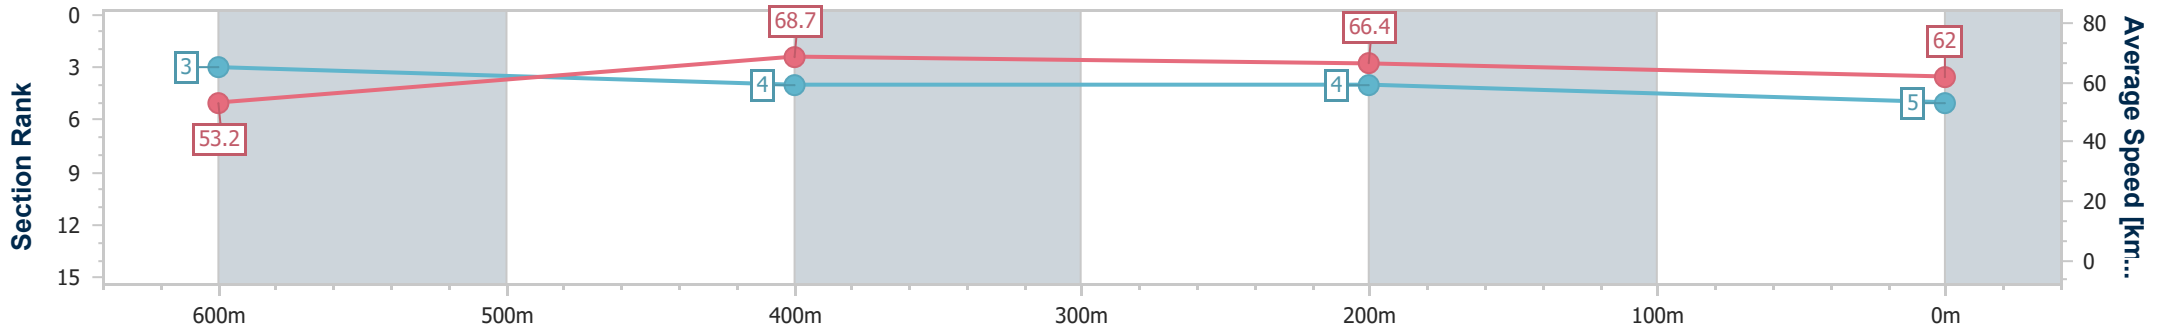

- [ ] Ranking at each section and finish
- .-.- No data available at this section
- NA No data available

Horse/Jockey Name	Emilee's Empire
Final Rank	5
Fastest Section Time (Section)	0:10.47 (600m)
Top Speed [km/h] (Section)	69.7 (600m)
Race State	Finished

Ipswich QLD Professional  
 Race 5: ROSE JENSEN KENT LAWYERS BENCHMARK 62  
 Handicap - 800m  
 15 February 2024 - 15:21  
 Track Rating: Good 4, Weather: Overcast, Rail Position: +4.5m  
 Entire

Section	Overall	600m	400m	200m
Section Times	0:46.48 [5] (0:13.59)	0:32.89 [3] (0:10.47)	0:22.42 [4] (0:10.83)	0:11.59 [4] (0:11.59)
Average Speed [km/h]	53.2	68.7	66.4	62.0
Top Speed [km/h]	68.8	69.7	67.5	64.9
Avg. Dist. to Rail [m]	5.2	0.7	0.6	0.8
Avg. Stride Freq. [Hz]	2.4	2.6	2.5	2.4
Avg. Stride Length [m]	6.1	7.4	7.3	7.1