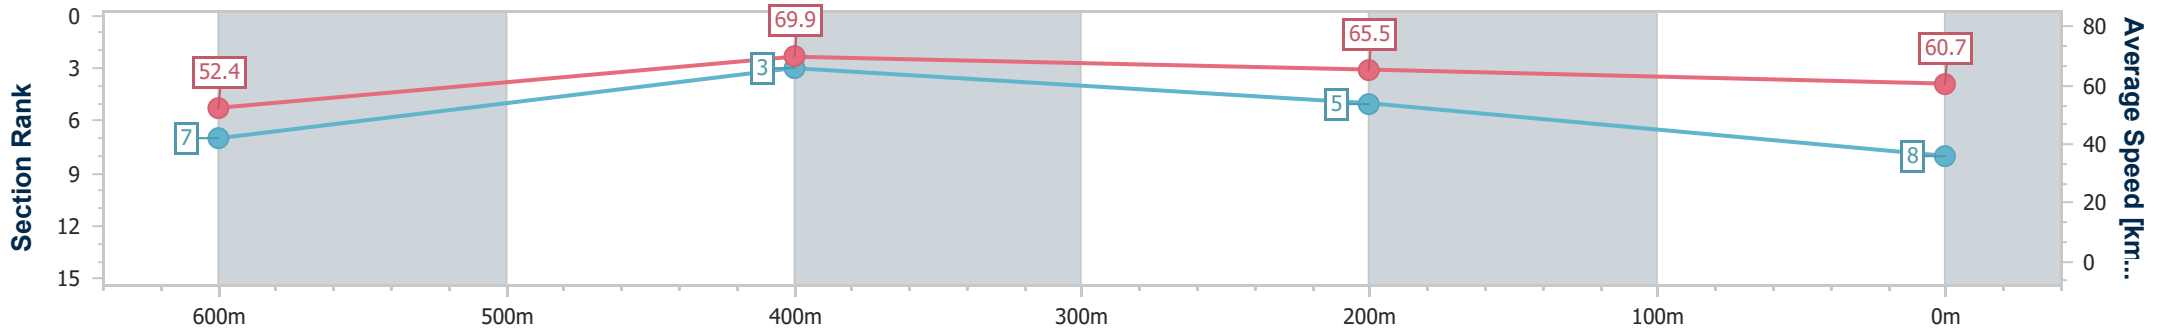

Ipswich QLD Professional  
 Race 5: ROSE JENSEN KENT LAWYERS BENCHMARK 62  
 Handicap - 800m  
 15 February 2024 - 15:21  
 Track Rating: Good 4, Weather: Overcast, Rail Position: +4.5m  
 Entire

Section	Overall	600m	400m	200m
Section Times	0:46.59 [7] (0:13.64)	0:32.95 [4] (0:10.62)	0:22.33 [8] (0:10.97)	0:11.36 [9] (0:11.36)
Average Speed [km/h]	53.0	67.8	66.0	63.3
Top Speed [km/h]	69.6	69.8	67.1	65.2
Avg. Dist. to Rail [m]	4.2	1.0	1.1	2.9
Avg. Stride Freq. [Hz]	2.3	2.4	2.4	2.3
Avg. Stride Length [m]	6.5	7.8	7.8	7.7

- [ ] Ranking at each section and finish
- .-.- No data available at this section
- NA No data available

Horse/Jockey Name	Destiny's Republic
Final Rank	8
Fastest Section Time (Section)	0:10.30 (600m)
Top Speed [km/h] (Section)	70.8 (600m)
Race State	Finished

Ipswich QLD Professional  
 Race 5: ROSE JENSEN KENT LAWYERS BENCHMARK 62  
 Handicap - 800m  
 15 February 2024 - 15:21  
 Track Rating: Good 4, Weather: Overcast, Rail Position: +4.5m  
 Entire

Section	Overall	600m	400m	200m
Section Times	0:46.75 [8] (0:13.71)	0:33.04 [7] (0:10.30)	0:22.74 [3] (0:10.90)	0:11.84 [5] (0:11.84)
Average Speed [km/h]	52.4	69.9	65.5	60.7
Top Speed [km/h]	70.4	70.8	67.4	64.1
Avg. Dist. to Rail [m]	1.8	1.1	1.4	1.4
Avg. Stride Freq. [Hz]	2.5	2.7	2.6	2.5
Avg. Stride Length [m]	5.8	7.1	7.0	6.8