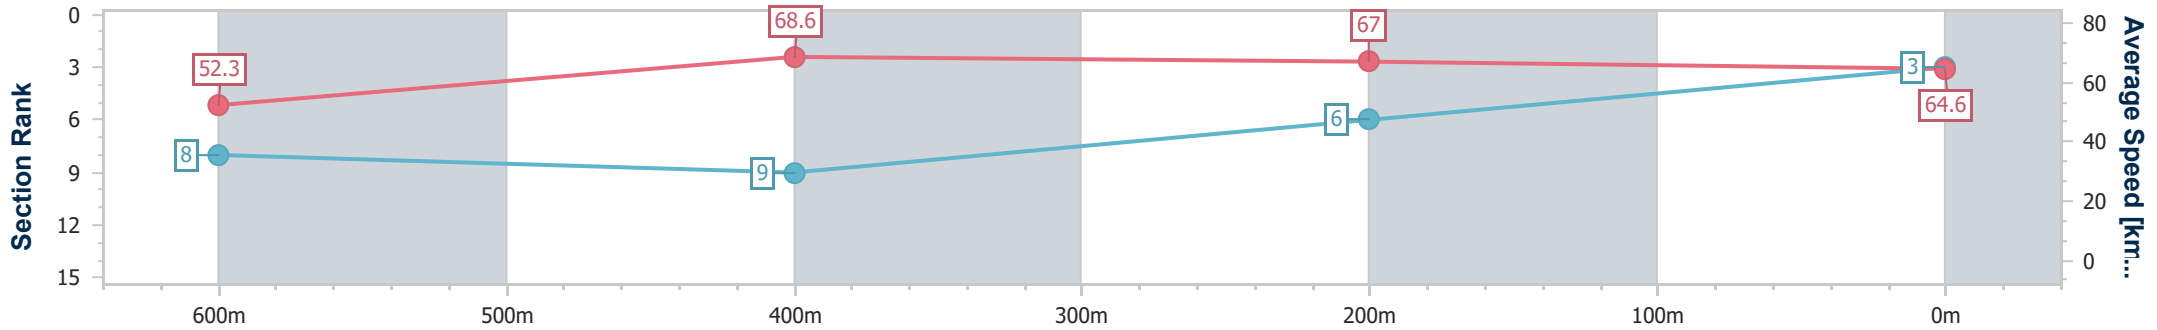

- [ ] Ranking at each section and finish
- .-.- No data available at this section
- NA No data available

Horse/Jockey Name	Flying Rupert
Final Rank	3
Fastest Section Time (Section)	0:10.56 (600m)
Top Speed [km/h] (Section)	69.3 (600m)
Race State	Finished

Ipswich QLD Professional  
 Race 5: ROSE JENSEN KENT LAWYERS BENCHMARK 62  
 Handicap - 800m  
 15 February 2024 - 15:21  
 Track Rating: Good 4, Weather: Overcast, Rail Position: +4.5m  
 Entire

Section	Overall	600m	400m	200m
Section Times	0:46.17 [3] (0:13.74)	0:32.43 [8] (0:10.56)	0:21.87 [9] (0:10.69)	0:11.18 [6] (0:11.18)
Average Speed [km/h]	52.3	68.6	67.0	64.6
Top Speed [km/h]	68.7	69.3	68.0	66.2
Avg. Dist. to Rail [m]	4.5	0.9	1.1	1.8
Avg. Stride Freq. [Hz]	2.4	2.5	2.5	2.5
Avg. Stride Length [m]	6.1	7.6	7.3	7.2