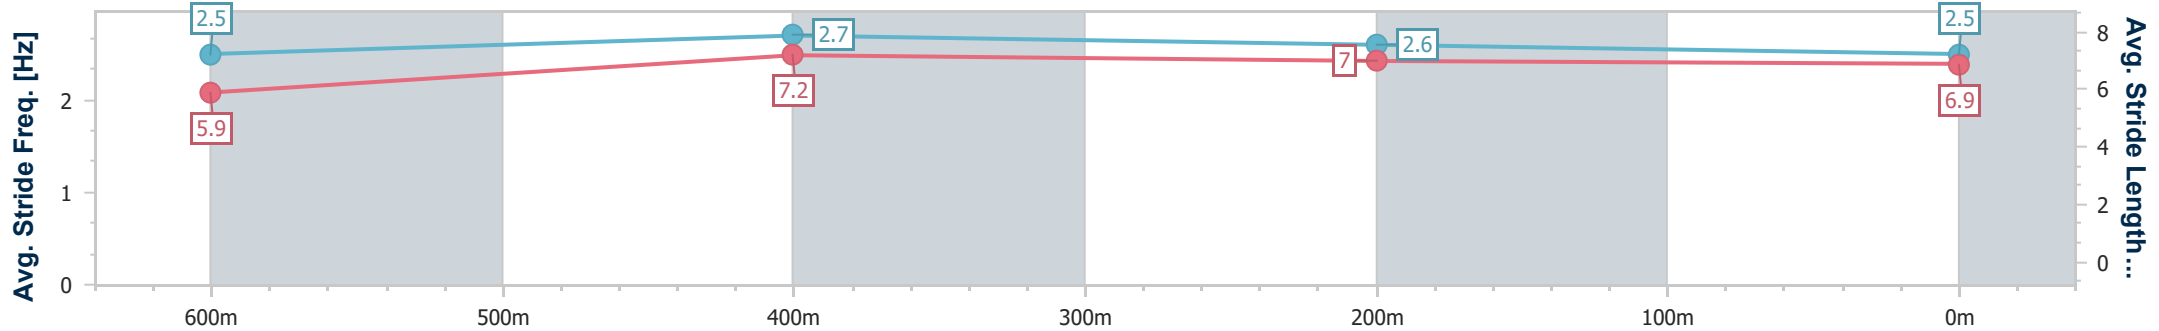

- [ ] Ranking at each section and finish
- .-.- No data available at this section
- NA No data available

Horse/Jockey Name	Szabo
Final Rank	4
Fastest Section Time (Section)	0:10.28 (600m)
Top Speed [km/h] (Section)	70.8 (600m)
Race State	Finished

Ipswich QLD Professional  
 Race 5: ROSE JENSEN KENT LAWYERS BENCHMARK 62  
 Handicap - 800m  
 15 February 2024 - 15:21  
 Track Rating: Good 4, Weather: Overcast, Rail Position: +4.5m  
 Entire

Section	Overall	600m	400m	200m
Section Times	0:46.19 [4] (0:13.50)	0:32.69 [2] (0:10.28)	0:22.41 [2] (0:10.75)	0:11.66 [2] (0:11.66)
Average Speed [km/h]	53.5	69.2	66.6	61.7
Top Speed [km/h]	70.8	70.8	67.9	65.3
Avg. Dist. to Rail [m]	1.9	1.6	1.9	0.6
Avg. Stride Freq. [Hz]	2.5	2.7	2.6	2.5
Avg. Stride Length [m]	5.9	7.2	7.0	6.9