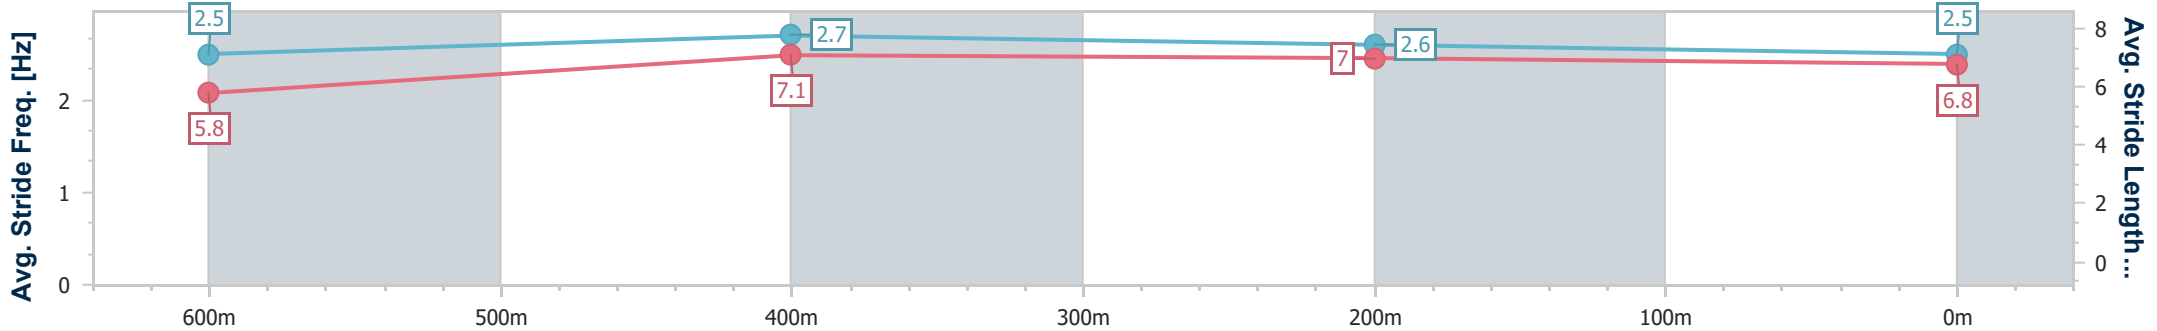

Ipswich QLD Professional  
 Race 5: ROSE JENSEN KENT LAWYERS BENCHMARK 62  
 Handicap - 800m  
 15 February 2024 - 15:21  
 Track Rating: Good 4, Weather: Overcast, Rail Position: +4.5m  
 Entire

Section	Overall	600m	400m	200m
Section Times	0:46.59 [7] (0:13.64)	0:32.95 [4] (0:10.62)	0:22.33 [8] (0:10.97)	0:11.36 [9] (0:11.36)
Average Speed [km/h]	53.0	67.8	66.0	63.3
Top Speed [km/h]	69.6	69.8	67.1	65.2
Avg. Dist. to Rail [m]	4.2	1.0	1.1	2.9
Avg. Stride Freq. [Hz]	2.3	2.4	2.4	2.3
Avg. Stride Length [m]	6.5	7.8	7.8	7.7

- [ ] Ranking at each section and finish
- .-.- No data available at this section
- NA No data available

Horse/Jockey Name	Destiny's Republic
Final Rank	8
Fastest Section Time (Section)	0:10.30 (600m)
Top Speed [km/h] (Section)	70.8 (600m)
Race State	Finished

Ipswich QLD Professional  
 Race 5: ROSE JENSEN KENT LAWYERS BENCHMARK 62  
 Handicap - 800m  
 15 February 2024 - 15:21  
 Track Rating: Good 4, Weather: Overcast, Rail Position: +4.5m  
 Entire

Section	Overall	600m	400m	200m
Section Times	0:46.75 [8] (0:13.71)	0:33.04 [7] (0:10.30)	0:22.74 [3] (0:10.90)	0:11.84 [5] (0:11.84)
Average Speed [km/h]	52.4	69.9	65.5	60.7
Top Speed [km/h]	70.4	70.8	67.4	64.1
Avg. Dist. to Rail [m]	1.8	1.1	1.4	1.4
Avg. Stride Freq. [Hz]	2.5	2.7	2.6	2.5
Avg. Stride Length [m]	5.8	7.1	7.0	6.8