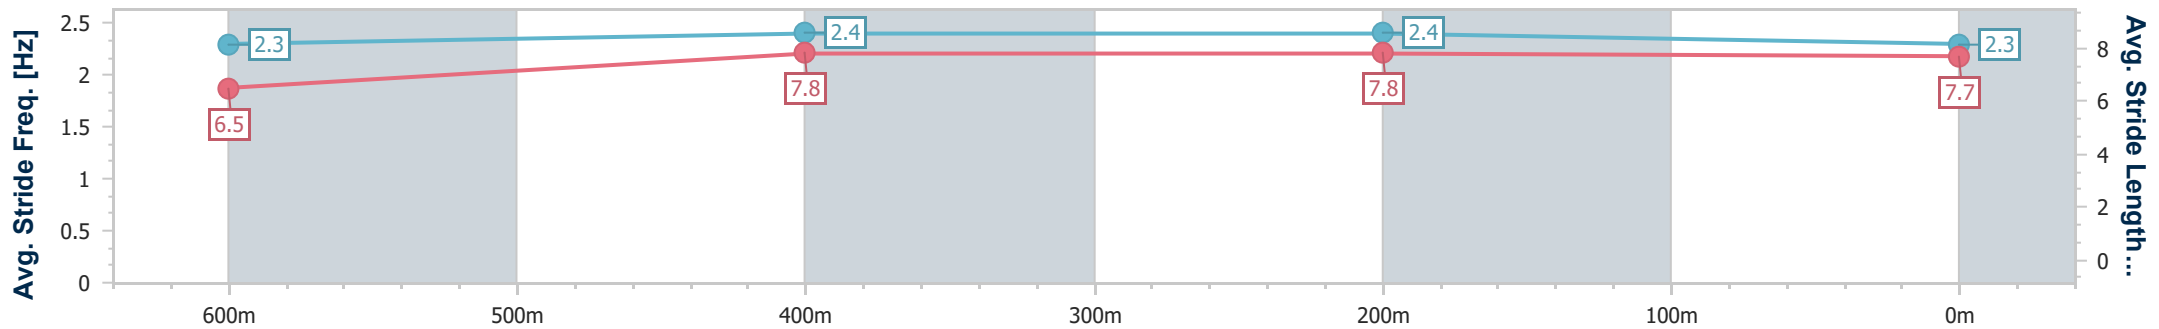

Ipswich QLD Professional  
 Race 5: ROSE JENSEN KENT LAWYERS BENCHMARK 62  
 Handicap - 800m  
 15 February 2024 - 15:21  
 Track Rating: Good 4, Weather: Overcast, Rail Position: +4.5m  
 Entire

Section	Overall	600m	400m	200m
Section Times	0:46.51 [6] (0:13.96)	0:32.55 [9] (0:10.30)	0:22.25 [7] (0:10.77)	0:11.48 [7] (0:11.48)
Average Speed [km/h]	51.5	69.4	66.6	62.6
Top Speed [km/h]	70.3	71.3	67.4	66.2
Avg. Dist. to Rail [m]	5.8	1.5	1.1	1.0
Avg. Stride Freq. [Hz]	2.4	2.7	2.7	2.6
Avg. Stride Length [m]	5.9	7.1	6.9	6.6

- [ ] Ranking at each section and finish
- .-.- No data available at this section
- NA No data available

Horse/Jockey Name	Bulsara
Final Rank	7
Fastest Section Time (Section)	0:10.62 (600m)
Top Speed [km/h] (Section)	69.8 (600m)
Race State	Finished

Ipswich QLD Professional  
 Race 5: ROSE JENSEN KENT LAWYERS BENCHMARK 62  
 Handicap - 800m  
 15 February 2024 - 15:21  
 Track Rating: Good 4, Weather: Overcast, Rail Position: +4.5m  
 Entire

Section	Overall	600m	400m	200m
Section Times	0:46.59 [7] (0:13.64)	0:32.95 [4] (0:10.62)	0:22.33 [8] (0:10.97)	0:11.36 [9] (0:11.36)
Average Speed [km/h]	53.0	67.8	66.0	63.3
Top Speed [km/h]	69.6	69.8	67.1	65.2
Avg. Dist. to Rail [m]	4.2	1.0	1.1	2.9
Avg. Stride Freq. [Hz]	2.3	2.4	2.4	2.3
Avg. Stride Length [m]	6.5	7.8	7.8	7.7