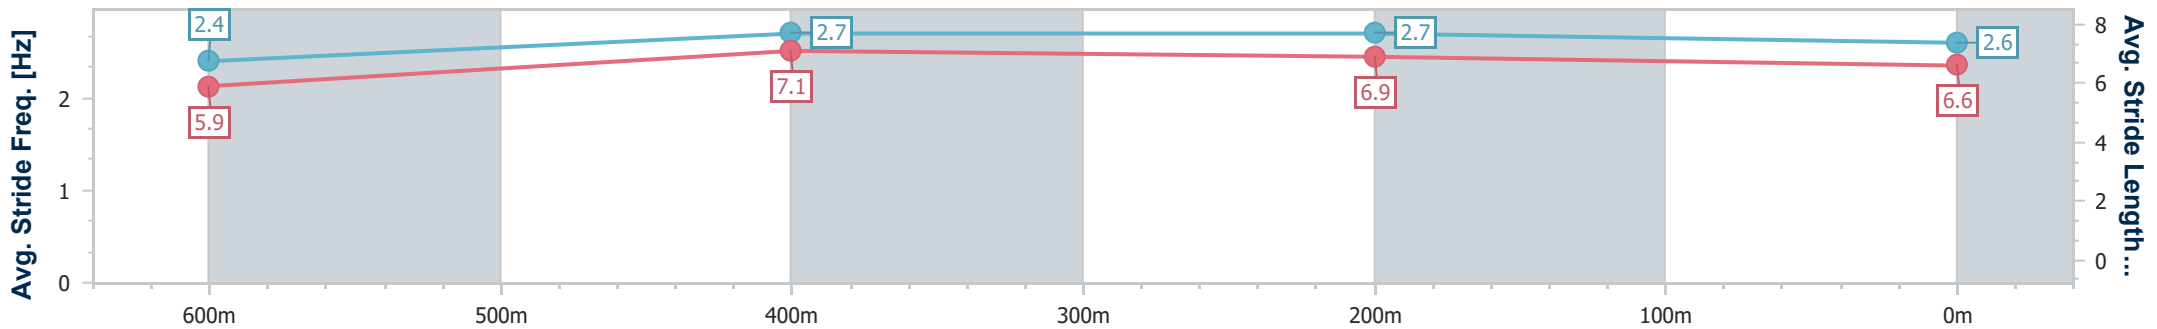

Ipswich QLD Professional  
 Race 5: ROSE JENSEN KENT LAWYERS BENCHMARK 62  
 Handicap - 800m  
 15 February 2024 - 15:21  
 Track Rating: Good 4, Weather: Overcast, Rail Position: +4.5m  
 Entire

Section	Overall	600m	400m	200m
Section Times	0:46.48 [5] (0:13.59)	0:32.89 [3] (0:10.47)	0:22.42 [4] (0:10.83)	0:11.59 [4] (0:11.59)
Average Speed [km/h]	53.2	68.7	66.4	62.0
Top Speed [km/h]	68.8	69.7	67.5	64.9
Avg. Dist. to Rail [m]	5.2	0.7	0.6	0.8
Avg. Stride Freq. [Hz]	2.4	2.6	2.5	2.4
Avg. Stride Length [m]	6.1	7.4	7.3	7.1

- [ ] Ranking at each section and finish
- .-.- No data available at this section
- NA No data available

Horse/Jockey Name	Wish I Had
Final Rank	6
Fastest Section Time (Section)	0:10.30 (600m)
Top Speed [km/h] (Section)	71.3 (600m)
Race State	Finished

Ipswich QLD Professional  
 Race 5: ROSE JENSEN KENT LAWYERS BENCHMARK 62  
 Handicap - 800m  
 15 February 2024 - 15:21  
 Track Rating: Good 4, Weather: Overcast, Rail Position: +4.5m  
 Entire

Section	Overall	600m	400m	200m
Section Times	0:46.51 [6] (0:13.96)	0:32.55 [9] (0:10.30)	0:22.25 [7] (0:10.77)	0:11.48 [7] (0:11.48)
Average Speed [km/h]	51.5	69.4	66.6	62.6
Top Speed [km/h]	70.3	71.3	67.4	66.2
Avg. Dist. to Rail [m]	5.8	1.5	1.1	1.0
Avg. Stride Freq. [Hz]	2.4	2.7	2.7	2.6
Avg. Stride Length [m]	5.9	7.1	6.9	6.6