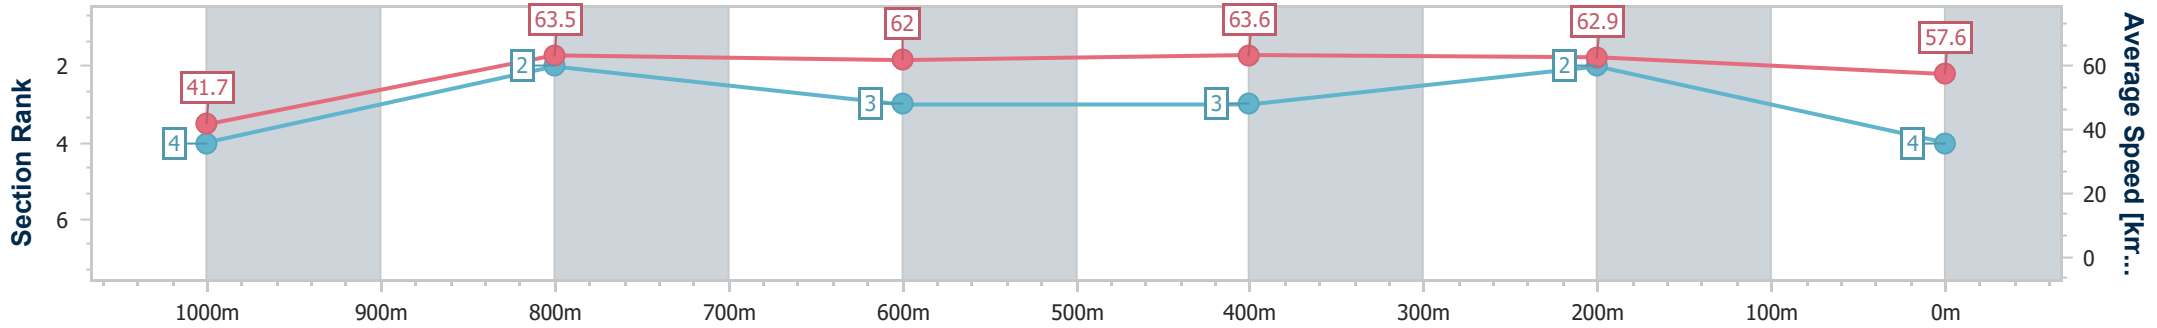

Horse/Jockey Name	Caracristi
Final Rank	4
Fastest Section Time (Section)	0:04.33 (Overall)
Top Speed [km/h] (Section)	65.3 (400m)
Race State	Finished

Rockhampton QLD Professional
Race 1: CAPRICORNIA YEARLING SALE $600,000 CARNIVAL
QTIS Two-Year-Old Maiden Handicap - 1050m
16 February 2024 - 12:14
Track Rating: Soft 7, Weather: Showers, Rail Position: +3.5m

Section	Overall	1000m	800m	600m	400m	200m
Section Times	1:02.73 [4] (0:04.33)	0:58.40 [4] (0:11.31)	0:47.09 [2] (0:11.82)	0:35.27 [3] (0:11.33)	0:23.94 [3] (0:11.44)	0:12.50 [2] (0:12.50)
Average Speed [km/h]	41.7	63.5	62.0	63.6	62.9	57.6
Top Speed [km/h]	56.1	65.3	64.5	65.3	65.3	61.0
Avg. Dist. to Rail [m]	2.7	0.5	2.1	4.0	4.2	3.7
Avg. Stride Freq. [Hz]	2.3	2.5	2.4	2.4	2.4	2.3
Avg. Stride Length [m]	6.1	7.0	7.2	7.3	7.3	6.9

- [ ] Ranking at each section and finish
- -.-.- No data available at this section
- NA No data available