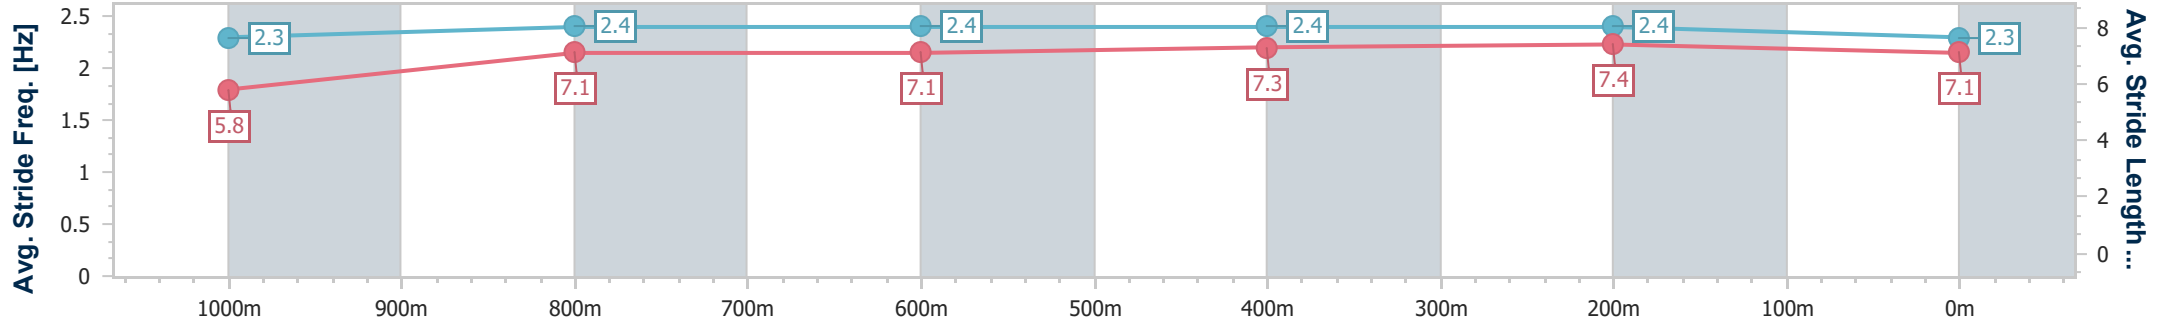

Horse/Jockey Name	Mimmy's Secret
Final Rank	5
Fastest Section Time (Section)	0:04.52 (Overall)
Top Speed [km/h] (Section)	66.3 (600m)
Race State	Finished

Rockhampton QLD Professional
Race 1: CAPRICORNIA YEARLING SALE $600,000 CARNIVAL
QTIS Two-Year-Old Maiden Handicap - 1050m
16 February 2024 - 12:14
Track Rating: Soft 7, Weather: Showers, Rail Position: +3.5m

Section	Overall	1000m	800m	600m	400m	200m
Section Times	1:03.20 [5] (0:04.52)	0:58.68 [6] (0:11.99)	0:46.69 [6] (0:11.81)	0:34.88 [6] (0:11.23)	0:23.65 [6] (0:11.42)	0:12.23 [6] (0:12.23)
Average Speed [km/h]	39.7	60.6	62.0	64.2	63.0	58.9
Top Speed [km/h]	53.9	62.6	63.9	66.3	66.0	62.8
Avg. Dist. to Rail [m]	7.1	1.9	2.3	2.4	2.8	2.5
Avg. Stride Freq. [Hz]	2.3	2.4	2.4	2.4	2.4	2.3
Avg. Stride Length [m]	5.8	7.1	7.1	7.3	7.4	7.1