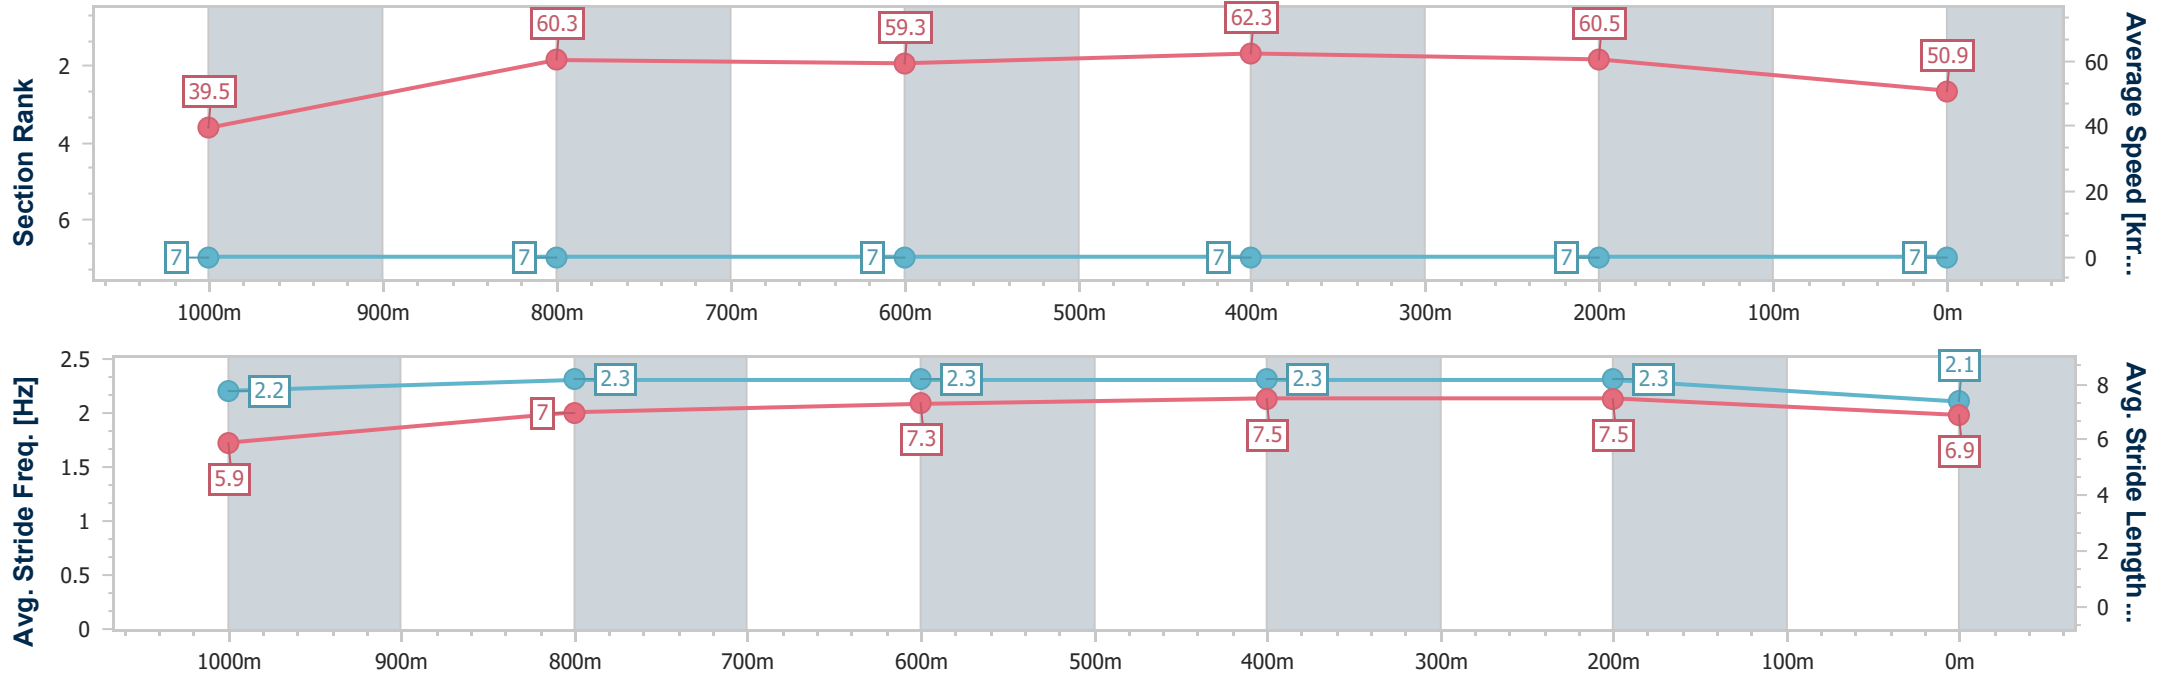

Horse/Jockey Name	El Tino
Final Rank	7
Fastest Section Time (Section)	0:04.58 (Overall)
Top Speed [km/h] (Section)	63.4 (600m)
Race State	Finished

Rockhampton QLD Professional
Race 1: CAPRICORNIA YEARLING SALE $600,000 CARNIVAL
QTIS Two-Year-Old Maiden Handicap - 1050m
16 February 2024 - 12:14
Track Rating: Soft 7, Weather: Showers, Rail Position: +3.5m

Section	Overall	1000m	800m	600m	400m	200m
Section Times	1:06.47 [7] (0:04.58)	1:01.89 [7] (0:11.97)	0:49.92 [7] (0:12.31)	0:37.61 [7] (0:11.57)	0:26.04 [7] (0:11.91)	0:14.13 [7] (0:14.13)
Average Speed [km/h]	39.5	60.3	59.3	62.3	60.5	50.9
Top Speed [km/h]	53.9	61.6	60.4	63.4	62.7	56.6
Avg. Dist. to Rail [m]	5.5	1.0	1.9	1.9	2.3	3.4
Avg. Stride Freq. [Hz]	2.2	2.3	2.3	2.3	2.3	2.1
Avg. Stride Length [m]	5.9	7.0	7.3	7.5	7.5	6.9

- [ ] Ranking at each section and finish
- -.-.- No data available at this section
- NA No data available