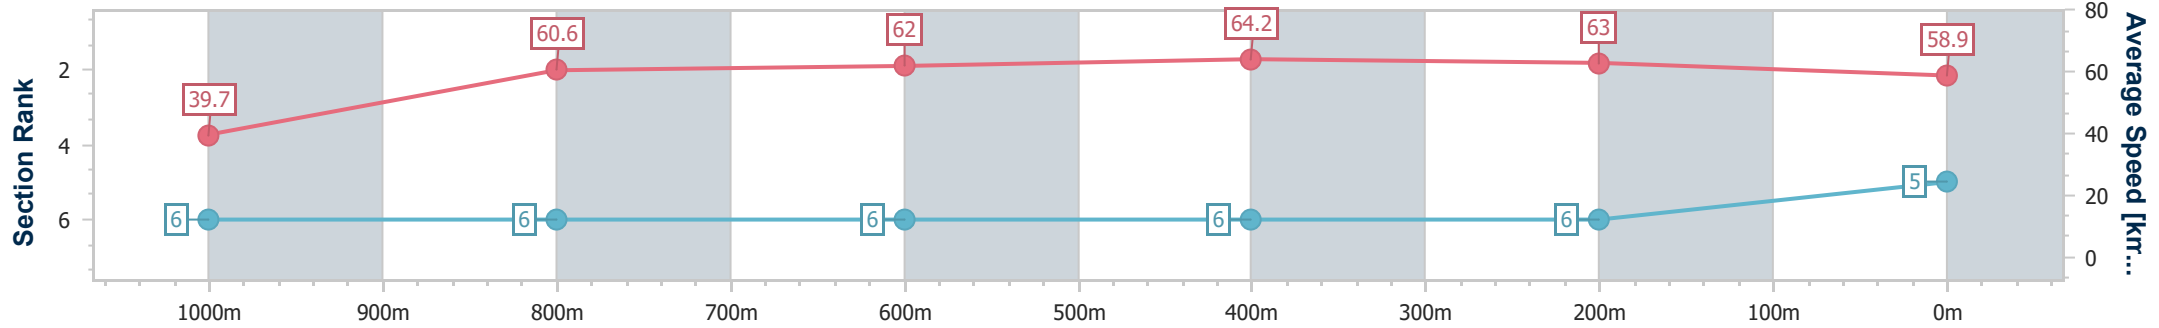

Horse/Jockey Name	Mimmy's Secret
Final Rank	5
Fastest Section Time (Section)	0:04.52 (Overall)
Top Speed [km/h] (Section)	66.3 (600m)
Race State	Finished

Rockhampton QLD Professional
Race 1: CAPRICORNIA YEARLING SALE $600,000 CARNIVAL
QTIS Two-Year-Old Maiden Handicap - 1050m
16 February 2024 - 12:14
Track Rating: Soft 7, Weather: Showers, Rail Position: +3.5m

Section	Overall	1000m	800m	600m	400m	200m
Section Times	1:03.20 [5] (0:04.52)	0:58.68 [6] (0:11.99)	0:46.69 [6] (0:11.81)	0:34.88 [6] (0:11.23)	0:23.65 [6] (0:11.42)	0:12.23 [6] (0:12.23)
Average Speed [km/h]	39.7	60.6	62.0	64.2	63.0	58.9
Top Speed [km/h]	53.9	62.6	63.9	66.3	66.0	62.8
Avg. Dist. to Rail [m]	7.1	1.9	2.3	2.4	2.8	2.5
Avg. Stride Freq. [Hz]	2.3	2.4	2.4	2.4	2.4	2.3
Avg. Stride Length [m]	5.8	7.1	7.1	7.3	7.4	7.1