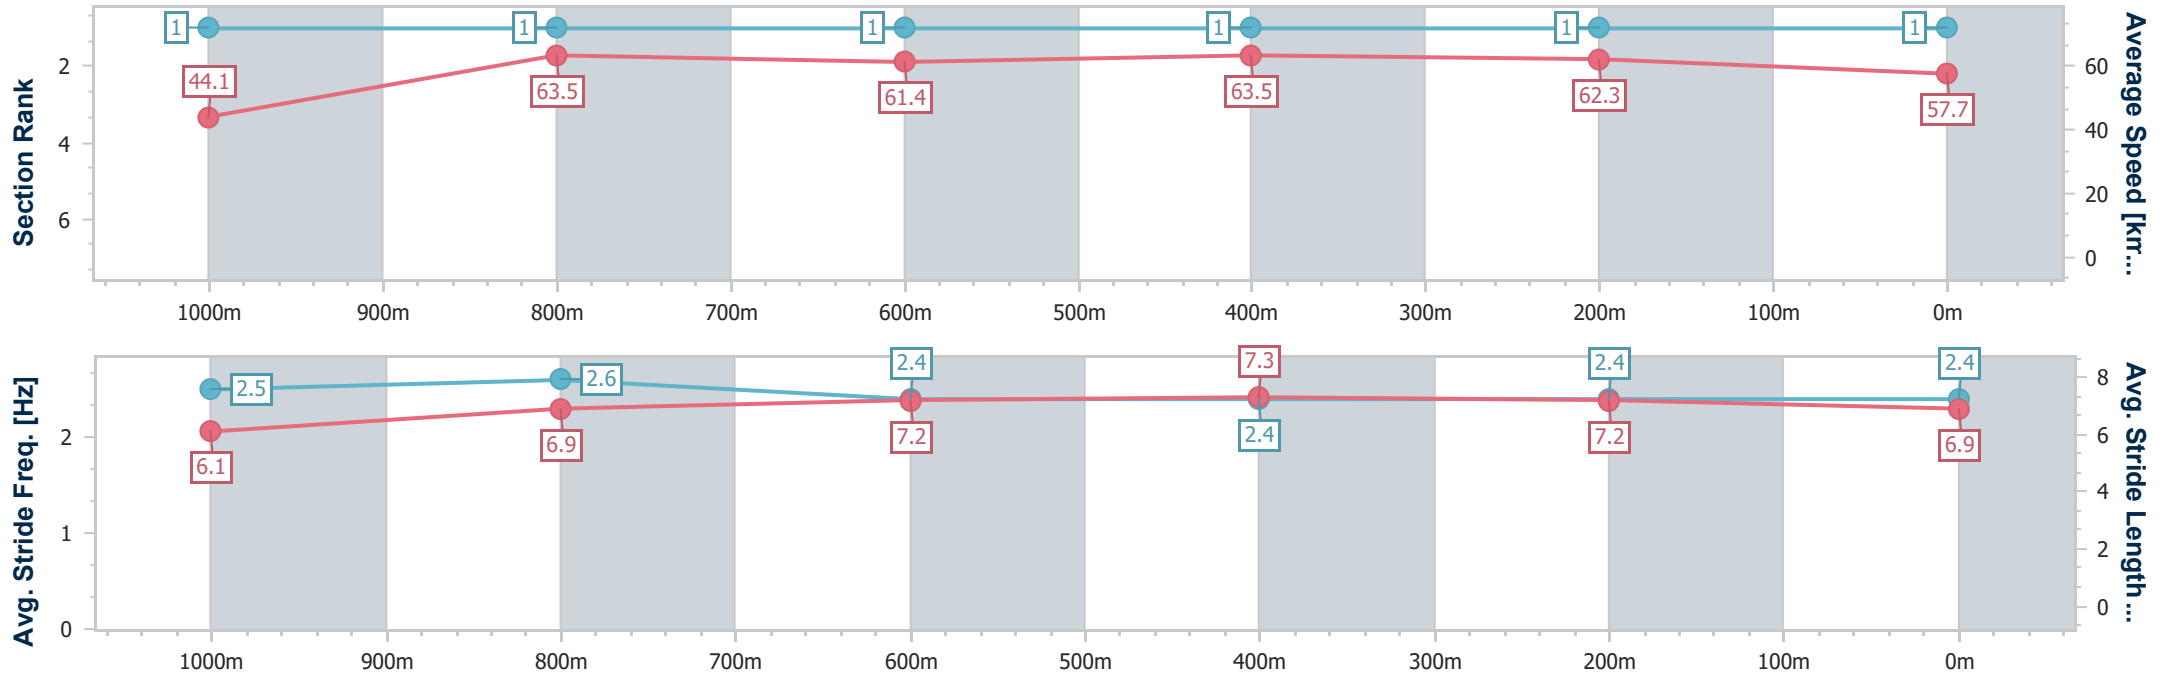

Section	Overall	1000m	800m	600m	400m	200m
Section Times	1:02.65 [1] (0:04.11)	0:58.54 [1] (0:11.32)	0:47.22 [1] (0:11.82)	0:35.40 [1] (0:11.34)	0:24.06 [1] (0:11.57)	0:12.49 [1] (0:12.49)
Average Speed [km/h]	44.1	63.5	61.4	63.5	62.3	57.7
Top Speed [km/h]	56.9	65.0	63.9	64.9	64.7	60.6
Avg. Dist. to Rail [m]	2.0	0.6	0.9	0.4	0.6	1.1
Avg. Stride Freq. [Hz]	2.5	2.6	2.4	2.4	2.4	2.4
Avg. Stride Length [m]	6.1	6.9	7.2	7.3	7.2	6.9