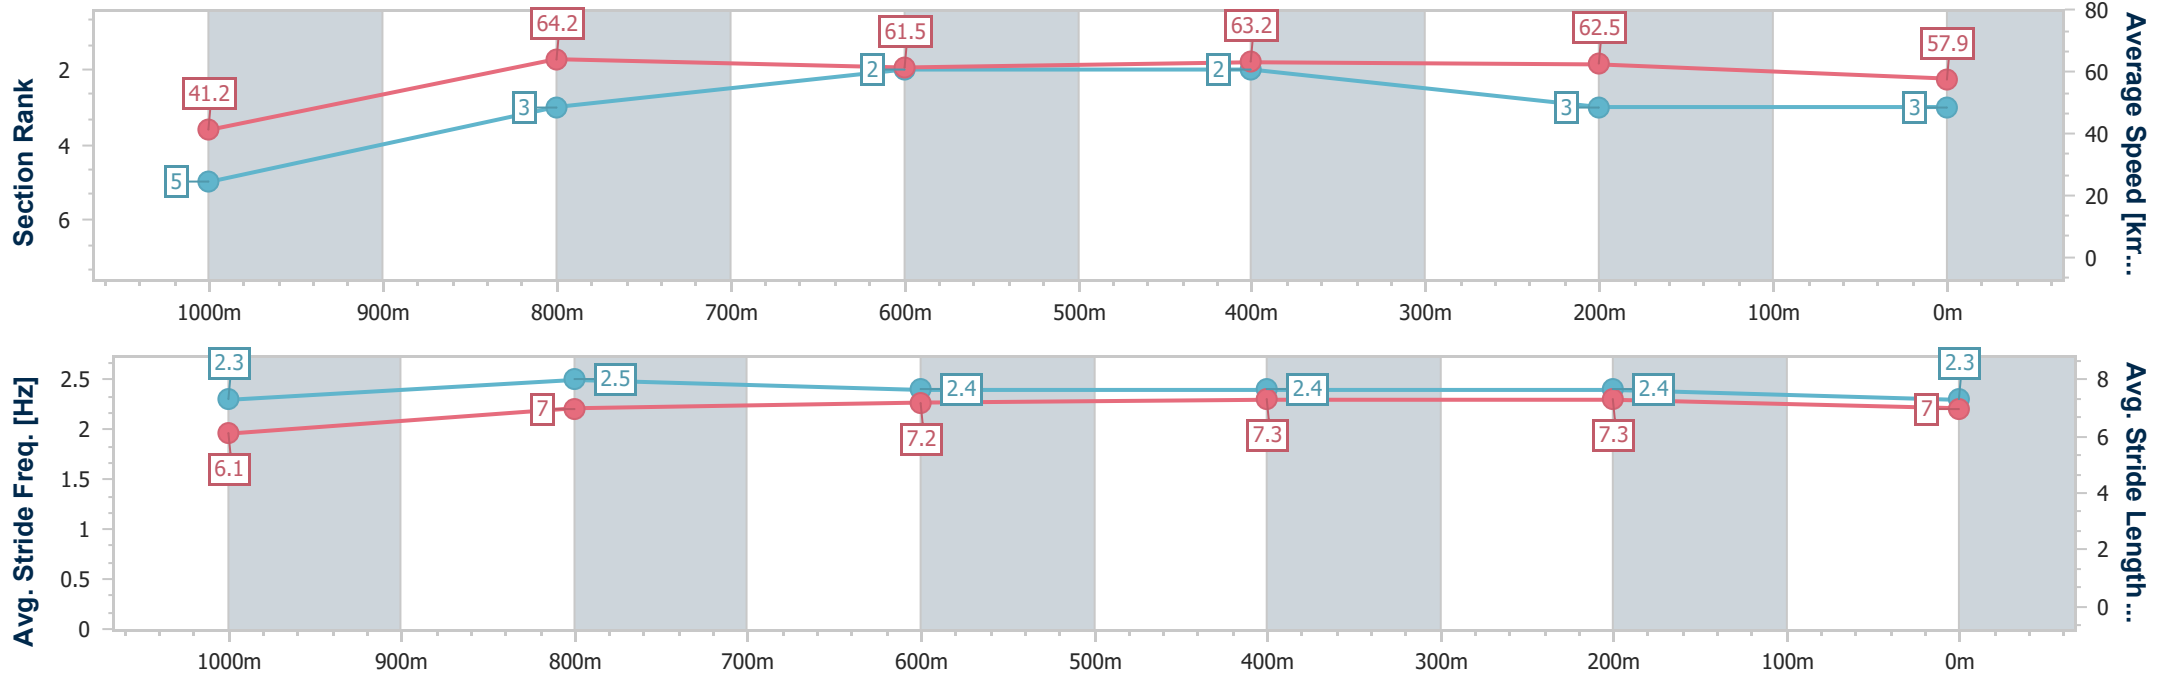

Horse/Jockey Name	Travelling Sweet
Final Rank	3
Fastest Section Time (Section)	0:04.37 (Overall)
Top Speed [km/h] (Section)	66.2 (1000m)
Race State	Finished

Rockhampton QLD Professional
Race 1: CAPRICORNIA YEARLING SALE $600,000 CARNIVAL
QTIS Two-Year-Old Maiden Handicap - 1050m
16 February 2024 - 12:14
Track Rating: Soft 7, Weather: Showers, Rail Position: +3.5m

Section	Overall	1000m	800m	600m	400m	200m
Section Times	1:02.72 [3] (0:04.37)	0:58.35 [5] (0:11.27)	0:47.08 [3] (0:11.71)	0:35.37 [2] (0:11.39)	0:23.98 [2] (0:11.53)	0:12.45 [3] (0:12.45)
Average Speed [km/h]	41.2	64.2	61.5	63.2	62.5	57.9
Top Speed [km/h]	57.6	66.2	64.3	64.9	64.3	60.7
Avg. Dist. to Rail [m]	4.3	1.1	0.5	1.7	2.2	3.3
Avg. Stride Freq. [Hz]	2.3	2.5	2.4	2.4	2.4	2.3
Avg. Stride Length [m]	6.1	7.0	7.2	7.3	7.3	7.0