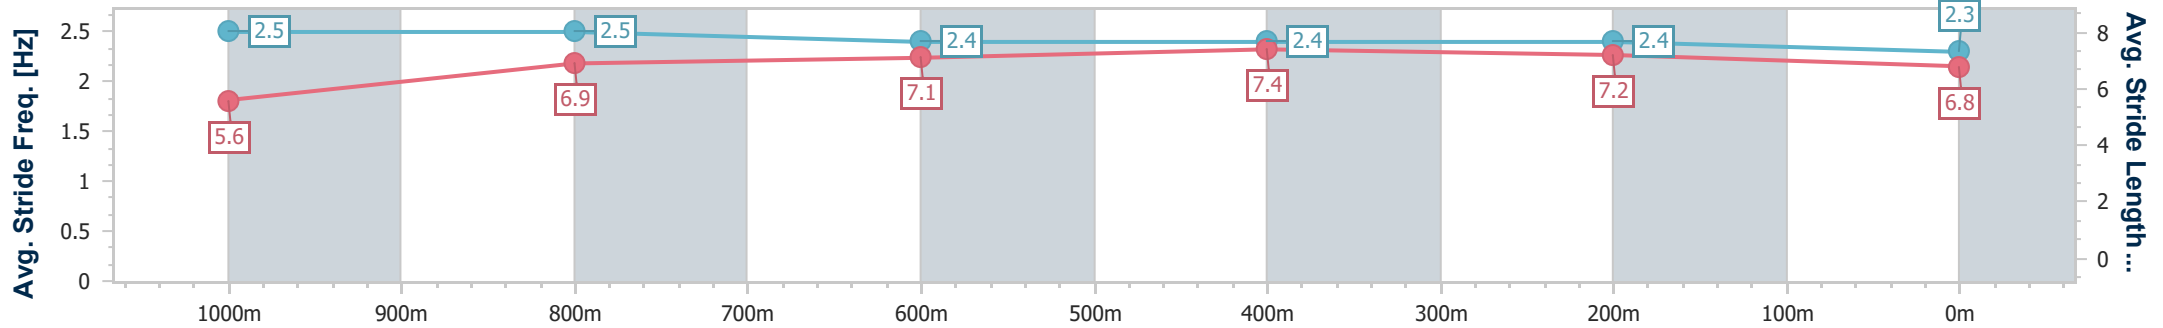

Horse/Jockey Name	Don'tchalookdown
Final Rank	6
Fastest Section Time (Section)	0:04.33 (Overall)
Top Speed [km/h] (Section)	65.3 (600m)
Race State	Finished

Rockhampton QLD Professional
Race 1: CAPRICORNIA YEARLING SALE $600,000 CARNIVAL
QTIS Two-Year-Old Maiden Handicap - 1050m
16 February 2024 - 12:14
Track Rating: Soft 7, Weather: Showers, Rail Position: +3.5m

Section	Overall	1000m	800m	600m	400m	200m
Section Times	1:03.40 [6] (0:04.33)	0:59.07 [3] (0:11.88)	0:47.19 [5] (0:11.61)	0:35.58 [5] (0:11.24)	0:24.34 [5] (0:11.54)	0:12.80 [5] (0:12.80)
Average Speed [km/h]	41.5	60.6	62.6	64.2	62.2	56.3
Top Speed [km/h]	55.2	63.8	64.9	65.3	65.2	59.6
Avg. Dist. to Rail [m]	0.9	0.5	1.3	3.4	3.8	4.2
Avg. Stride Freq. [Hz]	2.5	2.5	2.4	2.4	2.4	2.3
Avg. Stride Length [m]	5.6	6.9	7.1	7.4	7.2	6.8

- [ ] Ranking at each section and finish
- -.-.- No data available at this section
- NA No data available