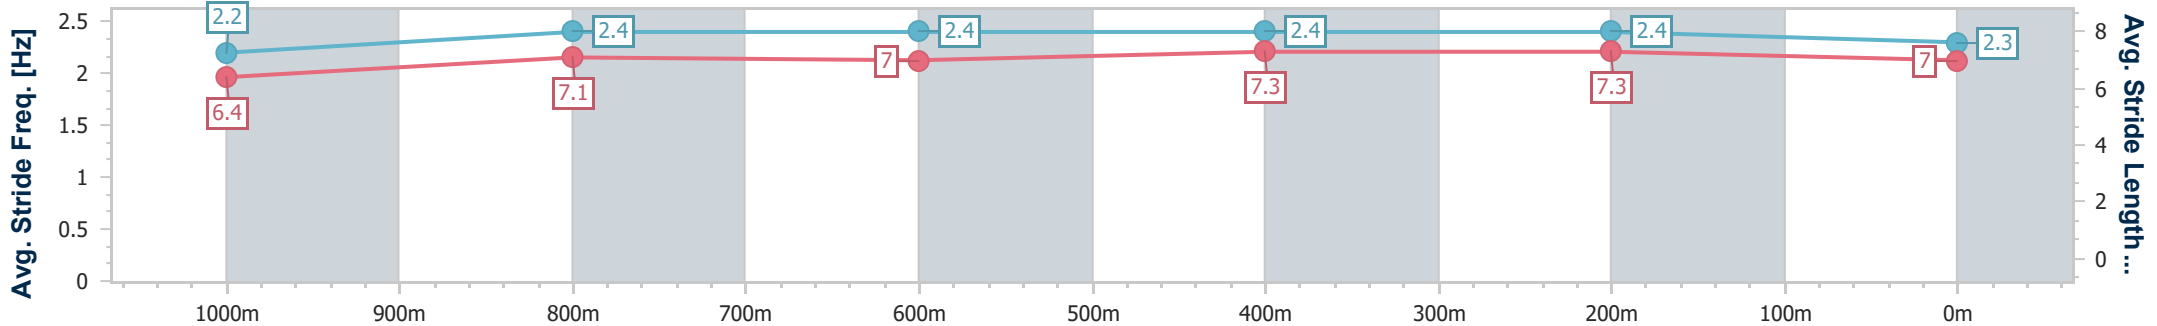

Horse/Jockey Name	Sunshinyday
Final Rank	2
Fastest Section Time (Section)	0:04.25 (Overall)
Top Speed [km/h] (Section)	66.2 (400m)
Race State	Finished

Rockhampton QLD Professional
Race 1: CAPRICORNIA YEARLING SALE $600,000 CARNIVAL
QTIS Two-Year-Old Maiden Handicap - 1050m
16 February 2024 - 12:14
Track Rating: Soft 7, Weather: Showers, Rail Position: +3.5m

Section	Overall	1000m	800m	600m	400m	200m
Section Times	1:02.71 [2] (0:04.25)	0:58.46 [2] (0:11.52)	0:46.94 [4] (0:11.73)	0:35.21 [4] (0:11.31)	0:23.90 [4] (0:11.53)	0:12.37 [4] (0:12.37)
Average Speed [km/h]	42.2	62.2	61.2	63.8	62.3	58.2
Top Speed [km/h]	55.1	64.4	64.1	65.9	66.2	60.8
Avg. Dist. to Rail [m]	0.8	1.0	0.4	0.4	1.2	2.8
Avg. Stride Freq. [Hz]	2.2	2.4	2.4	2.4	2.4	2.3
Avg. Stride Length [m]	6.4	7.1	7.0	7.3	7.3	7.0

- [ ] Ranking at each section and finish
- -.-.- No data available at this section
- NA No data available