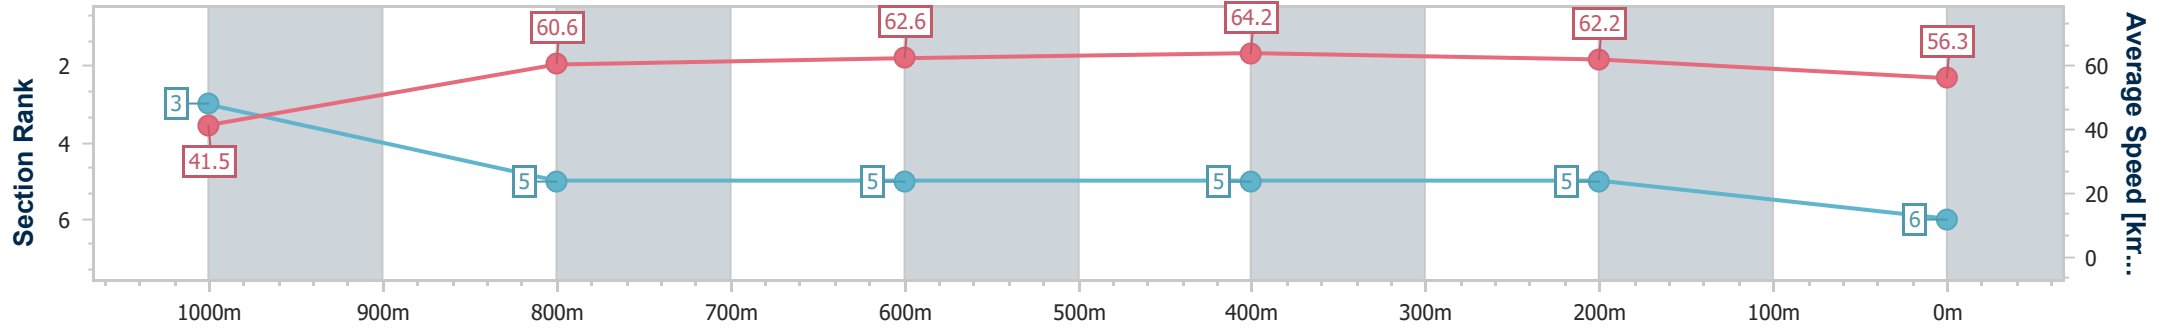

Horse/Jockey Name	Don'tchalookdown
Final Rank	6
Fastest Section Time (Section)	0:04.33 (Overall)
Top Speed [km/h] (Section)	65.3 (600m)
Race State	Finished

Rockhampton QLD Professional
Race 1: CAPRICORNIA YEARLING SALE $600,000 CARNIVAL
QTIS Two-Year-Old Maiden Handicap - 1050m
16 February 2024 - 12:14
Track Rating: Soft 7, Weather: Showers, Rail Position: +3.5m

Section	Overall	1000m	800m	600m	400m	200m
Section Times	1:03.40 [6] (0:04.33)	0:59.07 [3] (0:11.88)	0:47.19 [5] (0:11.61)	0:35.58 [5] (0:11.24)	0:24.34 [5] (0:11.54)	0:12.80 [5] (0:12.80)
Average Speed [km/h]	41.5	60.6	62.6	64.2	62.2	56.3
Top Speed [km/h]	55.2	63.8	64.9	65.3	65.2	59.6
Avg. Dist. to Rail [m]	0.9	0.5	1.3	3.4	3.8	4.2
Avg. Stride Freq. [Hz]	2.5	2.5	2.4	2.4	2.4	2.3
Avg. Stride Length [m]	5.6	6.9	7.1	7.4	7.2	6.8

- [ ] Ranking at each section and finish
- -.-.- No data available at this section
- NA No data available