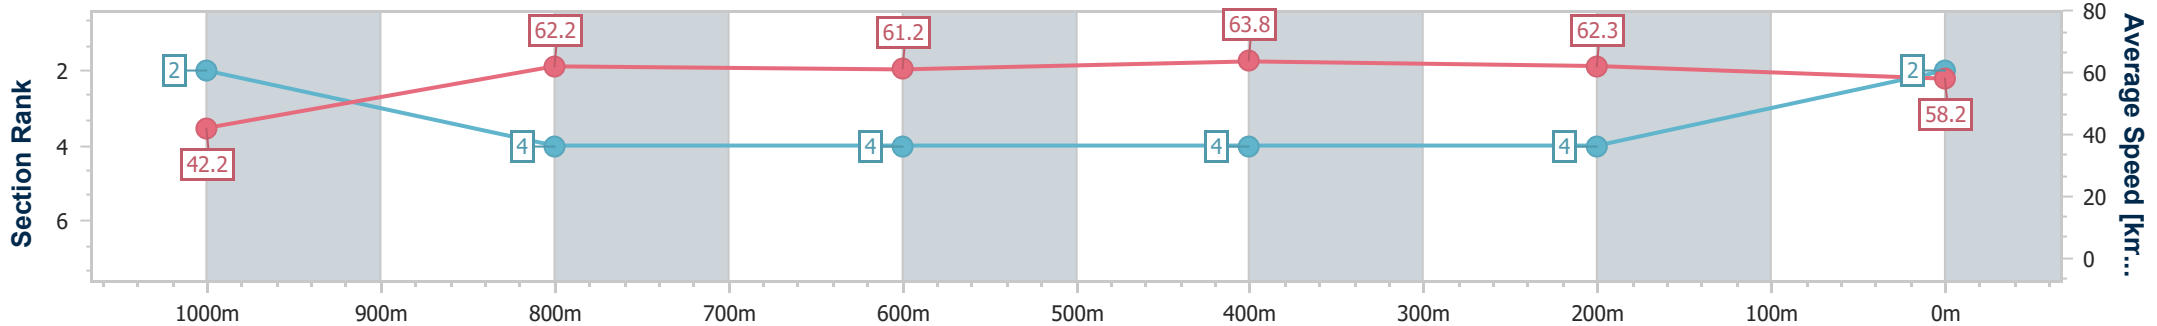

Horse/Jockey Name	Sunshinyday
Final Rank	2
Fastest Section Time (Section)	0:04.25 (Overall)
Top Speed [km/h] (Section)	66.2 (400m)
Race State	Finished

Rockhampton QLD Professional
Race 1: CAPRICORNIA YEARLING SALE $600,000 CARNIVAL
QTIS Two-Year-Old Maiden Handicap - 1050m
16 February 2024 - 12:14
Track Rating: Soft 7, Weather: Showers, Rail Position: +3.5m

Section	Overall	1000m	800m	600m	400m	200m
Section Times	1:02.71 [2] (0:04.25)	0:58.46 [2] (0:11.52)	0:46.94 [4] (0:11.73)	0:35.21 [4] (0:11.31)	0:23.90 [4] (0:11.53)	0:12.37 [4] (0:12.37)
Average Speed [km/h]	42.2	62.2	61.2	63.8	62.3	58.2
Top Speed [km/h]	55.1	64.4	64.1	65.9	66.2	60.8
Avg. Dist. to Rail [m]	0.8	1.0	0.4	0.4	1.2	2.8
Avg. Stride Freq. [Hz]	2.2	2.4	2.4	2.4	2.4	2.3
Avg. Stride Length [m]	6.4	7.1	7.0	7.3	7.3	7.0

- [ ] Ranking at each section and finish
- -.-.- No data available at this section
- NA No data available