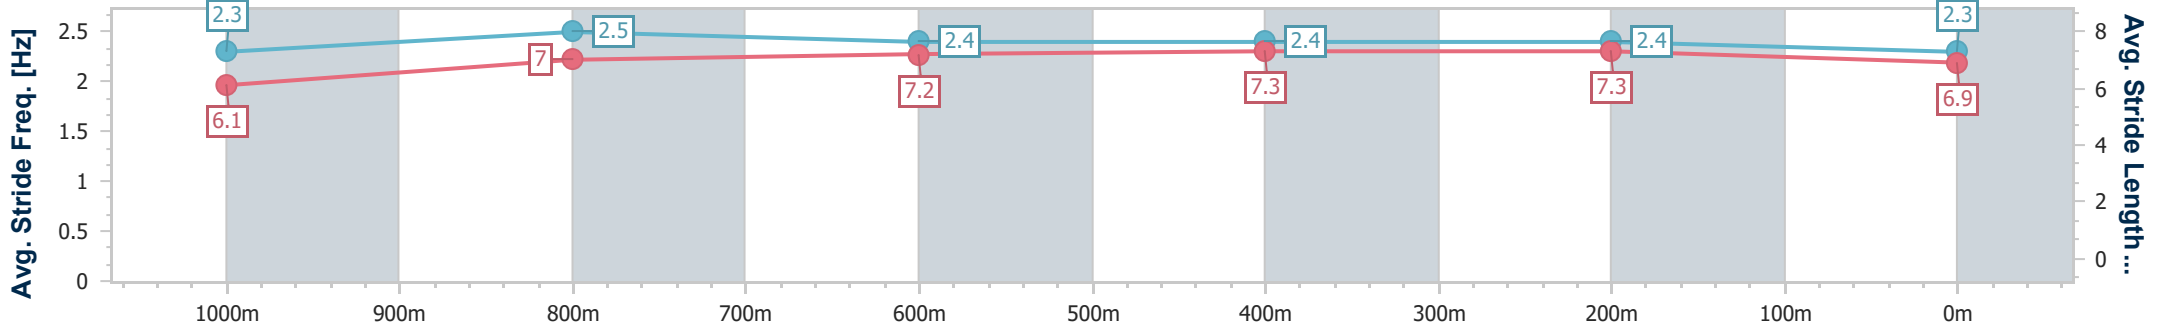

Horse/Jockey Name	Caracristi
Final Rank	4
Fastest Section Time (Section)	0:04.33 (Overall)
Top Speed [km/h] (Section)	65.3 (400m)
Race State	Finished

Rockhampton QLD Professional
Race 1: CAPRICORNIA YEARLING SALE $600,000 CARNIVAL
QTIS Two-Year-Old Maiden Handicap - 1050m
16 February 2024 - 12:14
Track Rating: Soft 7, Weather: Showers, Rail Position: +3.5m

Section	Overall	1000m	800m	600m	400m	200m
Section Times	1:02.73 [4] (0:04.33)	0:58.40 [4] (0:11.31)	0:47.09 [2] (0:11.82)	0:35.27 [3] (0:11.33)	0:23.94 [3] (0:11.44)	0:12.50 [2] (0:12.50)
Average Speed [km/h]	41.7	63.5	62.0	63.6	62.9	57.6
Top Speed [km/h]	56.1	65.3	64.5	65.3	65.3	61.0
Avg. Dist. to Rail [m]	2.7	0.5	2.1	4.0	4.2	3.7
Avg. Stride Freq. [Hz]	2.3	2.5	2.4	2.4	2.4	2.3
Avg. Stride Length [m]	6.1	7.0	7.2	7.3	7.3	6.9

- [ ] Ranking at each section and finish
- -.-.- No data available at this section
- NA No data available