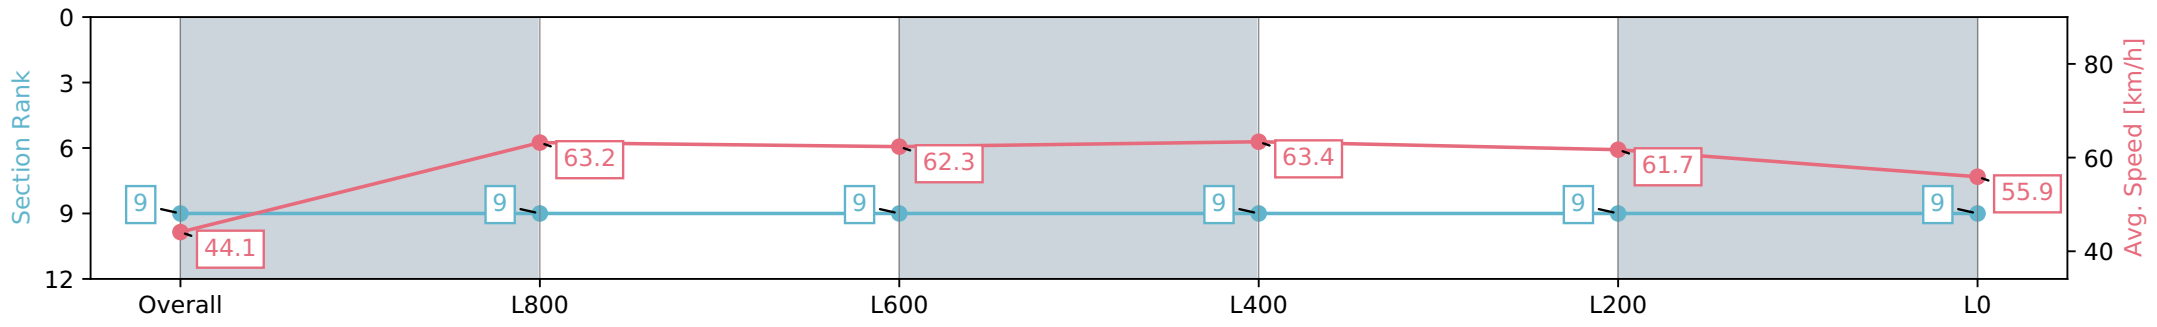

Horse/Jockey Name	SNUGGLE BANG YAHOO
Finish Rank	9
Fastest Section Time (Section)	0:08.17 (Overall)
Top Speed [km/h] (Section)	64.5 (L600)
Race State	Finished

Rockhampton QLD - Professional
Race 2: GREAT NORTHERN QTIS Three-Year-Old Maiden
Handicap - 1100m

16 February 2024 - 12:50PM

Track Rating: Soft 7, Weather: Showers, Rail Position: +3.5m

Section	Overall	L1000	L800	L600	L400	L200	L0
Section Times	1:06.97 [9] (0:08.17)	0:58.80 [9] (0:11.28)	0:47.51 [9] (0:11.59)	0:35.92 [9] (0:11.37)	0:24.55 [9] (0:11.68)	0:12.87 [9] (0:12.87)	
Average Speed [km/h]	44.1	63.2	62.3	63.4	61.7	55.9	
Top Speed [km/h]	57.7	64.5	64.3	64.5	64.1	58.4	
Avg. Dist. to Rail [m]	2.9	1.2	1.2	2.9	4.6	5.5	
Avg. Stride Freq. [Hz]	2.3	2.5	2.4	2.4	2.4	2.3	
Avg. Stride Length [m]	5.6	7.2	7.2	7.3	7.2	6.9	

- [ ] Ranking at each section and finish
- -:-:- No data available at this section
- NA No data available