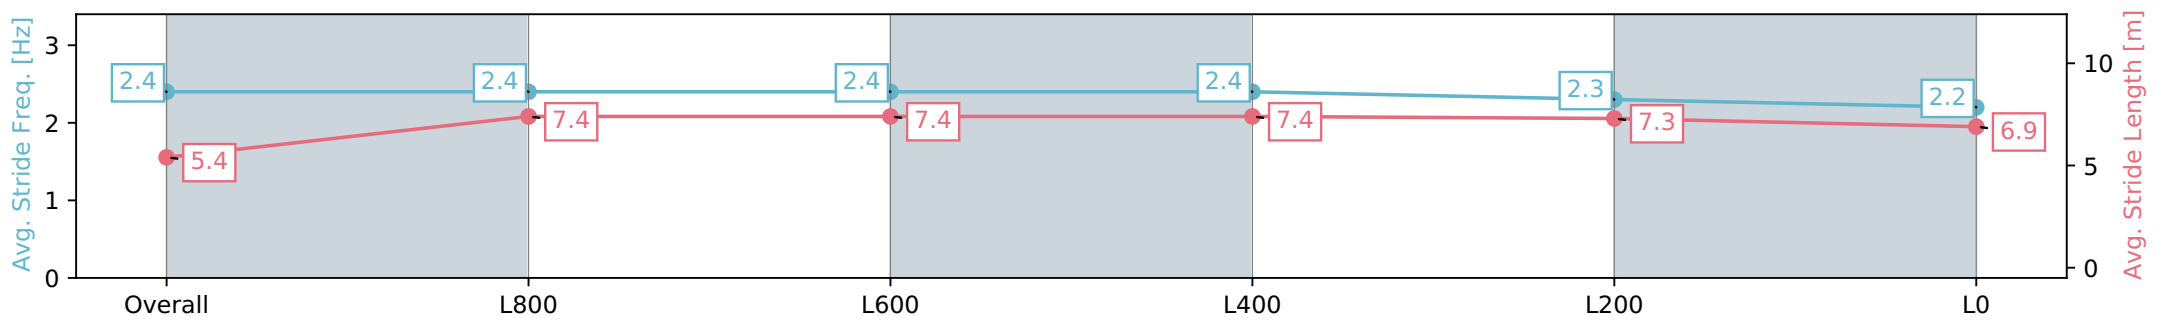

Horse/Jockey Name	TIME TO GET READY
Finish Rank	8
Fastest Section Time (Section)	0:08.04 (Overall)
Top Speed [km/h] (Section)	65.9 (L1000)
Race State	Finished

Rockhampton QLD - Professional
Race 2: GREAT NORTHERN QTIS Three-Year-Old Maiden
Handicap - 1100m

16 February 2024 - 12:50PM

Track Rating: Soft 7, Weather: Showers, Rail Position: +3.5m

Section	Overall	L1000	L800	L600	L400	L200	L0
Section Times	1:06.95 [8] (0:08.04)	0:58.91 [7] (0:11.07)	0:47.84 [7] (0:11.59)	0:36.25 [7] (0:11.32)	0:24.93 [7] (0:11.89)	0:13.04 [8] (0:13.04)	
Average Speed [km/h]	44.7	64.7	62.6	63.7	60.5	55.3	
Top Speed [km/h]	62.5	65.9	65.1	64.5	63.4	57.9	
Avg. Dist. to Rail [m]	0.8	0.9	1.2	2.3	3.4	3.5	
Avg. Stride Freq. [Hz]	2.4	2.4	2.4	2.4	2.3	2.2	
Avg. Stride Length [m]	5.4	7.4	7.4	7.4	7.3	6.9	

- [ ] Ranking at each section and finish
- -:-:- No data available at this section
- NA No data available