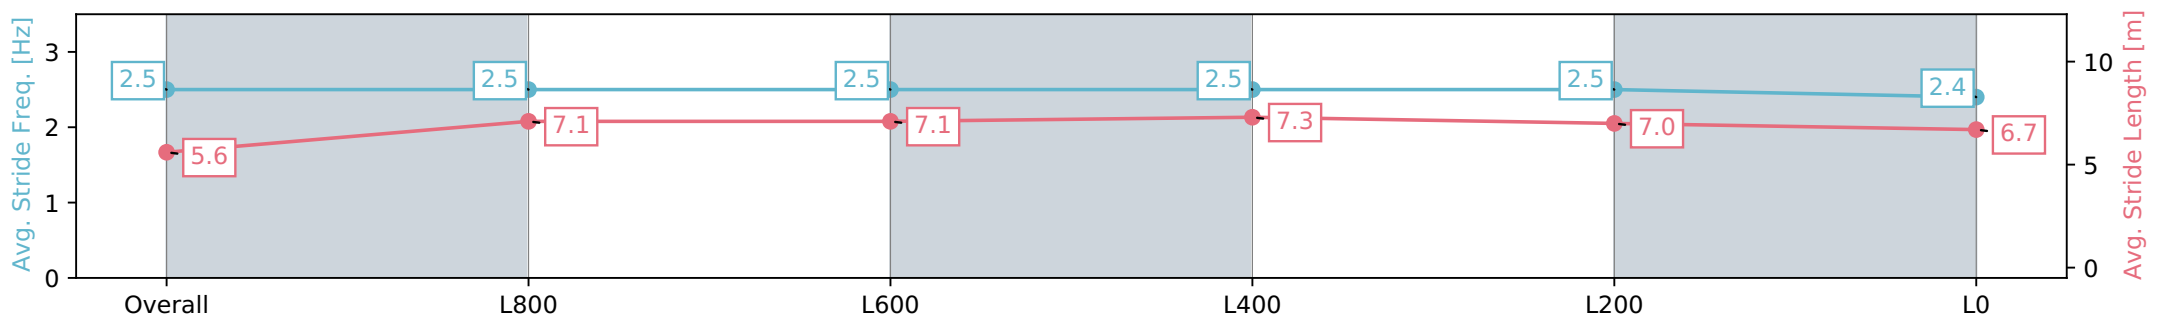

Rockhampton QLD - Professional  
 Race 2: GREAT NORTHERN QTIS Three-Year-Old Maiden  
 Handicap - 1100m

16 February 2024 - 12:50PM  
 Track Rating: Soft 7, Weather: Showers, Rail Position: +3.5m

| Section                | Overall                  | L1000                    | L800                     | L600                     | L400                     | L200                     |
|------------------------|--------------------------|--------------------------|--------------------------|--------------------------|--------------------------|--------------------------|
| Section Times          | 1:05.17 [2]<br>(0:07.63) | 0:57.54 [5]<br>(0:11.22) | 0:46.32 [5]<br>(0:11.77) | 0:34.55 [6]<br>(0:11.05) | 0:23.50 [5]<br>(0:11.14) | 0:12.36 [2]<br>(0:12.36) |
| Average Speed [km/h]   | 47.1                     | 64.6                     | 62.8                     | 65.4                     | 64.6                     | 58.2                     |
| Top Speed [km/h]       | 60.6                     | 66.8                     | 64.5                     | 66.7                     | 66.2                     | 61.8                     |
| Avg. Dist. to Rail [m] | 2.2                      | 1.2                      | 3.3                      | 6.3                      | 7.5                      | 6.2                      |
| Avg. Stride Freq. [Hz] | 2.5                      | 2.5                      | 2.5                      | 2.5                      | 2.5                      | 2.4                      |
| Avg. Stride Length [m] | 5.6                      | 7.1                      | 7.1                      | 7.3                      | 7.0                      | 6.7                      |