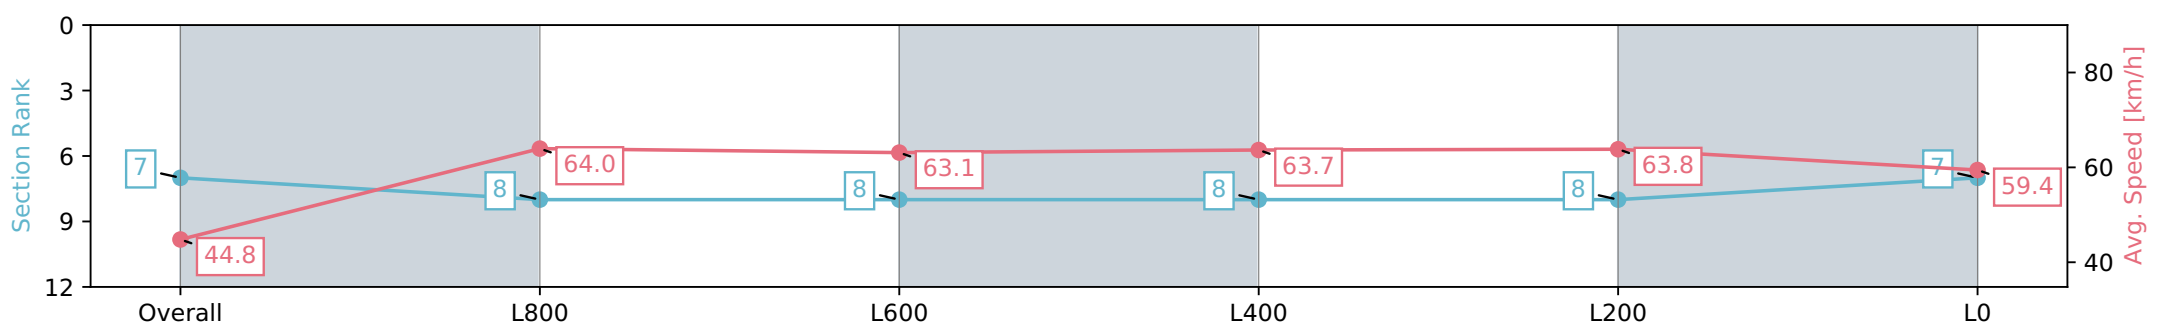

Horse/Jockey Name	ISLE EIGHT
Finish Rank	7
Fastest Section Time (Section)	0:08.05 (Overall)
Top Speed [km/h] (Section)	65.9 (L1000)
Race State	Finished

Rockhampton QLD - Professional
Race 2: GREAT NORTHERN QTIS Three-Year-Old Maiden
Handicap - 1100m

16 February 2024 - 12:50PM

Track Rating: Soft 7, Weather: Showers, Rail Position: +3.5m

Section	Overall	L1000	L800	L600	L400	L200
Section Times	1:05.68 [7] (0:08.05)	0:57.63 [8] (0:11.30)	0:46.33 [8] (0:11.60)	0:34.73 [8] (0:11.33)	0:23.40 [8] (0:11.28)	0:12.11 [7] (0:12.11)
Average Speed [km/h]	44.8	64.0	63.1	63.7	63.8	59.4
Top Speed [km/h]	60.9	65.9	65.7	65.6	65.6	61.5
Avg. Dist. to Rail [m]	5.2	1.2	2.1	4.6	6.2	6.4
Avg. Stride Freq. [Hz]	2.3	2.4	2.3	2.4	2.4	2.3
Avg. Stride Length [m]	5.8	7.5	7.6	7.5	7.4	7.2

Report Created: Fri 16 February 2024 14:30:09 GMT+11 (Note: Timing is based on positional data)

- [ ] Ranking at each section and finish
- -:-:- No data available at this section
- NA No data available