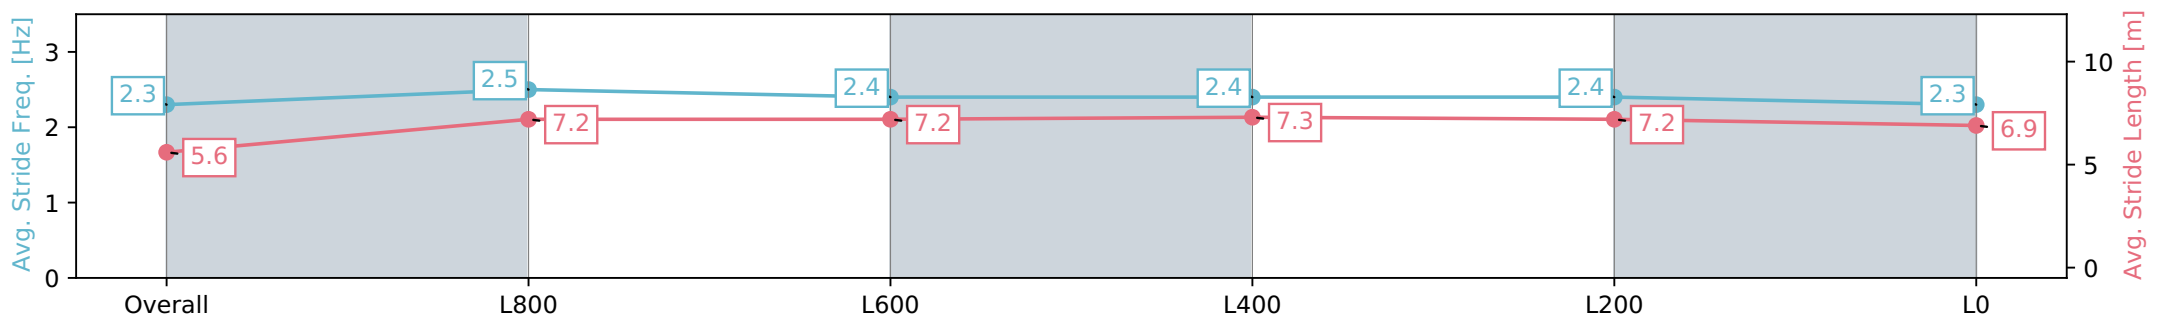

Horse/Jockey Name	SNUGGLE BANG YAHOO
Finish Rank	9
Fastest Section Time (Section)	0:08.17 (Overall)
Top Speed [km/h] (Section)	64.5 (L600)
Race State	Finished

Rockhampton QLD - Professional
Race 2: GREAT NORTHERN QTIS Three-Year-Old Maiden
Handicap - 1100m

16 February 2024 - 12:50PM

Track Rating: Soft 7, Weather: Showers, Rail Position: +3.5m

Section	Overall	L1000	L800	L600	L400	L200	L0
Section Times	1:06.97 [9] (0:08.17)	0:58.80 [9] (0:11.28)	0:47.51 [9] (0:11.59)	0:35.92 [9] (0:11.37)	0:24.55 [9] (0:11.68)	0:12.87 [9] (0:12.87)	
Average Speed [km/h]	44.1	63.2	62.3	63.4	61.7	55.9	
Top Speed [km/h]	57.7	64.5	64.3	64.5	64.1	58.4	
Avg. Dist. to Rail [m]	2.9	1.2	1.2	2.9	4.6	5.5	
Avg. Stride Freq. [Hz]	2.3	2.5	2.4	2.4	2.4	2.3	
Avg. Stride Length [m]	5.6	7.2	7.2	7.3	7.2	6.9	

- [ ] Ranking at each section and finish
- -:-:- No data available at this section
- NA No data available