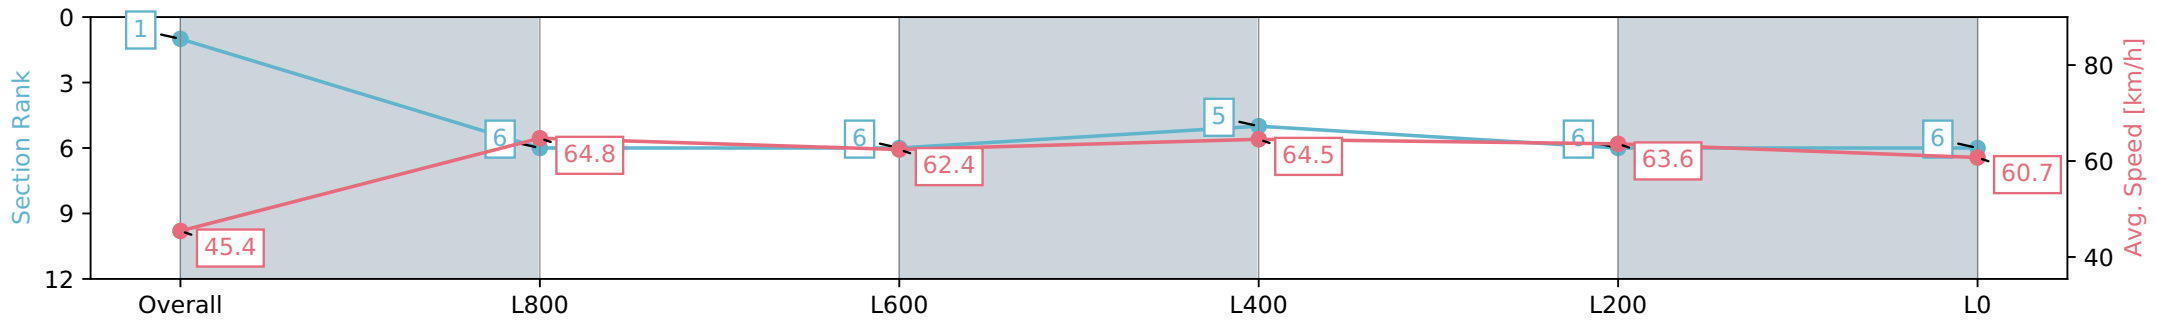

Horse/Jockey Name	SHEEZALITTLETORQUE
Finish Rank	1
Fastest Section Time (Section)	0:07.92 (Overall)
Top Speed [km/h] (Section)	65.8 (L1000)
Race State	Finished

Rockhampton QLD - Professional
Race 2: GREAT NORTHERN QTIS Three-Year-Old Maiden
Handicap - 1100m

16 February 2024 - 12:50PM

Track Rating: Soft 7, Weather: Showers, Rail Position: +3.5m

Section	Overall	L1000	L800	L600	L400	L200	L0
Section Times	1:04.96 [1] (0:07.92)	0:57.04 [6] (0:11.06)	0:45.98 [6] (0:11.63)	0:34.35 [5] (0:11.18)	0:23.17 [6] (0:11.31)	0:11.86 [6] (0:11.86)	
Average Speed [km/h]	45.4	64.8	62.4	64.5	63.6	60.7	
Top Speed [km/h]	61.4	65.8	64.6	65.6	65.7	64.0	
Avg. Dist. to Rail [m]	1.2	0.9	1.1	3.1	5.5	7.9	
Avg. Stride Freq. [Hz]	2.6	2.7	2.6	2.6	2.6	2.5	
Avg. Stride Length [m]	5.1	6.7	6.7	7.0	6.9	6.8	

Report Created: Fri 16 February 2024 14:29:54 GMT+11 (Note: Timing is based on positional data)

- [ ] Ranking at each section and finish
- -:-:- No data available at this section
- NA No data available