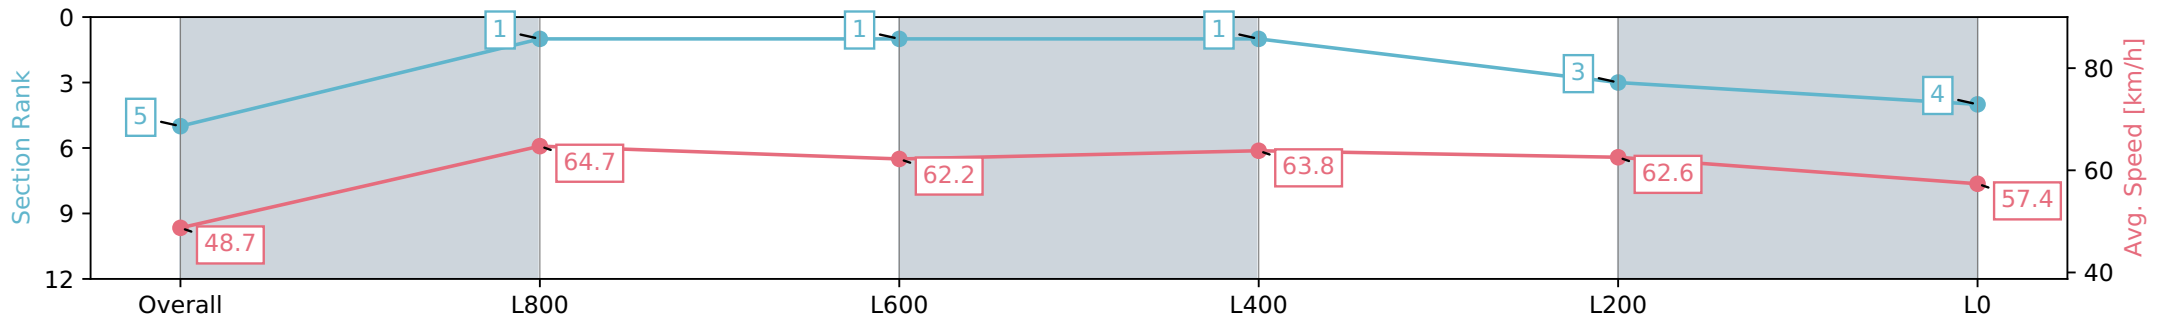

Horse/Jockey Name	JEANNE DE LUZ
Finish Rank	5
Fastest Section Time (Section)	0:07.40 (Overall)
Top Speed [km/h] (Section)	66.6 (L1000)
Race State	Finished

Rockhampton QLD - Professional
Race 2: GREAT NORTHERN QTIS Three-Year-Old Maiden
Handicap - 1100m

16 February 2024 - 12:50PM

Track Rating: Soft 7, Weather: Showers, Rail Position: +3.5m

Section	Overall	L1000	L800	L600	L400	L200	L0
Section Times	1:05.50 [5] (0:07.40)	0:58.10 [1] (0:11.05)	0:47.05 [1] (0:11.69)	0:35.36 [1] (0:11.30)	0:24.06 [3] (0:11.50)	0:12.56 [4] (0:12.56)	
Average Speed [km/h]	48.7	64.7	62.2	63.8	62.6	57.4	
Top Speed [km/h]	63.4	66.6	64.4	64.8	64.8	59.9	
Avg. Dist. to Rail [m]	0.5	1.0	1.3	4.3	4.5	3.4	
Avg. Stride Freq. [Hz]	2.4	2.4	2.4	2.4	2.4	2.2	
Avg. Stride Length [m]	5.9	7.4	7.2	7.4	7.4	7.1	

- [ ] Ranking at each section and finish
- -:-:- No data available at this section
- NA No data available