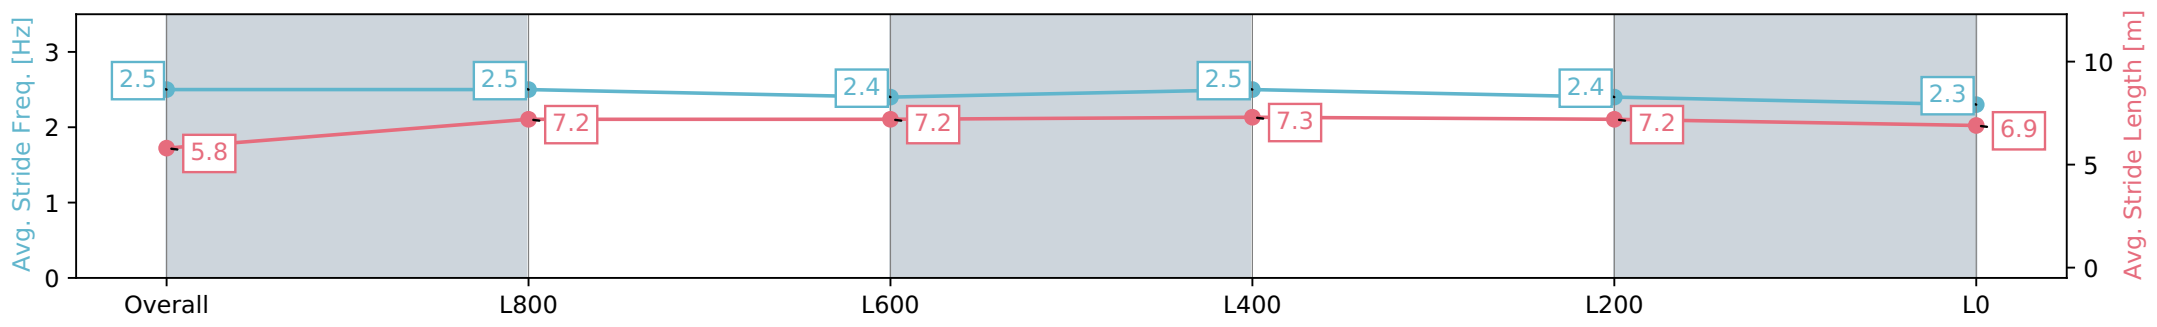

Rockhampton QLD - Professional  
 Race 2: GREAT NORTHERN QTIS Three-Year-Old Maiden Handicap - 1100m  
 16 February 2024 - 12:50PM  
 Track Rating: Soft 7, Weather: Showers, Rail Position: +3.5m

| Section                | Overall                  | L1000                    | L800                     | L600                     | L400                     | L200                     |
|------------------------|--------------------------|--------------------------|--------------------------|--------------------------|--------------------------|--------------------------|
| Section Times          | 1:05.63 [6]<br>(0:07.41) | 0:58.22 [2]<br>(0:11.13) | 0:47.09 [2]<br>(0:11.64) | 0:35.45 [2]<br>(0:11.22) | 0:24.23 [1]<br>(0:11.47) | 0:12.76 [3]<br>(0:12.76) |
| Average Speed [km/h]   | 48.7                     | 64.3                     | 62.0                     | 64.3                     | 62.8                     | 56.4                     |
| Top Speed [km/h]       | 63.0                     | 66.1                     | 63.3                     | 65.4                     | 64.8                     | 60.7                     |
| Avg. Dist. to Rail [m] | 4.2                      | 0.7                      | 0.7                      | 1.9                      | 3.0                      | 2.8                      |
| Avg. Stride Freq. [Hz] | 2.5                      | 2.5                      | 2.4                      | 2.5                      | 2.4                      | 2.3                      |
| Avg. Stride Length [m] | 5.8                      | 7.2                      | 7.2                      | 7.3                      | 7.2                      | 6.9                      |