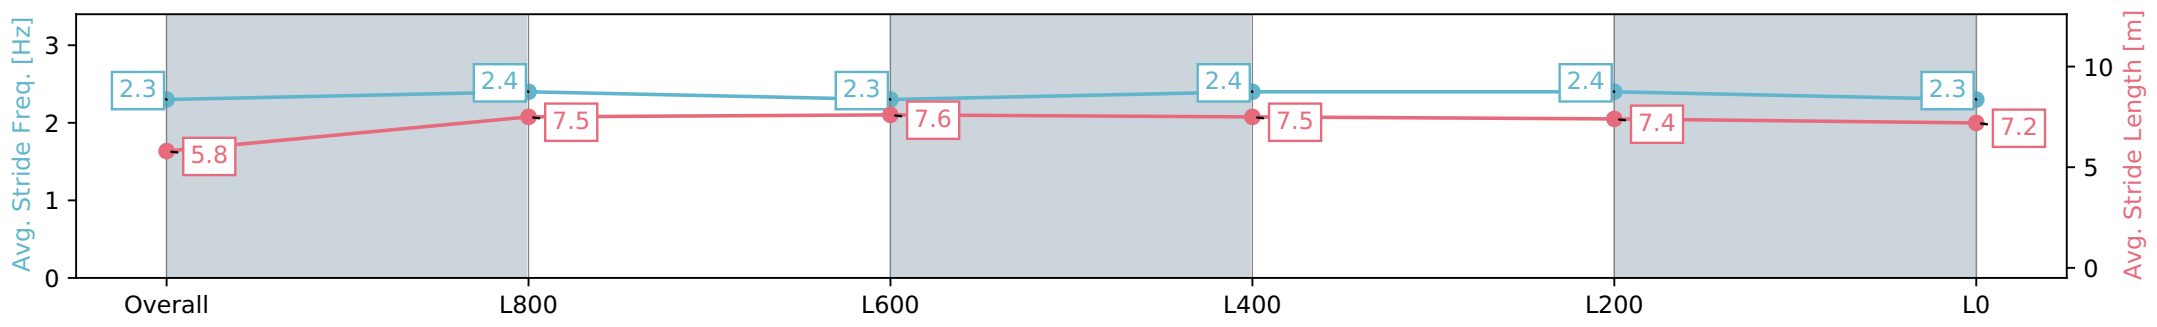

Horse/Jockey Name	ISLE EIGHT
Finish Rank	7
Fastest Section Time (Section)	0:08.05 (Overall)
Top Speed [km/h] (Section)	65.9 (L1000)
Race State	Finished

Rockhampton QLD - Professional
Race 2: GREAT NORTHERN QTIS Three-Year-Old Maiden
Handicap - 1100m

16 February 2024 - 12:50PM

Track Rating: Soft 7, Weather: Showers, Rail Position: +3.5m

Section	Overall	L1000	L800	L600	L400	L200
Section Times	1:05.68 [7] (0:08.05)	0:57.63 [8] (0:11.30)	0:46.33 [8] (0:11.60)	0:34.73 [8] (0:11.33)	0:23.40 [8] (0:11.28)	0:12.11 [7] (0:12.11)
Average Speed [km/h]	44.8	64.0	63.1	63.7	63.8	59.4
Top Speed [km/h]	60.9	65.9	65.7	65.6	65.6	61.5
Avg. Dist. to Rail [m]	5.2	1.2	2.1	4.6	6.2	6.4
Avg. Stride Freq. [Hz]	2.3	2.4	2.3	2.4	2.4	2.3
Avg. Stride Length [m]	5.8	7.5	7.6	7.5	7.4	7.2

Report Created: Fri 16 February 2024 14:30:09 GMT+11 (Note: Timing is based on positional data)

- [ ] Ranking at each section and finish
- -:-:- No data available at this section
- NA No data available