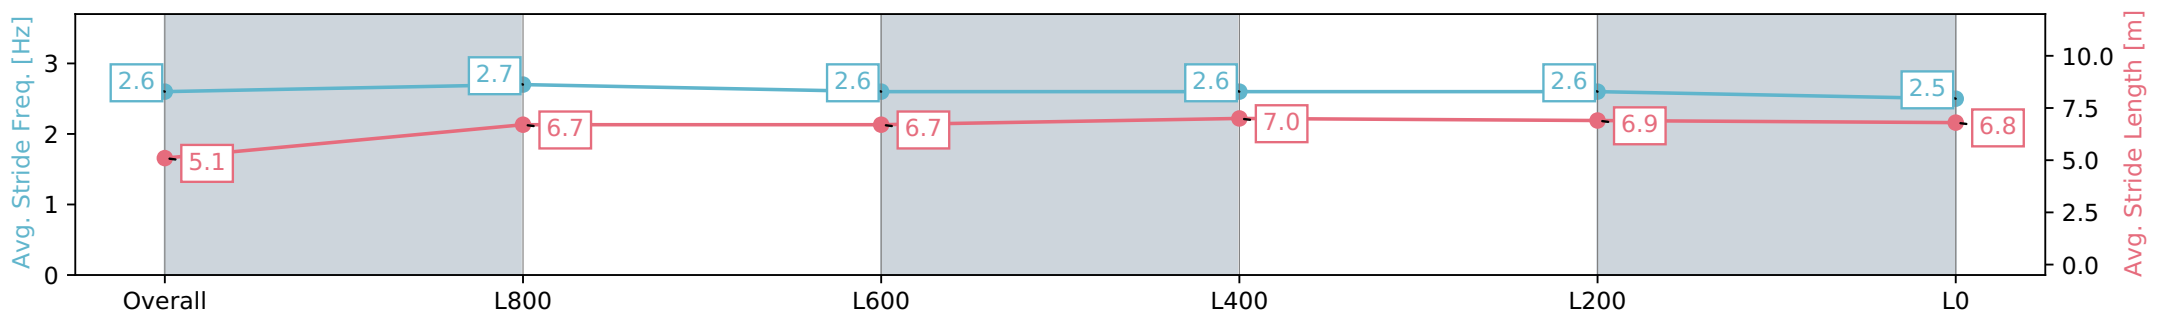

Rockhampton QLD - Professional  
 Race 2: GREAT NORTHERN QTIS Three-Year-Old Maiden  
 Handicap - 1100m

16 February 2024 - 12:50PM

Track Rating: Soft 7, Weather: Showers, Rail Position: +3.5m

| Section                | Overall                  | L1000                    | L800                     | L600                     | L400                     | L200                     | L0 |
|------------------------|--------------------------|--------------------------|--------------------------|--------------------------|--------------------------|--------------------------|----|
| Section Times          | 1:04.96 [1]<br>(0:07.92) | 0:57.04 [6]<br>(0:11.06) | 0:45.98 [6]<br>(0:11.63) | 0:34.35 [5]<br>(0:11.18) | 0:23.17 [6]<br>(0:11.31) | 0:11.86 [6]<br>(0:11.86) |    |
| Average Speed [km/h]   | 45.4                     | 64.8                     | 62.4                     | 64.5                     | 63.6                     | 60.7                     |    |
| Top Speed [km/h]       | 61.4                     | 65.8                     | 64.6                     | 65.6                     | 65.7                     | 64.0                     |    |
| Avg. Dist. to Rail [m] | 1.2                      | 0.9                      | 1.1                      | 3.1                      | 5.5                      | 7.9                      |    |
| Avg. Stride Freq. [Hz] | 2.6                      | 2.7                      | 2.6                      | 2.6                      | 2.6                      | 2.5                      |    |
| Avg. Stride Length [m] | 5.1                      | 6.7                      | 6.7                      | 7.0                      | 6.9                      | 6.8                      |    |