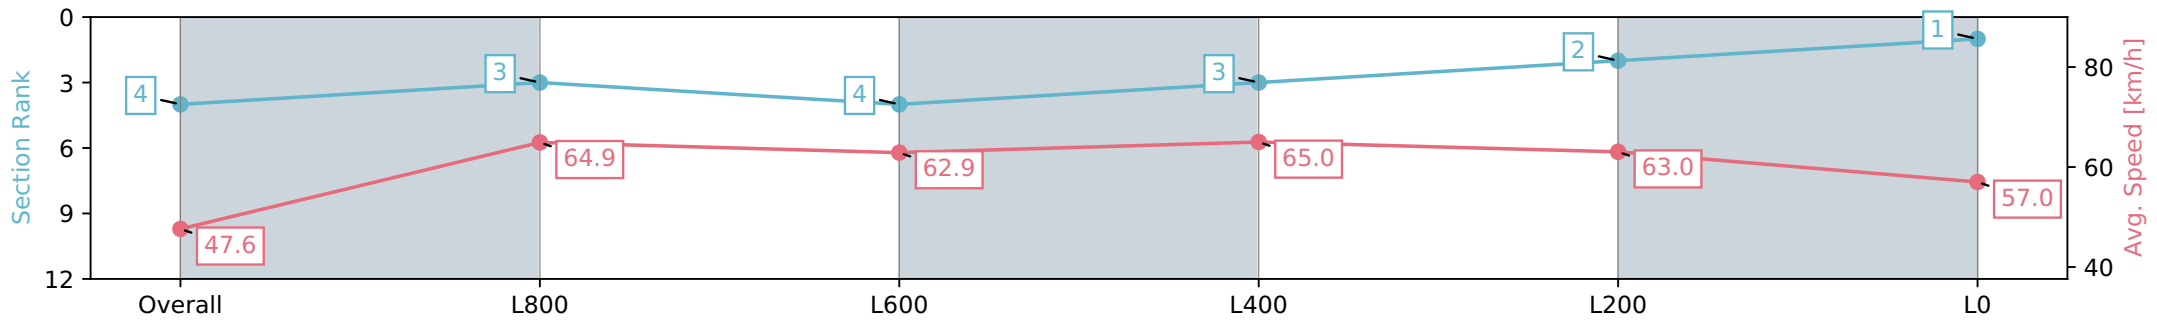

Horse/Jockey Name	QUARTERSHARE
Finish Rank	4
Fastest Section Time (Section)	0:07.55 (Overall)
Top Speed [km/h] (Section)	66.7 (L1000)
Race State	Finished

Rockhampton QLD - Professional
Race 2: GREAT NORTHERN QTIS Three-Year-Old Maiden
Handicap - 1100m

16 February 2024 - 12:50PM
Track Rating: Soft 7, Weather: Showers, Rail Position: +3.5m

Section	Overall	L1000	L800	L600	L400	L200
Section Times	1:05.44 [4] (0:07.55)	0:57.89 [3] (0:11.15)	0:46.74 [4] (0:11.61)	0:35.13 [3] (0:11.10)	0:24.03 [2] (0:11.40)	0:12.63 [1] (0:12.63)
Average Speed [km/h]	47.6	64.9	62.9	65.0	63.0	57.0
Top Speed [km/h]	64.3	66.7	64.8	66.0	65.4	61.0
Avg. Dist. to Rail [m]	5.4	1.4	1.6	4.0	5.1	4.6
Avg. Stride Freq. [Hz]	2.3	2.3	2.3	2.3	2.3	2.2
Avg. Stride Length [m]	6.0	7.8	7.8	7.9	7.7	7.4

- [ ] Ranking at each section and finish
- -:-:- No data available at this section
- NA No data available