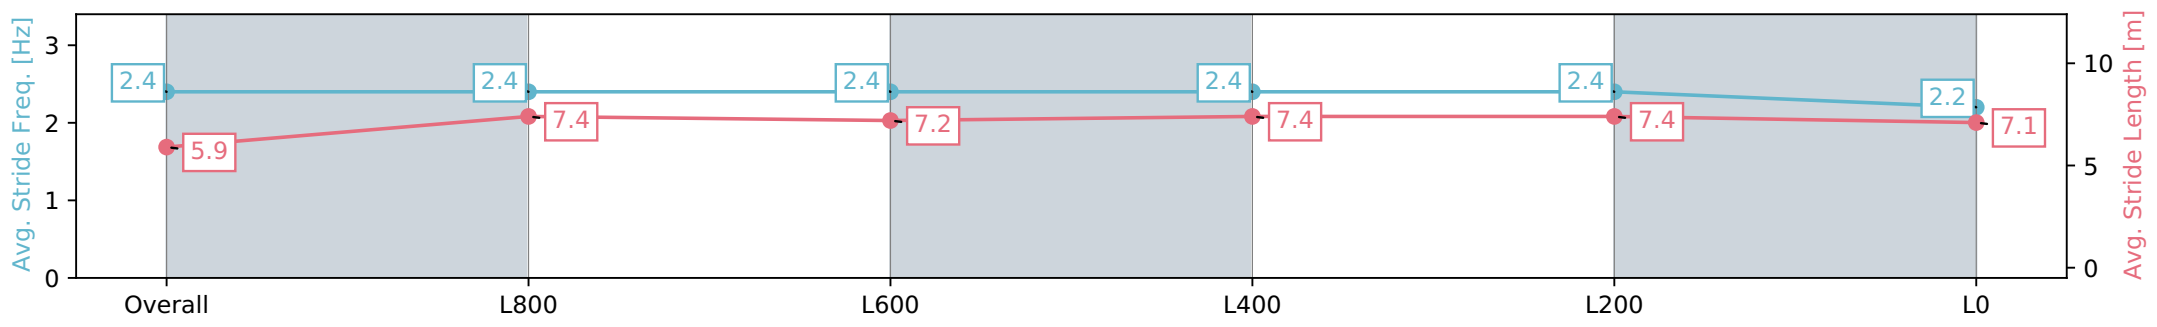

Horse/Jockey Name	JEANNE DE LUZ
Finish Rank	5
Fastest Section Time (Section)	0:07.40 (Overall)
Top Speed [km/h] (Section)	66.6 (L1000)
Race State	Finished

Rockhampton QLD - Professional
Race 2: GREAT NORTHERN QTIS Three-Year-Old Maiden
Handicap - 1100m

16 February 2024 - 12:50PM

Track Rating: Soft 7, Weather: Showers, Rail Position: +3.5m

Section	Overall	L1000	L800	L600	L400	L200	L0
Section Times	1:05.50 [5] (0:07.40)	0:58.10 [1] (0:11.05)	0:47.05 [1] (0:11.69)	0:35.36 [1] (0:11.30)	0:24.06 [3] (0:11.50)	0:12.56 [4] (0:12.56)	
Average Speed [km/h]	48.7	64.7	62.2	63.8	62.6	57.4	
Top Speed [km/h]	63.4	66.6	64.4	64.8	64.8	59.9	
Avg. Dist. to Rail [m]	0.5	1.0	1.3	4.3	4.5	3.4	
Avg. Stride Freq. [Hz]	2.4	2.4	2.4	2.4	2.4	2.2	
Avg. Stride Length [m]	5.9	7.4	7.2	7.4	7.4	7.1	

- [ ] Ranking at each section and finish
- -:-:- No data available at this section
- NA No data available