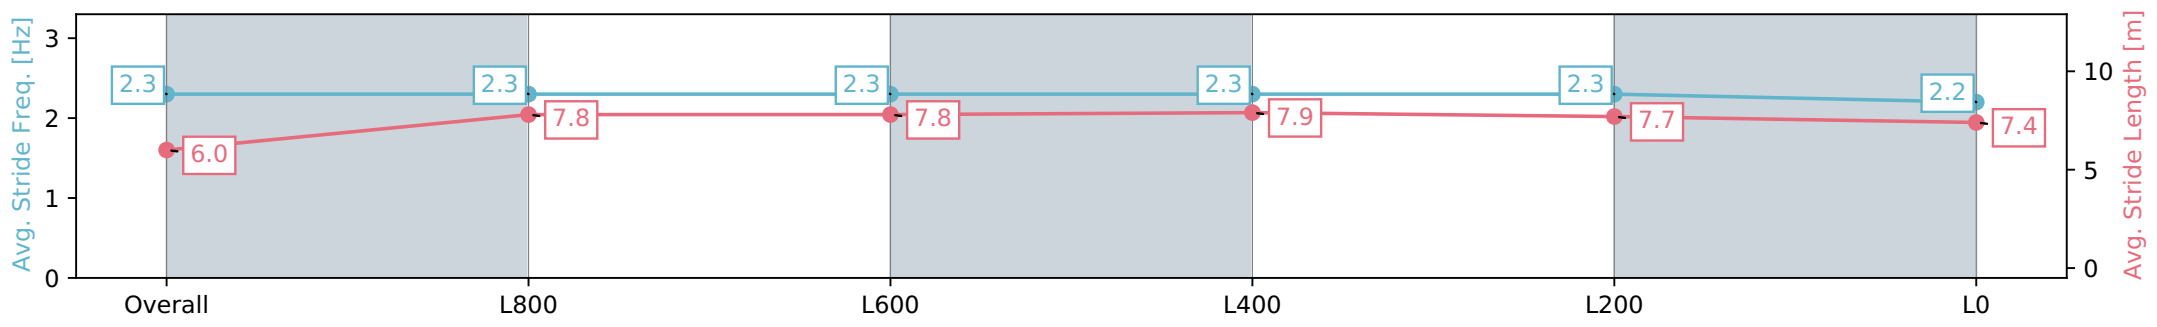

Horse/Jockey Name	QUARTERSHARE
Finish Rank	4
Fastest Section Time (Section)	0:07.55 (Overall)
Top Speed [km/h] (Section)	66.7 (L1000)
Race State	Finished

Rockhampton QLD - Professional
Race 2: GREAT NORTHERN QTIS Three-Year-Old Maiden
Handicap - 1100m

16 February 2024 - 12:50PM
Track Rating: Soft 7, Weather: Showers, Rail Position: +3.5m

Section	Overall	L1000	L800	L600	L400	L200
Section Times	1:05.44 [4] (0:07.55)	0:57.89 [3] (0:11.15)	0:46.74 [4] (0:11.61)	0:35.13 [3] (0:11.10)	0:24.03 [2] (0:11.40)	0:12.63 [1] (0:12.63)
Average Speed [km/h]	47.6	64.9	62.9	65.0	63.0	57.0
Top Speed [km/h]	64.3	66.7	64.8	66.0	65.4	61.0
Avg. Dist. to Rail [m]	5.4	1.4	1.6	4.0	5.1	4.6
Avg. Stride Freq. [Hz]	2.3	2.3	2.3	2.3	2.3	2.2
Avg. Stride Length [m]	6.0	7.8	7.8	7.9	7.7	7.4

- [ ] Ranking at each section and finish
- -:-:- No data available at this section
- NA No data available