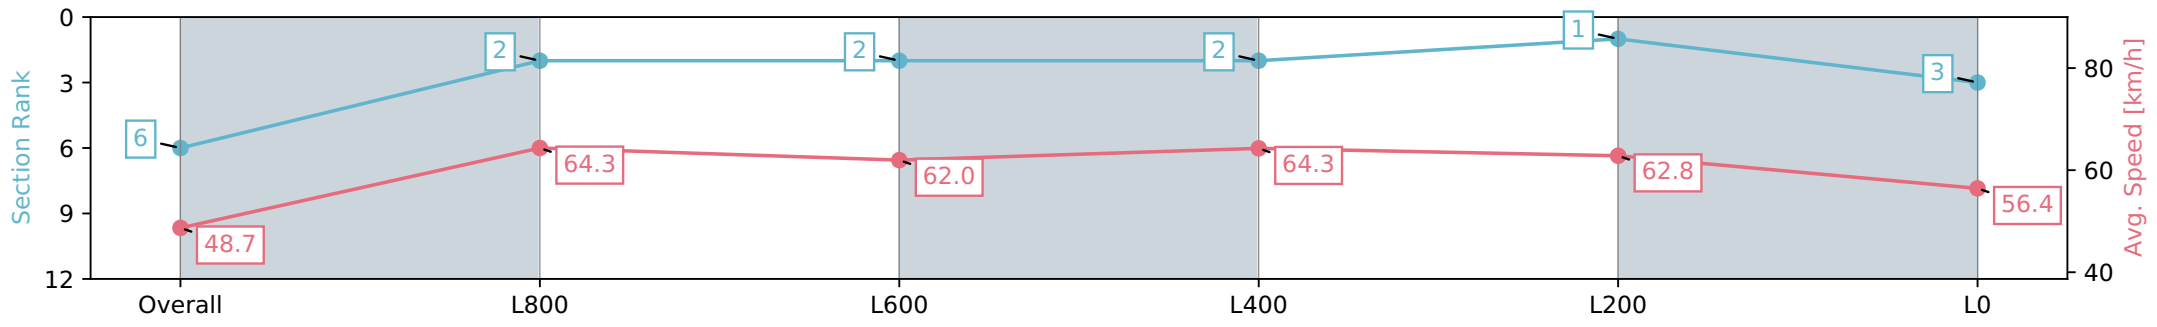

Horse/Jockey Name	HEDON'TWANTME
Finish Rank	6
Fastest Section Time (Section)	0:07.41 (Overall)
Top Speed [km/h] (Section)	66.1 (L1000)
Race State	Finished

Rockhampton QLD - Professional
Race 2: GREAT NORTHERN QTIS Three-Year-Old Maiden Handicap - 1100m
16 February 2024 - 12:50PM
Track Rating: Soft 7, Weather: Showers, Rail Position: +3.5m

Section	Overall	L1000	L800	L600	L400	L200
Section Times	1:05.63 [6] (0:07.41)	0:58.22 [2] (0:11.13)	0:47.09 [2] (0:11.64)	0:35.45 [2] (0:11.22)	0:24.23 [1] (0:11.47)	0:12.76 [3] (0:12.76)
Average Speed [km/h]	48.7	64.3	62.0	64.3	62.8	56.4
Top Speed [km/h]	63.0	66.1	63.3	65.4	64.8	60.7
Avg. Dist. to Rail [m]	4.2	0.7	0.7	1.9	3.0	2.8
Avg. Stride Freq. [Hz]	2.5	2.5	2.4	2.5	2.4	2.3
Avg. Stride Length [m]	5.8	7.2	7.2	7.3	7.2	6.9

- [ ] Ranking at each section and finish
- -:-:- No data available at this section
- NA No data available