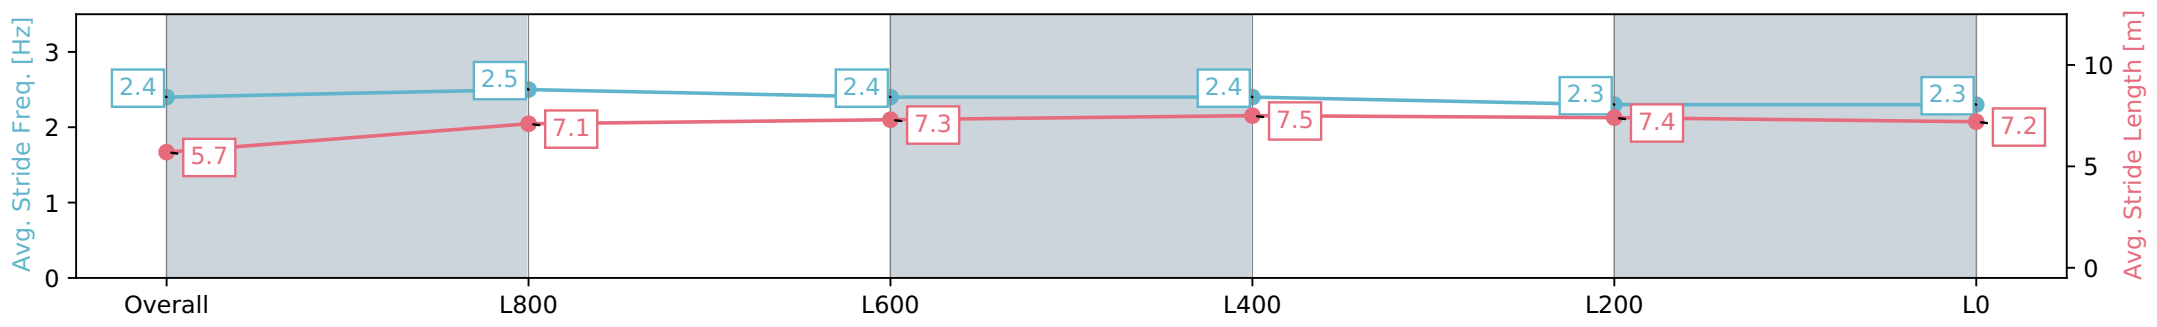

Horse/Jockey Name	TOUR DE FIELD
Finish Rank	3
Fastest Section Time (Section)	0:07.62 (Overall)
Top Speed [km/h] (Section)	66.7 (L1000)
Race State	Finished

Rockhampton QLD - Professional
Race 2: GREAT NORTHERN QTIS Three-Year-Old Maiden
Handicap - 1100m

16 February 2024 - 12:50PM

Track Rating: Soft 7, Weather: Showers, Rail Position: +3.5m

Section	Overall	L1000	L800	L600	L400	L200	L0
Section Times	1:05.24 [3] (0:07.62)	0:57.62 [4] (0:11.05)	0:46.57 [3] (0:11.74)	0:34.83 [4] (0:11.24)	0:23.59 [4] (0:11.42)	0:12.17 [5]	0:12.17 [5]
Average Speed [km/h]	47.4	65.2	62.2	64.1	63.1	59.2	
Top Speed [km/h]	62.9	66.7	63.8	65.9	65.1	61.7	
Avg. Dist. to Rail [m]	0.6	0.4	1.9	3.4	5.6	5.9	
Avg. Stride Freq. [Hz]	2.4	2.5	2.4	2.4	2.3	2.3	
Avg. Stride Length [m]	5.7	7.1	7.3	7.5	7.4	7.2	

- [ ] Ranking at each section and finish
- -:-:- No data available at this section
- NA No data available