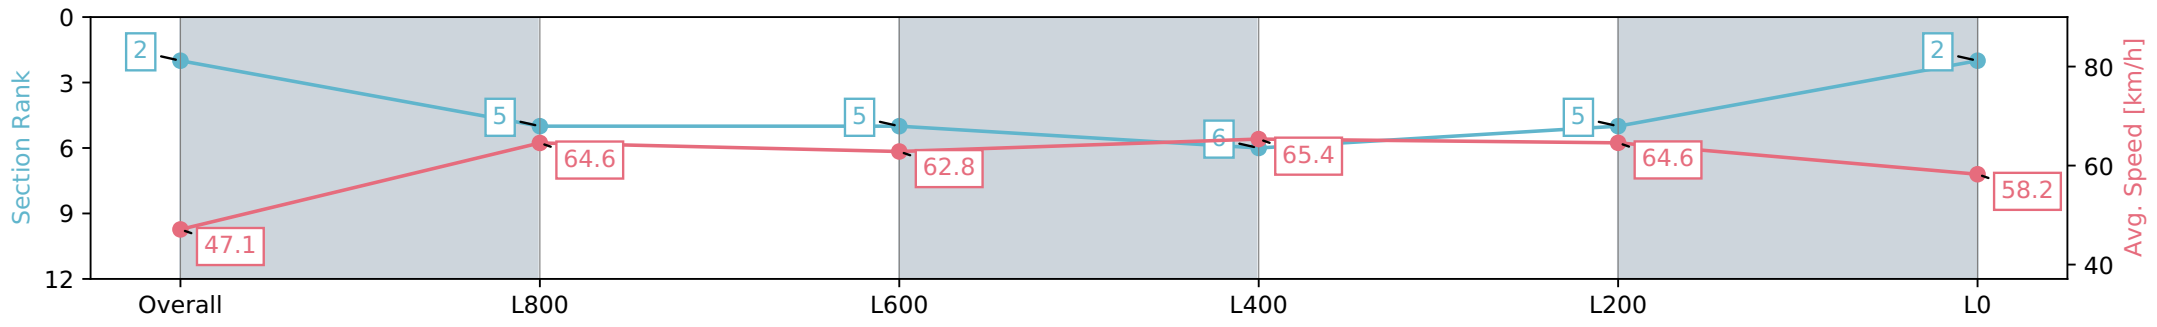

Horse/Jockey Name	JERIDAH
Finish Rank	2
Fastest Section Time (Section)	0:07.63 (Overall)
Top Speed [km/h] (Section)	66.8 (L1000)
Race State	Finished

Rockhampton QLD - Professional
Race 2: GREAT NORTHERN QTIS Three-Year-Old Maiden
Handicap - 1100m

16 February 2024 - 12:50PM
Track Rating: Soft 7, Weather: Showers, Rail Position: +3.5m

Section	Overall	L1000	L800	L600	L400	L200
Section Times	1:05.17 [2] (0:07.63)	0:57.54 [5] (0:11.22)	0:46.32 [5] (0:11.77)	0:34.55 [6] (0:11.05)	0:23.50 [5] (0:11.14)	0:12.36 [2] (0:12.36)
Average Speed [km/h]	47.1	64.6	62.8	65.4	64.6	58.2
Top Speed [km/h]	60.6	66.8	64.5	66.7	66.2	61.8
Avg. Dist. to Rail [m]	2.2	1.2	3.3	6.3	7.5	6.2
Avg. Stride Freq. [Hz]	2.5	2.5	2.5	2.5	2.5	2.4
Avg. Stride Length [m]	5.6	7.1	7.1	7.3	7.0	6.7

- [ ] Ranking at each section and finish
- -:-:- No data available at this section
- NA No data available