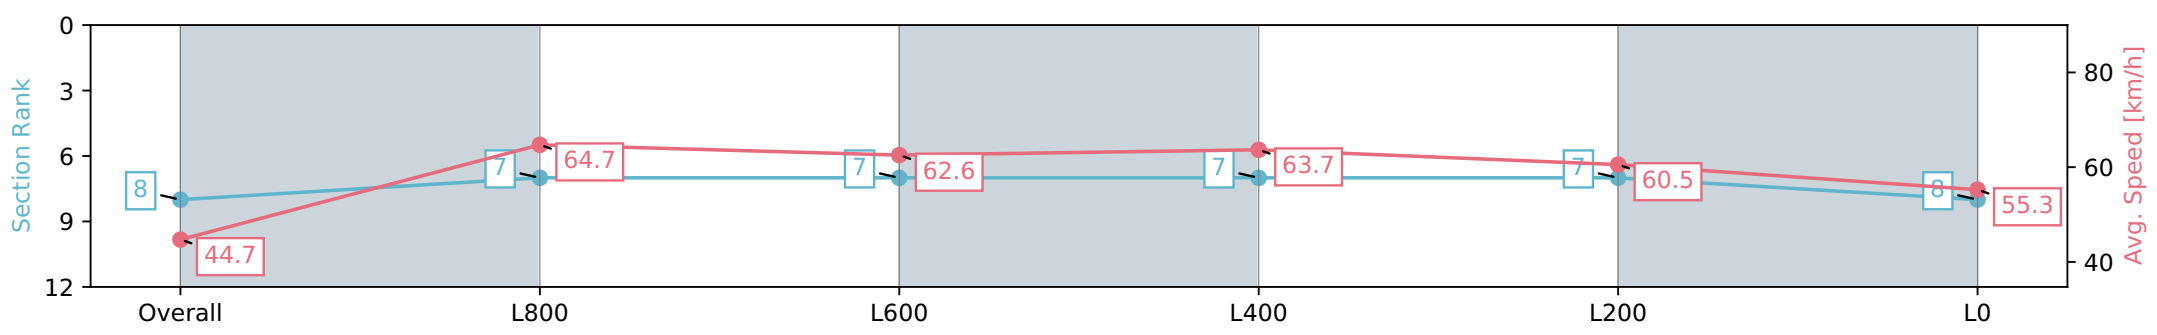

Horse/Jockey Name	TIME TO GET READY
Finish Rank	8
Fastest Section Time (Section)	0:08.04 (Overall)
Top Speed [km/h] (Section)	65.9 (L1000)
Race State	Finished

Rockhampton QLD - Professional
Race 2: GREAT NORTHERN QTIS Three-Year-Old Maiden
Handicap - 1100m

16 February 2024 - 12:50PM

Track Rating: Soft 7, Weather: Showers, Rail Position: +3.5m

Section	Overall	L1000	L800	L600	L400	L200	L0
Section Times	1:06.95 [8] (0:08.04)	0:58.91 [7] (0:11.07)	0:47.84 [7] (0:11.59)	0:36.25 [7] (0:11.32)	0:24.93 [7] (0:11.89)	0:13.04 [8] (0:13.04)	
Average Speed [km/h]	44.7	64.7	62.6	63.7	60.5	55.3	
Top Speed [km/h]	62.5	65.9	65.1	64.5	63.4	57.9	
Avg. Dist. to Rail [m]	0.8	0.9	1.2	2.3	3.4	3.5	
Avg. Stride Freq. [Hz]	2.4	2.4	2.4	2.4	2.3	2.2	
Avg. Stride Length [m]	5.4	7.4	7.4	7.4	7.3	6.9	

- [ ] Ranking at each section and finish
- -:-:- No data available at this section
- NA No data available