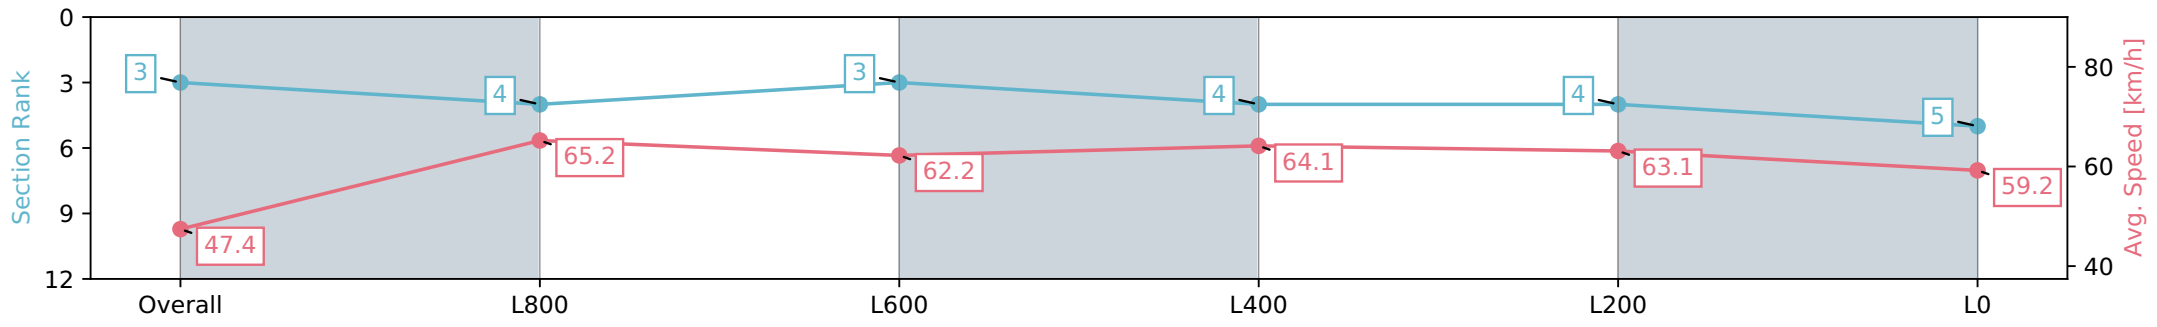

Horse/Jockey Name	TOUR DE FIELD
Finish Rank	3
Fastest Section Time (Section)	0:07.62 (Overall)
Top Speed [km/h] (Section)	66.7 (L1000)
Race State	Finished

Rockhampton QLD - Professional
Race 2: GREAT NORTHERN QTIS Three-Year-Old Maiden
Handicap - 1100m

16 February 2024 - 12:50PM

Track Rating: Soft 7, Weather: Showers, Rail Position: +3.5m

Section	Overall	L1000	L800	L600	L400	L200	L0
Section Times	1:05.24 [3] (0:07.62)	0:57.62 [4] (0:11.05)	0:46.57 [3] (0:11.74)	0:34.83 [4] (0:11.24)	0:23.59 [4] (0:11.42)	0:12.17 [5]	0:12.17 [5]
Average Speed [km/h]	47.4	65.2	62.2	64.1	63.1	59.2	
Top Speed [km/h]	62.9	66.7	63.8	65.9	65.1	61.7	
Avg. Dist. to Rail [m]	0.6	0.4	1.9	3.4	5.6	5.9	
Avg. Stride Freq. [Hz]	2.4	2.5	2.4	2.4	2.3	2.3	
Avg. Stride Length [m]	5.7	7.1	7.3	7.5	7.4	7.2	

- [ ] Ranking at each section and finish
- -:-:- No data available at this section
- NA No data available