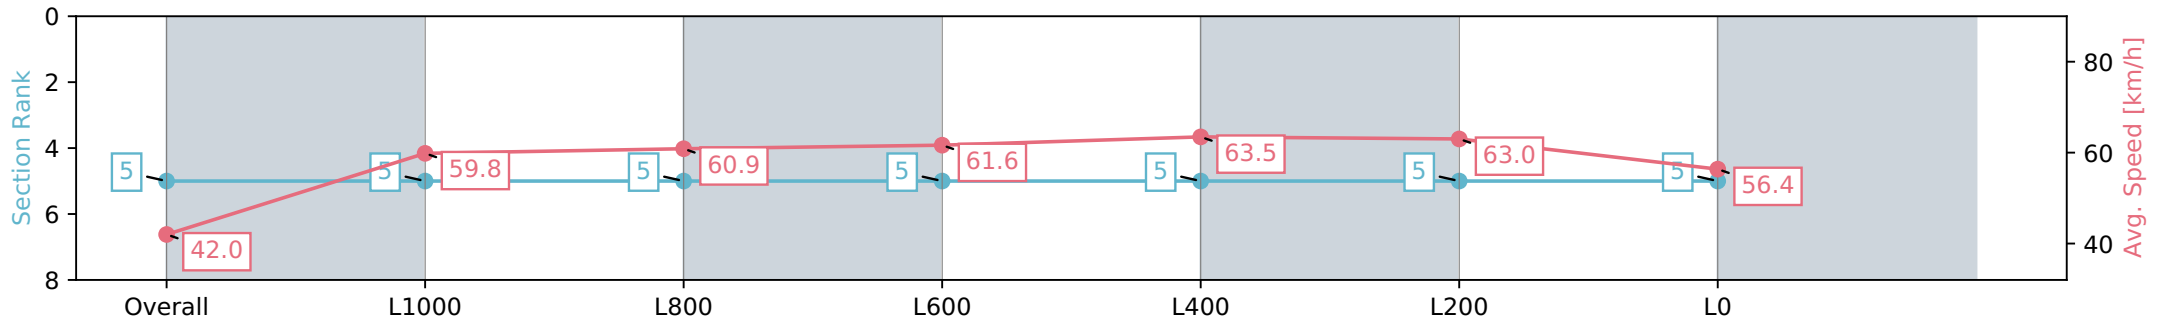

Horse/Jockey Name	MISTER LARRABEE
Finish Rank	5
Fastest Section Time (Section)	0:08.57 (Overall)
Top Speed [km/h] (Section)	65.5 (L600)
Race State	Finished

Rockhampton QLD - Professional
Race 4: CAP YEARLING SALE CALCUTTA TICKETS ON
SALE Class 6 Plate - 1300m

16 February 2024 - 1:58PM

Track Rating: Soft 7, Weather: Showers, Rail Position: +3.5m

Section	Overall	L1000	L800	L600	L400	L200	L0
Section Times	1:19.87 [5] (0:08.57)	1:11.29 [5] (0:12.04)	0:59.25 [5] (0:11.84)	0:47.41 [5] (0:11.84)	0:35.57 [5] (0:11.37)	0:24.20 [5] (0:11.45)	0:12.75 [5] (0:12.75)
Average Speed [km/h]	42.0	59.8	60.9	61.6	63.5	63.0	56.4
Top Speed [km/h]	59.7	61.5	62.7	62.7	65.5	65.4	59.4
Avg. Dist. to Rail [m]	2.1	0.4	0.6	1.7	4.4	7.5	9.5
Avg. Stride Freq. [Hz]	2.2	2.3	2.3	2.3	2.4	2.4	2.2
Avg. Stride Length [m]	6.1	7.3	7.4	7.4	7.4	7.3	7.0

Report Created: Fri 16 February 2024 15:40:51 GMT+11 (Note: Timing is based on positional data)

- [ ] Ranking at each section and finish
- -:-:- No data available at this section
- NA No data available