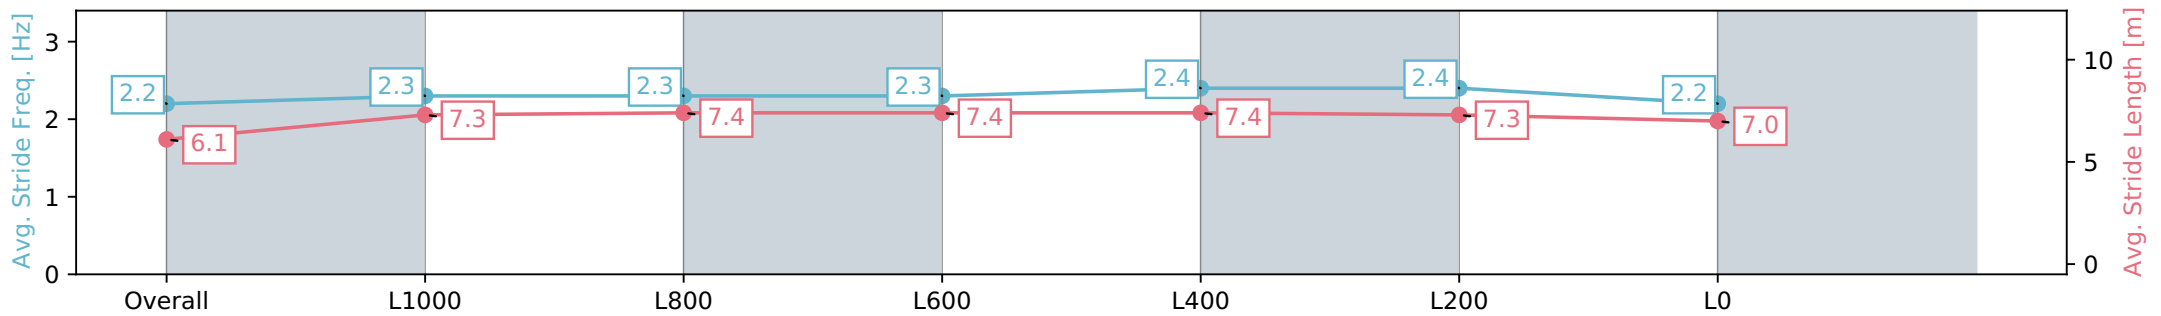

Horse/Jockey Name	MISTER LARRABEE
Finish Rank	5
Fastest Section Time (Section)	0:08.57 (Overall)
Top Speed [km/h] (Section)	65.5 (L600)
Race State	Finished

Rockhampton QLD - Professional
Race 4: CAP YEARLING SALE CALCUTTA TICKETS ON
SALE Class 6 Plate - 1300m

16 February 2024 - 1:58PM

Track Rating: Soft 7, Weather: Showers, Rail Position: +3.5m

Section	Overall	L1000	L800	L600	L400	L200	L0
Section Times	1:19.87 [5] (0:08.57)	1:11.29 [5] (0:12.04)	0:59.25 [5] (0:11.84)	0:47.41 [5] (0:11.84)	0:35.57 [5] (0:11.37)	0:24.20 [5] (0:11.45)	0:12.75 [5] (0:12.75)
Average Speed [km/h]	42.0	59.8	60.9	61.6	63.5	63.0	56.4
Top Speed [km/h]	59.7	61.5	62.7	62.7	65.5	65.4	59.4
Avg. Dist. to Rail [m]	2.1	0.4	0.6	1.7	4.4	7.5	9.5
Avg. Stride Freq. [Hz]	2.2	2.3	2.3	2.3	2.4	2.4	2.2
Avg. Stride Length [m]	6.1	7.3	7.4	7.4	7.4	7.3	7.0

Report Created: Fri 16 February 2024 15:40:51 GMT+11 (Note: Timing is based on positional data)

- [ ] Ranking at each section and finish
- -:-:- No data available at this section
- NA No data available