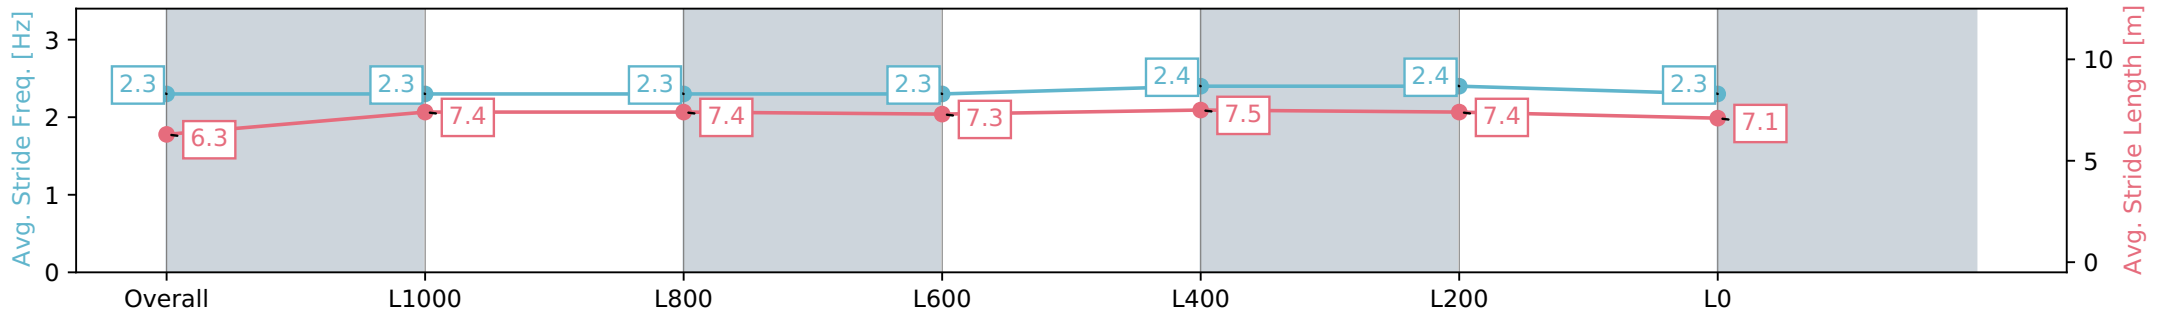

Horse/Jockey Name	NO INUENDO
Finish Rank	3
Fastest Section Time (Section)	0:07.91 (Overall)
Top Speed [km/h] (Section)	65.3 (L400)
Race State	Finished

Rockhampton QLD - Professional
Race 4: CAP YEARLING SALE CALCUTTA TICKETS ON
SALE Class 6 Plate - 1300m

16 February 2024 - 1:58PM
Track Rating: Soft 7, Weather: Showers, Rail Position: +3.5m

Section	Overall	L1000	L800	L600	L400	L200	L0
Section Times	1:18.80 [3] (0:07.91)	1:10.89 [1] (0:11.88)	0:59.01 [2] (0:11.81)	0:47.20 [2] (0:12.27)	0:34.93 [2] (0:11.28)	0:23.65 [3] (0:11.36)	0:12.29 [3] (0:12.28)
Average Speed [km/h]	45.6	60.7	61.0	60.4	63.9	63.4	58.6
Top Speed [km/h]	58.1	62.2	62.5	62.3	65.3	65.3	61.3
Avg. Dist. to Rail [m]	2.9	0.5	1.0	3.5	4.5	5.3	6.5
Avg. Stride Freq. [Hz]	2.3	2.3	2.3	2.3	2.4	2.4	2.3
Avg. Stride Length [m]	6.3	7.4	7.4	7.3	7.5	7.4	7.1

- [ ] Ranking at each section and finish
- -:-:- No data available at this section
- NA No data available