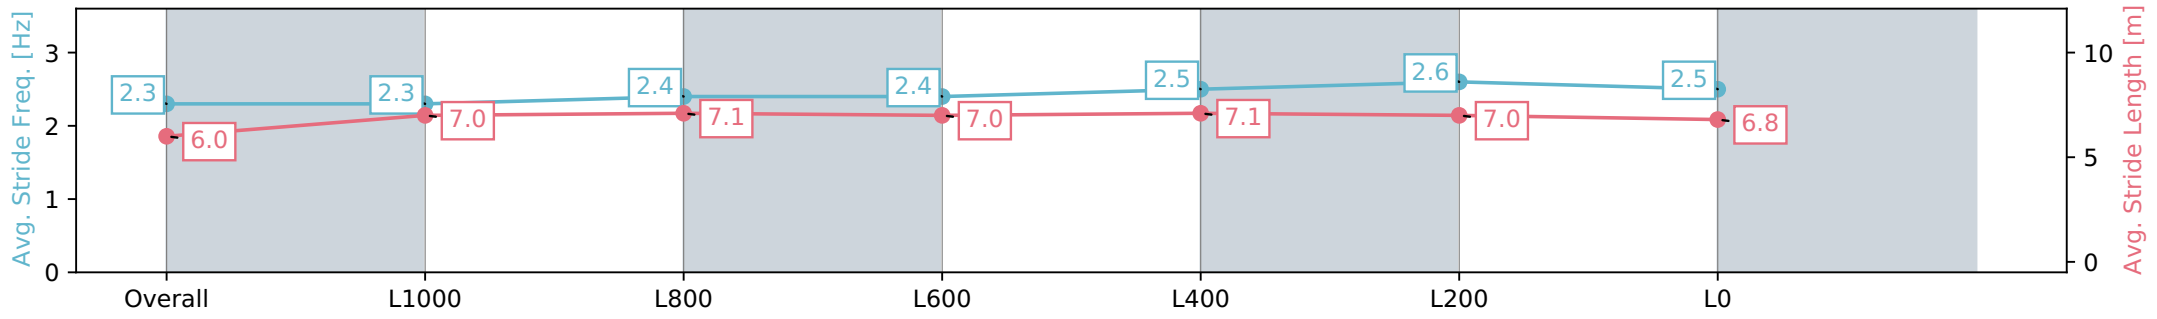

16 February 2024 - 1:58PM

Track Rating: Soft 7, Weather: Showers, Rail Position: +3.5m

Section	Overall	L1000	L800	L600	L400	L200	L0
Section Times	1:17.85 [1] (0:08.11)	1:09.74 [4] (0:12.14)	0:57.60 [4] (0:11.70)	0:45.90 [3] (0:11.98)	0:33.92 [3] (0:11.05)	0:22.87 [2] (0:11.08)	0:11.79 [2] (0:11.79)
Average Speed [km/h]	44.4	59.1	61.3	60.3	65.1	65.0	61.2
Top Speed [km/h]	57.8	61.1	62.6	62.5	67.3	66.7	62.9
Avg. Dist. to Rail [m]	1.4	1.4	1.5	0.5	3.2	8.3	10.3
Avg. Stride Freq. [Hz]	2.3	2.3	2.4	2.4	2.5	2.6	2.5
Avg. Stride Length [m]	6.0	7.0	7.1	7.0	7.1	7.0	6.8