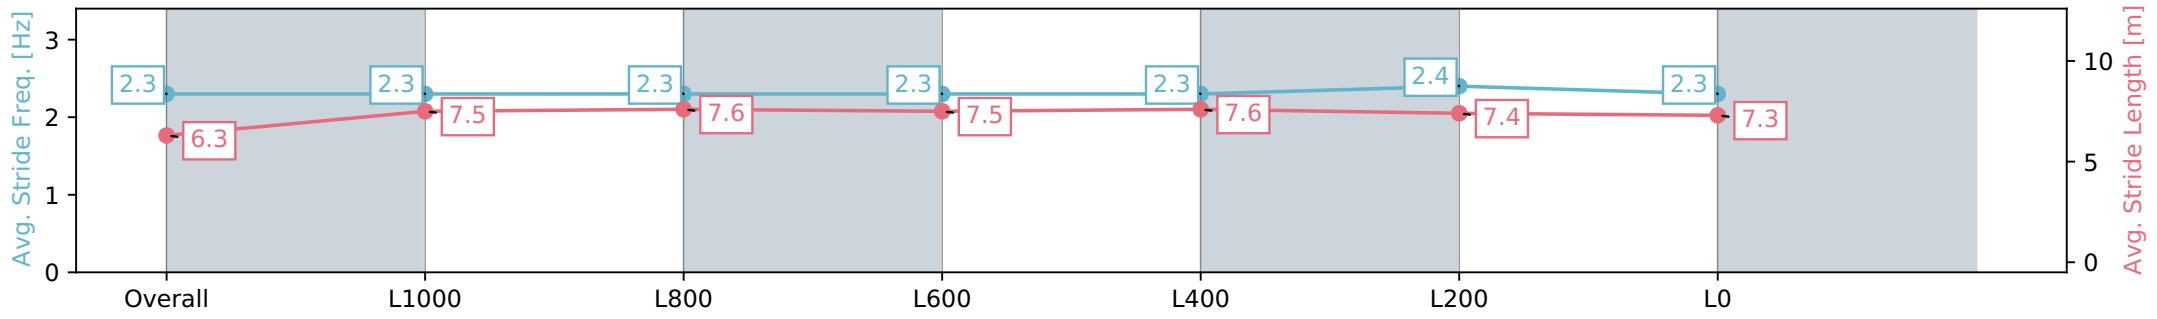

Horse/Jockey Name	AIDENABET
Finish Rank	2
Fastest Section Time (Section)	0:07.97 (Overall)
Top Speed [km/h] (Section)	65.5 (L400)
Race State	Finished

Rockhampton QLD - Professional
Race 4: CAP YEARLING SALE CALCUTTA TICKETS ON SALE Class 6 Plate - 1300m

16 February 2024 - 1:58PM

Track Rating: Soft 7, Weather: Showers, Rail Position: +3.5m

Section	Overall	L1000	L800	L600	L400	L200	L0
Section Times	1:18.07 [2] (0:07.97)	1:10.10 [3] (0:11.76)	0:58.34 [1] (0:11.60)	0:46.74 [1] (0:11.82)	0:34.92 [1] (0:11.39)	0:23.53 [1] (0:11.36)	0:12.17 [1] (0:12.17)
Average Speed [km/h]	45.3	61.1	61.8	61.7	63.2	63.4	59.1
Top Speed [km/h]	59.1	62.1	62.7	62.8	65.2	65.5	61.8
Avg. Dist. to Rail [m]	0.7	1.8	1.1	1.7	3.0	3.4	3.3
Avg. Stride Freq. [Hz]	2.3	2.3	2.3	2.3	2.3	2.4	2.3
Avg. Stride Length [m]	6.3	7.5	7.6	7.5	7.6	7.4	7.3

- [ ] Ranking at each section and finish
- -:-:- No data available at this section
- NA No data available