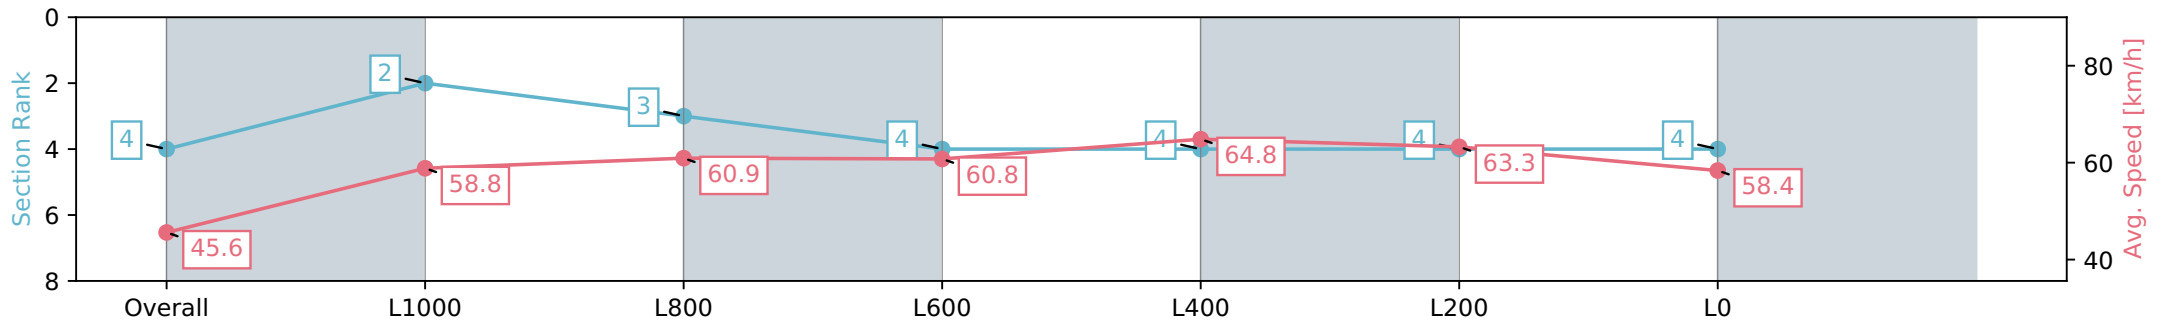

Horse/Jockey Name	TYCOON BABY
Finish Rank	4
Fastest Section Time (Section)	0:07.92 (Overall)
Top Speed [km/h] (Section)	66.9 (L600)
Race State	Finished

Rockhampton QLD - Professional
Race 4: CAP YEARLING SALE CALCUTTA TICKETS ON SALE Class 6 Plate - 1300m
16 February 2024 - 1:58PM
Track Rating: Soft 7, Weather: Showers, Rail Position: +3.5m

Section	Overall	L1000	L800	L600	L400	L200	L0
Section Times	1:18.89 [4] (0:07.92)	1:10.97 [2] (0:12.23)	0:58.74 [3] (0:11.82)	0:46.92 [4] (0:12.06)	0:34.86 [4] (0:11.14)	0:23.72 [4] (0:11.39)	0:12.33 [4] (0:12.33)
Average Speed [km/h]	45.6	58.8	60.9	60.8	64.8	63.3	58.4
Top Speed [km/h]	58.0	60.0	62.2	62.8	66.9	65.2	60.8
Avg. Dist. to Rail [m]	1.1	0.2	0.6	2.4	6.2	7.8	9.1
Avg. Stride Freq. [Hz]	1.6	2.3	2.3	2.3	2.5	2.4	2.3
Avg. Stride Length [m]	8.8	7.1	7.3	7.3	7.3	7.3	7.0

Report Created: Fri 16 February 2024 15:40:48 GMT+11 (Note: Timing is based on positional data)

- [ ] Ranking at each section and finish
- -:-:- No data available at this section
- NA No data available