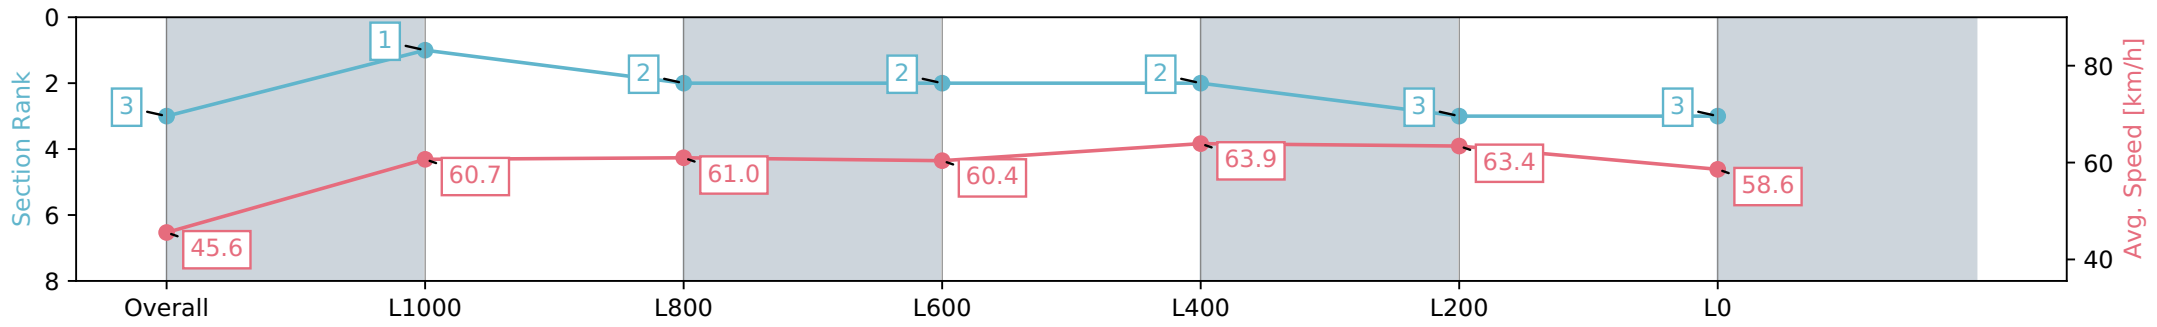

Horse/Jockey Name	NO INUENDO
Finish Rank	3
Fastest Section Time (Section)	0:07.91 (Overall)
Top Speed [km/h] (Section)	65.3 (L400)
Race State	Finished

Rockhampton QLD - Professional
Race 4: CAP YEARLING SALE CALCUTTA TICKETS ON
SALE Class 6 Plate - 1300m

16 February 2024 - 1:58PM
Track Rating: Soft 7, Weather: Showers, Rail Position: +3.5m

Section	Overall	L1000	L800	L600	L400	L200	L0
Section Times	1:18.80 [3] (0:07.91)	1:10.89 [1] (0:11.88)	0:59.01 [2] (0:11.81)	0:47.20 [2] (0:12.27)	0:34.93 [2] (0:11.28)	0:23.65 [3] (0:11.36)	0:12.29 [3] (0:12.28)
Average Speed [km/h]	45.6	60.7	61.0	60.4	63.9	63.4	58.6
Top Speed [km/h]	58.1	62.2	62.5	62.3	65.3	65.3	61.3
Avg. Dist. to Rail [m]	2.9	0.5	1.0	3.5	4.5	5.3	6.5
Avg. Stride Freq. [Hz]	2.3	2.3	2.3	2.3	2.4	2.4	2.3
Avg. Stride Length [m]	6.3	7.4	7.4	7.3	7.5	7.4	7.1

- [ ] Ranking at each section and finish
- -:-:- No data available at this section
- NA No data available