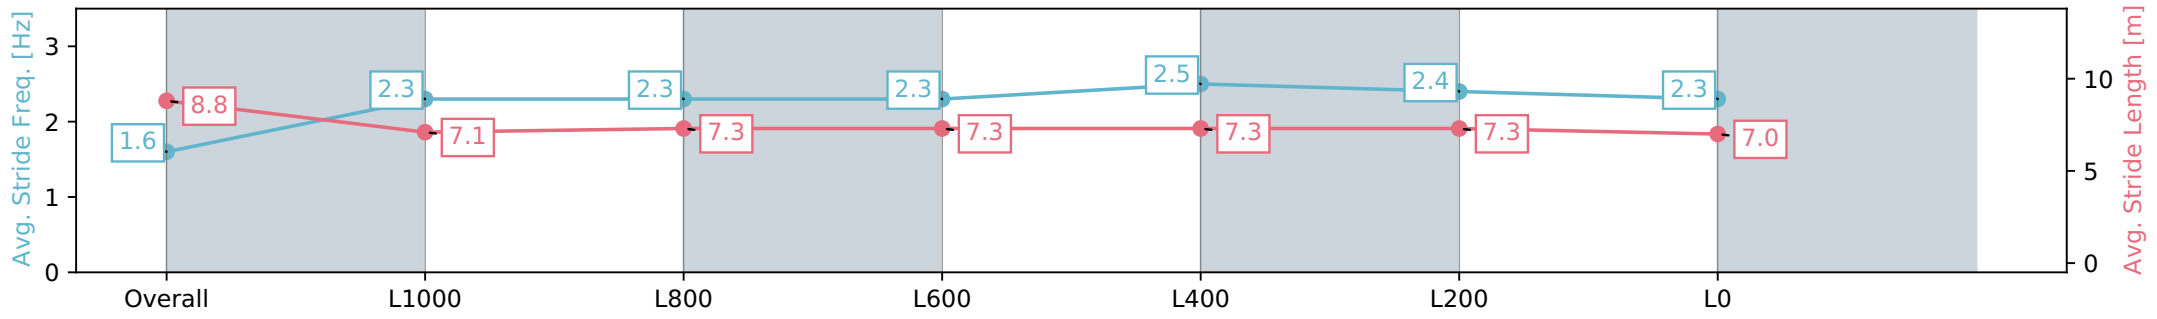

Horse/Jockey Name	TYCOON BABY
Finish Rank	4
Fastest Section Time (Section)	0:07.92 (Overall)
Top Speed [km/h] (Section)	66.9 (L600)
Race State	Finished

Rockhampton QLD - Professional
Race 4: CAP YEARLING SALE CALCUTTA TICKETS ON SALE Class 6 Plate - 1300m
16 February 2024 - 1:58PM
Track Rating: Soft 7, Weather: Showers, Rail Position: +3.5m

Section	Overall	L1000	L800	L600	L400	L200	L0
Section Times	1:18.89 [4] (0:07.92)	1:10.97 [2] (0:12.23)	0:58.74 [3] (0:11.82)	0:46.92 [4] (0:12.06)	0:34.86 [4] (0:11.14)	0:23.72 [4] (0:11.39)	0:12.33 [4] (0:12.33)
Average Speed [km/h]	45.6	58.8	60.9	60.8	64.8	63.3	58.4
Top Speed [km/h]	58.0	60.0	62.2	62.8	66.9	65.2	60.8
Avg. Dist. to Rail [m]	1.1	0.2	0.6	2.4	6.2	7.8	9.1
Avg. Stride Freq. [Hz]	1.6	2.3	2.3	2.3	2.5	2.4	2.3
Avg. Stride Length [m]	8.8	7.1	7.3	7.3	7.3	7.3	7.0

Report Created: Fri 16 February 2024 15:40:48 GMT+11 (Note: Timing is based on positional data)

- [ ] Ranking at each section and finish
- -:-:- No data available at this section
- NA No data available