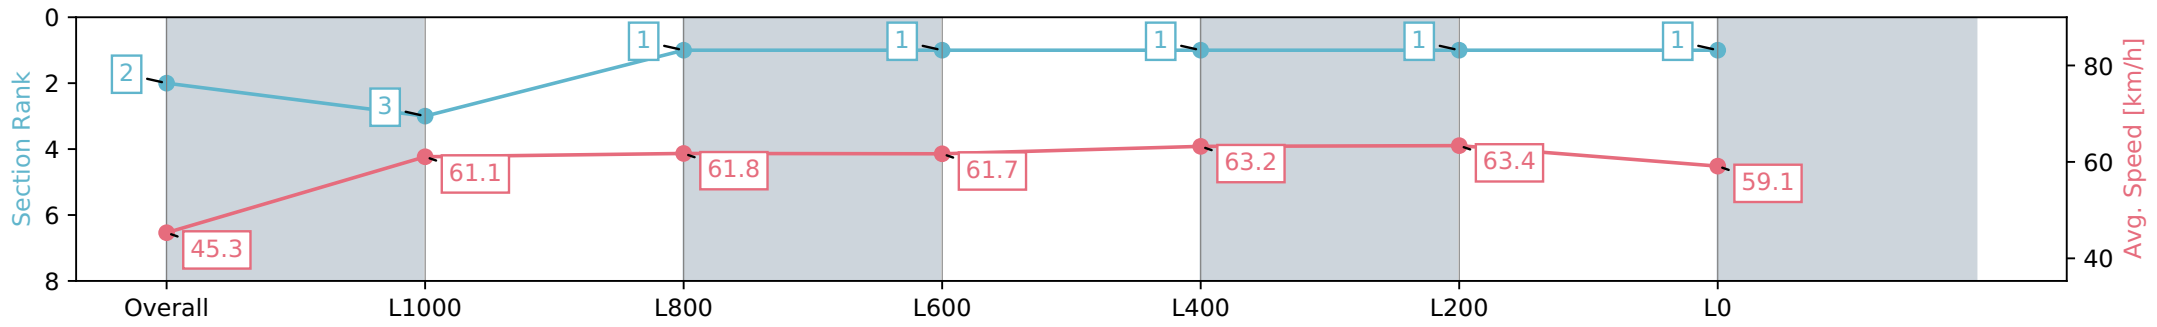

Horse/Jockey Name	AIDENABET
Finish Rank	2
Fastest Section Time (Section)	0:07.97 (Overall)
Top Speed [km/h] (Section)	65.5 (L400)
Race State	Finished

Rockhampton QLD - Professional
Race 4: CAP YEARLING SALE CALCUTTA TICKETS ON SALE Class 6 Plate - 1300m

16 February 2024 - 1:58PM

Track Rating: Soft 7, Weather: Showers, Rail Position: +3.5m

Section	Overall	L1000	L800	L600	L400	L200	L0
Section Times	1:18.07 [2] (0:07.97)	1:10.10 [3] (0:11.76)	0:58.34 [1] (0:11.60)	0:46.74 [1] (0:11.82)	0:34.92 [1] (0:11.39)	0:23.53 [1] (0:11.36)	0:12.17 [1] (0:12.17)
Average Speed [km/h]	45.3	61.1	61.8	61.7	63.2	63.4	59.1
Top Speed [km/h]	59.1	62.1	62.7	62.8	65.2	65.5	61.8
Avg. Dist. to Rail [m]	0.7	1.8	1.1	1.7	3.0	3.4	3.3
Avg. Stride Freq. [Hz]	2.3	2.3	2.3	2.3	2.3	2.4	2.3
Avg. Stride Length [m]	6.3	7.5	7.6	7.5	7.6	7.4	7.3

- [ ] Ranking at each section and finish
- -:-:- No data available at this section
- NA No data available