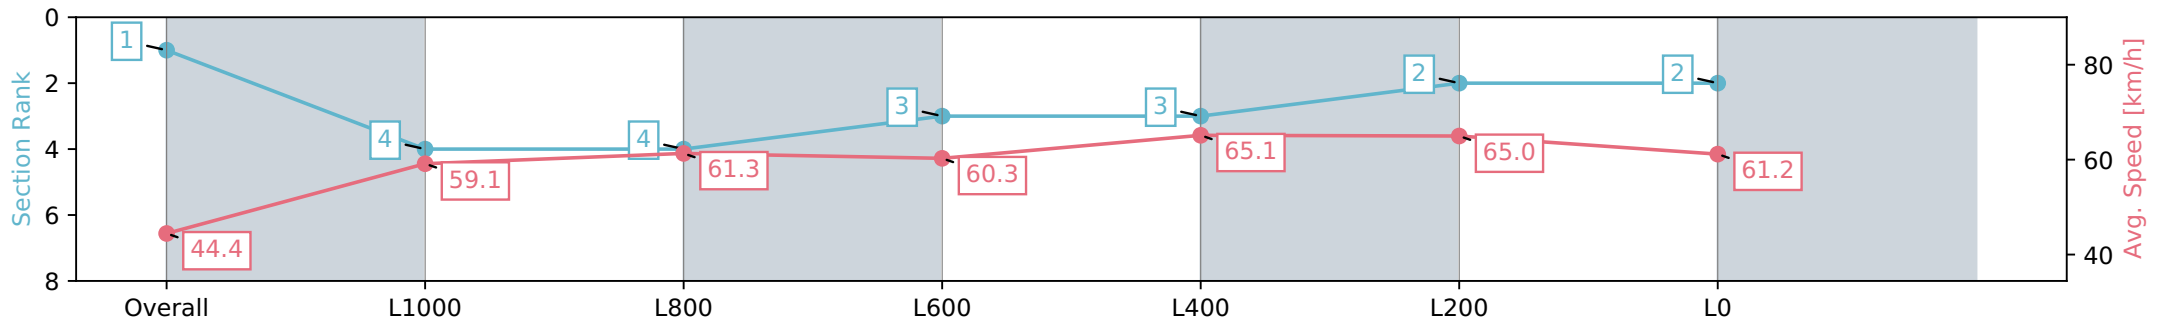

16 February 2024 - 1:58PM

Track Rating: Soft 7, Weather: Showers, Rail Position: +3.5m

Section	Overall	L1000	L800	L600	L400	L200	L0
Section Times	1:17.85 [1] (0:08.11)	1:09.74 [4] (0:12.14)	0:57.60 [4] (0:11.70)	0:45.90 [3] (0:11.98)	0:33.92 [3] (0:11.05)	0:22.87 [2] (0:11.08)	0:11.79 [2] (0:11.79)
Average Speed [km/h]	44.4	59.1	61.3	60.3	65.1	65.0	61.2
Top Speed [km/h]	57.8	61.1	62.6	62.5	67.3	66.7	62.9
Avg. Dist. to Rail [m]	1.4	1.4	1.5	0.5	3.2	8.3	10.3
Avg. Stride Freq. [Hz]	2.3	2.3	2.4	2.4	2.5	2.6	2.5
Avg. Stride Length [m]	6.0	7.0	7.1	7.0	7.1	7.0	6.8