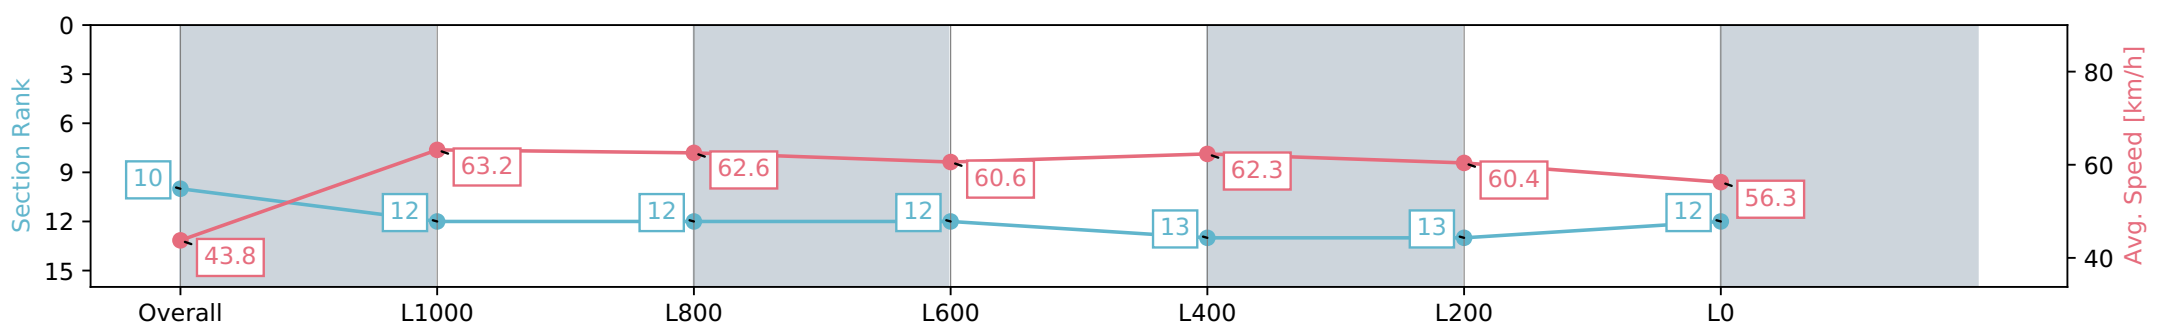

Horse/Jockey Name	CYBER JAM
Finish Rank	10
Fastest Section Time (Section)	0:08.25 (Overall)
Top Speed [km/h] (Section)	64.4 (L600)
Race State	Finished

Rockhampton QLD - Professional
Race 7: ST PATRICK'S DAY RACES 16 MARCH QTIS Three-Year-Old Maiden Handicap - 1300m

16 February 2024 - 3:56PM

Track Rating: Soft 7, Weather: Showery, Rail Position: +3.5m

Section	Overall	L1000	L800	L600	L400	L200	L0
Section Times	1:19.61 [10] (0:08.25)	1:11.36 [12] (0:11.42)	0:59.94 [12] (0:11.50)	0:48.44 [12] (0:12.12)	0:36.32 [13] (0:11.59)	0:24.73 [13] (0:11.92)	0:12.81 [12] (0:12.81)
Average Speed [km/h]	43.8	63.2	62.6	60.6	62.3	60.4	56.3
Top Speed [km/h]	59.7	64.3	64.2	62.5	64.4	63.4	58.0
Avg. Dist. to Rail [m]	7.4	1.5	0.3	2.4	6.4	8.3	7.5
Avg. Stride Freq. [Hz]	2.3	2.5	2.5	2.4	2.5	2.4	2.4
Avg. Stride Length [m]	5.1	7.0	6.9	7.0	7.0	6.8	6.7

- [ ] Ranking at each section and finish
- -:-:- No data available at this section
- NA No data available