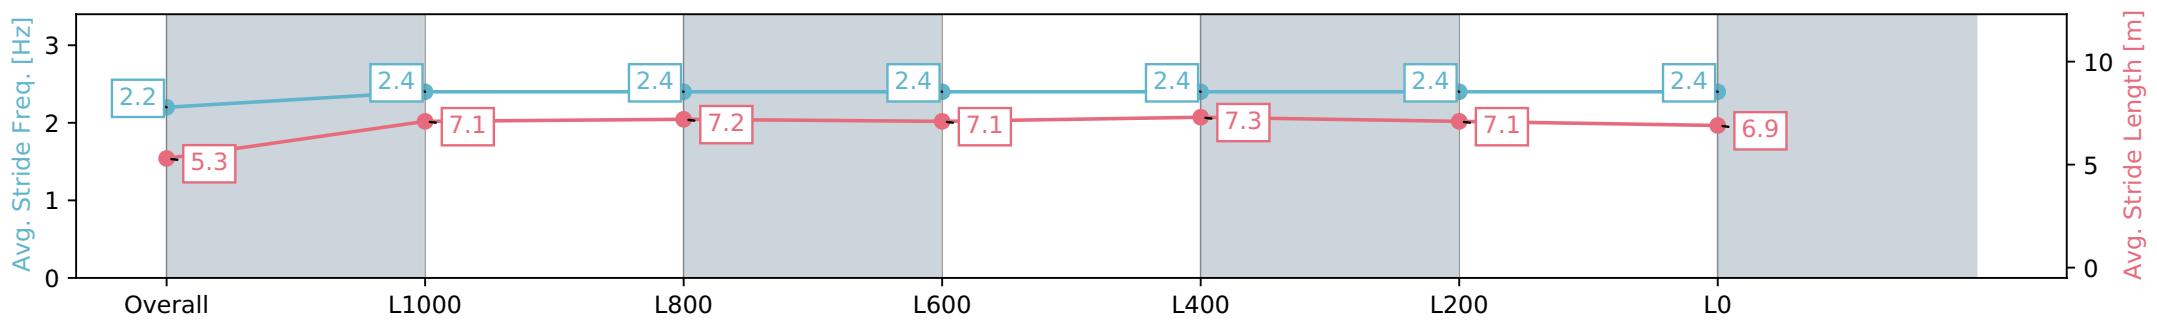

Horse/Jockey Name	BILPA MOREA
Finish Rank	2
Fastest Section Time (Section)	0:08.28 (Overall)
Top Speed [km/h] (Section)	65.0 (L600)
Race State	Finished

Rockhampton QLD - Professional
Race 7: ST PATRICK'S DAY RACES 16 MARCH QTIS Three-Year-Old Maiden Handicap - 1300m

16 February 2024 - 3:56PM

Track Rating: Soft 7, Weather: Showery, Rail Position: +3.5m

Section	Overall	L1000	L800	L600	L400	L200	L0
Section Times	1:18.17 [2] (0:08.28)	1:09.88 [13] (0:11.45)	0:58.43 [13] (0:11.66)	0:46.77 [13] (0:11.79)	0:34.98 [11] (0:11.34)	0:23.64 [10] (0:11.50)	0:12.14 [6] (0:12.14)
Average Speed [km/h]	43.5	63.2	61.9	61.4	63.6	62.5	59.4
Top Speed [km/h]	59.8	64.6	63.4	62.1	65.0	64.3	61.1
Avg. Dist. to Rail [m]	10.0	2.7	0.6	0.8	6.5	11.7	12.4
Avg. Stride Freq. [Hz]	2.2	2.4	2.4	2.4	2.4	2.4	2.4
Avg. Stride Length [m]	5.3	7.1	7.2	7.1	7.3	7.1	6.9

- [ ] Ranking at each section and finish
- -:-:- No data available at this section
- NA No data available