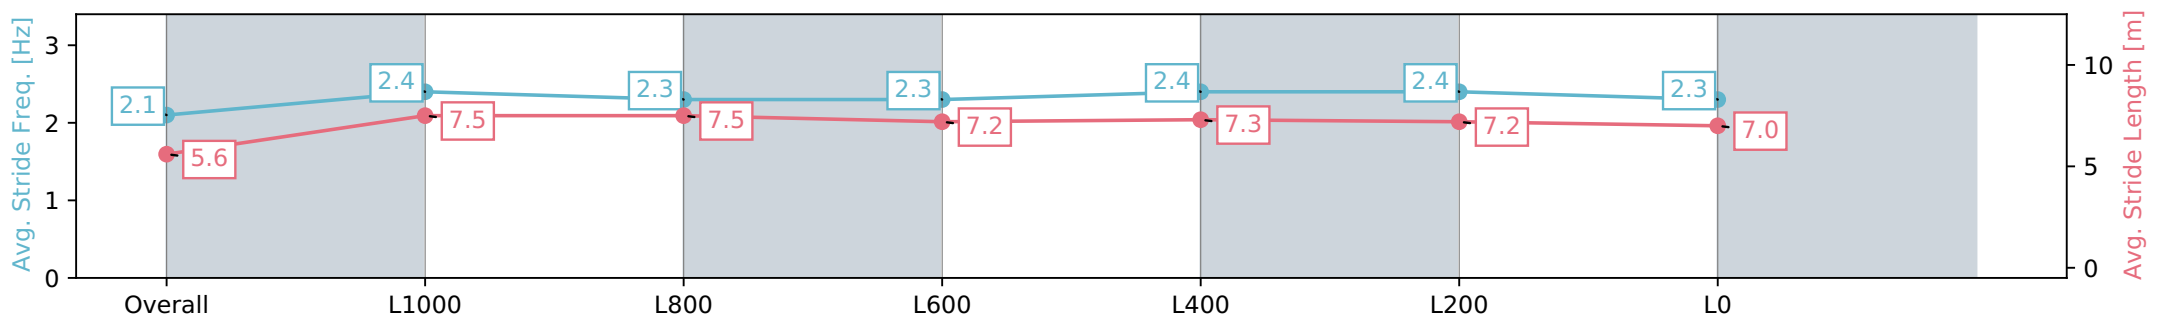

16 February 2024 - 3:56PM

Track Rating: Soft 7, Weather: Showery, Rail Position: +3.5m

Section	Overall	L1000	L800	L600	L400	L200	L0
Section Times	1:17.91 [1] (0:07.98)	1:09.93 [7] (0:11.28)	0:58.64 [7] (0:11.46)	0:47.18 [7] (0:11.88)	0:35.30 [5] (0:11.44)	0:23.86 [4] (0:11.63)	0:12.23 [1] (0:12.23)
Average Speed [km/h]	45.1	63.8	62.1	60.2	63.0	61.9	58.9
Top Speed [km/h]	60.6	65.1	64.4	61.1	65.4	63.5	61.8
Avg. Dist. to Rail [m]	1.0	1.2	1.9	0.9	2.3	3.4	5.4
Avg. Stride Freq. [Hz]	2.1	2.4	2.3	2.3	2.4	2.4	2.3
Avg. Stride Length [m]	5.6	7.5	7.5	7.2	7.3	7.2	7.0