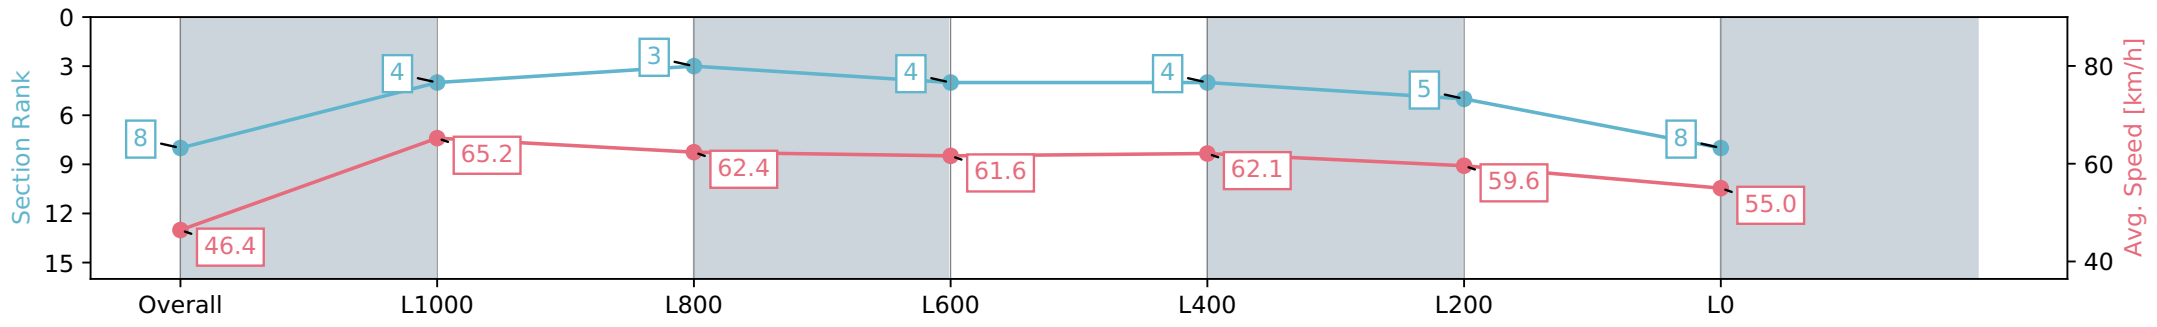

Horse/Jockey Name	JUST BINGO
Finish Rank	8
Fastest Section Time (Section)	0:07.77 (Overall)
Top Speed [km/h] (Section)	66.7 (L1200)
Race State	Finished

Rockhampton QLD - Professional
Race 7: ST PATRICK'S DAY RACES 16 MARCH QTIS Three-Year-Old Maiden Handicap - 1300m

16 February 2024 - 3:56PM

Track Rating: Soft 7, Weather: Showery, Rail Position: +3.5m

Section	Overall	L1000	L800	L600	L400	L200	L0
Section Times	1:19.35 [8] (0:07.77)	1:11.58 [4] (0:11.11)	1:00.47 [3] (0:11.61)	0:48.86 [4] (0:12.05)	0:36.81 [4] (0:11.63)	0:25.18 [5] (0:12.09)	0:13.09 [8] (0:13.09)
Average Speed [km/h]	46.4	65.2	62.4	61.6	62.1	59.6	55.0
Top Speed [km/h]	63.2	66.7	64.1	62.9	63.2	61.2	58.0
Avg. Dist. to Rail [m]	8.6	3.9	1.2	3.8	7.4	9.9	9.7
Avg. Stride Freq. [Hz]	2.3	2.6	2.5	2.4	2.4	2.3	2.2
Avg. Stride Length [m]	5.4	7.0	7.0	7.0	7.1	7.1	6.9

- [ ] Ranking at each section and finish
- -:-:- No data available at this section
- NA No data available