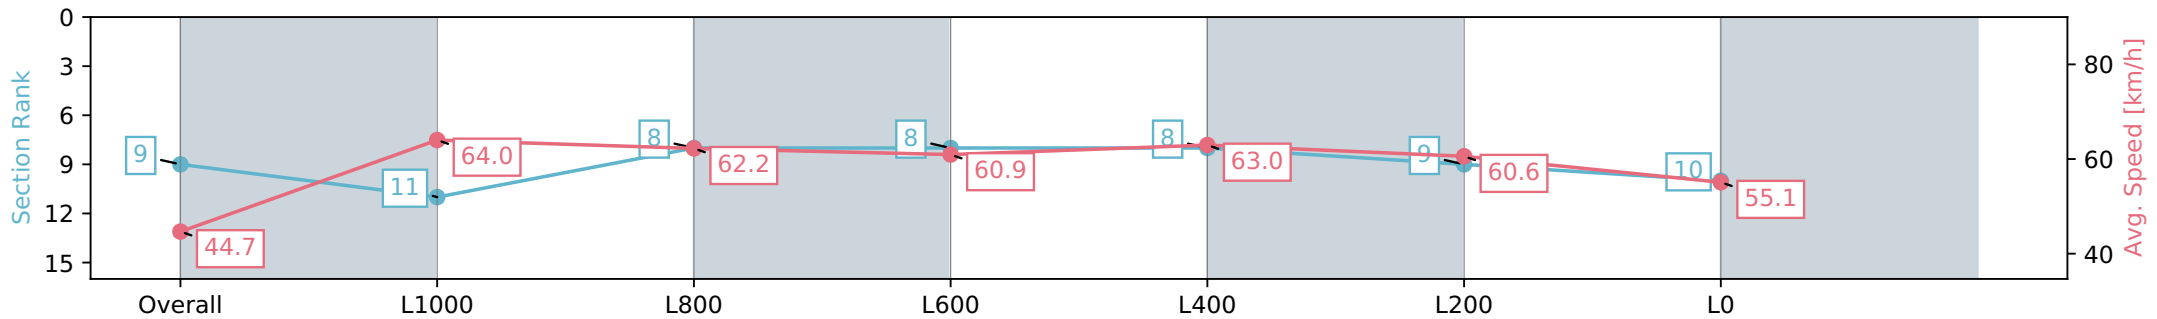

Horse/Jockey Name	SPOT ON SOPHIA
Finish Rank	9
Fastest Section Time (Section)	0:08.07 (Overall)
Top Speed [km/h] (Section)	66.0 (L1000)
Race State	Finished

Rockhampton QLD - Professional
Race 7: ST PATRICK'S DAY RACES 16 MARCH QTIS Three-Year-Old Maiden Handicap - 1300m

16 February 2024 - 3:56PM

Track Rating: Soft 7, Weather: Showery, Rail Position: +3.5m

Section	Overall	L1000	L800	L600	L400	L200	L0
Section Times	1:19.40 [9] (0:08.07)	1:11.33 [11] (0:11.28)	1:00.05 [8] (0:11.59)	0:48.46 [8] (0:12.03)	0:36.43 [8] (0:11.46)	0:24.97 [9] (0:11.89)	0:13.08 [10] (0:13.08)
Average Speed [km/h]	44.7	64.0	62.2	60.9	63.0	60.6	55.1
Top Speed [km/h]	61.9	65.8	66.0	63.0	64.1	63.0	57.6
Avg. Dist. to Rail [m]	5.4	2.8	0.6	2.4	6.9	10.7	10.7
Avg. Stride Freq. [Hz]	2.2	2.5	2.4	2.4	2.4	2.4	2.3
Avg. Stride Length [m]	5.4	7.1	7.1	7.0	7.2	7.0	6.7

- [ ] Ranking at each section and finish
- -:-:- No data available at this section
- NA No data available