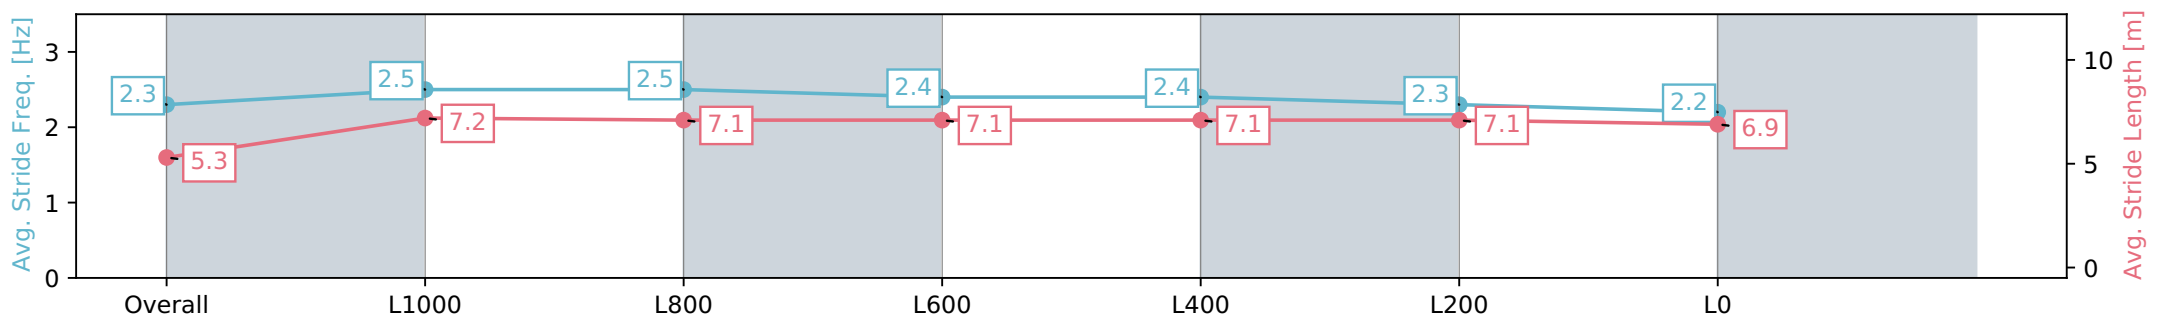

Horse/Jockey Name	CERARED
Finish Rank	7
Fastest Section Time (Section)	0:07.70 (Overall)
Top Speed [km/h] (Section)	67.3 (L1200)
Race State	Finished

Rockhampton QLD - Professional
Race 7: ST PATRICK'S DAY RACES 16 MARCH QTIS Three-Year-Old Maiden Handicap - 1300m

16 February 2024 - 3:56PM

Track Rating: Soft 7, Weather: Showery, Rail Position: +3.5m

Section	Overall	L1000	L800	L600	L400	L200	L0
Section Times	1:18.96 [7] (0:07.70)	1:11.26 [1] (0:11.04)	1:00.22 [2] (0:11.56)	0:48.66 [2] (0:11.96)	0:36.70 [2] (0:11.53)	0:25.17 [1] (0:11.91)	0:13.26 [2] (0:13.26)
Average Speed [km/h]	46.7	65.4	62.5	60.9	62.6	60.4	54.3
Top Speed [km/h]	62.5	67.3	64.7	63.2	64.1	63.5	58.0
Avg. Dist. to Rail [m]	6.3	2.2	0.8	1.5	5.8	6.9	8.5
Avg. Stride Freq. [Hz]	2.3	2.5	2.5	2.4	2.4	2.3	2.2
Avg. Stride Length [m]	5.3	7.2	7.1	7.1	7.1	7.1	6.9

Report Created: Fri 16 February 2024 17:50:35 GMT+11 (Note: Timing is based on positional data)

- [ ] Ranking at each section and finish
- -:-:- No data available at this section
- NA No data available