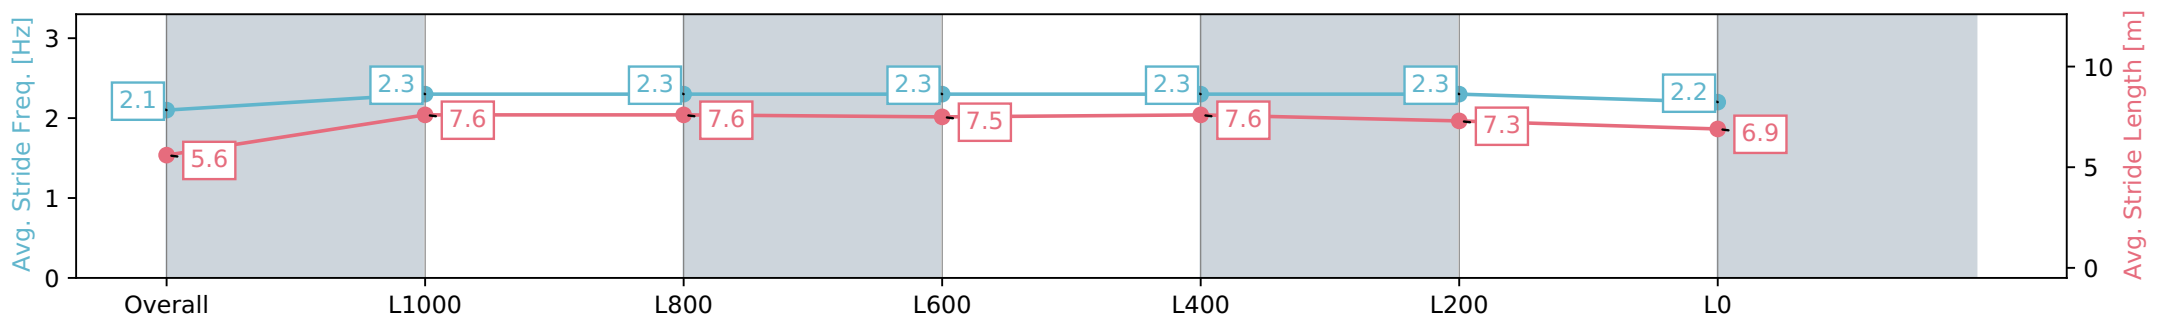

Horse/Jockey Name	FRESH POWDER
Finish Rank	11
Fastest Section Time (Section)	0:08.04 (Overall)
Top Speed [km/h] (Section)	64.5 (L800)
Race State	Finished

Rockhampton QLD - Professional
Race 7: ST PATRICK'S DAY RACES 16 MARCH QTIS Three-Year-Old Maiden Handicap - 1300m

16 February 2024 - 3:56PM

Track Rating: Soft 7, Weather: Showery, Rail Position: +3.5m

Section	Overall	L1000	L800	L600	L400	L200	L0
Section Times	1:19.69 [11] (0:08.04)	1:11.65 [9] (0:11.59)	1:00.06 [11] (0:11.52)	0:48.54 [11] (0:12.12)	0:36.42 [12] (0:11.46)	0:24.96 [12] (0:11.91)	0:13.05 [11] (0:13.05)
Average Speed [km/h]	45.0	62.4	62.8	61.8	63.1	60.5	55.2
Top Speed [km/h]	59.7	64.3	64.0	64.5	64.3	63.0	57.4
Avg. Dist. to Rail [m]	9.2	2.7	1.1	5.0	9.7	12.9	11.6
Avg. Stride Freq. [Hz]	2.1	2.3	2.3	2.3	2.3	2.3	2.2
Avg. Stride Length [m]	5.6	7.6	7.6	7.5	7.6	7.3	6.9

- [ ] Ranking at each section and finish
- -:-:- No data available at this section
- NA No data available