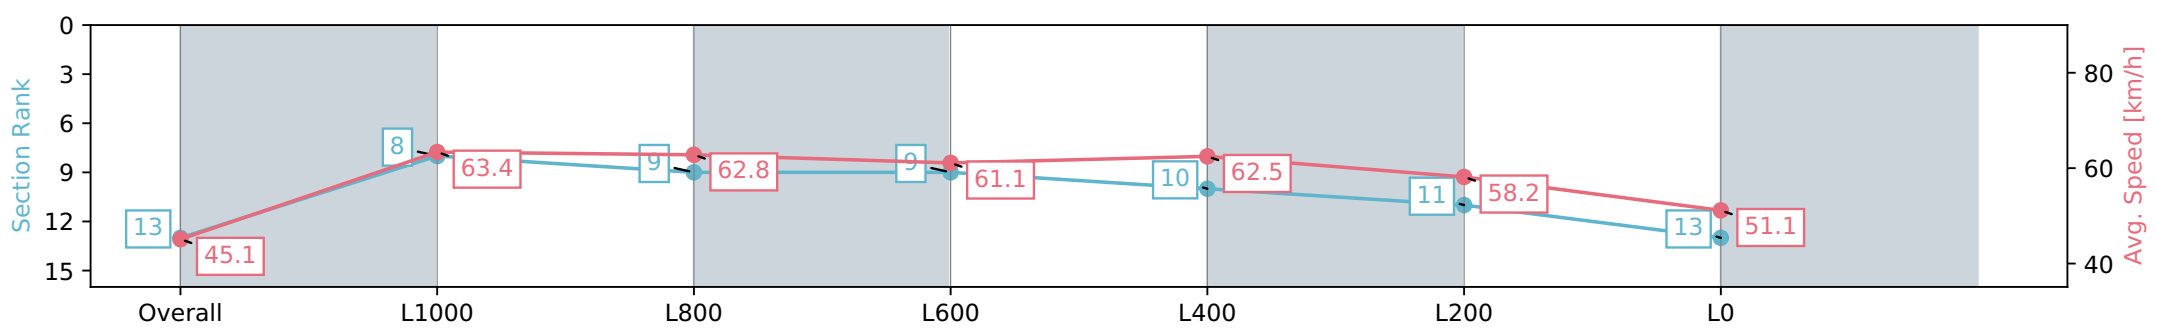

Horse/Jockey Name	SNOW SPIRIT
Finish Rank	13
Fastest Section Time (Section)	0:08.01 (Overall)
Top Speed [km/h] (Section)	64.5 (L1200)
Race State	Finished

Rockhampton QLD - Professional
Race 7: ST PATRICK'S DAY RACES 16 MARCH QTIS Three-Year-Old Maiden Handicap - 1300m

16 February 2024 - 3:56PM

Track Rating: Soft 7, Weather: Showery, Rail Position: +3.5m

Section	Overall	L1000	L800	L600	L400	L200	L0
Section Times	1:21.16 [13] (0:08.01)	1:13.15 [8] (0:11.36)	1:01.79 [9] (0:11.59)	0:50.20 [9] (0:12.20)	0:38.00 [10] (0:11.55)	0:26.45 [11] (0:12.39)	0:14.06 [13] (0:14.06)
Average Speed [km/h]	45.1	63.4	62.8	61.1	62.5	58.2	51.1
Top Speed [km/h]	61.9	64.5	64.5	63.1	64.0	61.9	54.7
Avg. Dist. to Rail [m]	1.9	1.0	1.8	4.3	6.3	7.1	7.6
Avg. Stride Freq. [Hz]	2.2	2.5	2.5	2.4	2.4	2.3	2.2
Avg. Stride Length [m]	5.4	7.2	7.1	7.0	7.2	6.9	6.4

Report Created: Fri 16 February 2024 17:50:54 GMT+11 (Note: Timing is based on positional data)

- [ ] Ranking at each section and finish
- -:-:- No data available at this section
- NA No data available