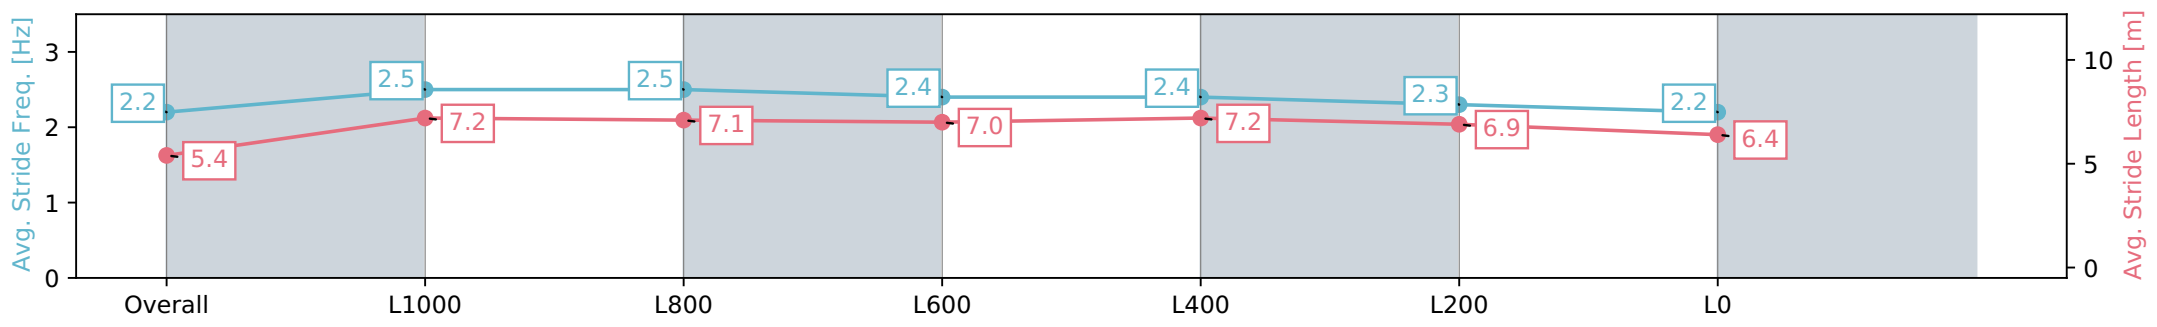

Horse/Jockey Name	SNOW SPIRIT
Finish Rank	13
Fastest Section Time (Section)	0:08.01 (Overall)
Top Speed [km/h] (Section)	64.5 (L1200)
Race State	Finished

Rockhampton QLD - Professional
Race 7: ST PATRICK'S DAY RACES 16 MARCH QTIS Three-Year-Old Maiden Handicap - 1300m

16 February 2024 - 3:56PM

Track Rating: Soft 7, Weather: Showery, Rail Position: +3.5m

Section	Overall	L1000	L800	L600	L400	L200	L0
Section Times	1:21.16 [13] (0:08.01)	1:13.15 [8] (0:11.36)	1:01.79 [9] (0:11.59)	0:50.20 [9] (0:12.20)	0:38.00 [10] (0:11.55)	0:26.45 [11] (0:12.39)	0:14.06 [13] (0:14.06)
Average Speed [km/h]	45.1	63.4	62.8	61.1	62.5	58.2	51.1
Top Speed [km/h]	61.9	64.5	64.5	63.1	64.0	61.9	54.7
Avg. Dist. to Rail [m]	1.9	1.0	1.8	4.3	6.3	7.1	7.6
Avg. Stride Freq. [Hz]	2.2	2.5	2.5	2.4	2.4	2.3	2.2
Avg. Stride Length [m]	5.4	7.2	7.1	7.0	7.2	6.9	6.4

Report Created: Fri 16 February 2024 17:50:54 GMT+11 (Note: Timing is based on positional data)

- [ ] Ranking at each section and finish
- -:-:- No data available at this section
- NA No data available