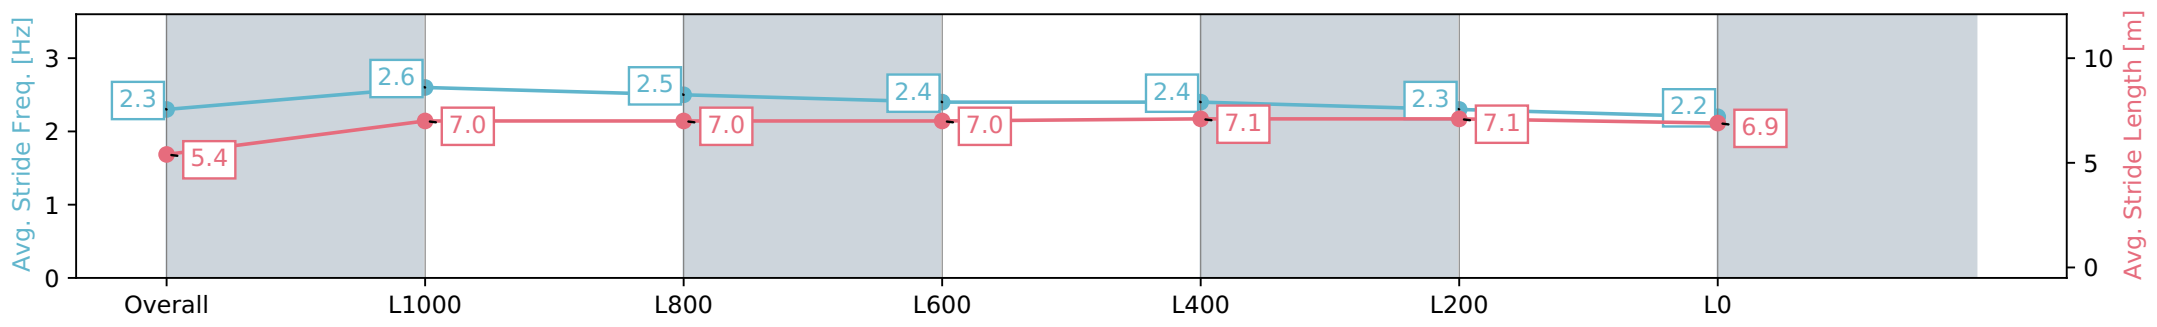

Horse/Jockey Name	JUST BINGO
Finish Rank	8
Fastest Section Time (Section)	0:07.77 (Overall)
Top Speed [km/h] (Section)	66.7 (L1200)
Race State	Finished

Rockhampton QLD - Professional
Race 7: ST PATRICK'S DAY RACES 16 MARCH QTIS Three-Year-Old Maiden Handicap - 1300m

16 February 2024 - 3:56PM

Track Rating: Soft 7, Weather: Showery, Rail Position: +3.5m

Section	Overall	L1000	L800	L600	L400	L200	L0
Section Times	1:19.35 [8] (0:07.77)	1:11.58 [4] (0:11.11)	1:00.47 [3] (0:11.61)	0:48.86 [4] (0:12.05)	0:36.81 [4] (0:11.63)	0:25.18 [5] (0:12.09)	0:13.09 [8] (0:13.09)
Average Speed [km/h]	46.4	65.2	62.4	61.6	62.1	59.6	55.0
Top Speed [km/h]	63.2	66.7	64.1	62.9	63.2	61.2	58.0
Avg. Dist. to Rail [m]	8.6	3.9	1.2	3.8	7.4	9.9	9.7
Avg. Stride Freq. [Hz]	2.3	2.6	2.5	2.4	2.4	2.3	2.2
Avg. Stride Length [m]	5.4	7.0	7.0	7.0	7.1	7.1	6.9

- [ ] Ranking at each section and finish
- -:-:- No data available at this section
- NA No data available