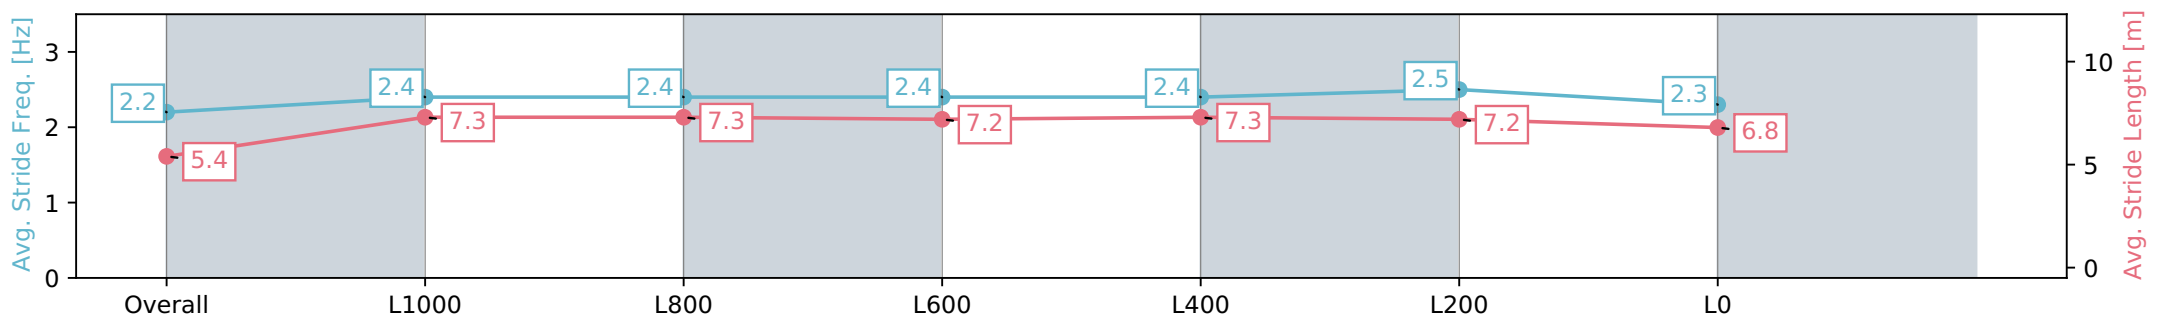

Horse/Jockey Name	FLYING MAPLE
Finish Rank	4
Fastest Section Time (Section)	0:08.05 (Overall)
Top Speed [km/h] (Section)	65.4 (L1000)
Race State	Finished

Rockhampton QLD - Professional
Race 7: ST PATRICK'S DAY RACES 16 MARCH QTIS Three-Year-Old Maiden Handicap - 1300m

16 February 2024 - 3:56PM

Track Rating: Soft 7, Weather: Showery, Rail Position: +3.5m

Section	Overall	L1000	L800	L600	L400	L200	L0
Section Times	1:18.46 [4] (0:08.05)	1:10.41 [10] (0:11.49)	0:58.92 [10] (0:11.48)	0:47.44 [10] (0:11.98)	0:35.46 [9] (0:11.37)	0:24.09 [8] (0:11.39)	0:12.70 [4] (0:12.70)
Average Speed [km/h]	44.7	62.8	62.4	60.7	63.5	63.2	56.8
Top Speed [km/h]	60.9	64.1	65.4	62.4	64.9	65.4	58.6
Avg. Dist. to Rail [m]	3.0	0.8	0.6	1.6	5.6	6.3	9.1
Avg. Stride Freq. [Hz]	2.2	2.4	2.4	2.4	2.4	2.5	2.3
Avg. Stride Length [m]	5.4	7.3	7.3	7.2	7.3	7.2	6.8

- [ ] Ranking at each section and finish
- -:-:- No data available at this section
- NA No data available