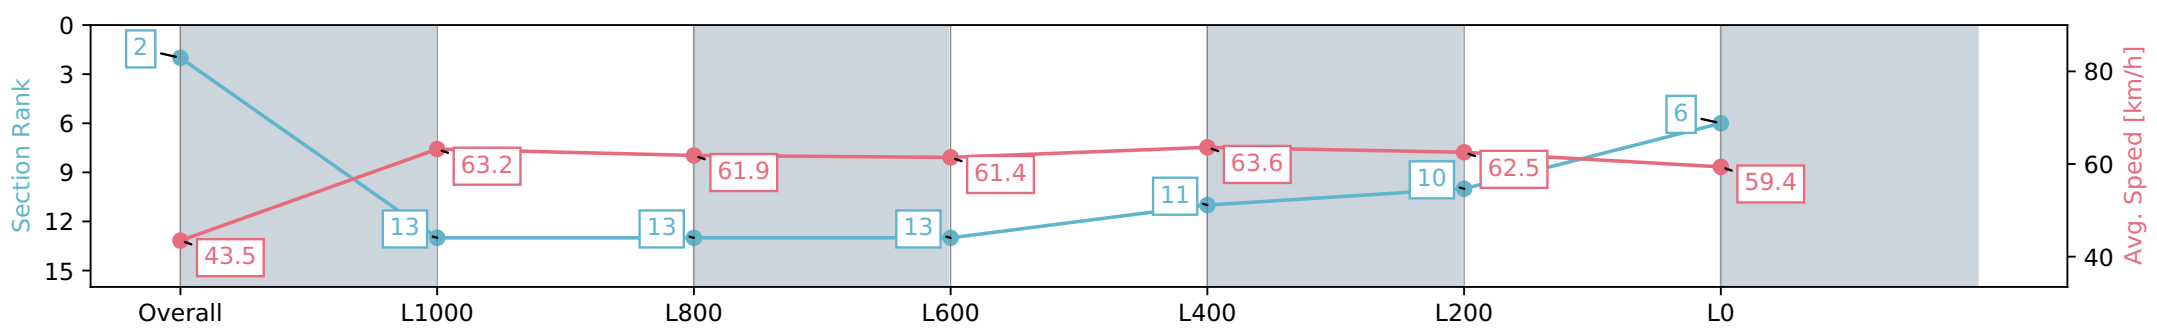

Horse/Jockey Name	BILPA MOREA
Finish Rank	2
Fastest Section Time (Section)	0:08.28 (Overall)
Top Speed [km/h] (Section)	65.0 (L600)
Race State	Finished

Rockhampton QLD - Professional
Race 7: ST PATRICK'S DAY RACES 16 MARCH QTIS Three-Year-Old Maiden Handicap - 1300m

16 February 2024 - 3:56PM

Track Rating: Soft 7, Weather: Showery, Rail Position: +3.5m

Section	Overall	L1000	L800	L600	L400	L200	L0
Section Times	1:18.17 [2] (0:08.28)	1:09.88 [13] (0:11.45)	0:58.43 [13] (0:11.66)	0:46.77 [13] (0:11.79)	0:34.98 [11] (0:11.34)	0:23.64 [10] (0:11.50)	0:12.14 [6] (0:12.14)
Average Speed [km/h]	43.5	63.2	61.9	61.4	63.6	62.5	59.4
Top Speed [km/h]	59.8	64.6	63.4	62.1	65.0	64.3	61.1
Avg. Dist. to Rail [m]	10.0	2.7	0.6	0.8	6.5	11.7	12.4
Avg. Stride Freq. [Hz]	2.2	2.4	2.4	2.4	2.4	2.4	2.4
Avg. Stride Length [m]	5.3	7.1	7.2	7.1	7.3	7.1	6.9

- [ ] Ranking at each section and finish
- -:-:- No data available at this section
- NA No data available