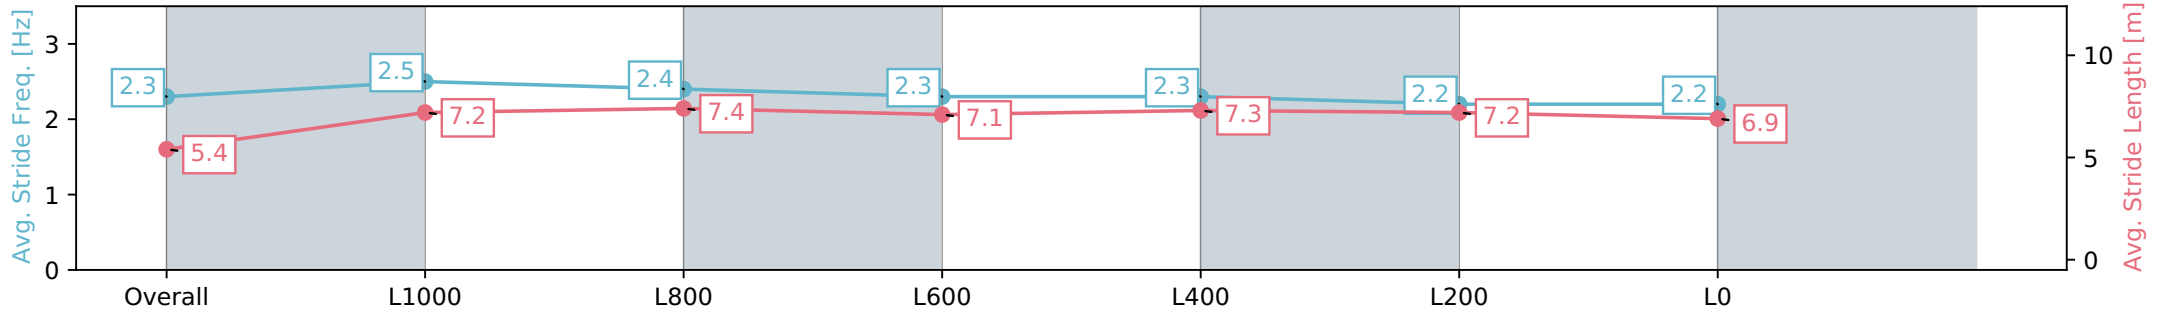

Horse/Jockey Name	ALL POWERED UP
Finish Rank	12
Fastest Section Time (Section)	0:07.77 (Overall)
Top Speed [km/h] (Section)	66.8 (L1200)
Race State	Finished

Rockhampton QLD - Professional
Race 7: ST PATRICK'S DAY RACES 16 MARCH QTIS Three-Year-Old Maiden Handicap - 1300m

16 February 2024 - 3:56PM

Track Rating: Soft 7, Weather: Showery, Rail Position: +3.5m

Section	Overall	L1000	L800	L600	L400	L200	L0
Section Times	1:19.72 [12] (0:07.77)	1:11.95 [3] (0:10.93)	1:01.02 [1] (0:11.43)	0:49.59 [1] (0:12.07)	0:37.52 [1] (0:11.82)	0:25.70 [3] (0:12.30)	0:13.40 [9] (0:13.40)
Average Speed [km/h]	46.2	65.9	62.3	59.5	61.0	58.6	53.7
Top Speed [km/h]	62.8	66.8	65.6	61.3	61.7	61.5	56.3
Avg. Dist. to Rail [m]	3.0	0.9	1.6	1.1	2.0	2.5	4.2
Avg. Stride Freq. [Hz]	2.3	2.5	2.4	2.3	2.3	2.2	2.2
Avg. Stride Length [m]	5.4	7.2	7.4	7.1	7.3	7.2	6.9

- [ ] Ranking at each section and finish
- -:-:- No data available at this section
- NA No data available