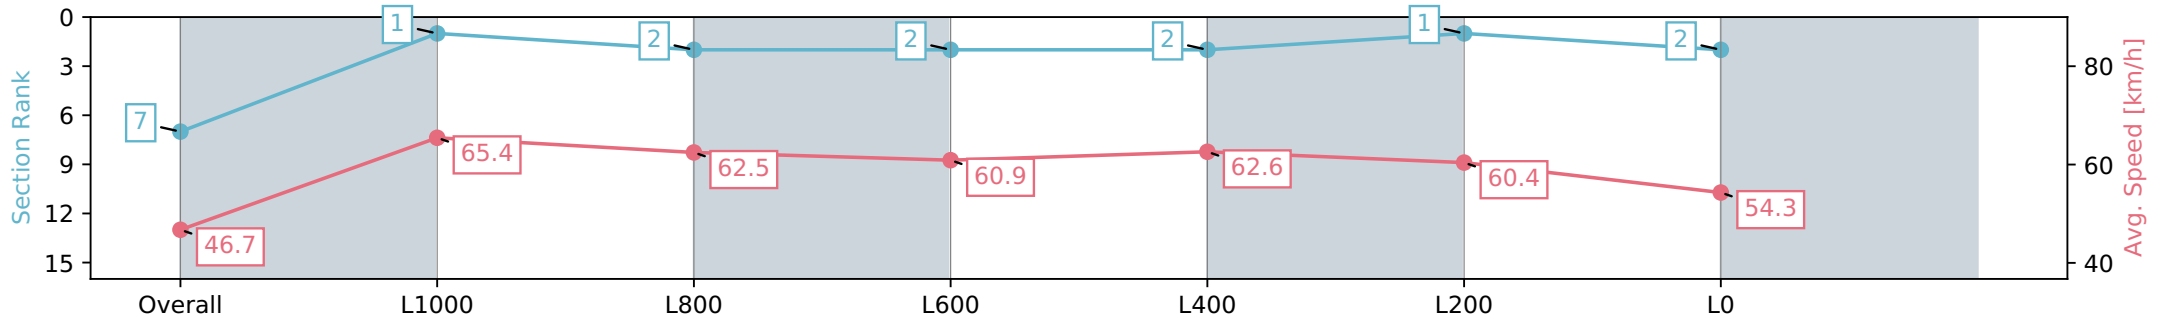

Horse/Jockey Name	CERARED
Finish Rank	7
Fastest Section Time (Section)	0:07.70 (Overall)
Top Speed [km/h] (Section)	67.3 (L1200)
Race State	Finished

Rockhampton QLD - Professional
Race 7: ST PATRICK'S DAY RACES 16 MARCH QTIS Three-Year-Old Maiden Handicap - 1300m

16 February 2024 - 3:56PM

Track Rating: Soft 7, Weather: Showery, Rail Position: +3.5m

Section	Overall	L1000	L800	L600	L400	L200	L0
Section Times	1:18.96 [7] (0:07.70)	1:11.26 [1] (0:11.04)	1:00.22 [2] (0:11.56)	0:48.66 [2] (0:11.96)	0:36.70 [2] (0:11.53)	0:25.17 [1] (0:11.91)	0:13.26 [2] (0:13.26)
Average Speed [km/h]	46.7	65.4	62.5	60.9	62.6	60.4	54.3
Top Speed [km/h]	62.5	67.3	64.7	63.2	64.1	63.5	58.0
Avg. Dist. to Rail [m]	6.3	2.2	0.8	1.5	5.8	6.9	8.5
Avg. Stride Freq. [Hz]	2.3	2.5	2.5	2.4	2.4	2.3	2.2
Avg. Stride Length [m]	5.3	7.2	7.1	7.1	7.1	7.1	6.9

Report Created: Fri 16 February 2024 17:50:35 GMT+11 (Note: Timing is based on positional data)

- [ ] Ranking at each section and finish
- -:-:- No data available at this section
- NA No data available