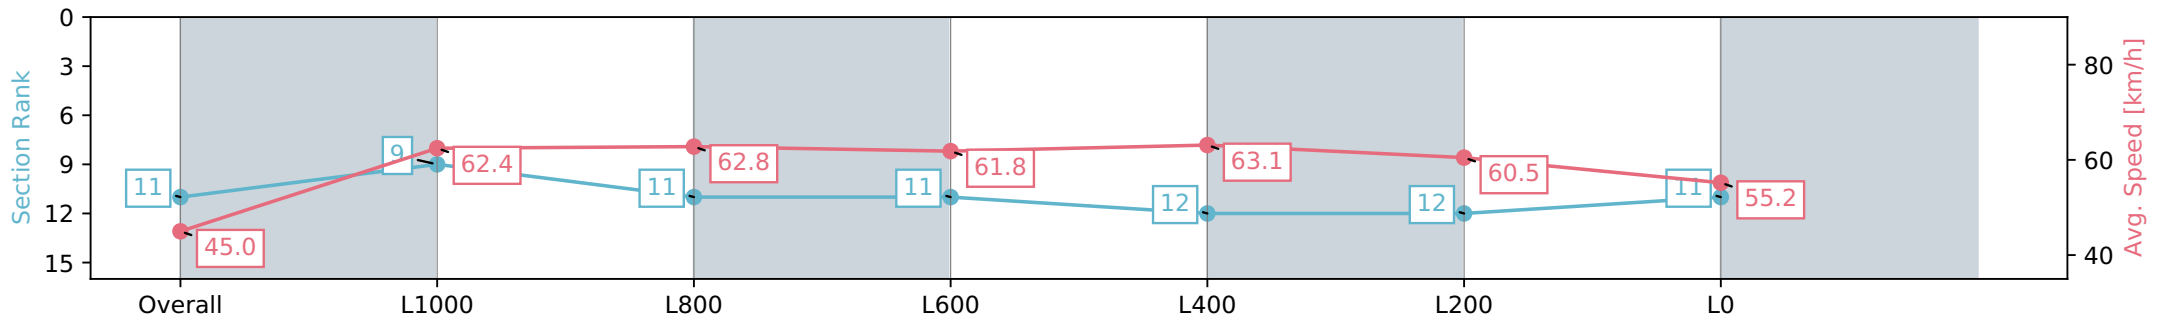

Horse/Jockey Name	FRESH POWDER
Finish Rank	11
Fastest Section Time (Section)	0:08.04 (Overall)
Top Speed [km/h] (Section)	64.5 (L800)
Race State	Finished

Rockhampton QLD - Professional
Race 7: ST PATRICK'S DAY RACES 16 MARCH QTIS Three-Year-Old Maiden Handicap - 1300m

16 February 2024 - 3:56PM

Track Rating: Soft 7, Weather: Showery, Rail Position: +3.5m

Section	Overall	L1000	L800	L600	L400	L200	L0
Section Times	1:19.69 [11] (0:08.04)	1:11.65 [9] (0:11.59)	1:00.06 [11] (0:11.52)	0:48.54 [11] (0:12.12)	0:36.42 [12] (0:11.46)	0:24.96 [12] (0:11.91)	0:13.05 [11] (0:13.05)
Average Speed [km/h]	45.0	62.4	62.8	61.8	63.1	60.5	55.2
Top Speed [km/h]	59.7	64.3	64.0	64.5	64.3	63.0	57.4
Avg. Dist. to Rail [m]	9.2	2.7	1.1	5.0	9.7	12.9	11.6
Avg. Stride Freq. [Hz]	2.1	2.3	2.3	2.3	2.3	2.3	2.2
Avg. Stride Length [m]	5.6	7.6	7.6	7.5	7.6	7.3	6.9

- [ ] Ranking at each section and finish
- -:-:- No data available at this section
- NA No data available