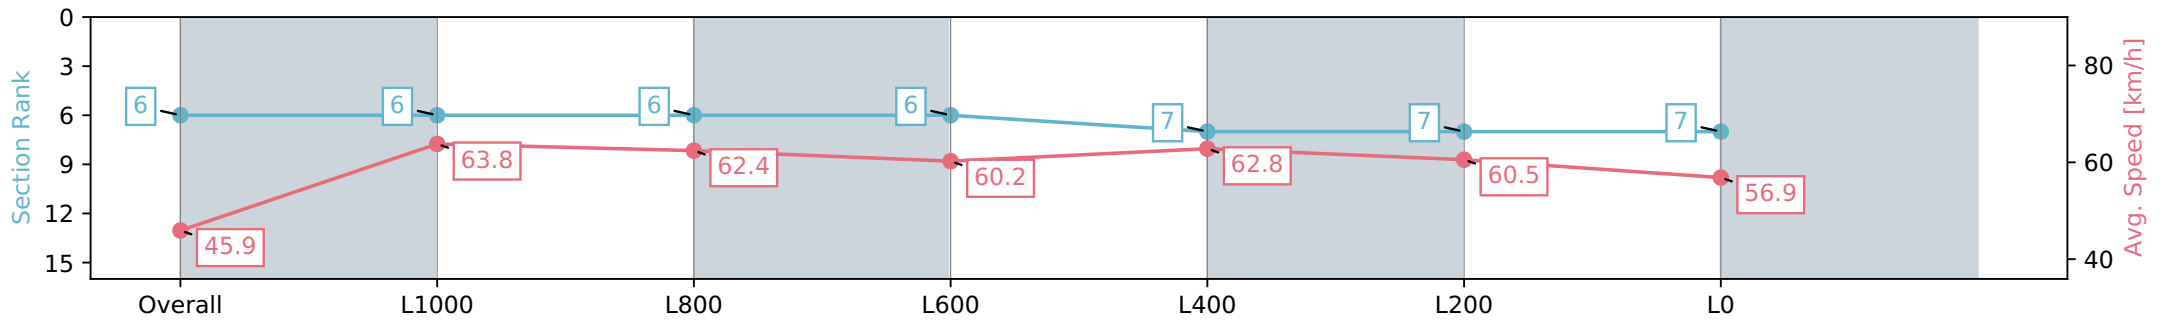

Horse/Jockey Name	ONOMATOPOEIA
Finish Rank	6
Fastest Section Time (Section)	0:07.85 (Overall)
Top Speed [km/h] (Section)	64.5 (L1000)
Race State	Finished

Rockhampton QLD - Professional
Race 7: ST PATRICK'S DAY RACES 16 MARCH QTIS Three-Year-Old Maiden Handicap - 1300m

16 February 2024 - 3:56PM

Track Rating: Soft 7, Weather: Showery, Rail Position: +3.5m

Section	Overall	L1000	L800	L600	L400	L200	L0
Section Times	1:18.84 [6] (0:07.85)	1:10.99 [6] (0:11.28)	0:59.70 [6] (0:11.49)	0:48.21 [6] (0:12.15)	0:36.06 [7] (0:11.50)	0:24.56 [7] (0:11.89)	0:12.67 [7] (0:12.67)
Average Speed [km/h]	45.9	63.8	62.4	60.2	62.8	60.5	56.9
Top Speed [km/h]	61.3	64.5	64.5	61.2	64.2	62.9	60.2
Avg. Dist. to Rail [m]	3.8	0.4	0.9	2.1	5.4	9.4	10.8
Avg. Stride Freq. [Hz]	2.2	2.4	2.4	2.4	2.4	2.4	2.3
Avg. Stride Length [m]	5.5	7.3	7.2	7.1	7.4	7.1	6.9

Report Created: Fri 16 February 2024 17:50:32 GMT+11 (Note: Timing is based on positional data)

- [ ] Ranking at each section and finish
- -:-:- No data available at this section
- NA No data available