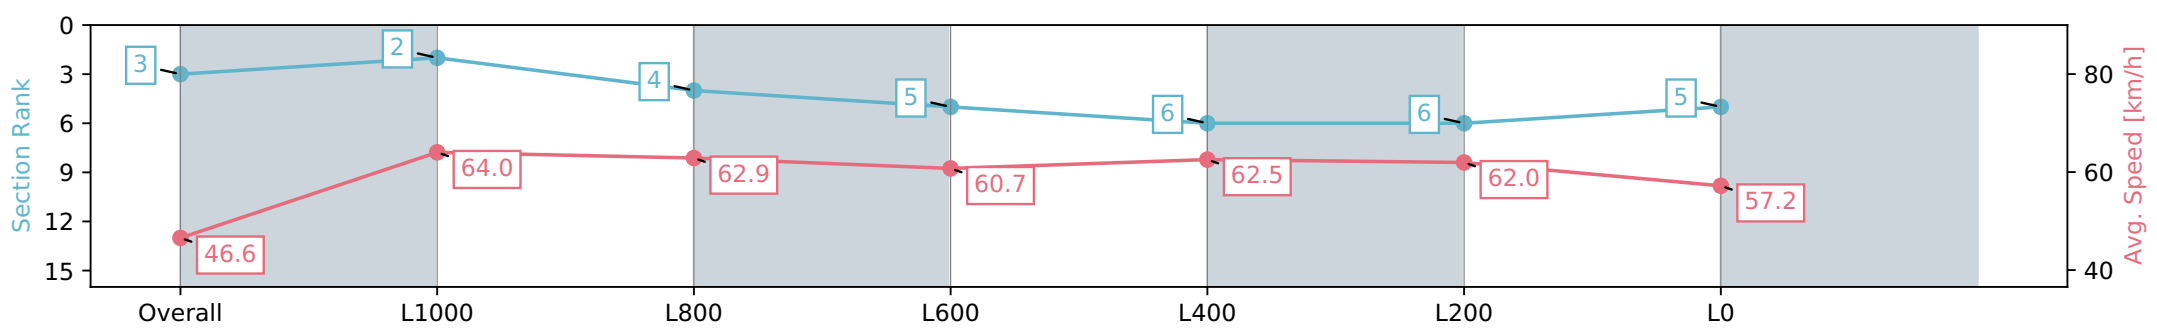

Horse/Jockey Name	TWO OF US
Finish Rank	3
Fastest Section Time (Section)	0:07.75 (Overall)
Top Speed [km/h] (Section)	66.7 (L1200)
Race State	Finished

Rockhampton QLD - Professional
Race 7: ST PATRICK'S DAY RACES 16 MARCH QTIS Three-Year-Old Maiden Handicap - 1300m

16 February 2024 - 3:56PM

Track Rating: Soft 7, Weather: Showery, Rail Position: +3.5m

Section	Overall	L1000	L800	L600	L400	L200	L0
Section Times	1:18.39 [3] (0:07.75)	1:10.64 [2] (0:11.28)	0:59.36 [4] (0:11.56)	0:47.80 [5] (0:12.06)	0:35.74 [6] (0:11.54)	0:24.20 [6] (0:11.61)	0:12.59 [5] (0:12.59)
Average Speed [km/h]	46.6	64.0	62.9	60.7	62.5	62.0	57.2
Top Speed [km/h]	61.6	66.7	64.8	62.0	64.2	64.1	59.5
Avg. Dist. to Rail [m]	6.5	2.8	1.4	2.4	5.1	7.2	8.2
Avg. Stride Freq. [Hz]	2.2	2.4	2.4	2.3	2.4	2.4	2.3
Avg. Stride Length [m]	5.5	7.4	7.4	7.2	7.3	7.1	6.9

- [ ] Ranking at each section and finish
- -:-:- No data available at this section
- NA No data available