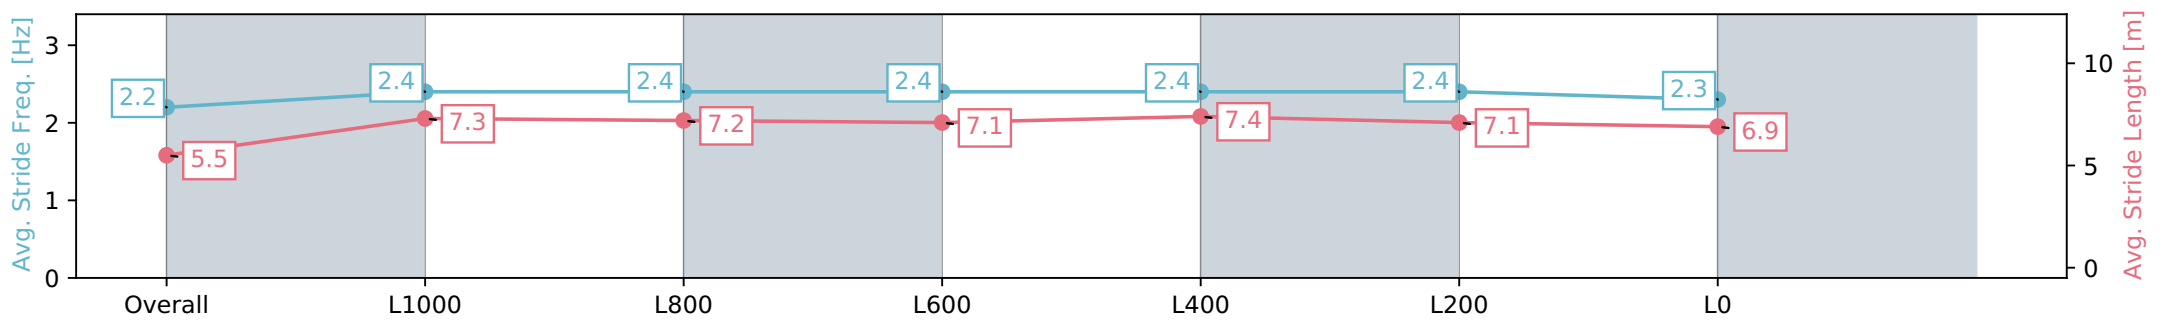

Horse/Jockey Name	ONOMATOPOEIA
Finish Rank	6
Fastest Section Time (Section)	0:07.85 (Overall)
Top Speed [km/h] (Section)	64.5 (L1000)
Race State	Finished

Rockhampton QLD - Professional
Race 7: ST PATRICK'S DAY RACES 16 MARCH QTIS Three-Year-Old Maiden Handicap - 1300m

16 February 2024 - 3:56PM

Track Rating: Soft 7, Weather: Showery, Rail Position: +3.5m

Section	Overall	L1000	L800	L600	L400	L200	L0
Section Times	1:18.84 [6] (0:07.85)	1:10.99 [6] (0:11.28)	0:59.70 [6] (0:11.49)	0:48.21 [6] (0:12.15)	0:36.06 [7] (0:11.50)	0:24.56 [7] (0:11.89)	0:12.67 [7] (0:12.67)
Average Speed [km/h]	45.9	63.8	62.4	60.2	62.8	60.5	56.9
Top Speed [km/h]	61.3	64.5	64.5	61.2	64.2	62.9	60.2
Avg. Dist. to Rail [m]	3.8	0.4	0.9	2.1	5.4	9.4	10.8
Avg. Stride Freq. [Hz]	2.2	2.4	2.4	2.4	2.4	2.4	2.3
Avg. Stride Length [m]	5.5	7.3	7.2	7.1	7.4	7.1	6.9

Report Created: Fri 16 February 2024 17:50:32 GMT+11 (Note: Timing is based on positional data)

- [ ] Ranking at each section and finish
- -:-:- No data available at this section
- NA No data available