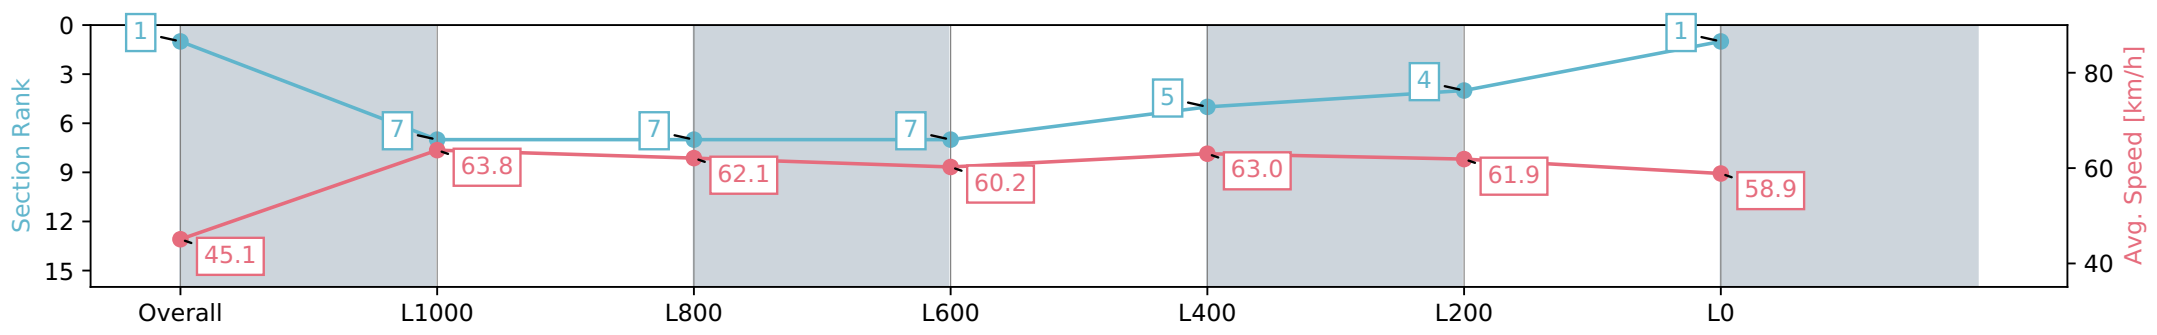

16 February 2024 - 3:56PM

Track Rating: Soft 7, Weather: Showery, Rail Position: +3.5m

Section	Overall	L1000	L800	L600	L400	L200	L0
Section Times	1:17.91 [1] (0:07.98)	1:09.93 [7] (0:11.28)	0:58.64 [7] (0:11.46)	0:47.18 [7] (0:11.88)	0:35.30 [5] (0:11.44)	0:23.86 [4] (0:11.63)	0:12.23 [1] (0:12.23)
Average Speed [km/h]	45.1	63.8	62.1	60.2	63.0	61.9	58.9
Top Speed [km/h]	60.6	65.1	64.4	61.1	65.4	63.5	61.8
Avg. Dist. to Rail [m]	1.0	1.2	1.9	0.9	2.3	3.4	5.4
Avg. Stride Freq. [Hz]	2.1	2.4	2.3	2.3	2.4	2.4	2.3
Avg. Stride Length [m]	5.6	7.5	7.5	7.2	7.3	7.2	7.0