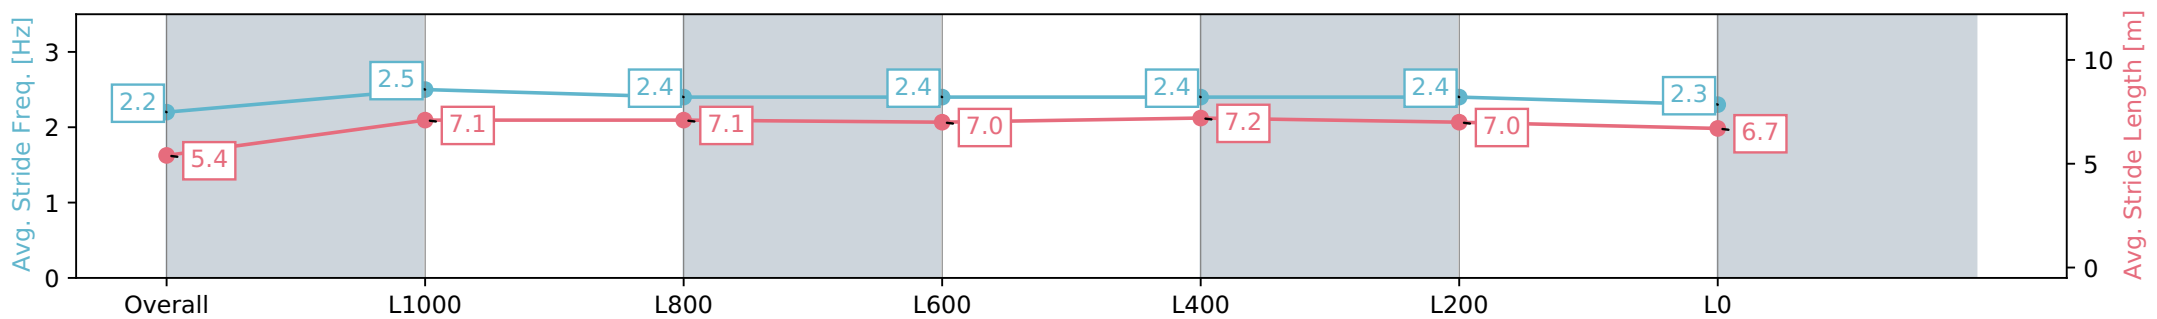

Horse/Jockey Name	SPOT ON SOPHIA
Finish Rank	9
Fastest Section Time (Section)	0:08.07 (Overall)
Top Speed [km/h] (Section)	66.0 (L1000)
Race State	Finished

Rockhampton QLD - Professional
Race 7: ST PATRICK'S DAY RACES 16 MARCH QTIS Three-Year-Old Maiden Handicap - 1300m

16 February 2024 - 3:56PM

Track Rating: Soft 7, Weather: Showery, Rail Position: +3.5m

Section	Overall	L1000	L800	L600	L400	L200	L0
Section Times	1:19.40 [9] (0:08.07)	1:11.33 [11] (0:11.28)	1:00.05 [8] (0:11.59)	0:48.46 [8] (0:12.03)	0:36.43 [8] (0:11.46)	0:24.97 [9] (0:11.89)	0:13.08 [10] (0:13.08)
Average Speed [km/h]	44.7	64.0	62.2	60.9	63.0	60.6	55.1
Top Speed [km/h]	61.9	65.8	66.0	63.0	64.1	63.0	57.6
Avg. Dist. to Rail [m]	5.4	2.8	0.6	2.4	6.9	10.7	10.7
Avg. Stride Freq. [Hz]	2.2	2.5	2.4	2.4	2.4	2.4	2.3
Avg. Stride Length [m]	5.4	7.1	7.1	7.0	7.2	7.0	6.7

- [ ] Ranking at each section and finish
- -:-:- No data available at this section
- NA No data available