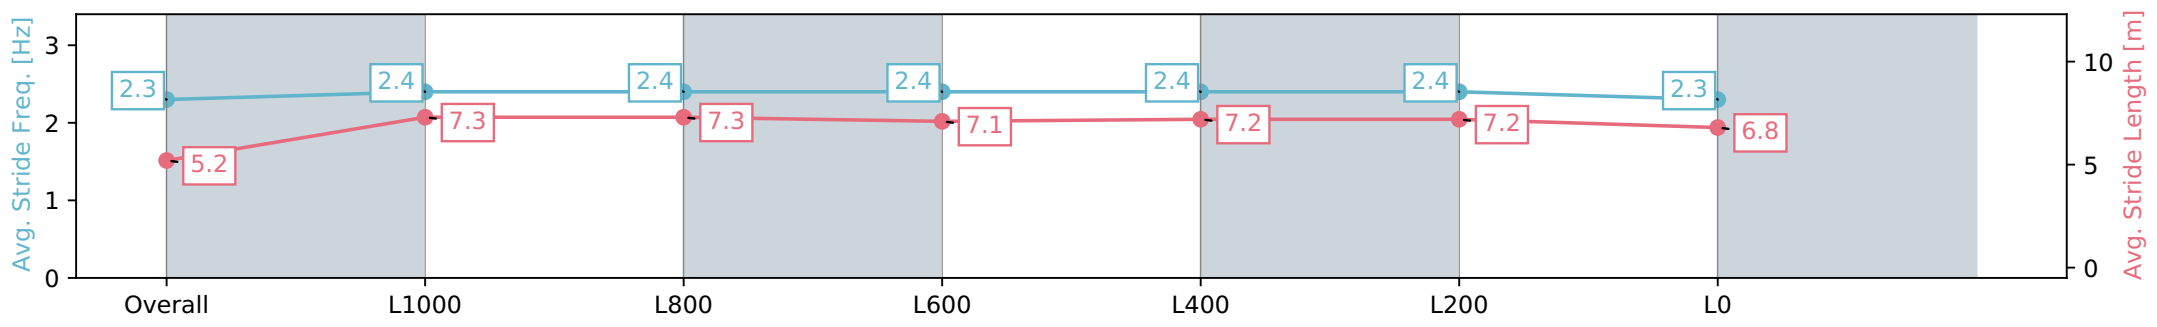

Horse/Jockey Name	MOON OVER MATILDA
Finish Rank	5
Fastest Section Time (Section)	0:07.84 (Overall)
Top Speed [km/h] (Section)	65.7 (L1000)
Race State	Finished

Rockhampton QLD - Professional
Race 7: ST PATRICK'S DAY RACES 16 MARCH QTIS Three-Year-Old Maiden Handicap - 1300m

16 February 2024 - 3:56PM

Track Rating: Soft 7, Weather: Showery, Rail Position: +3.5m

Section	Overall	L1000	L800	L600	L400	L200	L0
Section Times	1:18.50 [5] (0:07.84)	1:10.66 [5] (0:11.22)	0:59.44 [5] (0:11.37)	0:48.07 [3] (0:12.09)	0:35.98 [3] (0:11.46)	0:24.52 [2] (0:11.74)	0:12.78 [3] (0:12.78)
Average Speed [km/h]	46.0	64.0	62.6	60.1	63.0	61.3	56.4
Top Speed [km/h]	62.3	65.6	65.7	62.2	65.0	63.9	60.0
Avg. Dist. to Rail [m]	1.3	1.9	1.9	1.7	4.9	5.4	6.0
Avg. Stride Freq. [Hz]	2.3	2.4	2.4	2.4	2.4	2.4	2.3
Avg. Stride Length [m]	5.2	7.3	7.3	7.1	7.2	7.2	6.8

- [ ] Ranking at each section and finish
- -:-:- No data available at this section
- NA No data available