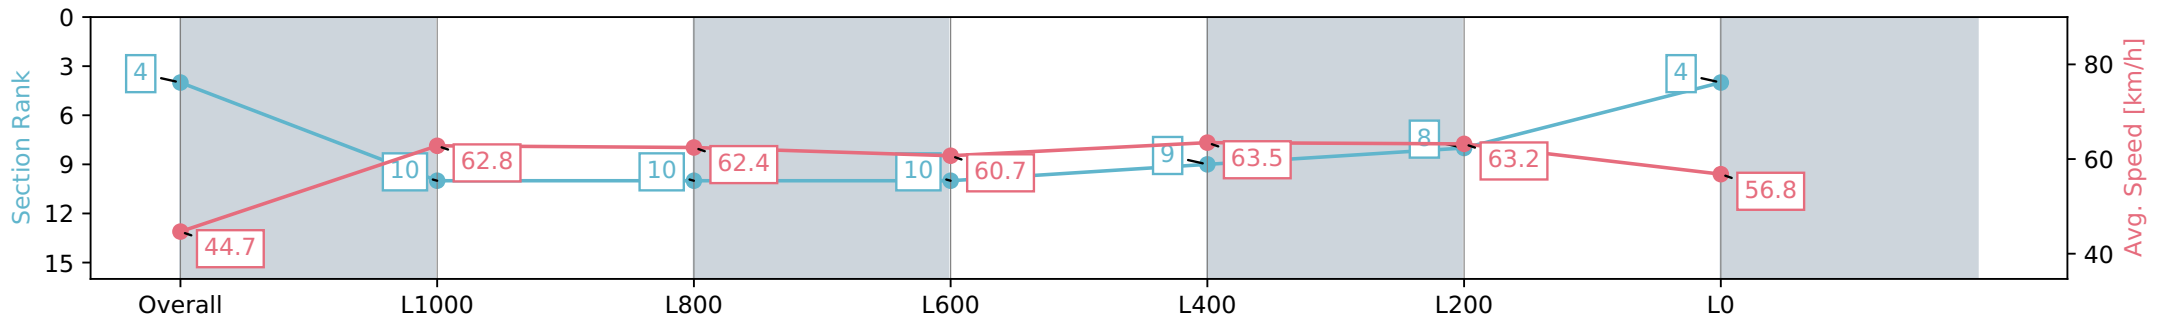

Horse/Jockey Name	FLYING MAPLE
Finish Rank	4
Fastest Section Time (Section)	0:08.05 (Overall)
Top Speed [km/h] (Section)	65.4 (L1000)
Race State	Finished

Rockhampton QLD - Professional
Race 7: ST PATRICK'S DAY RACES 16 MARCH QTIS Three-Year-Old Maiden Handicap - 1300m

16 February 2024 - 3:56PM

Track Rating: Soft 7, Weather: Showery, Rail Position: +3.5m

Section	Overall	L1000	L800	L600	L400	L200	L0
Section Times	1:18.46 [4] (0:08.05)	1:10.41 [10] (0:11.49)	0:58.92 [10] (0:11.48)	0:47.44 [10] (0:11.98)	0:35.46 [9] (0:11.37)	0:24.09 [8] (0:11.39)	0:12.70 [4] (0:12.70)
Average Speed [km/h]	44.7	62.8	62.4	60.7	63.5	63.2	56.8
Top Speed [km/h]	60.9	64.1	65.4	62.4	64.9	65.4	58.6
Avg. Dist. to Rail [m]	3.0	0.8	0.6	1.6	5.6	6.3	9.1
Avg. Stride Freq. [Hz]	2.2	2.4	2.4	2.4	2.4	2.5	2.3
Avg. Stride Length [m]	5.4	7.3	7.3	7.2	7.3	7.2	6.8

- [ ] Ranking at each section and finish
- -:-:- No data available at this section
- NA No data available