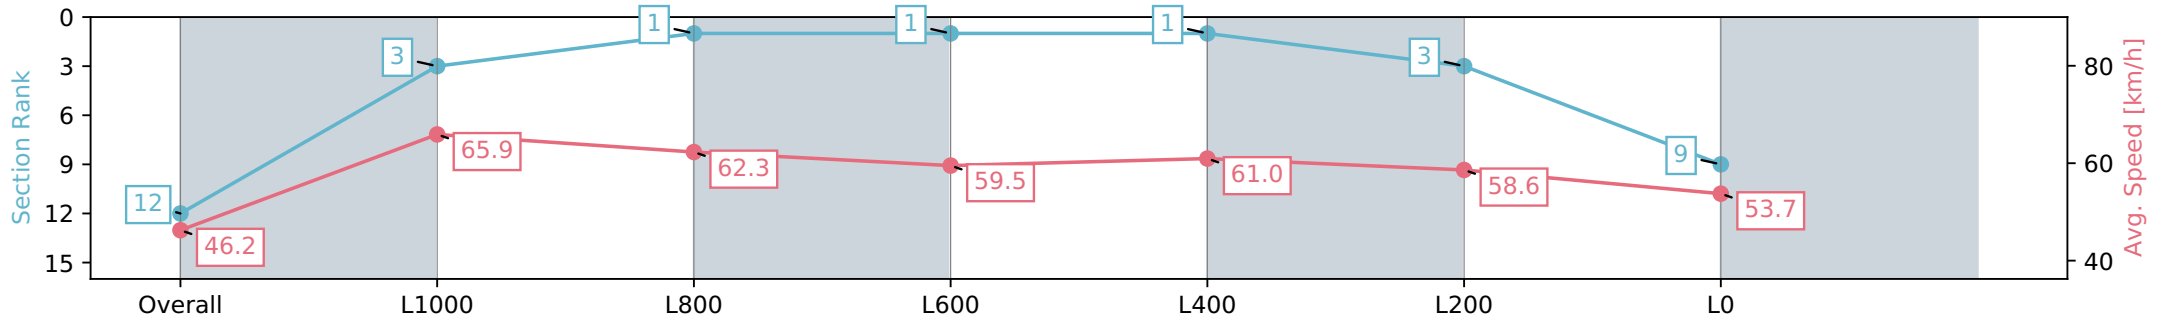

Horse/Jockey Name	ALL POWERED UP
Finish Rank	12
Fastest Section Time (Section)	0:07.77 (Overall)
Top Speed [km/h] (Section)	66.8 (L1200)
Race State	Finished

Rockhampton QLD - Professional
Race 7: ST PATRICK'S DAY RACES 16 MARCH QTIS Three-Year-Old Maiden Handicap - 1300m

16 February 2024 - 3:56PM

Track Rating: Soft 7, Weather: Showery, Rail Position: +3.5m

Section	Overall	L1000	L800	L600	L400	L200	L0
Section Times	1:19.72 [12] (0:07.77)	1:11.95 [3] (0:10.93)	1:01.02 [1] (0:11.43)	0:49.59 [1] (0:12.07)	0:37.52 [1] (0:11.82)	0:25.70 [3] (0:12.30)	0:13.40 [9] (0:13.40)
Average Speed [km/h]	46.2	65.9	62.3	59.5	61.0	58.6	53.7
Top Speed [km/h]	62.8	66.8	65.6	61.3	61.7	61.5	56.3
Avg. Dist. to Rail [m]	3.0	0.9	1.6	1.1	2.0	2.5	4.2
Avg. Stride Freq. [Hz]	2.3	2.5	2.4	2.3	2.3	2.2	2.2
Avg. Stride Length [m]	5.4	7.2	7.4	7.1	7.3	7.2	6.9

- [ ] Ranking at each section and finish
- -:-:- No data available at this section
- NA No data available