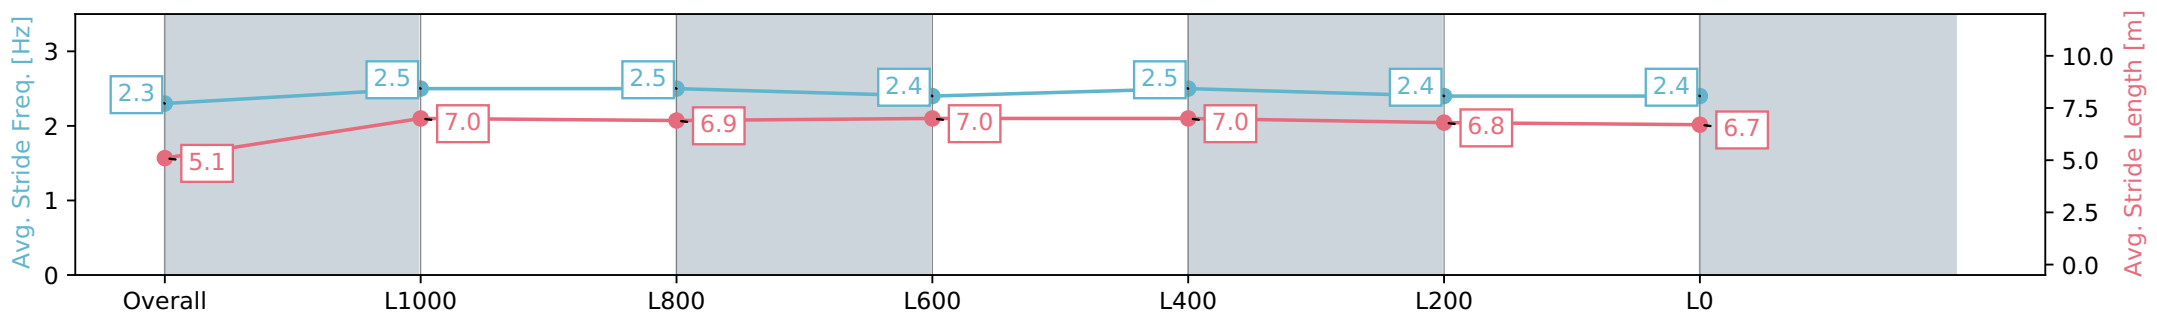

Horse/Jockey Name	CYBER JAM
Finish Rank	10
Fastest Section Time (Section)	0:08.25 (Overall)
Top Speed [km/h] (Section)	64.4 (L600)
Race State	Finished

Rockhampton QLD - Professional
Race 7: ST PATRICK'S DAY RACES 16 MARCH QTIS Three-Year-Old Maiden Handicap - 1300m

16 February 2024 - 3:56PM

Track Rating: Soft 7, Weather: Showery, Rail Position: +3.5m

Section	Overall	L1000	L800	L600	L400	L200	L0
Section Times	1:19.61 [10] (0:08.25)	1:11.36 [12] (0:11.42)	0:59.94 [12] (0:11.50)	0:48.44 [12] (0:12.12)	0:36.32 [13] (0:11.59)	0:24.73 [13] (0:11.92)	0:12.81 [12] (0:12.81)
Average Speed [km/h]	43.8	63.2	62.6	60.6	62.3	60.4	56.3
Top Speed [km/h]	59.7	64.3	64.2	62.5	64.4	63.4	58.0
Avg. Dist. to Rail [m]	7.4	1.5	0.3	2.4	6.4	8.3	7.5
Avg. Stride Freq. [Hz]	2.3	2.5	2.5	2.4	2.5	2.4	2.4
Avg. Stride Length [m]	5.1	7.0	6.9	7.0	7.0	6.8	6.7

- [ ] Ranking at each section and finish
- -:-:- No data available at this section
- NA No data available