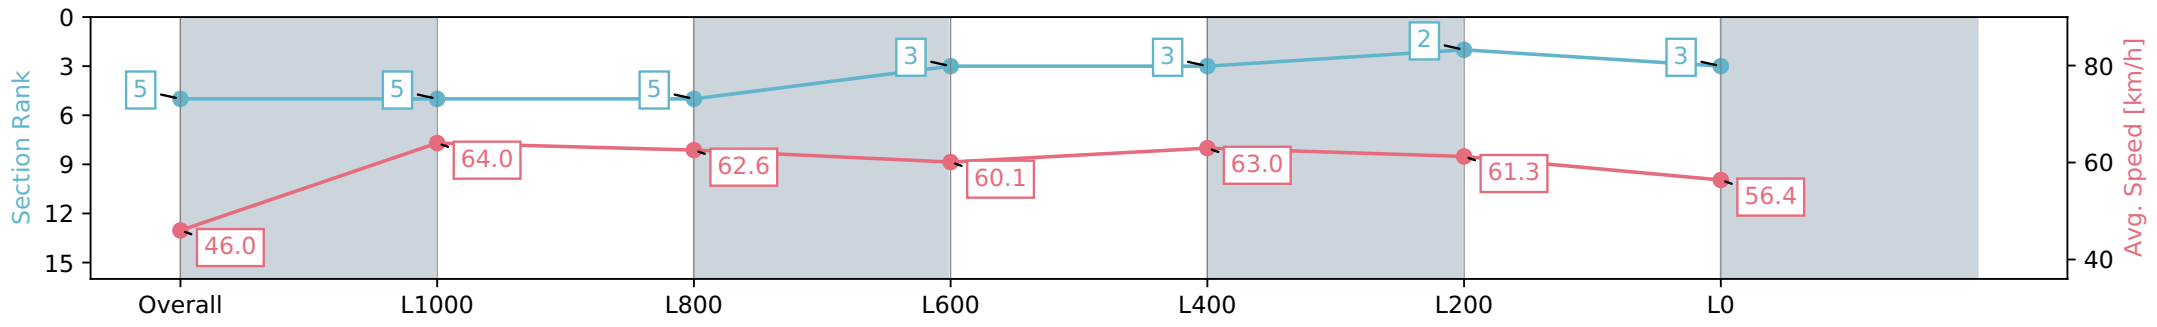

Horse/Jockey Name	MOON OVER MATILDA
Finish Rank	5
Fastest Section Time (Section)	0:07.84 (Overall)
Top Speed [km/h] (Section)	65.7 (L1000)
Race State	Finished

Rockhampton QLD - Professional
Race 7: ST PATRICK'S DAY RACES 16 MARCH QTIS Three-Year-Old Maiden Handicap - 1300m

16 February 2024 - 3:56PM

Track Rating: Soft 7, Weather: Showery, Rail Position: +3.5m

Section	Overall	L1000	L800	L600	L400	L200	L0
Section Times	1:18.50 [5] (0:07.84)	1:10.66 [5] (0:11.22)	0:59.44 [5] (0:11.37)	0:48.07 [3] (0:12.09)	0:35.98 [3] (0:11.46)	0:24.52 [2] (0:11.74)	0:12.78 [3] (0:12.78)
Average Speed [km/h]	46.0	64.0	62.6	60.1	63.0	61.3	56.4
Top Speed [km/h]	62.3	65.6	65.7	62.2	65.0	63.9	60.0
Avg. Dist. to Rail [m]	1.3	1.9	1.9	1.7	4.9	5.4	6.0
Avg. Stride Freq. [Hz]	2.3	2.4	2.4	2.4	2.4	2.4	2.3
Avg. Stride Length [m]	5.2	7.3	7.3	7.1	7.2	7.2	6.8

- [ ] Ranking at each section and finish
- -:-:- No data available at this section
- NA No data available