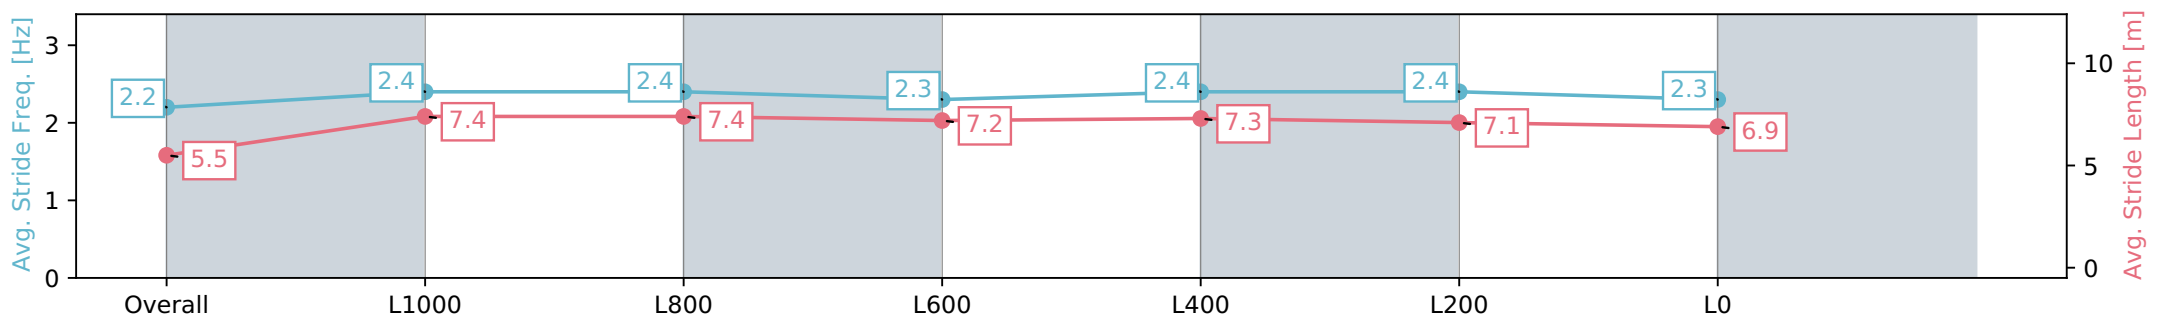

Horse/Jockey Name	TWO OF US
Finish Rank	3
Fastest Section Time (Section)	0:07.75 (Overall)
Top Speed [km/h] (Section)	66.7 (L1200)
Race State	Finished

Rockhampton QLD - Professional
Race 7: ST PATRICK'S DAY RACES 16 MARCH QTIS Three-Year-Old Maiden Handicap - 1300m

16 February 2024 - 3:56PM

Track Rating: Soft 7, Weather: Showery, Rail Position: +3.5m

Section	Overall	L1000	L800	L600	L400	L200	L0
Section Times	1:18.39 [3] (0:07.75)	1:10.64 [2] (0:11.28)	0:59.36 [4] (0:11.56)	0:47.80 [5] (0:12.06)	0:35.74 [6] (0:11.54)	0:24.20 [6] (0:11.61)	0:12.59 [5] (0:12.59)
Average Speed [km/h]	46.6	64.0	62.9	60.7	62.5	62.0	57.2
Top Speed [km/h]	61.6	66.7	64.8	62.0	64.2	64.1	59.5
Avg. Dist. to Rail [m]	6.5	2.8	1.4	2.4	5.1	7.2	8.2
Avg. Stride Freq. [Hz]	2.2	2.4	2.4	2.3	2.4	2.4	2.3
Avg. Stride Length [m]	5.5	7.4	7.4	7.2	7.3	7.1	6.9

- [ ] Ranking at each section and finish
- -:-:- No data available at this section
- NA No data available