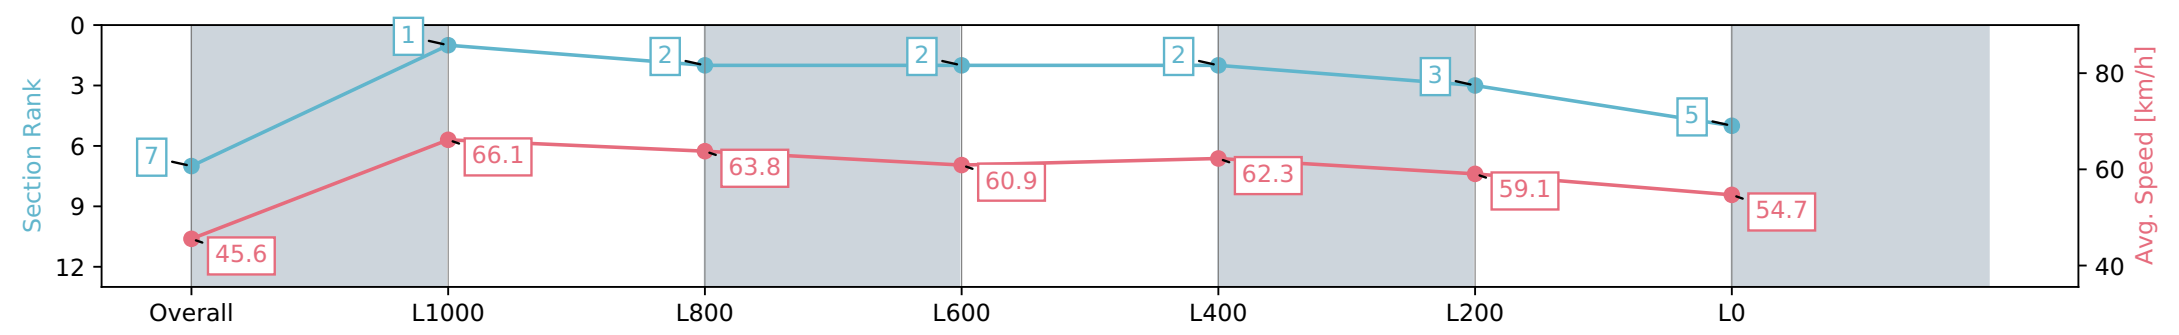

Horse/Jockey Name	AZURE DE LAGO
Finish Rank	7
Fastest Section Time (Section)	0:07.91 (Overall)
Top Speed [km/h] (Section)	66.8 (L1200)
Race State	Finished

Rockhampton QLD - Professional
Race 8: JOIN OR RENEW YOUR GOLD CLUB MEMBERSHIP
RATINGS BAND 0 - 55 Handicap - 1300m

16 February 2024 - 4:40PM

Track Rating: Soft 7, Weather: Showery, Rail Position: +3.5m

Section	Overall	L1000	L800	L600	L400	L200	L0
Section Times	1:19.13 [7] (0:07.91)	1:11.22 [1] (0:10.91)	1:00.31 [2] (0:11.30)	0:49.01 [2] (0:12.06)	0:36.95 [2] (0:11.60)	0:25.35 [3] (0:12.18)	0:13.17 [5] (0:13.17)
Average Speed [km/h]	45.6	66.1	63.8	60.9	62.3	59.1	54.7
Top Speed [km/h]	63.9	66.8	65.7	62.2	63.3	62.5	56.6
Avg. Dist. to Rail [m]	3.0	0.6	0.3	2.6	5.9	6.8	6.4
Avg. Stride Freq. [Hz]	2.5	2.6	2.5	2.4	2.5	2.4	2.3
Avg. Stride Length [m]	5.6	7.1	7.1	6.9	7.0	6.9	6.6

- [ ] Ranking at each section and finish
- -:-:- No data available at this section
- NA No data available