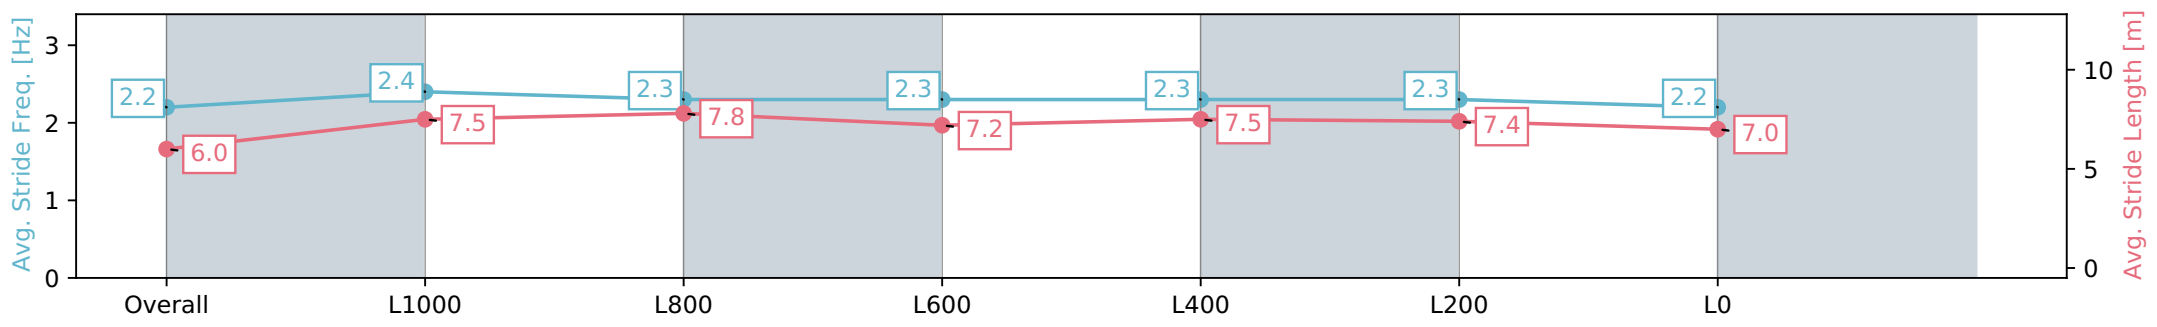

16 February 2024 - 4:40PM

Track Rating: Soft 7, Weather: Showery, Rail Position: +3.5m

Section	Overall	L1000	L800	L600	L400	L200	L0
Section Times	1:18.32 [1] (0:08.38)	1:09.94 [10] (0:11.14)	0:58.80 [9] (0:11.14)	0:47.66 [7] (0:11.85)	0:35.81 [5] (0:11.44)	0:24.37 [5] (0:11.75)	0:12.62 [4] (0:12.62)
Average Speed [km/h]	42.8	64.6	63.3	60.2	63.1	61.2	57.1
Top Speed [km/h]	60.9	66.0	68.0	62.5	64.1	63.3	60.6
Avg. Dist. to Rail [m]	0.9	2.3	3.4	2.0	7.3	11.3	11.6
Avg. Stride Freq. [Hz]	2.2	2.4	2.3	2.3	2.3	2.3	2.2
Avg. Stride Length [m]	6.0	7.5	7.8	7.2	7.5	7.4	7.0