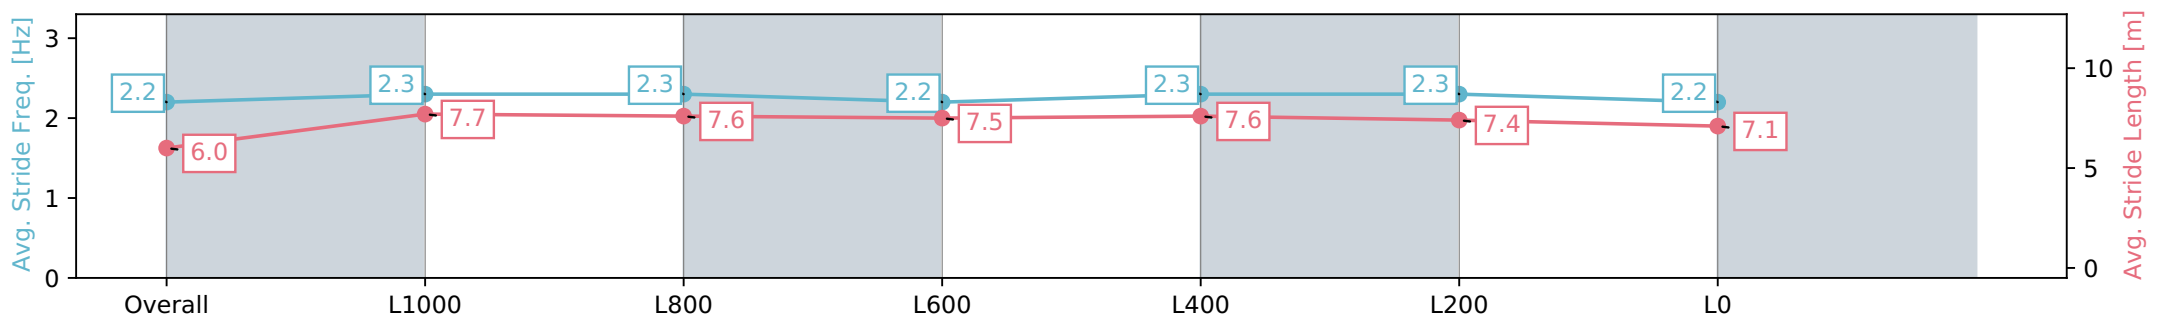

Horse/Jockey Name	IMAGINE THAT
Finish Rank	6
Fastest Section Time (Section)	0:08.12 (Overall)
Top Speed [km/h] (Section)	66.4 (L1000)
Race State	Finished

Rockhampton QLD - Professional
Race 8: JOIN OR RENEW YOUR GOLD CLUB MEMBERSHIP
RATINGS BAND 0 - 55 Handicap - 1300m

16 February 2024 - 4:40PM
Track Rating: Soft 7, Weather: Showery, Rail Position: +3.5m

Section	Overall	L1000	L800	L600	L400	L200	L0
Section Times	1:19.03 [6] (0:08.12)	1:10.91 [6] (0:11.34)	0:59.57 [8] (0:11.28)	0:48.29 [9] (0:12.15)	0:36.14 [9] (0:11.48)	0:24.66 [8] (0:11.83)	0:12.83 [9] (0:12.83)
Average Speed [km/h]	44.4	63.8	64.5	60.7	63.0	60.8	56.1
Top Speed [km/h]	59.9	65.6	66.4	61.7	63.6	63.4	57.8
Avg. Dist. to Rail [m]	8.1	3.6	1.7	3.2	7.2	9.8	10.6
Avg. Stride Freq. [Hz]	2.2	2.3	2.3	2.2	2.3	2.3	2.2
Avg. Stride Length [m]	6.0	7.7	7.6	7.5	7.6	7.4	7.1

- [ ] Ranking at each section and finish
- -:-:- No data available at this section
- NA No data available