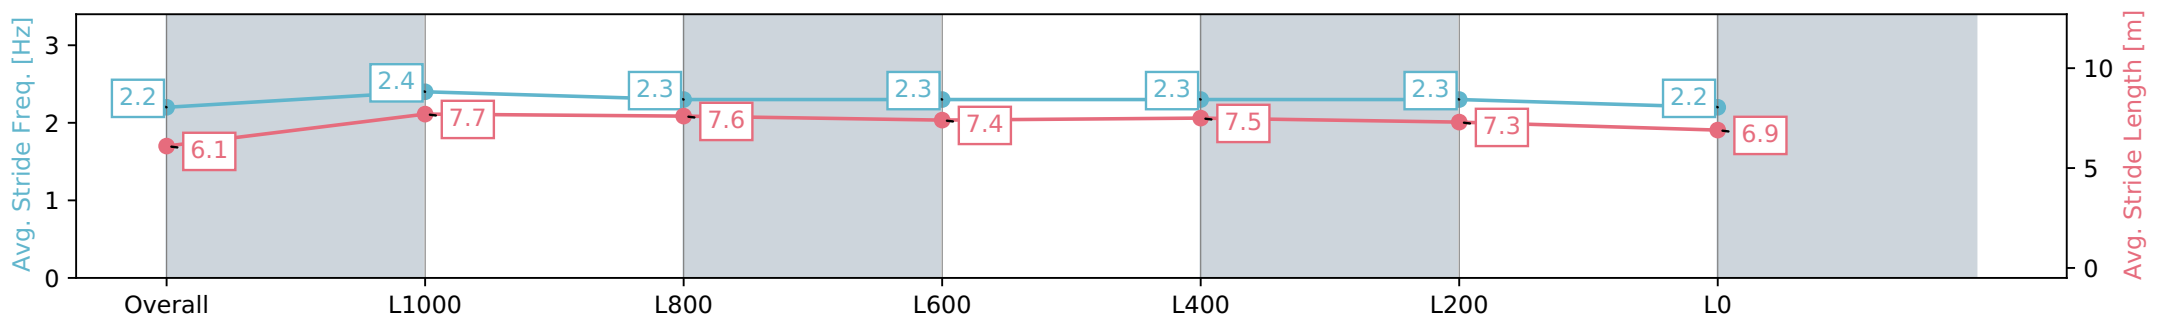

Horse/Jockey Name	DIVINE HUNTER
Finish Rank	8
Fastest Section Time (Section)	0:07.97 (Overall)
Top Speed [km/h] (Section)	66.1 (L1200)
Race State	Finished

Rockhampton QLD - Professional
Race 8: JOIN OR RENEW YOUR GOLD CLUB MEMBERSHIP
RATINGS BAND 0 - 55 Handicap - 1300m

16 February 2024 - 4:40PM
Track Rating: Soft 7, Weather: Showery, Rail Position: +3.5m

Section	Overall	L1000	L800	L600	L400	L200	L0
Section Times	1:19.25 [8] (0:07.97)	1:11.28 [4] (0:11.14)	1:00.14 [5] (0:11.44)	0:48.70 [6] (0:12.19)	0:36.51 [7] (0:11.52)	0:24.99 [7] (0:11.90)	0:13.09 [8] (0:13.09)
Average Speed [km/h]	45.2	64.8	63.4	60.6	62.6	60.4	55.0
Top Speed [km/h]	62.2	66.1	66.0	61.6	63.4	62.9	58.0
Avg. Dist. to Rail [m]	5.2	1.8	1.1	3.0	6.0	8.2	8.8
Avg. Stride Freq. [Hz]	2.2	2.4	2.3	2.3	2.3	2.3	2.2
Avg. Stride Length [m]	6.1	7.7	7.6	7.4	7.5	7.3	6.9

- [ ] Ranking at each section and finish
- -:-:- No data available at this section
- NA No data available