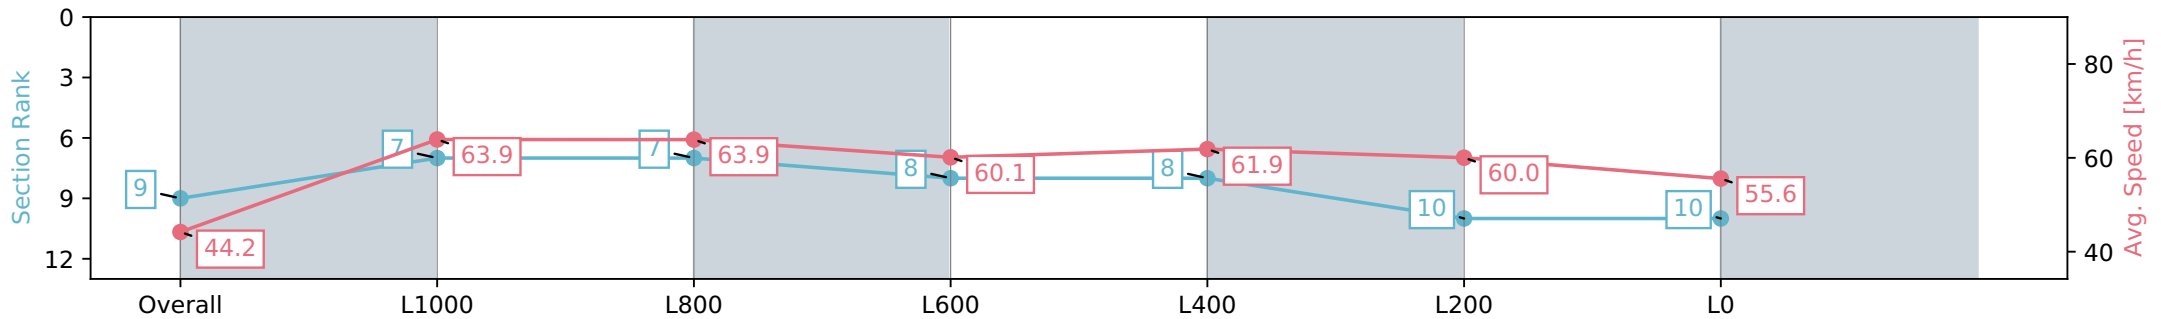

Horse/Jockey Name	WHATJEUDOIN'
Finish Rank	9
Fastest Section Time (Section)	0:08.14 (Overall)
Top Speed [km/h] (Section)	65.9 (L1000)
Race State	Finished

Rockhampton QLD - Professional
Race 8: JOIN OR RENEW YOUR GOLD CLUB MEMBERSHIP
RATINGS BAND 0 - 55 Handicap - 1300m

16 February 2024 - 4:40PM

Track Rating: Soft 7, Weather: Showery, Rail Position: +3.5m

Section	Overall	L1000	L800	L600	L400	L200	L0
Section Times	1:19.48 [9] (0:08.14)	1:11.34 [7] (0:11.30)	1:00.04 [7] (0:11.28)	0:48.75 [8] (0:12.14)	0:36.61 [8] (0:11.66)	0:24.95 [10] (0:12.00)	0:12.95 [10] (0:12.95)
Average Speed [km/h]	44.2	63.9	63.9	60.1	61.9	60.0	55.6
Top Speed [km/h]	60.7	65.3	65.9	60.7	62.5	61.9	57.8
Avg. Dist. to Rail [m]	4.2	1.2	0.4	1.9	4.2	6.4	5.9
Avg. Stride Freq. [Hz]	2.3	2.3	2.3	2.2	2.3	2.3	2.2
Avg. Stride Length [m]	5.9	7.6	7.7	7.6	7.6	7.3	7.0

Report Created: Fri 16 February 2024 18:50:55 GMT+11 (Note: Timing is based on positional data)

- [ ] Ranking at each section and finish
- -:-:- No data available at this section
- NA No data available