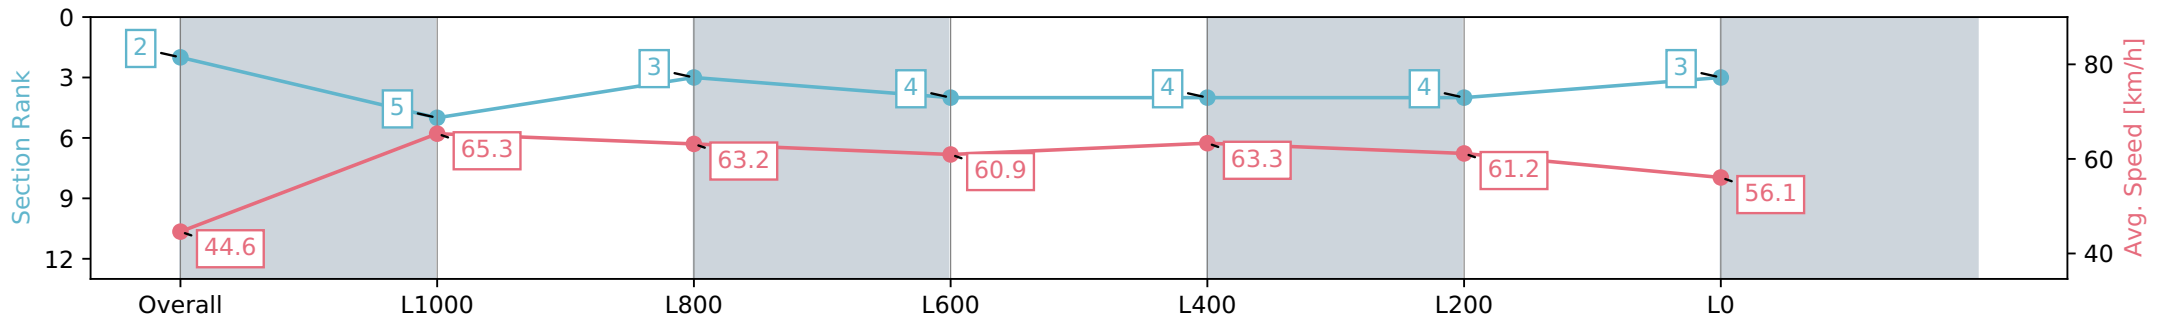

Horse/Jockey Name	THE BRUMBY
Finish Rank	2
Fastest Section Time (Section)	0:08.08 (Overall)
Top Speed [km/h] (Section)	67.3 (L1200)
Race State	Finished

Rockhampton QLD - Professional
Race 8: JOIN OR RENEW YOUR GOLD CLUB MEMBERSHIP
RATINGS BAND 0 - 55 Handicap - 1300m

16 February 2024 - 4:40PM

Track Rating: Soft 7, Weather: Showery, Rail Position: +3.5m

Section	Overall	L1000	L800	L600	L400	L200	L0
Section Times	1:18.46 [2] (0:08.08)	1:10.38 [5] (0:11.01)	0:59.37 [3] (0:11.41)	0:47.96 [4] (0:11.95)	0:36.01 [4] (0:11.39)	0:24.62 [4] (0:11.78)	0:12.84 [3] (0:12.84)
Average Speed [km/h]	44.6	65.3	63.2	60.9	63.3	61.2	56.1
Top Speed [km/h]	61.3	67.3	65.4	62.2	64.1	63.3	58.3
Avg. Dist. to Rail [m]	2.6	0.8	0.3	1.4	5.3	7.4	6.5
Avg. Stride Freq. [Hz]	2.3	2.4	2.3	2.3	2.4	2.4	2.3
Avg. Stride Length [m]	5.8	7.4	7.5	7.4	7.4	7.1	6.8

Report Created: Fri 16 February 2024 18:50:33 GMT+11 (Note: Timing is based on positional data)

- [ ] Ranking at each section and finish
- -:-:- No data available at this section
- NA No data available