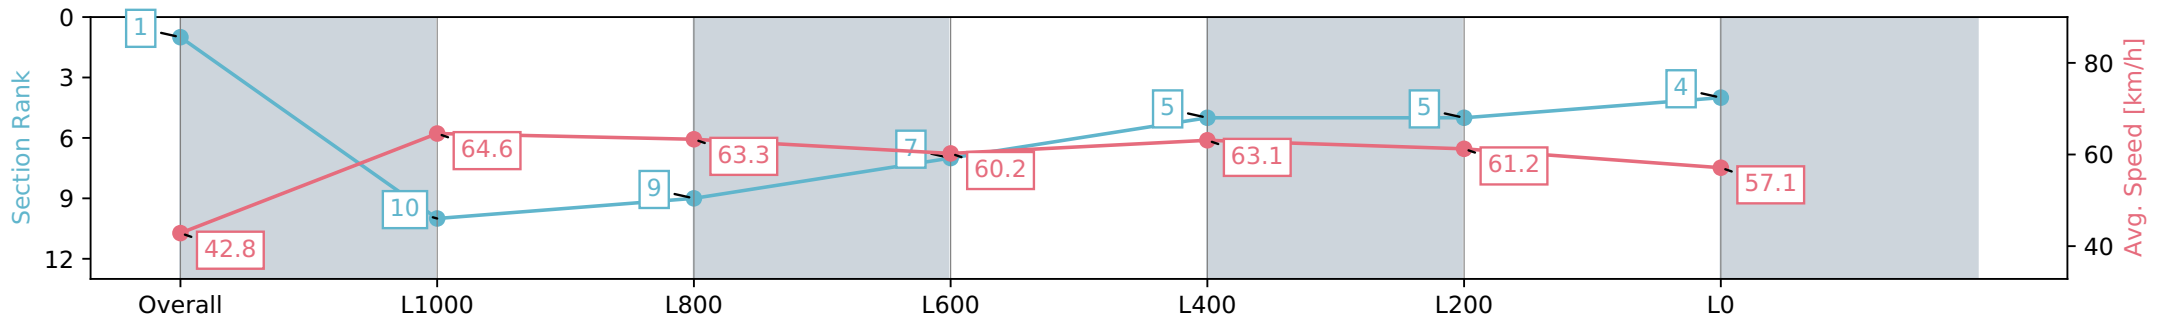

16 February 2024 - 4:40PM

Track Rating: Soft 7, Weather: Showery, Rail Position: +3.5m

Section	Overall	L1000	L800	L600	L400	L200	L0
Section Times	1:18.32 [1] (0:08.38)	1:09.94 [10] (0:11.14)	0:58.80 [9] (0:11.14)	0:47.66 [7] (0:11.85)	0:35.81 [5] (0:11.44)	0:24.37 [5] (0:11.75)	0:12.62 [4] (0:12.62)
Average Speed [km/h]	42.8	64.6	63.3	60.2	63.1	61.2	57.1
Top Speed [km/h]	60.9	66.0	68.0	62.5	64.1	63.3	60.6
Avg. Dist. to Rail [m]	0.9	2.3	3.4	2.0	7.3	11.3	11.6
Avg. Stride Freq. [Hz]	2.2	2.4	2.3	2.3	2.3	2.3	2.2
Avg. Stride Length [m]	6.0	7.5	7.8	7.2	7.5	7.4	7.0