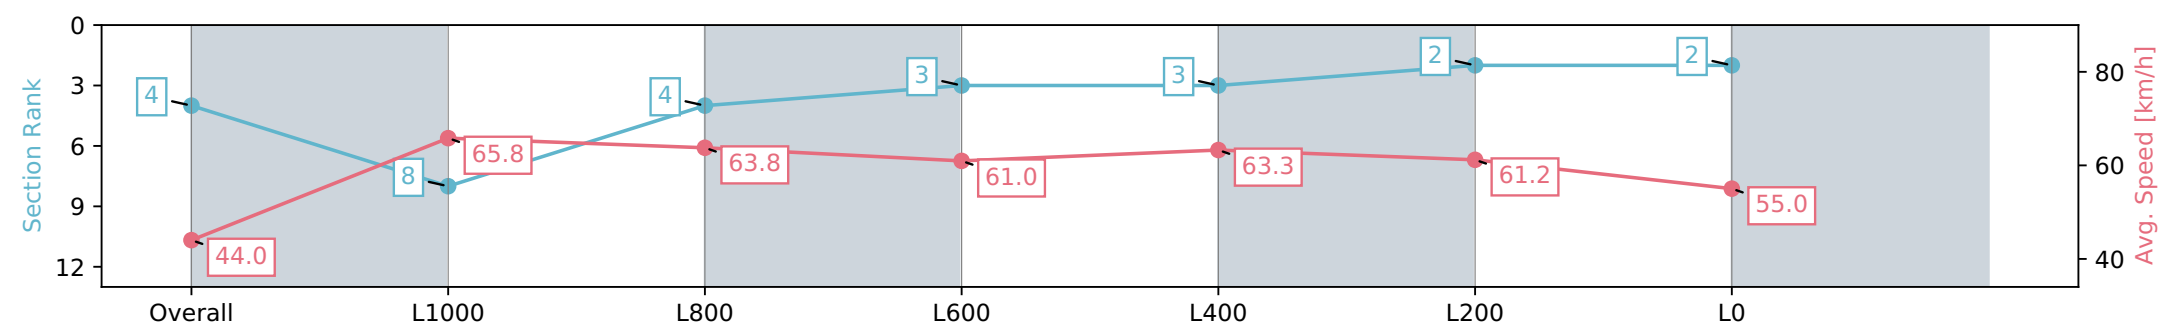

Horse/Jockey Name	MATERIAL MISTRESS
Finish Rank	4
Fastest Section Time (Section)	0:08.19 (Overall)
Top Speed [km/h] (Section)	66.5 (L1200)
Race State	Finished

Rockhampton QLD - Professional
Race 8: JOIN OR RENEW YOUR GOLD CLUB MEMBERSHIP
RATINGS BAND 0 - 55 Handicap - 1300m

16 February 2024 - 4:40PM

Track Rating: Soft 7, Weather: Showery, Rail Position: +3.5m

Section	Overall	L1000	L800	L600	L400	L200	L0
Section Times	1:18.62 [4] (0:08.19)	1:10.43 [8] (0:10.91)	0:59.52 [4] (0:11.28)	0:48.23 [3] (0:11.98)	0:36.25 [3] (0:11.39)	0:24.86 [2] (0:11.77)	0:13.09 [2] (0:13.09)
Average Speed [km/h]	44.0	65.8	63.8	61.0	63.3	61.2	55.0
Top Speed [km/h]	62.2	66.5	66.1	62.1	64.8	62.6	57.8
Avg. Dist. to Rail [m]	0.8	0.8	1.0	1.6	4.9	7.1	5.4
Avg. Stride Freq. [Hz]	2.3	2.5	2.4	2.4	2.4	2.4	2.2
Avg. Stride Length [m]	5.8	7.3	7.3	7.1	7.2	7.0	7.1

Report Created: Fri 16 February 2024 18:50:39 GMT+11 (Note: Timing is based on positional data)

- [ ] Ranking at each section and finish
- -:-:- No data available at this section
- NA No data available