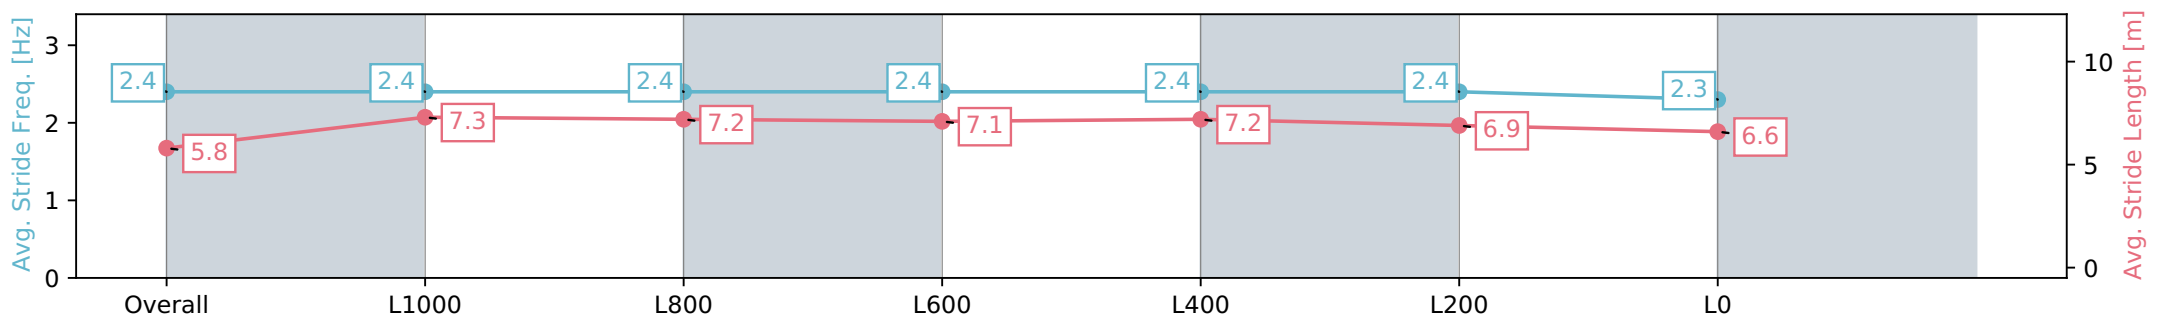

Horse/Jockey Name	CHILL OUT MISS
Finish Rank	10
Fastest Section Time (Section)	0:07.94 (Overall)
Top Speed [km/h] (Section)	66.0 (L1200)
Race State	Finished

Rockhampton QLD - Professional
Race 8: JOIN OR RENEW YOUR GOLD CLUB MEMBERSHIP
RATINGS BAND 0 - 55 Handicap - 1300m

16 February 2024 - 4:40PM

Track Rating: Soft 7, Weather: Showery, Rail Position: +3.5m

Section	Overall	L1000	L800	L600	L400	L200	L0
Section Times	1:19.67 [10] (0:07.94)	1:11.73 [3] (0:11.28)	1:00.45 [6] (0:11.31)	0:49.14 [5] (0:12.09)	0:37.05 [6] (0:11.44)	0:25.61 [6] (0:12.09)	0:13.52 [7] (0:13.52)
Average Speed [km/h]	45.3	64.3	64.3	61.2	63.1	59.5	53.3
Top Speed [km/h]	60.7	66.0	65.7	62.3	64.0	62.7	56.1
Avg. Dist. to Rail [m]	6.2	3.1	1.7	3.6	6.9	9.6	10.6
Avg. Stride Freq. [Hz]	2.4	2.4	2.4	2.4	2.4	2.4	2.3
Avg. Stride Length [m]	5.8	7.3	7.2	7.1	7.2	6.9	6.6

Report Created: Fri 16 February 2024 18:50:57 GMT+11 (Note: Timing is based on positional data)

- [ ] Ranking at each section and finish
- -:-:- No data available at this section
- NA No data available