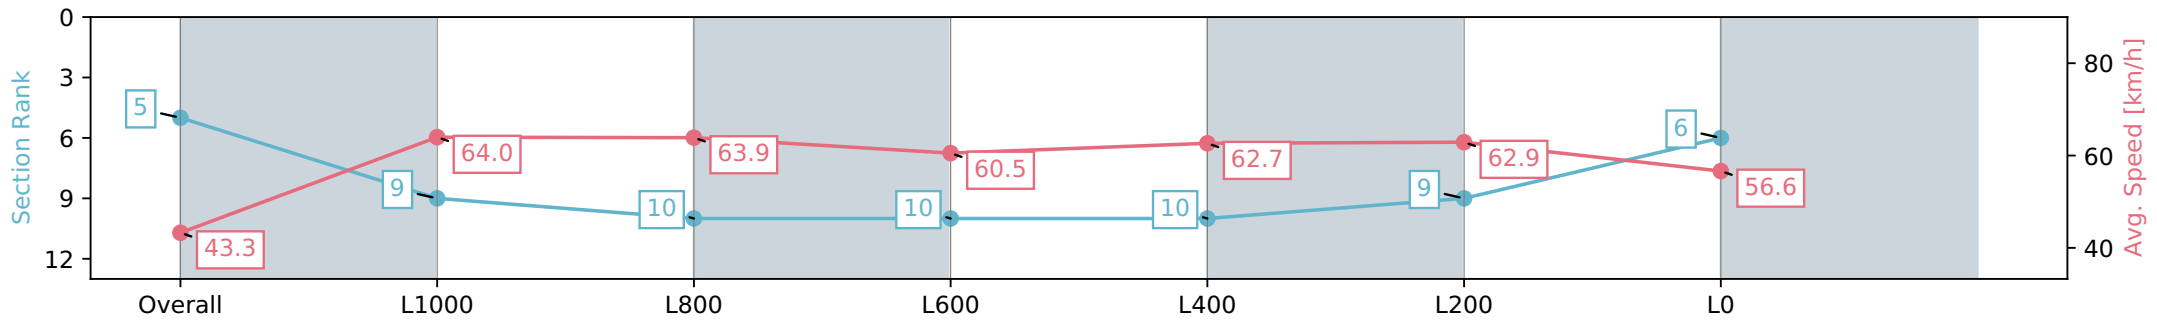

Horse/Jockey Name	LANOVA
Finish Rank	5
Fastest Section Time (Section)	0:08.30 (Overall)
Top Speed [km/h] (Section)	65.5 (L1000)
Race State	Finished

Rockhampton QLD - Professional
Race 8: JOIN OR RENEW YOUR GOLD CLUB MEMBERSHIP
RATINGS BAND 0 - 55 Handicap - 1300m

16 February 2024 - 4:40PM

Track Rating: Soft 7, Weather: Showery, Rail Position: +3.5m

Section	Overall	L1000	L800	L600	L400	L200	L0
Section Times	1:18.68 [5] (0:08.30)	1:10.38 [9] (0:11.30)	0:59.08 [10] (0:11.30)	0:47.78 [10] (0:12.11)	0:35.67 [10] (0:11.50)	0:24.17 [9] (0:11.46)	0:12.71 [6] (0:12.71)
Average Speed [km/h]	43.3	64.0	63.9	60.5	62.7	62.9	56.6
Top Speed [km/h]	60.4	65.3	65.5	61.1	63.7	63.8	60.5
Avg. Dist. to Rail [m]	6.0	1.3	0.7	2.3	4.0	4.8	3.0
Avg. Stride Freq. [Hz]	2.3	2.5	2.5	2.4	2.5	2.5	2.4
Avg. Stride Length [m]	5.7	7.0	7.1	6.9	7.1	7.1	6.7

- [ ] Ranking at each section and finish
- -:-:- No data available at this section
- NA No data available