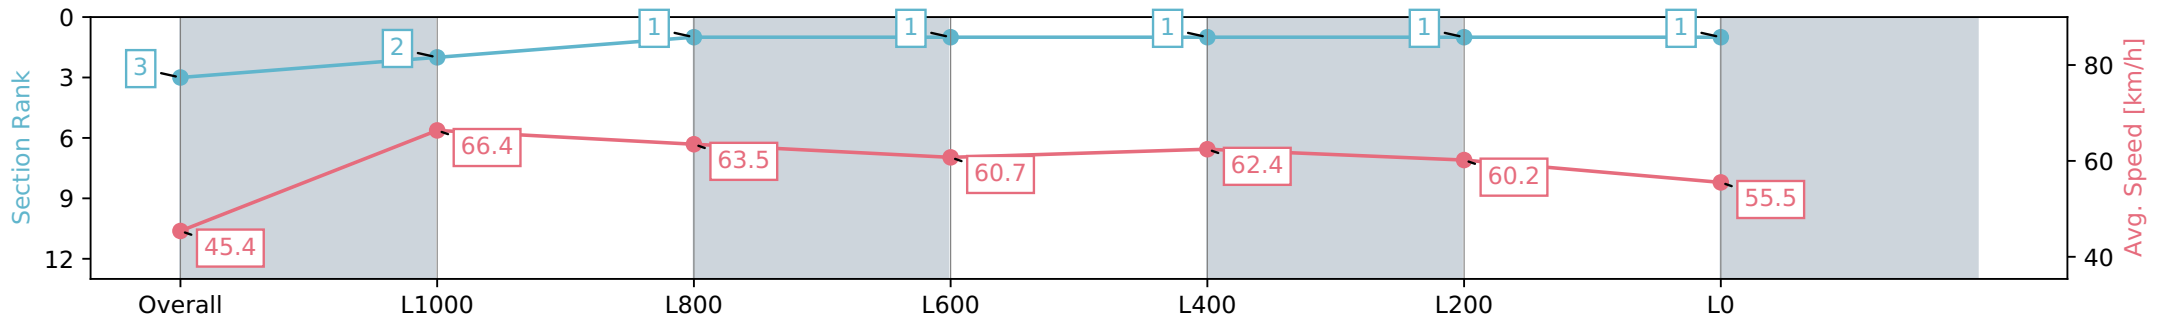

Horse/Jockey Name	SEISME
Finish Rank	3
Fastest Section Time (Section)	0:07.92 (Overall)
Top Speed [km/h] (Section)	67.1 (L1200)
Race State	Finished

Rockhampton QLD - Professional
Race 8: JOIN OR RENEW YOUR GOLD CLUB MEMBERSHIP
RATINGS BAND 0 - 55 Handicap - 1300m

16 February 2024 - 4:40PM

Track Rating: Soft 7, Weather: Showery, Rail Position: +3.5m

Section	Overall	L1000	L800	L600	L400	L200	L0
Section Times	1:18.46 [3] (0:07.92)	1:10.54 [2] (0:10.86)	0:59.68 [1] (0:11.28)	0:48.39 [1] (0:11.93)	0:36.46 [1] (0:11.53)	0:24.93 [1] (0:11.97)	0:12.96 [1] (0:12.96)
Average Speed [km/h]	45.4	66.4	63.5	60.7	62.4	60.2	55.5
Top Speed [km/h]	63.7	67.1	66.7	61.6	62.7	62.5	58.2
Avg. Dist. to Rail [m]	0.6	0.3	0.7	1.0	4.8	6.5	6.4
Avg. Stride Freq. [Hz]	2.4	2.5	2.4	2.4	2.4	2.4	2.3
Avg. Stride Length [m]	5.9	7.3	7.3	7.1	7.1	7.0	6.6

Report Created: Fri 16 February 2024 18:50:36 GMT+11 (Note: Timing is based on positional data)

- [ ] Ranking at each section and finish
- -:-:- No data available at this section
- NA No data available