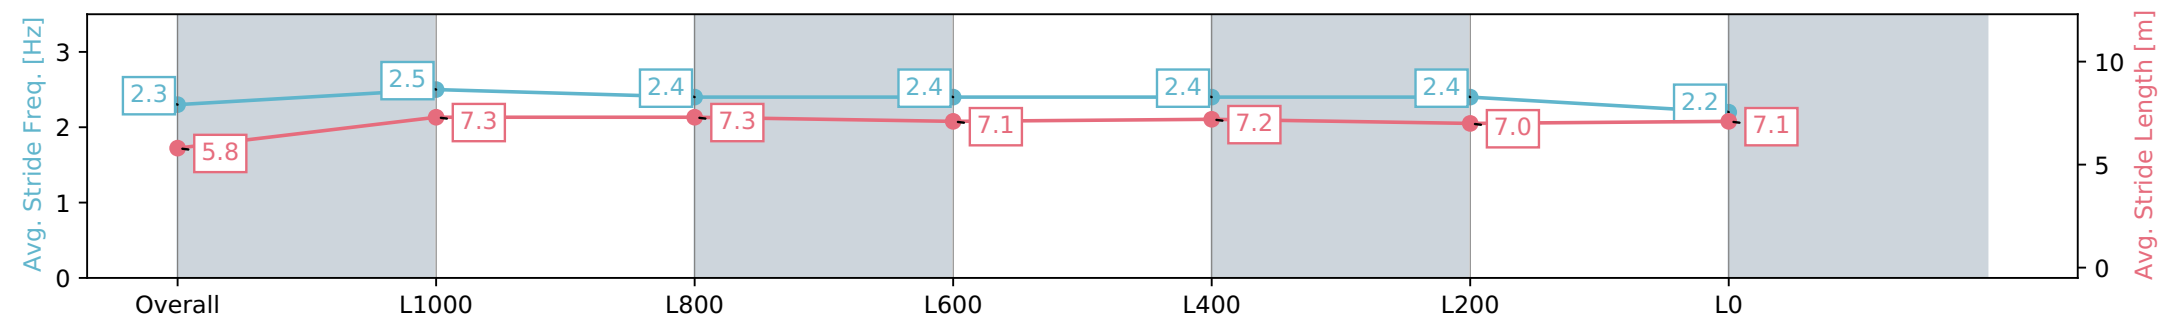

Horse/Jockey Name	MATERIAL MISTRESS
Finish Rank	4
Fastest Section Time (Section)	0:08.19 (Overall)
Top Speed [km/h] (Section)	66.5 (L1200)
Race State	Finished

Rockhampton QLD - Professional
Race 8: JOIN OR RENEW YOUR GOLD CLUB MEMBERSHIP
RATINGS BAND 0 - 55 Handicap - 1300m

16 February 2024 - 4:40PM

Track Rating: Soft 7, Weather: Showery, Rail Position: +3.5m

Section	Overall	L1000	L800	L600	L400	L200	L0
Section Times	1:18.62 [4] (0:08.19)	1:10.43 [8] (0:10.91)	0:59.52 [4] (0:11.28)	0:48.23 [3] (0:11.98)	0:36.25 [3] (0:11.39)	0:24.86 [2] (0:11.77)	0:13.09 [2] (0:13.09)
Average Speed [km/h]	44.0	65.8	63.8	61.0	63.3	61.2	55.0
Top Speed [km/h]	62.2	66.5	66.1	62.1	64.8	62.6	57.8
Avg. Dist. to Rail [m]	0.8	0.8	1.0	1.6	4.9	7.1	5.4
Avg. Stride Freq. [Hz]	2.3	2.5	2.4	2.4	2.4	2.4	2.2
Avg. Stride Length [m]	5.8	7.3	7.3	7.1	7.2	7.0	7.1

Report Created: Fri 16 February 2024 18:50:39 GMT+11 (Note: Timing is based on positional data)

- [ ] Ranking at each section and finish
- -:-:- No data available at this section
- NA No data available