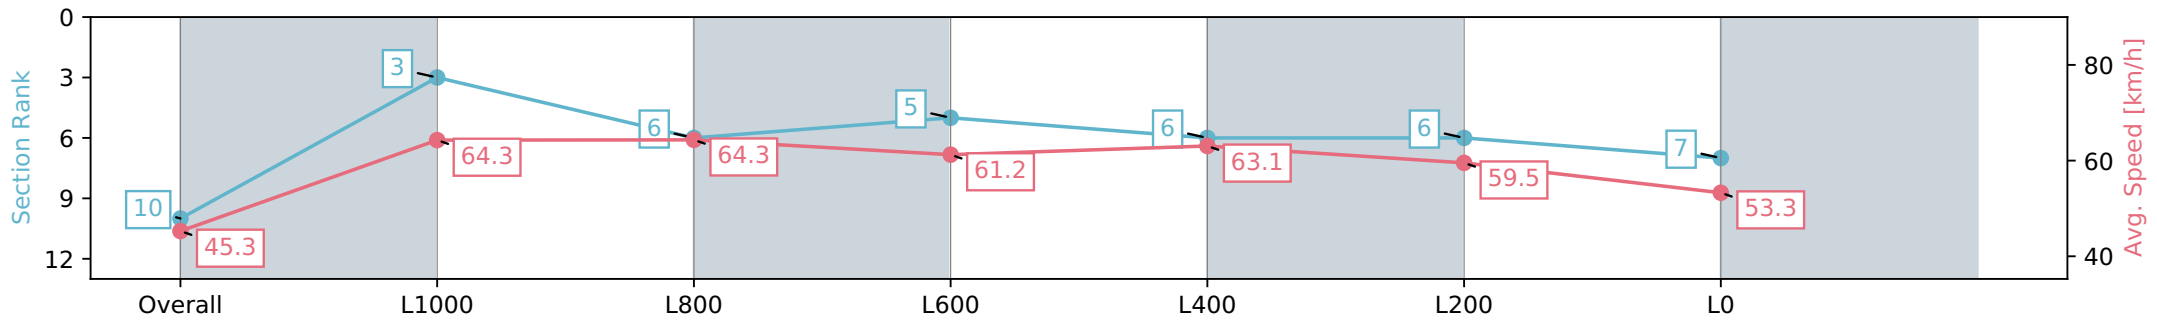

Horse/Jockey Name	CHILL OUT MISS
Finish Rank	10
Fastest Section Time (Section)	0:07.94 (Overall)
Top Speed [km/h] (Section)	66.0 (L1200)
Race State	Finished

Rockhampton QLD - Professional
Race 8: JOIN OR RENEW YOUR GOLD CLUB MEMBERSHIP
RATINGS BAND 0 - 55 Handicap - 1300m

16 February 2024 - 4:40PM

Track Rating: Soft 7, Weather: Showery, Rail Position: +3.5m

Section	Overall	L1000	L800	L600	L400	L200	L0
Section Times	1:19.67 [10] (0:07.94)	1:11.73 [3] (0:11.28)	1:00.45 [6] (0:11.31)	0:49.14 [5] (0:12.09)	0:37.05 [6] (0:11.44)	0:25.61 [6] (0:12.09)	0:13.52 [7] (0:13.52)
Average Speed [km/h]	45.3	64.3	64.3	61.2	63.1	59.5	53.3
Top Speed [km/h]	60.7	66.0	65.7	62.3	64.0	62.7	56.1
Avg. Dist. to Rail [m]	6.2	3.1	1.7	3.6	6.9	9.6	10.6
Avg. Stride Freq. [Hz]	2.4	2.4	2.4	2.4	2.4	2.4	2.3
Avg. Stride Length [m]	5.8	7.3	7.2	7.1	7.2	6.9	6.6

Report Created: Fri 16 February 2024 18:50:57 GMT+11 (Note: Timing is based on positional data)

- [ ] Ranking at each section and finish
- -:-:- No data available at this section
- NA No data available