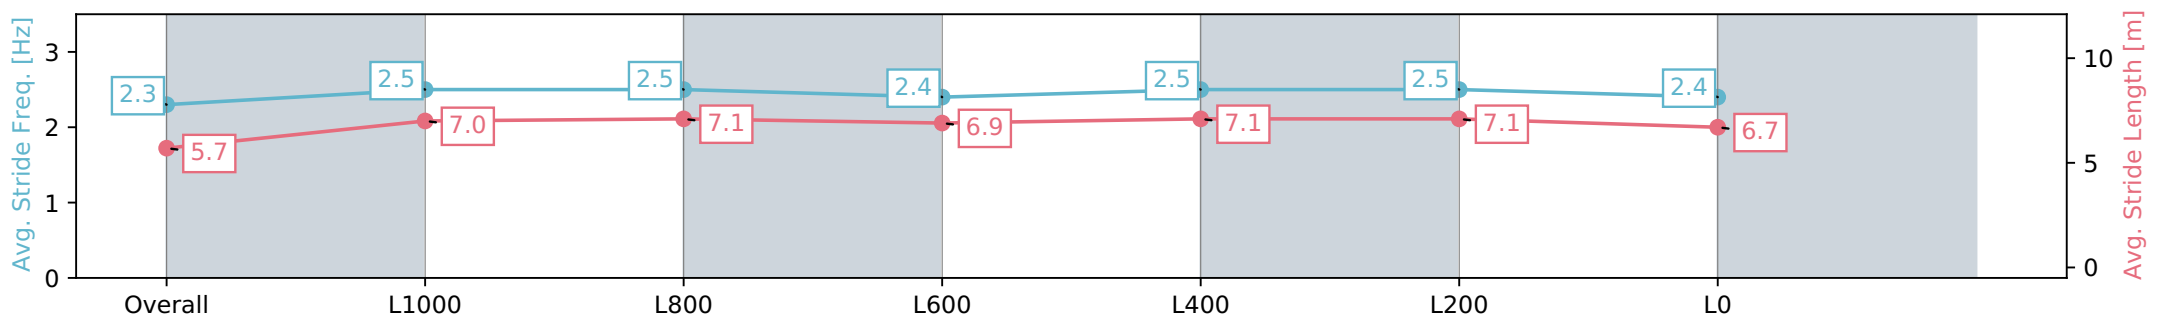

Horse/Jockey Name	LANOVA
Finish Rank	5
Fastest Section Time (Section)	0:08.30 (Overall)
Top Speed [km/h] (Section)	65.5 (L1000)
Race State	Finished

Rockhampton QLD - Professional
Race 8: JOIN OR RENEW YOUR GOLD CLUB MEMBERSHIP
RATINGS BAND 0 - 55 Handicap - 1300m

16 February 2024 - 4:40PM

Track Rating: Soft 7, Weather: Showery, Rail Position: +3.5m

Section	Overall	L1000	L800	L600	L400	L200	L0
Section Times	1:18.68 [5] (0:08.30)	1:10.38 [9] (0:11.30)	0:59.08 [10] (0:11.30)	0:47.78 [10] (0:12.11)	0:35.67 [10] (0:11.50)	0:24.17 [9] (0:11.46)	0:12.71 [6] (0:12.71)
Average Speed [km/h]	43.3	64.0	63.9	60.5	62.7	62.9	56.6
Top Speed [km/h]	60.4	65.3	65.5	61.1	63.7	63.8	60.5
Avg. Dist. to Rail [m]	6.0	1.3	0.7	2.3	4.0	4.8	3.0
Avg. Stride Freq. [Hz]	2.3	2.5	2.5	2.4	2.5	2.5	2.4
Avg. Stride Length [m]	5.7	7.0	7.1	6.9	7.1	7.1	6.7

- [ ] Ranking at each section and finish
- -:-:- No data available at this section
- NA No data available