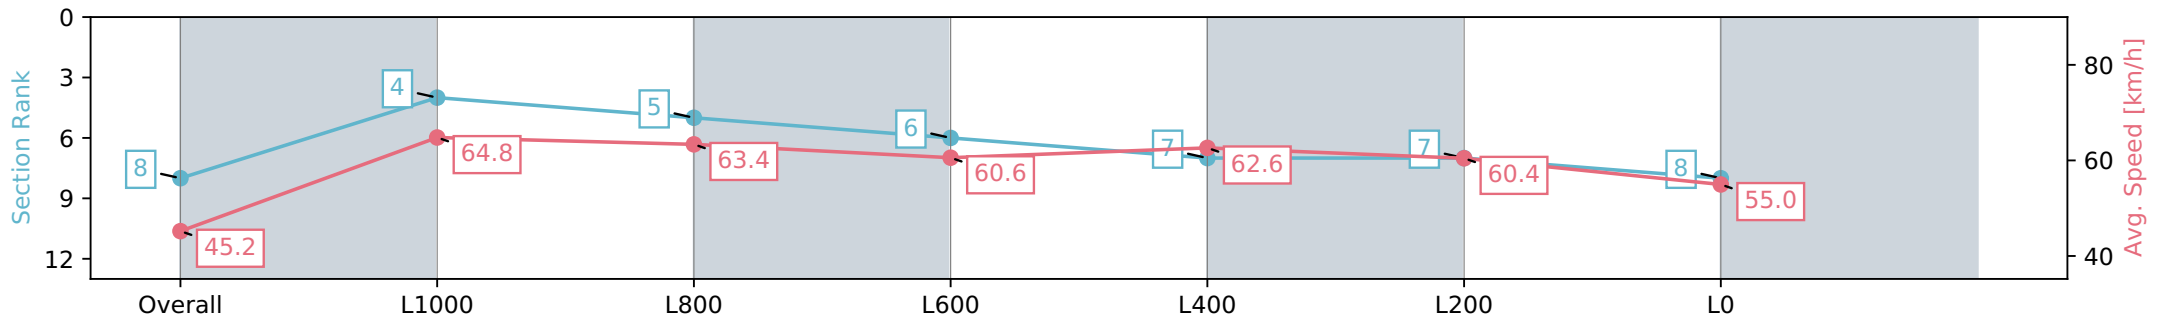

Horse/Jockey Name	DIVINE HUNTER
Finish Rank	8
Fastest Section Time (Section)	0:07.97 (Overall)
Top Speed [km/h] (Section)	66.1 (L1200)
Race State	Finished

Rockhampton QLD - Professional
Race 8: JOIN OR RENEW YOUR GOLD CLUB MEMBERSHIP
RATINGS BAND 0 - 55 Handicap - 1300m

16 February 2024 - 4:40PM
Track Rating: Soft 7, Weather: Showery, Rail Position: +3.5m

Section	Overall	L1000	L800	L600	L400	L200	L0
Section Times	1:19.25 [8] (0:07.97)	1:11.28 [4] (0:11.14)	1:00.14 [5] (0:11.44)	0:48.70 [6] (0:12.19)	0:36.51 [7] (0:11.52)	0:24.99 [7] (0:11.90)	0:13.09 [8] (0:13.09)
Average Speed [km/h]	45.2	64.8	63.4	60.6	62.6	60.4	55.0
Top Speed [km/h]	62.2	66.1	66.0	61.6	63.4	62.9	58.0
Avg. Dist. to Rail [m]	5.2	1.8	1.1	3.0	6.0	8.2	8.8
Avg. Stride Freq. [Hz]	2.2	2.4	2.3	2.3	2.3	2.3	2.2
Avg. Stride Length [m]	6.1	7.7	7.6	7.4	7.5	7.3	6.9

- [ ] Ranking at each section and finish
- -:-:- No data available at this section
- NA No data available