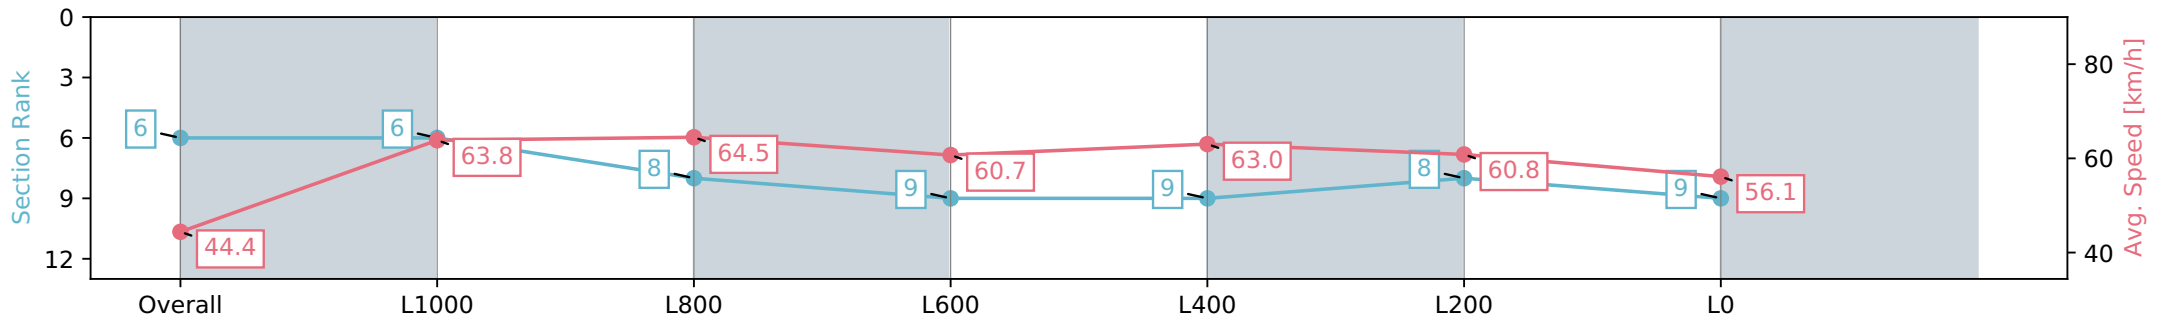

Horse/Jockey Name	IMAGINE THAT
Finish Rank	6
Fastest Section Time (Section)	0:08.12 (Overall)
Top Speed [km/h] (Section)	66.4 (L1000)
Race State	Finished

Rockhampton QLD - Professional
Race 8: JOIN OR RENEW YOUR GOLD CLUB MEMBERSHIP
RATINGS BAND 0 - 55 Handicap - 1300m

16 February 2024 - 4:40PM
Track Rating: Soft 7, Weather: Showery, Rail Position: +3.5m

Section	Overall	L1000	L800	L600	L400	L200	L0
Section Times	1:19.03 [6] (0:08.12)	1:10.91 [6] (0:11.34)	0:59.57 [8] (0:11.28)	0:48.29 [9] (0:12.15)	0:36.14 [9] (0:11.48)	0:24.66 [8] (0:11.83)	0:12.83 [9] (0:12.83)
Average Speed [km/h]	44.4	63.8	64.5	60.7	63.0	60.8	56.1
Top Speed [km/h]	59.9	65.6	66.4	61.7	63.6	63.4	57.8
Avg. Dist. to Rail [m]	8.1	3.6	1.7	3.2	7.2	9.8	10.6
Avg. Stride Freq. [Hz]	2.2	2.3	2.3	2.2	2.3	2.3	2.2
Avg. Stride Length [m]	6.0	7.7	7.6	7.5	7.6	7.4	7.1

- [ ] Ranking at each section and finish
- -:-:- No data available at this section
- NA No data available