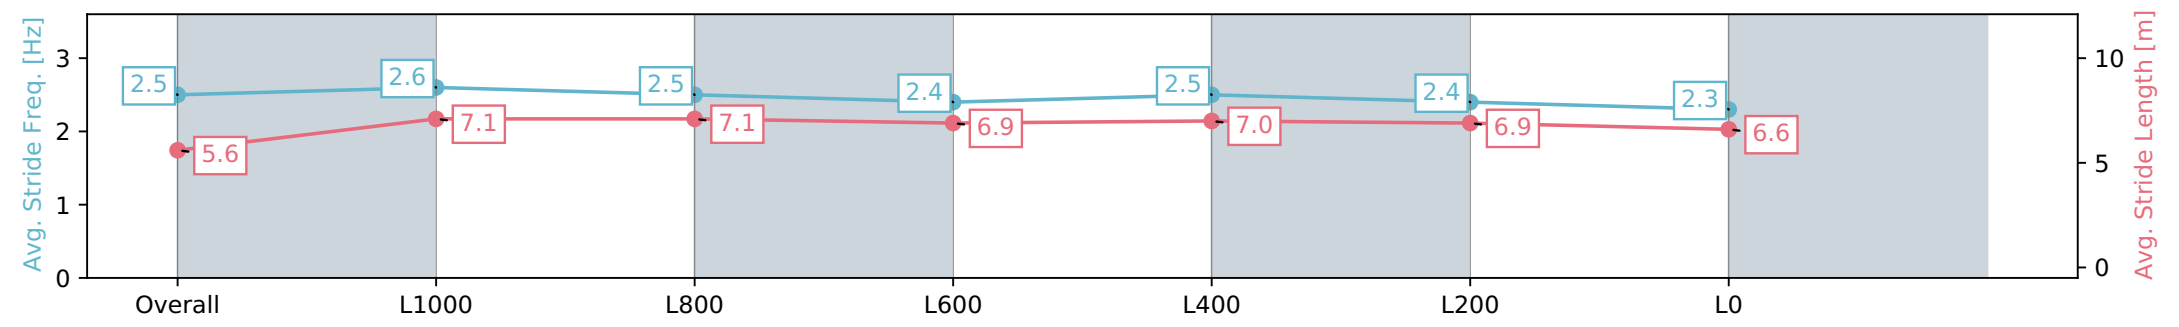

Horse/Jockey Name	AZURE DE LAGO
Finish Rank	7
Fastest Section Time (Section)	0:07.91 (Overall)
Top Speed [km/h] (Section)	66.8 (L1200)
Race State	Finished

Rockhampton QLD - Professional
Race 8: JOIN OR RENEW YOUR GOLD CLUB MEMBERSHIP
RATINGS BAND 0 - 55 Handicap - 1300m

16 February 2024 - 4:40PM

Track Rating: Soft 7, Weather: Showery, Rail Position: +3.5m

Section	Overall	L1000	L800	L600	L400	L200	L0
Section Times	1:19.13 [7] (0:07.91)	1:11.22 [1] (0:10.91)	1:00.31 [2] (0:11.30)	0:49.01 [2] (0:12.06)	0:36.95 [2] (0:11.60)	0:25.35 [3] (0:12.18)	0:13.17 [5] (0:13.17)
Average Speed [km/h]	45.6	66.1	63.8	60.9	62.3	59.1	54.7
Top Speed [km/h]	63.9	66.8	65.7	62.2	63.3	62.5	56.6
Avg. Dist. to Rail [m]	3.0	0.6	0.3	2.6	5.9	6.8	6.4
Avg. Stride Freq. [Hz]	2.5	2.6	2.5	2.4	2.5	2.4	2.3
Avg. Stride Length [m]	5.6	7.1	7.1	6.9	7.0	6.9	6.6

- [ ] Ranking at each section and finish
- -:-:- No data available at this section
- NA No data available