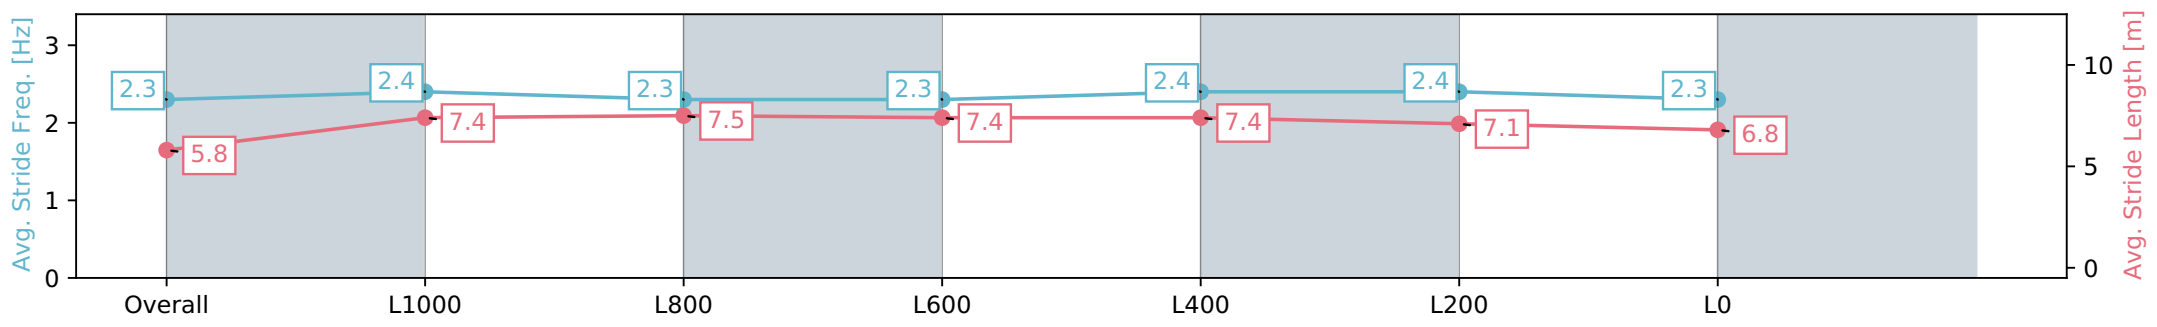

Horse/Jockey Name	THE BRUMBY
Finish Rank	2
Fastest Section Time (Section)	0:08.08 (Overall)
Top Speed [km/h] (Section)	67.3 (L1200)
Race State	Finished

Rockhampton QLD - Professional
Race 8: JOIN OR RENEW YOUR GOLD CLUB MEMBERSHIP
RATINGS BAND 0 - 55 Handicap - 1300m

16 February 2024 - 4:40PM

Track Rating: Soft 7, Weather: Showery, Rail Position: +3.5m

Section	Overall	L1000	L800	L600	L400	L200	L0
Section Times	1:18.46 [2] (0:08.08)	1:10.38 [5] (0:11.01)	0:59.37 [3] (0:11.41)	0:47.96 [4] (0:11.95)	0:36.01 [4] (0:11.39)	0:24.62 [4] (0:11.78)	0:12.84 [3] (0:12.84)
Average Speed [km/h]	44.6	65.3	63.2	60.9	63.3	61.2	56.1
Top Speed [km/h]	61.3	67.3	65.4	62.2	64.1	63.3	58.3
Avg. Dist. to Rail [m]	2.6	0.8	0.3	1.4	5.3	7.4	6.5
Avg. Stride Freq. [Hz]	2.3	2.4	2.3	2.3	2.4	2.4	2.3
Avg. Stride Length [m]	5.8	7.4	7.5	7.4	7.4	7.1	6.8

Report Created: Fri 16 February 2024 18:50:33 GMT+11 (Note: Timing is based on positional data)

- [ ] Ranking at each section and finish
- -:-:- No data available at this section
- NA No data available